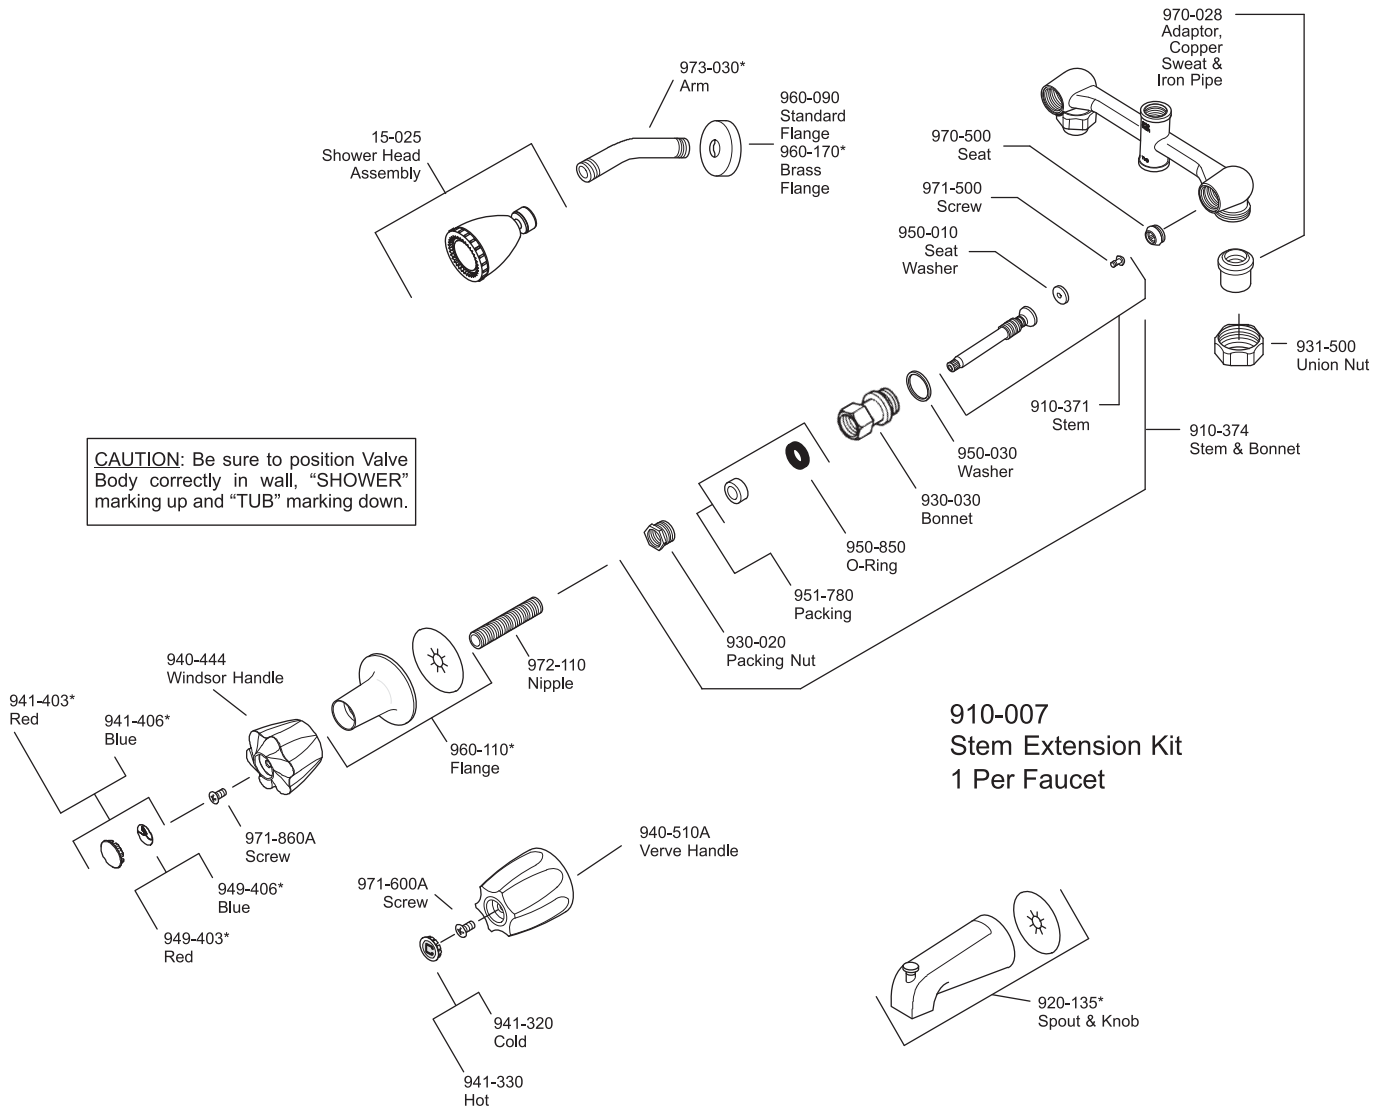

PARTS EXPLOSION

03 Series Two-Handle Tub & Shower

FINISHES * Indicates Finish

A Polished Chrome	M Almond	U Rustic Bronze
B Black	N Antique Bronze	V PVD Polished Brass
E Rustic Pewter	P Polished Brass	W White
D PVD Polished Nickel	Q Satin Brass	Y Tuscan Bronze
J PVD Brushed Nickel	R Copper	Z Oil-Rubbed Bronze
K Satin Nickel	S Stainless Steel	
L Satin Stainless	T Biscuit	

All finishes not available on all parts