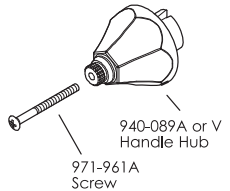

PARTS EXPLOSION

08/09 Series Tub & Shower Trim Kits

940-995*	Solid Brass	
940-996VA	Chrome Lever, Brass End	
940-996AK	Brushed Nickel Lever, Chrome End	
940-996PK	Brushed Nickel Lever, Brass End	
940-996AW	White Lever, Chrome End	
940-994A or V	Oak Wood	
940-900A or V	Acrylic	
940-991A or V	Porcelain, White	
940-992V	Porcelain, Green	
940-993A	Porcelain, Black	
940-905A or V	Swirl Acrylic	

1. **FINISHES * Indicates Finish**

A Polished Chrome	M Almond	U Rustic Bronze
B Black	N Antique Bronze	V PVD Polished Brass
E Rustic Pewter	P Polished Brass	W White
D PVD Polished Nickel	Q Satin Brass	Y Tuscan Bronze
J PVD Brushed Nickel	R Copper	Z Oil-Rubbed Bronze
K Satin Nickel	S Stainless Steel	
L Satin Stainless	T Biscuit	

All finishes not available on all parts