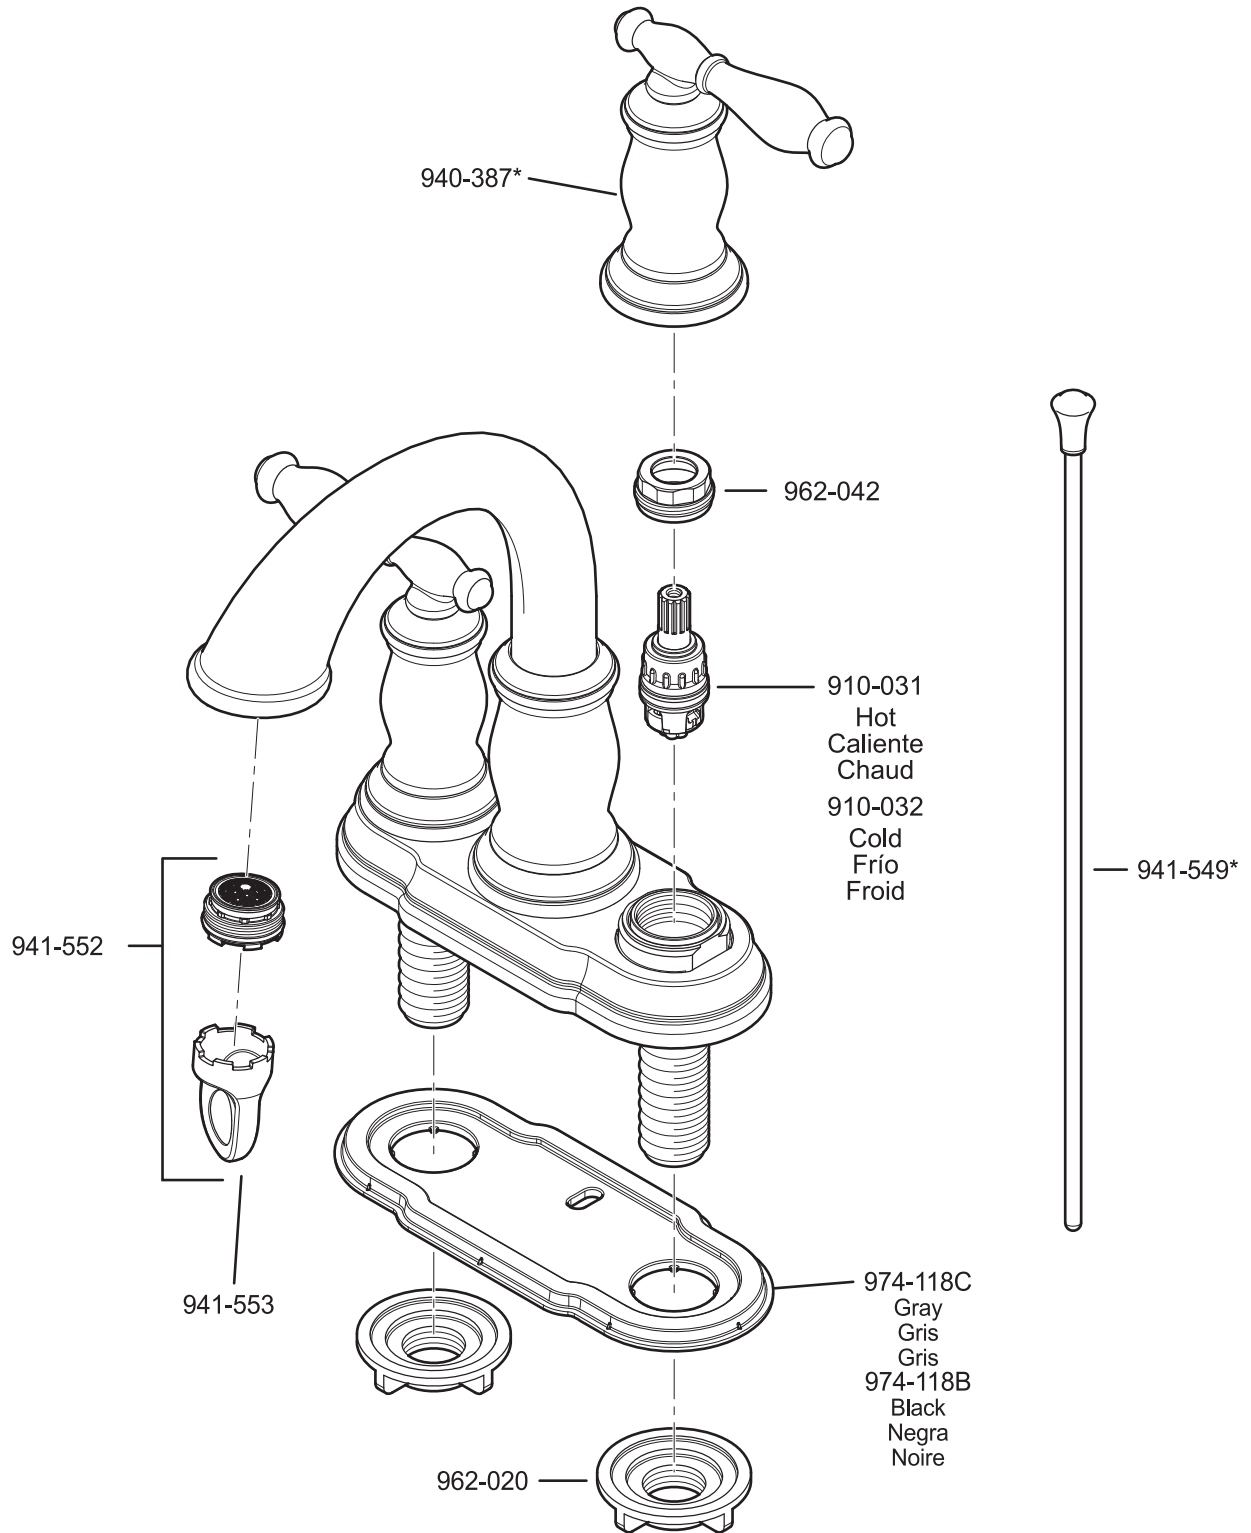

PARTS EXPLOSION

43 Series Hanover™ Collection 4" Centerset Lavatory Faucet

FINISHES * Indicates Finish

A Polished Chrome	L Satin Stainless	T Biscuit
B Black	M Almond	U Rustic Bronze
D PVD Polished Nickel	N Antique Bronze	V PVD Polished Brass
E Rustic Pewter	P Polished Brass	W White
J PVD Brushed Nickel	Q Satin Brass	Y Tuscan Bronze
G Velvet Aged Bronze	R Copper	Z Oil-Rubbed Bronze
K Satin Nickel	S Stainless Steel	

All finishes not available on all parts

Pfister™