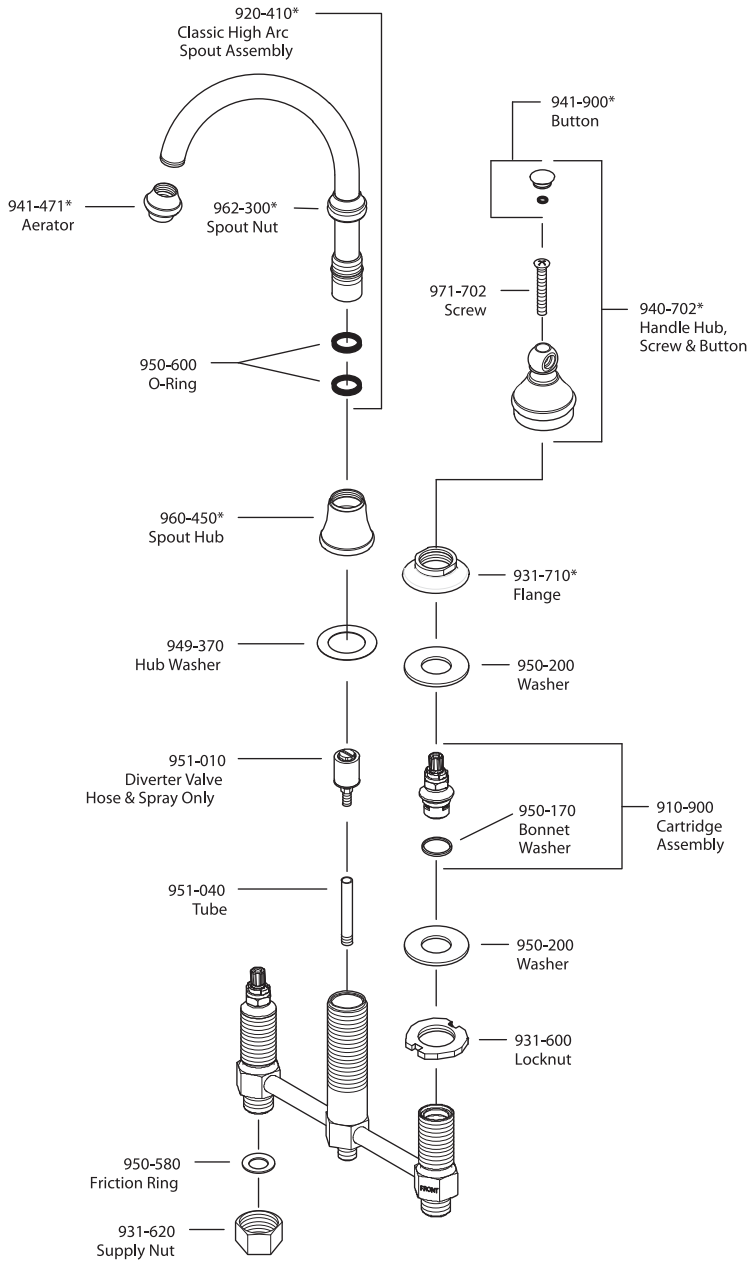

All finishes not available on all parts

Pfister™

PARTS EXPLOSION

H31 Series 8" Concealed Deck Lever Trim

Lever Handle

940-995*	Solid Brass	
940-996A	Chrome Lever, Brass End	
940-996W	White Lever, Chrome End	
940-994*	Oak Wood	
940-900*	Acrylic	
940-991*	Porcelain, White	
940-992P	Porcelain, Green	
940-993A	Porcelain, Black	
940-905*	Swirl Acrylic	