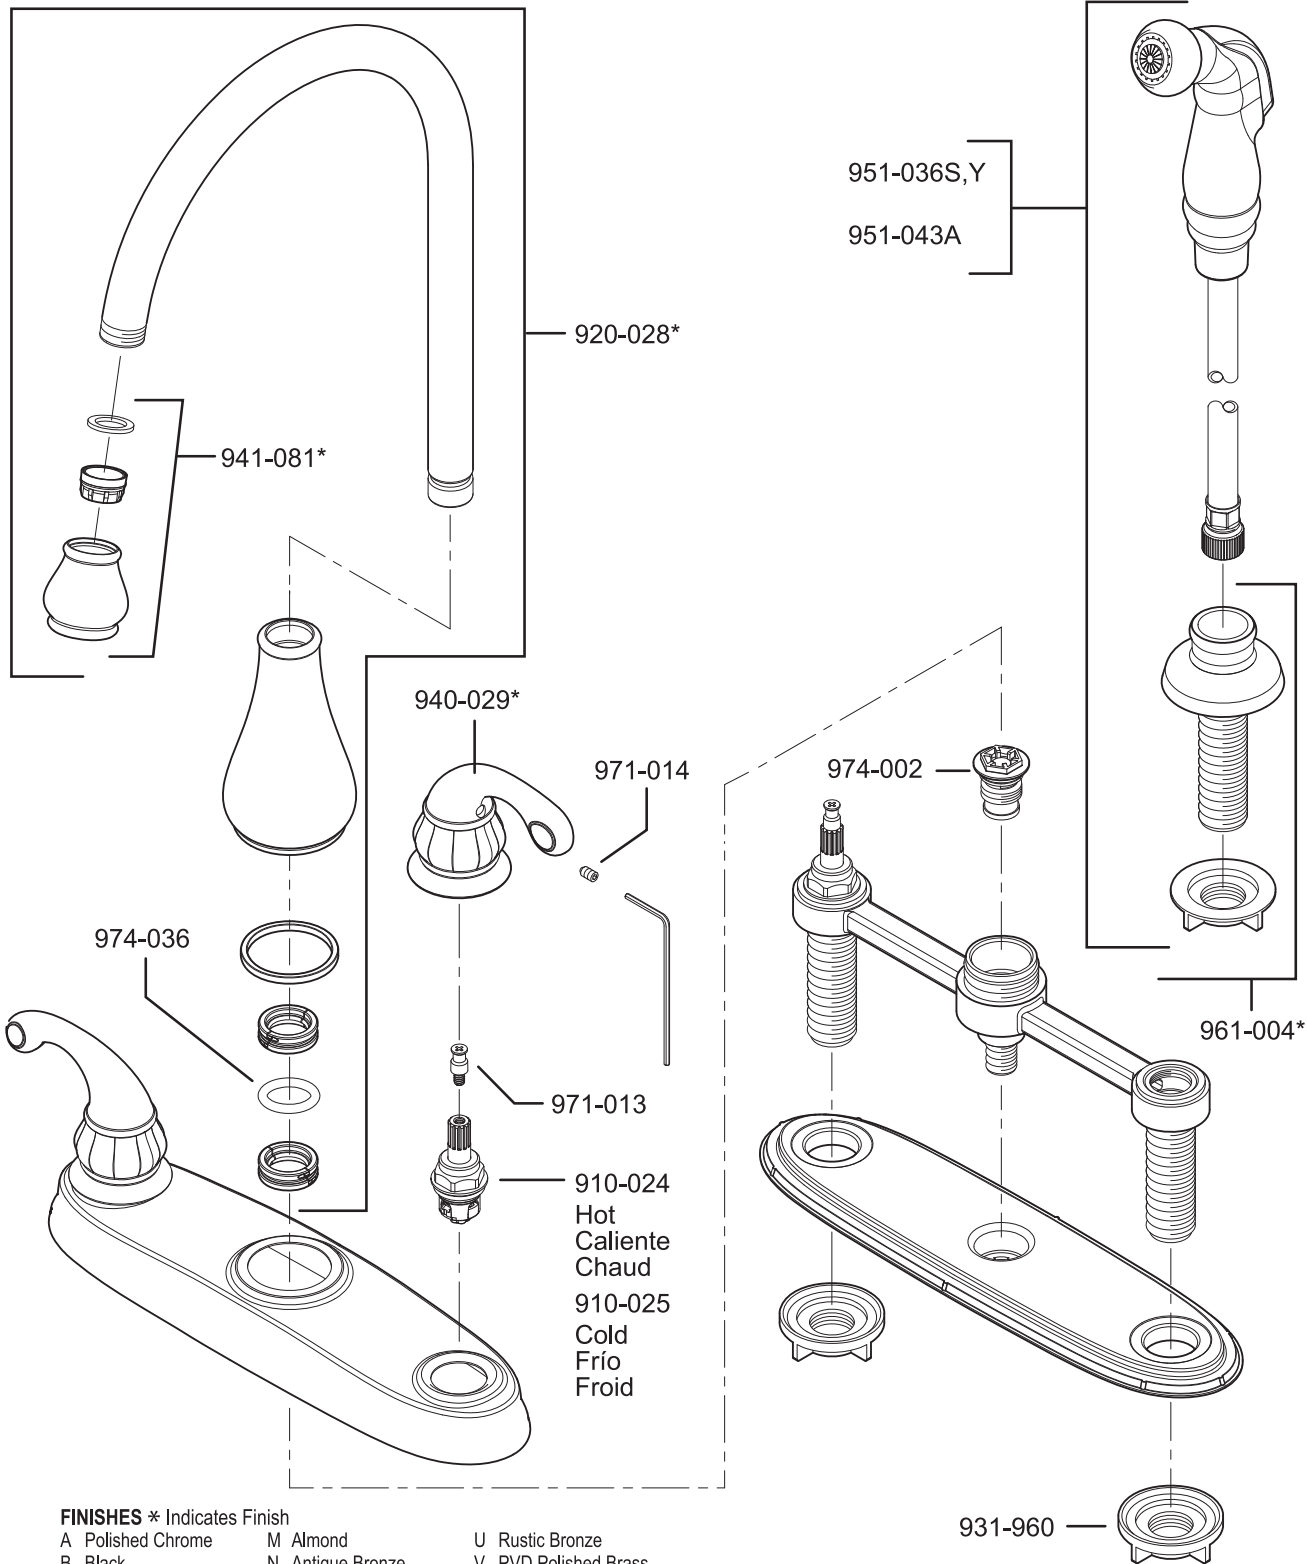

PARTS EXPLOSION

36 Series Treviso™ Collection Two-Handle Kitchen Faucet

1. **FINISHES** * Indicates Finish

A Polished Chrome	M Almond	U Rustic Bronze
B Black	N Antique Bronze	V PVD Polished Brass
E Rustic Pewter	P Polished Brass	W White
D PVD Polished Nickel	Q Satin Brass	Y Tuscan Bronze
J PVD Brushed Nickel	R Copper	Z Oil-Rubbed Bronze
K Satin Nickel	S Stainless Steel	
L Satin Stainless	T Biscuit	

All finishes not available on all parts