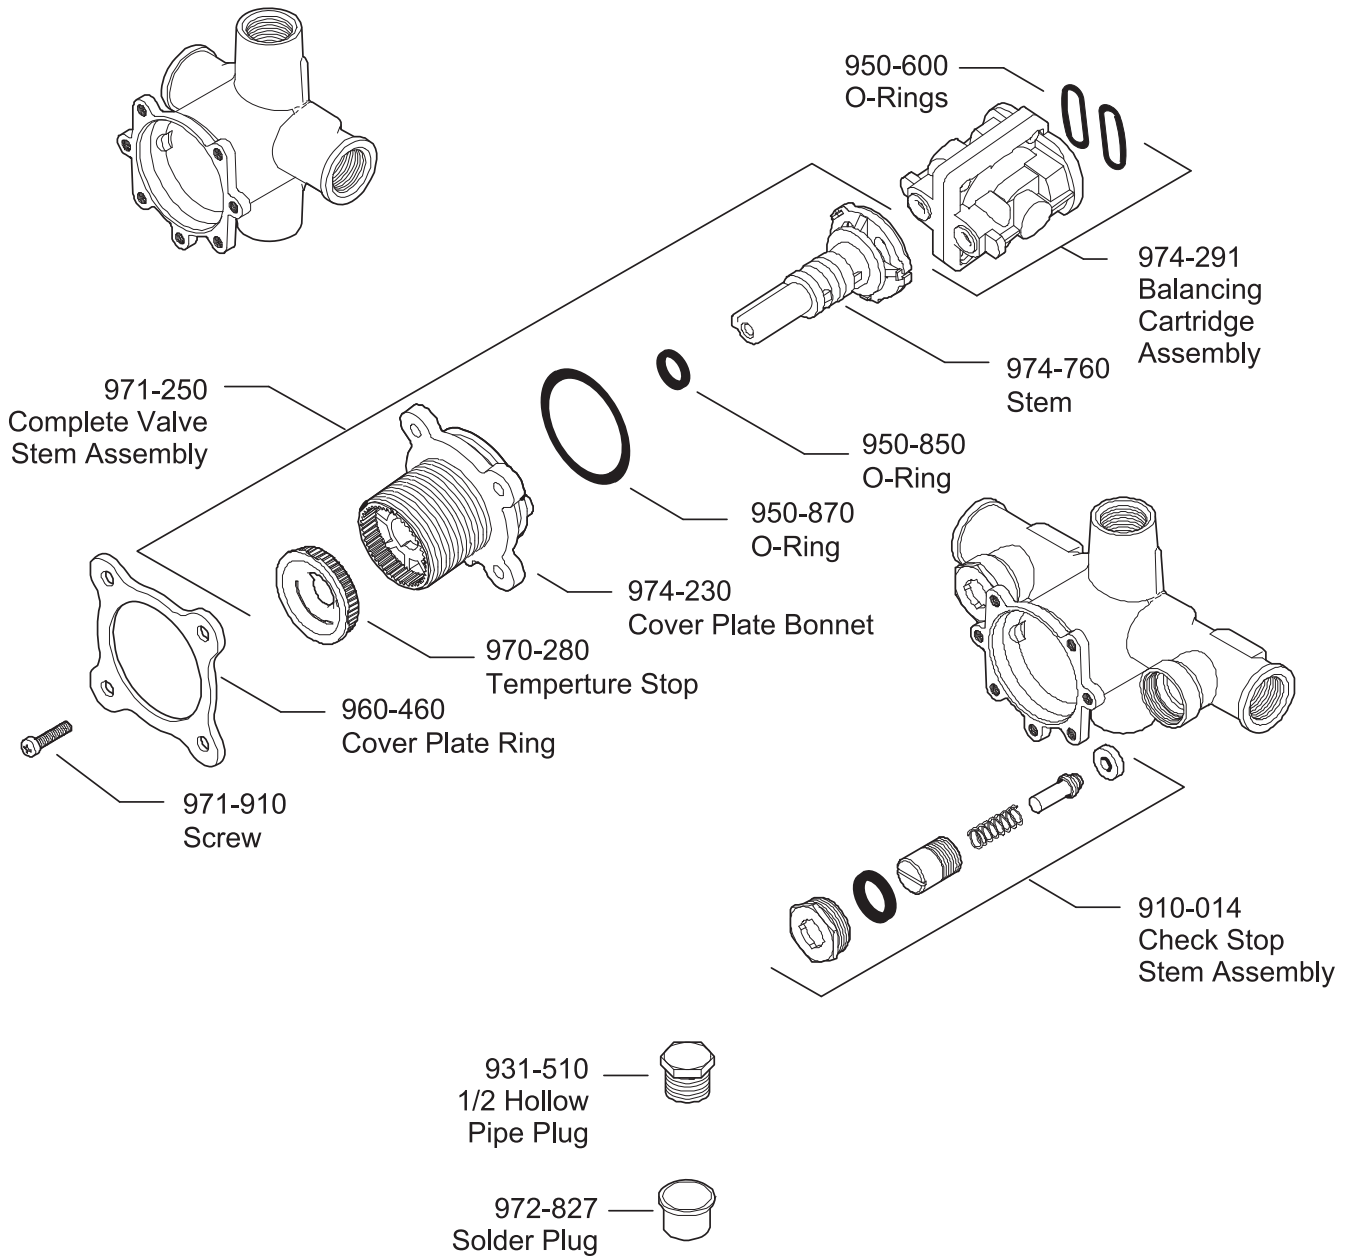

PARTS EXPLOSION

0X8/JX8 Series Tub & Shower Valves