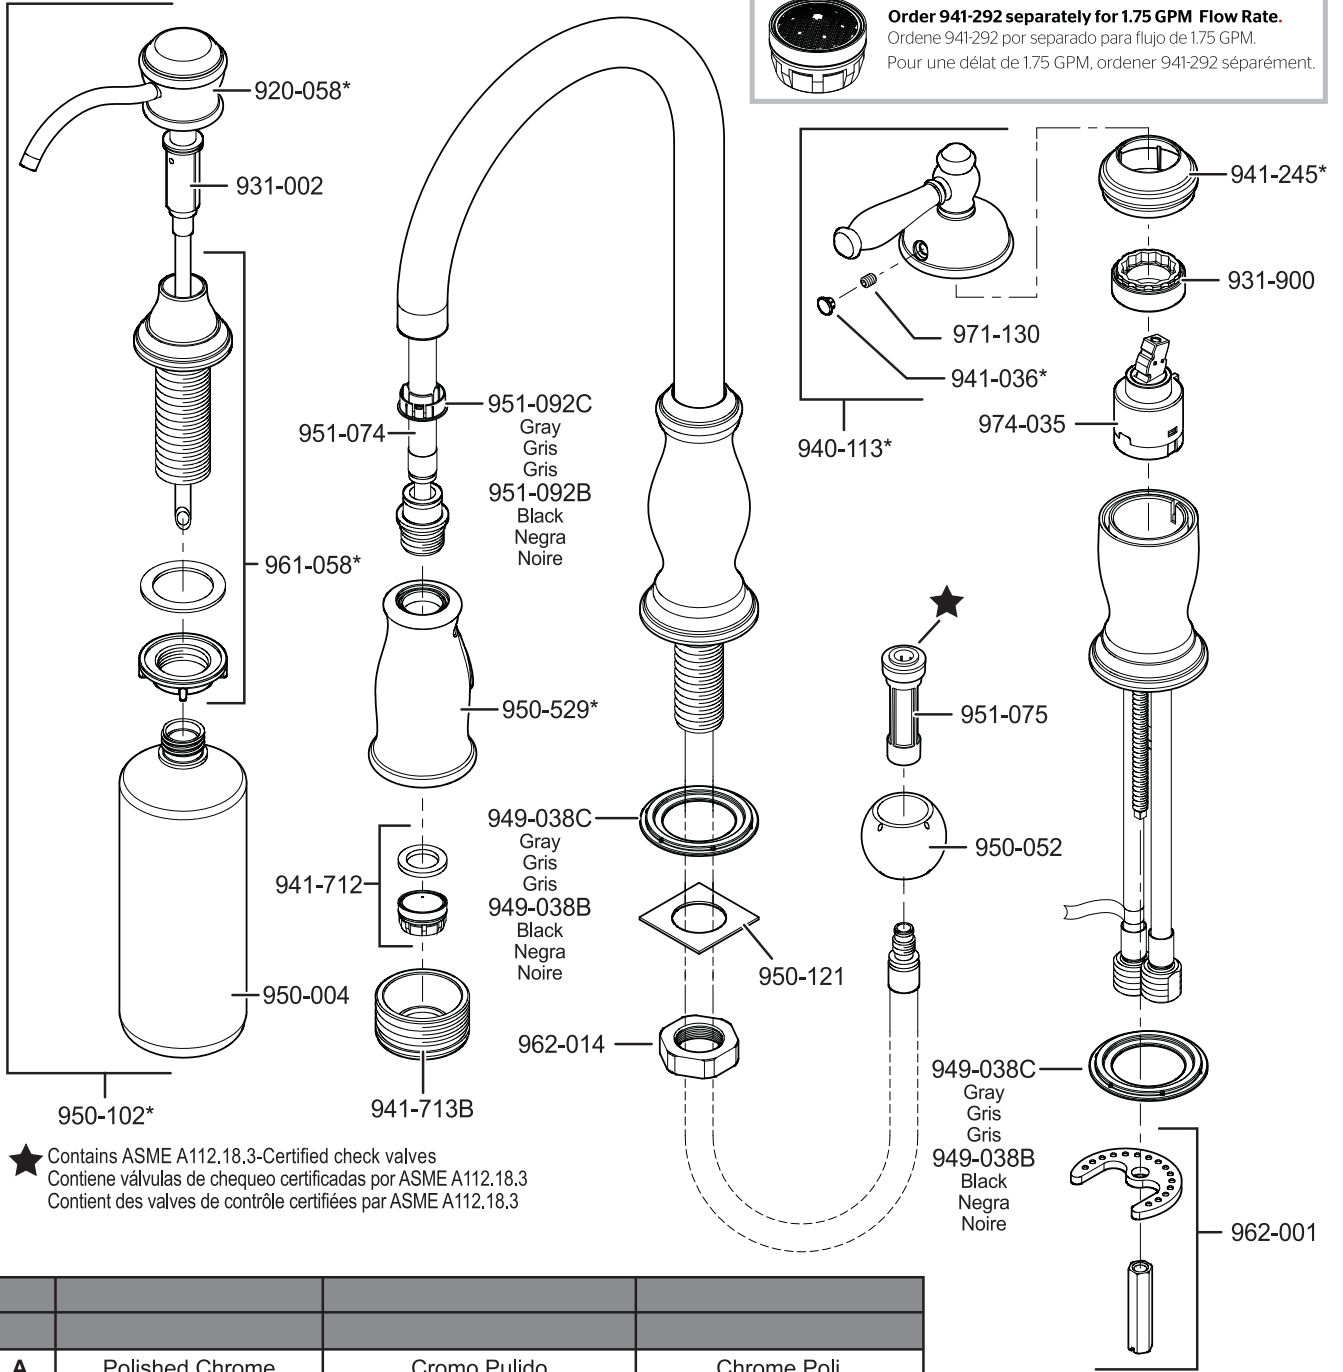

PARTS EXPLOSION

526-5TM • T526-TM

Order 941-292 separately for 1.75 GPM Flow Rate.
Ordene 941-292 por separado para flujo de 1.75 GPM.
Pour une délat de 1.75 GPM, ordener 941-292 séparément.

★ Contains ASME A112.18.3-Certified check valves
Contiene válvulas de chequeo certificadas por ASME A112.18.3
Contient des valves de contrôle certifiées par ASME A112.18.3

A	Polished Chrome	Cromo Pulido	Chrome Poli
E	Rustic Pewter	Peltre Rústico	Étain Rustique
S	Stainless Steel	Acero Inoxidable	Acier Inoxydable
U	Rustic Bronze	Bronce Rústico	Bronze Rustique
Y	Tuscan Bronze	Bronce Toscano	Bronze Le Toscan
Z	Oil Rubbed Bronze	Bronce Frotado Con Aceite	Bronze Huilé

Pfister