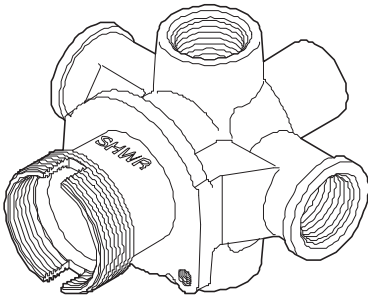

PARTS EXPLOSION

0X9/JX9 Series Tub & Shower Valves

FINISHES * Indicates Finish

A Polished Chrome	M Almond	U Rustic Bronze
B Black	N Antique Bronze	V PVD Polished Brass
E Rustic Pewter	P Polished Brass	W White
D PVD Polished Nickel	Q Satin Brass	Y Tuscan Bronze
J PVD Brushed Nickel	R Copper	Z Oil-Rubbed Bronze
K Satin Nickel	S Stainless Steel	
L Satin Stainless	T Biscuit	

All finishes not available on all parts