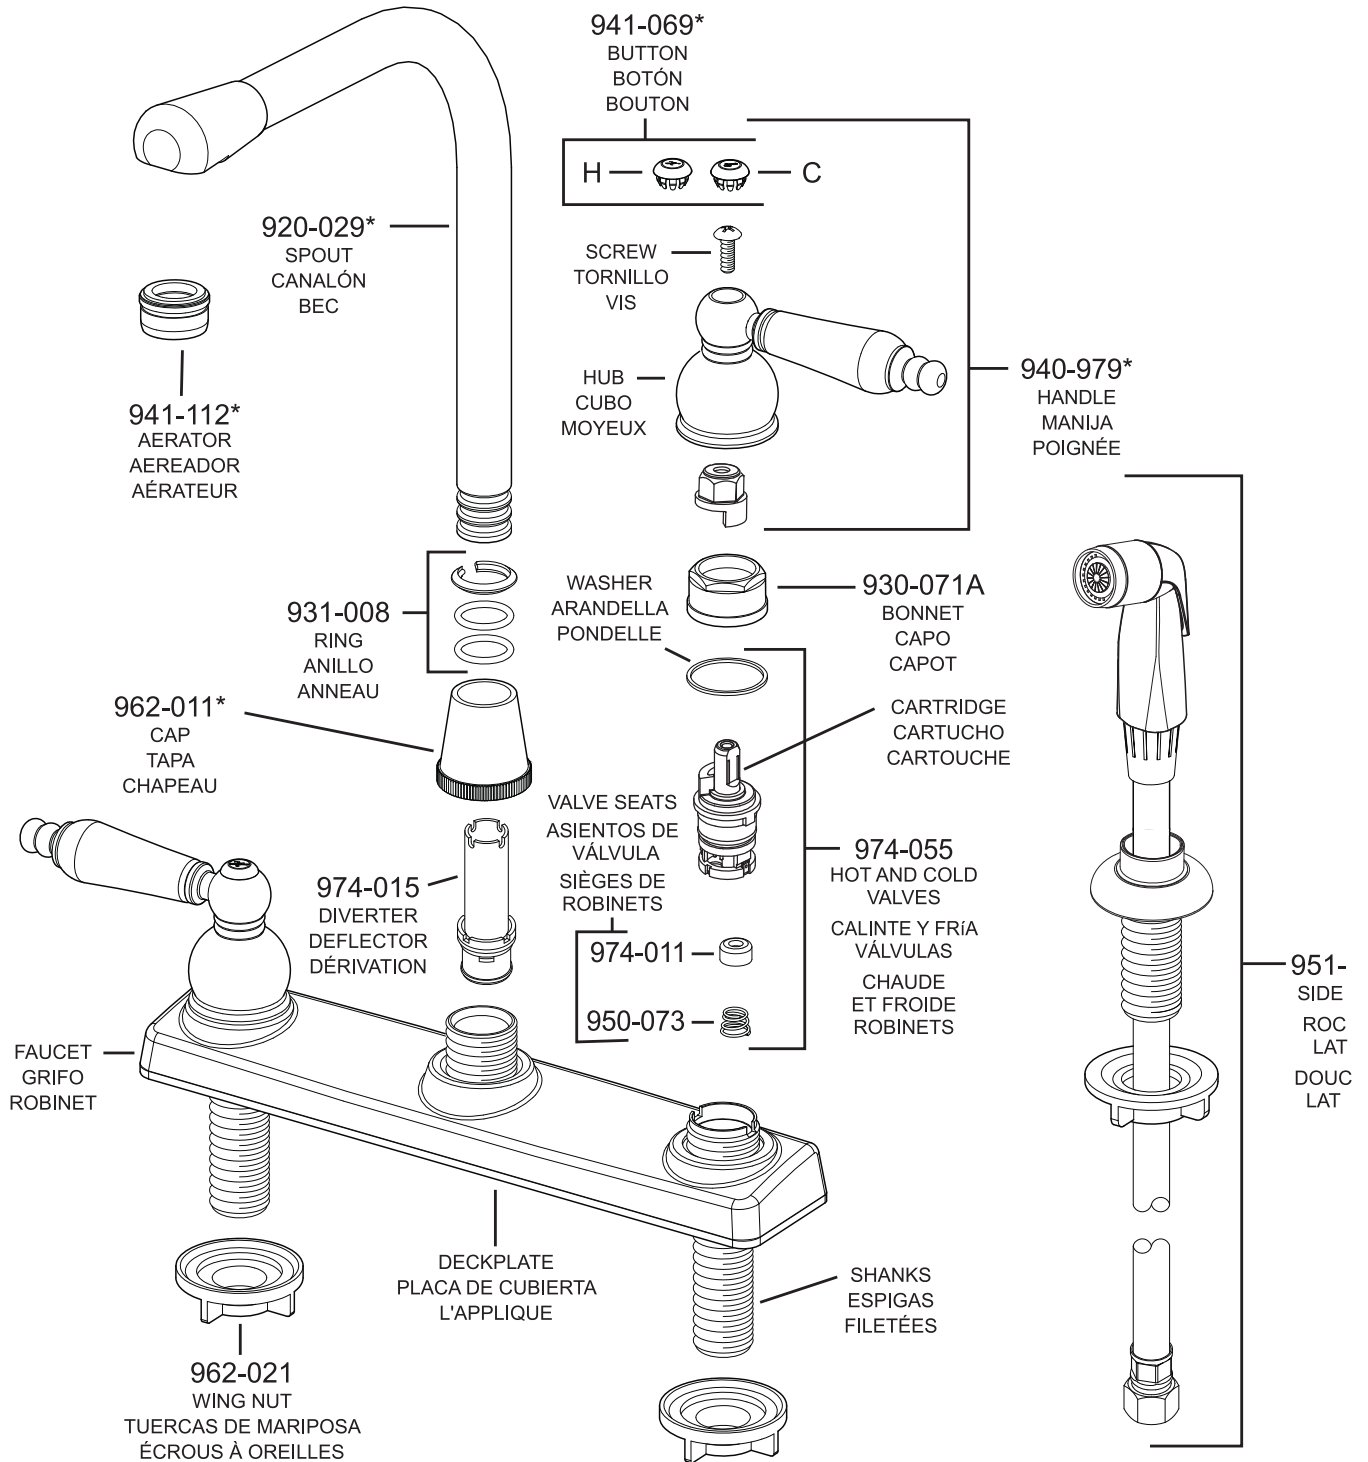

PARTS EXPLOSION

136 Pfister Series™ 2 Handle H-Arch, Side Spray Kitchen Faucet

FINISHES * Indicates Finish

A Polished Chrome	M Almond	U Rustic Bronze
B Black	N Antique Bronze	V PVD Polished Brass
E Rustic Pewter	P Polished Brass	W White
D PVD Polished Nickel	Q Satin Brass	Y Tuscan Bronze
J PVD Brushed Nickel	R Copper	Z Oil-Rubbed Bronze
K Satin Nickel	S Stainless Steel	
L Satin Stainless	T Biscuit	

All finishes not available on all parts

Pfister™