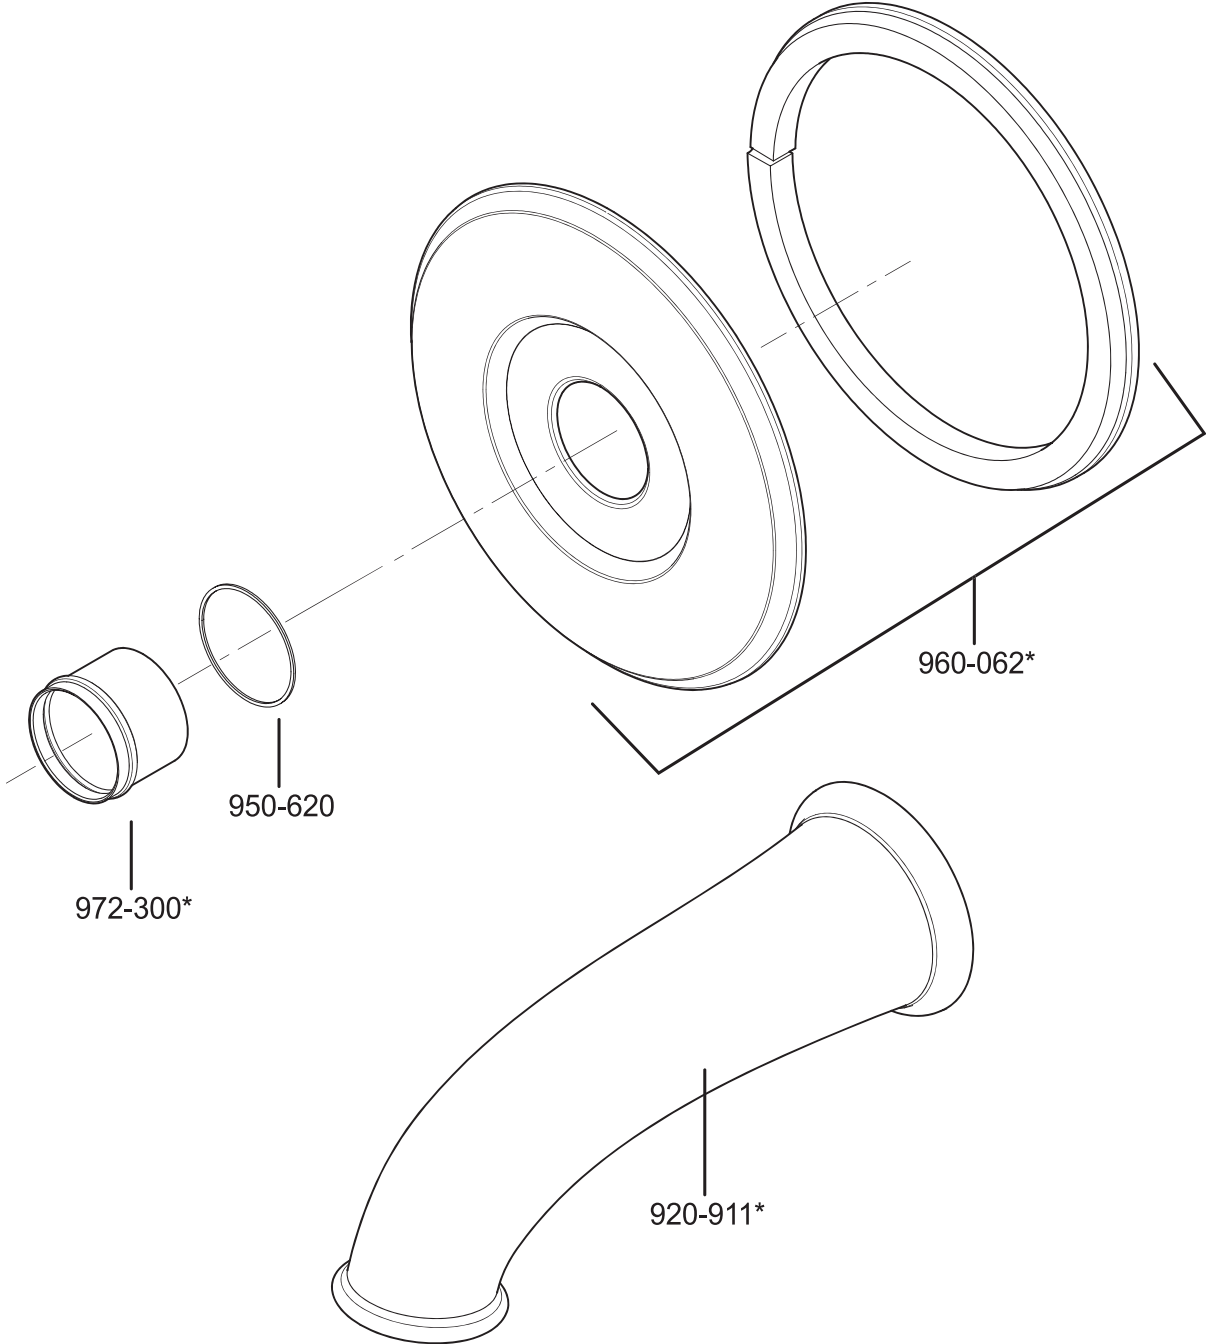

PARTS EXPLOSION

R89 Series Tub Only Trim

FINISHES * Indicates Finish

A Polished Chrome	M Almond	U Rustic Bronze
B Black	N Antique Bronze	V PVD Polished Brass
E Rustic Pewter	P Polished Brass	W White
D PVD Polished Nickel	Q Satin Brass	Y Tuscan Bronze
J PVD Brushed Nickel	R Copper	Z Oil-Rubbed Bronze
K Satin Nickel	S Stainless Steel	
L Satin Stainless	T Biscuit	

All finishes not available on all parts