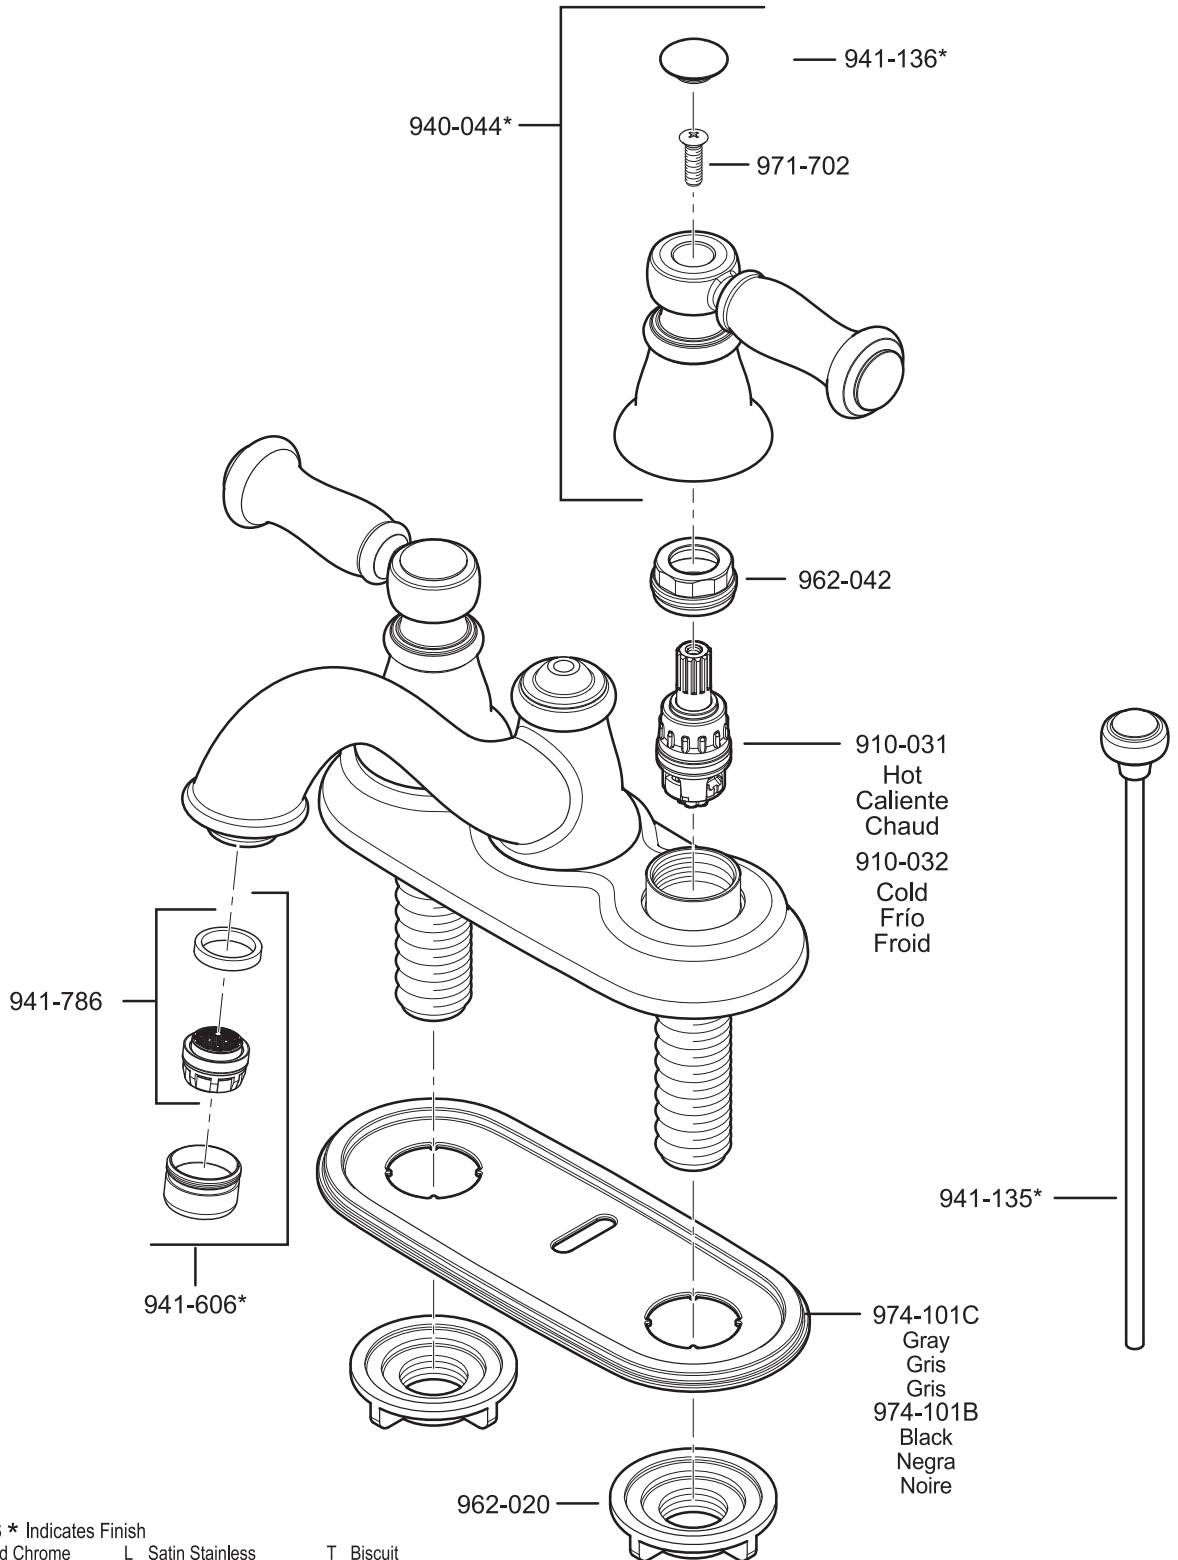

PARTS EXPLOSION

48 Series Bristol™ Collection 4" Centerset Lavatory Faucet

FINISHES * Indicates Finish

A Polished Chrome	L Satin Stainless	T Biscuit
B Black	M Almond	U Rustic Bronze
D PVD Polished Nickel	N Antique Bronze	V PVD Polished Brass
E Rustic Pewter	P Polished Brass	W White
J PVD Brushed Nickel	Q Satin Brass	Y Tuscan Bronze
G Velvet Aged Bronze	R Copper	Z Oil-Rubbed Bronze
K Satin Nickel	S Stainless Steel	

All finishes not available on all parts

Pfister™