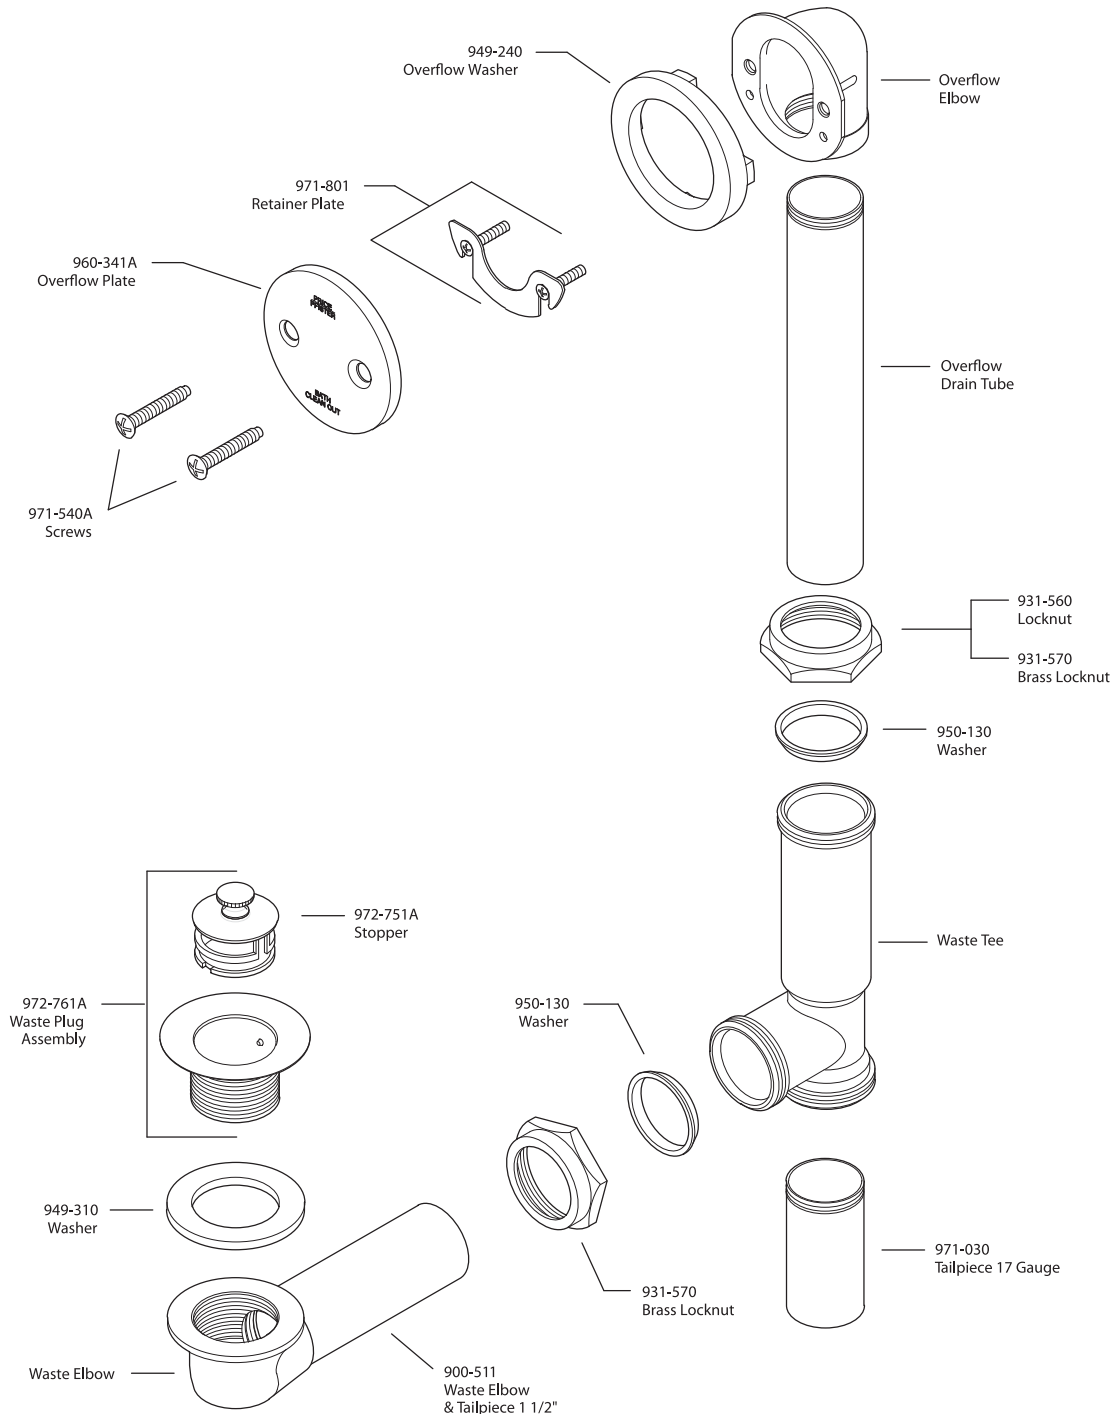

PARTS EXPLOSION

18 Series Brass Turnstop Type Waste & Overflow

FINISHES * Indicates Finish

A Polished Chrome	M Almond	U Rustic Bronze
B Black	N Antique Bronze	V PVD Polished Brass
E Rustic Pewter	P Polished Brass	W White
D PVD Polished Nickel	Q Satin Brass	Y Tuscan Bronze
J PVD Brushed Nickel	R Copper	Z Oil-Rubbed Bronze
K Satin Nickel	S Stainless Steel	
L Satin Stainless	T Biscuit	

All finishes not available on all parts

Pfister™