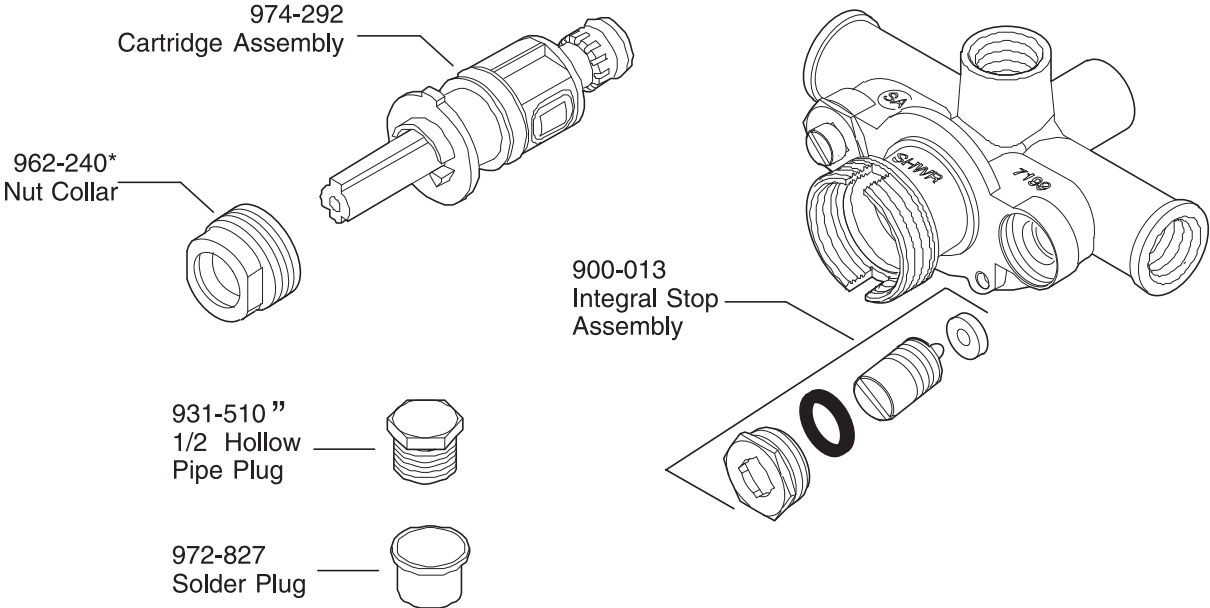

PARTS EXPLOSION

0X9/JX9 Series Tub & Shower Valves

FINISHES * Indicates Finish

A Polished Chrome	M Almond	U Rustic Bronze
B Black	N Antique Bronze	V PVD Polished Brass
E Rustic Pewter	P Polished Brass	W White
D PVD Polished Nickel	Q Satin Brass	Y Tuscan Bronze
J PVD Brushed Nickel	R Copper	Z Oil-Rubbed Bronze
K Satin Nickel	S Stainless Steel	
L Satin Stainless	T Biscuit	

All finishes not available on all parts