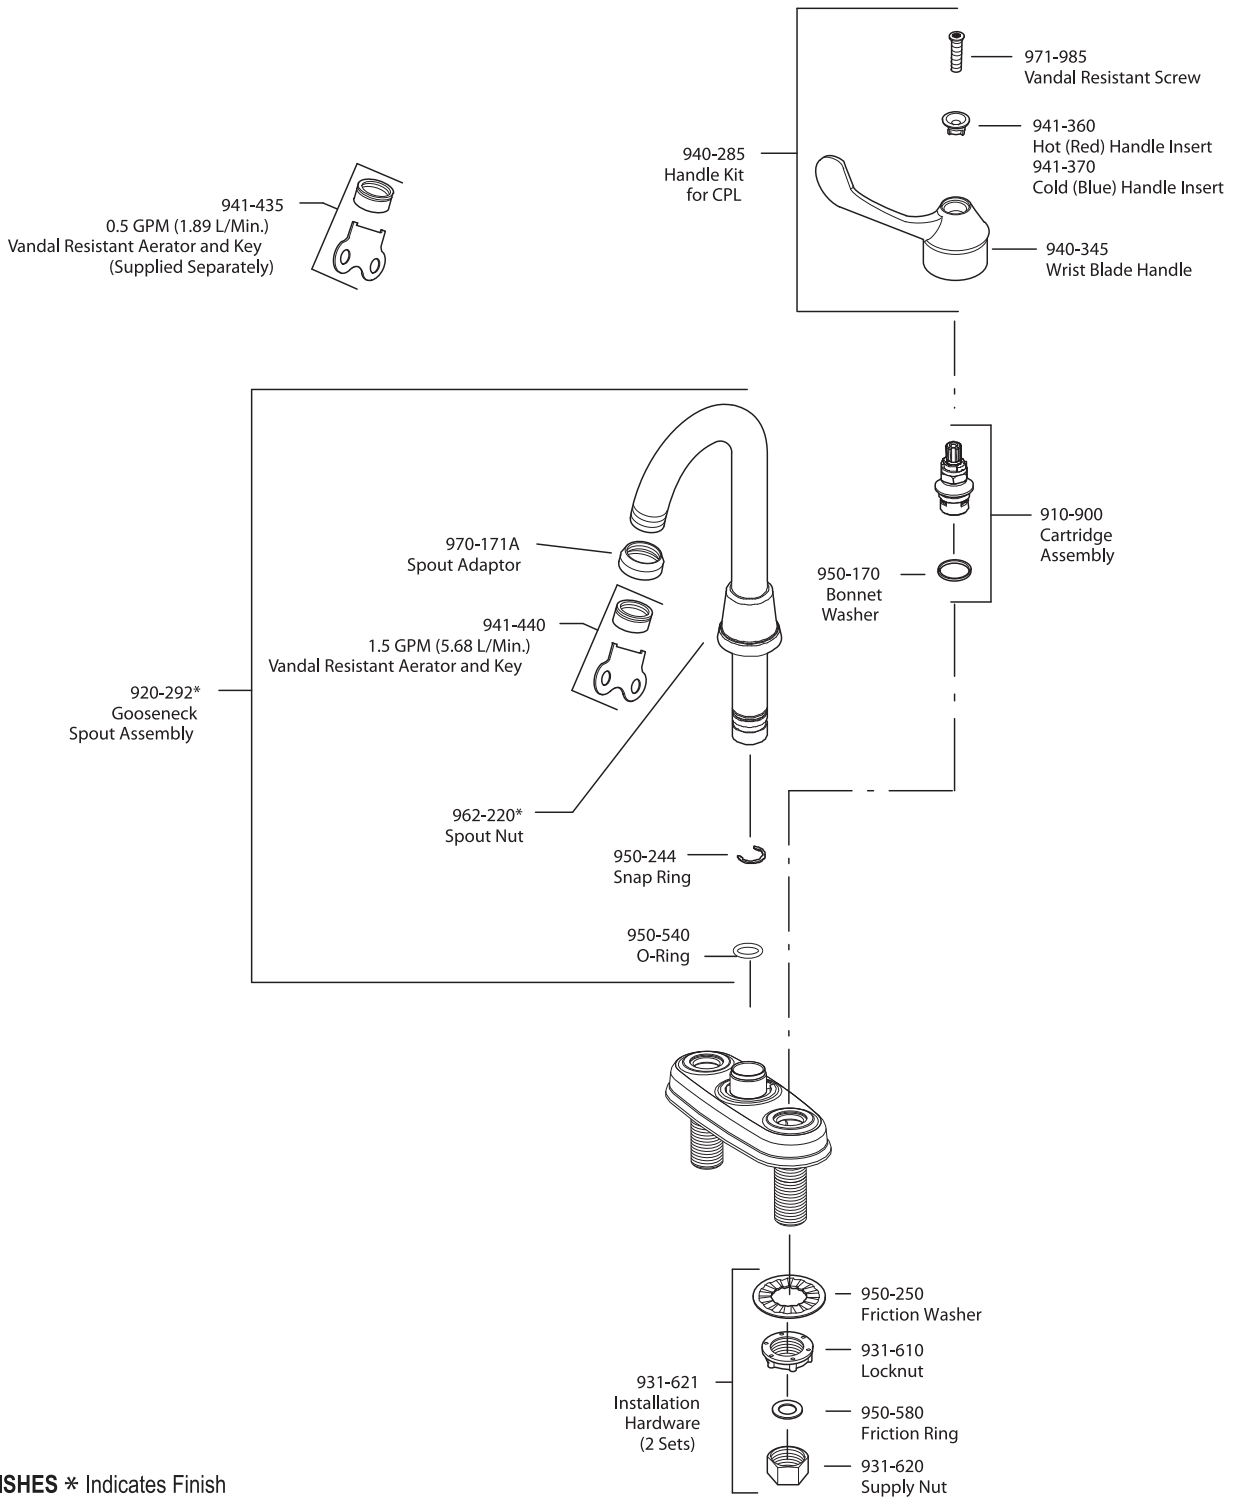

PARTS EXPLOSION

71 Series CPL Bar/Kitchen Island Faucet

FINISHES * Indicates Finish

A Polished Chrome	M Almond	U Rustic Bronze
B Black	N Antique Bronze	V PVD Polished Brass
E Rustic Pewter	P Polished Brass	W White
D PVD Polished Nickel	Q Satin Brass	Y Tuscan Bronze
J PVD Brushed Nickel	R Copper	Z Oil-Rubbed Bronze
K Satin Nickel	S Stainless Steel	
L Satin Stainless	T Biscuit	

All finishes not available on all parts

Pfister™