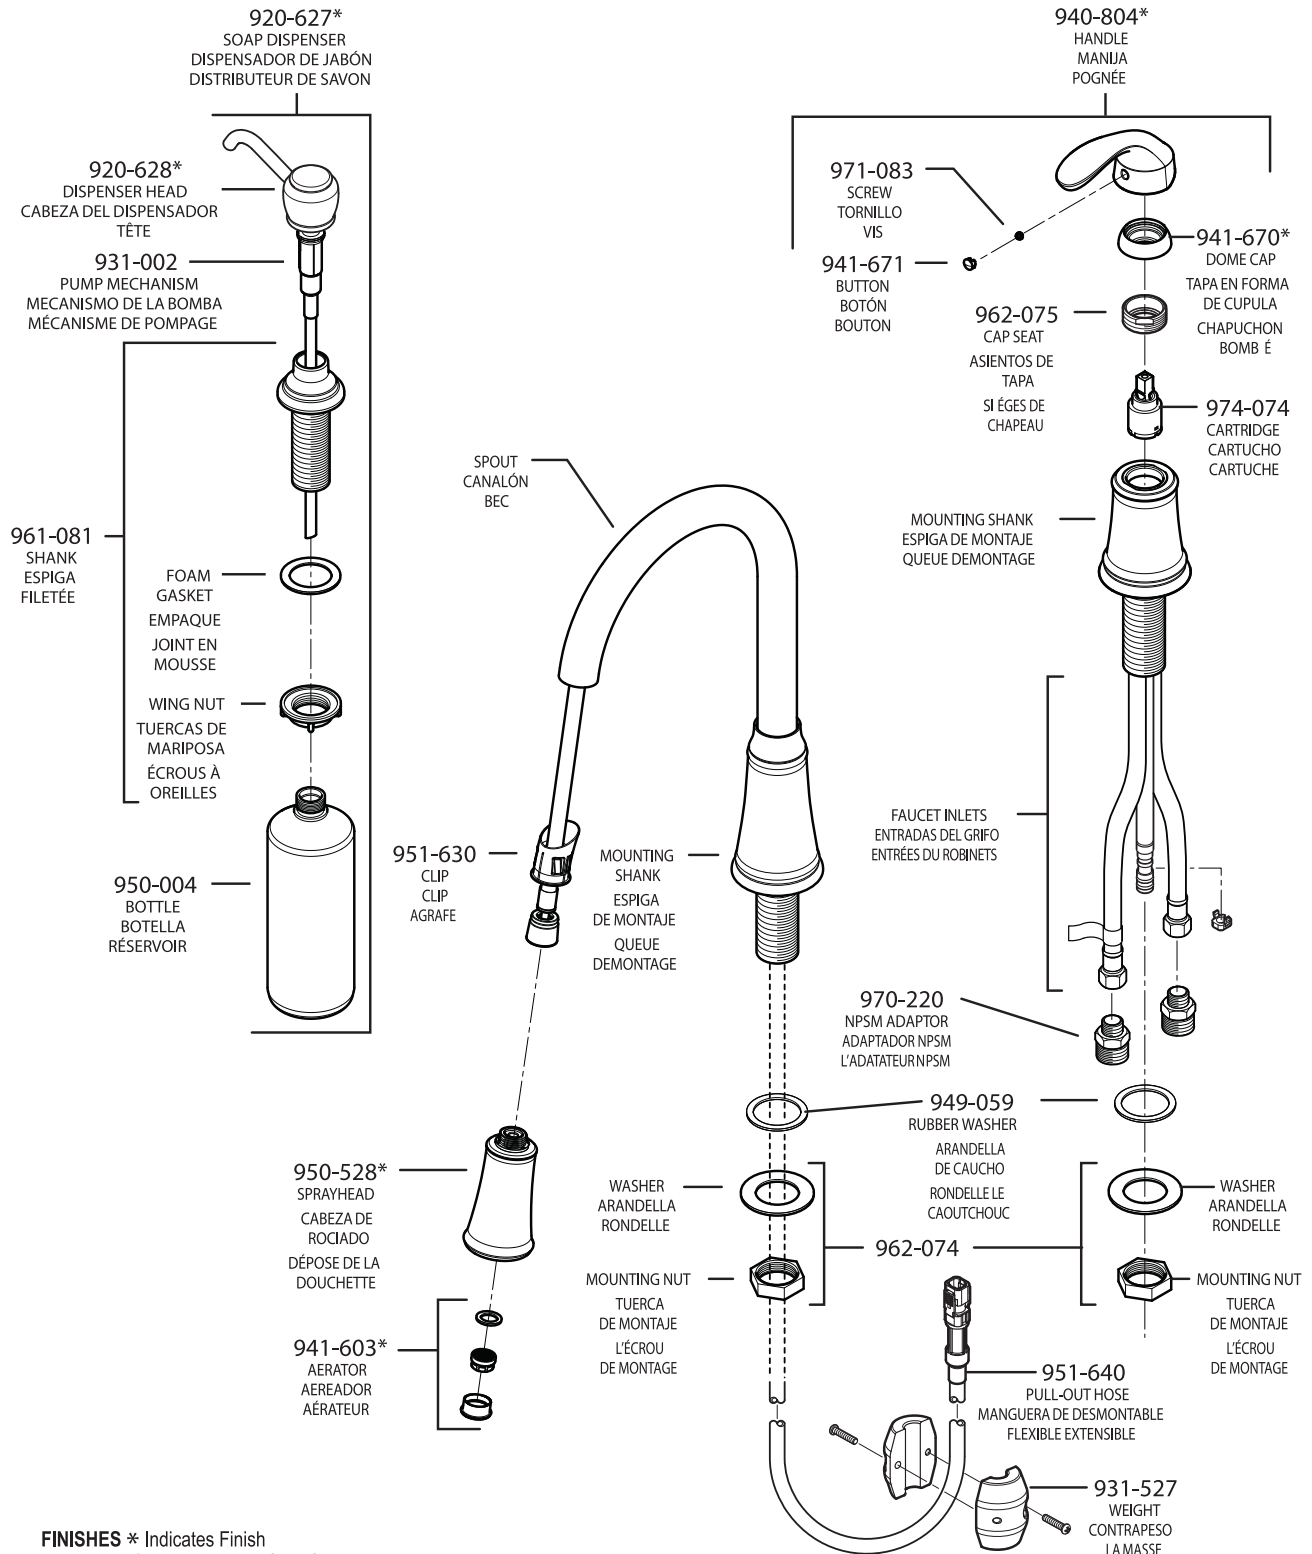

All finishes not available on all parts

PARTS EXPLOSION

WKP Classic Series™ Kitchen Faucet

FINISHES * Indicates Finish

- | | | |
|-----------------------|-------------------|----------------------|
| A Polished Chrome | L Satin Stainless | T Biscuit |
| B Black | M Almond | U Rustic Bronze |
| D PVD Polished Nickel | N Antique Bronze | V PVD Polished Brass |
| E Rustic Pewter | P Polished Brass | W White |
| J PVD Brushed Nickel | Q Satin Brass | Y Tuscan Bronze |
| G Velvet Aged Bronze | R Copper | Z Oil-Rubbed Bronze |
| K Satin Nickel | S Stainless Steel | |