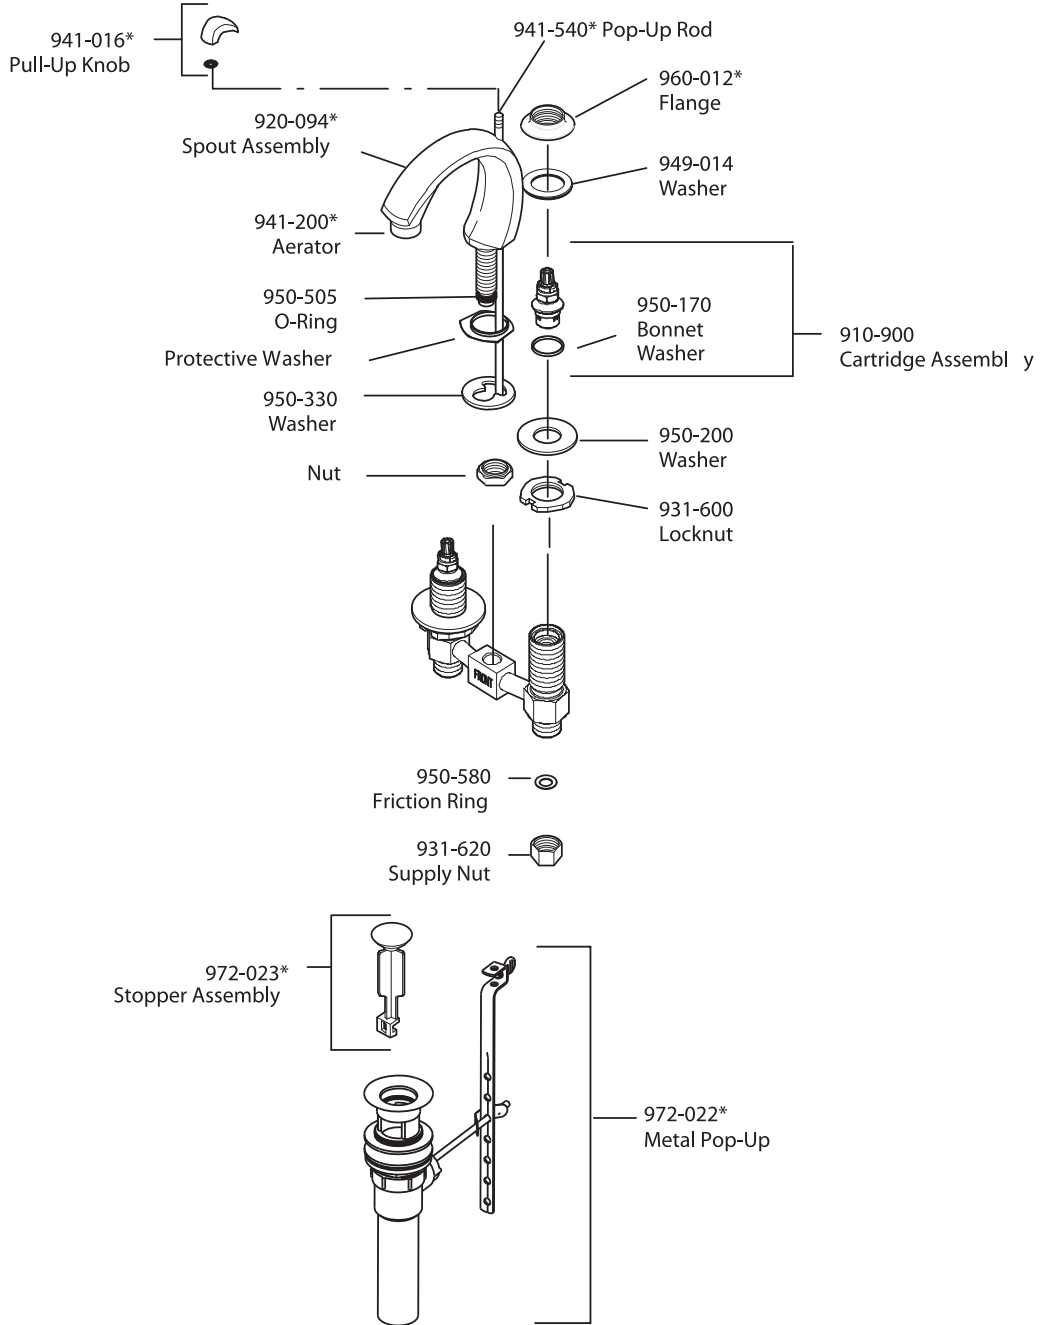

PARTS EXPLOSION

44 Series Eurostyle® Collection
Mini-Widespread Lavatory Faucet

FINISHES * Indicates Finish

A Polished Chrome	M Almond	U Rustic Bronze
B Black	N Antique Bronze	V PVD Polished Brass
E Rustic Pewter	P Polished Brass	W White
D PVD Polished Nickel	Q Satin Brass	Y Tuscan Bronze
J PVD Brushed Nickel	R Copper	Z Oil-Rubbed Bronze
K Satin Nickel	S Stainless Steel	
L Satin Stainless	T Biscuit	

All finishes not available on all parts

Pfister™