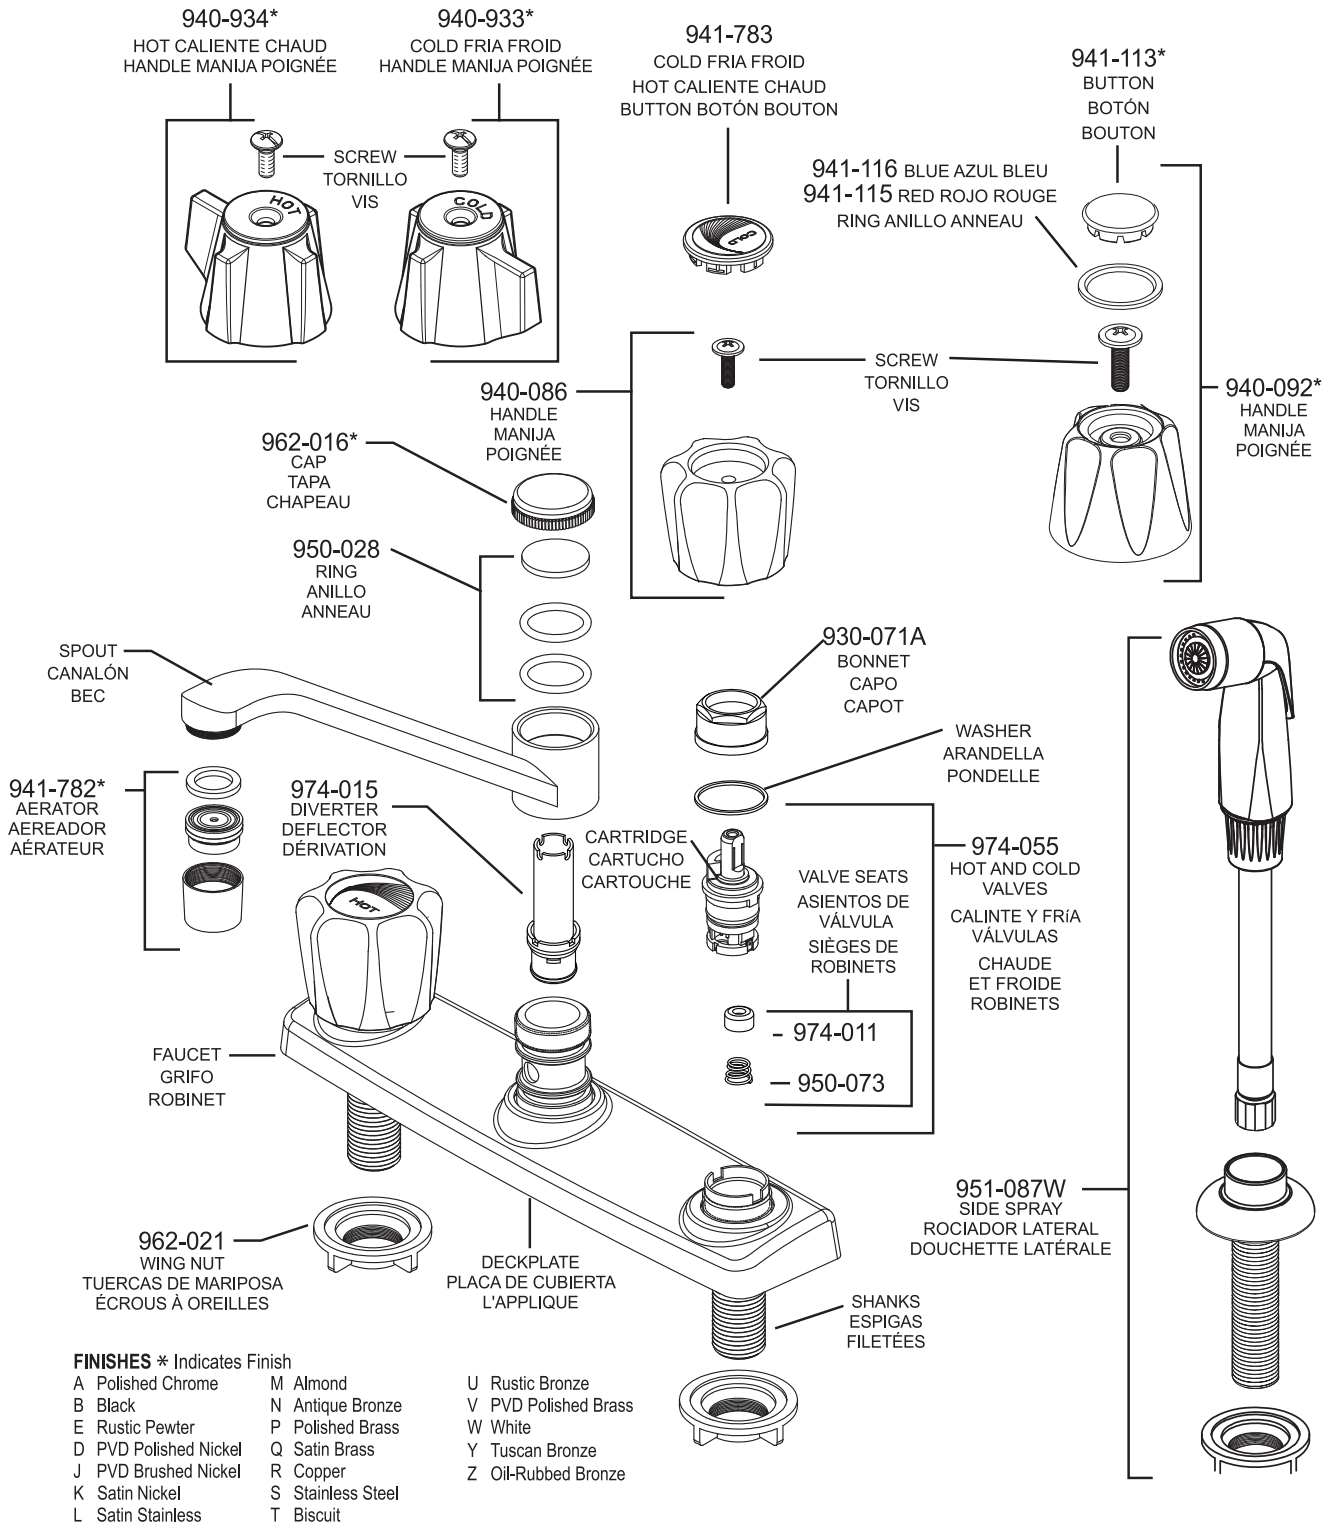

PARTS EXPLOSION

135 Pfister Series™ 2 Handle, Side Spray Kitchen Faucet

FINISHES * Indicates Finish

A Polished Chrome	M Almond	U Rustic Bronze
B Black	N Antique Bronze	V PVD Polished Brass
E Rustic Pewter	P Polished Brass	W White
D PVD Polished Nickel	Q Satin Brass	Y Tuscan Bronze
J PVD Brushed Nickel	R Copper	Z Oil-Rubbed Bronze
K Satin Nickel	S Stainless Steel	
L Satin Stainless	T Biscuit	

All finishes not available on all parts

Pfister™