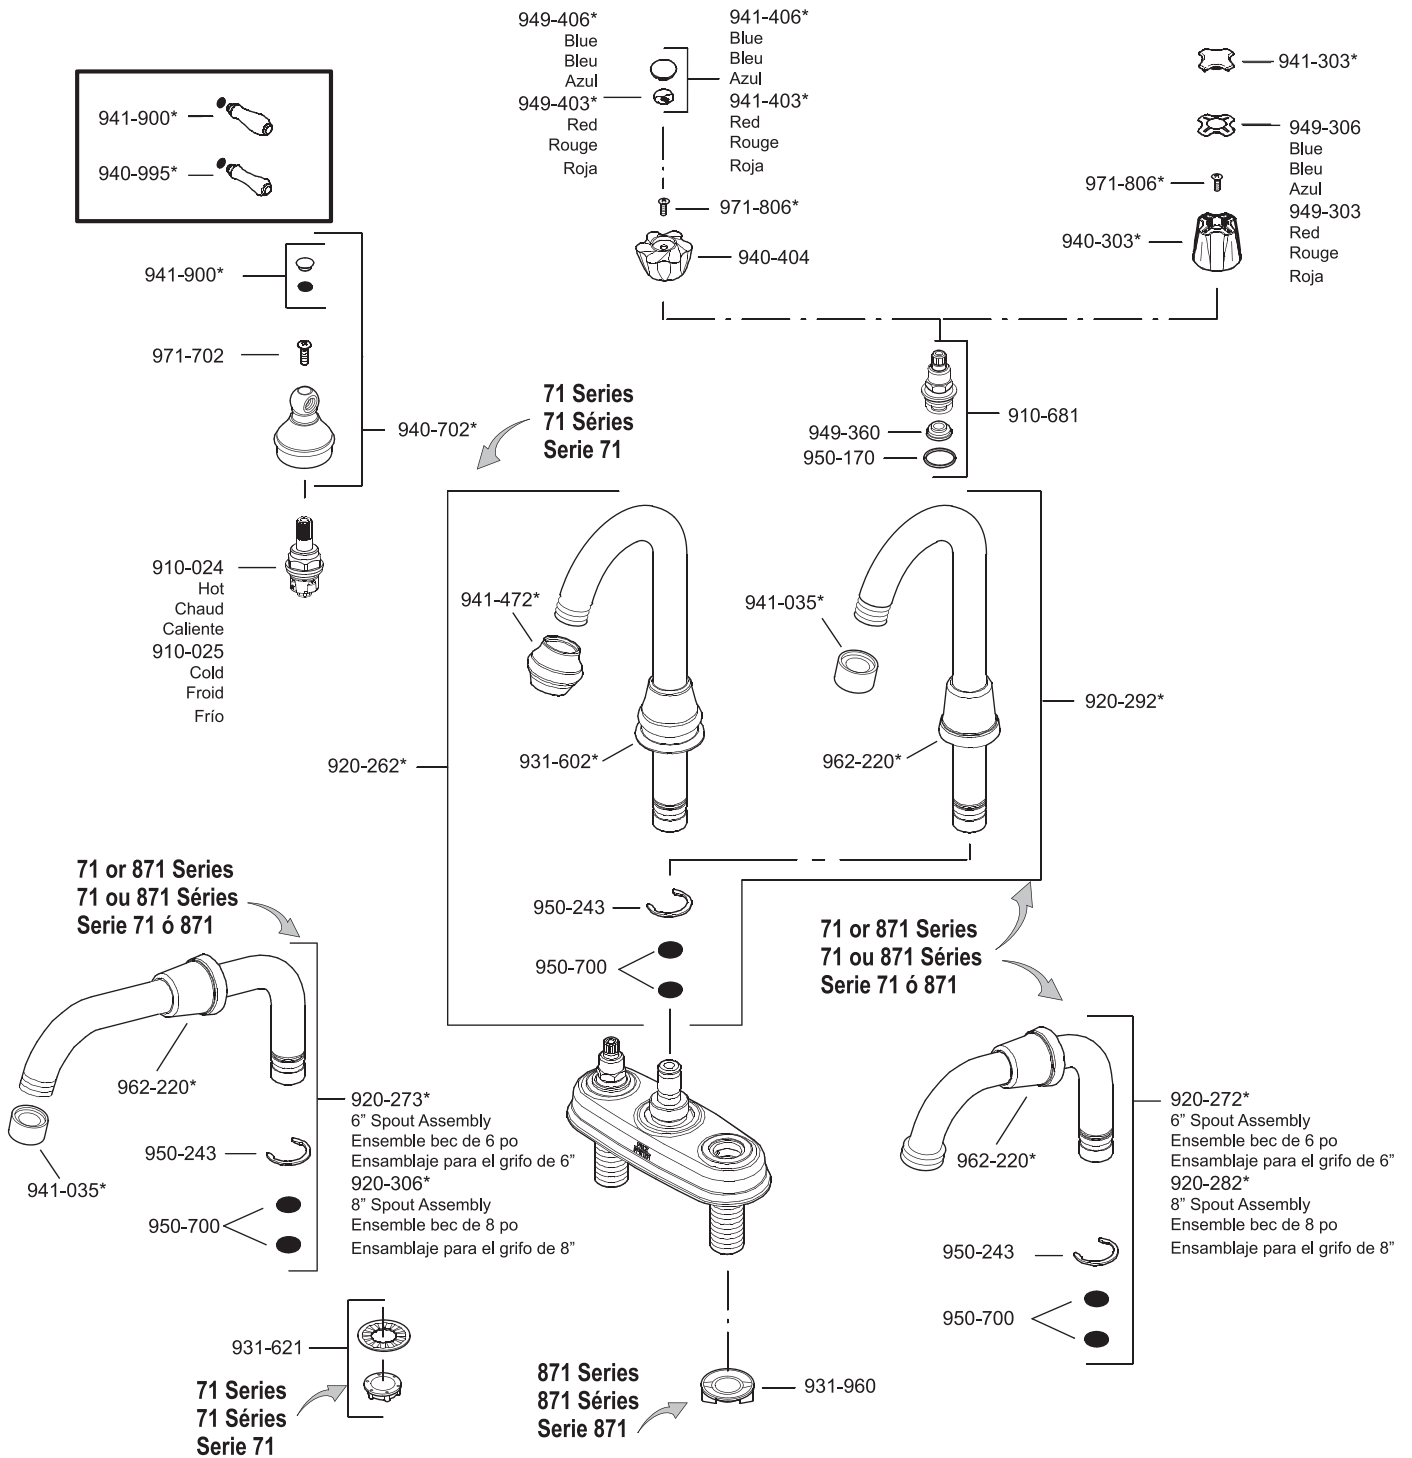

PARTS EXPLOSION

71 Series Bar/Kitchen Island and Laundry Faucets

FINISHES * Indicates Finish

A Polished Chrome	M Almond	U Rustic Bronze
B Black	N Antique Bronze	V PVD Polished Brass
E Rustic Pewter	P Polished Brass	W White
D PVD Polished Nickel	Q Satin Brass	Y Tuscan Bronze
J PVD Brushed Nickel	R Copper	Z Oil-Rubbed Bronze
K Satin Nickel	S Stainless Steel	
L Satin Stainless	T Biscuit	

All finishes not available on all parts

Pfister™