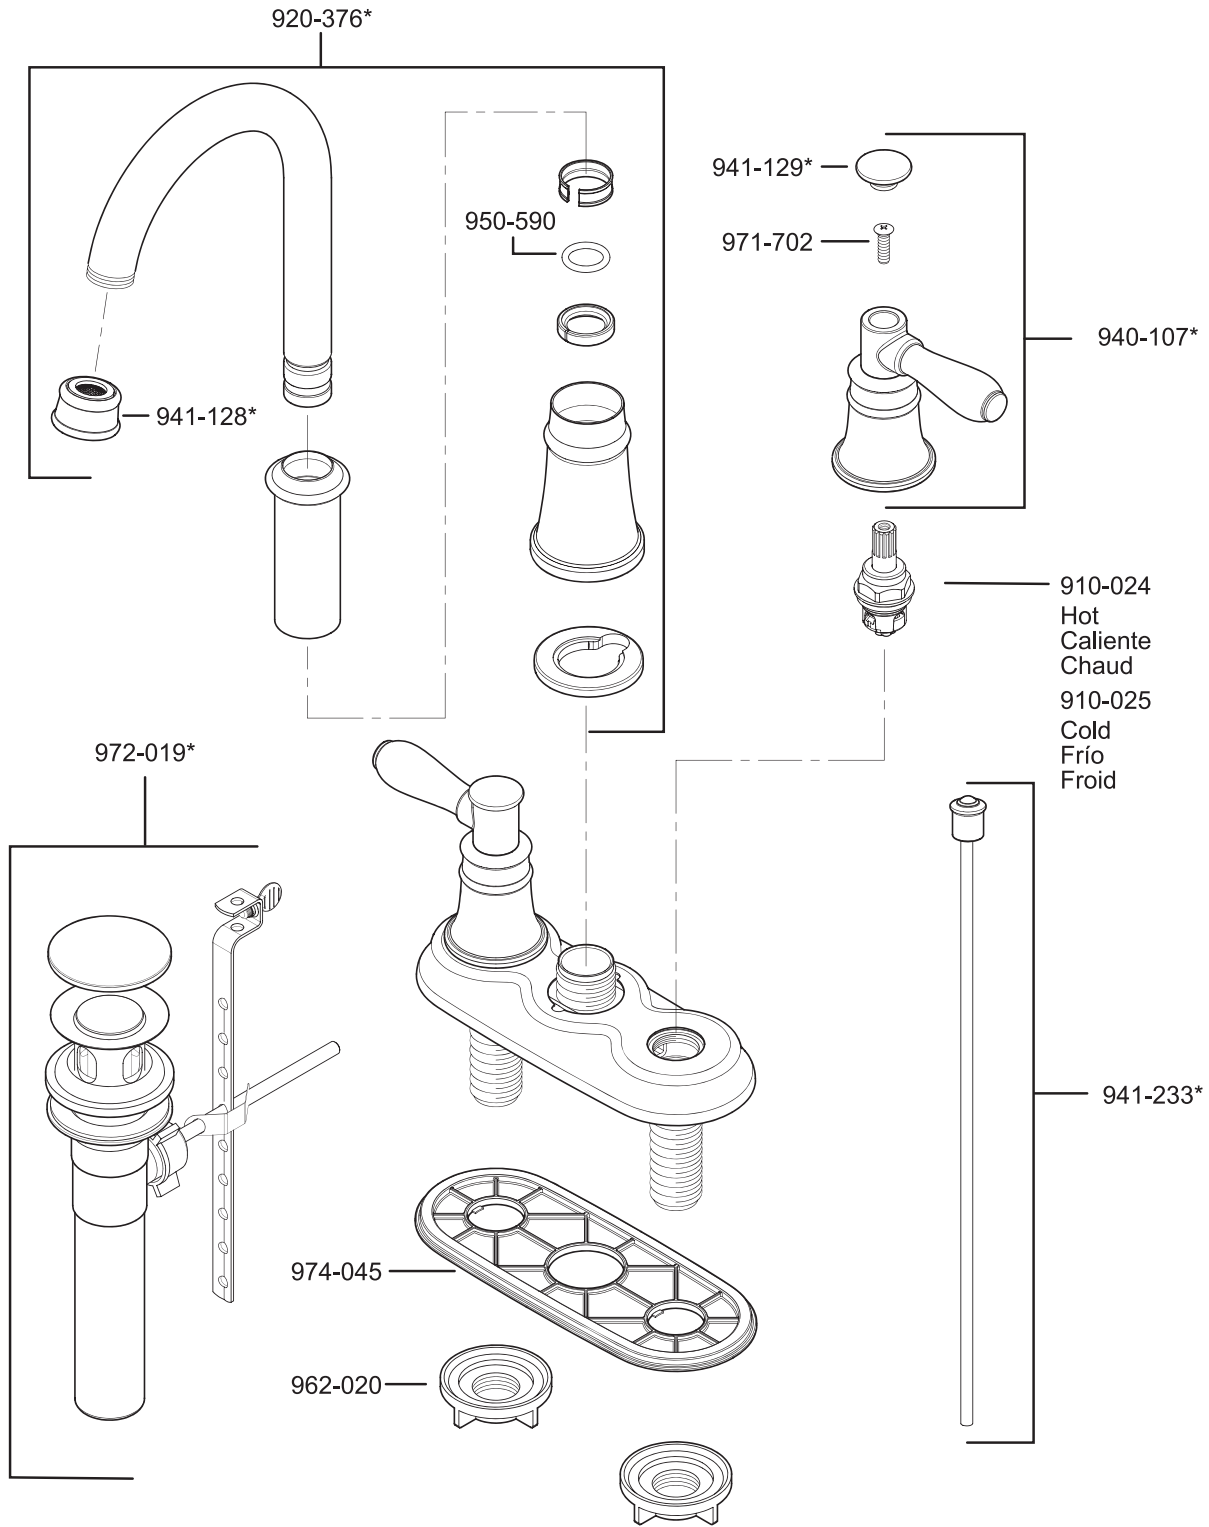

PARTS EXPLOSION

43 Series Harbor® Collection 4" Centerset Lavatory Faucet

FINISHES * Indicates Finish

A Polished Chrome	M Almond	U Rustic Bronze
B Black	N Antique Bronze	V PVD Polished Brass
E Rustic Pewter	P Polished Brass	W White
D PVD Polished Nickel	Q Satin Brass	Y Tuscan Bronze
J PVD Brushed Nickel	R Copper	Z Oil-Rubbed Bronze
K Satin Nickel	S Stainless Steel	
L Satin Stainless	T Biscuit	

All finishes not available on all parts

Pfister™