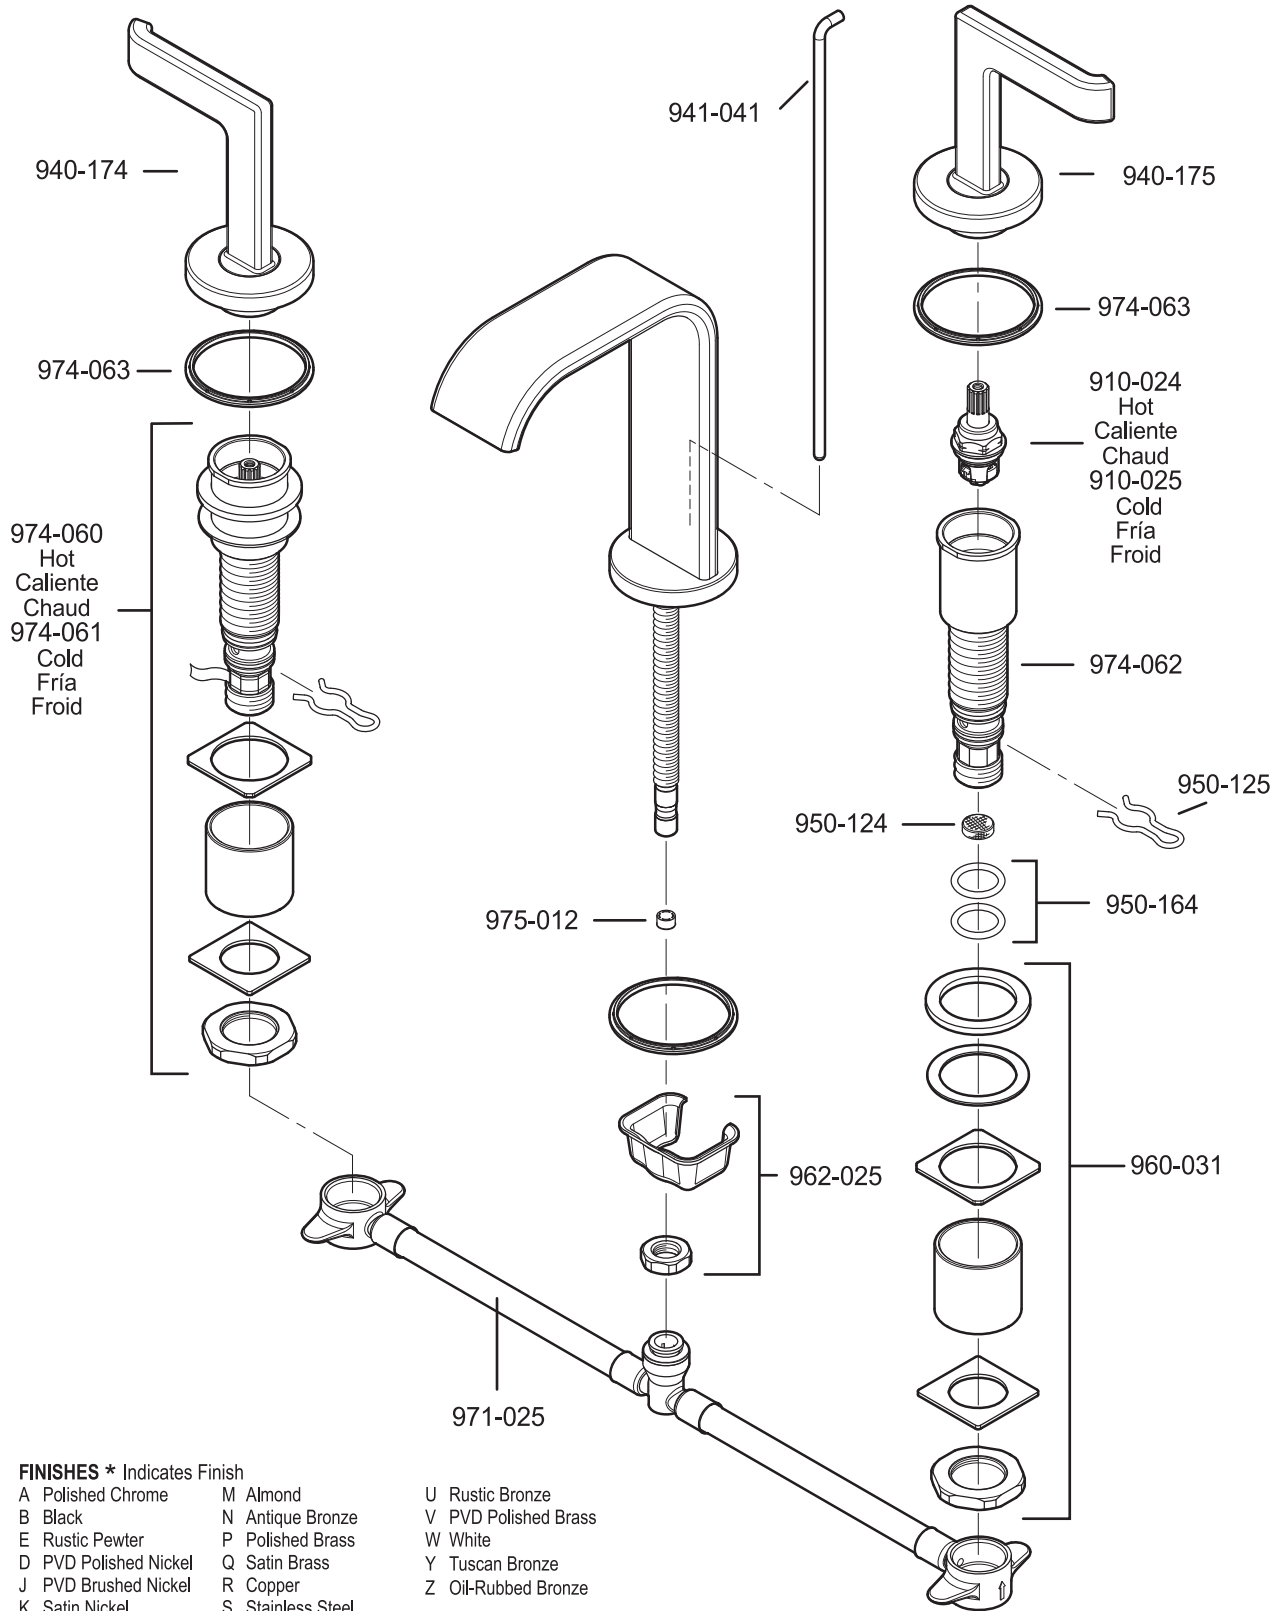

PARTS EXPLOSION

49 Series Skye™ 8"-15" Widespread Lavatory Faucet

FINISHES * Indicates Finish

A Polished Chrome	M Almond	U Rustic Bronze
B Black	N Antique Bronze	V PVD Polished Brass
E Rustic Pewter	P Polished Brass	W White
D PVD Polished Nickel	Q Satin Brass	Y Tuscan Bronze
J PVD Brushed Nickel	R Copper	Z Oil-Rubbed Bronze
K Satin Nickel	S Stainless Steel	
L Satin Stainless	T Biscuit	

All finishes not available on all parts