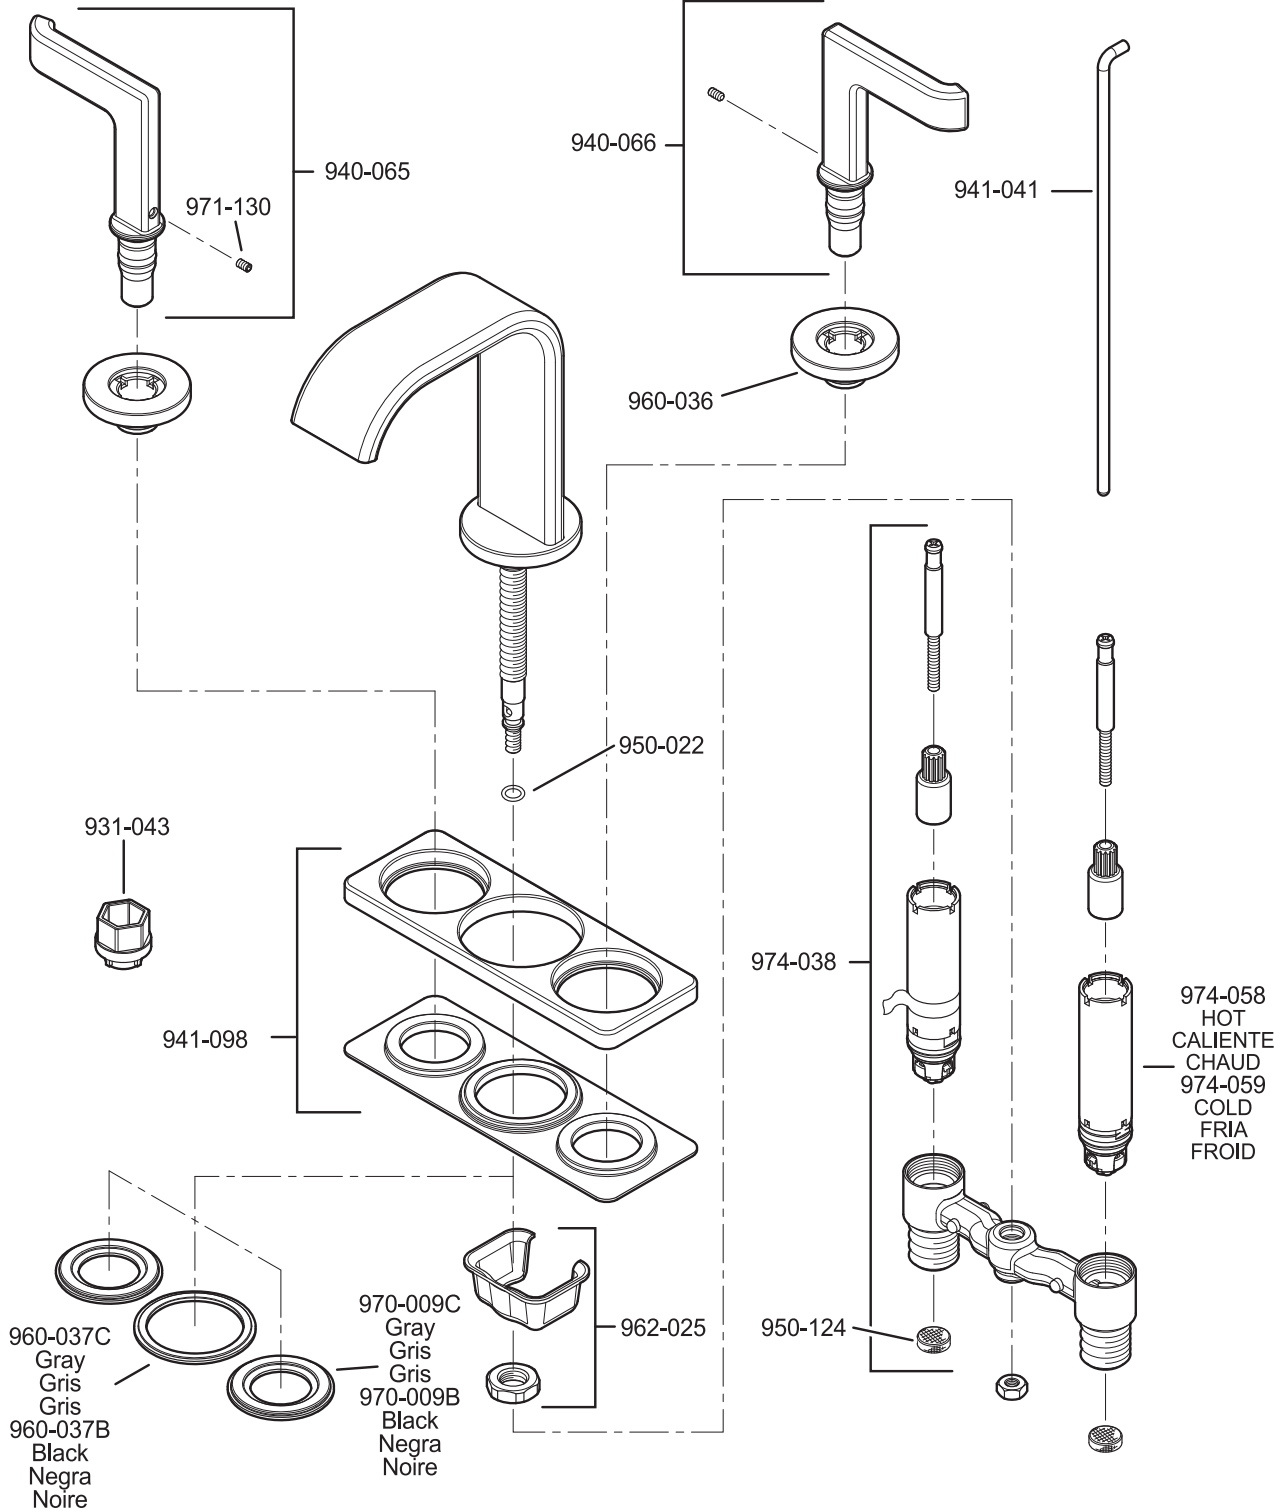

PARTS EXPLOSION

46 Series Skye™ Collection 4" Centerset Lavatory Faucet

FINISHES * Indicates Finish

A Polished Chrome	L Satin Stainless	T Biscuit
B Black	M Almond	U Rustic Bronze
D PVD Polished Nickel	N Antique Bronze	V PVD Polished Brass
E Rustic Pewter	P Polished Brass	W White
J PVD Brushed Nickel	Q Satin Brass	Y Tuscan Bronze
G Velvet Aged Bronze	R Copper	Z Oil-Rubbed Bronze
K Satin Nickel	S Stainless Steel	

All finishes not available on all parts

Pfister™