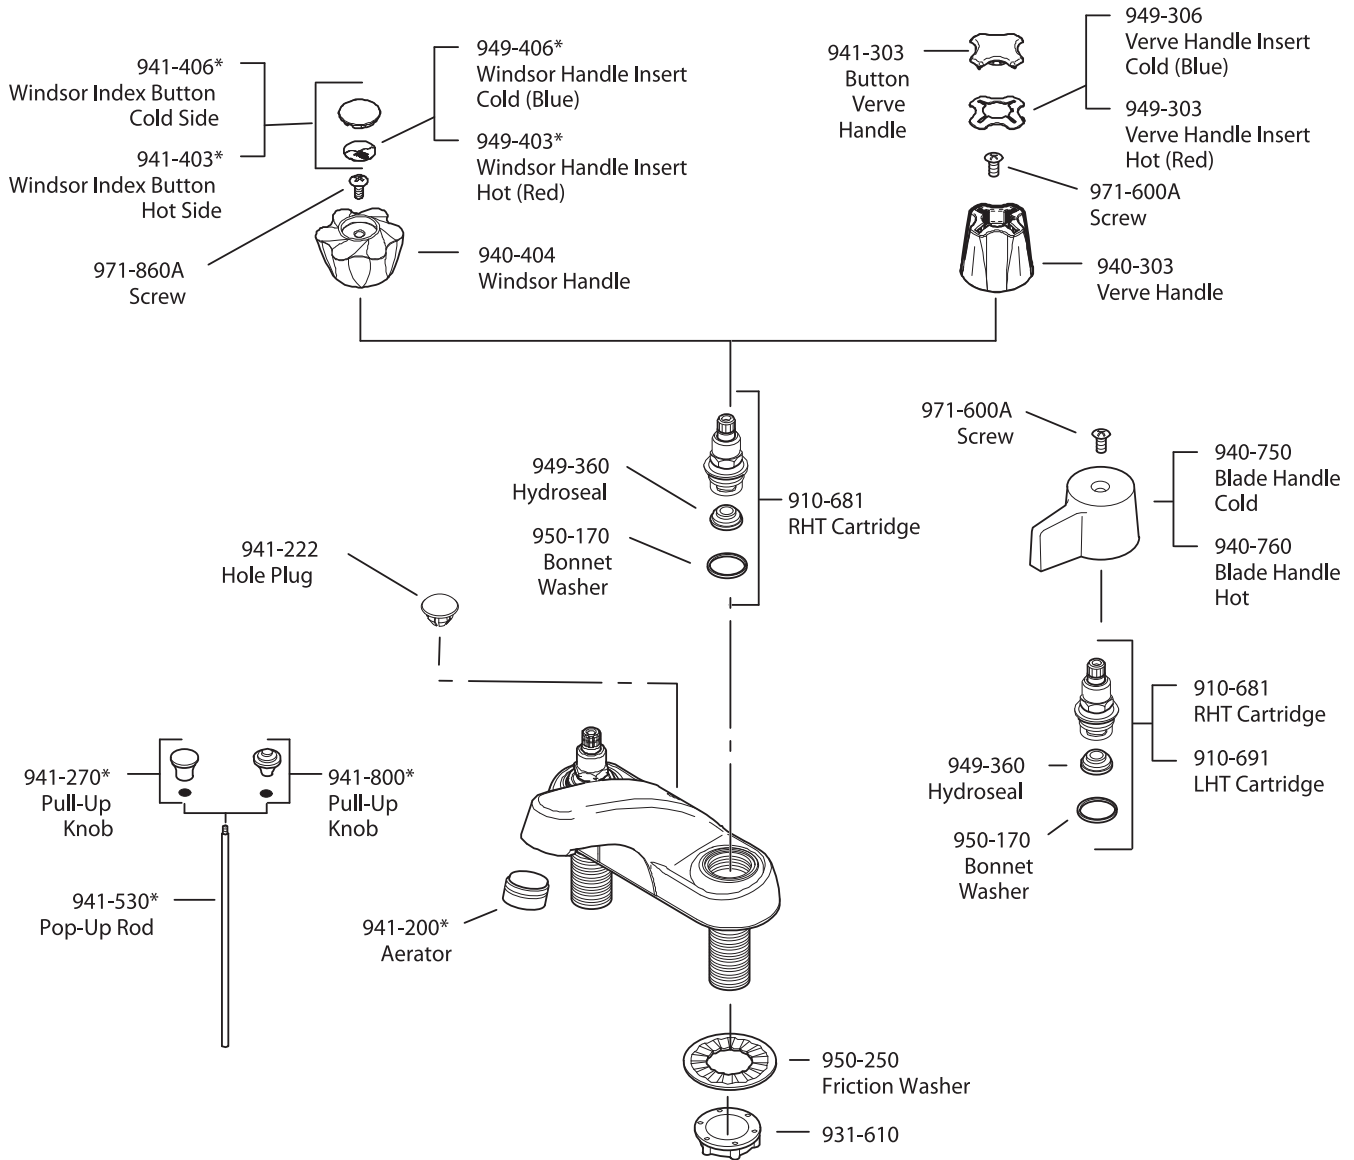

All finishes not available on all parts

Pfister™

PARTS EXPLOSION

43 Series Bedford® Collection Centerset Lavatory Faucet

FINISHES * Indicates Finish

- | | | |
|-----------------------|-------------------|----------------------|
| A Polished Chrome | M Almond | U Rustic Bronze |
| B Black | N Antique Bronze | V PVD Polished Brass |
| E Rustic Pewter | P Polished Brass | W White |
| D PVD Polished Nickel | Q Satin Brass | Y Tuscan Bronze |
| J PVD Brushed Nickel | R Copper | Z Oil-Rubbed Bronze |
| K Satin Nickel | S Stainless Steel | |
| L Satin Stainless | T Biscuit | |