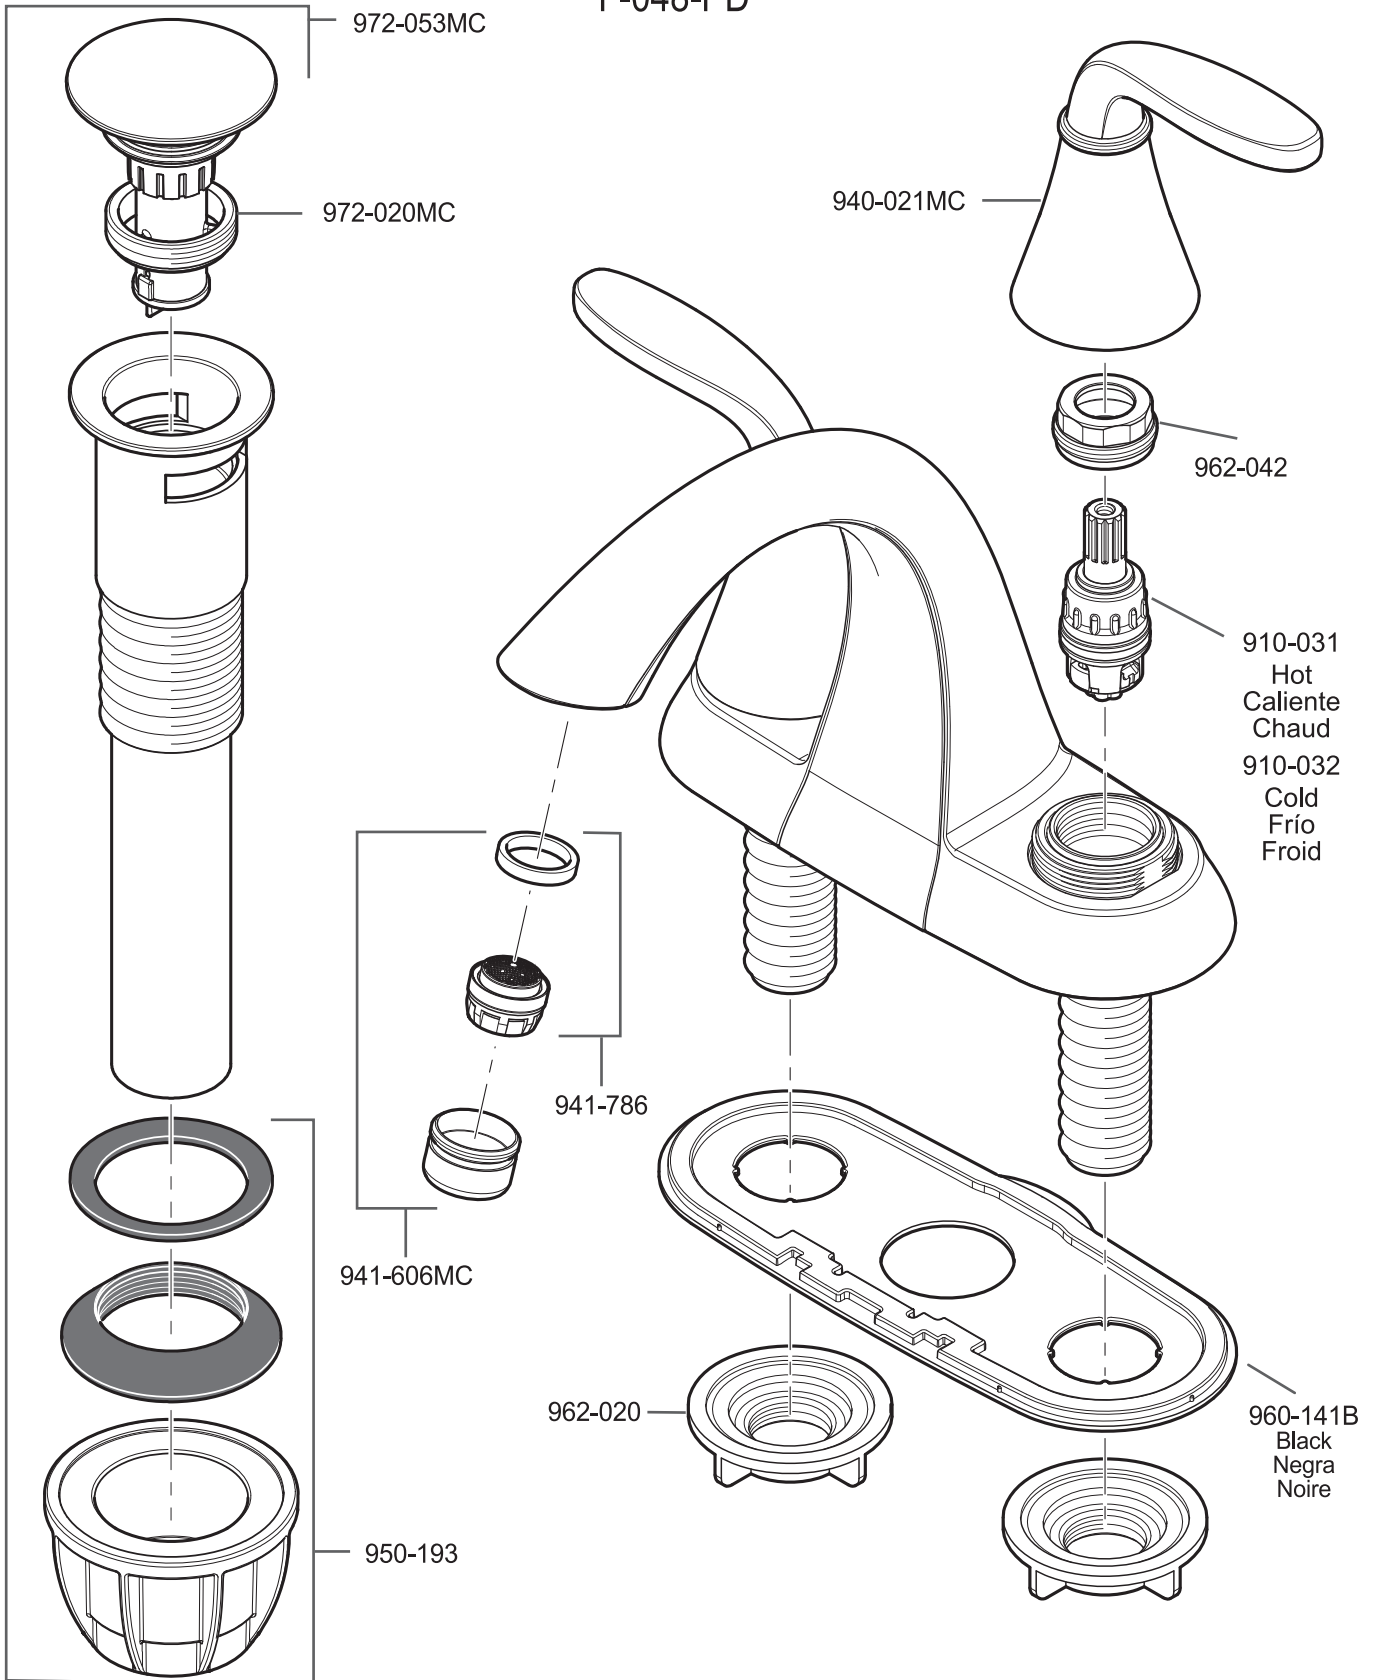

PARTS EXPLOSION

F-048-PD

Pfister™