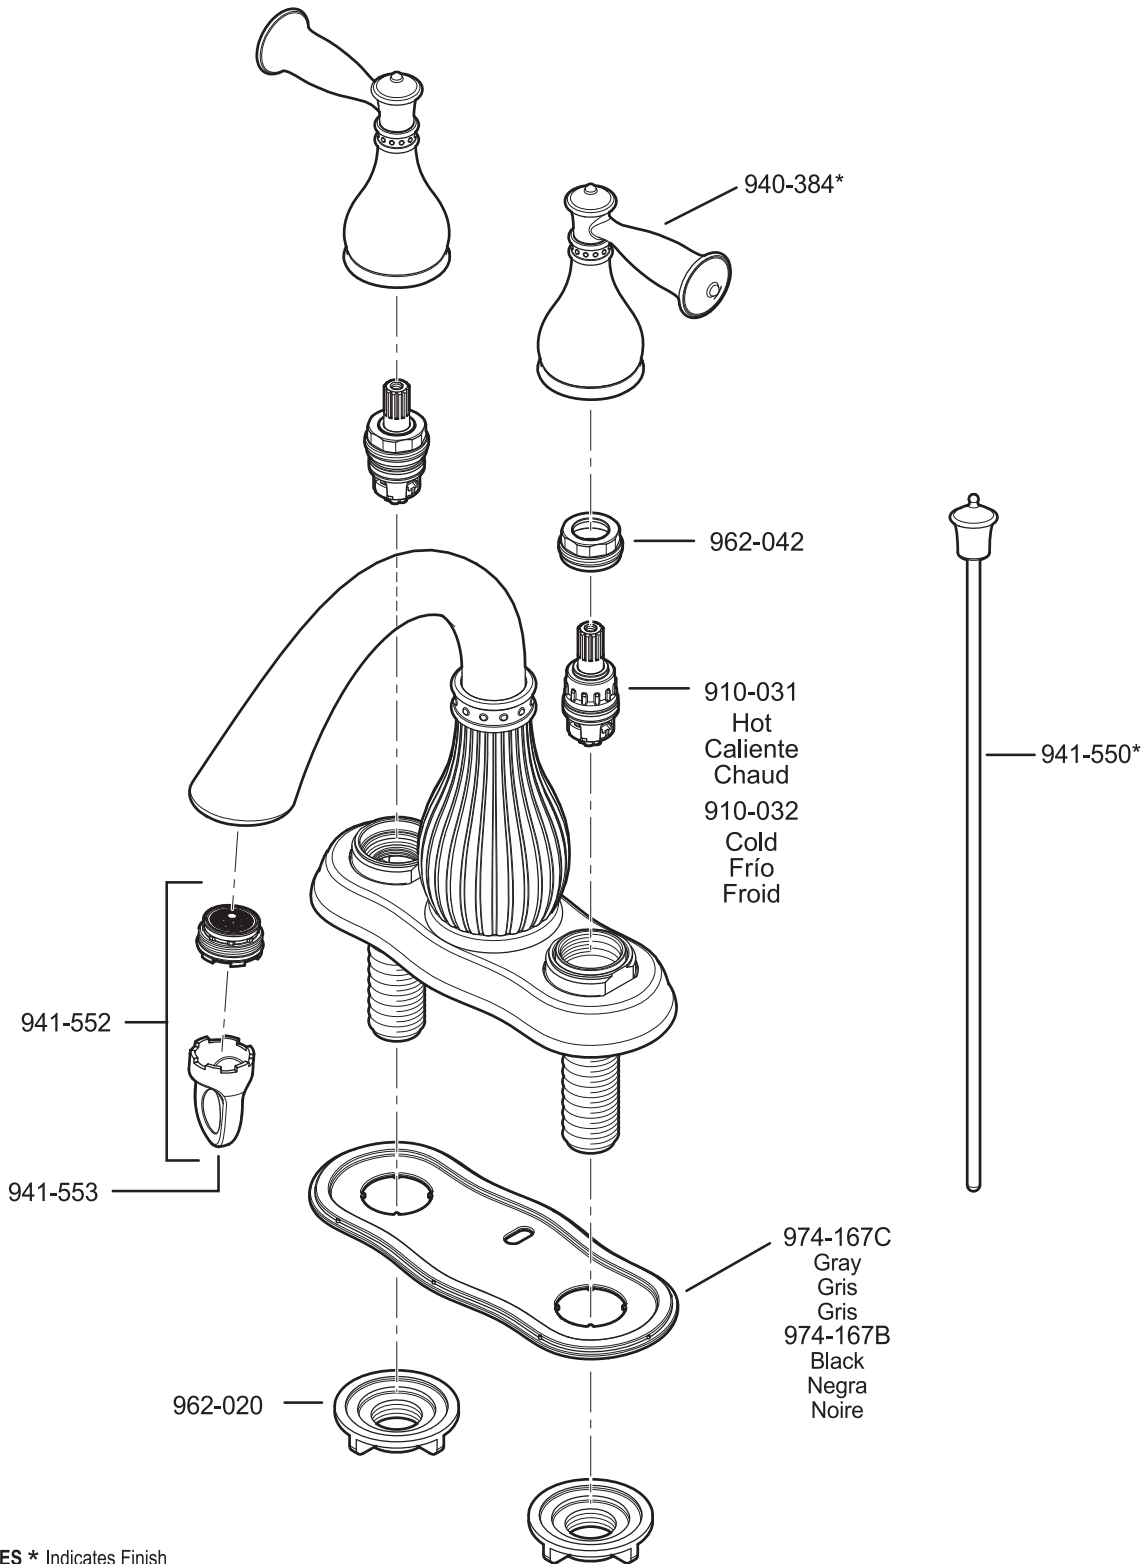

Pfister™

PARTS EXPLOSION

43 Series Virtue™ Collection 4" Centerset Lavatory Faucet

- FINISHES** * Indicates Finish
- | | | |
|-----------------------|-------------------|----------------------|
| A Polished Chrome | L Satin Stainless | T Biscuit |
| B Black | M Almond | U Rustic Bronze |
| D PVD Polished Nickel | N Antique Bronze | V PVD Polished Brass |
| E Rustic Pewter | P Polished Brass | W White |
| J PVD Brushed Nickel | Q Satin Brass | Y Tuscan Bronze |
| G Velvet Aged Bronze | R Copper | Z Oil-Rubbed Bronze |
| K Satin Nickel | S Stainless Steel | |