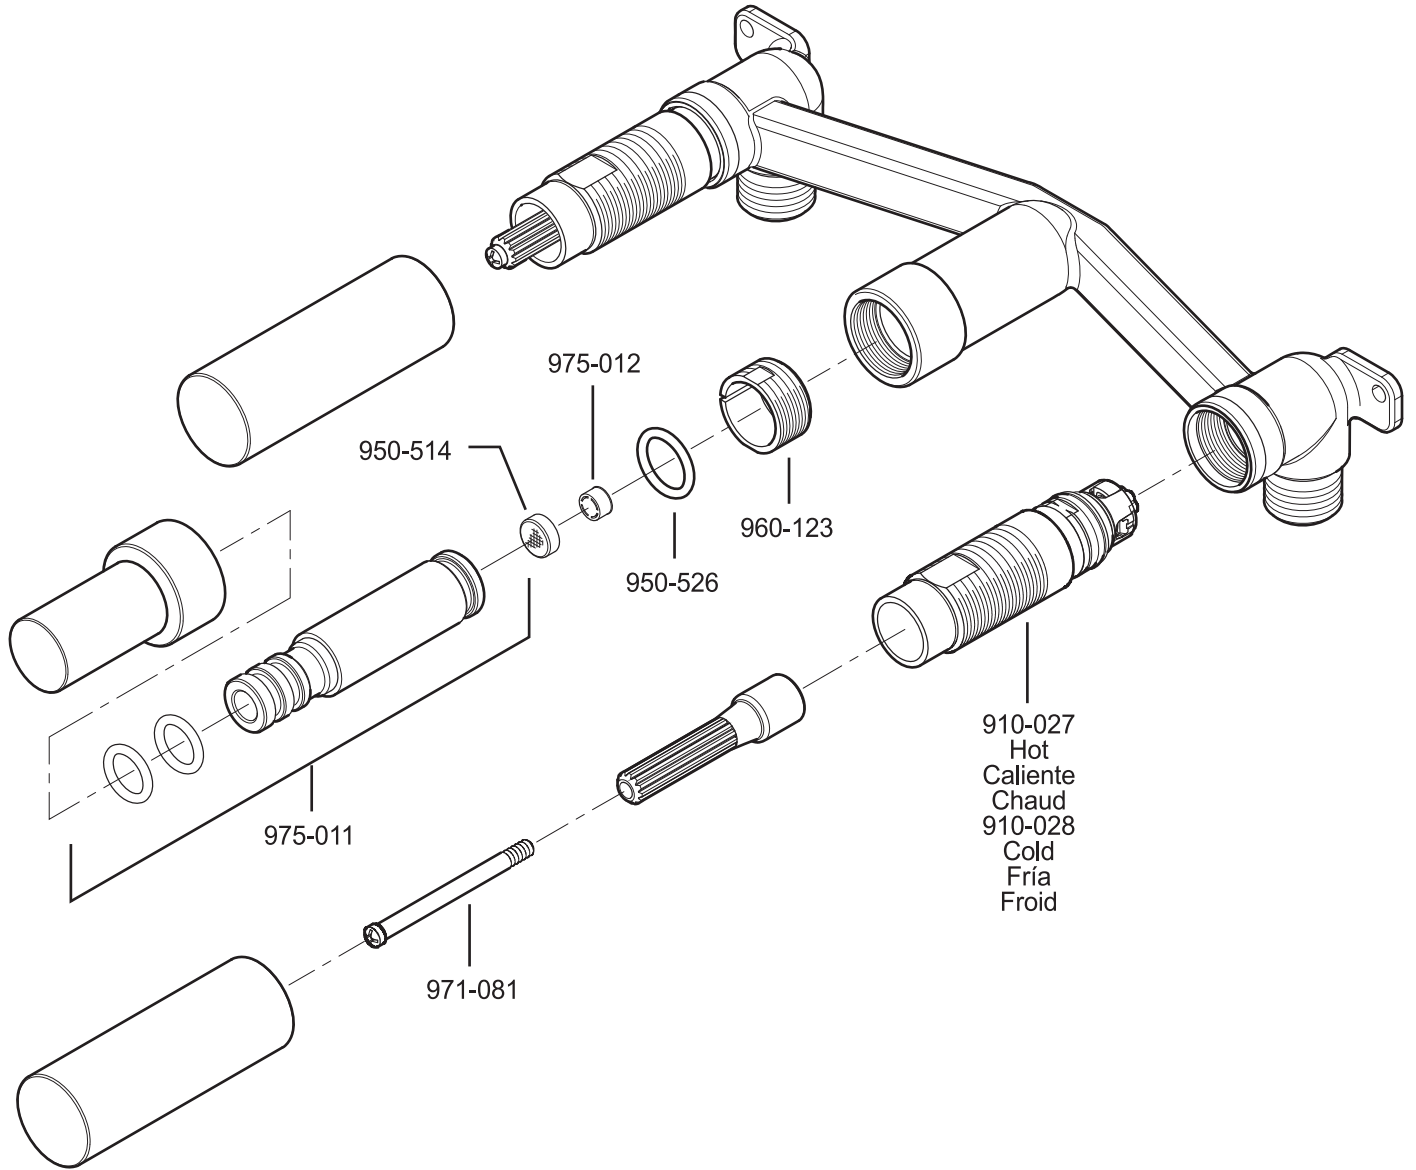

PARTS EXPLOSION

49 Series 8" Wallmount Lavatory Valve Body

FINISHES * Indicates Finish

A Polished Chrome	L Satin Stainless	T Biscuit
B Black	M Almond	U Rustic Bronze
D PVD Polished Nickel	N Antique Bronze	V PVD Polished Brass
E Rustic Pewter	P Polished Brass	W White
J PVD Brushed Nickel	Q Satin Brass	Y Tuscan Bronze
G Velvet Aged Bronze	R Copper	Z Oil-Rubbed Bronze
K Satin Nickel	S Stainless Steel	

All finishes not available on all parts