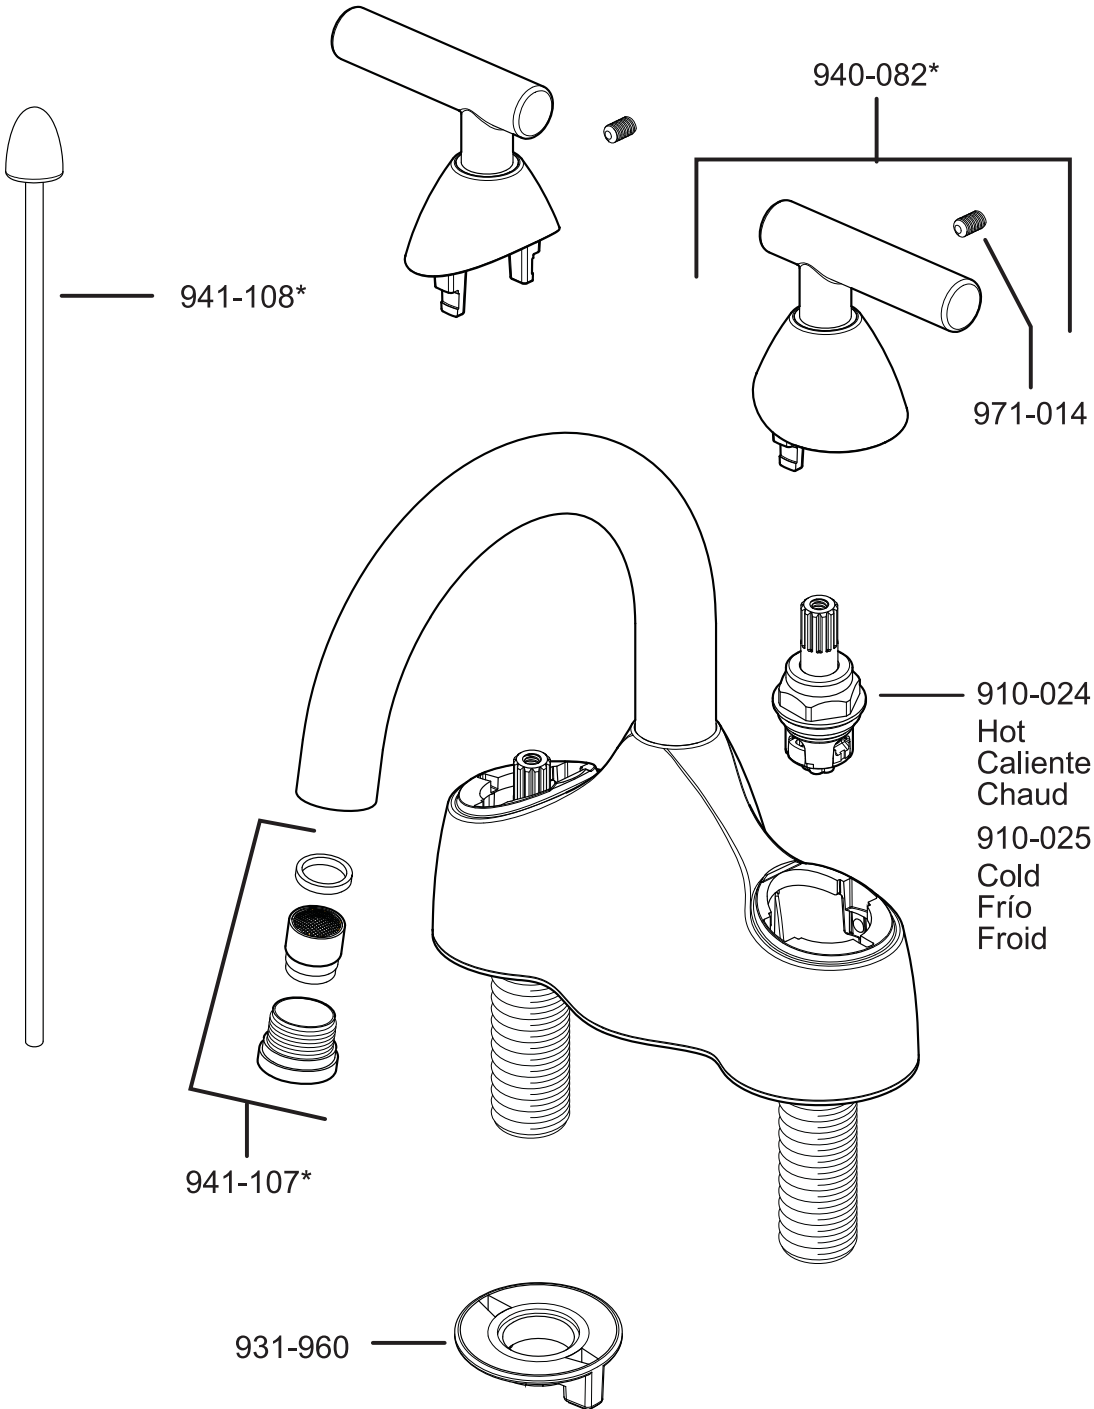

PARTS EXPLOSION

48 Series Contempra™ Collection 4" Centerset Lavatory Faucet

FINISHES * Indicates Finish

A Polished Chrome	M Almond	U Rustic Bronze
B Black	N Antique Bronze	V PVD Polished Brass
E Rustic Pewter	P Polished Brass	W White
D PVD Polished Nickel	Q Satin Brass	Y Tuscan Bronze
J PVD Brushed Nickel	R Copper	Z Oil-Rubbed Bronze
K Satin Nickel	S Stainless Steel	
L Satin Stainless	T Biscuit	

All finishes not available on all parts