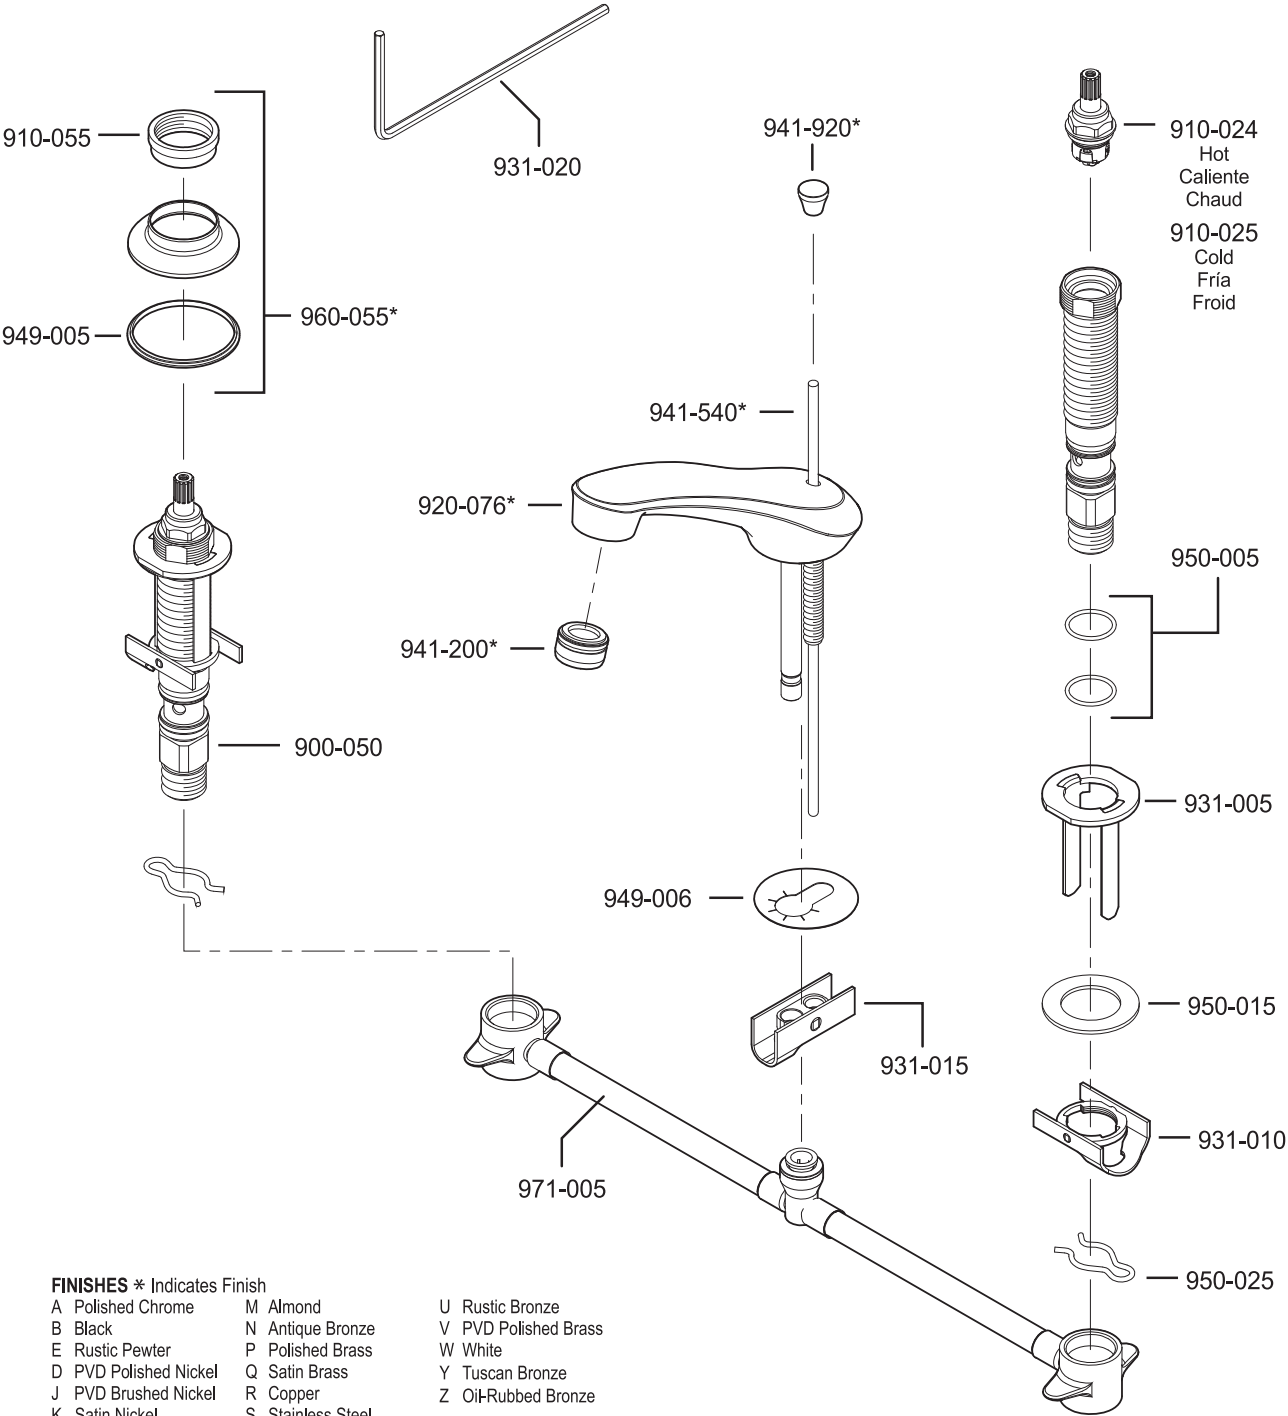

PARTS EXPLOSION

H49 Series Bedford® Collection 8"-15" Widespread Lavatory Faucet

1. **FINISHES * Indicates Finish**

A Polished Chrome	M Almond	U Rustic Bronze
B Black	N Antique Bronze	V PVD Polished Brass
E Rustic Pewter	P Polished Brass	W White
D PVD Polished Nickel	Q Satin Brass	Y Tuscan Bronze
J PVD Brushed Nickel	R Copper	Z Oil-Rubbed Bronze
K Satin Nickel	S Stainless Steel	
L Satin Stainless	T Biscuit	

All finishes not available on all parts