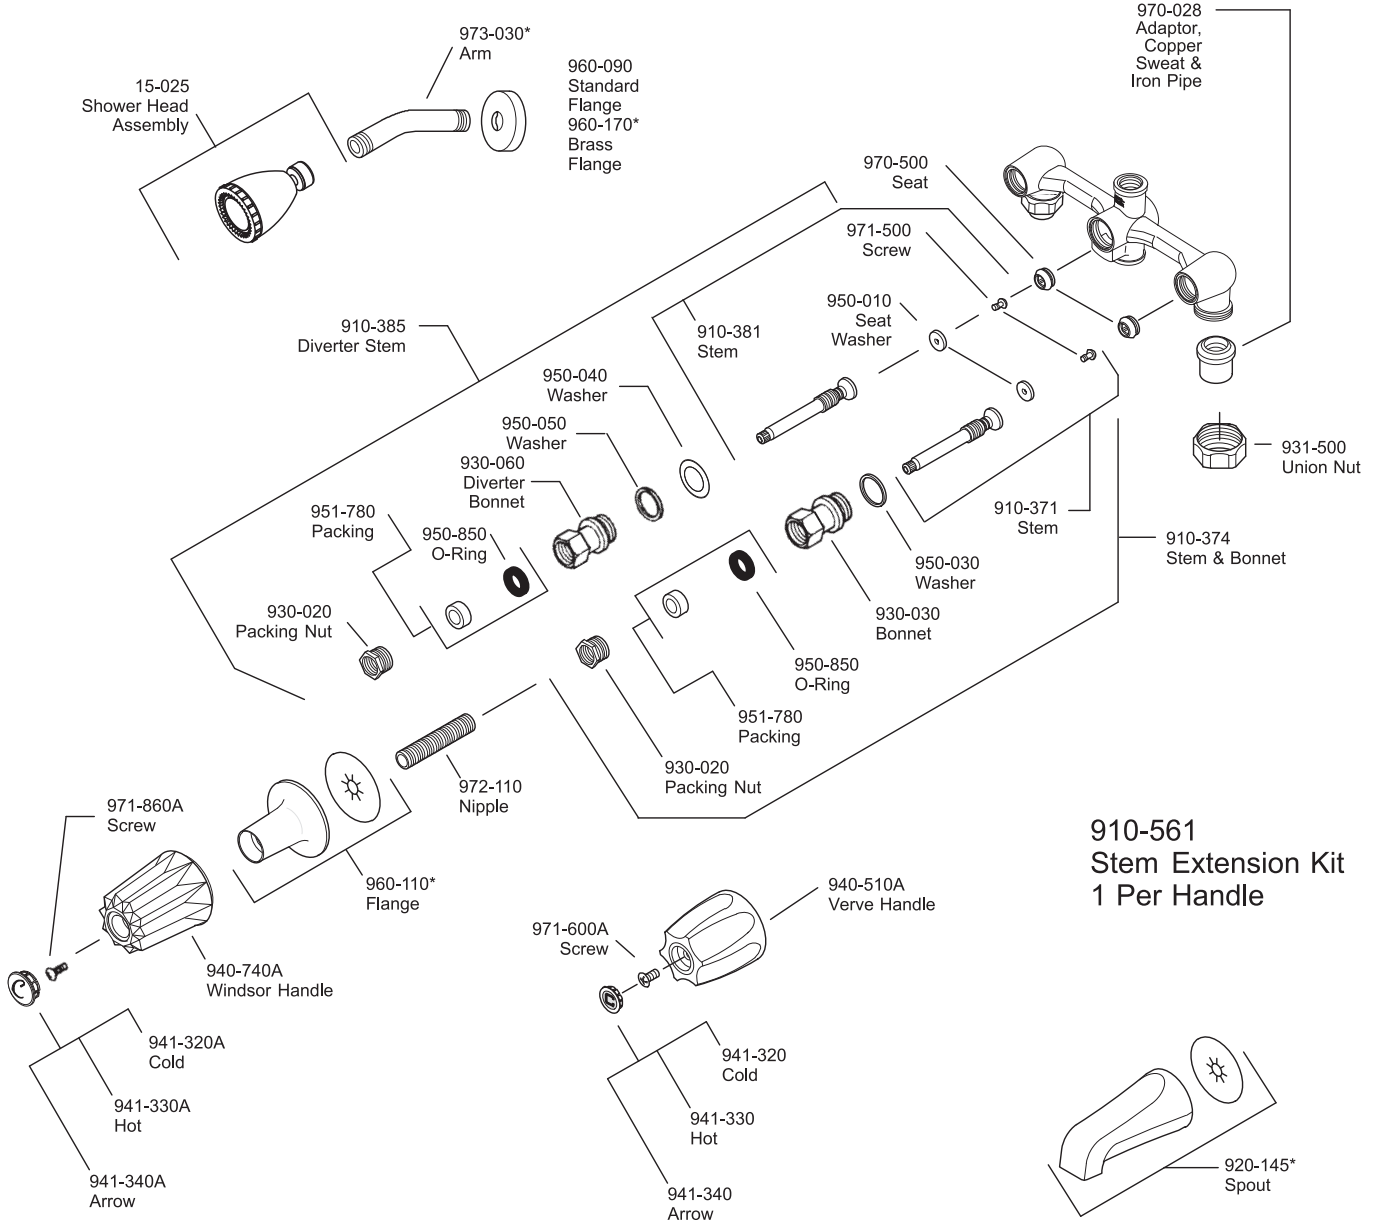

PARTS EXPLOSION

01 Series Three-Handle Tub & Shower

FINISHES * Indicates Finish

A Polished Chrome	M Almond	U Rustic Bronze
B Black	N Antique Bronze	V PVD Polished Brass
E Rustic Pewter	P Polished Brass	W White
D PVD Polished Nickel	Q Satin Brass	Y Tuscan Bronze
J PVD Brushed Nickel	R Copper	Z Oil-Rubbed Bronze
K Satin Nickel	S Stainless Steel	
L Satin Stainless	T Biscuit	

All finishes not available on all parts

Pfister™