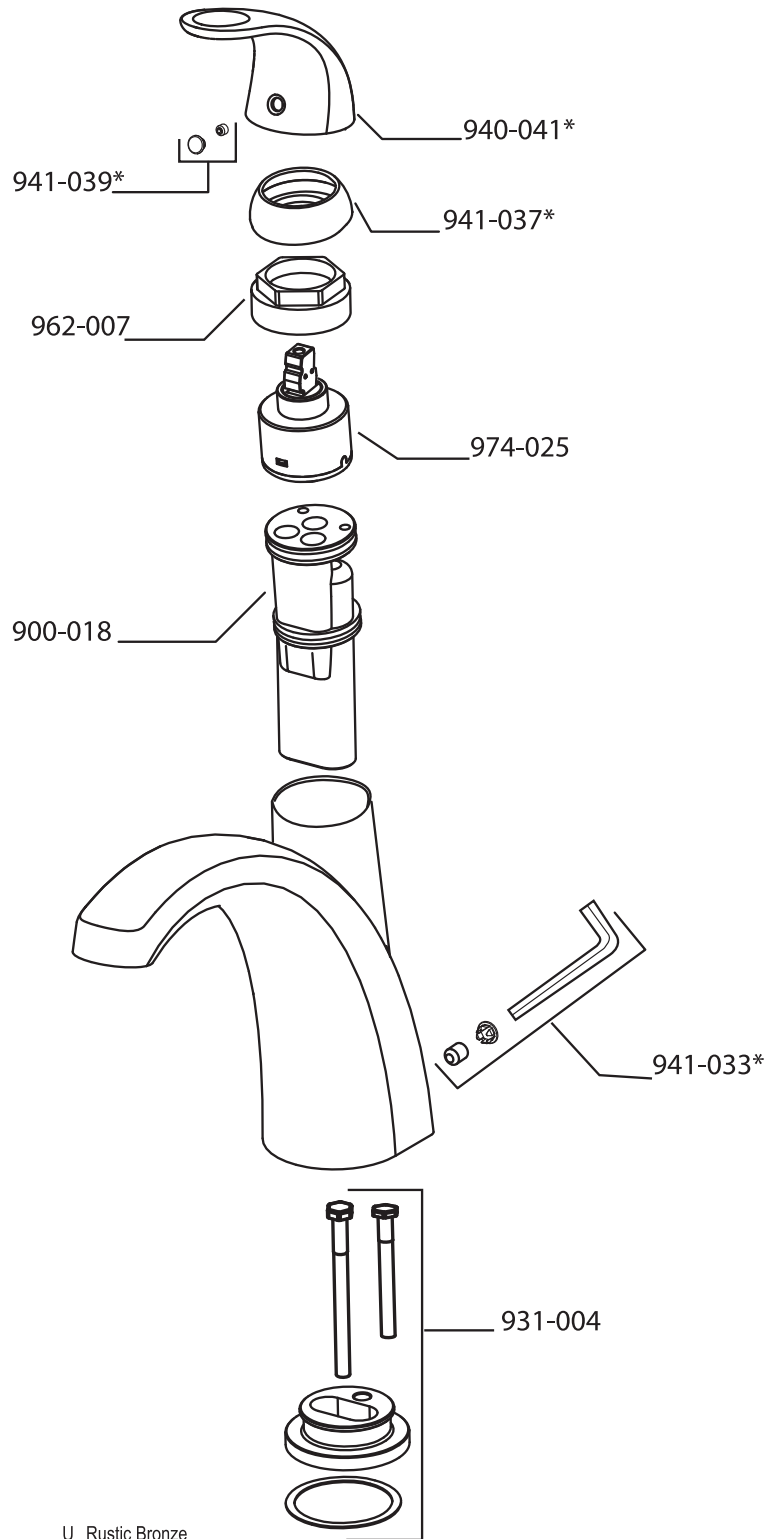

PARTS EXPLOSION

06 Series Single Control Roman Tub

FINISHES * Indicates Finish

A Polished Chrome	M Almond	U Rustic Bronze
B Black	N Antique Bronze	V PVD Polished Brass
E Rustic Pewter	P Polished Brass	W White
D PVD Polished Nickel	Q Satin Brass	Y Tuscan Bronze
J PVD Brushed Nickel	R Copper	Z Oil-Rubbed Bronze
K Satin Nickel	S Stainless Steel	
L Satin Stainless	T Biscuit	

All finishes not available on all parts

Pfister™