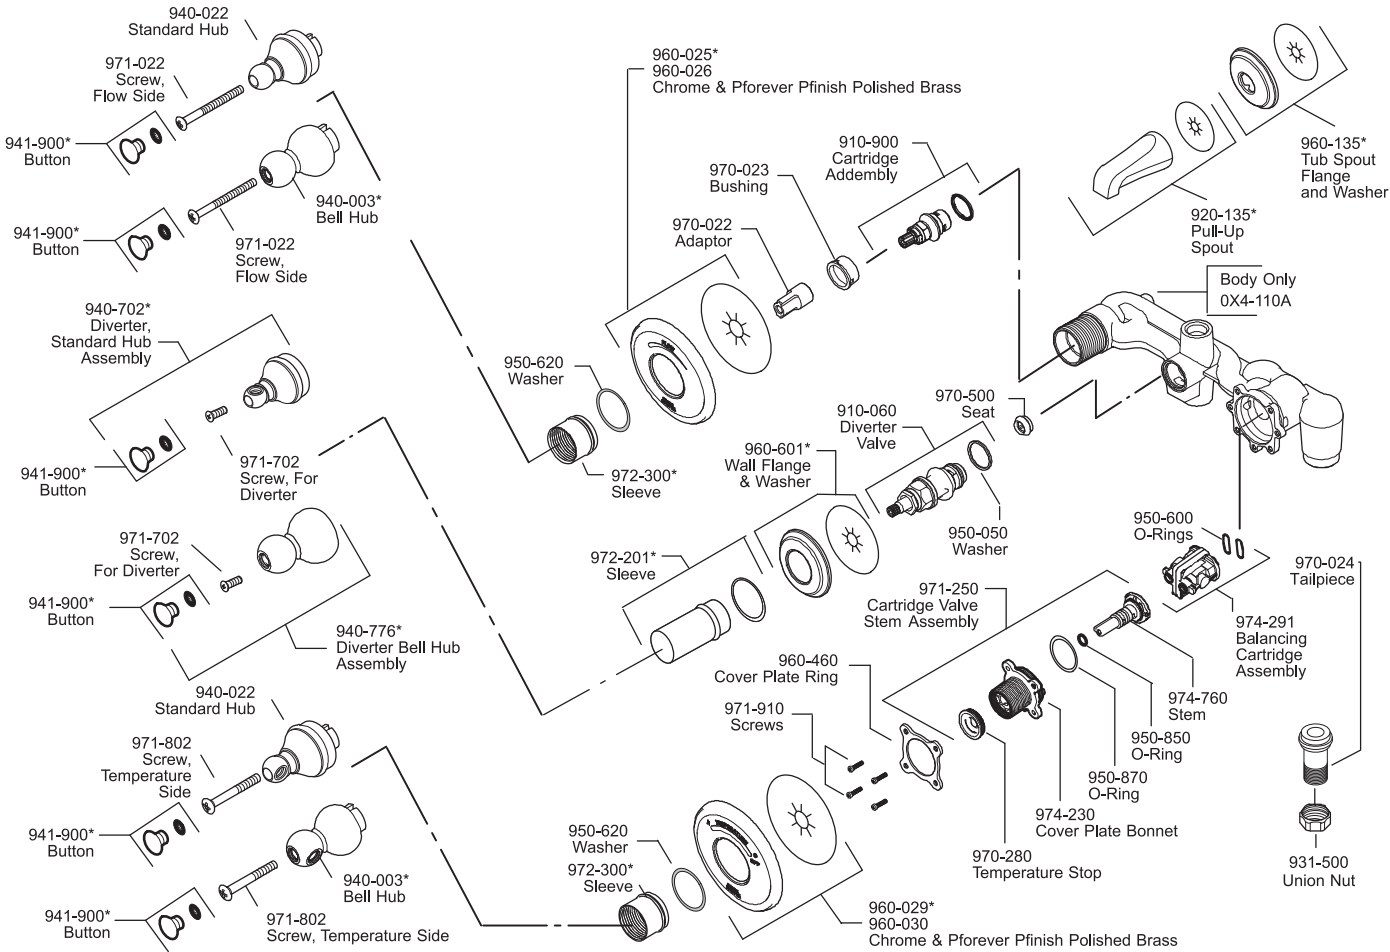

PARTS EXPLOSION

04 Series Three-Handle Tub & Shower

LEVER HANDLE

940-995*	Solid Brass	
940-996A	Chrome & Pforever Pfinish Polished Brass Combination	
940-994*	Oak Wood	
940-900*	Acrylic	
940-991*	Porcelain, White	
940-992P	Porcelain, Green	
940-993A	Porcelain, Black	
940-905*	Swirl Acrylic	

O-Ring

1. **FINISHES * Indicates Finish**

A Polished Chrome	M Almond	U Rustic Bronze
B Black	N Antique Bronze	V PVD Polished Brass
E Rustic Pewter	P Polished Brass	W White
D PVD Polished Nickel	Q Satin Brass	Y Tuscan Bronze
J PVD Brushed Nickel	R Copper	Z Oil-Rubbed Bronze
K Satin Nickel	S Stainless Steel	
L Satin Stainless	T Biscuit	

All finishes not available on all parts