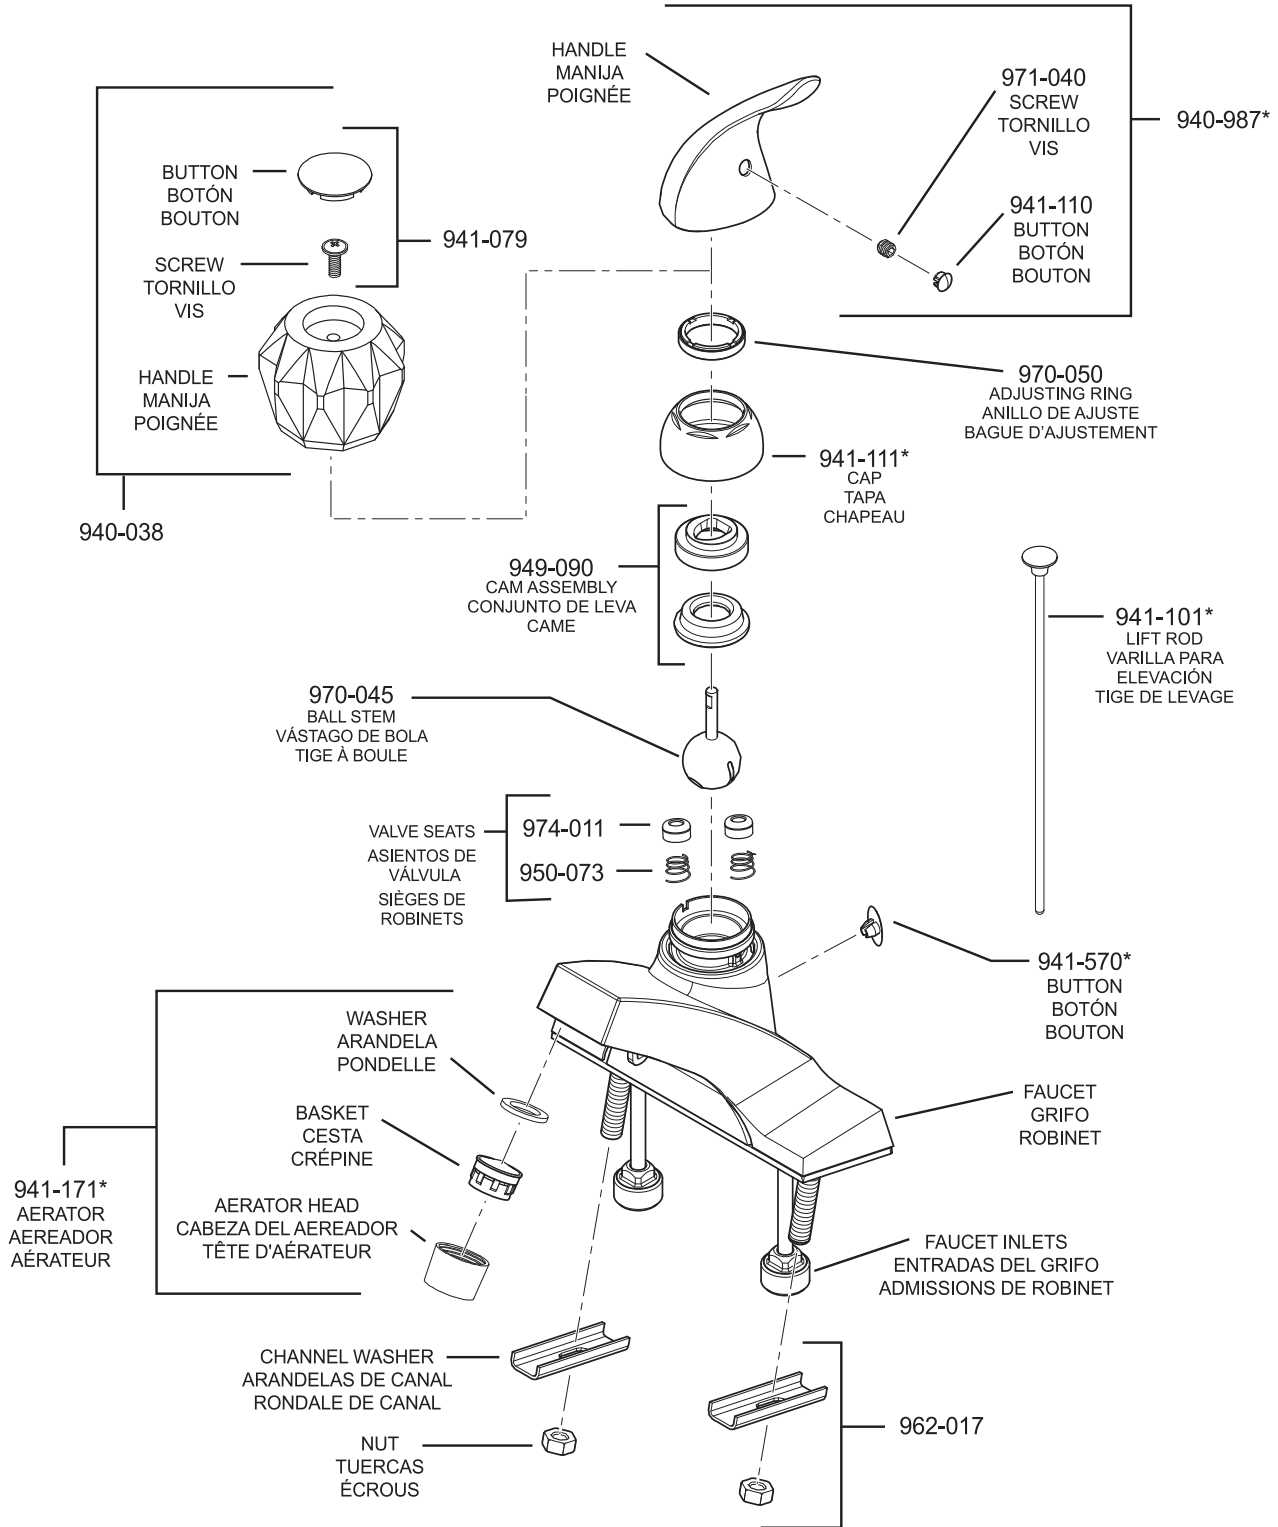

PARTS EXPLOSION

142 Pfirst Series™ Single Control, Centerset Lavatory Faucet

FINISHES * Indicates Finish

A Polished Chrome	L Satin Stainless	T Biscuit
B Black	M Almond	U Rustic Bronze
D PVD Polished Nickel	N Antique Bronze	V PVD Polished Brass
E Rustic Pewter	P Polished Brass	W White
J PVD Brushed Nickel	Q Satin Brass	Y Tuscan Bronze
G Velvet Aged Bronze	R Copper	Z Oil-Rubbed Bronze
K Satin Nickel	S Stainless Steel	

All finishes not available on all parts