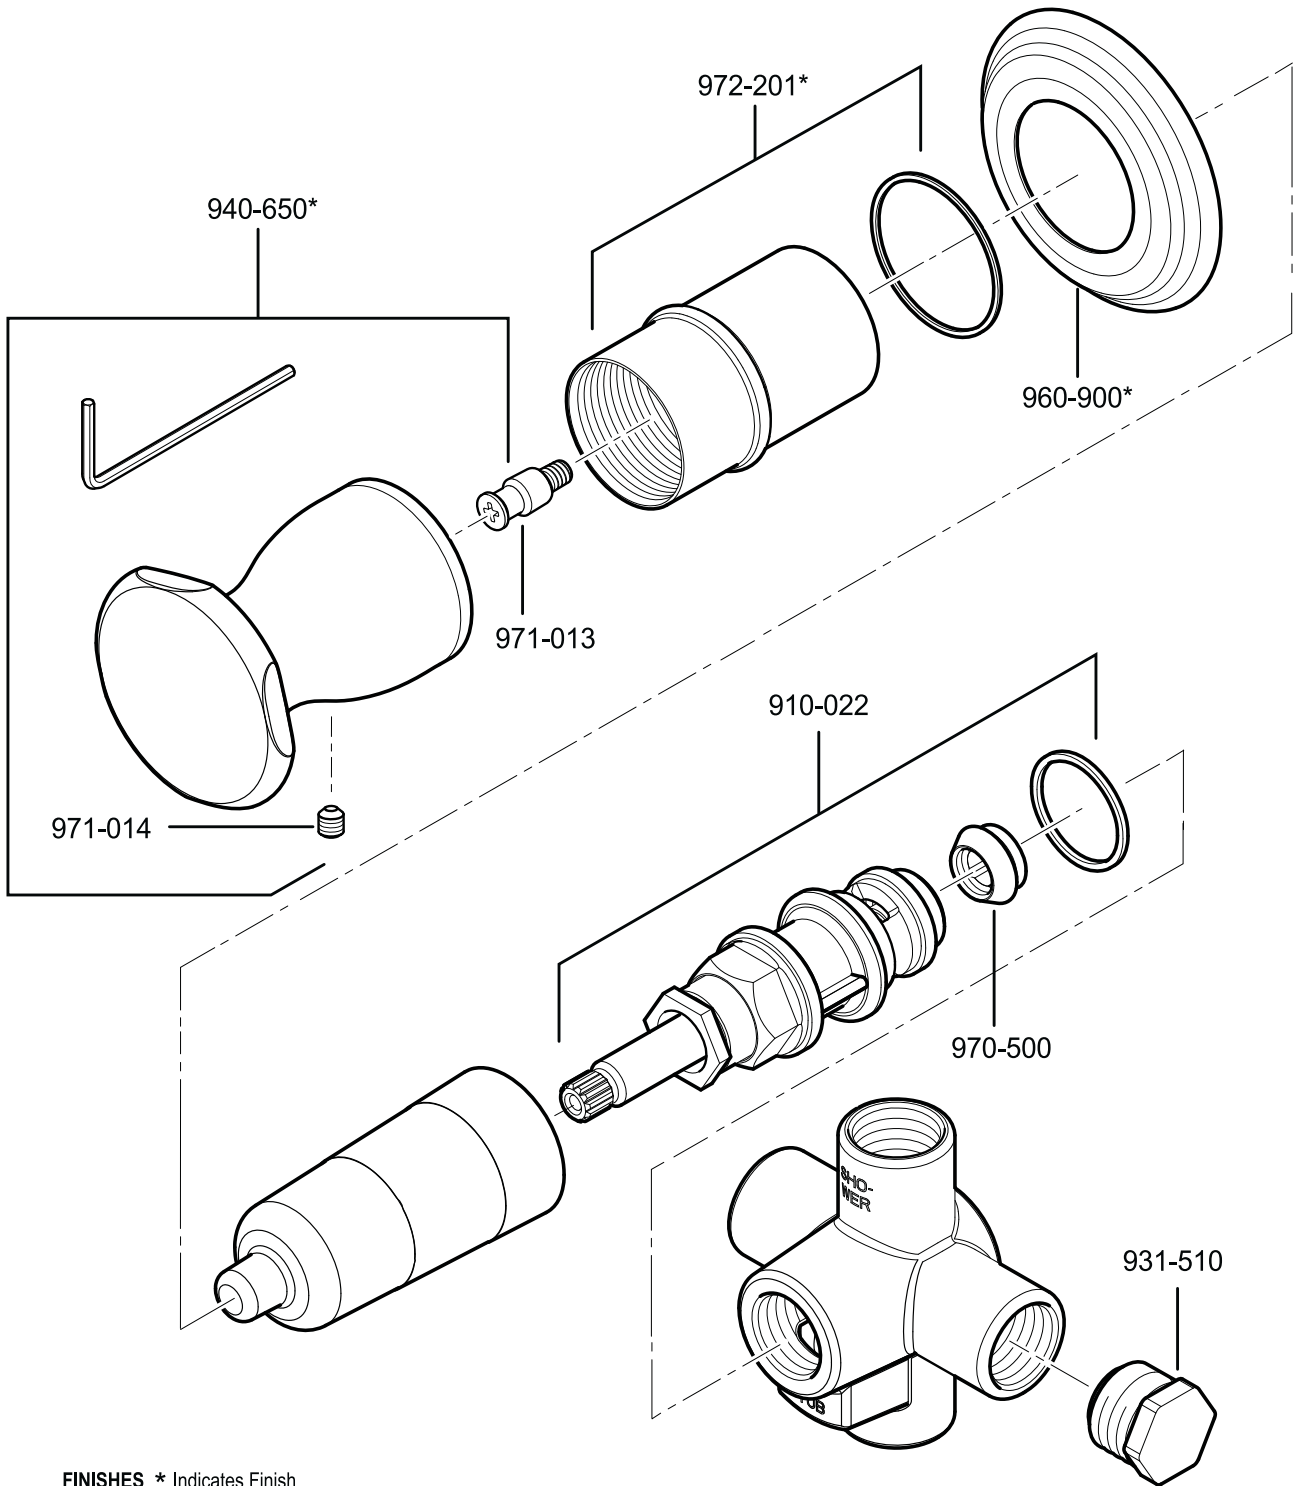

PARTS EXPLOSION

16 Series - In-Wall Diverter Valve & Trim

FINISHES * Indicates Finish

A Polished Chrome	K Satin Nickel	U Rustic Bronze
B Black	L Satin Stainless Steel	V PVD Polished Brass
C Light Gray	P Polished Brass	W White
D PVD Polished Nickel	Q Fired Copper	Y Tuscan Bronze
E Rustic Pewter	R Antique Copper	AB Aged Brass
G Velvet Aged Bronze	S Stainless Steel	MC Midnight Chrome
J PVD Brushed Nickel	T Biscuit	

All finishes not available on all parts

Pfister