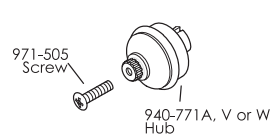

PARTS EXPLOSION

08/09 Series Tub & Shower Trim Kits

940-995*	Solid Brass	
940-996VA	Chrome Lever, Brass End	
940-996AK	Brushed Nickel Lever, Chrome End	
940-996PK	Brushed Nickel Lever, Brass End	
940-996AW	White Lever, Chrome End	
940-994A or V	Oak Wood	
940-900A or V	Acrylic	
940-991A or V	Porcelain, White	
940-992V	Porcelain, Green	
940-993A	Porcelain, Black	
940-905A or V	Swirl Acrylic	

1. **FINISHES * Indicates Finish**

A Polished Chrome	M Almond	U Rustic Bronze
B Black	N Antique Bronze	V PVD Polished Brass
E Rustic Pewter	P Polished Brass	W White
D PVD Polished Nickel	Q Satin Brass	Y Tuscan Bronze
J PVD Brushed Nickel	R Copper	Z Oil-Rubbed Bronze
K Satin Nickel	S Stainless Steel	
L Satin Stainless	T Biscuit	

All finishes not available on all parts