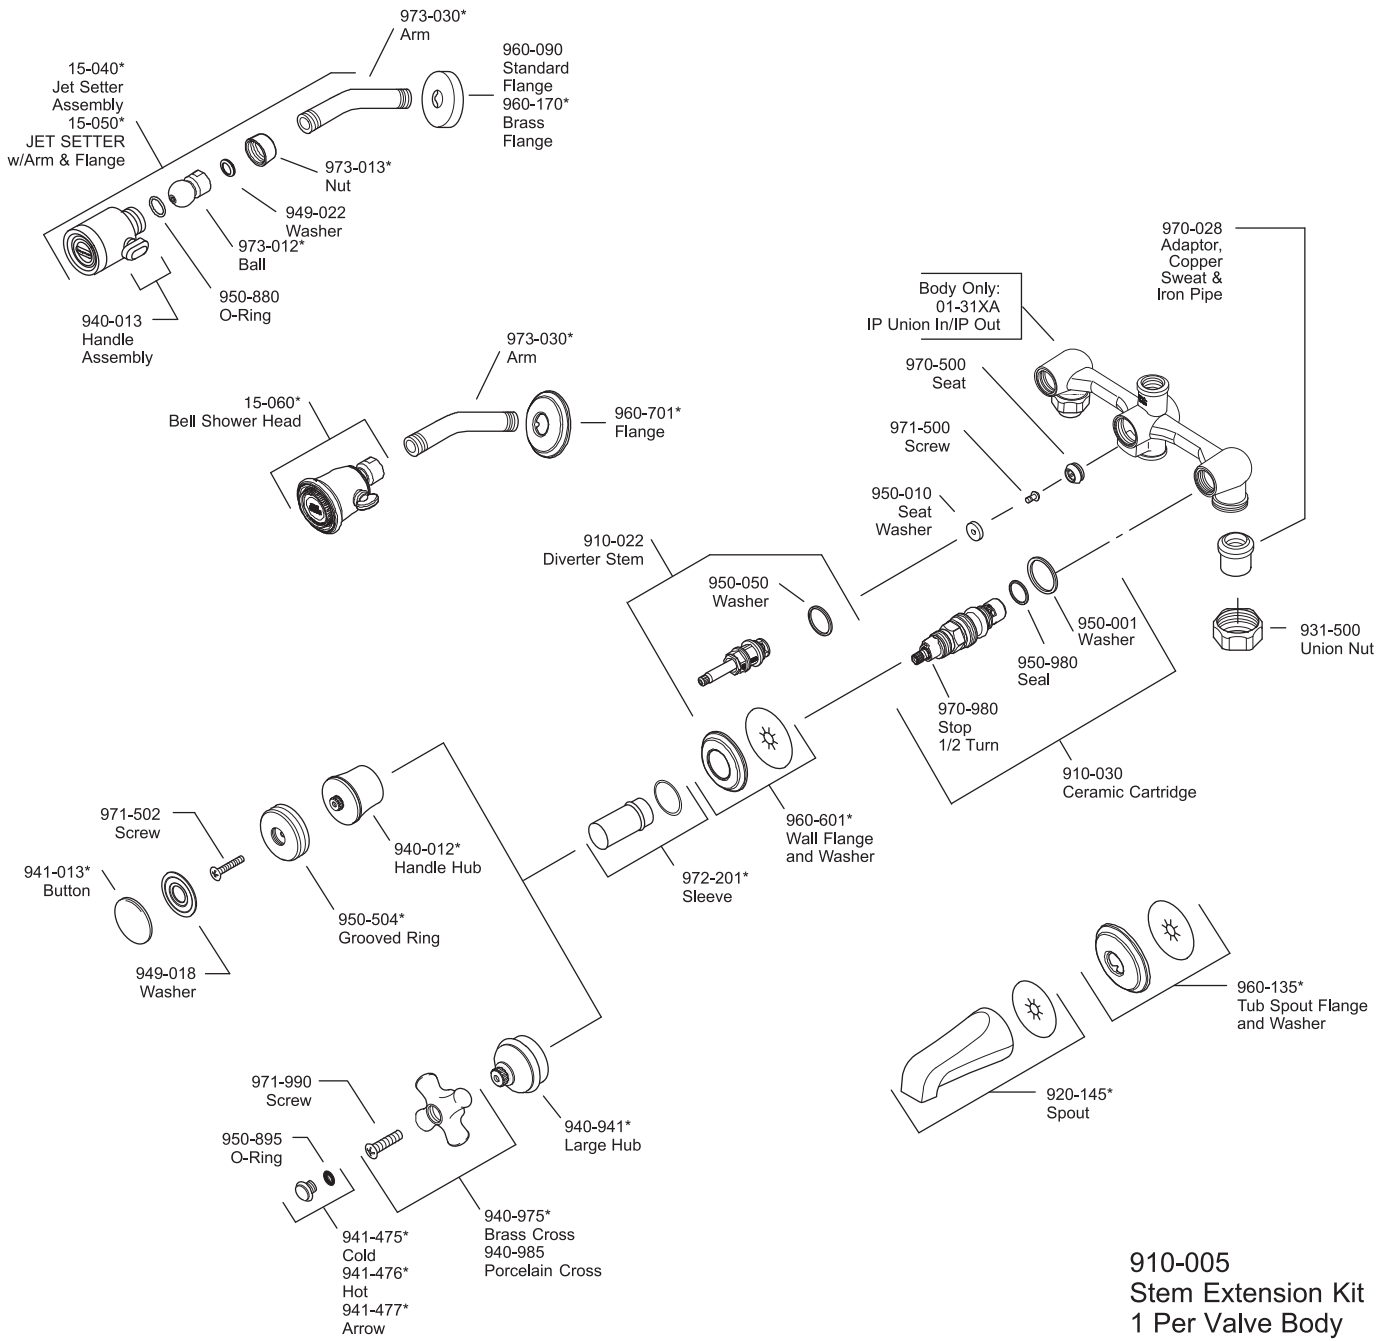

PARTS EXPLOSION

01 Series Three-Handle Tub & Shower

FINISHES * Indicates Finish

A Polished Chrome	M Almond	U Rustic Bronze
B Black	N Antique Bronze	V PVD Polished Brass
E Rustic Pewter	P Polished Brass	W White
D PVD Polished Nickel	Q Satin Brass	Y Tuscan Bronze
J PVD Brushed Nickel	R Copper	Z Oil-Rubbed Bronze
K Satin Nickel	S Stainless Steel	
L Satin Stainless	T Biscuit	

All finishes not available on all parts

Pfister™