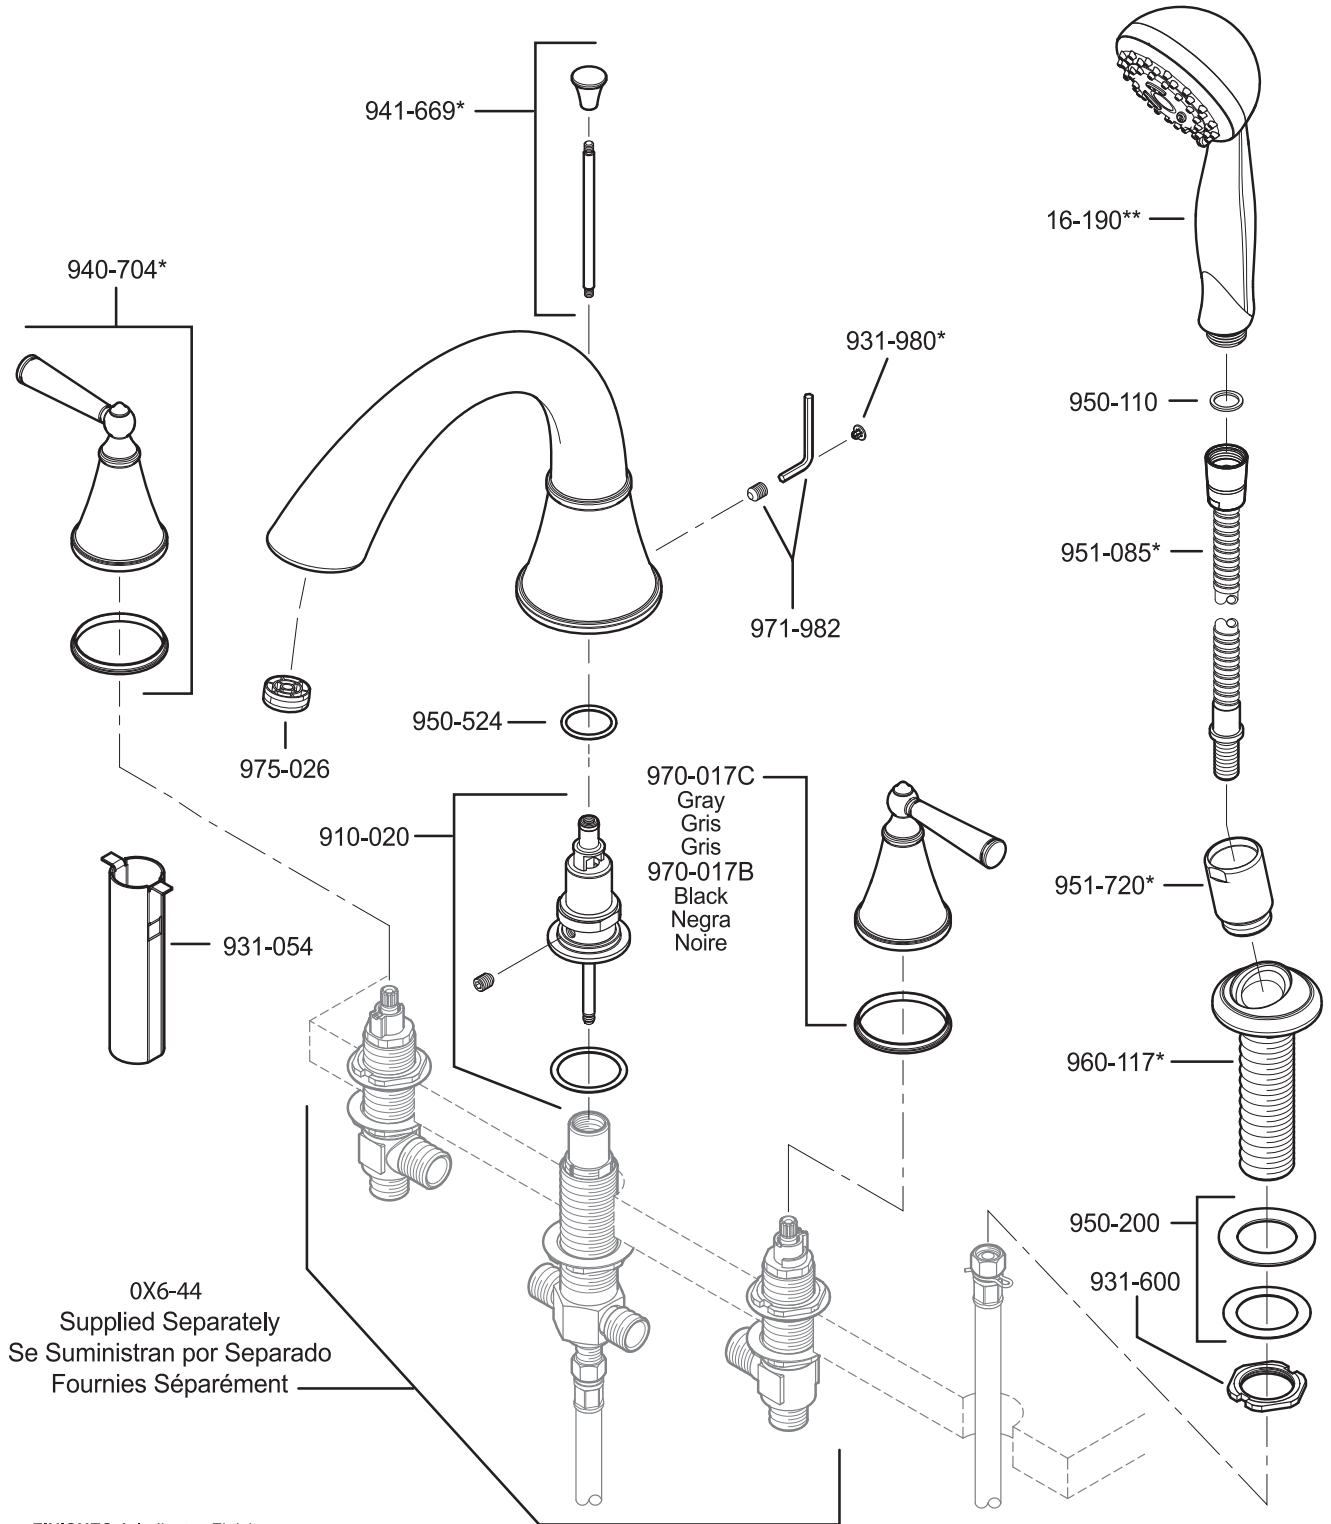

PARTS EXPLOSION

RT6 Series Saxton™ 4 Hole Roman Tub Trim

0X6-44
Supplied Separately
Se Suministran por Separado
Fournies Séparément

FINISHES * Indicates Finish

A Polished Chrome	M Almond	U Rustic Bronze
B Black	N Antique Bronze	V PVD Polished Brass
E Rustic Pewter	P Polished Brass	W White
D PVD Polished Nickel	Q Satin Brass	Y Tuscan Bronze
J PVD Brushed Nickel	R Copper	Z Oil-Rubbed Bronze
K Satin Nickel	S Stainless Steel	
L Satin Stainless	T Biscuit	

All finishes not available on all parts

Pfister™