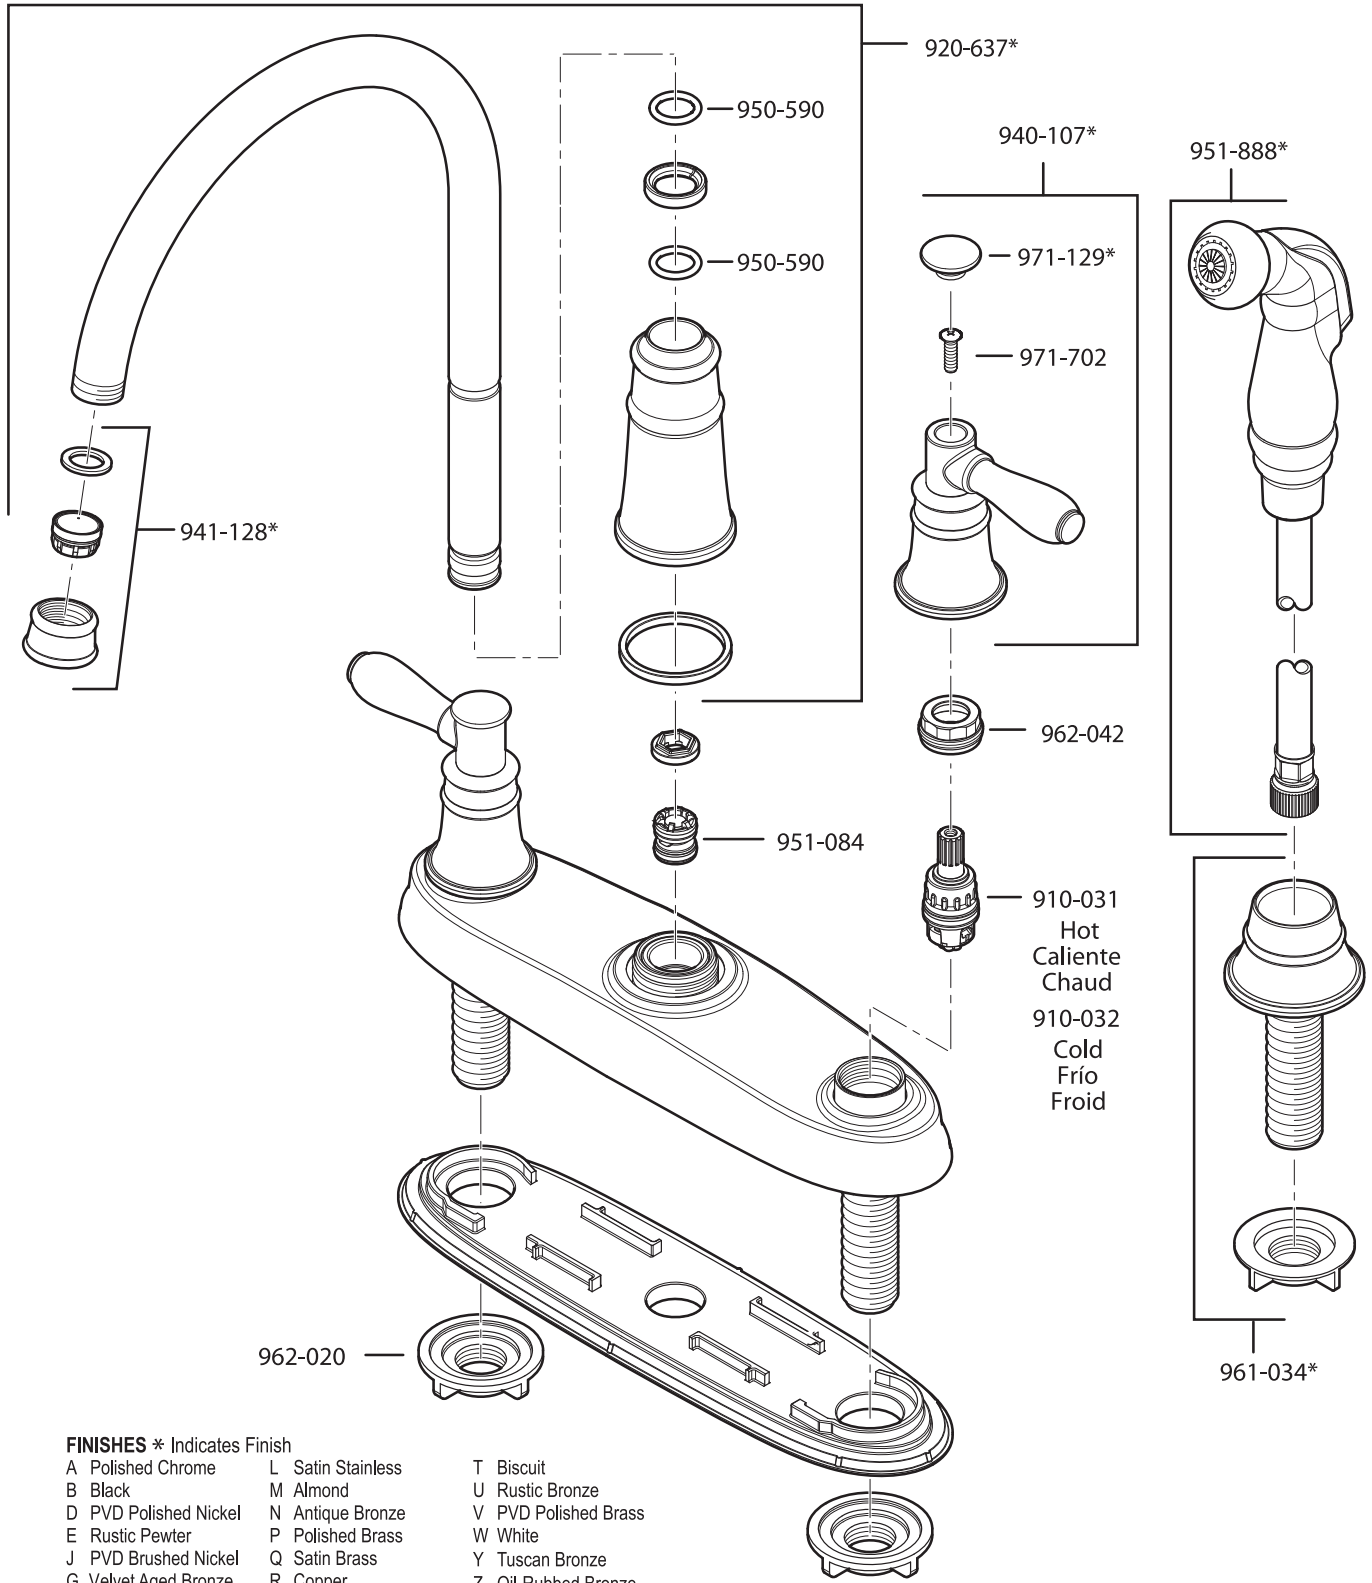

PARTS EXPLOSION

36 Series Harbor™ Collection Two-Handle Kitchen Faucet

FINISHES * Indicates Finish

A Polished Chrome	L Satin Stainless	T Biscuit
B Black	M Almond	U Rustic Bronze
D PVD Polished Nickel	N Antique Bronze	V PVD Polished Brass
E Rustic Pewter	P Polished Brass	W White
J PVD Brushed Nickel	Q Satin Brass	Y Tuscan Bronze
G Velvet Aged Bronze	R Copper	Z Oil-Rubbed Bronze
K Satin Nickel	S Stainless Steel	

All finishes not available on all parts

Pfister™