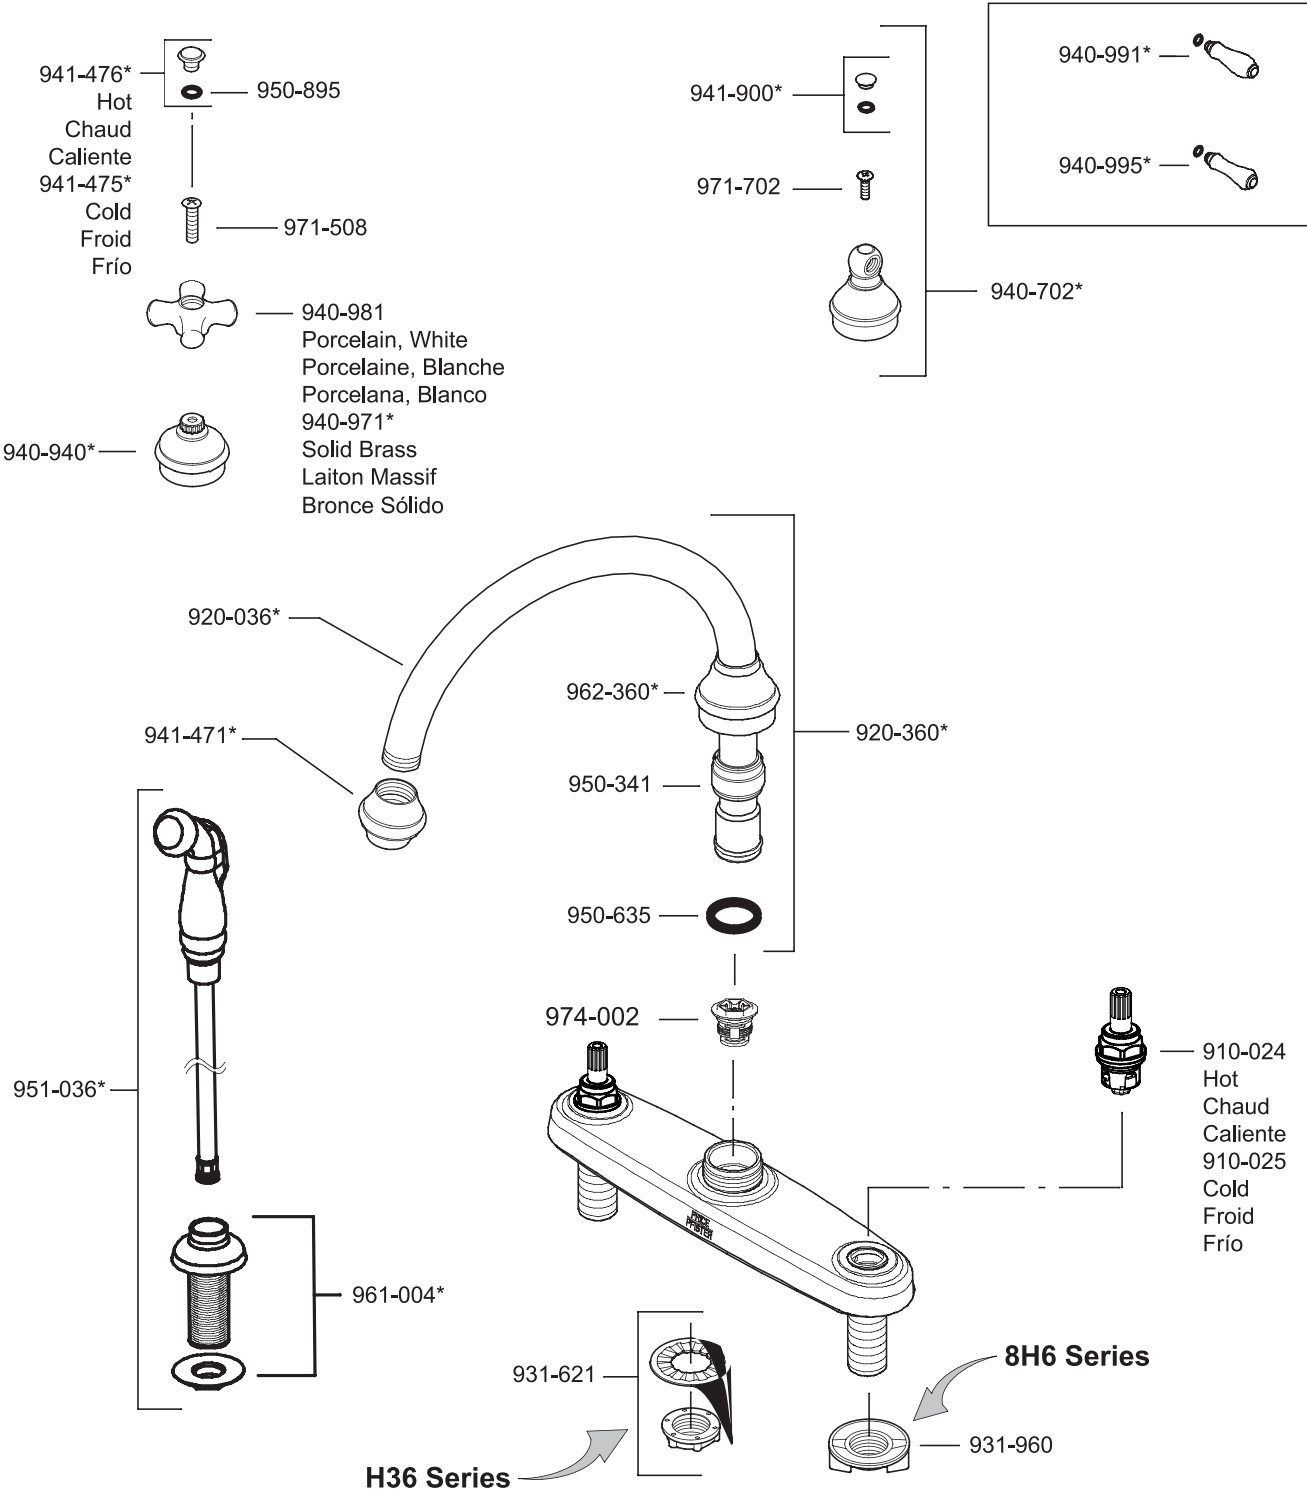

PARTS EXPLOSION

36 Series Two-Handle Kitchen Faucet

1. **FINISHES * Indicates Finish**

A Polished Chrome	M Almond	U Rustic Bronze
B Black	N Antique Bronze	V PVD Polished Brass
E Rustic Pewter	P Polished Brass	W White
D PVD Polished Nickel	Q Satin Brass	Y Tuscan Bronze
J PVD Brushed Nickel	R Copper	Z Oil-Rubbed Bronze
K Satin Nickel	S Stainless Steel	
L Satin Stainless	T Biscuit	

All finishes not available on all parts