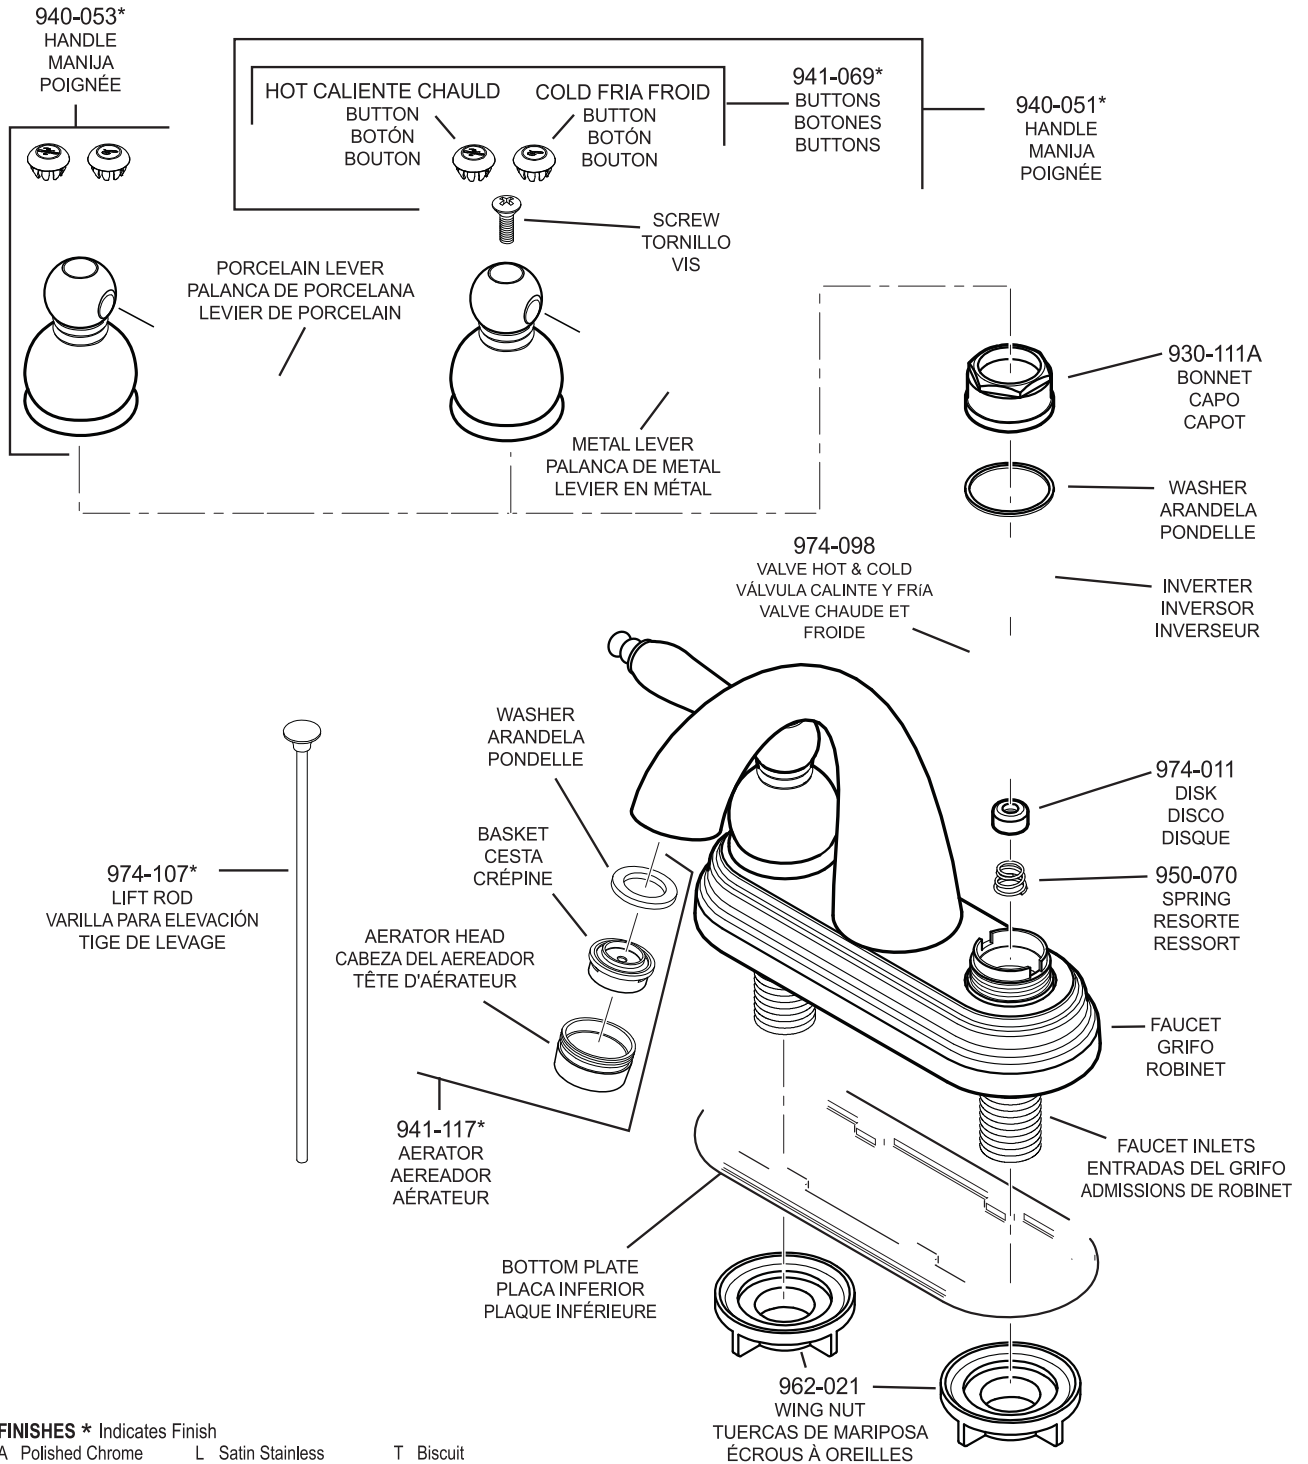

PARTS EXPLOSION

WL2 Classic Series™ 2 Handle, Lavatory Faucet

FINISHES * Indicates Finish

A Polished Chrome	L Satin Stainless	T Biscuit
B Black	M Almond	U Rustic Bronze
D PVD Polished Nickel	N Antique Bronze	V PVD Polished Brass
E Rustic Pewter	P Polished Brass	W White
J PVD Brushed Nickel	Q Satin Brass	Y Tuscan Bronze
G Velvet Aged Bronze	R Copper	Z Oil-Rubbed Bronze
K Satin Nickel	S Stainless Steel	

All finishes not available on all parts

Pfister™