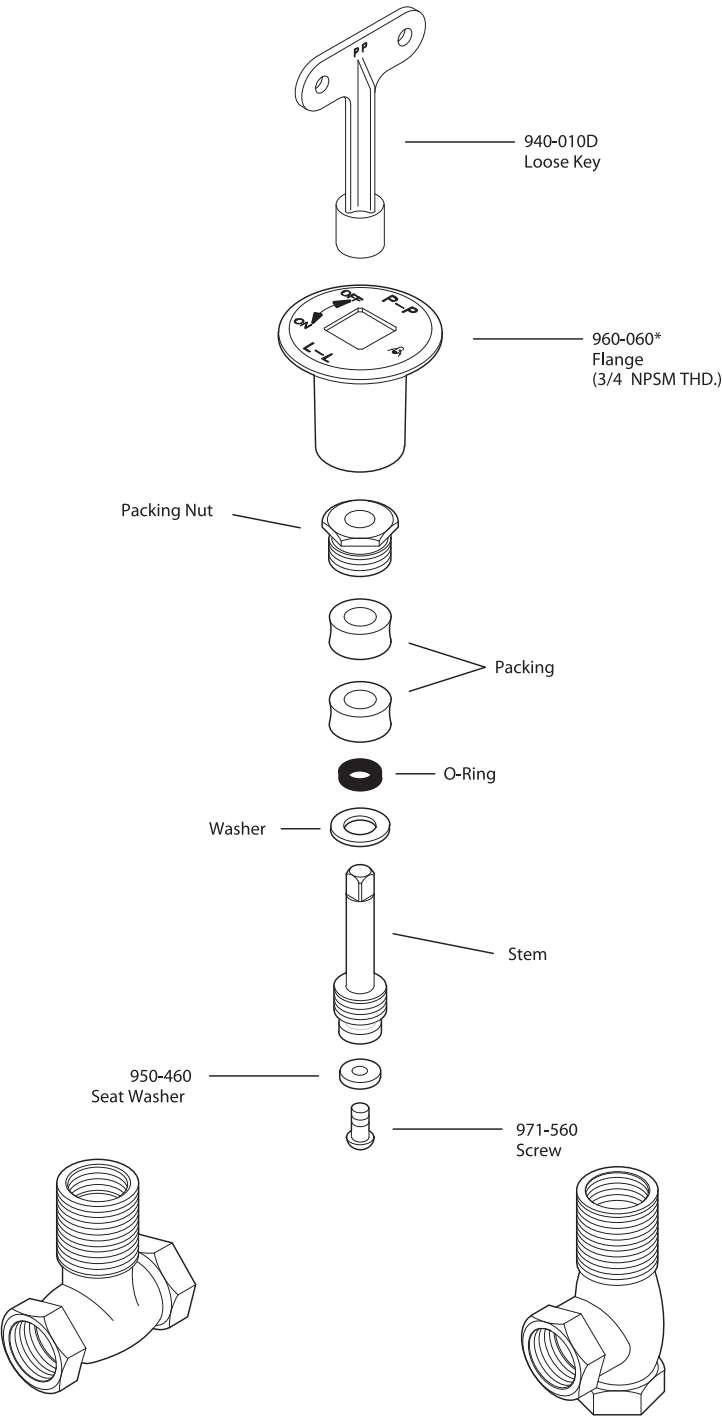

PARTS EXPLOSION

101 Series Gas Log Lighter Valve

1. **FINISHES** * Indicates Finish

A Polished Chrome	M Almond	U Rustic Bronze
B Black	N Antique Bronze	V PVD Polished Brass
E Rustic Pewter	P Polished Brass	W White
D PVD Polished Nickel	Q Satin Brass	Y Tuscan Bronze
J PVD Brushed Nickel	R Copper	Z Oil-Rubbed Bronze
K Satin Nickel	S Stainless Steel	
L Satin Stainless	T Biscuit	

All finishes not available on all parts