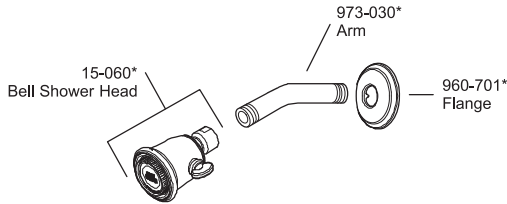

PARTS EXPLOSION

03 Series Two-Handle Tub & Shower