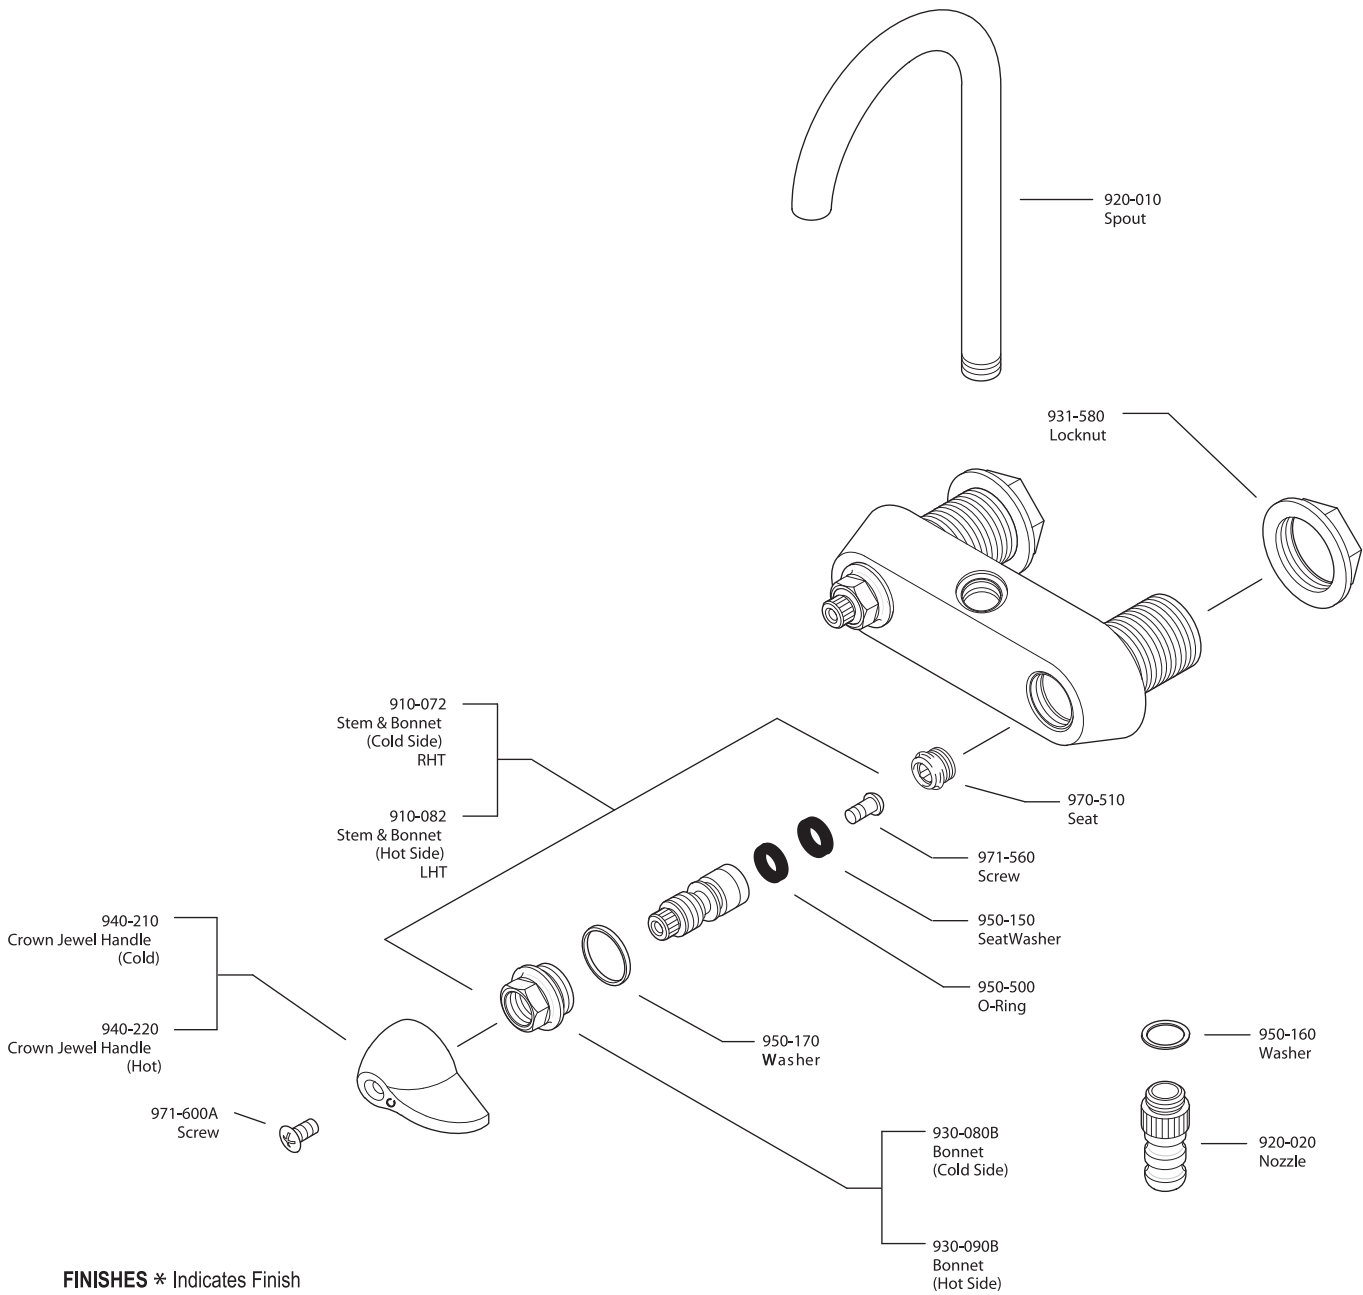

PARTS EXPLOSION

23 Series Bath Cock

FINISHES * Indicates Finish

A Polished Chrome	M Almond	U Rustic Bronze
B Black	N Antique Bronze	V PVD Polished Brass
E Rustic Pewter	P Polished Brass	W White
D PVD Polished Nickel	Q Satin Brass	Y Tuscan Bronze
J PVD Brushed Nickel	R Copper	Z Oil-Rubbed Bronze
K Satin Nickel	S Stainless Steel	
L Satin Stainless	T Biscuit	

All finishes not available on all parts