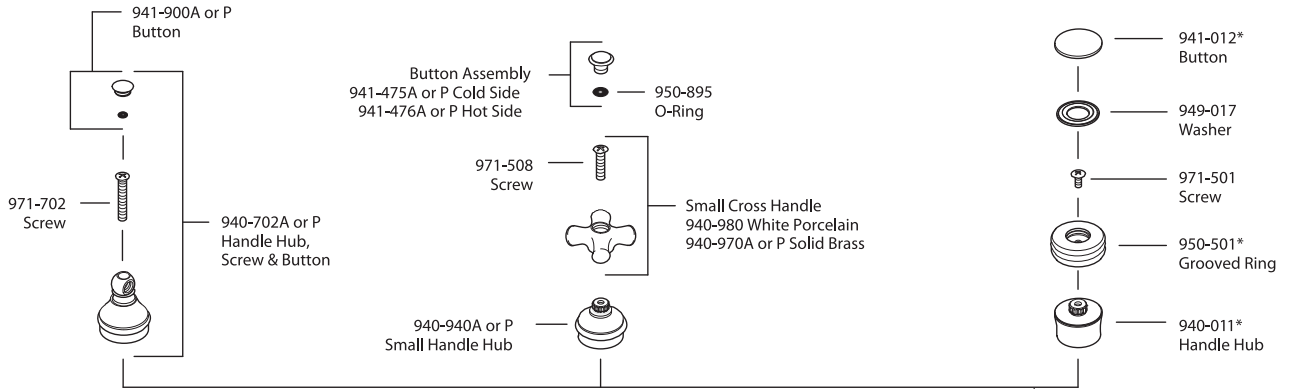

PARTS EXPLOSION

71 Series Bar/Kitchen Island Faucet