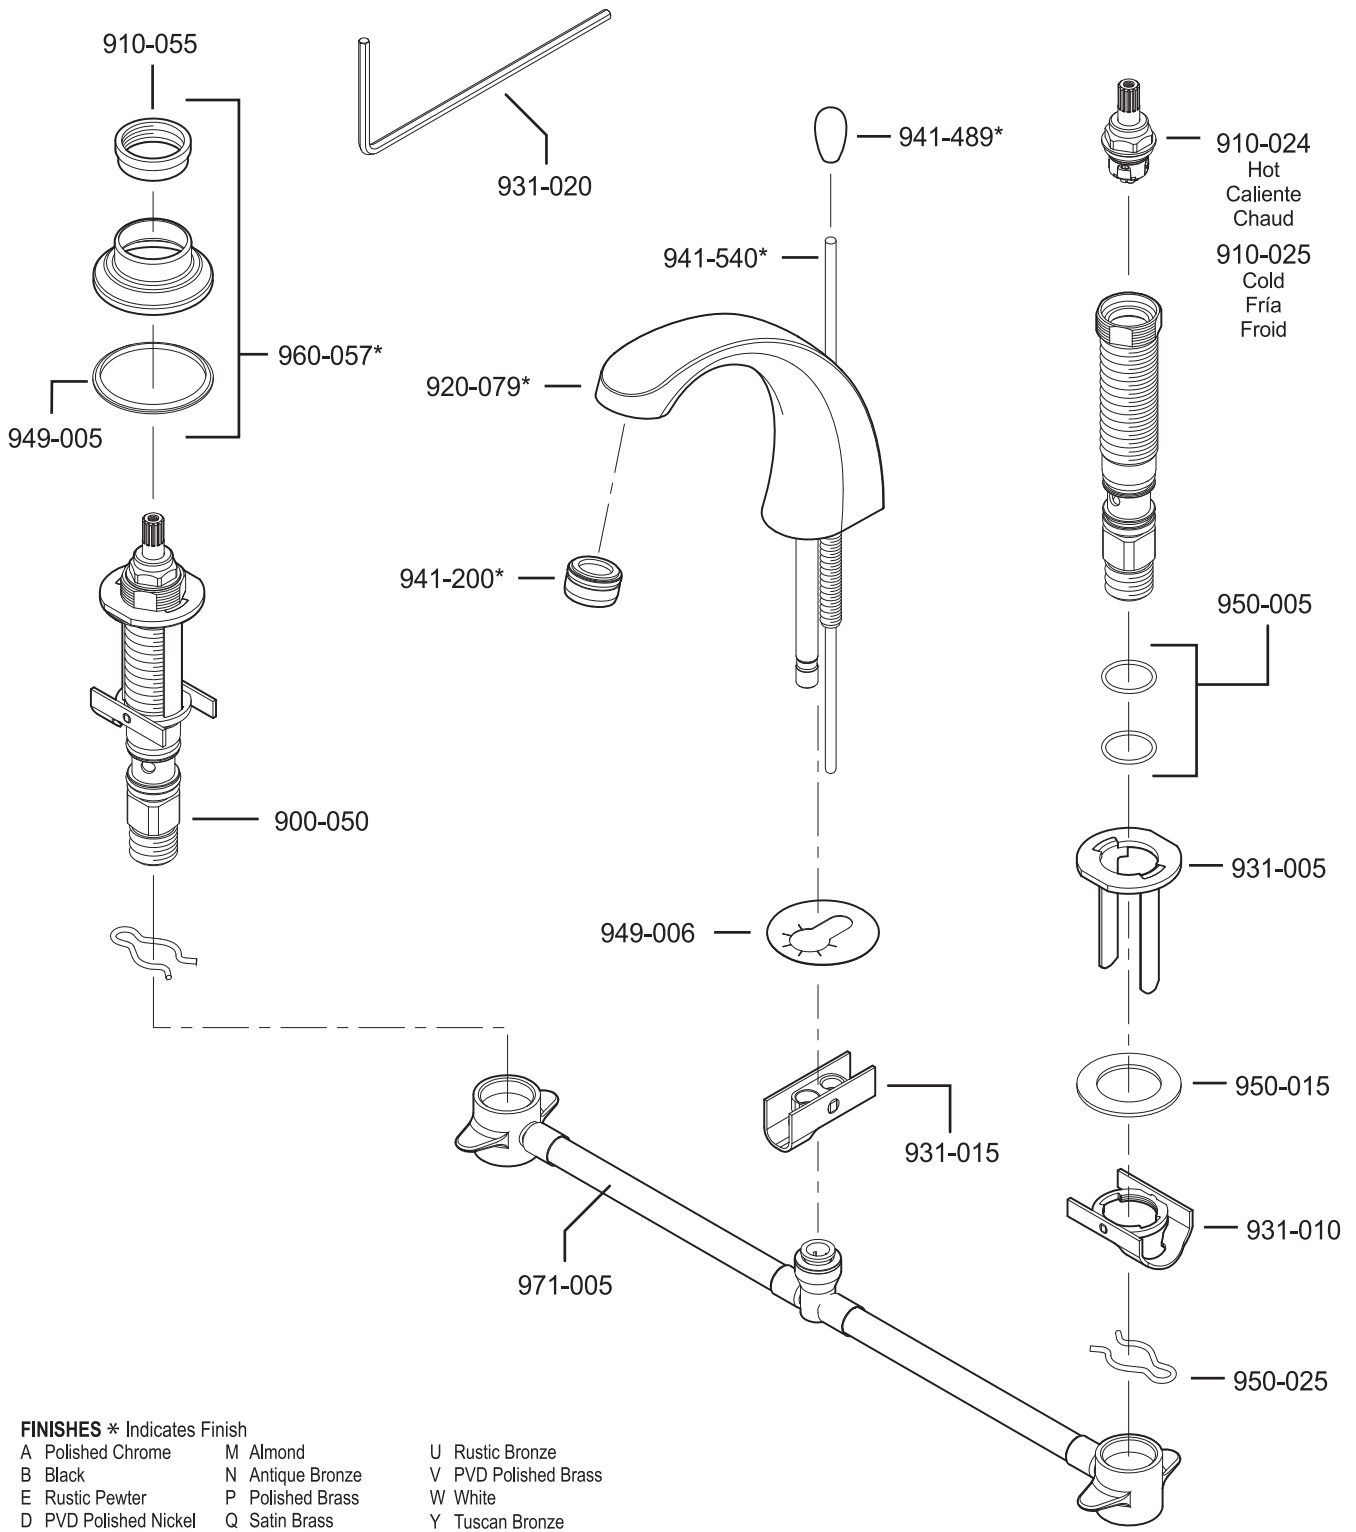

PARTS EXPLOSION

49 Series Parisa® Collection 8"-15" Widespread Lavatory Faucet

1. **FINISHES** * Indicates Finish

A Polished Chrome	M Almond	U Rustic Bronze
B Black	N Antique Bronze	V PVD Polished Brass
E Rustic Pewter	P Polished Brass	W White
D PVD Polished Nickel	Q Satin Brass	Y Tuscan Bronze
J PVD Brushed Nickel	R Copper	Z Oil-Rubbed Bronze
K Satin Nickel	S Stainless Steel	
L Satin Stainless	T Biscuit	

All finishes not available on all parts