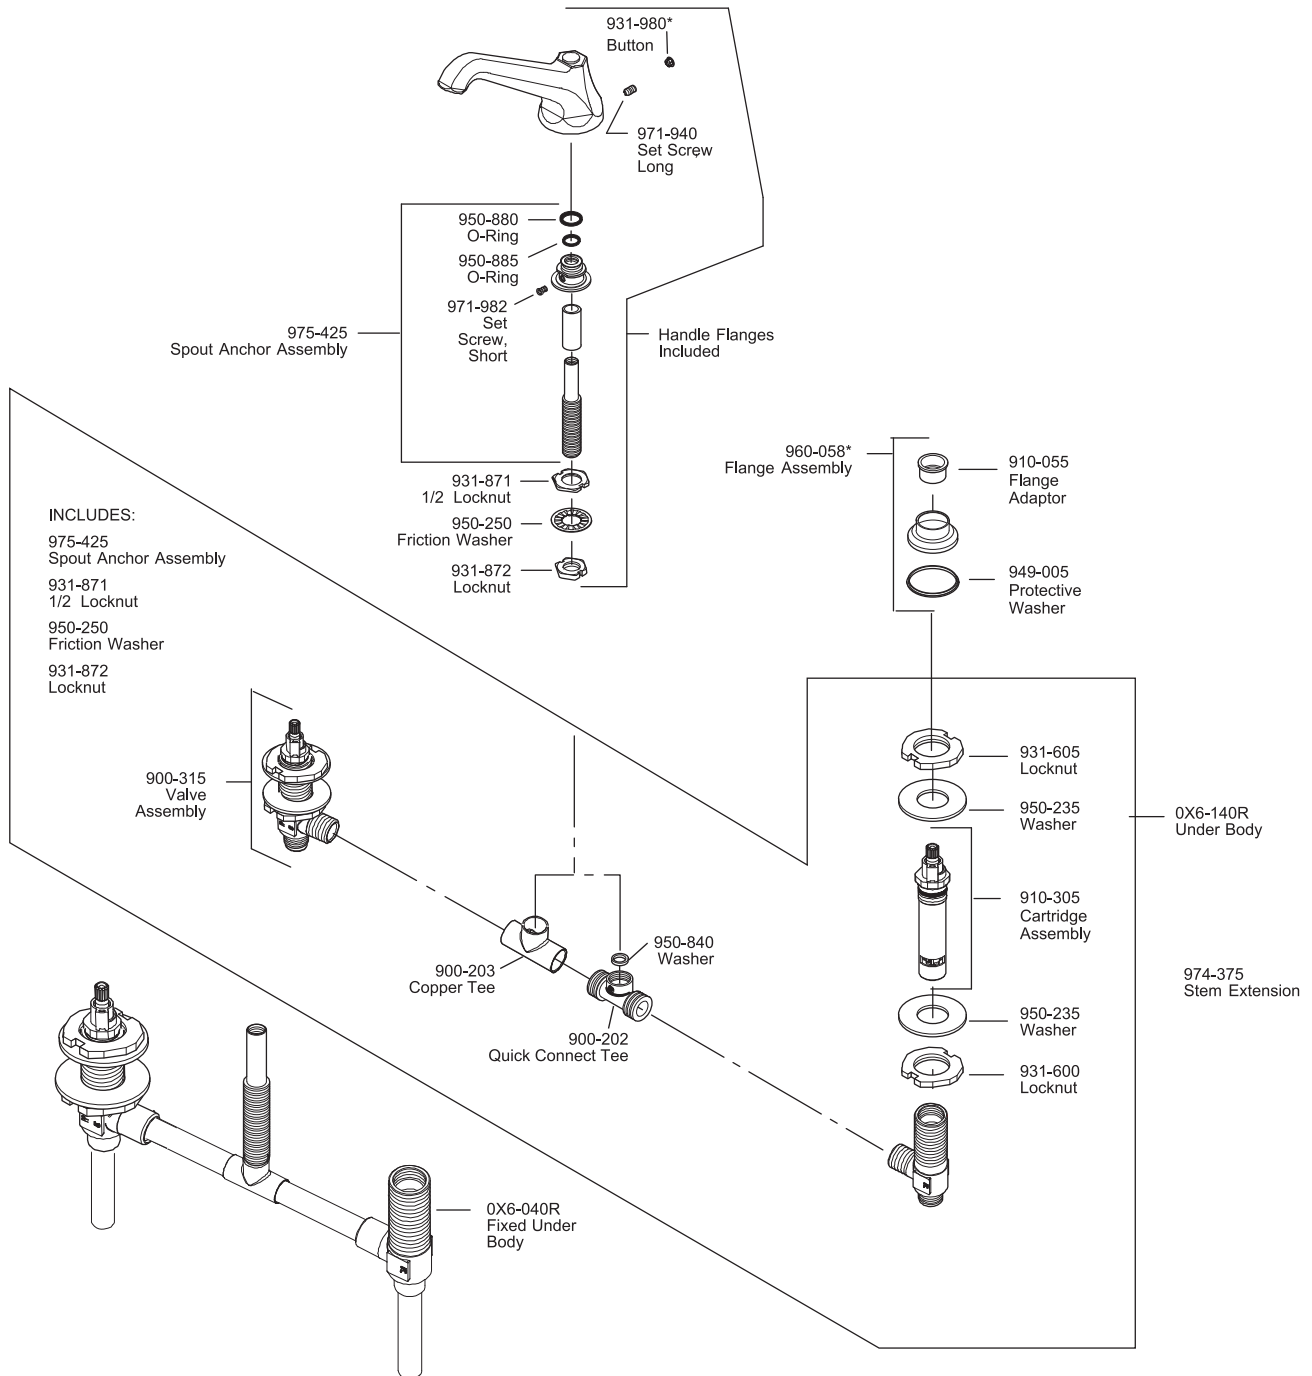

PARTS EXPLOSION

RT6 Series Tribeca® Spout

BODIES AND HHL HUB AND HANDLE TRIM KITS SUPPLIED SEPARATELY

FINISHES * Indicates Finish

A Polished Chrome	M Almond	U Rustic Bronze
B Black	N Antique Bronze	V PVD Polished Brass
E Rustic Pewter	P Polished Brass	W White
D PVD Polished Nickel	Q Satin Brass	Y Tuscan Bronze
J PVD Brushed Nickel	R Copper	Z Oil-Rubbed Bronze
K Satin Nickel	S Stainless Steel	
L Satin Stainless	T Biscuit	

All finishes not available on all parts

Pfister™