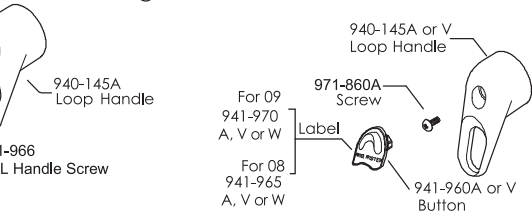

PARTS EXPLOSION

08/09 Series Tub & Shower Trim Kits

940-995*	Solid Brass	
940-996VA	Chrome Lever, Brass End	
940-996AK	Brushed Nickel Lever, Chrome End	
940-996PK	Brushed Nickel Lever, Brass End	
940-996AW	White Lever, Chrome End	
940-994A or V	Oak Wood	
940-900A or V	Acrylic	
940-991A or V	Porcelain, White	
940-992V	Porcelain, Green	
940-993A	Porcelain, Black	
940-905A or V	Swirl Acrylic	

1. **FINISHES * Indicates Finish**

A Polished Chrome	M Almond	U Rustic Bronze
B Black	N Antique Bronze	V PVD Polished Brass
E Rustic Pewter	P Polished Brass	W White
D PVD Polished Nickel	Q Satin Brass	Y Tuscan Bronze
J PVD Brushed Nickel	R Copper	Z Oil-Rubbed Bronze
K Satin Nickel	S Stainless Steel	
L Satin Stainless	T Biscuit	

All finishes not available on all parts