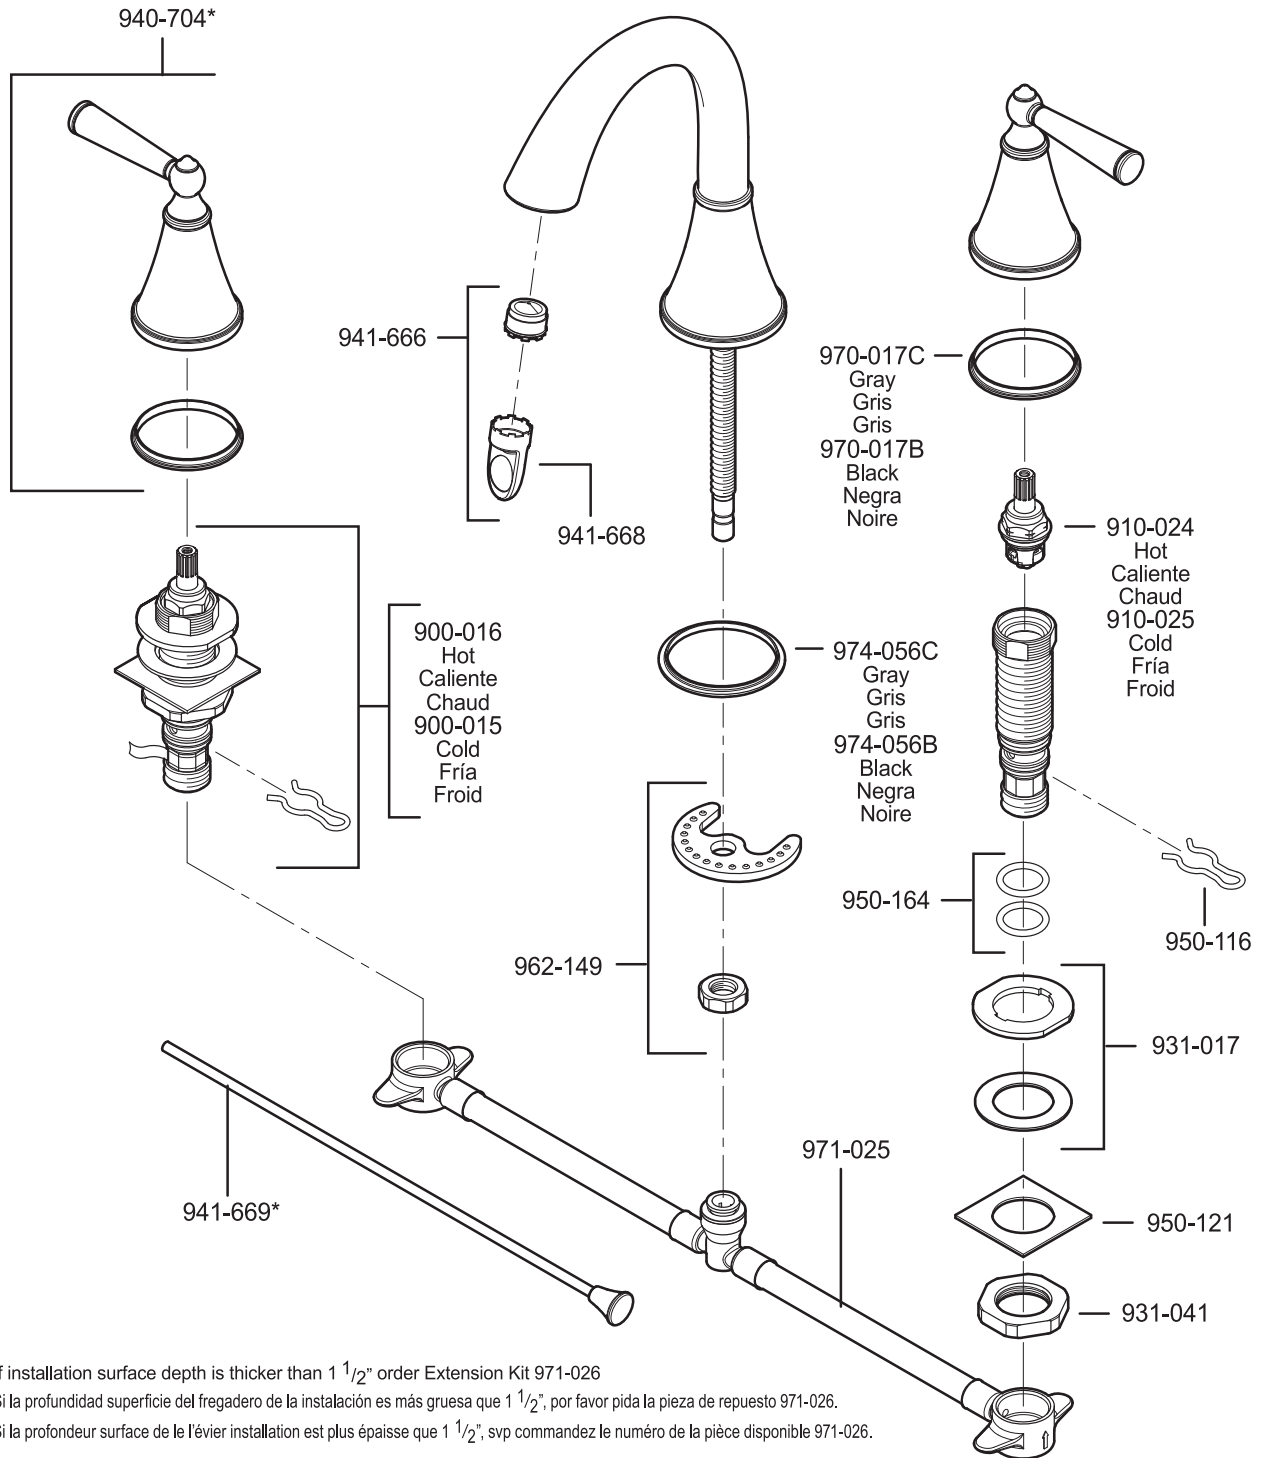

PARTS EXPLOSION

49 Series Saxton™ 8"-15" Widespread Lavatory Faucet

If installation surface depth is thicker than 1 1/2" order Extension Kit 971-026
Si la profundidad superficie del fregadero de la instalación es más gruesa que 1 1/2", por favor pida la pieza de repuesto 971-026.
Si la profondeur surface de le l'évier installation est plus épaisse que 1 1/2", svp commandez le numéro de la pièce disponible 971-026.

1. **FINISHES *** Indicates Finish

A Polished Chrome	M Almond	U Rustic Bronze
B Black	N Antique Bronze	V PVD Polished Brass
E Rustic Pewter	P Polished Brass	W White
D PVD Polished Nickel	Q Satin Brass	Y Tuscan Bronze
J PVD Brushed Nickel	R Copper	Z Oil-Rubbed Bronze
K Satin Nickel	S Stainless Steel	
L Satin Stainless	T Biscuit	

All finishes not available on all parts

Pfister™