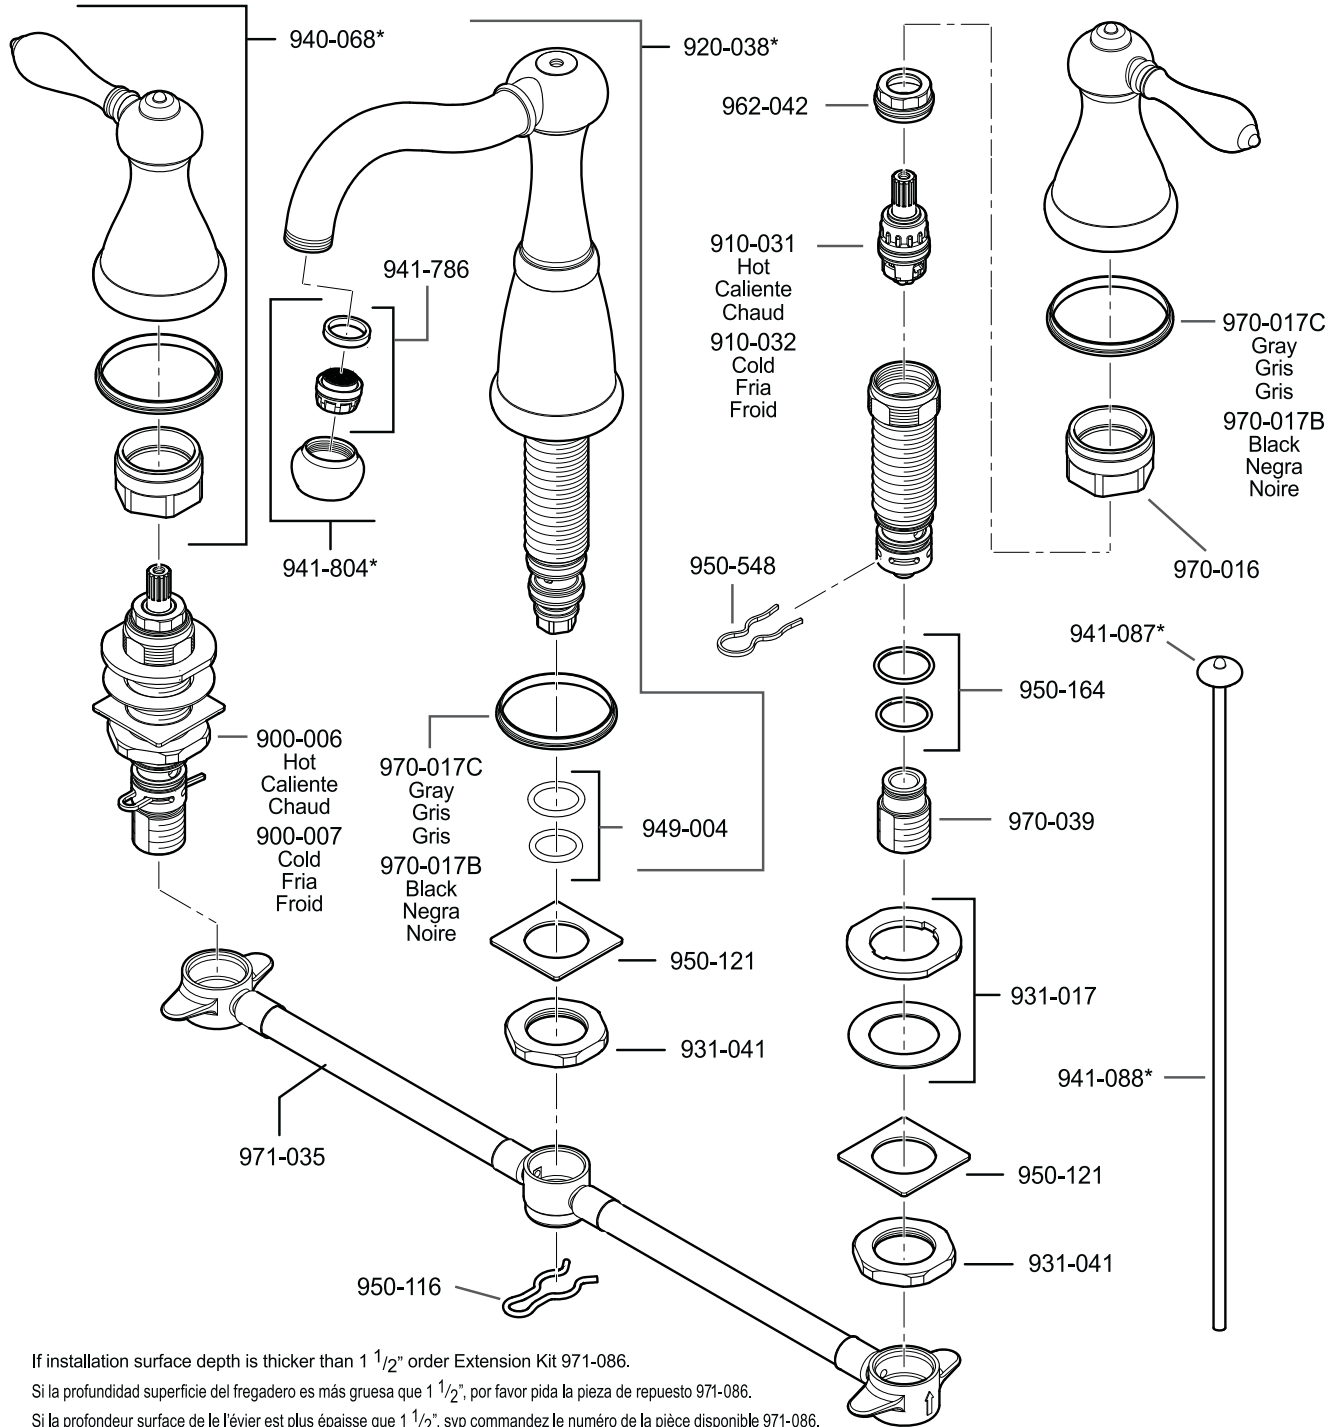

PARTS EXPLOSION

49 Series Marielle™ 8"-15" Widespread Lavatory Faucet

If installation surface depth is thicker than 1 1/2" order Extension Kit 971-086.

Si la profundidad superficie del fregadero es más gruesa que 1 1/2", por favor pida la pieza de repuesto 971-086.

Si la profondeur surface de le évier est plus épaisse que 1 1/2", svp commandez le numéro de la pièce disponible 971-086.

FINISHES * Indicates Finish

A Polished Chrome	L Satin Stainless	T Biscuit
B Black	M Almond	U Rustic Bronze
D PVD Polished Nickel	N Antique Bronze	V PVD Polished Brass
E Rustic Pewter	P Polished Brass	W White
J PVD Brushed Nickel	Q Satin Brass	Y Tuscan Bronze
G Velvet Aged Bronze	R Copper	Z Oil-Rubbed Bronze
K Satin Nickel	S Stainless Steel	

All finishes not available on all parts

Pfister™