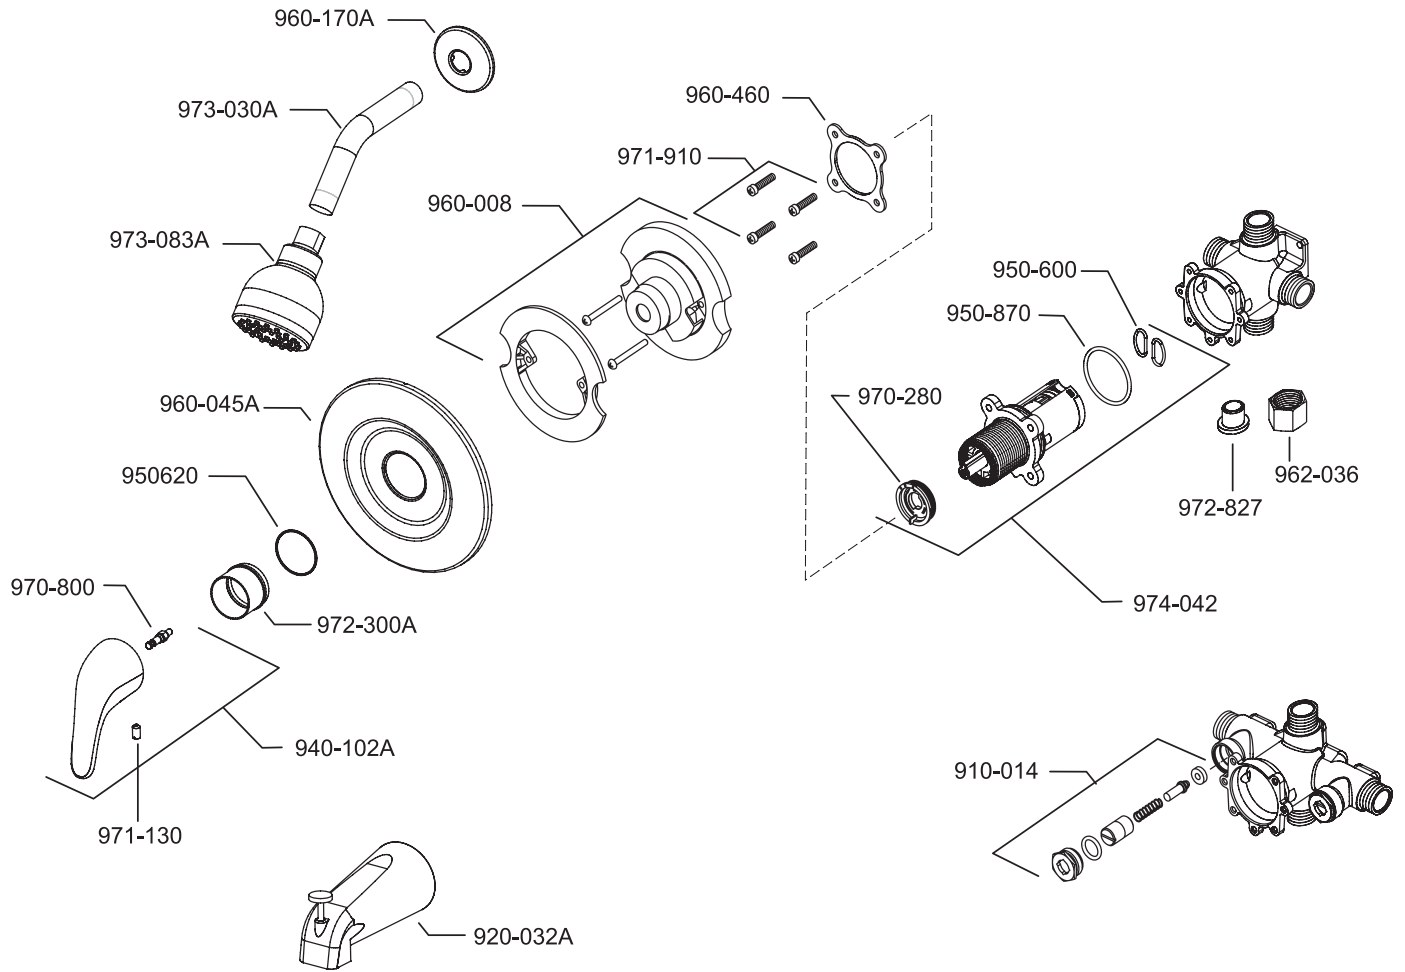

PARTS EXPLOSION

PRO-PP80 • PRO-PP81 • PRO-PP82 • PRO-PP83

Pfister™