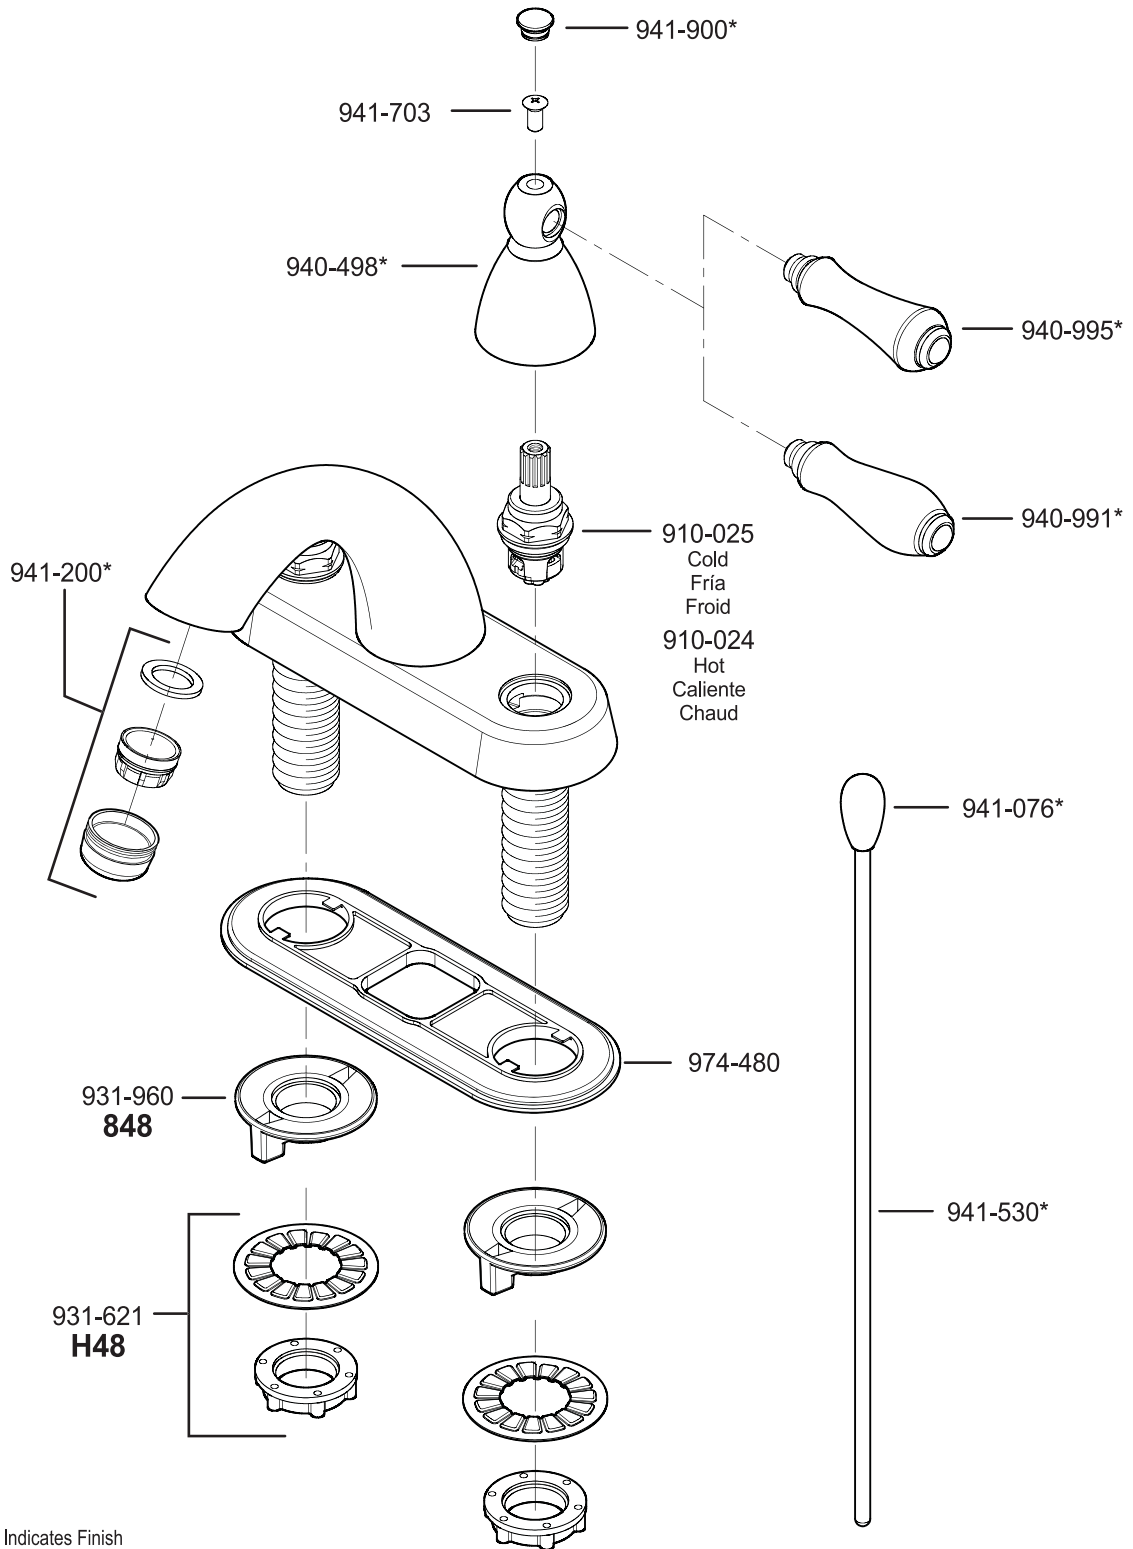

PARTS EXPLOSION

48 Series Carmel® Collection 4" Centerset Lavatory Faucet

1. **FINISHES** * Indicates Finish

A Polished Chrome	M Almond	U Rustic Bronze
B Black	N Antique Bronze	V PVD Polished Brass
E Rustic Pewter	P Polished Brass	W White
D PVD Polished Nickel	Q Satin Brass	Y Tuscan Bronze
J PVD Brushed Nickel	R Copper	Z Oil-Rubbed Bronze
K Satin Nickel	S Stainless Steel	
L Satin Stainless	T Biscuit	

All finishes not available on all parts

Pfister™