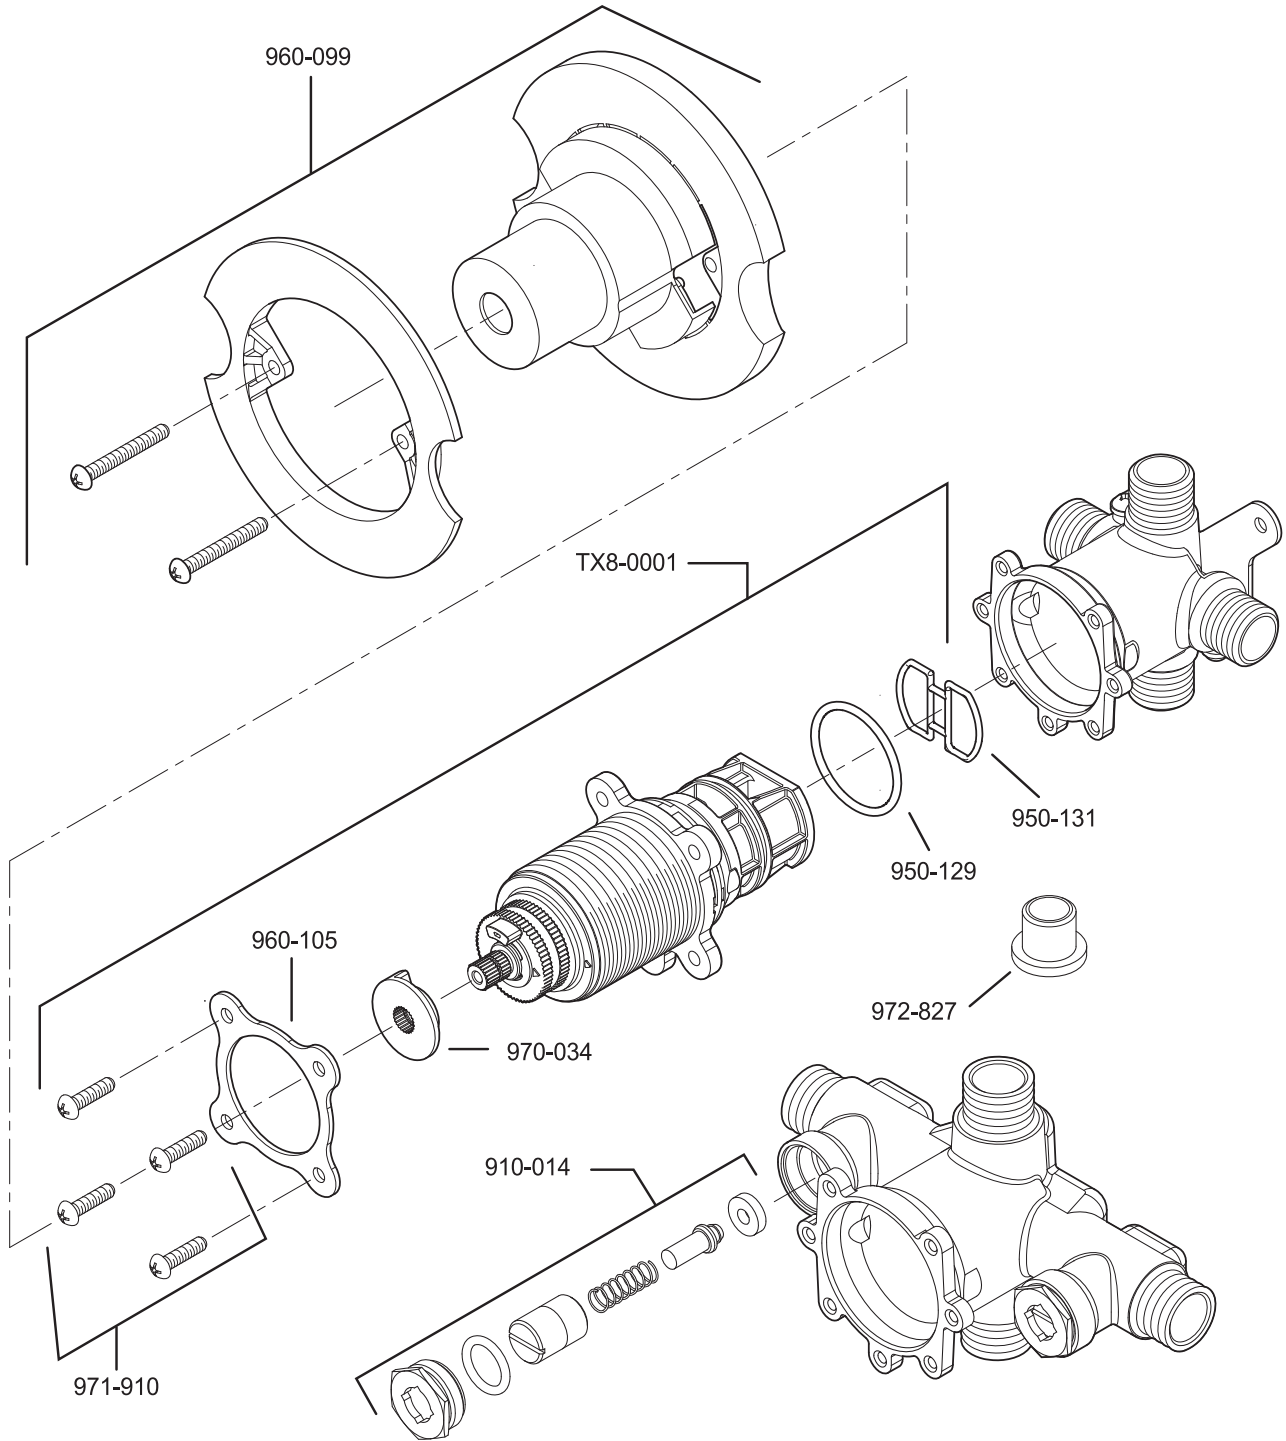

PARTS EXPLOSION

TX8 Series Thermostatic Tub & Shower Valve Bodies

FINISHES * Indicates Finish

A Polished Chrome	M Almond	U Rustic Bronze
B Black	N Antique Bronze	V PVD Polished Brass
E Rustic Pewter	P Polished Brass	W White
D PVD Polished Nickel	Q Satin Brass	Y Tuscan Bronze
J PVD Brushed Nickel	R Copper	Z Oil-Rubbed Bronze
K Satin Nickel	S Stainless Steel	
L Satin Stainless	T Biscuit	

All finishes not available on all parts

Pfister™