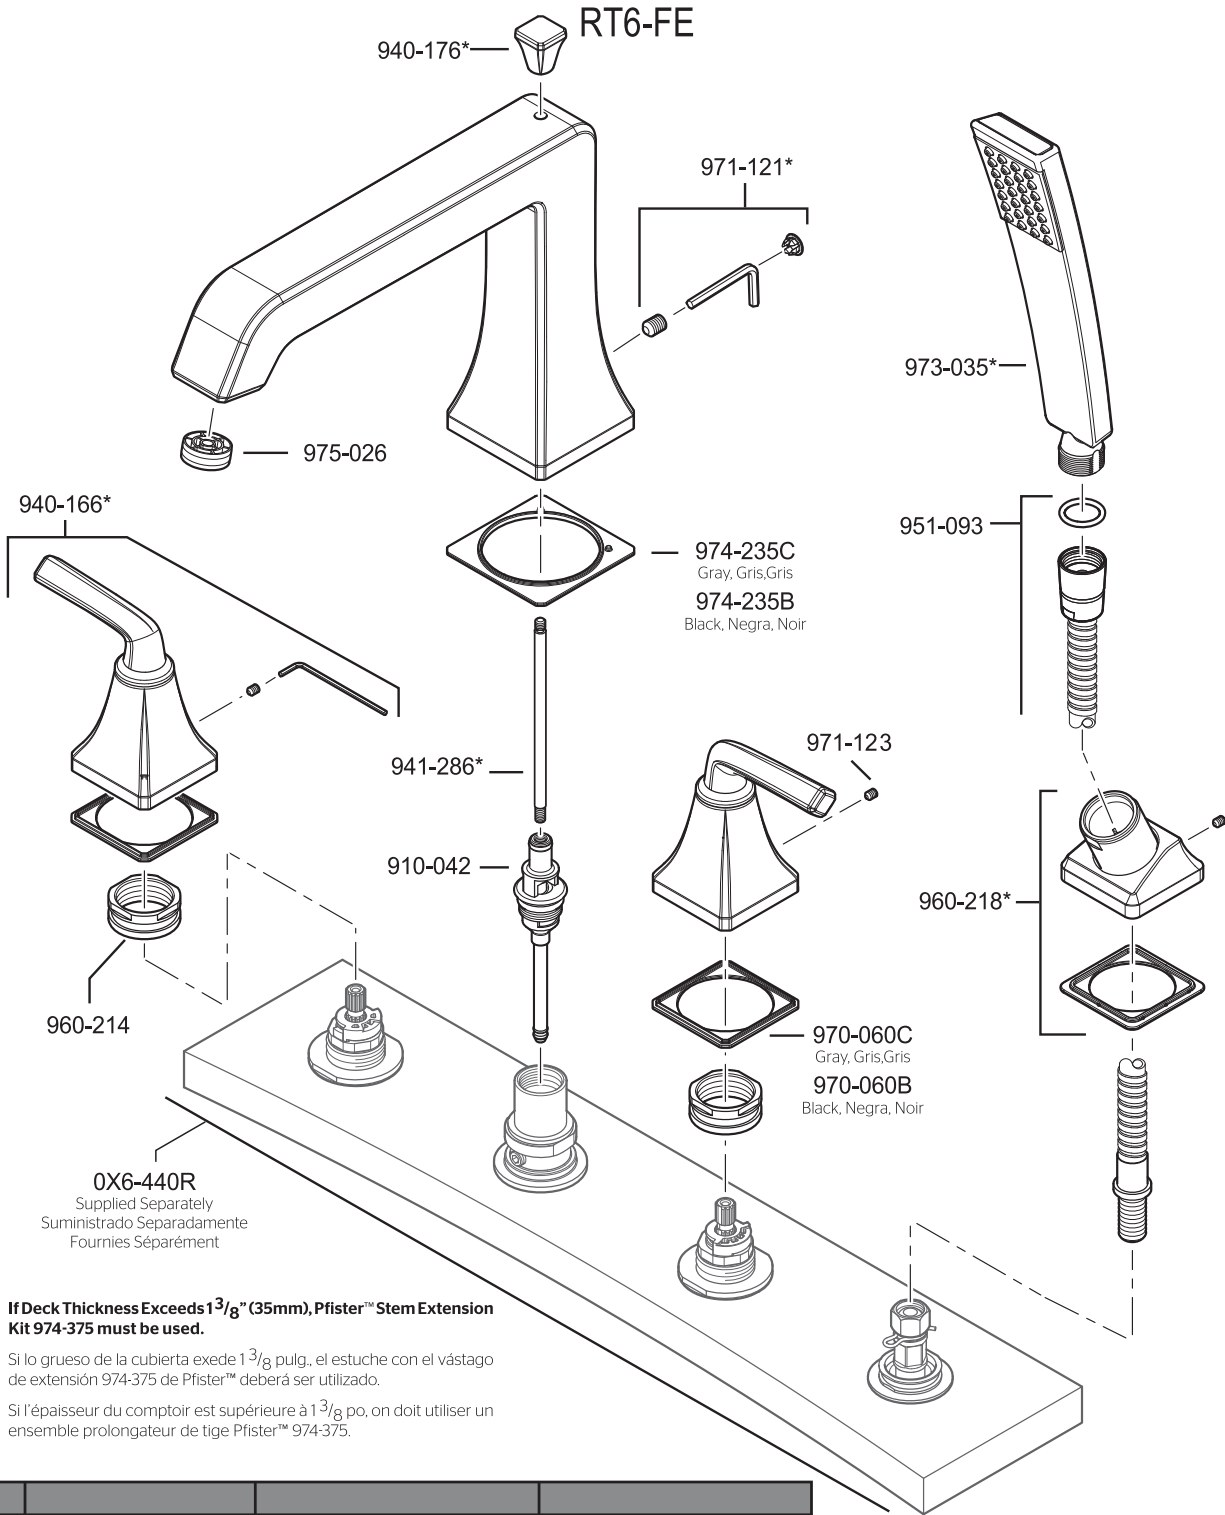

PARTS EXPLOSION

If Deck Thickness Exceeds 1³/₈" (35mm), Pfister™ Stem Extension Kit 974-375 must be used.

Si lo grueso de la cubierta exede 1³/₈ pulg., el estuche con el vástago de extensión 974-375 de Pfister™ deberá ser utilizado.

Si l'épaisseur du comptoir est supérieure à 1³/₈ po, on doit utiliser un ensemble prolongateur de tige Pfister™ 974-375.

A	Polished Chrome	Cromo Pulido	Chrome Poli
D	PVD Polished Nickel	PVD Niquel Pulido	PVD Nickel Poli
J	PVD Brushed Nickel	PVD Niquel Cepillado	PVD Nickel Brosse
Y	Tuscan Bronze	Bronce Toscano	Bronze Le Toscan