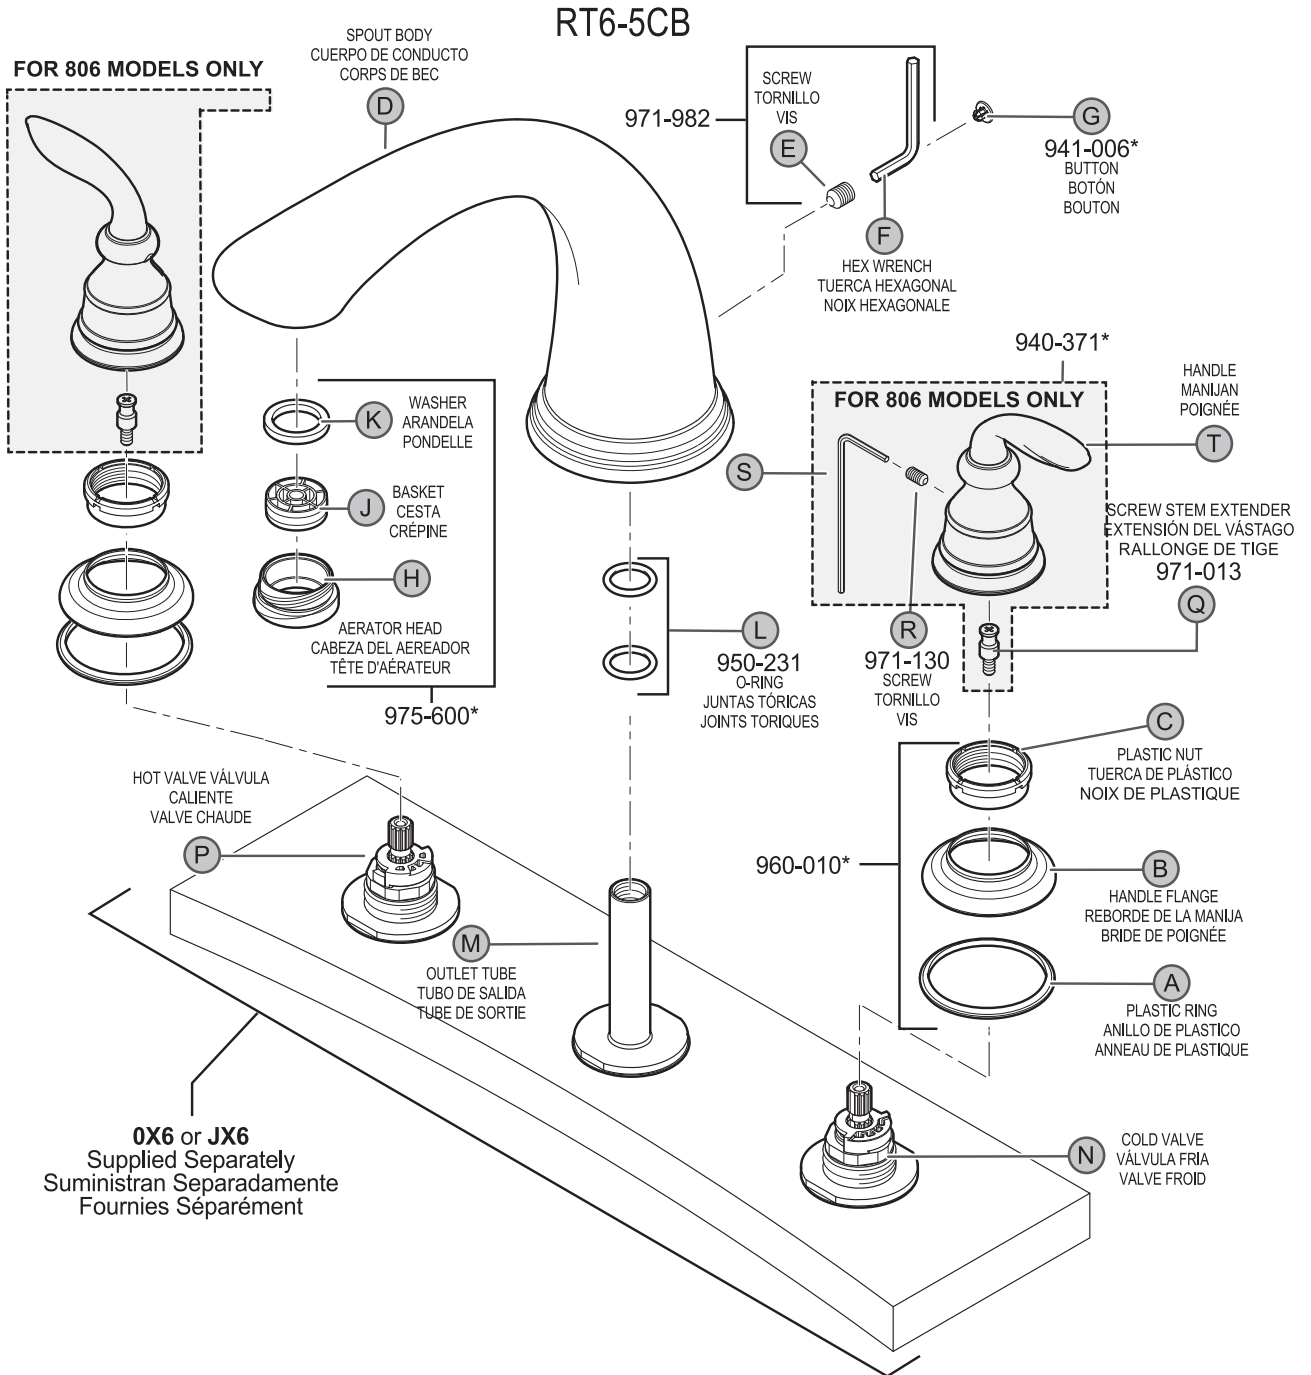

PARTS EXPLOSION

A	Polished Chrome	Cromo Pulido	Chrome Poli
E	Rustic Pewter	Peltre Rústico	Étain Rustique
J	PVD Brushed Nickel	PVD Niquel Cepillado	PVD Nickel Brosse
U	Rustic Bronze	Bronce Rústico	Bronze Rustique
Y	Tuscan Bronze	Bronce Toscano	Bronze Le Toscan