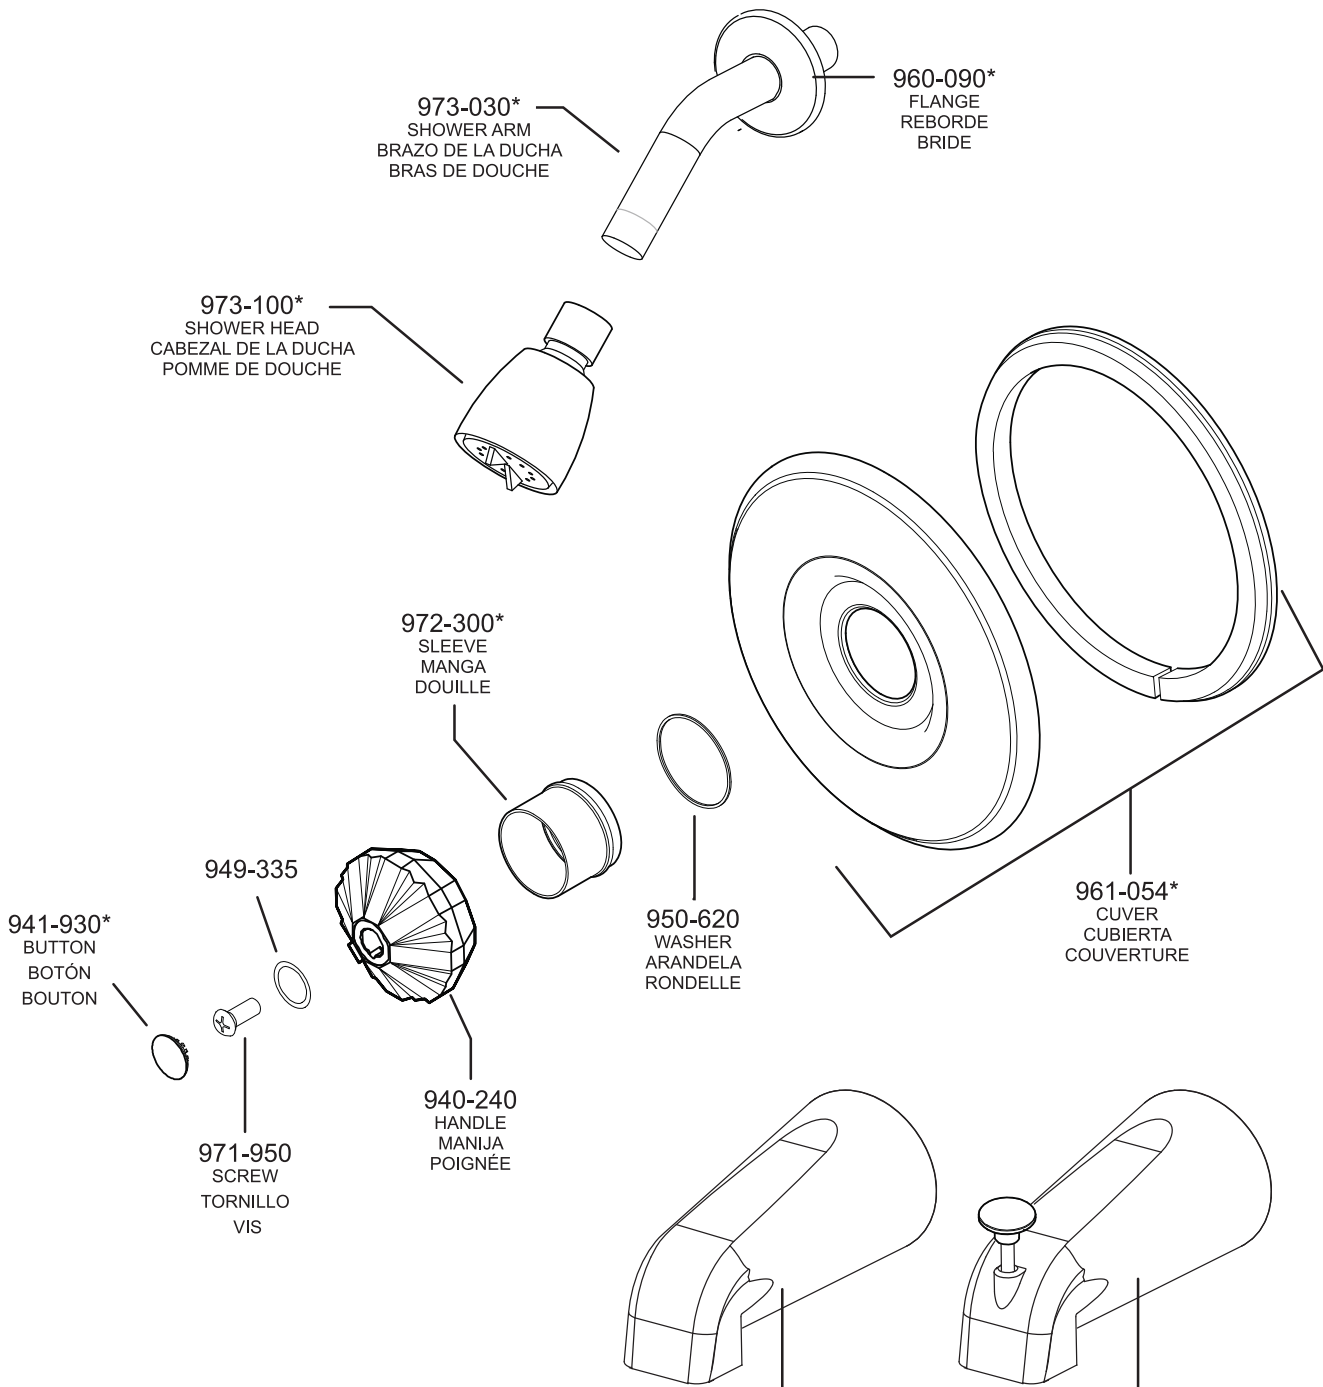

PARTS EXPLOSION

R89 Pfister Series™ Tub & Shower Trim Faucet

FINISHES * Indicates Finish

A Polished Chrome	M Almond	U Rustic Bronze
B Black	N Antique Bronze	V PVD Polished Brass
E Rustic Pewter	P Polished Brass	W White
D PVD Polished Nickel	Q Satin Brass	Y Tuscan Bronze
J PVD Brushed Nickel	R Copper	Z Oil-Rubbed Bronze
K Satin Nickel	S Stainless Steel	
L Satin Stainless	T Biscuit	

All finishes not available on all parts