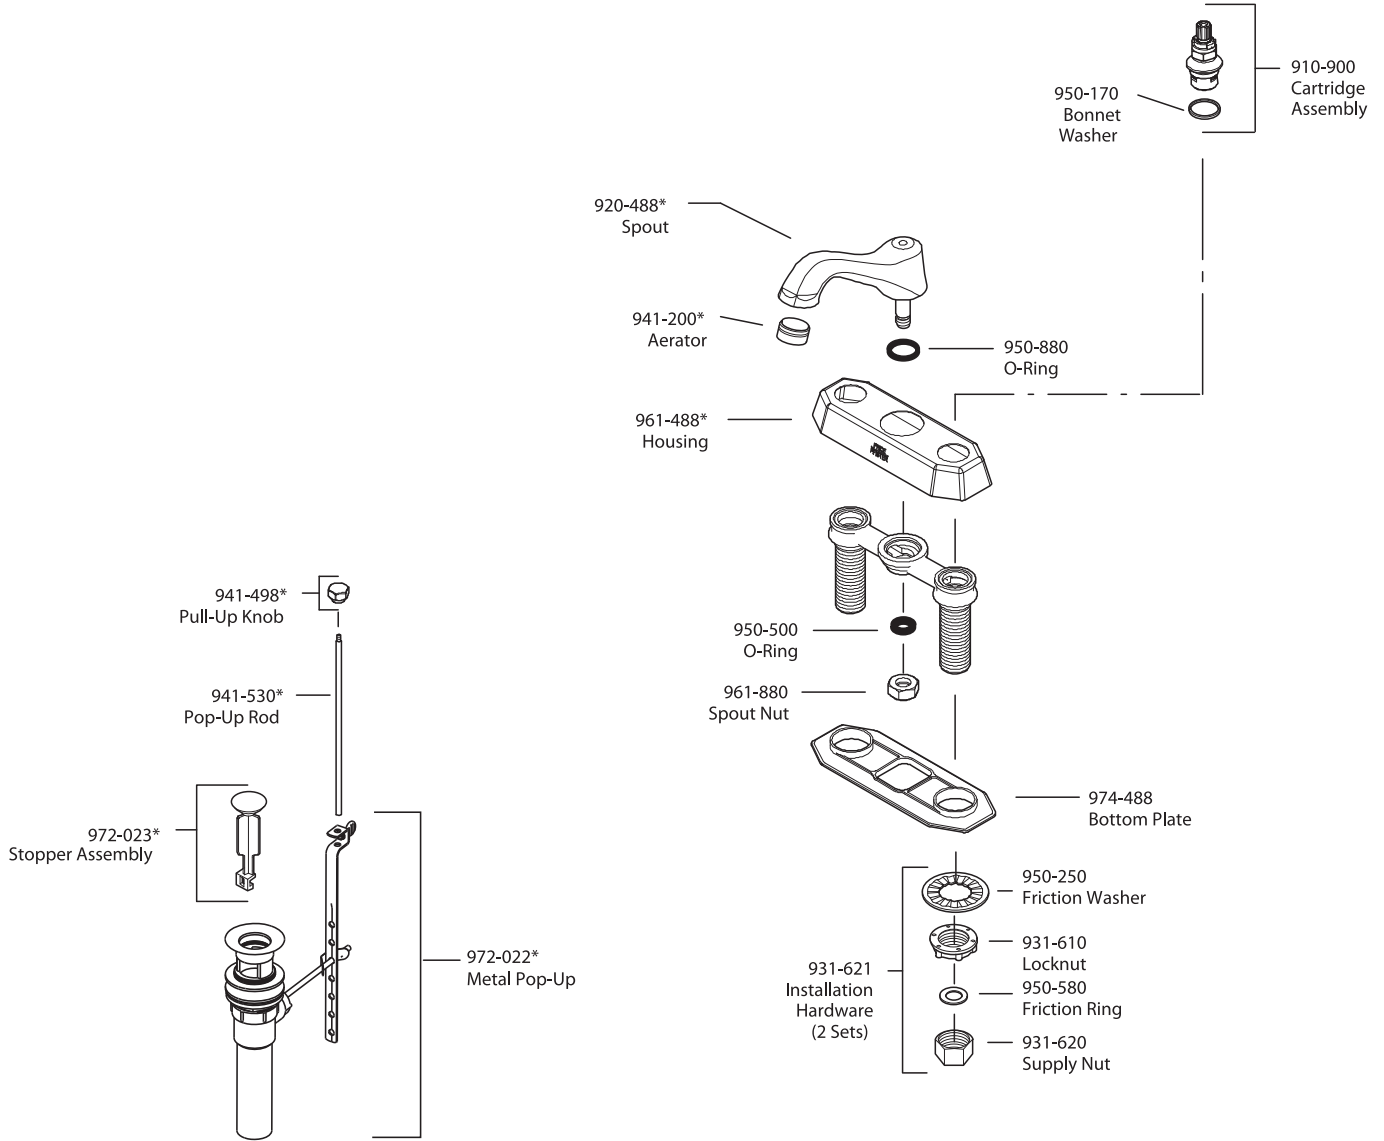

PARTS EXPLOSION

48 Series Tribeca® Collection 4" Centerset Lavatory Faucet

FINISHES * Indicates Finish

A Polished Chrome	M Almond	U Rustic Bronze
B Black	N Antique Bronze	V PVD Polished Brass
E Rustic Pewter	P Polished Brass	W White
D PVD Polished Nickel	Q Satin Brass	Y Tuscan Bronze
J PVD Brushed Nickel	R Copper	Z Oil-Rubbed Bronze
K Satin Nickel	S Stainless Steel	
L Satin Stainless	T Biscuit	

All finishes not available on all parts