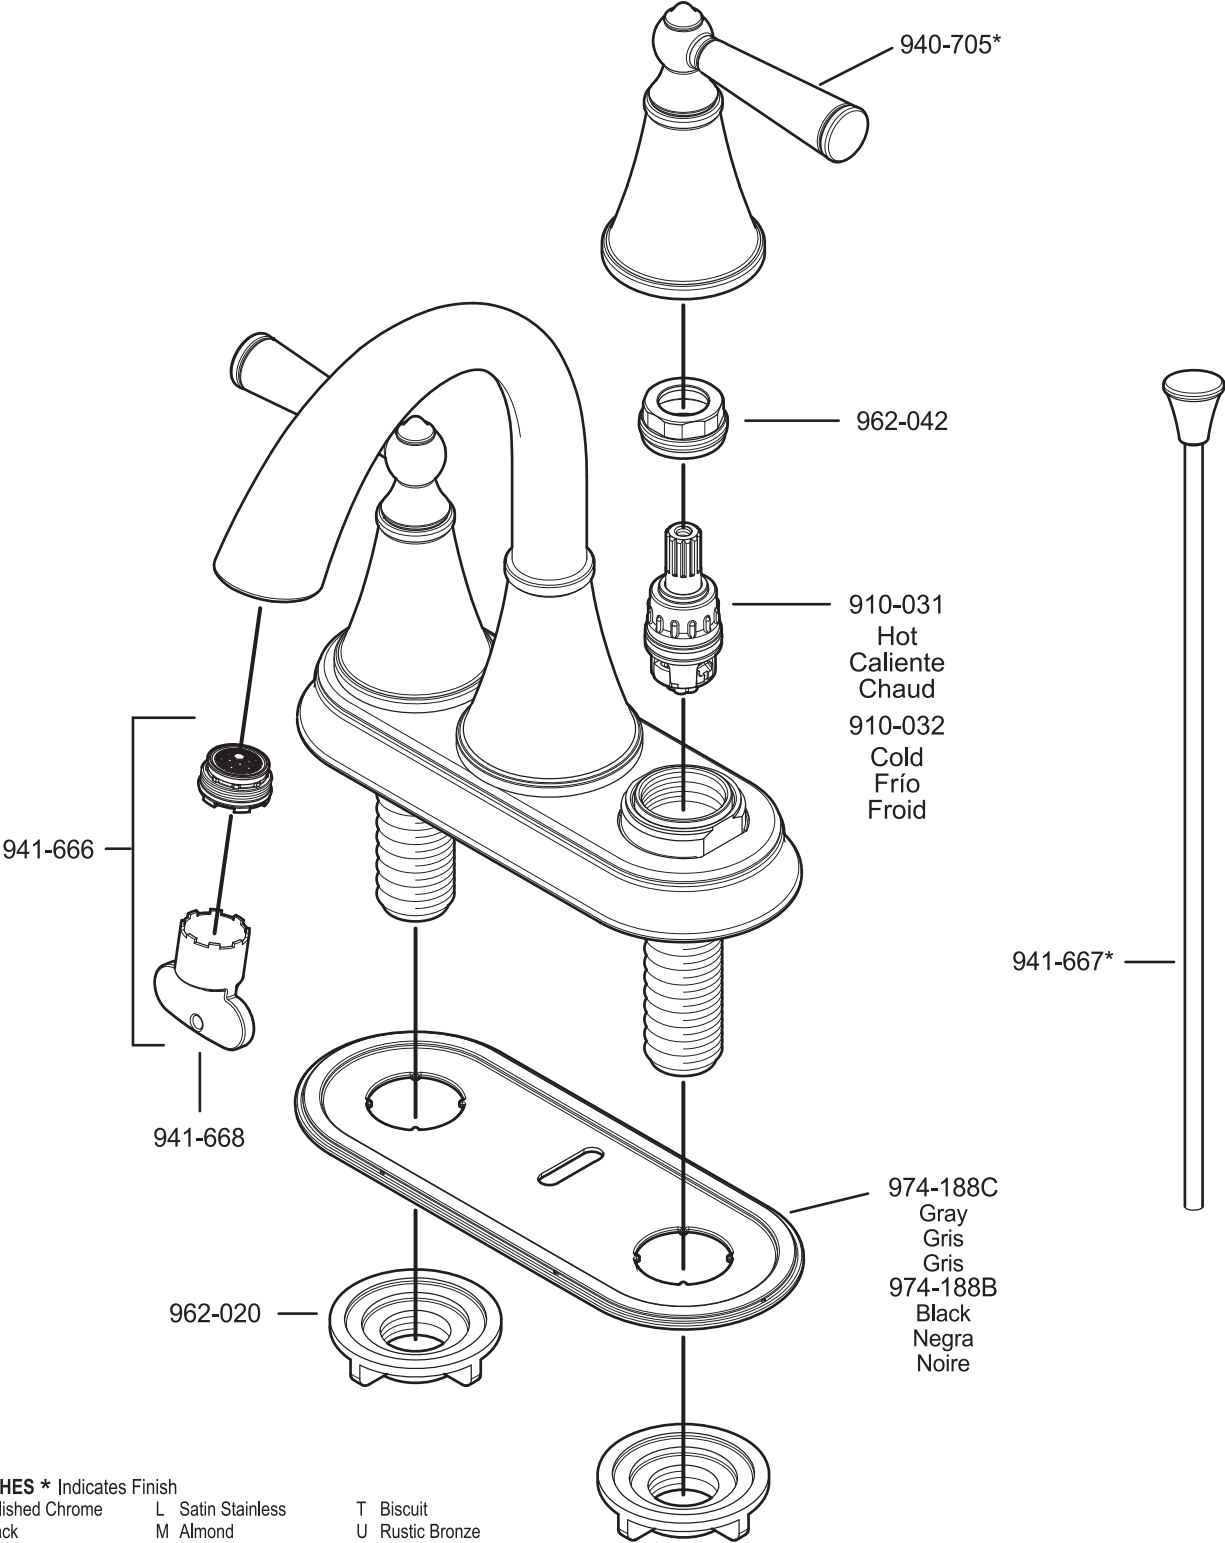

PARTS EXPLOSION

48 Series Saxton™ Collection 4" Centerset Lavatory Faucet

1. **FINISHES** * Indicates Finish

A Polished Chrome	L Satin Stainless	T Biscuit
B Black	M Almond	U Rustic Bronze
D PVD Polished Nickel	N Antique Bronze	V PVD Polished Brass
E Rustic Pewter	P Polished Brass	W White
J PVD Brushed Nickel	Q Satin Brass	Y Tuscan Bronze
G Velvet Aged Bronze	R Copper	Z Oil-Rubbed Bronze
K Satin Nickel	S Stainless Steel	

All finishes not available on all parts