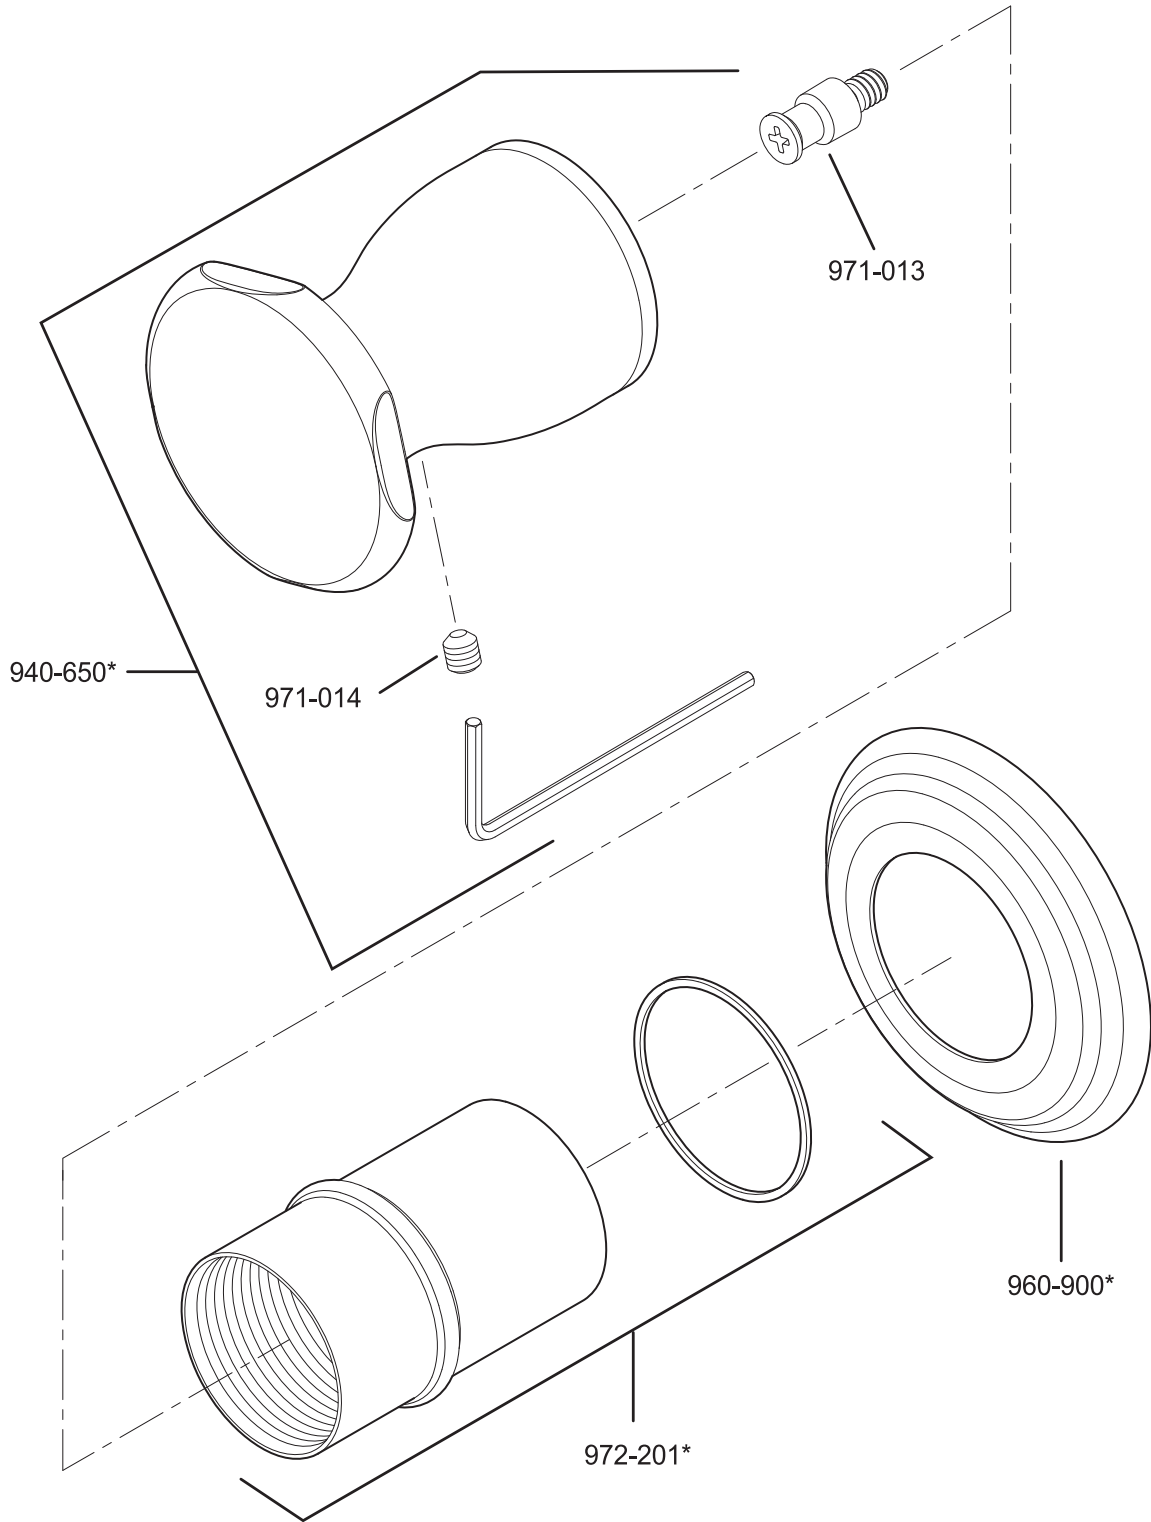

PARTS EXPLOSION

16 Series In-Wall Diverter Trim

FINISHES * Indicates Finish

A Polished Chrome	M Almond	U Rustic Bronze
B Black	N Antique Bronze	V PVD Polished Brass
E Rustic Pewter	P Polished Brass	W White
D PVD Polished Nickel	Q Satin Brass	Y Tuscan Bronze
J PVD Brushed Nickel	R Copper	Z Oil-Rubbed Bronze
K Satin Nickel	S Stainless Steel	
L Satin Stainless	T Biscuit	

All finishes not available on all parts

Pfister™