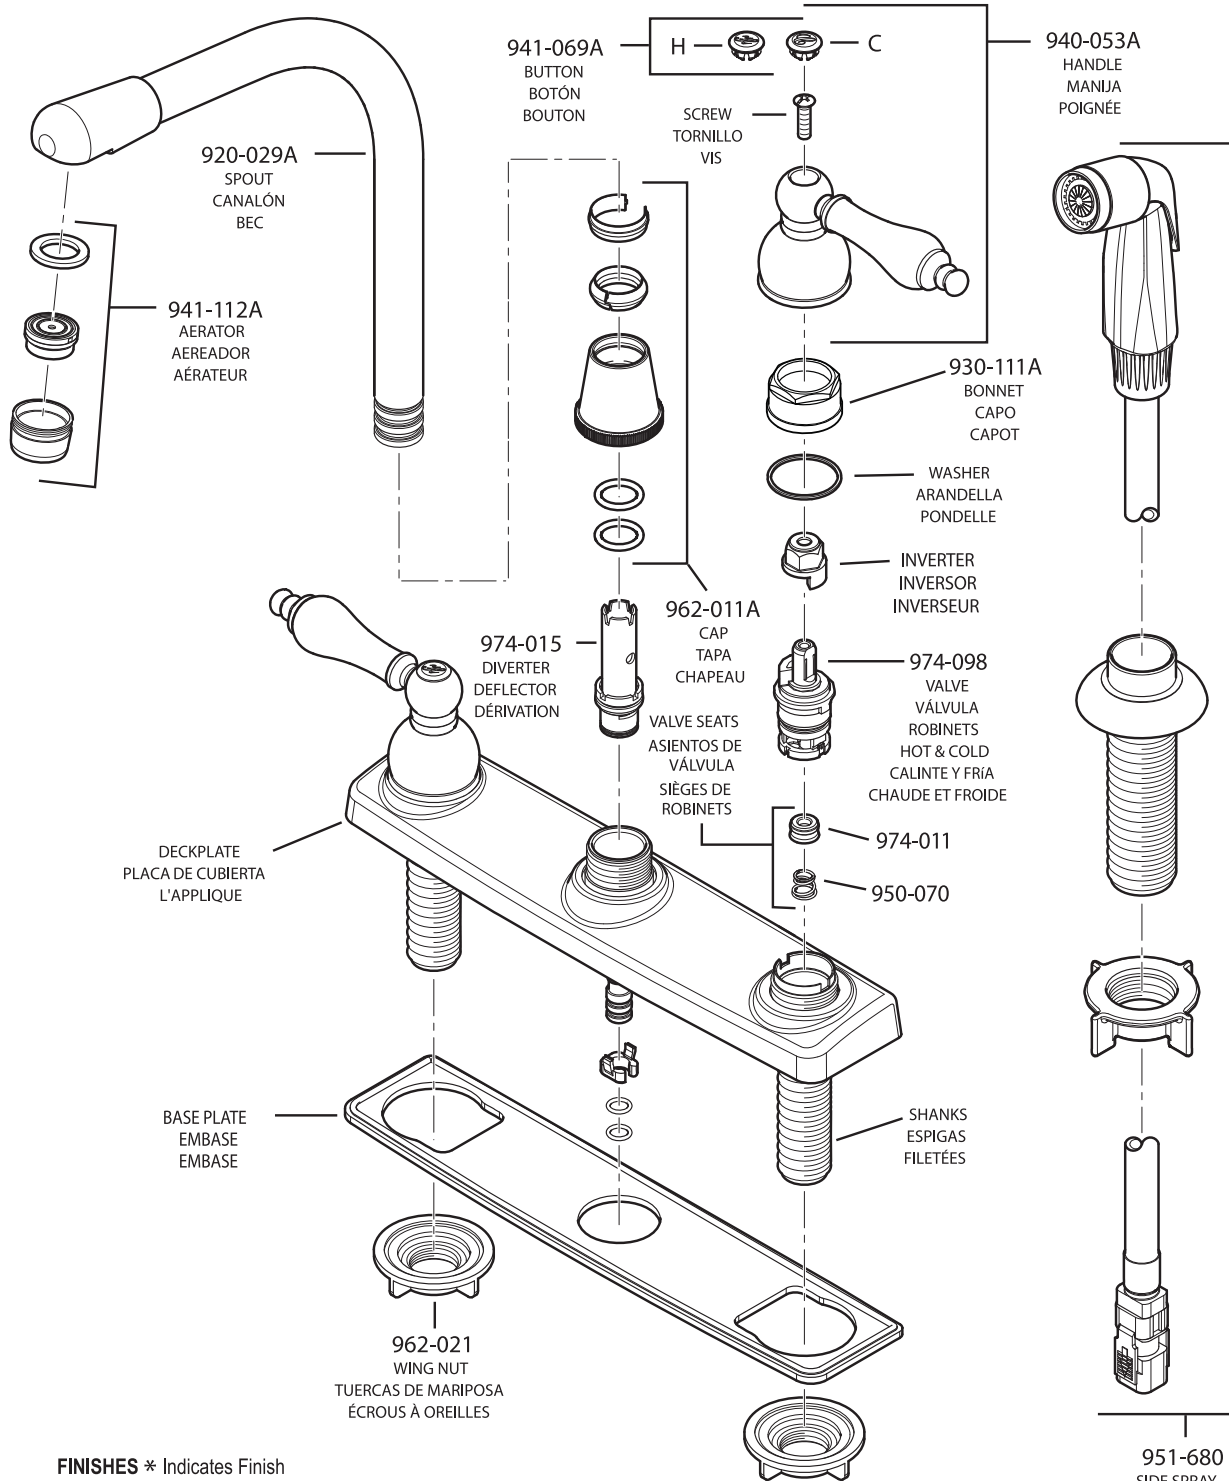

PARTS EXPLOSION

WK2 Classic Series™ Kitchen Faucet

FINISHES * Indicates Finish

A Polished Chrome	L Satin Stainless	T Biscuit
B Black	M Almond	U Rustic Bronze
D PVD Polished Nickel	N Antique Bronze	V PVD Polished Brass
E Rustic Pewter	P Polished Brass	W White
J PVD Brushed Nickel	Q Satin Brass	Y Tuscan Bronze
G Velvet Aged Bronze	R Copper	Z Oil-Rubbed Bronze
K Satin Nickel	S Stainless Steel	

All finishes not available on all parts

Pfister™