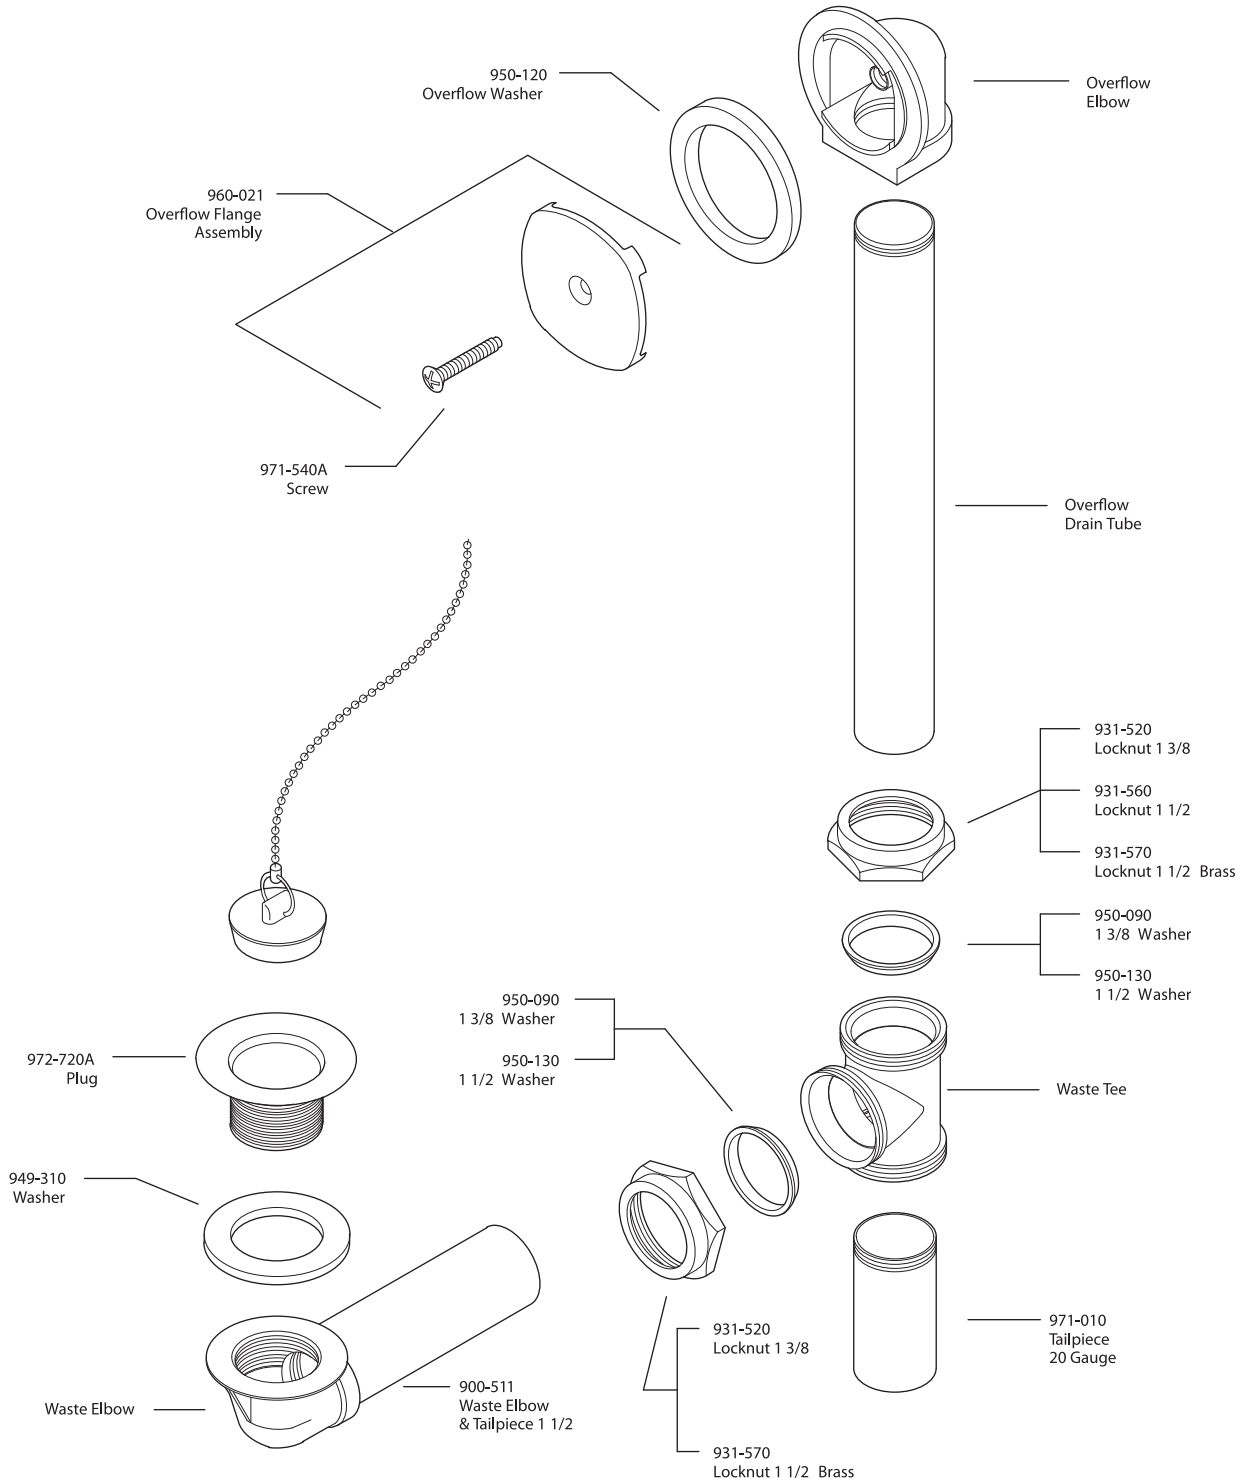

PARTS EXPLOSION

17 Series Chain and Stopper Type Waste & Overflow

1. **FINISHES * Indicates Finish**

A Polished Chrome	M Almond	U Rustic Bronze
B Black	N Antique Bronze	V PVD Polished Brass
E Rustic Pewter	P Polished Brass	W White
D PVD Polished Nickel	Q Satin Brass	Y Tuscan Bronze
J PVD Brushed Nickel	R Copper	Z Oil-Rubbed Bronze
K Satin Nickel	S Stainless Steel	
L Satin Stainless	T Biscuit	

All finishes not available on all parts