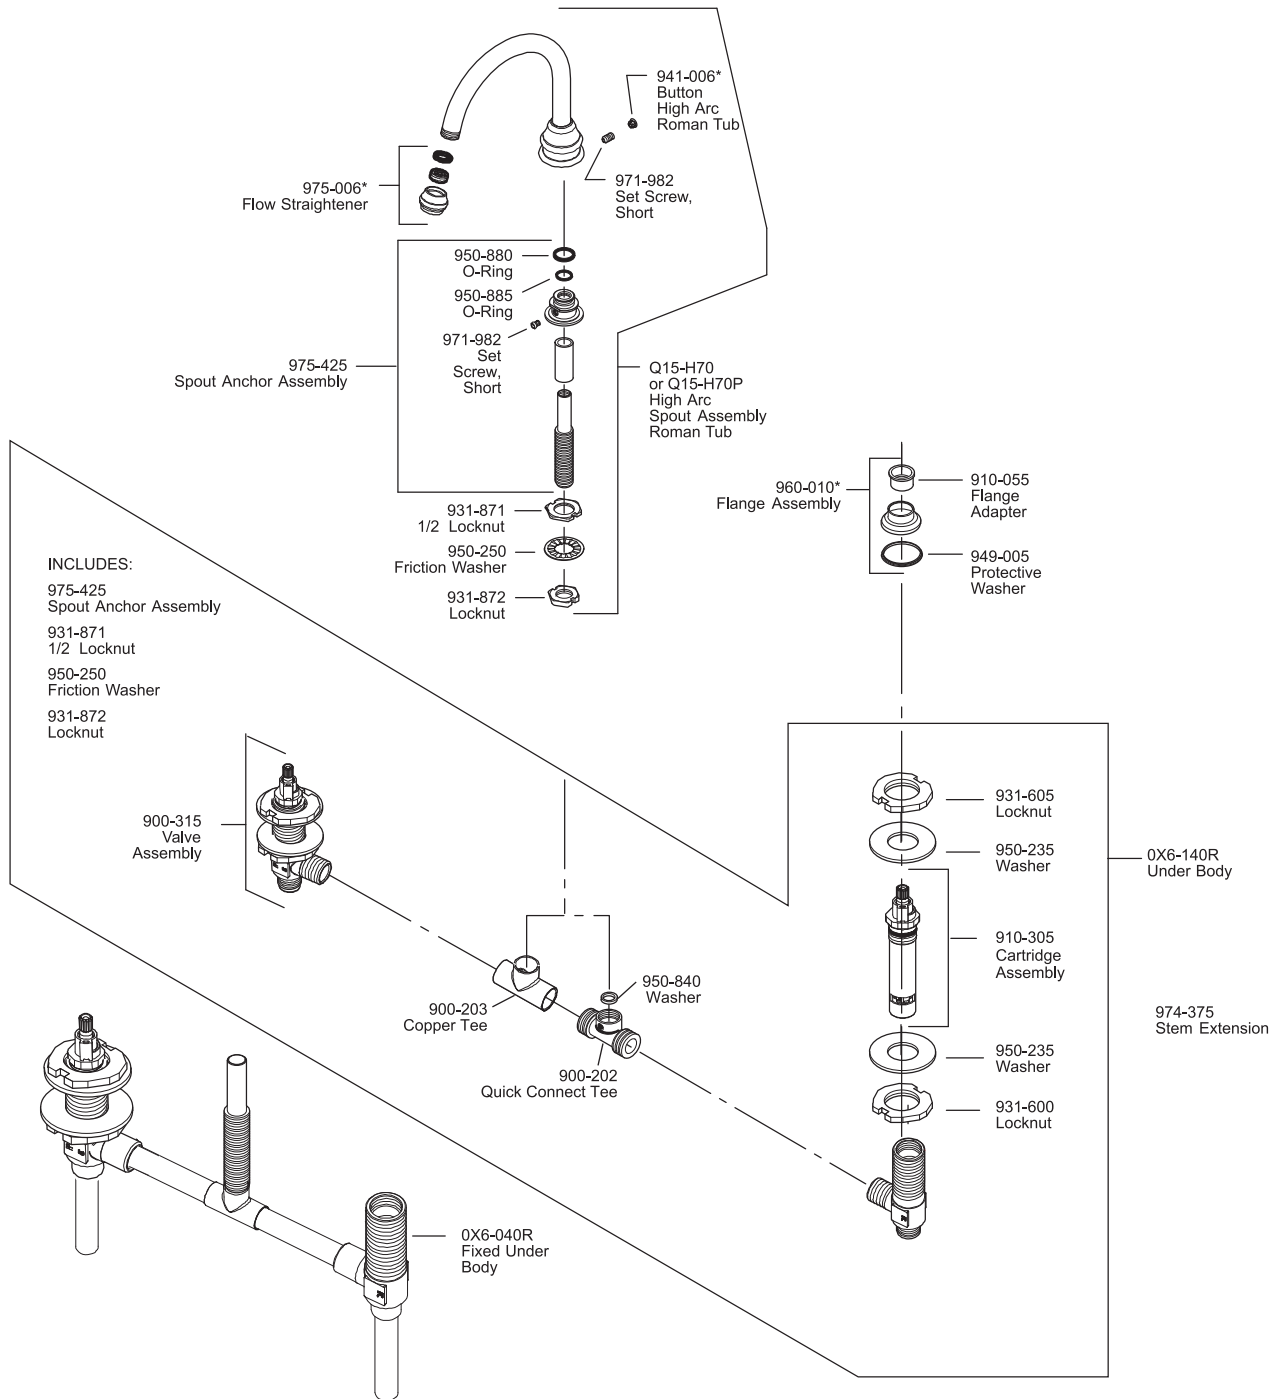

PARTS EXPLOSION

RT6 Series Savannah™ High-Arc Spout

BODIES AND HHL HUB AND HANDLE TRIM KITS SUPPLIED SEPARATELY

FINISHES * Indicates Finish

A Polished Chrome	M Almond	U Rustic Bronze
B Black	N Antique Bronze	V PVD Polished Brass
E Rustic Pewter	P Polished Brass	W White
D PVD Polished Nickel	Q Satin Brass	Y Tuscan Bronze
J PVD Brushed Nickel	R Copper	Z Oil-Rubbed Bronze
K Satin Nickel	S Stainless Steel	
L Satin Stainless	T Biscuit	

All finishes not available on all parts

Pfister™