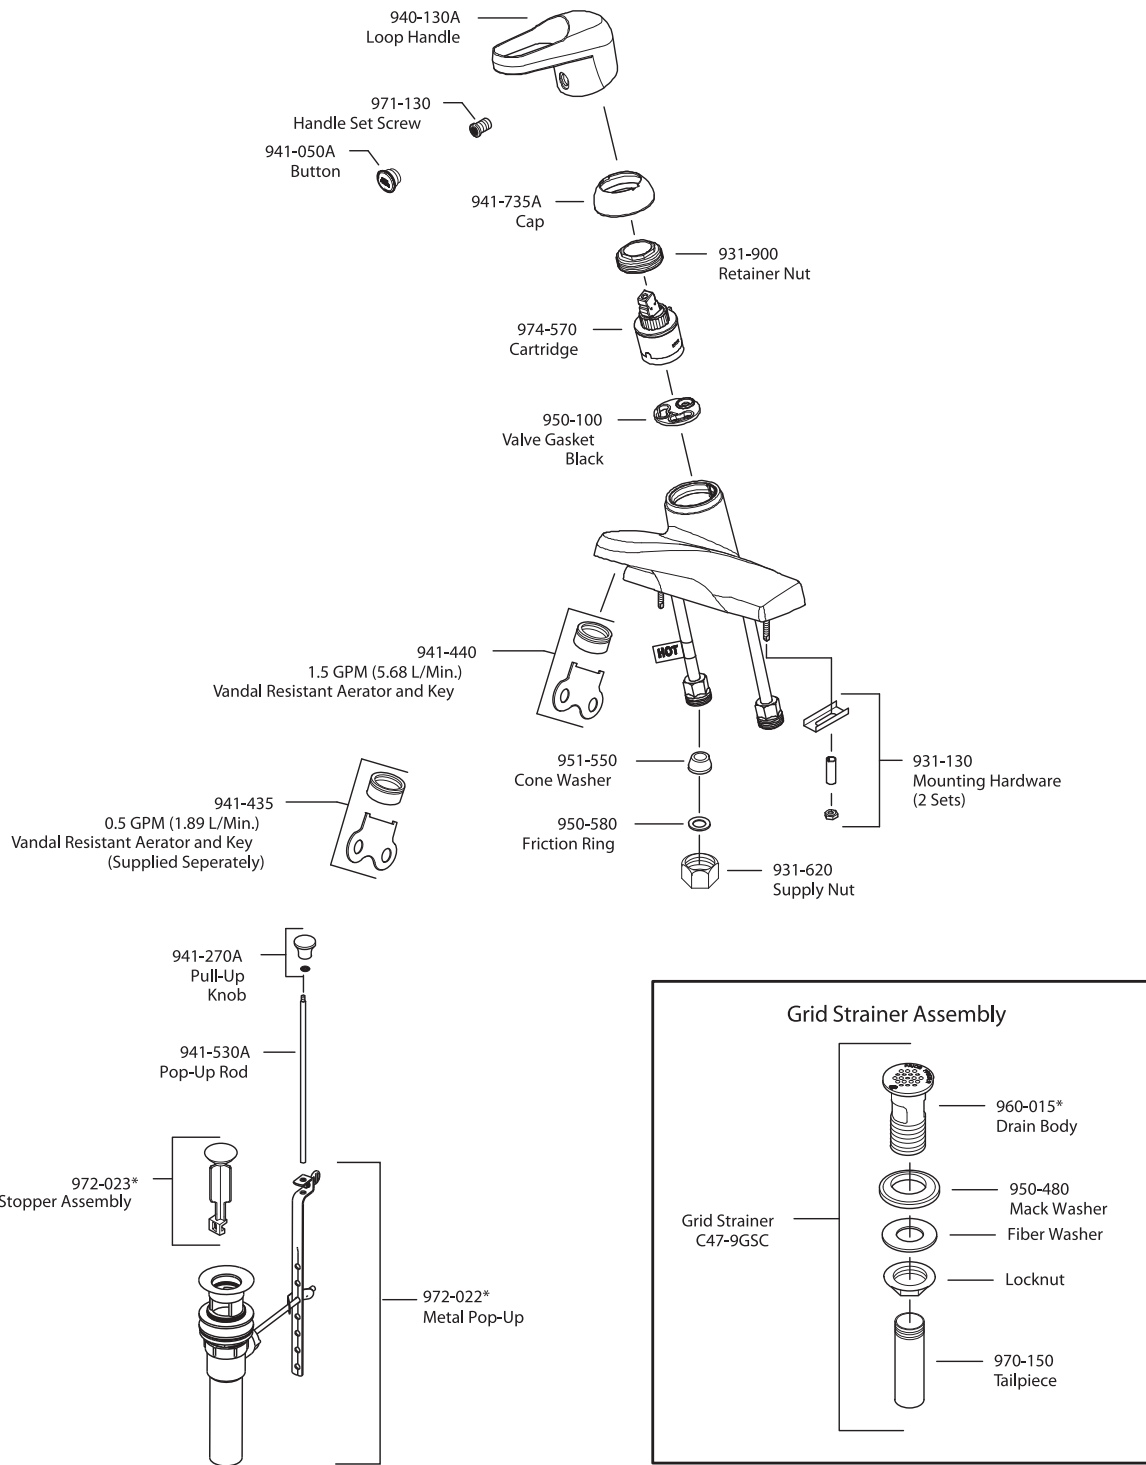

All finishes not available on all parts

PARTS EXPLOSION

C42 Series CPL® 4" Centerset Lavatory Faucet

FINISHES * Indicates Finish

- | | | |
|-----------------------|-------------------|----------------------|
| A Polished Chrome | M Almond | U Rustic Bronze |
| B Black | N Antique Bronze | V PVD Polished Brass |
| E Rustic Pewter | P Polished Brass | W White |
| D PVD Polished Nickel | Q Satin Brass | Y Tuscan Bronze |
| J PVD Brushed Nickel | R Copper | Z Oil-Rubbed Bronze |
| K Satin Nickel | S Stainless Steel | |
| L Satin Stainless | T Biscuit | |