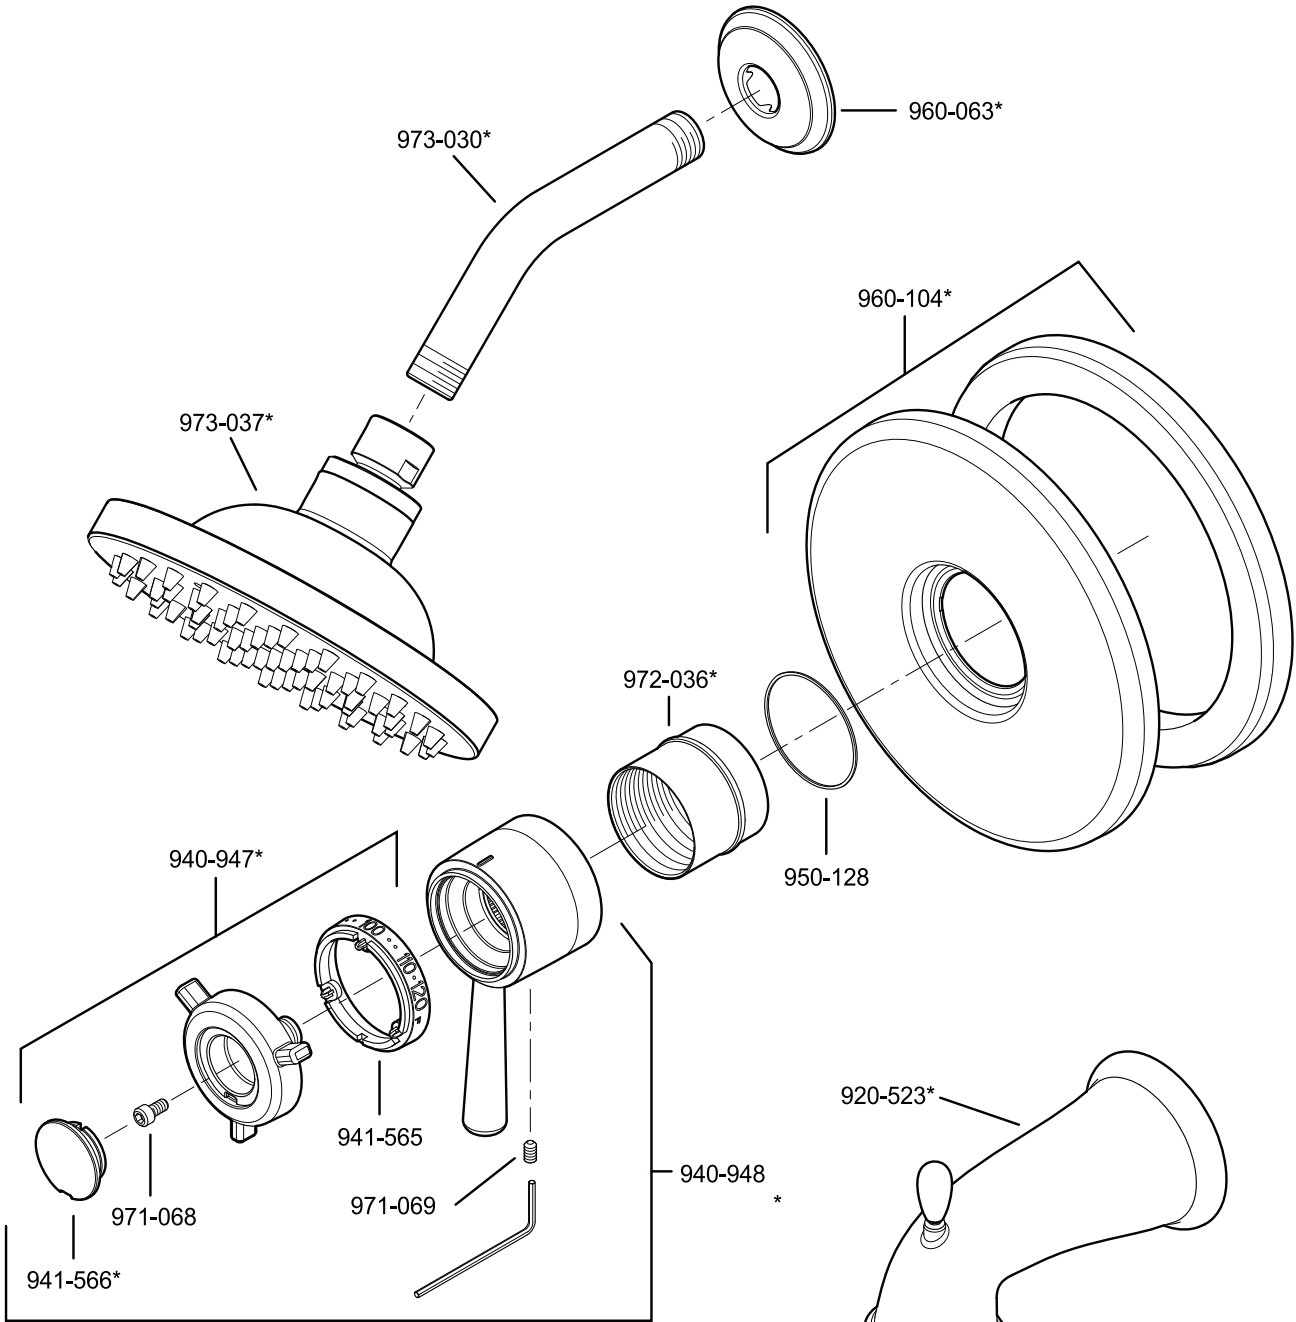

PARTS EXPLOSION

R89 Series Thermostatic Tub & Shower Trim

FINISHES * Indicates Finish

A Polished Chrome	M Almond	U Rustic Bronze
B Black	N Antique Bronze	V PVD Polished Brass
E Rustic Pewter	P Polished Brass	W White
D PVD Polished Nickel	Q Satin Brass	Y Tuscan Bronze
J PVD Brushed Nickel	R Copper	Z Oil-Rubbed Bronze
K Satin Nickel	S Stainless Steel	
L Satin Stainless	T Biscuit	

All finishes not available on all parts