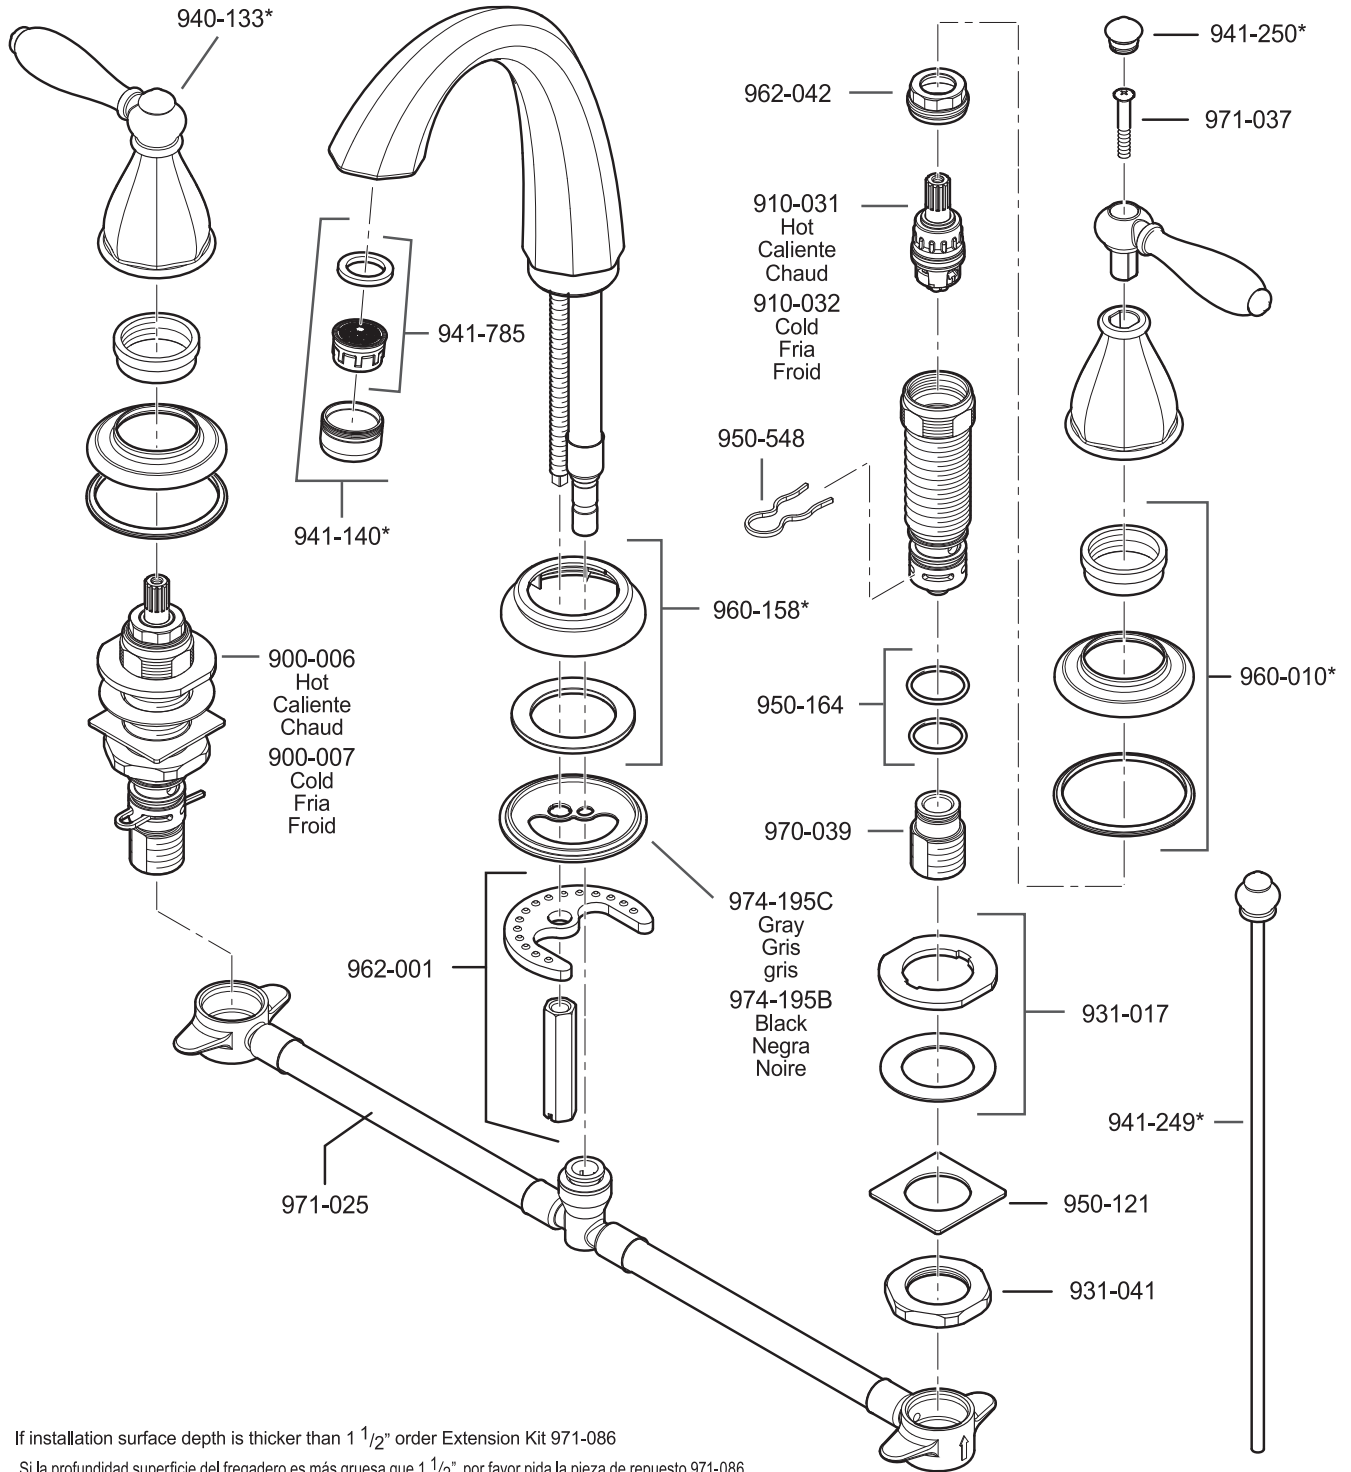

PARTS EXPLOSION

49 Series Portola™ 8"-15" Widespread Lavatory Faucet

If installation surface depth is thicker than 1 1/2" order Extension Kit 971-086
Si la profundidad superficie del fregadero es más gruesa que 1 1/2", por favor pida la pieza de repuesto 971-086.
Si la profondeur surface de le évier est plus épaisse que 1 1/2", svp commandez le numéro de la pièce disponible 971-086.

FINISHES * Indicates Finish

A Polished Chrome	L Satin Stainless	T Biscuit
B Black	M Almond	U Rustic Bronze
D PVD Polished Nickel	N Antique Bronze	V PVD Polished Brass
E Rustic Pewter	P Polished Brass	W White
J PVD Brushed Nickel	Q Satin Brass	Y Tuscan Bronze
G Velvet Aged Bronze	R Copper	Z Oil-Rubbed Bronze
K Satin Nickel	S Stainless Steel	

All finishes not available on all parts

Pfister™