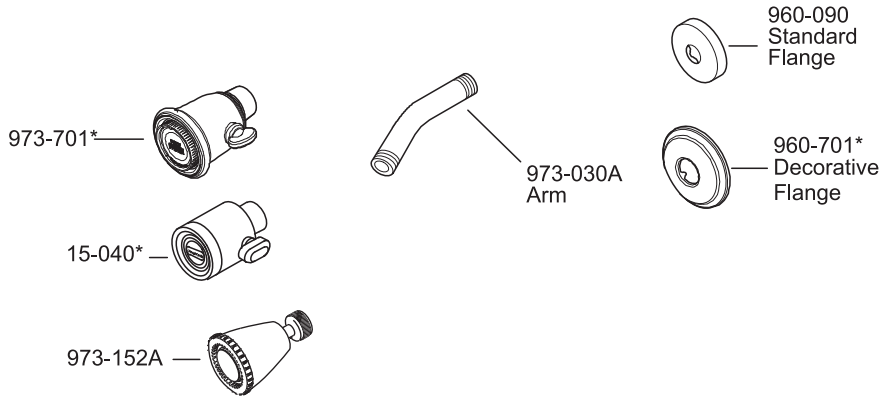

PARTS EXPLOSION

08/09 Series Tub & Shower Trim Kits

FINISHES * Indicates Finish

A Polished Chrome	M Almond	U Rustic Bronze
B Black	N Antique Bronze	V PVD Polished Brass
E Rustic Pewter	P Polished Brass	W White
D PVD Polished Nickel	Q Satin Brass	Y Tuscan Bronze
J PVD Brushed Nickel	R Copper	Z Oil-Rubbed Bronze
K Satin Nickel	S Stainless Steel	
L Satin Stainless	T Biscuit	

All finishes not available on all parts

Pfister™