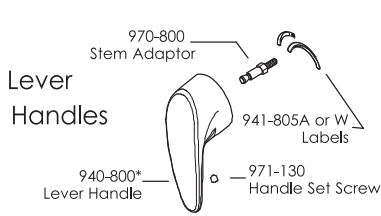

PARTS EXPLOSION

08/09 Series Tub & Shower Trim Kits

940-995*	Solid Brass	
940-996VA	Chrome Lever, Brass End	
940-996AK	Brushed Nickel Lever, Chrome End	
940-996PK	Brushed Nickel Lever, Brass End	
940-996AW	White Lever, Chrome End	
940-994A or V	Oak Wood	
940-900A or V	Acrylic	
940-991A or V	Porcelain, White	
940-992V	Porcelain, Green	
940-993A	Porcelain, Black	
940-905A or V	Swirl Acrylic	

1. **FINISHES * Indicates Finish**

A Polished Chrome	M Almond	U Rustic Bronze
B Black	N Antique Bronze	V PVD Polished Brass
E Rustic Pewter	P Polished Brass	W White
D PVD Polished Nickel	Q Satin Brass	Y Tuscan Bronze
J PVD Brushed Nickel	R Copper	Z Oil-Rubbed Bronze
K Satin Nickel	S Stainless Steel	
L Satin Stainless	T Biscuit	

All finishes not available on all parts