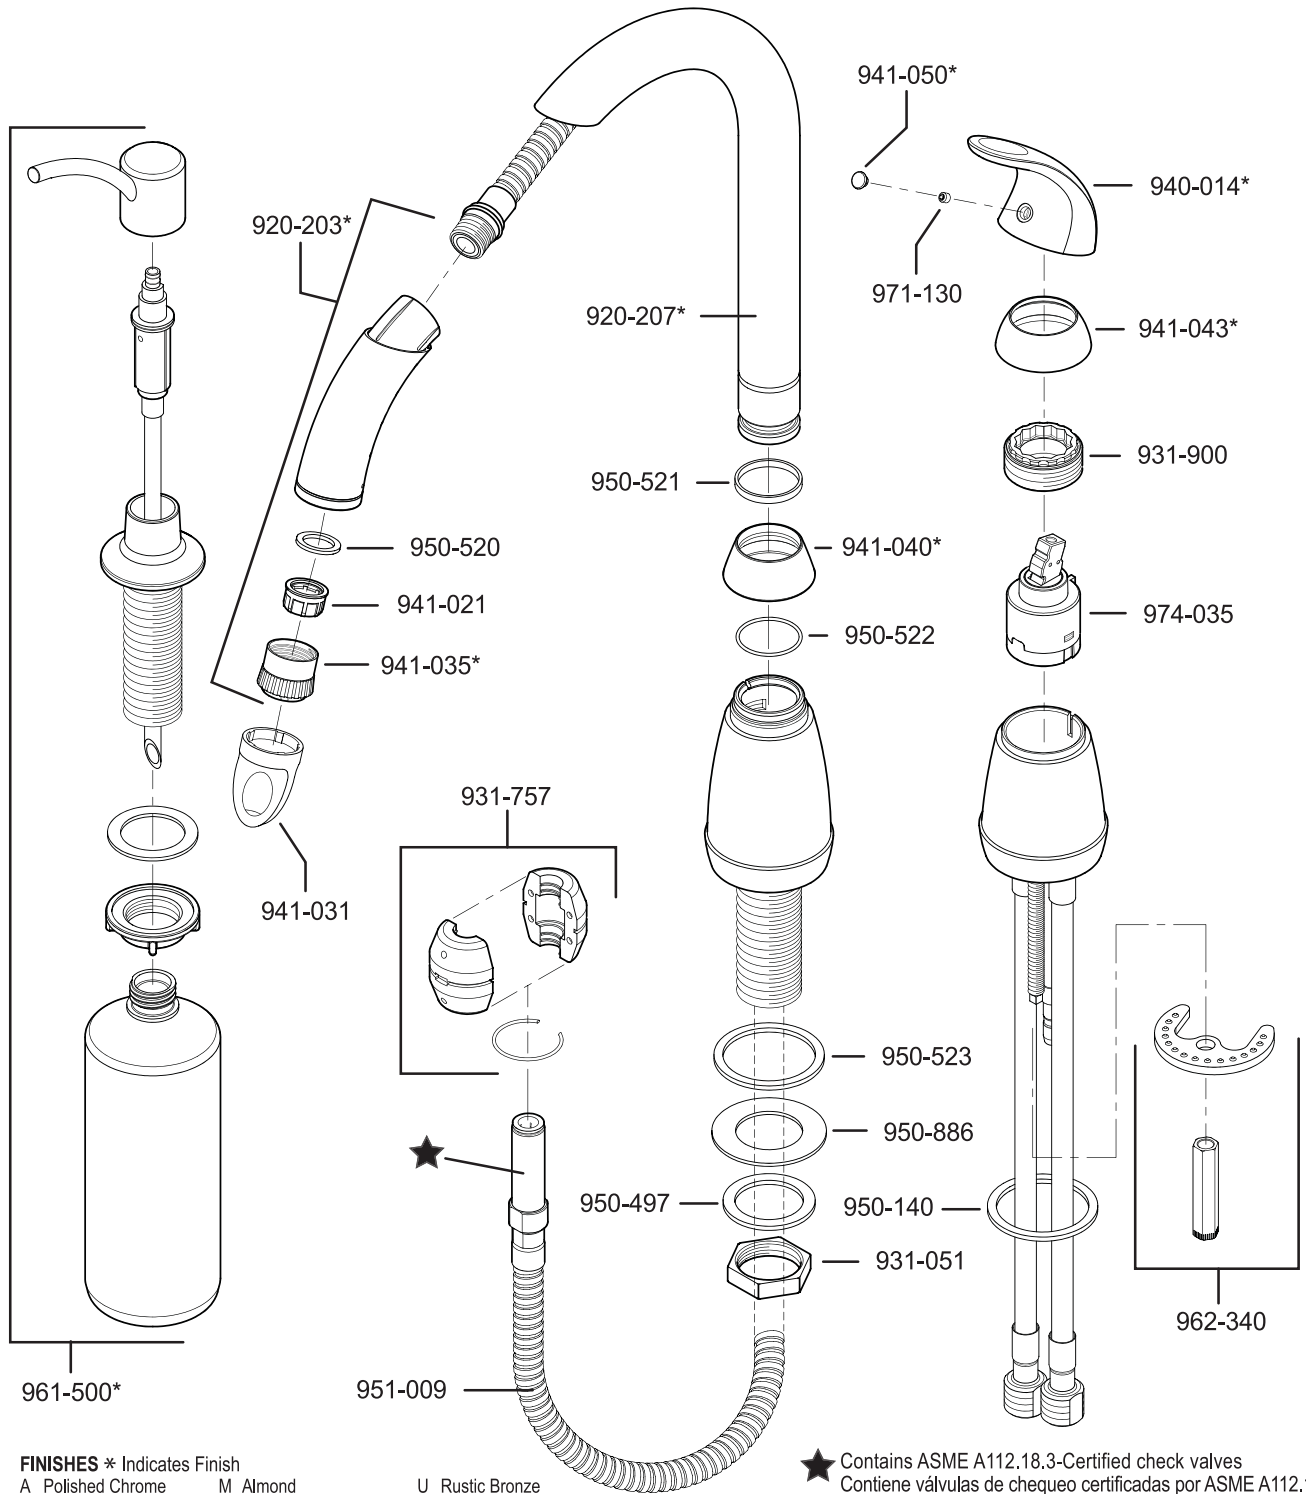

PARTS EXPLOSION

526 Series Contempra™ Collection Pull-Out Kitchen Faucet

FINISHES * Indicates Finish

A Polished Chrome	M Almond	U Rustic Bronze
B Black	N Antique Bronze	V PVD Polished Brass
E Rustic Pewter	P Polished Brass	W White
D PVD Polished Nickel	Q Satin Brass	Y Tuscan Bronze
J PVD Brushed Nickel	R Copper	Z Oil-Rubbed Bronze
K Satin Nickel	S Stainless Steel	
L Satin Stainless	T Biscuit	

All finishes not available on all parts

★ Contains ASME A112.18.3-Certified check valves
Contiene válvulas de chequeo certificadas por ASME A112.18.3
Contient des valves de contrôle certifiées par ASME A112.18.3

Pfister™