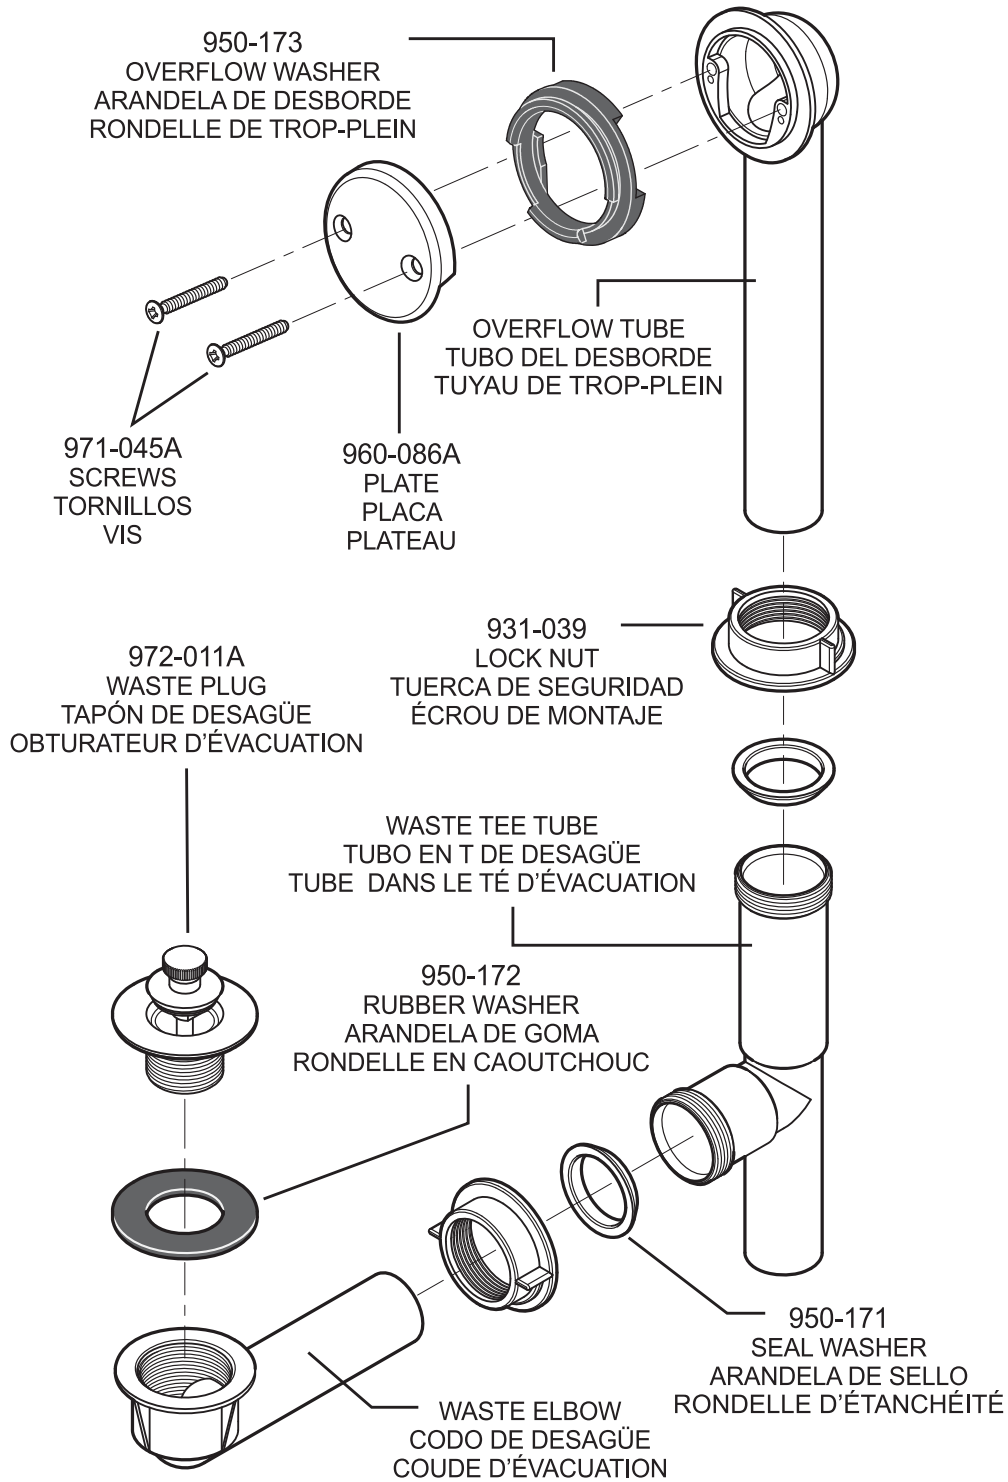

PARTS EXPLOSION

119 Pfister Series™ Waste & Overflow Drain

FINISHES * Indicates Finish

A Polished Chrome	M Almond	U Rustic Bronze
B Black	N Antique Bronze	V PVD Polished Brass
E Rustic Pewter	P Polished Brass	W White
D PVD Polished Nickel	Q Satin Brass	Y Tuscan Bronze
J PVD Brushed Nickel	R Copper	Z Oil-Rubbed Bronze
K Satin Nickel	S Stainless Steel	
L Satin Stainless	T Biscuit	

All finishes not available on all parts

Pfister™