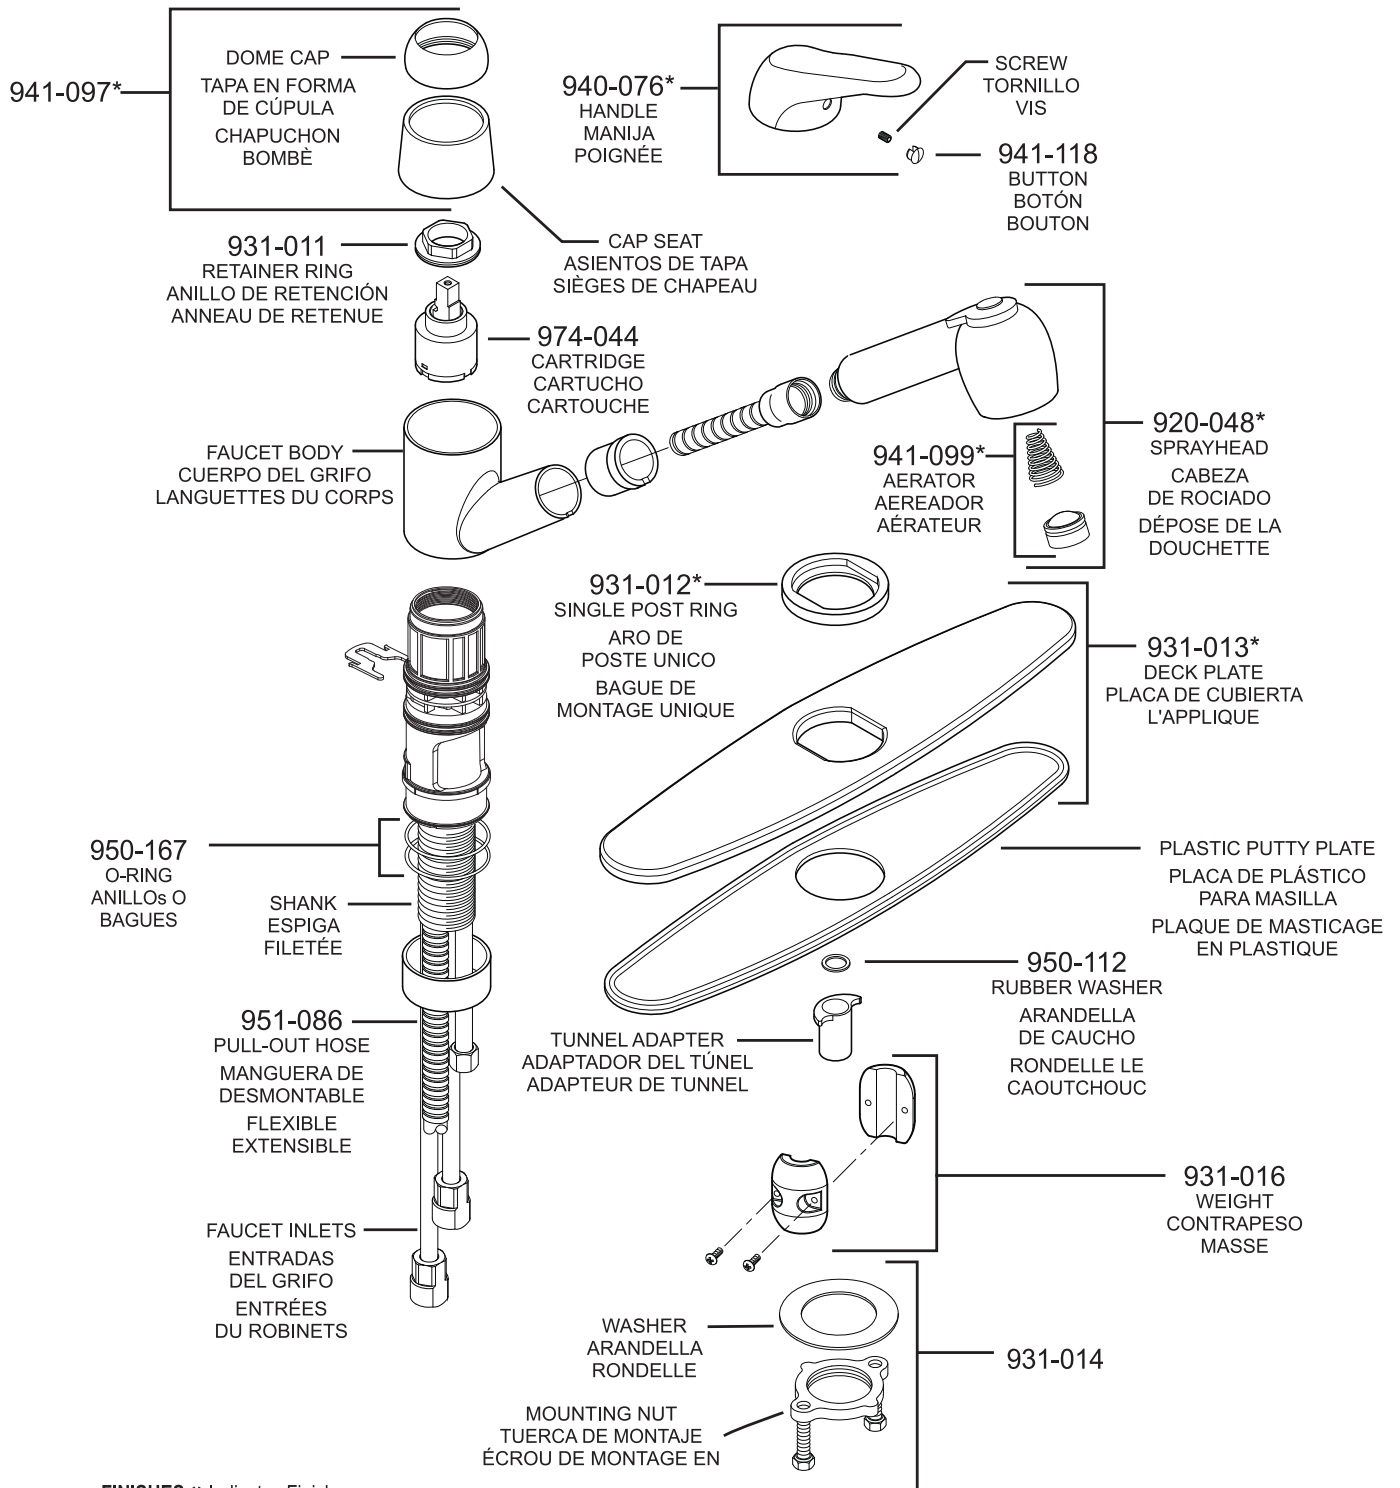

PARTS EXPLOSION

133 Pfirst Series™ Single Control Pull-Out Kitchen Faucet

FINISHES * Indicates Finish

A Polished Chrome	M Almond	U Rustic Bronze
B Black	N Antique Bronze	V PVD Polished Brass
E Rustic Pewter	P Polished Brass	W White
D PVD Polished Nickel	Q Satin Brass	Y Tuscan Bronze
J PVD Brushed Nickel	R Copper	Z Oil-Rubbed Bronze
K Satin Nickel	S Stainless Steel	
L Satin Stainless	T Biscuit	

All finishes not available on all parts

Pfister™