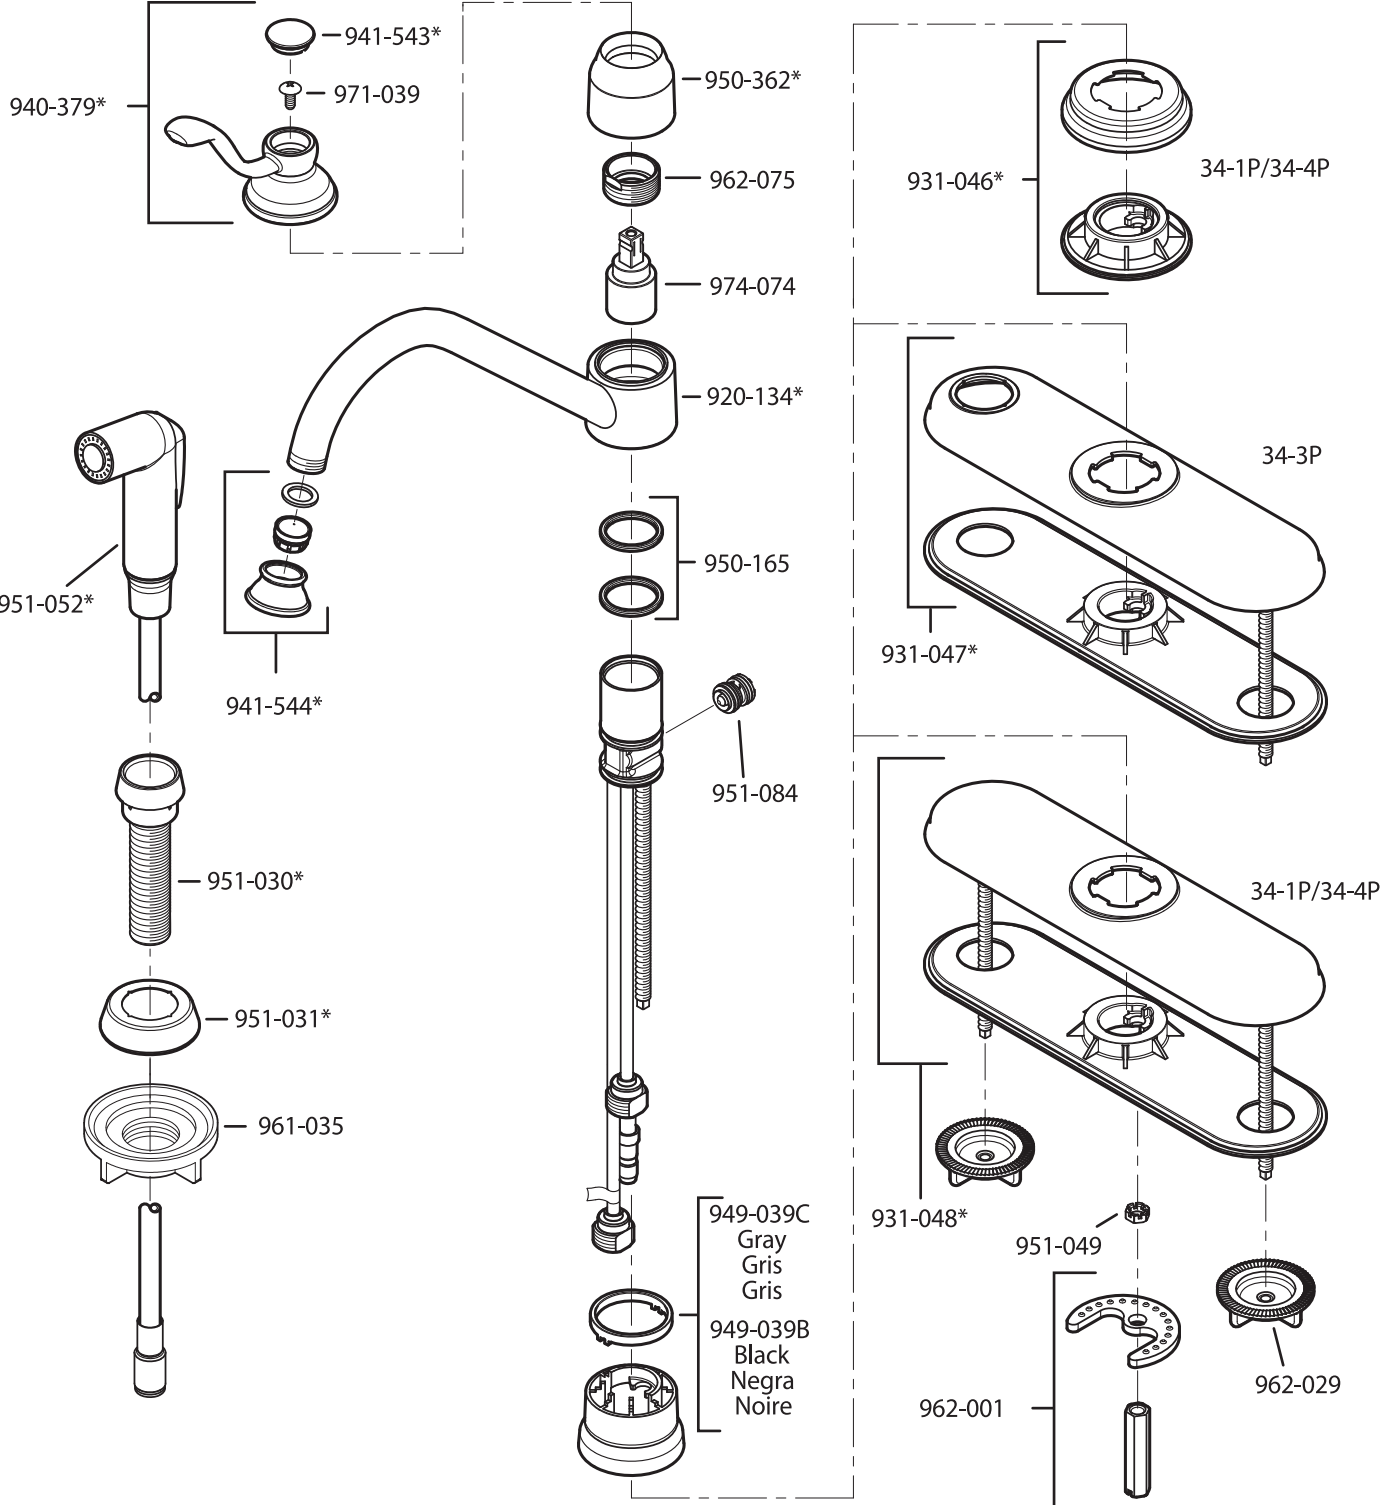

PARTS EXPLOSION

34 Series Portland™ Collection Single-Control Kitchen Faucet

1. **FINISHES * Indicates Finish**

A Polished Chrome	L Satin Stainless	T Biscuit
B Black	M Almond	U Rustic Bronze
D PVD Polished Nickel	N Antique Bronze	V PVD Polished Brass
E Rustic Pewter	P Polished Brass	W White
J PVD Brushed Nickel	Q Satin Brass	Y Tuscan Bronze
G Velvet Aged Bronze	R Copper	Z Oil-Rubbed Bronze
K Satin Nickel	S Stainless Steel	

All finishes not available on all parts