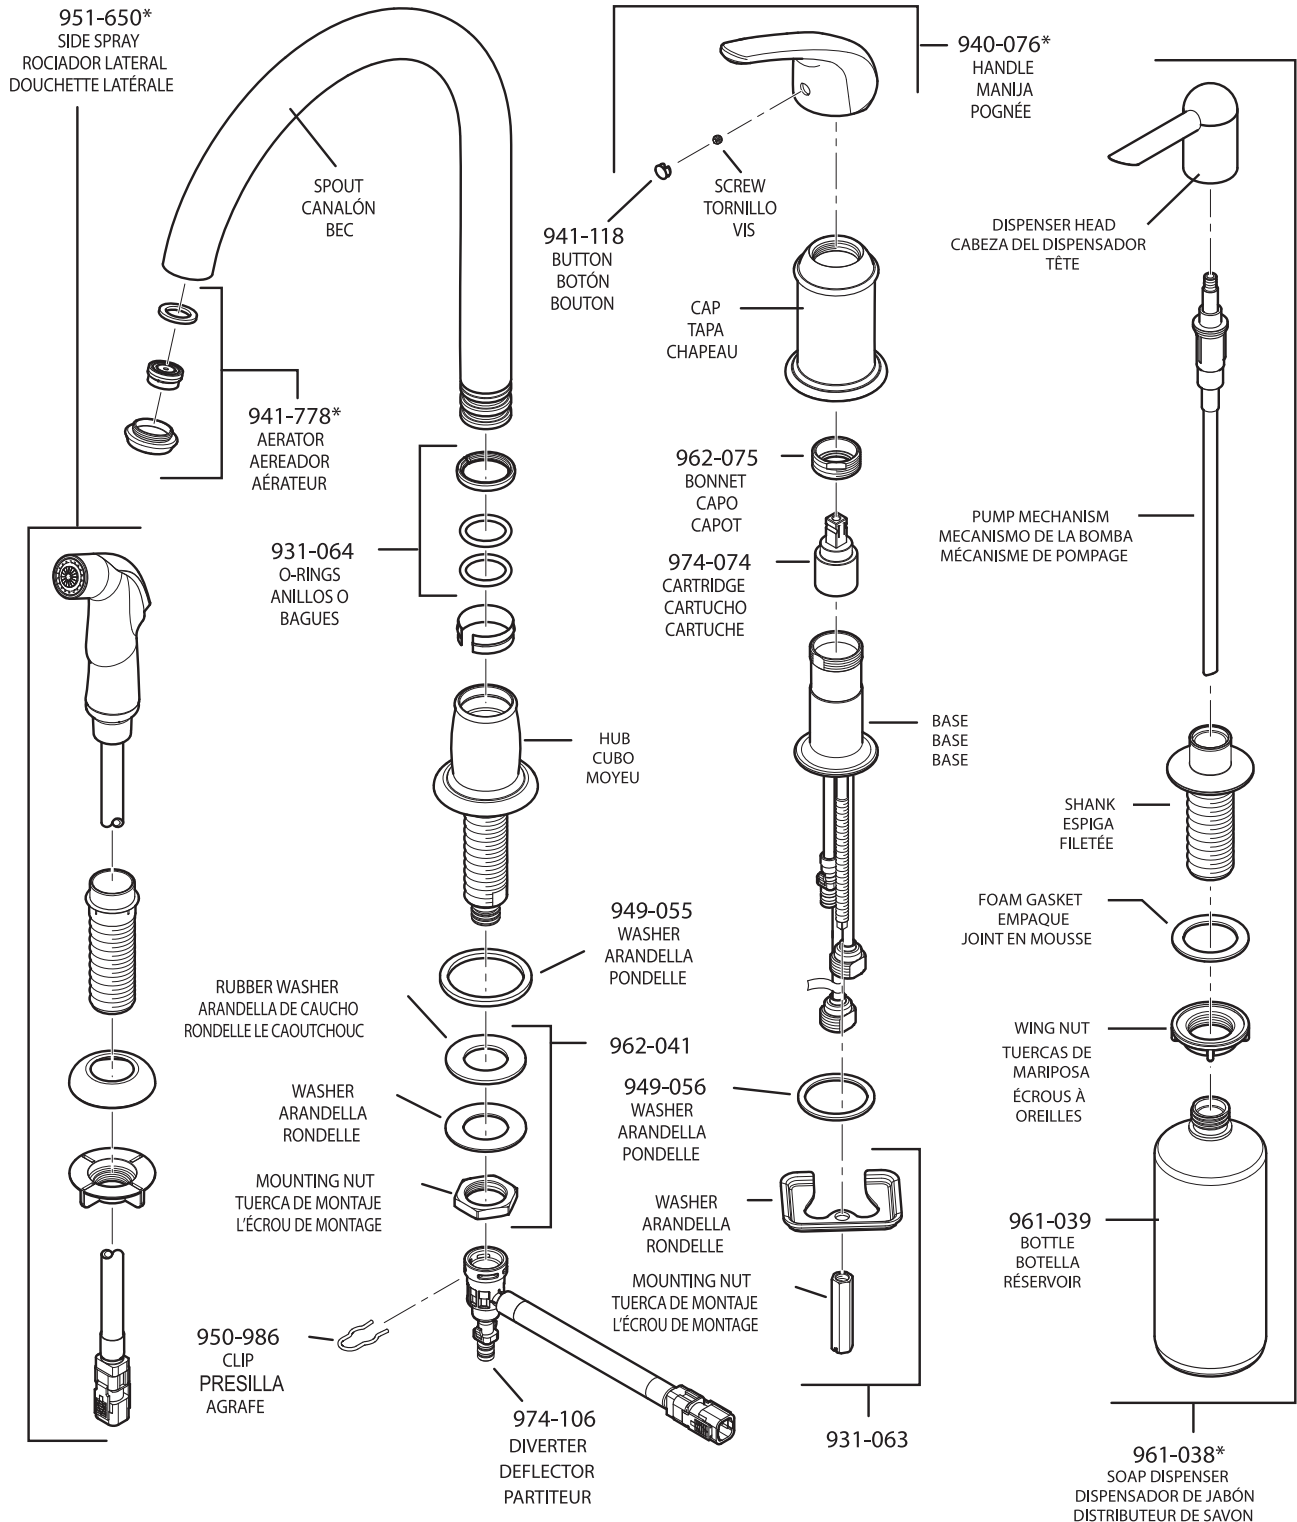

PARTS EXPLOSION

WK1 Classic Series™ Kitchen Faucet

FINISHES * Indicates Finish

A Polished Chrome	L Satin Stainless	T Biscuit
B Black	M Almond	U Rustic Bronze
D PVD Polished Nickel	N Antique Bronze	V PVD Polished Brass
E Rustic Pewter	P Polished Brass	W White
J PVD Brushed Nickel	Q Satin Brass	Y Tuscan Bronze
G Velvet Aged Bronze	R Copper	Z Oil-Rubbed Bronze
K Satin Nickel	S Stainless Steel	

All finishes not available on all parts

Pfister™