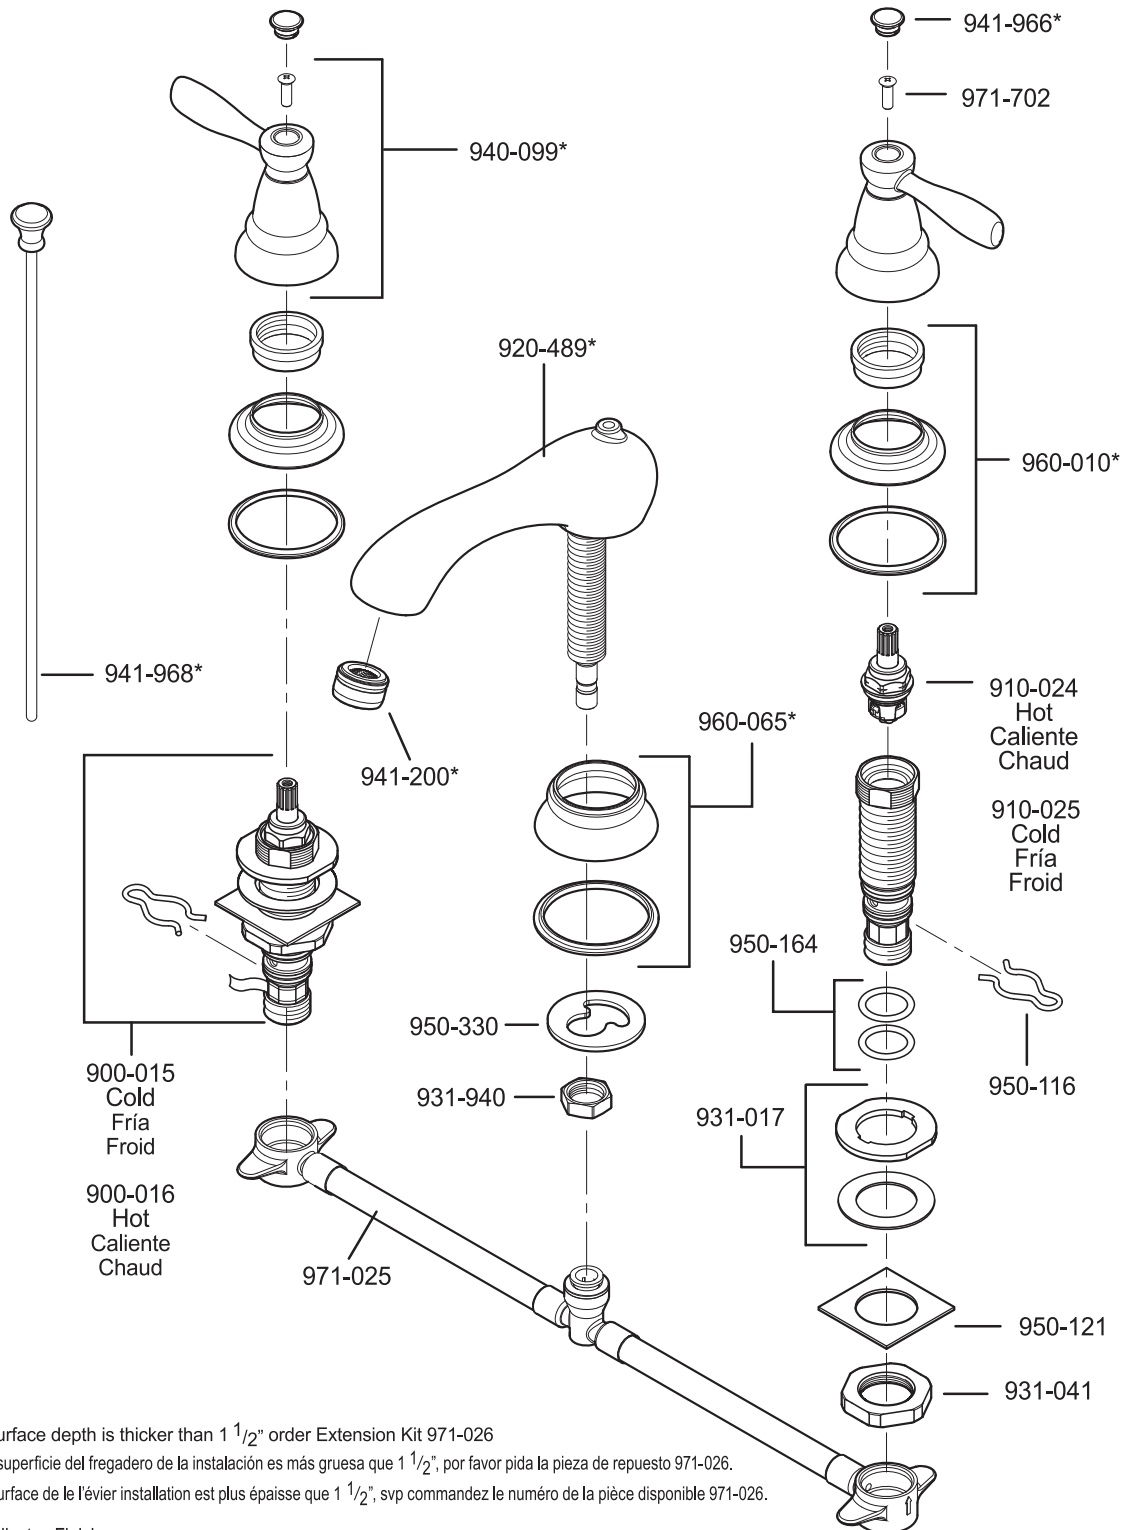

PARTS EXPLOSION

49 Series Portland™ 8"-15" Widespread Lavatory Faucet

If installation surface depth is thicker than 1 1/2" order Extension Kit 971-026
Si la profundidad superficie del fregadero de la instalación es más gruesa que 1 1/2", por favor pida la pieza de repuesto 971-026.
Si la profondeur surface de le l'évier installation est plus épaisse que 1 1/2", svp commandez le numéro de la pièce disponible 971-026.

1. **FINISHES** * Indicates Finish

A Polished Chrome	M Almond	U Rustic Bronze
B Black	N Antique Bronze	V PVD Polished Brass
E Rustic Pewter	P Polished Brass	W White
D PVD Polished Nickel	Q Satin Brass	Y Tuscan Bronze
J PVD Brushed Nickel	R Copper	Z Oil-Rubbed Bronze
K Satin Nickel	S Stainless Steel	
L Satin Stainless	T Biscuit	

All finishes not available on all parts

Pfister™