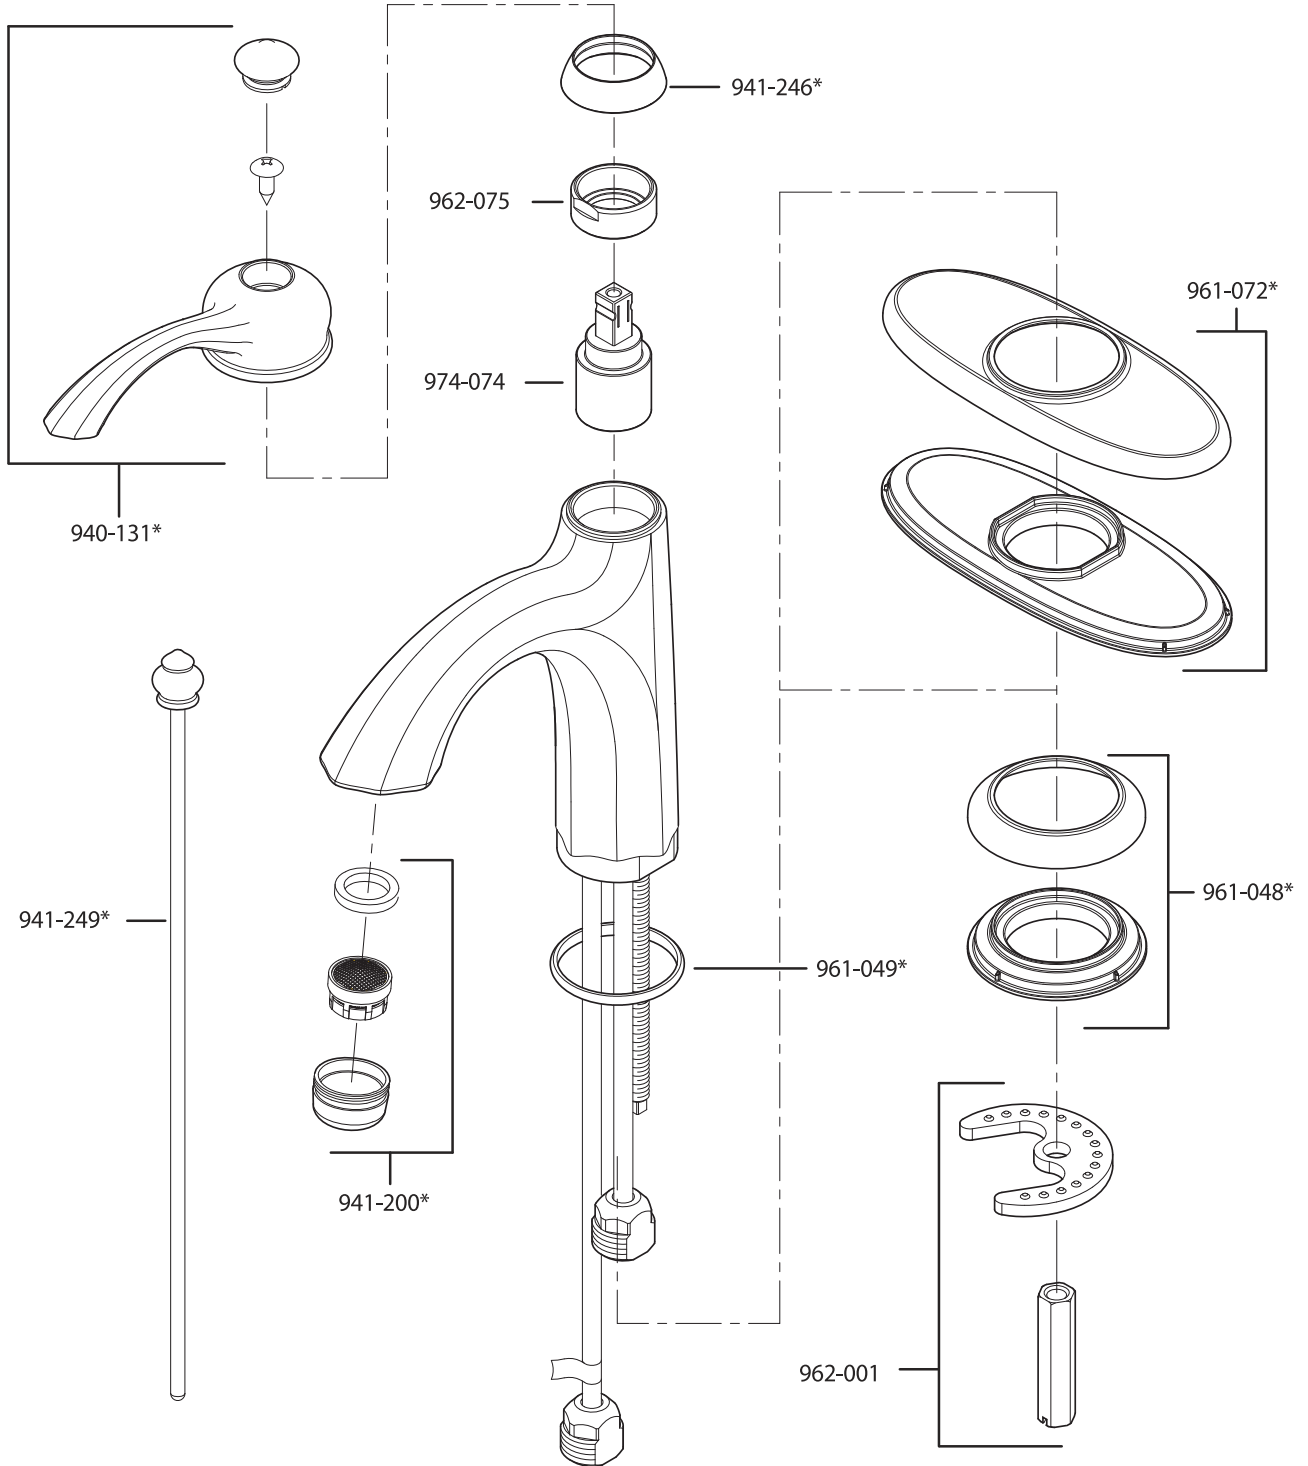

PARTS EXPLOSION

42 Series Portola™ 4" Centerset Lavatory Faucet

FINISHES * Indicates Finish

A Polished Chrome	M Almond	U Rustic Bronze
B Black	N Antique Bronze	V PVD Polished Brass
E Rustic Pewter	P Polished Brass	W White
D PVD Polished Nickel	Q Satin Brass	Y Tuscan Bronze
J PVD Brushed Nickel	R Copper	Z Oil-Rubbed Bronze
K Satin Nickel	S Stainless Steel	
L Satin Stainless	T Biscuit	

All finishes not available on all parts

Pfister™