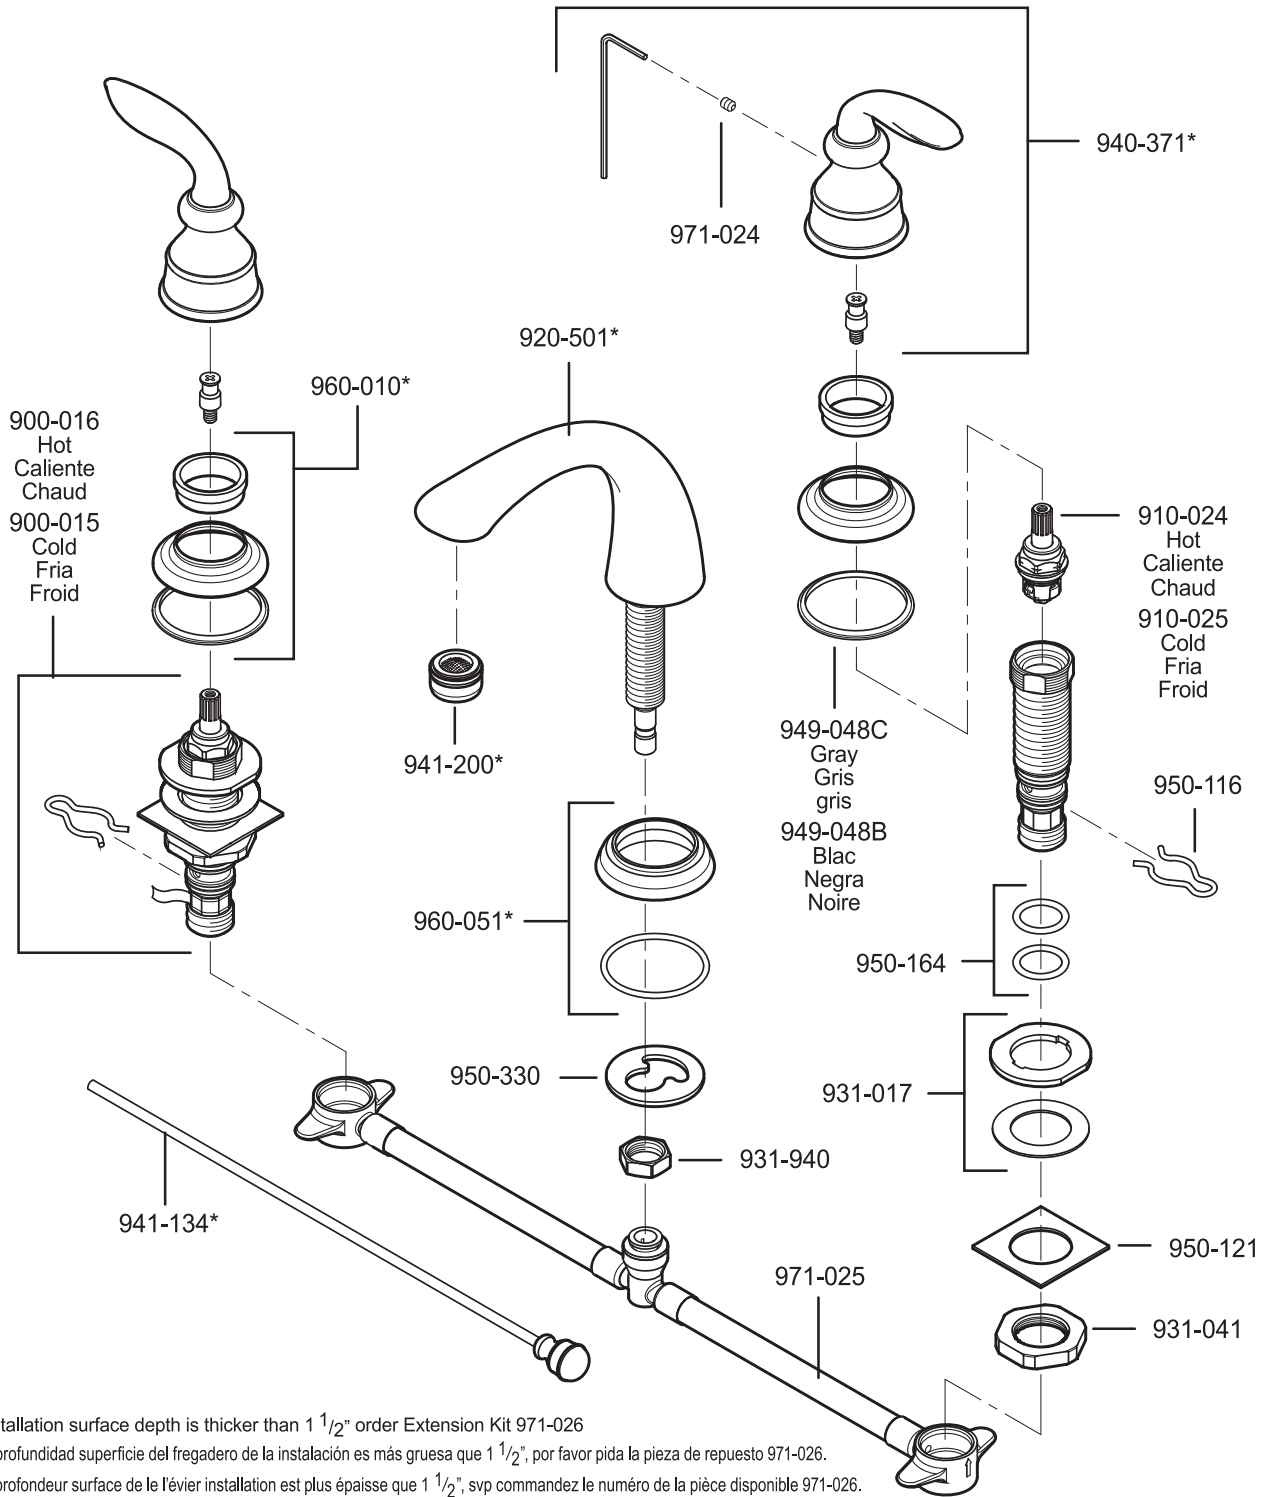

PARTS EXPLOSION

49 Series Avalon™ 8"-15" Widespread Lavatory Faucet

If installation surface depth is thicker than 1 1/2" order Extension Kit 971-026
Si la profundidad superficie del fregadero de la instalación es más gruesa que 1 1/2", por favor pida la pieza de repuesto 971-026.
Si la profondeur surface de le l'évier installation est plus épaisse que 1 1/2", svp commandez le numéro de la pièce disponible 971-026.

1. **FINISHES * Indicates Finish**

A Polished Chrome	M Almond	U Rustic Bronze
B Black	N Antique Bronze	V PVD Polished Brass
E Rustic Pewter	P Polished Brass	W White
D PVD Polished Nickel	Q Satin Brass	Y Tuscan Bronze
J PVD Brushed Nickel	R Copper	Z Oil-Rubbed Bronze
K Satin Nickel	S Stainless Steel	
L Satin Stainless	T Biscuit	

All finishes not available on all parts

Pfister™