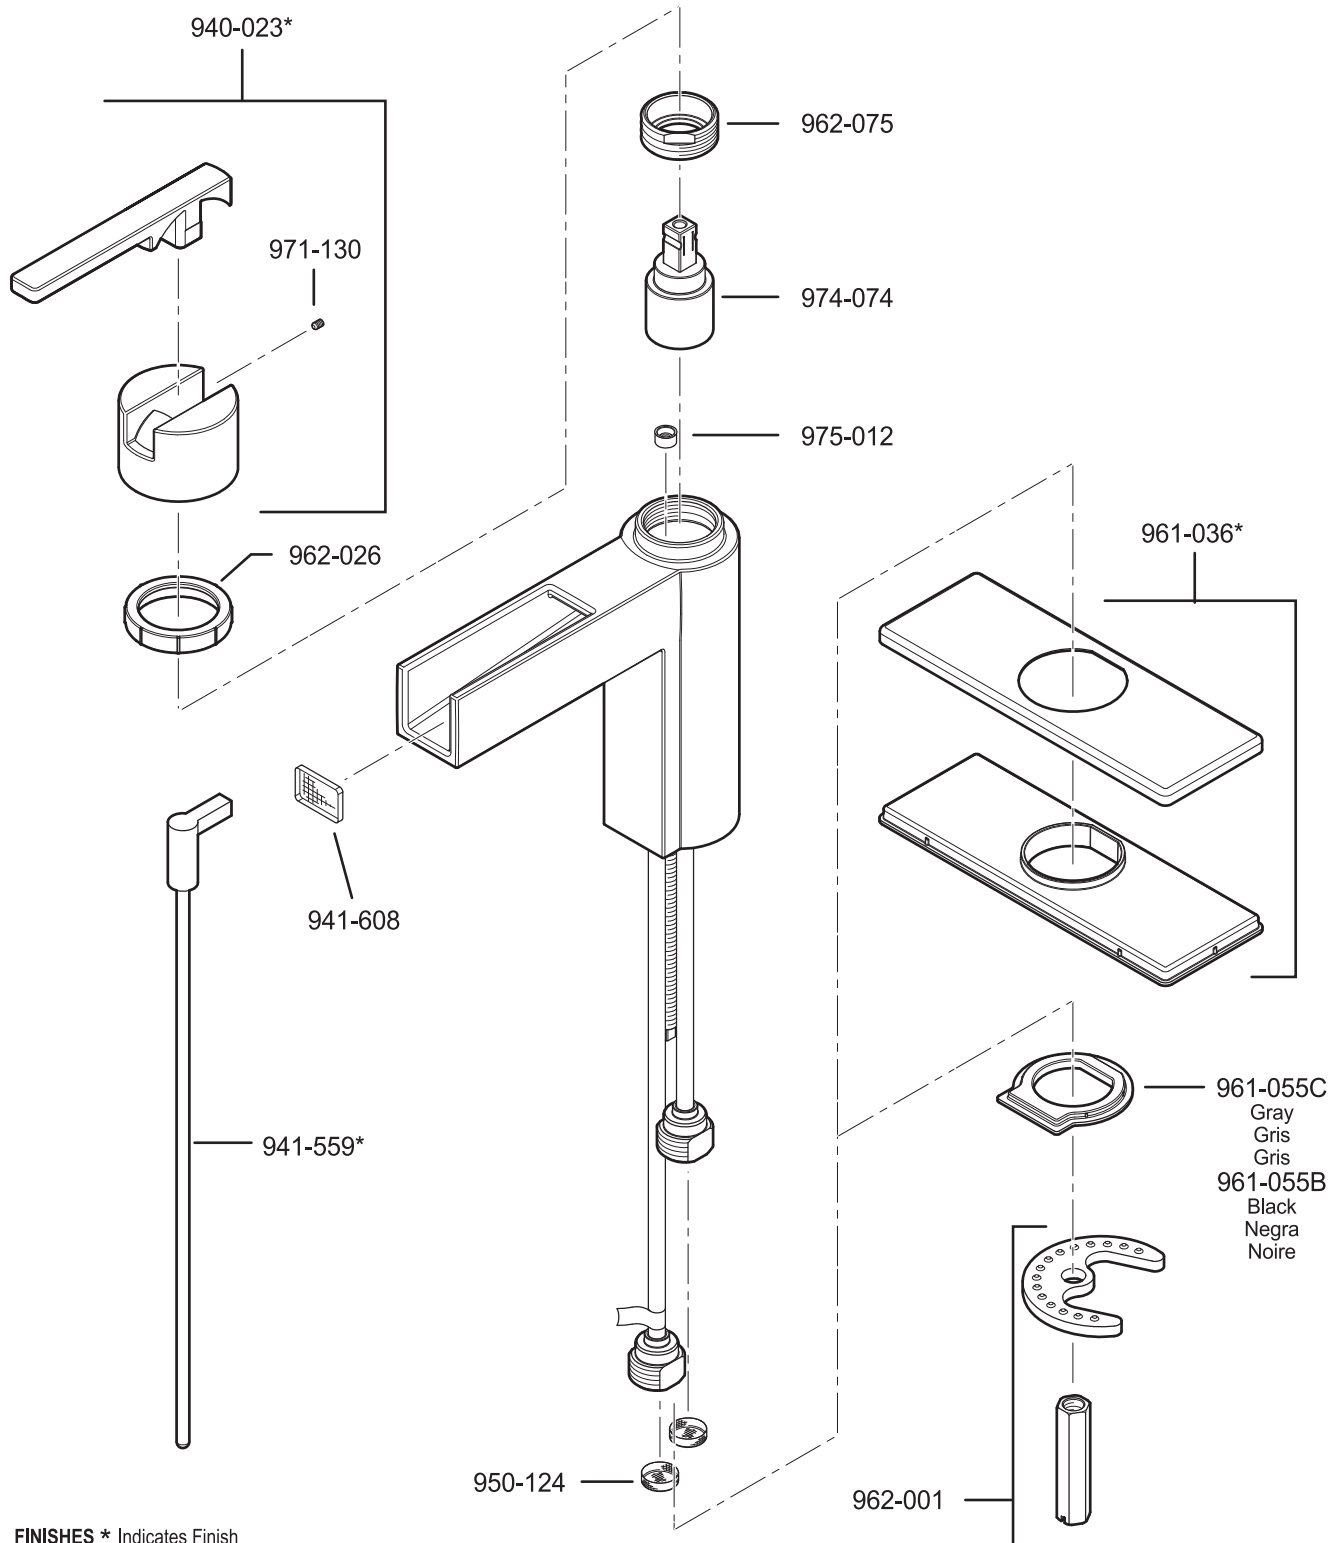

PARTS EXPLOSION

42 Series Vega™ 4" Centerset Lavatory Faucet

FINISHES * Indicates Finish

A Polished Chrome	L Satin Stainless	T Biscuit
B Black	M Almond	U Rustic Bronze
D PVD Polished Nickel	N Antique Bronze	V PVD Polished Brass
E Rustic Pewter	P Polished Brass	W White
J PVD Brushed Nickel	Q Satin Brass	Y Tuscan Bronze
G Velvet Aged Bronze	R Copper	Z Oil-Rubbed Bronze
K Satin Nickel	S Stainless Steel	

All finishes not available on all parts

Pfister™