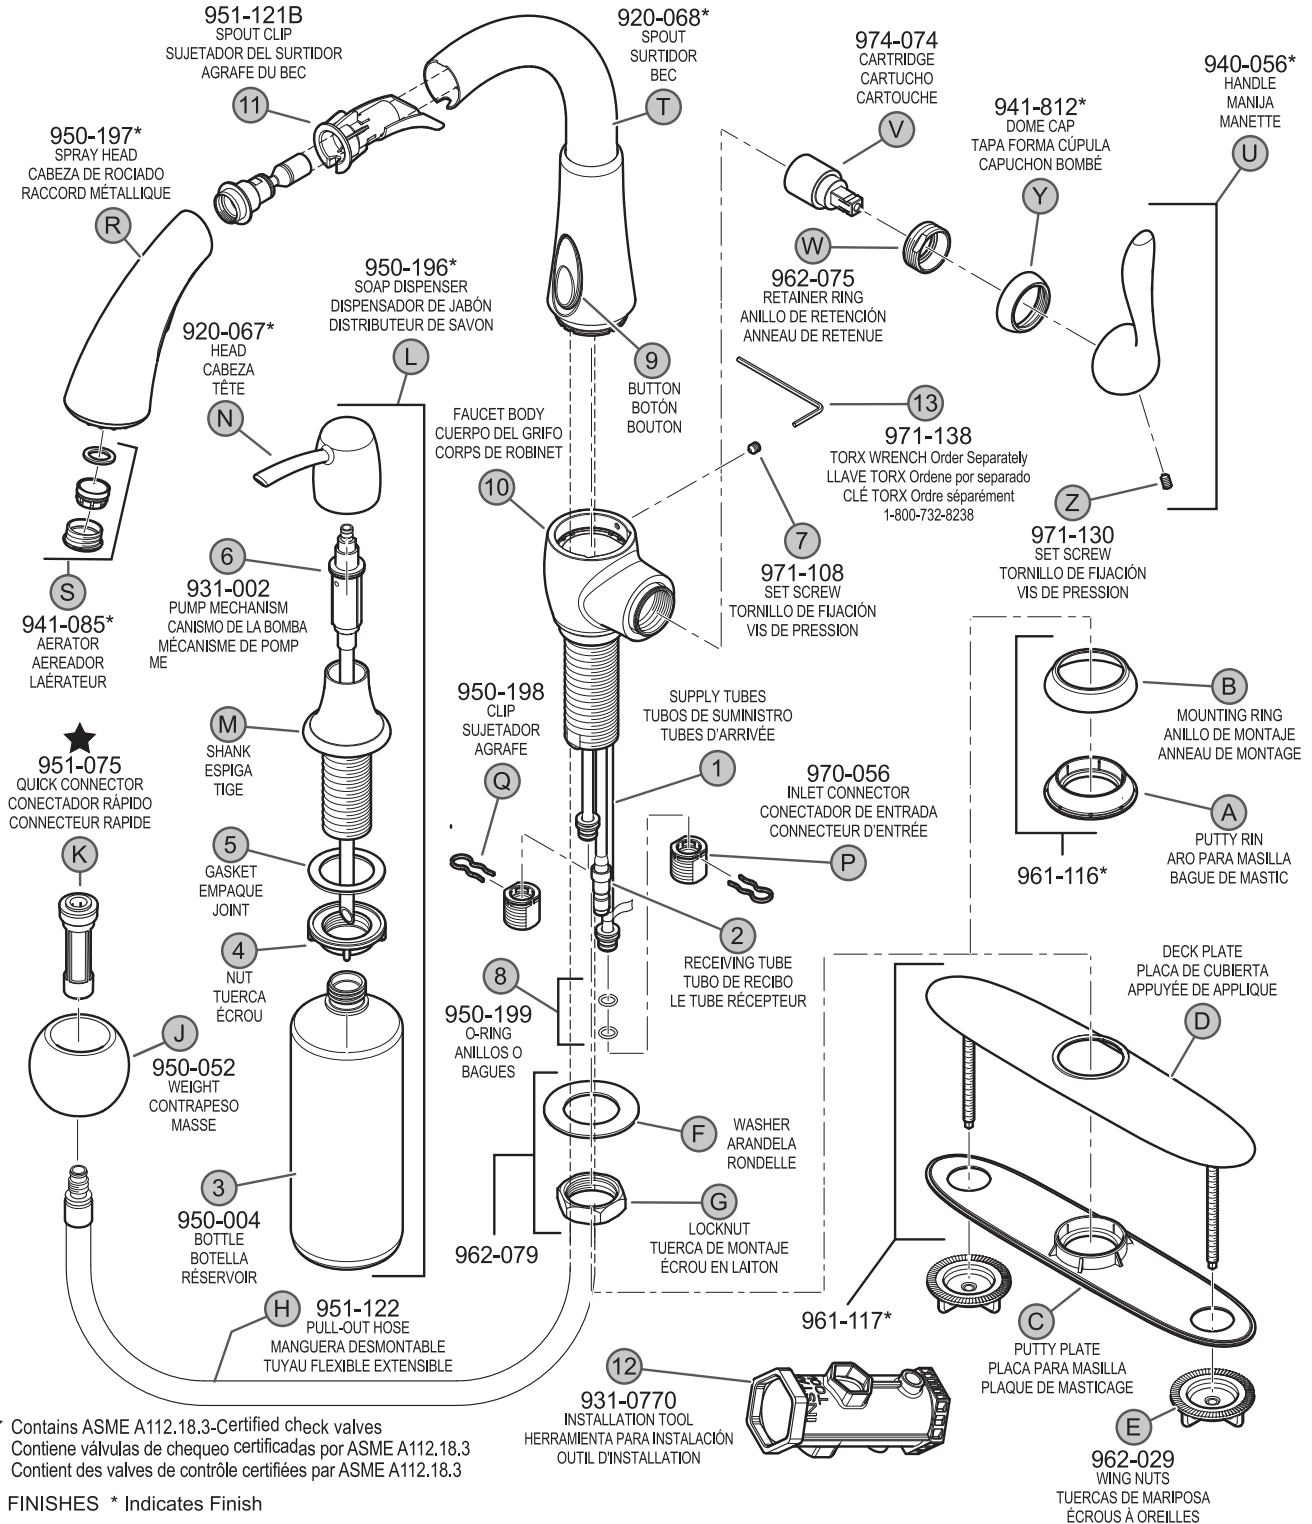

PARTS EXPLOSION

529 Series Elevate EXT™ Collection Pull-Out Kitchen Faucet

★ Contains ASME A112.18.3-Certified check valves
Contiene válvulas de chequeo certificadas por ASME A112.18.3
Contient des valves de contrôle certifiées par ASME A112.18.3

FINISHES * Indicates Finish

A Polished Chrome	K Satin Nickel	U Rustic Bronze
B Black	L Satin Stainless Steel	V PVD Polished Brass
C Light Gray	P Polished Brass	W White
D PVD Polished Nickel	Q Fired Copper	Y Tuscan Bronze
E Rustic Pewter	R Antique Copper	AB Aged Brass
G Velvet Aged Bronze	S Stainless Steel	MC Midnight Chrome
J PVD Brushed Nickel	T Biscuit	

All finishes not available on all parts

Pfister™