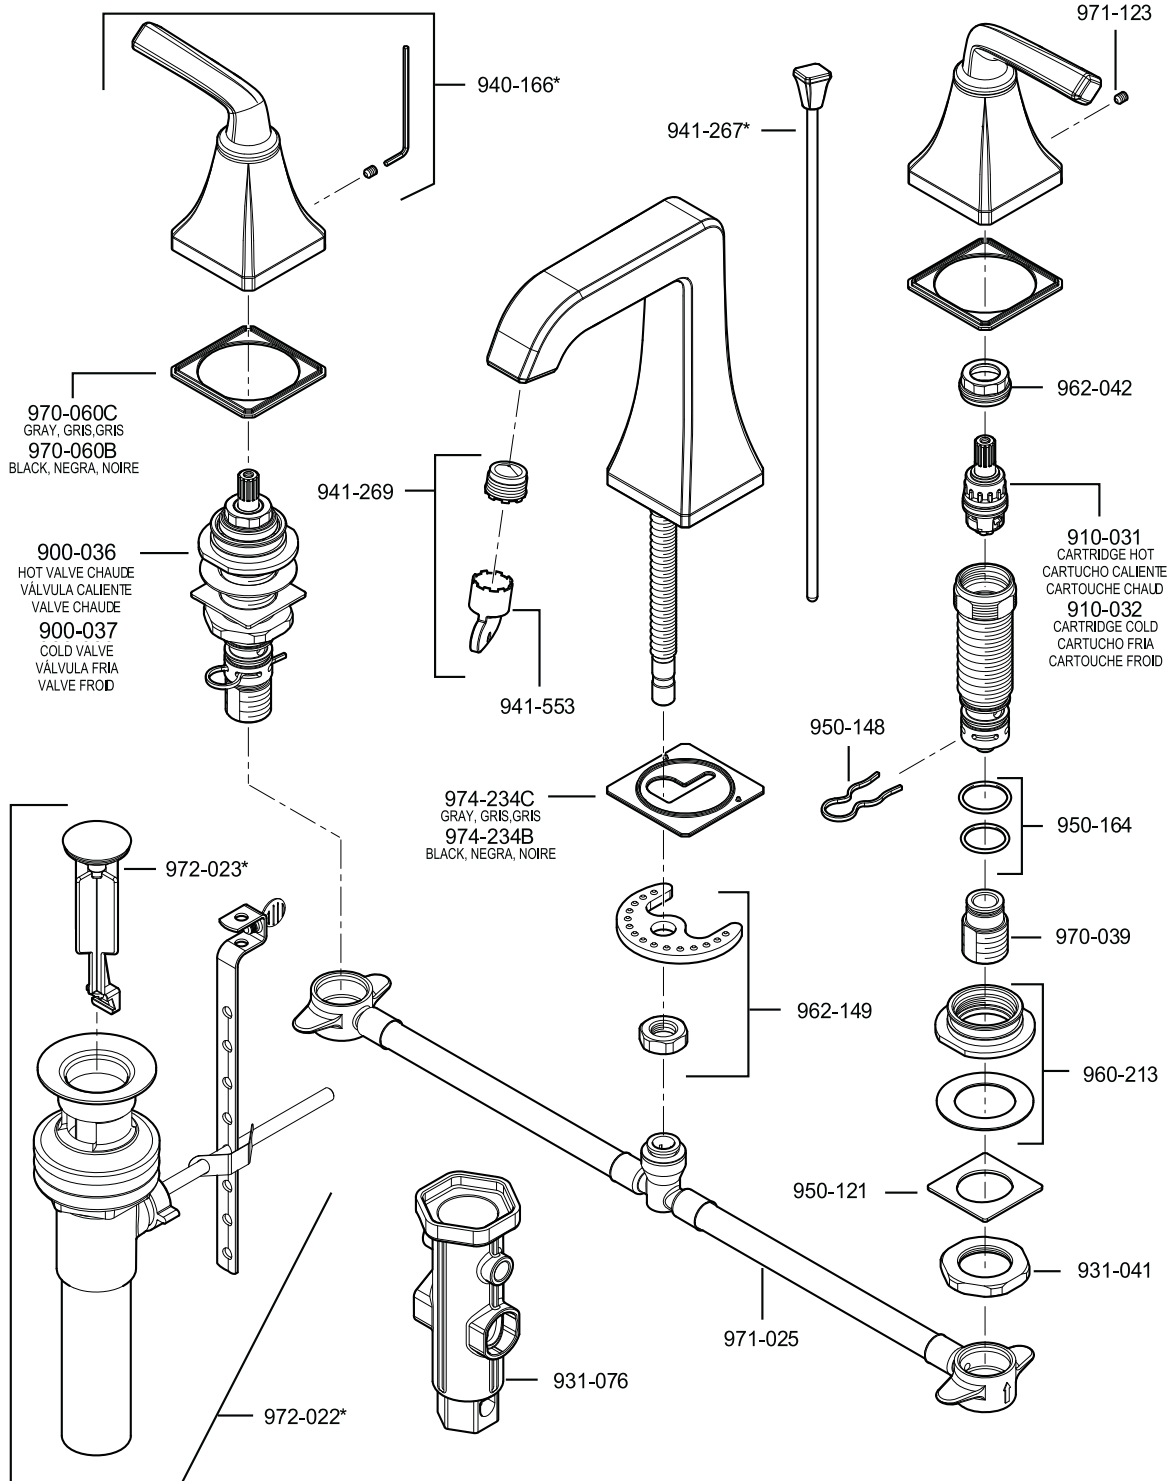

PARTS EXPLOSION

49 Series Park Avenue™ Widespread Lavatory Faucet

FINISHES * Indicates Finish

A Polished Chrome	K Satin Nickel	U Rustic Bronze
B Black	L Satin Stainless Steel	V PVD Polished Brass
C Light Gray	P Polished Brass	W White
D PVD Polished Nickel	Q Fired Copper	Y Tuscan Bronze
E Rustic Pewter	R Antique Copper	AB Aged Brass
G Velvet Aged Bronze	S Stainless Steel	MC Midnight Chrome
J PVD Brushed Nickel	T Biscuit	

All finishes not available on all parts

Pfister™