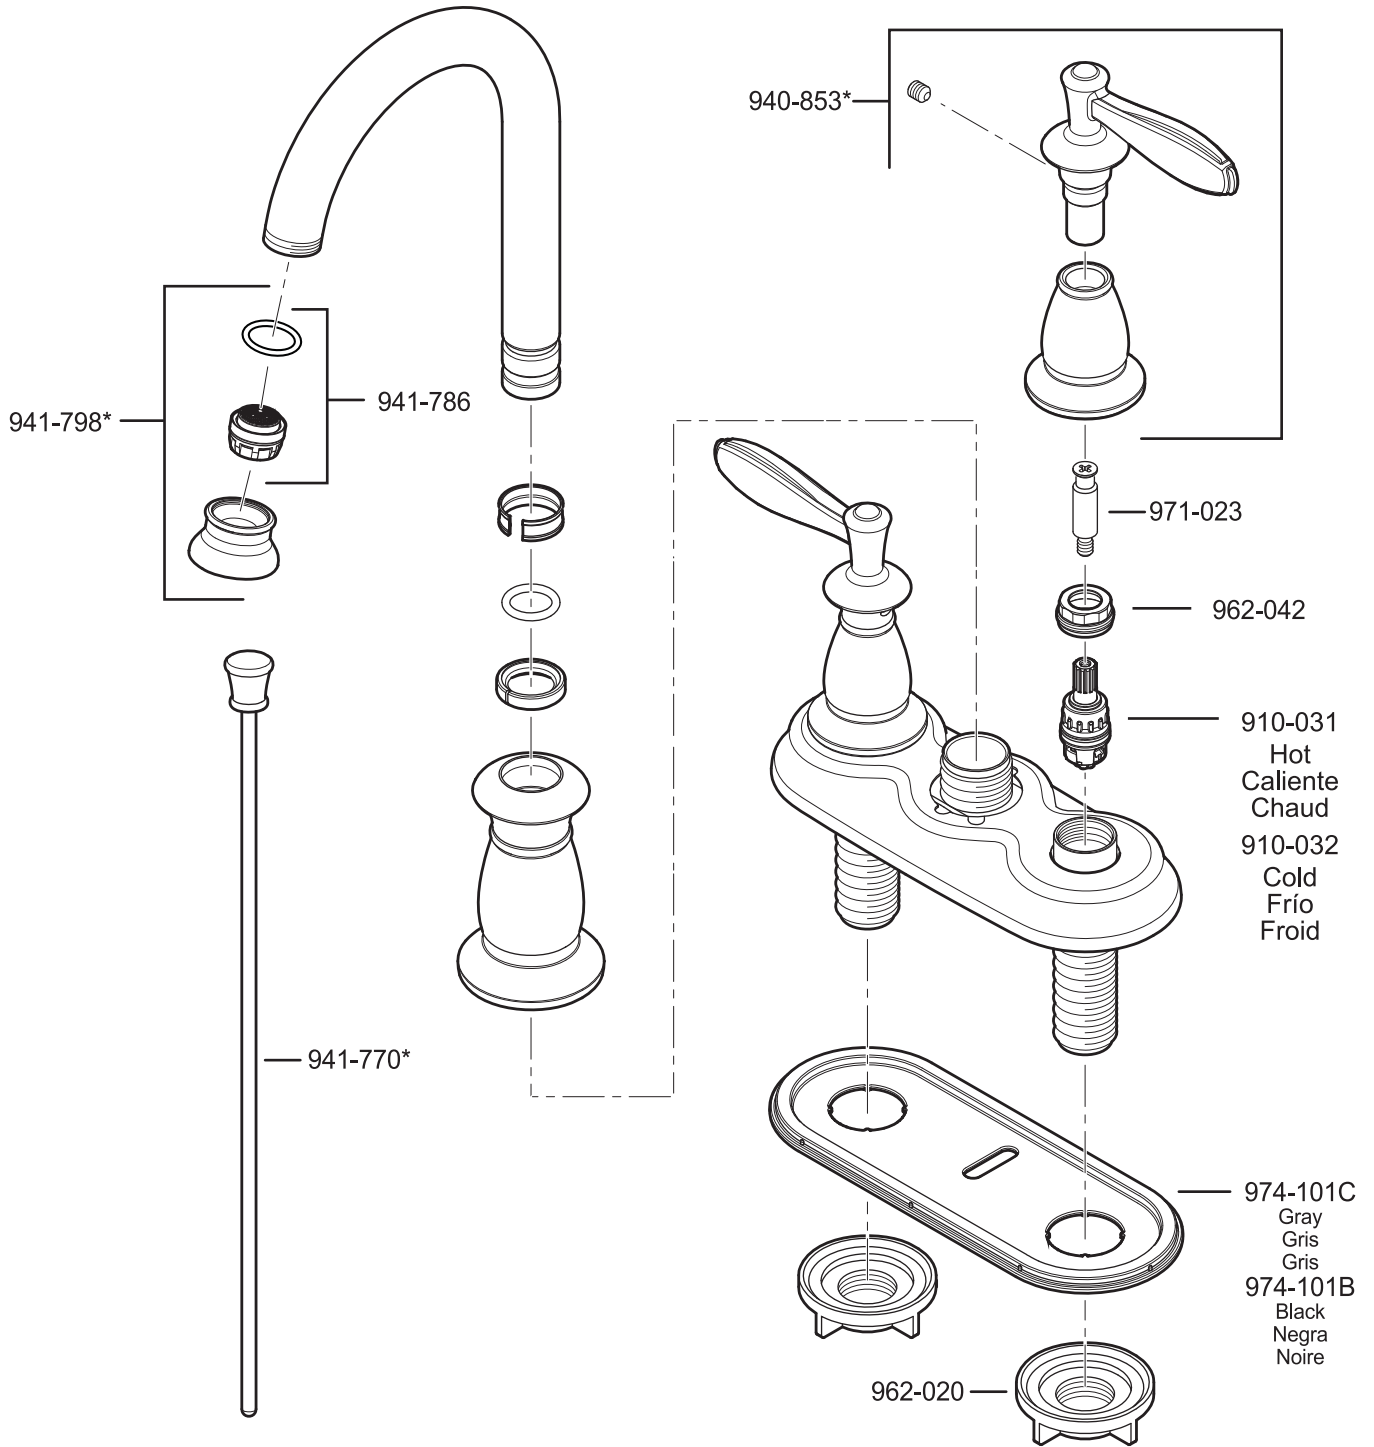

PARTS EXPLOSION

43-LN

A	Polished Chrome	Cromo Pulido	Chrome Poli
J	PVD Brushed Nickel	PVD Niquel Cepillado	PVD Nickel Brosse
Y	Tuscan Bronze	Bronce Toscano	Bronze Le Toscan

Pfister™