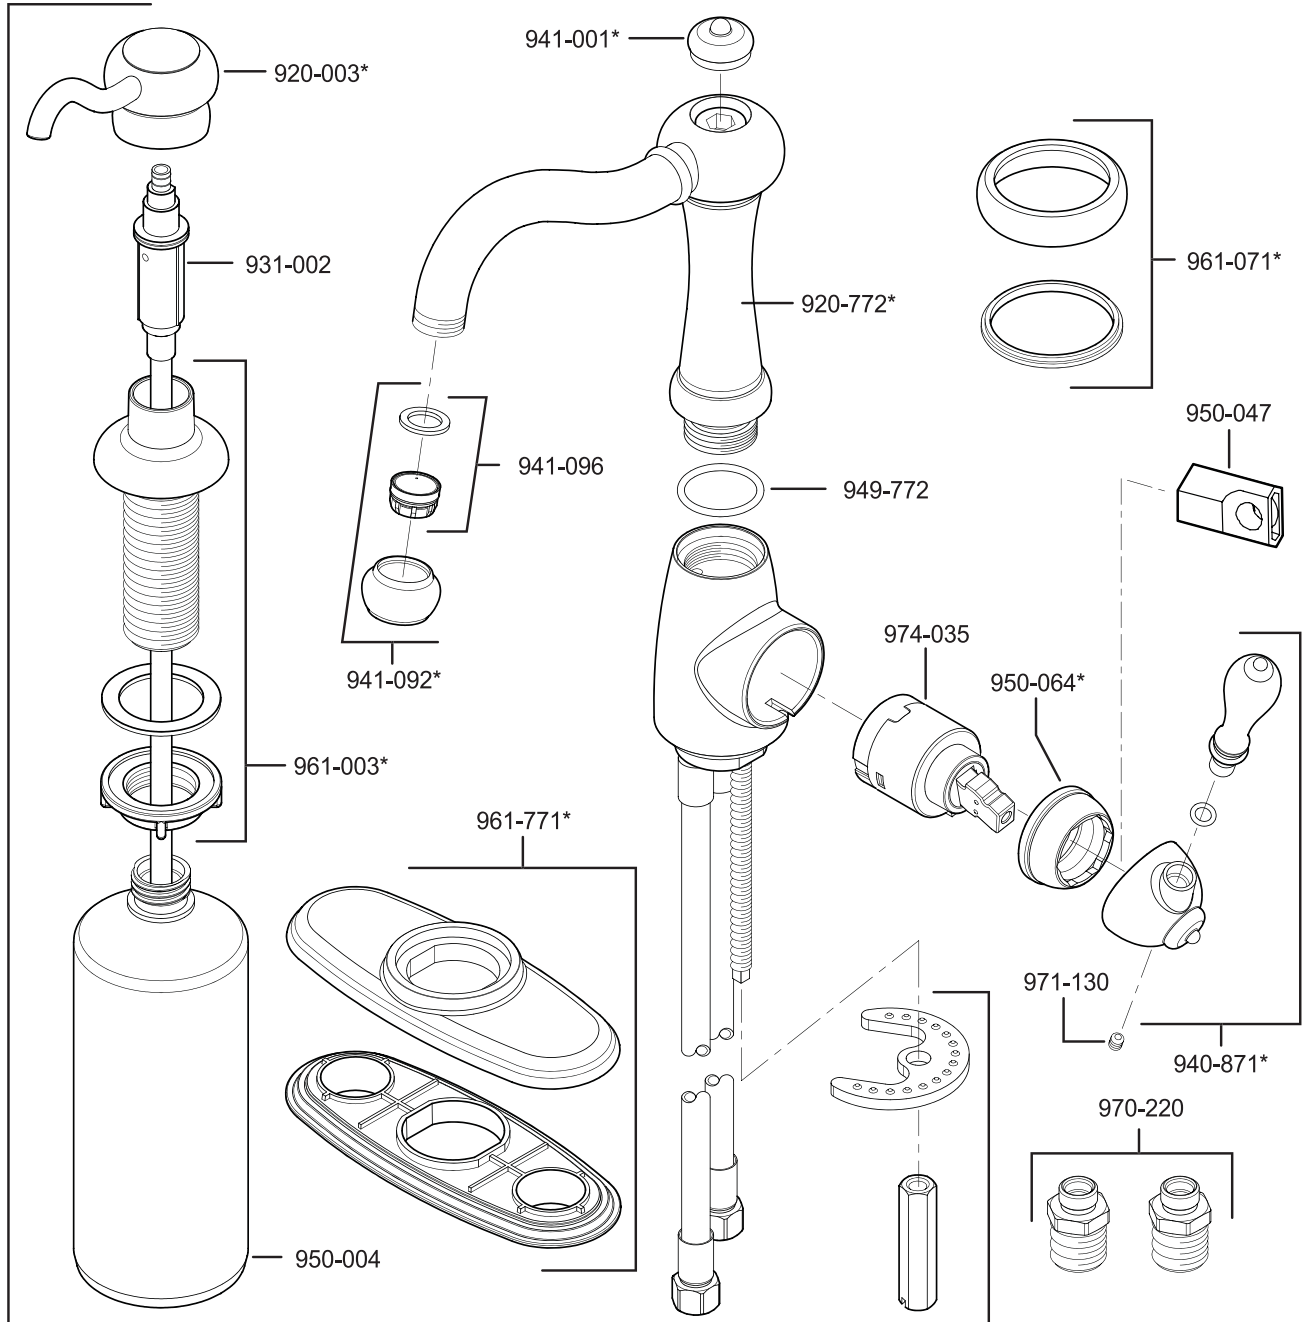

PARTS EXPLOSION

72 Series Marielle® Bar/Kitchen Island Faucet

1. **FINISHES** * Indicates Finish

A Polished Chrome	M Almond	U Rustic Bronze
B Black	N Antique Bronze	V PVD Polished Brass
E Rustic Pewter	P Polished Brass	W White
D PVD Polished Nickel	Q Satin Brass	Y Tuscan Bronze
J PVD Brushed Nickel	R Copper	Z Oil-Rubbed Bronze
K Satin Nickel	S Stainless Steel	
L Satin Stainless	T Biscuit	

3. All finishes not available on all parts