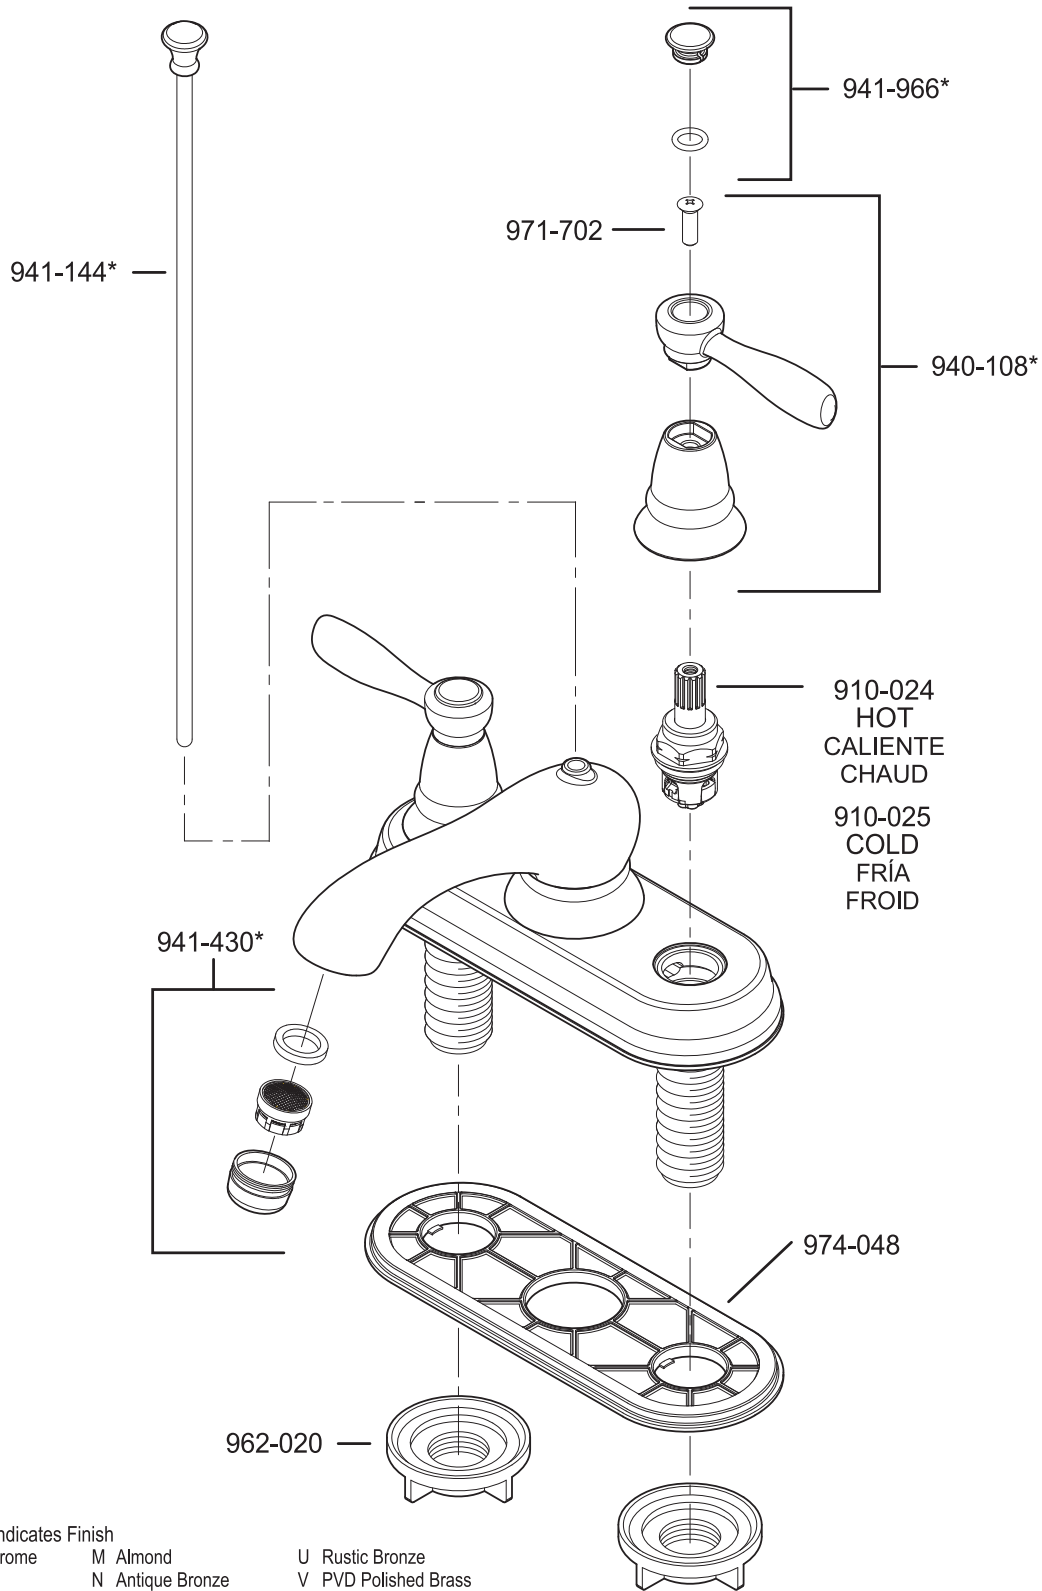

PARTS EXPLOSION

48 Series Portland™ Collection 4" Centerset Lavatory Faucet

FINISHES * Indicates Finish

A Polished Chrome	M Almond	U Rustic Bronze
B Black	N Antique Bronze	V PVD Polished Brass
E Rustic Pewter	P Polished Brass	W White
D PVD Polished Nickel	Q Satin Brass	Y Tuscan Bronze
J PVD Brushed Nickel	R Copper	Z Oil-Rubbed Bronze
K Satin Nickel	S Stainless Steel	
L Satin Stainless	T Biscuit	

All finishes not available on all parts

Pfister™