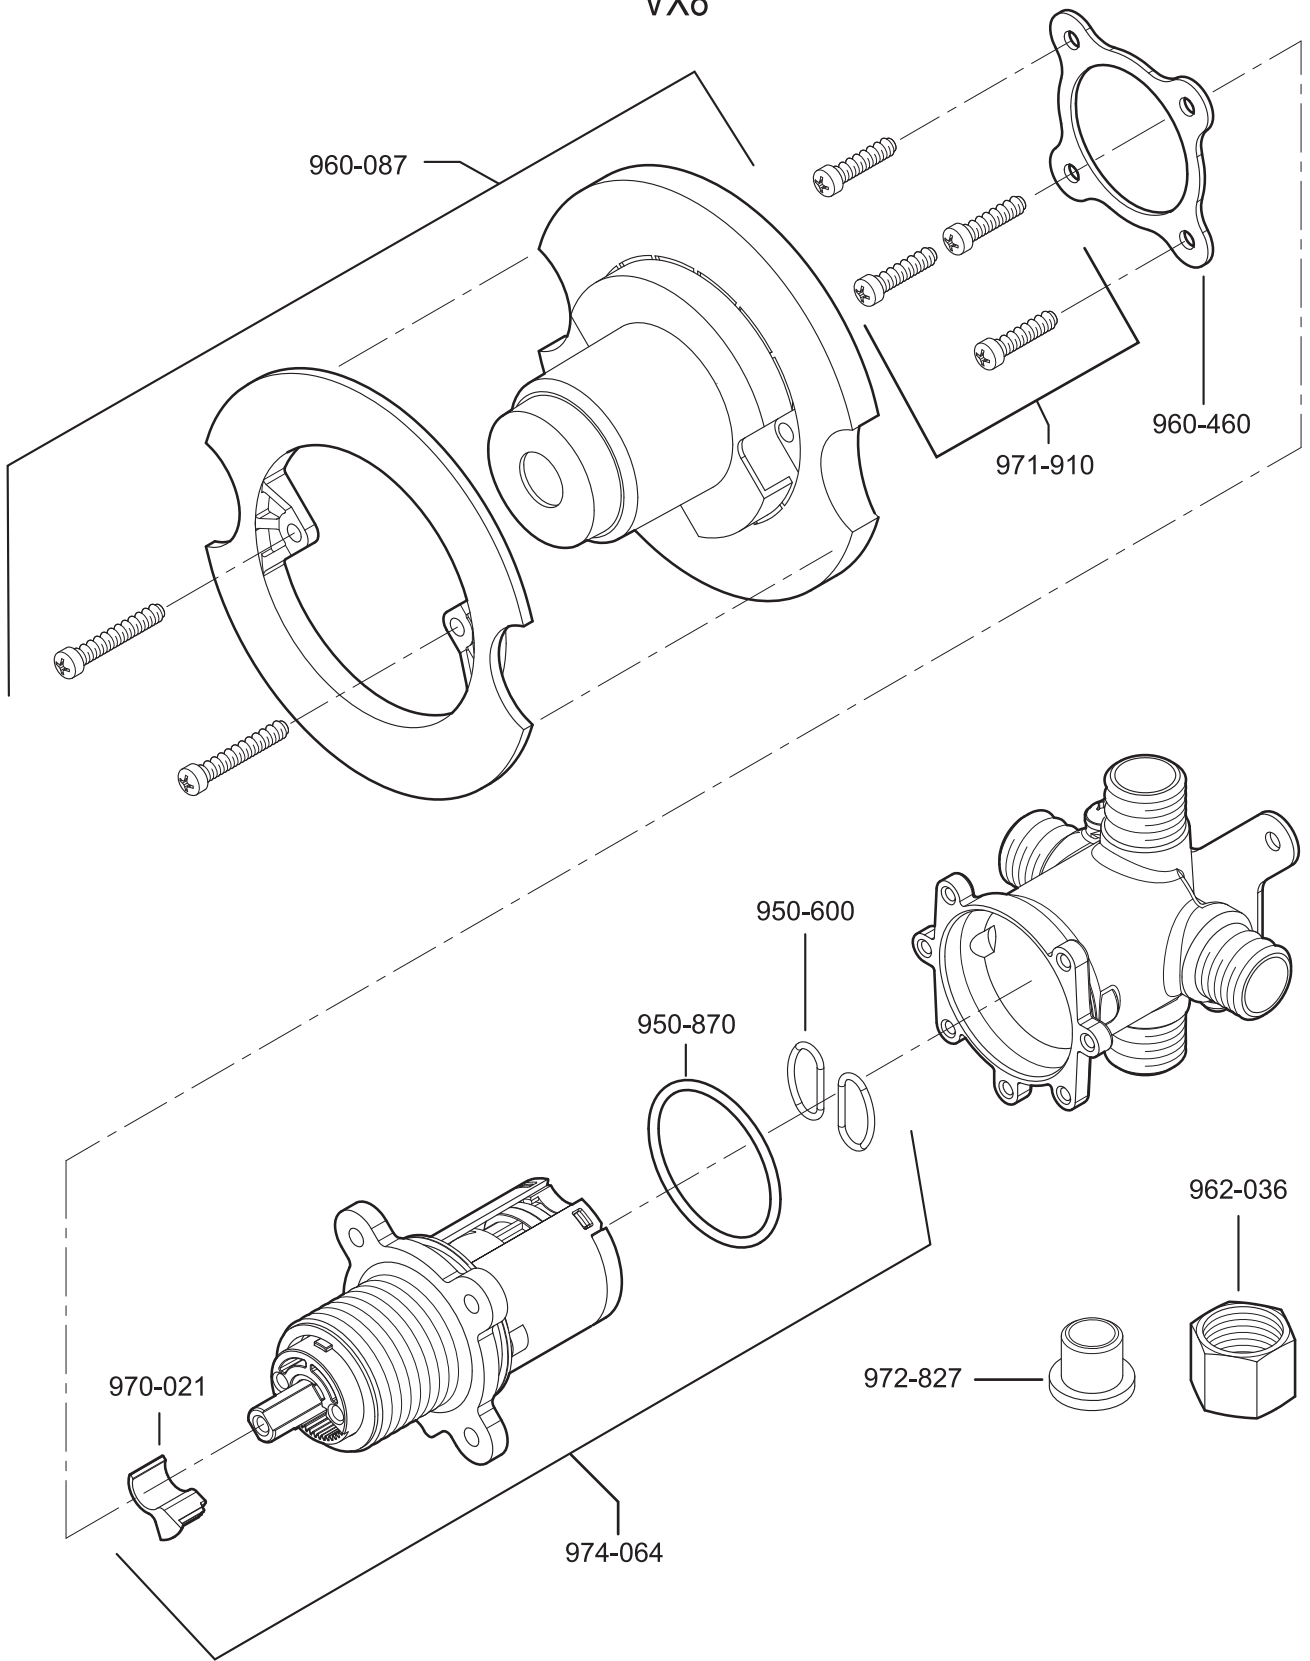

PARTS EXPLOSION

VX8

Pfister™