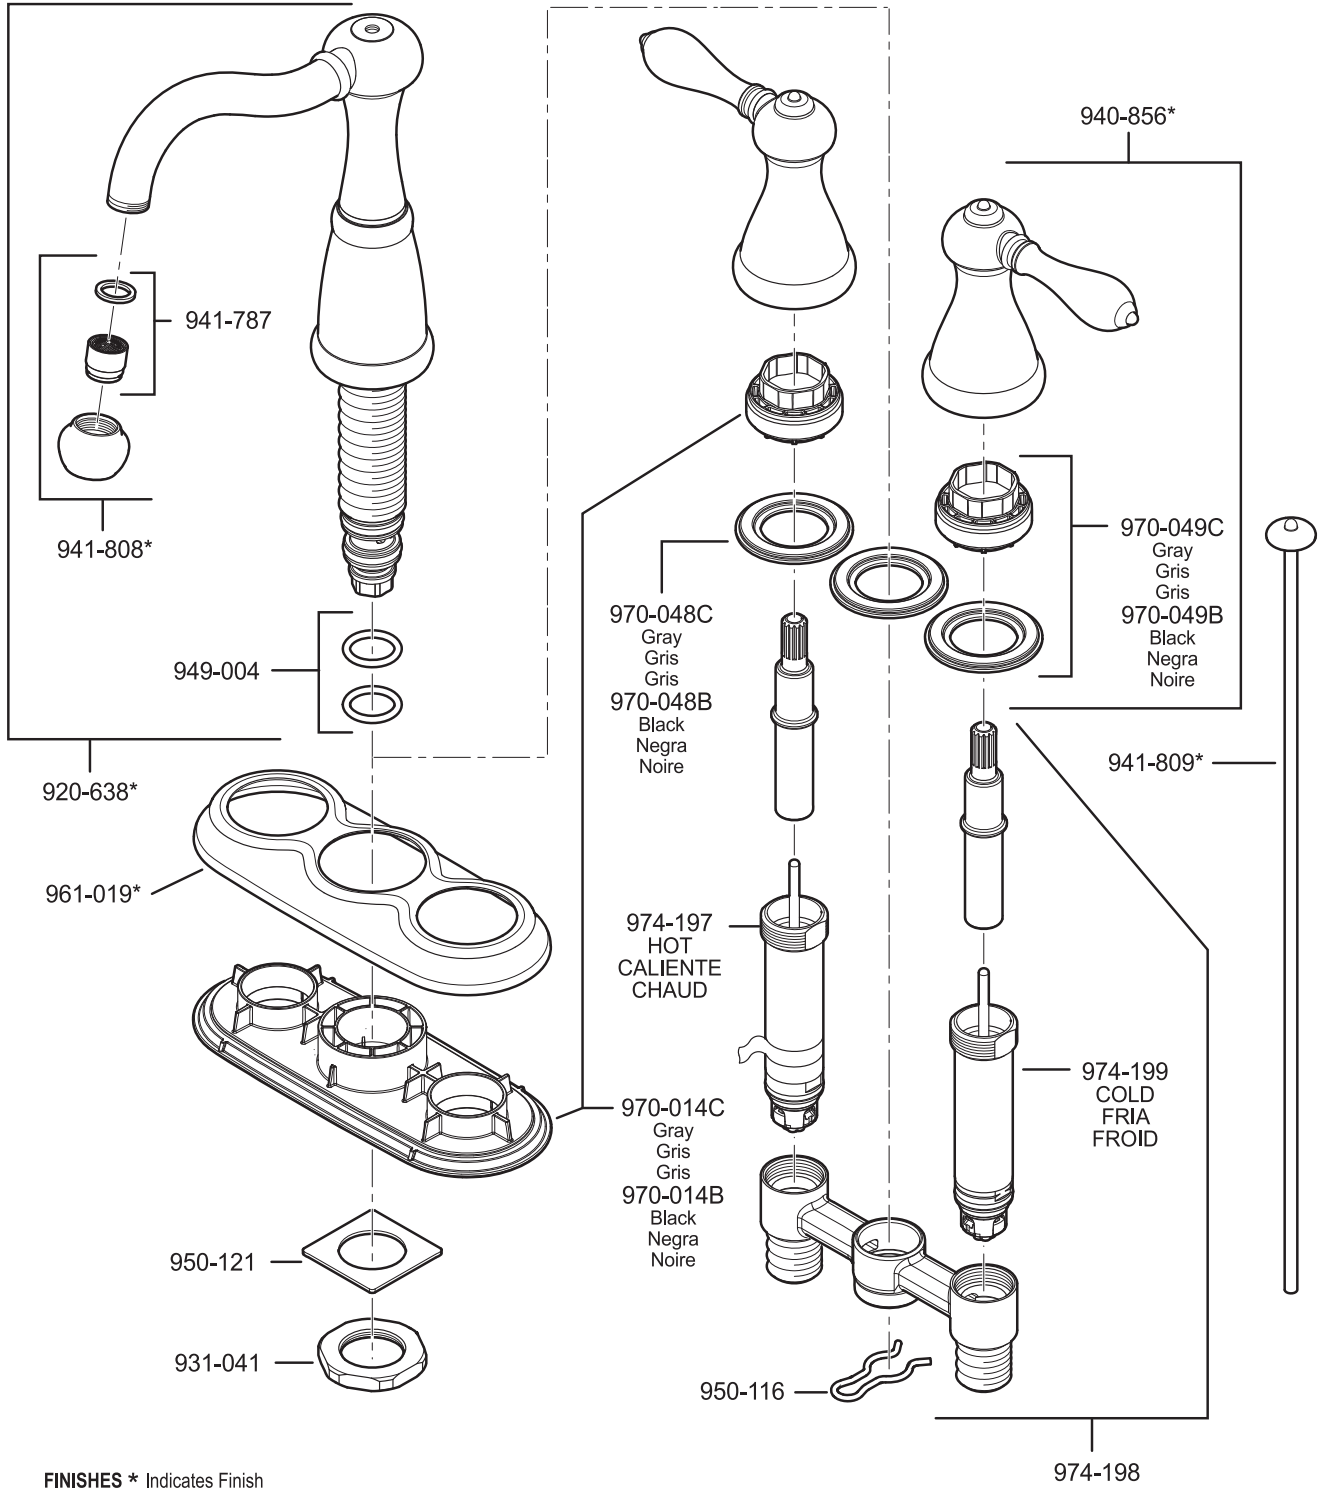

PARTS EXPLOSION

46 Series Marielle™ Collection 4" Centerset Lavatory Faucet

FINISHES * Indicates Finish

A Polished Chrome	L Satin Stainless	T Biscuit
B Black	M Almond	U Rustic Bronze
D PVD Polished Nickel	N Antique Bronze	V PVD Polished Brass
E Rustic Pewter	P Polished Brass	W White
J PVD Brushed Nickel	Q Satin Brass	Y Tuscan Bronze
G Velvet Aged Bronze	R Copper	Z Oil-Rubbed Bronze
K Satin Nickel	S Stainless Steel	

All finishes not available on all parts

Pfister™