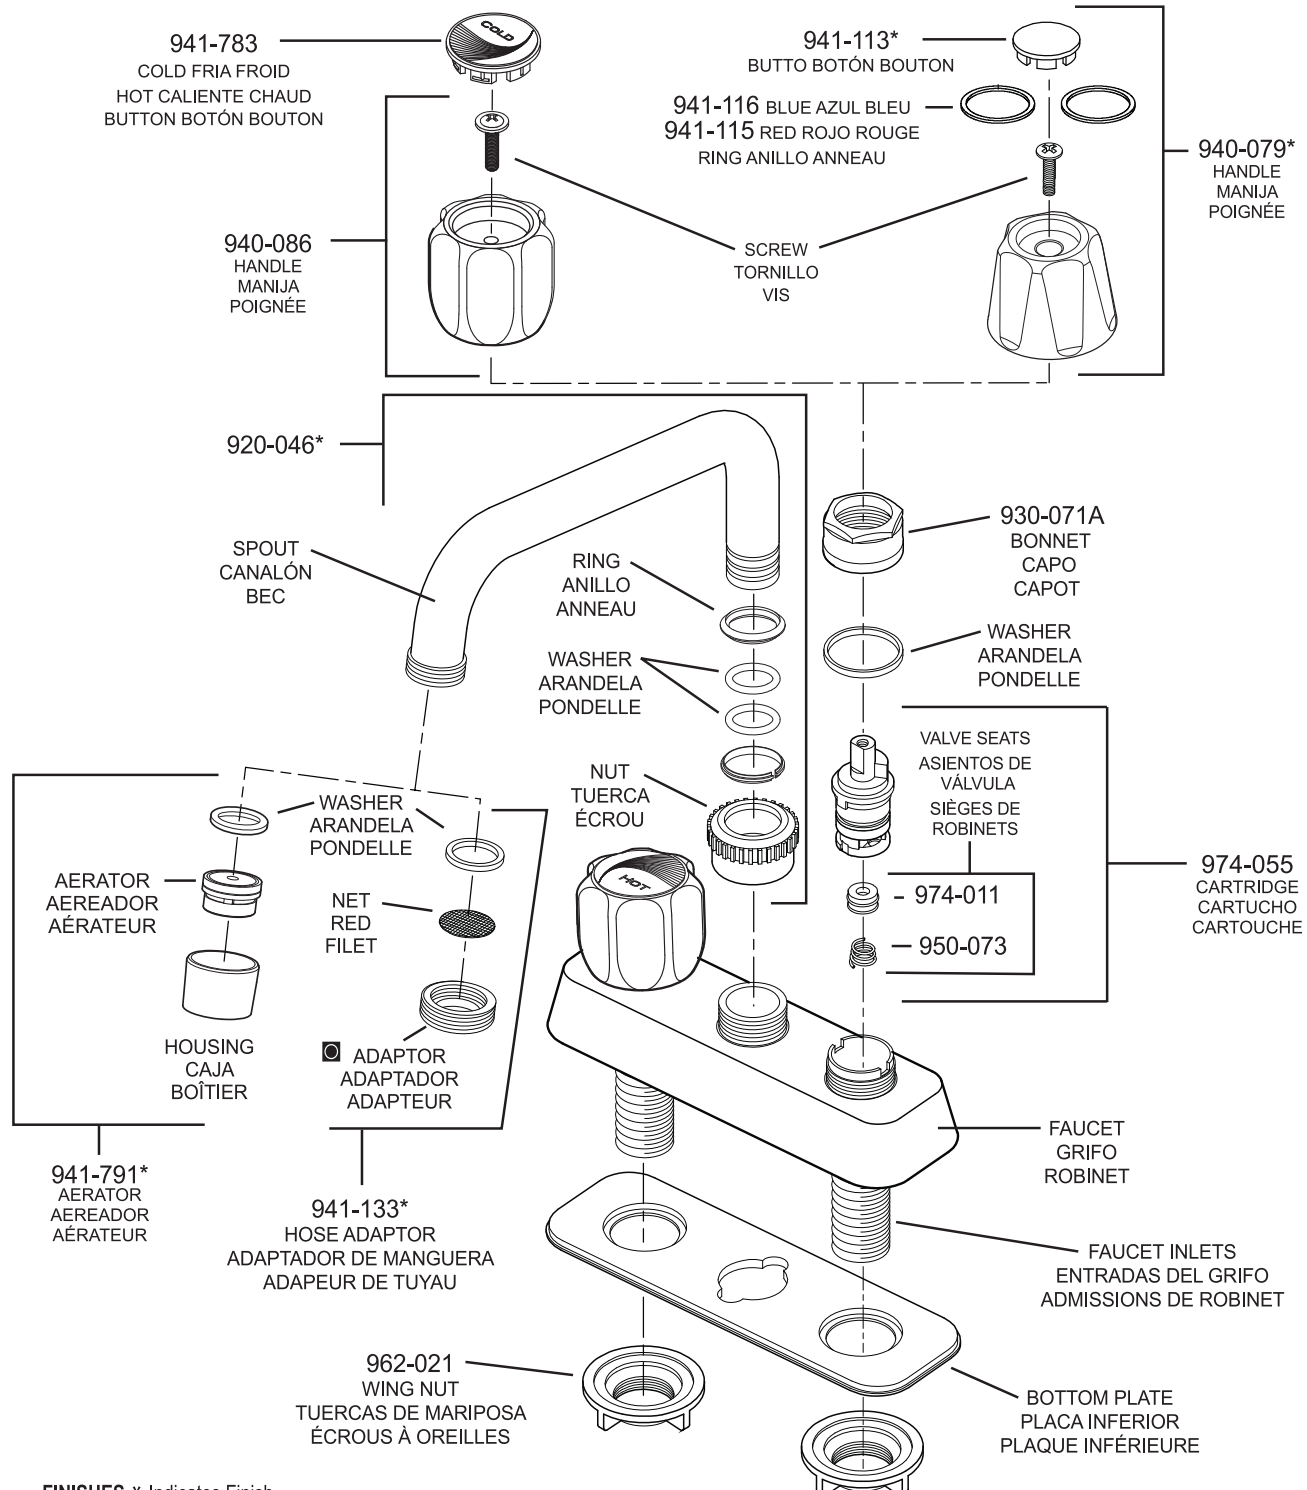

PARTS EXPLOSION

171 Pfirst Series™ Bar/Kitchen Island and Laundry Faucet

FINISHES * Indicates Finish

A Polished Chrome	M Almond	U Rustic Bronze
B Black	N Antique Bronze	V PVD Polished Brass
E Rustic Pewter	P Polished Brass	W White
D PVD Polished Nickel	Q Satin Brass	Y Tuscan Bronze
J PVD Brushed Nickel	R Copper	Z Oil-Rubbed Bronze
K Satin Nickel	S Stainless Steel	
L Satin Stainless	T Biscuit	

All finishes not available on all parts

Pfister™