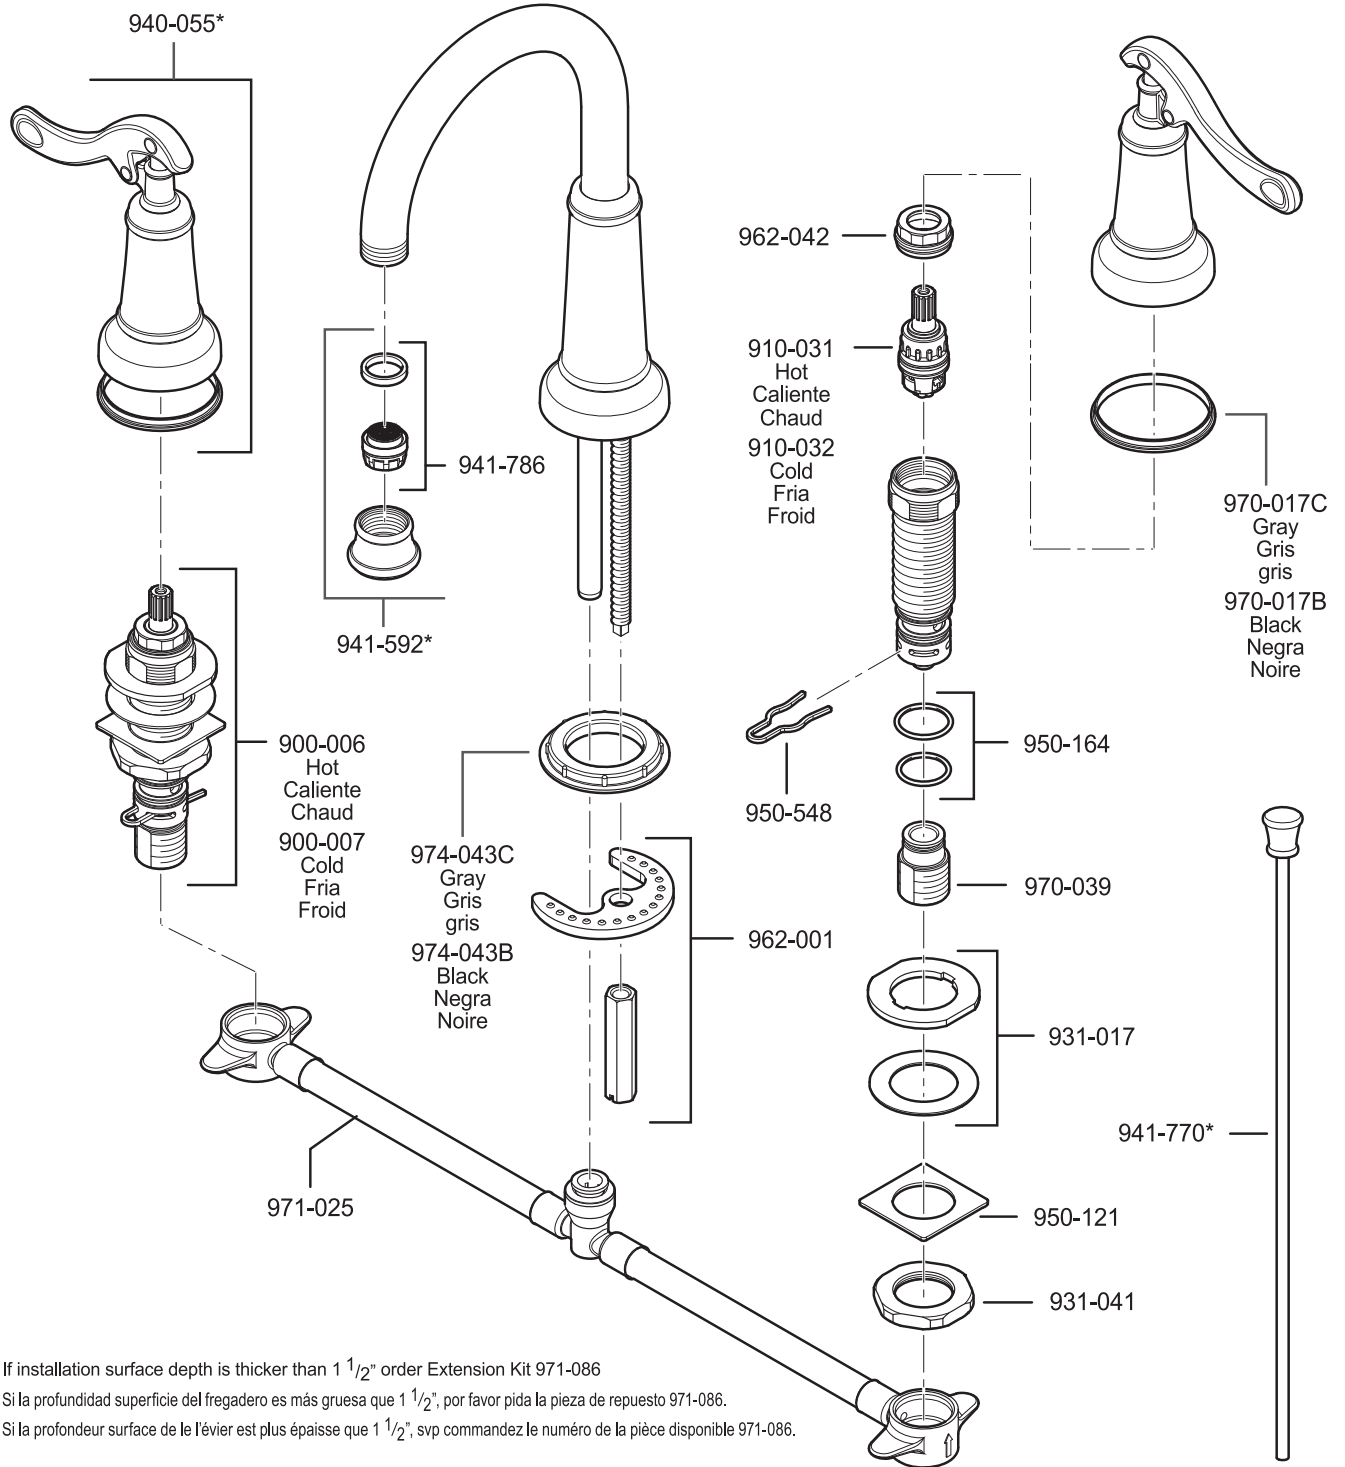

PARTS EXPLOSION

49 Series Ashfield™ 8"-15" Widespread Lavatory Faucet

If installation surface depth is thicker than 1 1/2" order Extension Kit 971-086

Si la profundidad superficie del fregadero es más gruesa que 1 1/2", por favor pida la pieza de repuesto 971-086.

Si la profondeur surface de le'évier est plus épaisse que 1 1/2", svp commandez le numéro de la pièce disponible 971-086.

FINISHES * Indicates Finish

A Polished Chrome	L Satin Stainless	T Biscuit
B Black	M Almond	U Rustic Bronze
D PVD Polished Nickel	N Antique Bronze	V PVD Polished Brass
E Rustic Pewter	P Polished Brass	W White
J PVD Brushed Nickel	Q Satin Brass	Y Tuscan Bronze
G Velvet Aged Bronze	R Copper	Z Oil-Rubbed Bronze
K Satin Nickel	S Stainless Steel	

All finishes not available on all parts

Pfister™