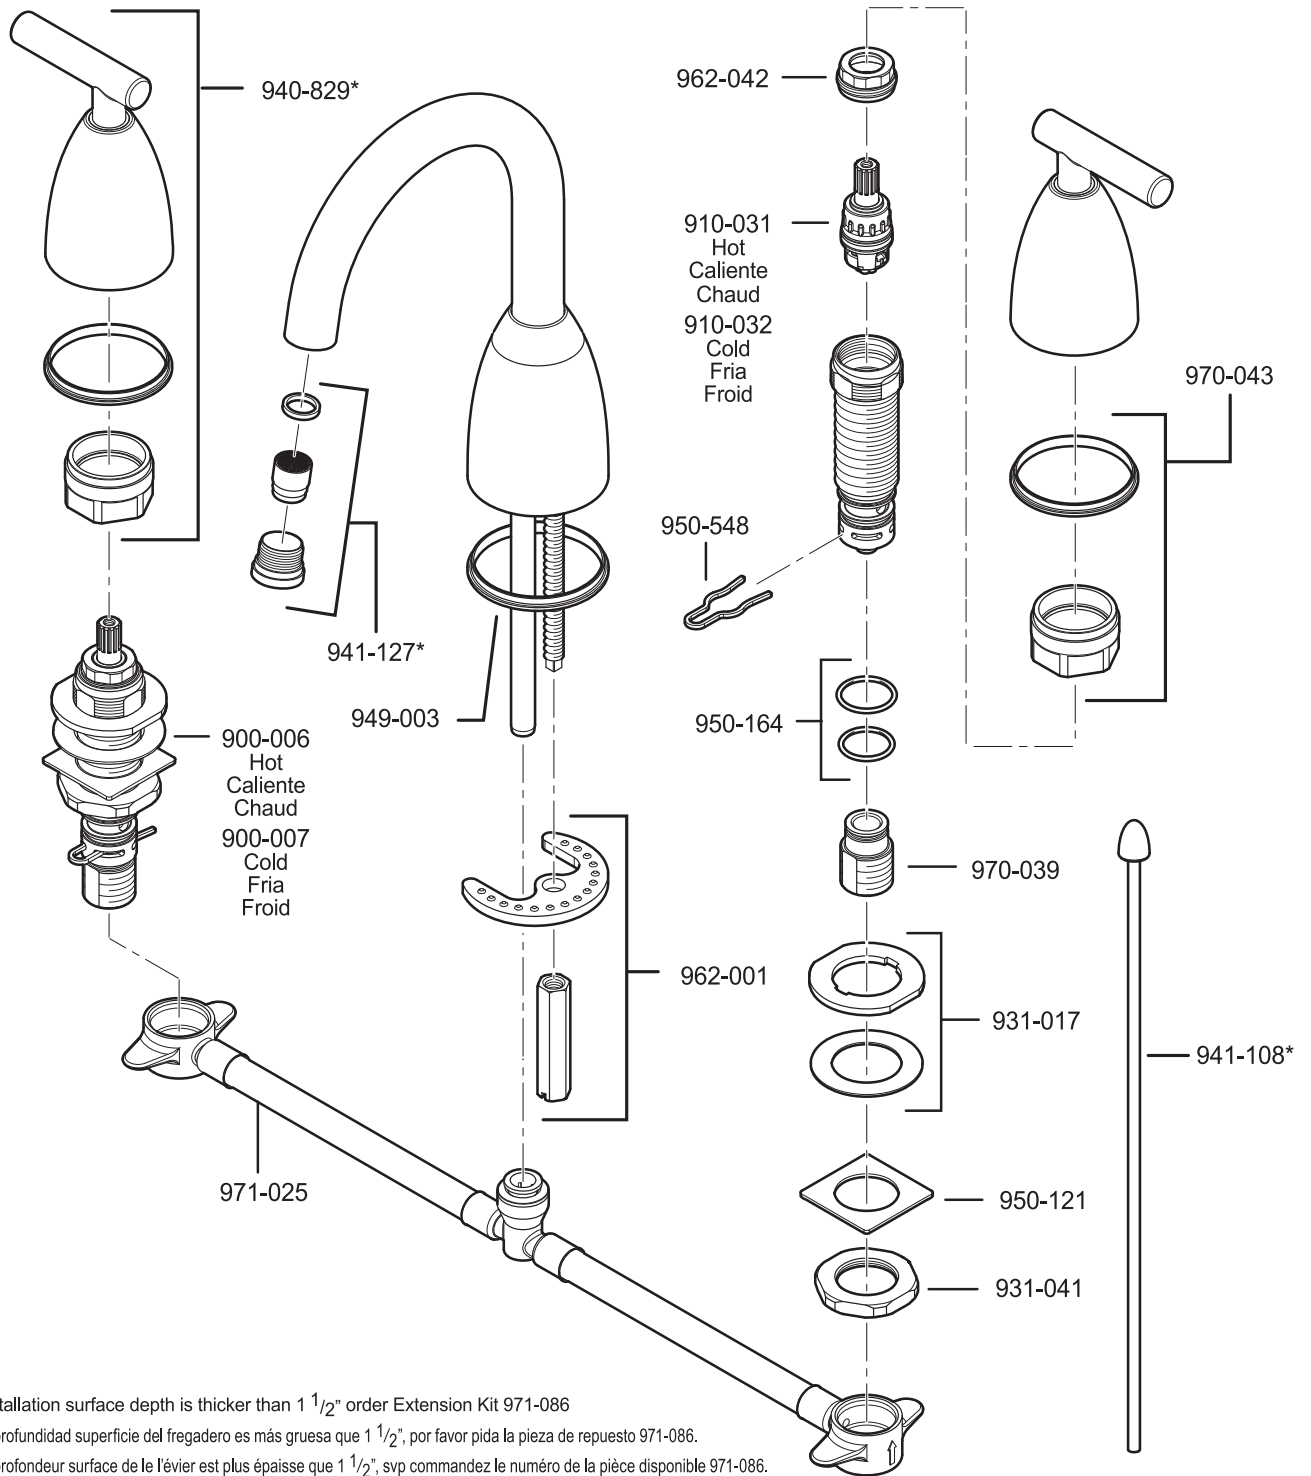

PARTS EXPLOSION

49 Series Contempera™ 8"-15" Widespread Lavatory Faucet

If installation surface depth is thicker than 1 1/2" order Extension Kit 971-086
Si la profundidad superficie del fregadero es más gruesa que 1 1/2", por favor pida la pieza de repuesto 971-086.
Si la profondeur surface de le f évier est plus épaisse que 1 1/2", svp commandez le numéro de la pièce disponible 971-086.

1. **FINISHES *** Indicates Finish

A Polished Chrome	L Satin Stainless	T Biscuit
B Black	M Almond	U Rustic Bronze
D PVD Polished Nickel	N Antique Bronze	V PVD Polished Brass
E Rustic Pewter	P Polished Brass	W White
J PVD Brushed Nickel	Q Satin Brass	Y Tuscan Bronze
G Velvet Aged Bronze	R Copper	Z Oil-Rubbed Bronze
K Satin Nickel	S Stainless Steel	

All finishes not available on all parts

Pfister™