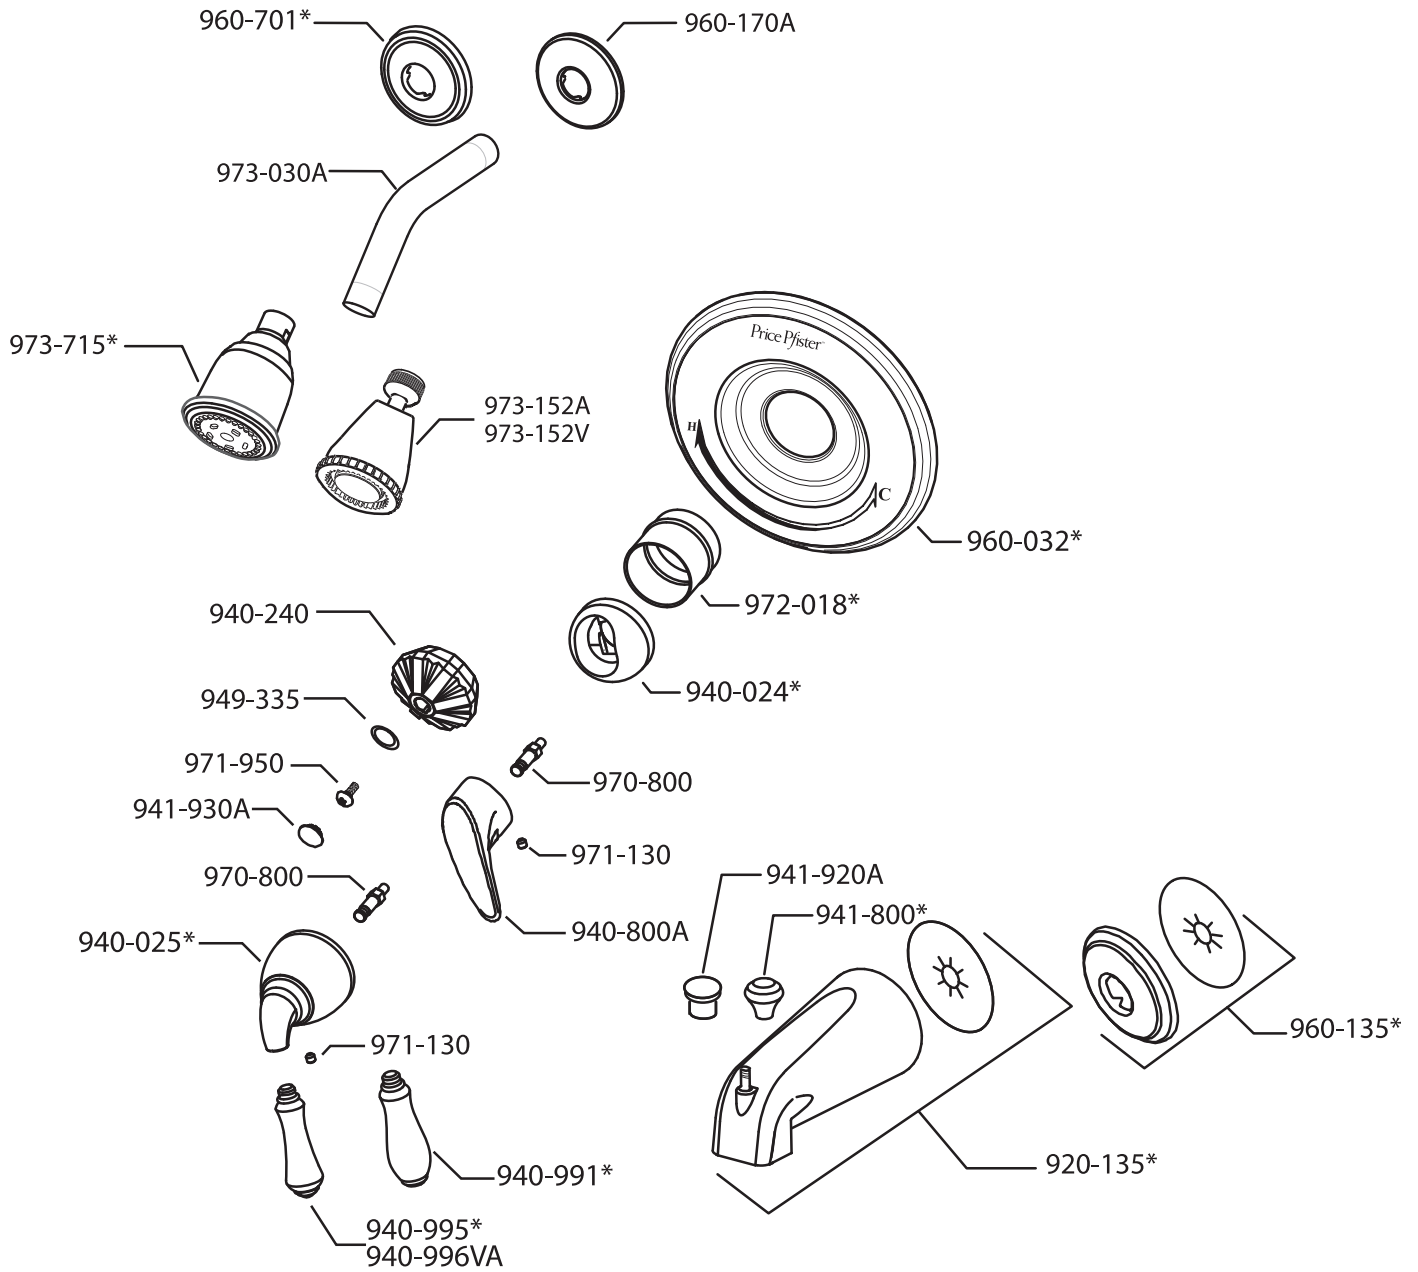

PARTS EXPLOSION

88 Series Single Control Tub & Shower Trim

FINISHES * Indicates Finish

A Polished Chrome	M Almond	U Rustic Bronze
B Black	N Antique Bronze	V PVD Polished Brass
E Rustic Pewter	P Polished Brass	W White
D PVD Polished Nickel	Q Satin Brass	Y Tuscan Bronze
J PVD Brushed Nickel	R Copper	Z Oil-Rubbed Bronze
K Satin Nickel	S Stainless Steel	
L Satin Stainless	T Biscuit	

All finishes not available on all parts

Pfister™