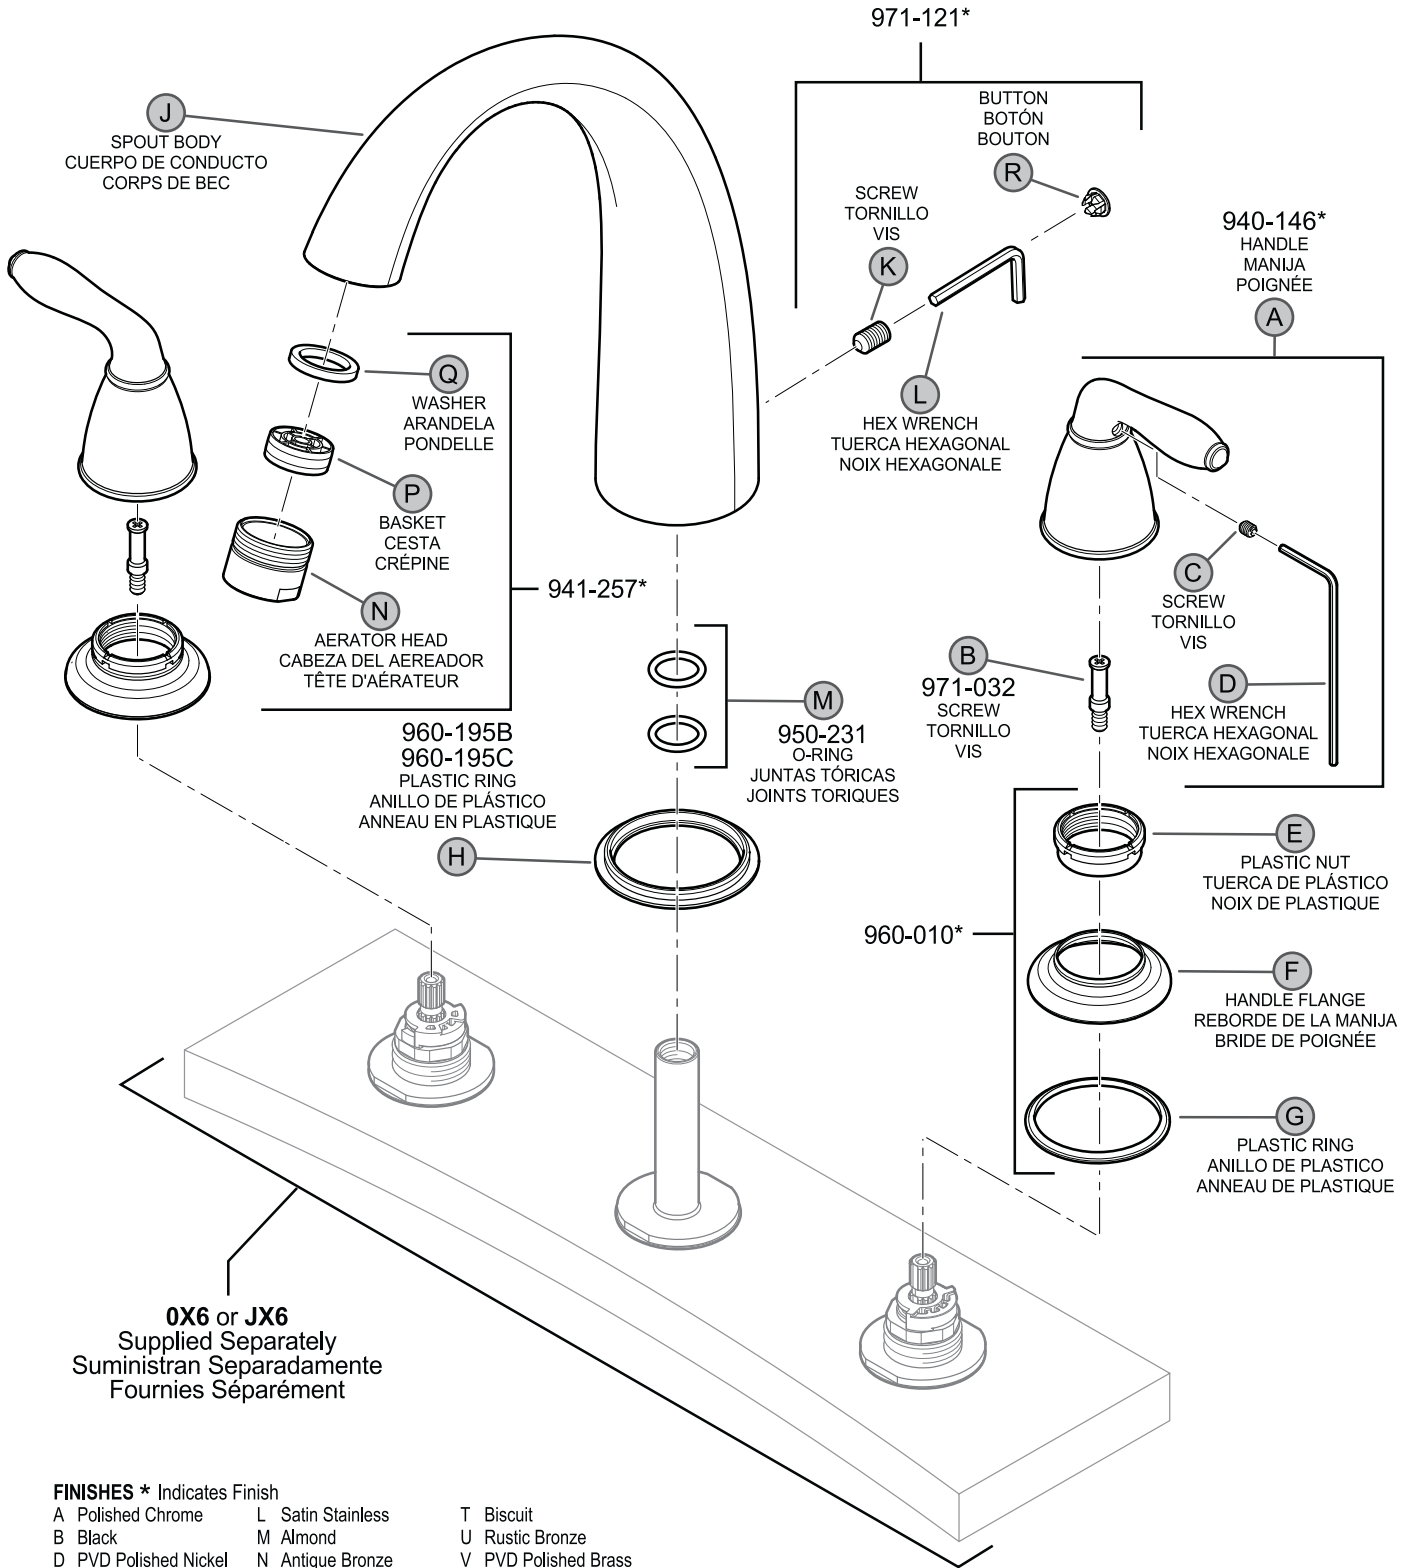

PARTS EXPLOSION

RT6 Series Serrano™ Roman Tub Trim

FINISHES * Indicates Finish

A Polished Chrome	L Satin Stainless	T Biscuit
B Black	M Almond	U Rustic Bronze
D PVD Polished Nickel	N Antique Bronze	V PVD Polished Brass
E Rustic Pewter	P Polished Brass	W White
J PVD Brushed Nickel	Q Satin Brass	Y Tuscan Bronze
G Velvet Aged Bronze	R Copper	Z Oil-Rubbed Bronze
K Satin Nickel	S Stainless Steel	

All finishes not available on all parts

Pfister™