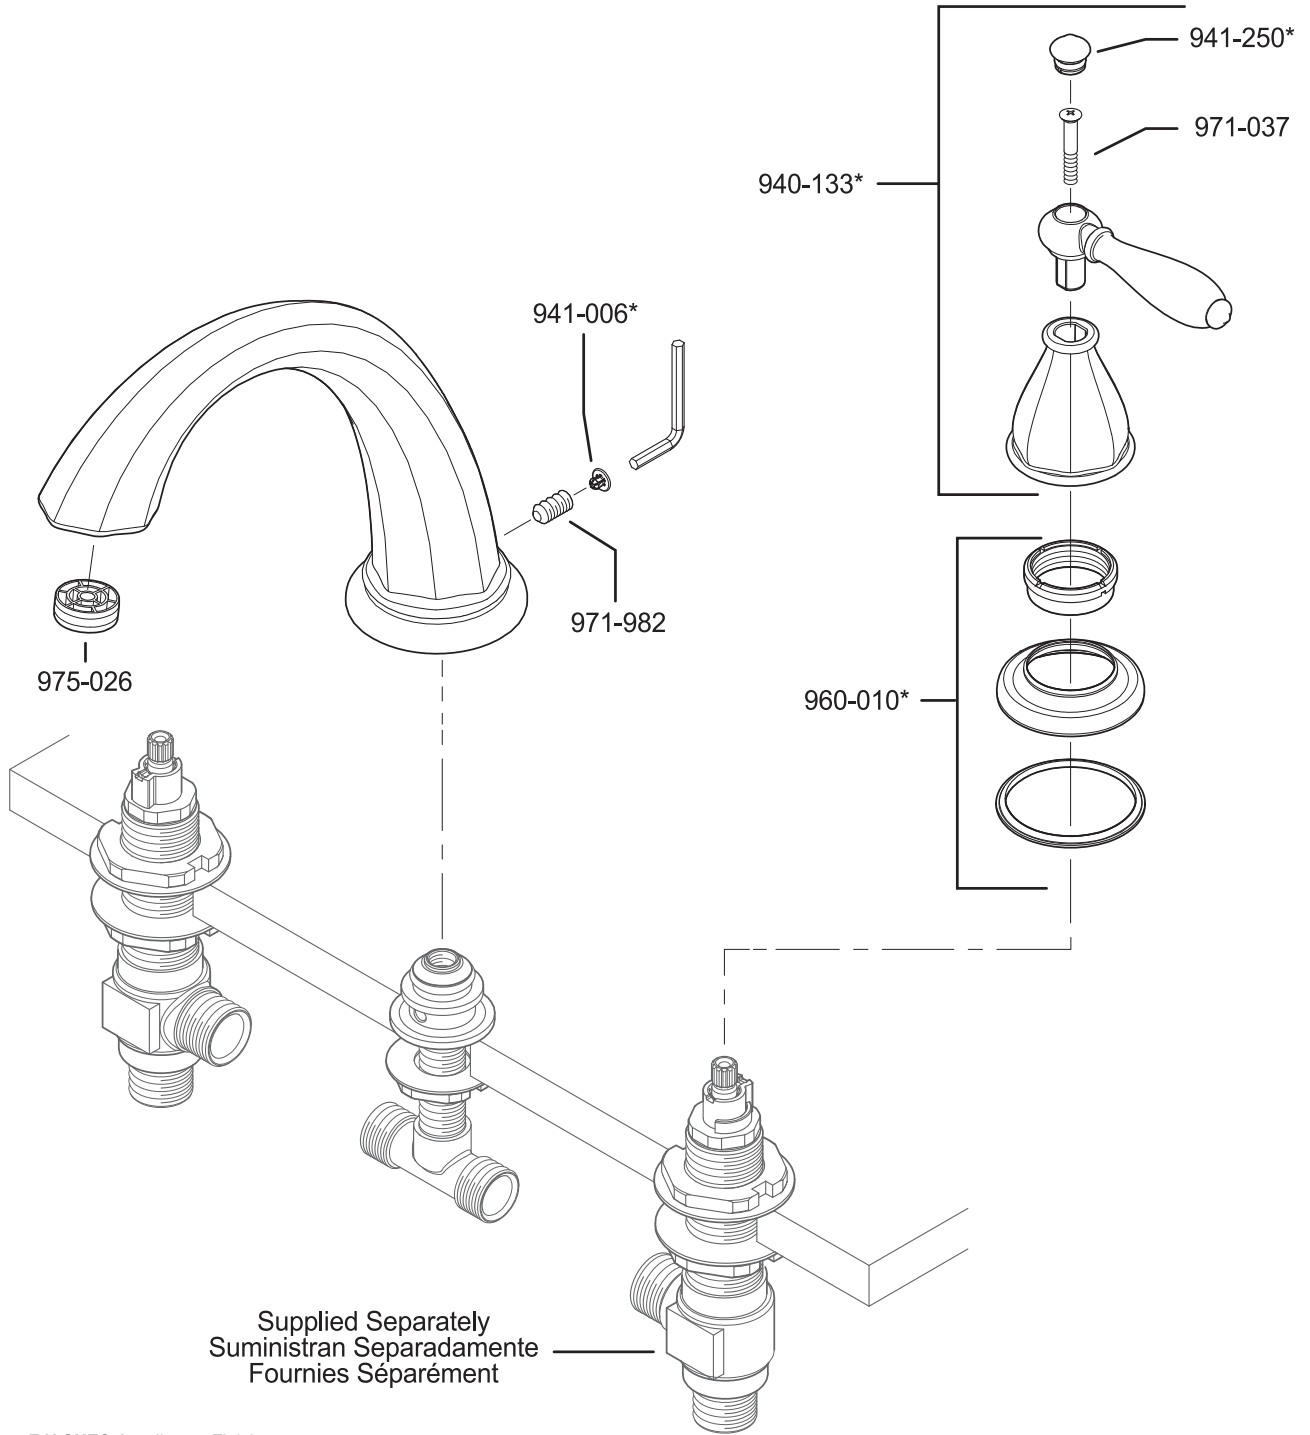

PARTS EXPLOSION

RT6 Series Portola™ Roman Tub Trim

FINISHES * Indicates Finish

A Polished Chrome	M Almond	U Rustic Bronze
B Black	N Antique Bronze	V PVD Polished Brass
E Rustic Pewter	P Polished Brass	W White
D PVD Polished Nickel	Q Satin Brass	Y Tuscan Bronze
J PVD Brushed Nickel	R Copper	Z Oil-Rubbed Bronze
K Satin Nickel	S Stainless Steel	
L Satin Stainless	T Biscuit	

All finishes not available on all parts

Pfister™