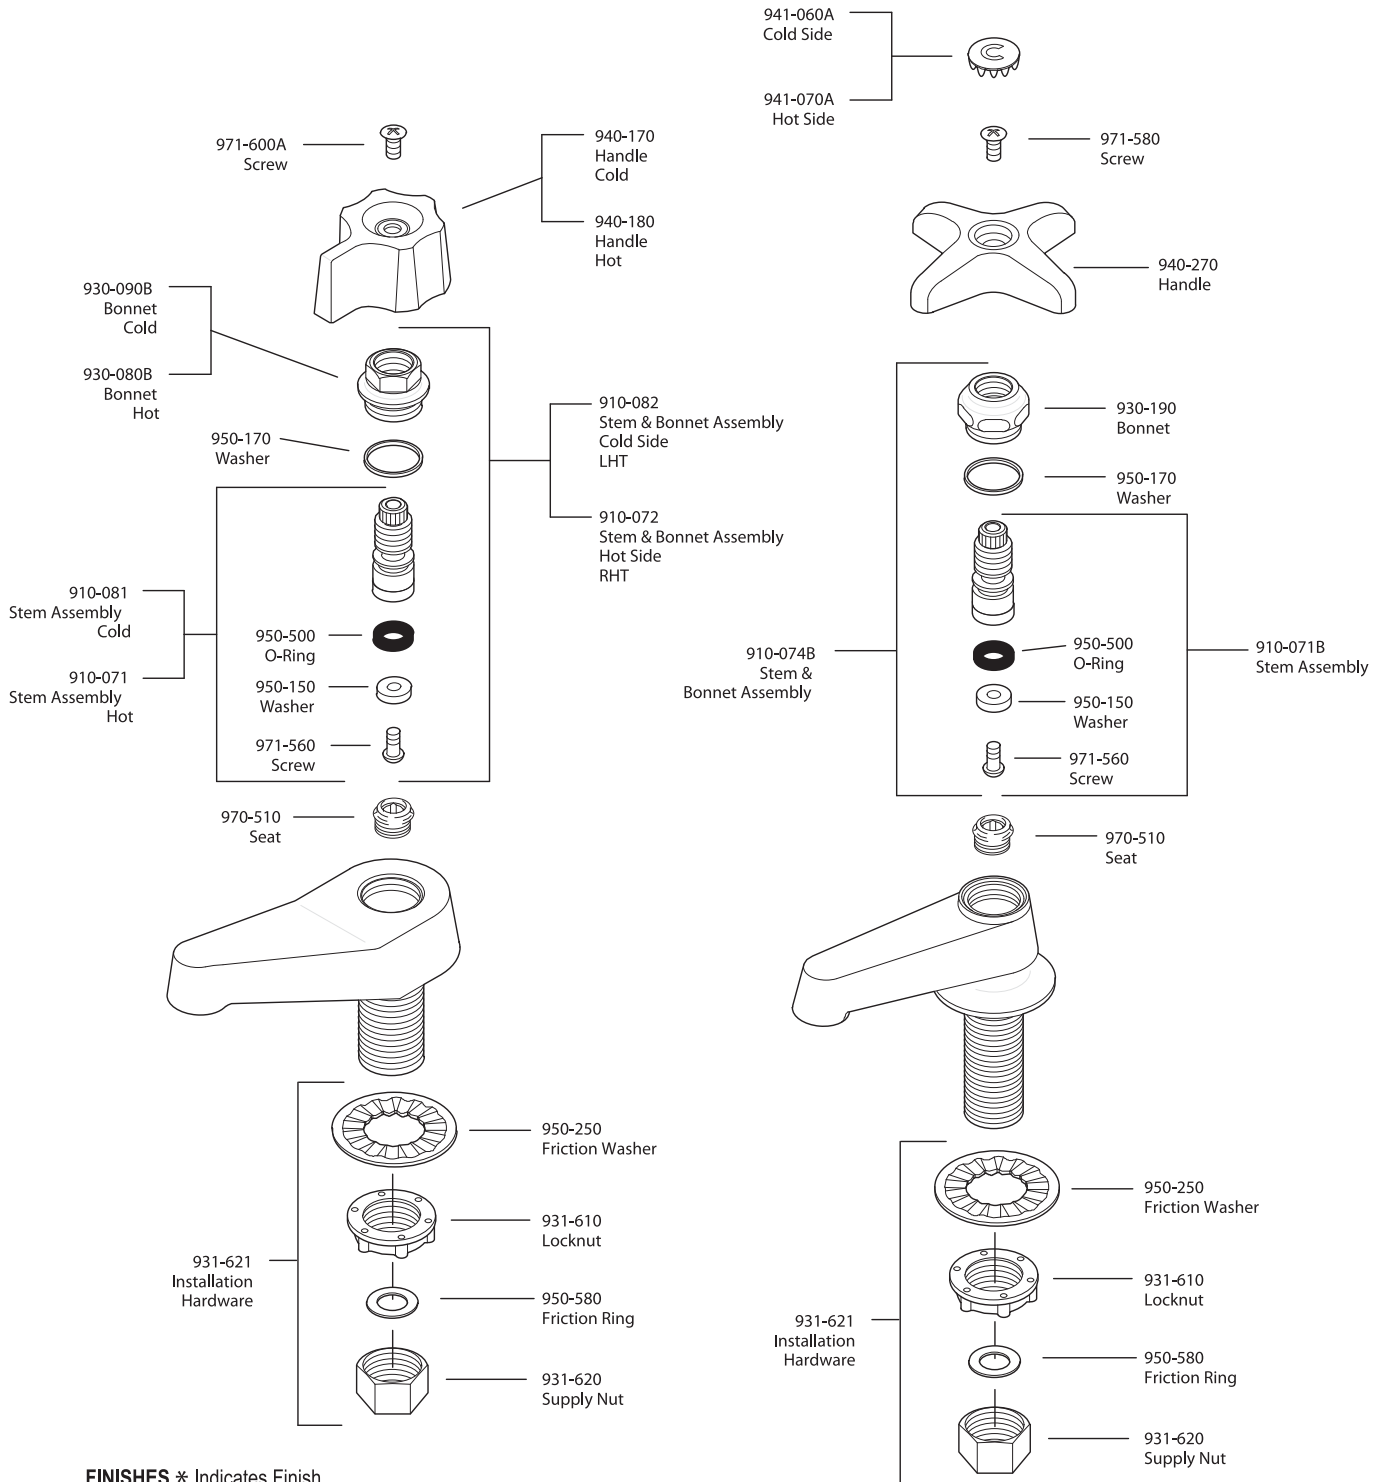

PARTS EXPLOSION

51 Series Laundry/Utility Faucet

FINISHES * Indicates Finish

A Polished Chrome	M Almond	U Rustic Bronze
B Black	N Antique Bronze	V PVD Polished Brass
E Rustic Pewter	P Polished Brass	W White
D PVD Polished Nickel	Q Satin Brass	Y Tuscan Bronze
J PVD Brushed Nickel	R Copper	Z Oil-Rubbed Bronze
K Satin Nickel	S Stainless Steel	
L Satin Stainless	T Biscuit	

All finishes not available on all parts

Pfister™