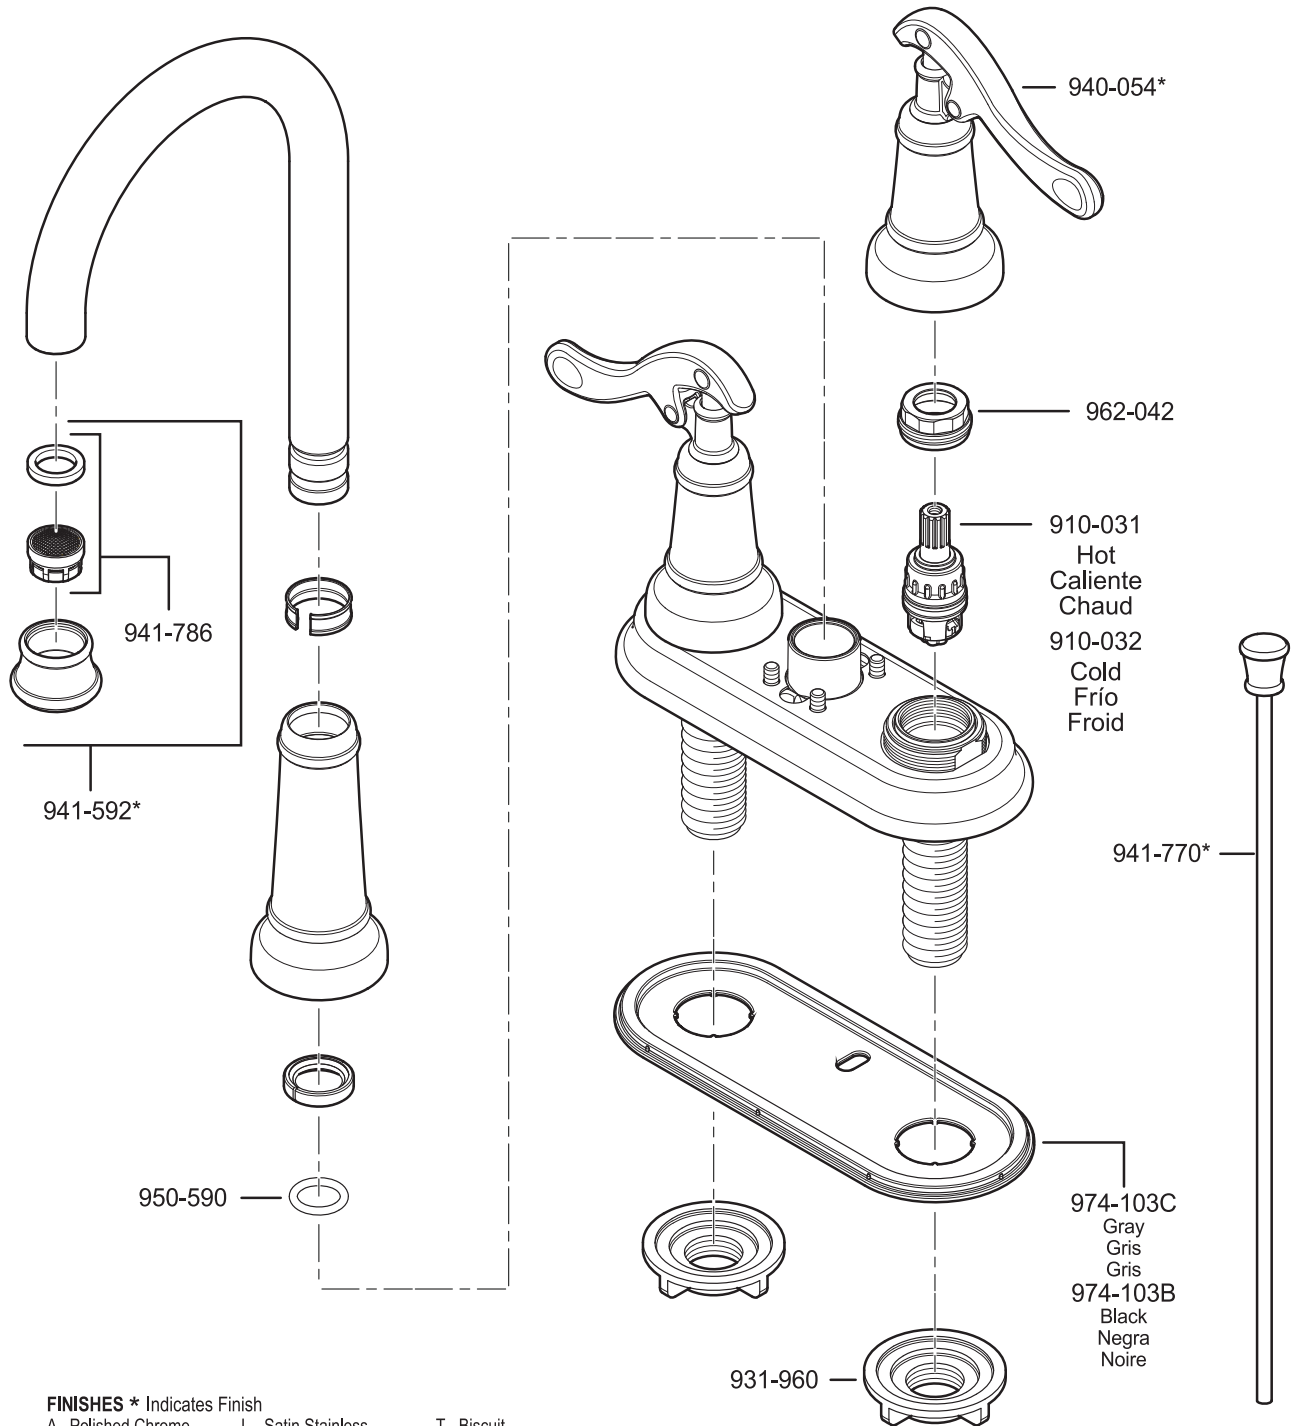

All finishes not available on all parts

Pfister™

PARTS EXPLOSION

43 Series Ashfield™ Collection 4" Centerset Lavatory Faucet

FINISHES * Indicates Finish

- | | | |
|-----------------------|-------------------|----------------------|
| A Polished Chrome | L Satin Stainless | T Biscuit |
| B Black | M Almond | U Rustic Bronze |
| D PVD Polished Nickel | N Antique Bronze | V PVD Polished Brass |
| E Rustic Pewter | P Polished Brass | W White |
| J PVD Brushed Nickel | Q Satin Brass | Y Tuscan Bronze |
| G Velvet Aged Bronze | R Copper | Z Oil-Rubbed Bronze |
| K Satin Nickel | S Stainless Steel | |