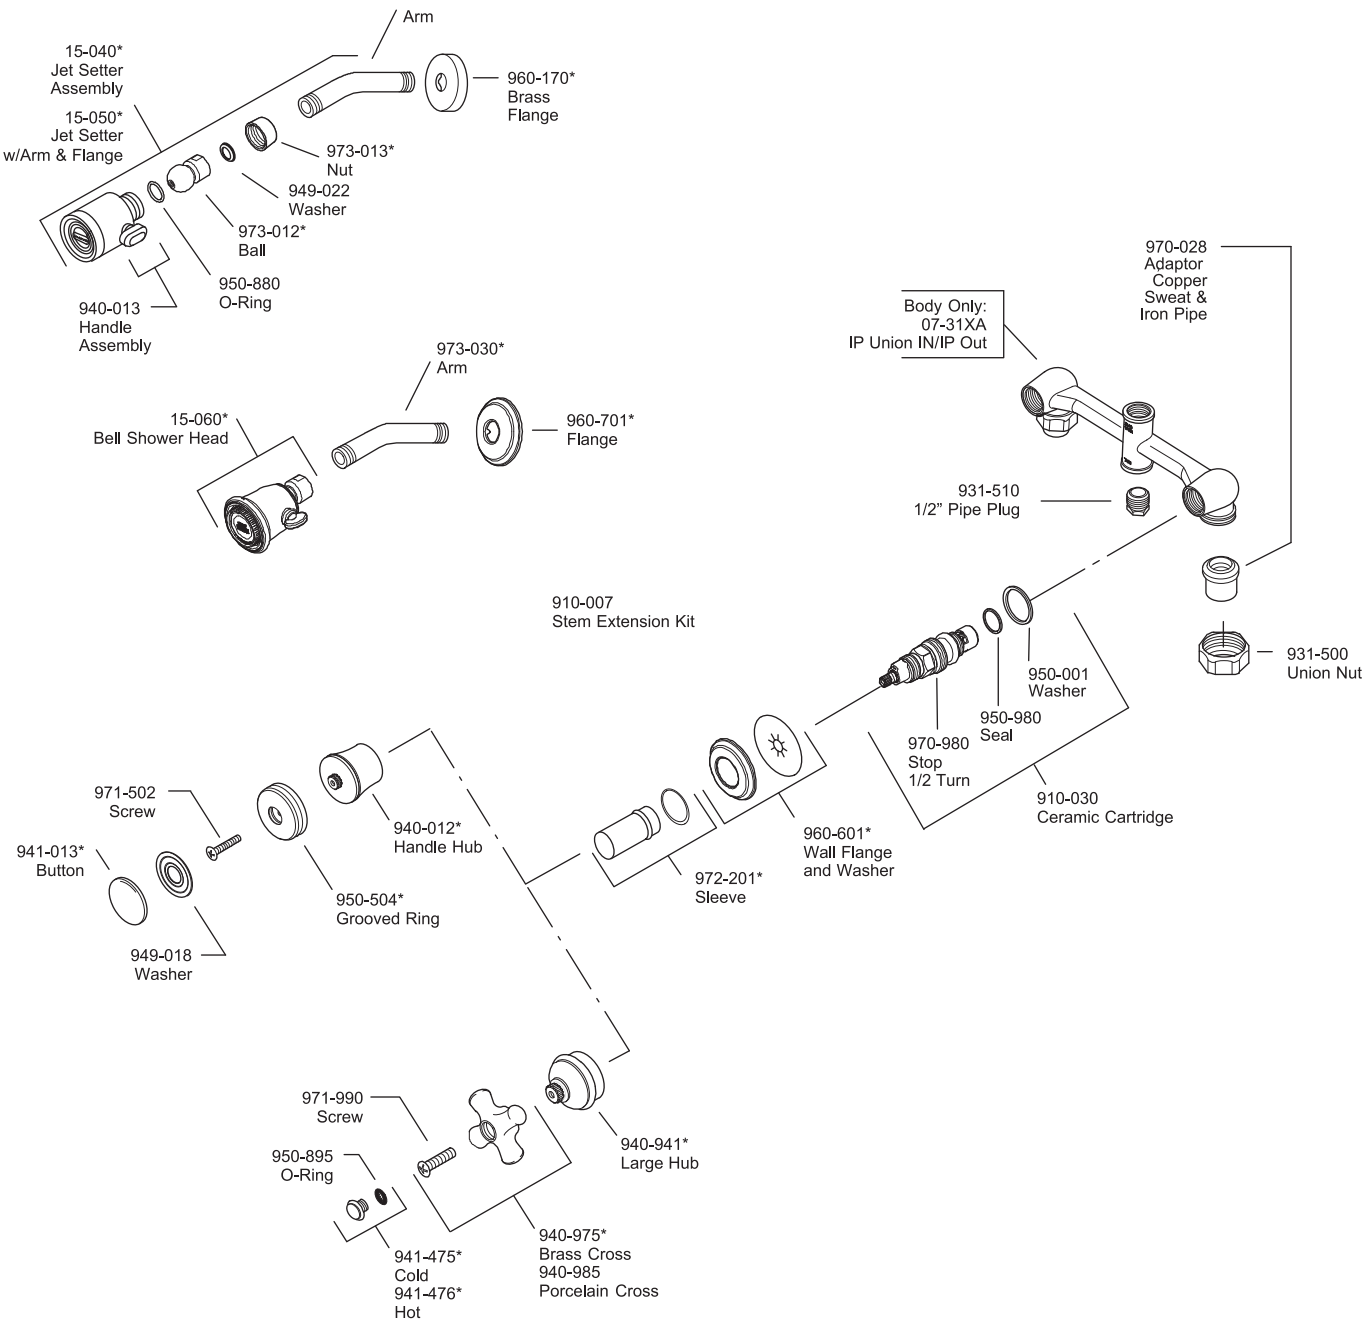

PARTS EXPLOSION

07 Series Two-Handle Shower Only

FINISHES * Indicates Finish

A Polished Chrome	M Almond	U Rustic Bronze
B Black	N Antique Bronze	V PVD Polished Brass
E Rustic Pewter	P Polished Brass	W White
D PVD Polished Nickel	Q Satin Brass	Y Tuscan Bronze
J PVD Brushed Nickel	R Copper	Z Oil-Rubbed Bronze
K Satin Nickel	S Stainless Steel	
L Satin Stainless	T Biscuit	

All finishes not available on all parts