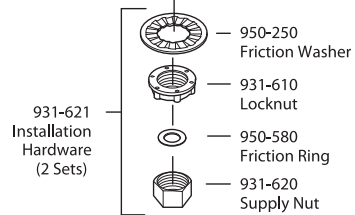

FINISHES * Indicates Finish

A Polished Chrome	M Almond	U Rustic Bronze
B Black	N Antique Bronze	V PVD Polished Brass
E Rustic Pewter	P Polished Brass	W White
D PVD Polished Nickel	Q Satin Brass	Y Tuscan Bronze
J PVD Brushed Nickel	R Copper	Z Oil-Rubbed Bronze
K Satin Nickel	S Stainless Steel	
L Satin Stainless	T Biscuit	

All finishes not available on all parts