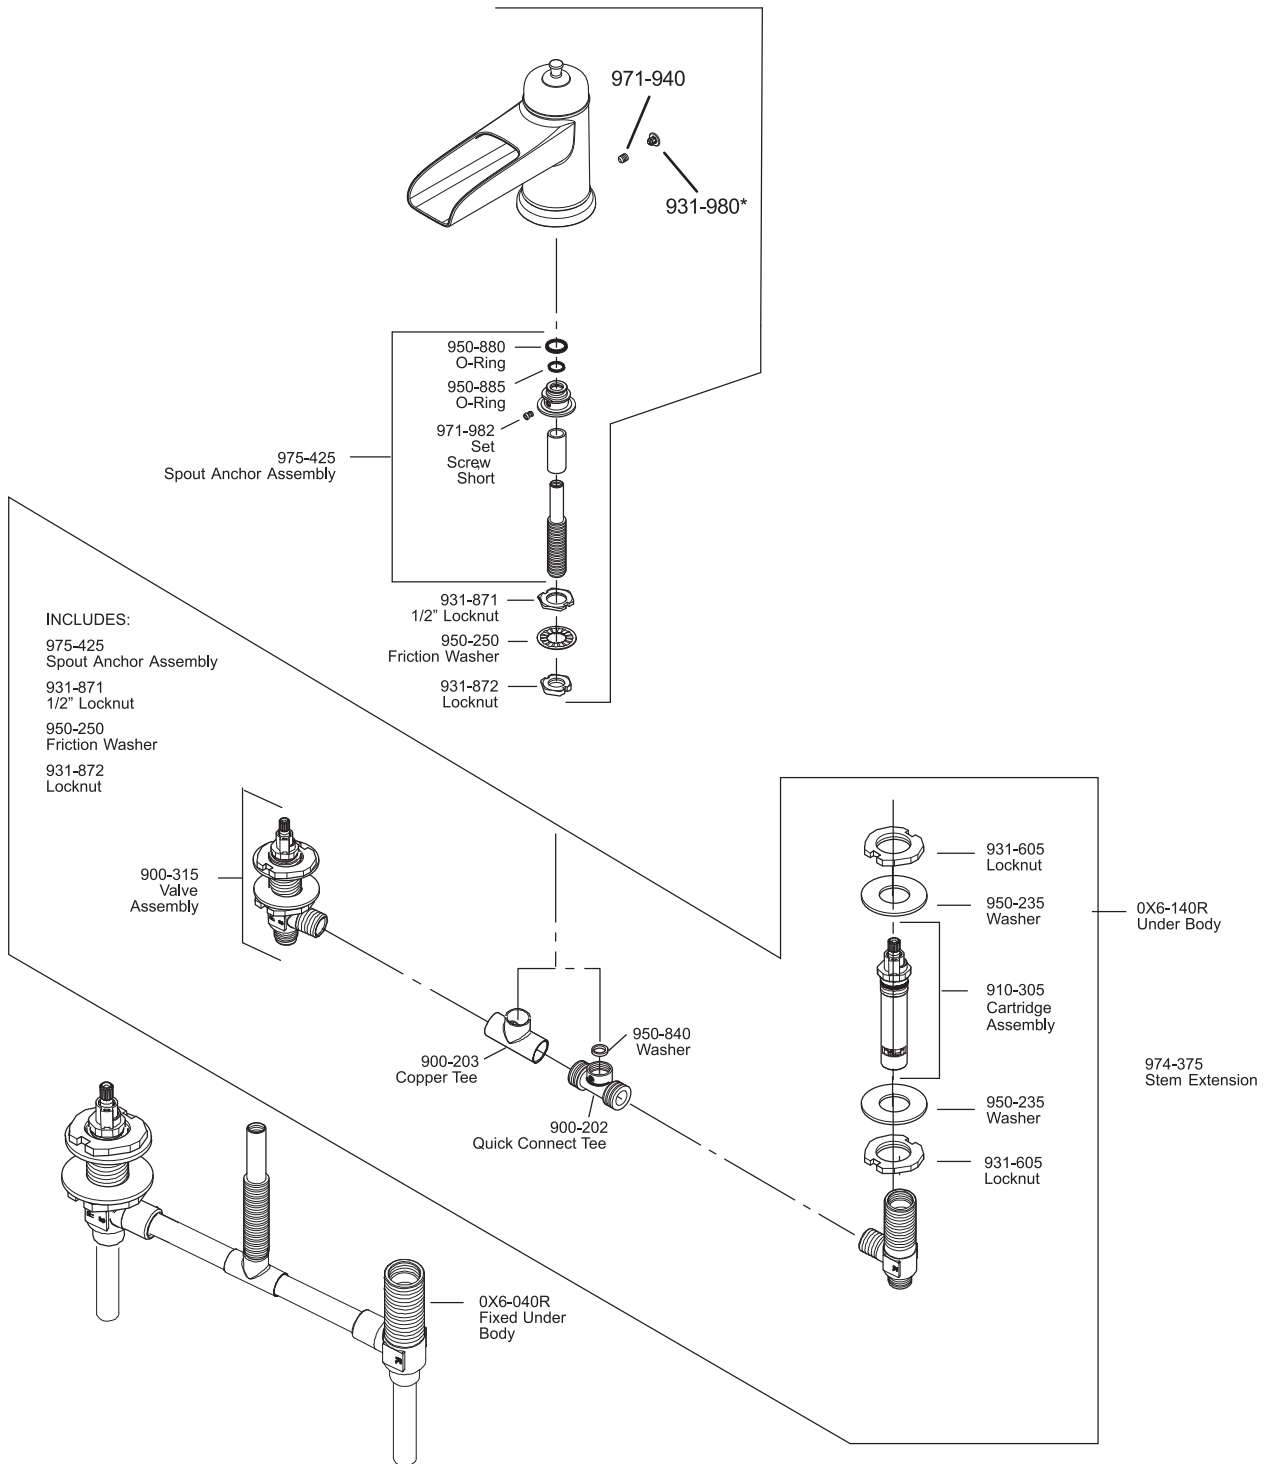

PARTS EXPLOSION

RT6 Series Ashfield™ Spout

INCLUDES:
975-425 Spout Anchor Assembly
931-871 1/2" Locknut
950-250 Friction Washer
931-872 Locknut

BODIES AND HHL HUB AND HANDLE TRIM KITS SUPPLIED SEPARATELY

1. **FINISHES * Indicates Finish**

A Polished Chrome	M Almond	U Rustic Bronze
B Black	N Antique Bronze	V PVD Polished Brass
E Rustic Pewter	P Polished Brass	W White
D PVD Polished Nickel	Q Satin Brass	Y Tuscan Bronze
J PVD Brushed Nickel	R Copper	Z Oil-Rubbed Bronze
K Satin Nickel	S Stainless Steel	
L Satin Stainless	T Biscuit	

All finishes not available on all parts