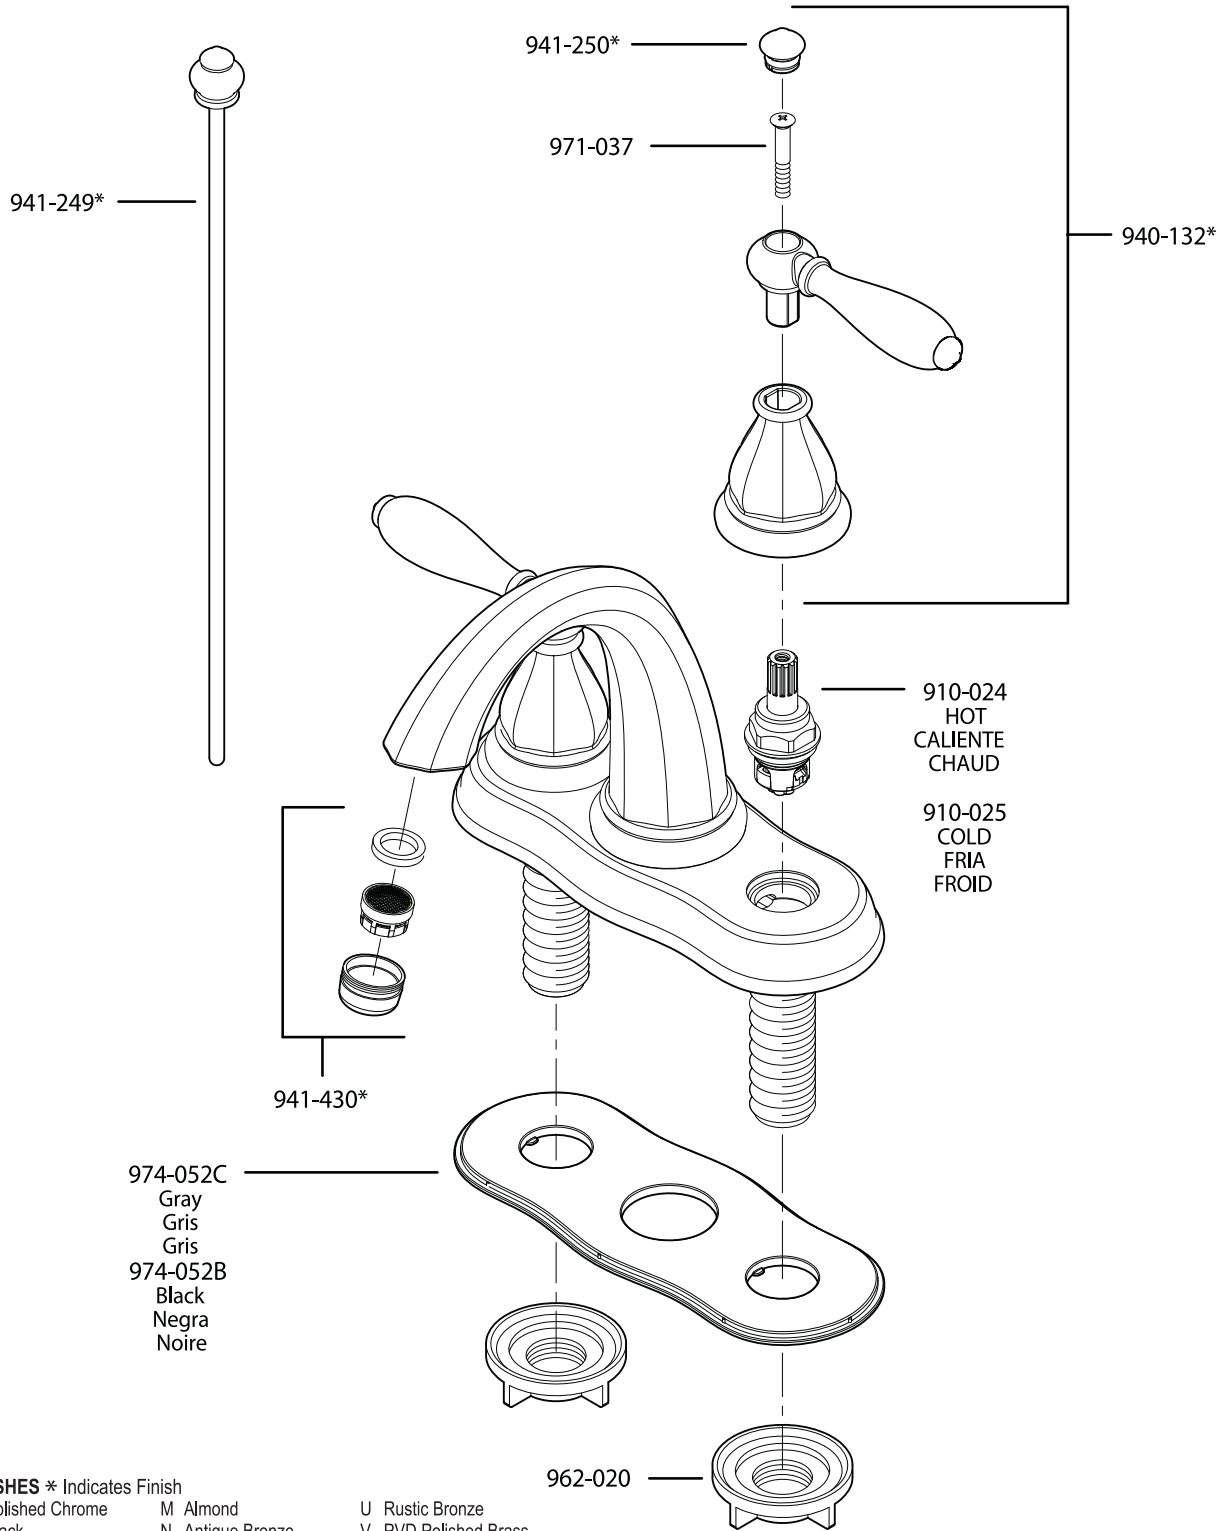

PARTS EXPLOSION

48 Series Portola™ Collection 4" Centerset Lavatory Faucet

FINISHES * Indicates Finish

A Polished Chrome	M Almond	U Rustic Bronze
B Black	N Antique Bronze	V PVD Polished Brass
E Rustic Pewter	P Polished Brass	W White
D PVD Polished Nickel	Q Satin Brass	Y Tuscan Bronze
J PVD Brushed Nickel	R Copper	Z Oil-Rubbed Bronze
K Satin Nickel	S Stainless Steel	
L Satin Stainless	T Biscuit	

All finishes not available on all parts

Pfister™