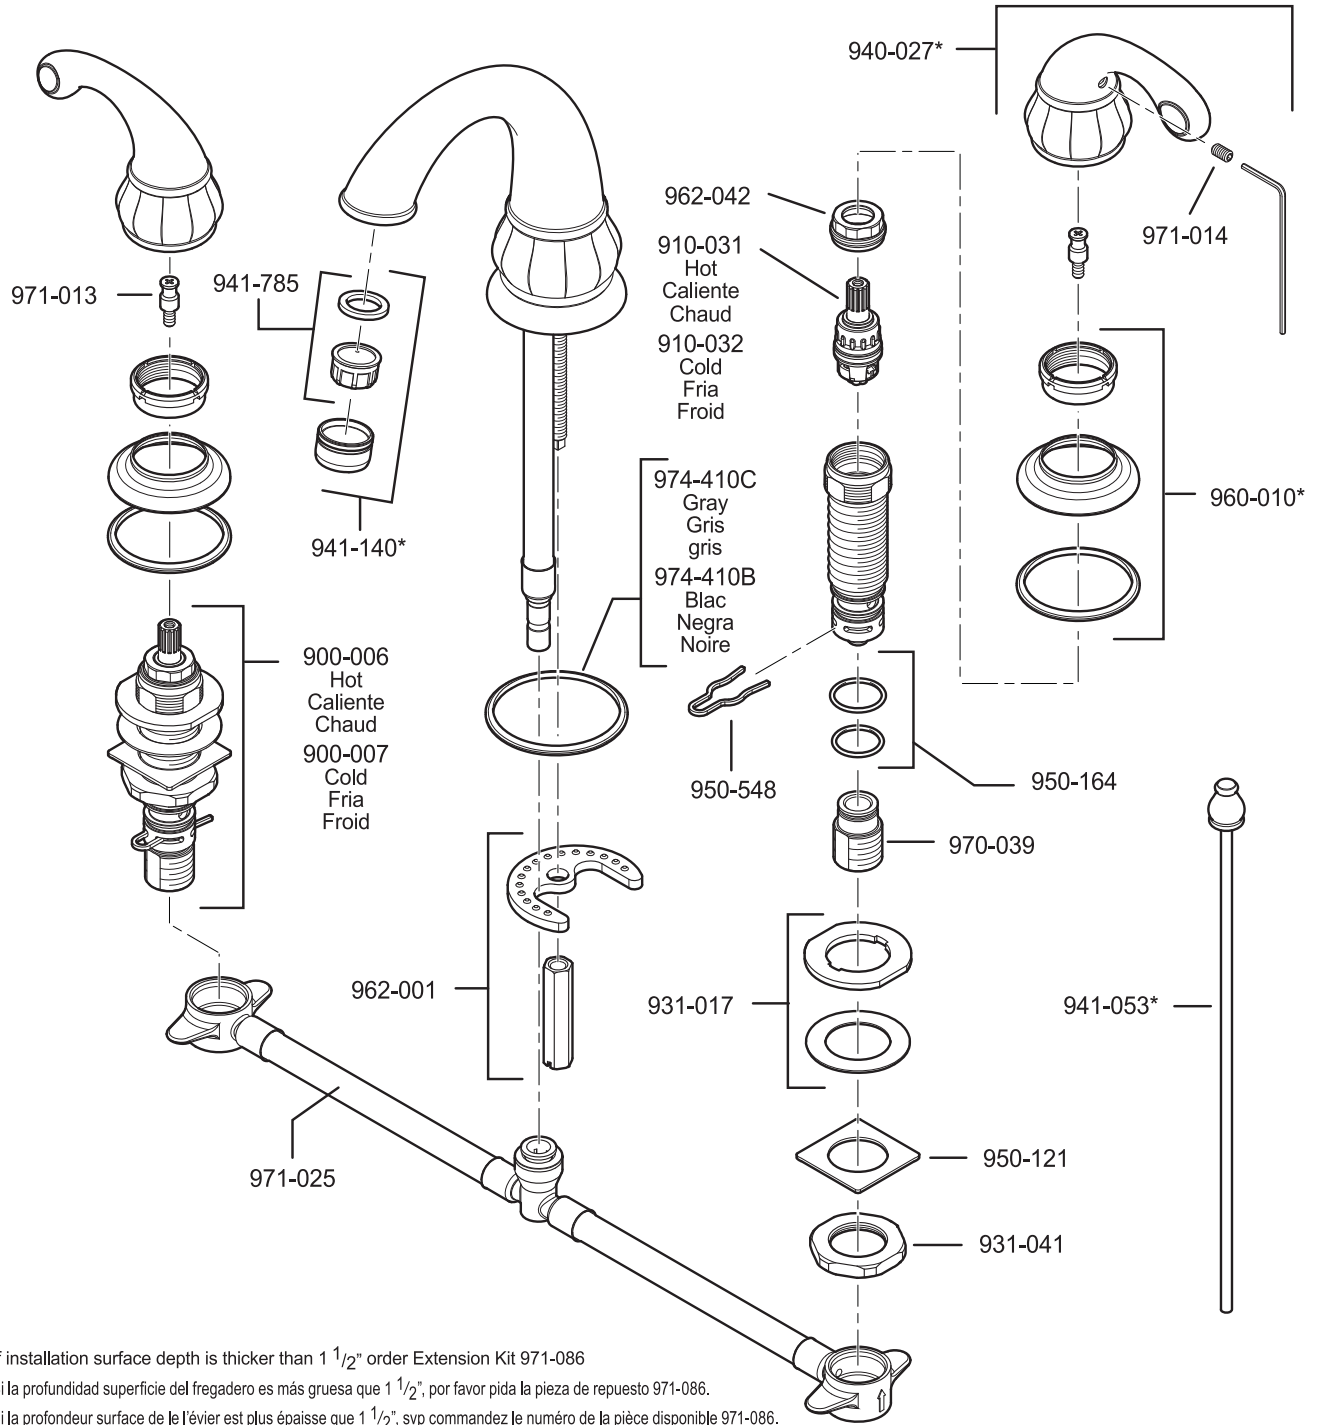

PARTS EXPLOSION

49 Series Treviso™ 8"-15" Widespread Lavatory Faucet

FINISHES * Indicates Finish

A Polished Chrome	L Satin Stainless	T Biscuit
B Black	M Almond	U Rustic Bronze
D PVD Polished Nickel	N Antique Bronze	V PVD Polished Brass
E Rustic Pewter	P Polished Brass	W White
J PVD Brushed Nickel	Q Satin Brass	Y Tuscan Bronze
G Velvet Aged Bronze	R Copper	Z Oil-Rubbed Bronze
K Satin Nickel	S Stainless Steel	

All finishes not available on all parts

Pfister™