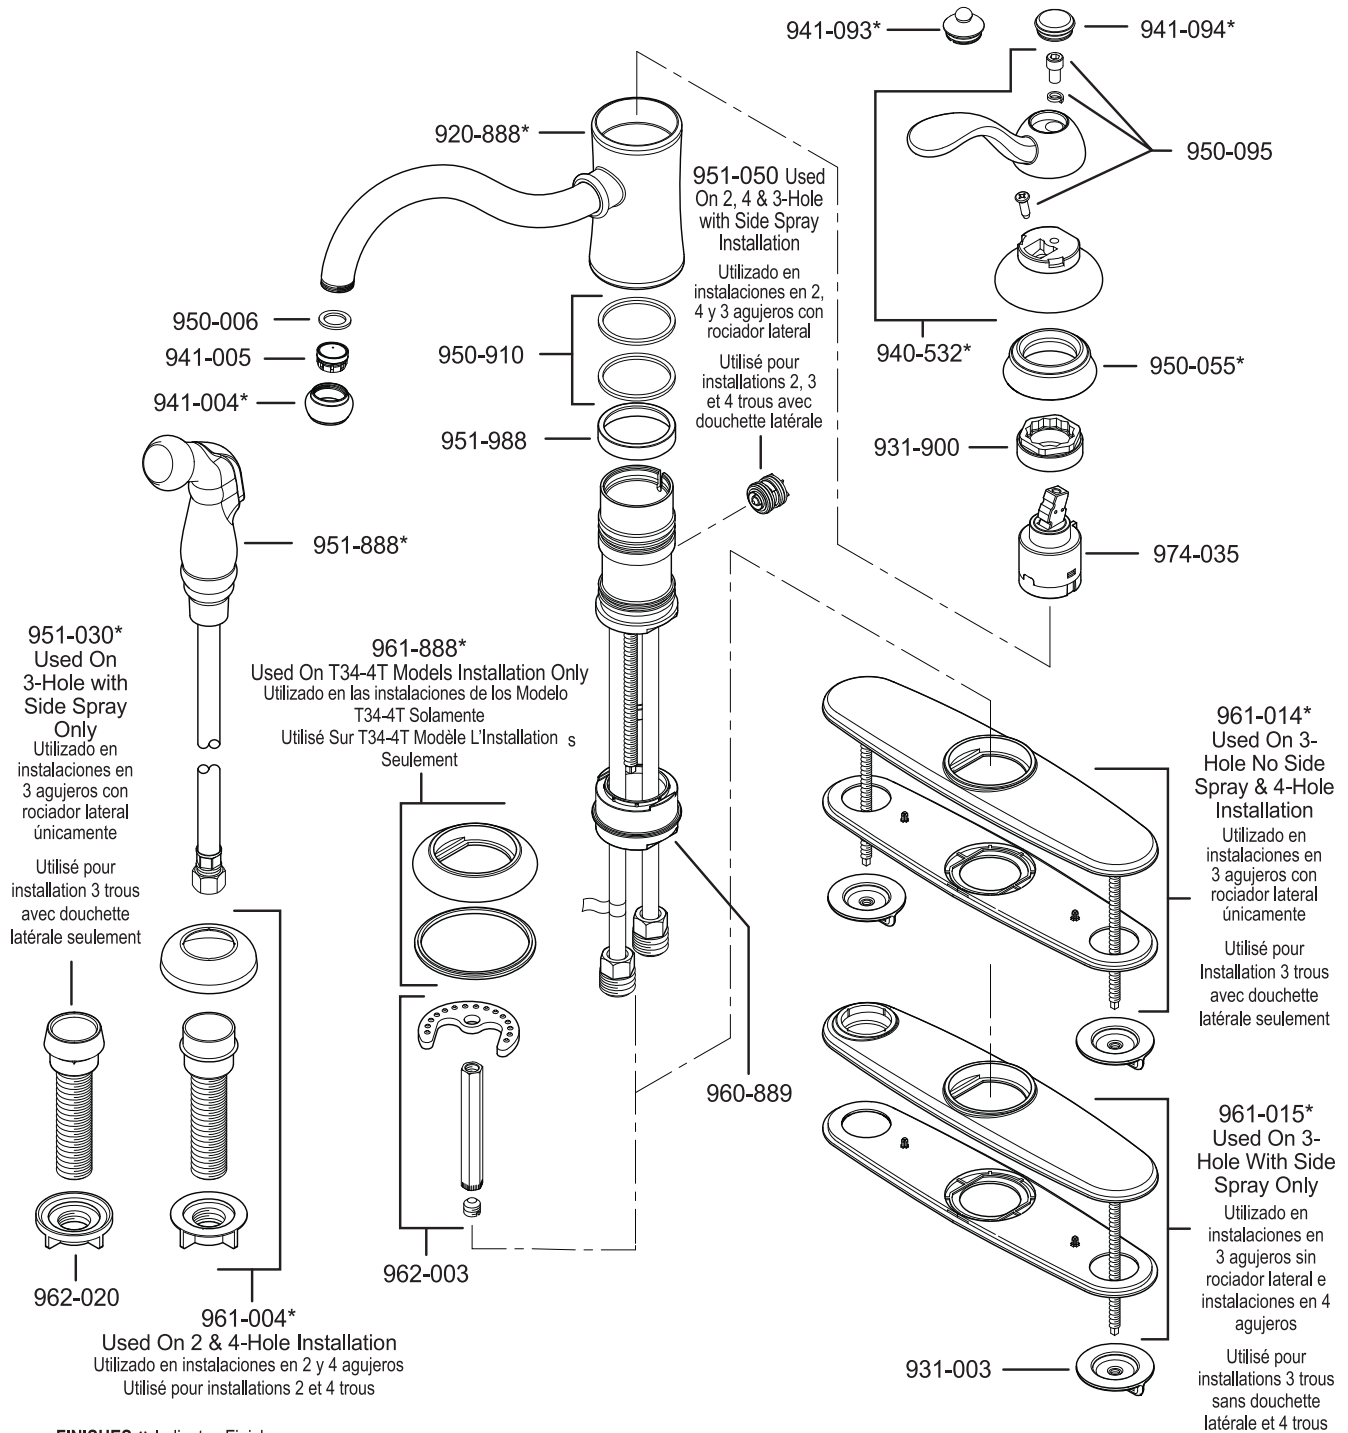

PARTS EXPLOSION

34 Series Marielle™ Collection Single-Control Kitchen Faucet

FINISHES * Indicates Finish

A Polished Chrome	M Almond	U Rustic Bronze
B Black	N Antique Bronze	V PVD Polished Brass
E Rustic Pewter	P Polished Brass	W White
D PVD Polished Nickel	Q Satin Brass	Y Tuscan Bronze
J PVD Brushed Nickel	R Copper	Z Oil-Rubbed Bronze
K Satin Nickel	S Stainless Steel	
L Satin Stainless	T Biscuit	

All finishes not available on all parts