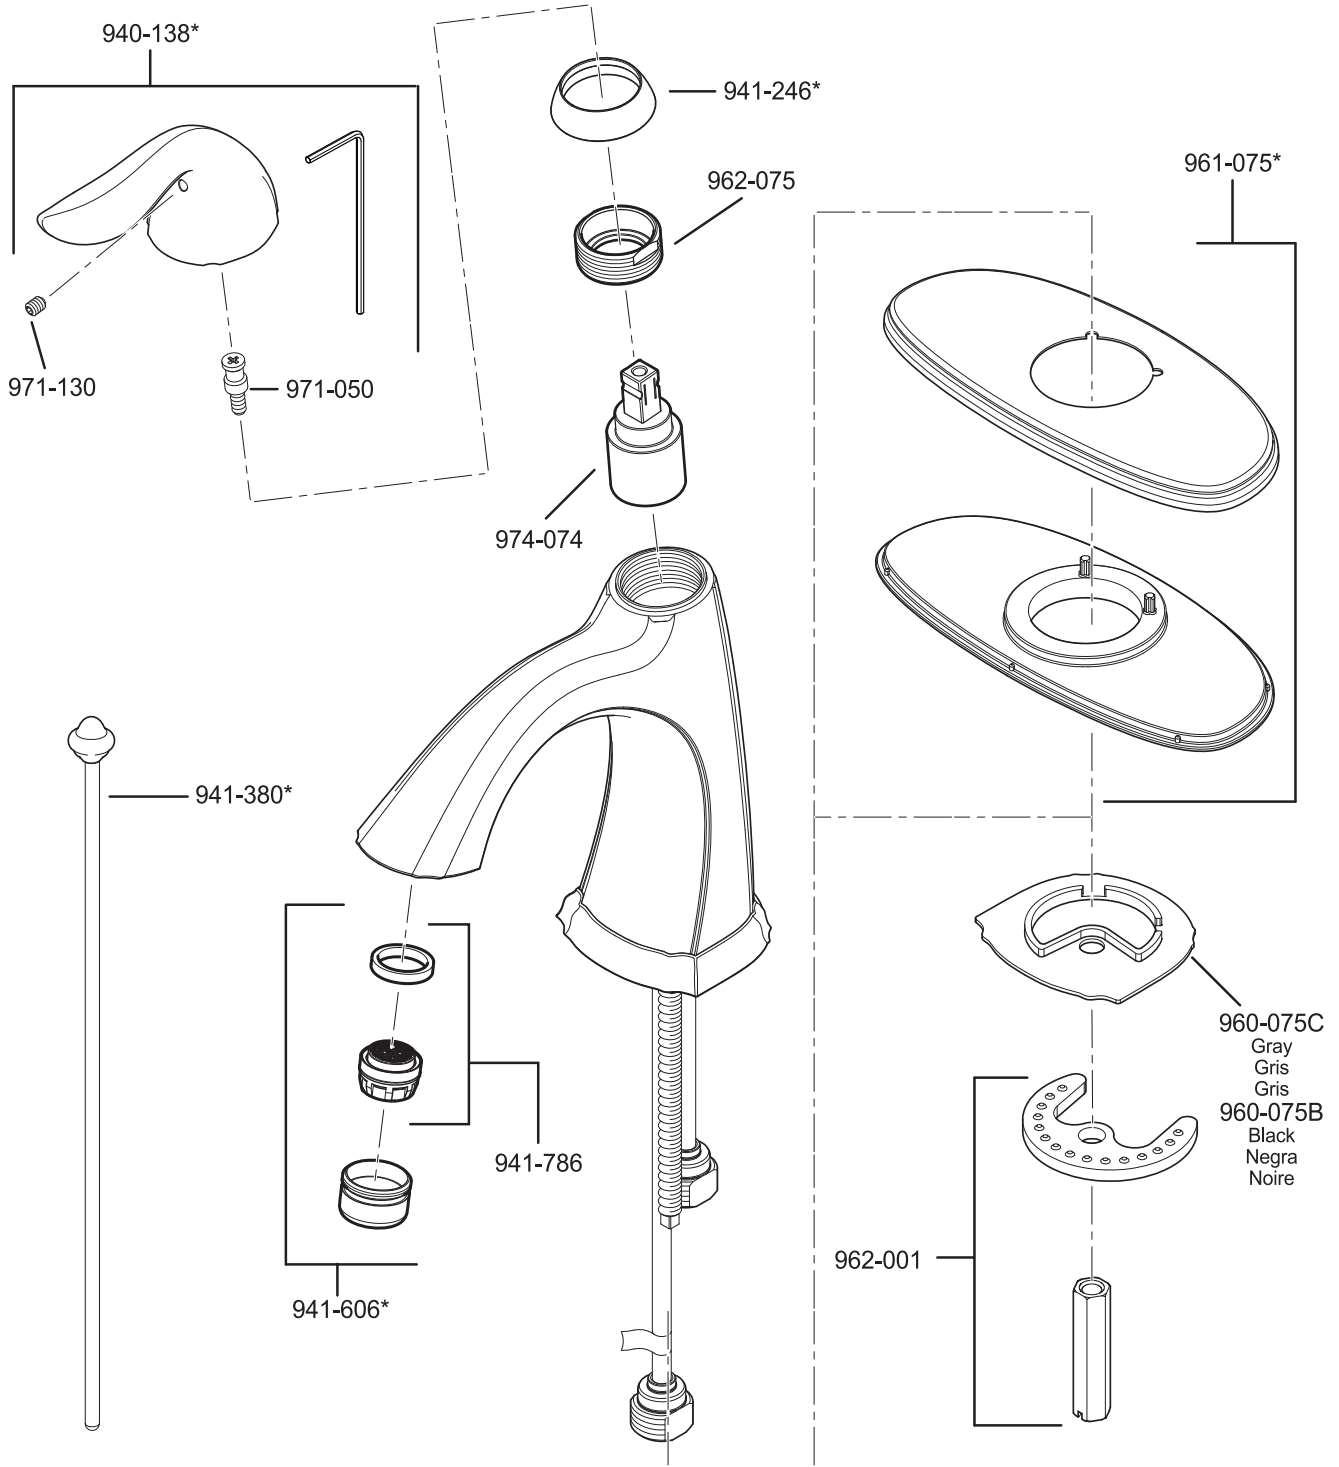

PARTS EXPLOSION

42 Series Santiago™ 4" Centerset Lavatory Faucet

FINISHES * Indicates Finish

A Polished Chrome	L Satin Stainless	T Biscuit
B Black	M Almond	U Rustic Bronze
D PVD Polished Nickel	N Antique Bronze	V PVD Polished Brass
E Rustic Pewter	P Polished Brass	W White
J PVD Brushed Nickel	Q Satin Brass	Y Tuscan Bronze
G Velvet Aged Bronze	R Copper	Z Oil-Rubbed Bronze
K Satin Nickel	S Stainless Steel	

All finishes not available on all parts

Pfister™