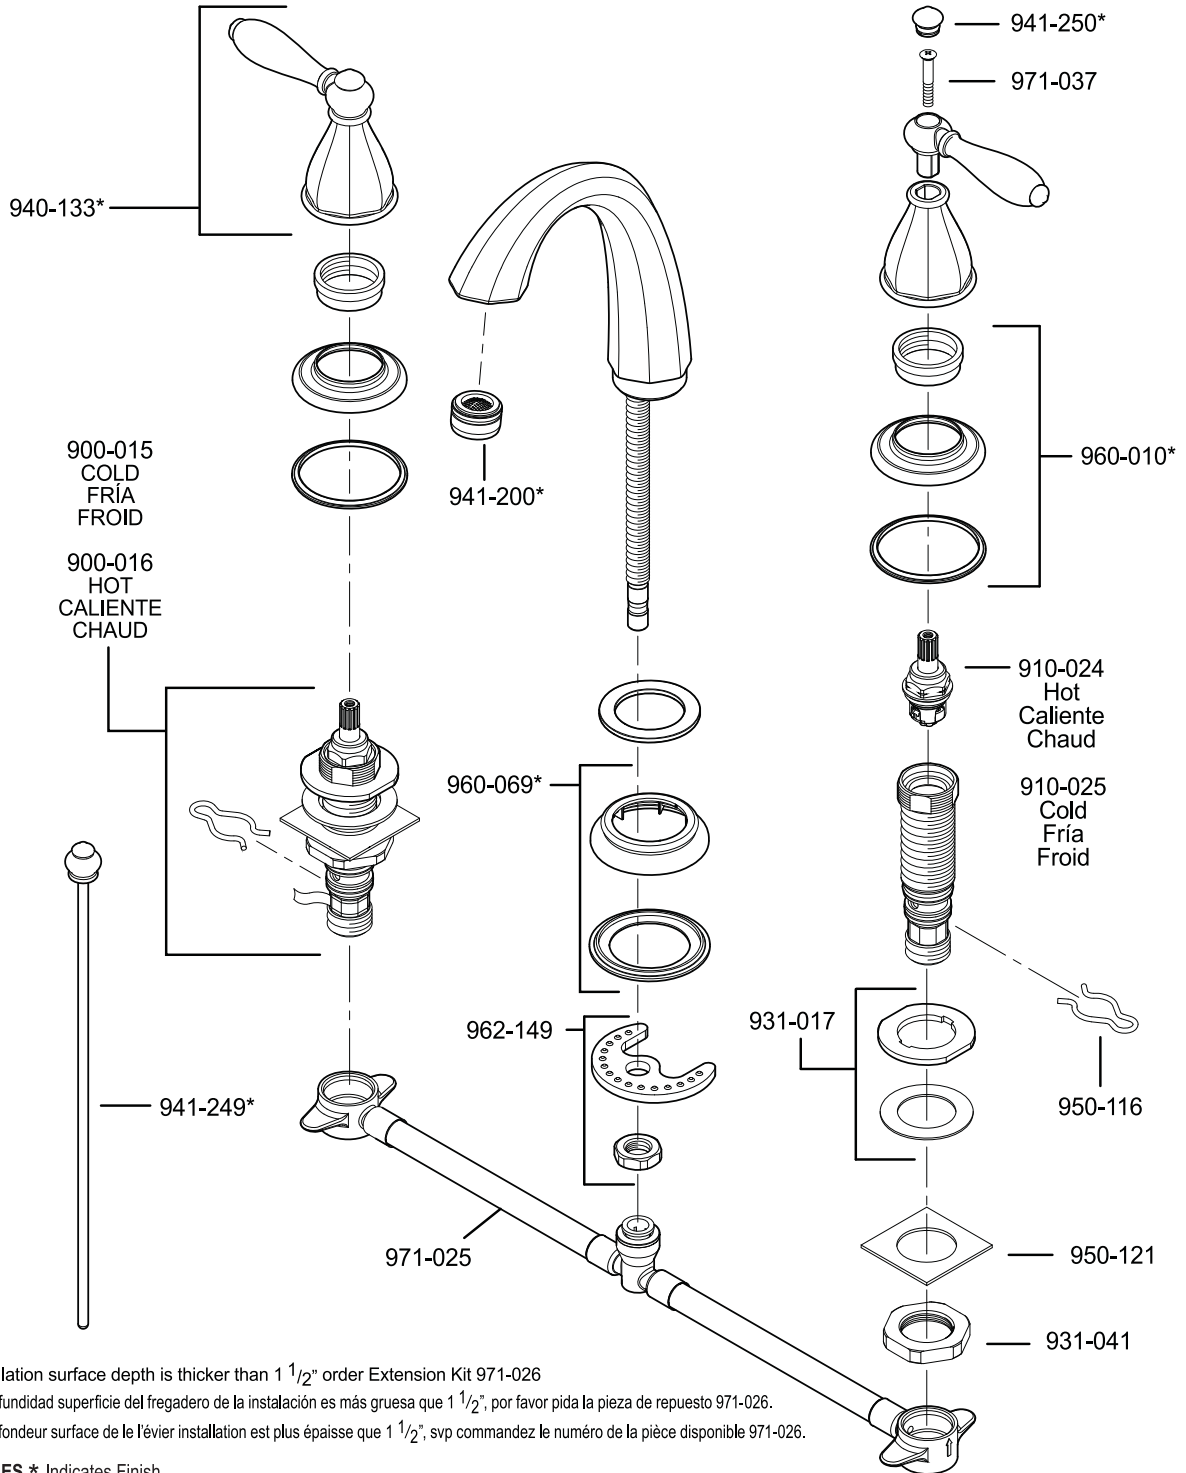

PARTS EXPLOSION

49 Series Portola™ 8"-15" Widespread Lavatory Faucet

If installation surface depth is thicker than 1 1/2" order Extension Kit 971-026
Si la profundidad superficie del fregadero de la instalación es más gruesa que 1 1/2", por favor pida la pieza de repuesto 971-026.
Si la profondeur surface de le lévier installation est plus épaisse que 1 1/2", svp commandez le numéro de la pièce disponible 971-026.

FINISHES * Indicates Finish

A Polished Chrome	M Almond	U Rustic Bronze
B Black	N Antique Bronze	V PVD Polished Brass
E Rustic Pewter	P Polished Brass	W White
D PVD Polished Nickel	Q Satin Brass	Y Tuscan Bronze
J PVD Brushed Nickel	R Copper	Z Oil-Rubbed Bronze
K Satin Nickel	S Stainless Steel	
L Satin Stainless	T Biscuit	

All finishes not available on all parts

Pfister™