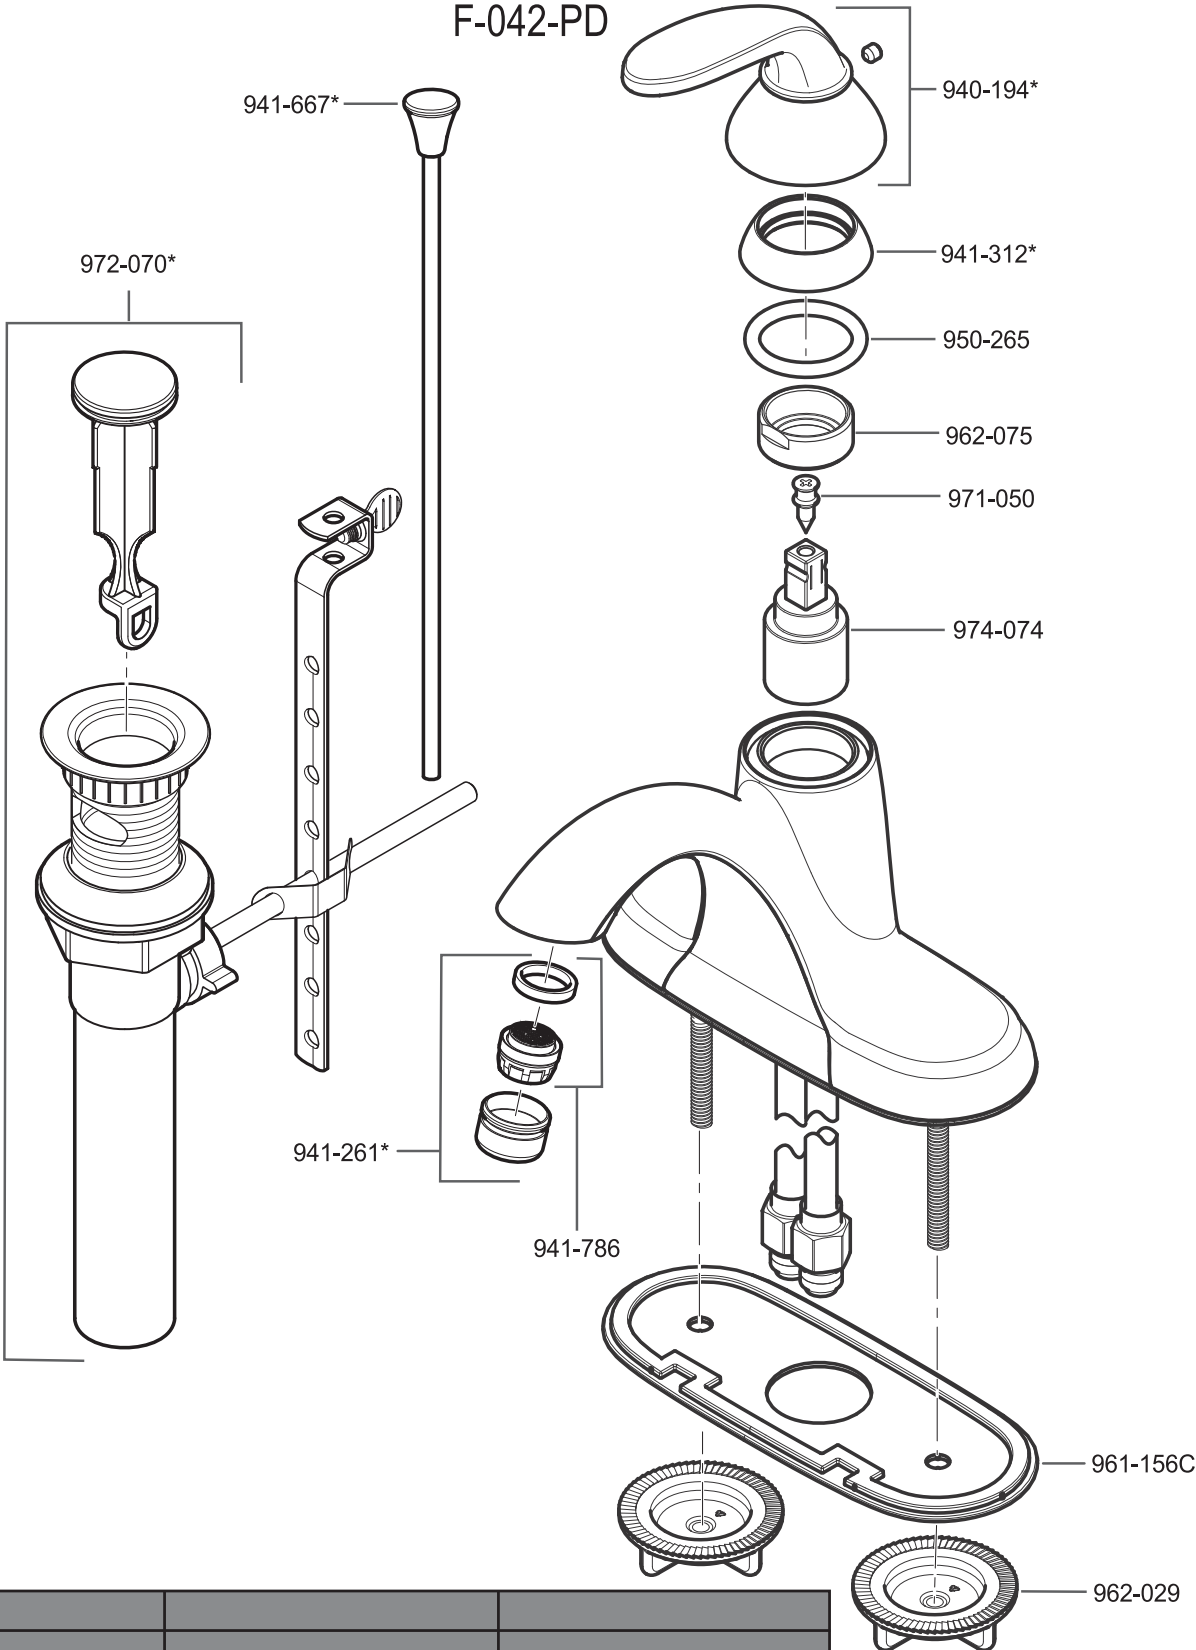

PARTS EXPLOSION

F-042-PD

A	Polished Chrome	Cromo Pulido	Chrome Poli
J	PVD Brushed Nickel	PVD Niquel Cepillado	PVD Nickel Brosse

Pfister™