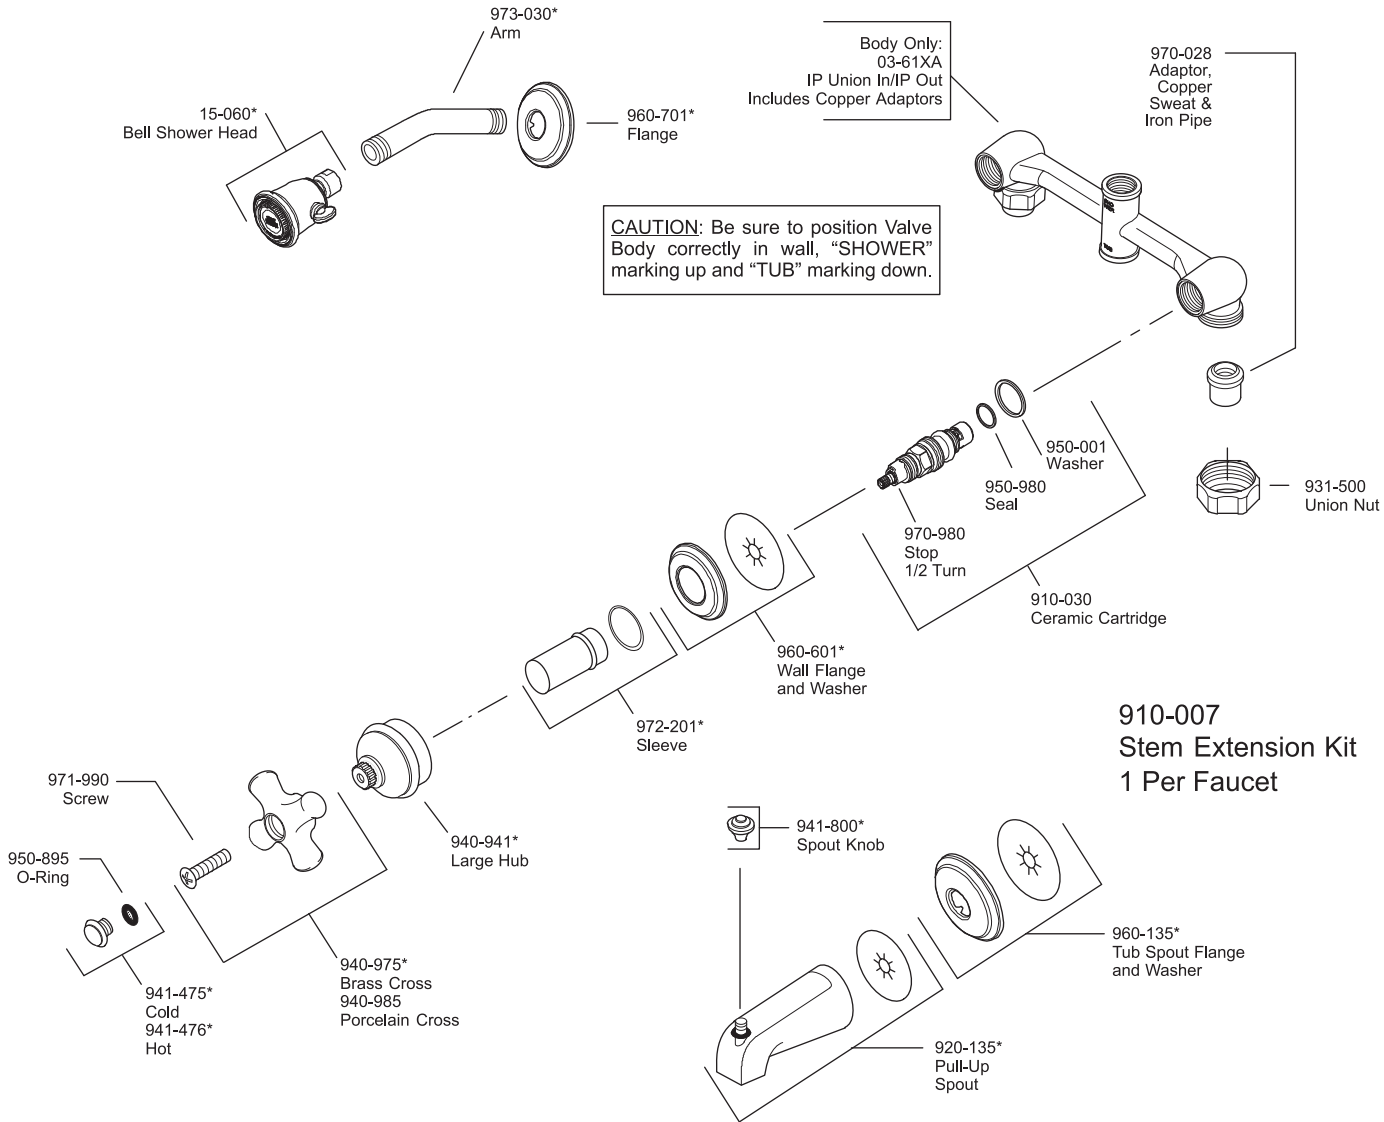

PARTS EXPLOSION

03 Series Two-Handle Tub & Shower

FINISHES * Indicates Finish

A Polished Chrome	M Almond	U Rustic Bronze
B Black	N Antique Bronze	V PVD Polished Brass
E Rustic Pewter	P Polished Brass	W White
D PVD Polished Nickel	Q Satin Brass	Y Tuscan Bronze
J PVD Brushed Nickel	R Copper	Z Oil-Rubbed Bronze
K Satin Nickel	S Stainless Steel	
L Satin Stainless	T Biscuit	

All finishes not available on all parts