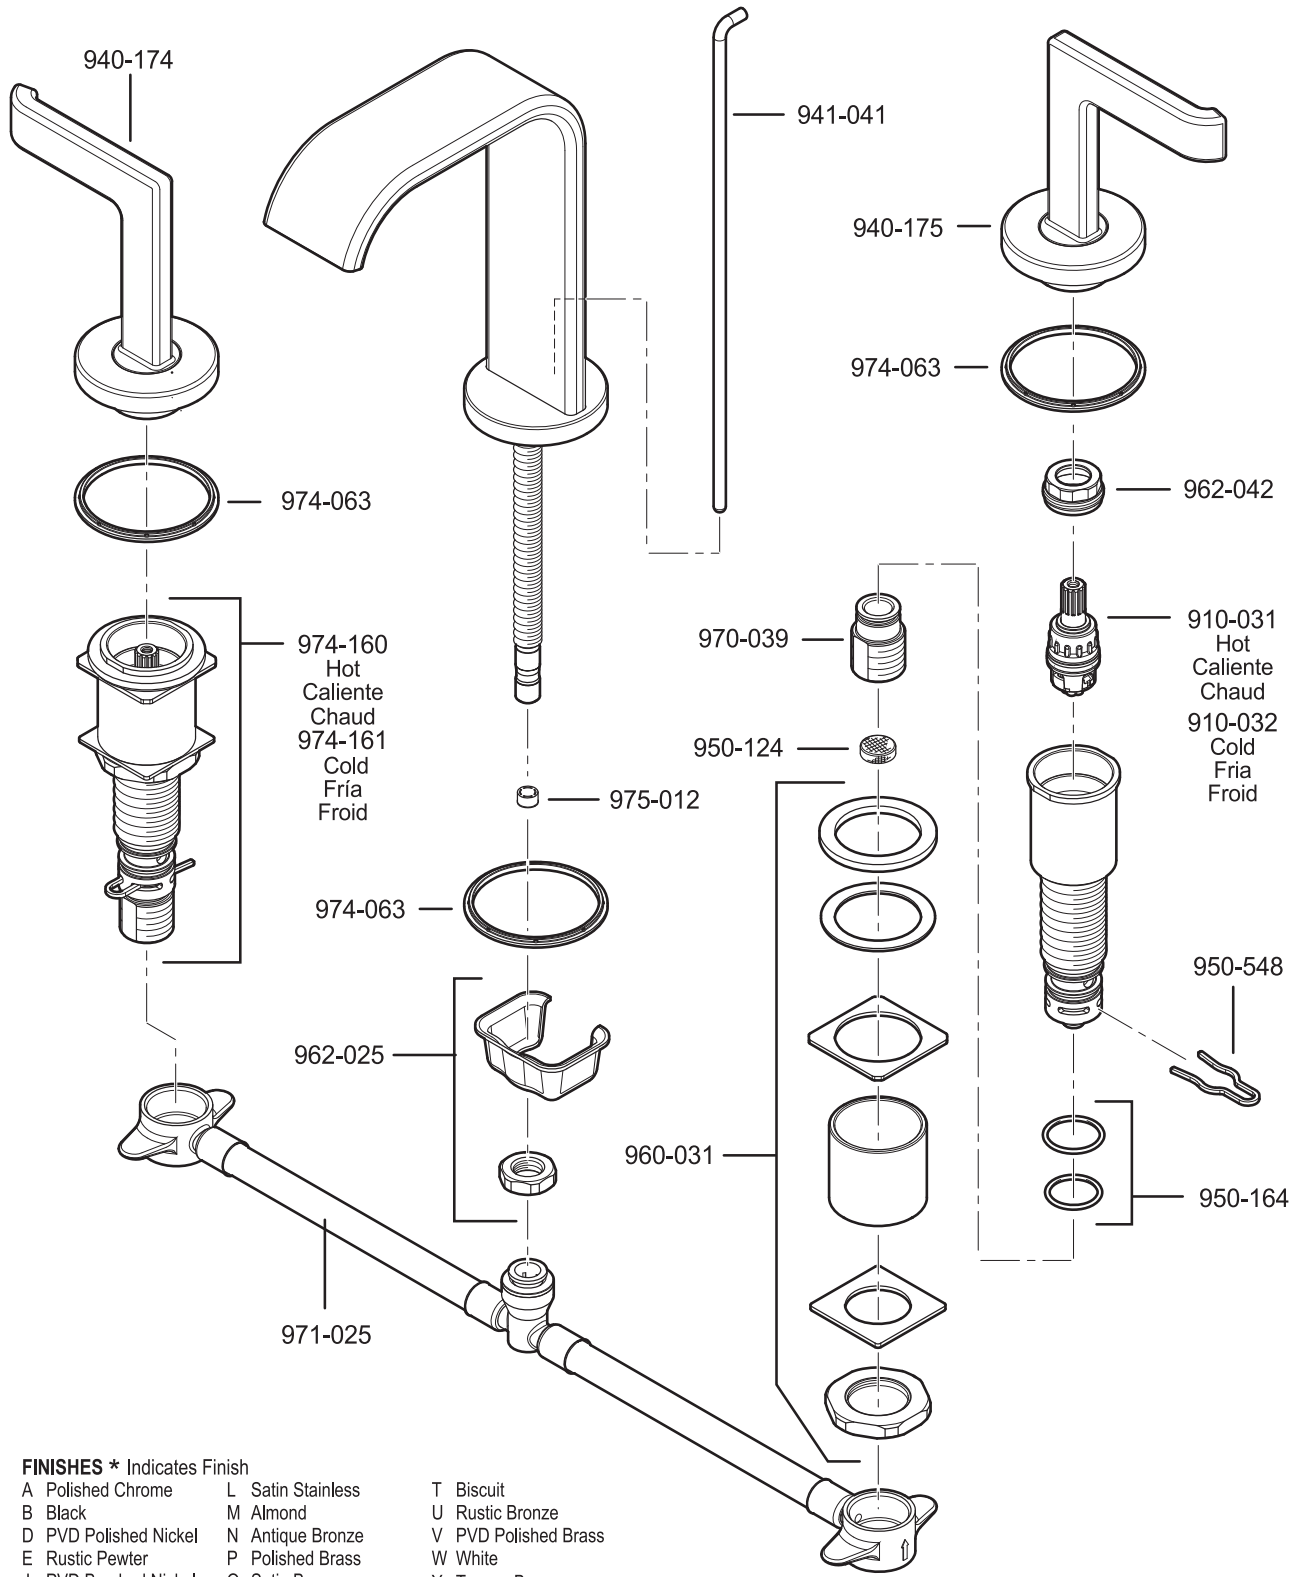

PARTS EXPLOSION

49 Series Skye™ 8"-15" Widespread Lavatory Faucet

1. **FINISHES * Indicates Finish**

A Polished Chrome	L Satin Stainless	T Biscuit
B Black	M Almond	U Rustic Bronze
D PVD Polished Nickel	N Antique Bronze	V PVD Polished Brass
E Rustic Pewter	P Polished Brass	W White
J PVD Brushed Nickel	Q Satin Brass	Y Tuscan Bronze
G Velvet Aged Bronze	R Copper	Z Oil-Rubbed Bronze
K Satin Nickel	S Stainless Steel	

All finishes not available on all parts

Pfister™