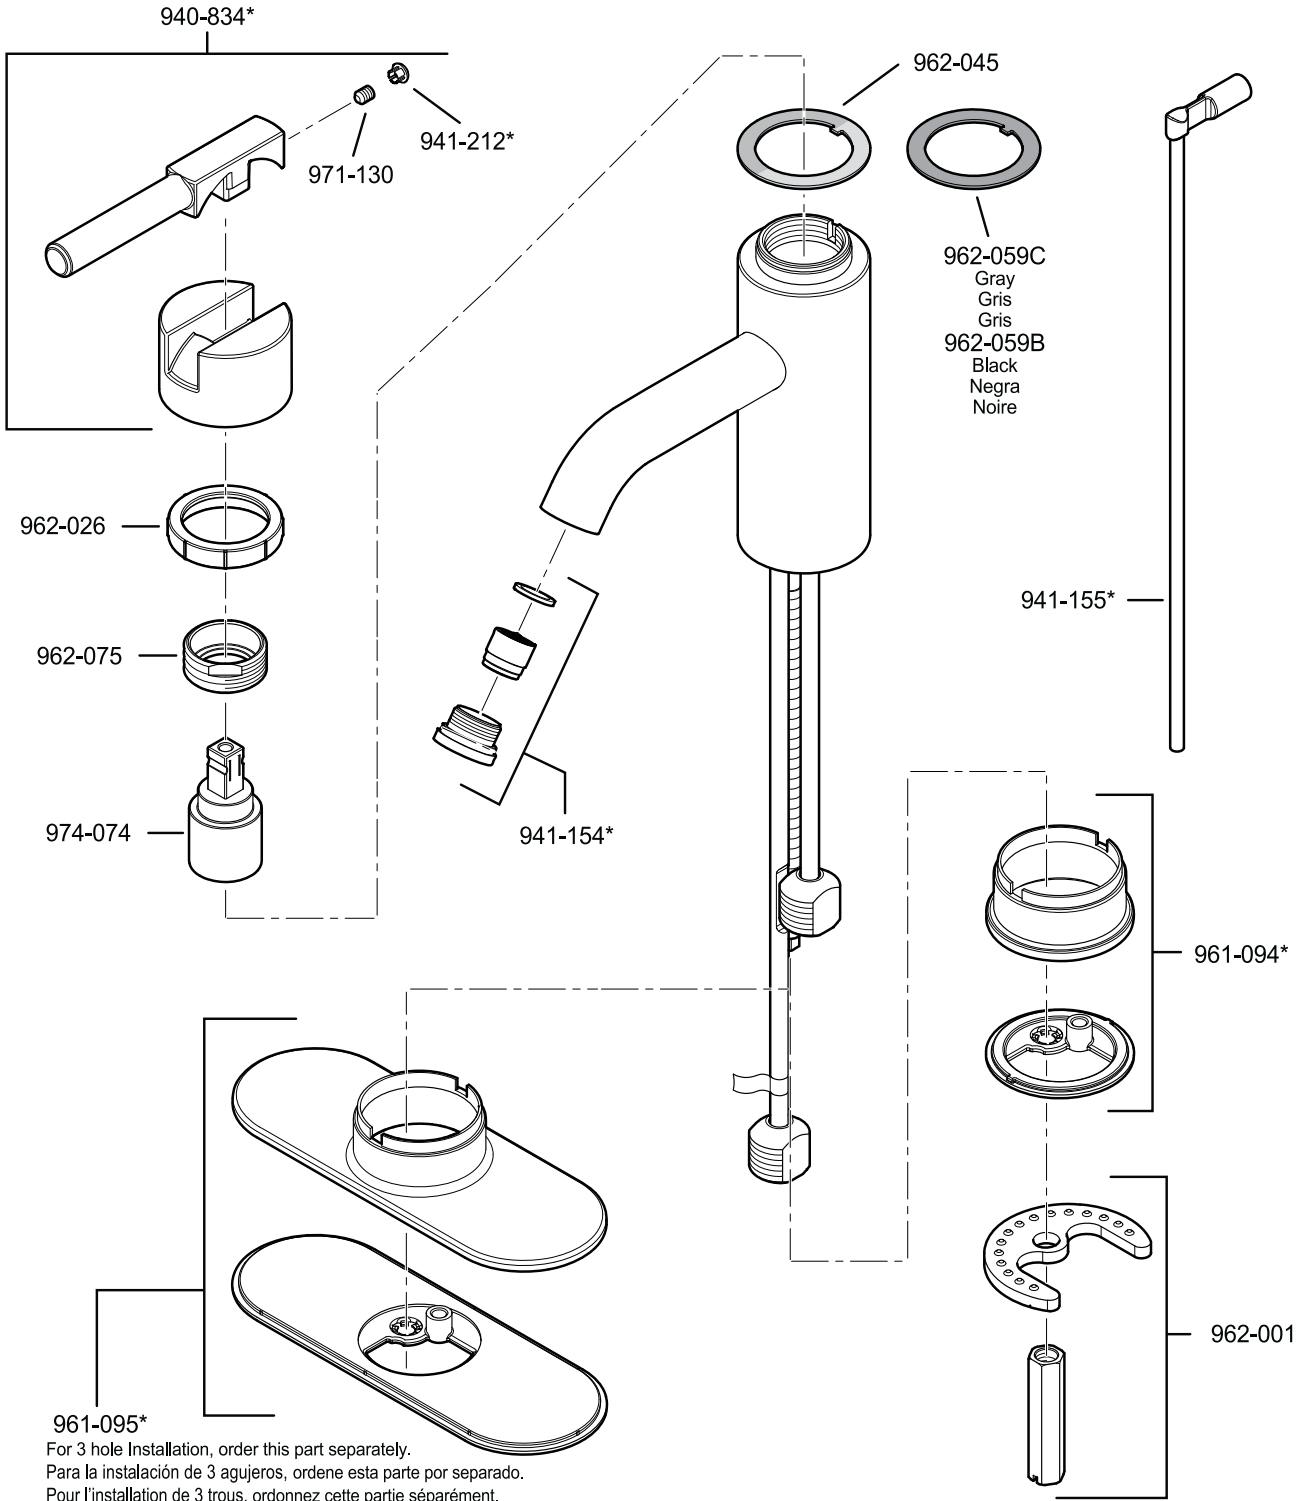

PARTS EXPLOSION

42 Series Contempra™ 4" Centerset Lavatory Faucet

961-095*
For 3 hole Installation, order this part separately.
Para la instalación de 3 agujeros, ordene esta parte por separado.
Pour l'installation de 3 trous, ordonnez cette partie séparément.

FINISHES * Indicates Finish

A Polished Chrome	L Satin Stainless	T Biscuit
B Black	M Almond	U Rustic Bronze
D PVD Polished Nickel	N Antique Bronze	V PVD Polished Brass
E Rustic Pewter	P Polished Brass	W White
J PVD Brushed Nickel	Q Satin Brass	Y Tuscan Bronze
G Velvet Aged Bronze	R Copper	Z Oil-Rubbed Bronze
K Satin Nickel	S Stainless Steel	

All finishes not available on all parts