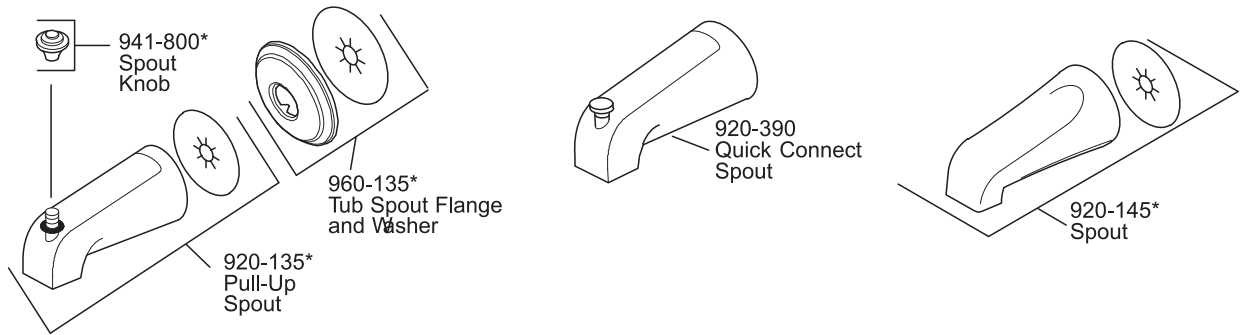

PARTS EXPLOSION

08/09 Series Tub & Shower Trim Kits

FINISHES * Indicates Finish

A Polished Chrome	M Almond	U Rustic Bronze
B Black	N Antique Bronze	V PVD Polished Brass
E Rustic Pewter	P Polished Brass	W White
D PVD Polished Nickel	Q Satin Brass	Y Tuscan Bronze
J PVD Brushed Nickel	R Copper	Z Oil-Rubbed Bronze
K Satin Nickel	S Stainless Steel	
L Satin Stainless	T Biscuit	

All finishes not available on all parts

Pfister™