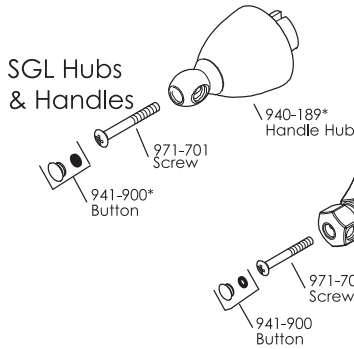

PARTS EXPLOSION

08/09 Series Tub & Shower Trim Kits

940-995*	Solid Brass	
940-996VA	Chrome Lever, Brass End	
940-996AK	Brushed Nickel Lever, Chrome End	
940-996PK	Brushed Nickel Lever, Brass End	
940-996AW	White Lever, Chrome End	
940-994A or V	Oak Wood	
940-900A or V	Acrylic	
940-991A or V	Porcelain, White	
940-992V	Porcelain, Green	
940-993A	Porcelain, Black	
940-905A or V	Swirl Acrylic	

1. **FINISHES * Indicates Finish**

A Polished Chrome	M Almond	U Rustic Bronze
B Black	N Antique Bronze	V PVD Polished Brass
E Rustic Pewter	P Polished Brass	W White
D PVD Polished Nickel	Q Satin Brass	Y Tuscan Bronze
J PVD Brushed Nickel	R Copper	Z Oil-Rubbed Bronze
K Satin Nickel	S Stainless Steel	
L Satin Stainless	T Biscuit	

All finishes not available on all parts