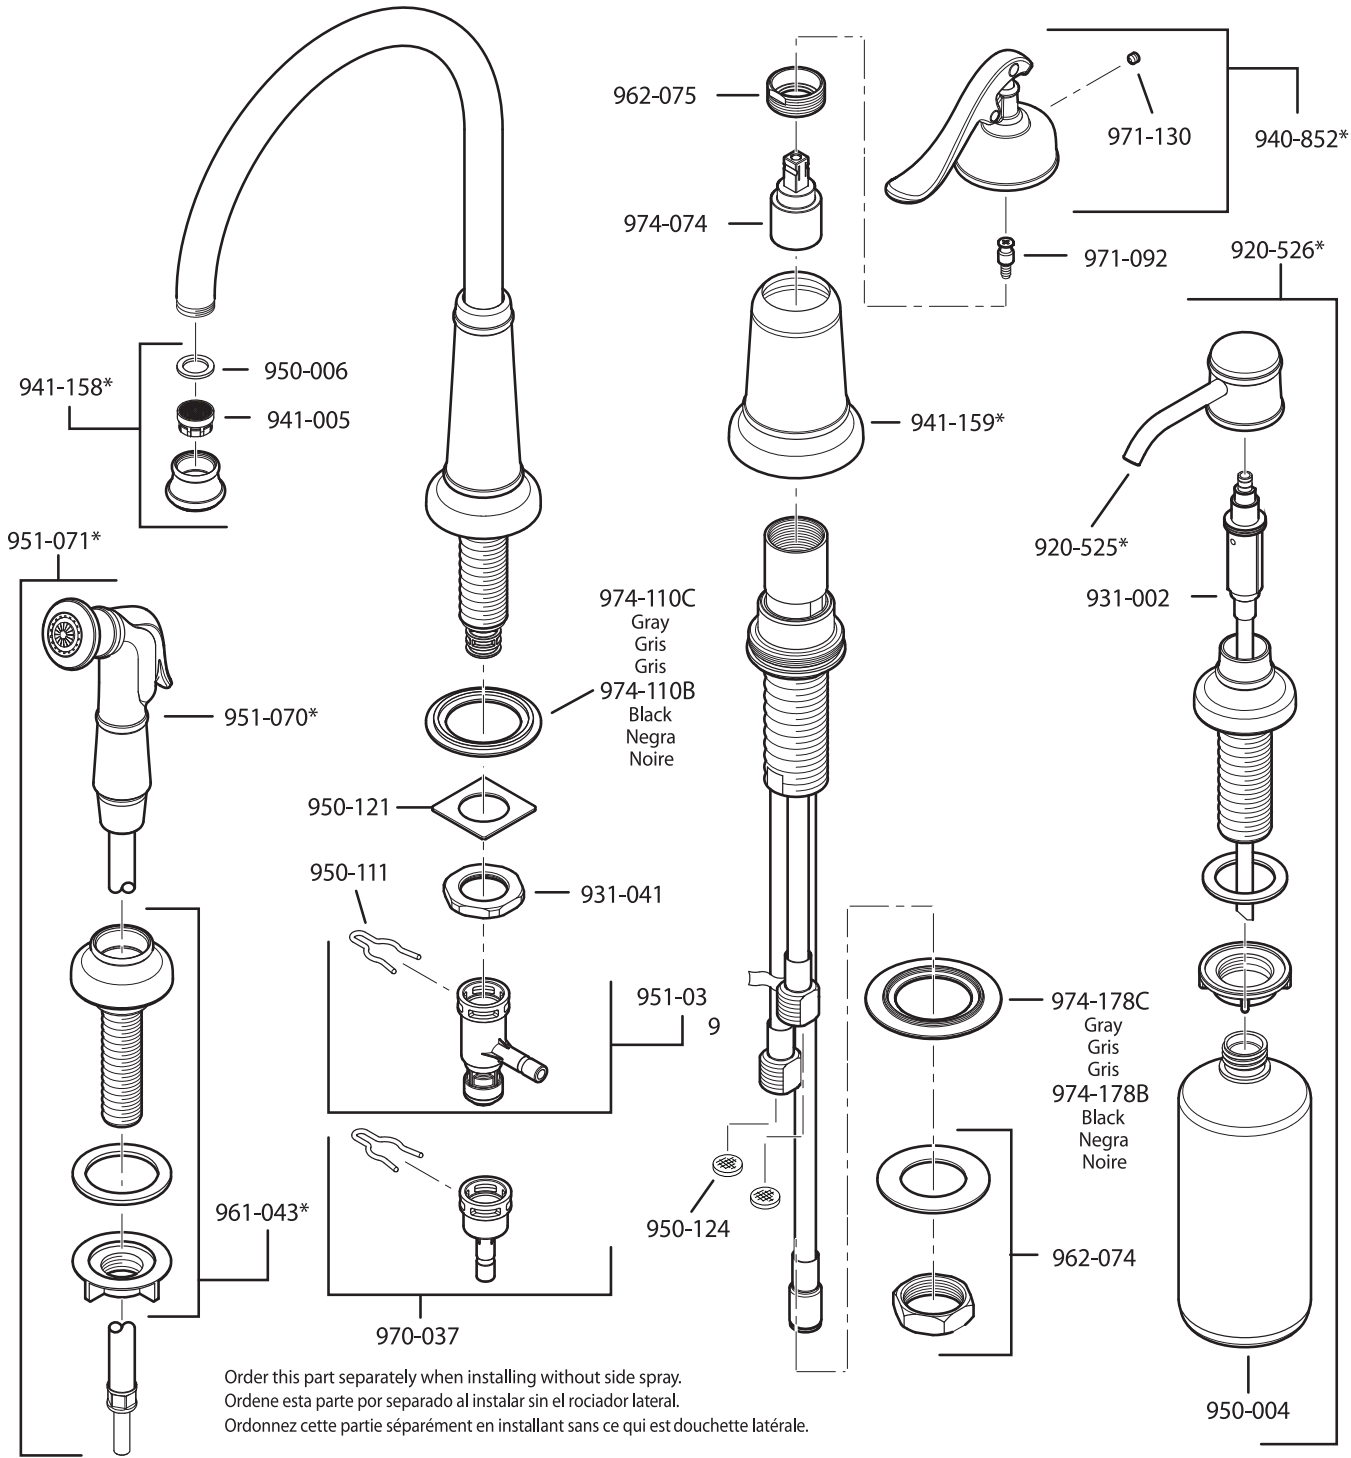

PARTS EXPLOSION

26 Series Ashfield™ Kitchen Faucet

Order this part separately when installing without side spray.
Ordene esta parte por separado al instalar sin el rociador lateral.
Ordonnez cette partie séparément en installant sans ce qui est douchette latérale.

1. **FINISHES * Indicates Finish**

A Polished Chrome	L Satin Stainless	T Biscuit
B Black	M Almond	U Rustic Bronze
D PVD Polished Nickel	N Antique Bronze	V PVD Polished Brass
E Rustic Pewter	P Polished Brass	W White
J PVD Brushed Nickel	Q Satin Brass	Y Tuscan Bronze
G Velvet Aged Bronze	R Copper	Z Oil-Rubbed Bronze
K Satin Nickel	S Stainless Steel	

All finishes not available on all parts