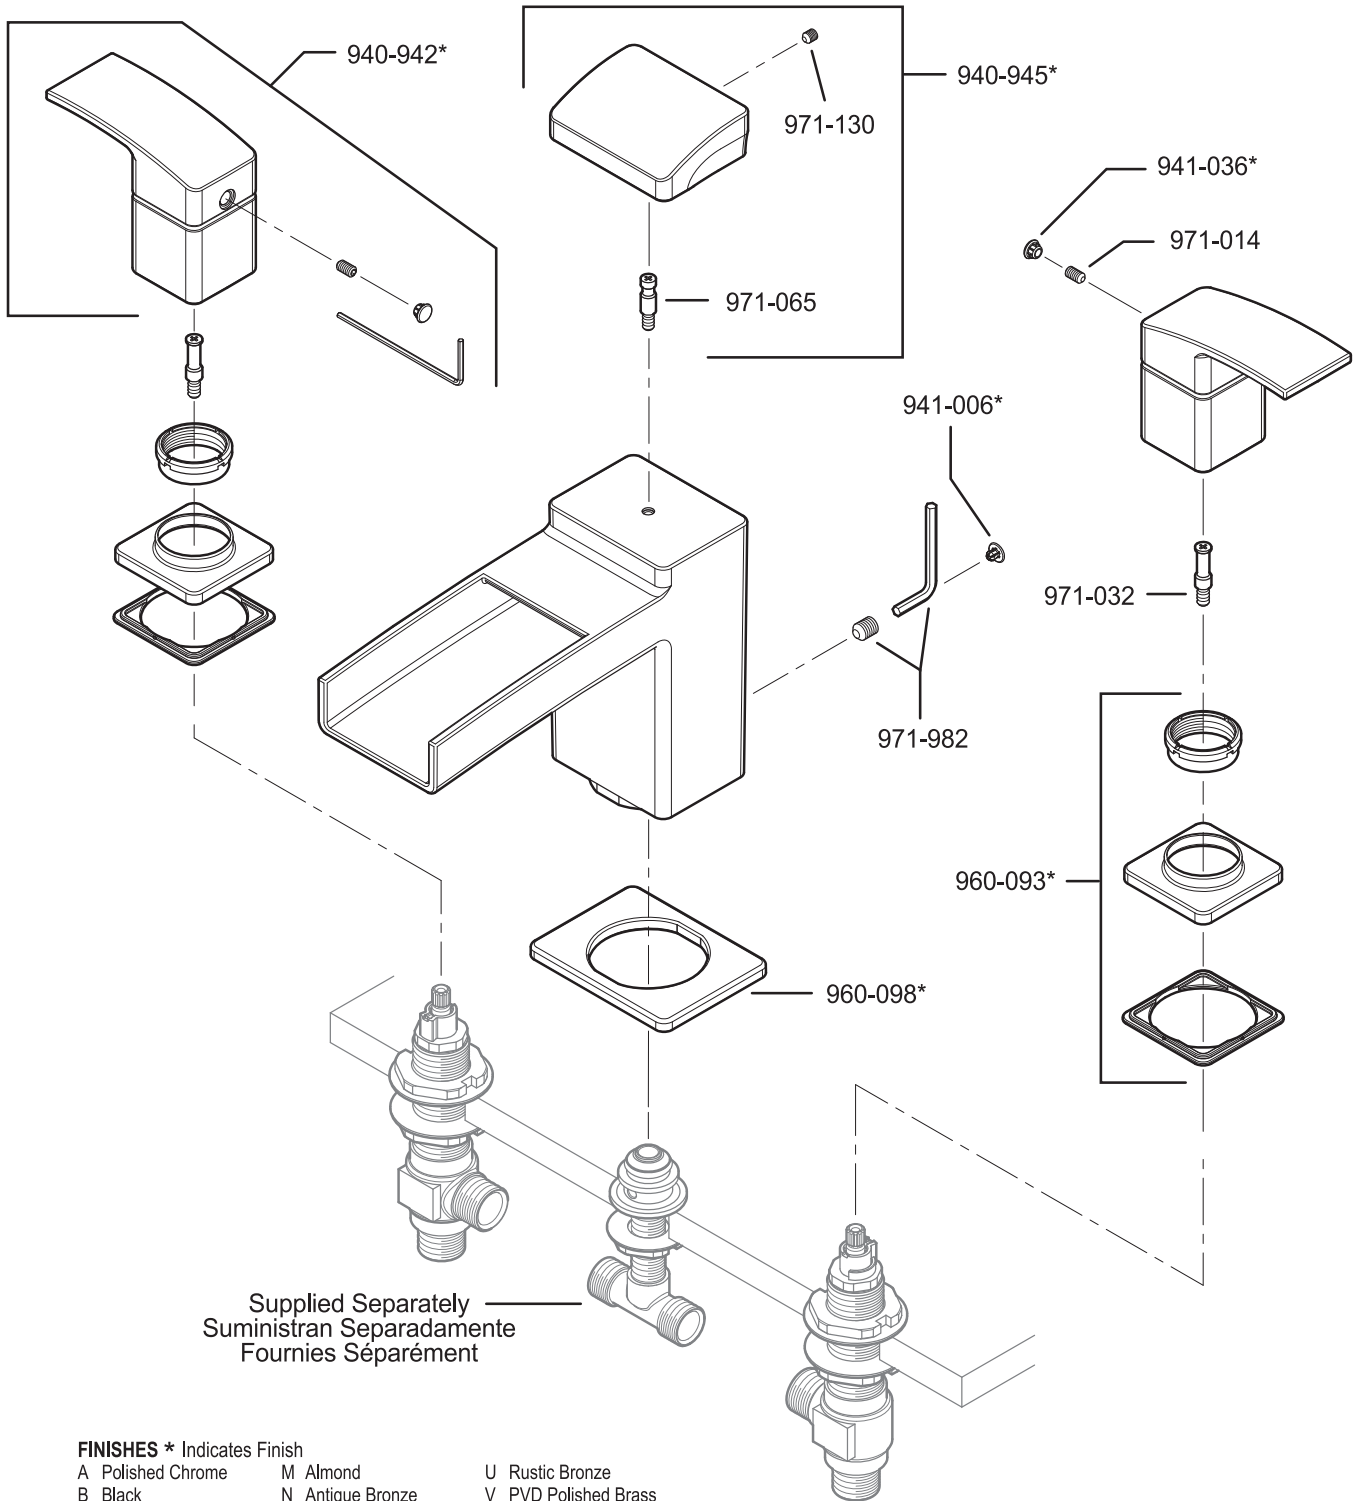

PARTS EXPLOSION

RT6 Series Kenzo™ Trim

Supplied Separately
Suministran Separadamente
Fournies Séparément

FINISHES * Indicates Finish

A Polished Chrome	M Almond	U Rustic Bronze
B Black	N Antique Bronze	V PVD Polished Brass
E Rustic Pewter	P Polished Brass	W White
D PVD Polished Nickel	Q Satin Brass	Y Tuscan Bronze
J PVD Brushed Nickel	R Copper	Z Oil-Rubbed Bronze
K Satin Nickel	S Stainless Steel	
L Satin Stainless	T Biscuit	

All finishes not available on all parts

Pfister™