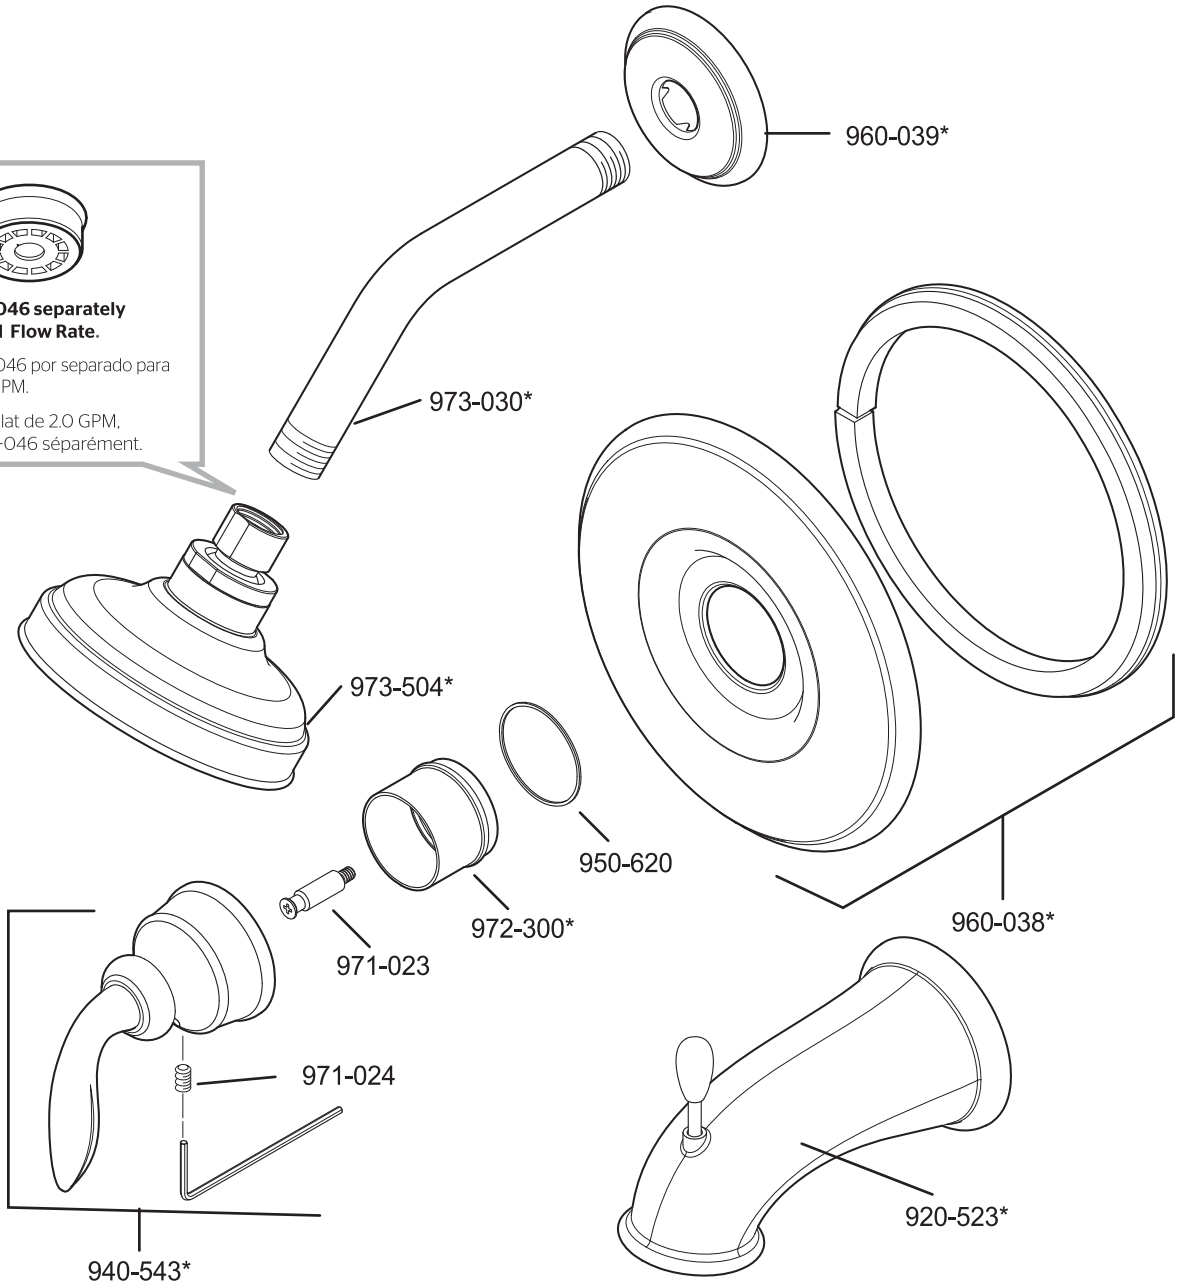

PARTS EXPLOSION

R89-CB • G89-CB • 808-CB

Order 941-046 separately for 2.0 GPM Flow Rate.
Ordene 941-046 por separado para flujo de 2.0 GPM.
Pour une délat de 2.0 GPM, ordener 941-046 séparément.

A	Polished Chrome	Cromo Pulido	Chrome Poli
E	Rustic Pewter	Peltre Rústico	Étain Rustique
J	PVD Brushed Nickel	PVD Niquel Cepillado	PVD Nickel Brosse
U	Rustic Bronze	Bronce Rústico	Bronze Rustique
Y	Tuscan Bronze	Bronce Toscano	Bronze Le Toscan
Z	Oil Rubbed Bronze	Bronce Frotado Con Aceite	Bronze Huilé

Pfister™