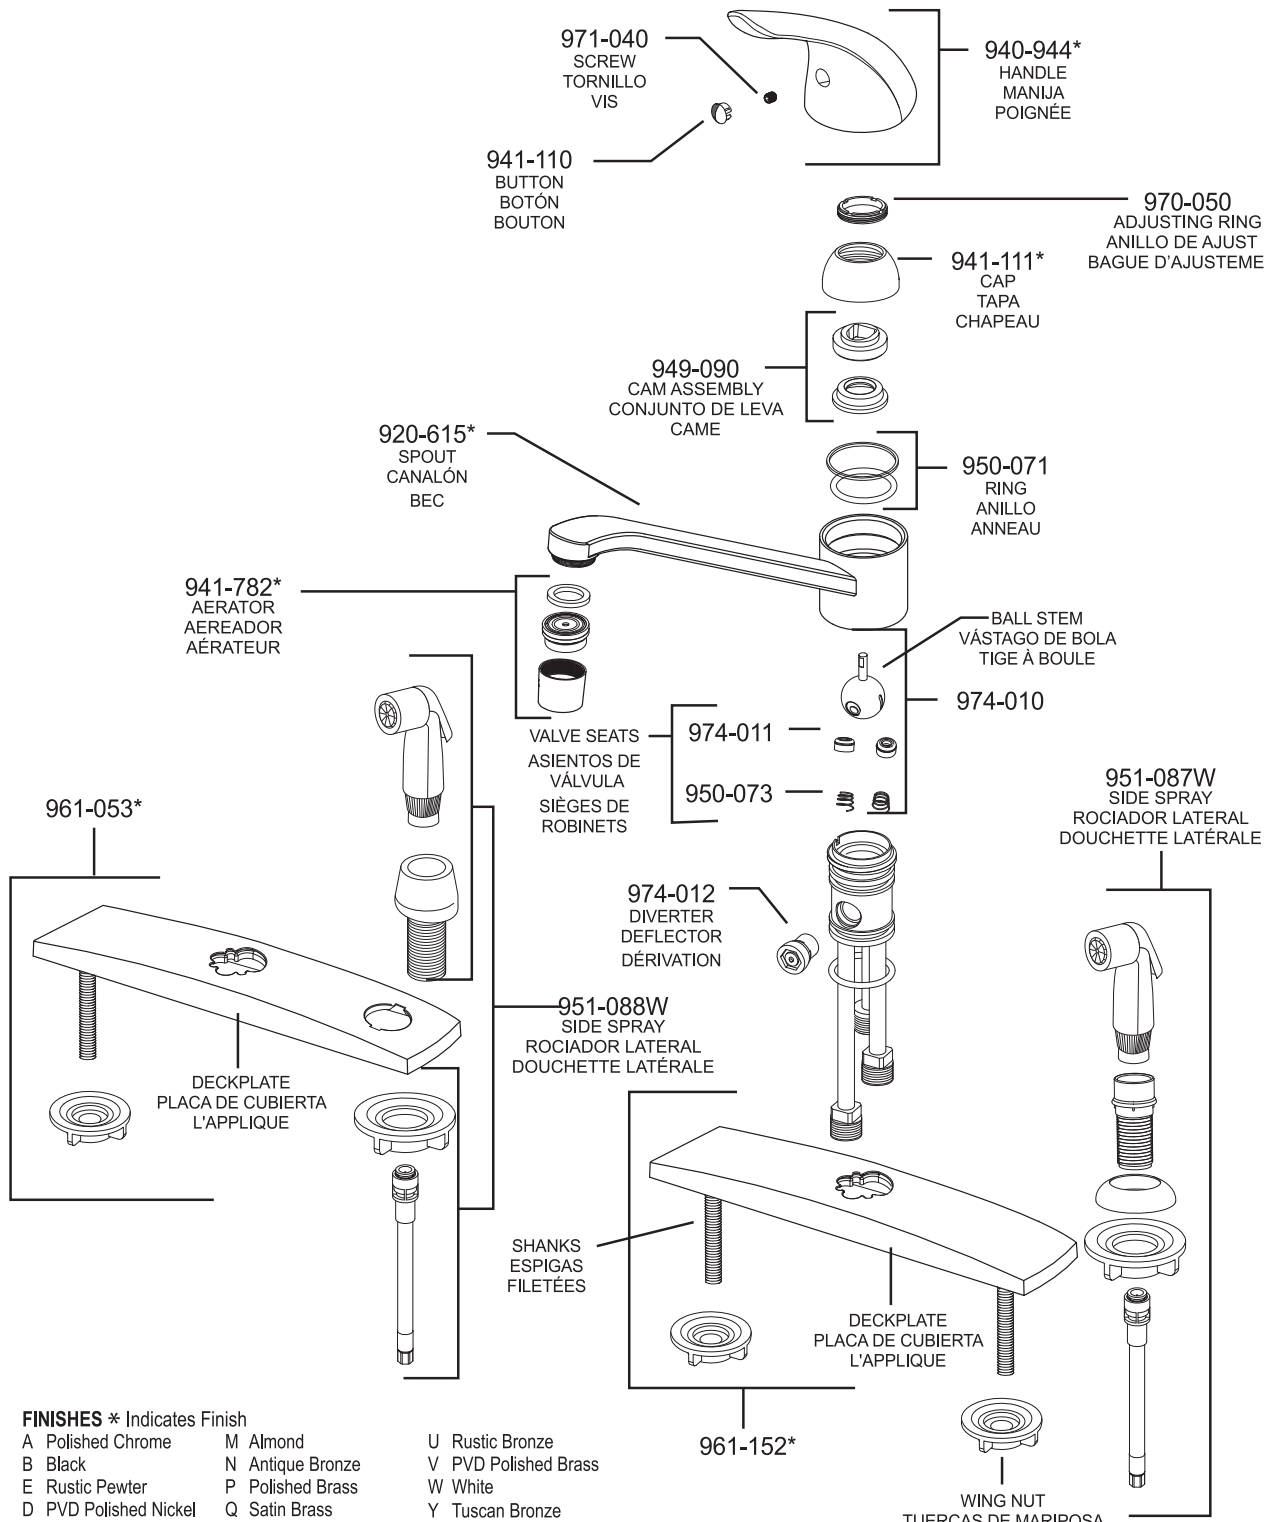

PARTS EXPLOSION

134 Pfister Series™ Single Control, Side Spray Kitchen Faucet

FINISHES * Indicates Finish

A Polished Chrome	M Almond	U Rustic Bronze
B Black	N Antique Bronze	V PVD Polished Brass
E Rustic Pewter	P Polished Brass	W White
D PVD Polished Nickel	Q Satin Brass	Y Tuscan Bronze
J PVD Brushed Nickel	R Copper	Z Oil-Rubbed Bronze
K Satin Nickel	S Stainless Steel	
L Satin Stainless	T Biscuit	

All finishes not available on all parts

Pfister™