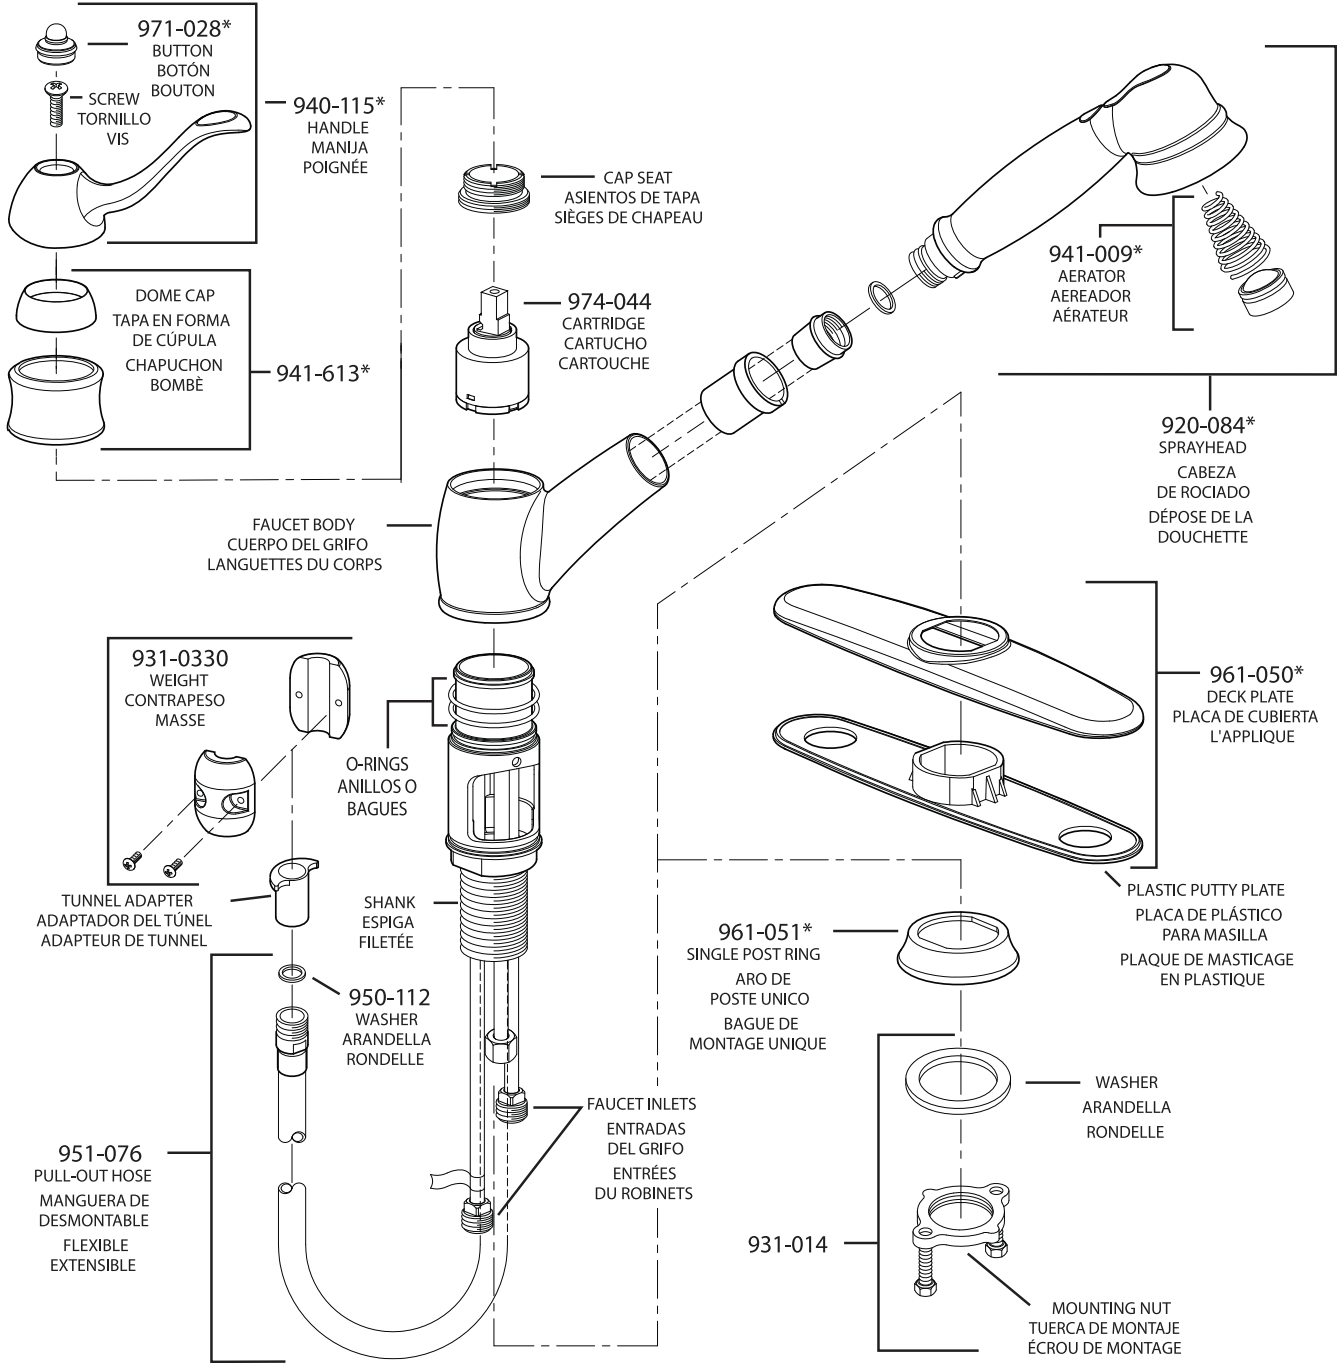

PARTS EXPLOSION

WKP Classic Series™ Kitchen Faucet

FINISHES * Indicates Finish

A Polished Chrome	L Satin Stainless	T Biscuit
B Black	M Almond	U Rustic Bronze
D PVD Polished Nickel	N Antique Bronze	V PVD Polished Brass
E Rustic Pewter	P Polished Brass	W White
J PVD Brushed Nickel	Q Satin Brass	Y Tuscan Bronze
G Velvet Aged Bronze	R Copper	Z Oil-Rubbed Bronze
K Satin Nickel	S Stainless Steel	

All finishes not available on all parts