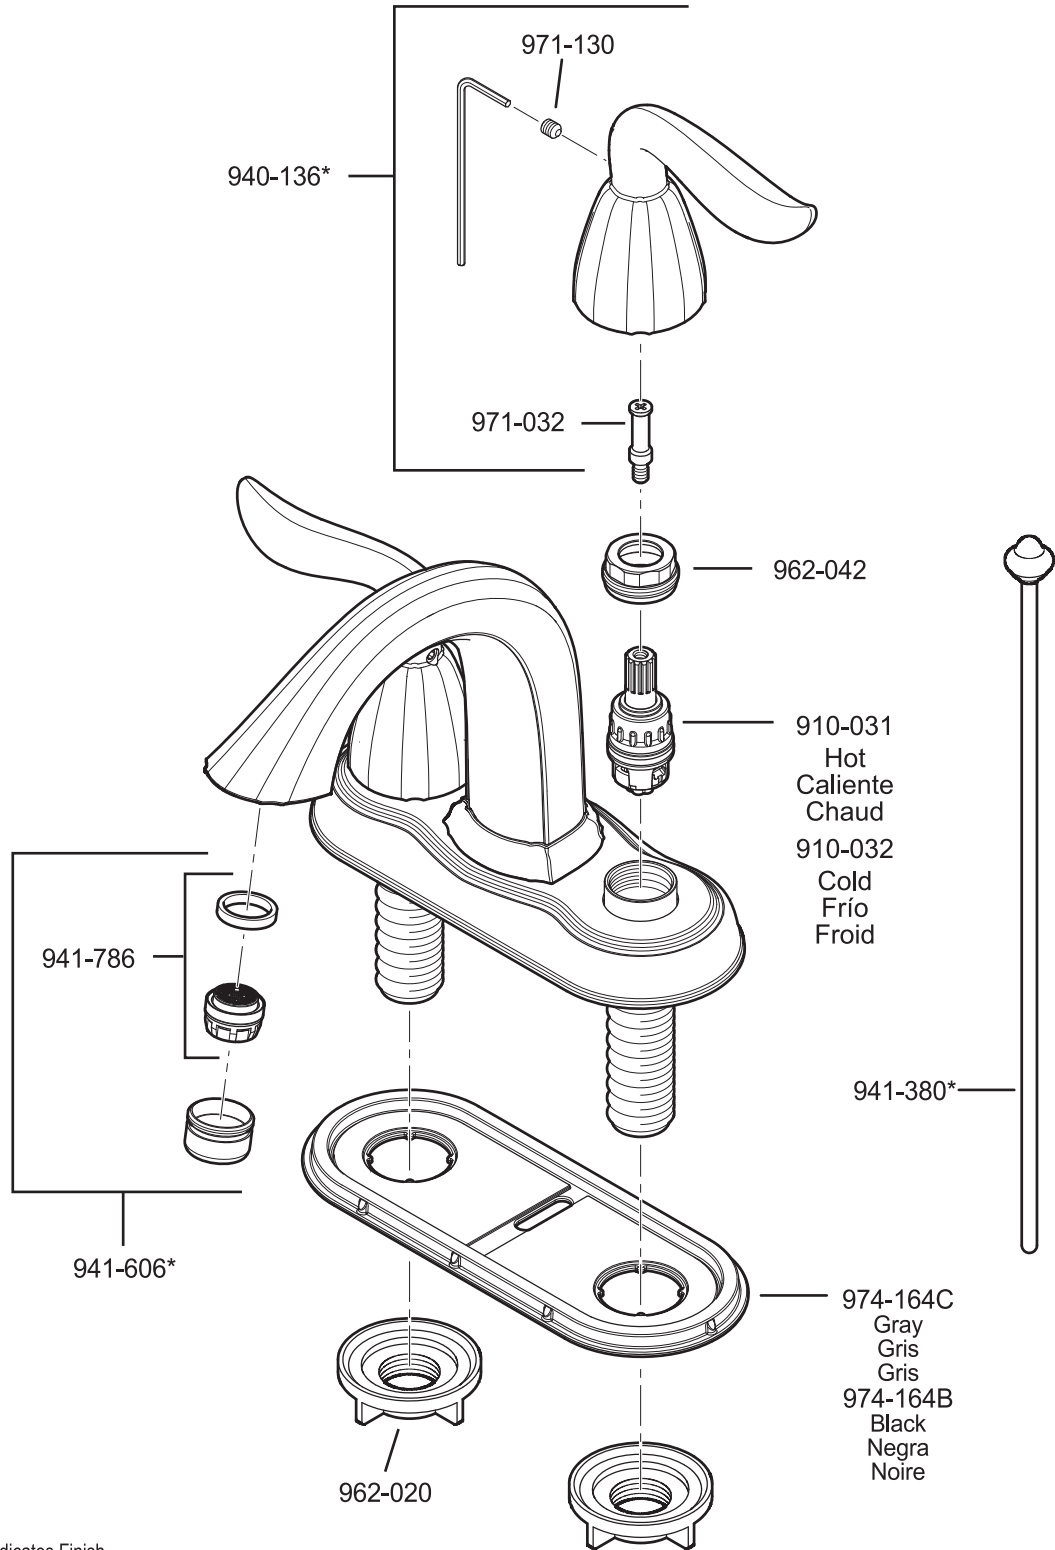

PARTS EXPLOSION

48 Series Santiago™ Collection 4" Centerset Lavatory Faucet

FINISHES * Indicates Finish

A Polished Chrome	L Satin Stainless	T Biscuit
B Black	M Almond	U Rustic Bronze
D PVD Polished Nickel	N Antique Bronze	V PVD Polished Brass
E Rustic Pewter	P Polished Brass	W White
J PVD Brushed Nickel	Q Satin Brass	Y Tuscan Bronze
G Velvet Aged Bronze	R Copper	Z Oil-Rubbed Bronze
K Satin Nickel	S Stainless Steel	

All finishes not available on all parts

Pfister™