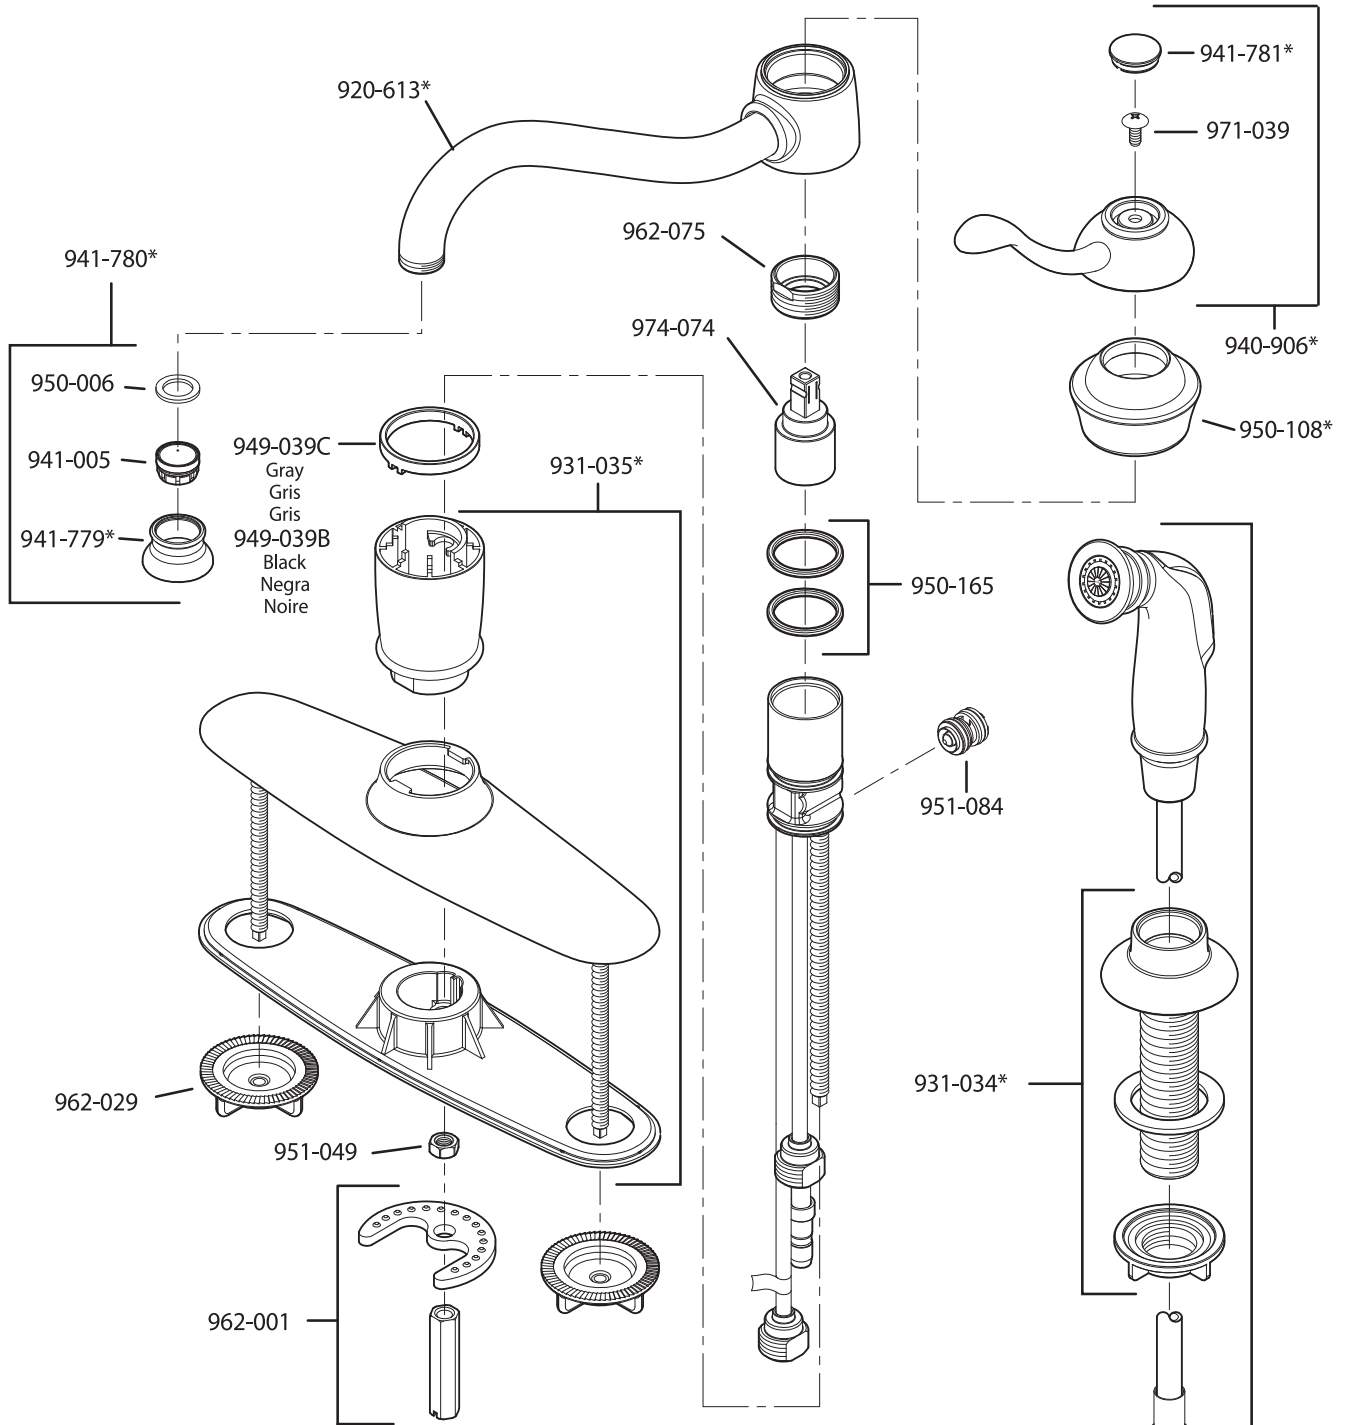

PARTS EXPLOSION

34 Series Wakely™ Collection Single-Control Kitchen Faucet

FINISHES * Indicates Finish

A Polished Chrome	L Satin Stainless	T Biscuit
B Black	M Almond	U Rustic Bronze
D PVD Polished Nickel	N Antique Bronze	V PVD Polished Brass
E Rustic Pewter	P Polished Brass	W White
J PVD Brushed Nickel	Q Satin Brass	Y Tuscan Bronze
G Velvet Aged Bronze	R Copper	Z Oil-Rubbed Bronze
K Satin Nickel	S Stainless Steel	

All finishes not available on all parts

Pfister™