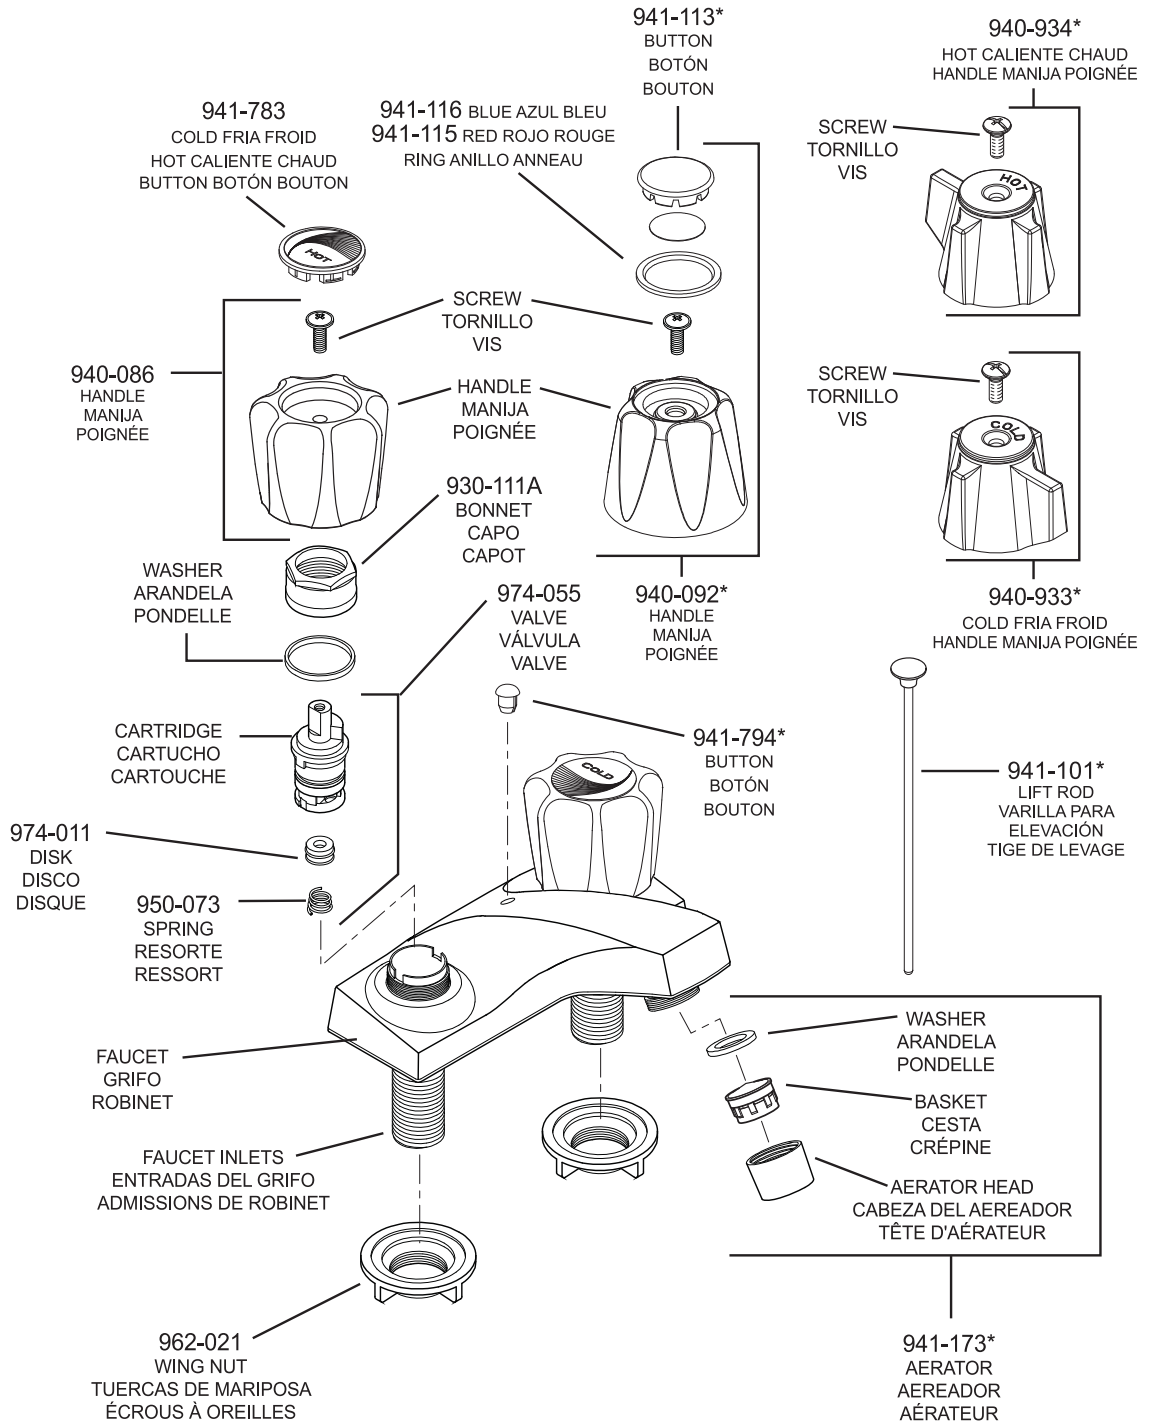

PARTS EXPLOSION

143 Pfister Series™ 2 Handle, Centerset Lavatory Faucet

FINISHES * Indicates Finish

A Polished Chrome	L Satin Stainless	T Biscuit
B Black	M Almond	U Rustic Bronze
D PVD Polished Nickel	N Antique Bronze	V PVD Polished Brass
E Rustic Pewter	P Polished Brass	W White
J PVD Brushed Nickel	Q Satin Brass	Y Tuscan Bronze
G Velvet Aged Bronze	R Copper	Z Oil-Rubbed Bronze
K Satin Nickel	S Stainless Steel	

All finishes not available on all parts

Pfister™