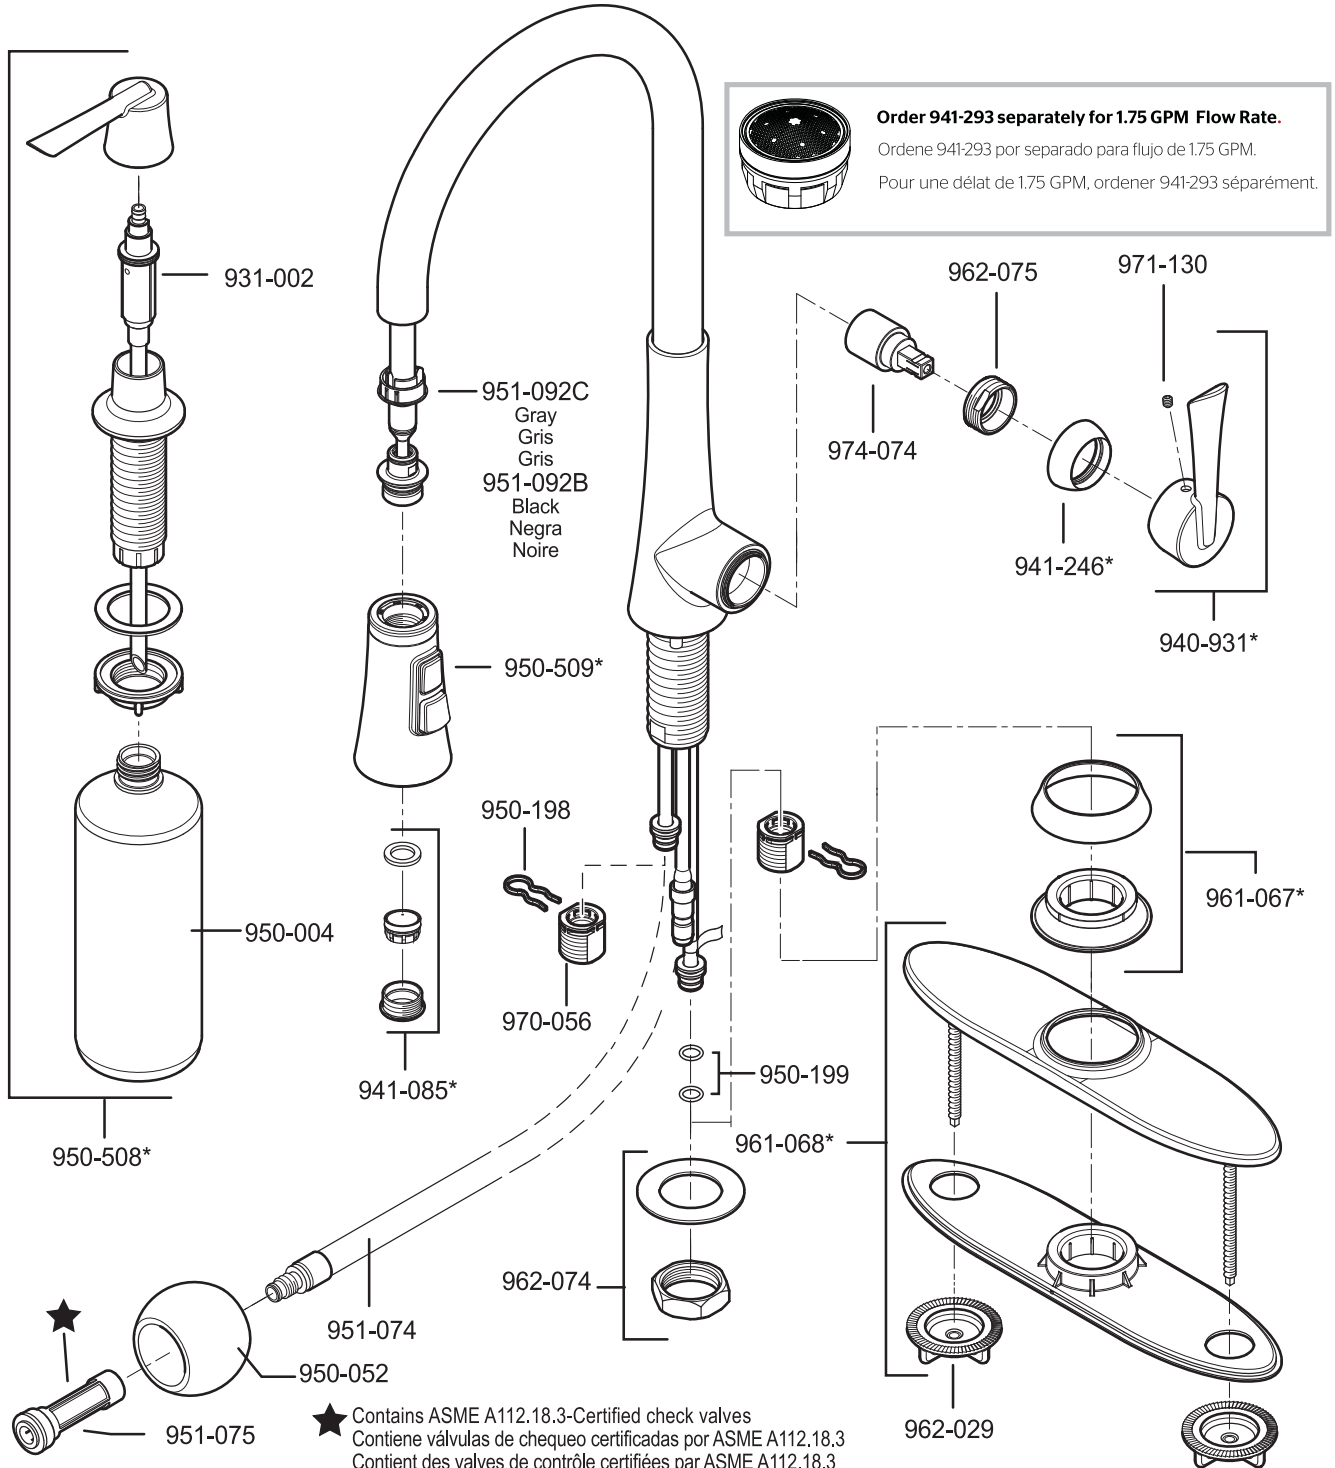

PARTS EXPLOSION

529-7MD

A	Polished Chrome	Cromo Pulido	Chrome Poli	
S	Stainless Steel	Acero Inoxidable	Acier Inoxydable	

Pfister™