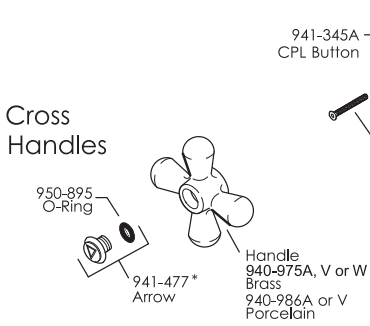

PARTS EXPLOSION

08/09 Series Tub & Shower Trim Kits

940-995*	Solid Brass	
940-996VA	Chrome Lever, Brass End	
940-996AK	Brushed Nickel Lever, Chrome End	
940-996PK	Brushed Nickel Lever, Brass End	
940-996AW	White Lever, Chrome End	
940-994A or V	Oak Wood	
940-900A or V	Acrylic	
940-991A or V	Porcelain, White	
940-992V	Porcelain, Green	
940-993A	Porcelain, Black	
940-905A or V	Swirl Acrylic	

1. **FINISHES * Indicates Finish**

A Polished Chrome	M Almond	U Rustic Bronze
B Black	N Antique Bronze	V PVD Polished Brass
E Rustic Pewter	P Polished Brass	W White
D PVD Polished Nickel	Q Satin Brass	Y Tuscan Bronze
J PVD Brushed Nickel	R Copper	Z Oil-Rubbed Bronze
K Satin Nickel	S Stainless Steel	
L Satin Stainless	T Biscuit	

All finishes not available on all parts