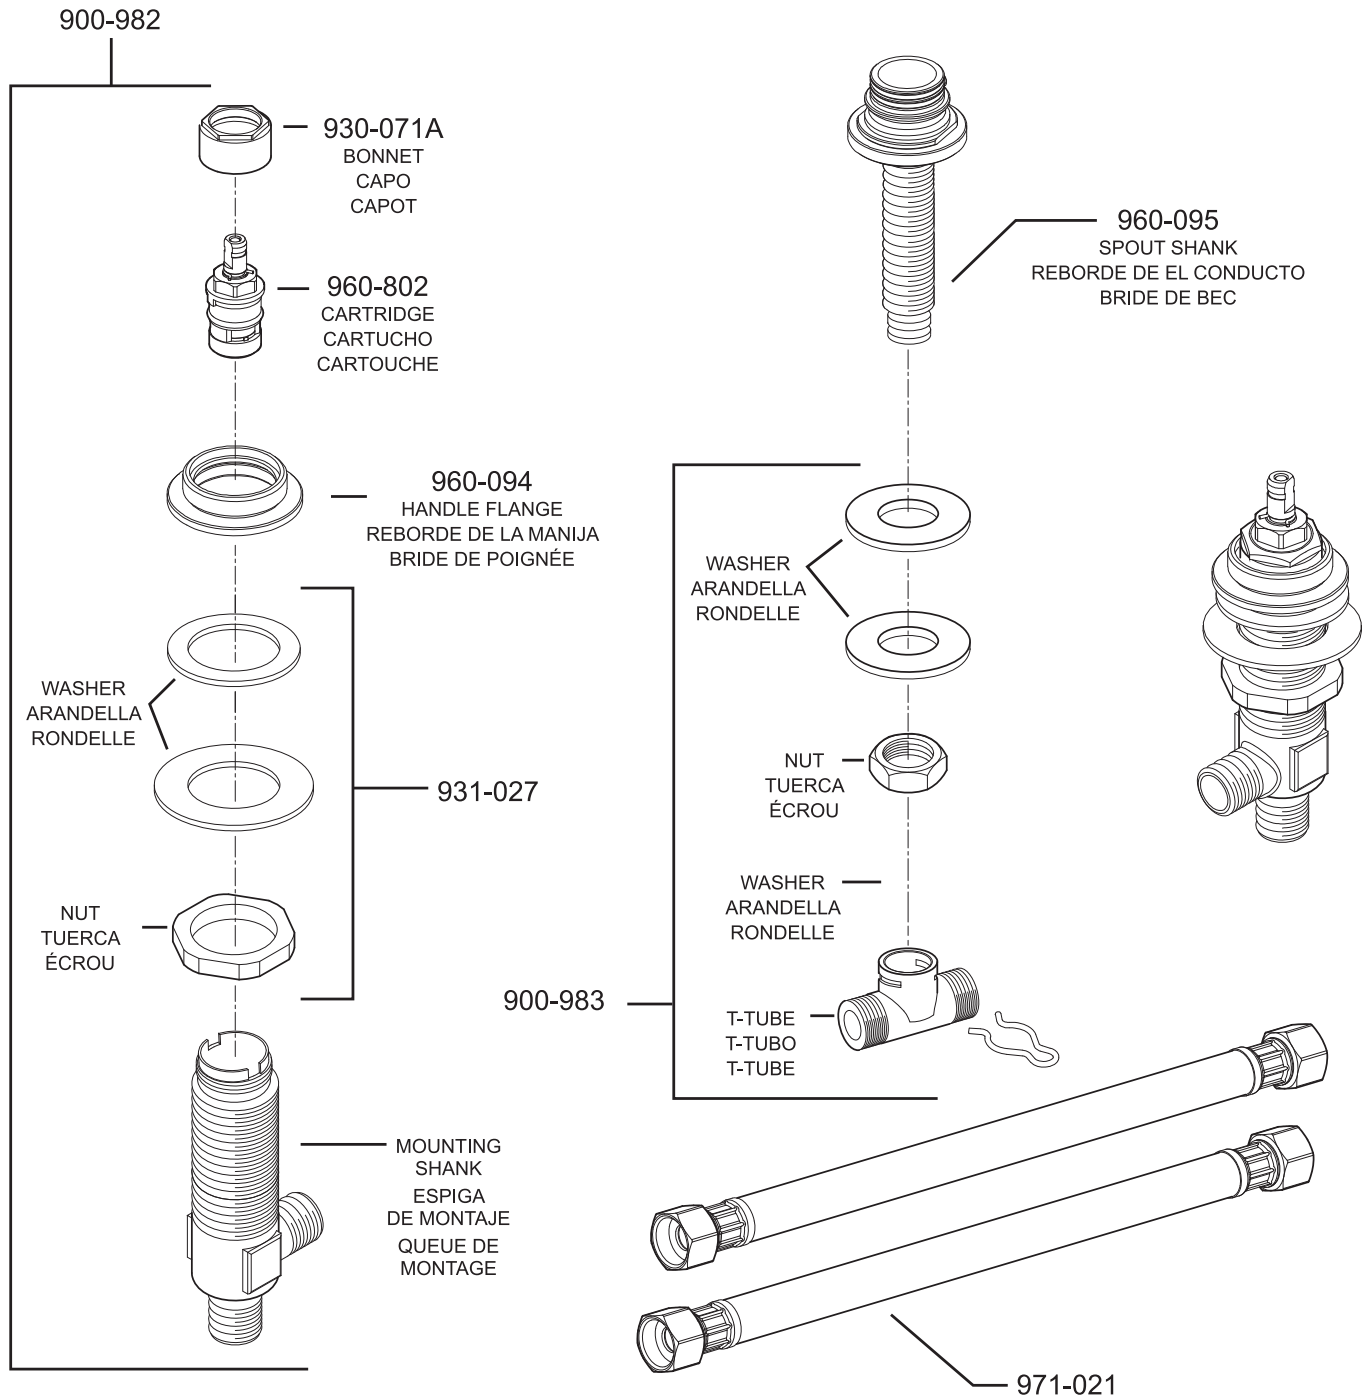

PARTS EXPLOSION

106 Pfirst Series™ Roman Tub Roughin Faucet

FINISHES * Indicates Finish

A Polished Chrome	M Almond	U Rustic Bronze
B Black	N Antique Bronze	V PVD Polished Brass
E Rustic Pewter	P Polished Brass	W White
D PVD Polished Nickel	Q Satin Brass	Y Tuscan Bronze
J PVD Brushed Nickel	R Copper	Z Oil-Rubbed Bronze
K Satin Nickel	S Stainless Steel	
L Satin Stainless	T Biscuit	

All finishes not available on all parts

Pfister™