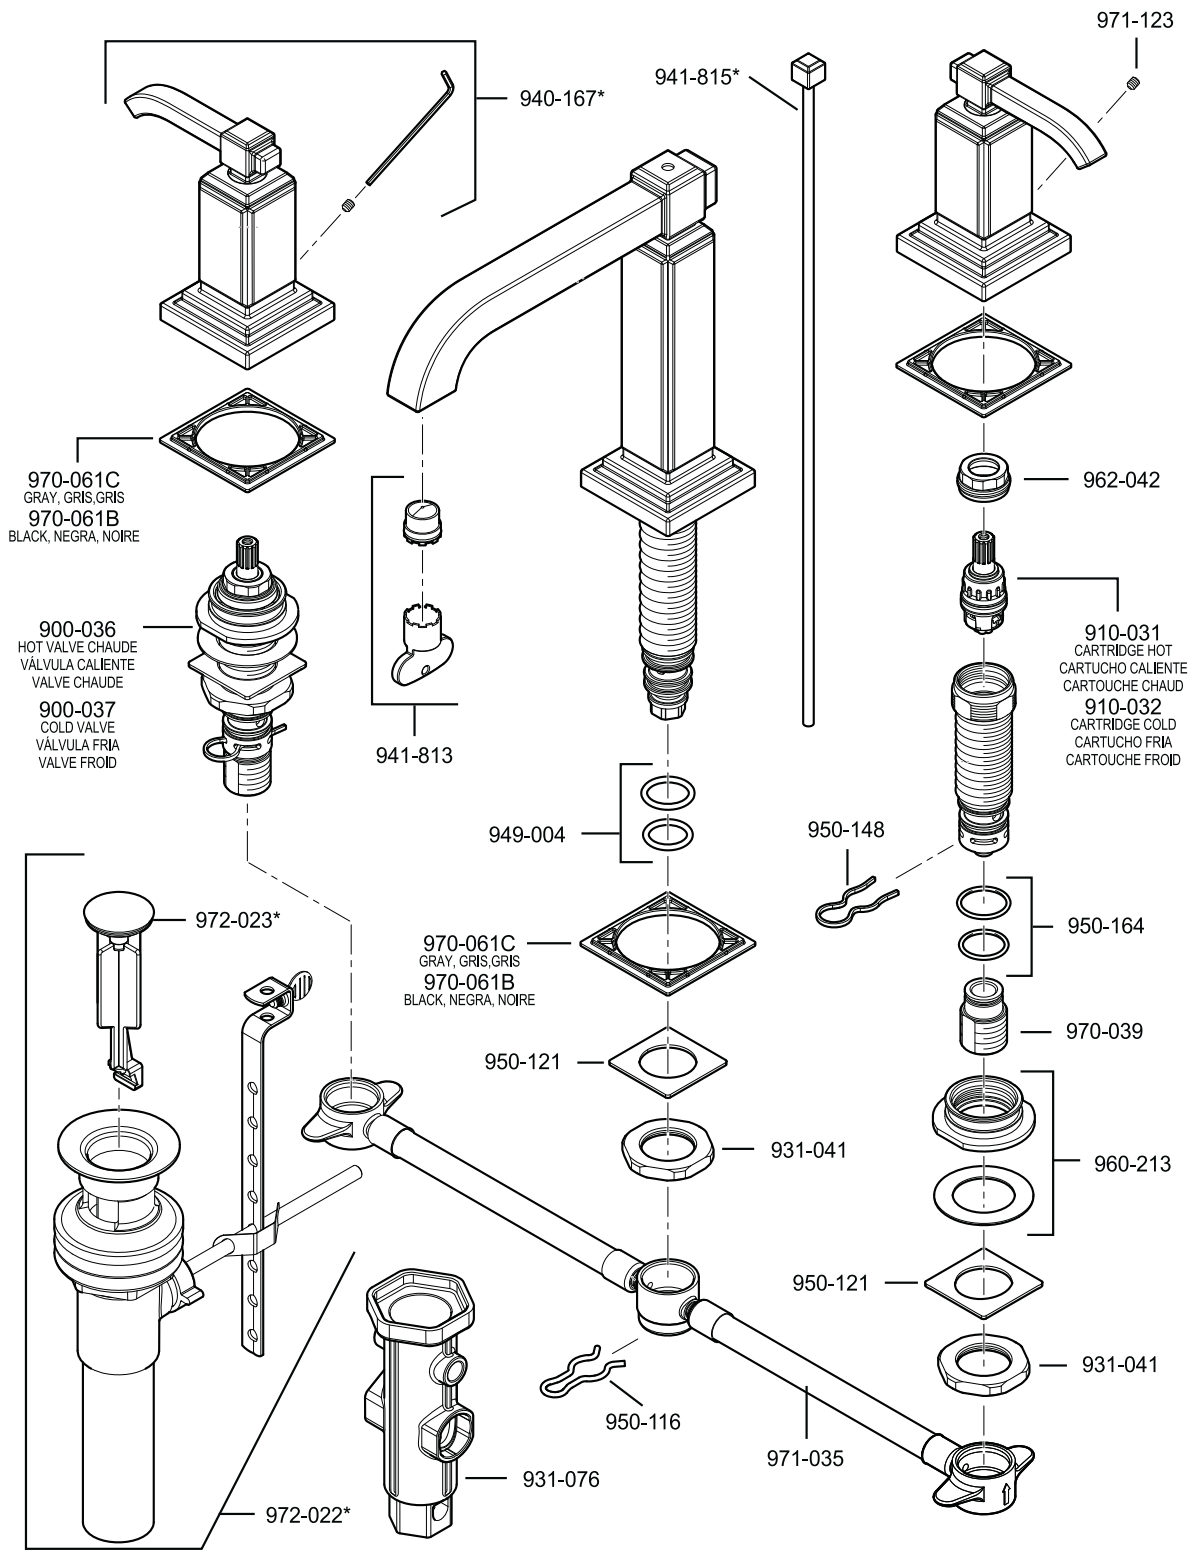

PARTS EXPLOSION

49 Series Carnegie™ Widespread Lavatory Faucet

FINISHES * Indicates Finish

A Polished Chrome	K Satin Nickel	U Rustic Bronze
B Black	L Satin Stainless Steel	V PVD Polished Brass
C Light Gray	P Polished Brass	W White
D PVD Polished Nickel	Q Fired Copper	Y Tuscan Bronze
E Rustic Pewter	R Antique Copper	AB Aged Brass
G Velvet Aged Bronze	S Stainless Steel	MC Midnight Chrome
J PVD Brushed Nickel	T Biscuit	

All finishes not available on all parts