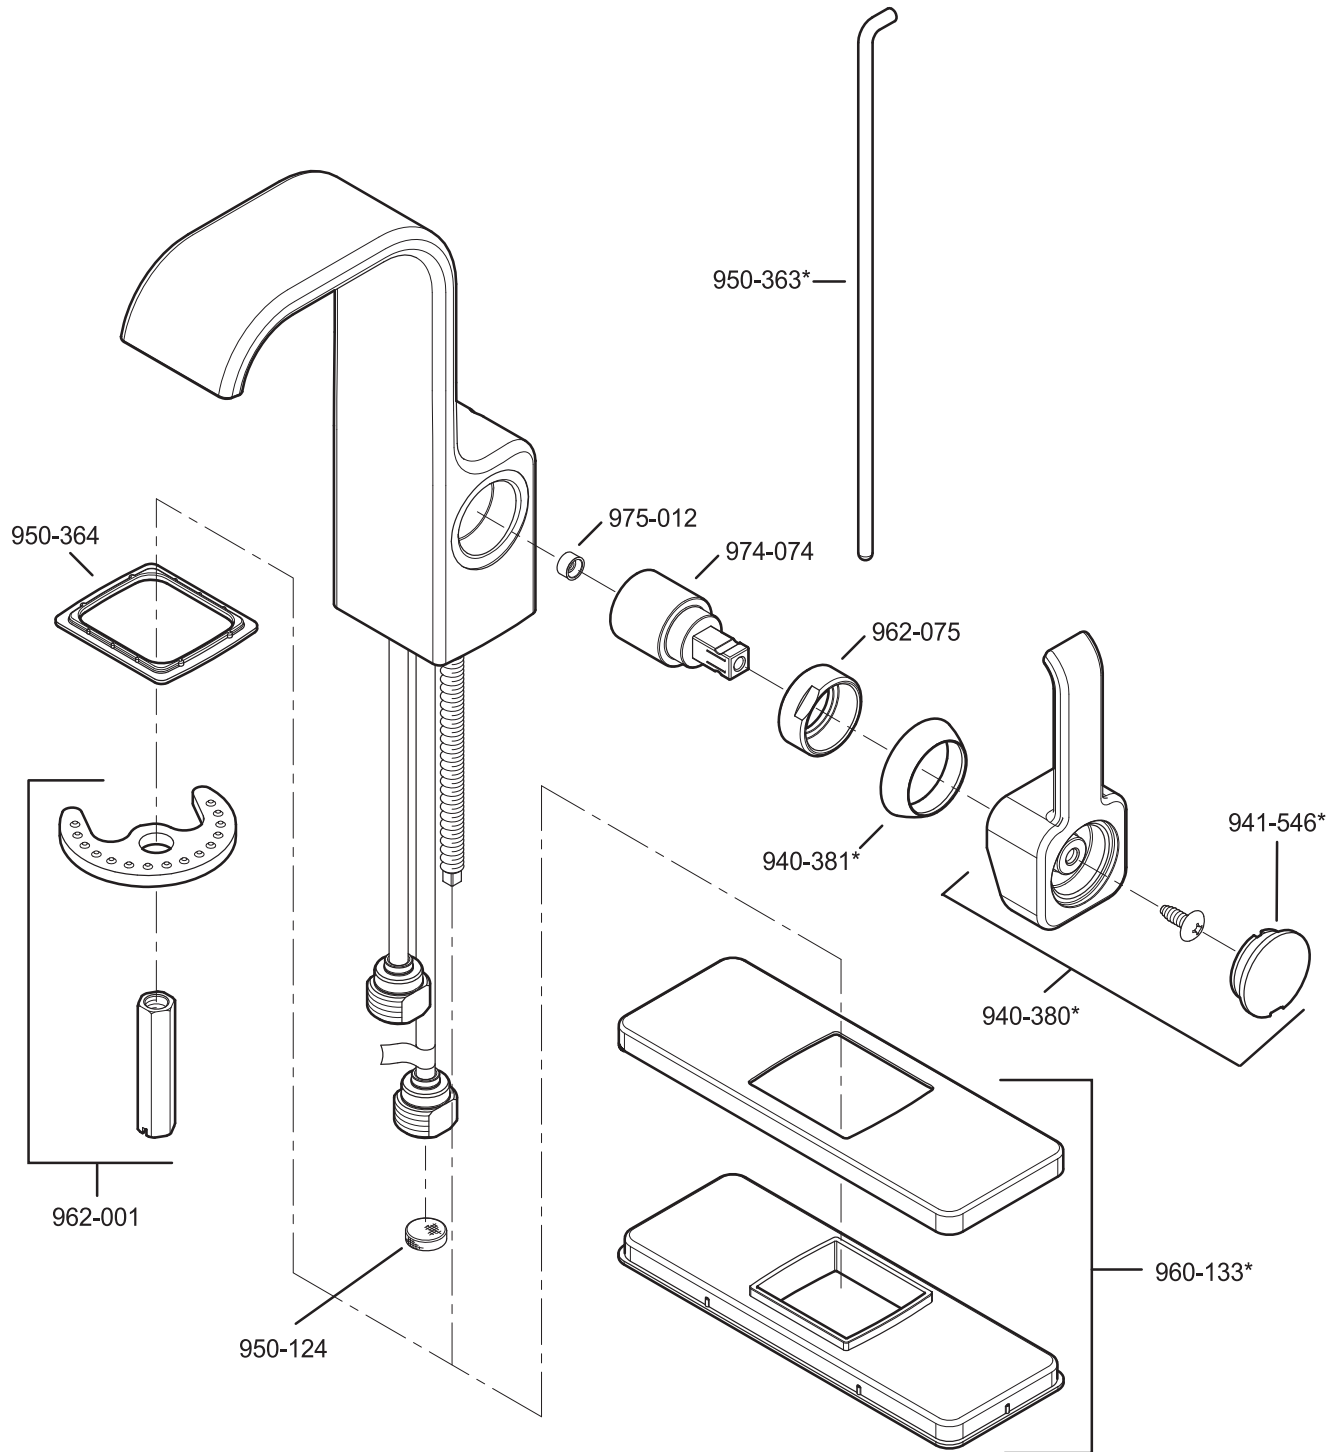

PARTS EXPLOSION

42 Series Skye™ 4" Centerset Lavatory Faucet

FINISHES * Indicates Finish

A Polished Chrome	L Satin Stainless	T Biscuit
B Black	M Almond	U Rustic Bronze
D PVD Polished Nickel	N Antique Bronze	V PVD Polished Brass
E Rustic Pewter	P Polished Brass	W White
J PVD Brushed Nickel	Q Satin Brass	Y Tuscan Bronze
G Velvet Aged Bronze	R Copper	Z Oil-Rubbed Bronze
K Satin Nickel	S Stainless Steel	

All finishes not available on all parts

Pfister™