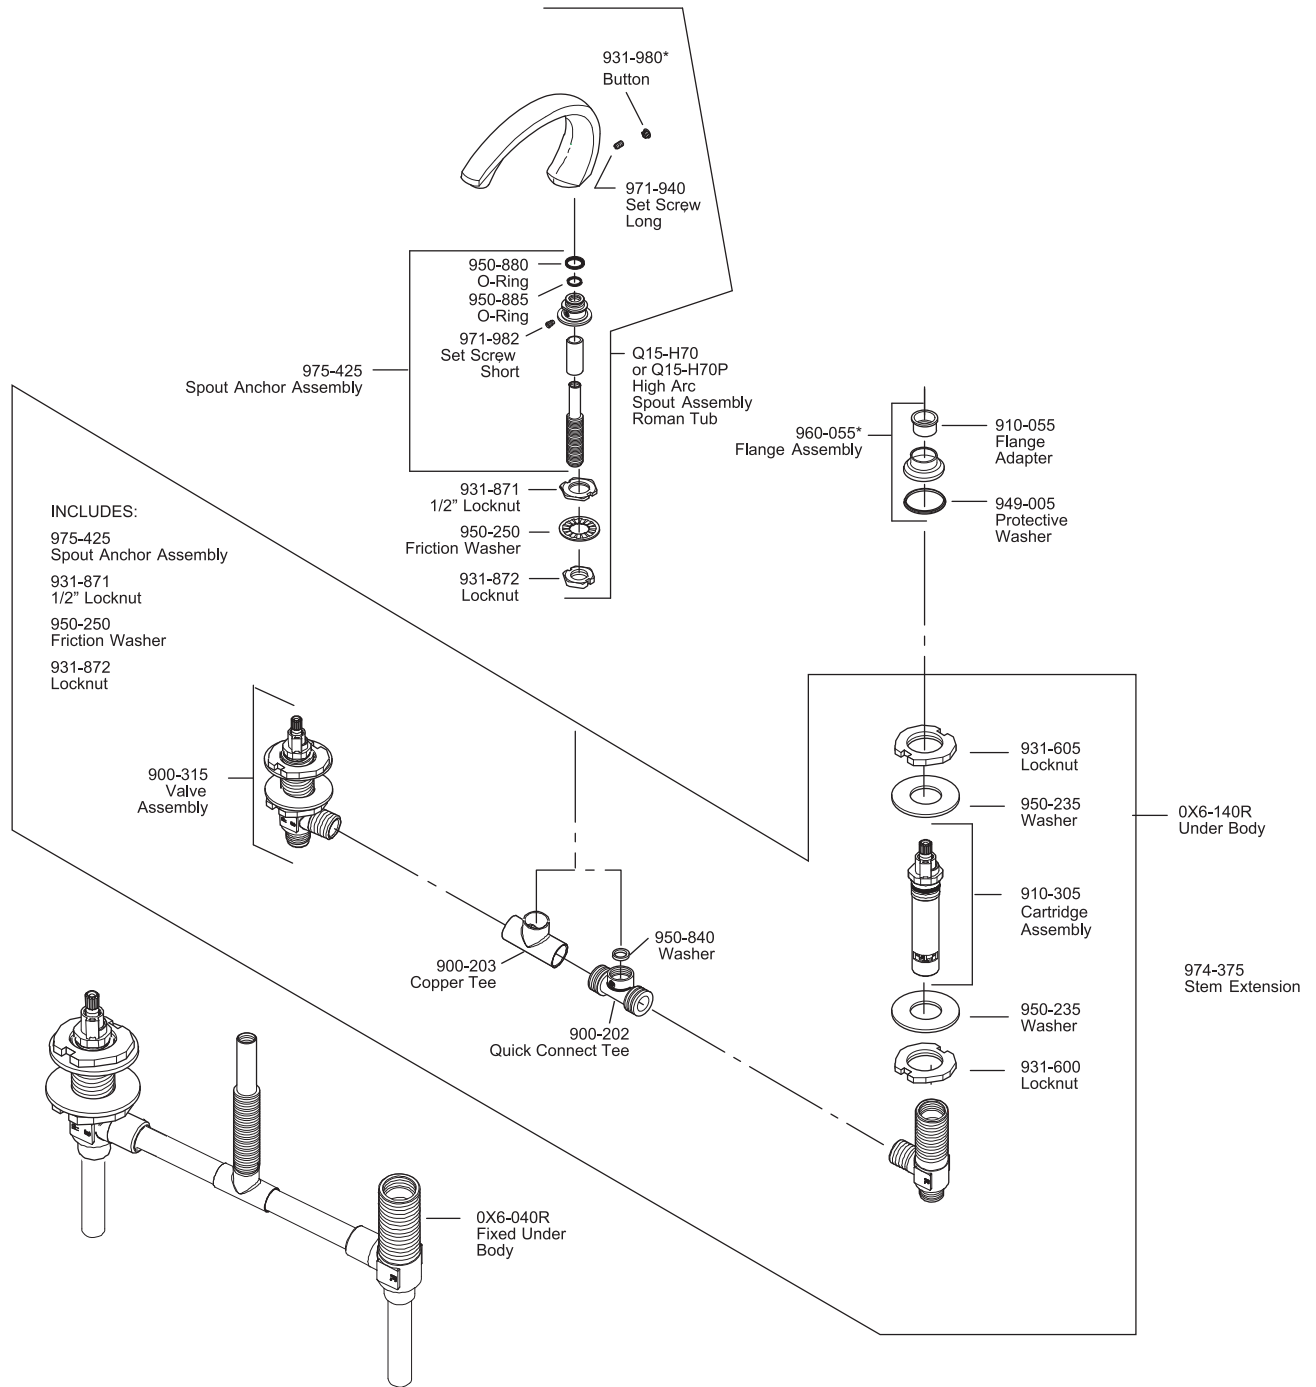

All finishes not available on all parts

Pfister™

PARTS EXPLOSION

RT6 Series Eurostyle® Spout

BODIES AND HHL HUB AND HANDLE TRIM KITS SUPPLIED SEPARATELY

FINISHES * Indicates Finish

- | | | |
|-----------------------|-------------------|----------------------|
| A Polished Chrome | M Almond | U Rustic Bronze |
| B Black | N Antique Bronze | V PVD Polished Brass |
| E Rustic Pewter | P Polished Brass | W White |
| D PVD Polished Nickel | Q Satin Brass | Y Tuscan Bronze |
| J PVD Brushed Nickel | R Copper | Z Oil-Rubbed Bronze |
| K Satin Nickel | S Stainless Steel | |
| L Satin Stainless | T Biscuit | |