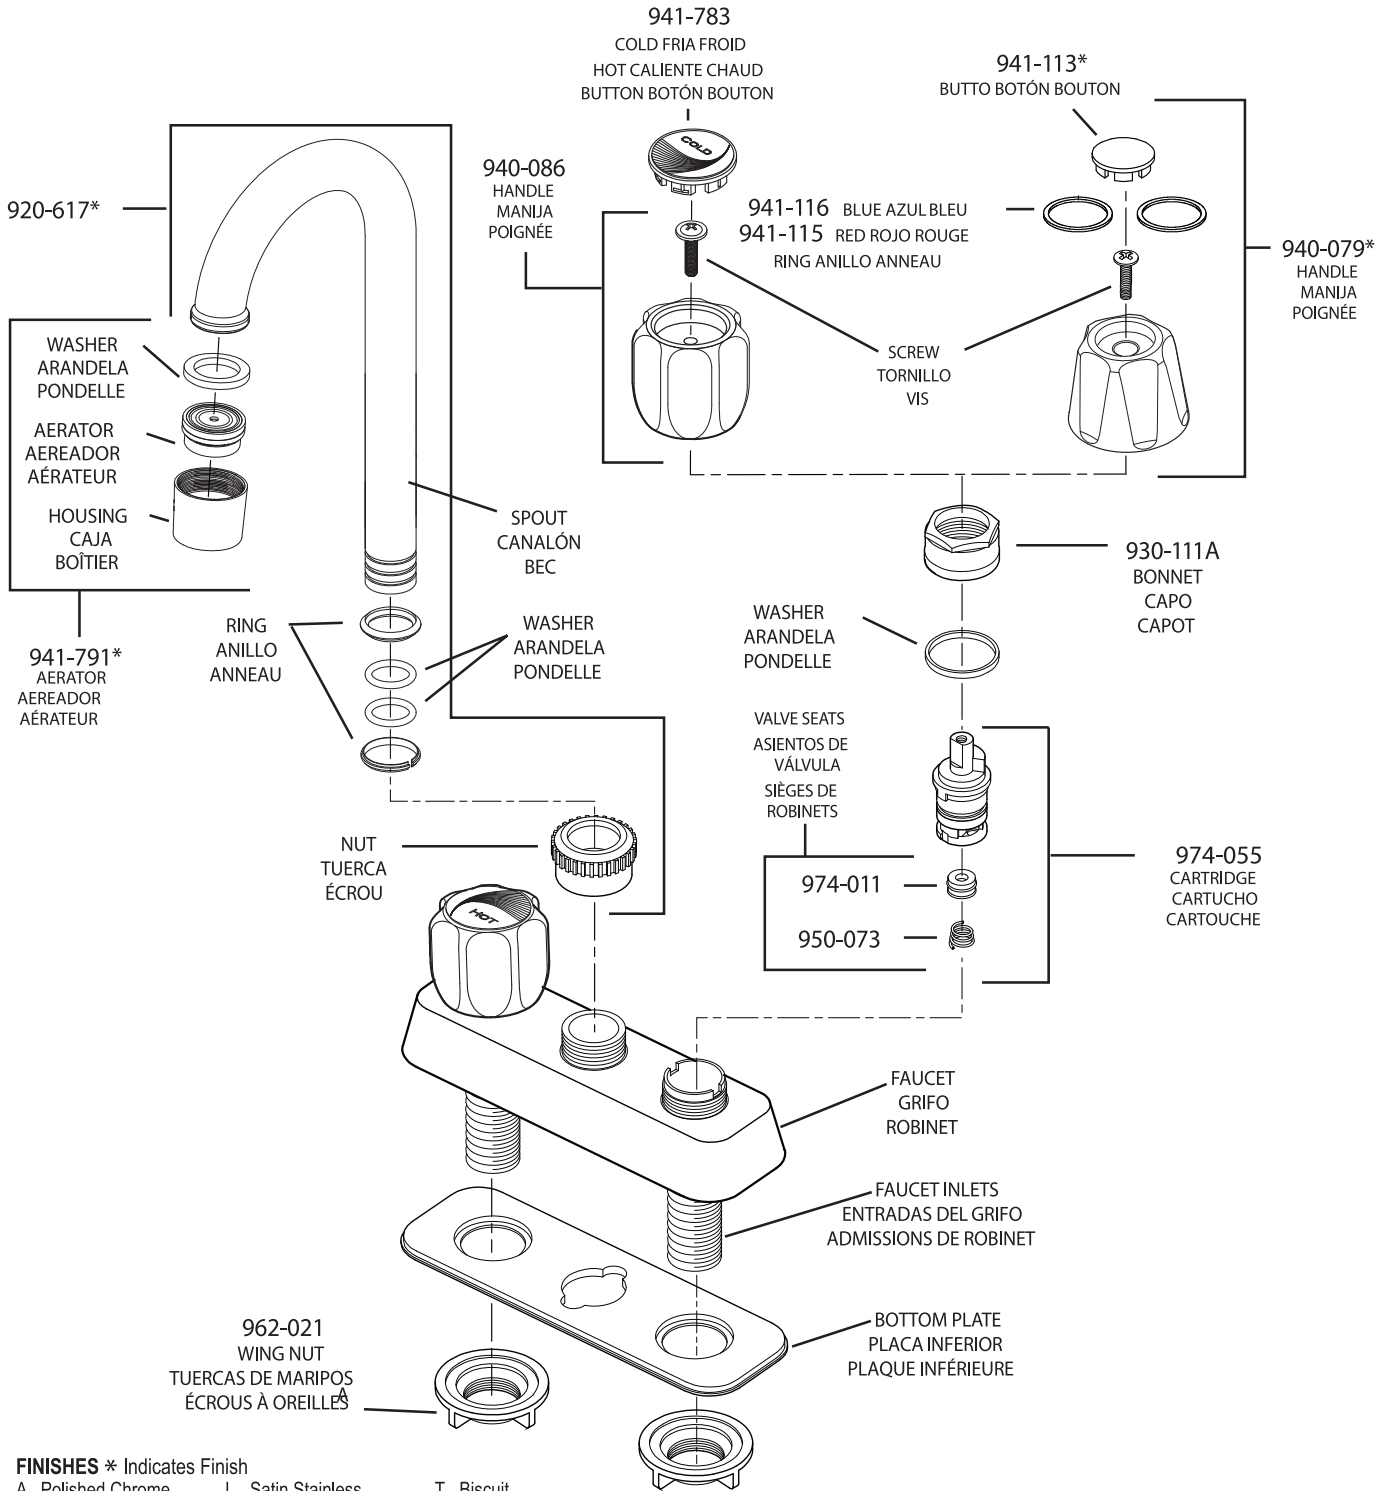

PARTS EXPLOSION

171 Pfirst Series™ Bar/Kitchen Island Faucet

FINISHES * Indicates Finish

A Polished Chrome	L Satin Stainless	T Biscuit
B Black	M Almond	U Rustic Bronze
D PVD Polished Nickel	N Antique Bronze	V PVD Polished Brass
E Rustic Pewter	P Polished Brass	W White
J PVD Brushed Nickel	Q Satin Brass	Y Tuscan Bronze
G Velvet Aged Bronze	R Copper	Z Oil-Rubbed Bronze
K Satin Nickel	S Stainless Steel	

All finishes not available on all parts

Pfister™