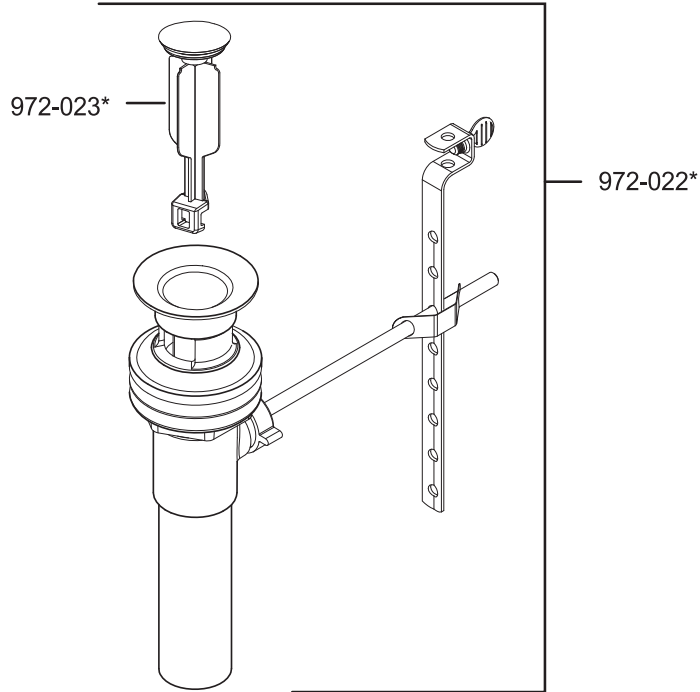

PARTS EXPLOSION

47 Series Pop-Up Assemblies

ALL METAL