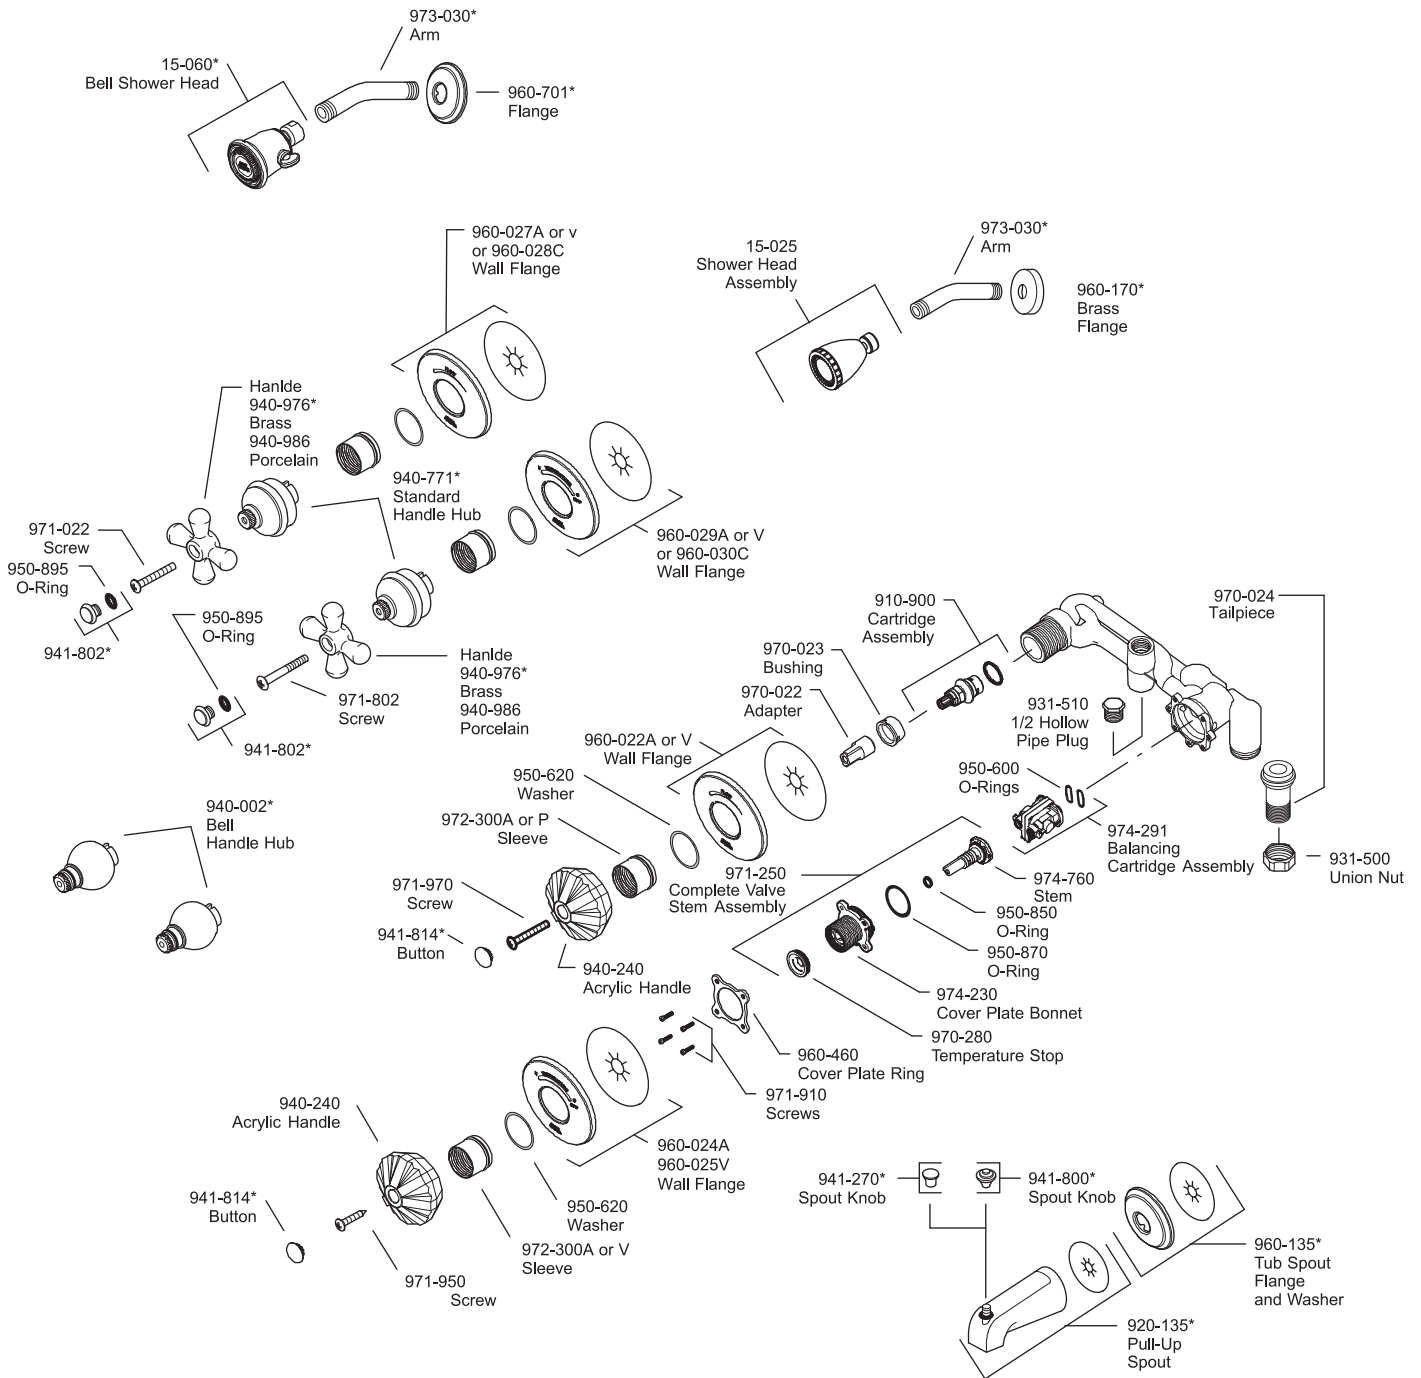

PARTS EXPLOSION

02 Series Two-Handle Tub & Shower

FINISHES * Indicates Finish

A Polished Chrome	M Almond	U Rustic Bronze
B Black	N Antique Bronze	V PVD Polished Brass
E Rustic Pewter	P Polished Brass	W White
D PVD Polished Nickel	Q Satin Brass	Y Tuscan Bronze
J PVD Brushed Nickel	R Copper	Z Oil-Rubbed Bronze
K Satin Nickel	S Stainless Steel	
L Satin Stainless	T Biscuit	

All finishes not available on all parts

Pfister