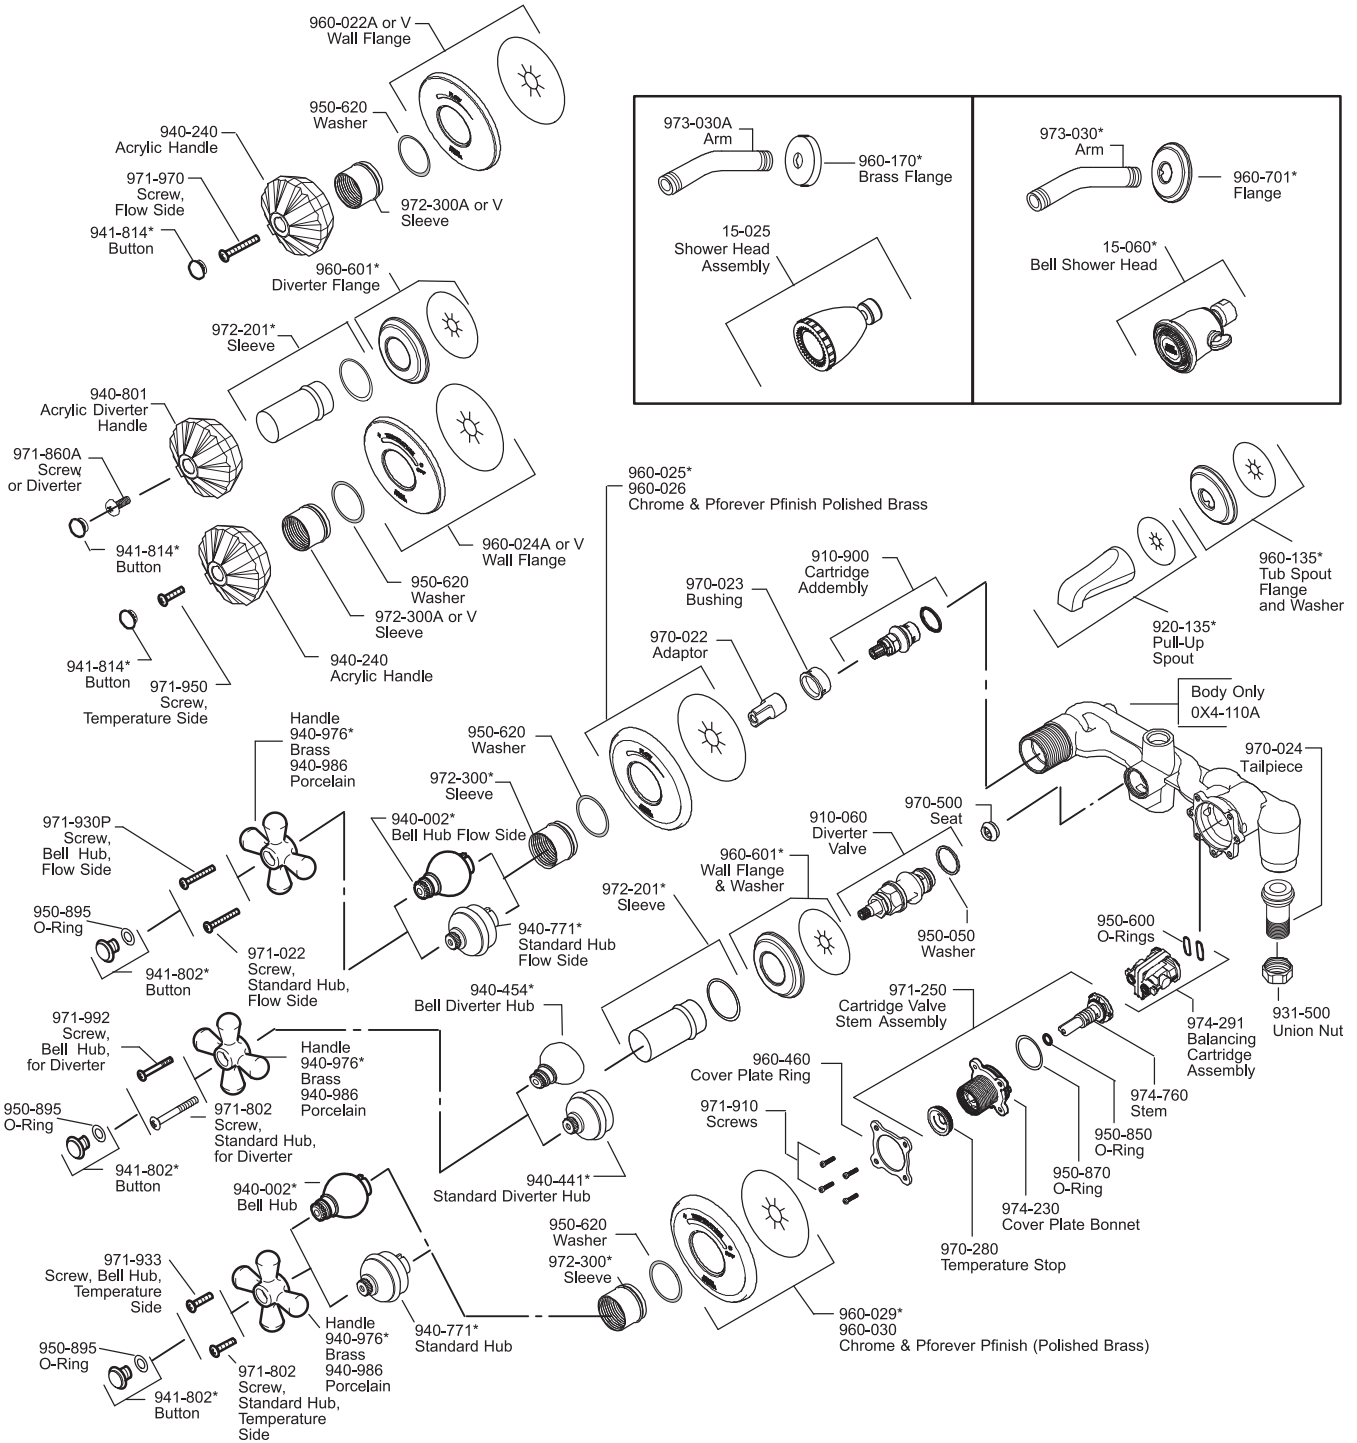

PARTS EXPLOSION

04 Series Three-Handle Tub & Shower

FINISHES * Indicates Finish

A Polished Chrome	M Almond	U Rustic Bronze
B Black	N Antique Bronze	V PVD Polished Brass
E Rustic Pewter	P Polished Brass	W White
D PVD Polished Nickel	Q Satin Brass	Y Tuscan Bronze
J PVD Brushed Nickel	R Copper	Z Oil-Rubbed Bronze
K Satin Nickel	S Stainless Steel	
L Satin Stainless	T Biscuit	

All finishes not available on all parts

Pfister