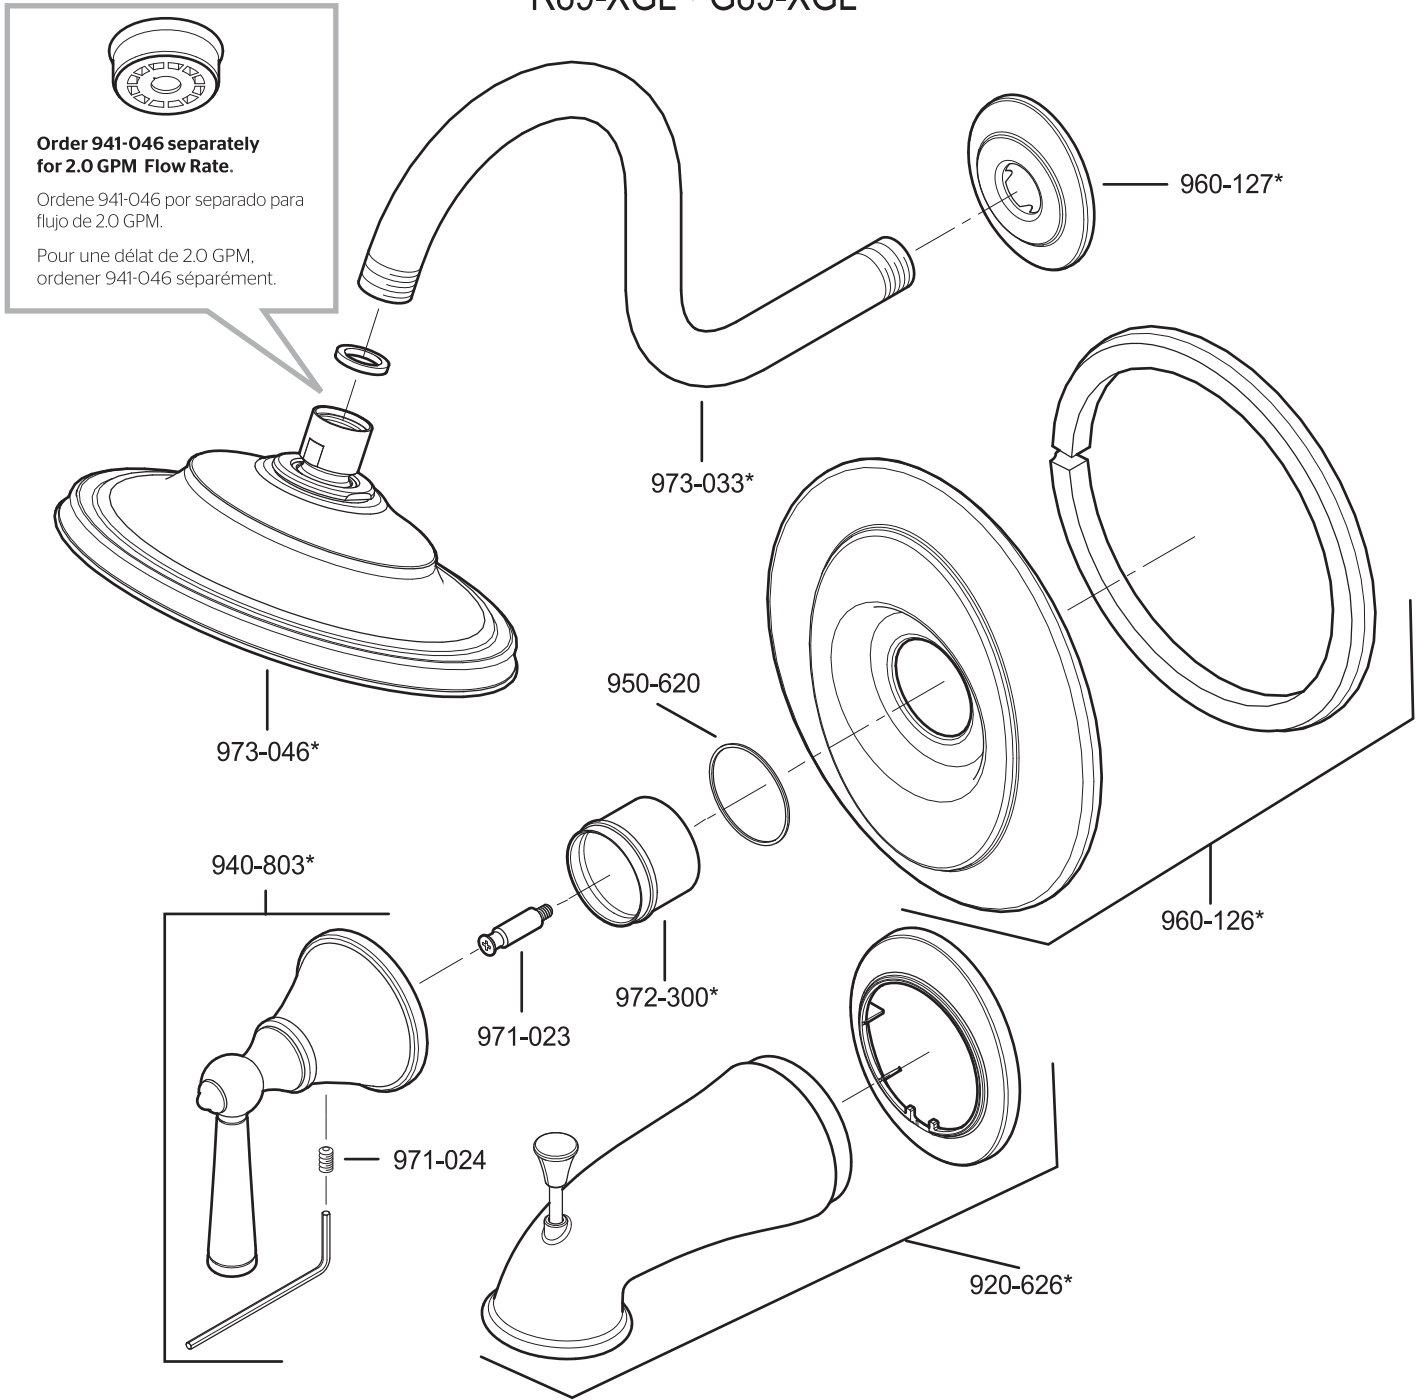

PARTS EXPLOSION

R89-XGL • G89-XGL

A	Polished Chrome	Cromo Pulido	Chrome Poli
J	PVD Brushed Nickel	PVD Niquel Cepillado	PVD Nickel Brosse
Y	Tuscan Bronze	Bronce Toscano	Bronze Le Toscan

Pfister™