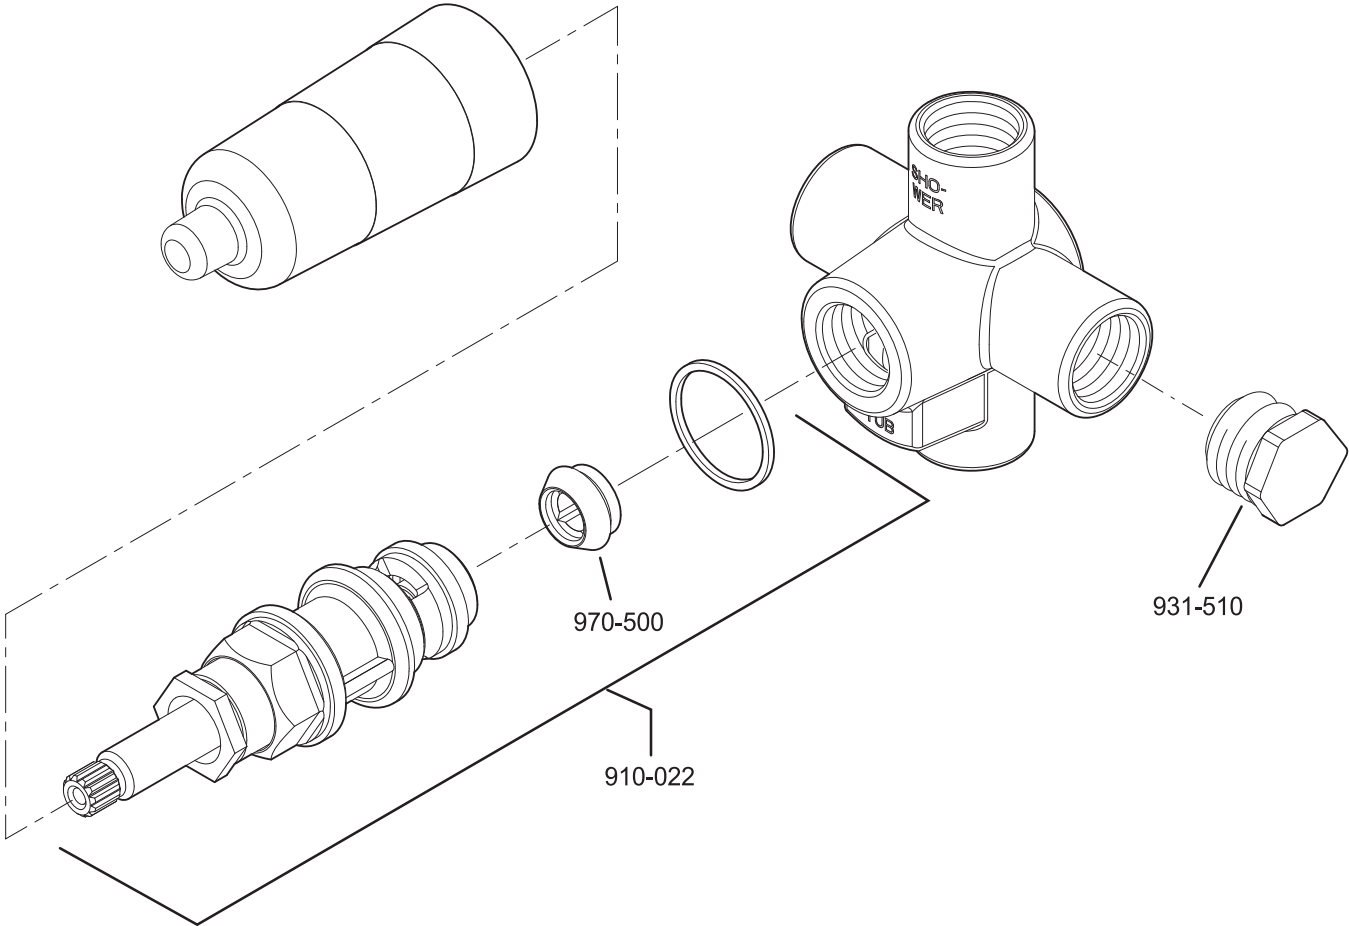

PARTS EXPLOSION

15 Series In-Wall Diverter Valve

FINISHES * Indicates Finish

A Polished Chrome	M Almond	U Rustic Bronze
B Black	N Antique Bronze	V PVD Polished Brass
E Rustic Pewter	P Polished Brass	W White
D PVD Polished Nickel	Q Satin Brass	Y Tuscan Bronze
J PVD Brushed Nickel	R Copper	Z Oil-Rubbed Bronze
K Satin Nickel	S Stainless Steel	
L Satin Stainless	T Biscuit	

All finishes not available on all parts