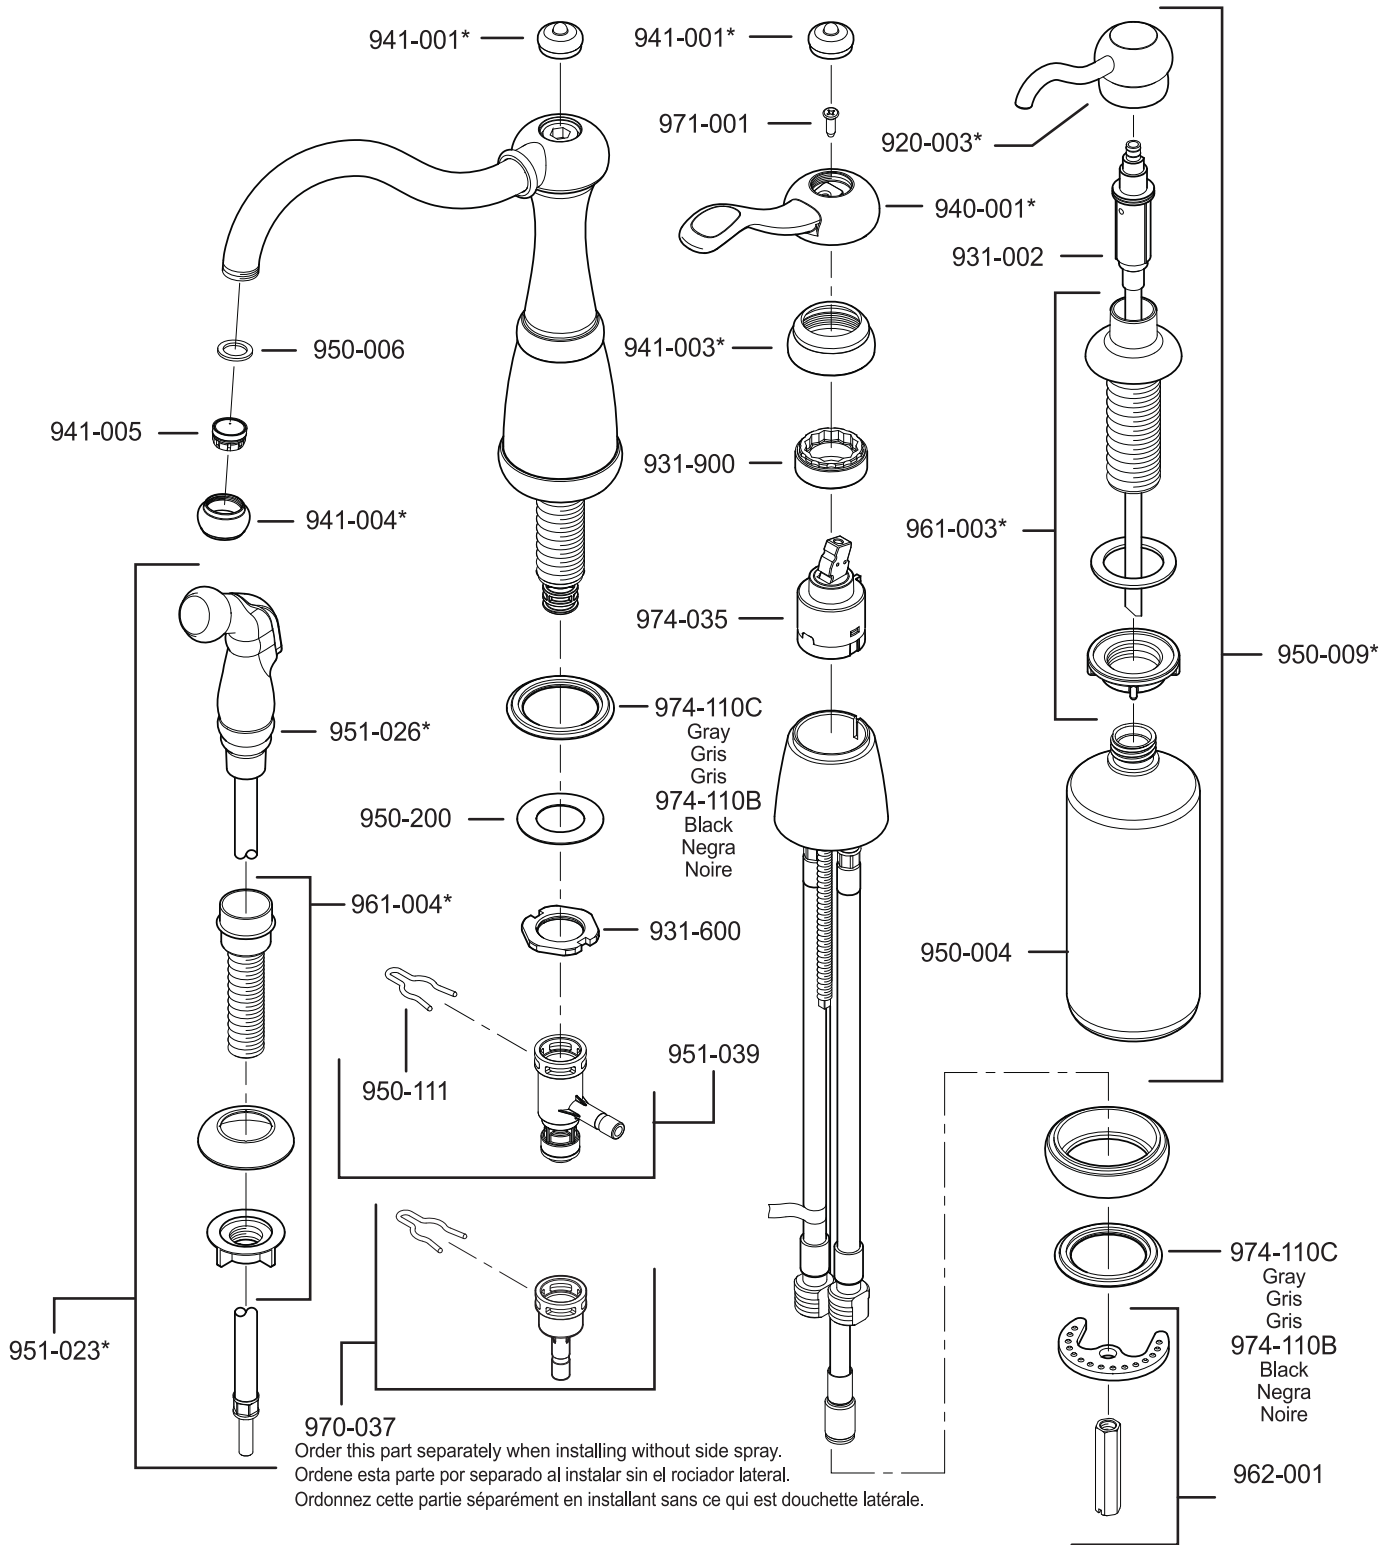

PARTS EXPLOSION

26 Series Marielle™ Kitchen Faucet

FINISHES * Indicates Finish

A Polished Chrome	M Almond	U Rustic Bronze
B Black	N Antique Bronze	V PVD Polished Brass
E Rustic Pewter	P Polished Brass	W White
D PVD Polished Nickel	Q Satin Brass	Y Tuscan Bronze
J PVD Brushed Nickel	R Copper	Z Oil-Rubbed Bronze
K Satin Nickel	S Stainless Steel	
L Satin Stainless	T Biscuit	

All finishes not available on all parts

PFISTER™