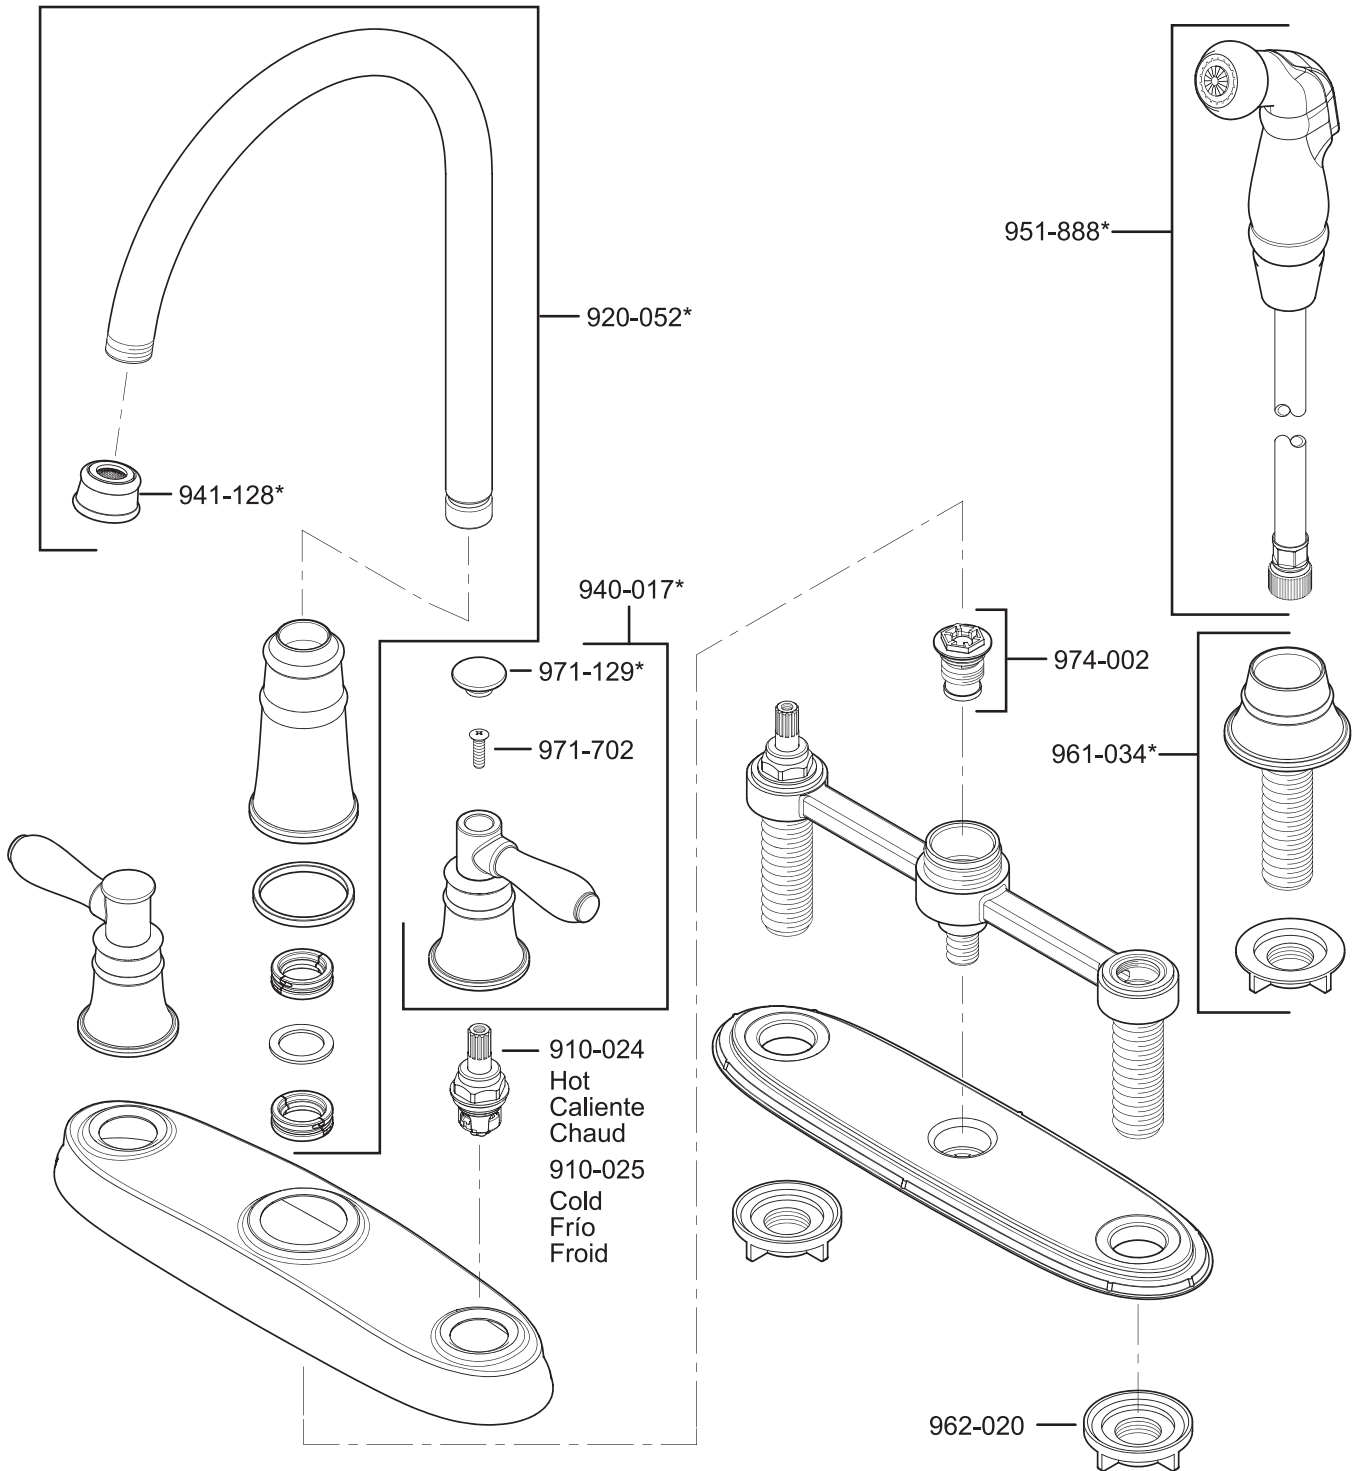

PARTS EXPLOSION

36 Series Harbor™ Collection Two-Handle Kitchen Faucet

FINISHES * Indicates Finish

A Polished Chrome	M Almond	U Rustic Bronze
B Black	N Antique Bronze	V PVD Polished Brass
E Rustic Pewter	P Polished Brass	W White
D PVD Polished Nickel	Q Satin Brass	Y Tuscan Bronze
J PVD Brushed Nickel	R Copper	Z Oil-Rubbed Bronze
K Satin Nickel	S Stainless Steel	
L Satin Stainless	T Biscuit	

All finishes not available on all parts

Pfister™