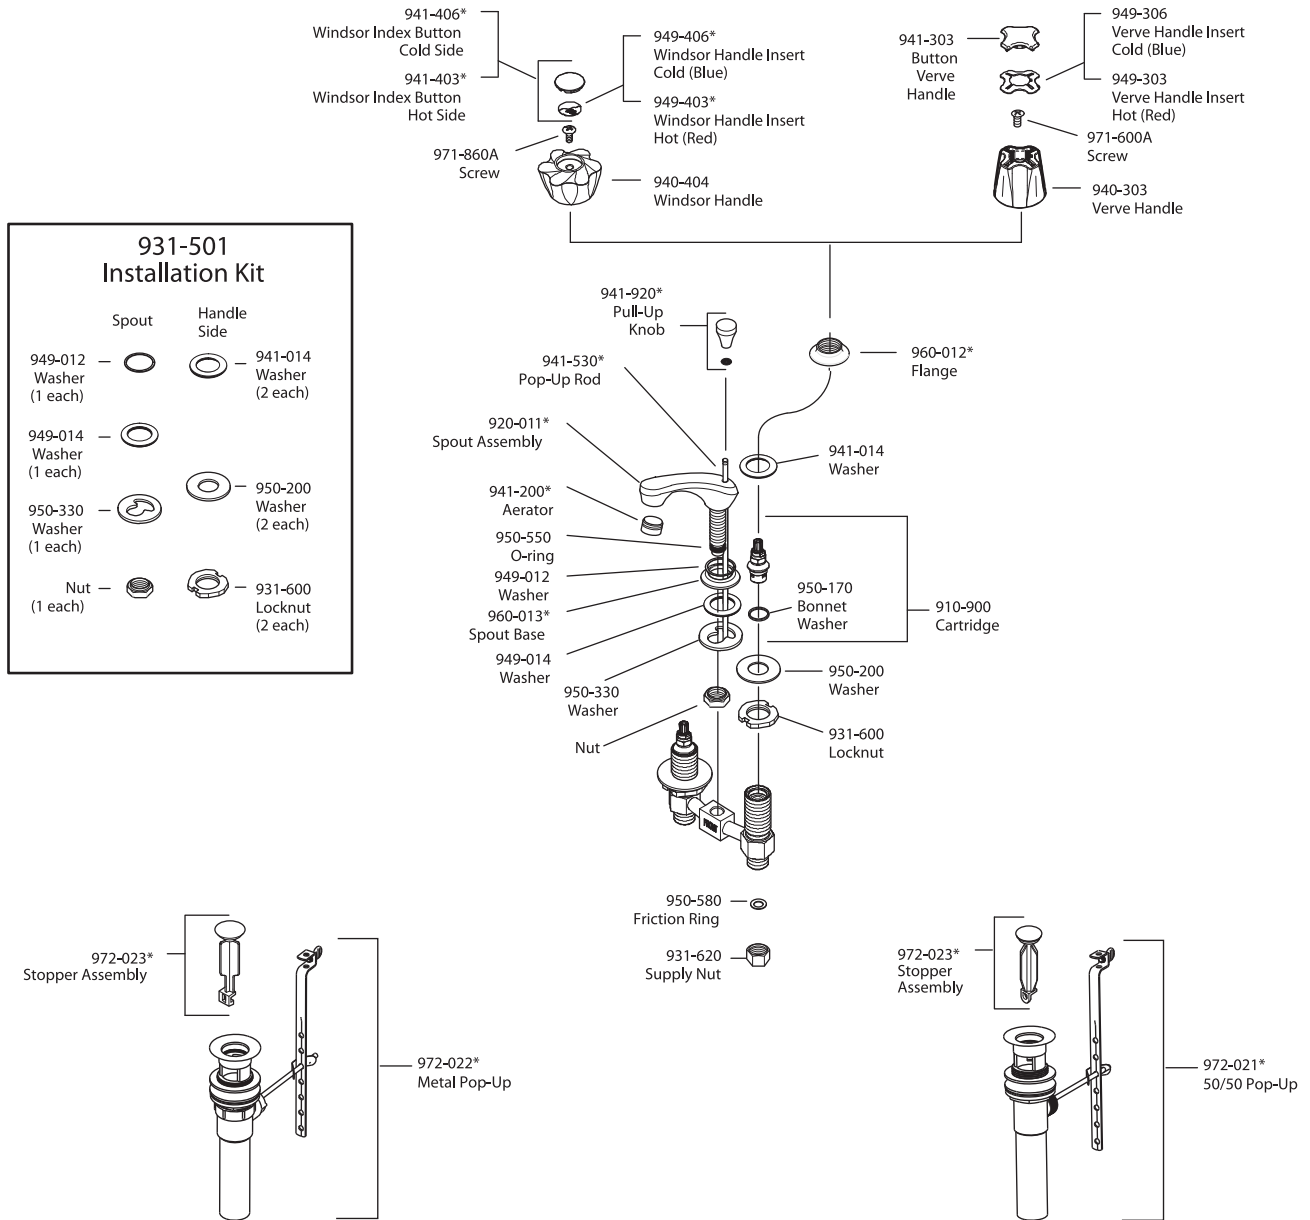

PARTS EXPLOSION

44 Series Bedford® Collection Mini-Widespread Lavatory Faucet

FINISHES * Indicates Finish

A Polished Chrome	M Almond	U Rustic Bronze
B Black	N Antique Bronze	V PVD Polished Brass
E Rustic Pewter	P Polished Brass	W White
D PVD Polished Nickel	Q Satin Brass	Y Tuscan Bronze
J PVD Brushed Nickel	R Copper	Z Oil-Rubbed Bronze
K Satin Nickel	S Stainless Steel	
L Satin Stainless	T Biscuit	

All finishes not available on all parts

Pfister™