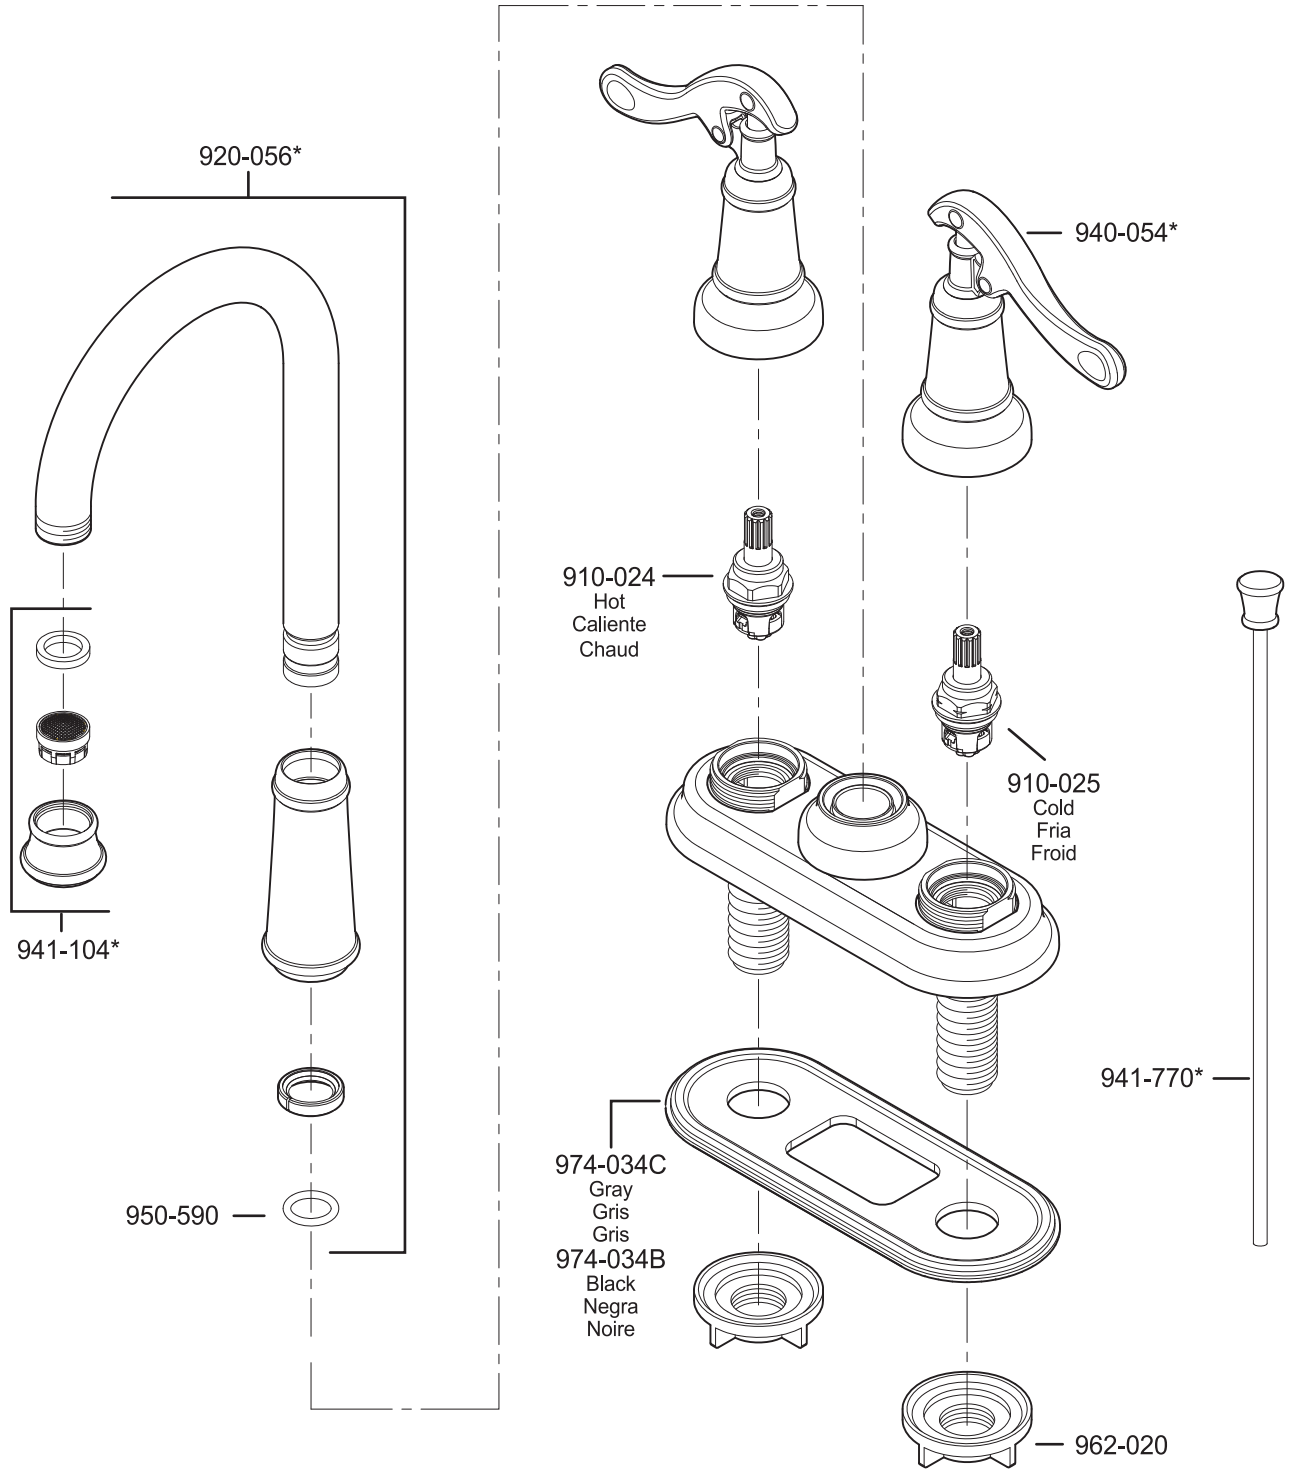

PARTS EXPLOSION

43 Series Ashfield™ Collection 4" Centerset Lavatory Faucet

FINISHES * Indicates Finish

A Polished Chrome	M Almond	U Rustic Bronze
B Black	N Antique Bronze	V PVD Polished Brass
E Rustic Pewter	P Polished Brass	W White
D PVD Polished Nickel	Q Satin Brass	Y Tuscan Bronze
J PVD Brushed Nickel	R Copper	Z Oil-Rubbed Bronze
K Satin Nickel	S Stainless Steel	
L Satin Stainless	T Biscuit	

All finishes not available on all parts

Pfister™