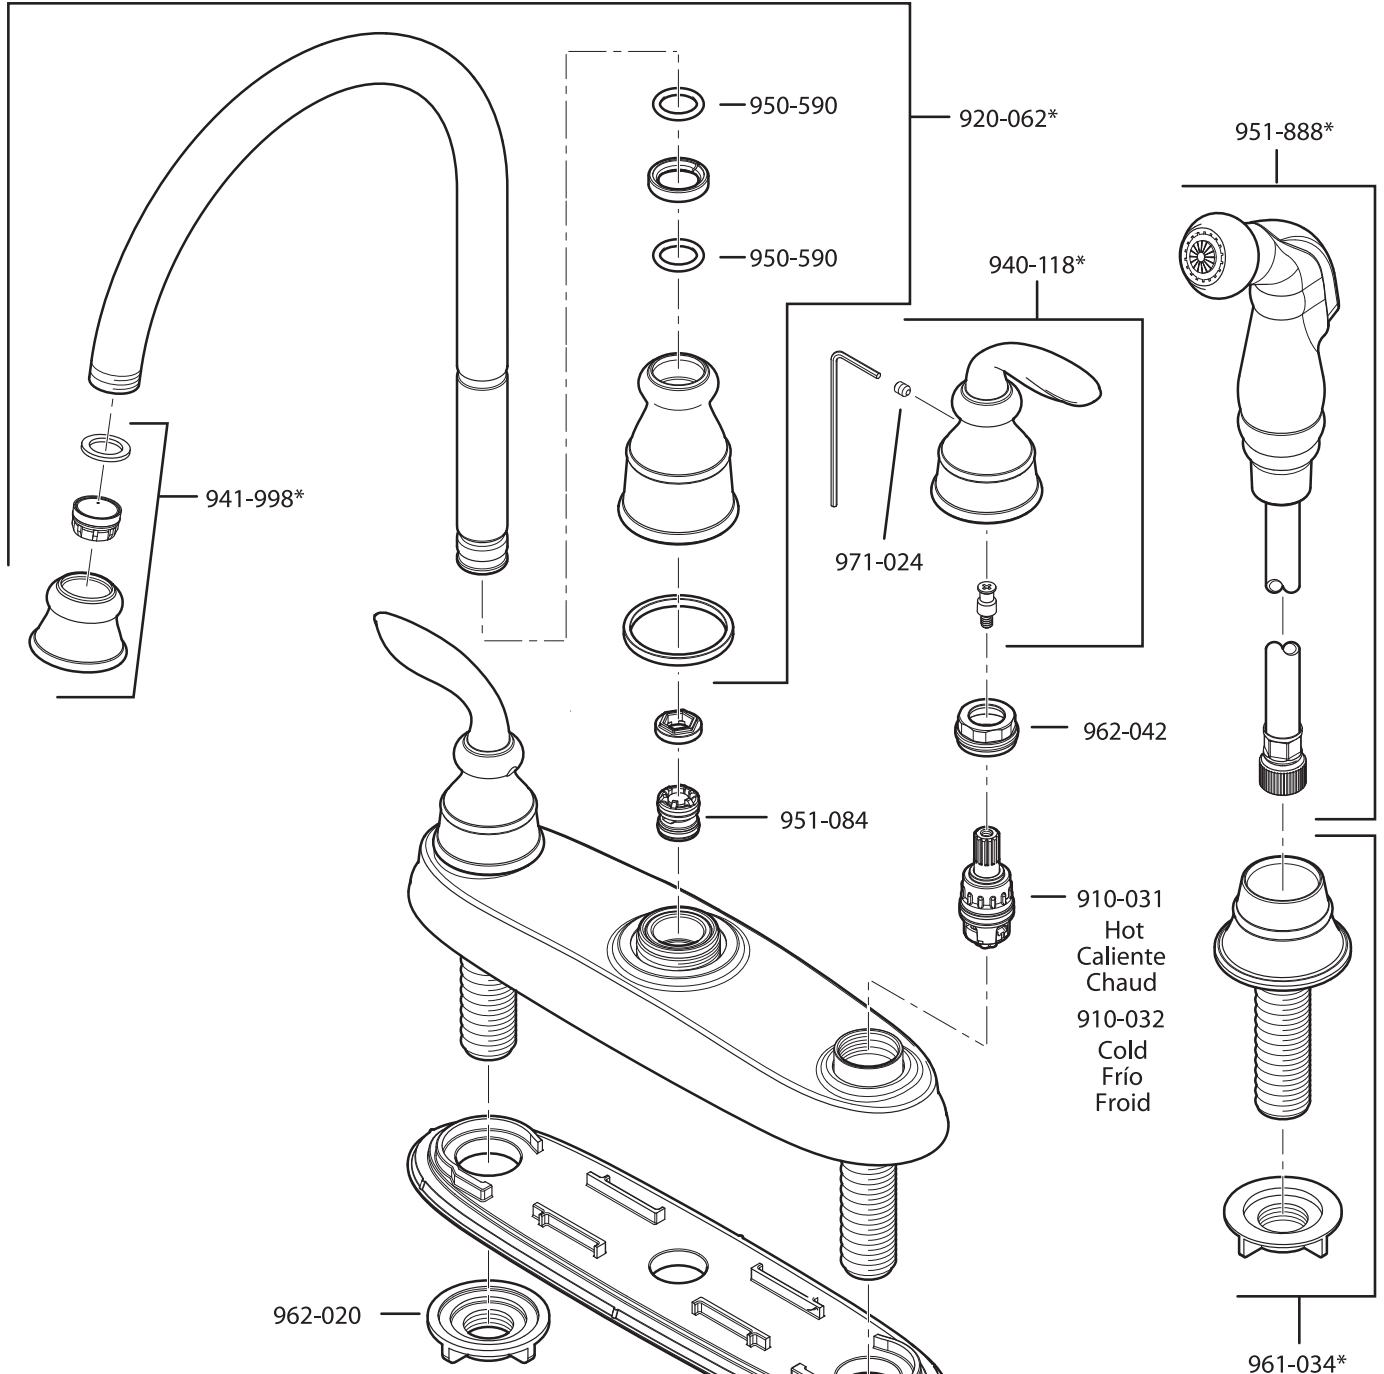

All finishes not available on all parts

Pfister™

PARTS EXPLOSION

36 Series Avalon™ Collection Two-Handle Kitchen Faucet

FINISHES * Indicates Finish

- | | | |
|-----------------------|-------------------|----------------------|
| A Polished Chrome | L Satin Stainless | T Biscuit |
| B Black | M Almond | U Rustic Bronze |
| D PVD Polished Nickel | N Antique Bronze | V PVD Polished Brass |
| E Rustic Pewter | P Polished Brass | W White |
| J PVD Brushed Nickel | Q Satin Brass | Y Tuscan Bronze |
| G Velvet Aged Bronze | R Copper | Z Oil-Rubbed Bronze |
| K Satin Nickel | S Stainless Steel | |