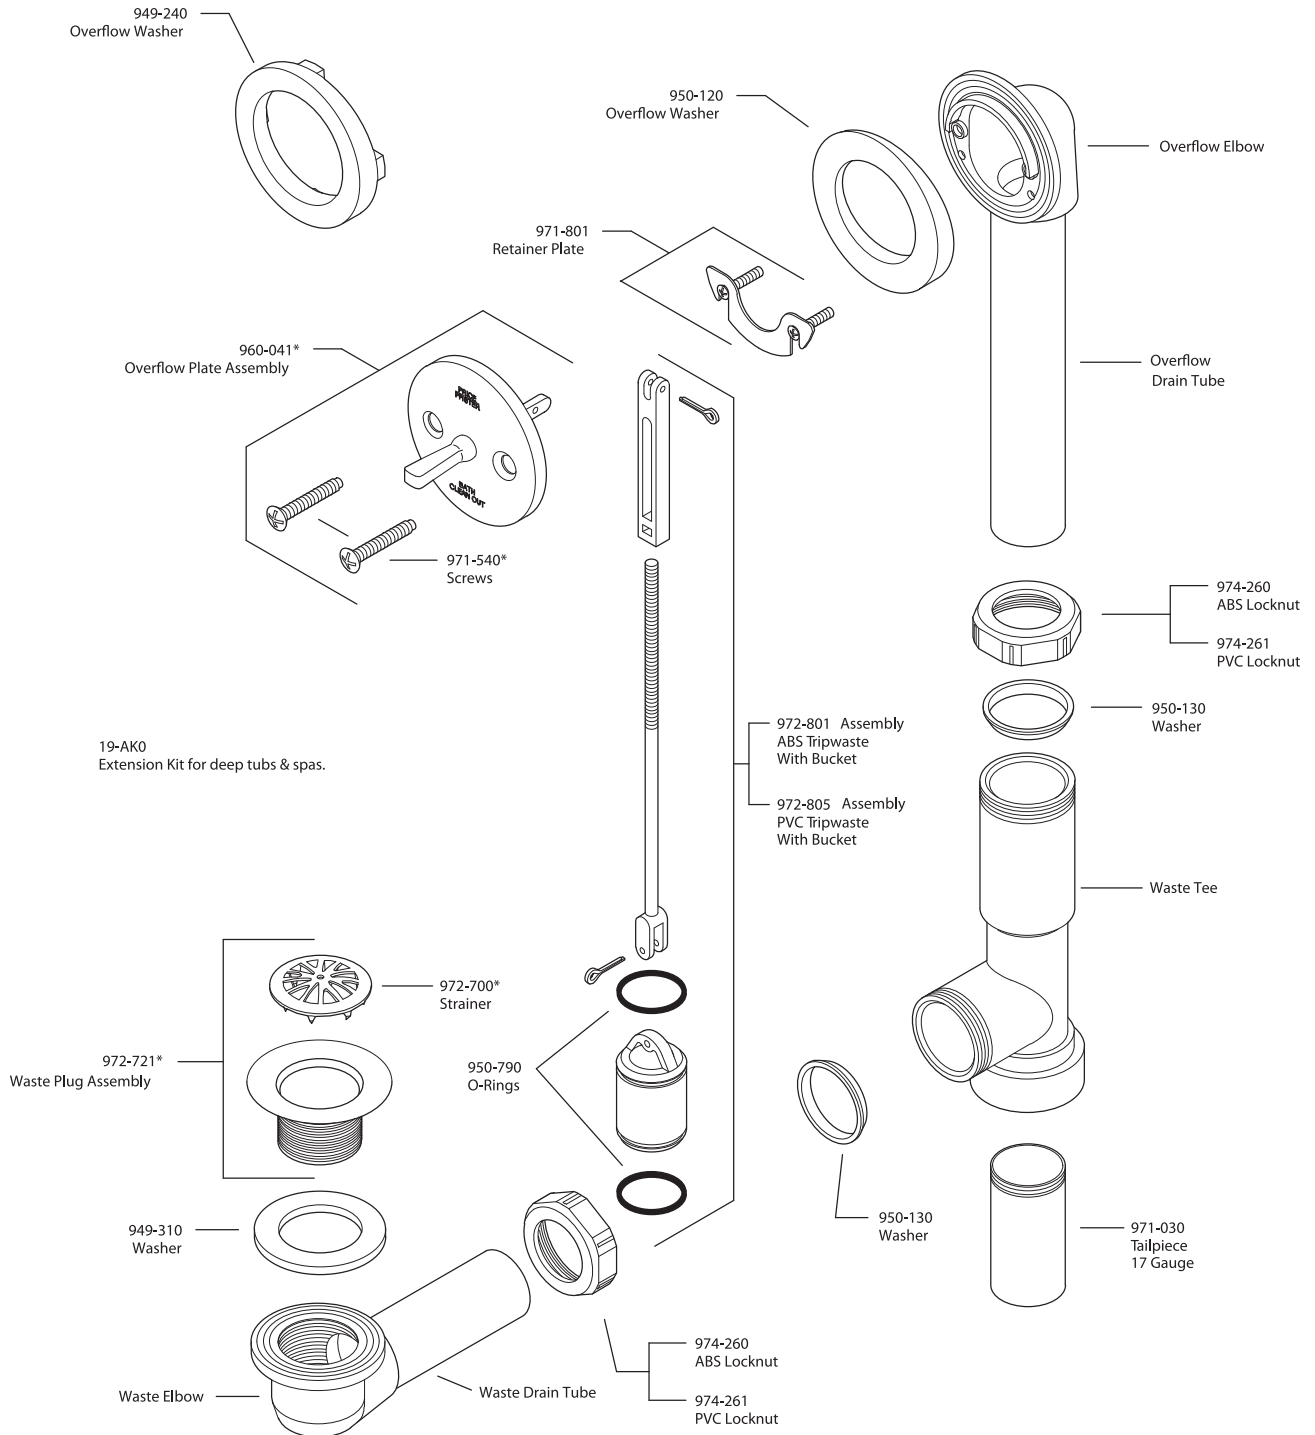

PARTS EXPLOSION

19 Series ABS/PVC Trip Lever Type Waste & Overflow

FINISHES * Indicates Finish

A Polished Chrome	M Almond	U Rustic Bronze
B Black	N Antique Bronze	V PVD Polished Brass
E Rustic Pewter	P Polished Brass	W White
D PVD Polished Nickel	Q Satin Brass	Y Tuscan Bronze
J PVD Brushed Nickel	R Copper	Z Oil-Rubbed Bronze
K Satin Nickel	S Stainless Steel	
L Satin Stainless	T Biscuit	

All finishes not available on all parts

Pfister