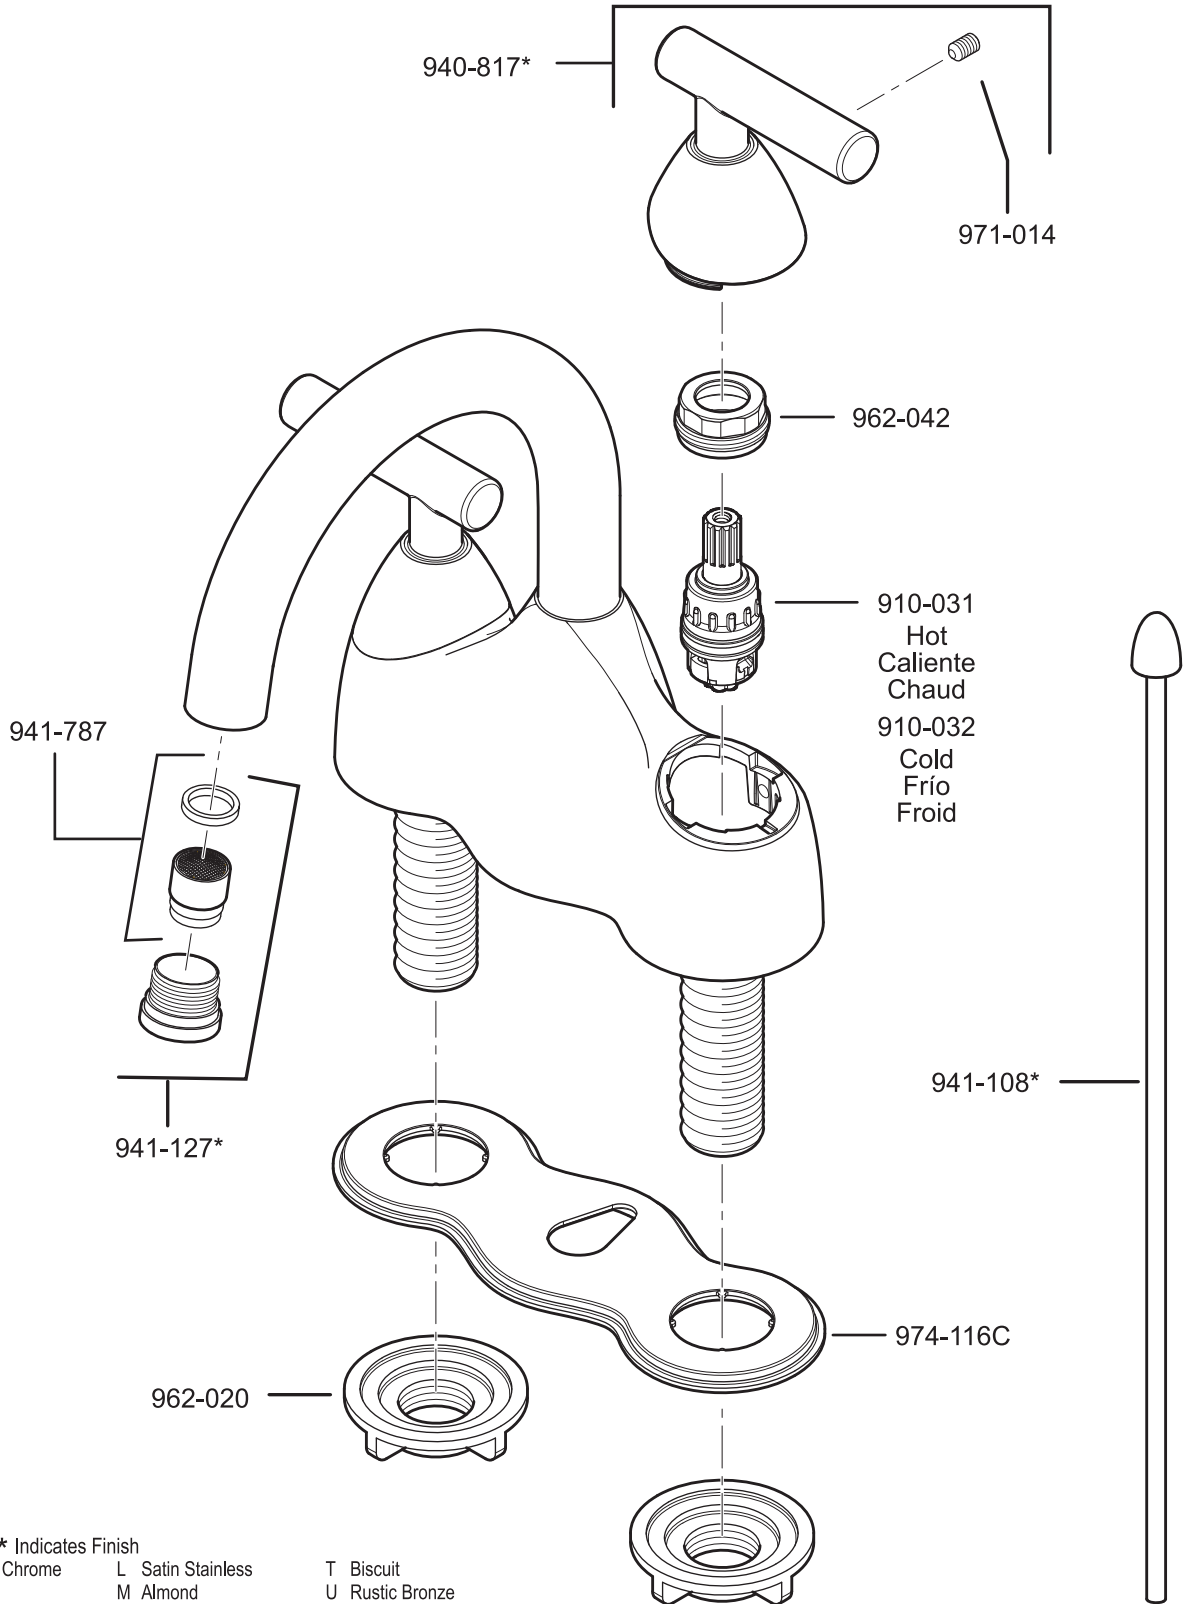

PARTS EXPLOSION

48 Series Contempera™ Collection 4" Centerset Lavatory Faucet

FINISHES * Indicates Finish

A Polished Chrome	L Satin Stainless	T Biscuit
B Black	M Almond	U Rustic Bronze
D PVD Polished Nickel	N Antique Bronze	V PVD Polished Brass
E Rustic Pewter	P Polished Brass	W White
J PVD Brushed Nickel	Q Satin Brass	Y Tuscan Bronze
G Velvet Aged Bronze	R Copper	Z Oil-Rubbed Bronze
K Satin Nickel	S Stainless Steel	

All finishes not available on all parts

Pfister™