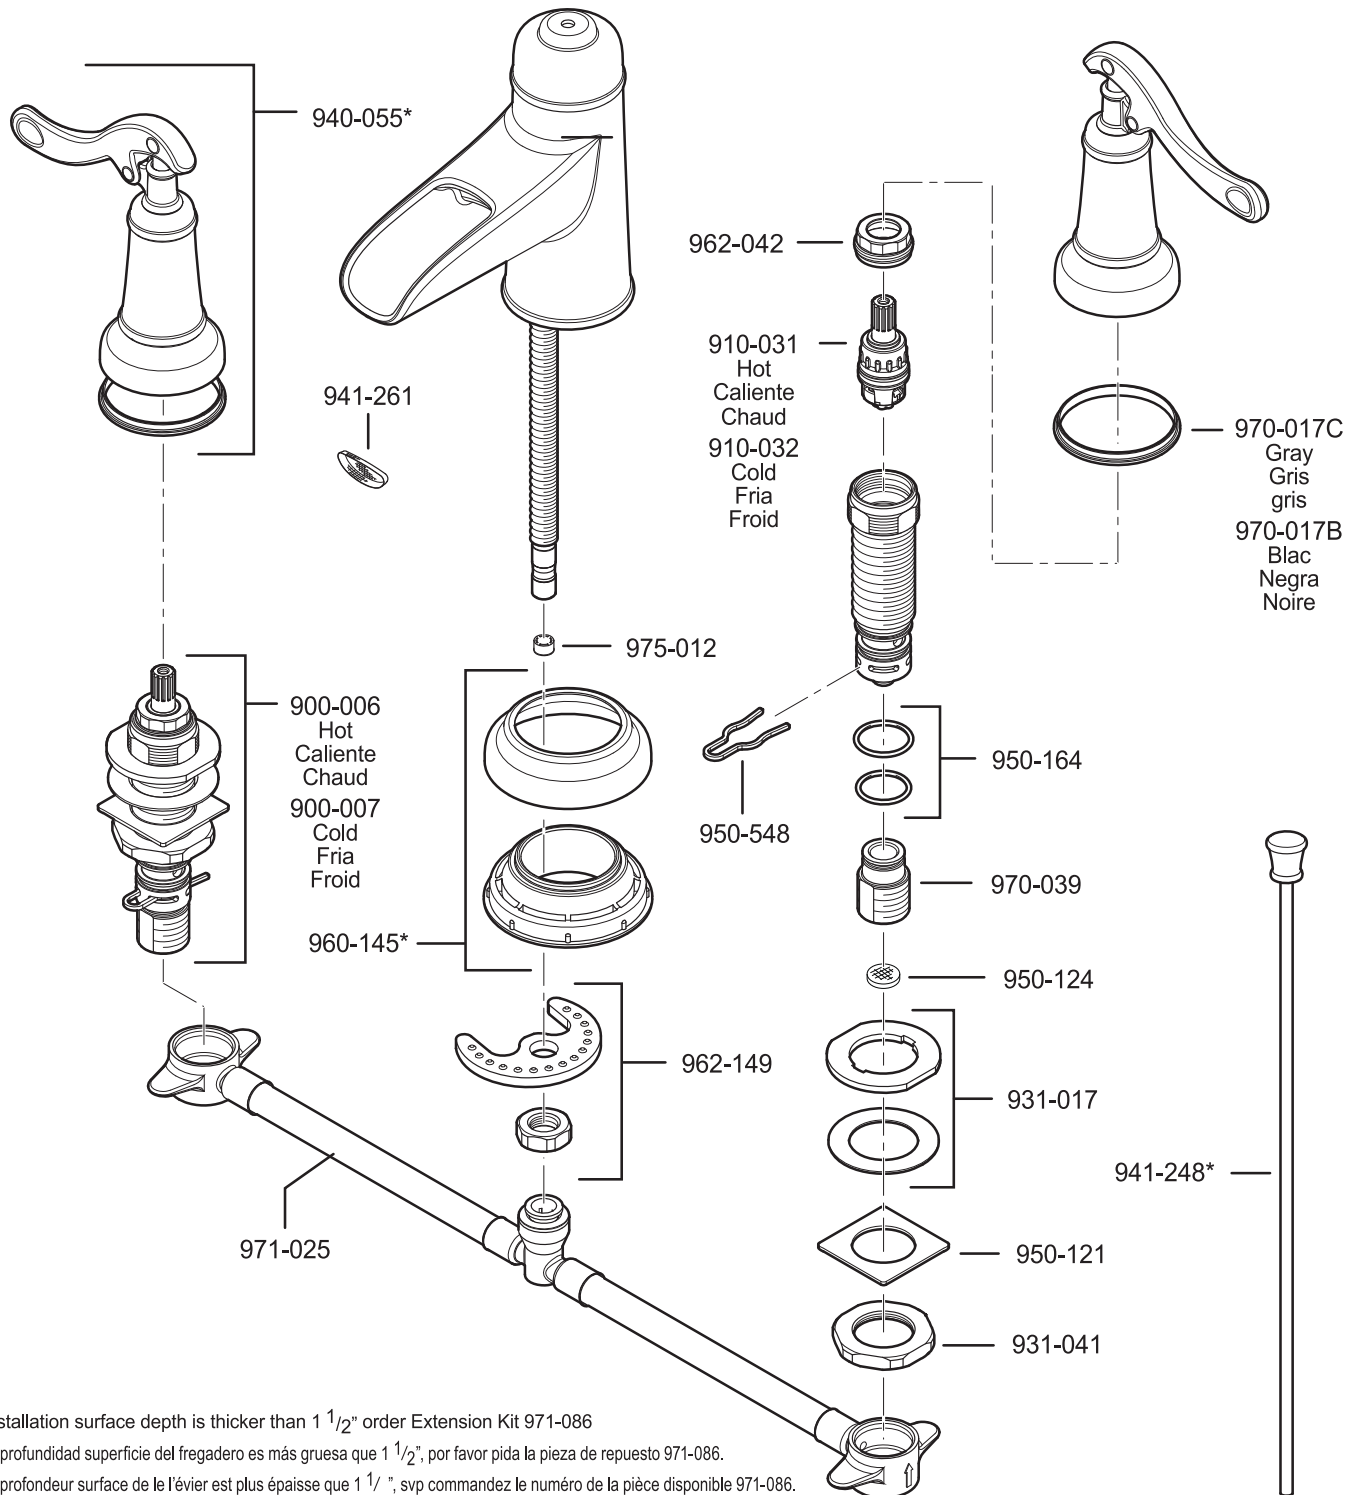

PARTS EXPLOSION

49 Series Ashfield™ 8"-15" Widespread Lavatory Faucet

FINISHES * Indicates Finish

A Polished Chrome	L Satin Stainless	T Biscuit
B Black	M Almond	U Rustic Bronze
D PVD Polished Nickel	N Antique Bronze	V PVD Polished Brass
E Rustic Pewter	P Polished Brass	W White
J PVD Brushed Nickel	Q Satin Brass	Y Tuscan Bronze
G Velvet Aged Bronze	R Copper	Z Oil-Rubbed Bronze
K Satin Nickel	S Stainless Steel	

All finishes not available on all parts

Pfister™