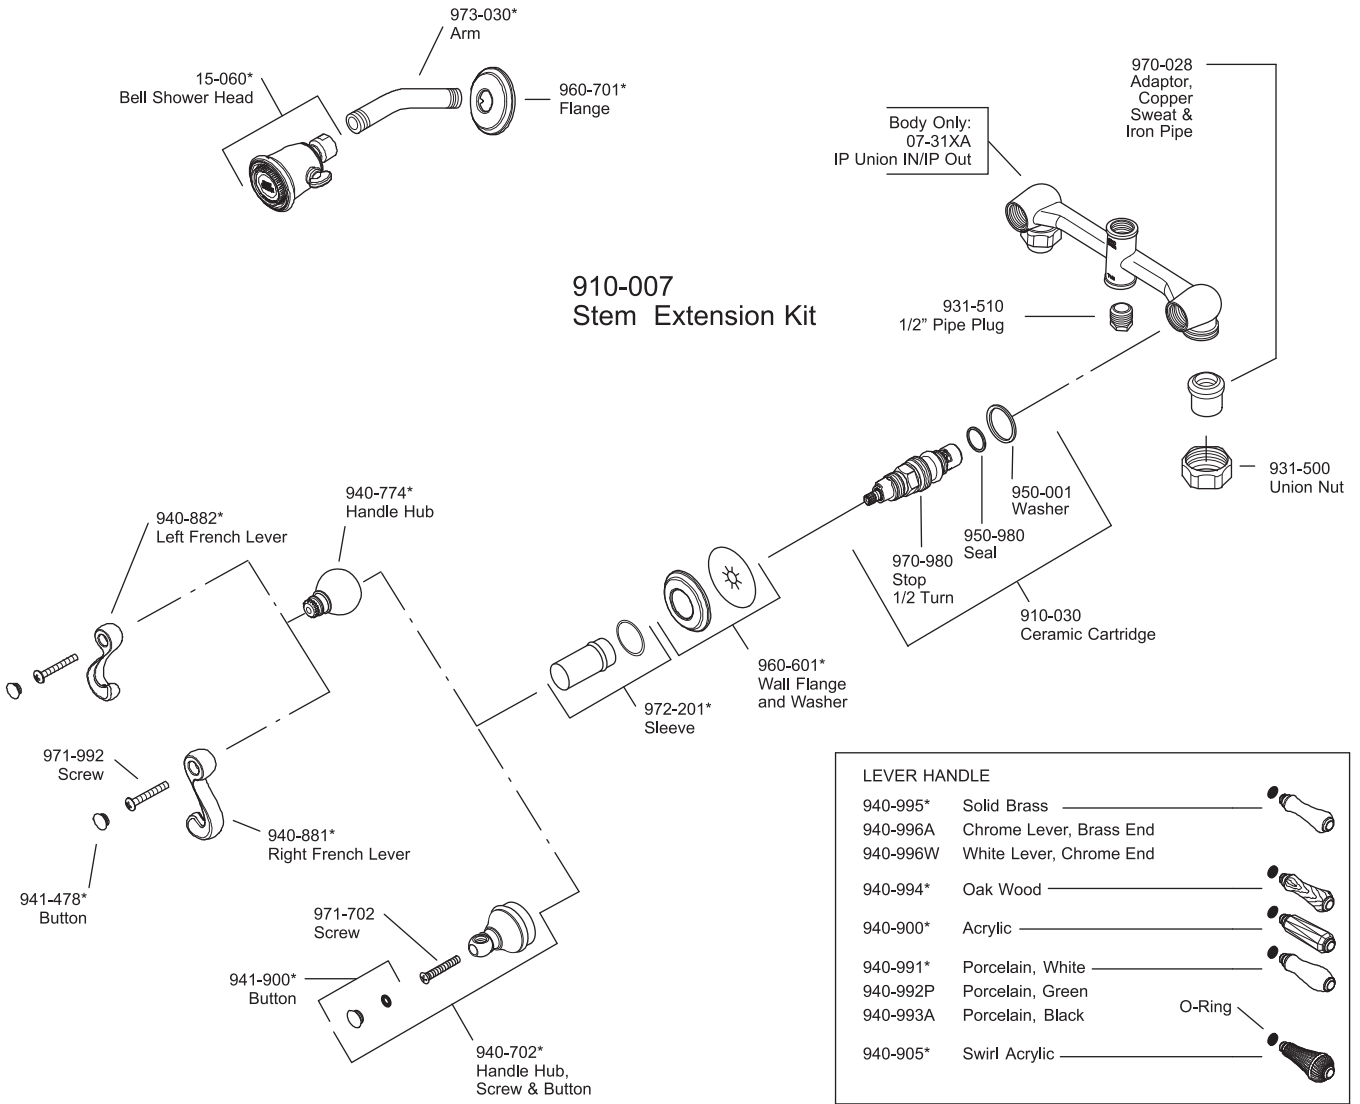

PARTS EXPLOSION

07 Series Two-Handle Shower Only

FINISHES * Indicates Finish

A Polished Chrome	M Almond	U Rustic Bronze
B Black	N Antique Bronze	V PVD Polished Brass
E Rustic Pewter	P Polished Brass	W White
D PVD Polished Nickel	Q Satin Brass	Y Tuscan Bronze
J PVD Brushed Nickel	R Copper	Z Oil-Rubbed Bronze
K Satin Nickel	S Stainless Steel	
L Satin Stainless	T Biscuit	

All finishes not available on all parts