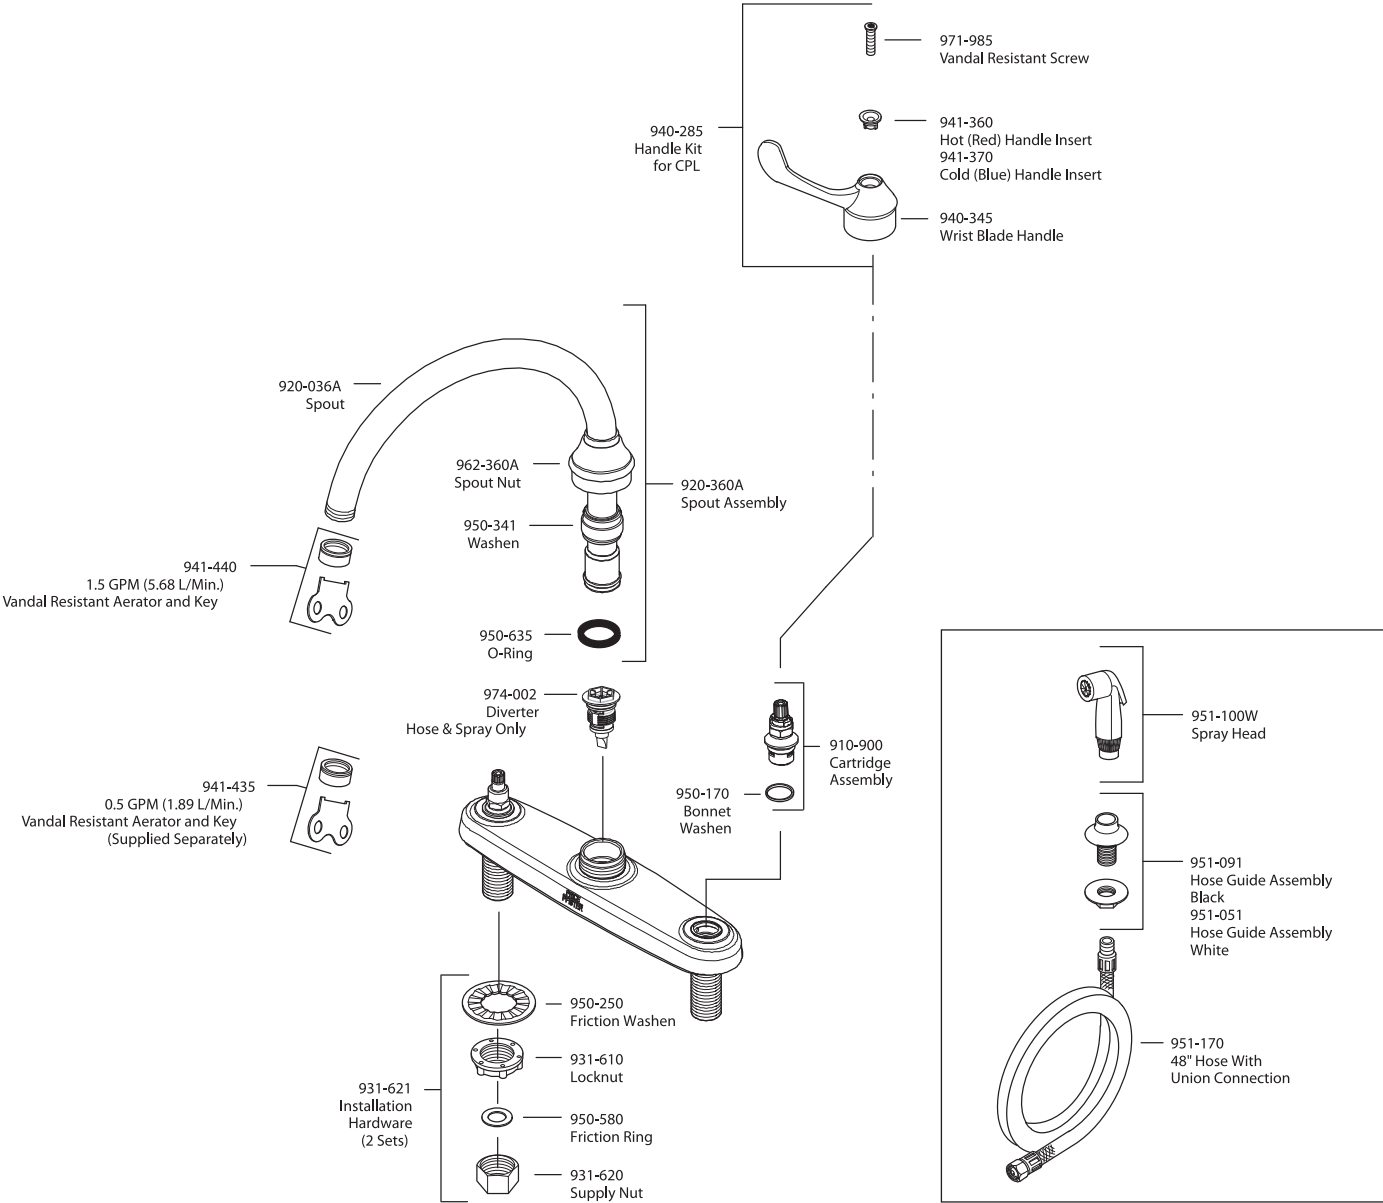

PARTS EXPLOSION

36 Series Two-Handle Kitchen Faucet

1. **FINISHES** * Indicates Finish

A Polished Chrome	M Almond	U Rustic Bronze
B Black	N Antique Bronze	V PVD Polished Brass
E Rustic Pewter	P Polished Brass	W White
D PVD Polished Nickel	Q Satin Brass	Y Tuscan Bronze
J PVD Brushed Nickel	R Copper	Z Oil-Rubbed Bronze
K Satin Nickel	S Stainless Steel	
L Satin Stainless	T Biscuit	

All finishes not available on all parts