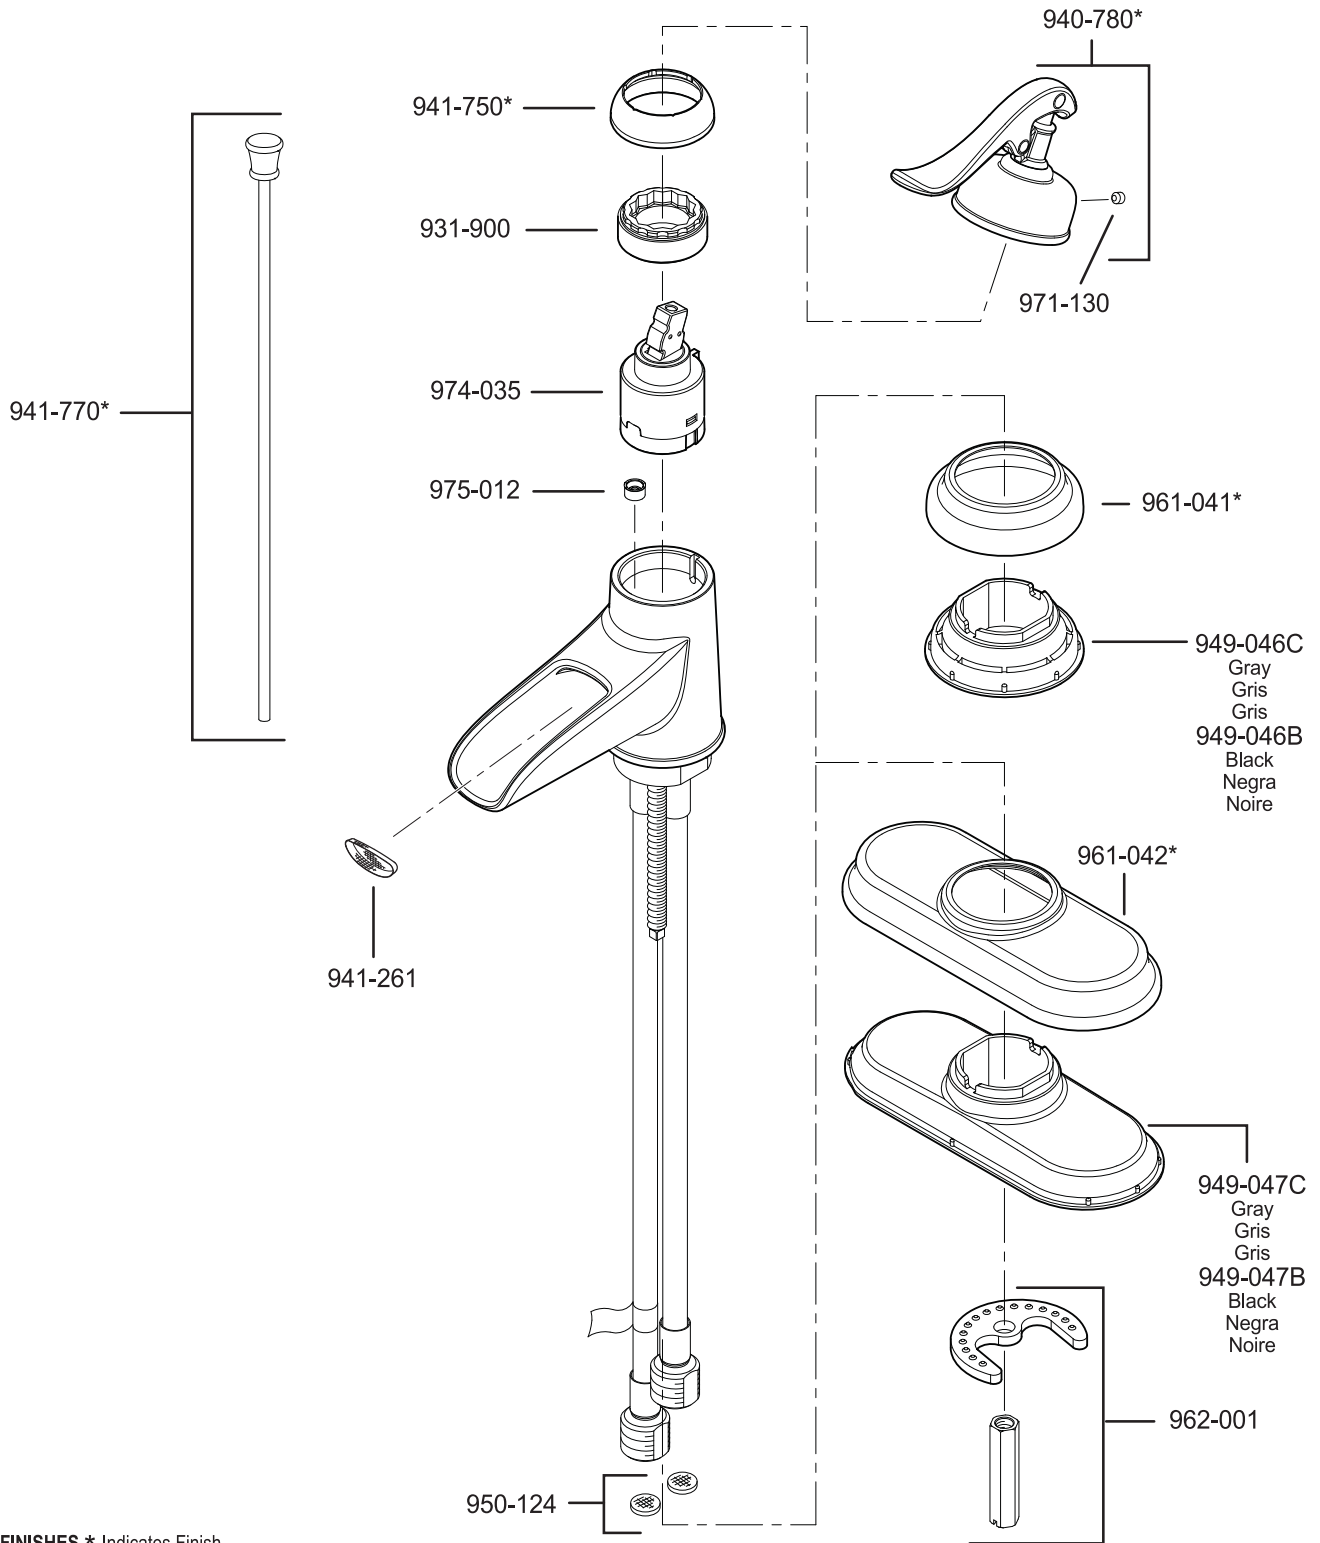

PARTS EXPLOSION

42 Series Ashfield™ 4" Centerset Lavatory Faucet

FINISHES * Indicates Finish

A Polished Chrome	L Satin Stainless	T Biscuit
B Black	M Almond	U Rustic Bronze
D PVD Polished Nickel	N Antique Bronze	V PVD Polished Brass
E Rustic Pewter	P Polished Brass	W White
J PVD Brushed Nickel	Q Satin Brass	Y Tuscan Bronze
G Velvet Aged Bronze	R Copper	Z Oil-Rubbed Bronze
K Satin Nickel	S Stainless Steel	

All finishes not available on all parts

Pfister™