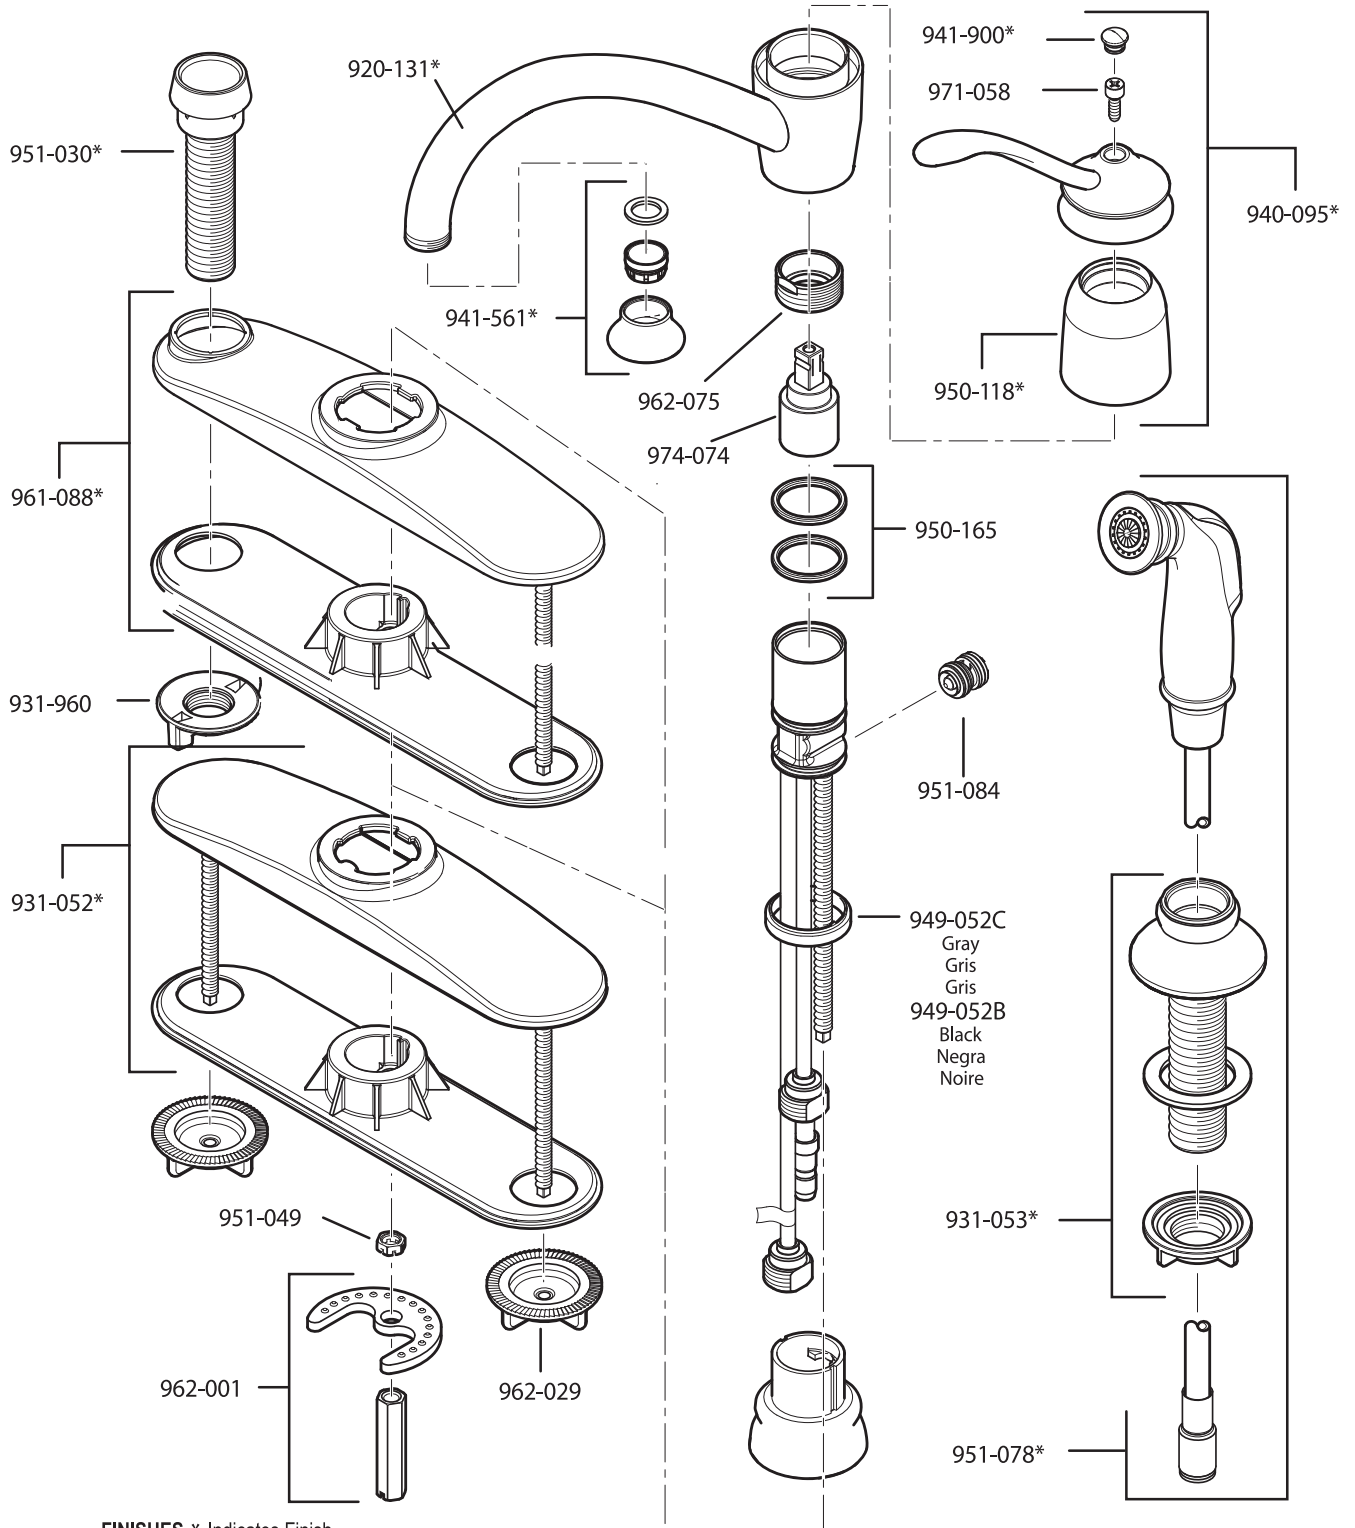

PARTS EXPLOSION

34 Series Brookwood™ Collection Single-Control Kitchen Faucet

FINISHES * Indicates Finish

A Polished Chrome	L Satin Stainless	T Biscuit
B Black	M Almond	U Rustic Bronze
D PVD Polished Nickel	N Antique Bronze	V PVD Polished Brass
E Rustic Pewter	P Polished Brass	W White
J PVD Brushed Nickel	Q Satin Brass	Y Tuscan Bronze
G Velvet Aged Bronze	R Copper	Z Oil-Rubbed Bronze
K Satin Nickel	S Stainless Steel	

All finishes not available on all parts

Pfister™