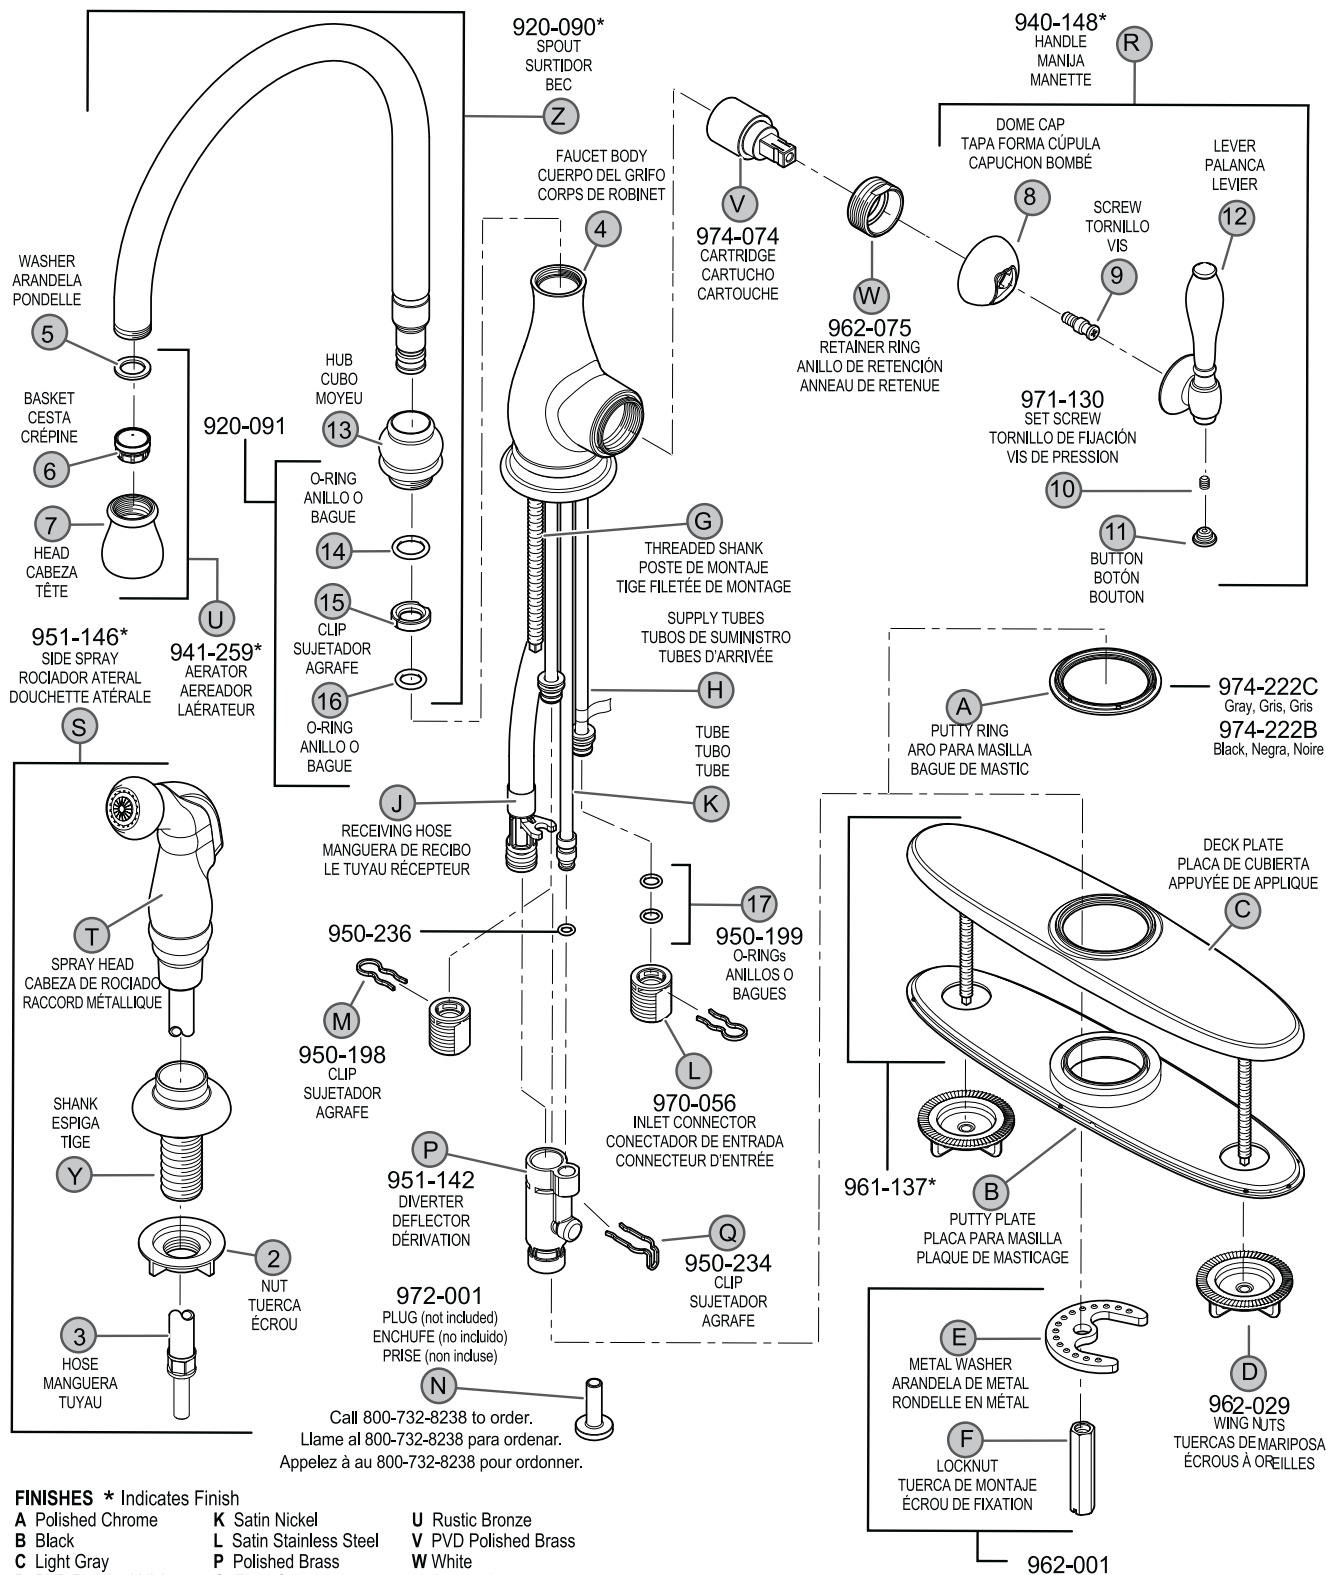

PARTS EXPLOSION

29 Series Alina™ Kitchen Faucet

All finishes not available on all parts

Pfister™