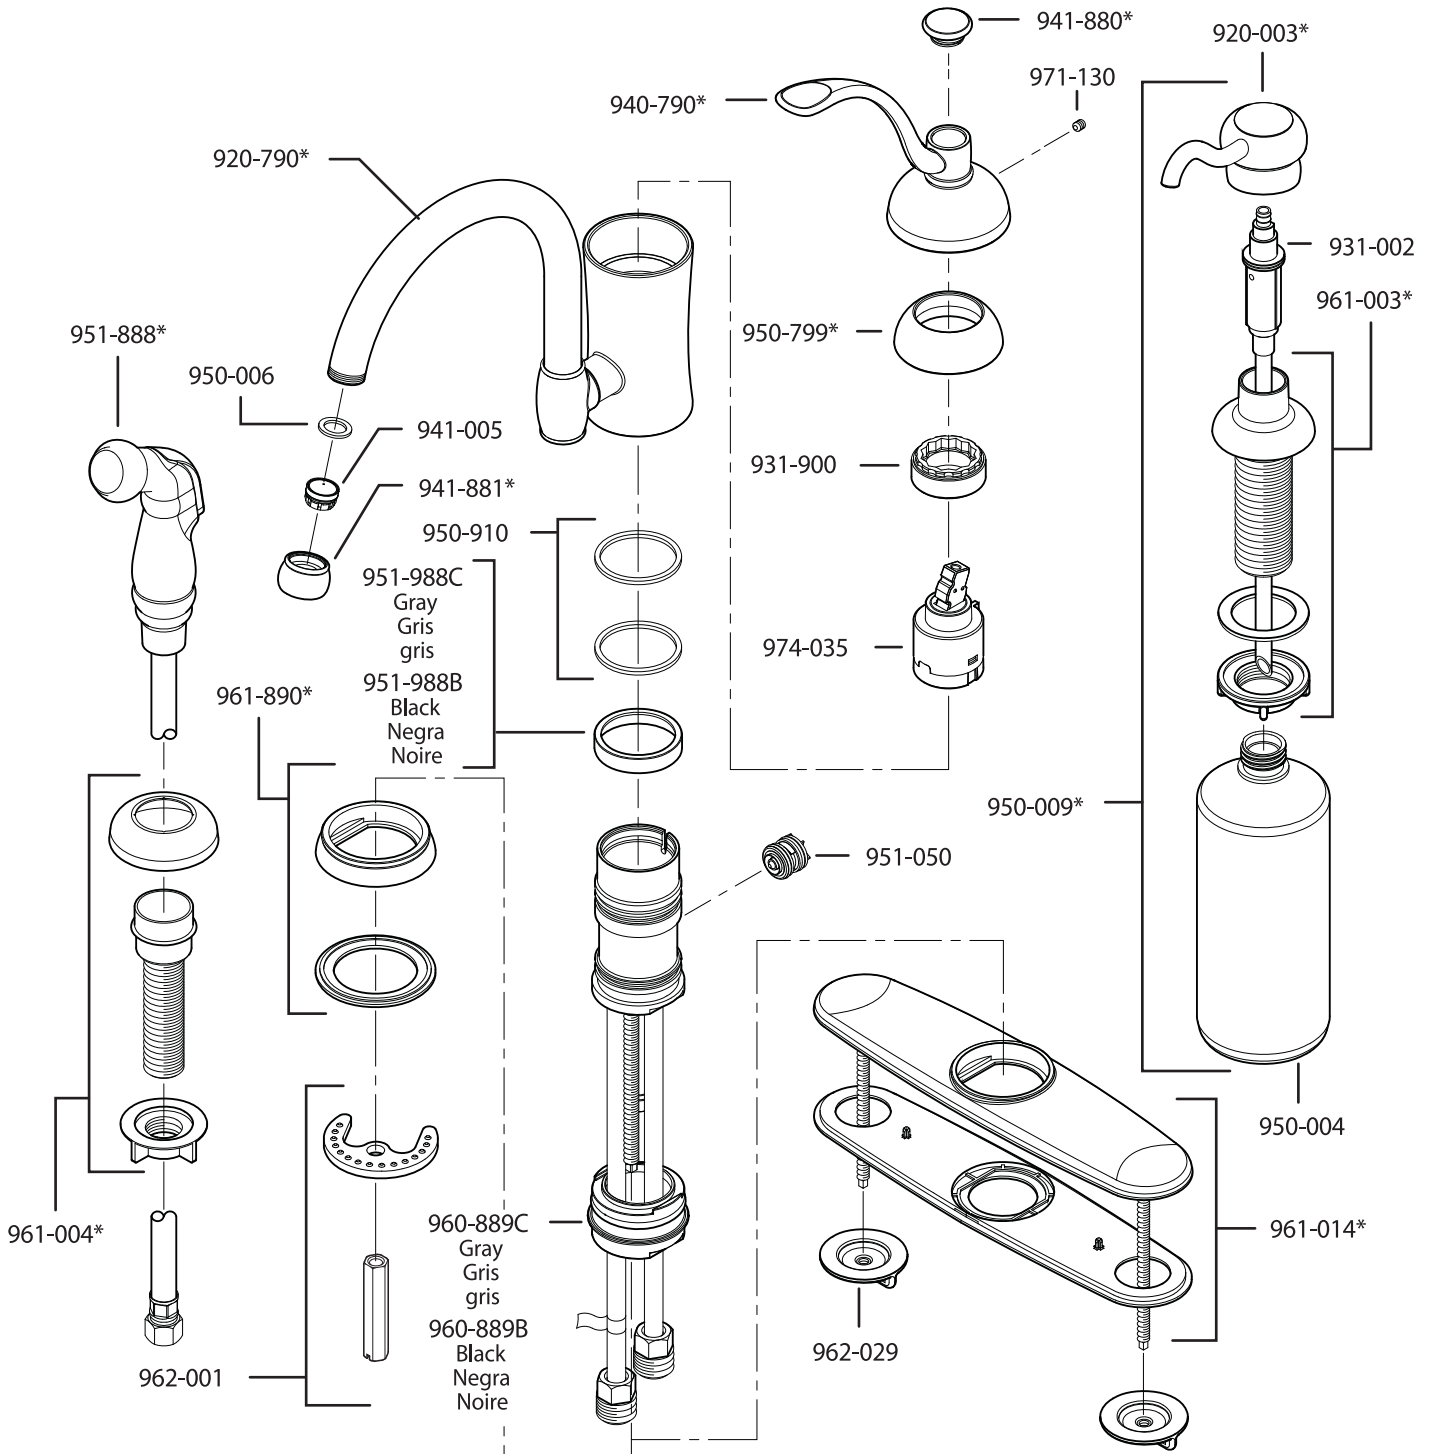

PARTS EXPLOSION

34 Series Amherst™ Collection Single-Control Kitchen Faucet

FINISHES * Indicates Finish

A Polished Chrome	L Satin Stainless	T Biscuit
B Black	M Almond	U Rustic Bronze
D PVD Polished Nickel	N Antique Bronze	V PVD Polished Brass
E Rustic Pewter	P Polished Brass	W White
J PVD Brushed Nickel	Q Satin Brass	Y Tuscan Bronze
G Velvet Aged Bronze	R Copper	Z Oil-Rubbed Bronze
K Satin Nickel	S Stainless Steel	

All finishes not available on all parts

Pfister™