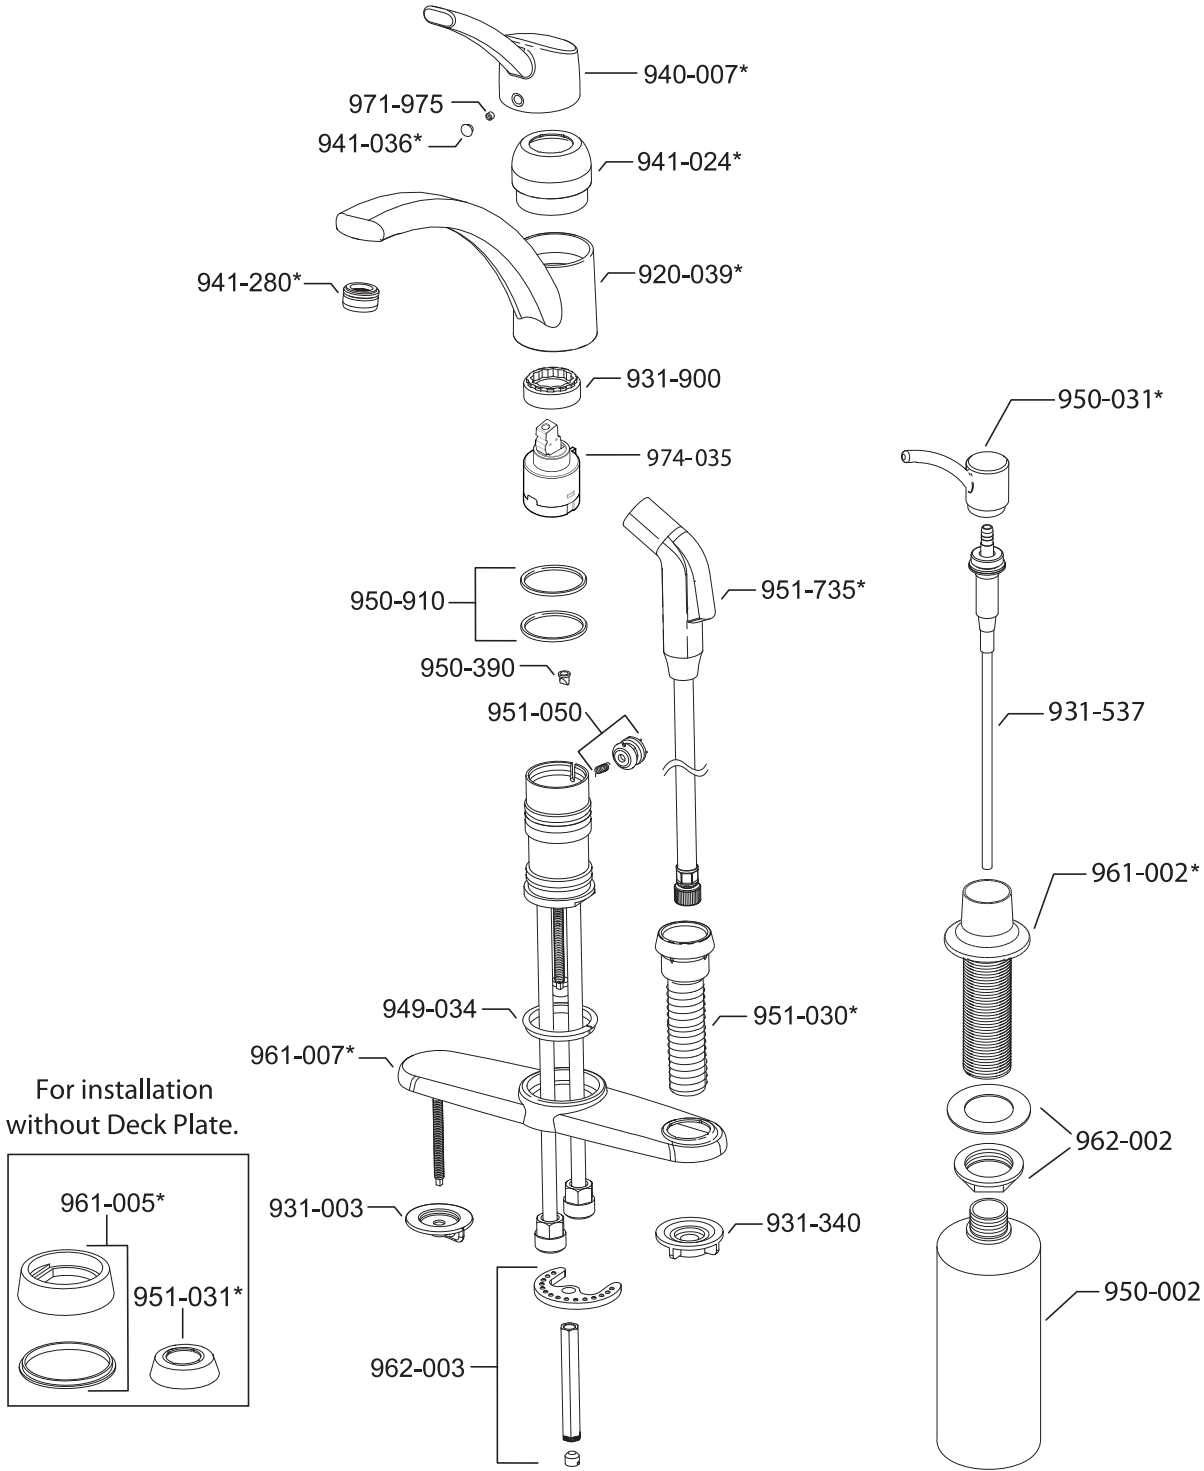

PARTS EXPLOSION

39 Series Parisa Kitchen Faucet

1. **FINISHES * Indicates Finish**

A Polished Chrome	M Almond	U Rustic Bronze
B Black	N Antique Bronze	V PVD Polished Brass
E Rustic Pewter	P Polished Brass	W White
D PVD Polished Nickel	Q Satin Brass	Y Tuscan Bronze
J PVD Brushed Nickel	R Copper	Z Oil-Rubbed Bronze
K Satin Nickel	S Stainless Steel	
L Satin Stainless	T Biscuit	

All finishes not available on all parts