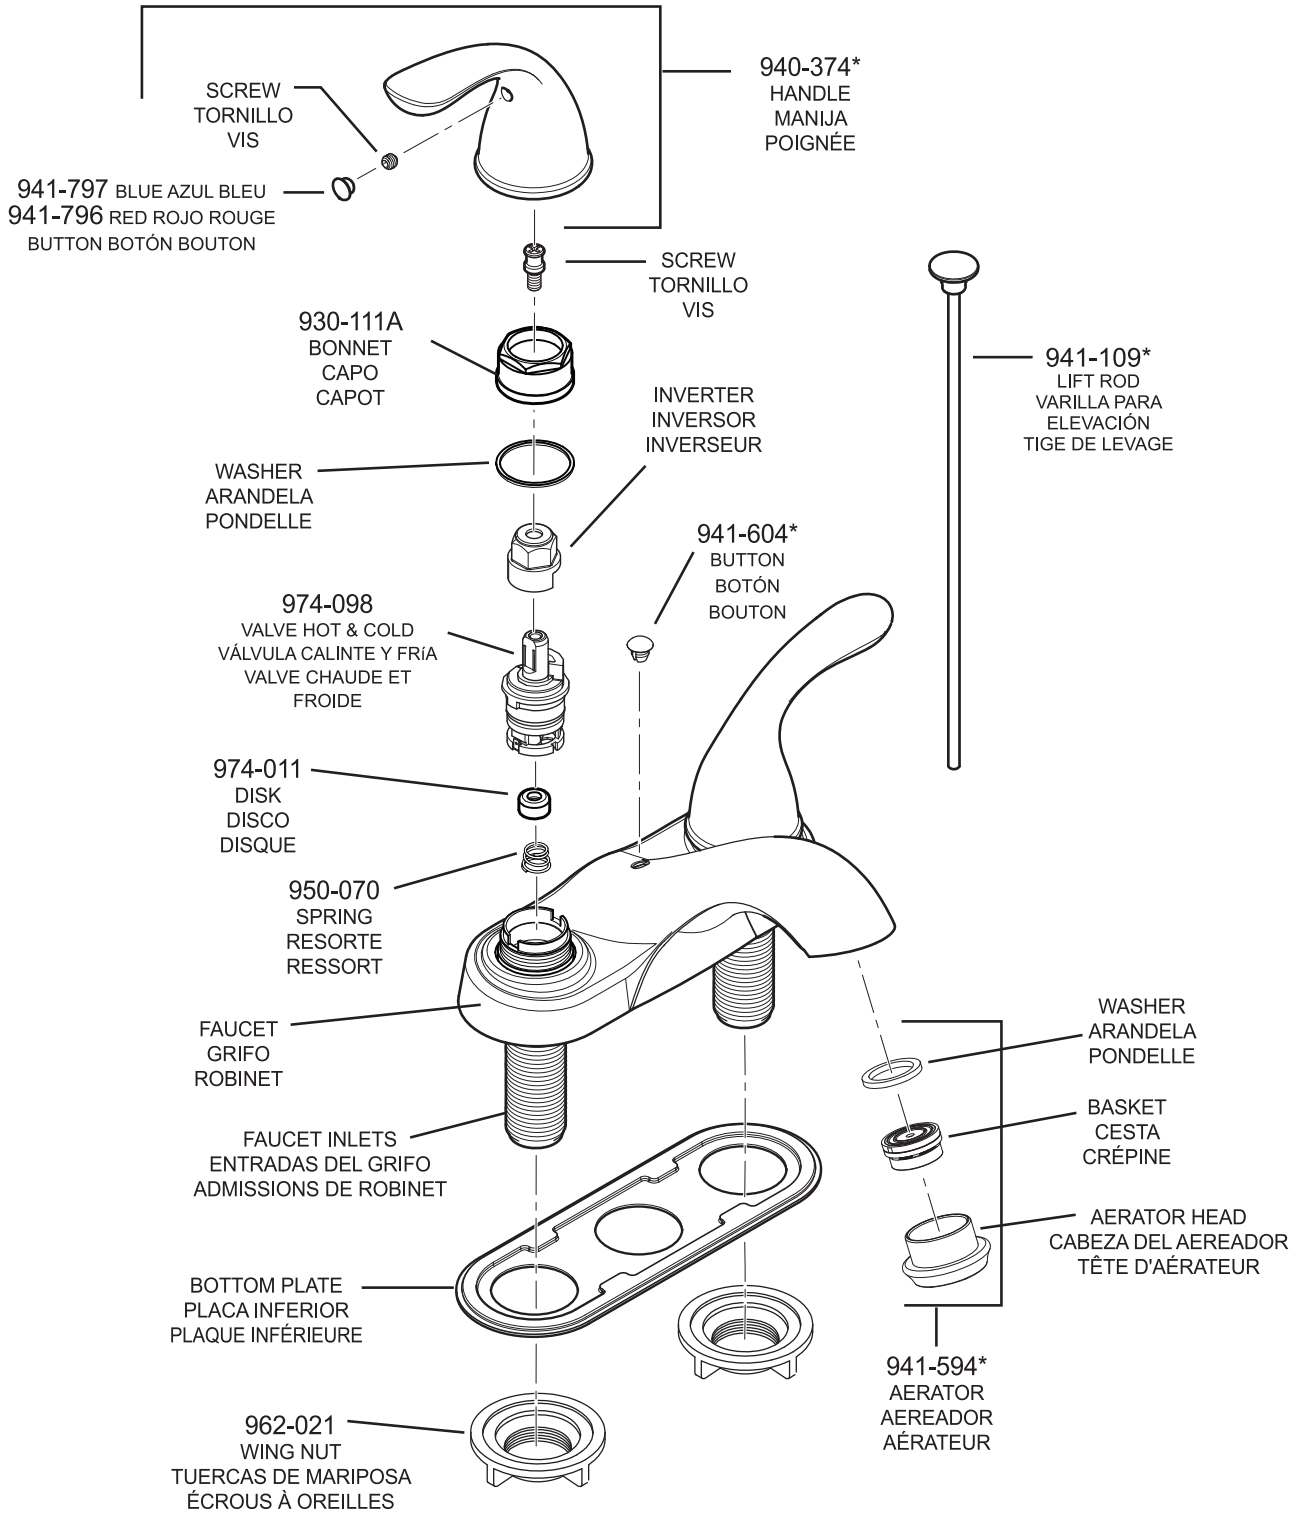

PARTS EXPLOSION

WL2 Classic Series™ 2 Handle, Lavatory Faucet

FINISHES * Indicates Finish

A Polished Chrome	L Satin Stainless	T Biscuit
B Black	M Almond	U Rustic Bronze
D PVD Polished Nickel	N Antique Bronze	V PVD Polished Brass
E Rustic Pewter	P Polished Brass	W White
J PVD Brushed Nickel	Q Satin Brass	Y Tuscan Bronze
G Velvet Aged Bronze	R Copper	Z Oil-Rubbed Bronze
K Satin Nickel	S Stainless Steel	

All finishes not available on all parts

Pfister™