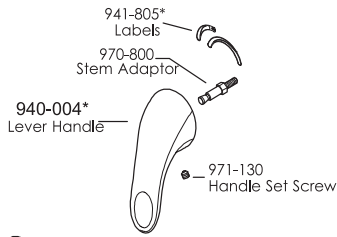

PARTS EXPLOSION

08/09 Series Tub & Shower Trim Kits

940-995*	Solid Brass	
940-996VA	Chrome Lever, Brass End	
940-996AK	Brushed Nickel Lever, Chrome End	
940-996PK	Brushed Nickel Lever, Brass End	
940-996AW	White Lever, Chrome End	
940-994A or V	Oak Wood	
940-900A or V	Acrylic	
940-991A or V	Porcelain, White	
940-992V	Porcelain, Green	
940-993A	Porcelain, Black	
940-905A or V	Swirl Acrylic	

1. **FINISHES * Indicates Finish**

A Polished Chrome	M Almond	U Rustic Bronze
B Black	N Antique Bronze	V PVD Polished Brass
E Rustic Pewter	P Polished Brass	W White
D PVD Polished Nickel	Q Satin Brass	Y Tuscan Bronze
J PVD Brushed Nickel	R Copper	Z Oil-Rubbed Bronze
K Satin Nickel	S Stainless Steel	
L Satin Stainless	T Biscuit	

All finishes not available on all parts