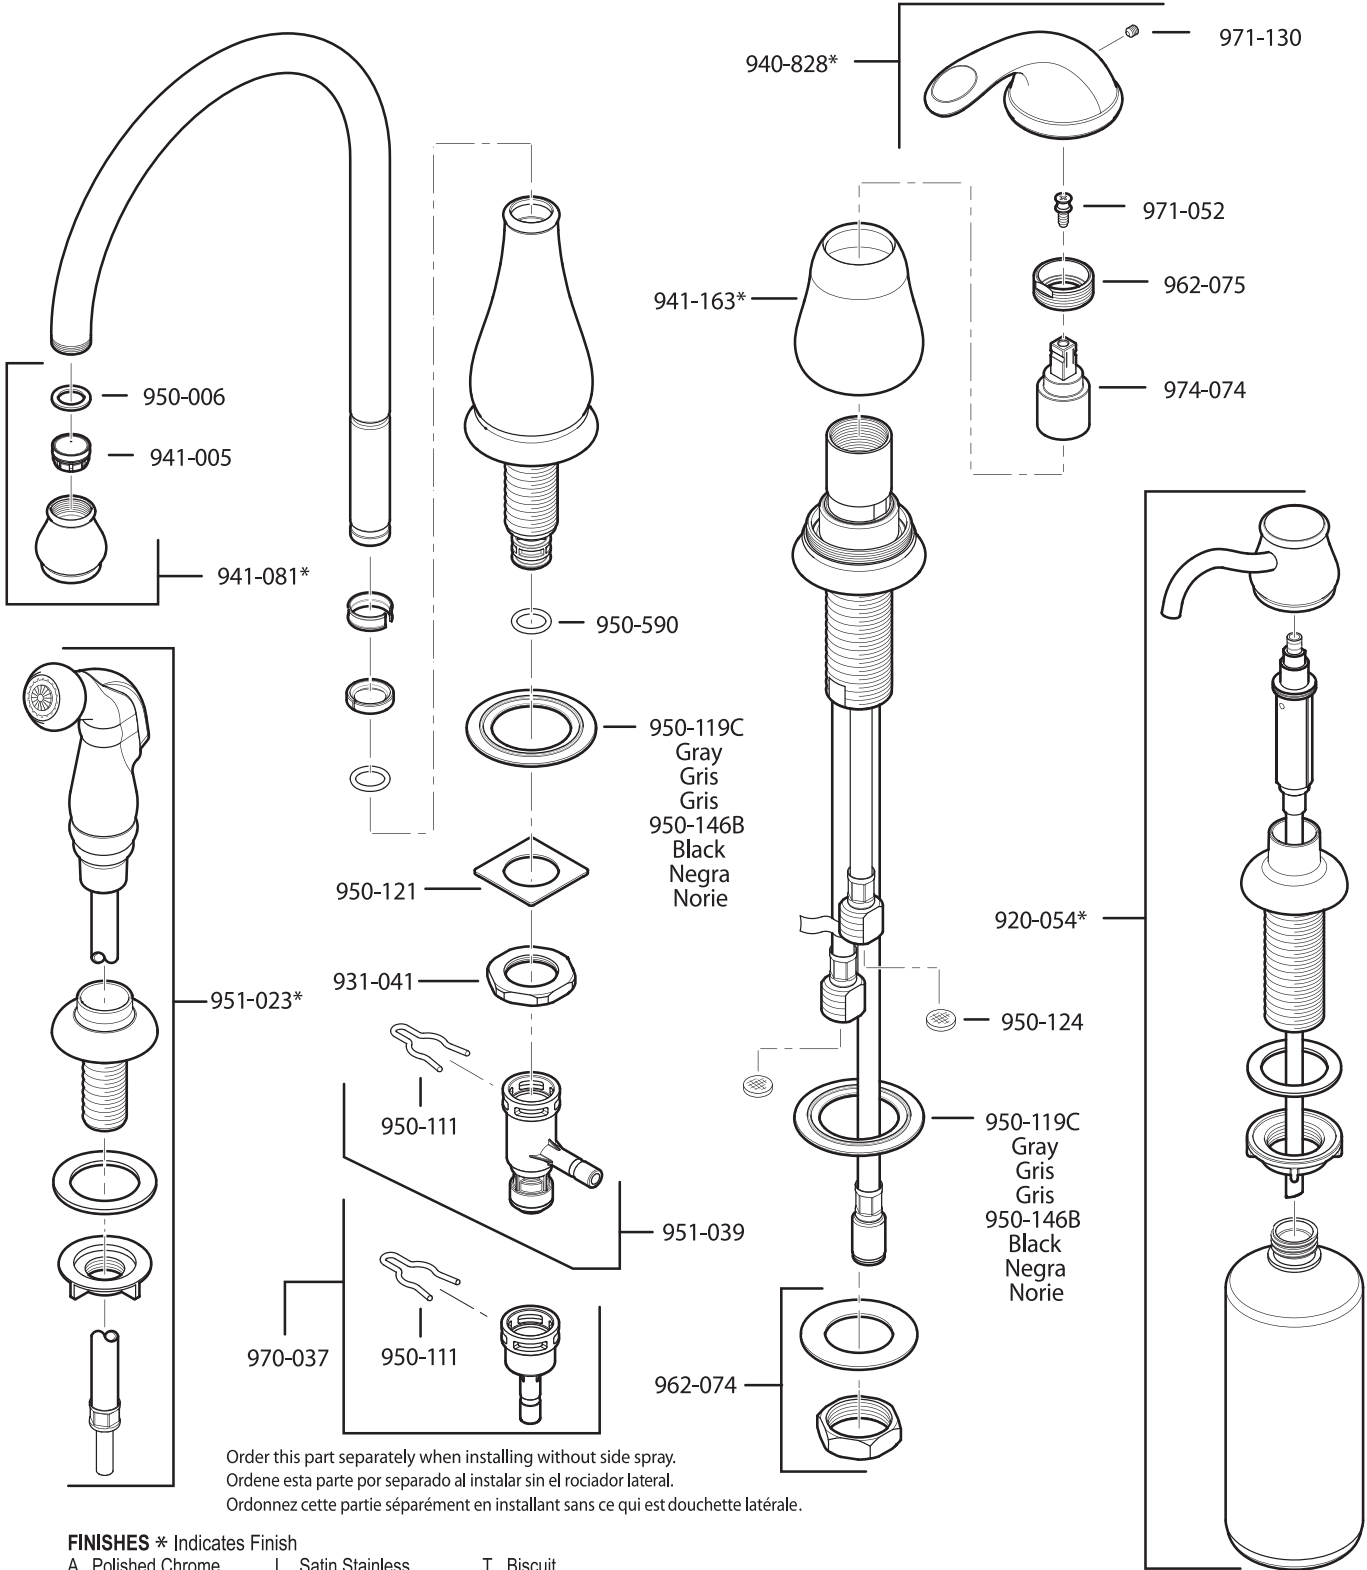

PARTS EXPLOSION

26 Series Treviso™ Kitchen Faucet

FINISHES * Indicates Finish

A Polished Chrome	L Satin Stainless	T Biscuit
B Black	M Almond	U Rustic Bronze
D PVD Polished Nickel	N Antique Bronze	V PVD Polished Brass
E Rustic Pewter	P Polished Brass	W White
J PVD Brushed Nickel	Q Satin Brass	Y Tuscan Bronze
G Velvet Aged Bronze	R Copper	Z Oil-Rubbed Bronze
K Satin Nickel	S Stainless Steel	

All finishes not available on all parts

Pfister™