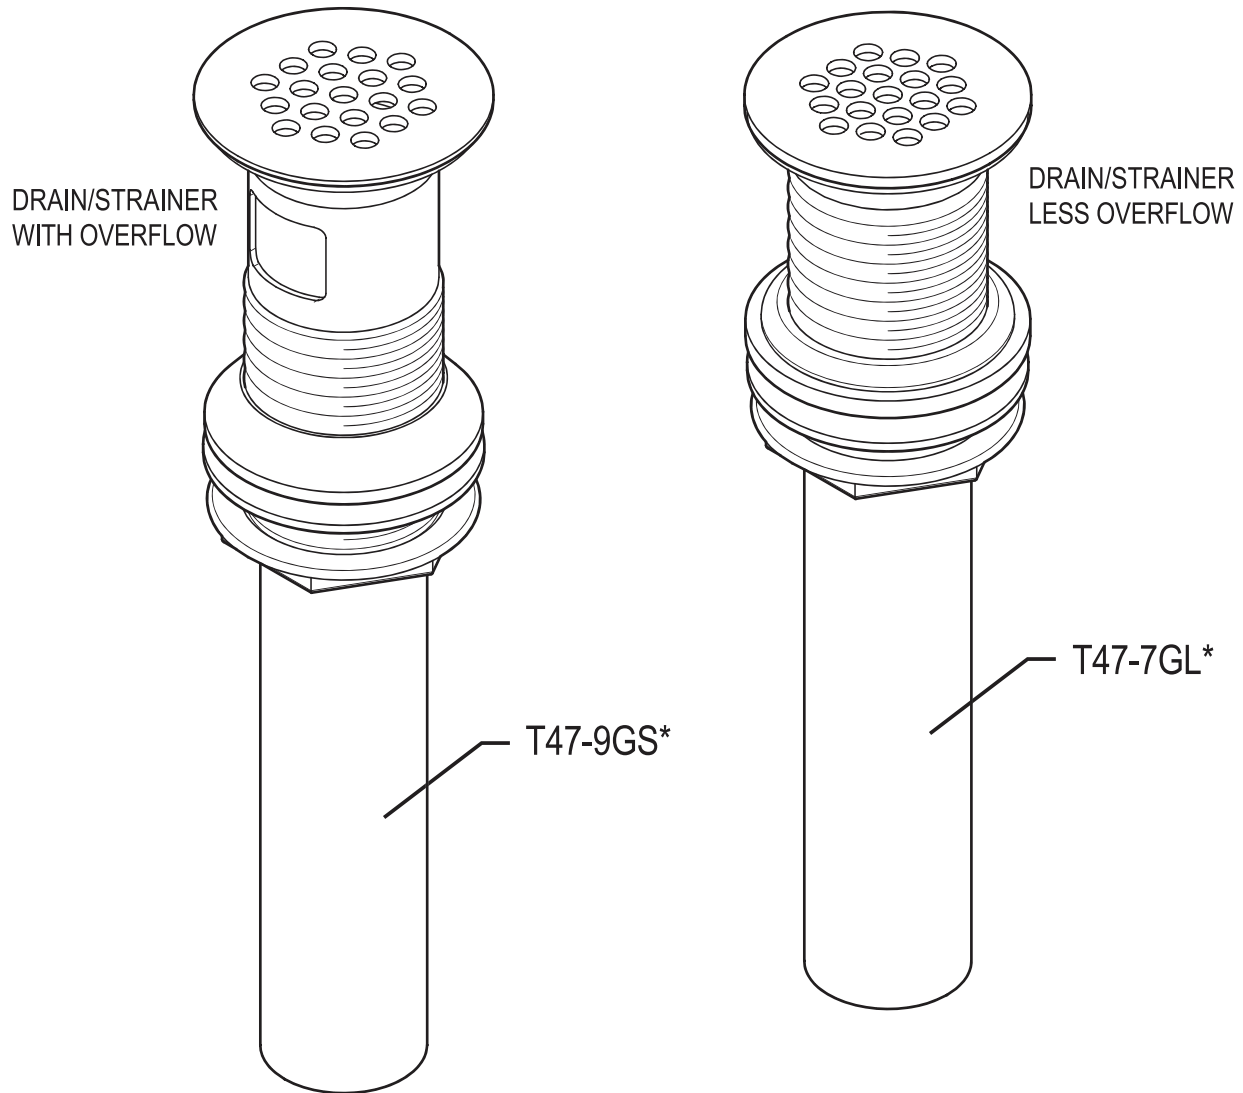

47 Series Drain Body Assemblies

FINISHES * Indicates Finish

A Polished Chrome	M Almond	U Rustic Bronze
B Black	N Antique Bronze	V PVD Polished Brass
E Rustic Pewter	P Polished Brass	W White
D PVD Polished Nickel	Q Satin Brass	Y Tuscan Bronze
J PVD Brushed Nickel	R Copper	Z Oil-Rubbed Bronze
K Satin Nickel	S Stainless Steel	
L Satin Stainless	T Biscuit	

All finishes not available on all parts