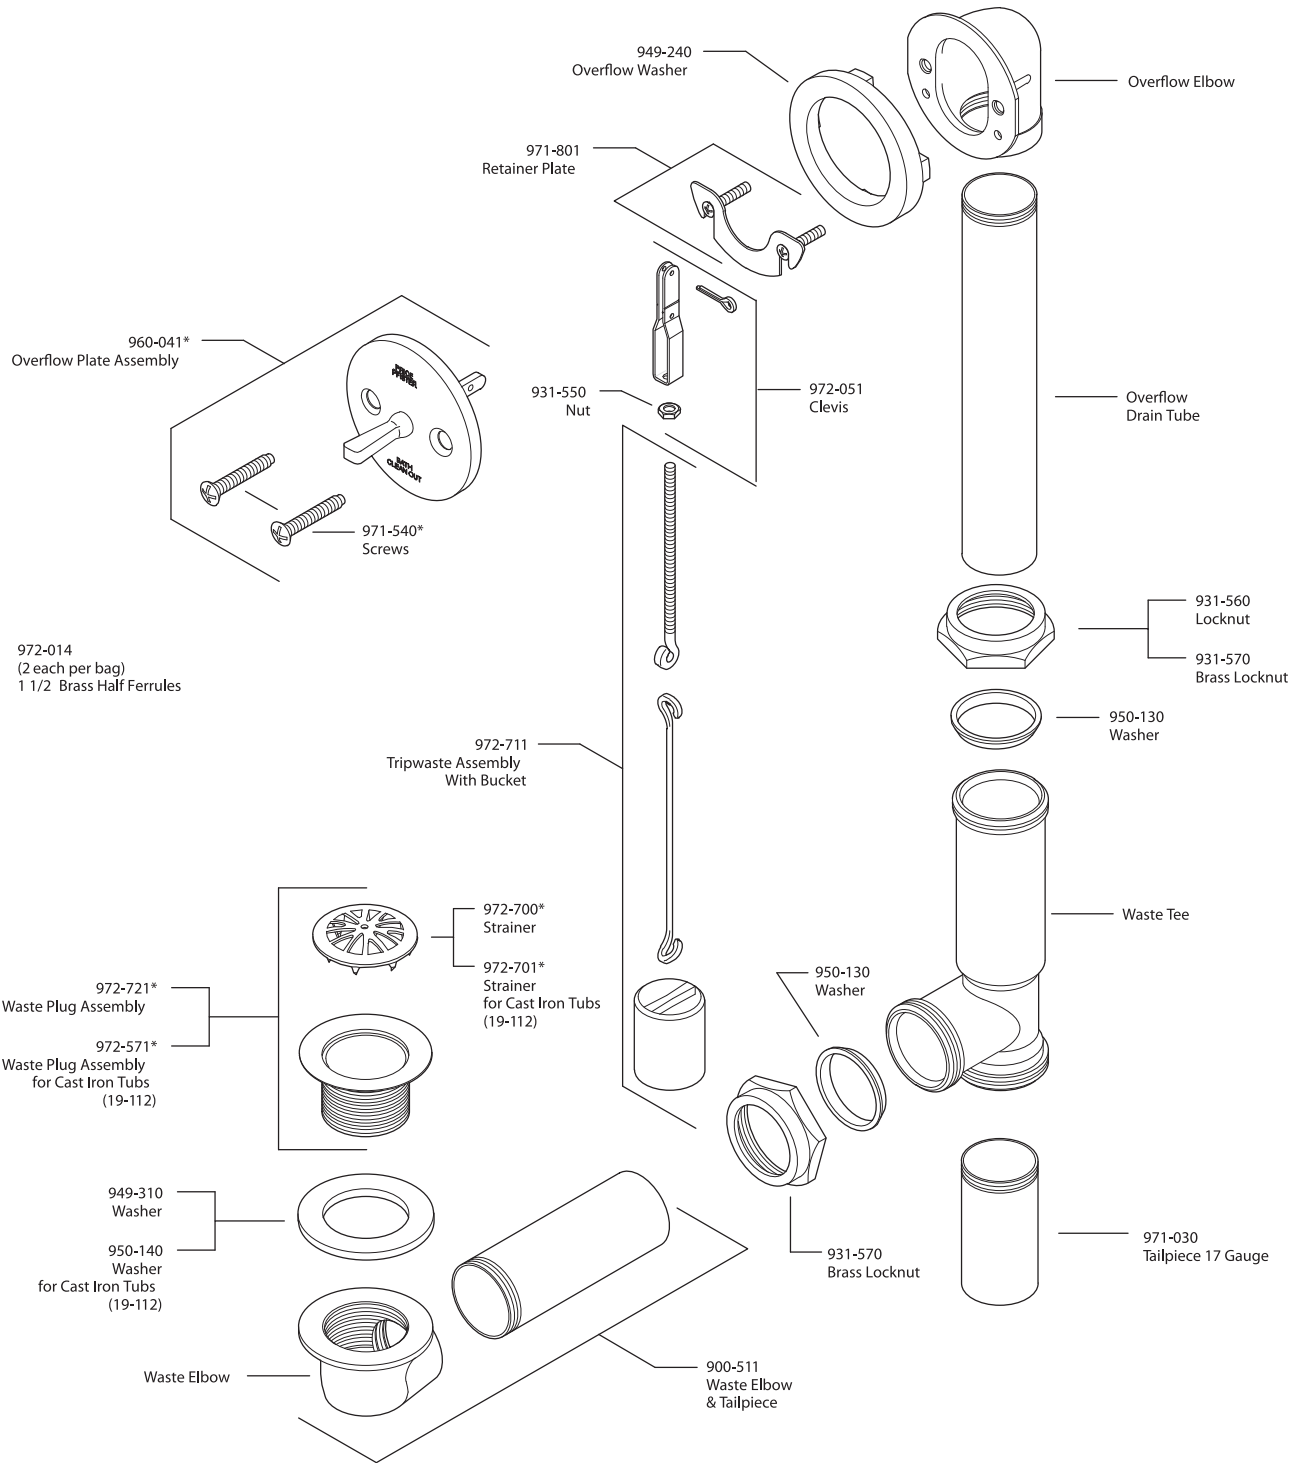

PARTS EXPLOSION

19 Series Brass Trip Lever Type Waste & Overflow

FINISHES * Indicates Finish

A Polished Chrome	M Almond	U Rustic Bronze
B Black	N Antique Bronze	V PVD Polished Brass
E Rustic Pewter	P Polished Brass	W White
D PVD Polished Nickel	Q Satin Brass	Y Tuscan Bronze
J PVD Brushed Nickel	R Copper	Z Oil-Rubbed Bronze
K Satin Nickel	S Stainless Steel	
L Satin Stainless	T Biscuit	

All finishes not available on all parts

Pfister™