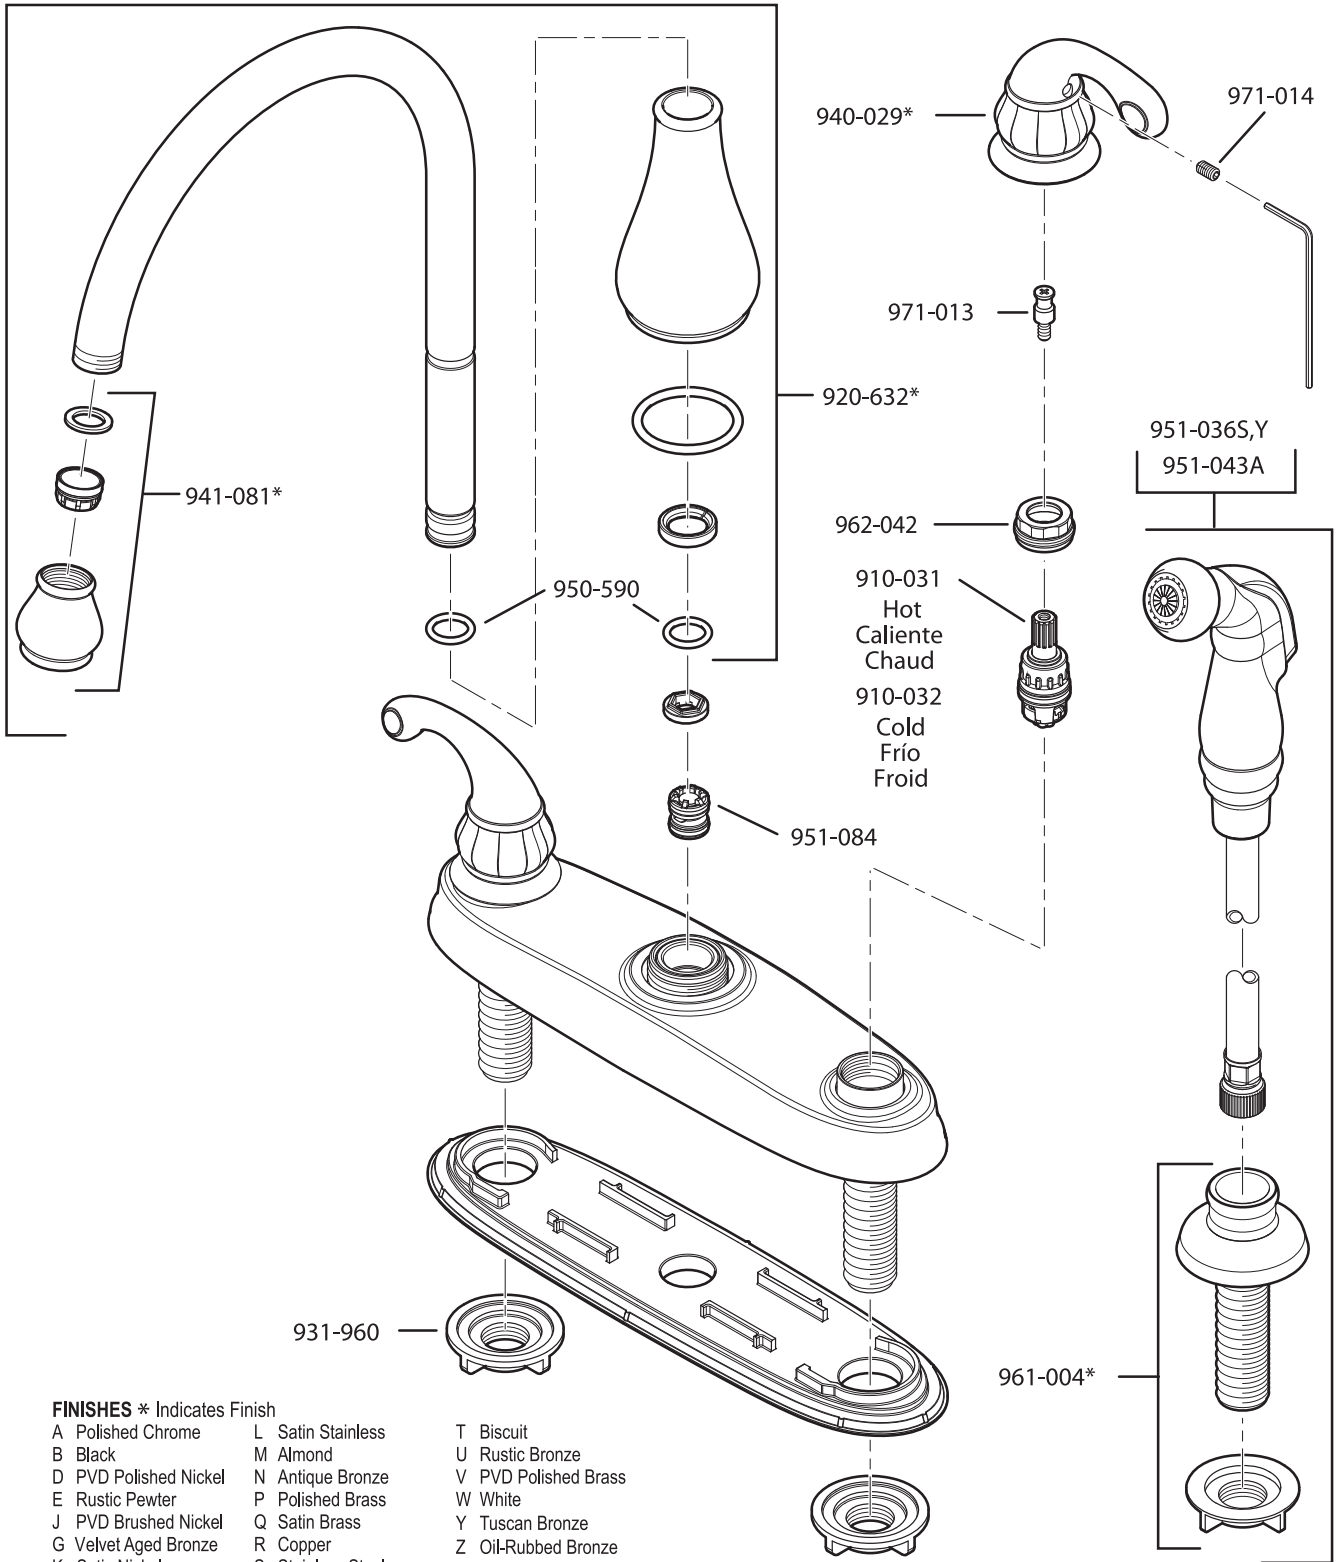

PARTS EXPLOSION

36 Series Treviso™ Collection Two-Handle Kitchen Faucet

FINISHES * Indicates Finish

A Polished Chrome	L Satin Stainless	T Biscuit
B Black	M Almond	U Rustic Bronze
D PVD Polished Nickel	N Antique Bronze	V PVD Polished Brass
E Rustic Pewter	P Polished Brass	W White
J PVD Brushed Nickel	Q Satin Brass	Y Tuscan Bronze
G Velvet Aged Bronze	R Copper	Z Oil-Rubbed Bronze
K Satin Nickel	S Stainless Steel	

All finishes not available on all parts

Pfister™