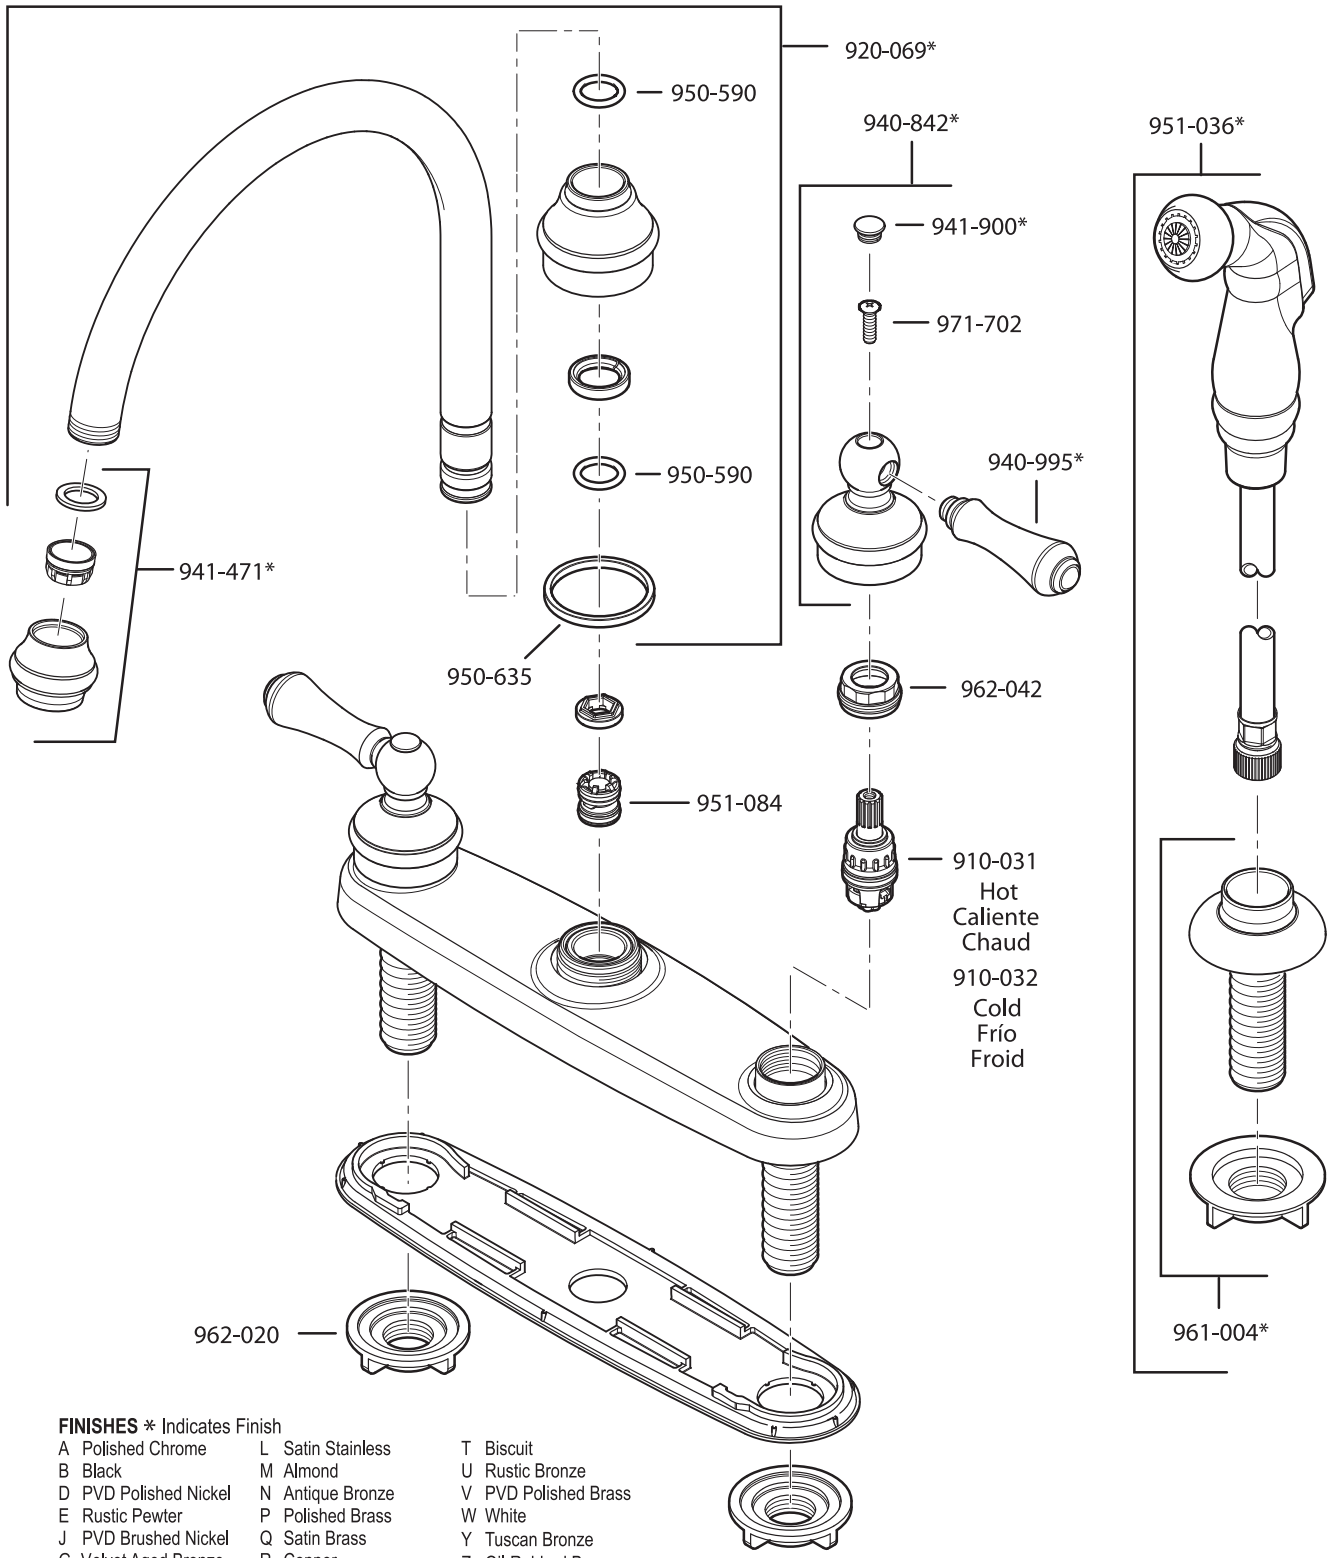

PARTS EXPLOSION

36 Series Savannah™ Collection Two-Handle Kitchen Faucet

1. **FINISHES * Indicates Finish**

A Polished Chrome	L Satin Stainless	T Biscuit
B Black	M Almond	U Rustic Bronze
D PVD Polished Nickel	N Antique Bronze	V PVD Polished Brass
E Rustic Pewter	P Polished Brass	W White
J PVD Brushed Nickel	Q Satin Brass	Y Tuscan Bronze
G Velvet Aged Bronze	R Copper	Z Oil-Rubbed Bronze
K Satin Nickel	S Stainless Steel	

All finishes not available on all parts