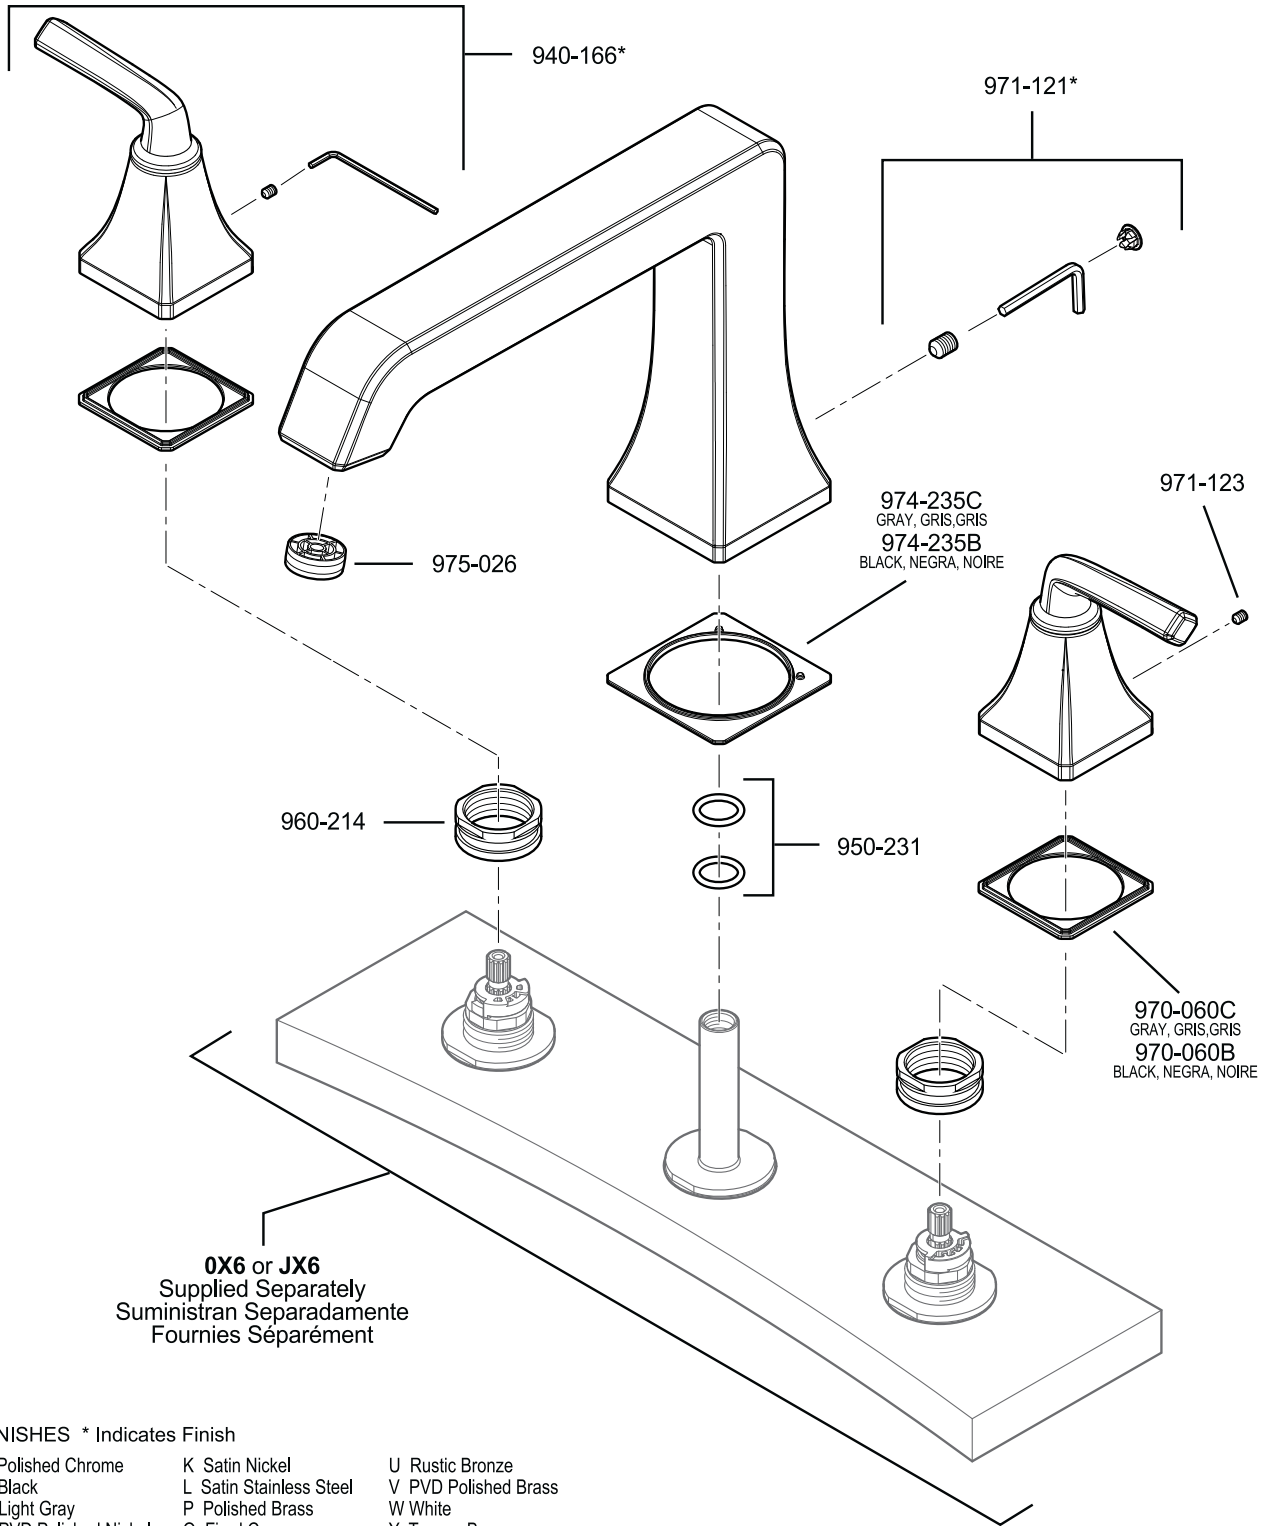

PARTS EXPLOSION

RT6 Series Park Avenue™ Roman Tub Trim

FINISHES * Indicates Finish

A Polished Chrome	K Satin Nickel	U Rustic Bronze
B Black	L Satin Stainless Steel	V PVD Polished Brass
C Light Gray	P Polished Brass	W White
D PVD Polished Nickel	Q Fired Copper	Y Tuscan Bronze
E Rustic Pewter	R Antique Copper	AB Aged Brass
G Velvet Aged Bronze	S Stainless Steel	MC Midnight Chrome
J PVD Brushed Nickel	T Biscuit	

All finishes not available on all parts

Pfister™