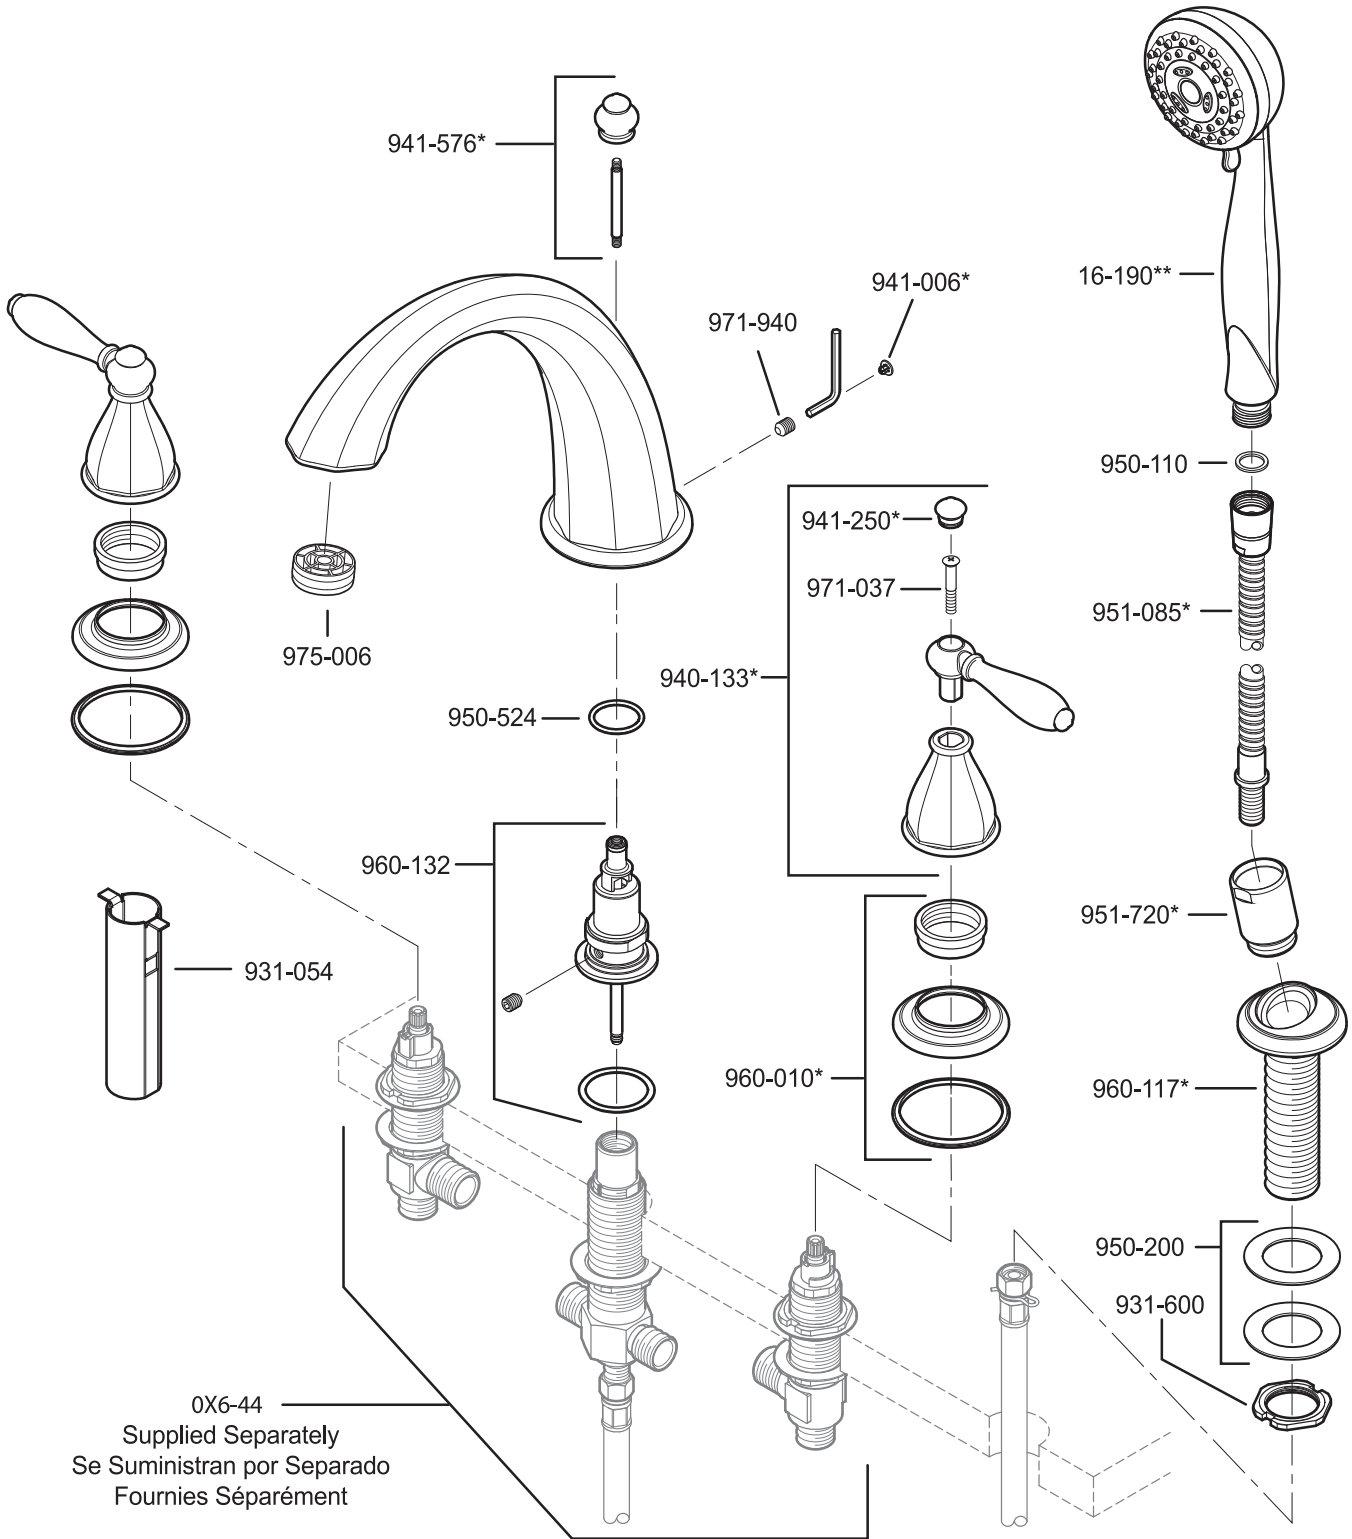

PARTS EXPLOSION

RT6 Series Portola™ 4 Hole Roman Tub Trim

OX6-44
Supplied Separately
Se Suministran por Separado
Fournies Séparément

FINISHES * Indicates Finish

A Polished Chrome	M Almond	U Rustic Bronze
B Black	N Antique Bronze	V PVD Polished Brass
E Rustic Pewter	P Polished Brass	W White
D PVD Polished Nickel	Q Satin Brass	Y Tuscan Bronze
J PVD Brushed Nickel	R Copper	Z Oil-Rubbed Bronze
K Satin Nickel	S Stainless Steel	
L Satin Stainless	T Biscuit	

All finishes not available on all parts

Pfister™