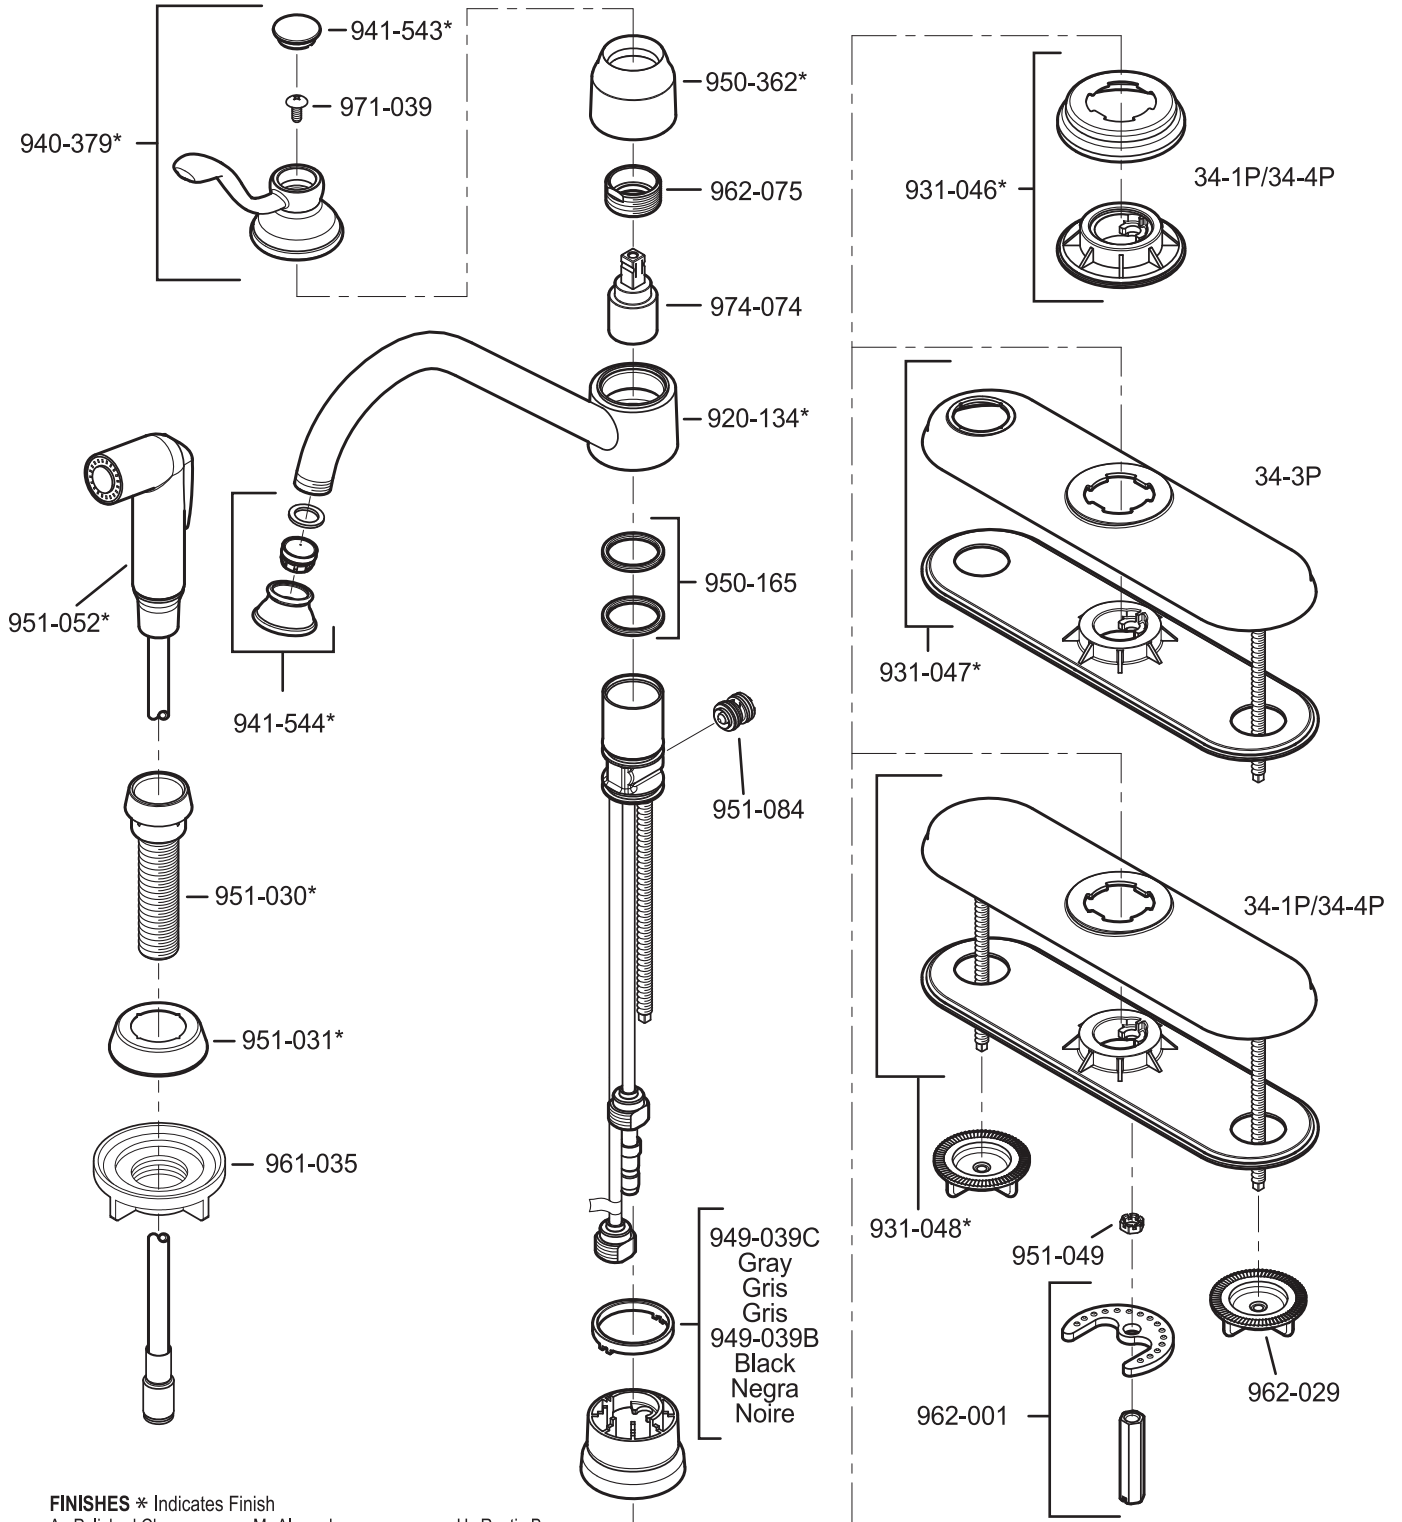

PARTS EXPLOSION

34 Series Portland™ Collection Single-Control Kitchen Faucet

1. **FINISHES** * Indicates Finish

A Polished Chrome	M Almond	U Rustic Bronze
B Black	N Antique Bronze	V PVD Polished Brass
E Rustic Pewter	P Polished Brass	W White
D PVD Polished Nickel	Q Satin Brass	Y Tuscan Bronze
J PVD Brushed Nickel	R Copper	Z Oil-Rubbed Bronze
K Satin Nickel	S Stainless Steel	
L Satin Stainless	T Biscuit	

All finishes not available on all parts