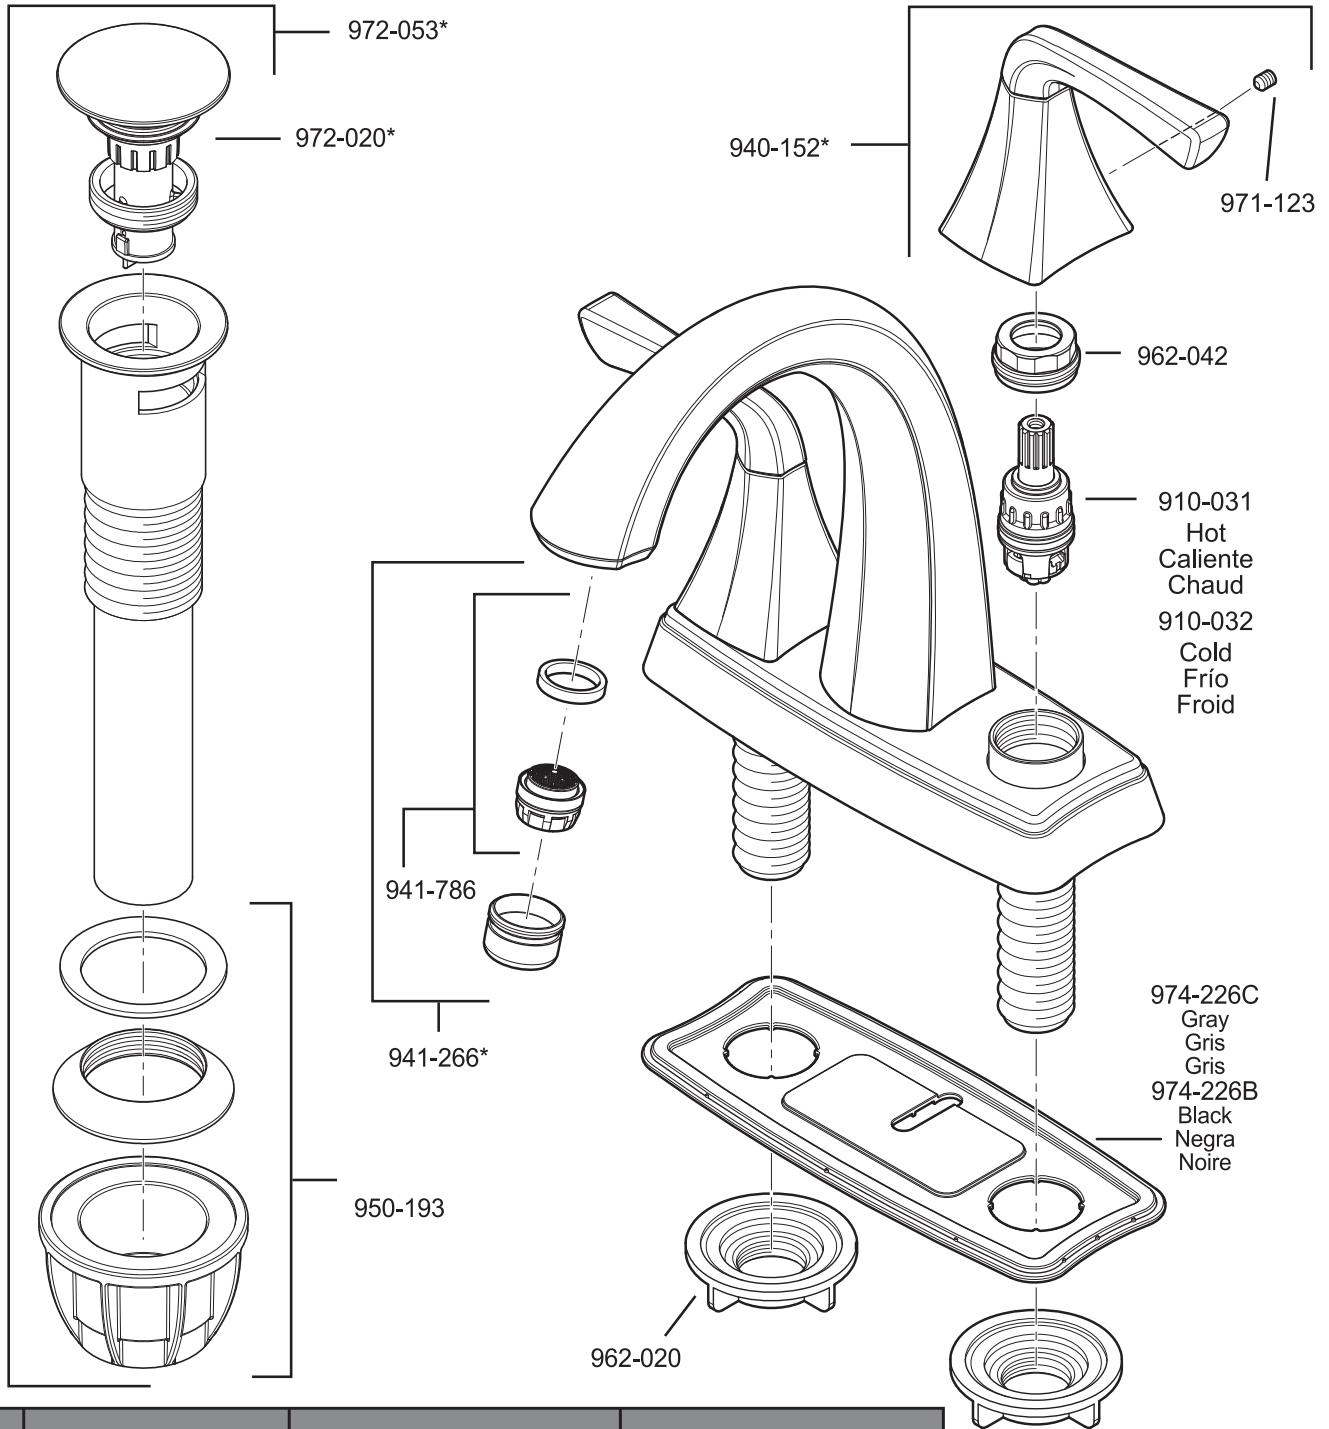

PARTS EXPLOSION

48-SL

A	Polished Chrome	Cromo Pulido	Chrome Poli
J	PVD Brushed Nickel	PVD Niquel Cepillado	PVD Nickel Brosse
MC	Midnight Chrome	Cromo de Medianoche	Chrome de Minuit

Pfister™