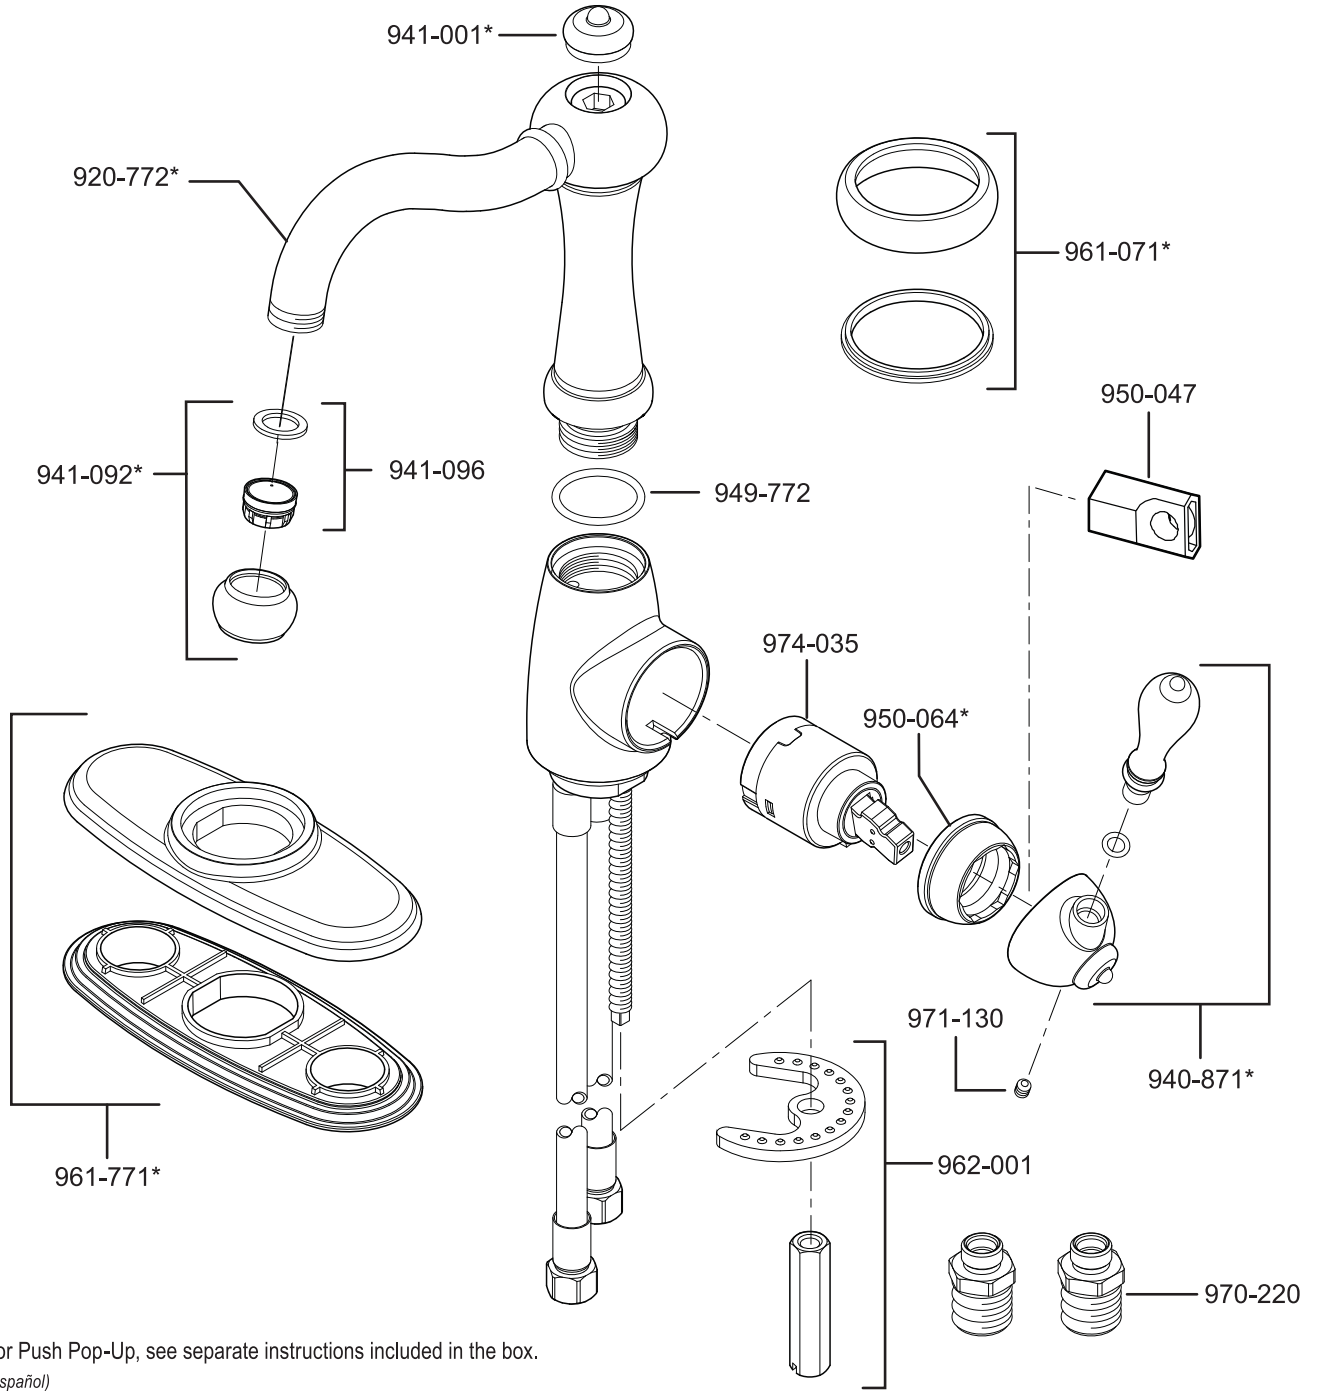

PARTS EXPLOSION

42 Series Marielle™ 4" Centerset Lavatory Faucet

For Push Pop-Up, see separate instructions included in the box.

(Español)

Para el cuerpo de drenaje, vea las instrucciones separadas incluidas en la caja.

(Français)

Pour le Corps de Bonde, voir des instructions séparées incluses dans la boîte.

FINISHES * Indicates Finish

A Polished Chrome	K Satin Nickel	U Rustic Bronze
B Black	L Satin Stainless Steel	V PVD Polished Brass
C Light Gray	P Polished Brass	W White
D PVD Polished Nickel	Q Fired Copper	Y Tuscan Bronze
E Rustic Pewter	R Antique Copper	AB Aged Brass
G Velvet Aged Bronze	S Stainless Steel	MC Midnight Chrome
J PVD Brushed Nickel	T Biscuit	

All finishes not available on all parts

Pfister™