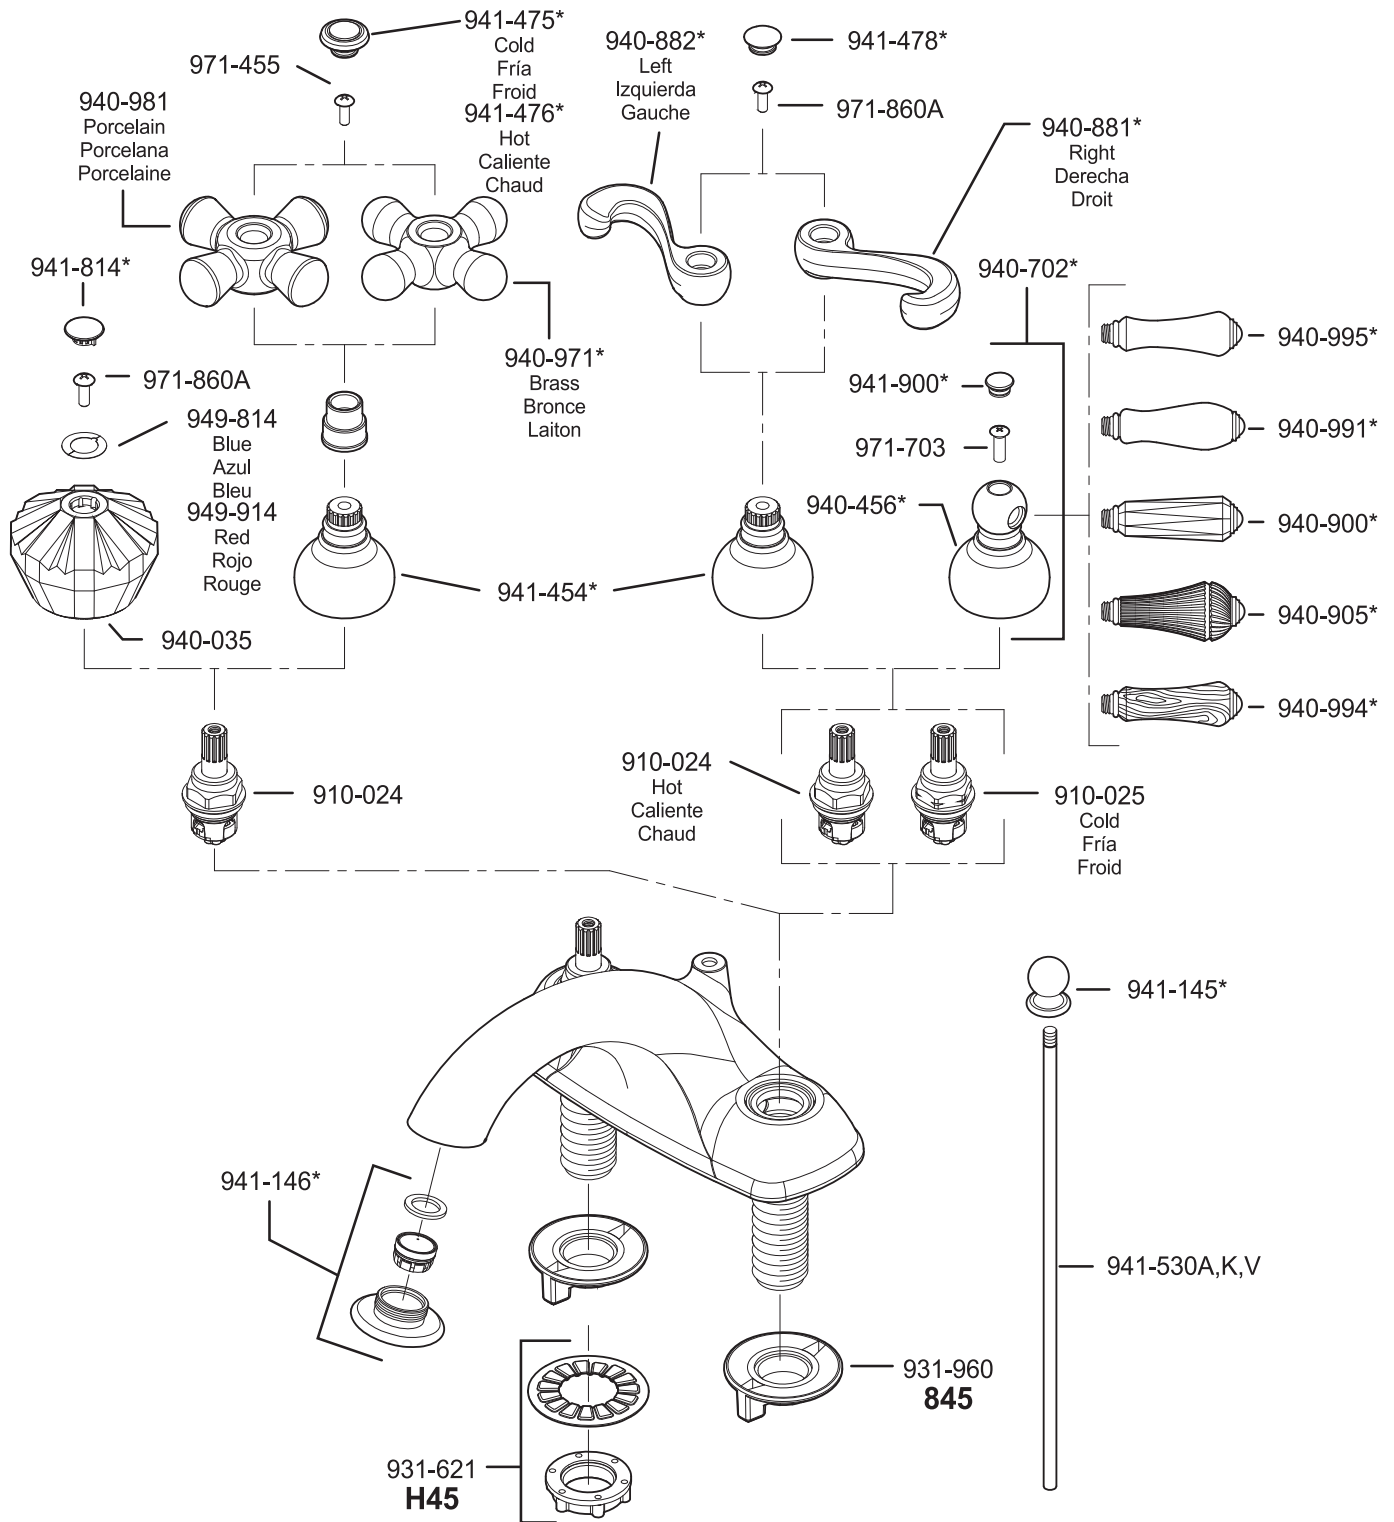

PARTS EXPLOSION

45 Series Georgetown® Collection 4" Centerset Lavatory Faucet

1. **FINISHES** * Indicates Finish

A Polished Chrome	M Almond	U Rustic Bronze
B Black	N Antique Bronze	V PVD Polished Brass
E Rustic Pewter	P Polished Brass	W White
D PVD Polished Nickel	Q Satin Brass	Y Tuscan Bronze
J PVD Brushed Nickel	R Copper	Z Oil-Rubbed Bronze
K Satin Nickel	S Stainless Steel	
L Satin Stainless	T Biscuit	

All finishes not available on all parts

Pfister