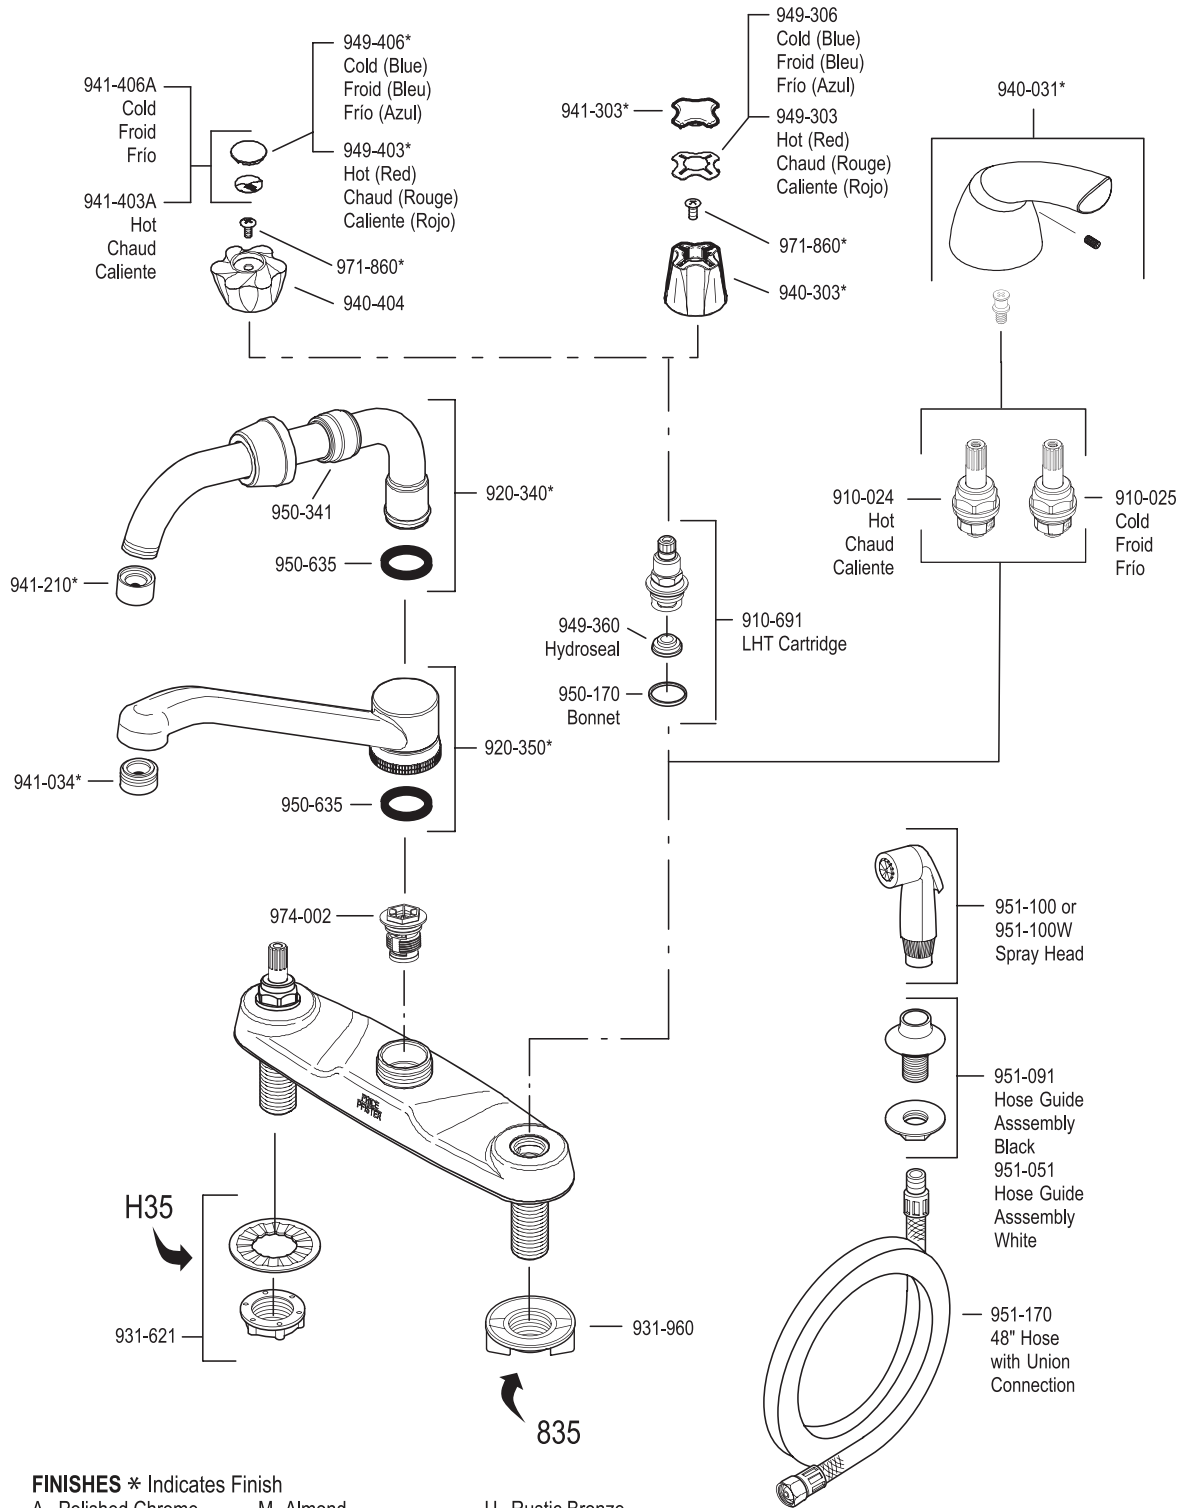

PARTS EXPLOSION

35 Series Two-Handle Kitchen Faucet

FINISHES * Indicates Finish

A Polished Chrome	M Almond	U Rustic Bronze
B Black	N Antique Bronze	V PVD Polished Brass
E Rustic Pewter	P Polished Brass	W White
D PVD Polished Nickel	Q Satin Brass	Y Tuscan Bronze
J PVD Brushed Nickel	R Copper	Z Oil-Rubbed Bronze
K Satin Nickel	S Stainless Steel	
L Satin Stainless	T Biscuit	

All finishes not available on all parts

Pfister™