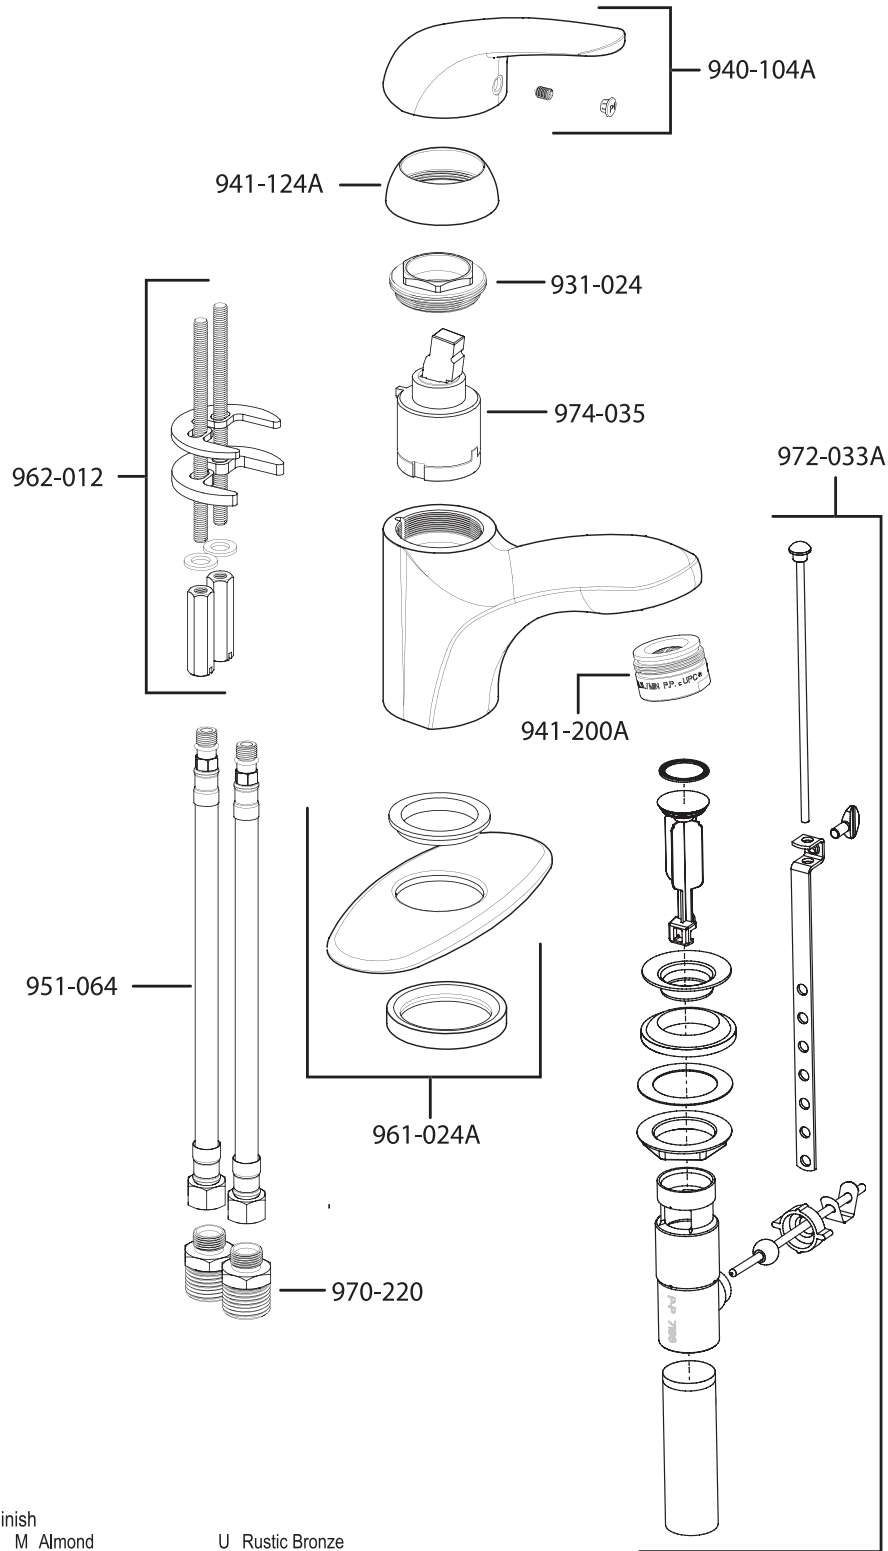

PARTS EXPLOSION

Professional Series 2, 4" Centerset Lavatory Faucet

FINISHES * Indicates Finish

A Polished Chrome	M Almond	U Rustic Bronze
B Black	N Antique Bronze	V PVD Polished Brass
E Rustic Pewter	P Polished Brass	W White
D PVD Polished Nickel	Q Satin Brass	Y Tuscan Bronze
J PVD Brushed Nickel	R Copper	Z Oil-Rubbed Bronze
K Satin Nickel	S Stainless Steel	
L Satin Stainless	T Biscuit	

All finishes not available on all parts

Pfister™