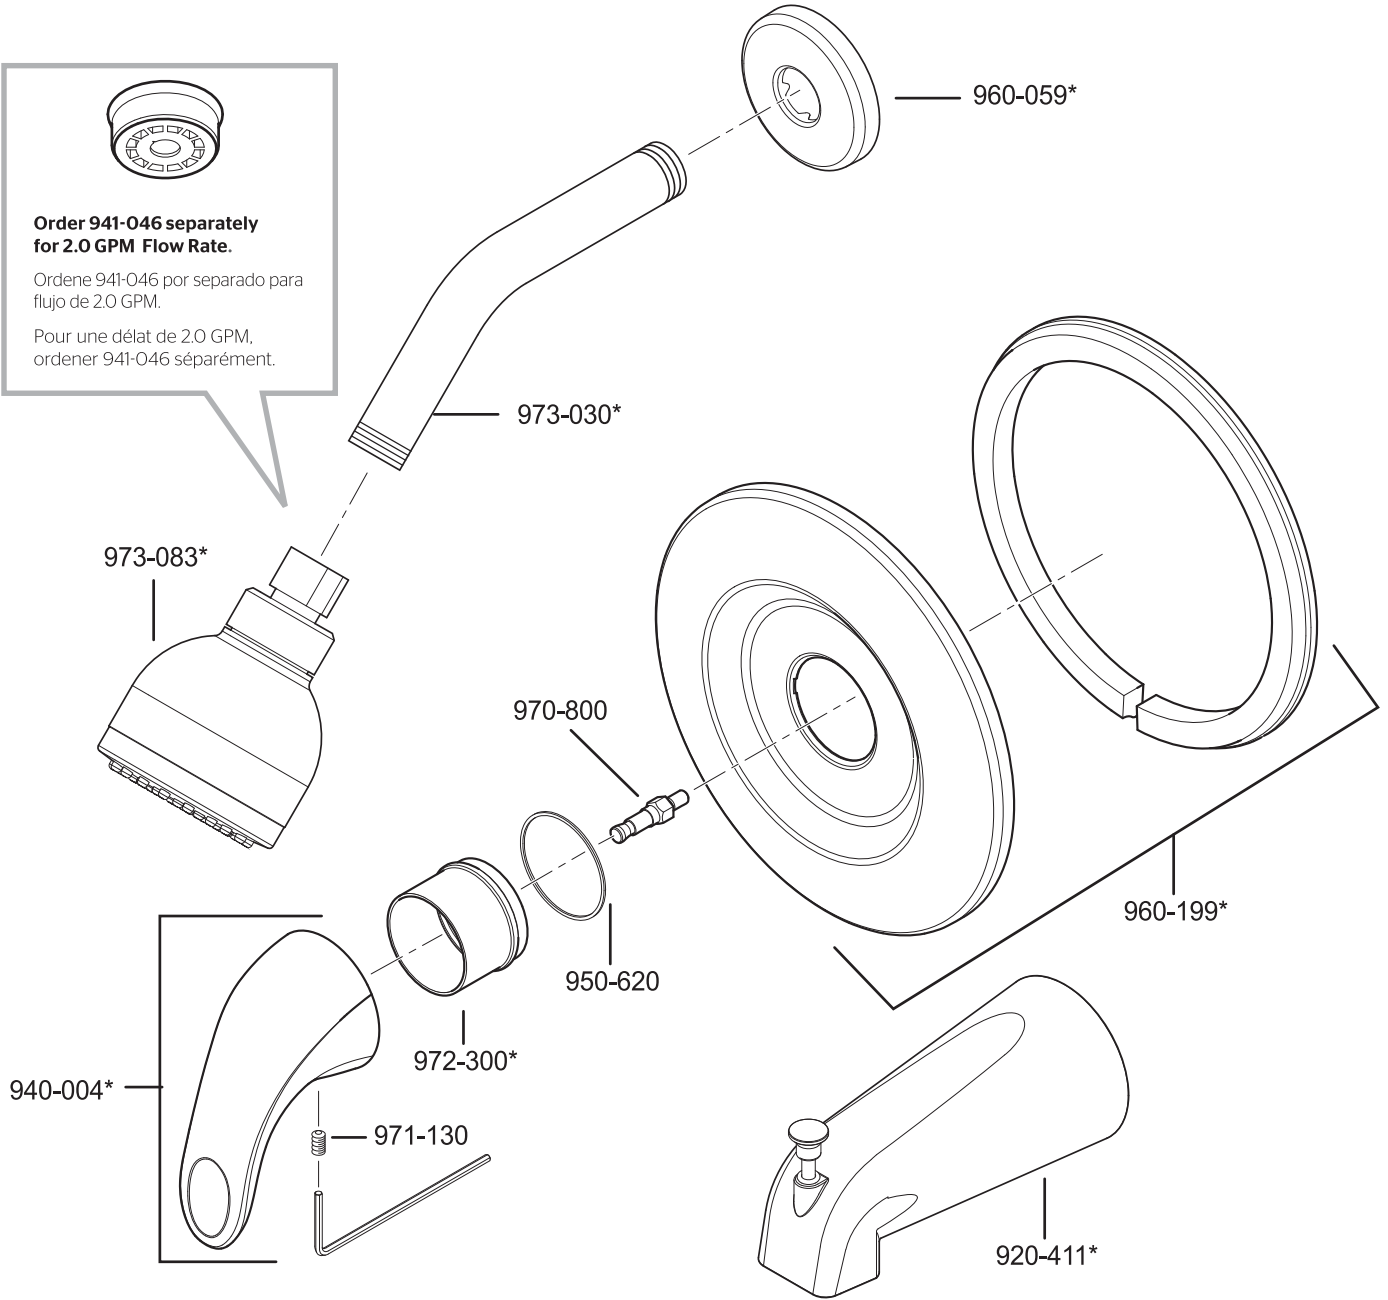

PARTS EXPLOSION

R89-XSR • G89-XSR

Order 941-046 separately for 2.0 GPM Flow Rate.
Ordene 941-046 por separado para flujo de 2.0 GPM.
Pour une délat de 2.0 GPM, ordener 941-046 séparément.

A	Polished Chrome	Cromo Pulido	Chrome Poli
J	PVD Brushed Nickel	PVD Niquel Cepillado	PVD Nickel Brosse
Y	Tuscan Bronze	Bronce Toscano	Bronze Le Toscan