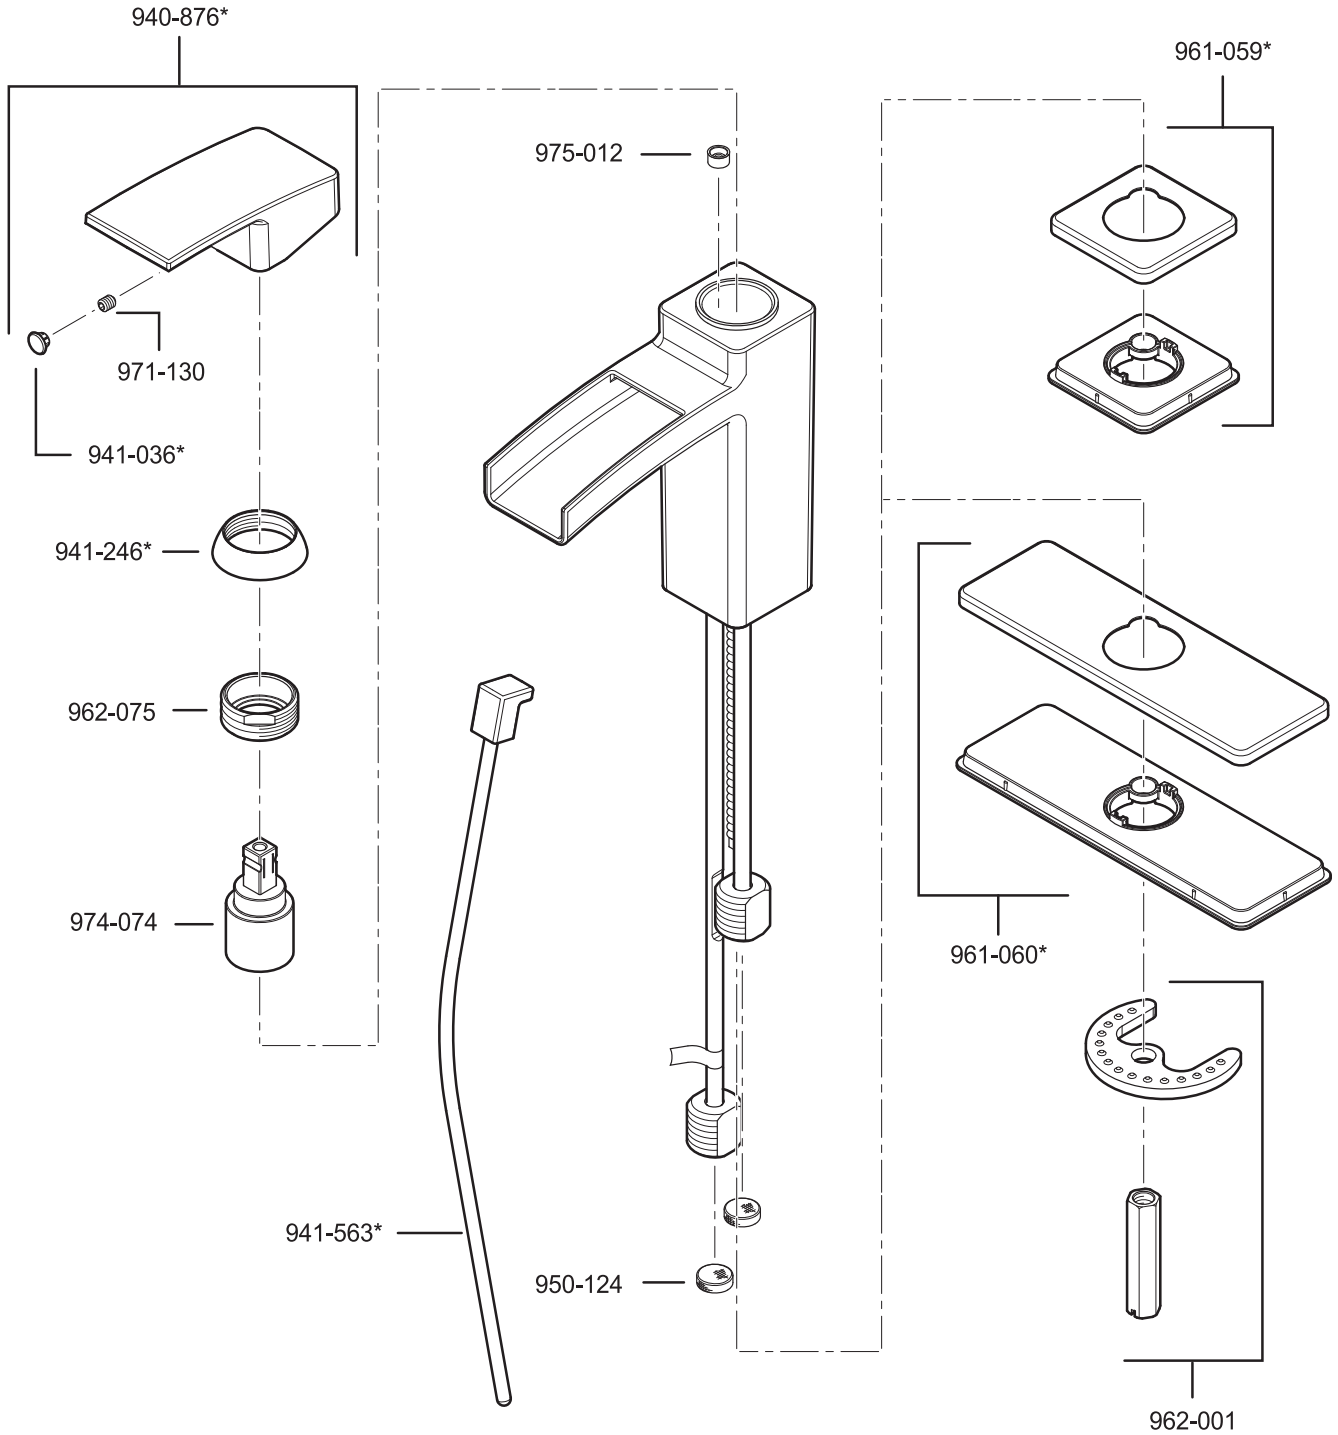

PARTS EXPLOSION

42 Series Kenzo™ 4" Centerset Lavatory Faucet

FINISHES * Indicates Finish

A Polished Chrome	L Satin Stainless	T Biscuit
B Black	M Almond	U Rustic Bronze
D PVD Polished Nickel	N Antique Bronze	V PVD Polished Brass
E Rustic Pewter	P Polished Brass	W White
J PVD Brushed Nickel	Q Satin Brass	Y Tuscan Bronze
G Velvet Aged Bronze	R Copper	Z Oil-Rubbed Bronze
K Satin Nickel	S Stainless Steel	

All finishes not available on all parts

Pfister™