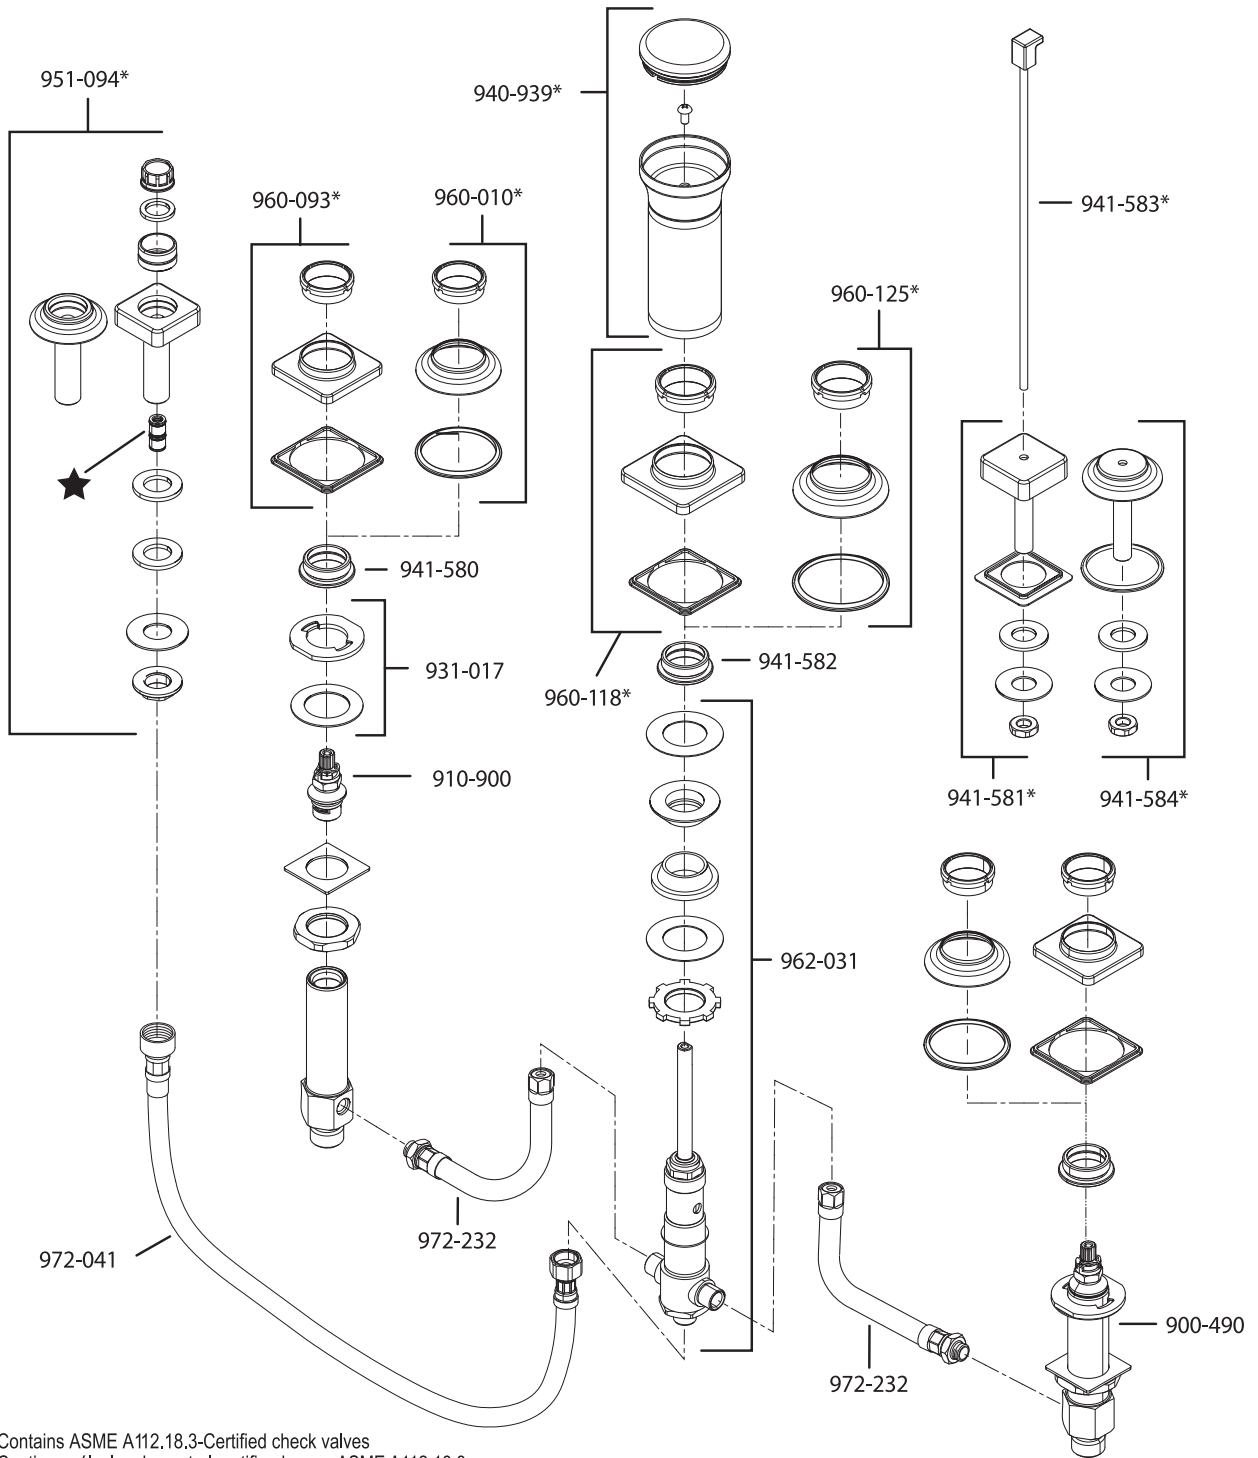

PARTS EXPLOSION

23 Series Bidet

★ Contains ASME A112.18.3-Certified check valves
Contiene válvulas de control certificadas por ASME A112.18.3
Contient des valves de contrôle certifiées par ASME A112.18.3

FINISHES * Indicates Finish

A Polished Chrome	M Almond	U Rustic Bronze
B Black	N Antique Bronze	V PVD Polished Brass
E Rustic Pewter	P Polished Brass	W White
D PVD Polished Nickel	Q Satin Brass	Y Tuscan Bronze
J PVD Brushed Nickel	R Copper	Z Oil-Rubbed Bronze
K Satin Nickel	S Stainless Steel	
L Satin Stainless	T Biscuit	

All finishes not available on all parts

Pfister