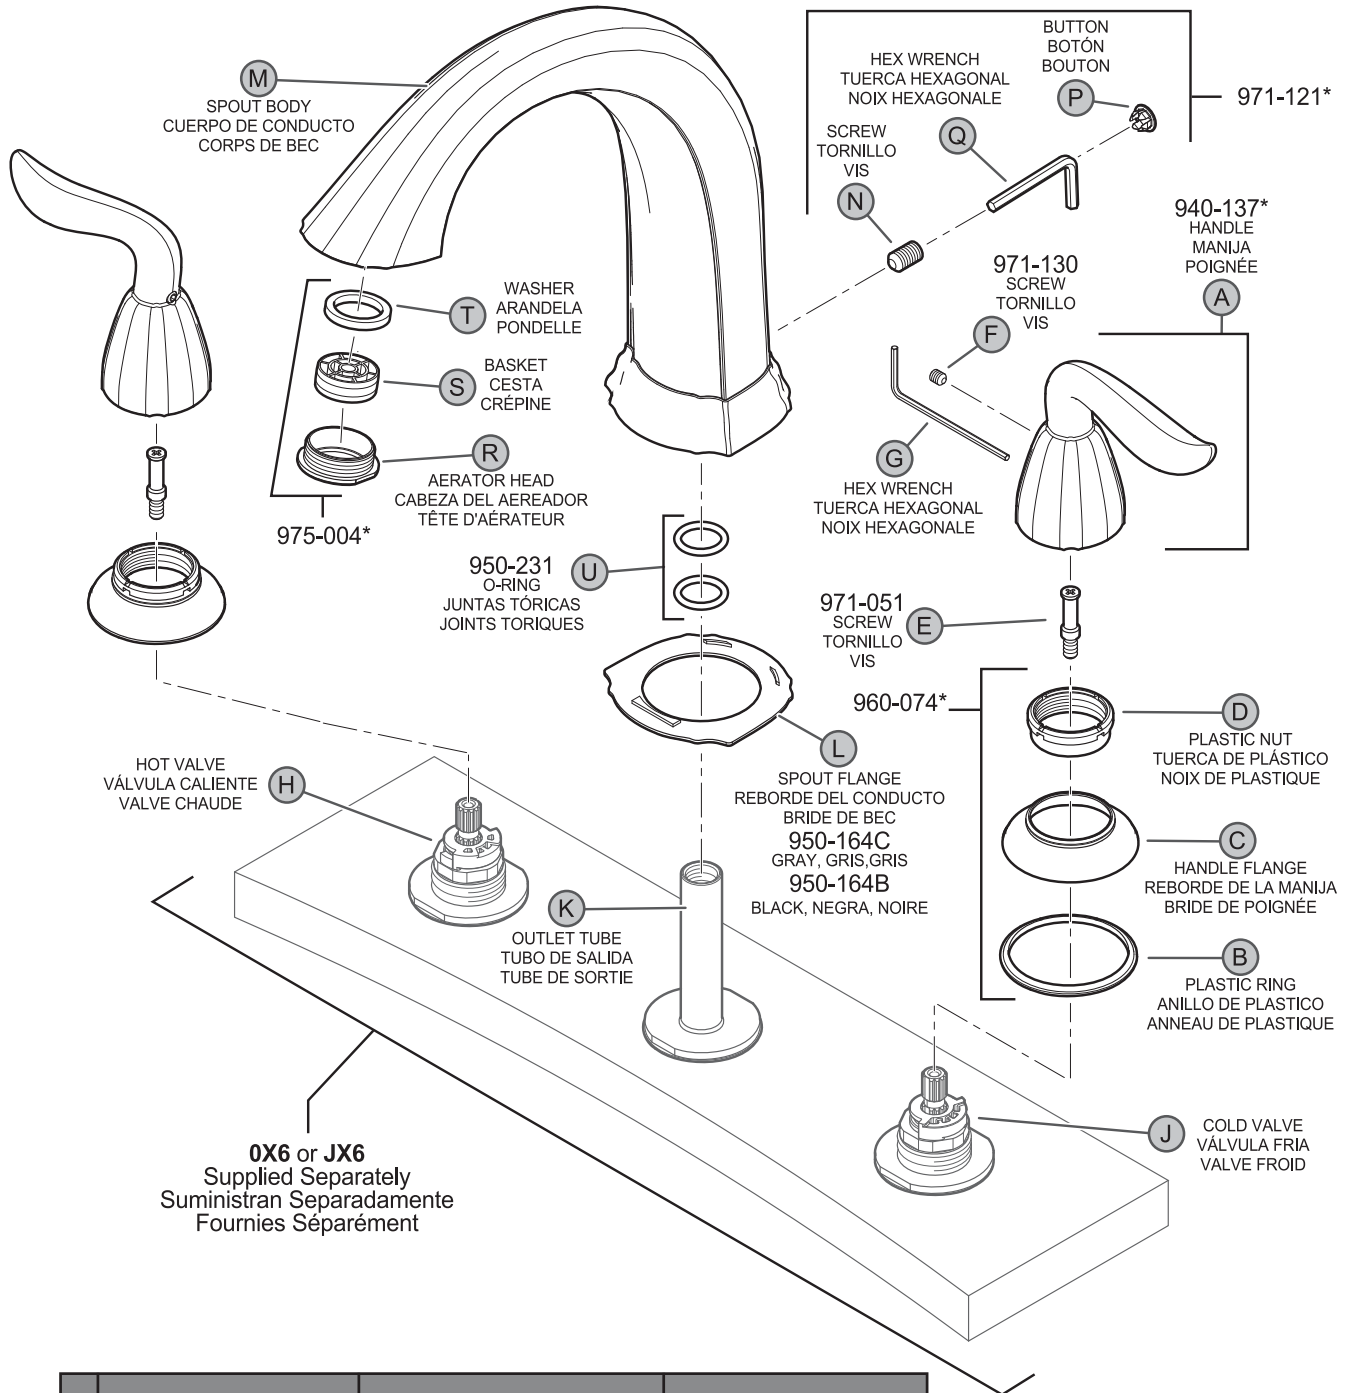

PARTS EXPLOSION

RT6-5RP

A	Polished Chrome	Cromo Pulido	Chrome Poli
J	PVD Brushed Nickel	PVD Niquel Cepillado	PVD Nickel Brosse
Y	Tuscan Bronze	Bronze Toscano	Bronze Le Toscan

PARTS EXPLOSION

RT6-5ST

A	Polished Chrome	Cromo Pulido	Chrome Poli
J	PVD Brushed Nickel	PVD Niquel Cepillado	PVD Nickel Brosse
Y	Tuscan Bronze	Bronce Toscano	Bronze Le Toscan