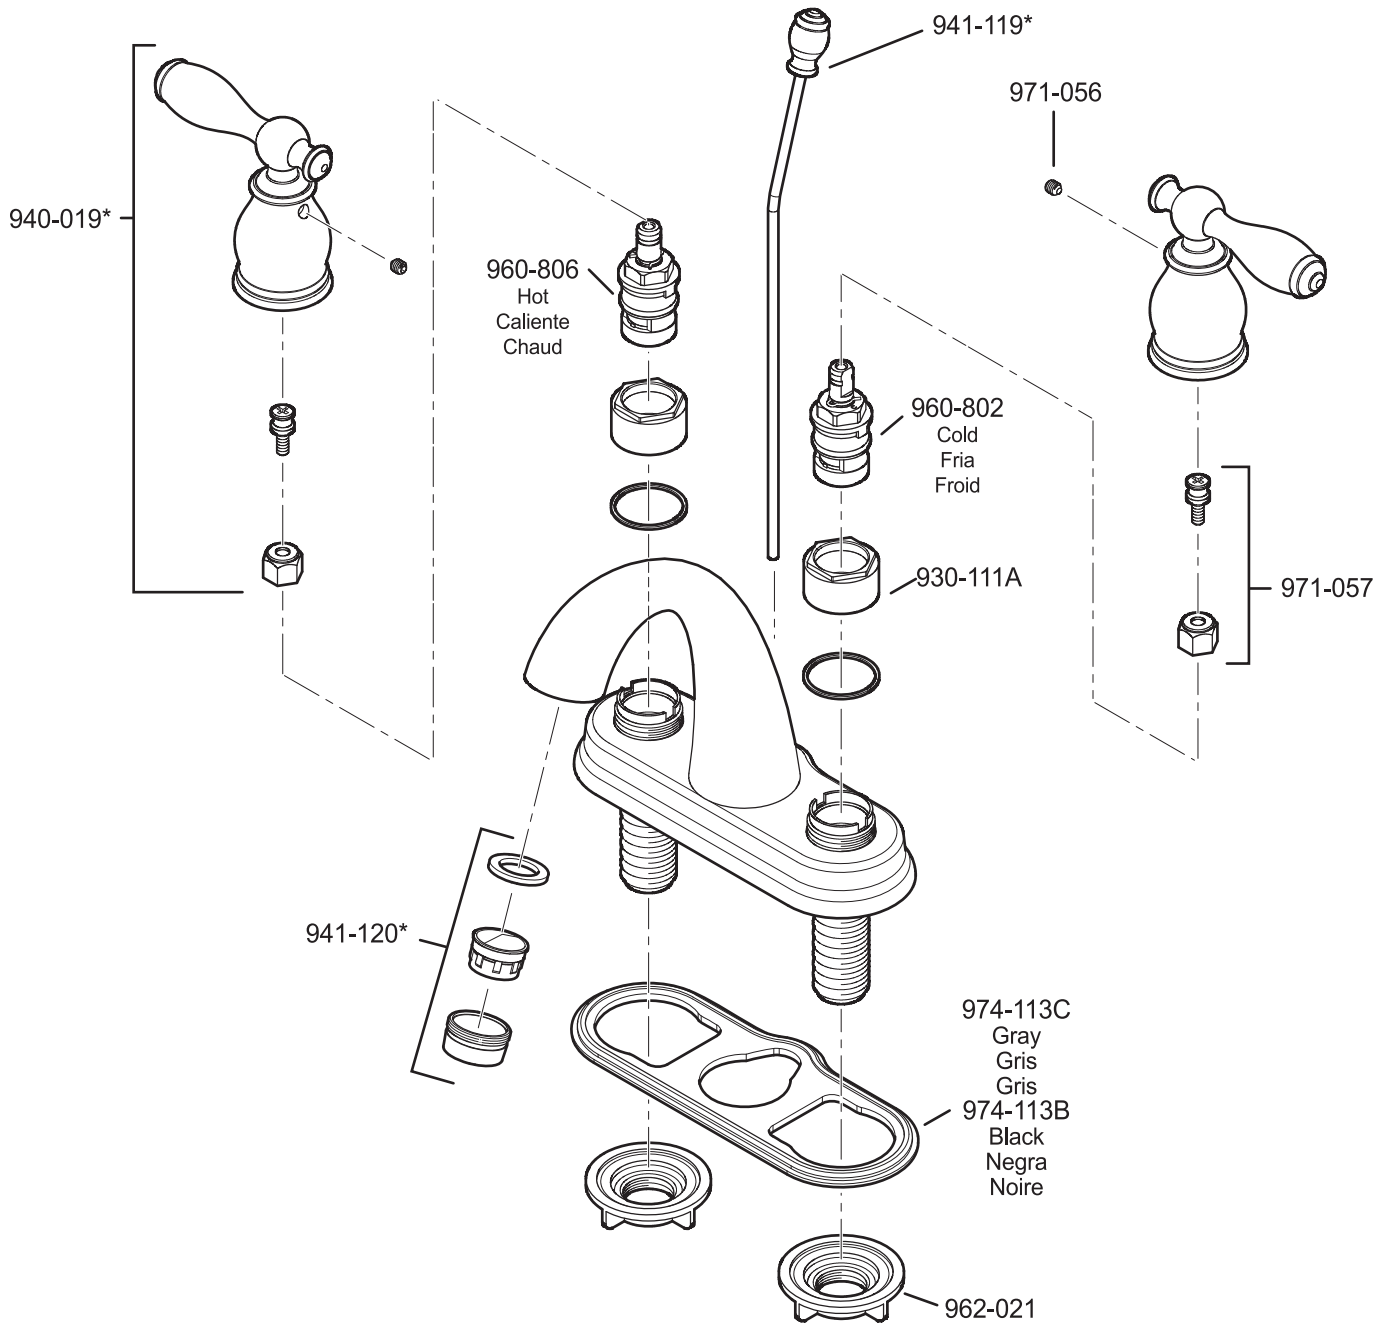

PARTS EXPLOSION

48-UN

A	Polished Chrome	Cromo Pulido	Chrome Poli
J	PVD Brushed Nickel	PVD Niquel Cepillado	PVD Nickel Brosse
U	Rustic Bronze	Bronce Rústico	Bronze Rustique
V	PVD Polished Brass	PVD Latón Pulido	PVD Laiton Poli
Y	Tuscan Bronze	Bronce Toscano	Bronze Le Toscan

Pfister™