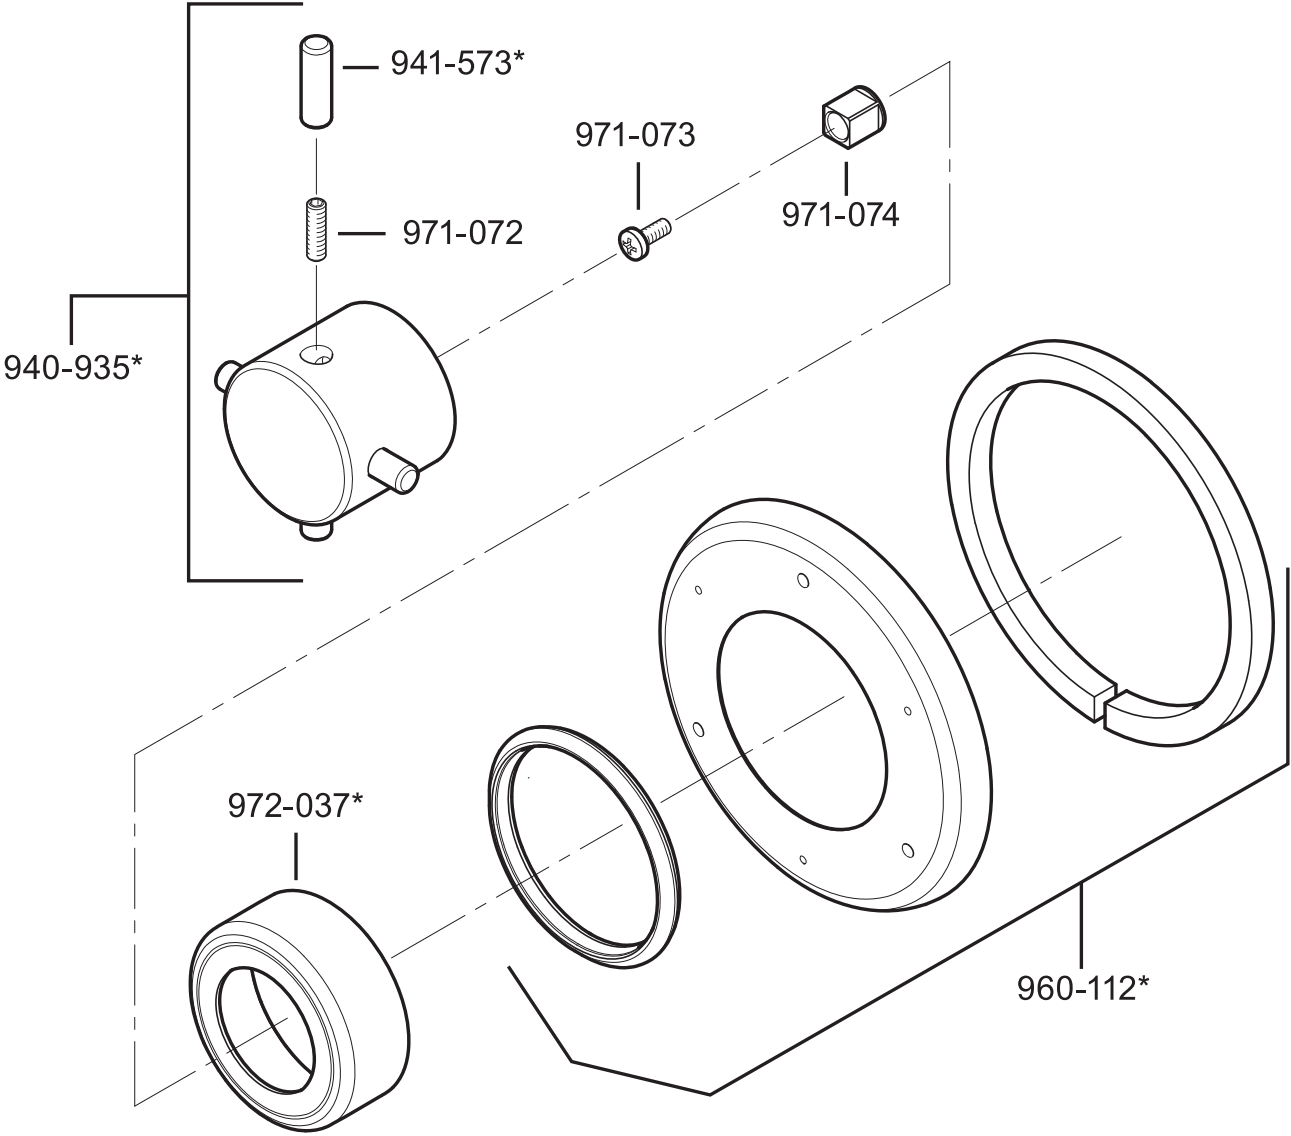

PARTS EXPLOSION

R79 Series - 3/4" Shower System - Diverter Trim

1. **FINISHES** * Indicates Finish

A Polished Chrome	M Almond	U Rustic Bronze
B Black	N Antique Bronze	V PVD Polished Brass
E Rustic Pewter	P Polished Brass	W White
D PVD Polished Nickel	Q Satin Brass	Y Tuscan Bronze
J PVD Brushed Nickel	R Copper	Z Oil-Rubbed Bronze
K Satin Nickel	S Stainless Steel	
L Satin Stainless	T Biscuit	

All finishes not available on all parts