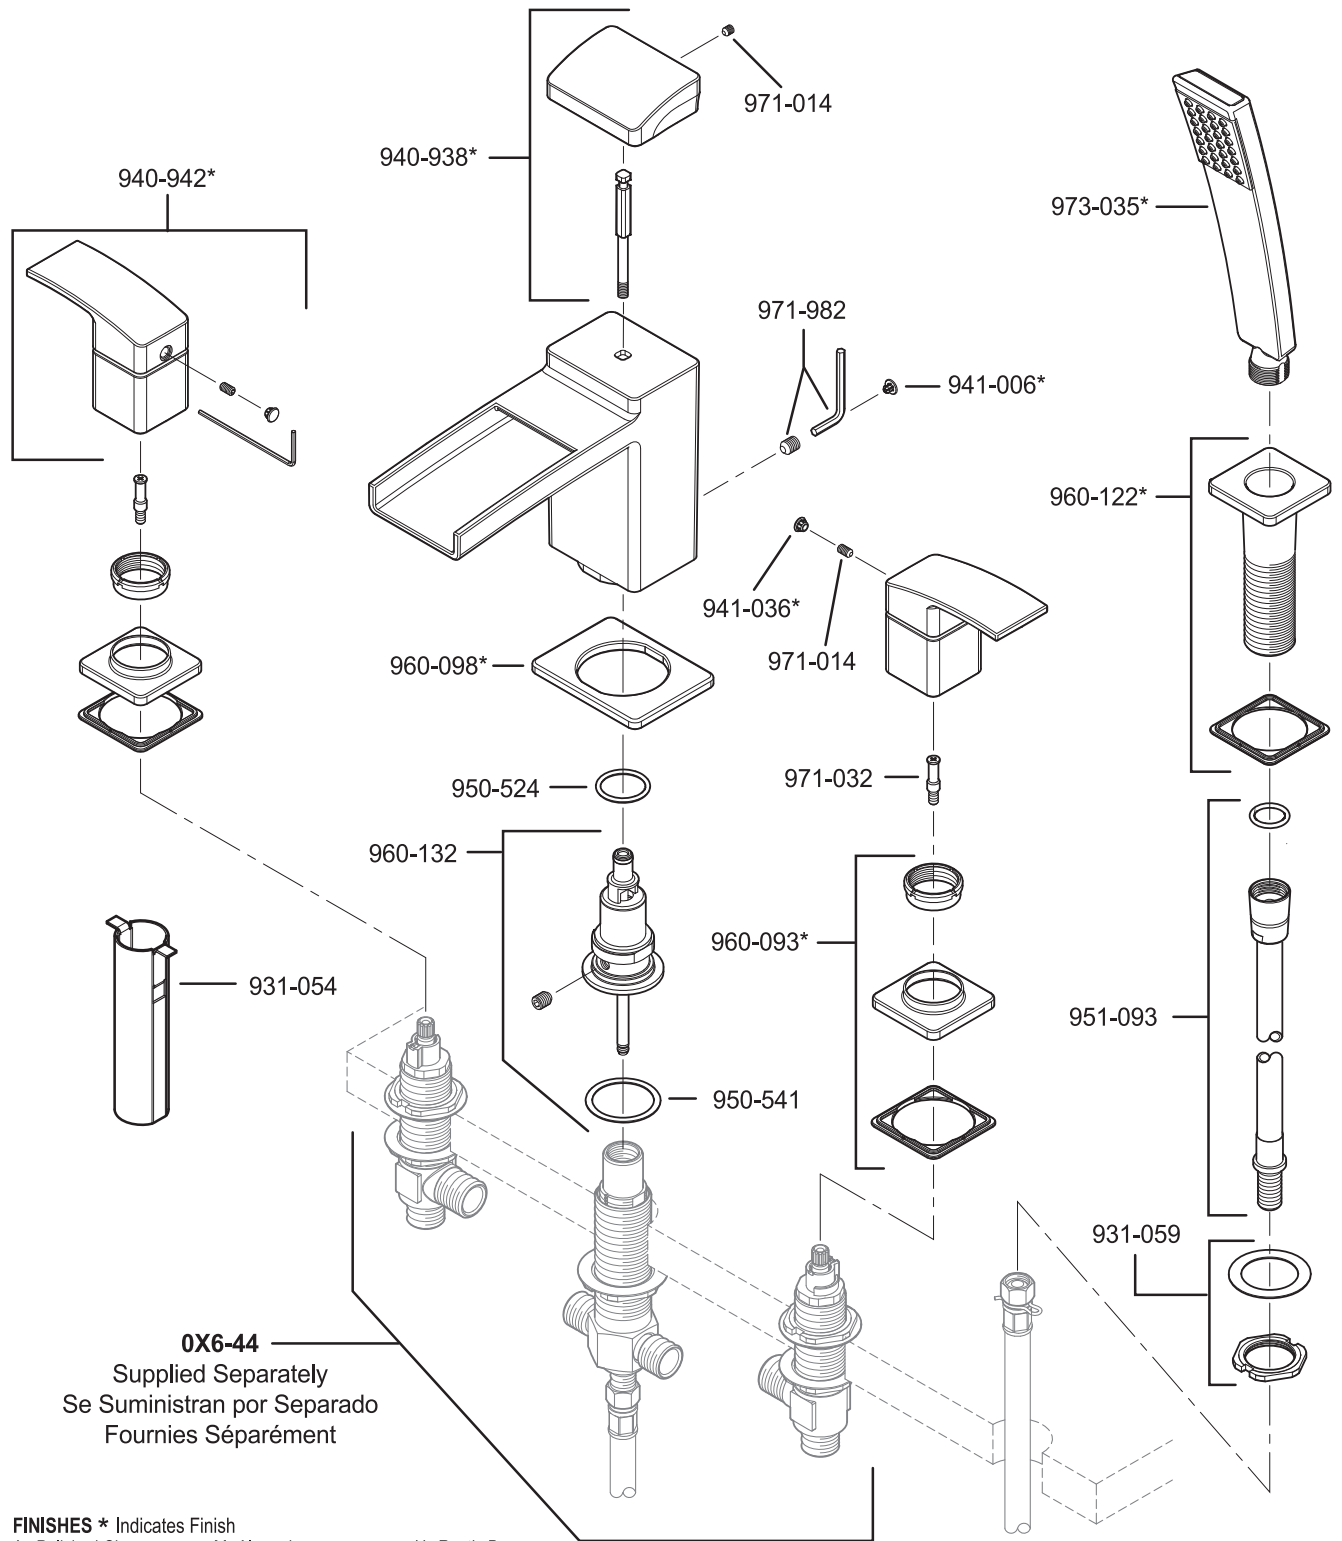

PARTS EXPLOSION

RT6 Series Kenzo™ 4-Hole Trim

FINISHES * Indicates Finish

A Polished Chrome	M Almond	U Rustic Bronze
B Black	N Antique Bronze	V PVD Polished Brass
E Rustic Pewter	P Polished Brass	W White
D PVD Polished Nickel	Q Satin Brass	Y Tuscan Bronze
J PVD Brushed Nickel	R Copper	Z Oil-Rubbed Bronze
K Satin Nickel	S Stainless Steel	
L Satin Stainless	T Biscuit	

All finishes not available on all parts

Pfister™