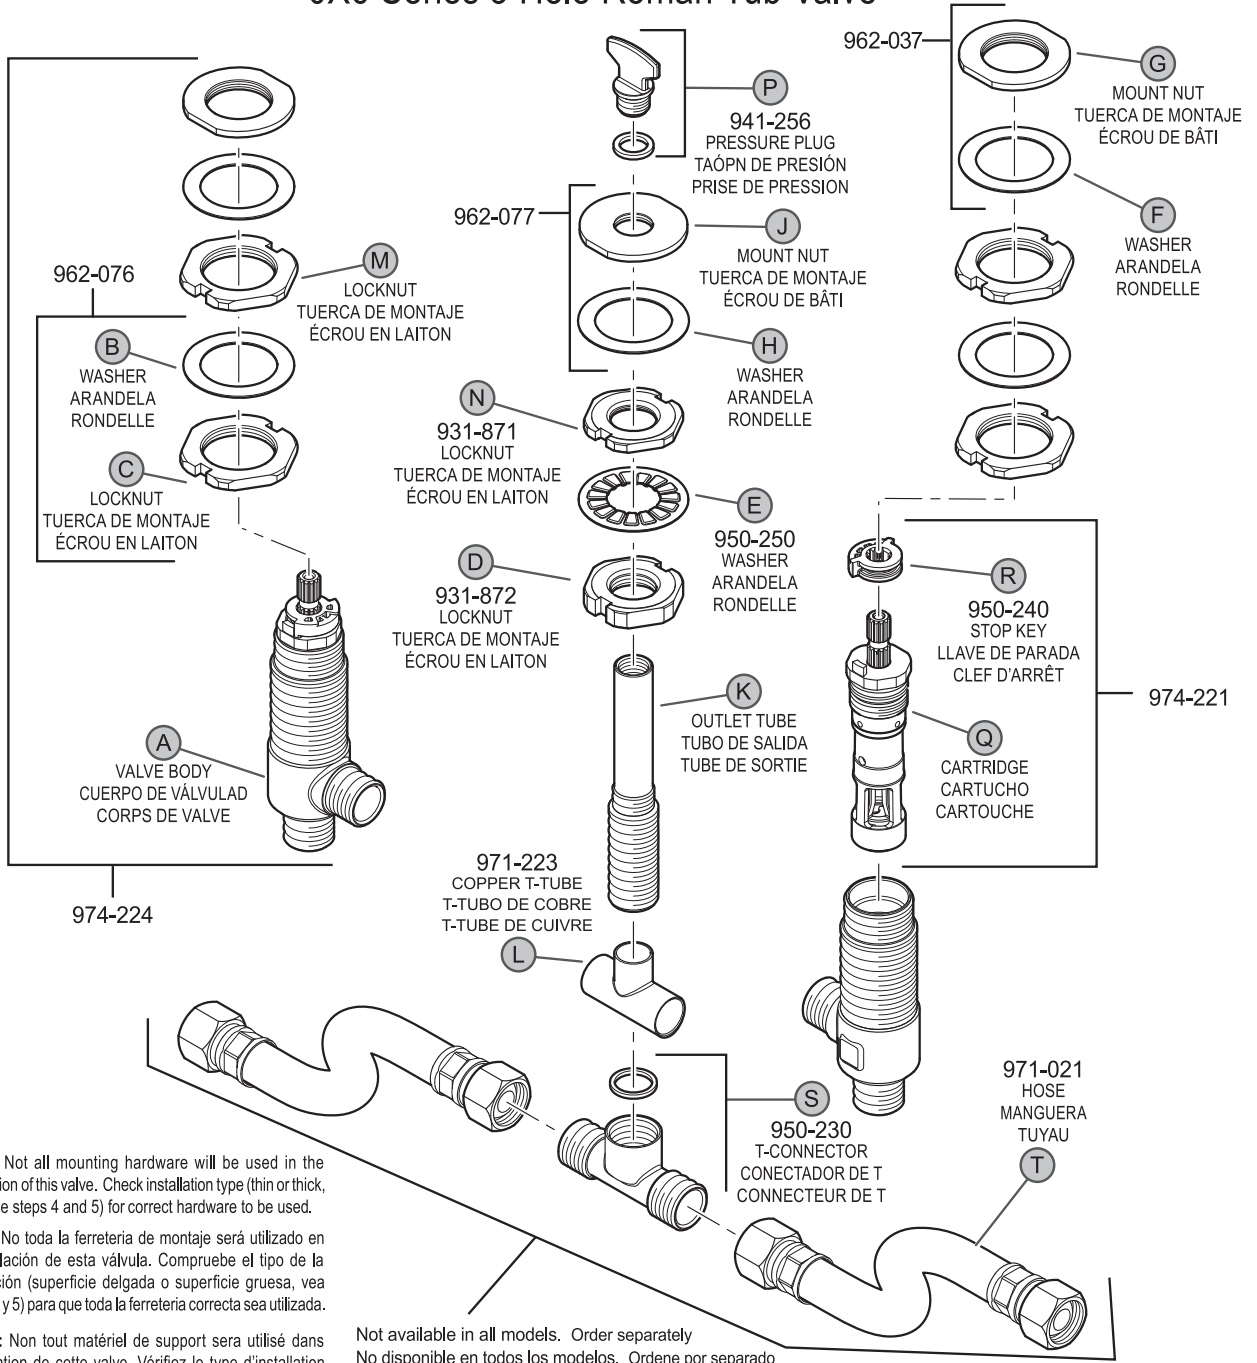

PARTS EXPLOSION

OX6 Series 3 Hole Roman Tub Valve

NOTE: Not all mounting hardware will be used in the installation of this valve. Check installation type (thin or thick, deck see steps 4 and 5) for correct hardware to be used.

NOTA: No toda la ferreteria de montaje será utilizado en la instalación de esta válvula. Compruebe el tipo de la instalación (superficie delgada o superficie gruesa, vea pasos 4 y 5) para que toda la ferreteria correcta sea utilizada.

NOTE : Non tout matériel de support sera utilisé dans l'installation de cette valve. Vérifiez le type d'installation (surface mince ou surface lourde, voyez des pas 4 et 5) pour que le matériel correct soit employé.

Not available in all models. Order separately
No disponible en todos los modelos. Ordene por separado
Non disponible dans tous les modèles. Ordonnez que séparément

FINISHES * Indicates Finish

A Polished Chrome	K Satin Nickel	U Rustic Bronze
B Black	L Satin Stainless Steel	V PVD Polished Brass
C Light Gray	P Polished Brass	W White
D PVD Polished Nickel	Q Fired Copper	Y Tuscan Bronze
E Rustic Pewter	R Antique Copper	AB Aged Brass
G Velvet Aged Bronze	S Stainless Steel	MC Midnight Chrome
J PVD Brushed Nickel	T Biscuit	

All finishes not available on all parts