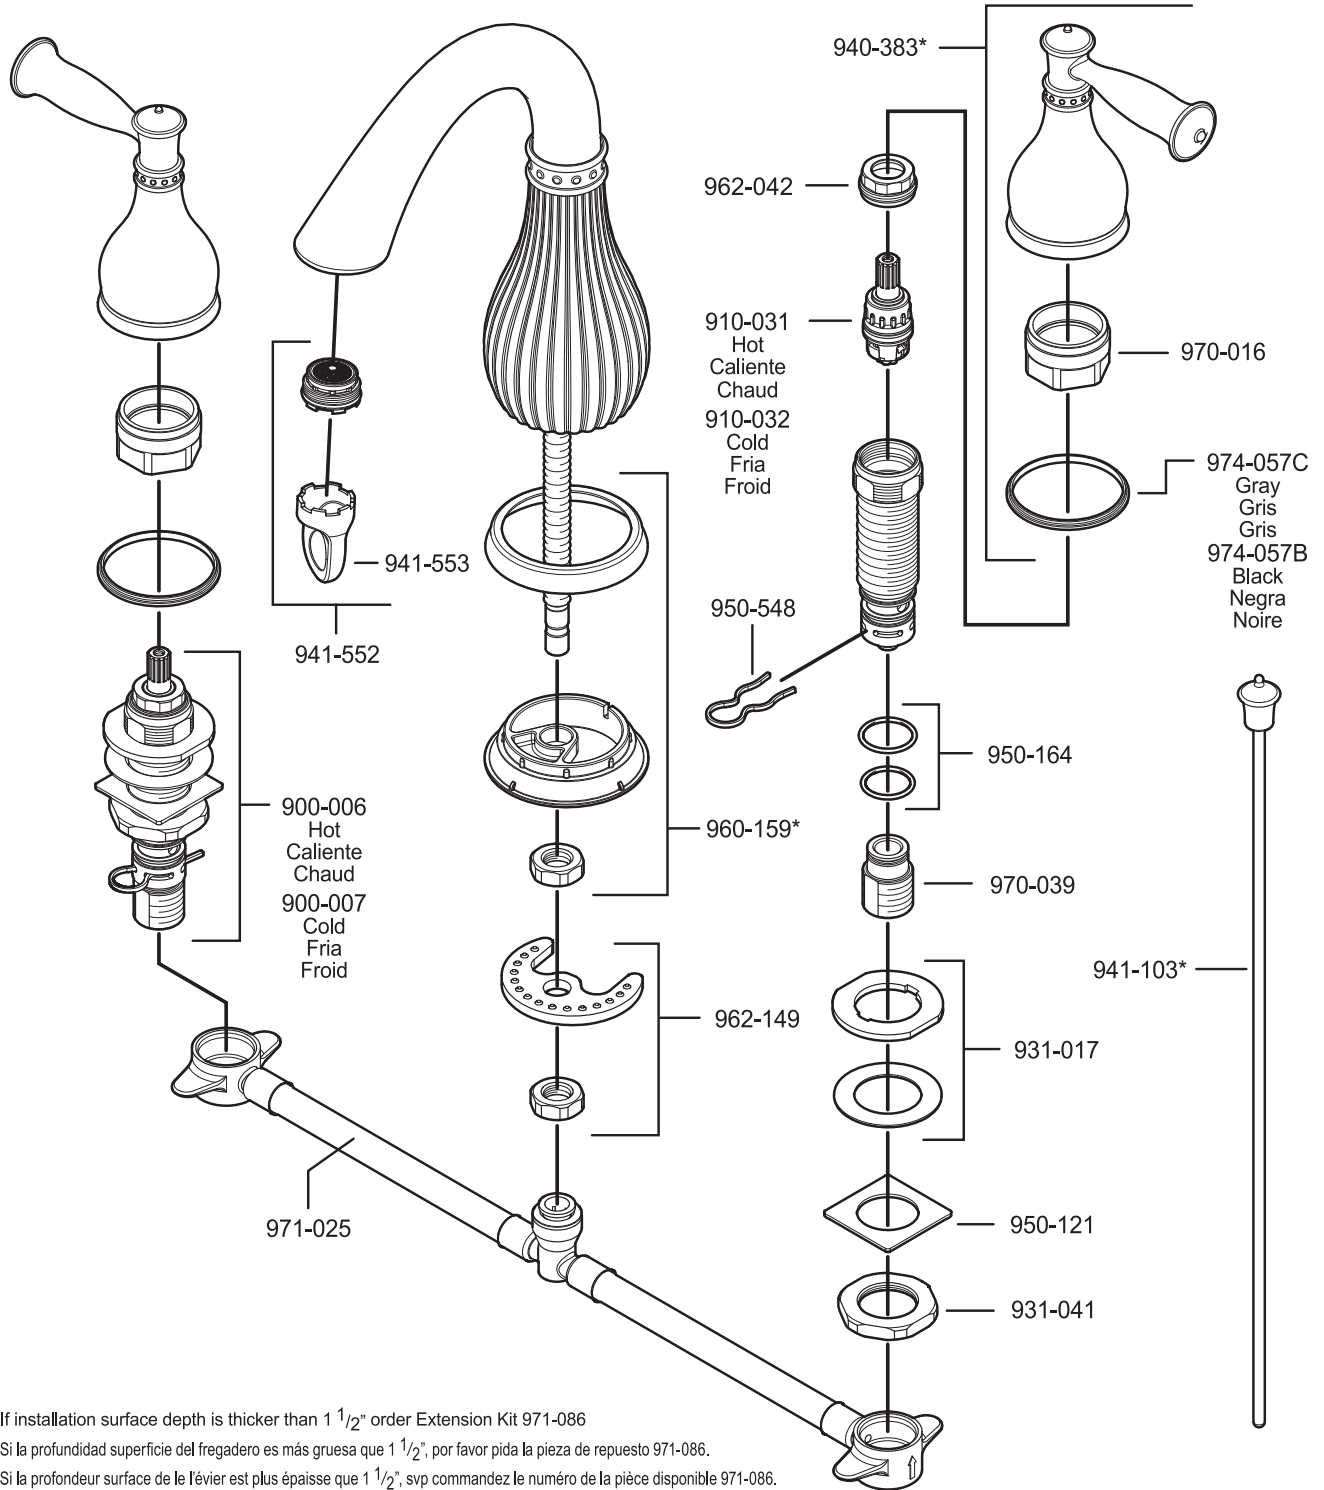

PARTS EXPLOSION

49 Series Virtue™ 8"-15" Widespread Lavatory Faucet

If installation surface depth is thicker than 1 1/2" order Extension Kit 971-086
Si la profundidad superficie del fregadero es más gruesa que 1 1/2", por favor pida la pieza de repuesto 971-086.
Si la profondeur surface de le évier est plus épaisse que 1 1/2", svp commandez le numéro de la pièce disponible 971-086.

1. **FINISHES *** Indicates Finish

A Polished Chrome	L Satin Stainless	T Biscuit
B Black	M Almond	U Rustic Bronze
D PVD Polished Nickel	N Antique Bronze	V PVD Polished Brass
E Rustic Pewter	P Polished Brass	W White
J PVD Brushed Nickel	Q Satin Brass	Y Tuscan Bronze
G Velvet Aged Bronze	R Copper	Z Oil-Rubbed Bronze
K Satin Nickel	S Stainless Steel	

All finishes not available on all parts

Pfister™