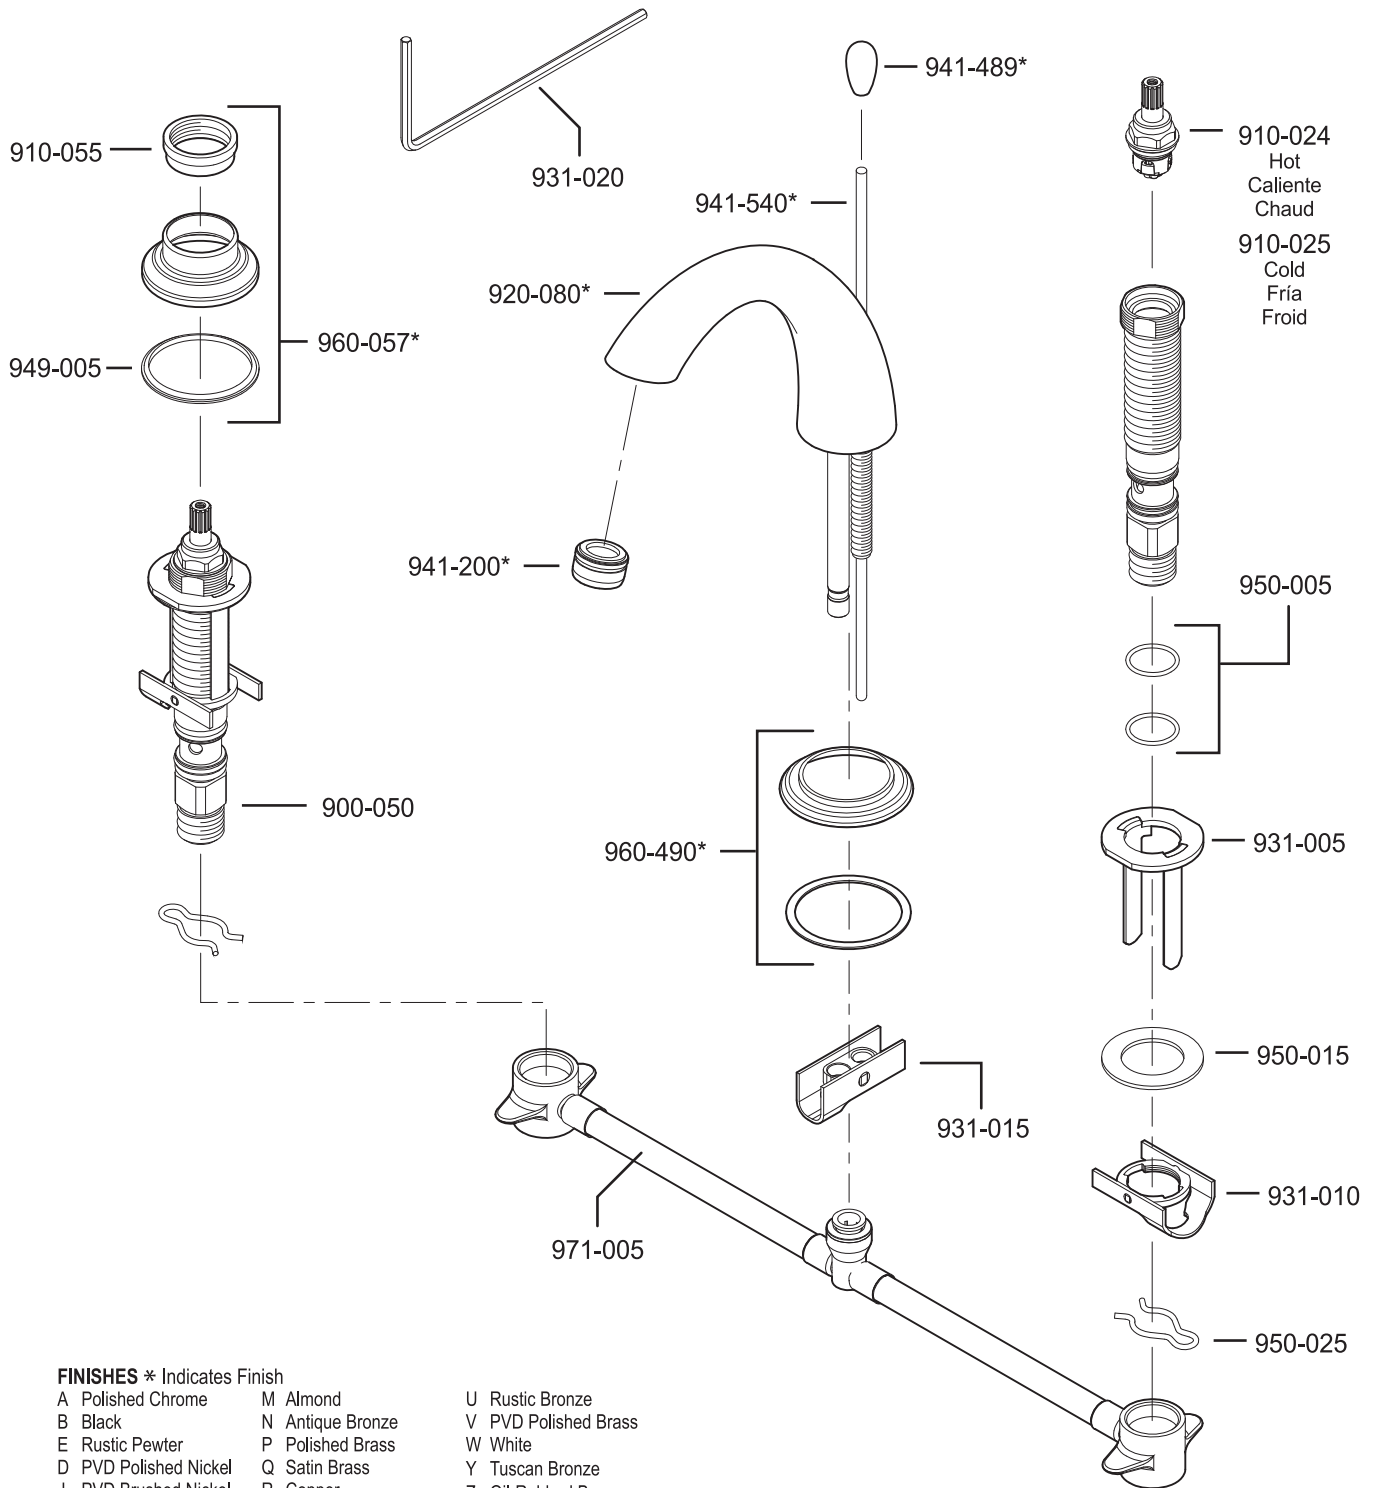

All finishes not available on all parts

PARTS EXPLOSION

49 Series Savannah™ Collection 8"-15" Widespread Lavatory Faucet

PARTS EXPLOSION

49 Series Carmel® Collection 8"-15" Widespread Lavatory Faucet

- FINISHES * Indicates Finish**
- | | | |
|-----------------------|-------------------|----------------------|
| A Polished Chrome | M Almond | U Rustic Bronze |
| B Black | N Antique Bronze | V PVD Polished Brass |
| E Rustic Pewter | P Polished Brass | W White |
| D PVD Polished Nickel | Q Satin Brass | Y Tuscan Bronze |
| J PVD Brushed Nickel | R Copper | Z Oil-Rubbed Bronze |
| K Satin Nickel | S Stainless Steel | |
| L Satin Stainless | T Biscuit | |