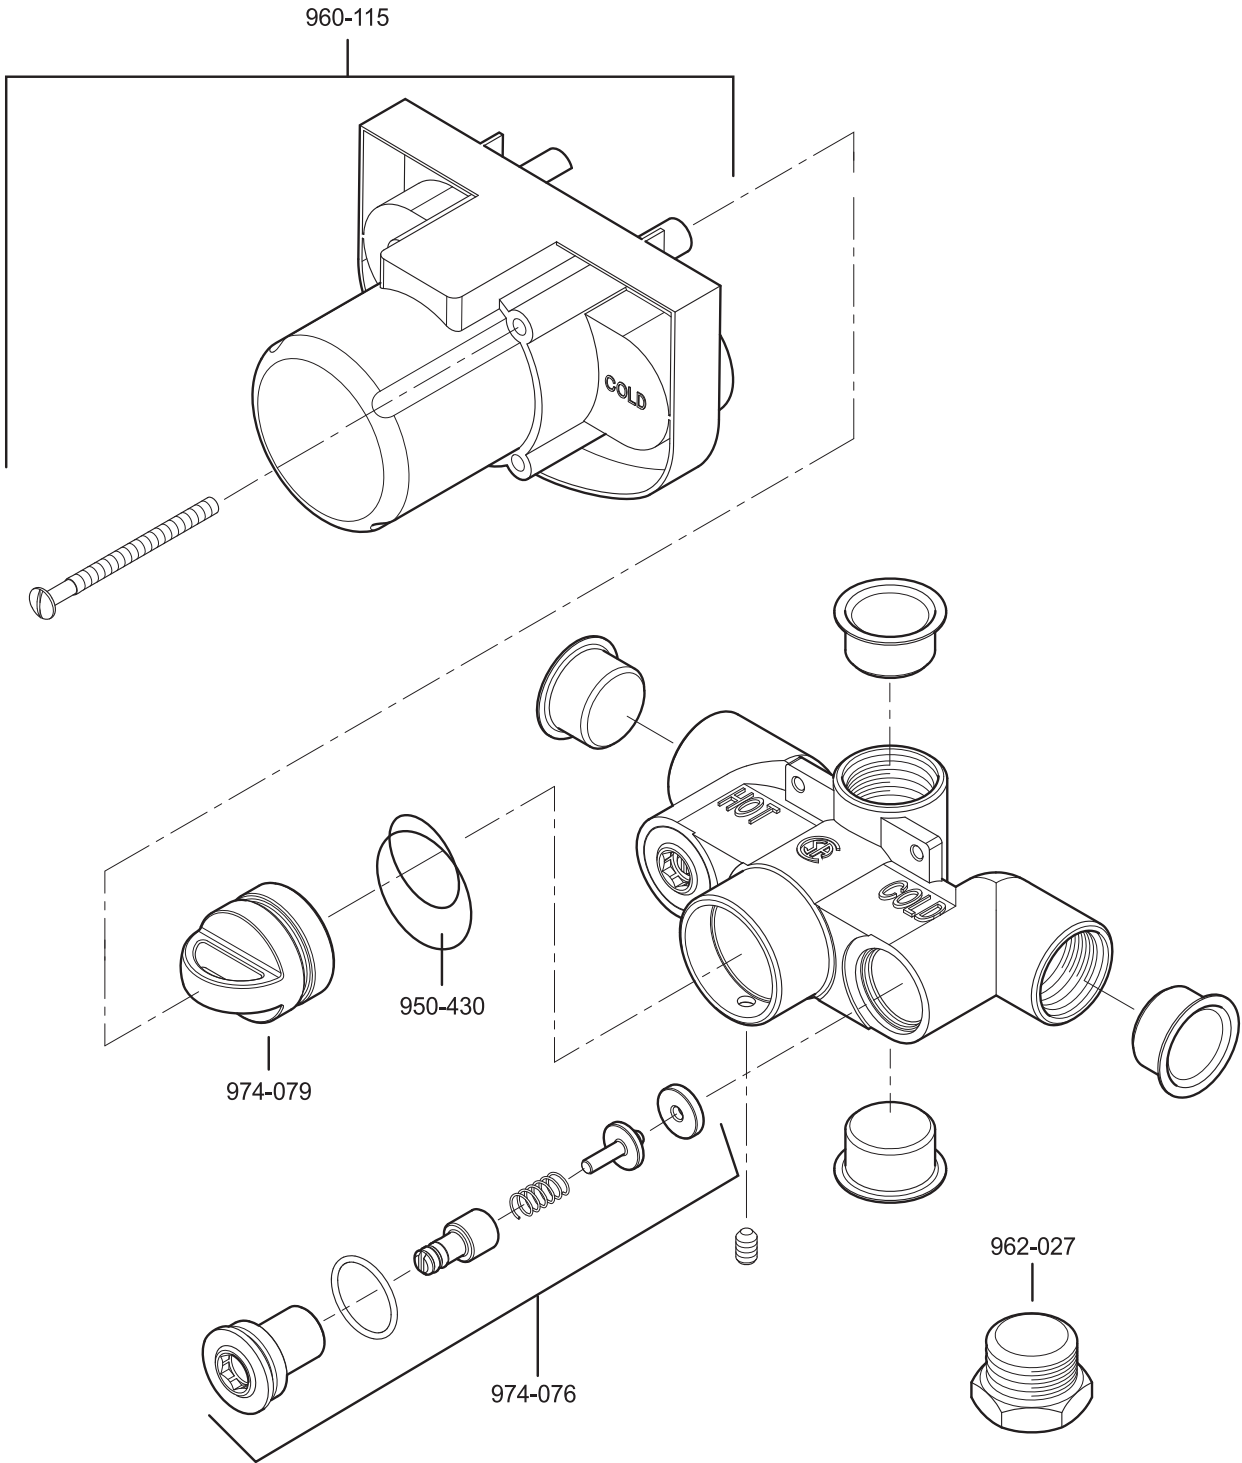

PARTS EXPLOSION

OT8 Series - 3/4" Shower System - Thermostatic Valve

1. **FINISHES** * Indicates Finish

A Polished Chrome	M Almond	U Rustic Bronze
B Black	N Antique Bronze	V PVD Polished Brass
E Rustic Pewter	P Polished Brass	W White
D PVD Polished Nickel	Q Satin Brass	Y Tuscan Bronze
J PVD Brushed Nickel	R Copper	Z Oil-Rubbed Bronze
K Satin Nickel	S Stainless Steel	
L Satin Stainless	T Biscuit	

All finishes not available on all parts