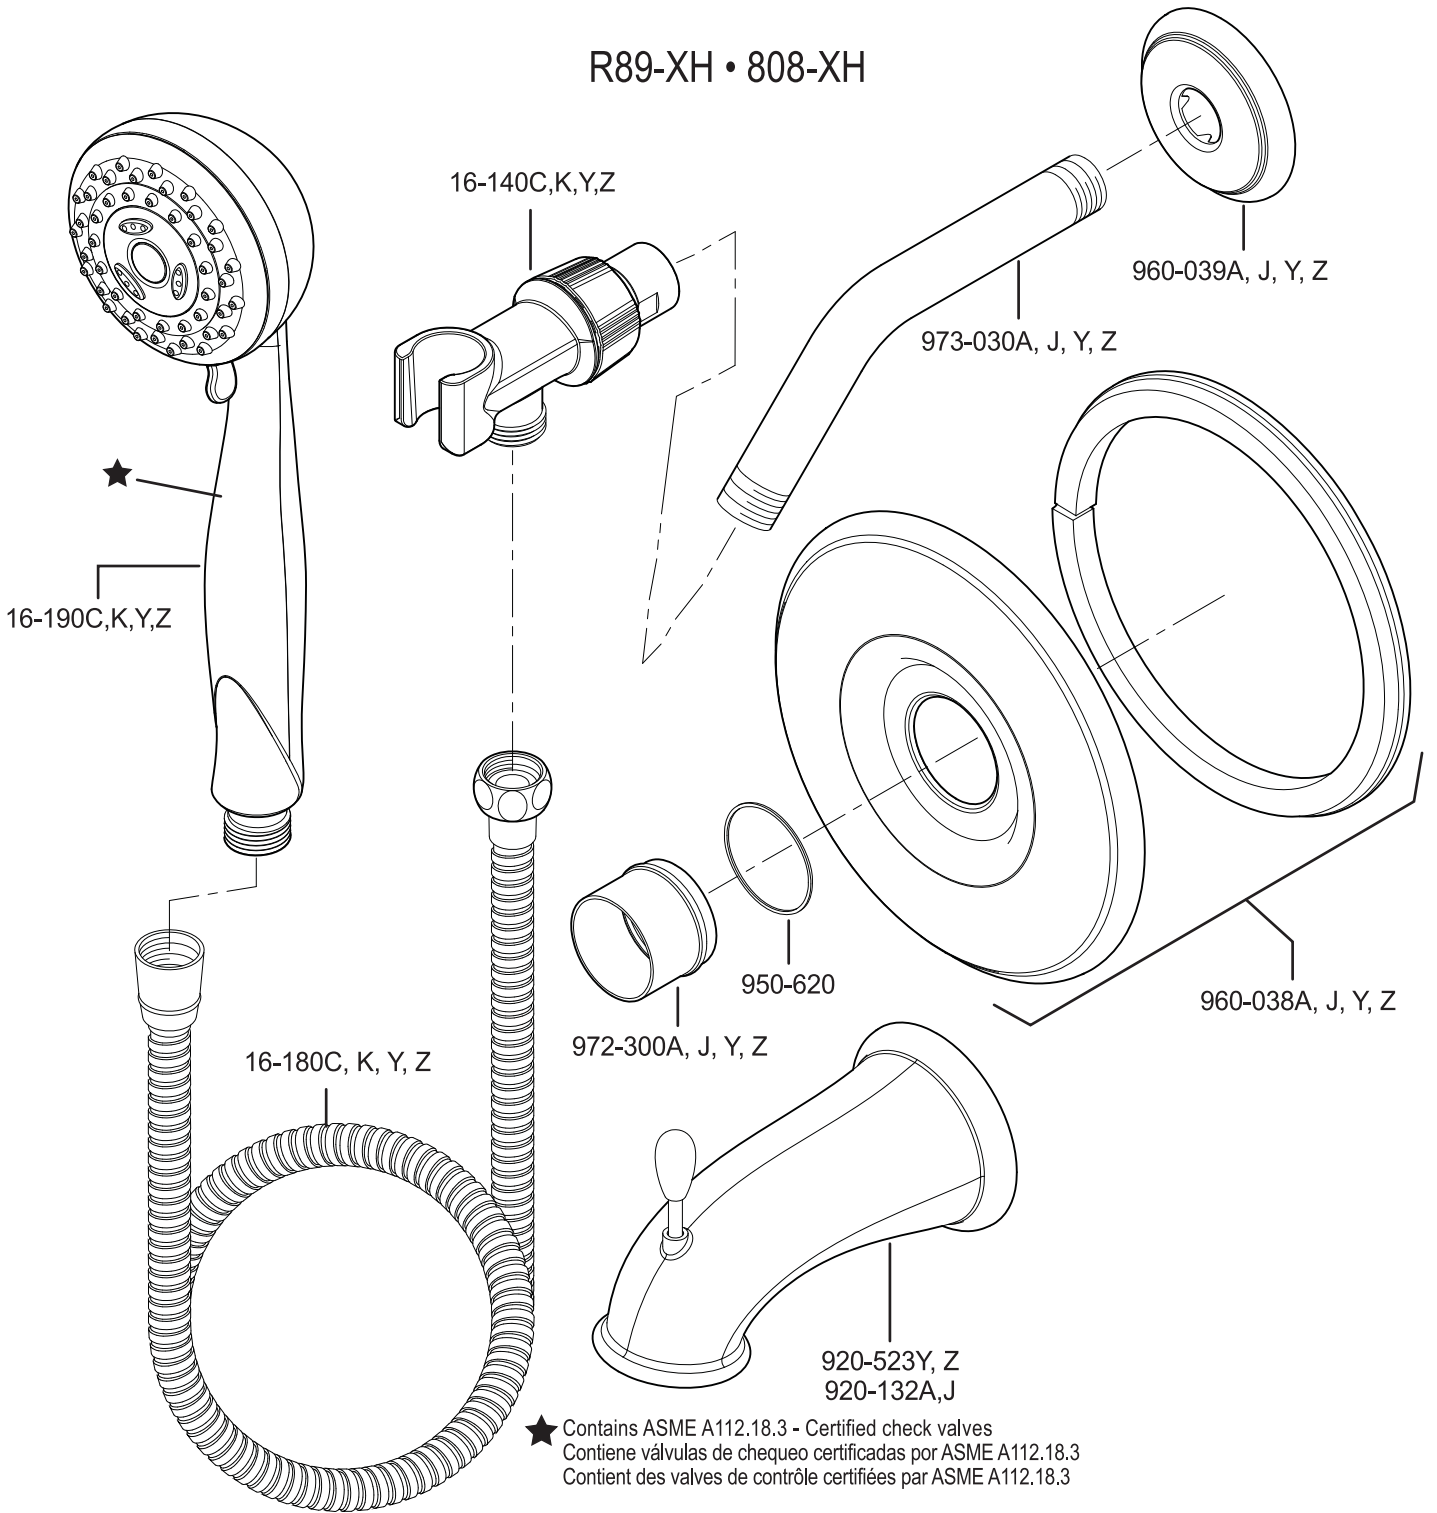

PARTS EXPLOSION

R89-XH • 808-XH

A,C	Polished Chrome	Cromo Pulido	Chrome Poli
J,K	PVD Brushed Nickel	PVD Niquel Cepillado	PVD Nickel Brosse
Y	Tuscan Bronze	Bronce Toscano	Bronze Le Toscan
Z	Oil Rubbed Bronze	Bronce Frotado Con Aceite	Bronze Huilé

Pfister™