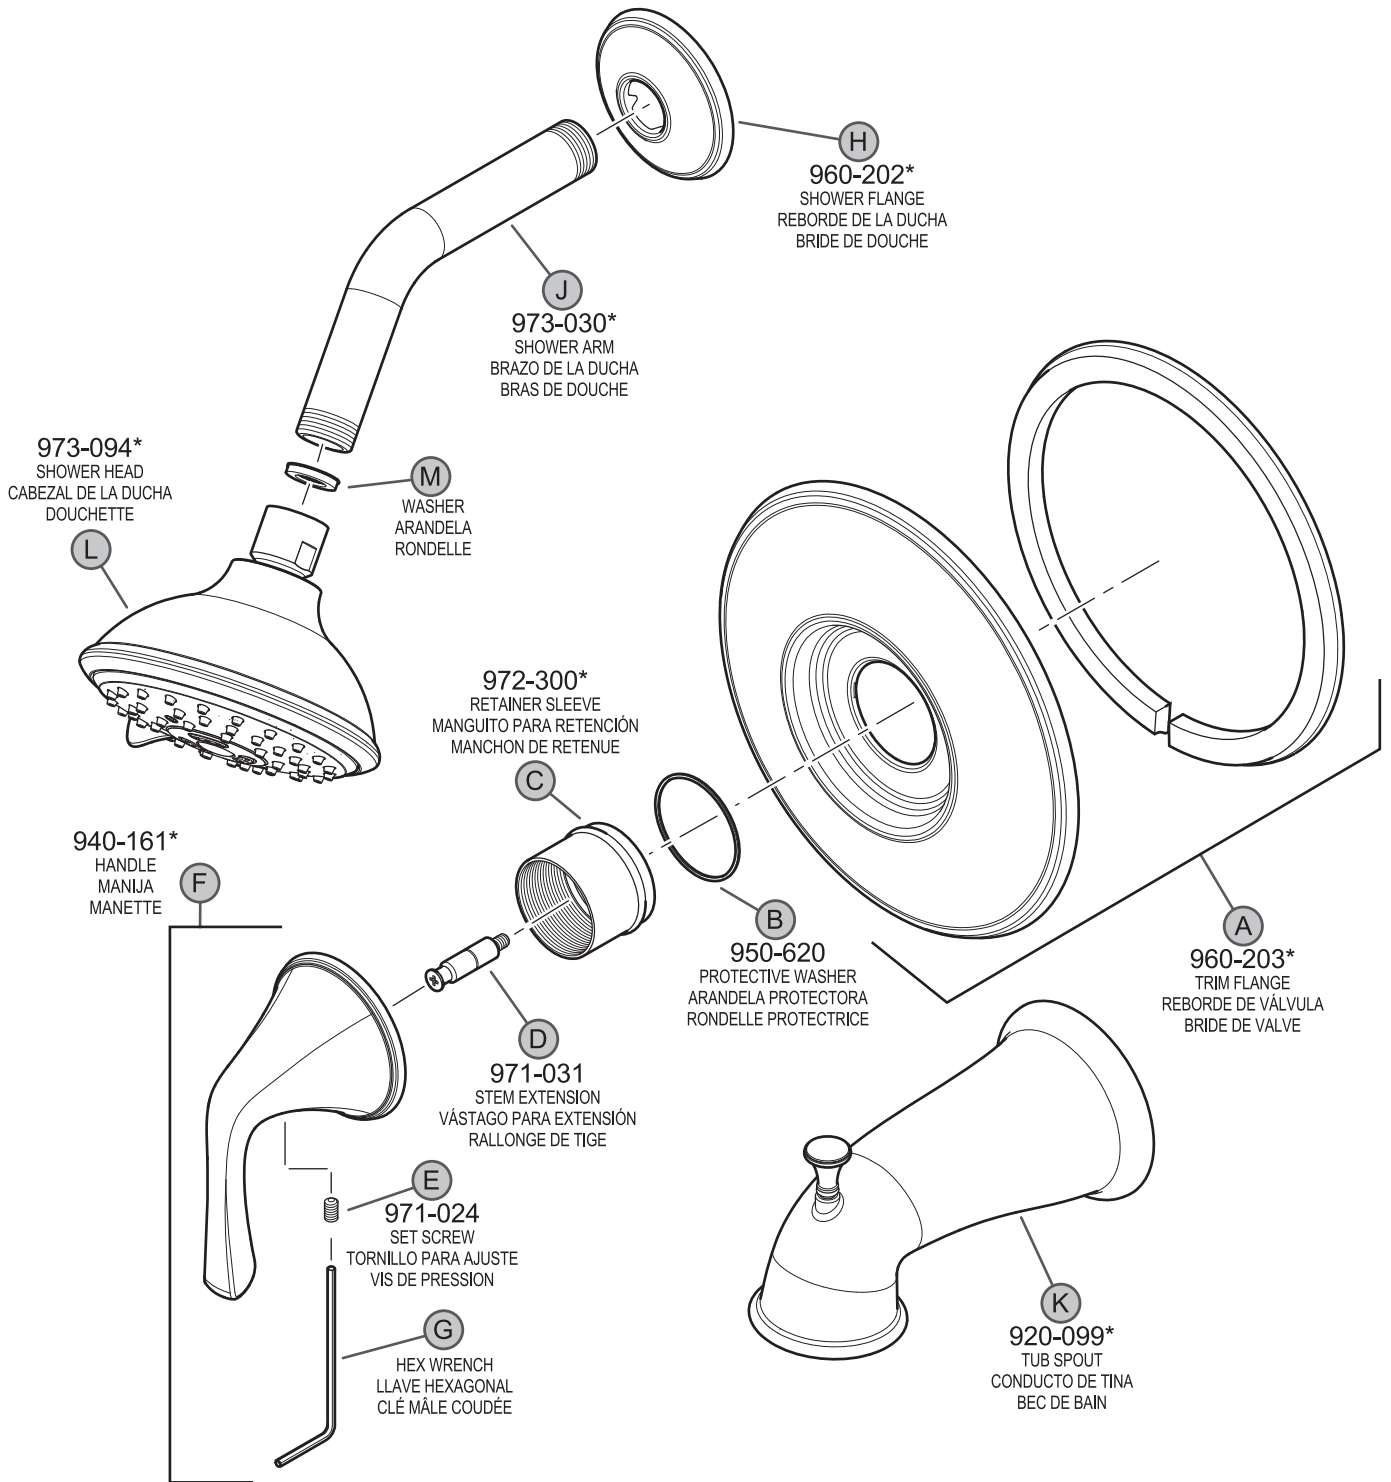

PARTS EXPLOSION

8P8-SL

A	Polished Chrome	Cromo Pulido	Chrome Poli
J	PVD Brushed Nickel	PVD Niquel Cepillado	PVD Nickel Brosse

Pfister™