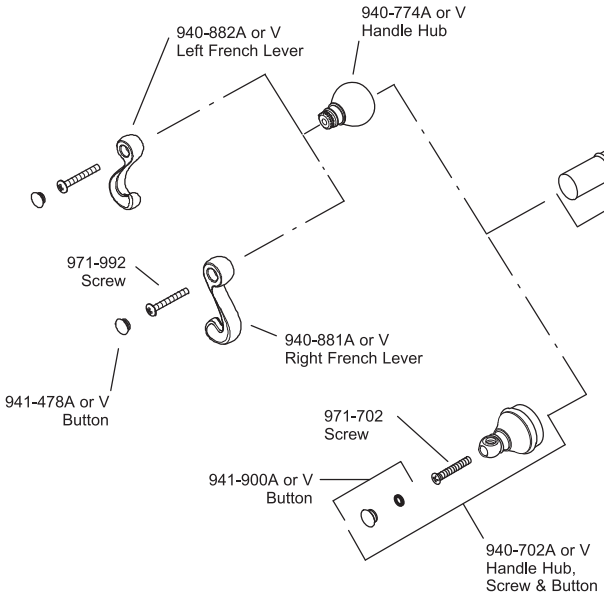

O-Ring

CAUTION: Be sure to position Valve Body correctly in wall, "SHOWER" marking up and "TUB" marking down.

- FINISHES * Indicates Finish**
- | | | |
|-----------------------|-------------------|----------------------|
| A Polished Chrome | M Almond | U Rustic Bronze |
| B Black | N Antique Bronze | V PVD Polished Brass |
| E Rustic Pewter | P Polished Brass | W White |
| D PVD Polished Nickel | Q Satin Brass | Y Tuscan Bronze |
| J PVD Brushed Nickel | R Copper | Z Oil-Rubbed Bronze |
| K Satin Nickel | S Stainless Steel | |
| L Satin Stainless | T Biscuit | |