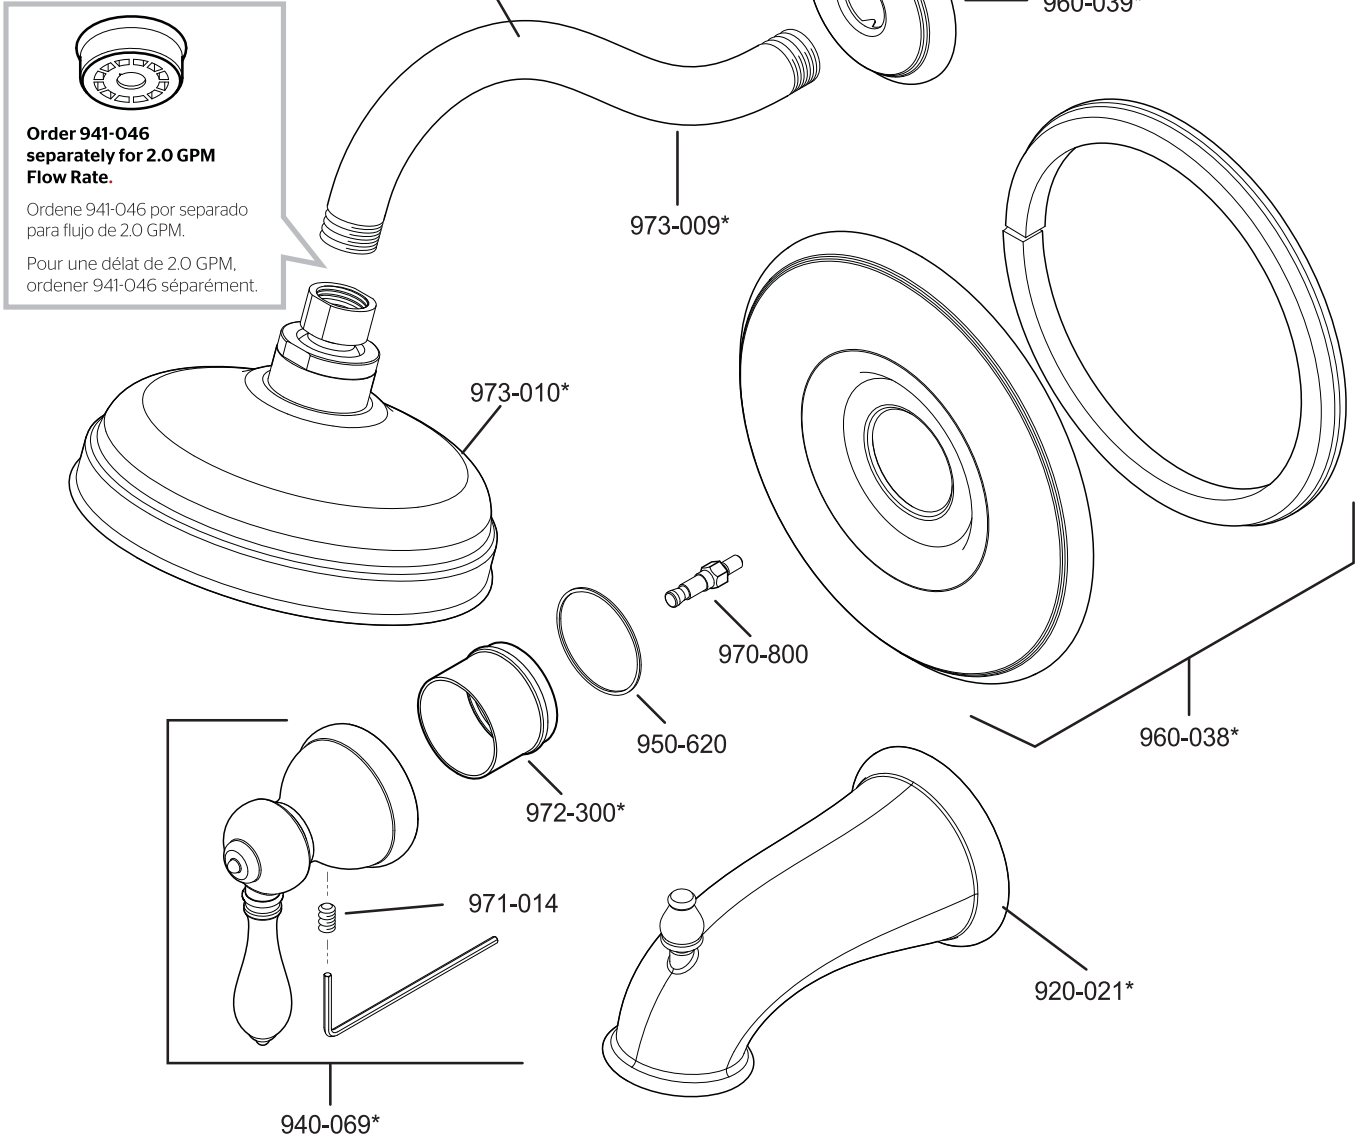

PARTS EXPLOSION

R89-XM • 808-XM • G89-XM

An extended Shower Arm (973-019*) can be ordered separately.
Un brazo de ducha extendido (973-019*) se puede ordenar por separado.
Un bras de douche prolongé (973-019*) un être commandé séparément.

A	Polished Chrome	Cromo Pulido	Chrome Poli
E	Rustic Pewter	Peltre Rústico	Étain Rustique
J	PVD Brushed Nickel	PVD Niquel Cepillado	PVD Nickel Brosse
U	Rustic Bronze	Bronce Rústico	Bronze Rustique
Y	Tuscan Bronze	Bronce Toscano	Bronze Le Toscan
Z	Oil Rubbed Bronze	Bronce Frotado Con Aceite	Bronze Huilé