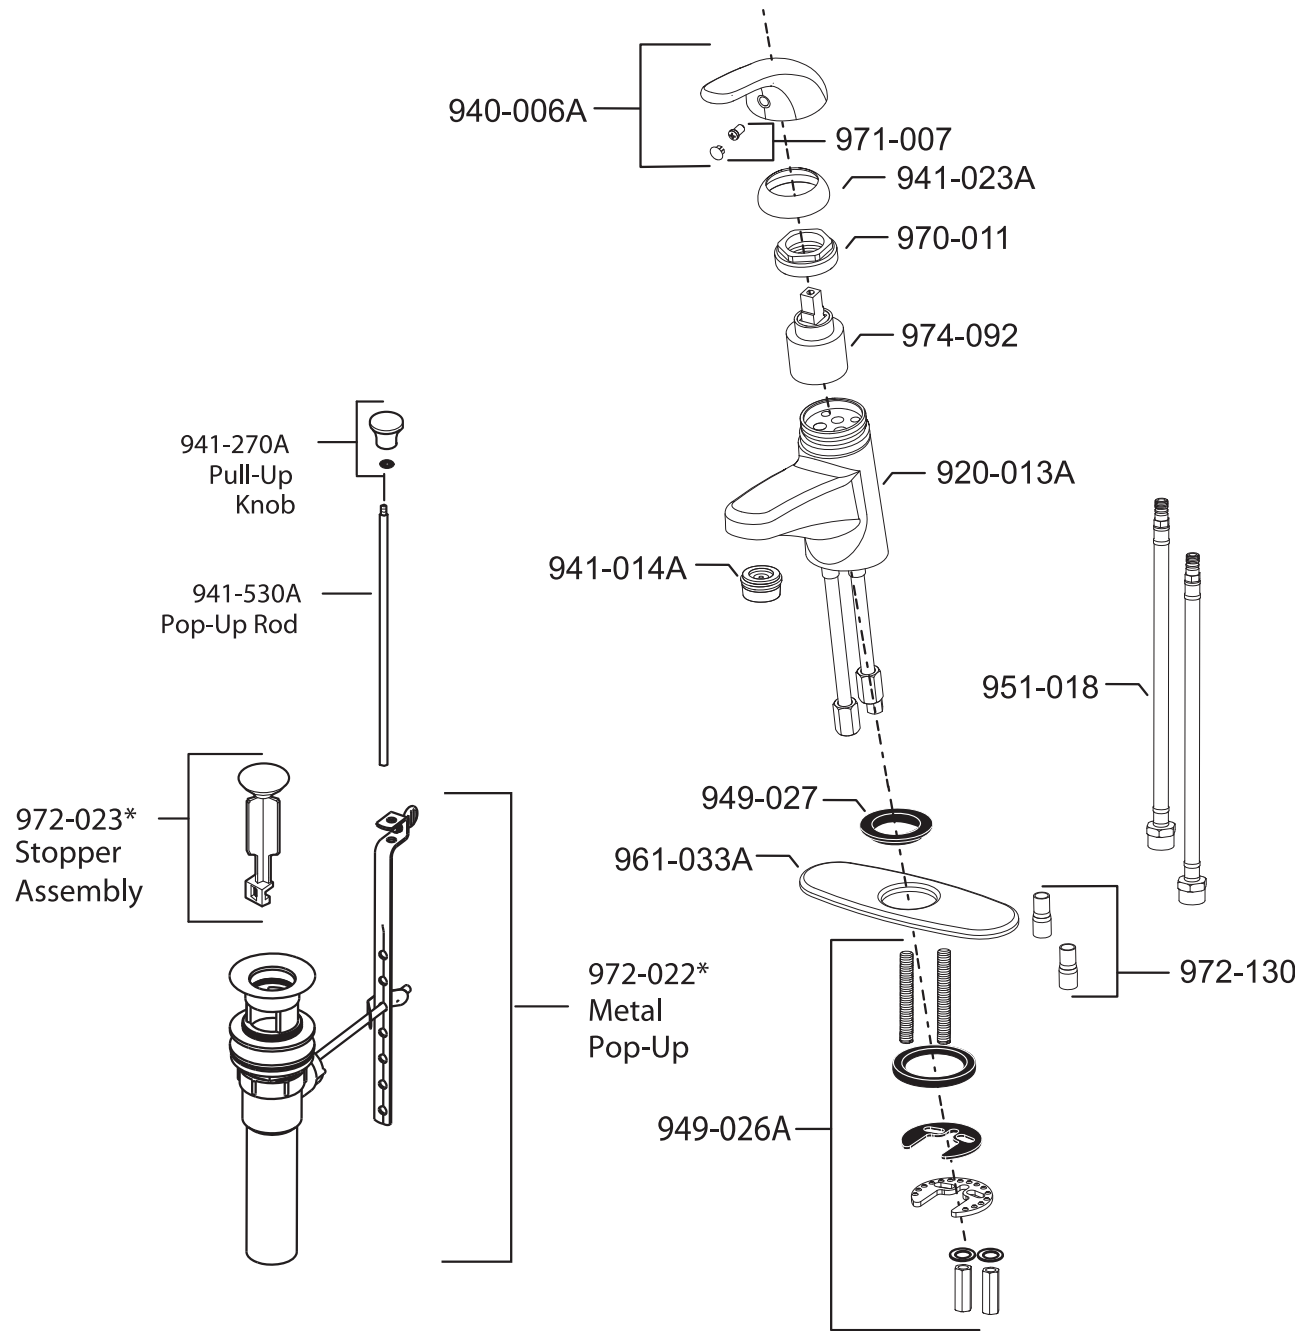

PARTS EXPLOSION

Professional Series 4" Centerset Lavatory Faucet

FINISHES * Indicates Finish

A Polished Chrome	M Almond	U Rustic Bronze
B Black	N Antique Bronze	V PVD Polished Brass
E Rustic Pewter	P Polished Brass	W White
D PVD Polished Nickel	Q Satin Brass	Y Tuscan Bronze
J PVD Brushed Nickel	R Copper	Z Oil-Rubbed Bronze
K Satin Nickel	S Stainless Steel	
L Satin Stainless	T Biscuit	

All finishes not available on all parts

Pfister™