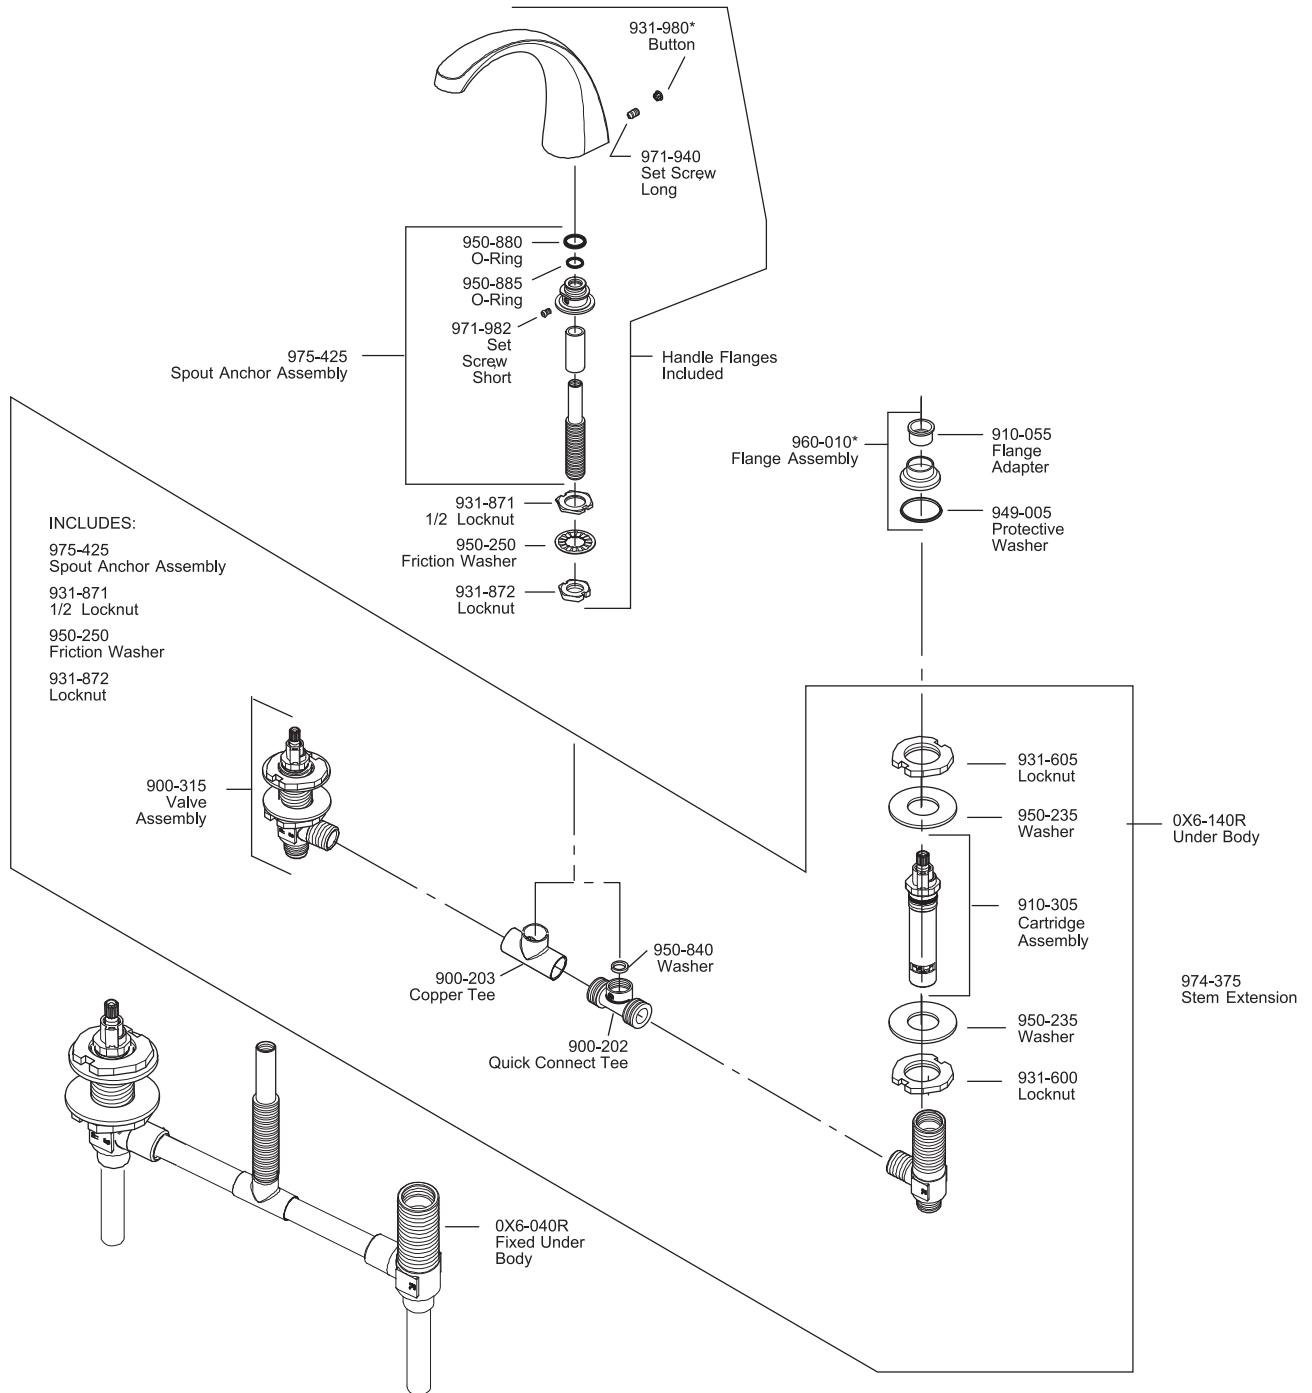

PARTS EXPLOSION

RT6 Series Parisa® Spout

BODIES AND HHL HUB AND HANDLE TRIM KITS SUPPLIED SEPARATELY

FINISHES * Indicates Finish

A Polished Chrome	M Almond	U Rustic Bronze
B Black	N Antique Bronze	V PVD Polished Brass
E Rustic Pewter	P Polished Brass	W White
D PVD Polished Nickel	Q Satin Brass	Y Tuscan Bronze
J PVD Brushed Nickel	R Copper	Z Oil-Rubbed Bronze
K Satin Nickel	S Stainless Steel	
L Satin Stainless	T Biscuit	

All finishes not available on all parts

Pfister™