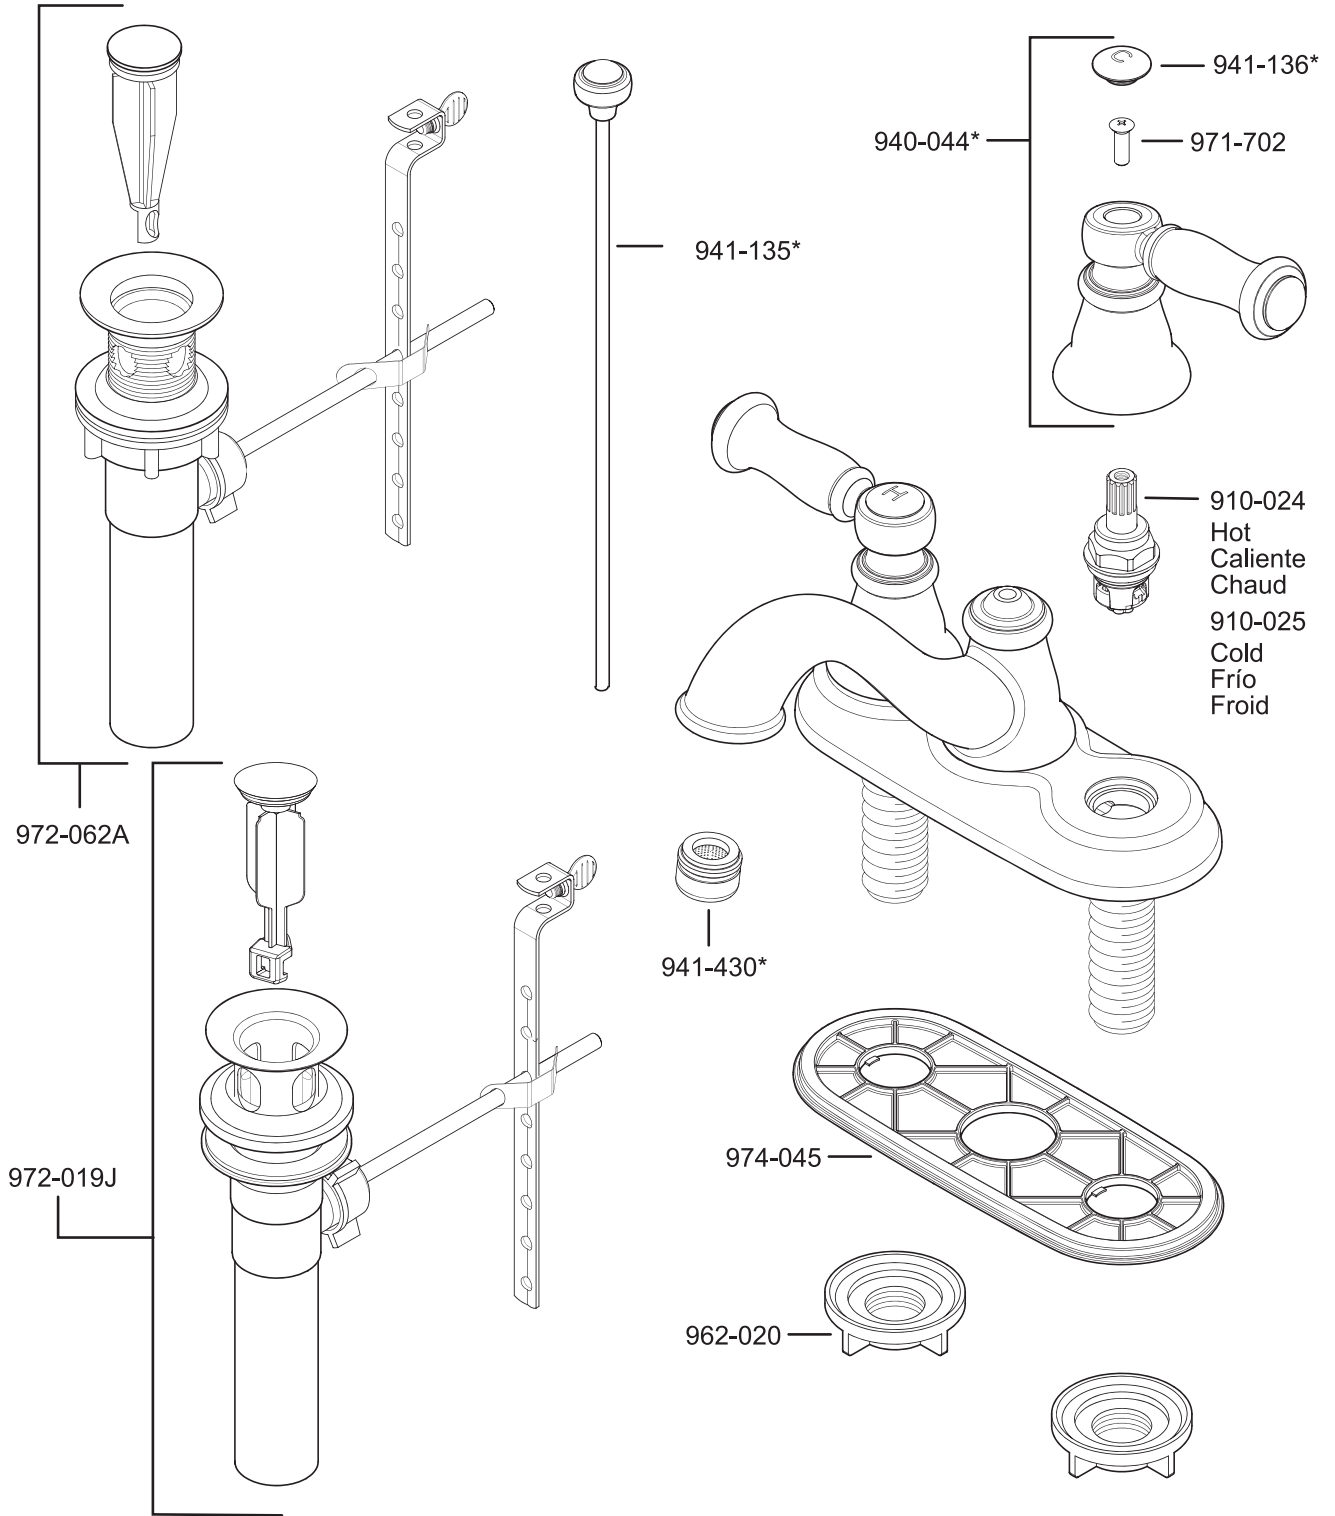

PARTS EXPLOSION

48 Series Bristol™ Collection 4" Centerset Lavatory Faucet

FINISHES * Indicates Finish

A Polished Chrome	M Almond	U Rustic Bronze
B Black	N Antique Bronze	V PVD Polished Brass
E Rustic Pewter	P Polished Brass	W White
D PVD Polished Nickel	Q Satin Brass	Y Tuscan Bronze
J PVD Brushed Nickel	R Copper	Z Oil-Rubbed Bronze
K Satin Nickel	S Stainless Steel	
L Satin Stainless	T Biscuit	

All finishes not available on all parts

Pfister™