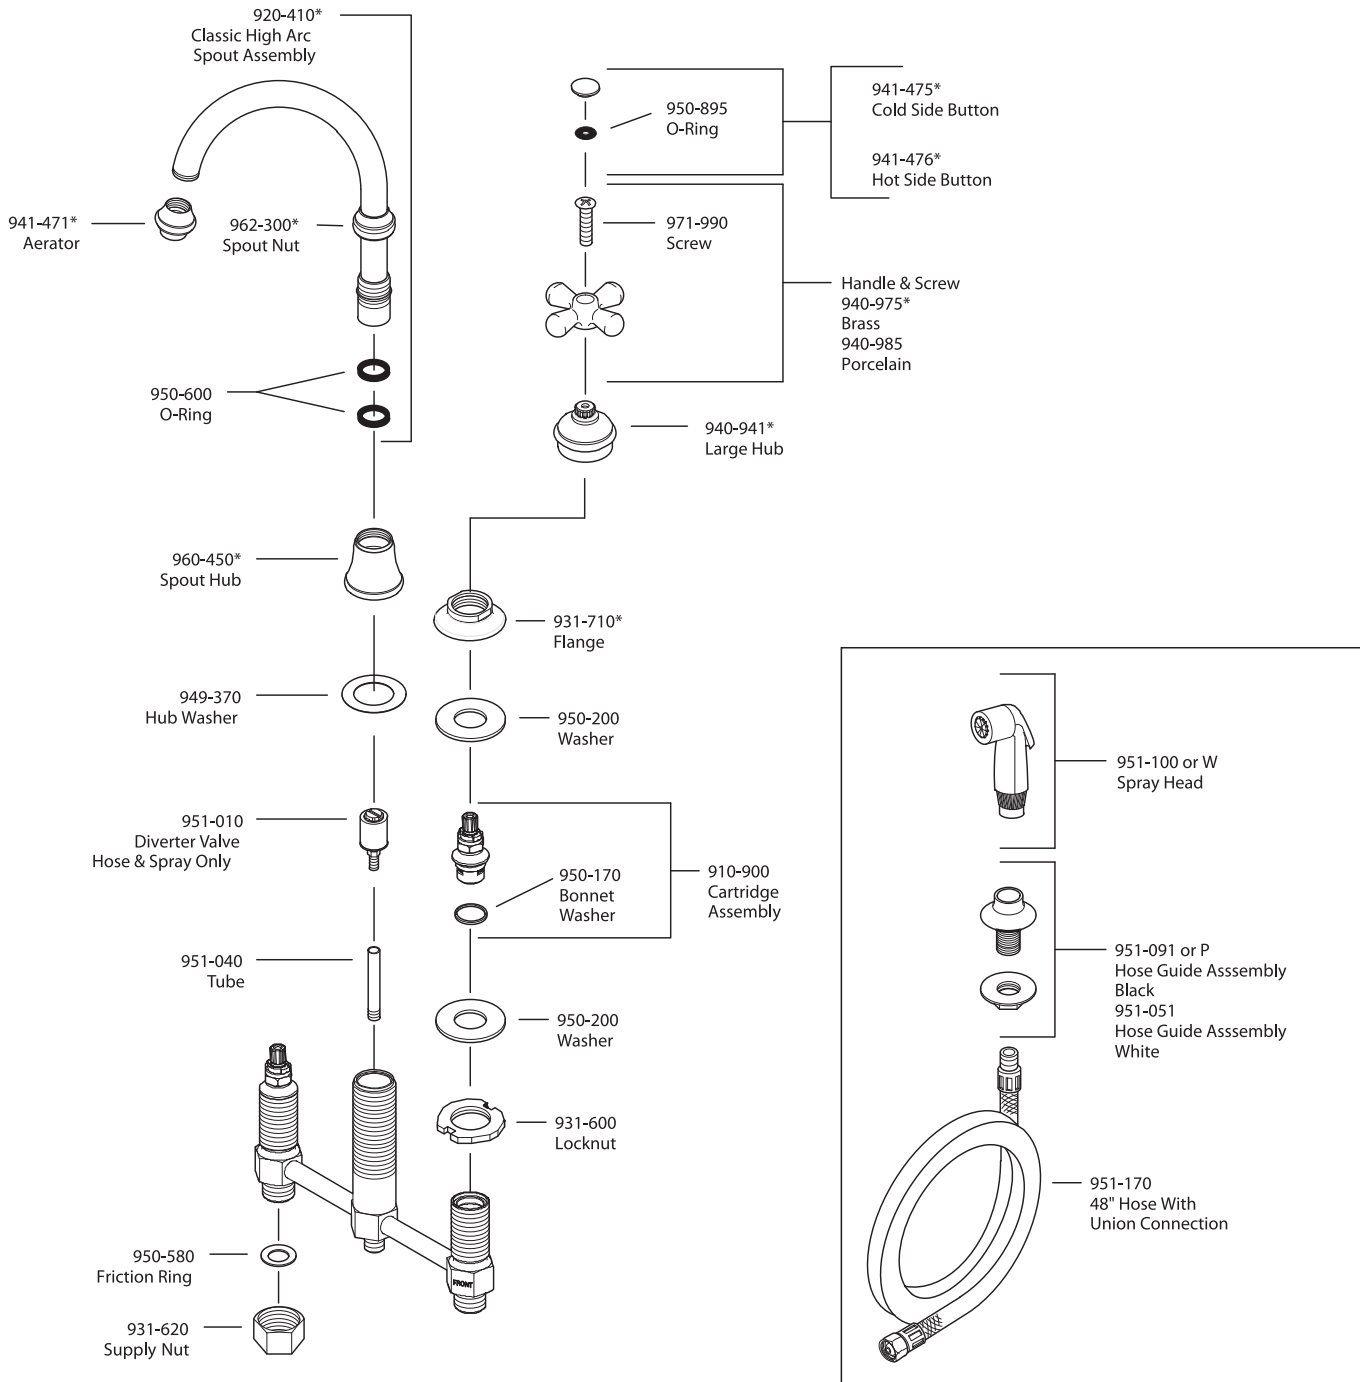

PARTS EXPLOSION

H31 Series 8" Concealed Deck Cross Trim

FINISHES * Indicates Finish

A Polished Chrome	M Almond	U Rustic Bronze
B Black	N Antique Bronze	V PVD Polished Brass
E Rustic Pewter	P Polished Brass	W White
D PVD Polished Nickel	Q Satin Brass	Y Tuscan Bronze
J PVD Brushed Nickel	R Copper	Z Oil-Rubbed Bronze
K Satin Nickel	S Stainless Steel	
L Satin Stainless	T Biscuit	

All finishes not available on all parts

Pfister™