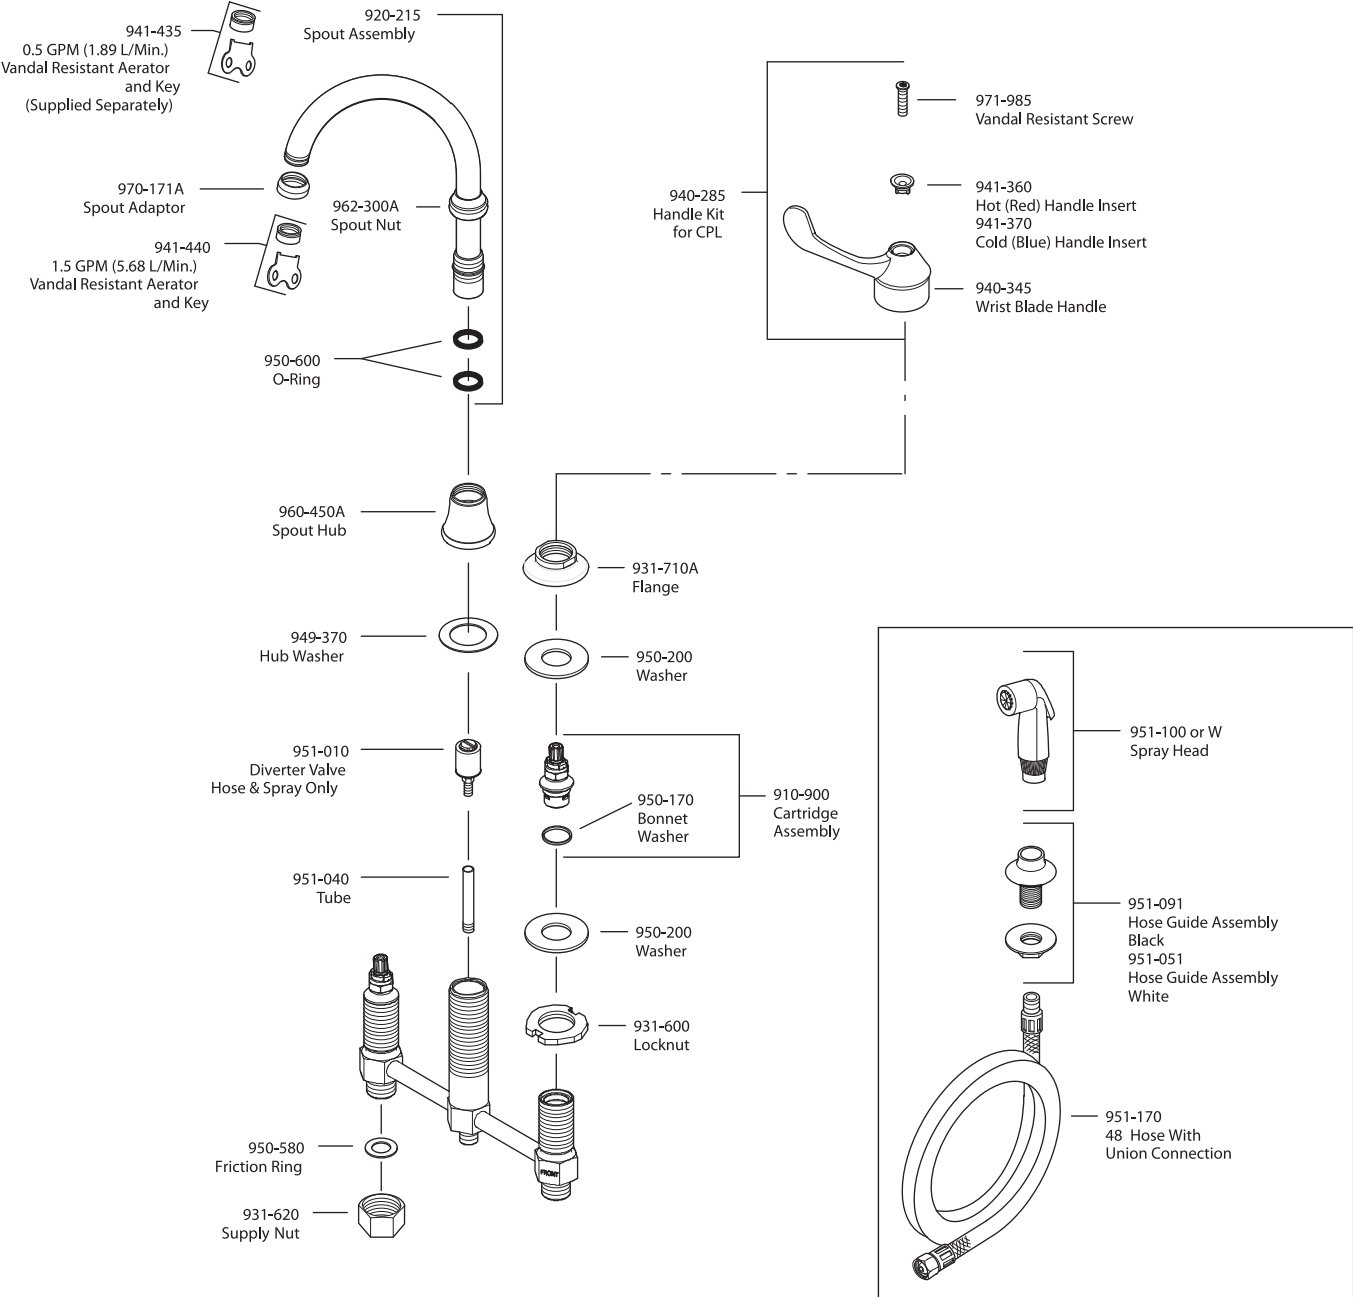

PARTS EXPLOSION

C31 Series 8" Concealed Deck CPL Trim

1. **FINISHES * Indicates Finish**

A Polished Chrome	M Almond	U Rustic Bronze
B Black	N Antique Bronze	V PVD Polished Brass
E Rustic Pewter	P Polished Brass	W White
D PVD Polished Nickel	Q Satin Brass	Y Tuscan Bronze
J PVD Brushed Nickel	R Copper	Z Oil-Rubbed Bronze
K Satin Nickel	S Stainless Steel	
L Satin Stainless	T Biscuit	

All finishes not available on all parts