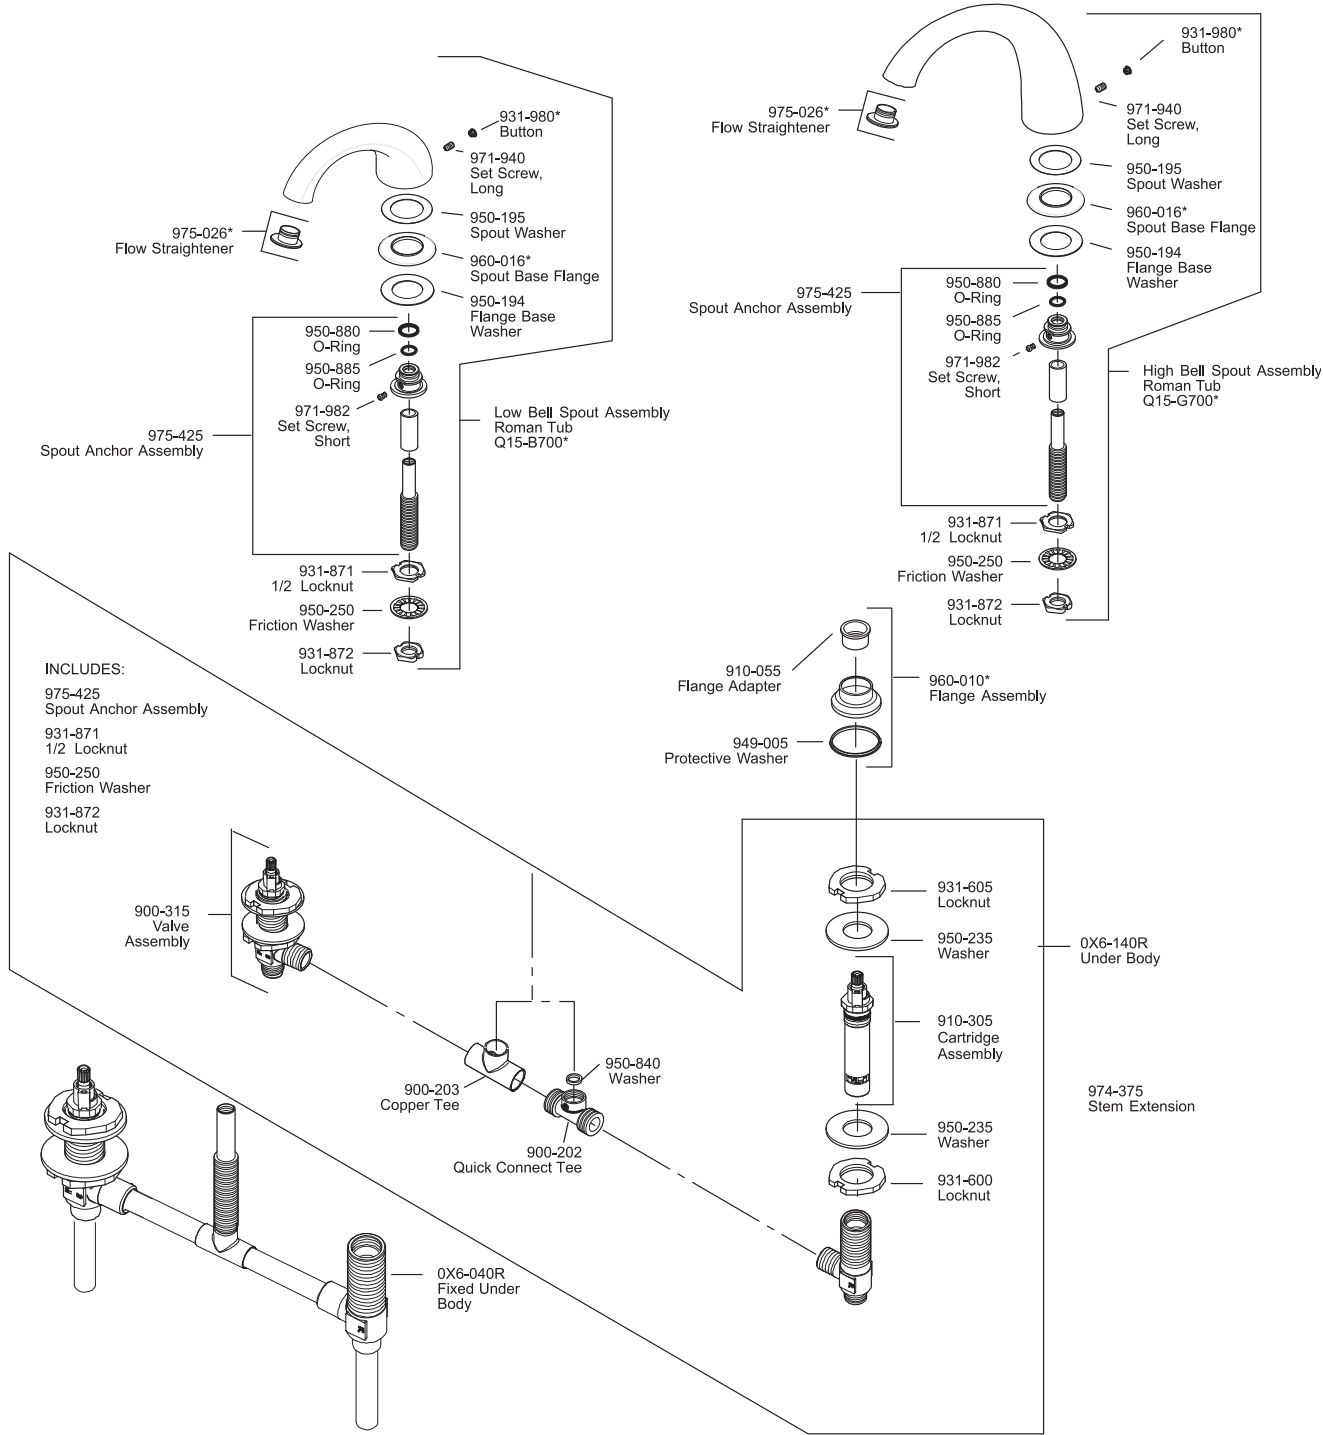

PARTS EXPLOSION

RT6 Series Georgetown™ Low-Bell & High Bell Spout

BODIES AND HHL HUB AND HANDLE TRIM KITS SUPPLIED SEPARATELY

1. **FINISHES * Indicates Finish**

A Polished Chrome	M Almond	U Rustic Bronze
B Black	N Antique Bronze	V PVD Polished Brass
E Rustic Pewter	P Polished Brass	W White
D PVD Polished Nickel	Q Satin Brass	Y Tuscan Bronze
J PVD Brushed Nickel	R Copper	Z Oil-Rubbed Bronze
K Satin Nickel	S Stainless Steel	
L Satin Stainless	T Biscuit	

All finishes not available on all parts