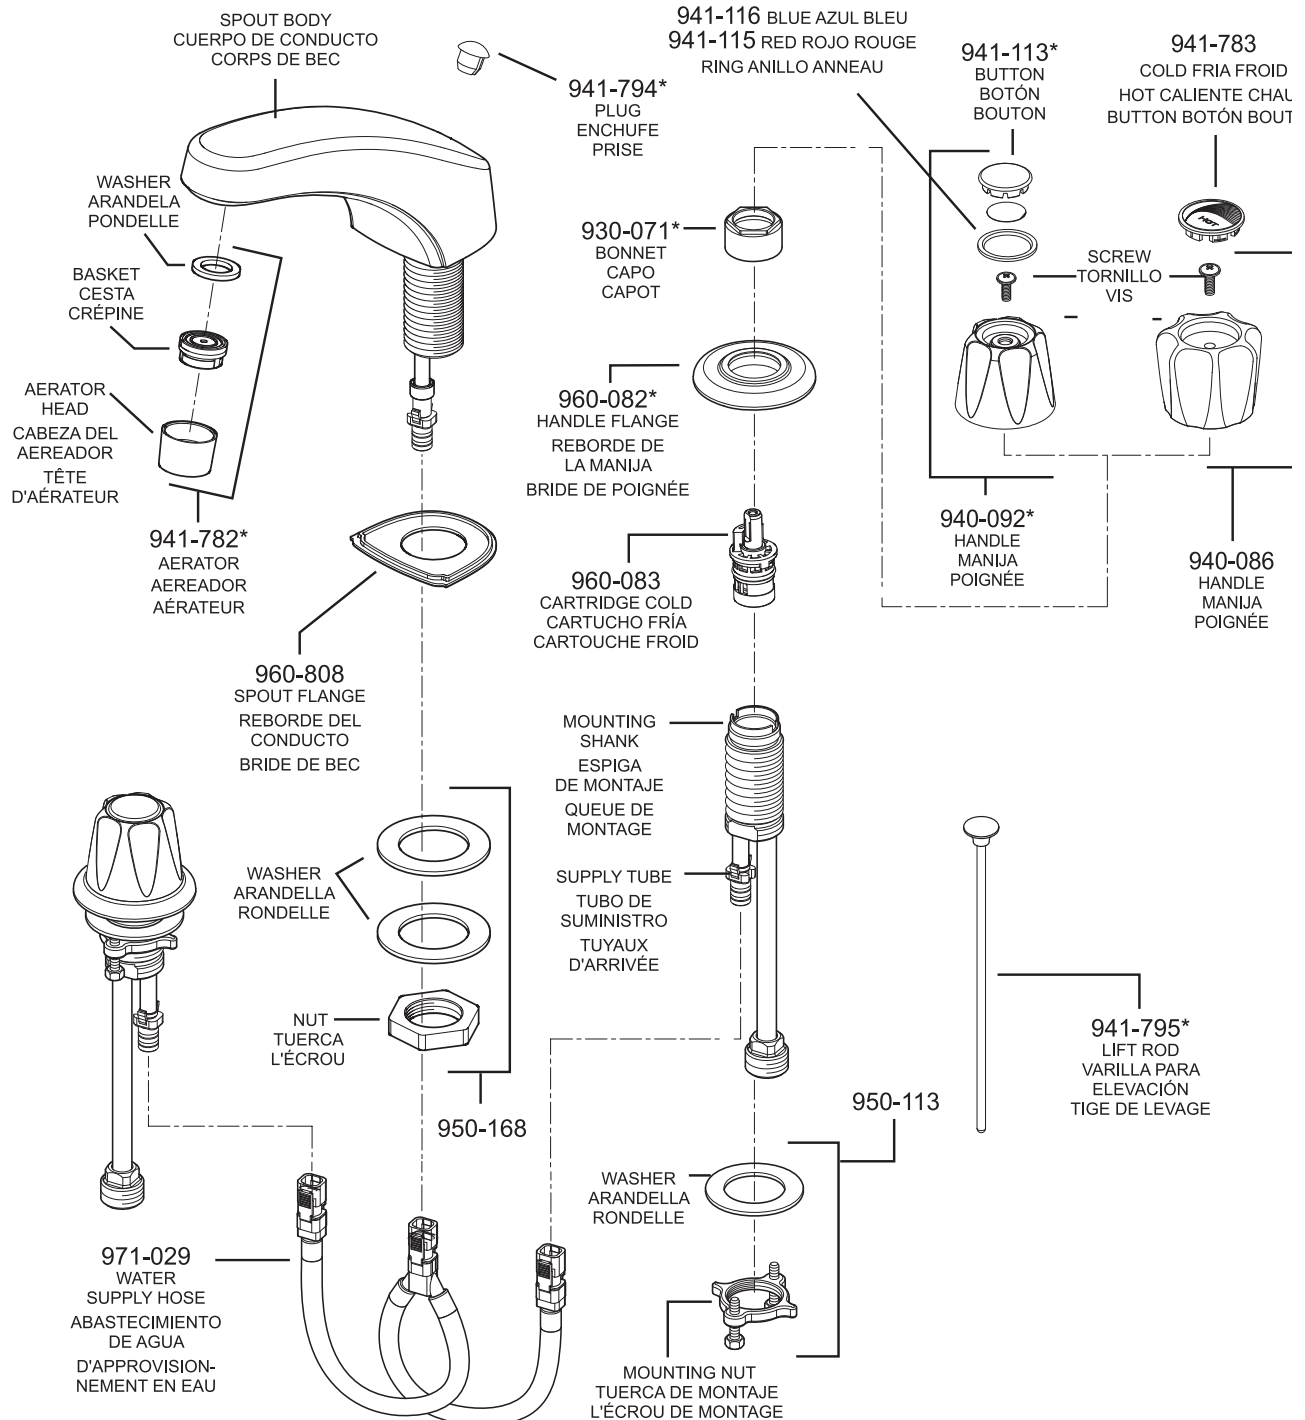

PARTS EXPLOSION

149 Pfister Series™ 2 Handle, Widespread Lavatory Faucet

FINISHES * Indicates Finish

A Polished Chrome	M Almond	U Rustic Bronze
B Black	N Antique Bronze	V PVD Polished Brass
E Rustic Pewter	P Polished Brass	W White
D PVD Polished Nickel	Q Satin Brass	Y Tuscan Bronze
J PVD Brushed Nickel	R Copper	Z Oil-Rubbed Bronze
K Satin Nickel	S Stainless Steel	
L Satin Stainless	T Biscuit	

All finishes not available on all parts

Pfister™