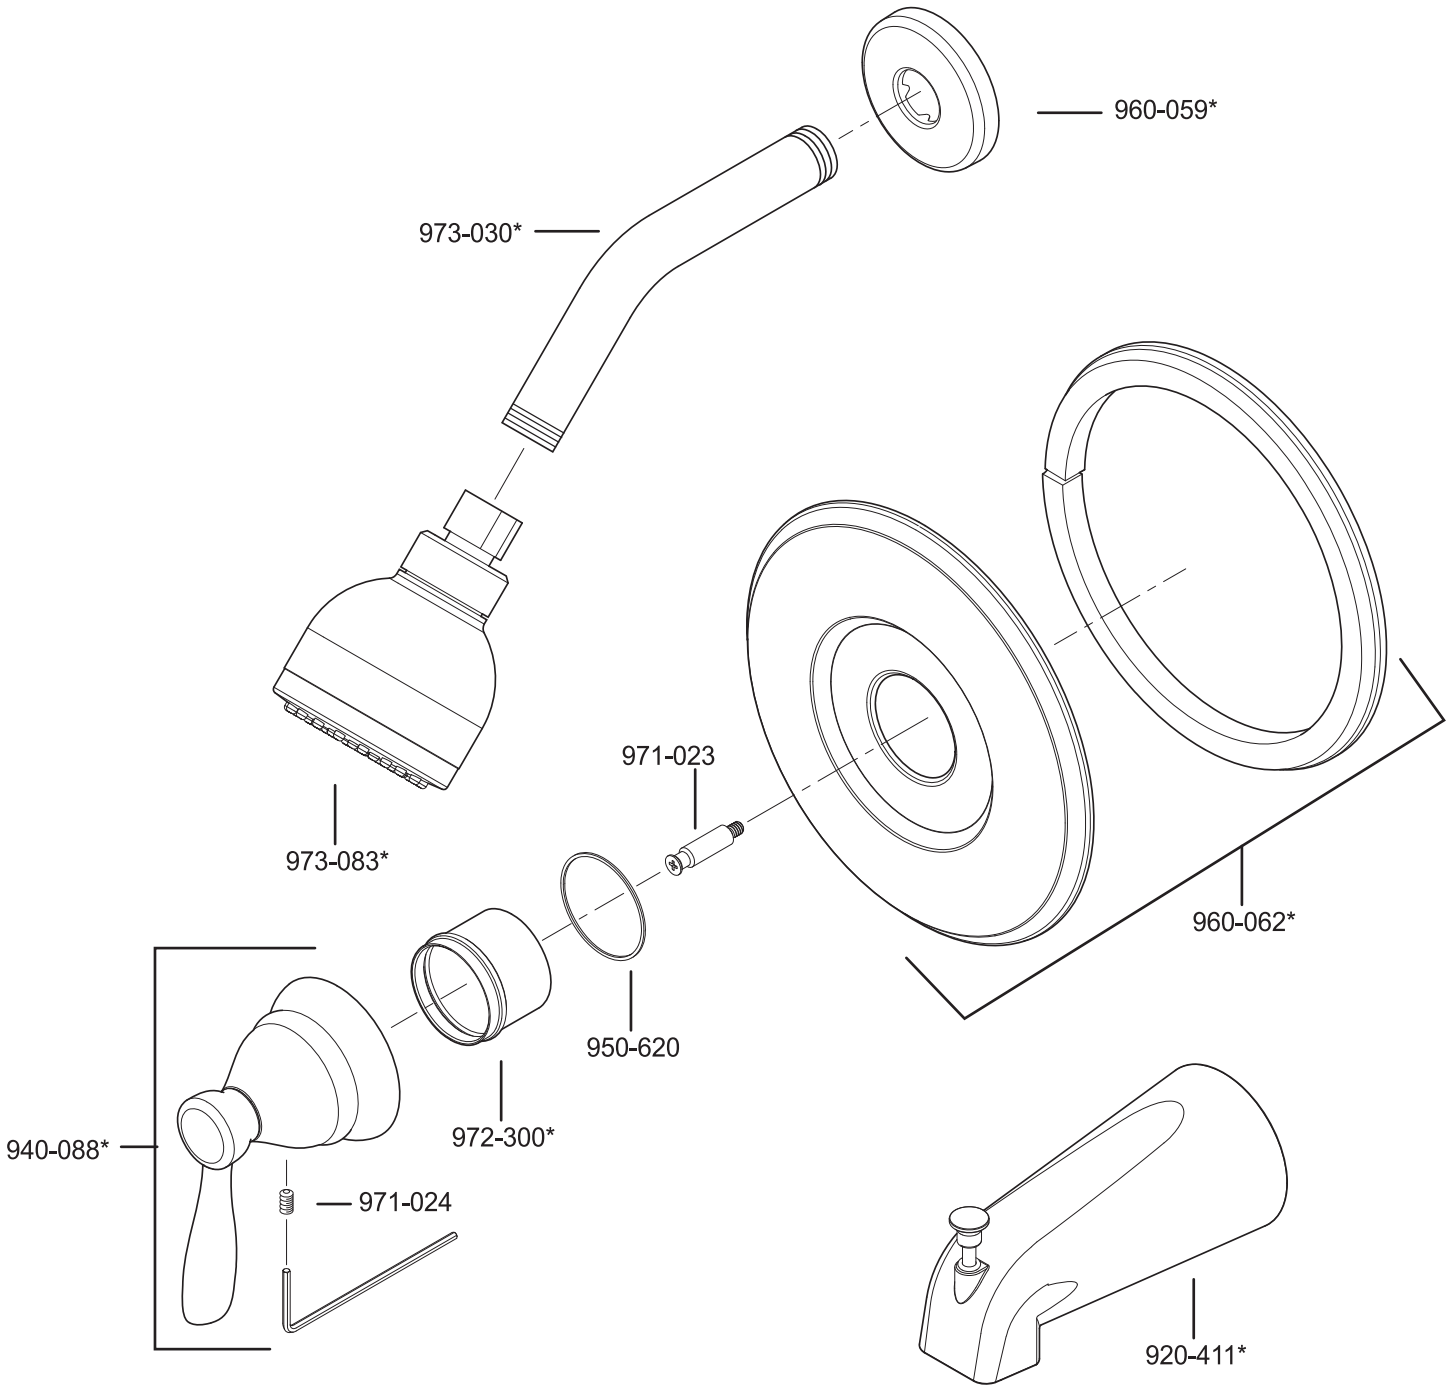

PARTS EXPLOSION

R89 Series Portland™ Tub & Shower Trim

FINISHES * Indicates Finish

A Polished Chrome	M Almond	U Rustic Bronze
B Black	N Antique Bronze	V PVD Polished Brass
E Rustic Pewter	P Polished Brass	W White
D PVD Polished Nickel	Q Satin Brass	Y Tuscan Bronze
J PVD Brushed Nickel	R Copper	Z Oil-Rubbed Bronze
K Satin Nickel	S Stainless Steel	
L Satin Stainless	T Biscuit	

All finishes not available on all parts

Pfister™