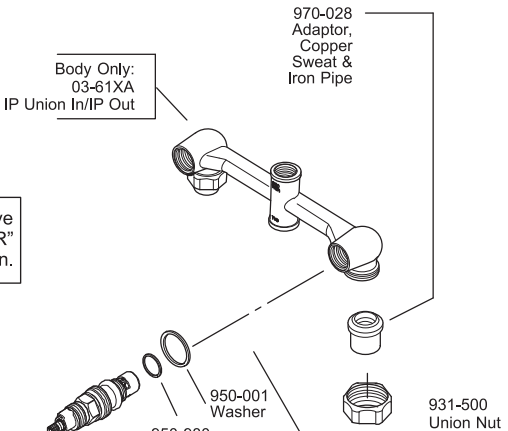

O-Ring

CAUTION: Be sure to position Valve Body correctly in wall, "SHOWER" marking up and "TUB" marking down.

- FINISHES * Indicates Finish**
- | | | |
|-----------------------|-------------------|----------------------|
| A Polished Chrome | M Almond | U Rustic Bronze |
| B Black | N Antique Bronze | V PVD Polished Brass |
| E Rustic Pewter | P Polished Brass | W White |
| D PVD Polished Nickel | Q Satin Brass | Y Tuscan Bronze |
| J PVD Brushed Nickel | R Copper | Z Oil-Rubbed Bronze |
| K Satin Nickel | S Stainless Steel | |
| L Satin Stainless | T Biscuit | |