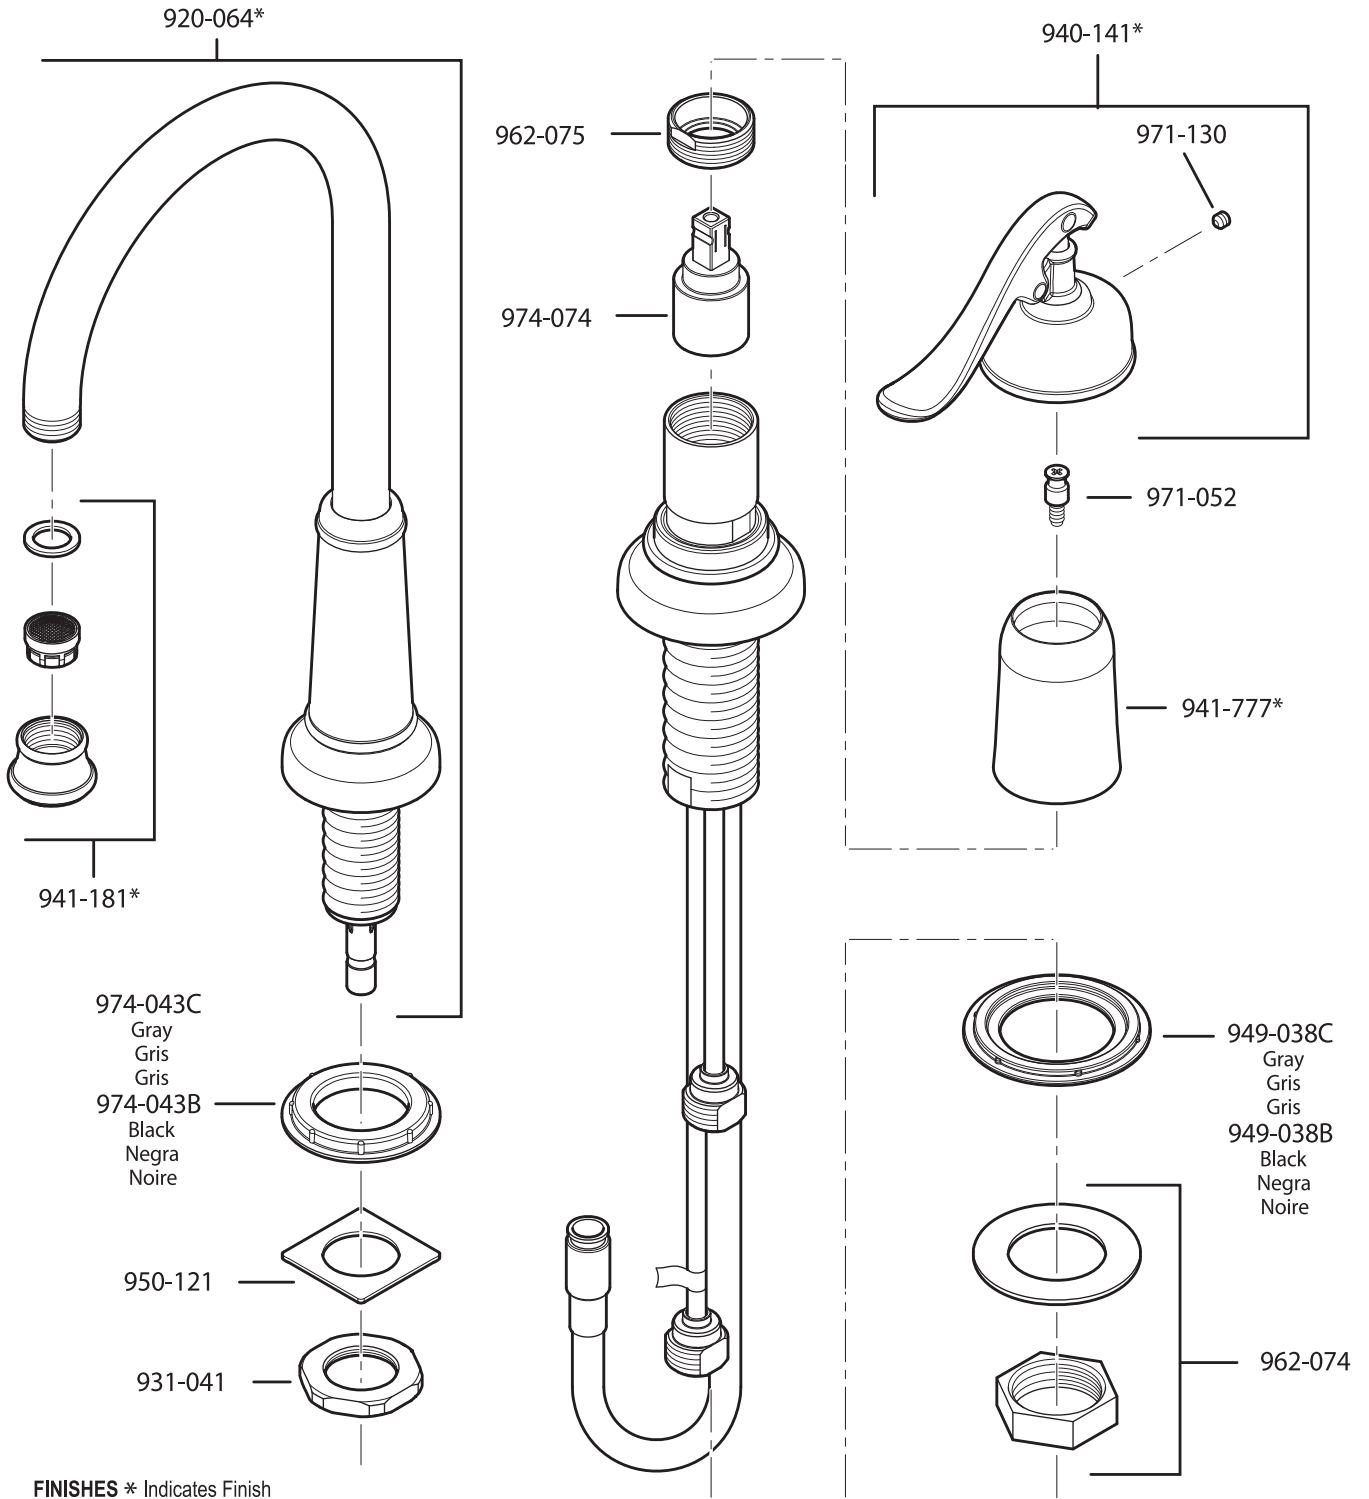

PARTS EXPLOSION

72 Series Ashfield® Bar/Kitchen Island Faucet

FINISHES * Indicates Finish

A Polished Chrome	L Satin Stainless	T Biscuit
B Black	M Almond	U Rustic Bronze
D PVD Polished Nickel	N Antique Bronze	V PVD Polished Brass
E Rustic Pewter	P Polished Brass	W White
J PVD Brushed Nickel	Q Satin Brass	Y Tuscan Bronze
G Velvet Aged Bronze	R Copper	Z Oil-Rubbed Bronze
K Satin Nickel	S Stainless Steel	

All finishes not available on all parts

Pfister™