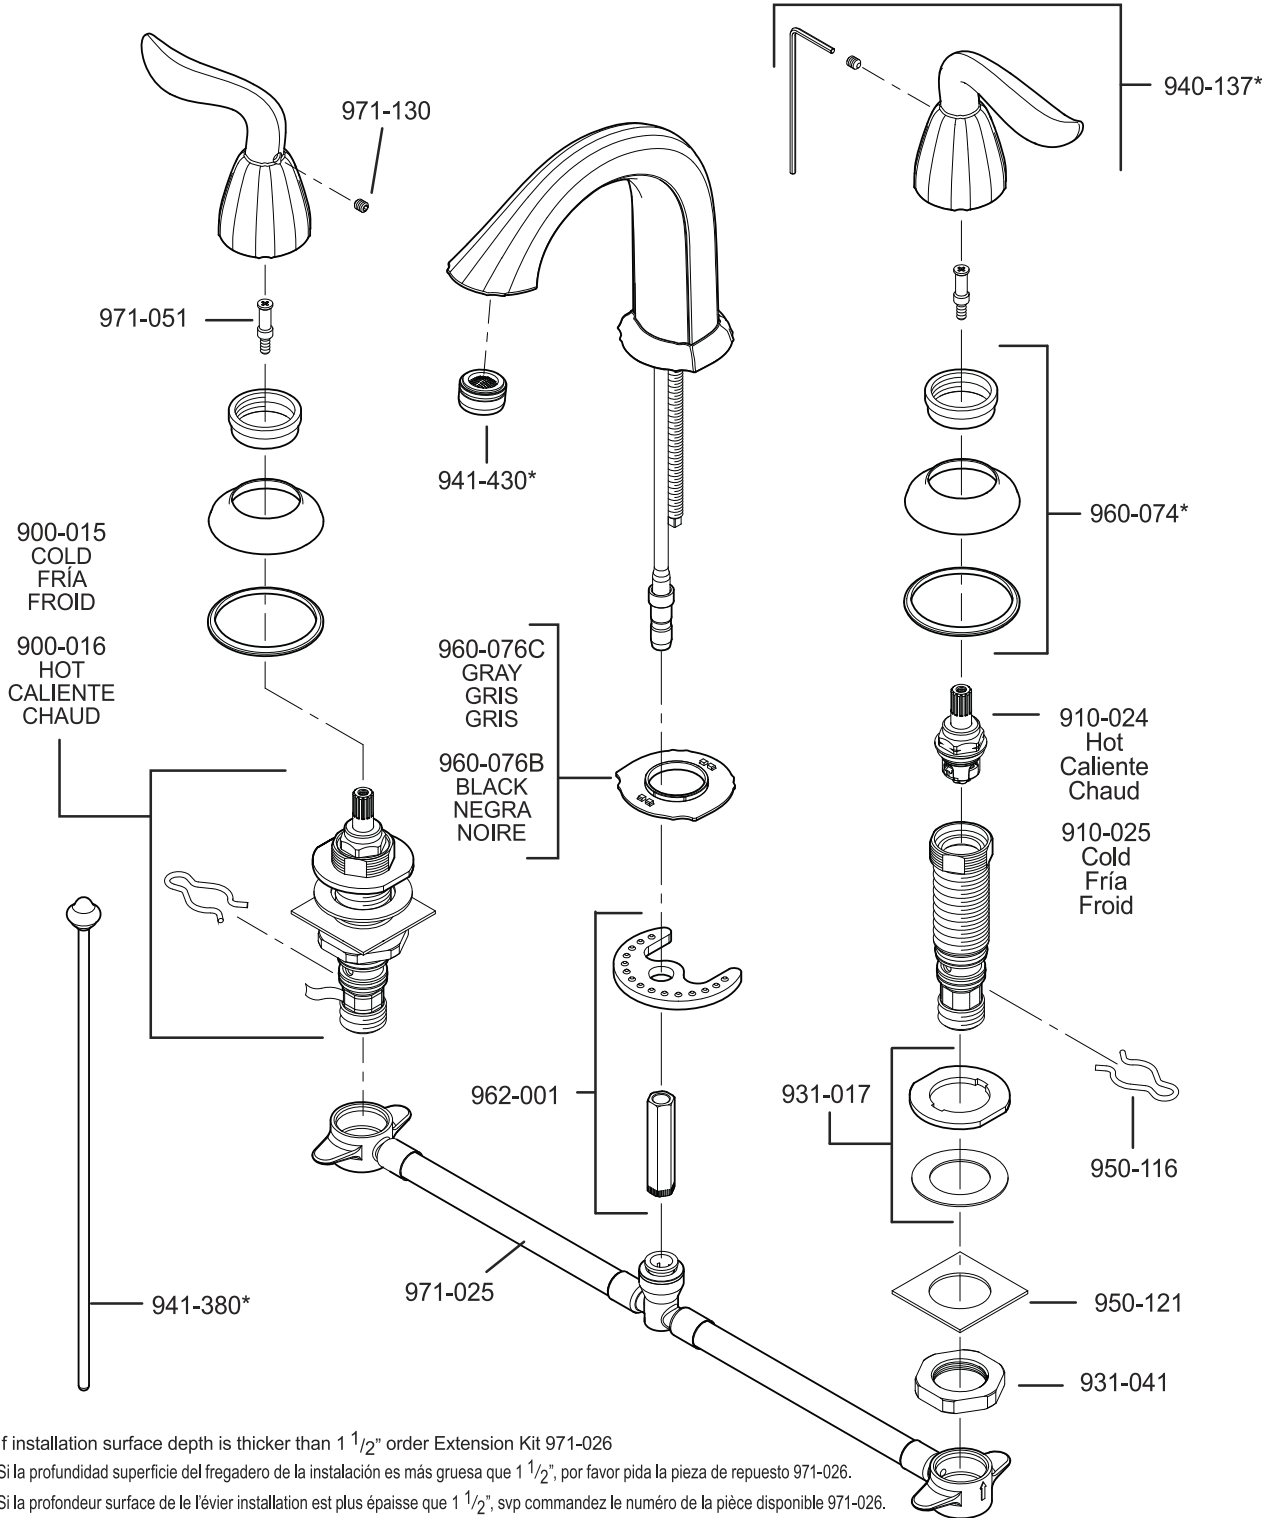

PARTS EXPLOSION

49 Series Santiago™ 8"-15" Widespread Lavatory Faucet

If installation surface depth is thicker than 1 1/2" order Extension Kit 971-026

Si la profundidad superficie del fregadero de la instalación es más gruesa que 1 1/2", por favor pida la pieza de repuesto 971-026.

Si la profondeur surface de le l'évier installation est plus épaisse que 1 1/2", svp commandez le numéro de la pièce disponible 971-026.

FINISHES * Indicates Finish

A Polished Chrome	M Almond	U Rustic Bronze
B Black	N Antique Bronze	V PVD Polished Brass
E Rustic Pewter	P Polished Brass	W White
D PVD Polished Nickel	Q Satin Brass	Y Tuscan Bronze
J PVD Brushed Nickel	R Copper	Z Oil-Rubbed Bronze
K Satin Nickel	S Stainless Steel	
L Satin Stainless	T Biscuit	

All finishes not available on all parts

Pfister™