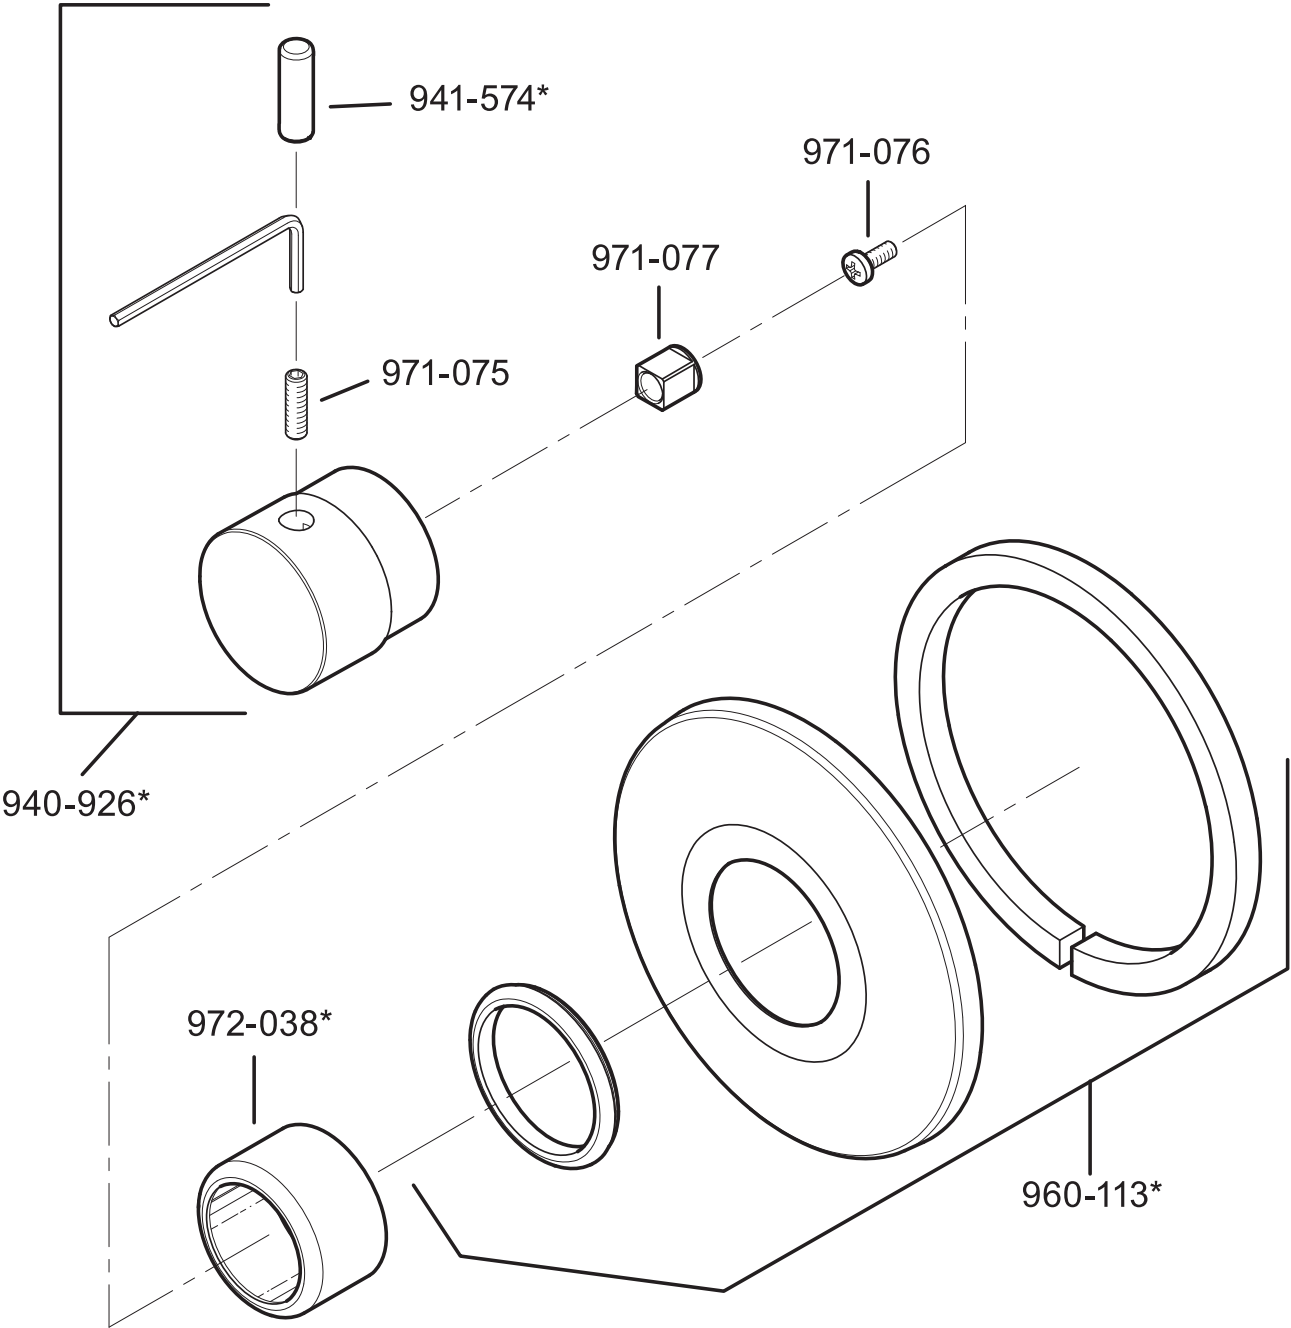

PARTS EXPLOSION

R78 Series - 3/4" Shower System - Volume Control Trim

FINISHES * Indicates Finish

A Polished Chrome	M Almond	U Rustic Bronze
B Black	N Antique Bronze	V PVD Polished Brass
E Rustic Pewter	P Polished Brass	W White
D PVD Polished Nickel	Q Satin Brass	Y Tuscan Bronze
J PVD Brushed Nickel	R Copper	Z Oil-Rubbed Bronze
K Satin Nickel	S Stainless Steel	
L Satin Stainless	T Biscuit	

All finishes not available on all parts