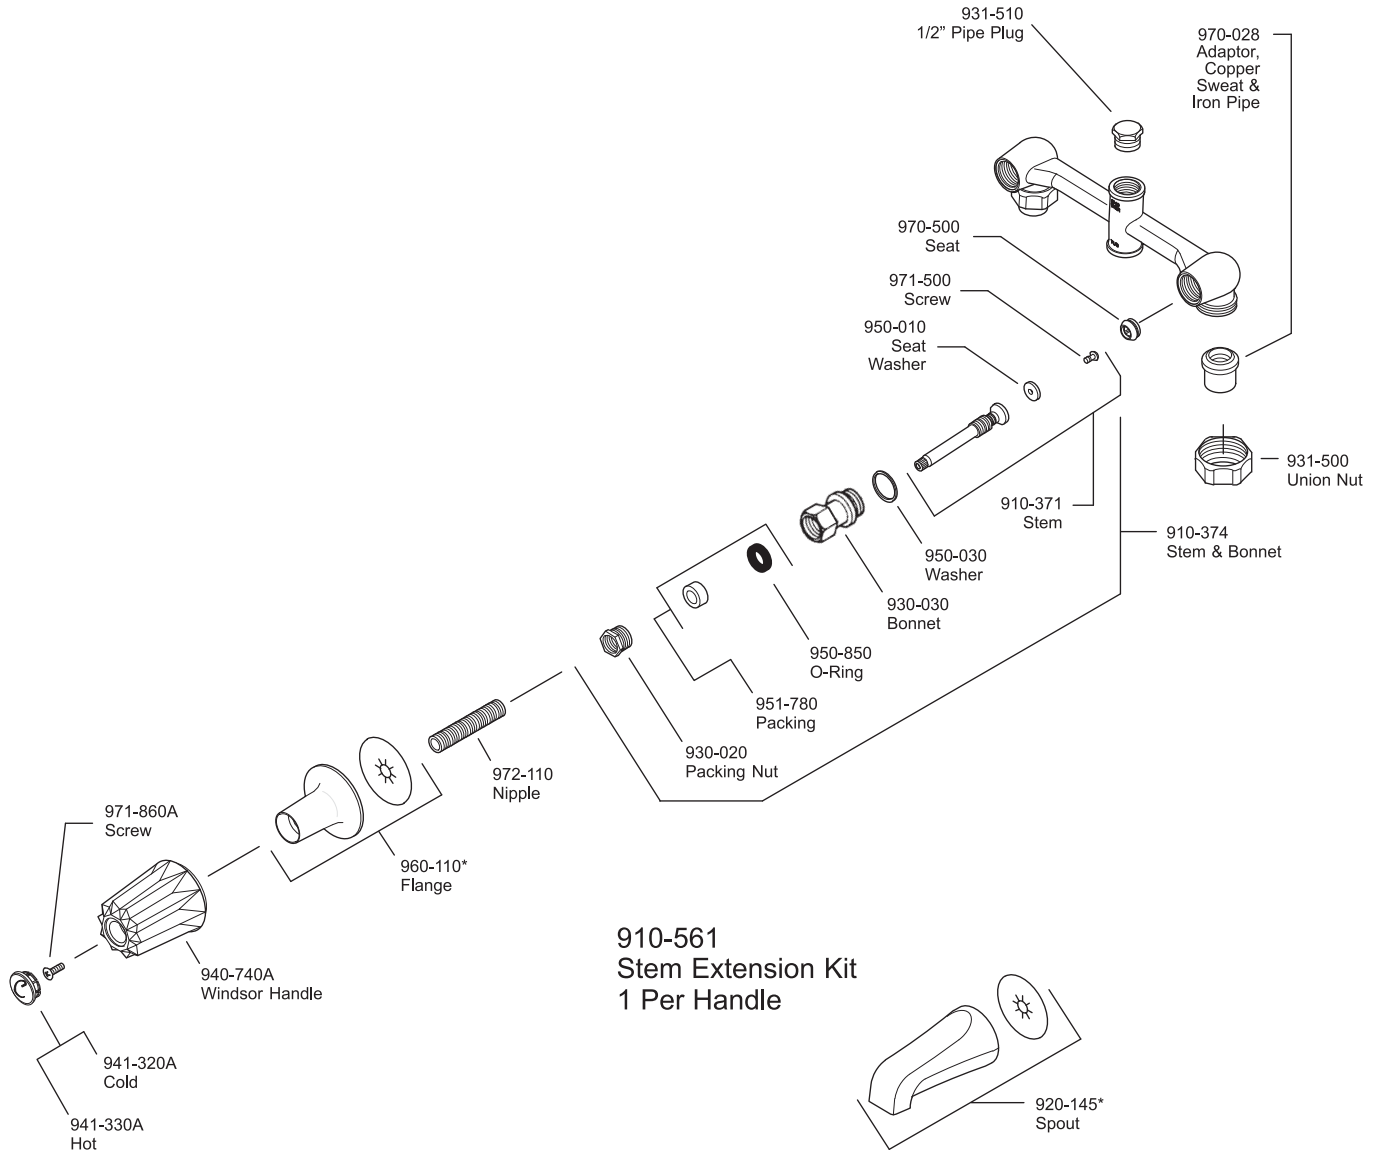

PARTS EXPLOSION

05 Series Two-Handle Tub Only

FINISHES * Indicates Finish

A Polished Chrome	M Almond	U Rustic Bronze
B Black	N Antique Bronze	V PVD Polished Brass
E Rustic Pewter	P Polished Brass	W White
D PVD Polished Nickel	Q Satin Brass	Y Tuscan Bronze
J PVD Brushed Nickel	R Copper	Z Oil-Rubbed Bronze
K Satin Nickel	S Stainless Steel	
L Satin Stainless	T Biscuit	

All finishes not available on all parts

Pfister