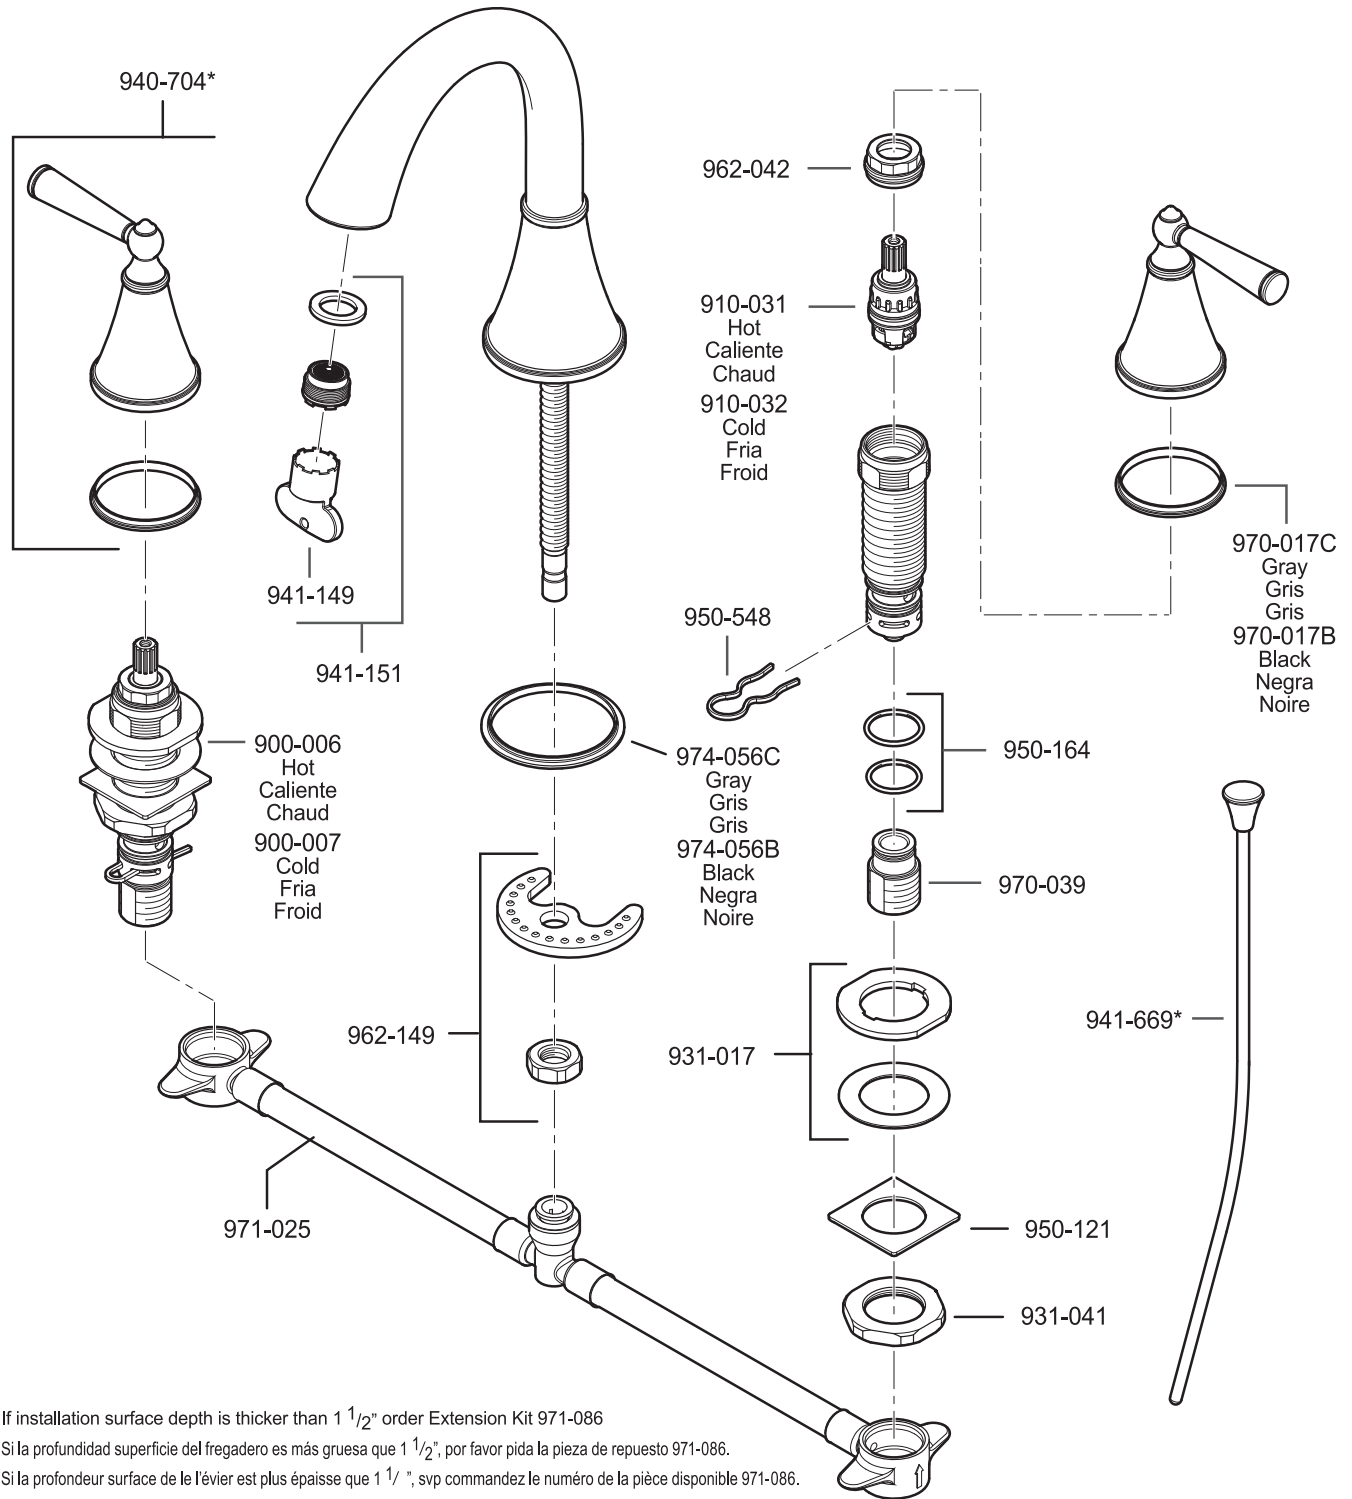

PARTS EXPLOSION

49 Series Saxton™ 8"-15" Widespread Lavatory Faucet

If installation surface depth is thicker than 1 1/2" order Extension Kit 971-086
Si la profundidad superficie del fregadero es más gruesa que 1 1/2", por favor pida la pieza de repuesto 971-086.
Si la profondeur surface de le l'évier est plus épaisse que 1 1/2", svp commandez le numéro de la pièce disponible 971-086.

1. **FINISHES *** Indicates Finish

A Polished Chrome	L Satin Stainless	T Biscuit
B Black	M Almond	U Rustic Bronze
D PVD Polished Nickel	N Antique Bronze	V PVD Polished Brass
E Rustic Pewter	P Polished Brass	W White
J PVD Brushed Nickel	Q Satin Brass	Y Tuscan Bronze
G Velvet Aged Bronze	R Copper	Z Oil-Rubbed Bronze
K Satin Nickel	S Stainless Steel	

All finishes not available on all parts

Pfister™