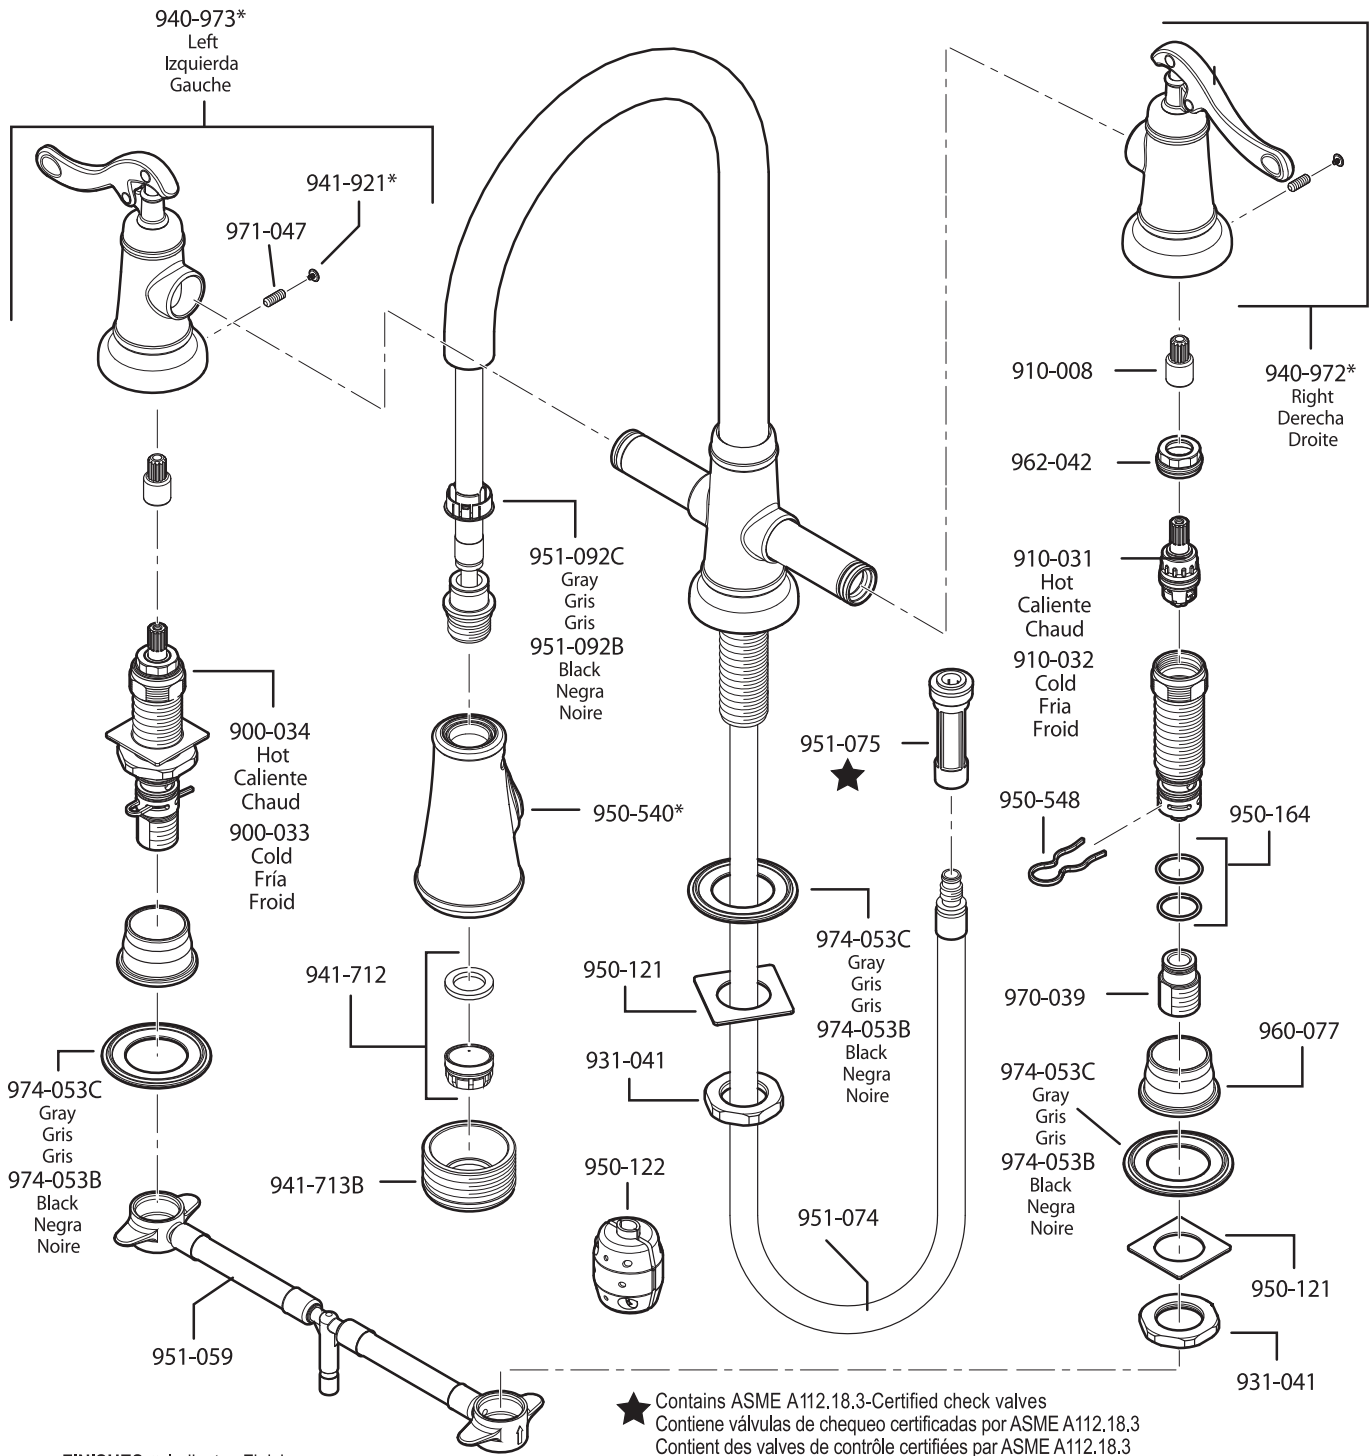

PARTS EXPLOSION

531 Series Ashfield™ 2 Handle Pull-Out Bridge Kitchen Faucet

FINISHES * Indicates Finish

A Polished Chrome	L Satin Stainless	T Biscuit
B Black	M Almond	U Rustic Bronze
D PVD Polished Nickel	N Antique Bronze	V PVD Polished Brass
E Rustic Pewter	P Polished Brass	W White
J PVD Brushed Nickel	Q Satin Brass	Y Tuscan Bronze
G Velvet Aged Bronze	R Copper	Z Oil-Rubbed Bronze
K Satin Nickel	S Stainless Steel	

All finishes not available on all parts

Pfister™