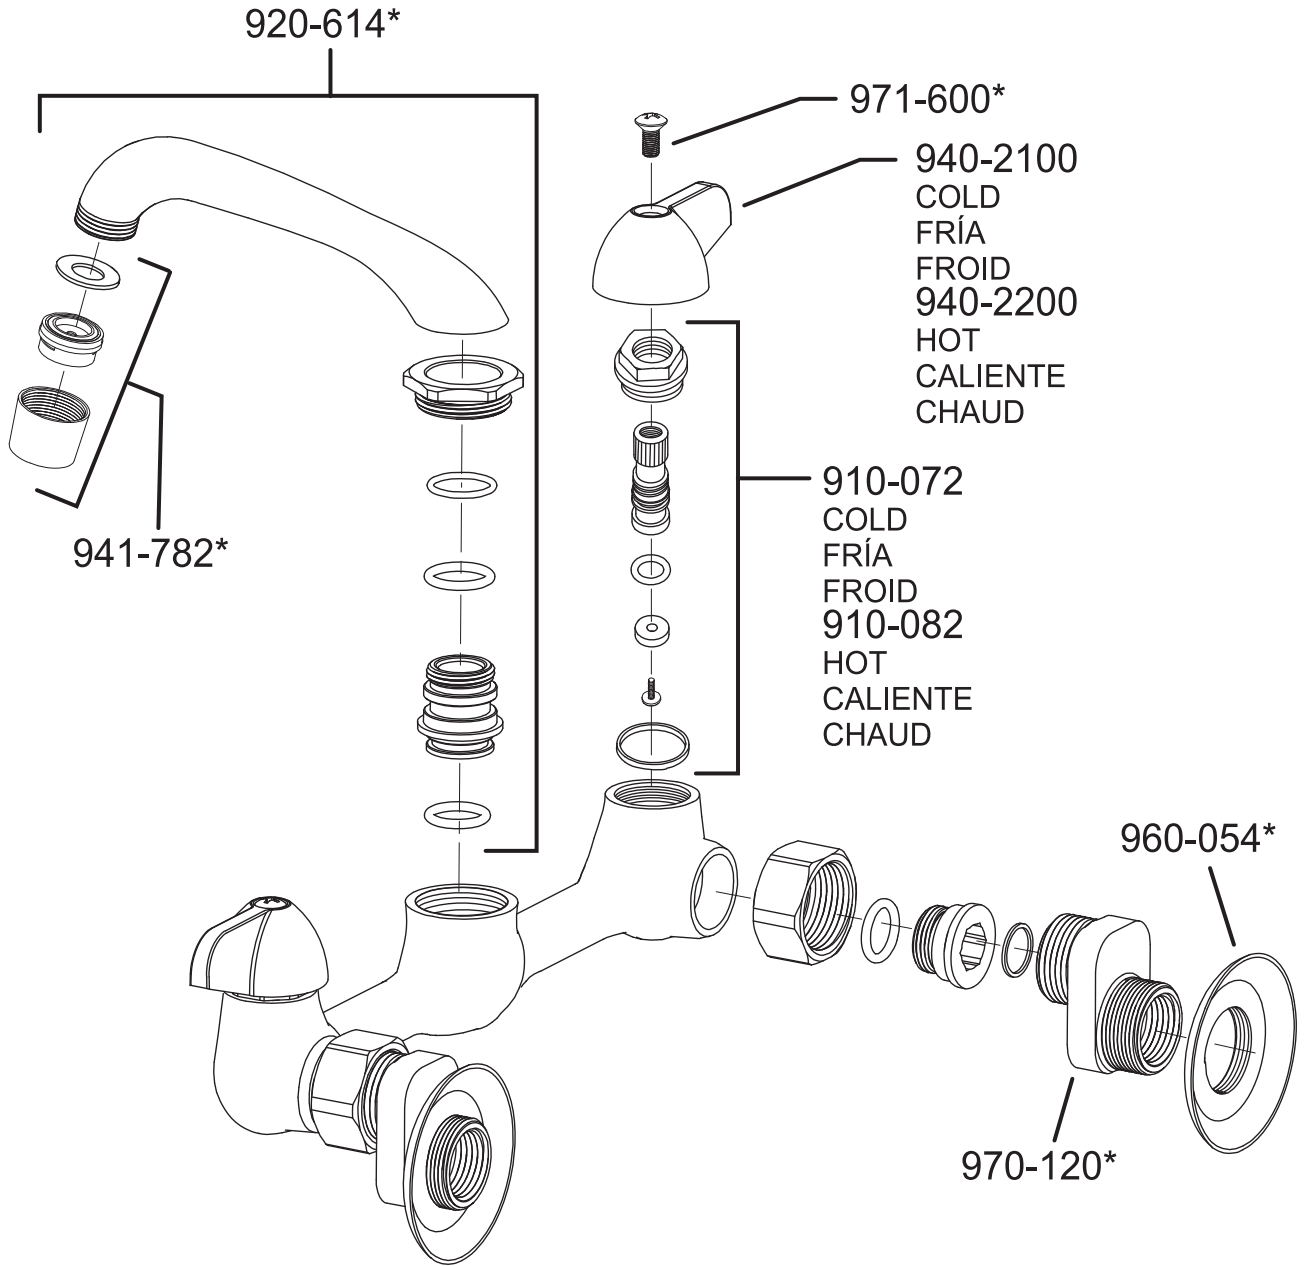

PARTS EXPLOSION

127 Pfirst Series™ 2 Handle Wall Mount Kitchen Faucet

FINISHES * Indicates Finish

A Polished Chrome	M Almond	U Rustic Bronze
B Black	N Antique Bronze	V PVD Polished Brass
E Rustic Pewter	P Polished Brass	W White
D PVD Polished Nickel	Q Satin Brass	Y Tuscan Bronze
J PVD Brushed Nickel	R Copper	Z Oil-Rubbed Bronze
K Satin Nickel	S Stainless Steel	
L Satin Stainless	T Biscuit	

All finishes not available on all parts

Pfister™