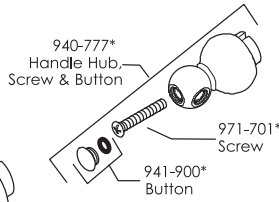

PARTS EXPLOSION

08/09 Series Tub & Shower Trim Kits

940-995*	Solid Brass	
940-996VA	Chrome Lever, Brass End	
940-996AK	Brushed Nickel Lever, Chrome End	
940-996PK	Brushed Nickel Lever, Brass End	
940-996AW	White Lever, Chrome End	
940-994A or V	Oak Wood	
940-900A or V	Acrylic	
940-991A or V	Porcelain, White	
940-992V	Porcelain, Green	
940-993A	Porcelain, Black	
940-905A or V	Swirl Acrylic	

1. **FINISHES * Indicates Finish**

A Polished Chrome	M Almond	U Rustic Bronze
B Black	N Antique Bronze	V PVD Polished Brass
E Rustic Pewter	P Polished Brass	W White
D PVD Polished Nickel	Q Satin Brass	Y Tuscan Bronze
J PVD Brushed Nickel	R Copper	Z Oil-Rubbed Bronze
K Satin Nickel	S Stainless Steel	
L Satin Stainless	T Biscuit	

All finishes not available on all parts