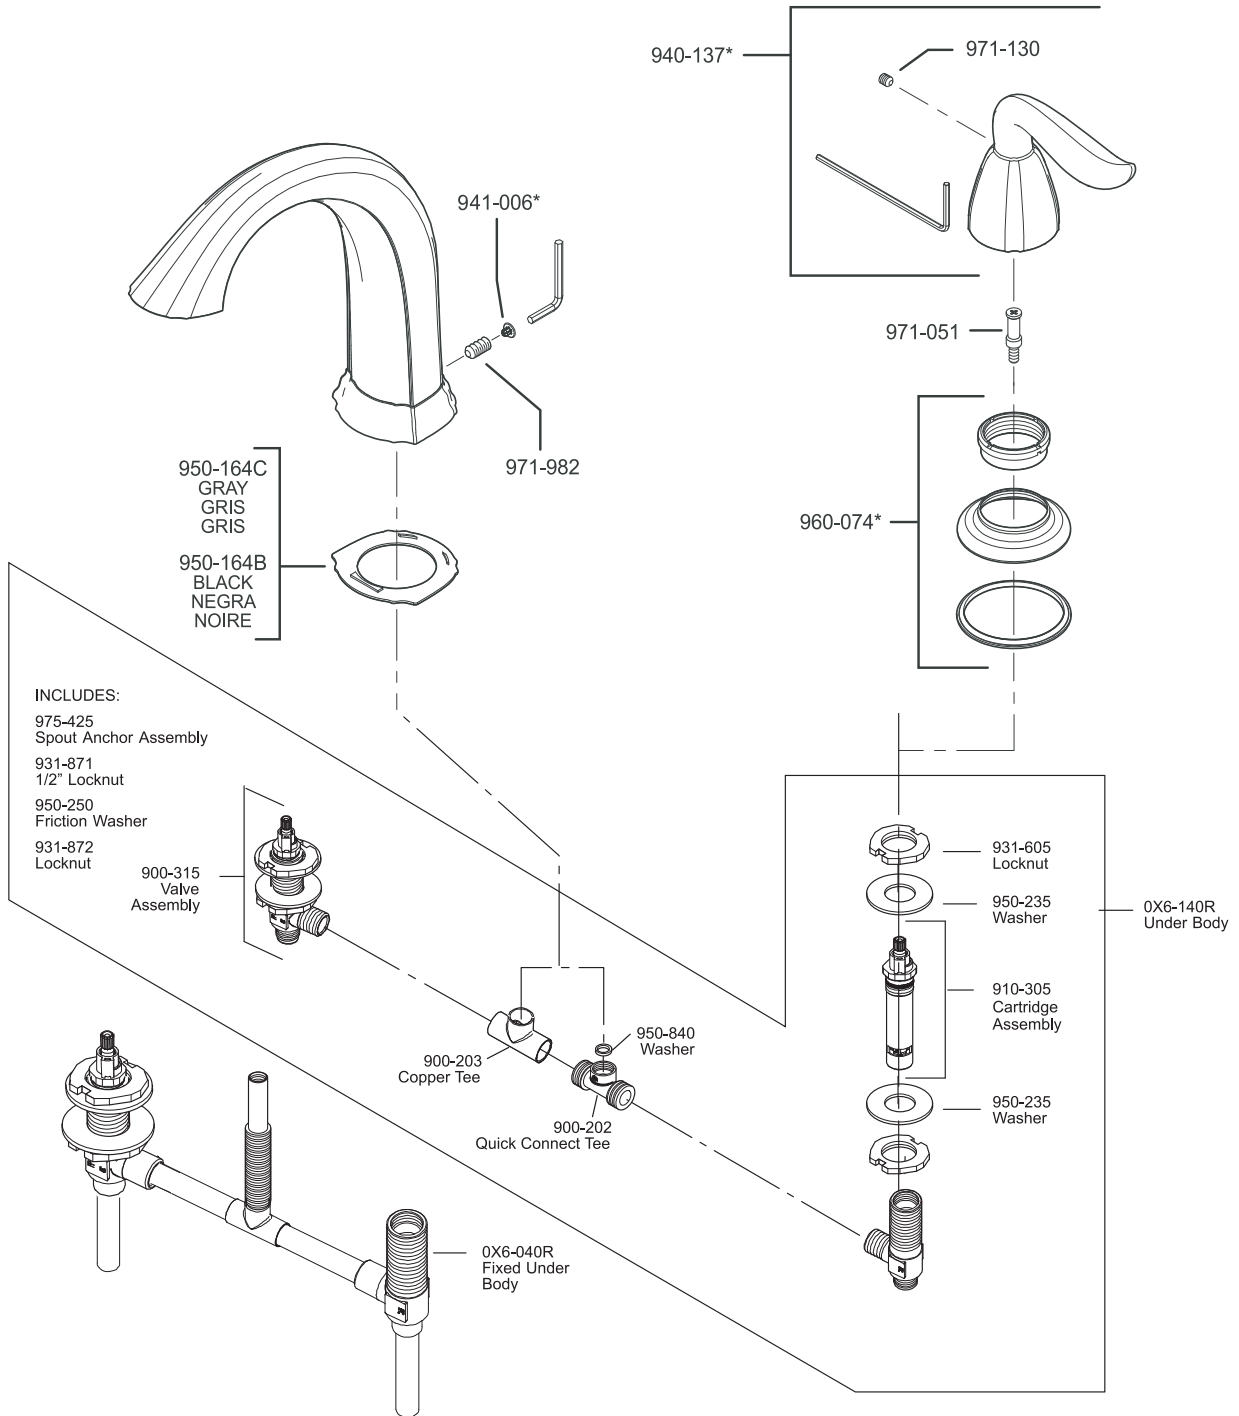

PARTS EXPLOSION

RT6 Series Santiago™ Roman Tub Trim

1. INCLUDES:
   975-425 Spout Anchor Assembly
   931-871 1/2" Locknut
   950-250 Friction Washer
   931-872 Locknut

1. **FINISHES** * Indicates Finish

A Polished Chrome	M Almond	U Rustic Bronze
B Black	N Antique Bronze	V PVD Polished Brass
E Rustic Pewter	P Polished Brass	W White
D PVD Polished Nickel	Q Satin Brass	Y Tuscan Bronze
J PVD Brushed Nickel	R Copper	Z Oil-Rubbed Bronze
K Satin Nickel	S Stainless Steel	
L Satin Stainless	T Biscuit	

All finishes not available on all parts

Pfister™