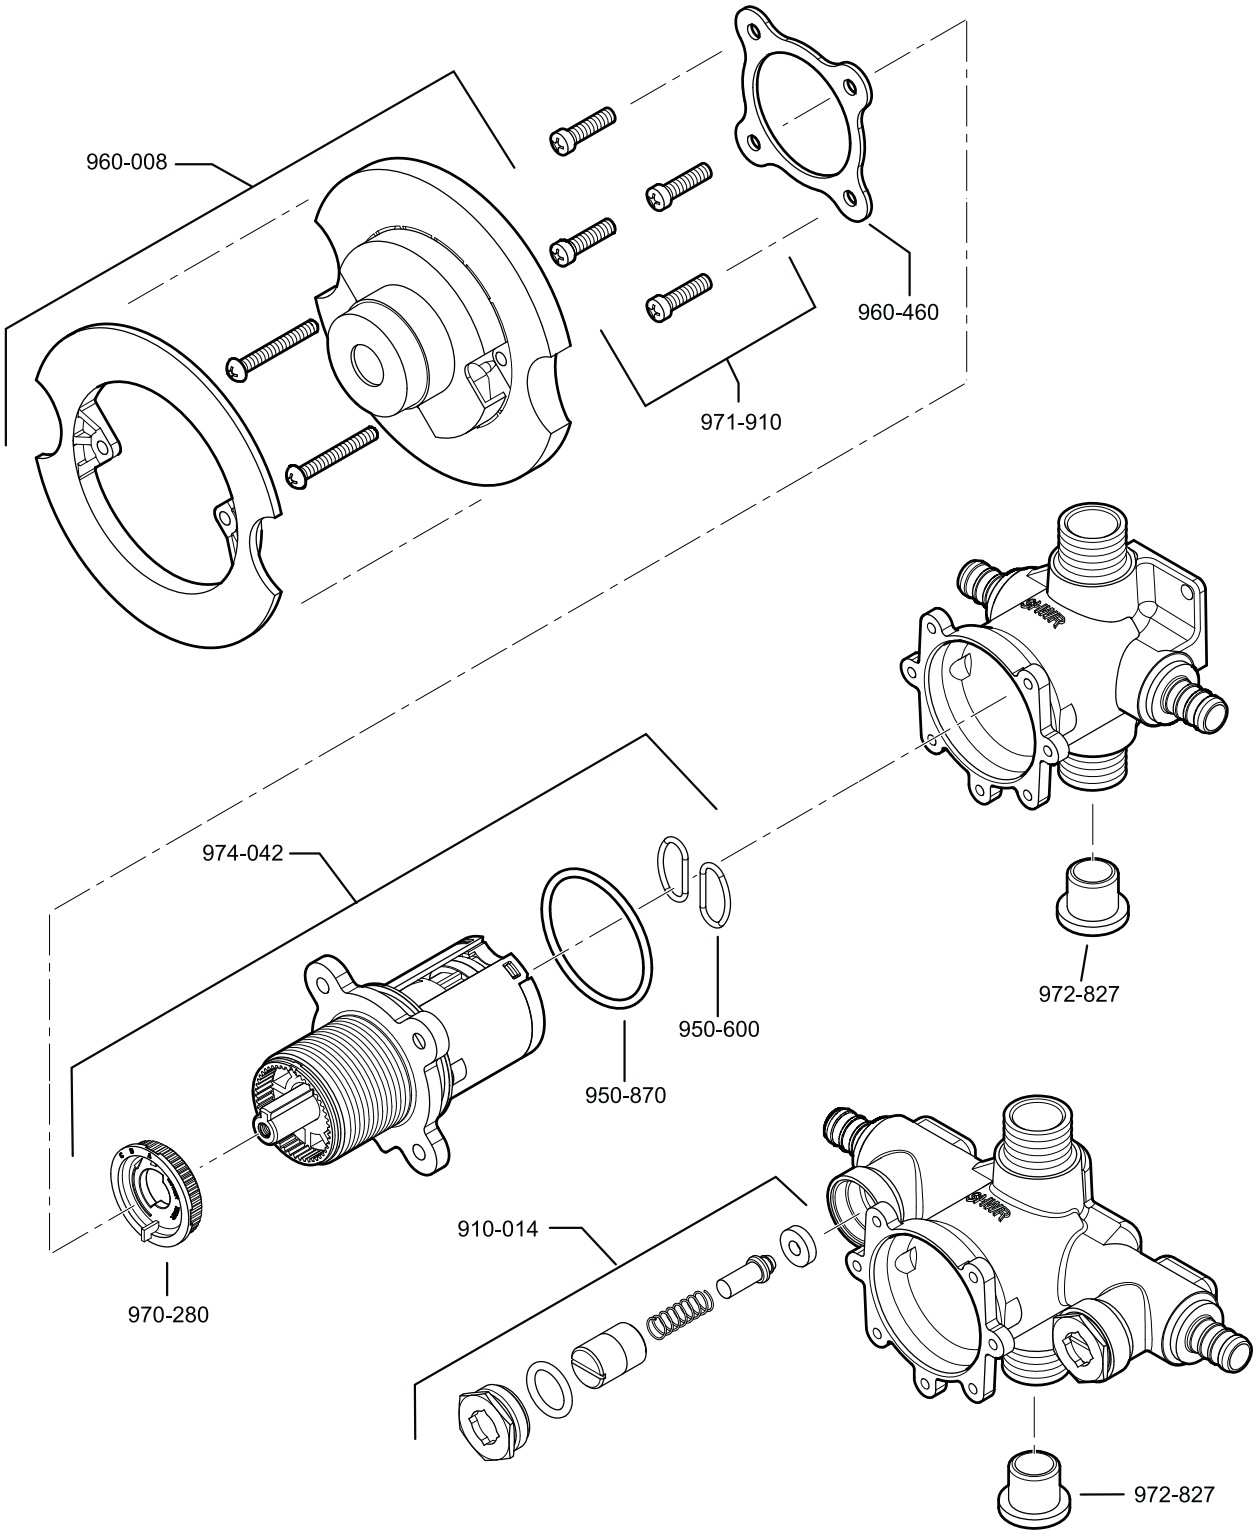

PARTS EXPLOSION

JX8 Series Tub & Shower Valves

FINISHES * Indicates Finish

A Polished Chrome	M Almond	U Rustic Bronze
B Black	N Antique Bronze	V PVD Polished Brass
E Rustic Pewter	P Polished Brass	W White
D PVD Polished Nickel	Q Satin Brass	Y Tuscan Bronze
J PVD Brushed Nickel	R Copper	Z Oil-Rubbed Bronze
K Satin Nickel	S Stainless Steel	
L Satin Stainless	T Biscuit	

All finishes not available on all parts

Pfister™