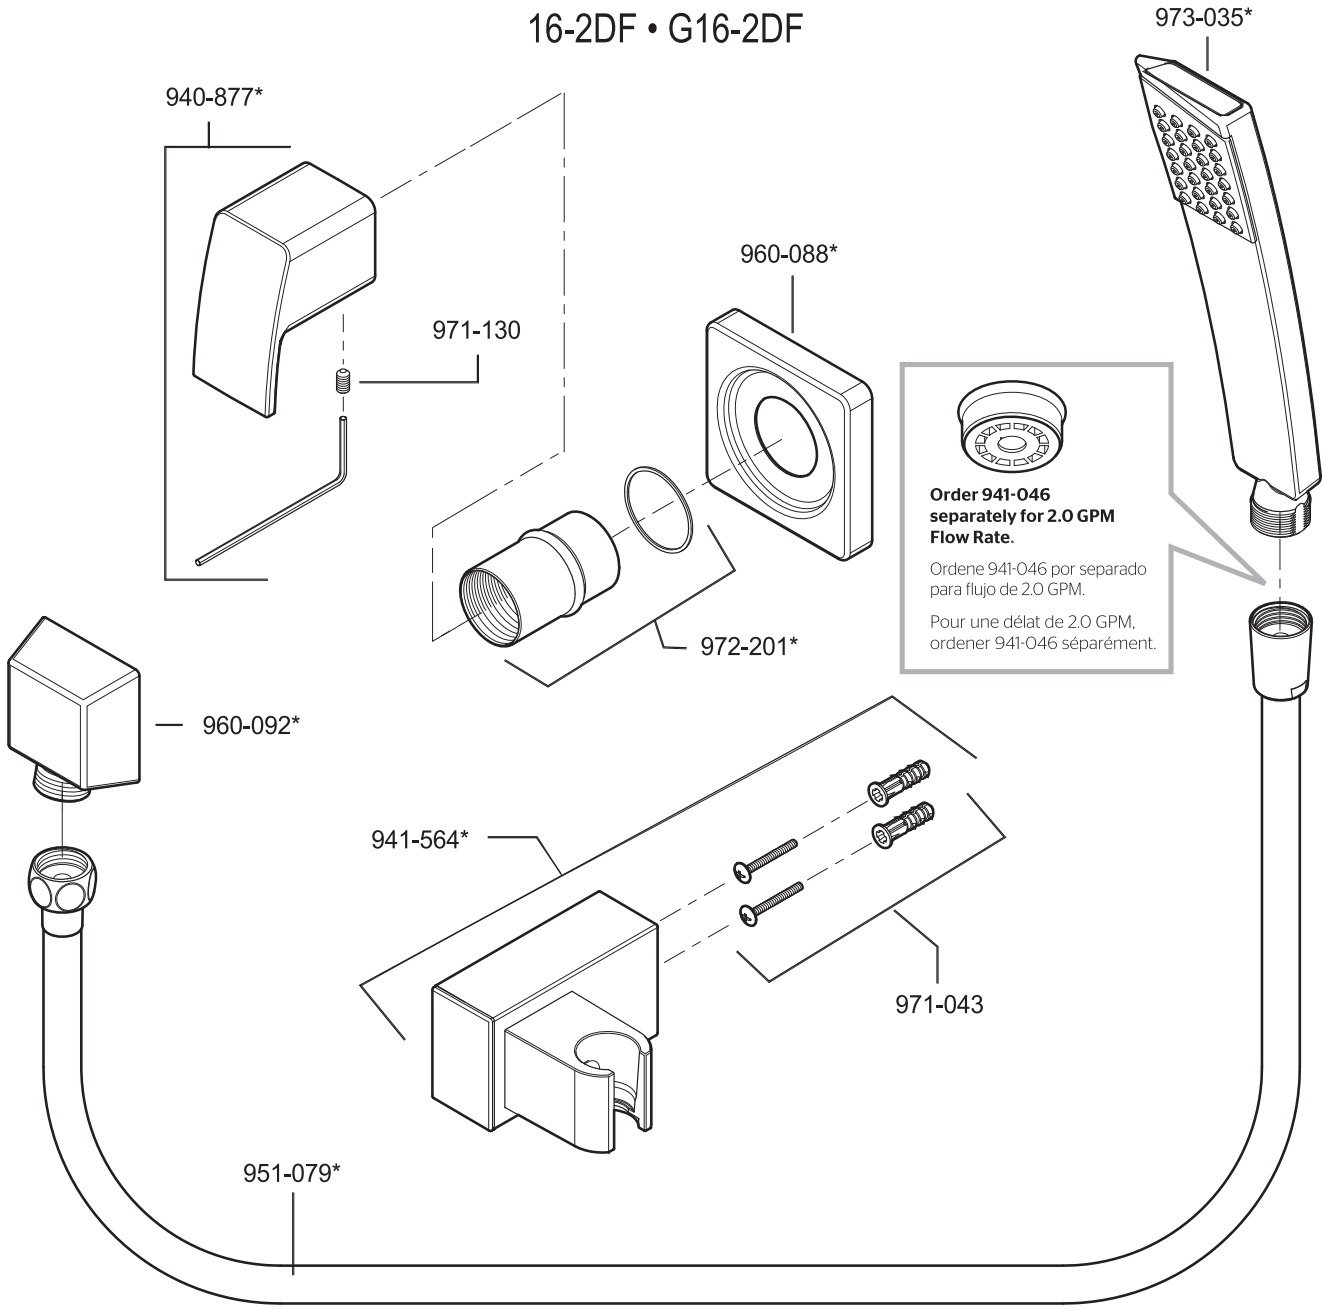

PARTS EXPLOSION

16-2DF • G16-2DF

A	Polished Chrome	Cromo Pulido	Chrome Poli
J	PVD Brushed Nickel	PVD Niquel Cepillado	PVD Nickel Brosse