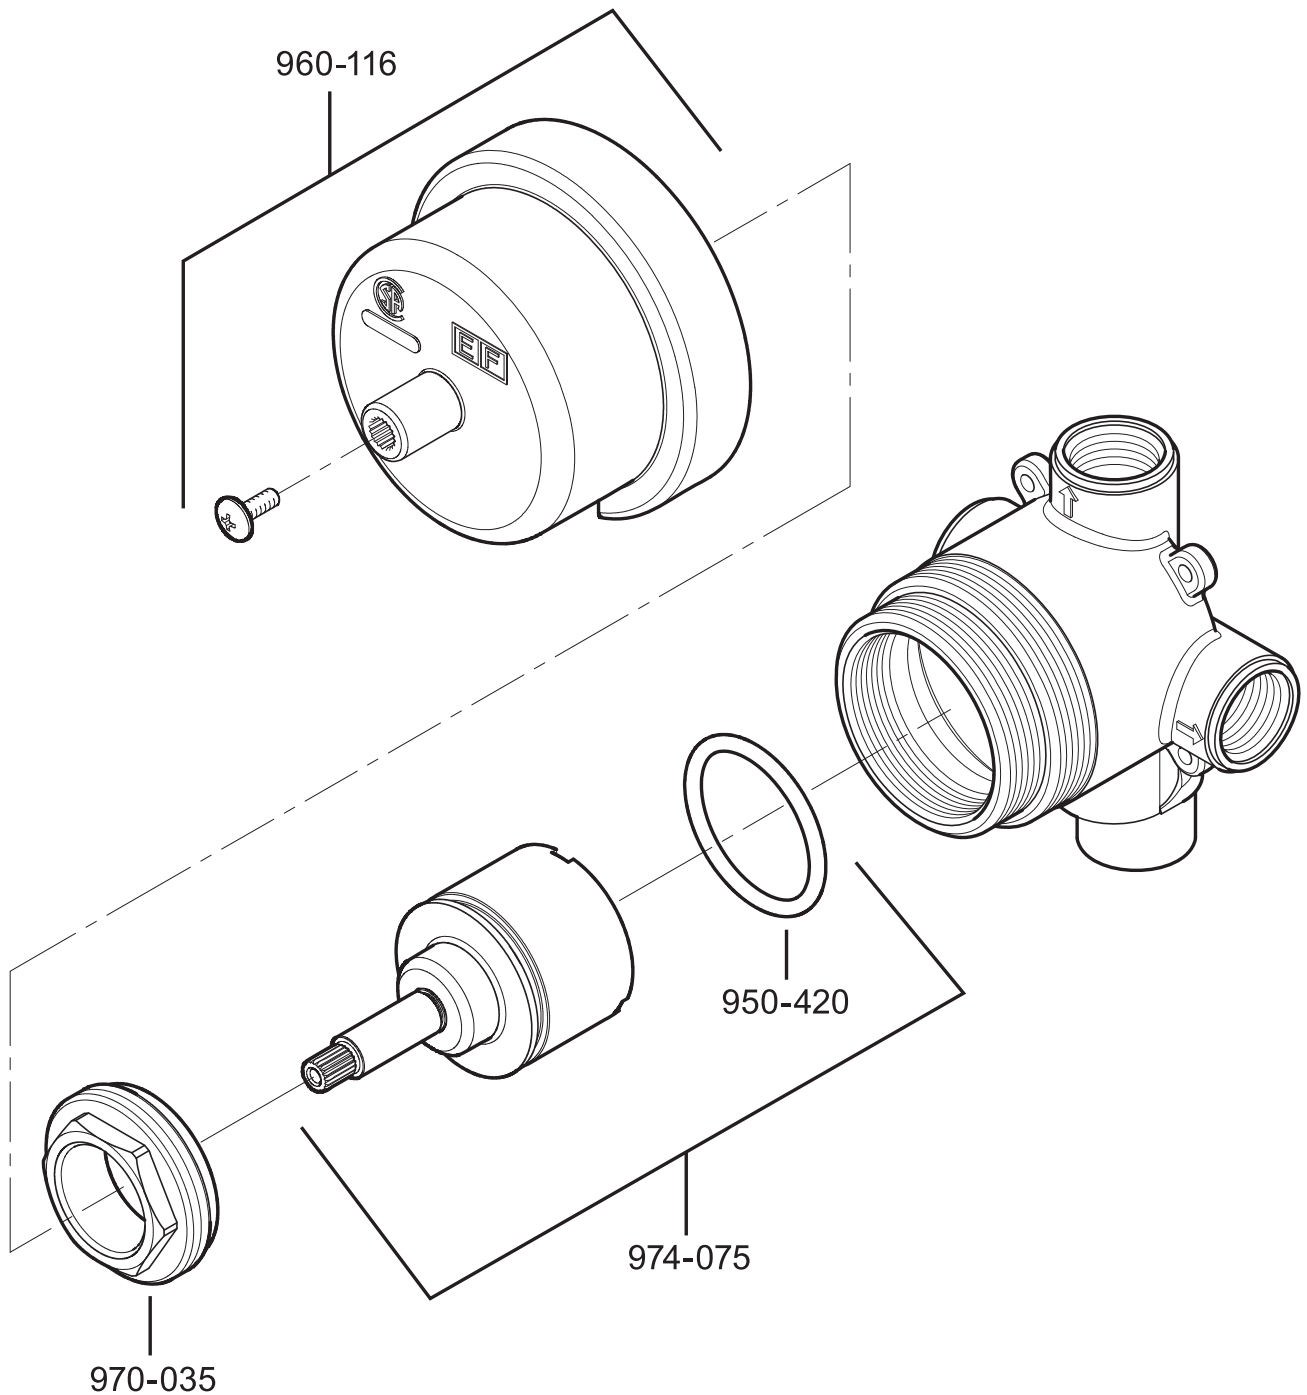

PARTS EXPLOSION

16 Series - 3/4" Shower System - Diverter Valve

FINISHES * Indicates Finish

A Polished Chrome	M Almond	U Rustic Bronze
B Black	N Antique Bronze	V PVD Polished Brass
E Rustic Pewter	P Polished Brass	W White
D PVD Polished Nickel	Q Satin Brass	Y Tuscan Bronze
J PVD Brushed Nickel	R Copper	Z Oil-Rubbed Bronze
K Satin Nickel	S Stainless Steel	
L Satin Stainless	T Biscuit	

All finishes not available on all parts

Pfister™