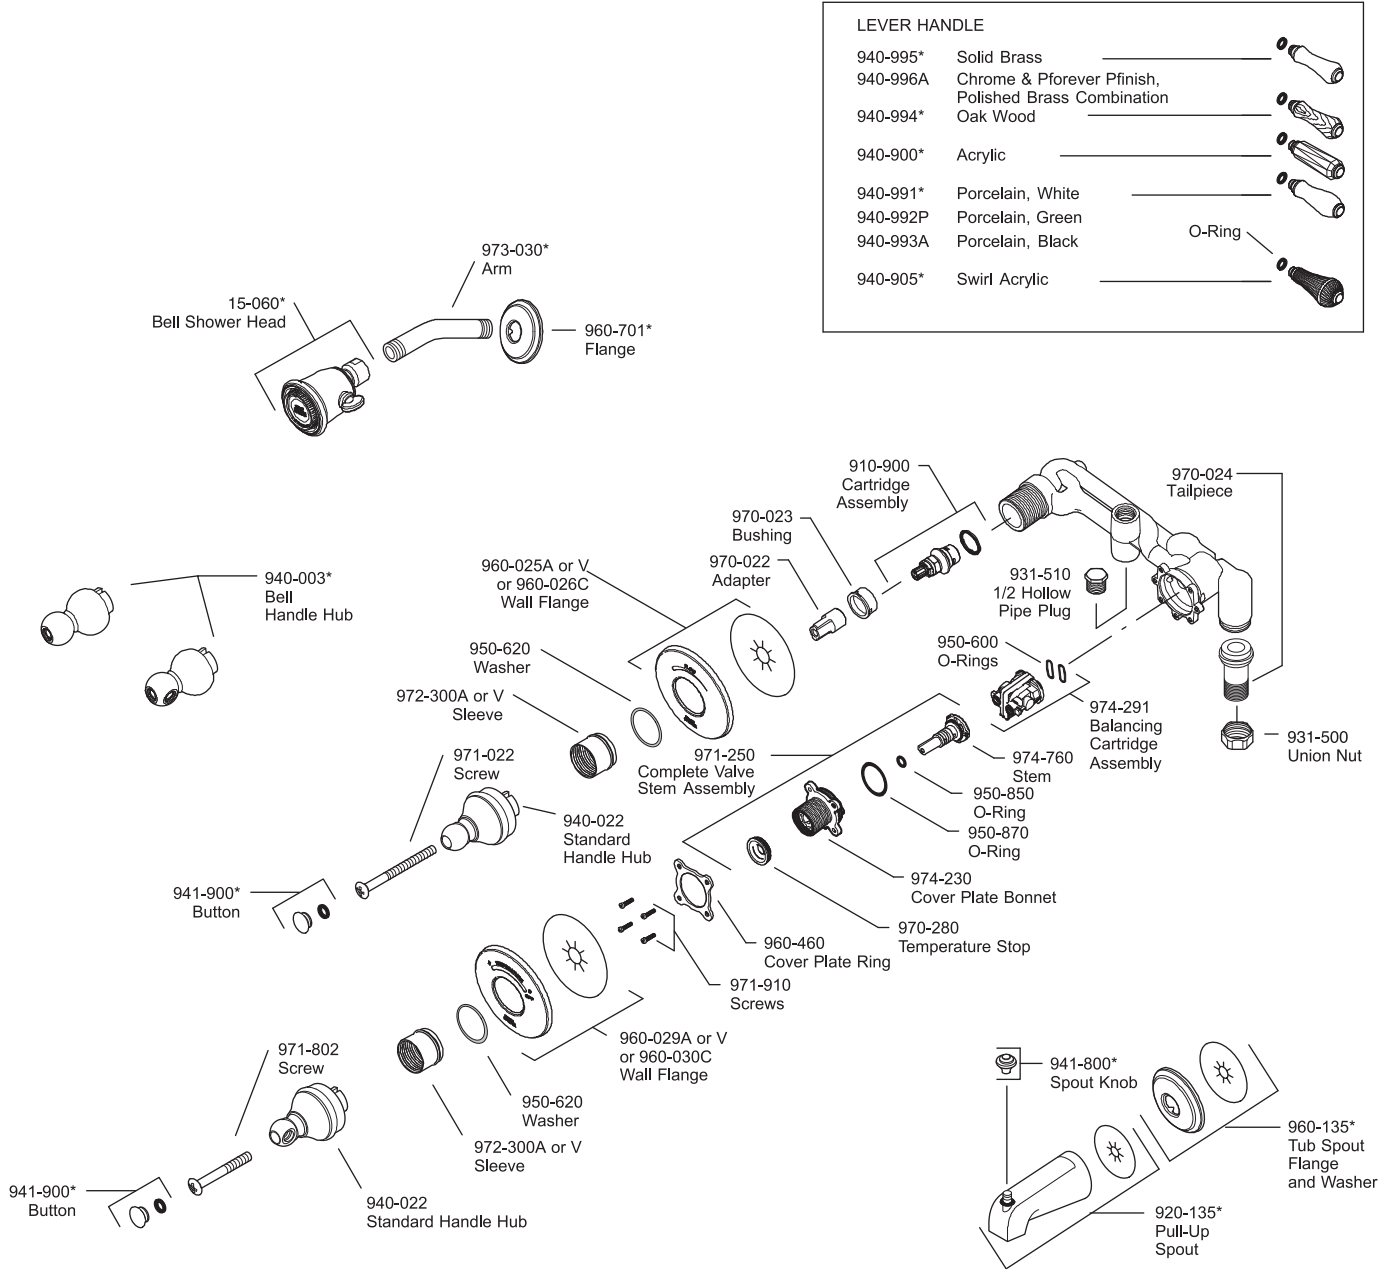

PARTS EXPLOSION

02 Series Two-Handle Tub & Shower

FINISHES * Indicates Finish

A Polished Chrome	M Almond	U Rustic Bronze
B Black	N Antique Bronze	V PVD Polished Brass
E Rustic Pewter	P Polished Brass	W White
D PVD Polished Nickel	Q Satin Brass	Y Tuscan Bronze
J PVD Brushed Nickel	R Copper	Z Oil-Rubbed Bronze
K Satin Nickel	S Stainless Steel	
L Satin Stainless	T Biscuit	

All finishes not available on all parts

Pfister™