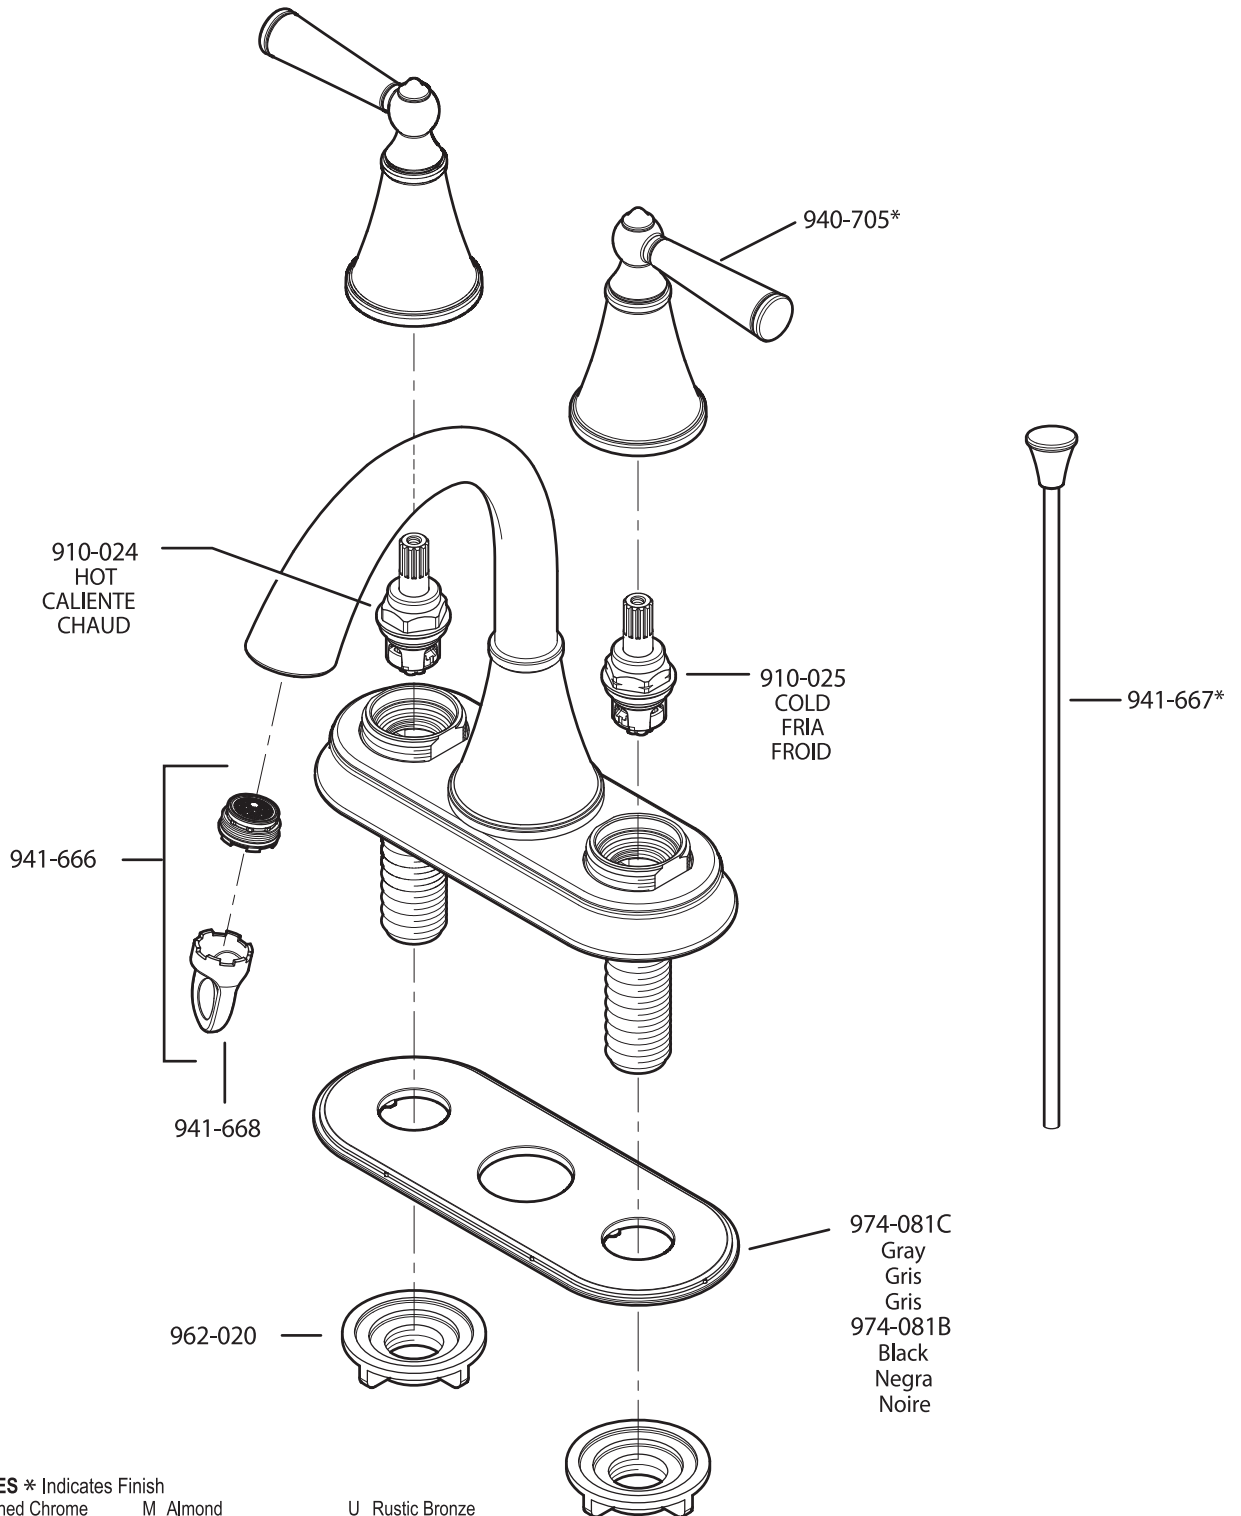

PARTS EXPLOSION

48 Series Saxton™ Collection 4" Centerset Lavatory Faucet

FINISHES * Indicates Finish

A Polished Chrome	M Almond	U Rustic Bronze
B Black	N Antique Bronze	V PVD Polished Brass
E Rustic Pewter	P Polished Brass	W White
D PVD Polished Nickel	Q Satin Brass	Y Tuscan Bronze
J PVD Brushed Nickel	R Copper	Z Oil-Rubbed Bronze
K Satin Nickel	S Stainless Steel	
L Satin Stainless	T Biscuit	

All finishes not available on all parts

Pfister™