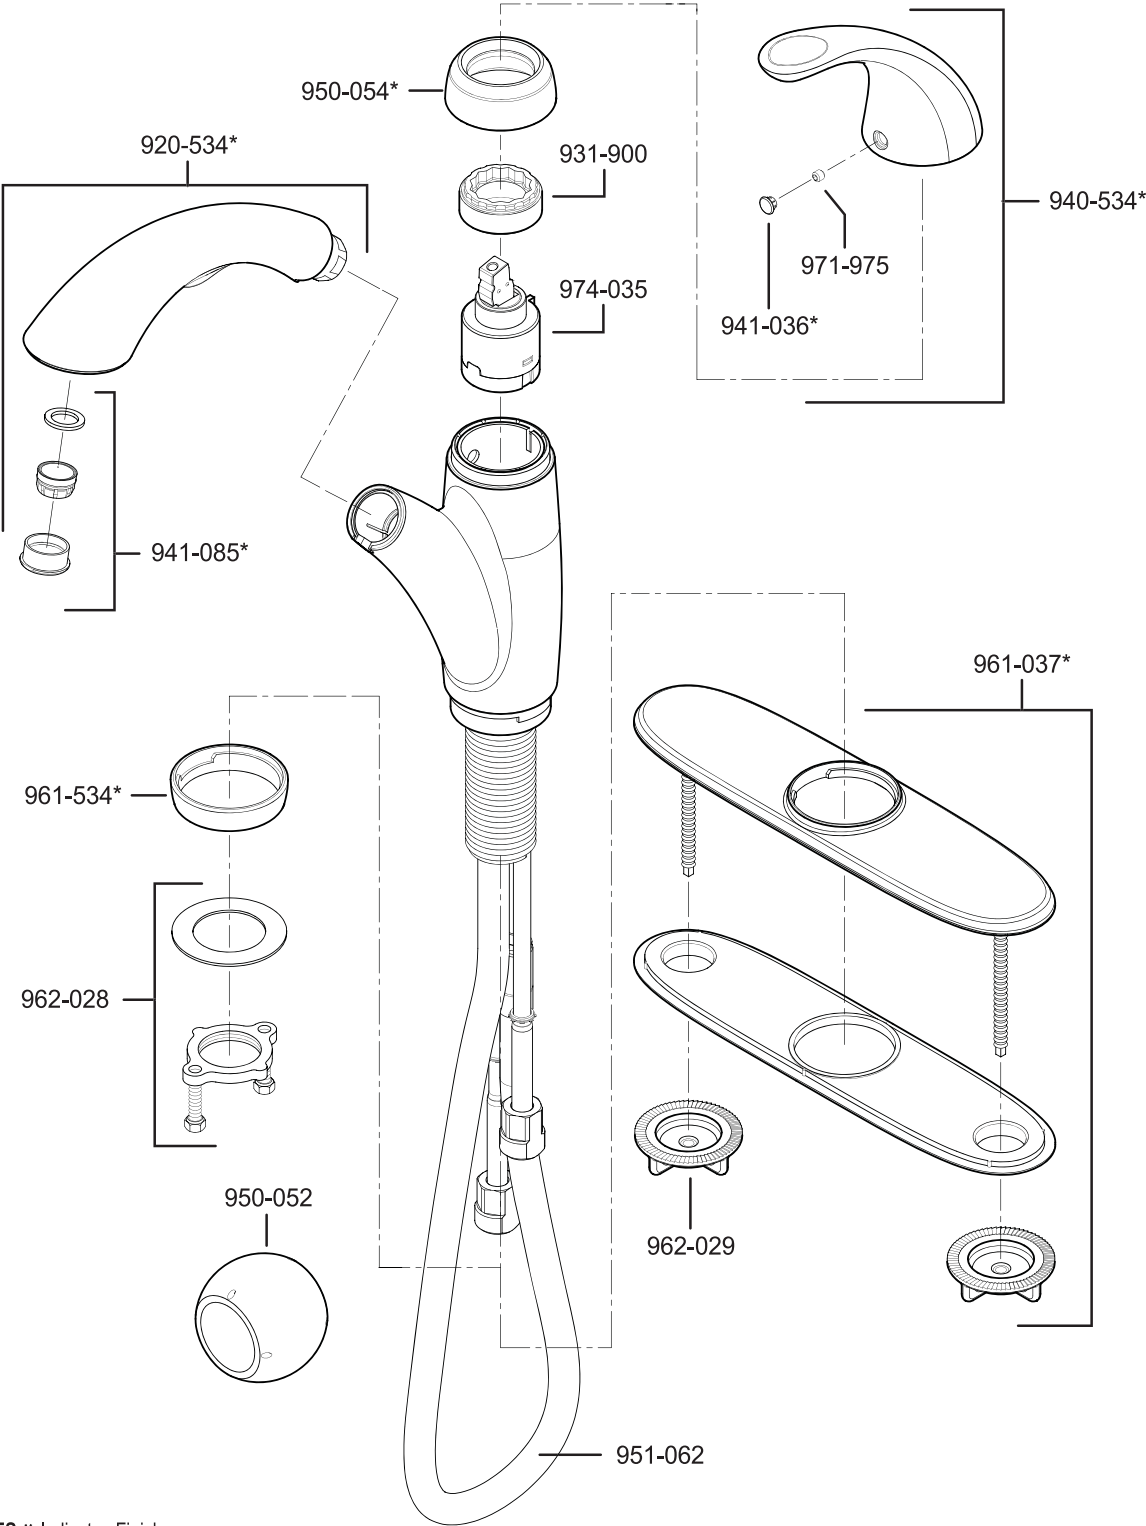

PARTS EXPLOSION

534 Series Parisa™ Collection Pull-Out Kitchen Faucet

FINISHES * Indicates Finish

A Polished Chrome	M Almond	U Rustic Bronze
B Black	N Antique Bronze	V PVD Polished Brass
E Rustic Pewter	P Polished Brass	W White
D PVD Polished Nickel	Q Satin Brass	Y Tuscan Bronze
J PVD Brushed Nickel	R Copper	Z Oil-Rubbed Bronze
K Satin Nickel	S Stainless Steel	
L Satin Stainless	T Biscuit	

All finishes not available on all parts

Pfister™