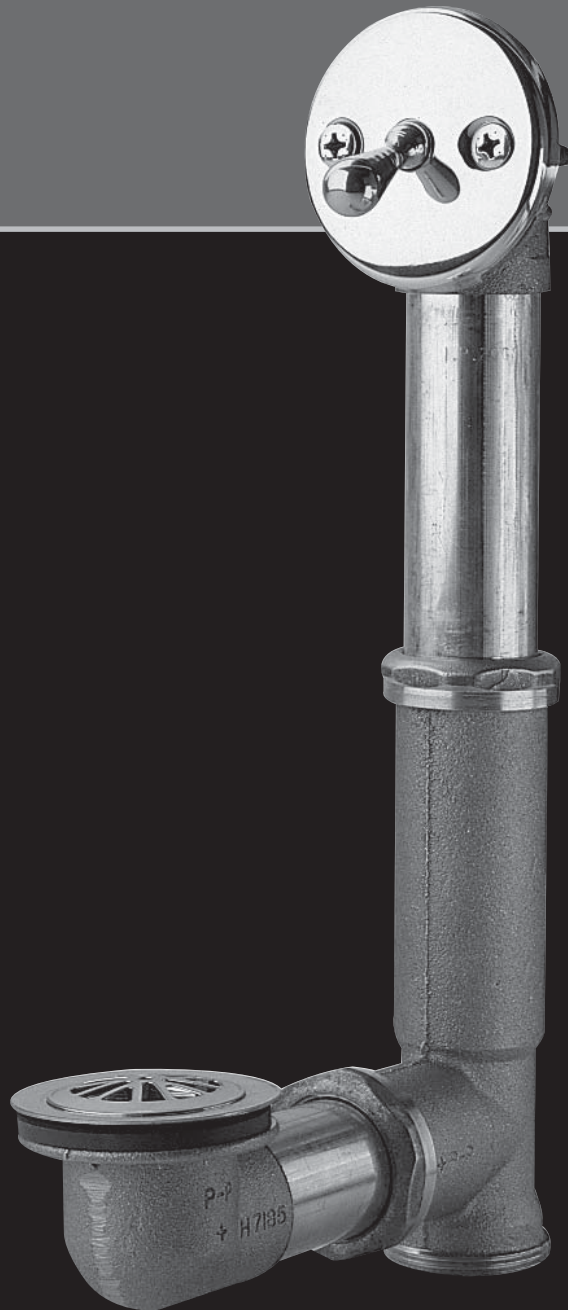

SECTION 7

MISCELLANEOUS