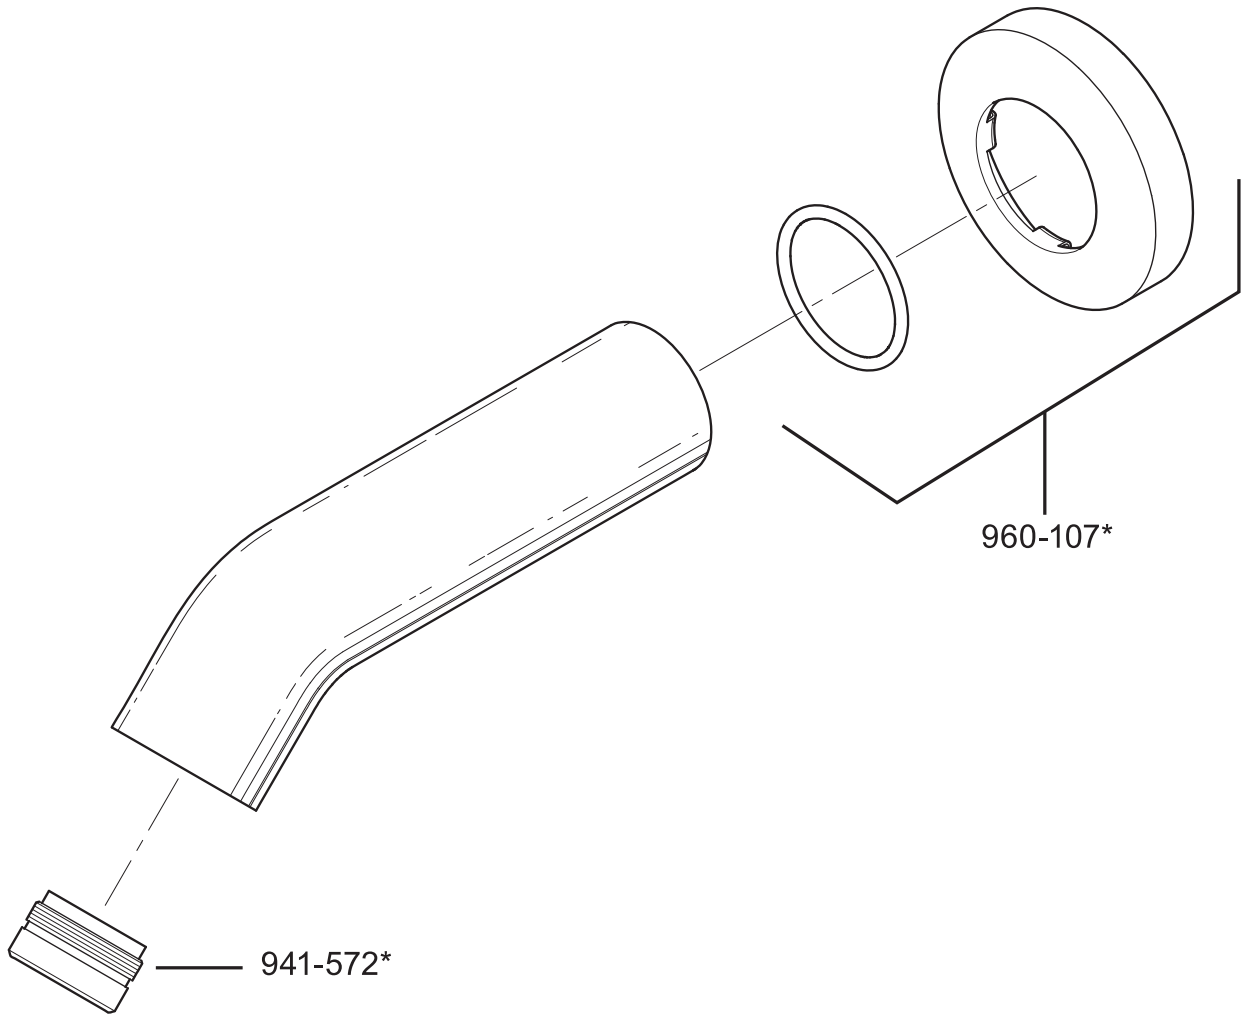

PARTS EXPLOSION

15 Series - 3/4" Shower System - Tub Spout

FINISHES * Indicates Finish

A Polished Chrome	M Almond	U Rustic Bronze
B Black	N Antique Bronze	V PVD Polished Brass
E Rustic Pewter	P Polished Brass	W White
D PVD Polished Nickel	Q Satin Brass	Y Tuscan Bronze
J PVD Brushed Nickel	R Copper	Z Oil-Rubbed Bronze
K Satin Nickel	S Stainless Steel	
L Satin Stainless	T Biscuit	

All finishes not available on all parts