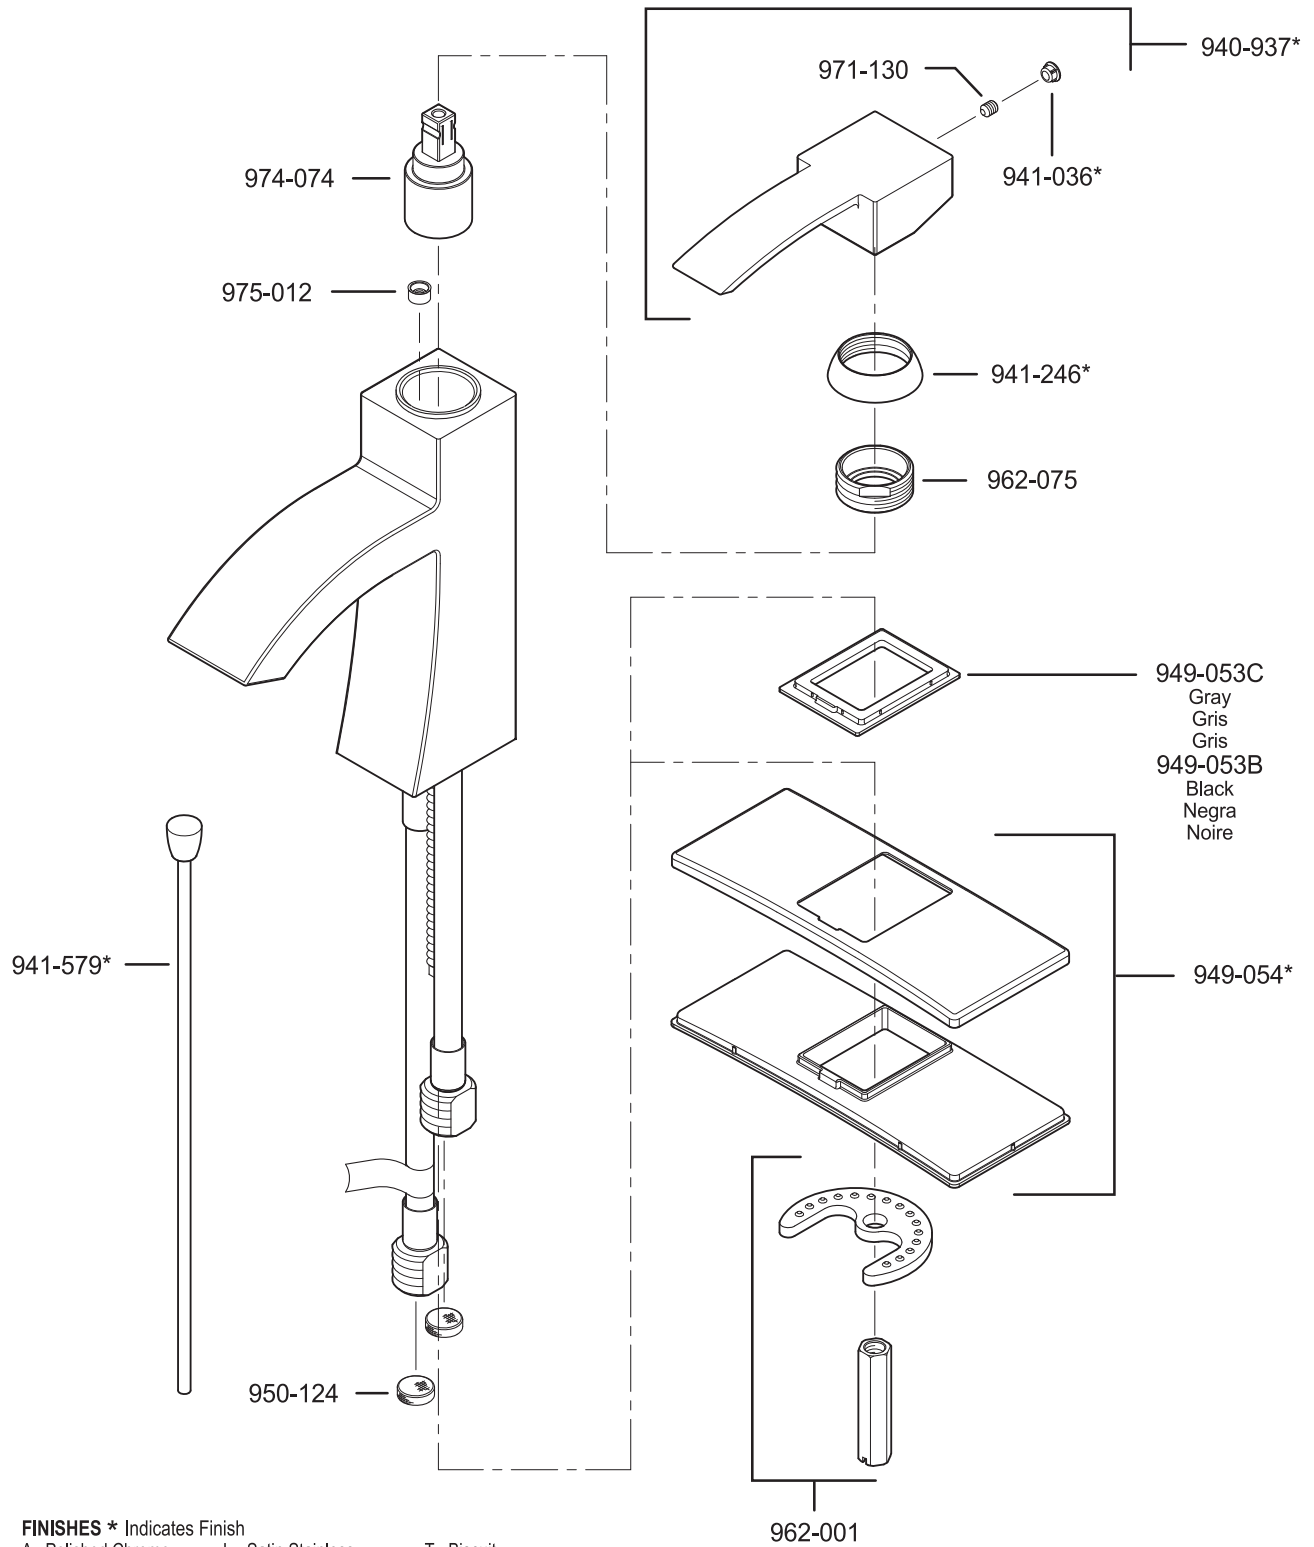

PARTS EXPLOSION

42 Series Bernini™ 4" Centerset Lavatory Faucet

FINISHES * Indicates Finish

A Polished Chrome	L Satin Stainless	T Biscuit
B Black	M Almond	U Rustic Bronze
D PVD Polished Nickel	N Antique Bronze	V PVD Polished Brass
E Rustic Pewter	P Polished Brass	W White
J PVD Brushed Nickel	Q Satin Brass	Y Tuscan Bronze
G Velvet Aged Bronze	R Copper	Z Oil-Rubbed Bronze
K Satin Nickel	S Stainless Steel	

All finishes not available on all parts

Pfister™