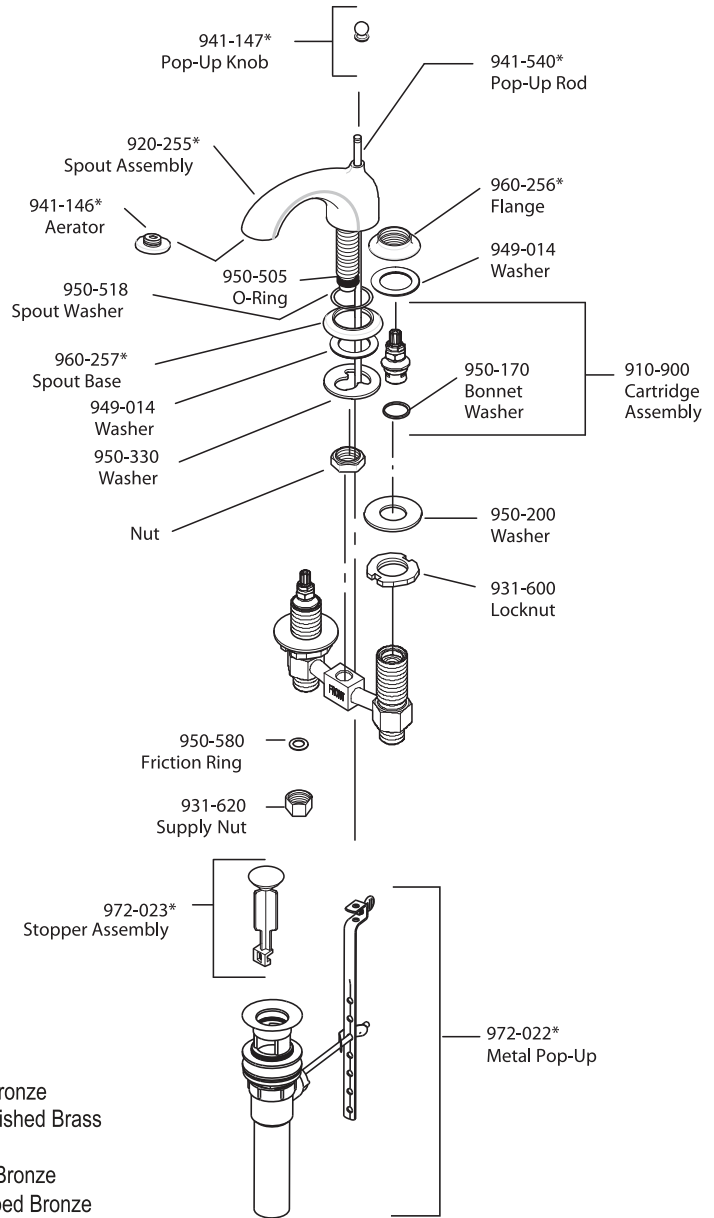

PARTS EXPLOSION

44 Series Georgetown™ Collection
Mini-Widespread Lavatory Faucet

**931-501
Installation Kit**

Spout	Handle Side
949-012 Washer (1 each)	941-014 Washer (2 each)
949-014 Washer (1 each)	
950-330 Washer (1 each)	950-200 Washer (2 each)
Nut (1 each)	931-600 Locknut (2 each)

FINISHES * Indicates Finish

A Polished Chrome	M Almond	U Rustic Bronze
B Black	N Antique Bronze	V PVD Polished Brass
E Rustic Pewter	P Polished Brass	W White
D PVD Polished Nickel	Q Satin Brass	Y Tuscan Bronze
J PVD Brushed Nickel	R Copper	Z Oil-Rubbed Bronze
K Satin Nickel	S Stainless Steel	
L Satin Stainless	T Biscuit	

All finishes not available on all parts