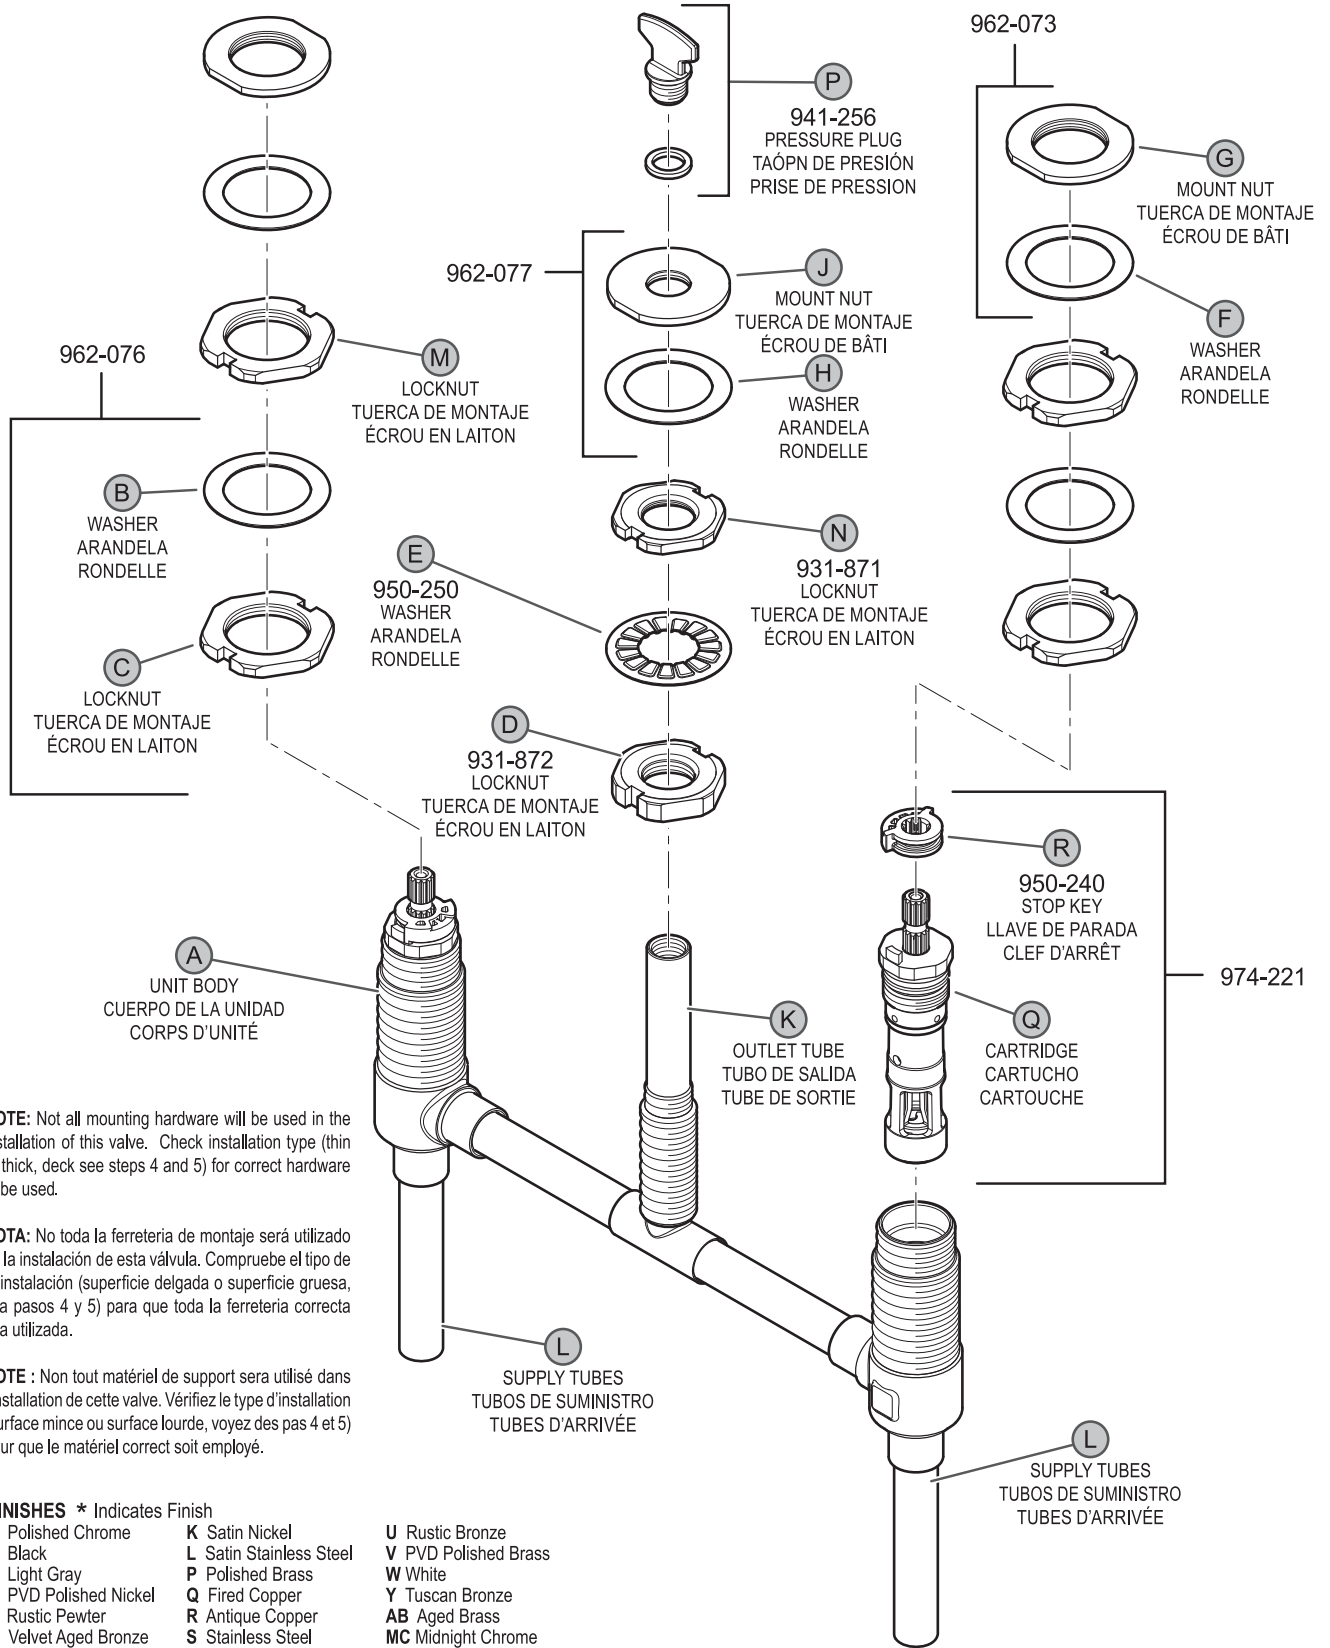

All finishes not available on all parts

PARTS EXPLOSION

0X6 Series 3 Hole Roman Tub Valve

NOTE: Not all mounting hardware will be used in the installation of this valve. Check installation type (thin or thick, deck see steps 4 and 5) for correct hardware to be used.