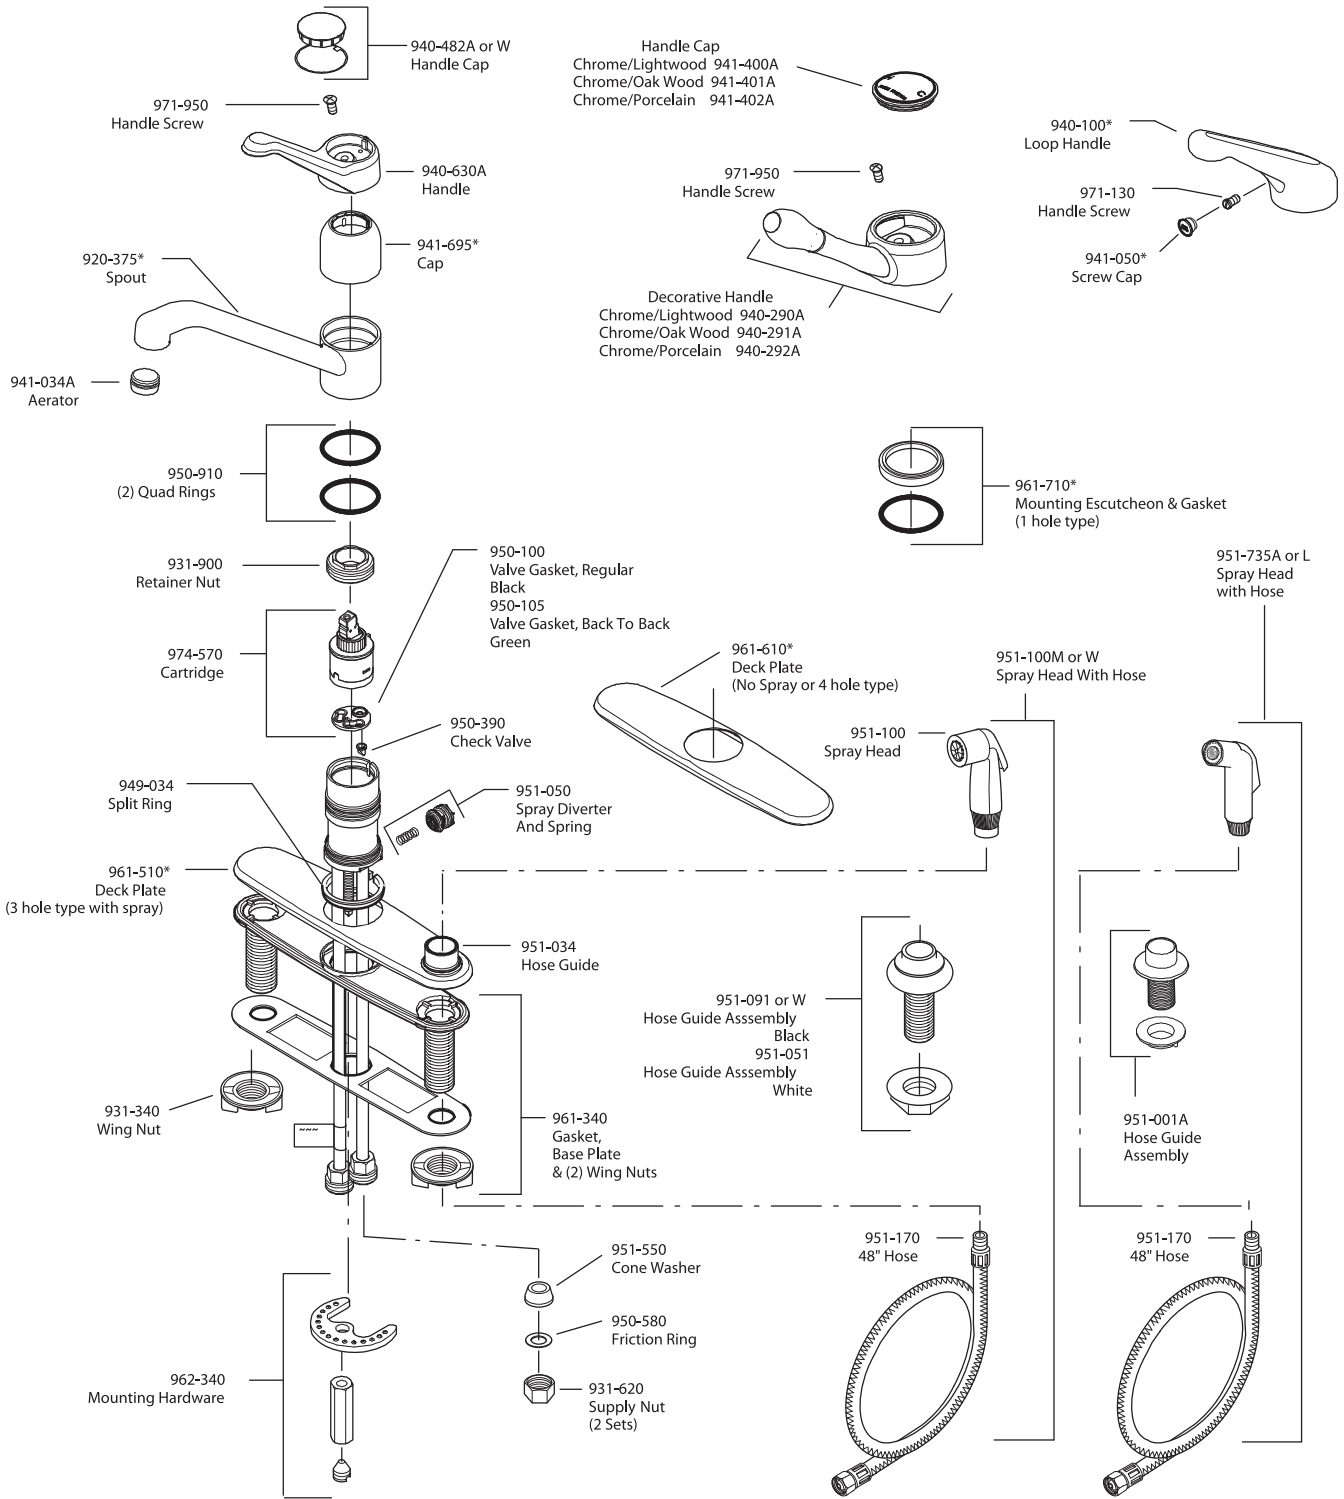

PARTS EXPLOSION

34 Series Genesis® Collection Single-Control Faucet

FINISHES * Indicates Finish

A Polished Chrome	M Almond	U Rustic Bronze
B Black	N Antique Bronze	V PVD Polished Brass
E Rustic Pewter	P Polished Brass	W White
D PVD Polished Nickel	Q Satin Brass	Y Tuscan Bronze
J PVD Brushed Nickel	R Copper	Z Oil-Rubbed Bronze
K Satin Nickel	S Stainless Steel	
L Satin Stainless	T Biscuit	

All finishes not available on all parts

Pfister