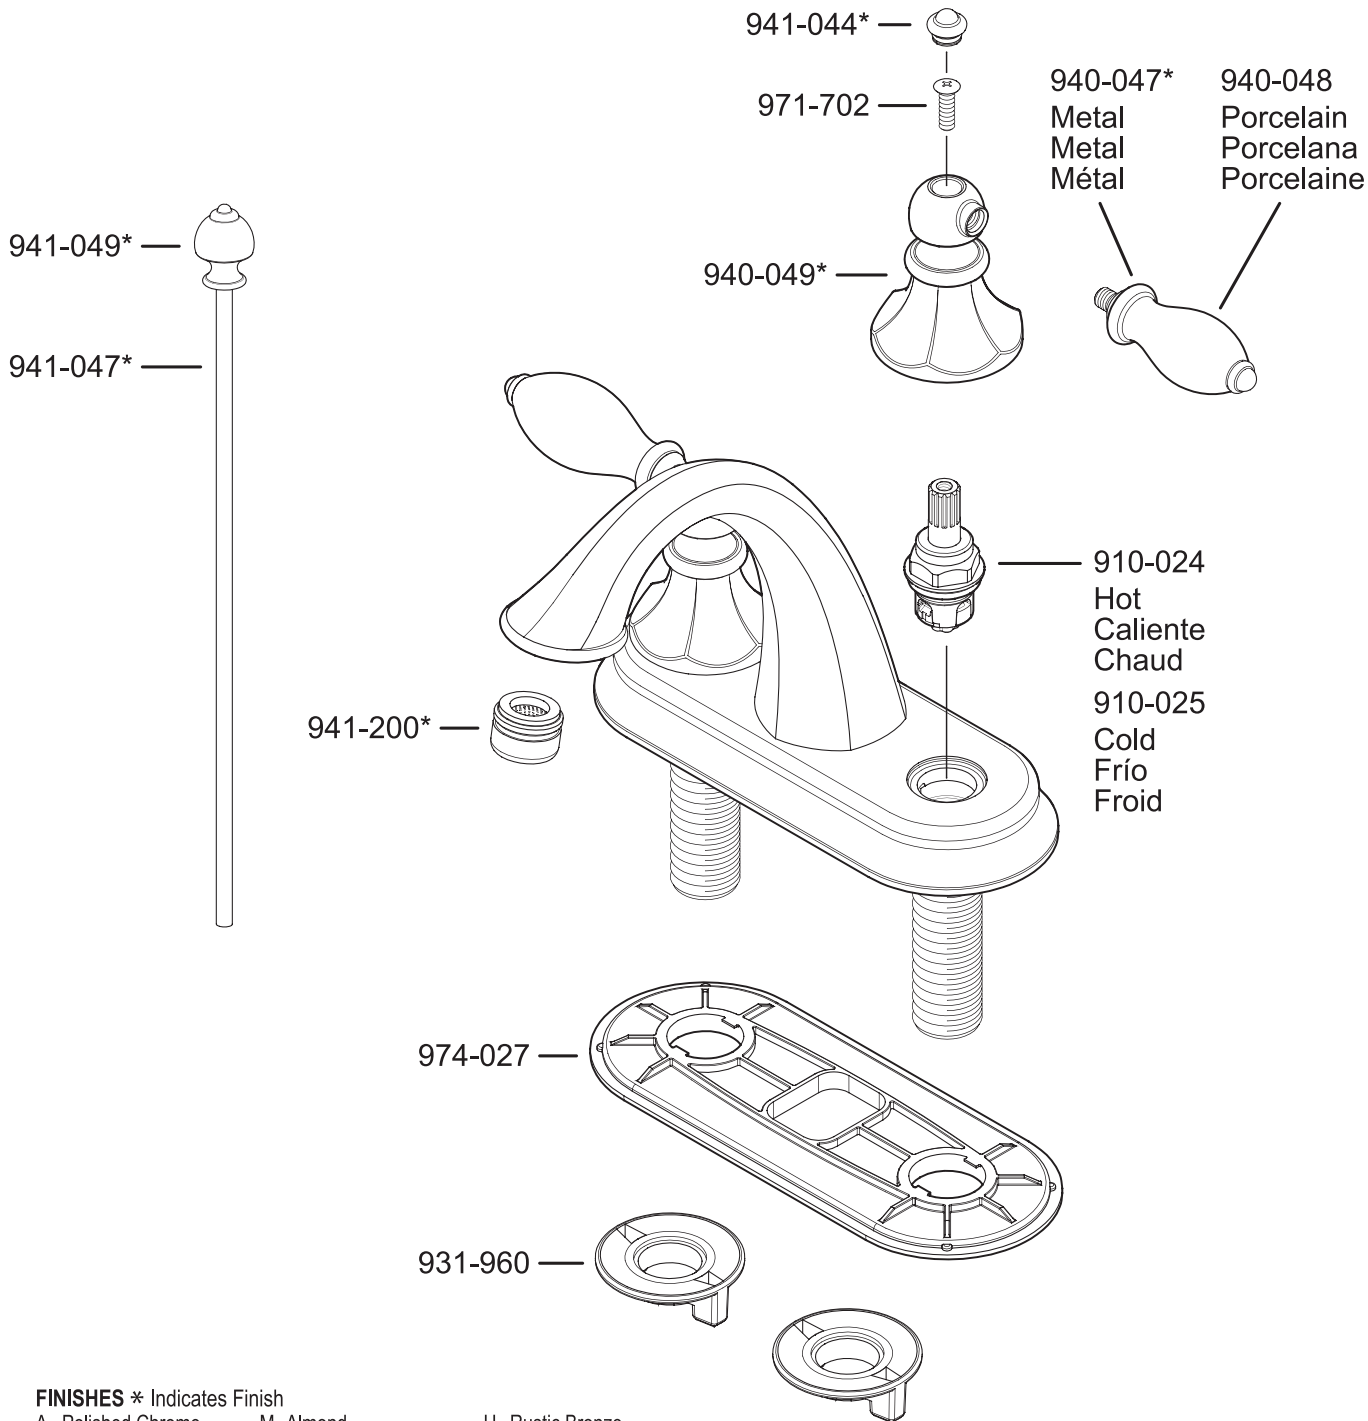

PARTS EXPLOSION

48 Series Catalina™ Collection 4" Centerset Lavatory Faucet

FINISHES * Indicates Finish

A Polished Chrome	M Almond	U Rustic Bronze
B Black	N Antique Bronze	V PVD Polished Brass
E Rustic Pewter	P Polished Brass	W White
D PVD Polished Nickel	Q Satin Brass	Y Tuscan Bronze
J PVD Brushed Nickel	R Copper	Z Oil-Rubbed Bronze
K Satin Nickel	S Stainless Steel	
L Satin Stainless	T Biscuit	

All finishes not available on all parts