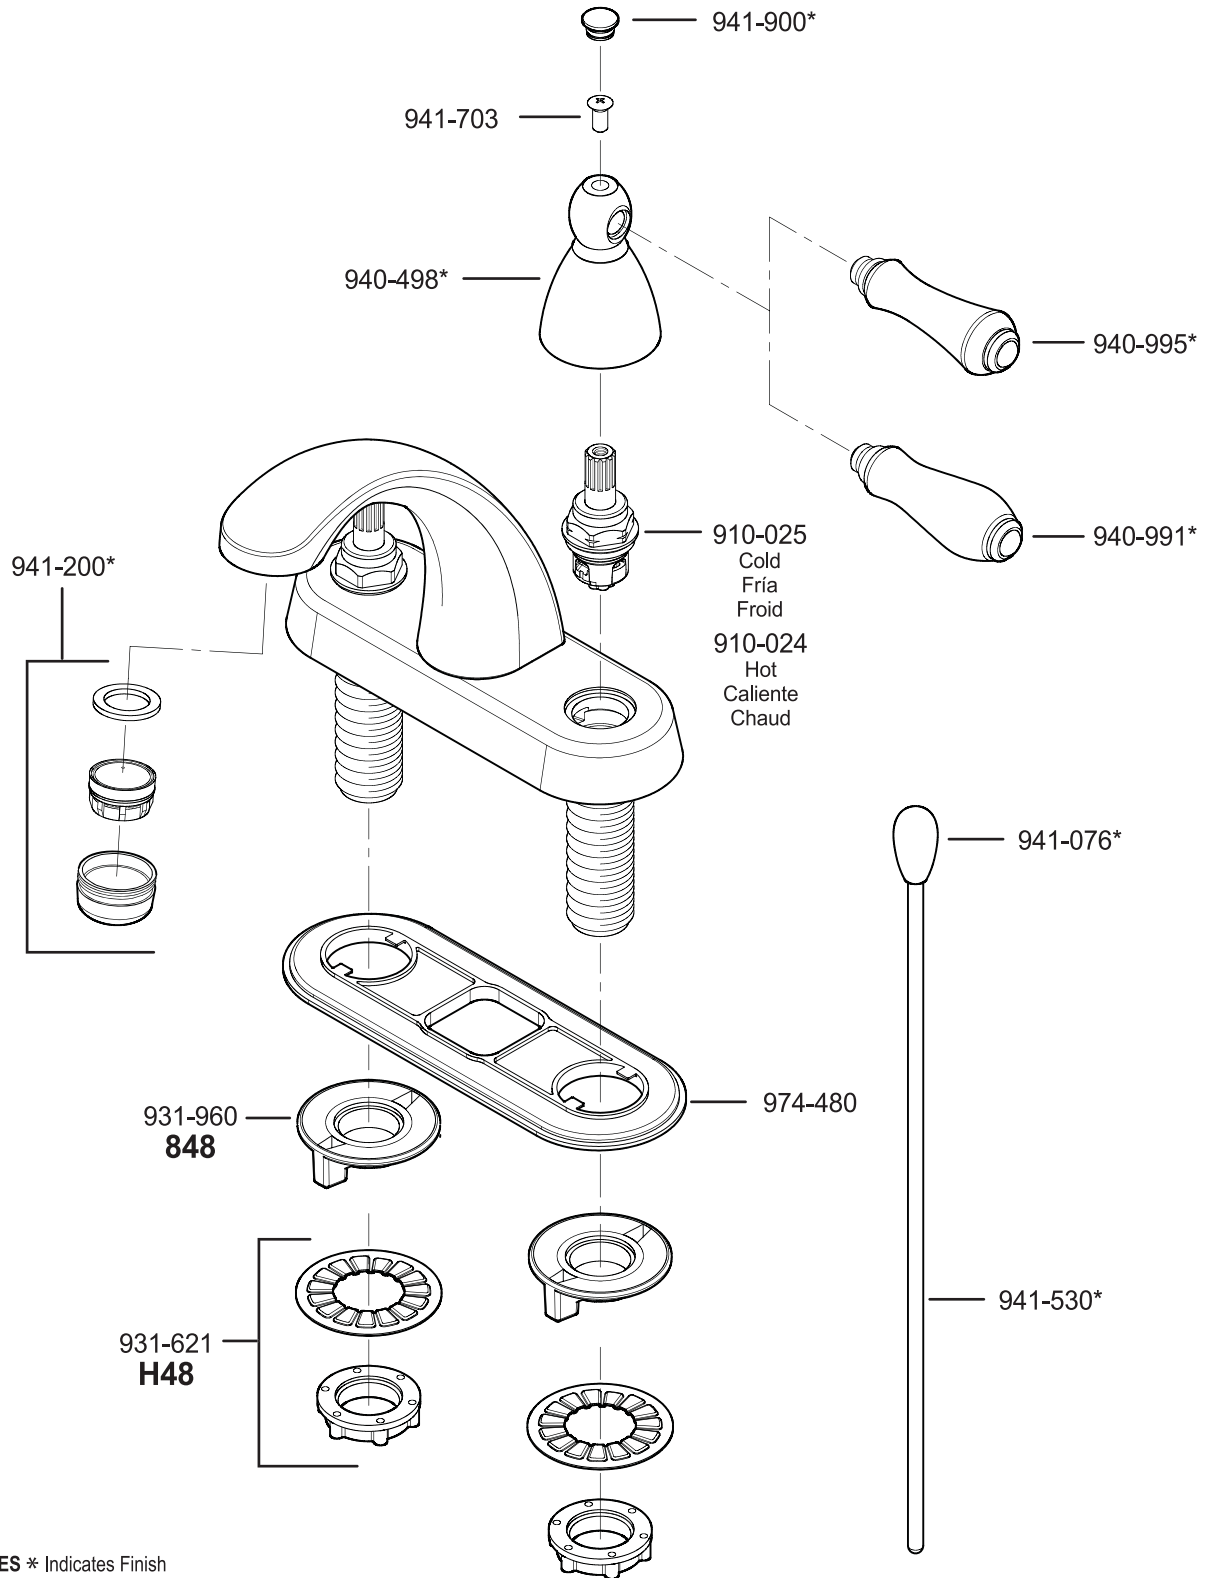

PARTS EXPLOSION

48 Series Parisa® Collection 4" Centerset Lavatory Faucet

FINISHES * Indicates Finish

A Polished Chrome	M Almond	U Rustic Bronze
B Black	N Antique Bronze	V PVD Polished Brass
E Rustic Pewter	P Polished Brass	W White
D PVD Polished Nickel	Q Satin Brass	Y Tuscan Bronze
J PVD Brushed Nickel	R Copper	Z Oil-Rubbed Bronze
K Satin Nickel	S Stainless Steel	
L Satin Stainless	T Biscuit	

All finishes not available on all parts

Pfister™