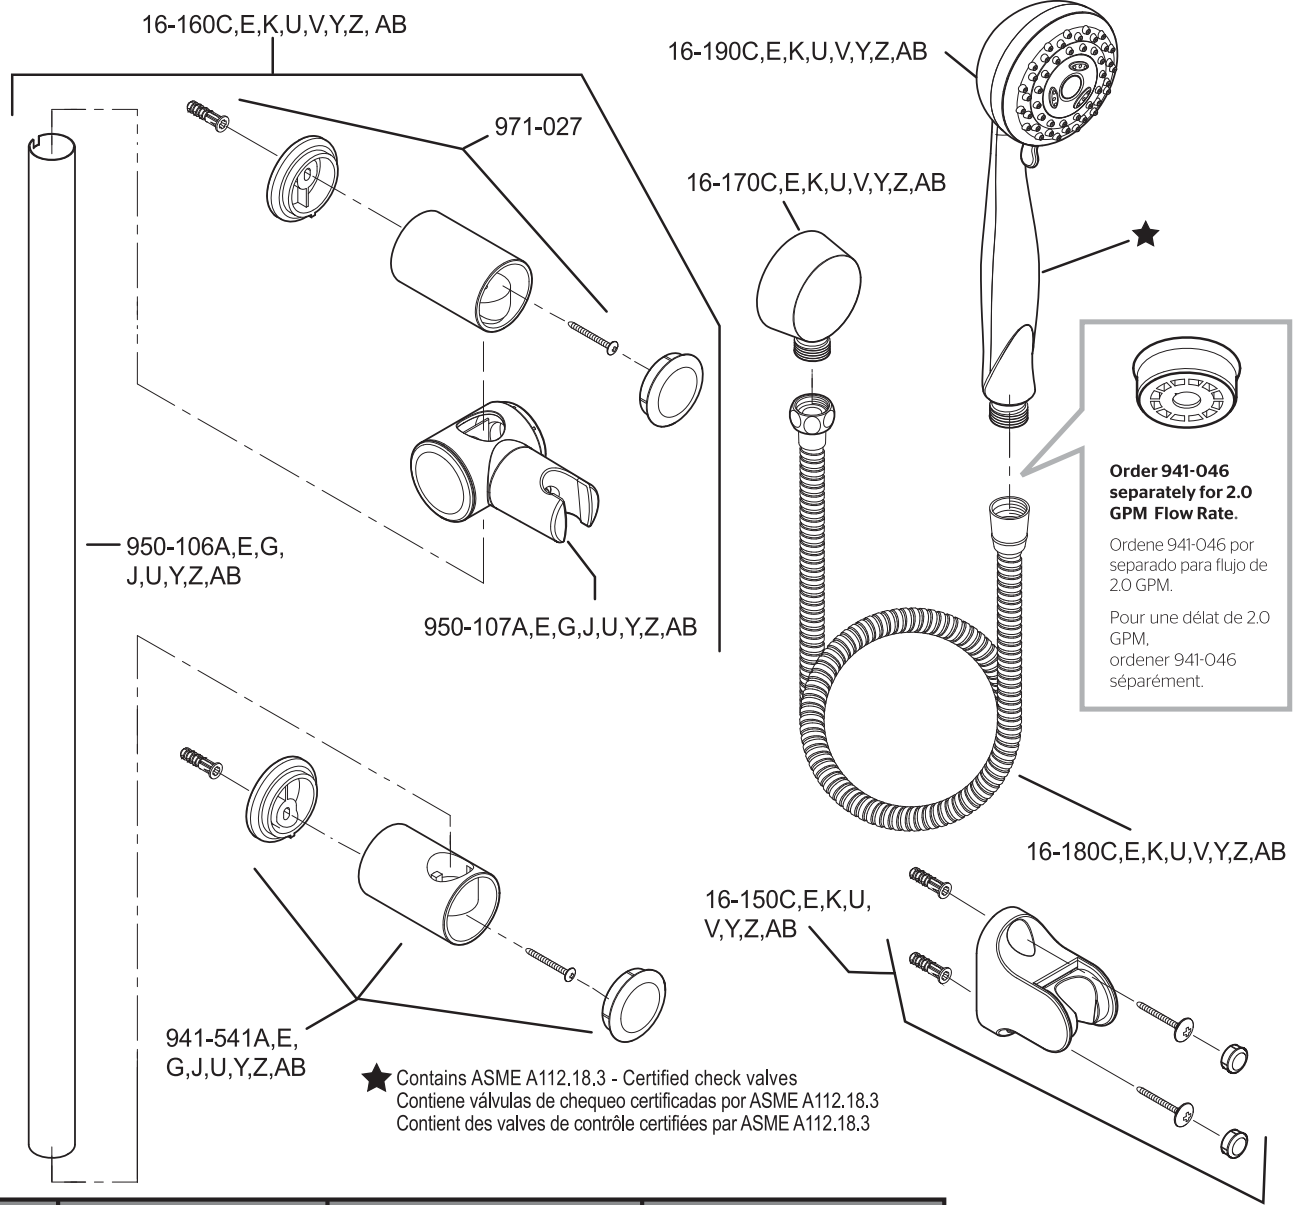

PARTS EXPLOSION

16-200 • 16-300 • G16-200 • G16-300

A,C	Polished Chrome	Cromo Pulido	Chrome Poli	
E	Rustic Pewter	Peltre Rústico	Étain Rustique	
G,V	Velvet Aged Bronze	Bronce Envejecido Con Apariencia a Terciopelo	Âgé Le Bronze Avec Le Apparence De Velours	
J,K	PVD Brushed Nickel	PVD Niquel Cepillado	PVD Nickel Brosse	
U	Rustic Bronze	Bronce Rústico	Bronze Rustique	
Y	Tuscan Bronze	Bronce Toscano	Bronze Le Toscan	
Z	Oil Rubbed Bronze	Bronce Frotado Con Aceite	Bronze Huilé	
AB	Aged Brass	Laitón Envejecido	Laiton Âgé