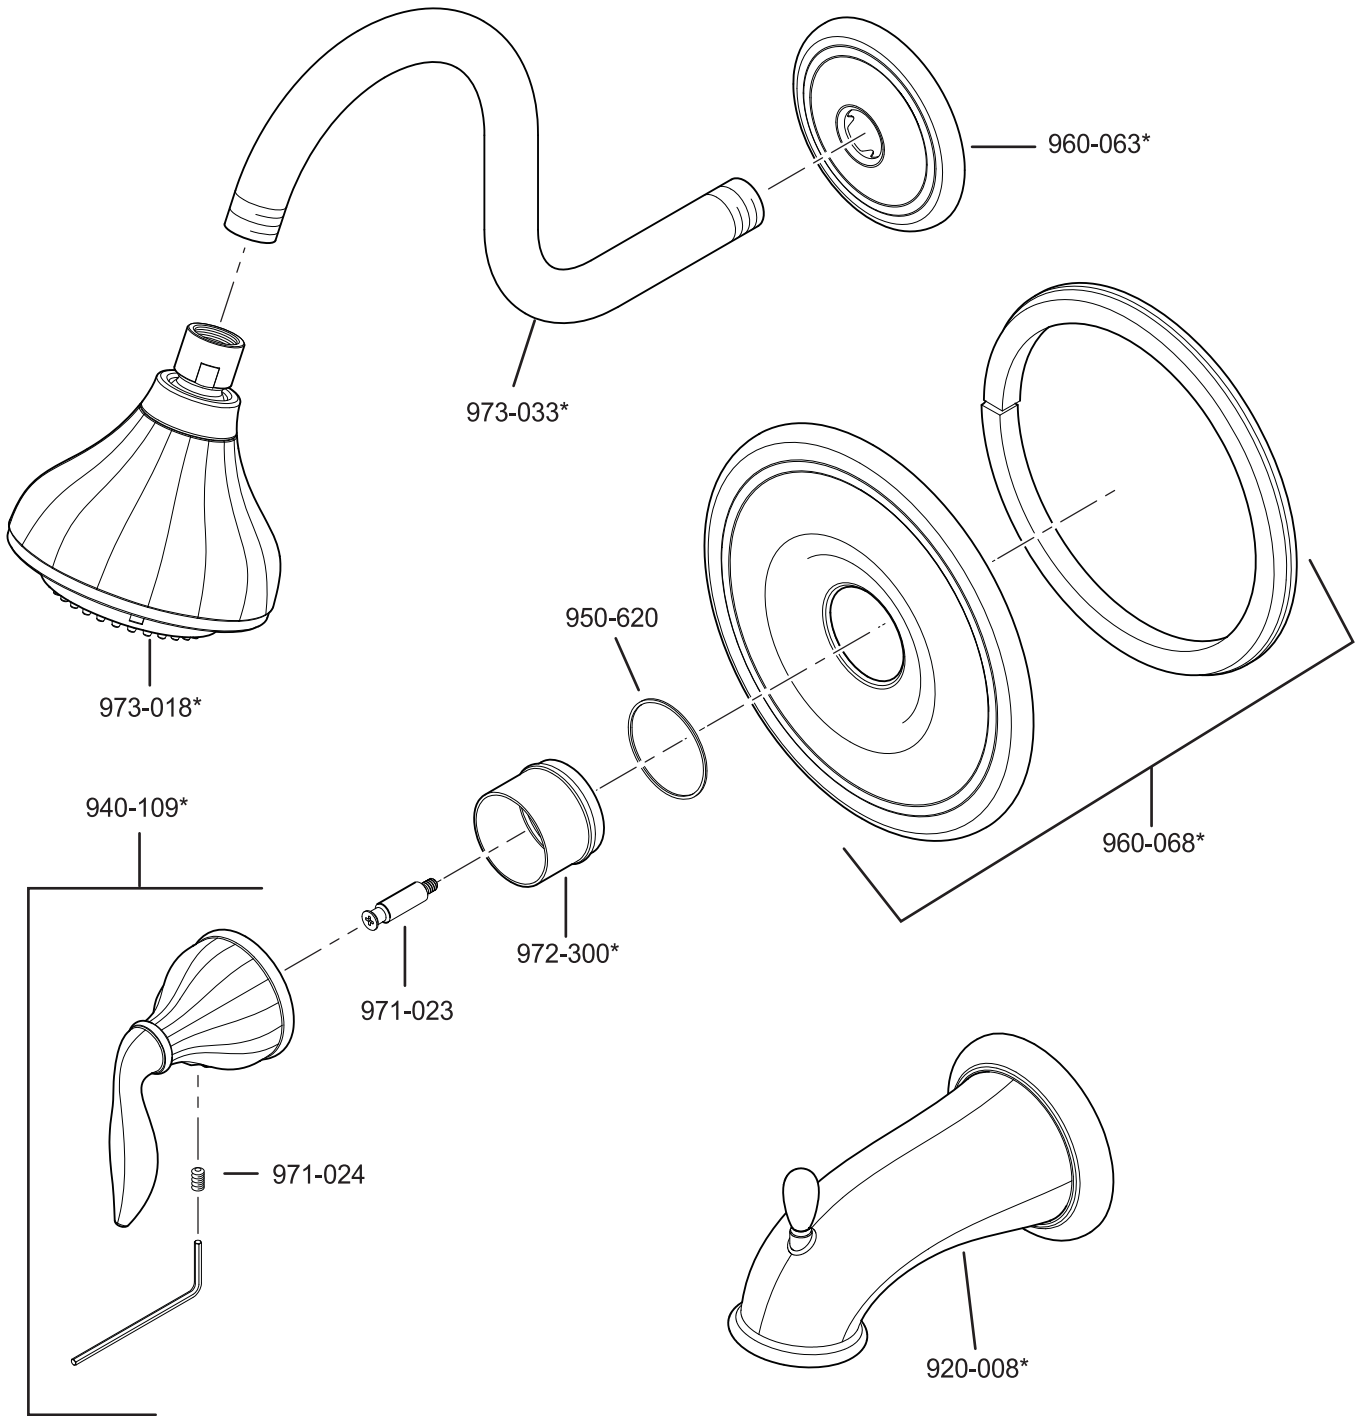

PARTS EXPLOSION

R89-XLT

A	Polished Chrome	Cromo Pulido	Chrome Poli
J	PVD Brushed Nickel	PVD Niquel Cepillado	PVD Nickel Brosse
Y	Tuscan Bronze	Bronce Toscano	Bronze Le Toscan

Pfister