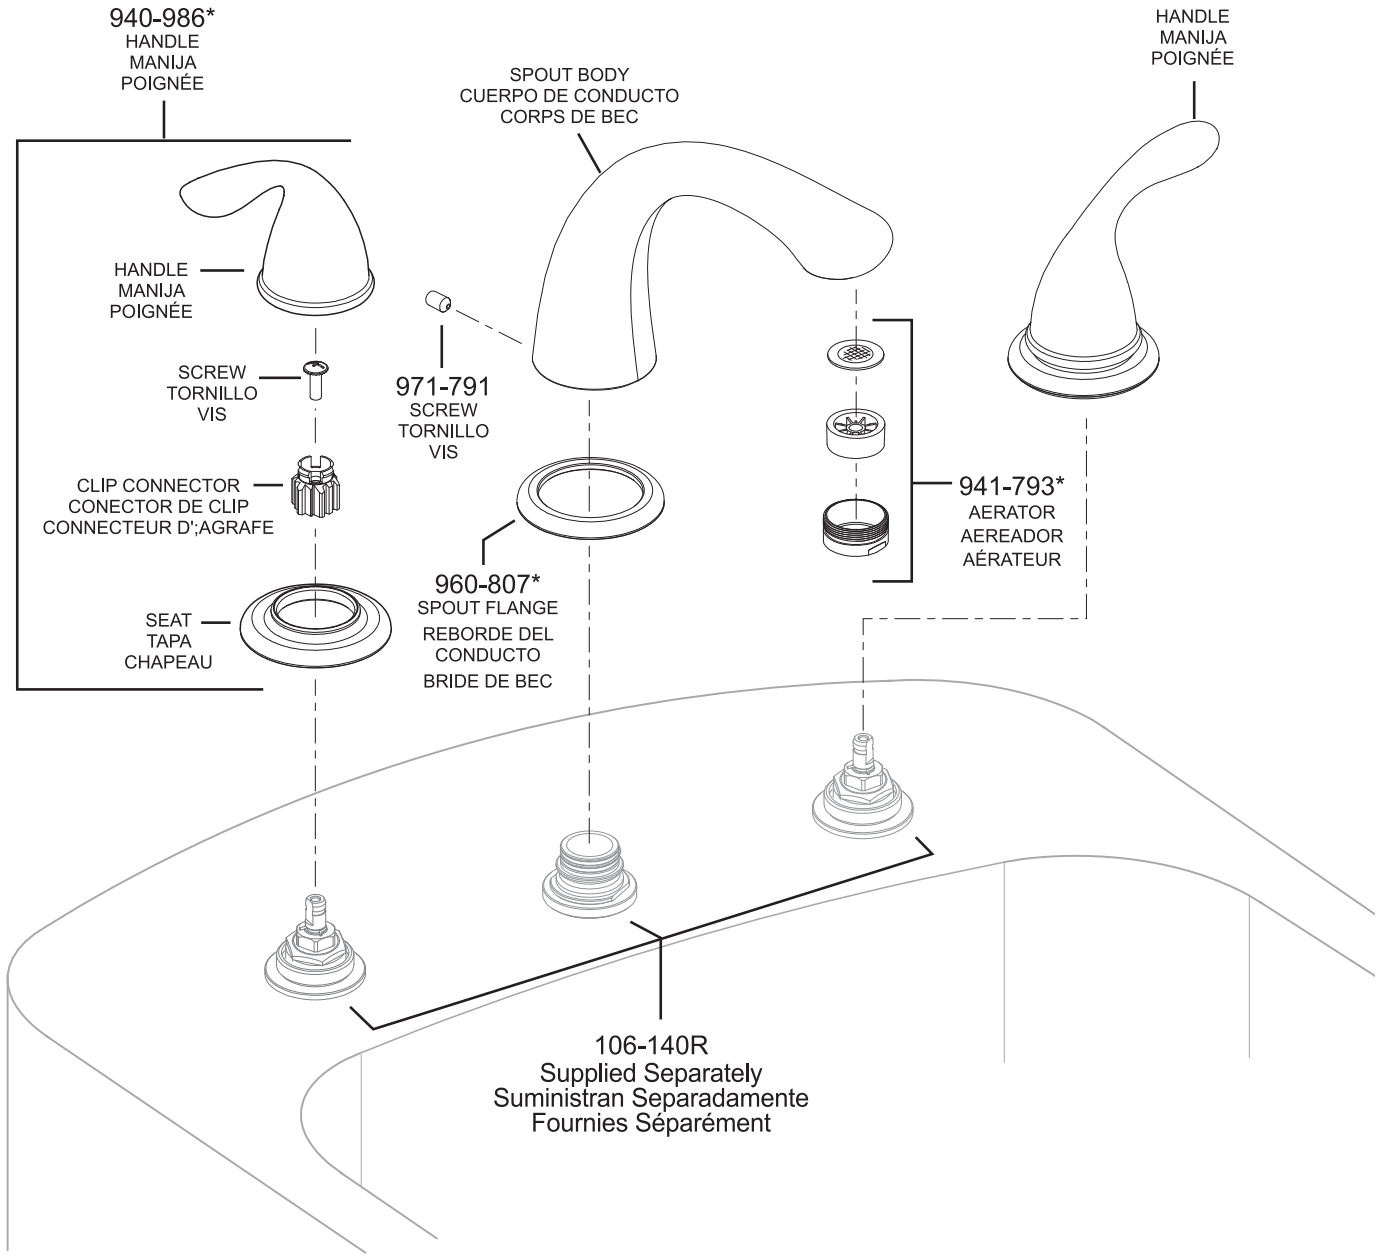

PARTS EXPLOSION

1T6-5

A	Polished Chrome	Cromo Pulido	Chrome Poli
K	Satin Nickel	Niquel Satinado	Nickel Satiné