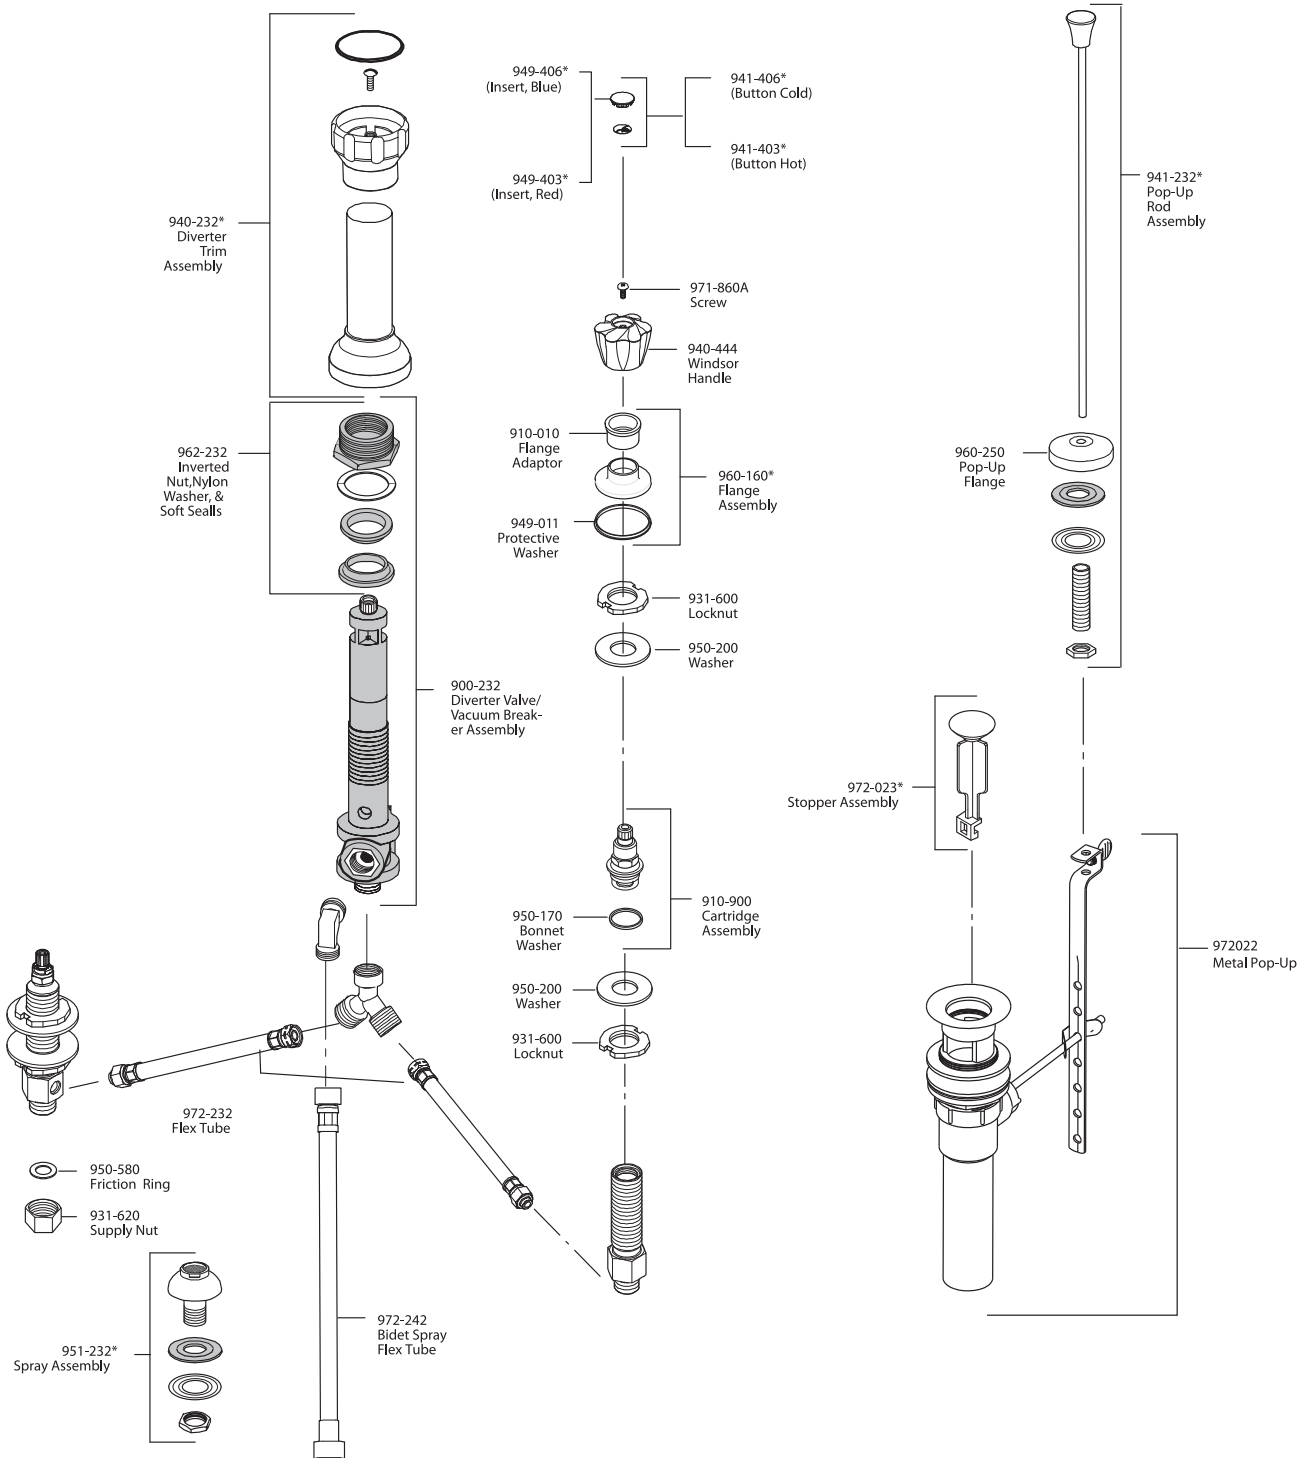

All finishes not available on all parts

Pfister™

PARTS EXPLOSION

23 Series Bidet

FINISHES * Indicates Finish

- | | | |
|-----------------------|-------------------|----------------------|
| A Polished Chrome | M Almond | U Rustic Bronze |
| B Black | N Antique Bronze | V PVD Polished Brass |
| E Rustic Pewter | P Polished Brass | W White |
| D PVD Polished Nickel | Q Satin Brass | Y Tuscan Bronze |
| J PVD Brushed Nickel | R Copper | Z Oil-Rubbed Bronze |
| K Satin Nickel | S Stainless Steel | |
| L Satin Stainless | T Biscuit | |