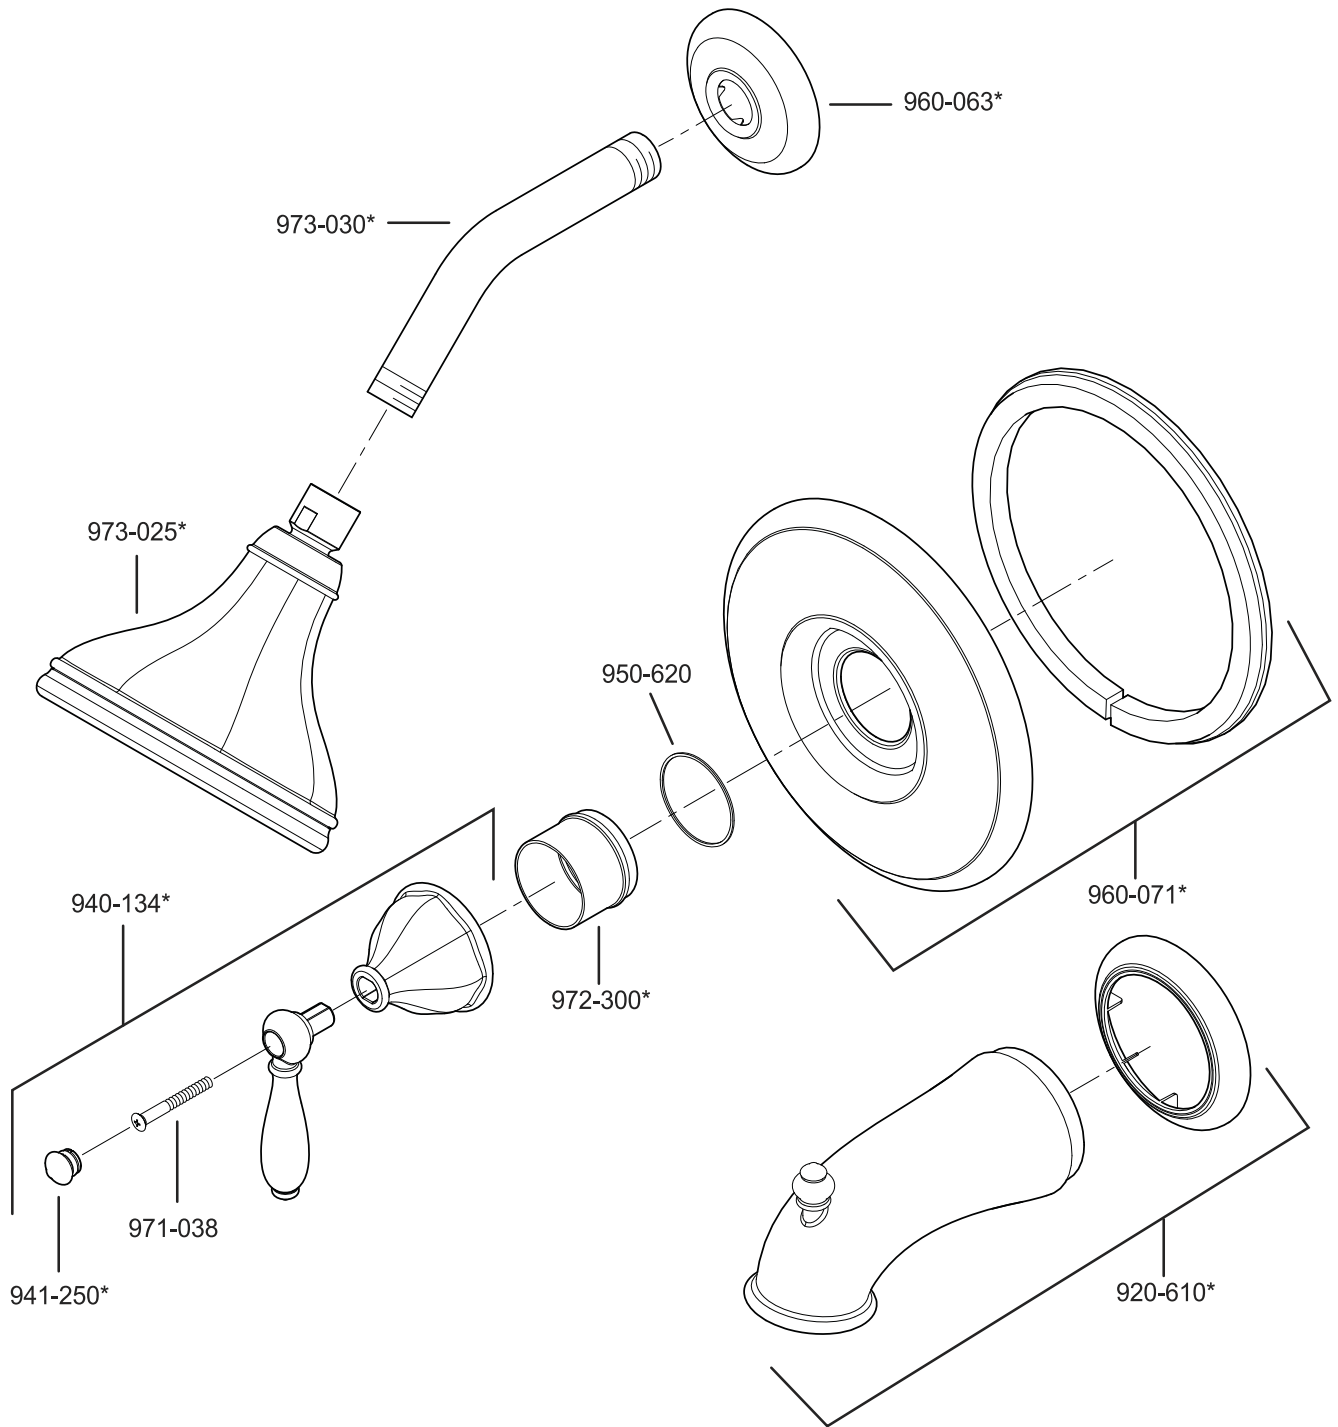

PARTS EXPLOSION

R89-XRP

	English	Español	Français
*	Letter Designates Finish	La Letra Indica el Terminado	La Lettre Designe Le Fini
A	Polished Chrome	Cromo Pulido	Chrome Poli
J	PVD Brushed Nickel	PVD Niquel Cepillado	PVD Nickel Brosse
Y	Tuscan Bronze	Bronce Toscano	Bronze Le Toscan

Pfister™