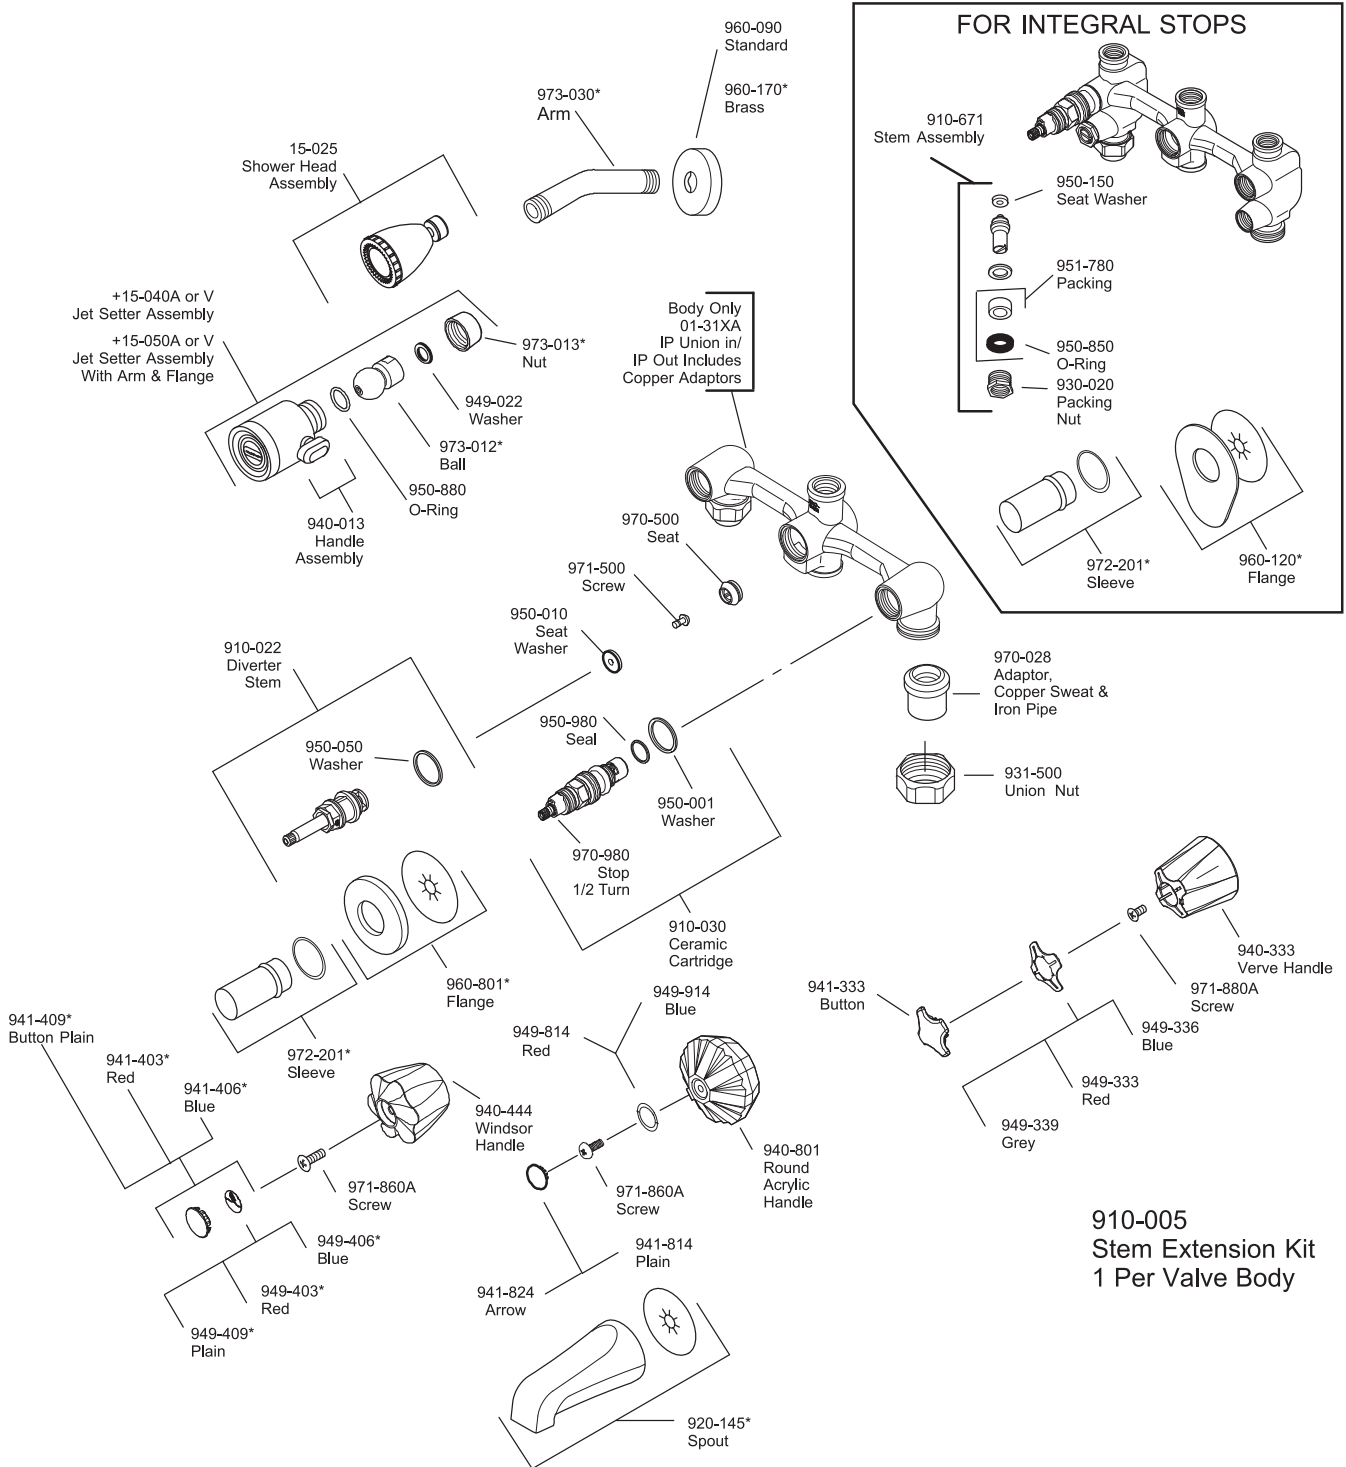

PARTS EXPLOSION

01 Series Three-Handle Tub & Shower

910-005 Stem Extension Kit
1 Per Valve Body

FINISHES * Indicates Finish

A Polished Chrome	M Almond	U Rustic Bronze
B Black	N Antique Bronze	V PVD Polished Brass
E Rustic Pewter	P Polished Brass	W White
D PVD Polished Nickel	Q Satin Brass	Y Tuscan Bronze
J PVD Brushed Nickel	R Copper	Z Oil-Rubbed Bronze
K Satin Nickel	S Stainless Steel	
L Satin Stainless	T Biscuit	

All finishes not available on all parts

Pfister