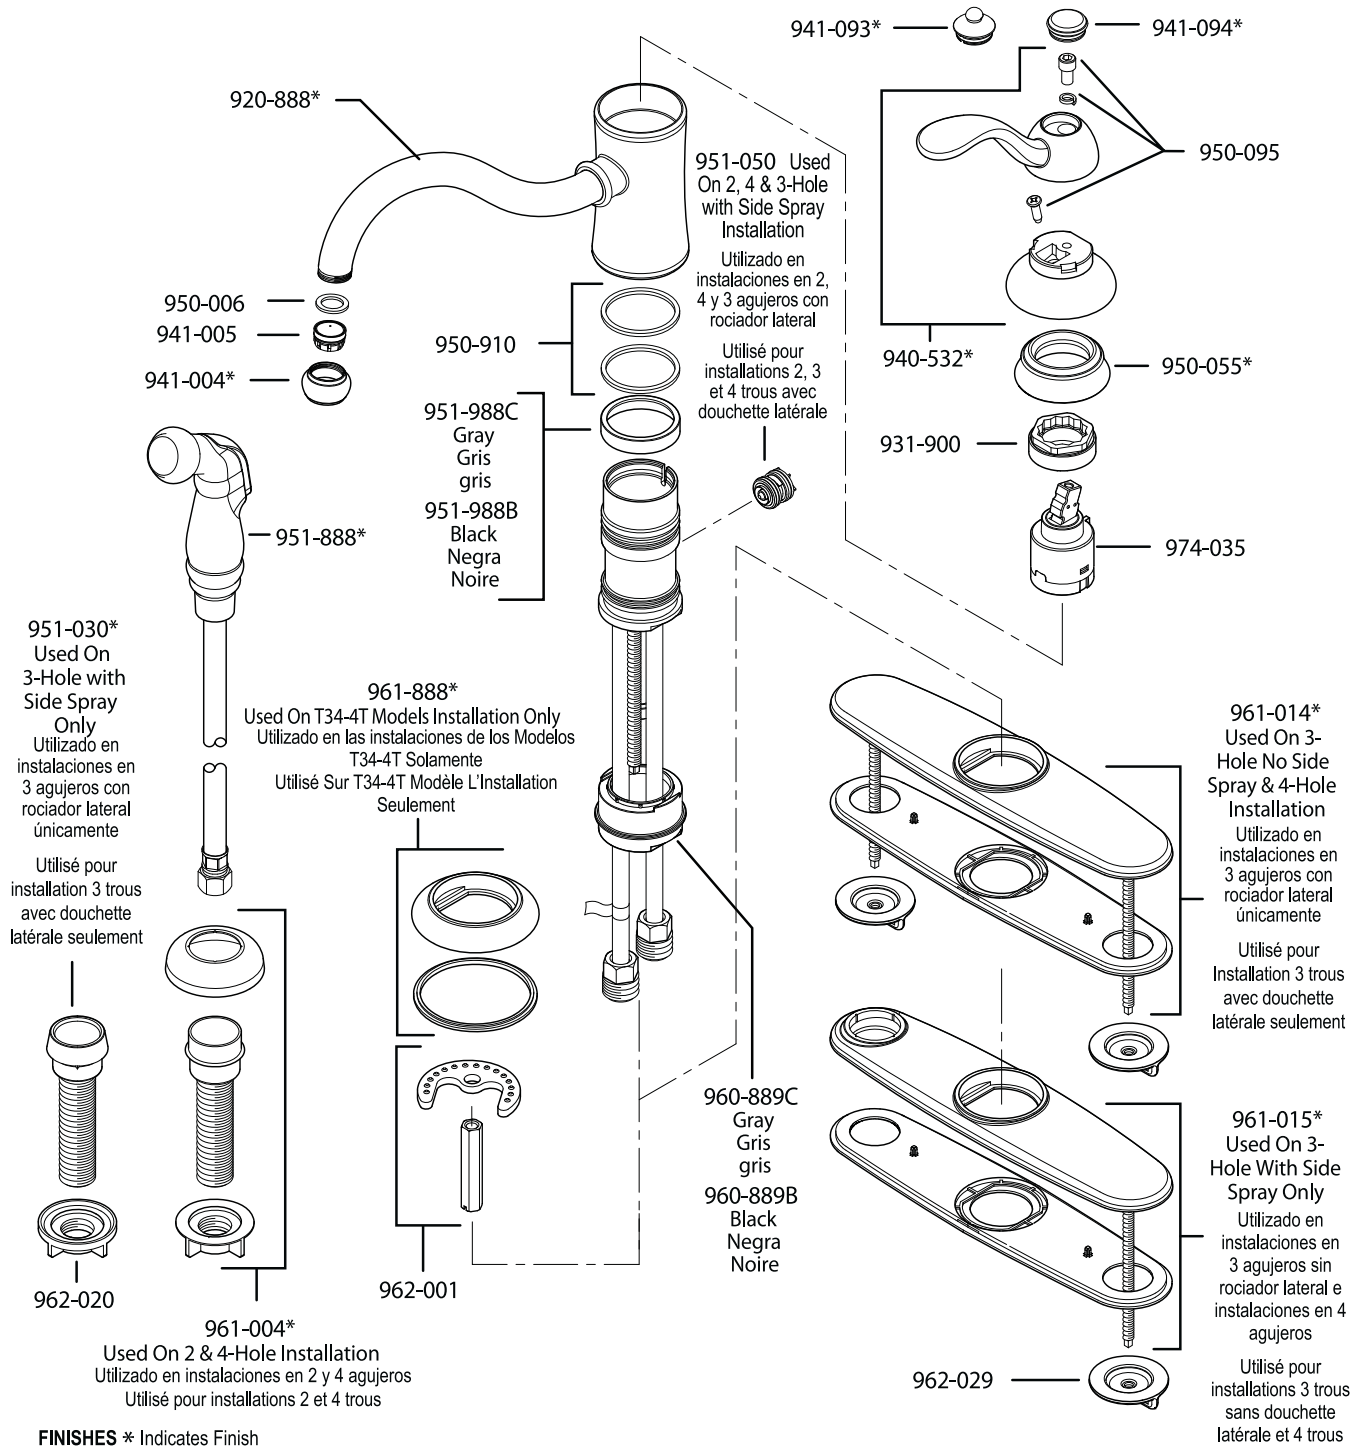

PARTS EXPLOSION

34 Series Marielle™ Collection Single-Control Kitchen Faucet

FINISHES * Indicates Finish

A Polished Chrome	L Satin Stainless	T Biscuit
B Black	M Almond	U Rustic Bronze
D PVD Polished Nickel	N Antique Bronze	V PVD Polished Brass
E Rustic Pewter	P Polished Brass	W White
J PVD Brushed Nickel	Q Satin Brass	Y Tuscan Bronze
G Velvet Aged Bronze	R Copper	Z Oil-Rubbed Bronze
K Satin Nickel	S Stainless Steel	

All finishes not available on all parts