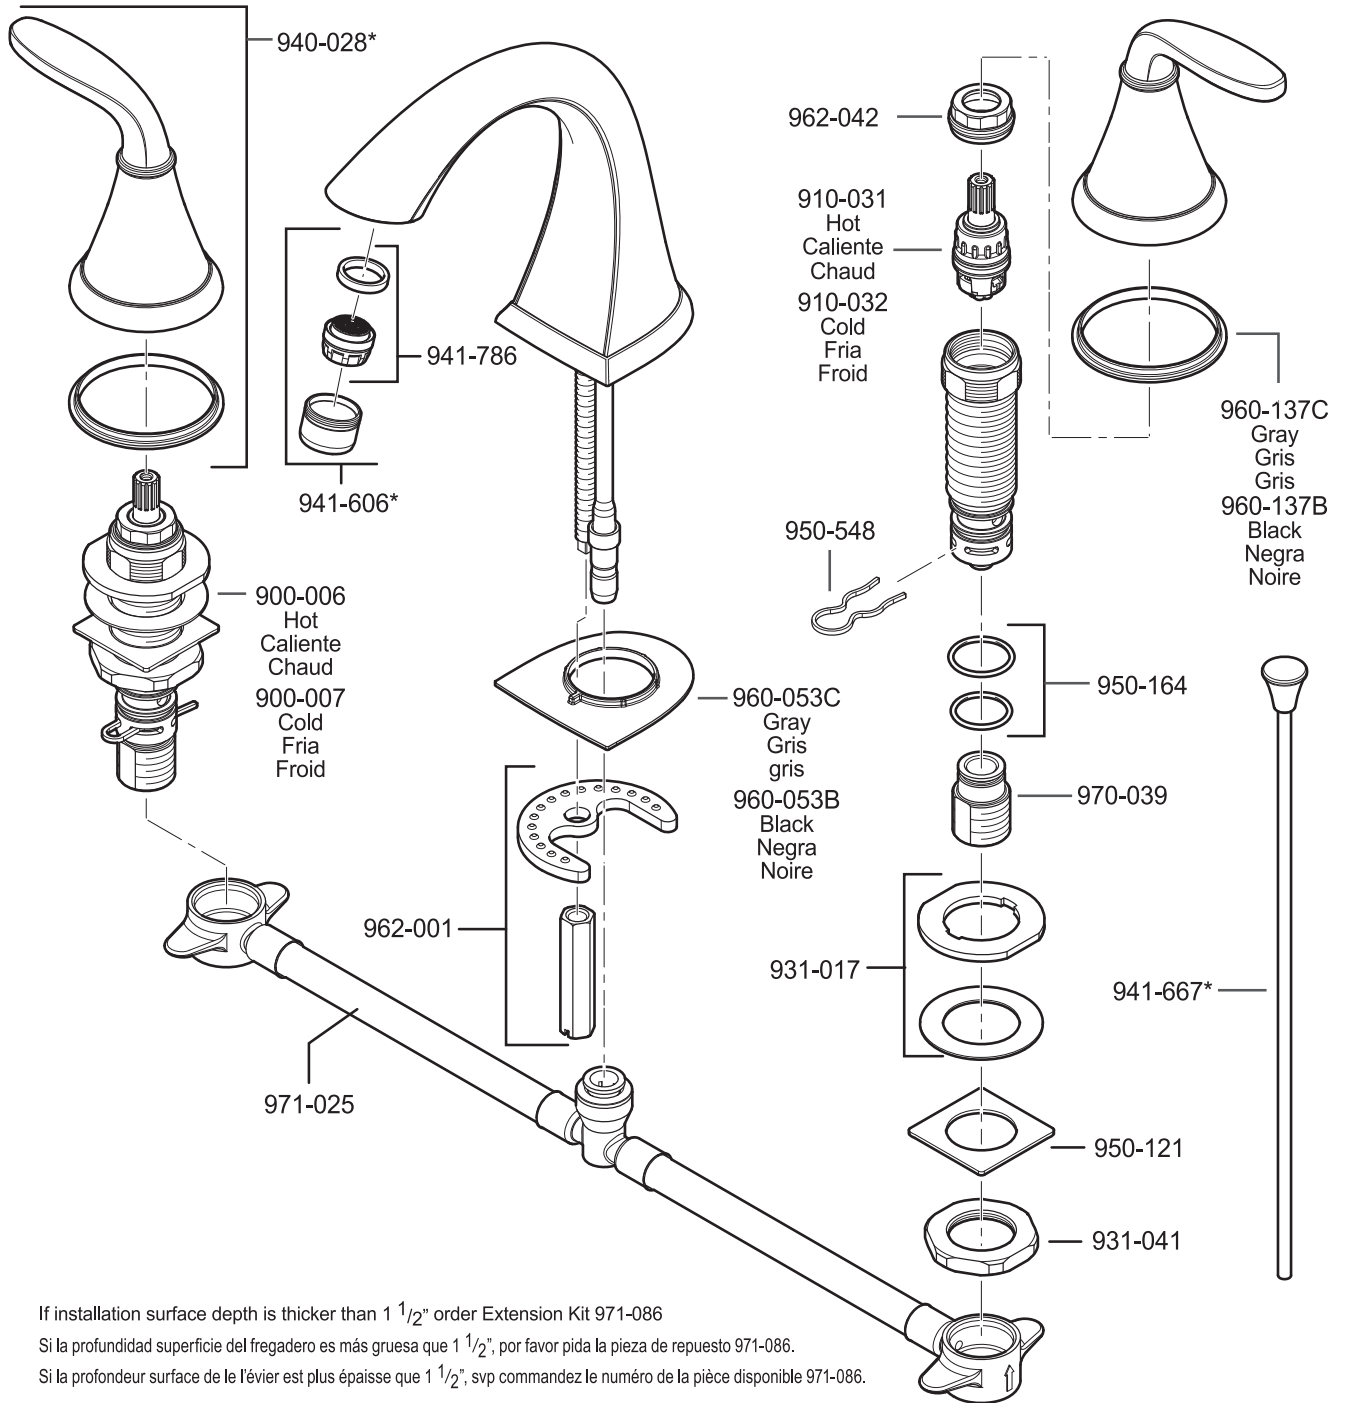

PARTS EXPLOSION

49-PD

If installation surface depth is thicker than 1 1/2" order Extension Kit 971-086

Si la profundidad superficie del fregadero es más gruesa que 1 1/2", por favor pida la pieza de repuesto 971-086.

Si la profondeur surface de le évier est plus épaisse que 1 1/2", svp commandez le numéro de la pièce disponible 971-086.

A	Polished Chrome	Cromo Pulido	Chrome Poli
J	PVD Brushed Nickel	PVD Niquel Cepillado	PVD Nickel Brosse
MC	Midnight Chrome	Cromo de Medianoche	Chrome de Minuit

Pfister™