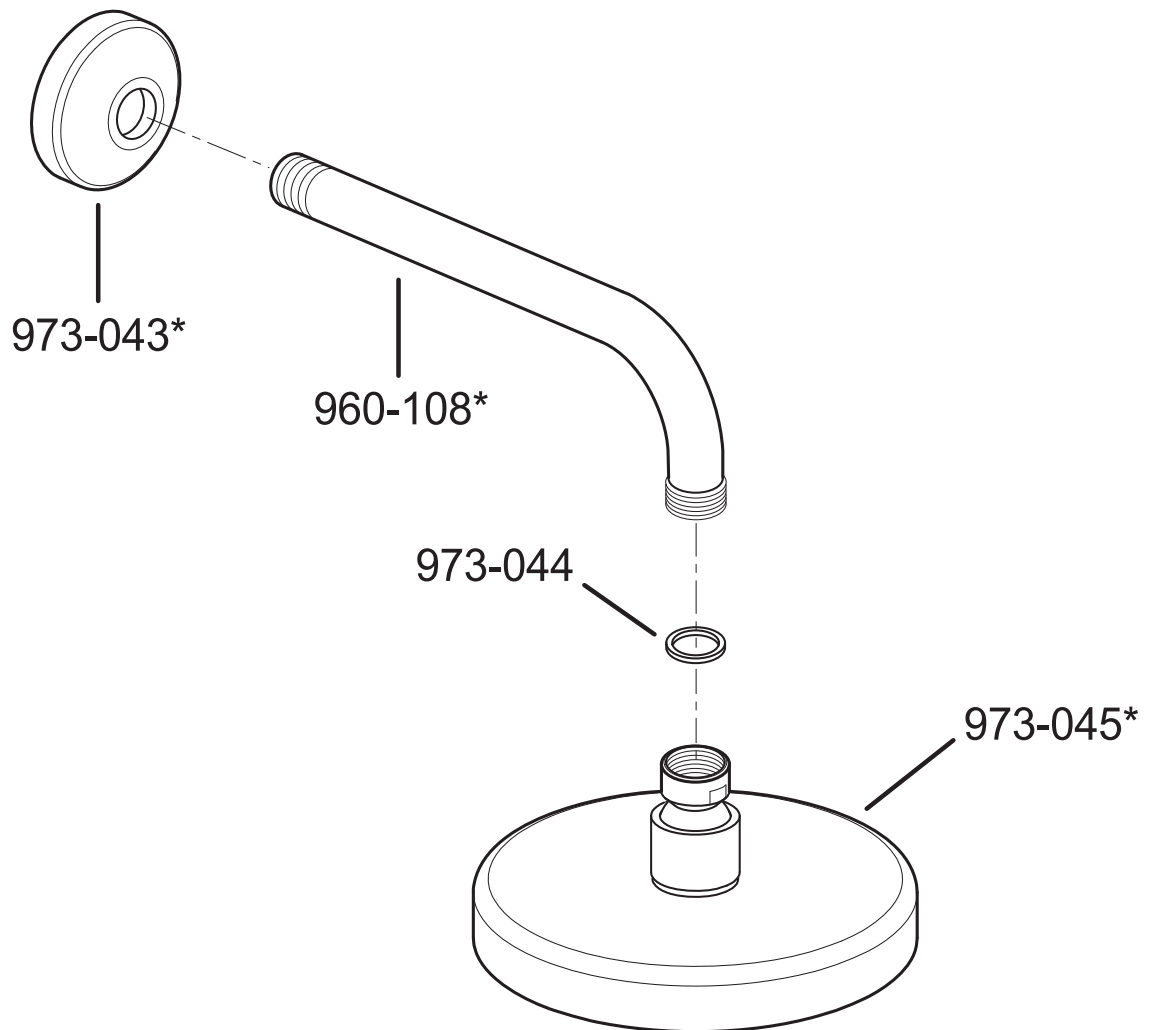

15 Series - 3/4" Shower System - Shower Head

FINISHES * Indicates Finish

A Polished Chrome	M Almond	U Rustic Bronze
B Black	N Antique Bronze	V PVD Polished Brass
E Rustic Pewter	P Polished Brass	W White
D PVD Polished Nickel	Q Satin Brass	Y Tuscan Bronze
J PVD Brushed Nickel	R Copper	Z Oil-Rubbed Bronze
K Satin Nickel	S Stainless Steel	
L Satin Stainless	T Biscuit	

All finishes not available on all parts

Pfister™