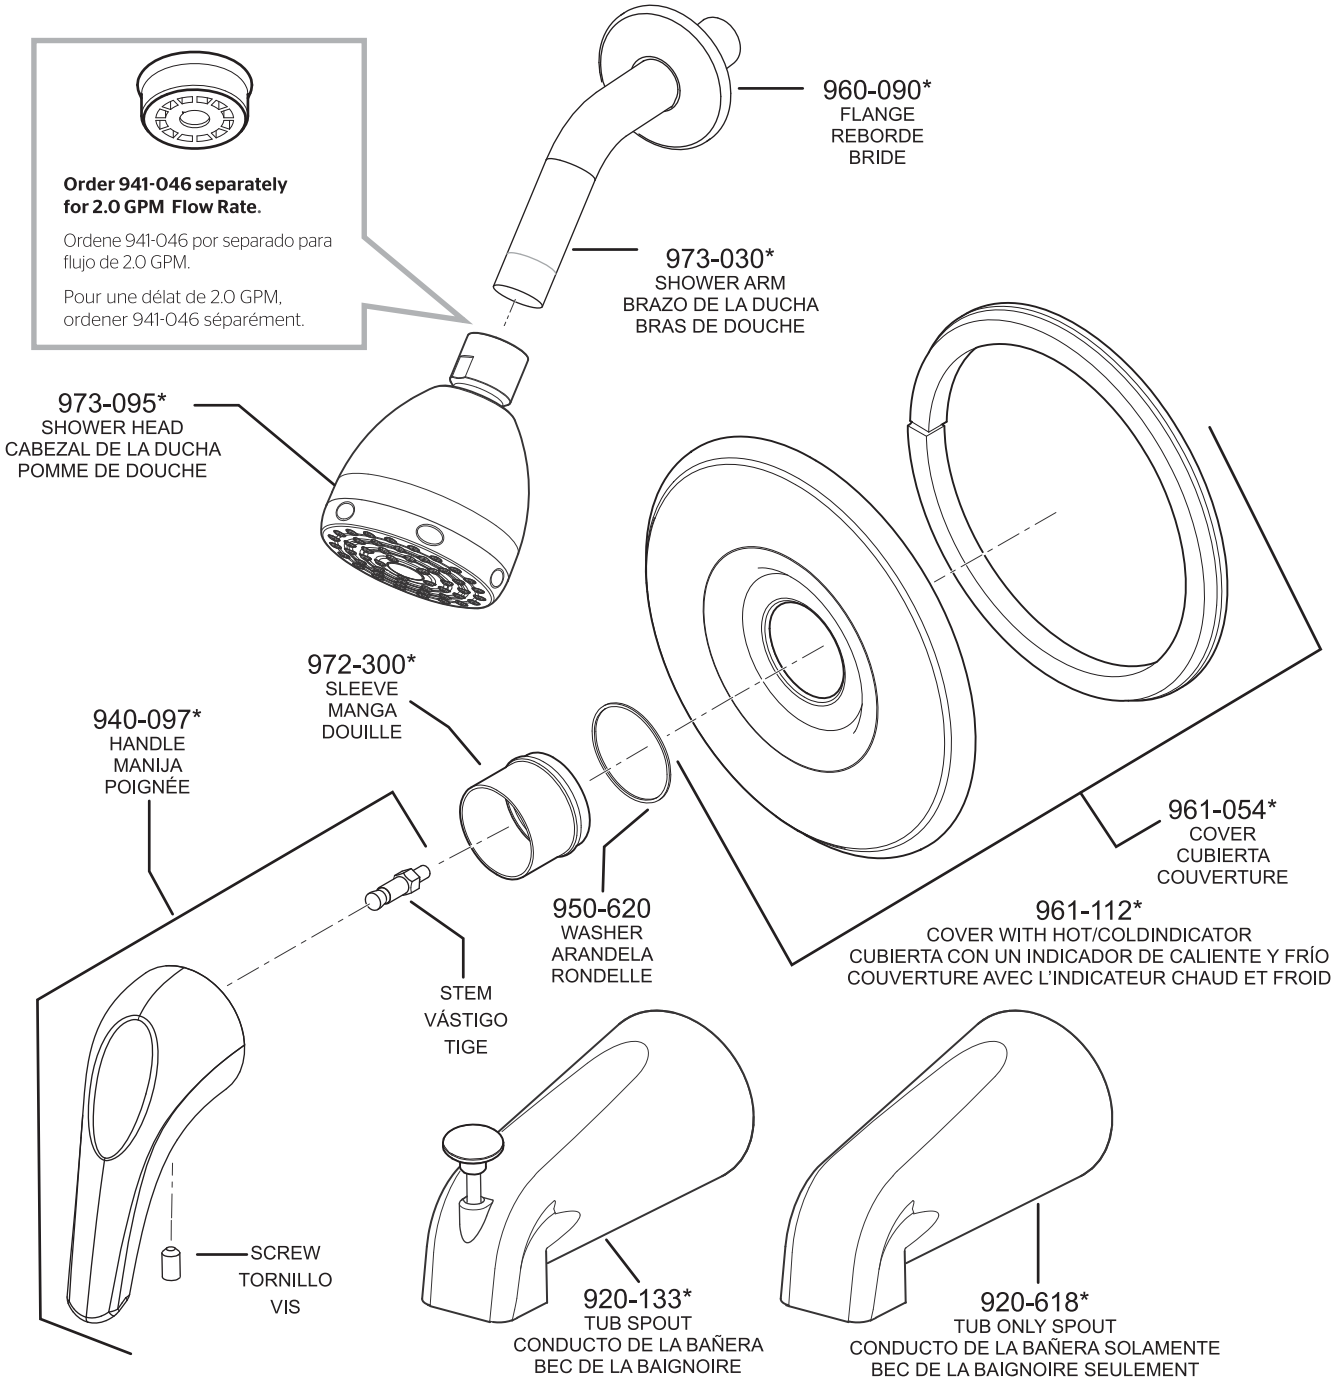

PARTS EXPLOSION

R89-01 • R89-02 • R89-03 • G89-02 • G89-03

Order 941-046 separately for 2.0 GPM Flow Rate.
Ordene 941-046 por separado para flujo de 2.0 GPM.
Pour une délat de 2.0 GPM, ordener 941-046 séparément.

A	Polished Chrome	Cromo Pulido	Chrome Poli
J	PVD Brushed Nickel	PVD Niquel Cepillado	PVD Nickel Brosse
Y	Tuscan Bronze	Bronce Toscano	Bronze Le Toscan