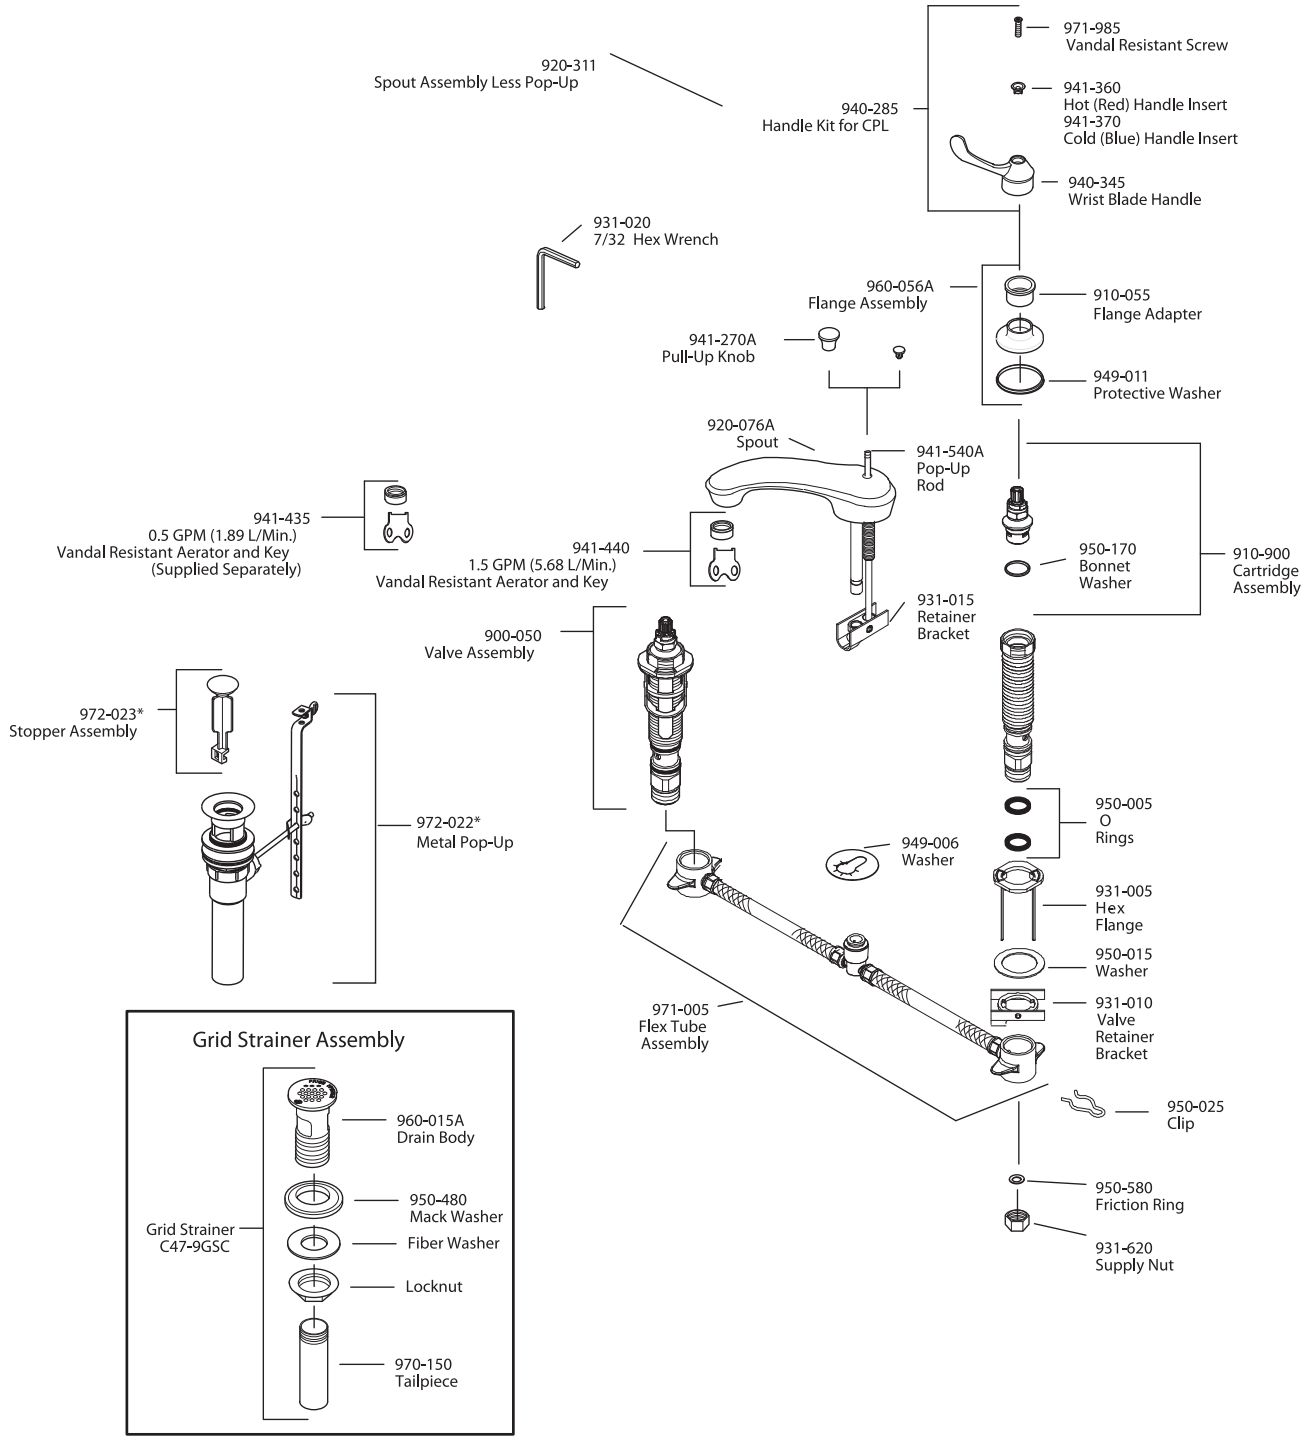

PARTS EXPLOSION

49 Series CPL® 8"-15" Widespread Lavatory Faucet

1. **FINISHES * Indicates Finish**

A Polished Chrome	M Almond	U Rustic Bronze
B Black	N Antique Bronze	V PVD Polished Brass
E Rustic Pewter	P Polished Brass	W White
D PVD Polished Nickel	Q Satin Brass	Y Tuscan Bronze
J PVD Brushed Nickel	R Copper	Z Oil-Rubbed Bronze
K Satin Nickel	S Stainless Steel	
L Satin Stainless	T Biscuit	

All finishes not available on all parts