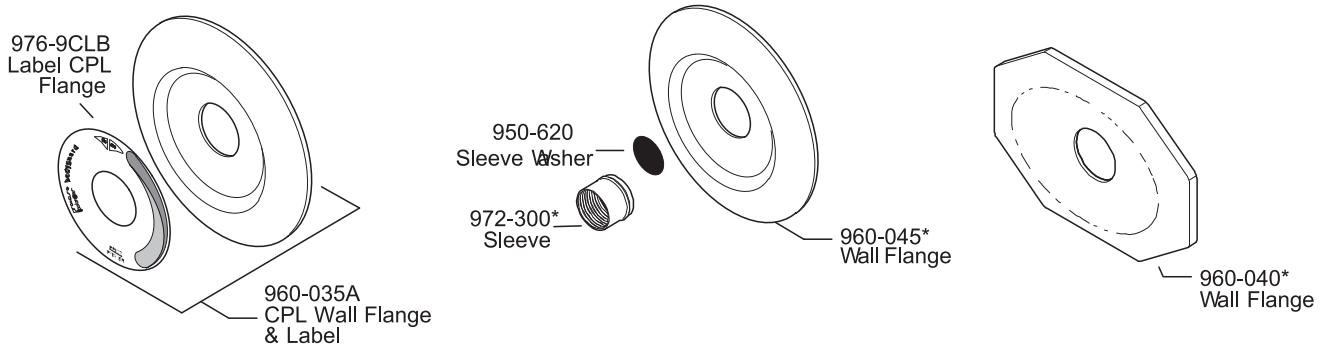

PARTS EXPLOSION

08/09 Series Tub & Shower Trim Kits

FINISHES * Indicates Finish

A Polished Chrome	M Almond	U Rustic Bronze
B Black	N Antique Bronze	V PVD Polished Brass
E Rustic Pewter	P Polished Brass	W White
D PVD Polished Nickel	Q Satin Brass	Y Tuscan Bronze
J PVD Brushed Nickel	R Copper	Z Oil-Rubbed Bronze
K Satin Nickel	S Stainless Steel	
L Satin Stainless	T Biscuit	

All finishes not available on all parts

Pfister™