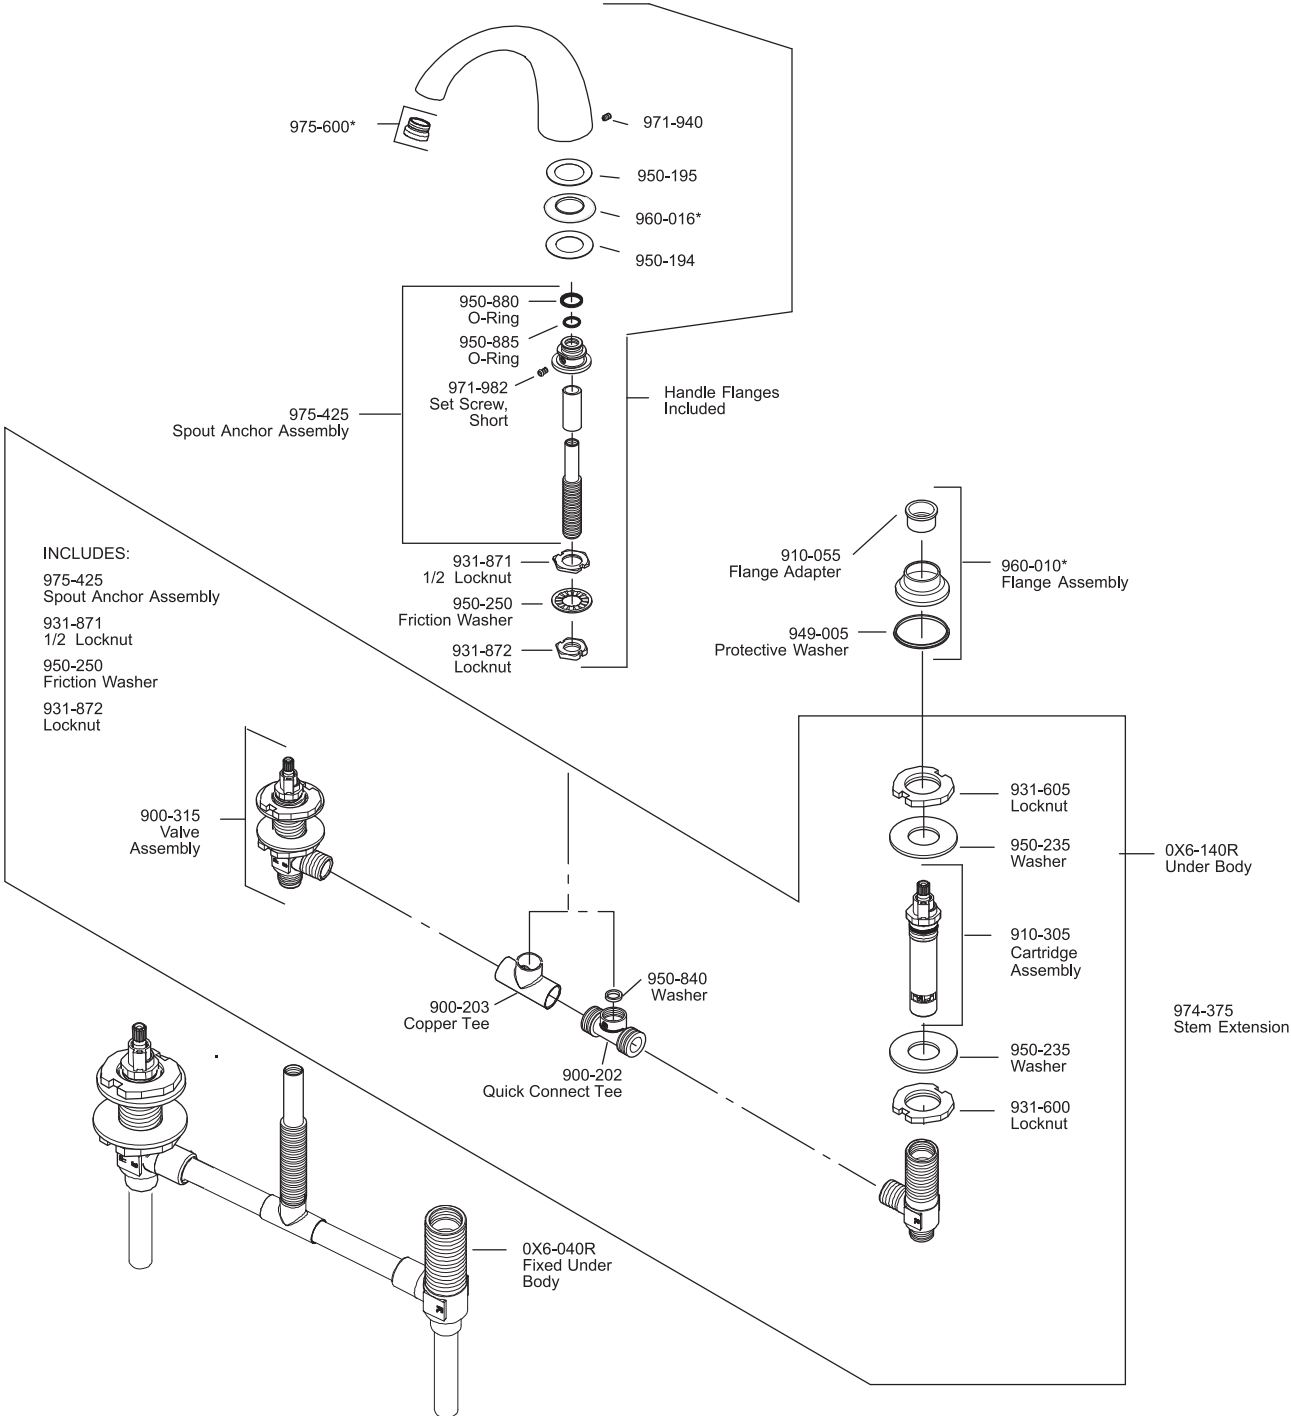

PARTS EXPLOSION

RT6 Series Carmel® Spout

1. **INCLUDES:**
   975-425 Spout Anchor Assembly
   931-871 1/2 Locknut
   950-250 Friction Washer
   931-872 Locknut

BODIES AND HHL HUB AND HANDLE TRIM KITS SUPPLIED SEPARATELY

1. **FINISHES * Indicates Finish**

A Polished Chrome	M Almond	U Rustic Bronze
B Black	N Antique Bronze	V PVD Polished Brass
E Rustic Pewter	P Polished Brass	W White
D PVD Polished Nickel	Q Satin Brass	Y Tuscan Bronze
J PVD Brushed Nickel	R Copper	Z Oil-Rubbed Bronze
K Satin Nickel	S Stainless Steel	
L Satin Stainless	T Biscuit	

All finishes not available on all parts