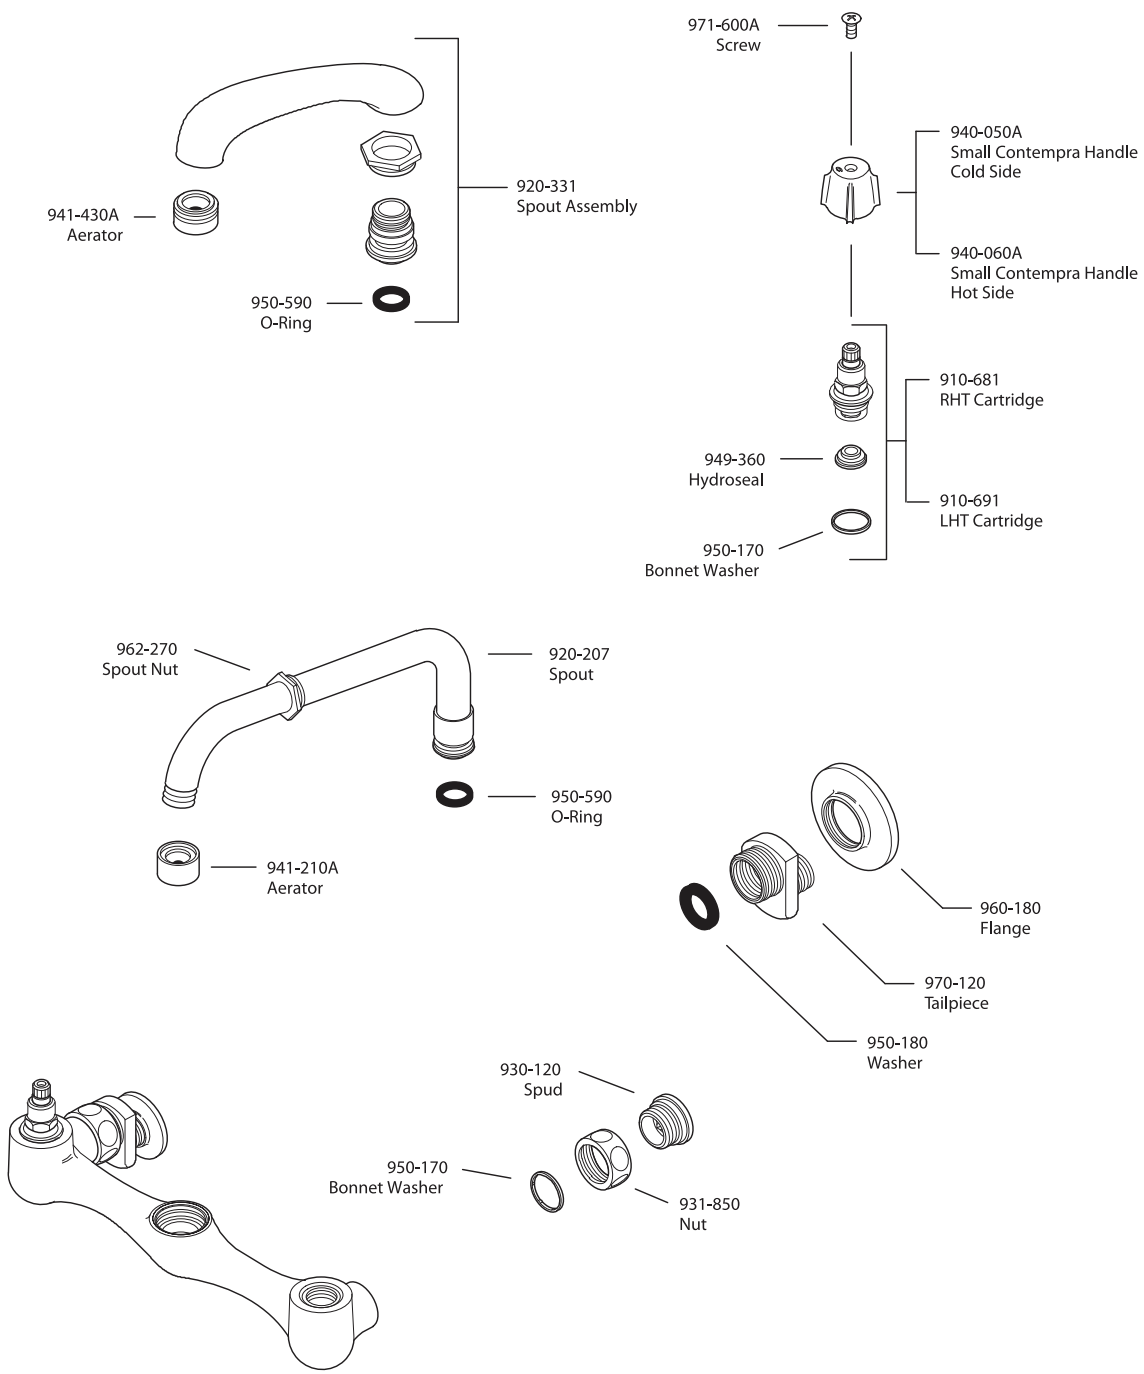

PARTS EXPLOSION

27 Series Shasta Wallmount

1. **FINISHES * Indicates Finish**

A Polished Chrome	M Almond	U Rustic Bronze
B Black	N Antique Bronze	V PVD Polished Brass
E Rustic Pewter	P Polished Brass	W White
D PVD Polished Nickel	Q Satin Brass	Y Tuscan Bronze
J PVD Brushed Nickel	R Copper	Z Oil-Rubbed Bronze
K Satin Nickel	S Stainless Steel	
L Satin Stainless	T Biscuit	

All finishes not available on all parts