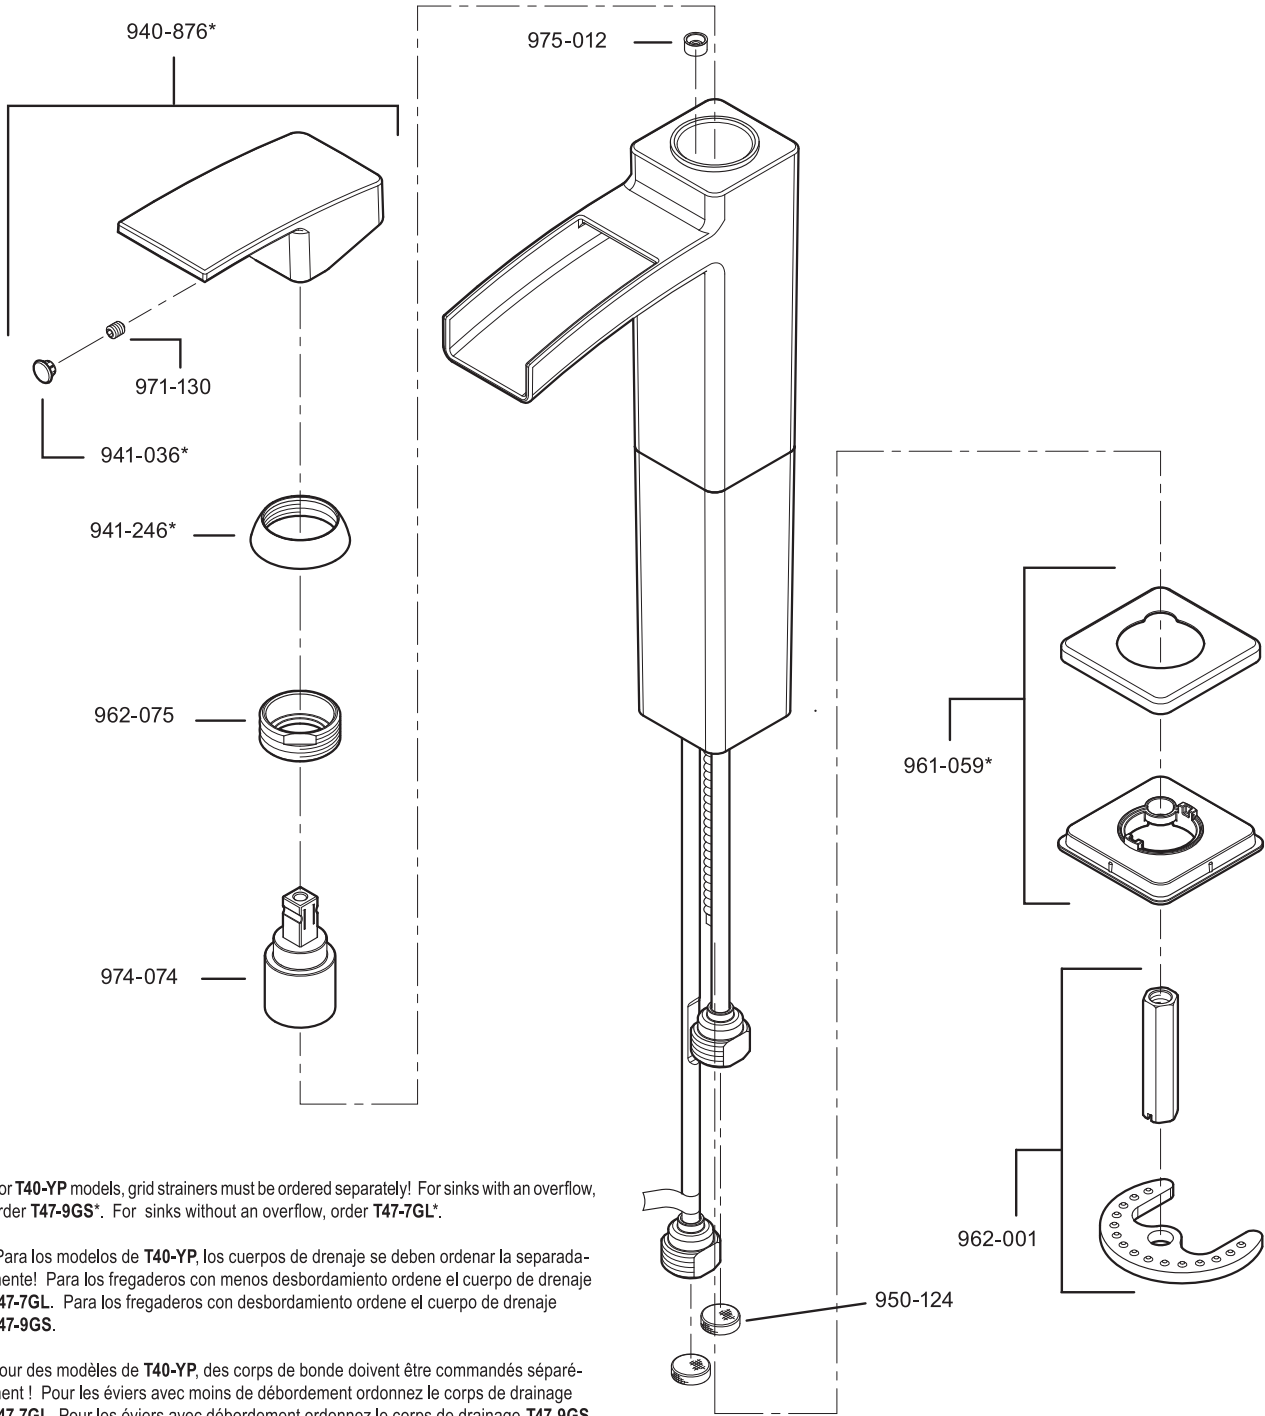

PARTS EXPLOSION

40 Series Kenzo™ Single Control Centerset Lavatory Faucet

For **T40-YP** models, grid strainers must be ordered separately! For sinks with an overflow, order **T47-9GS***. For sinks without an overflow, order **T47-7GL***.

¡Para los modelos de **T40-YP**, los cuerpos de drenaje se deben ordenar la separadamente! Para los fregaderos con menos desbordamiento ordene el cuerpo de drenaje **T47-7GL**. Para los fregaderos con desbordamiento ordene el cuerpo de drenaje **T47-9GS**.

Pour des modèles de **T40-YP**, des corps de bonde doivent être commandés séparément ! Pour les évier avec moins de débordement ordonnez le corps de drainage **T47-7GL**. Pour les évier avec débordement ordonnez le corps de drainage **T47-9GS**.

FINISHES * Indicates Finish

A Polished Chrome	L Satin Stainless	T Biscuit
B Black	M Almond	U Rustic Bronze
D PVD Polished Nickel	N Antique Bronze	V PVD Polished Brass
E Rustic Pewter	P Polished Brass	W White
J PVD Brushed Nickel	Q Satin Brass	Y Tuscan Bronze
G Velvet Aged Bronze	R Copper	Z Oil-Rubbed Bronze
K Satin Nickel	S Stainless Steel	

All finishes not available on all parts

Pfister™