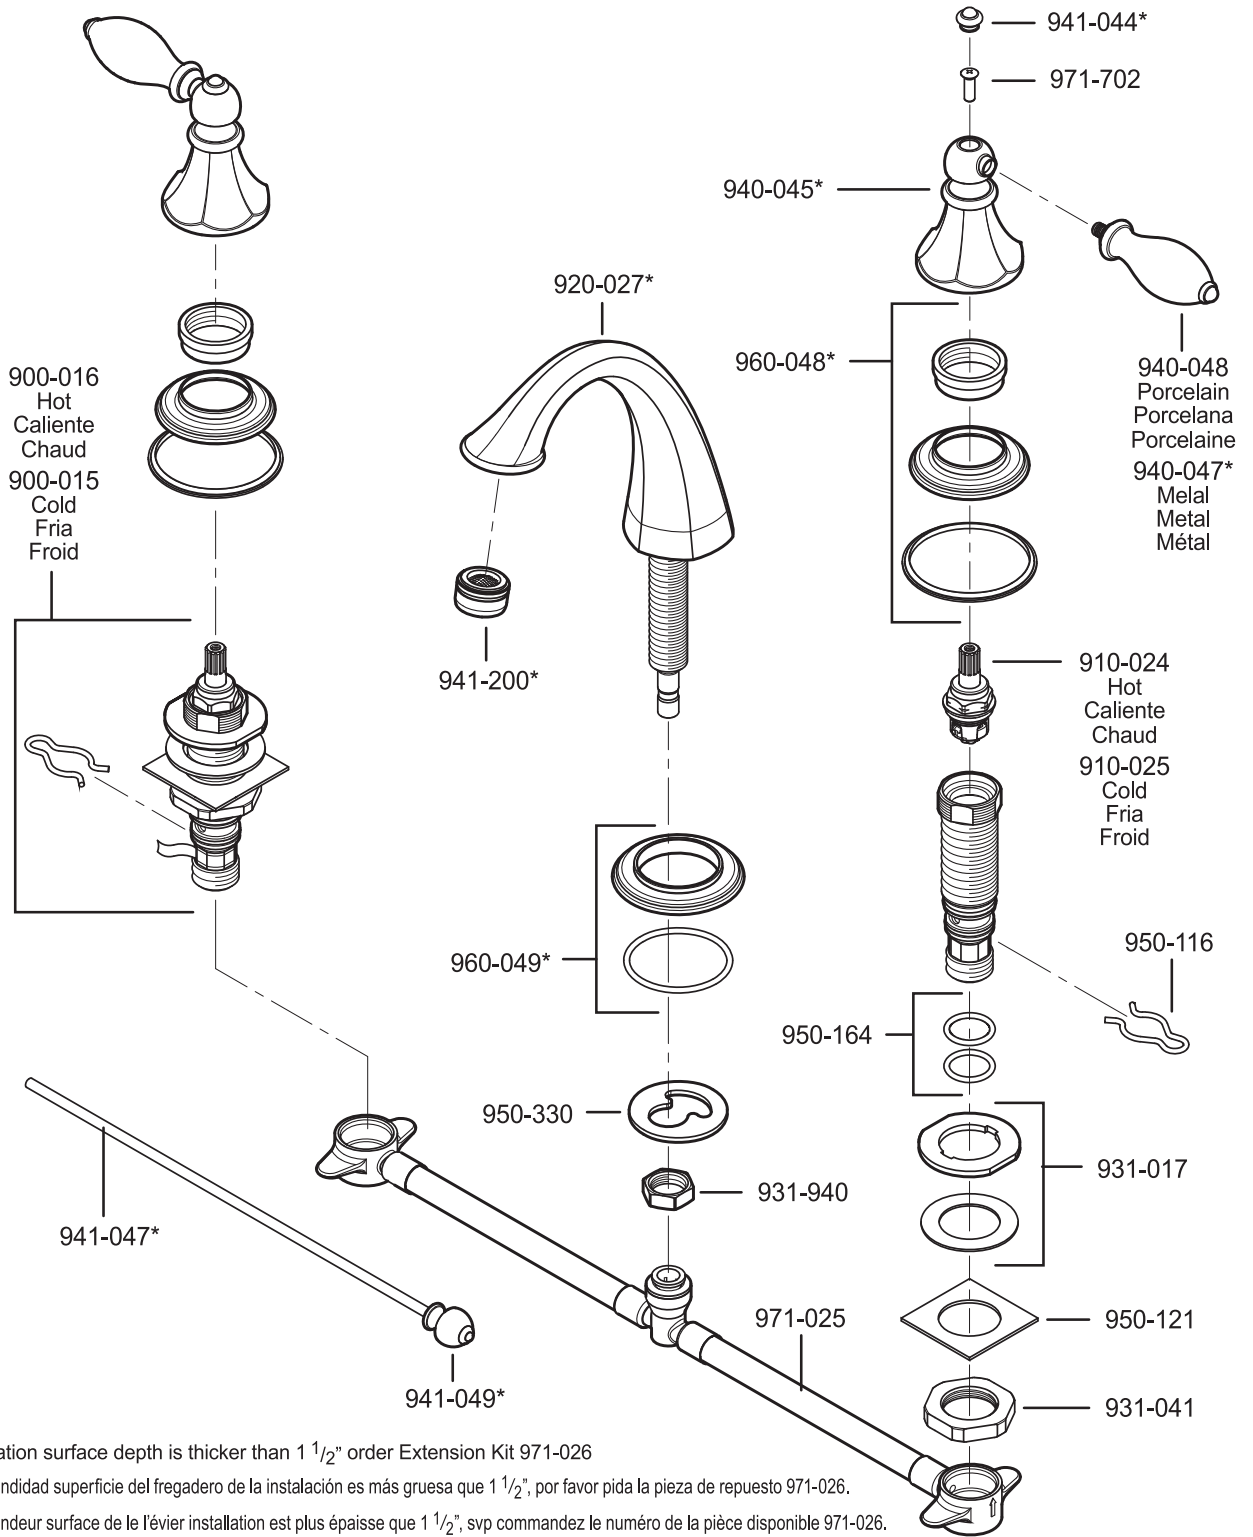

PARTS EXPLOSION

49 Series Catalina™ 8"-15" Widespread Lavatory Faucet

If installation surface depth is thicker than 1 1/2" order Extension Kit 971-026

Si la profundidad superficie del fregadero de la instalacion es más gruesa que 1 1/2", por favor pida la pieza de repuesto 971-026.

Si la profondeur surface de le évier installation est plus épaisse que 1 1/2", svp commandez le numéro de la pièce disponible 971-026.

FINISHES * Indicates Finish

A Polished Chrome	M Almond	U Rustic Bronze
B Black	N Antique Bronze	V PVD Polished Brass
E Rustic Pewter	P Polished Brass	W White
D PVD Polished Nickel	Q Satin Brass	Y Tuscan Bronze
J PVD Brushed Nickel	R Copper	Z Oil-Rubbed Bronze
K Satin Nickel	S Stainless Steel	
L Satin Stainless	T Biscuit	

All finishes not available on all parts

Pfister™