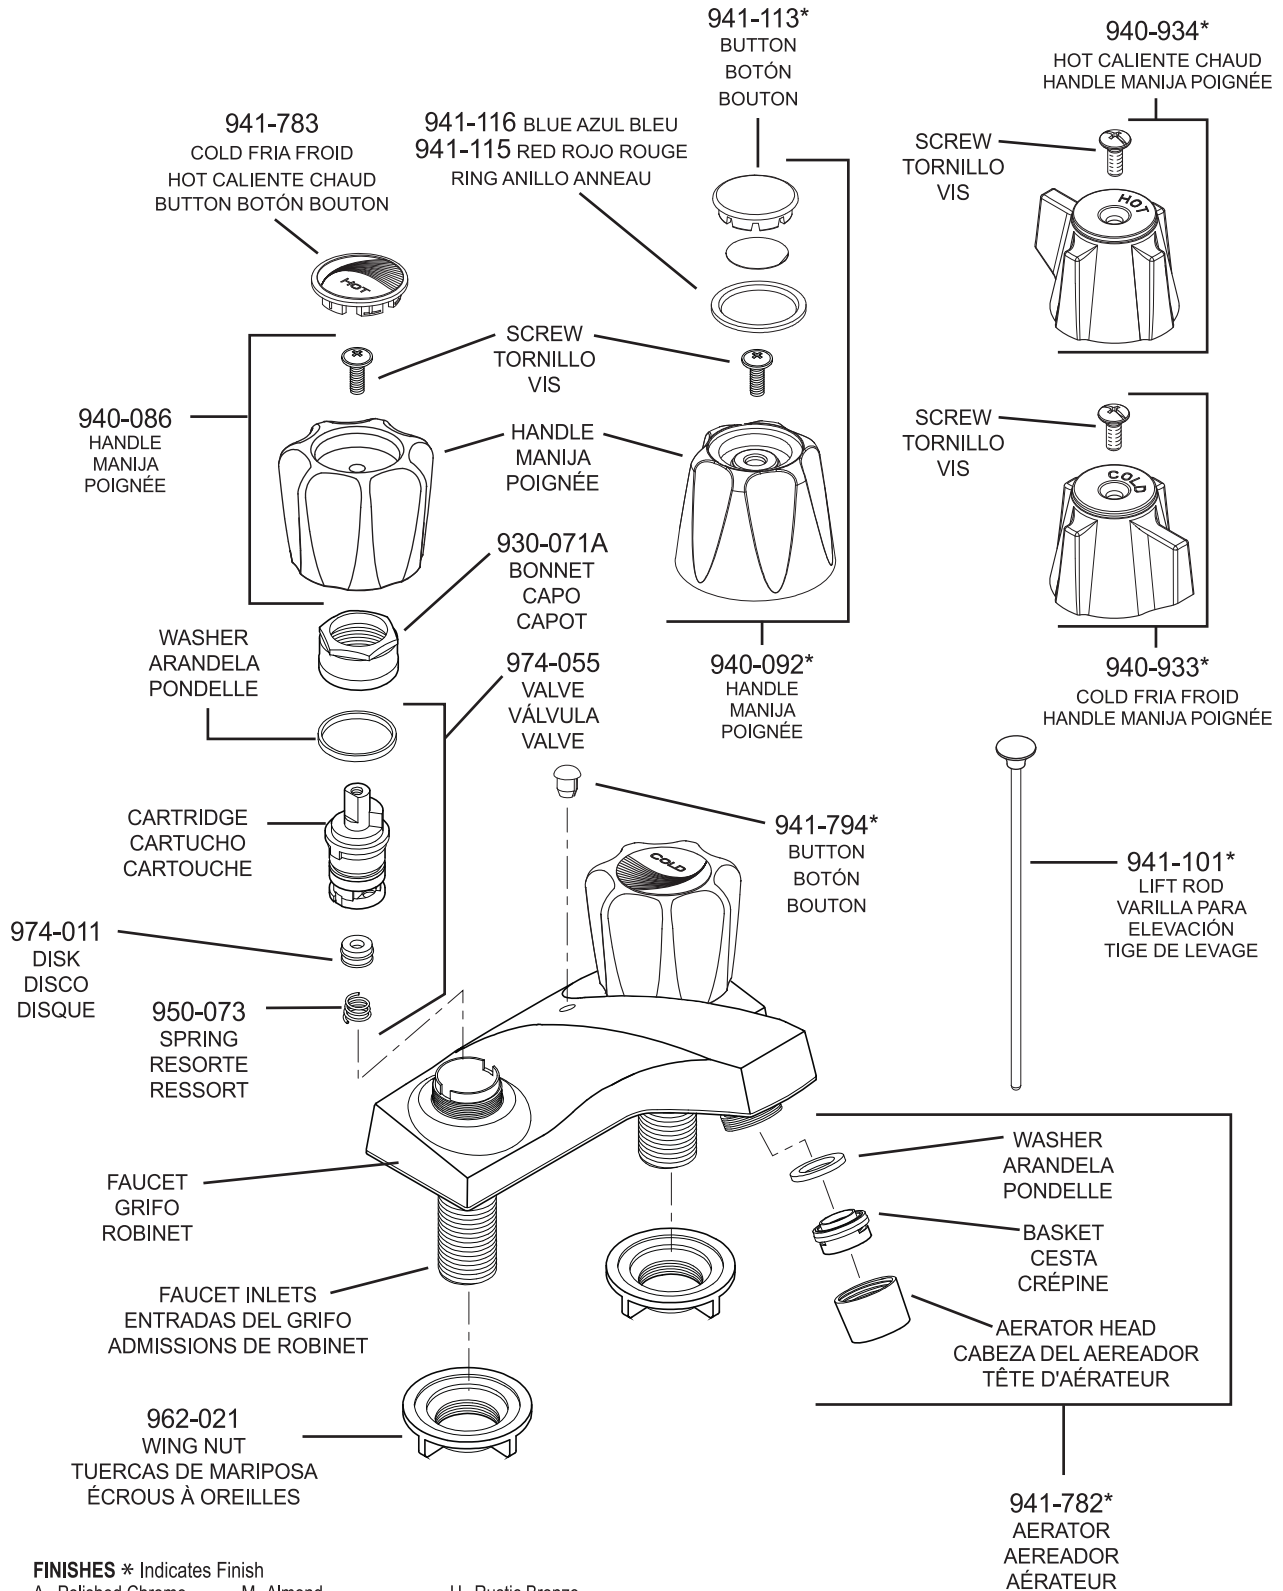

PARTS EXPLOSION

143 Pfister Series™ 2 Handle, Centerset Lavatory Faucet

FINISHES * Indicates Finish

A Polished Chrome	M Almond	U Rustic Bronze
B Black	N Antique Bronze	V PVD Polished Brass
E Rustic Pewter	P Polished Brass	W White
D PVD Polished Nickel	Q Satin Brass	Y Tuscan Bronze
J PVD Brushed Nickel	R Copper	Z Oil-Rubbed Bronze
K Satin Nickel	S Stainless Steel	
L Satin Stainless	T Biscuit	

All finishes not available on all parts

Pfister™