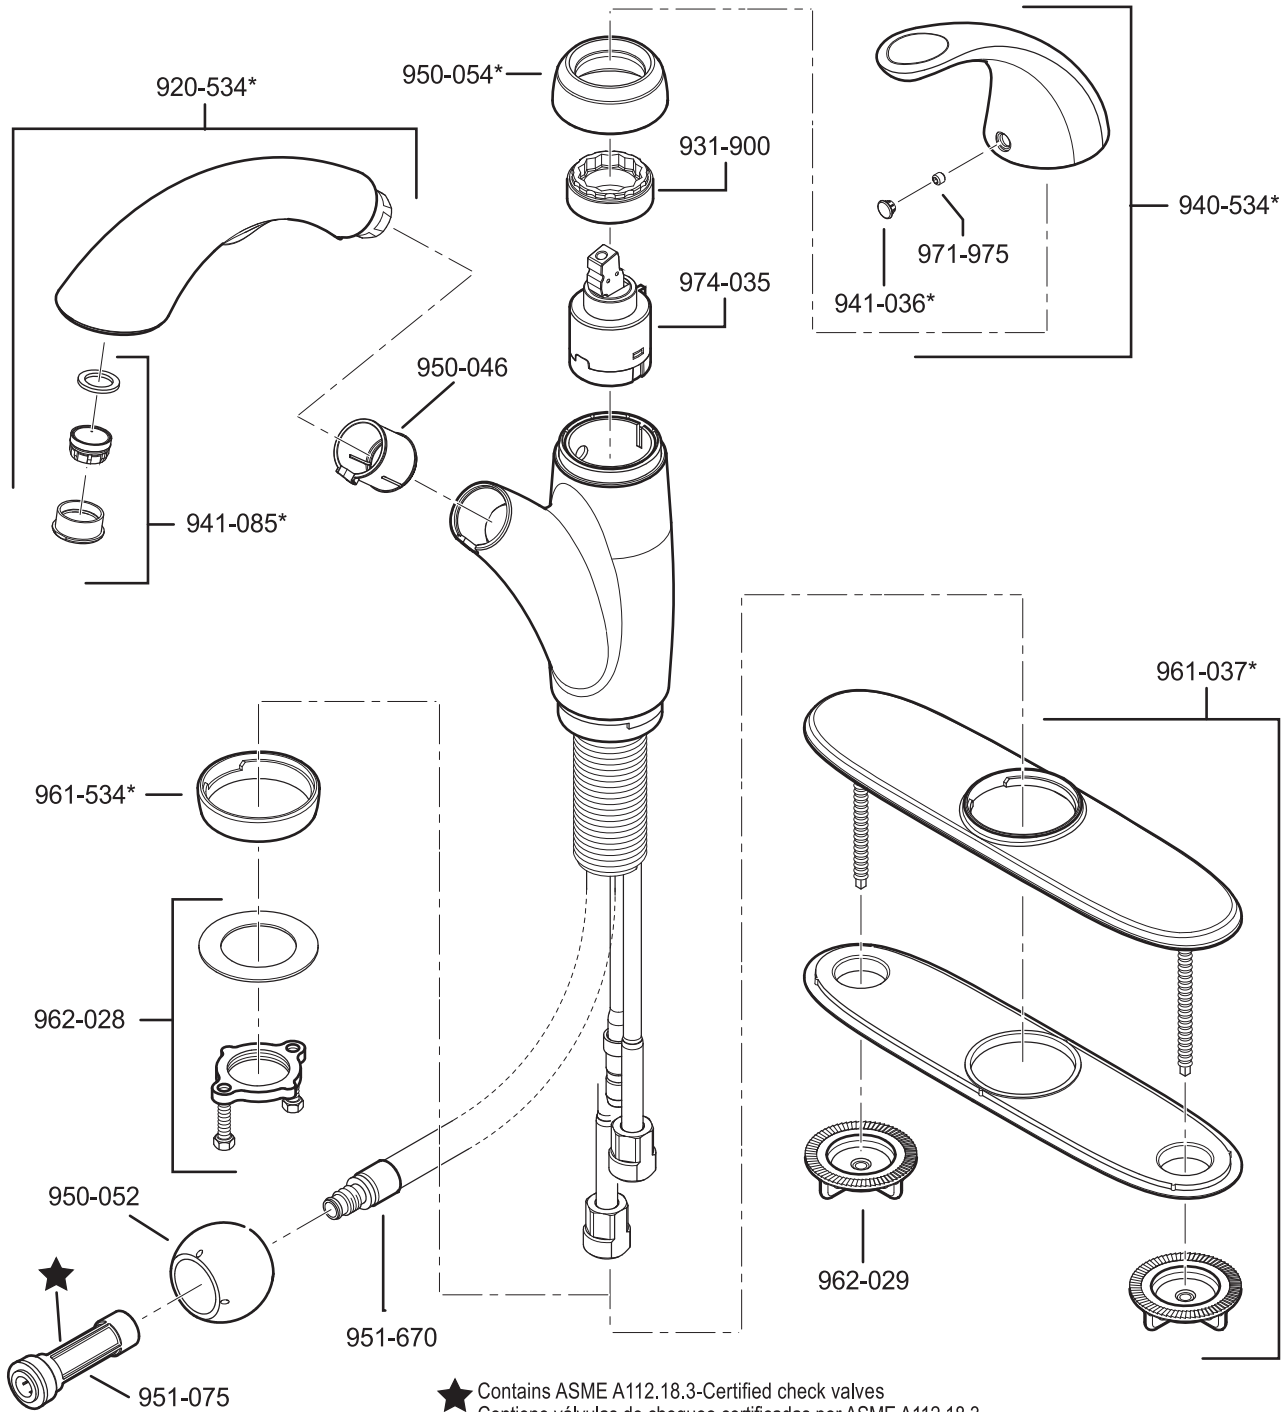

PARTS EXPLOSION

534

★ Contains ASME A112.18.3-Certified check valves
Contiene válvulas de chequeo certificadas por ASME A112.18.3
Contient des valves de contrôle certifiées par ASME A112.18.3

A	Polished Chrome	Cromo Pulido	Chrome Poli
S	Stainless Steel	Acero Inoxidable	Acier Inoxydable

Pfister™