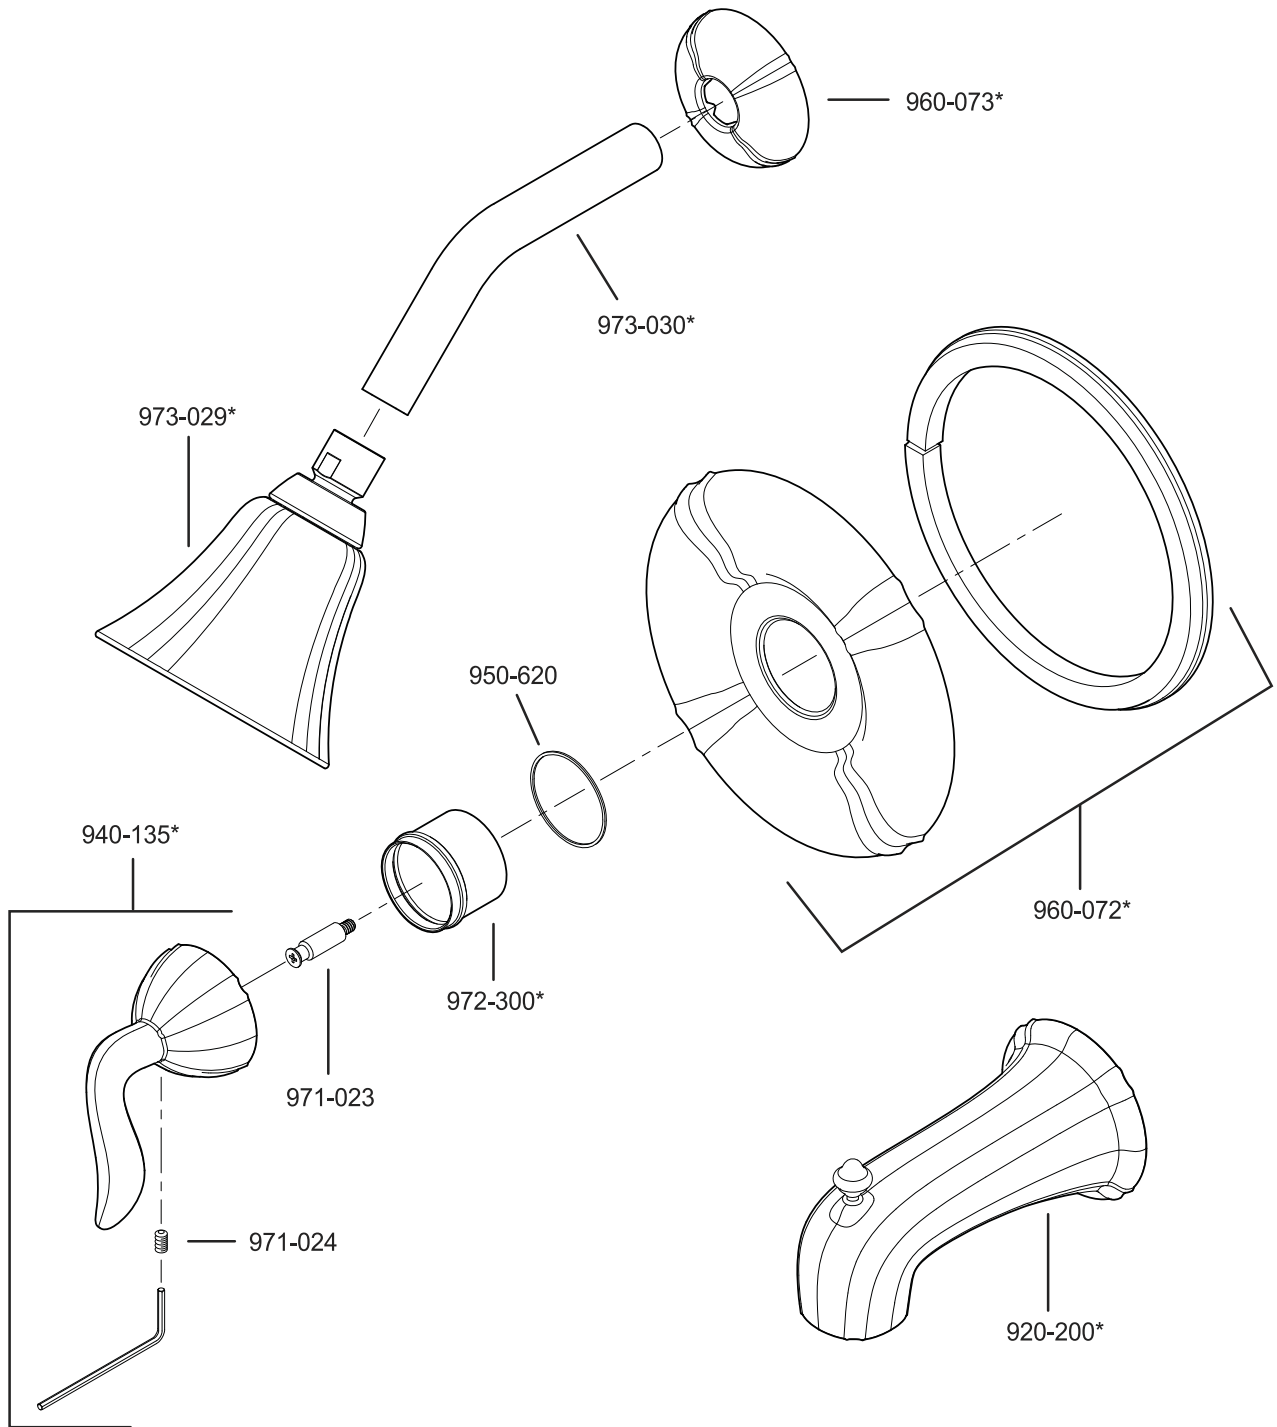

PARTS EXPLOSION

R89-XST

	English	Español	Français
*	Letter Designates Finish	La Letra Indica el Terminado	La Lettre Designe Le Fini
A	Polished Chrome	Cromo Pulido	Chrome Poli
J	PVD Brushed Nickel	PVD Niquel Cepillado	PVD Nickel Brosse
Y	Tuscan Bronze	Bronze Toscano	Bronze Le Toscan

Pfister™