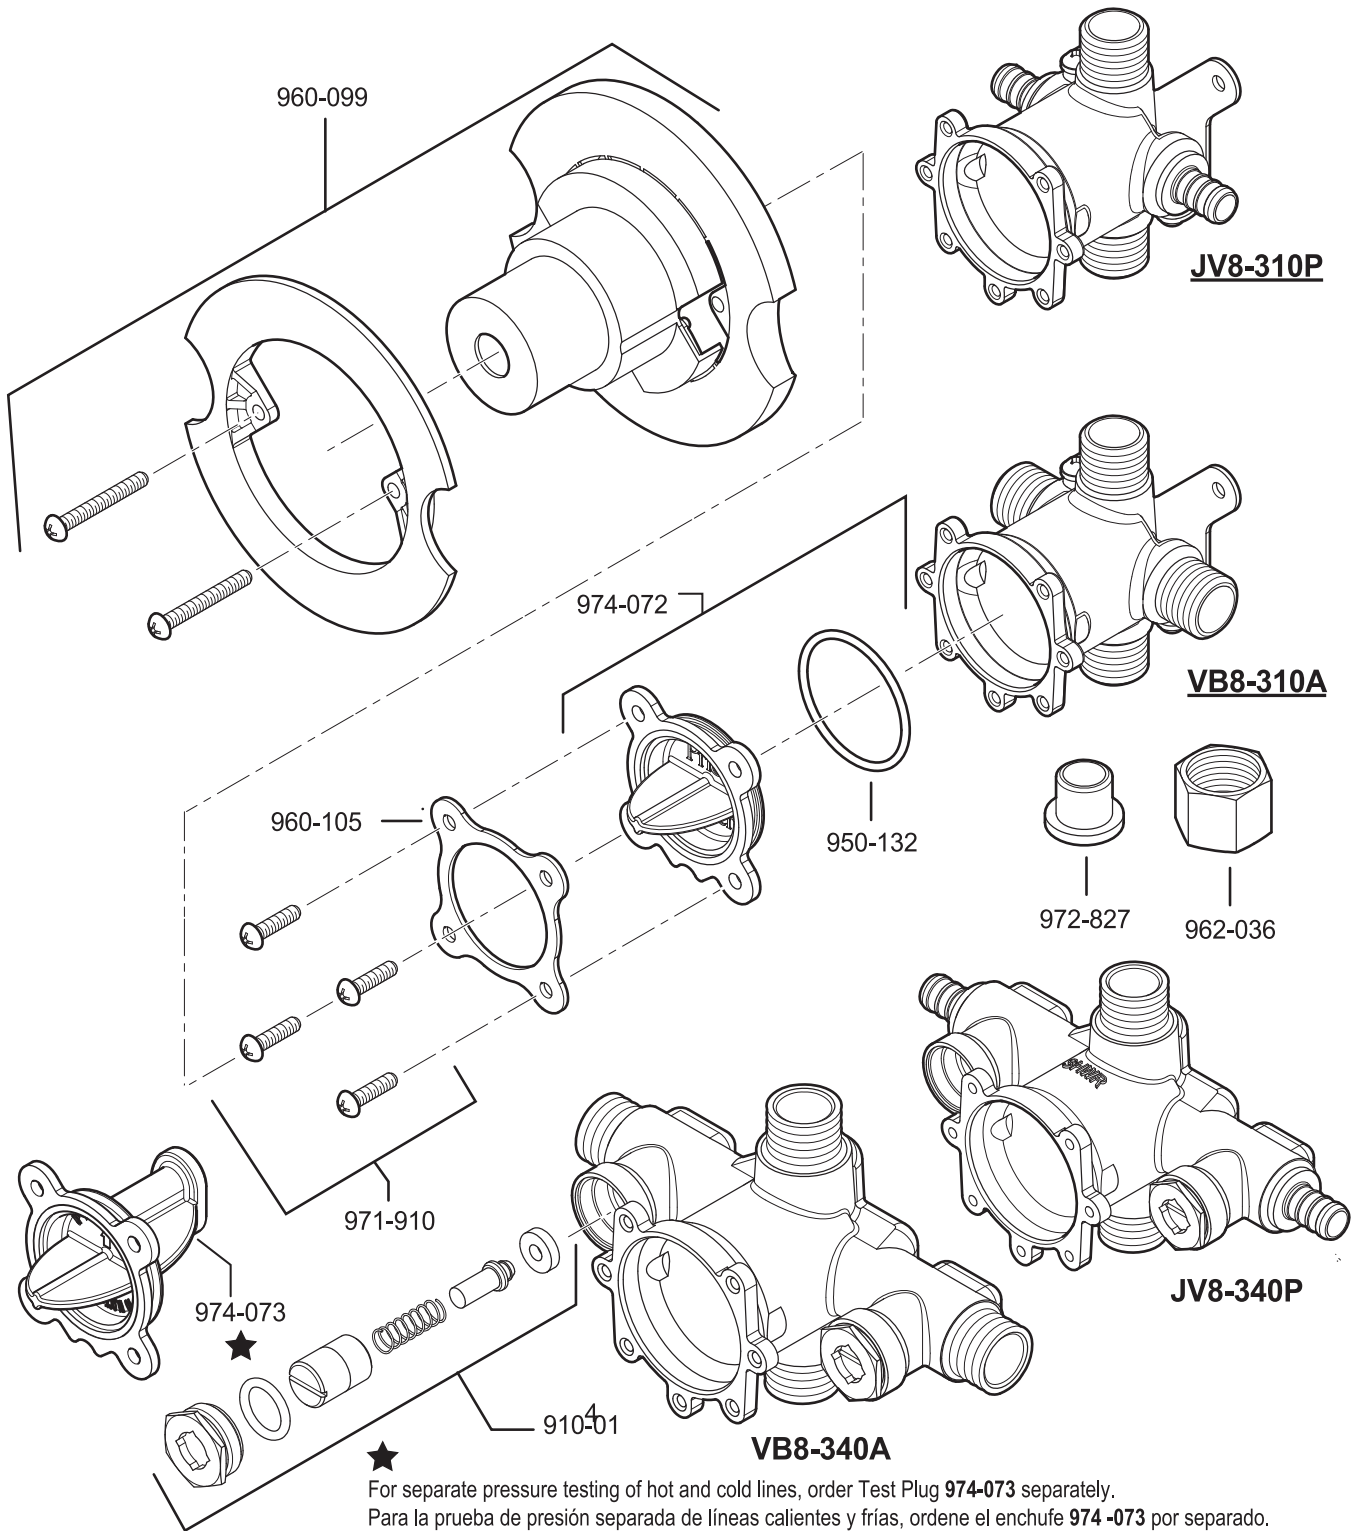

PARTS EXPLOSION

VB8 • JV8

★ For separate pressure testing of hot and cold lines, order Test Plug **974-073** separately.
Para la prueba de presión separada de líneas calientes y frías, ordene el enchufe **974-073** por separado.
Pour des essais sous pression séparés des lignes chaudes et froides, ordonnez le bouchon **974-073** séparément.