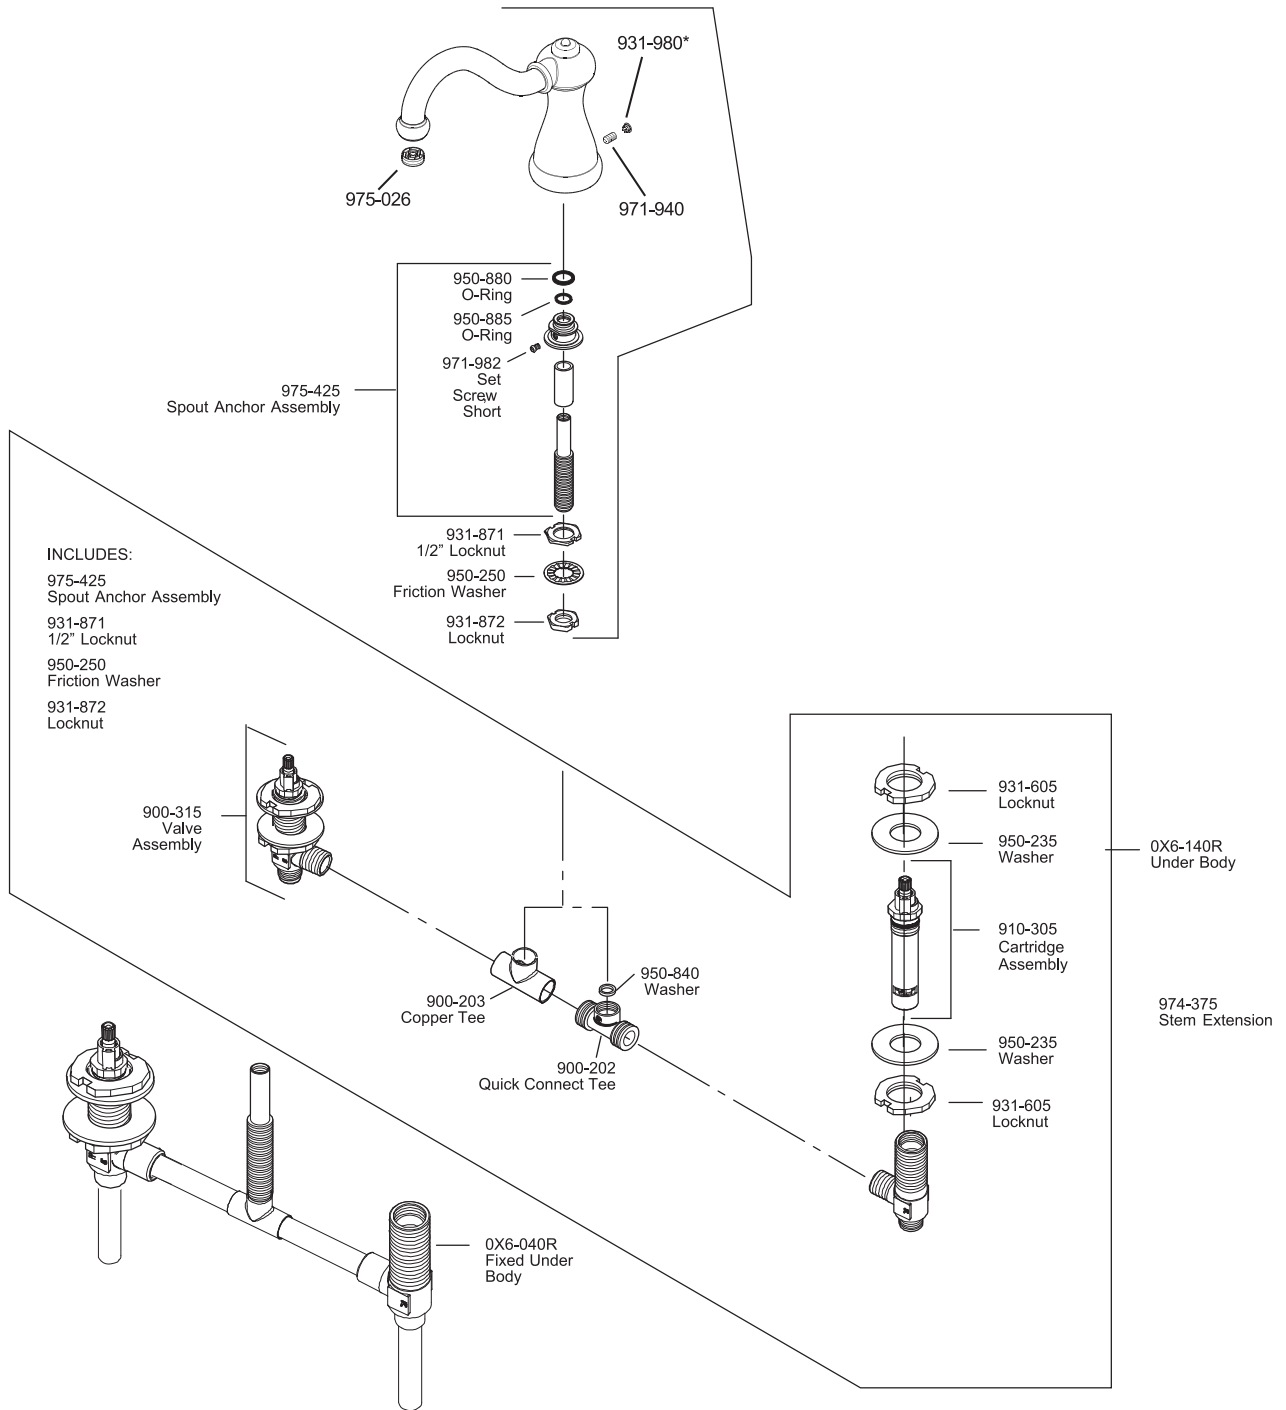

PARTS EXPLOSION

RT6 Series Marielle™ Spout

INCLUDES:
975-425 Spout Anchor Assembly
931-871 1/2" Locknut
950-250 Friction Washer
931-872 Locknut

BODIES AND HHL HUB AND HANDLE TRIM KITS SUPPLIED SEPARATELY

1. **FINISHES * Indicates Finish**

A Polished Chrome	M Almond	U Rustic Bronze
B Black	N Antique Bronze	V PVD Polished Brass
E Rustic Pewter	P Polished Brass	W White
D PVD Polished Nickel	Q Satin Brass	Y Tuscan Bronze
J PVD Brushed Nickel	R Copper	Z Oil-Rubbed Bronze
K Satin Nickel	S Stainless Steel	
L Satin Stainless	T Biscuit	

All finishes not available on all parts

Pfister™