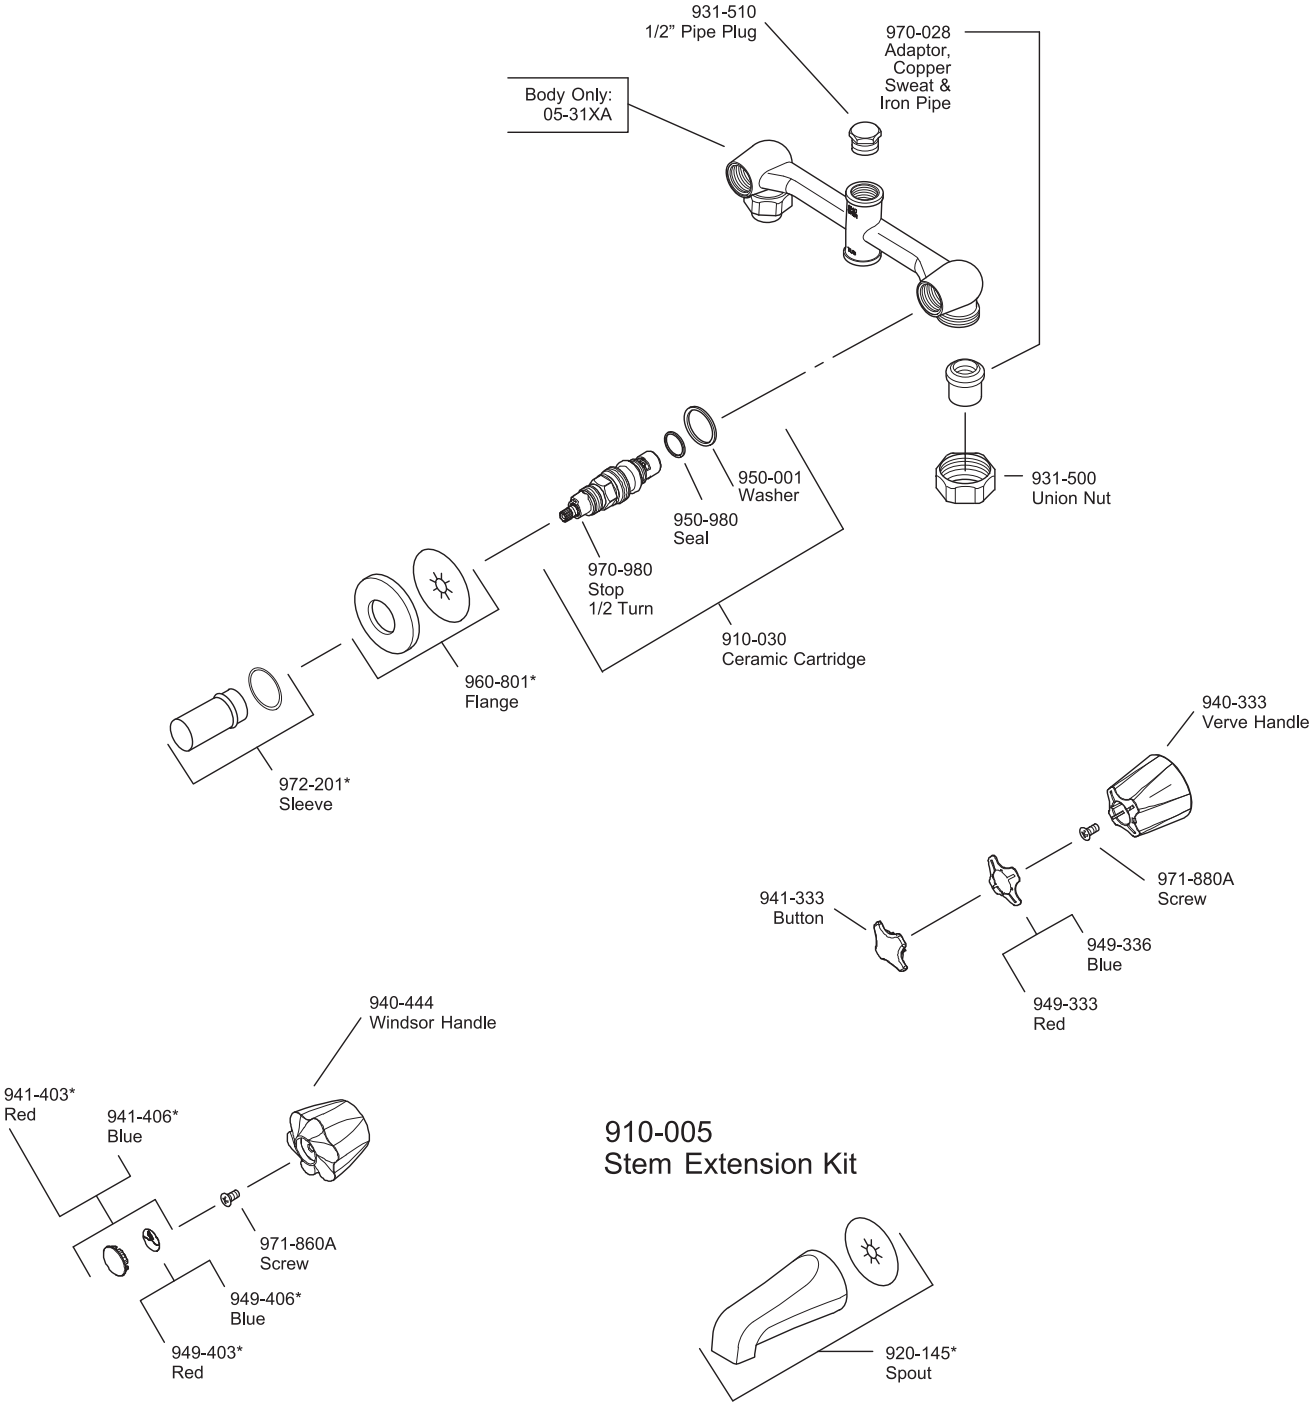

PARTS EXPLOSION

05 Series Two-Handle Tub Only

FINISHES * Indicates Finish

A Polished Chrome	M Almond	U Rustic Bronze
B Black	N Antique Bronze	V PVD Polished Brass
E Rustic Pewter	P Polished Brass	W White
D PVD Polished Nickel	Q Satin Brass	Y Tuscan Bronze
J PVD Brushed Nickel	R Copper	Z Oil-Rubbed Bronze
K Satin Nickel	S Stainless Steel	
L Satin Stainless	T Biscuit	

All finishes not available on all parts