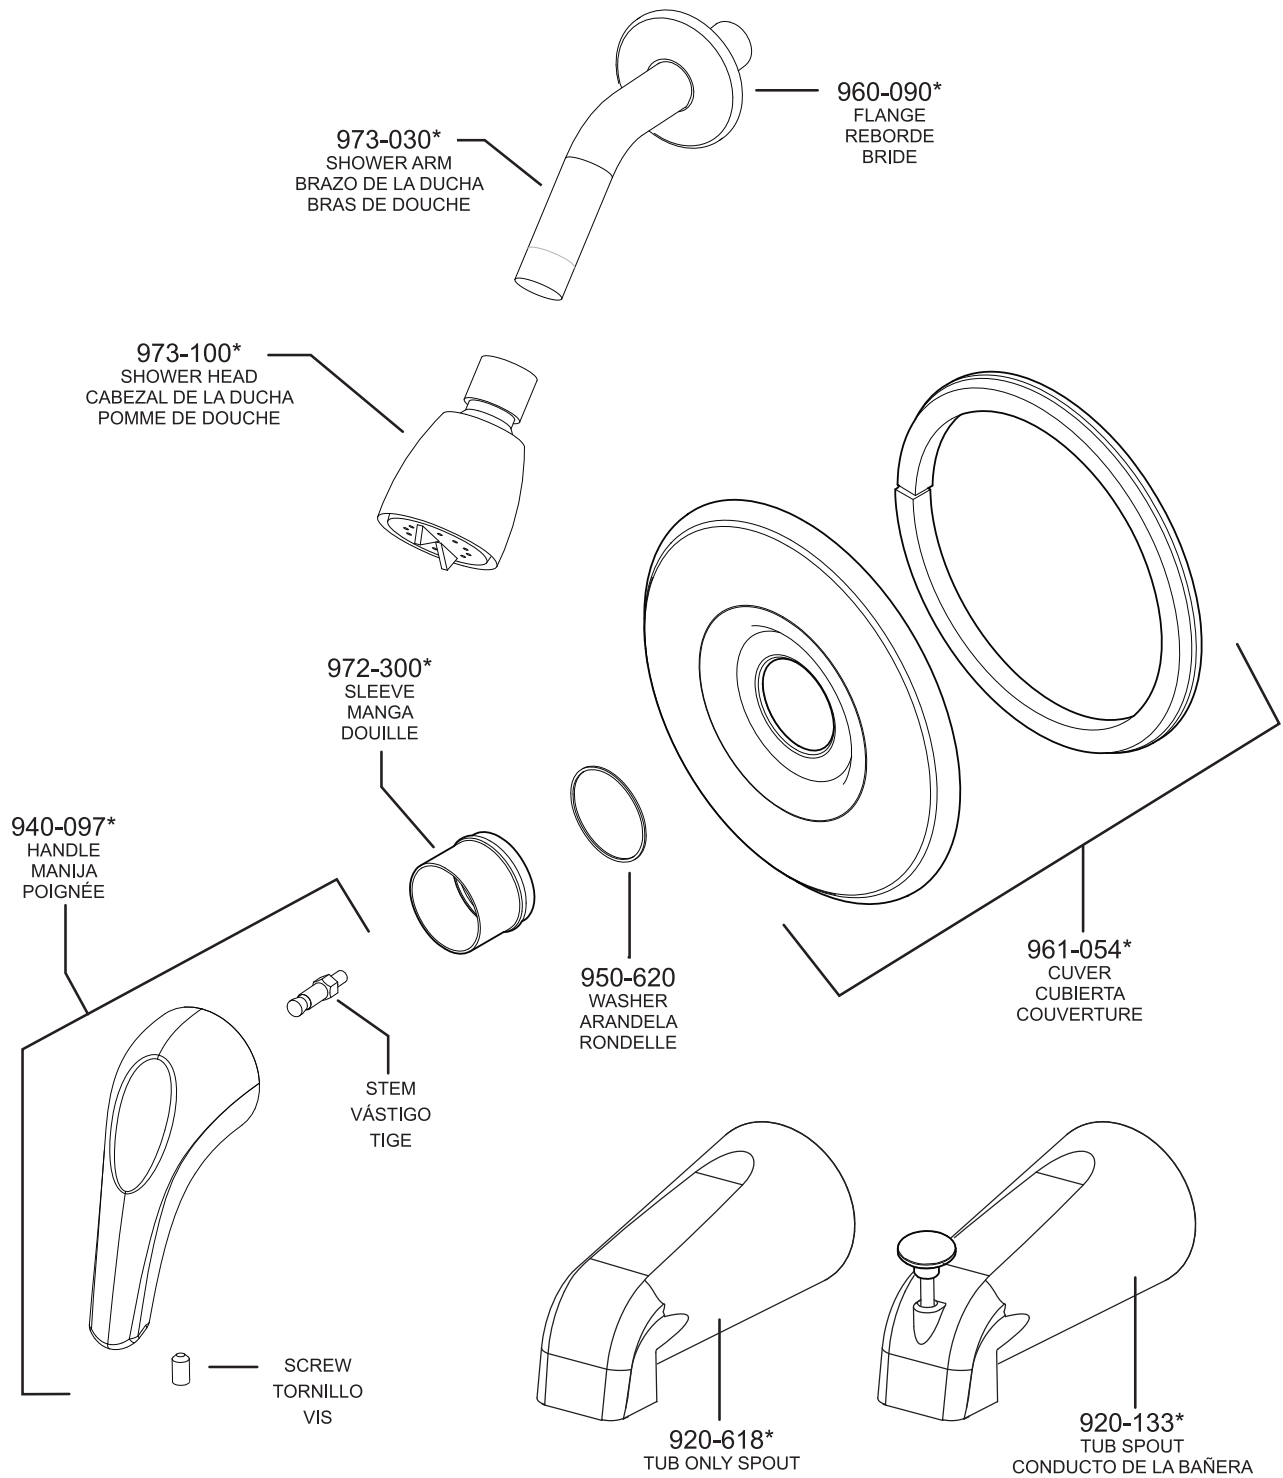

PARTS EXPLOSION

R89 Pfirst Series™ Tub & Shower Trim Faucet

FINISHES * Indicates Finish

A Polished Chrome	M Almond	U Rustic Bronze
B Black	N Antique Bronze	V PVD Polished Brass
E Rustic Pewter	P Polished Brass	W White
D PVD Polished Nickel	Q Satin Brass	Y Tuscan Bronze
J PVD Brushed Nickel	R Copper	Z Oil-Rubbed Bronze
K Satin Nickel	S Stainless Steel	
L Satin Stainless	T Biscuit	

All finishes not available on all parts

Pfister™