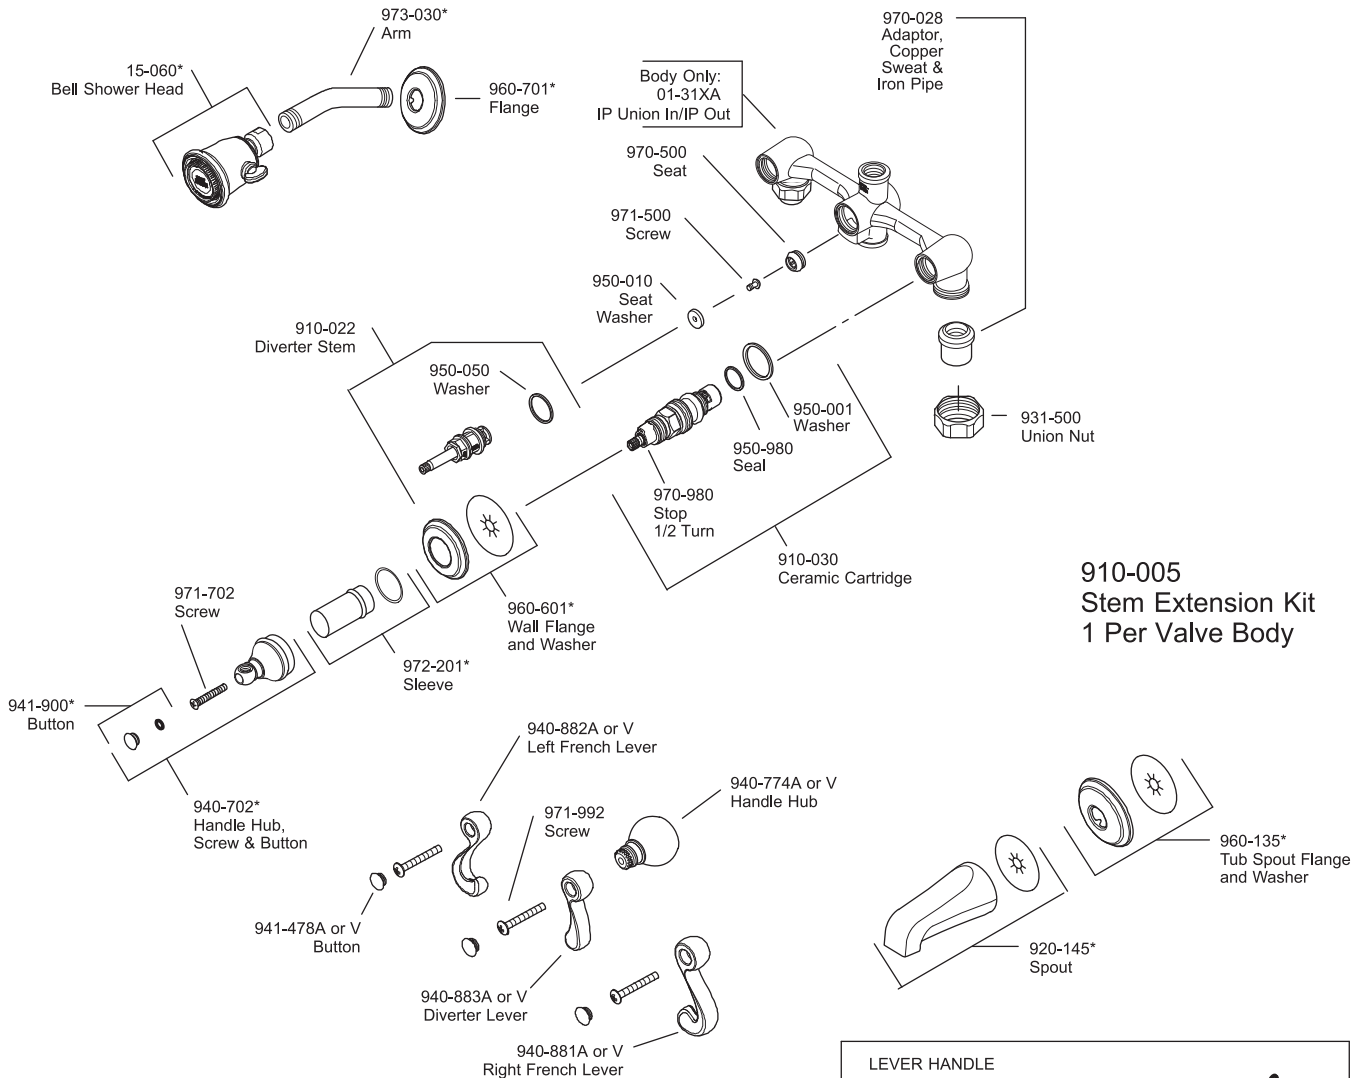

All finishes not available on all parts

Pfister™

SECTION 5

TUB & SHOWER

PARTS EXPLOSION

01 Series Three-Handle Tub & Shower

FINISHES * Indicates Finish

- | | | |
|-----------------------|-------------------|----------------------|
| A Polished Chrome | M Almond | U Rustic Bronze |
| B Black | N Antique Bronze | V PVD Polished Brass |
| E Rustic Pewter | P Polished Brass | W White |
| D PVD Polished Nickel | Q Satin Brass | Y Tuscan Bronze |
| J PVD Brushed Nickel | R Copper | Z Oil-Rubbed Bronze |
| K Satin Nickel | S Stainless Steel | |
| L Satin Stainless | T Biscuit | |