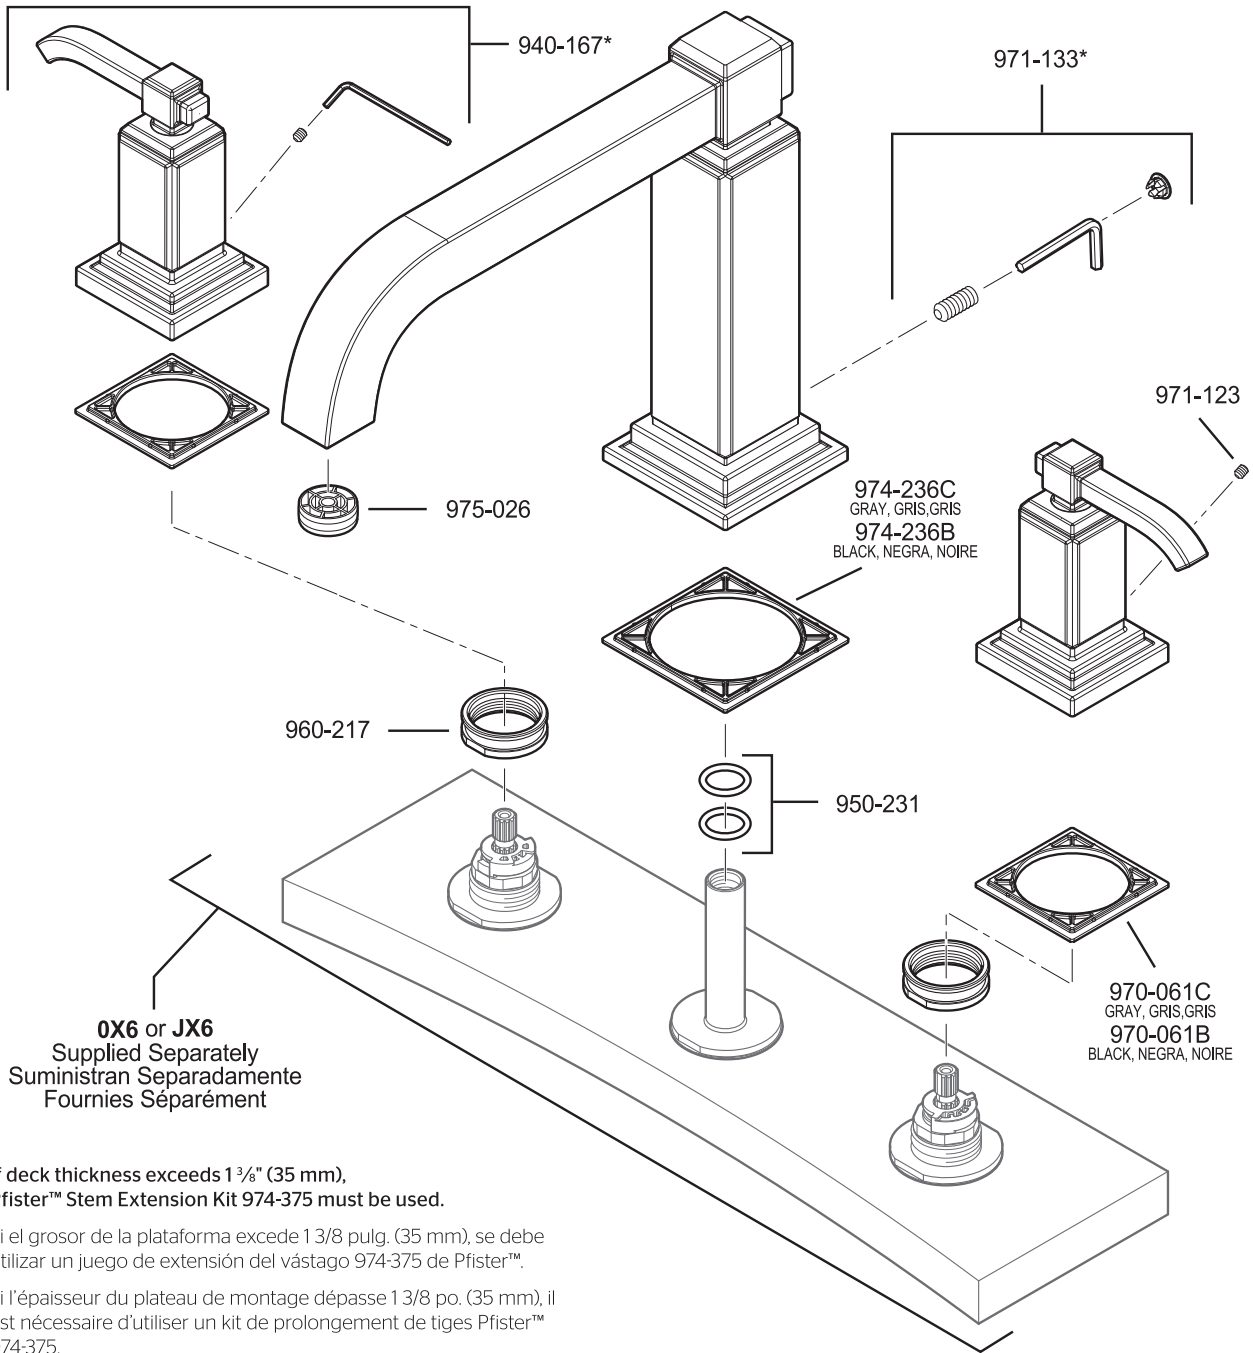

PARTS EXPLOSION

RT6-5WE

If deck thickness exceeds 1 3/8" (35 mm), Pfister™ Stem Extension Kit 974-375 must be used.

Si el grosor de la plataforma excede 1 3/8 pulg. (35 mm), se debe utilizar un juego de extensión del vástago 974-375 de Pfister™.

Si l'épaisseur du plateau de montage dépasse 1 3/8 po. (35 mm), il est nécessaire d'utiliser un kit de prolongement de tiges Pfister™ 974-375.

A	Polished Chrome	Cromo Pulido	Chrome Poli
D	PVD Polished Nickel	PVD Niquel Pulido	PVD Nickel Poli
J	PVD Brushed Nickel	PVD Niquel Cepillado	PVD Nickel Brosse
Y	Tuscan Bronze	Bronze Toscano	Bronze Le Toscan