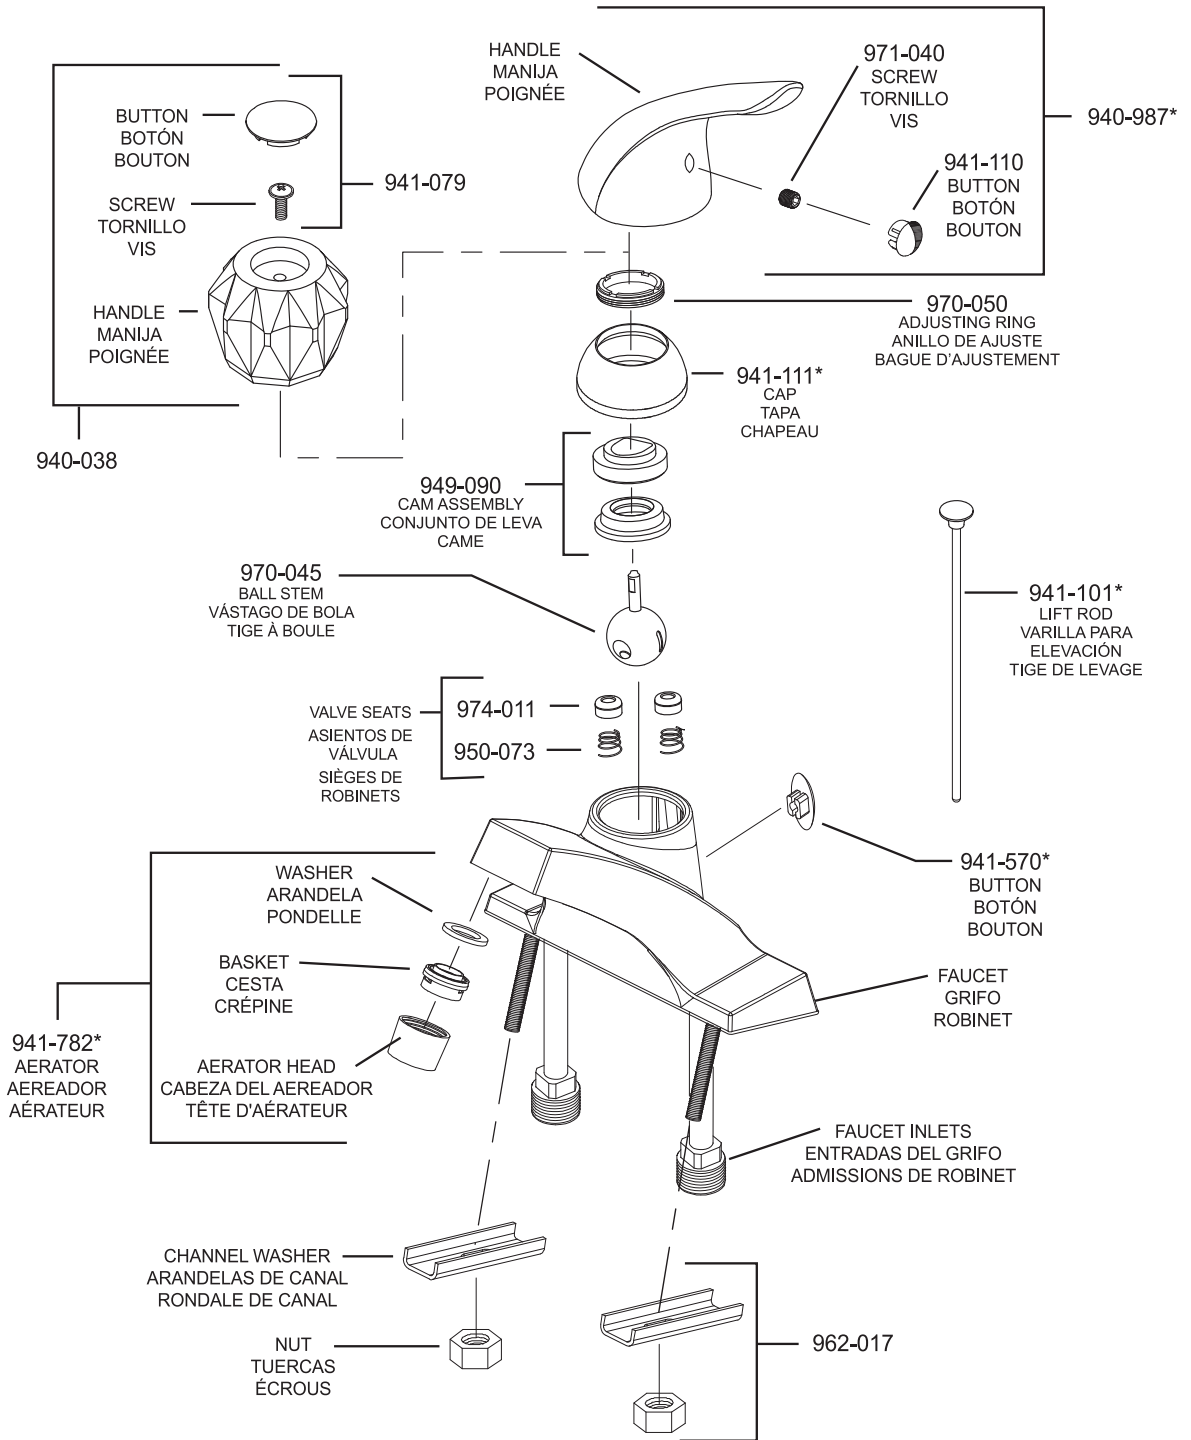

PARTS EXPLOSION

142 Pfirst Series™ Single Control, Centerset Lavatory Faucet

FINISHES * Indicates Finish

A Polished Chrome	M Almond	U Rustic Bronze
B Black	N Antique Bronze	V PVD Polished Brass
E Rustic Pewter	P Polished Brass	W White
D PVD Polished Nickel	Q Satin Brass	Y Tuscan Bronze
J PVD Brushed Nickel	R Copper	Z Oil-Rubbed Bronze
K Satin Nickel	S Stainless Steel	
L Satin Stainless	T Biscuit	

All finishes not available on all parts

Pfister™