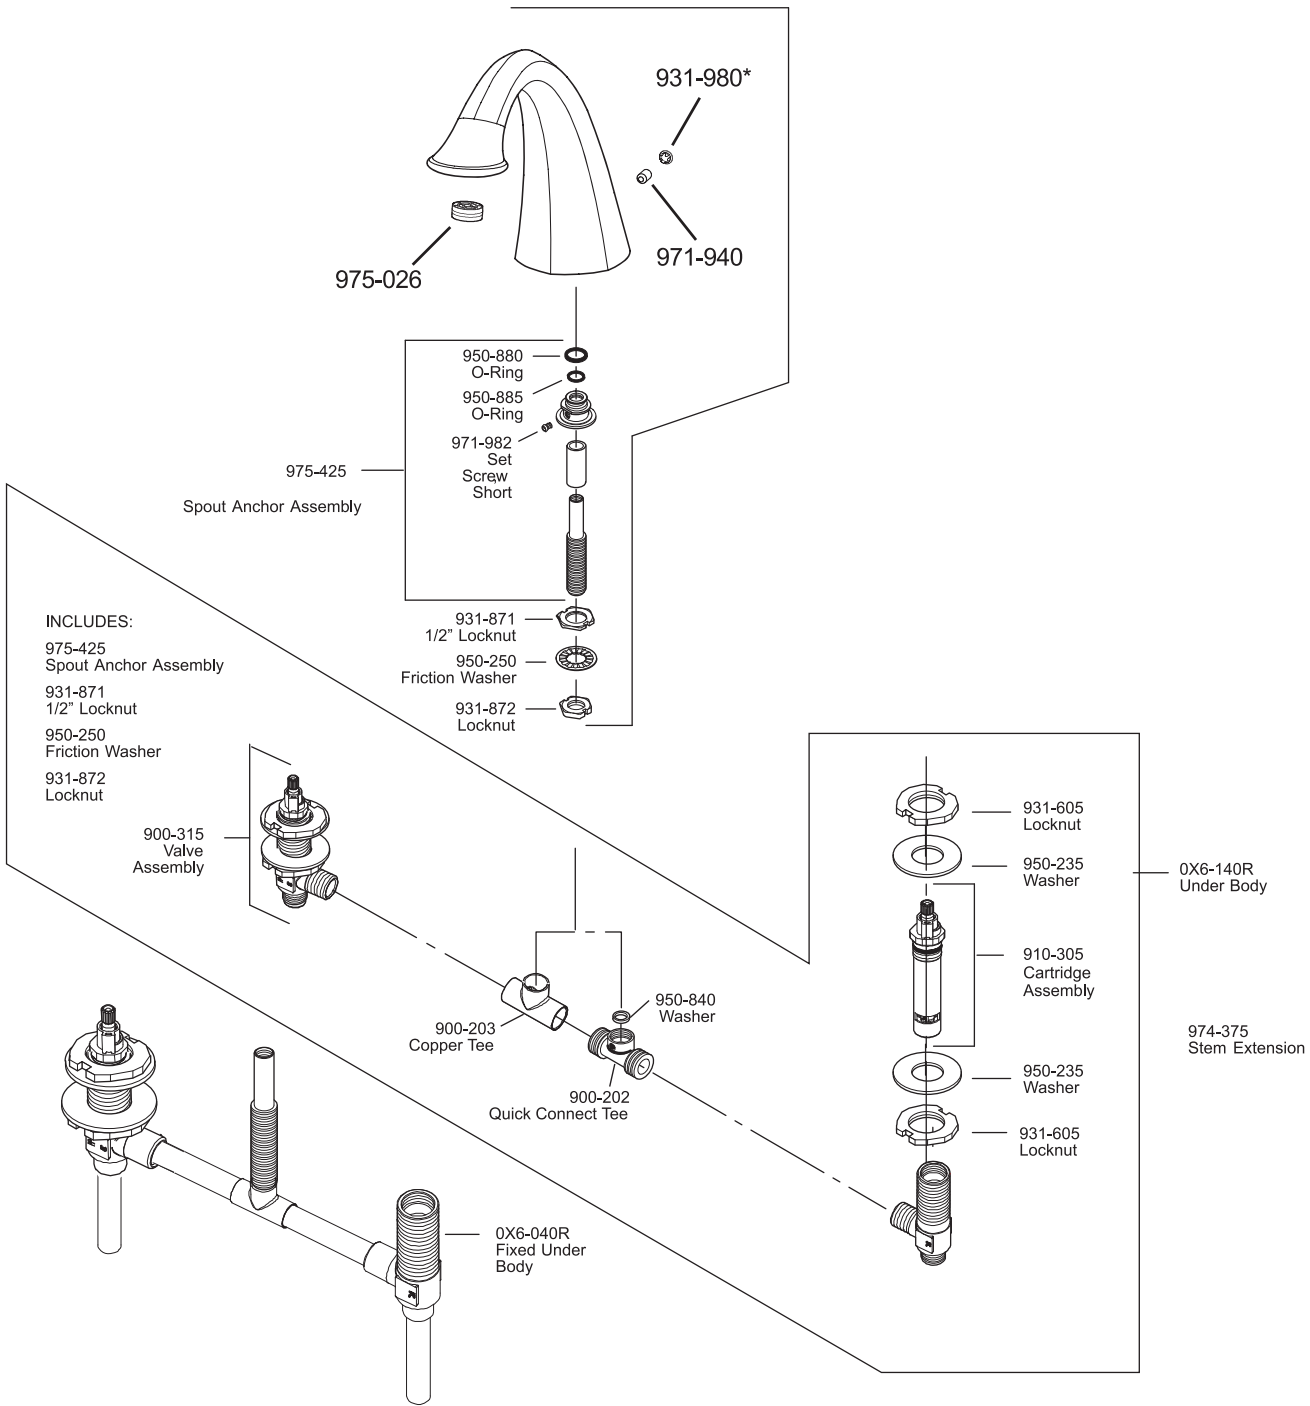

PARTS EXPLOSION

RT6 Series Catalina™ Spout

BODIES AND HHL HUB AND HANDLE TRIM KITS SUPPLIED SEPARATELY

1. **FINISHES * Indicates Finish**

A Polished Chrome	M Almond	U Rustic Bronze
B Black	N Antique Bronze	V PVD Polished Brass
E Rustic Pewter	P Polished Brass	W White
D PVD Polished Nickel	Q Satin Brass	Y Tuscan Bronze
J PVD Brushed Nickel	R Copper	Z Oil-Rubbed Bronze
K Satin Nickel	S Stainless Steel	
L Satin Stainless	T Biscuit	

All finishes not available on all parts