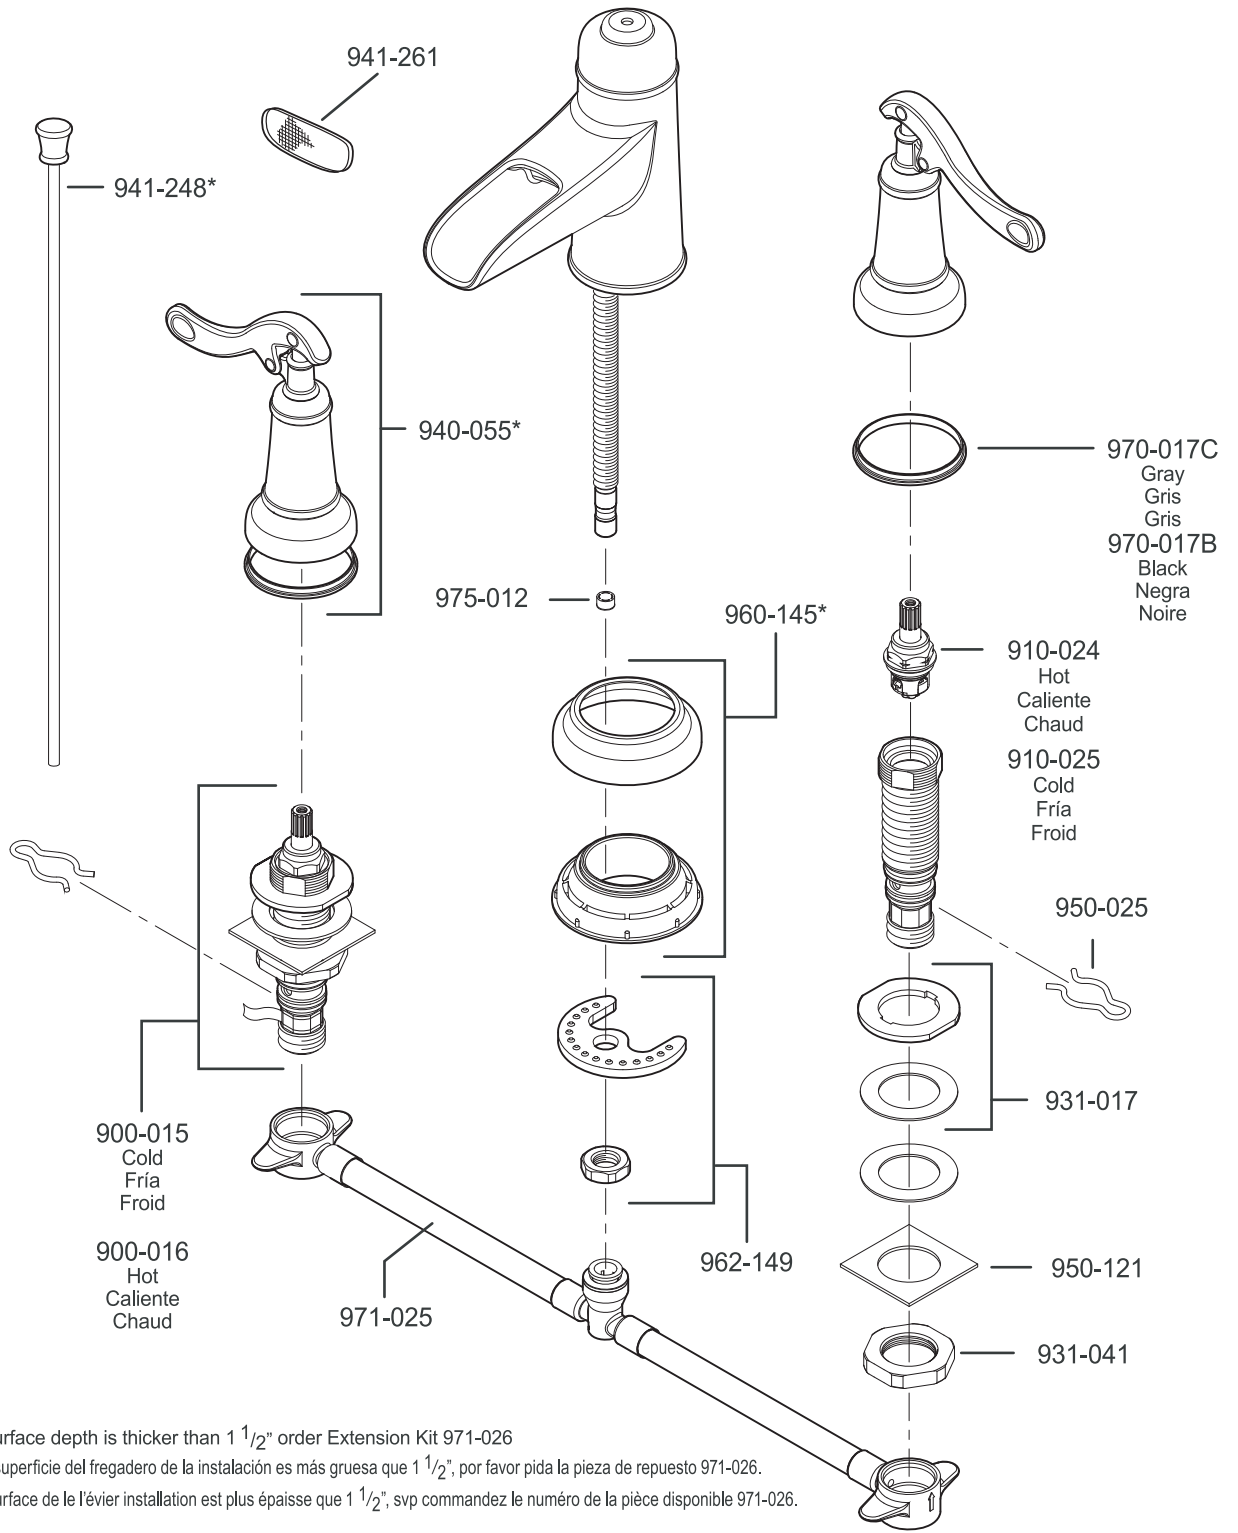

PARTS EXPLOSION

49 Series Ashfield™ 8"-15" Widespread Lavatory Faucet

If installation surface depth is thicker than 1 1/2" order Extension Kit 971-026
Si la profundidad superficie del fregadero de la instalación es más gruesa que 1 1/2", por favor pida la pieza de repuesto 971-026.
Si la profondeur surface de le l'évier installation est plus épaisse que 1 1/2", svp commandez le numéro de la pièce disponible 971-026.

1. **FINISHES * Indicates Finish**

A Polished Chrome	M Almond	U Rustic Bronze
B Black	N Antique Bronze	V PVD Polished Brass
E Rustic Pewter	P Polished Brass	W White
D PVD Polished Nickel	Q Satin Brass	Y Tuscan Bronze
J PVD Brushed Nickel	R Copper	Z Oil-Rubbed Bronze
K Satin Nickel	S Stainless Steel	
L Satin Stainless	T Biscuit	

All finishes not available on all parts

Pfister™