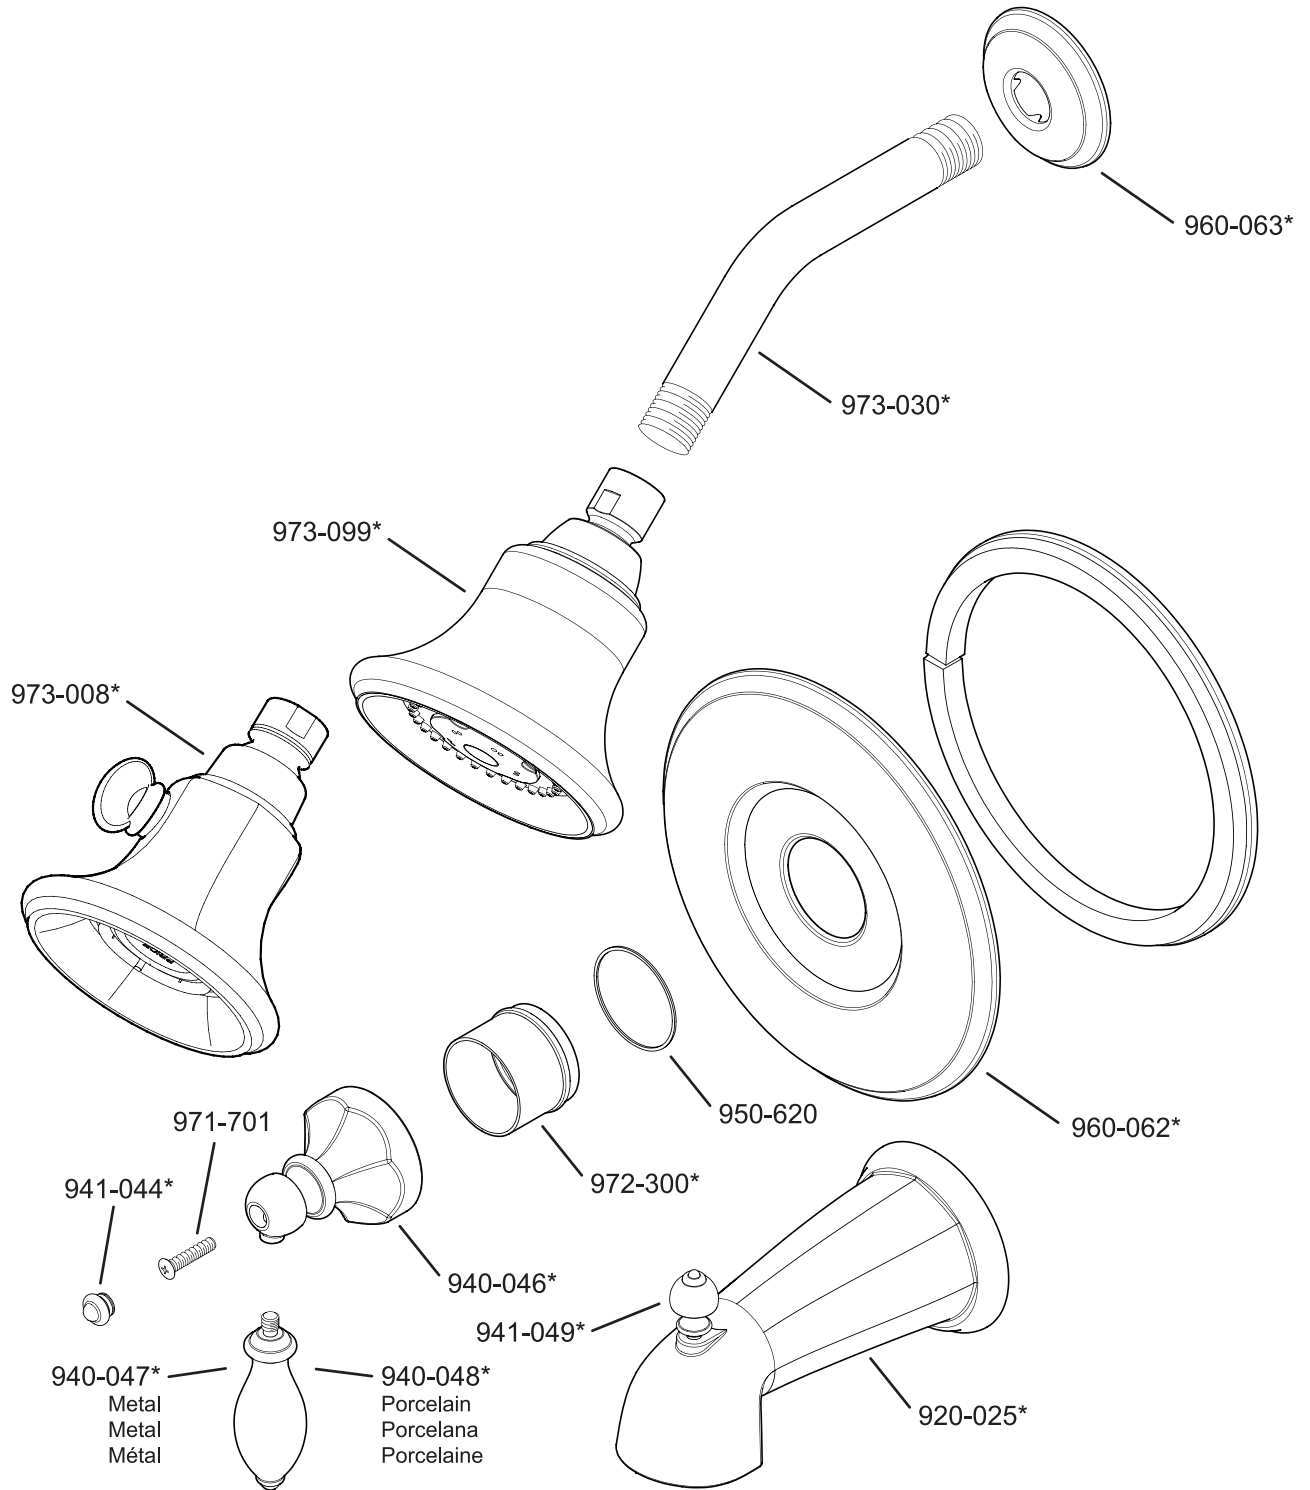

PARTS EXPLOSION

R89 Series Catalina™ Tub & Shower Trim

FINISHES * Indicates Finish

A Polished Chrome	M Almond	U Rustic Bronze
B Black	N Antique Bronze	V PVD Polished Brass
E Rustic Pewter	P Polished Brass	W White
D PVD Polished Nickel	Q Satin Brass	Y Tuscan Bronze
J PVD Brushed Nickel	R Copper	Z Oil-Rubbed Bronze
K Satin Nickel	S Stainless Steel	
L Satin Stainless	T Biscuit	

All finishes not available on all parts

Pfister™