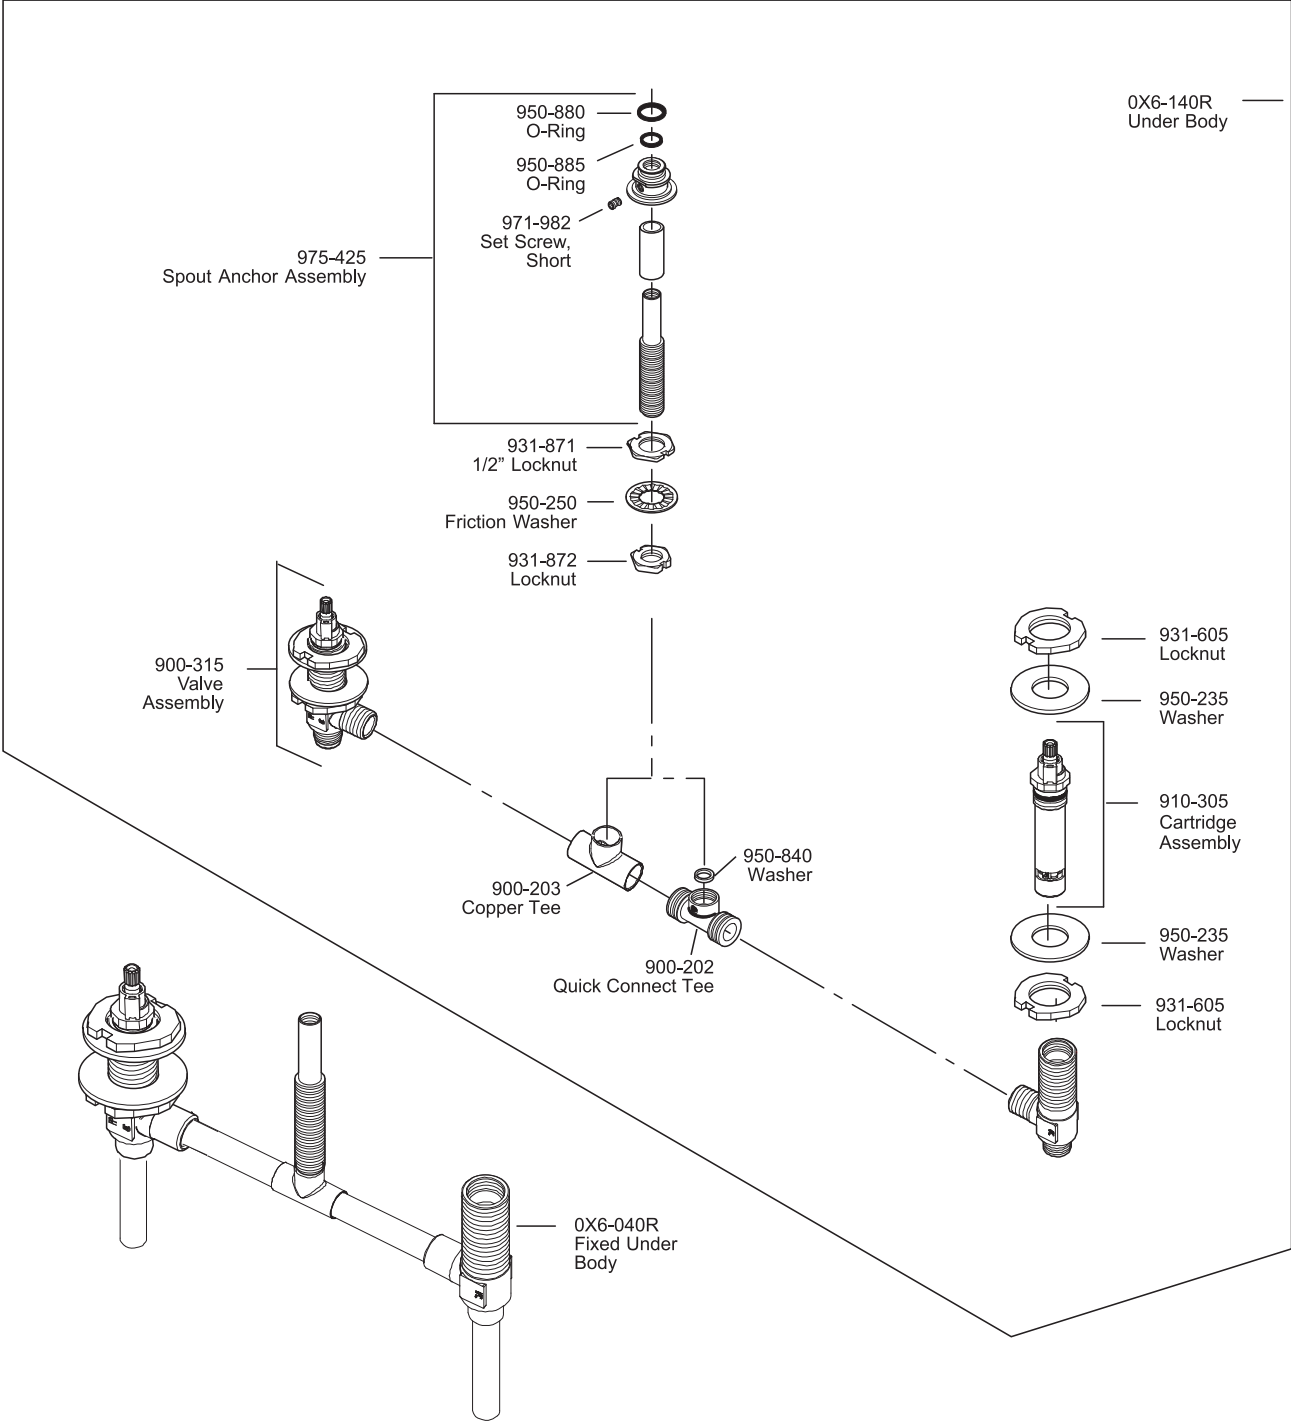

PARTS EXPLOSION

OX6 Series Roman Tub Valve

1. **FINISHES * Indicates Finish**

A Polished Chrome	M Almond	U Rustic Bronze
B Black	N Antique Bronze	V PVD Polished Brass
E Rustic Pewter	P Polished Brass	W White
D PVD Polished Nickel	Q Satin Brass	Y Tuscan Bronze
J PVD Brushed Nickel	R Copper	Z Oil-Rubbed Bronze
K Satin Nickel	S Stainless Steel	
L Satin Stainless	T Biscuit	

All finishes not available on all parts