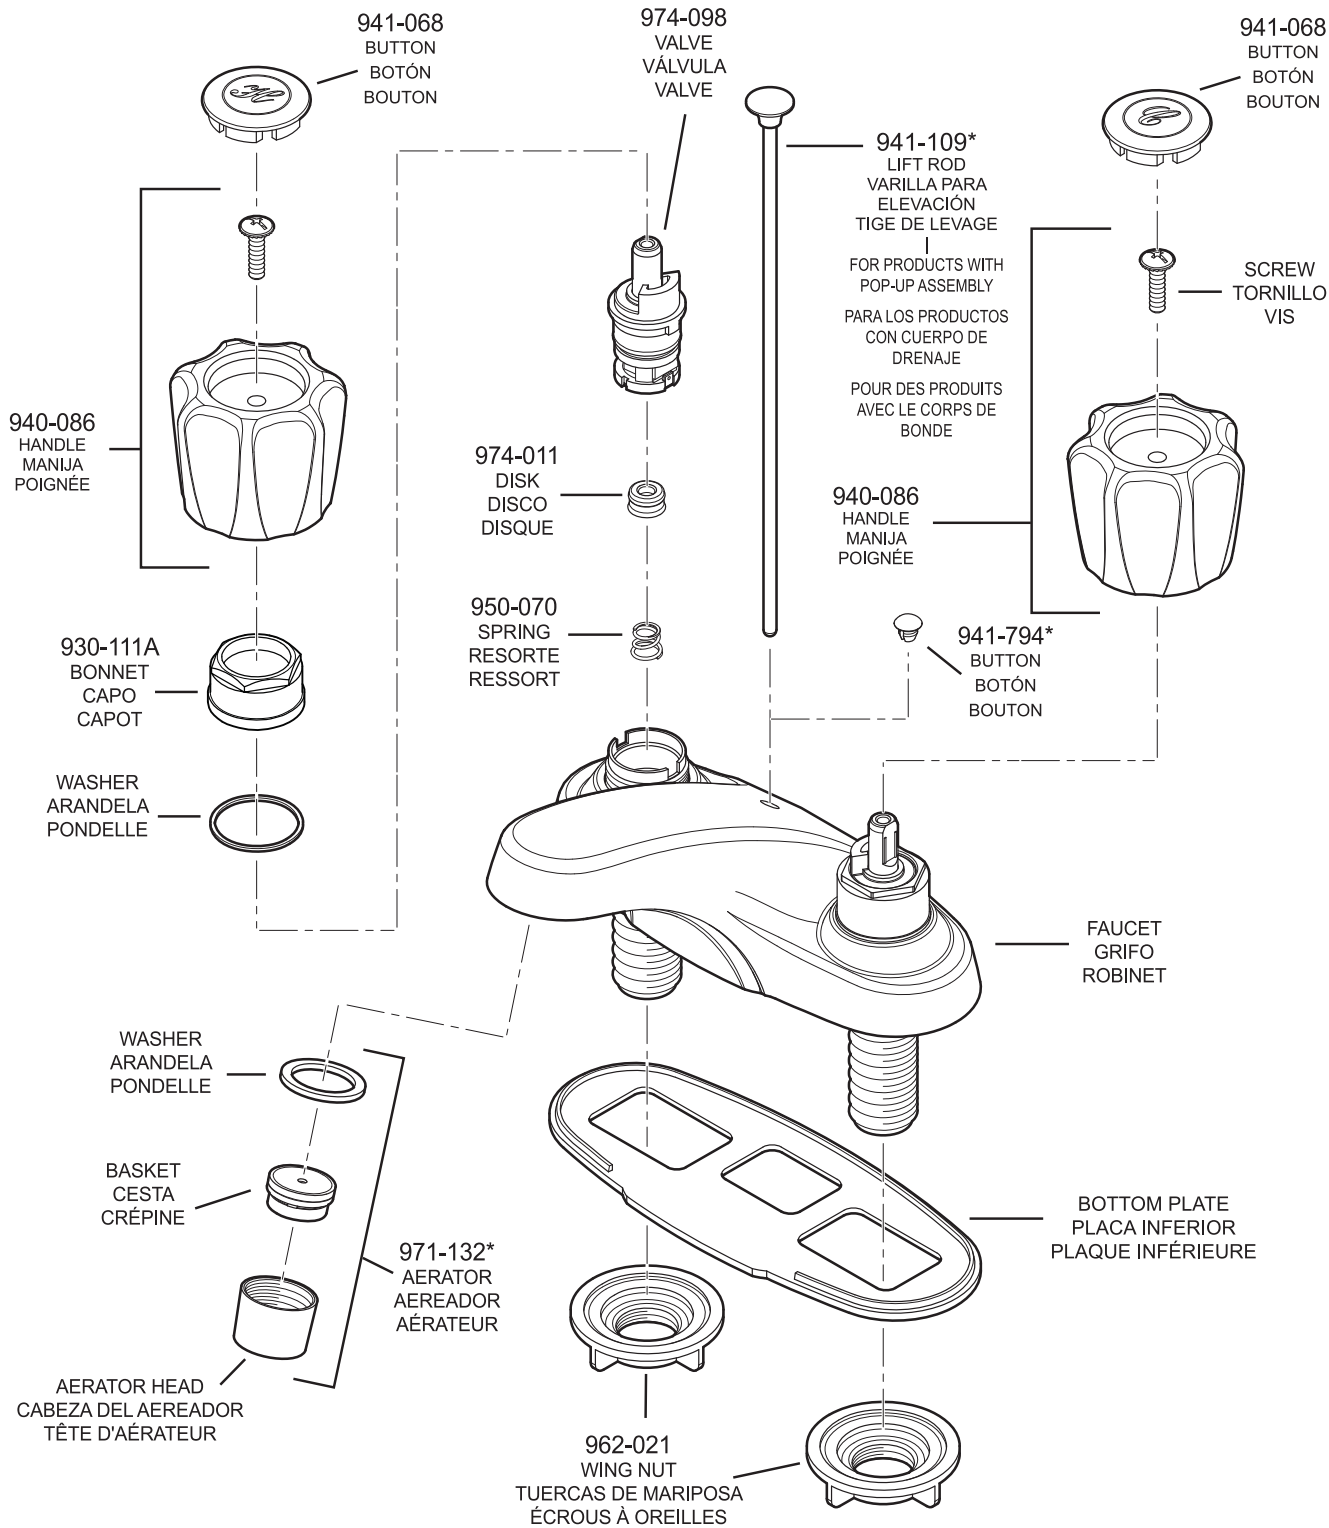

PARTS EXPLOSION

WL2 Classic Series™ 2 Handle, Lavatory Faucet

FINISHES * Indicates Finish

A Polished Chrome	L Satin Stainless	T Biscuit
B Black	M Almond	U Rustic Bronze
D PVD Polished Nickel	N Antique Bronze	V PVD Polished Brass
E Rustic Pewter	P Polished Brass	W White
J PVD Brushed Nickel	Q Satin Brass	Y Tuscan Bronze
G Velvet Aged Bronze	R Copper	Z Oil-Rubbed Bronze
K Satin Nickel	S Stainless Steel	

All finishes not available on all parts

Pfister™