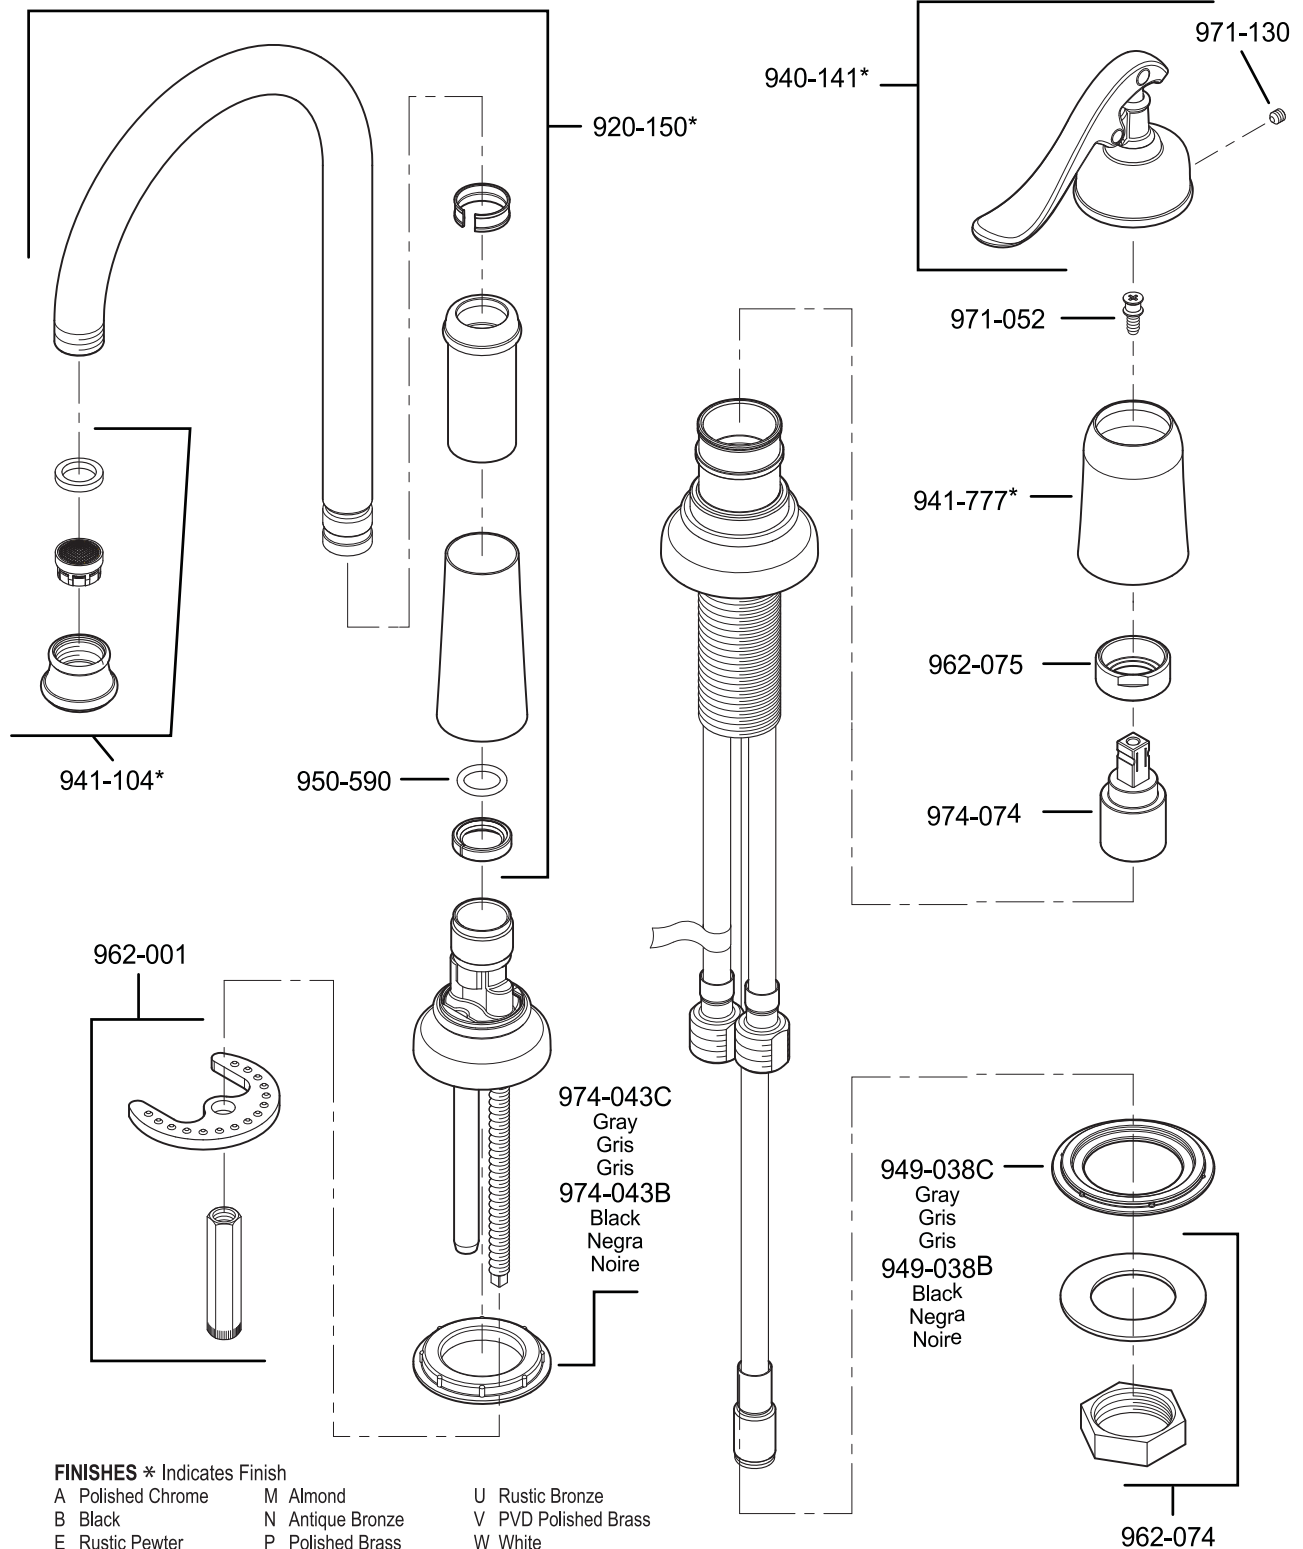

PARTS EXPLOSION

72 Series Ashfield® Bar/Kitchen Island Faucet

FINISHES * Indicates Finish

A Polished Chrome	M Almond	U Rustic Bronze
B Black	N Antique Bronze	V PVD Polished Brass
E Rustic Pewter	P Polished Brass	W White
D PVD Polished Nickel	Q Satin Brass	Y Tuscan Bronze
J PVD Brushed Nickel	R Copper	Z Oil-Rubbed Bronze
K Satin Nickel	S Stainless Steel	
L Satin Stainless	T Biscuit	

All finishes not available on all parts

Pfister™