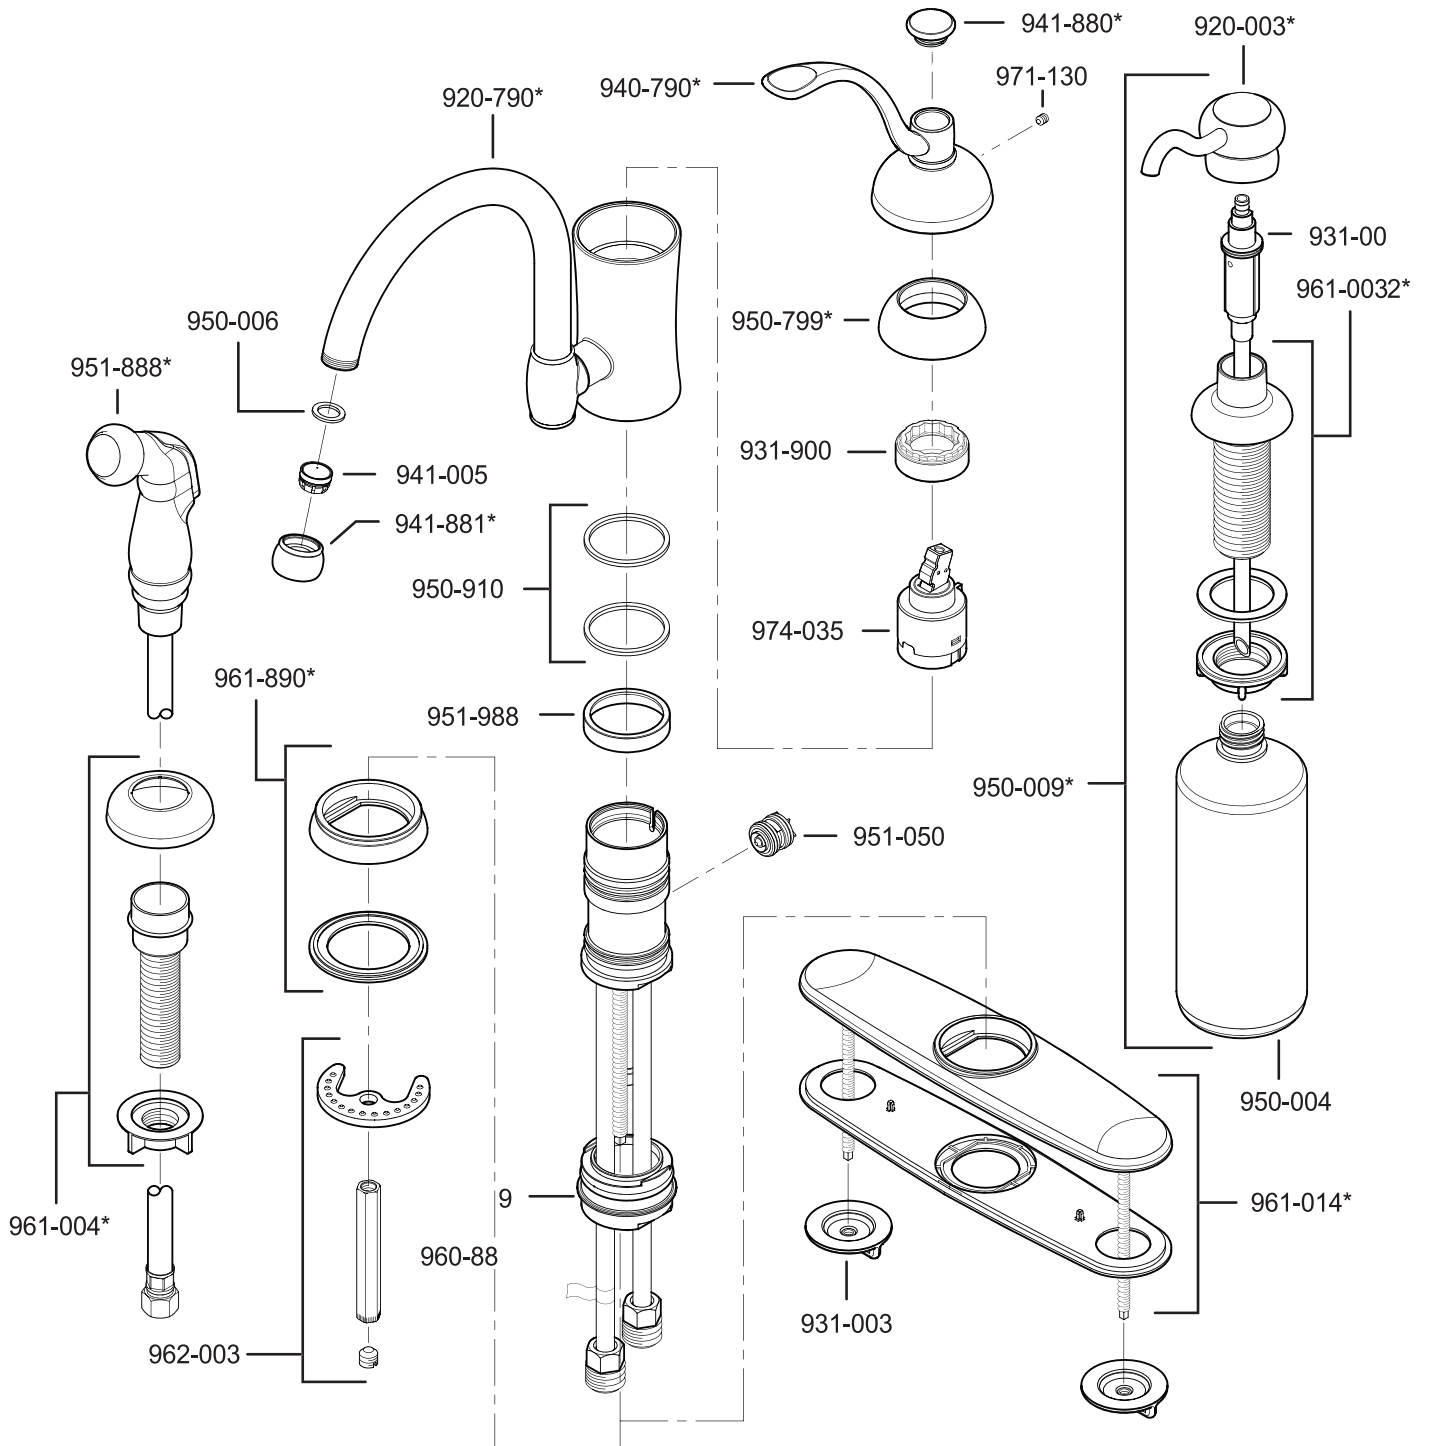

PARTS EXPLOSION

34 Series Amherst™ Collection Single-Control Kitchen Faucet

FINISHES * Indicates Finish

A Polished Chrome	M Almond	U Rustic Bronze
B Black	N Antique Bronze	V PVD Polished Brass
E Rustic Pewter	P Polished Brass	W White
D PVD Polished Nickel	Q Satin Brass	Y Tuscan Bronze
J PVD Brushed Nickel	R Copper	Z Oil-Rubbed Bronze
K Satin Nickel	S Stainless Steel	
L Satin Stainless	T Biscuit	

All finishes not available on all parts

Pfister™