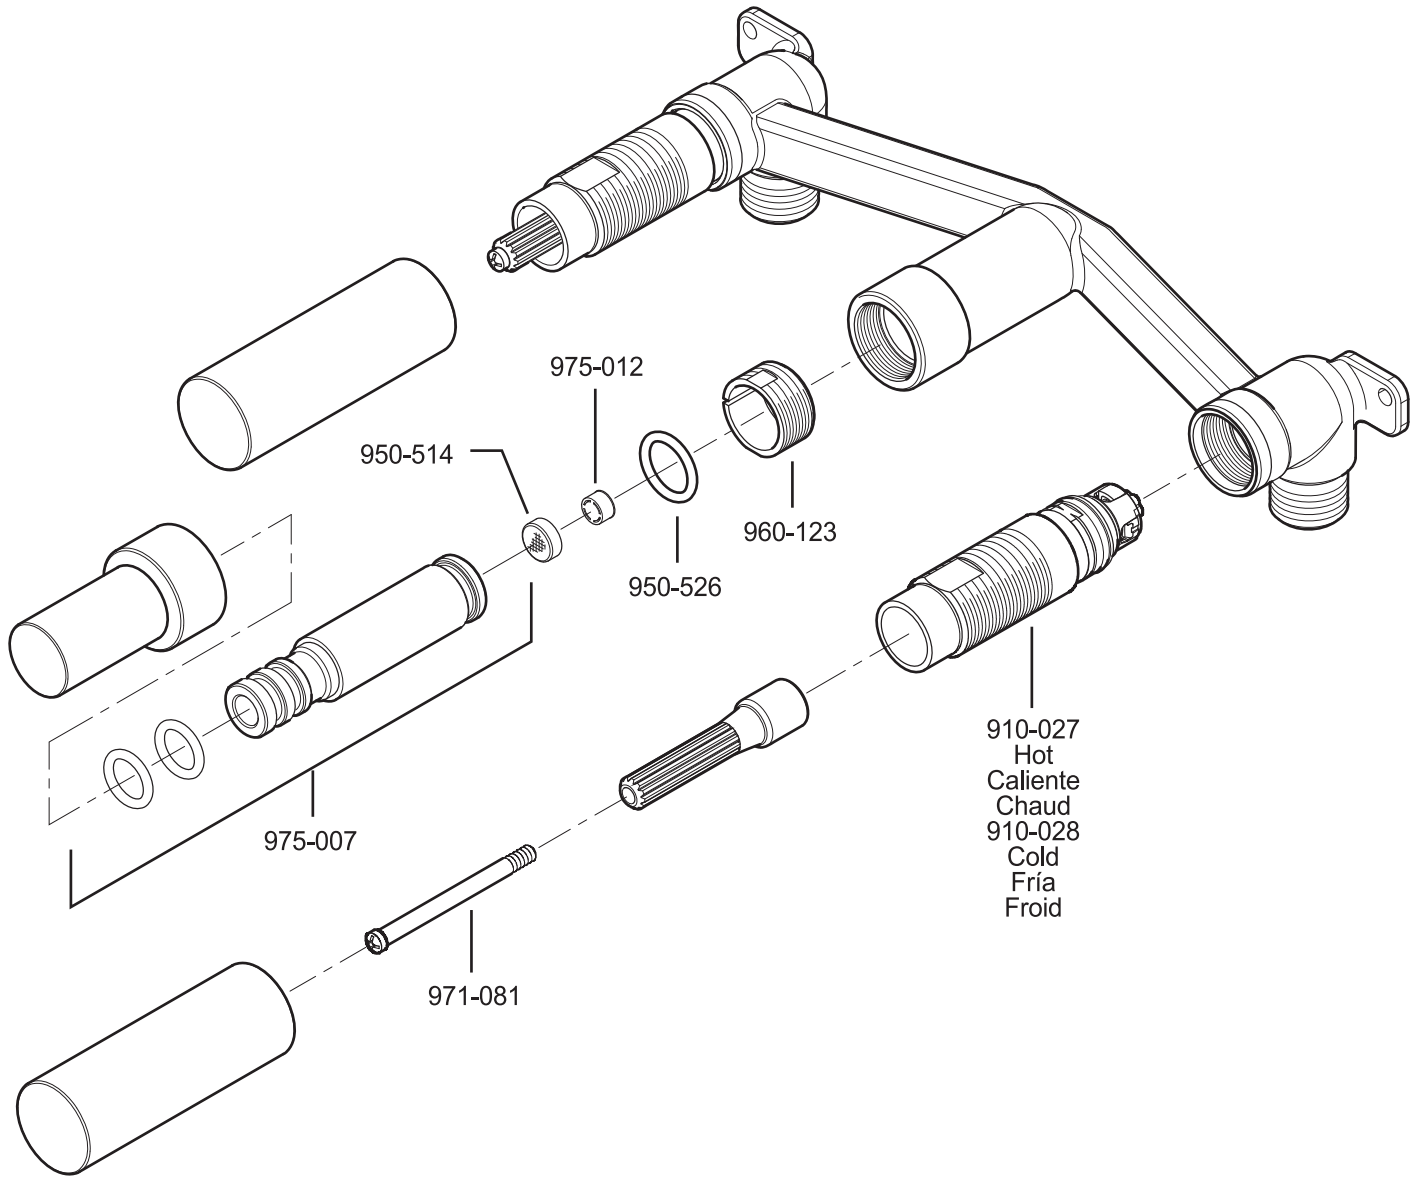

All finishes not available on all parts

Pfister™

PARTS EXPLOSION

49 Series 8" Wallmount Lavatory Valve Body

FINISHES * Indicates Finish

- | | | |
|-----------------------|-------------------|----------------------|
| A Polished Chrome | M Almond | U Rustic Bronze |
| B Black | N Antique Bronze | V PVD Polished Brass |
| E Rustic Pewter | P Polished Brass | W White |
| D PVD Polished Nickel | Q Satin Brass | Y Tuscan Bronze |
| J PVD Brushed Nickel | R Copper | Z Oil-Rubbed Bronze |
| K Satin Nickel | S Stainless Steel | |
| L Satin Stainless | T Biscuit | |