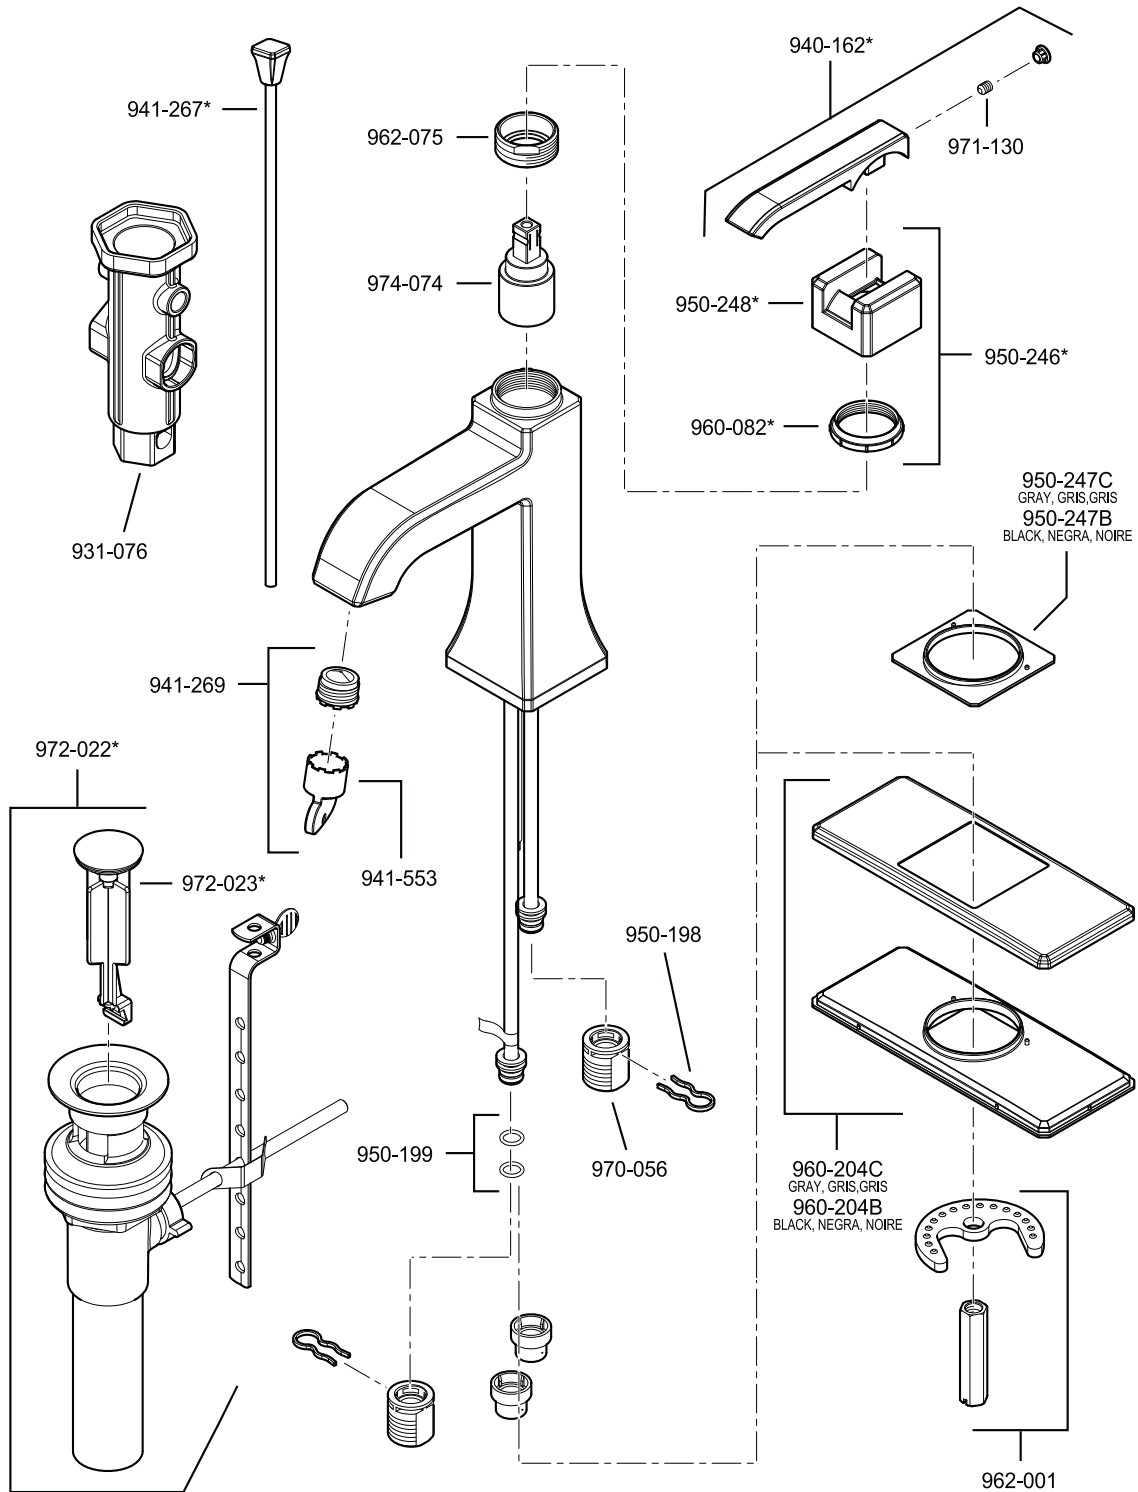

PARTS EXPLOSION

42 Series Park Avenue™ C/S Single Control Lavatory Faucet

FINISHES * Indicates Finish

A Polished Chrome	K Satin Nickel	U Rustic Bronze
B Black	L Satin Stainless Steel	V PVD Polished Brass
C Light Gray	P Polished Brass	W White
D PVD Polished Nickel	Q Fired Copper	Y Tuscan Bronze
E Rustic Pewter	R Antique Copper	AB Aged Brass
G Velvet Aged Bronze	S Stainless Steel	MC Midnight Chrome
J PVD Brushed Nickel	T Biscuit	

All finishes not available on all parts

Pfister™