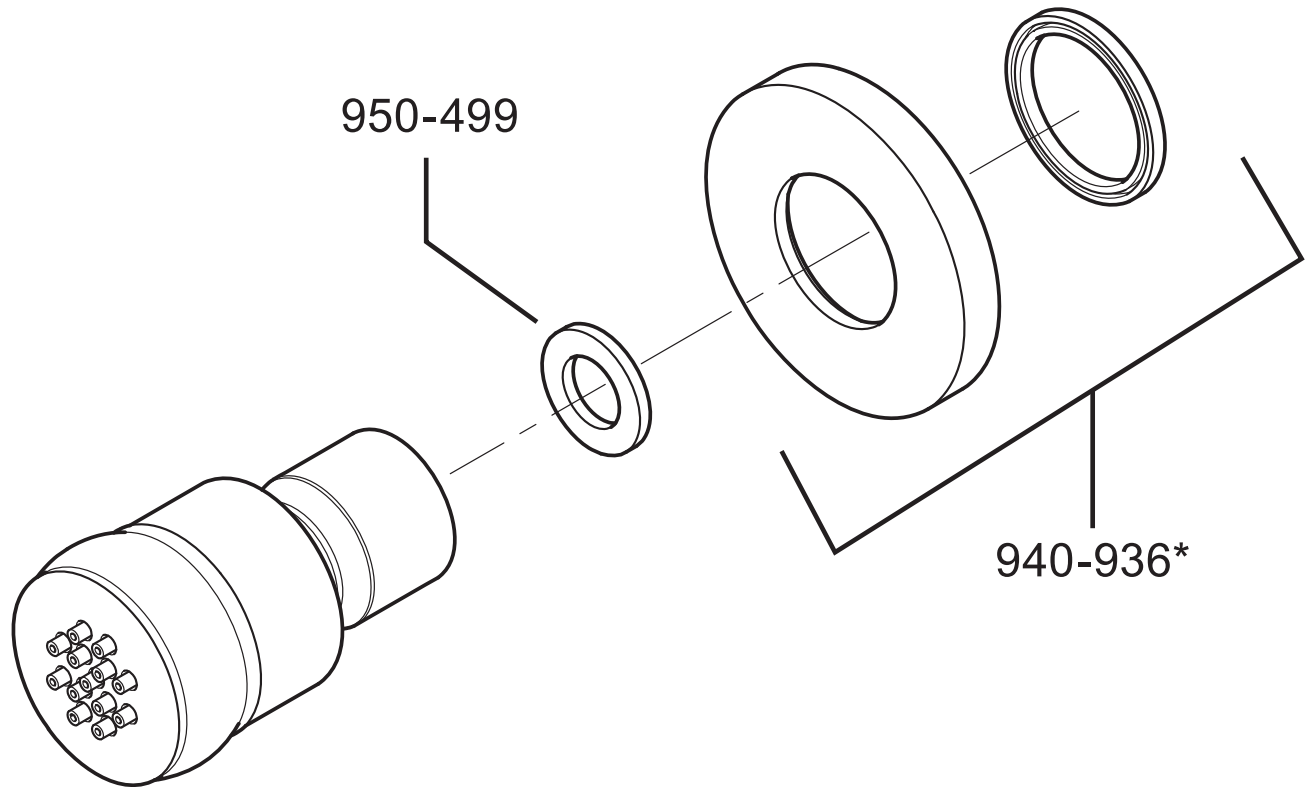

15 Series - 3/4" Shower System - Body Spray

FINISHES * Indicates Finish

A Polished Chrome	M Almond	U Rustic Bronze
B Black	N Antique Bronze	V PVD Polished Brass
E Rustic Pewter	P Polished Brass	W White
D PVD Polished Nickel	Q Satin Brass	Y Tuscan Bronze
J PVD Brushed Nickel	R Copper	Z Oil-Rubbed Bronze
K Satin Nickel	S Stainless Steel	
L Satin Stainless	T Biscuit	

All finishes not available on all parts