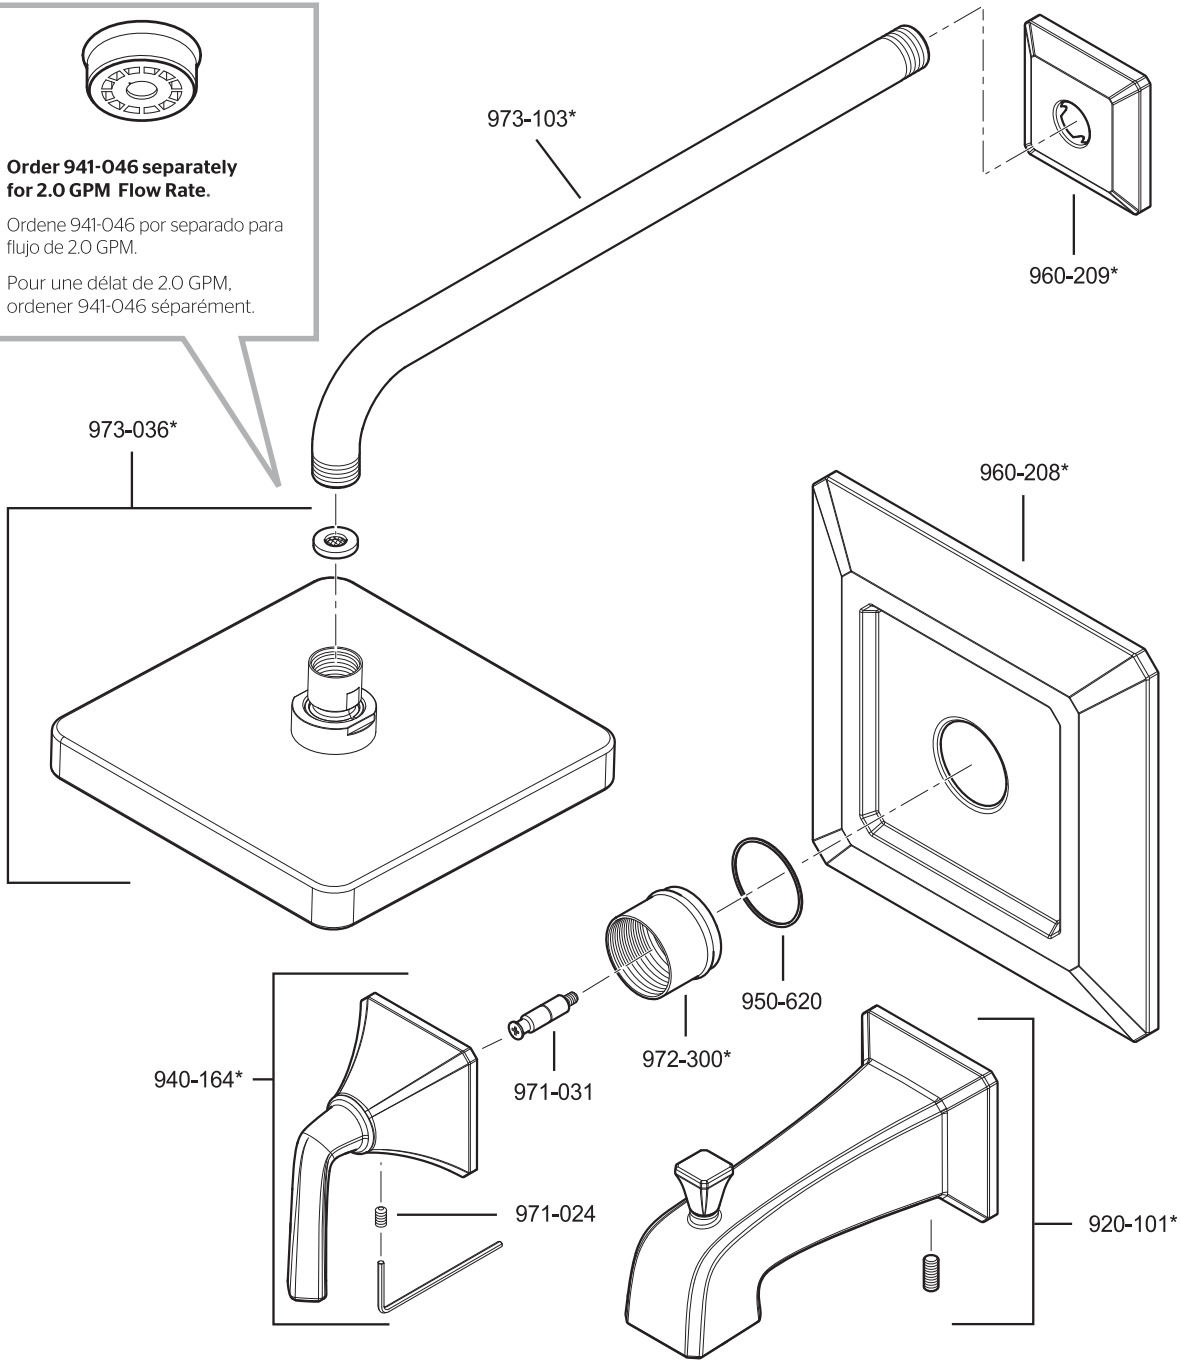

PARTS EXPLOSION

R89-XFE

Order 941-046 separately for 2.0 GPM Flow Rate.
Ordene 941-046 por separado para flujo de 2.0 GPM.
Pour un délat de 2.0 GPM, ordener 941-046 séparément.

A	Polished Chrome	Cromo Pulido	Chrome Poli
D	PVD Polished Nickel	PVD Niquel Pulido	PVD Nickel Poli
J	PVD Brushed Nickel	PVD Niquel Cepillado	PVD Nickel Brosse
Y	Tuscan Bronze	Bronze Toscano	Bronze Le Toscan

Pfister™