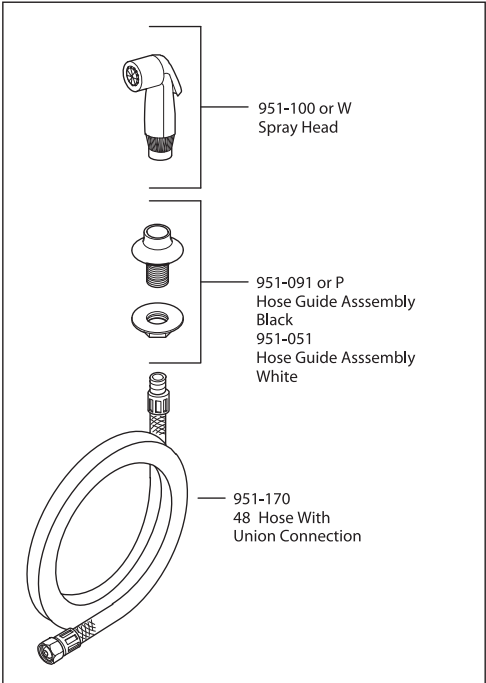

FINISHES * Indicates Finish

A Polished Chrome	M Almond	U Rustic Bronze
B Black	N Antique Bronze	V PVD Polished Brass
E Rustic Pewter	P Polished Brass	W White
D PVD Polished Nickel	Q Satin Brass	Y Tuscan Bronze
J PVD Brushed Nickel	R Copper	Z Oil-Rubbed Bronze
K Satin Nickel	S Stainless Steel	
L Satin Stainless	T Biscuit	

All finishes not available on all parts

Pfister™