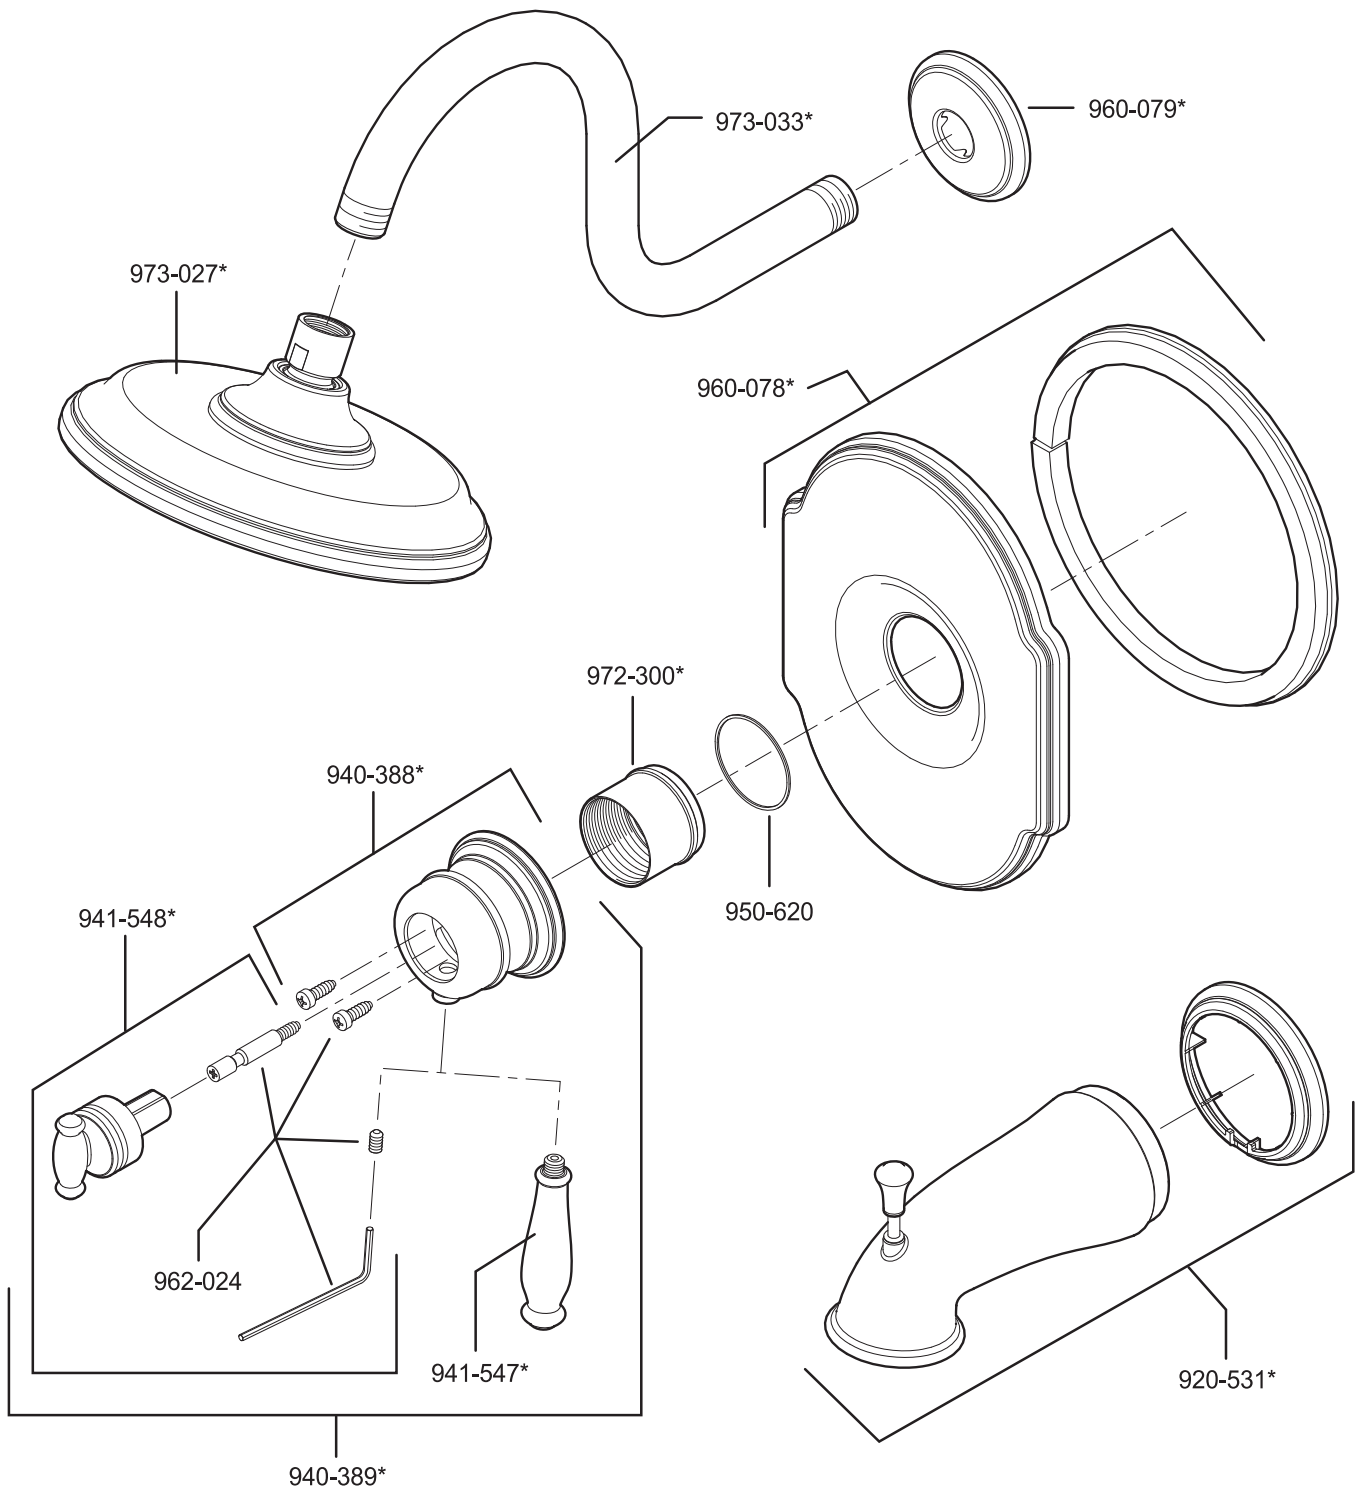

PARTS EXPLOSION

808-TM

J	PVD Brushed Nickel	PVD Niquel Cepillado	PVD Nickel Brosse
Y	Tuscan Bronze	Bronce Toscano	Bronze Le Toscan

Pfister