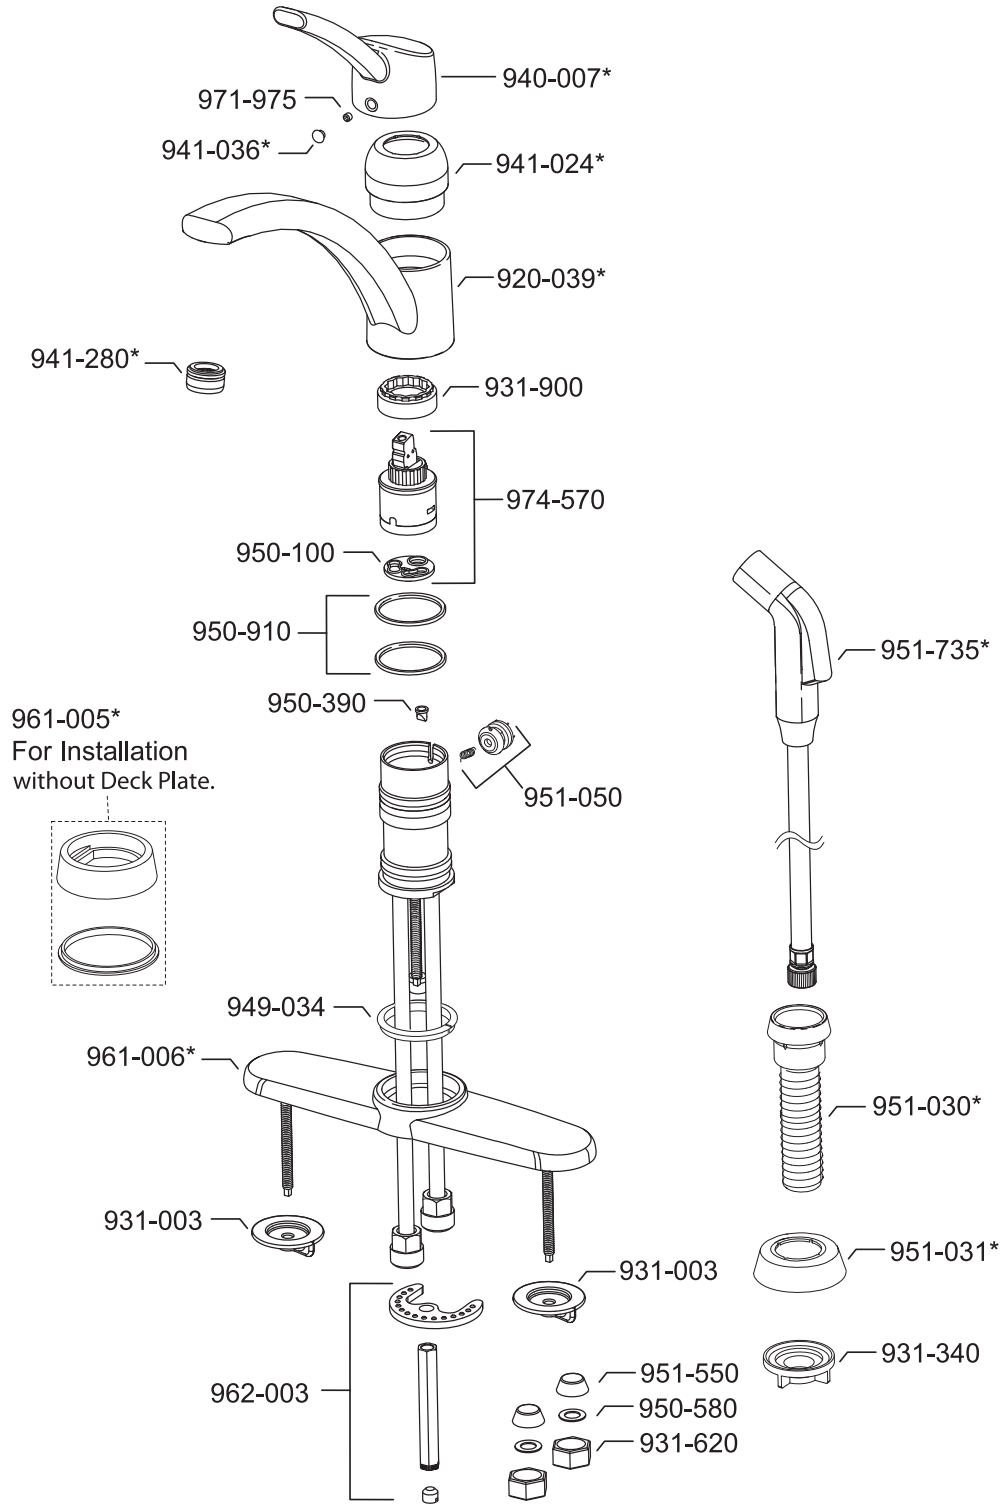

PARTS EXPLOSION

39 Series Parisa Kitchen Faucet

1. **FINISHES** * Indicates Finish

A Polished Chrome	M Almond	U Rustic Bronze
B Black	N Antique Bronze	V PVD Polished Brass
E Rustic Pewter	P Polished Brass	W White
D PVD Polished Nickel	Q Satin Brass	Y Tuscan Bronze
J PVD Brushed Nickel	R Copper	Z Oil-Rubbed Bronze
K Satin Nickel	S Stainless Steel	
L Satin Stainless	T Biscuit	

All finishes not available on all parts