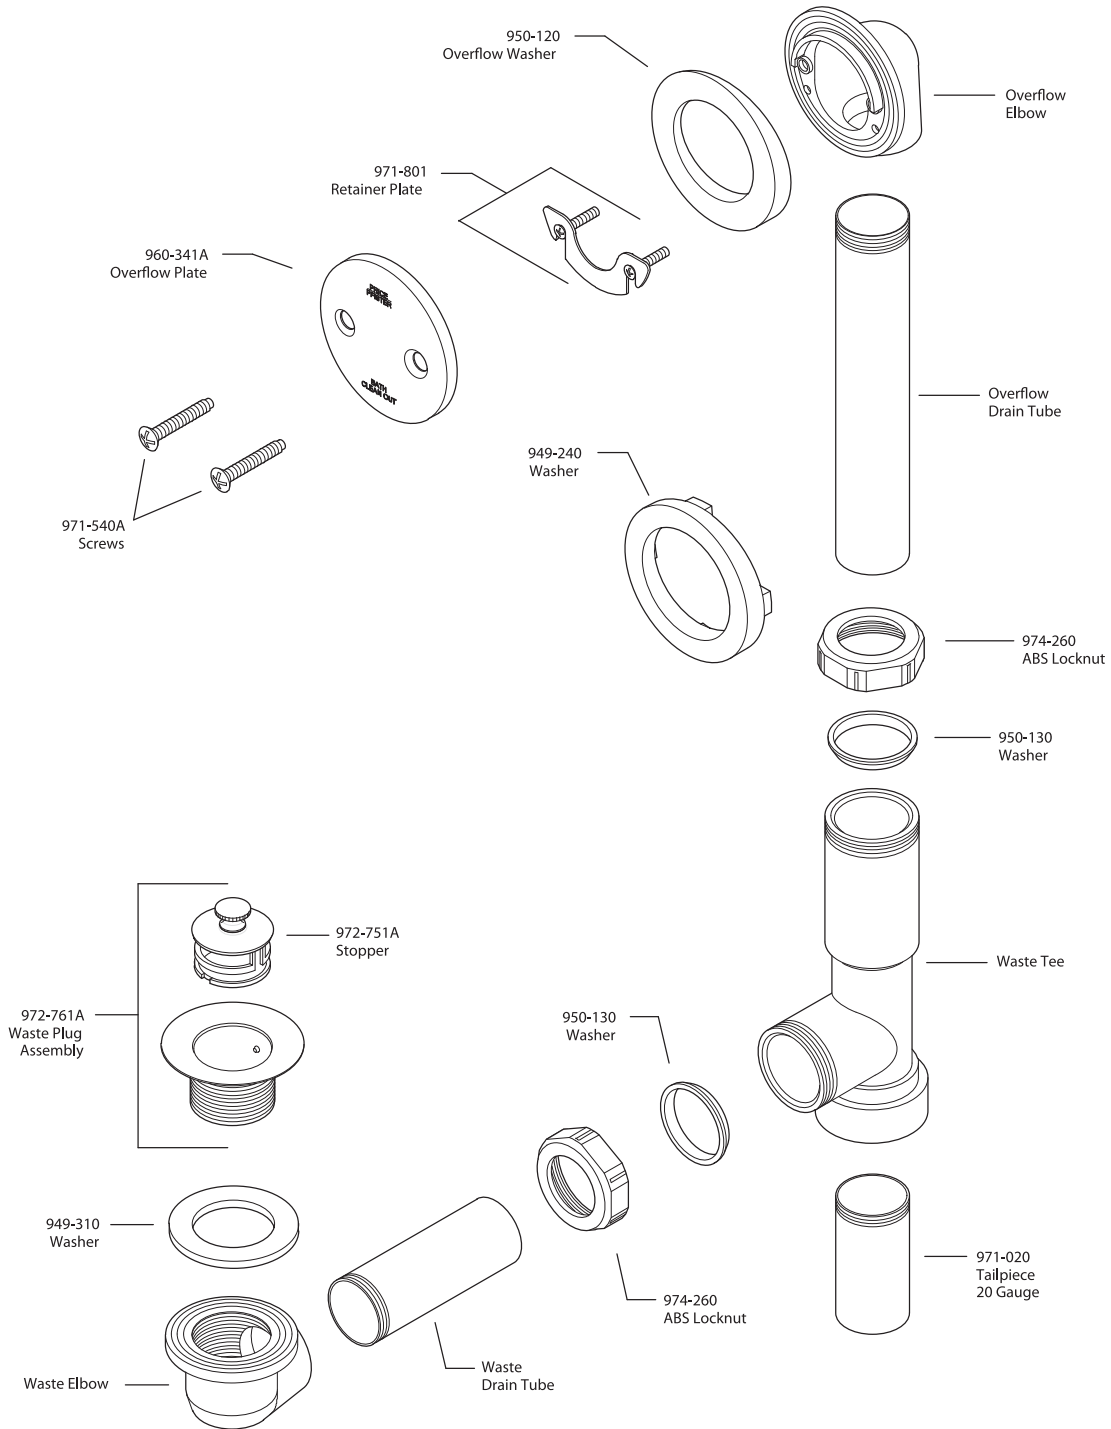

PARTS EXPLOSION

18 Series ABS Turn Stop Type Waste & Overflow

FINISHES * Indicates Finish

A Polished Chrome	M Almond	U Rustic Bronze
B Black	N Antique Bronze	V PVD Polished Brass
E Rustic Pewter	P Polished Brass	W White
D PVD Polished Nickel	Q Satin Brass	Y Tuscan Bronze
J PVD Brushed Nickel	R Copper	Z Oil-Rubbed Bronze
K Satin Nickel	S Stainless Steel	
L Satin Stainless	T Biscuit	

All finishes not available on all parts

Pfister™