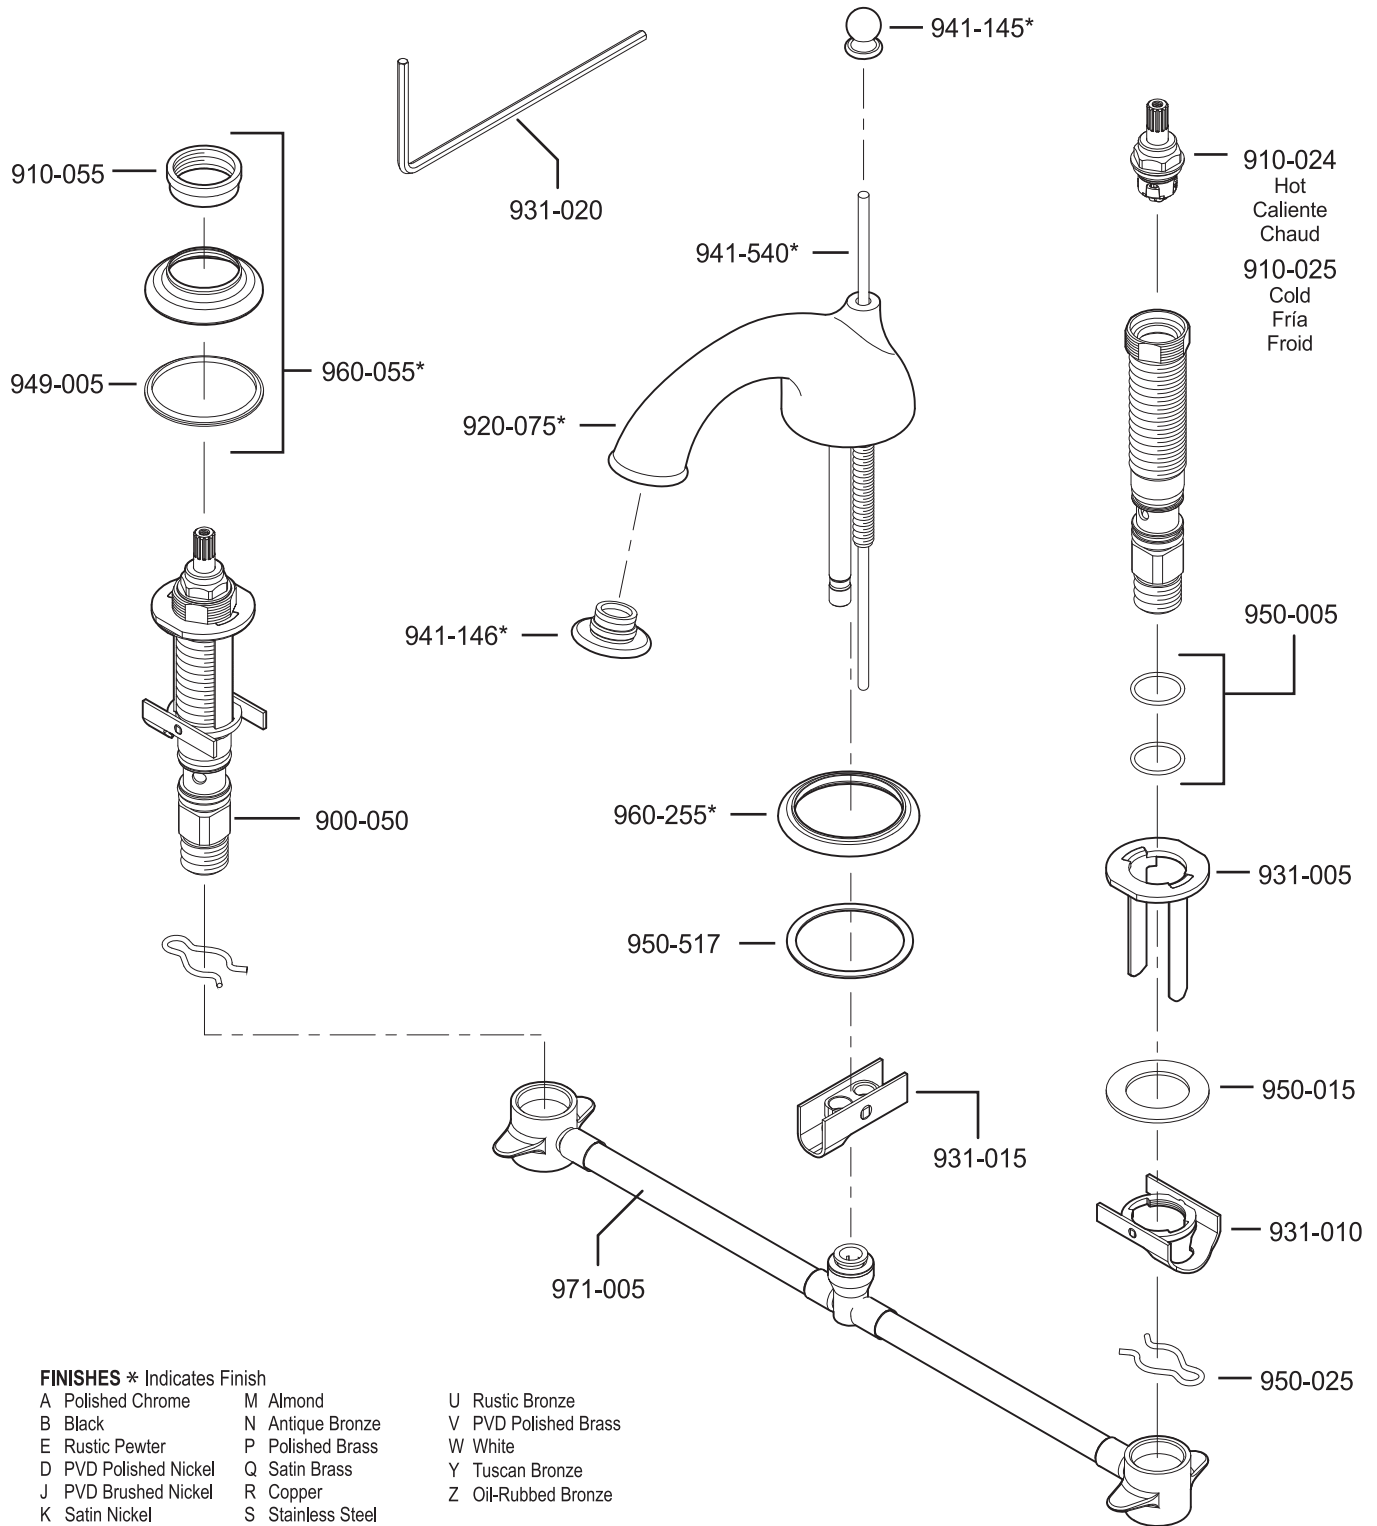

PARTS EXPLOSION

49 Series Georgetown™ Collection 8"-15" Widespread Lavatory Faucet

1. **FINISHES * Indicates Finish**

A Polished Chrome	M Almond	U Rustic Bronze
B Black	N Antique Bronze	V PVD Polished Brass
E Rustic Pewter	P Polished Brass	W White
D PVD Polished Nickel	Q Satin Brass	Y Tuscan Bronze
J PVD Brushed Nickel	R Copper	Z Oil-Rubbed Bronze
K Satin Nickel	S Stainless Steel	
L Satin Stainless	T Biscuit	

All finishes not available on all parts