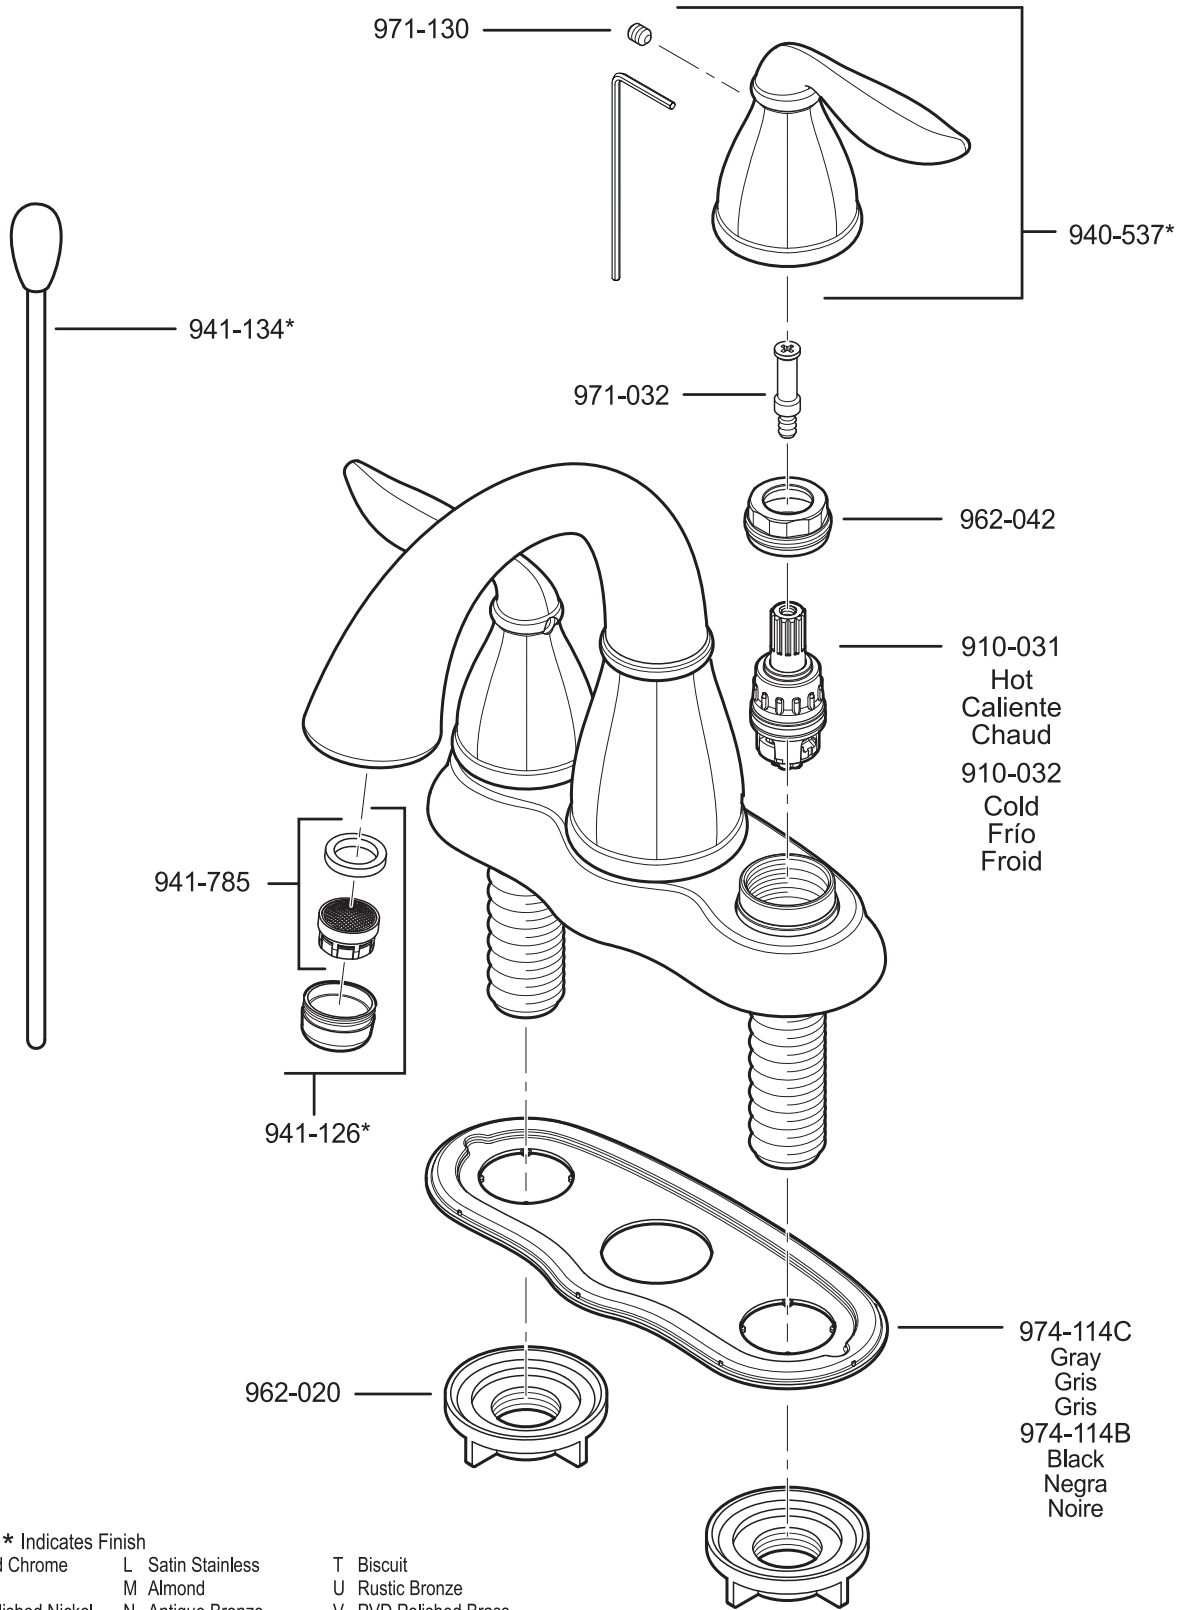

All finishes not available on all parts

PARTS EXPLOSION

48 Series Sedona™ Collection 4" Centerset Lavatory Faucet

FINISHES * Indicates Finish

- | | | |
|-----------------------|-------------------|----------------------|
| A Polished Chrome | L Satin Stainless | T Biscuit |
| B Black | M Almond | U Rustic Bronze |
| D PVD Polished Nickel | N Antique Bronze | V PVD Polished Brass |
| E Rustic Pewter | P Polished Brass | W White |
| J PVD Brushed Nickel | Q Satin Brass | Y Tuscan Bronze |
| G Velvet Aged Bronze | R Copper | Z Oil-Rubbed Bronze |
| K Satin Nickel | S Stainless Steel | |