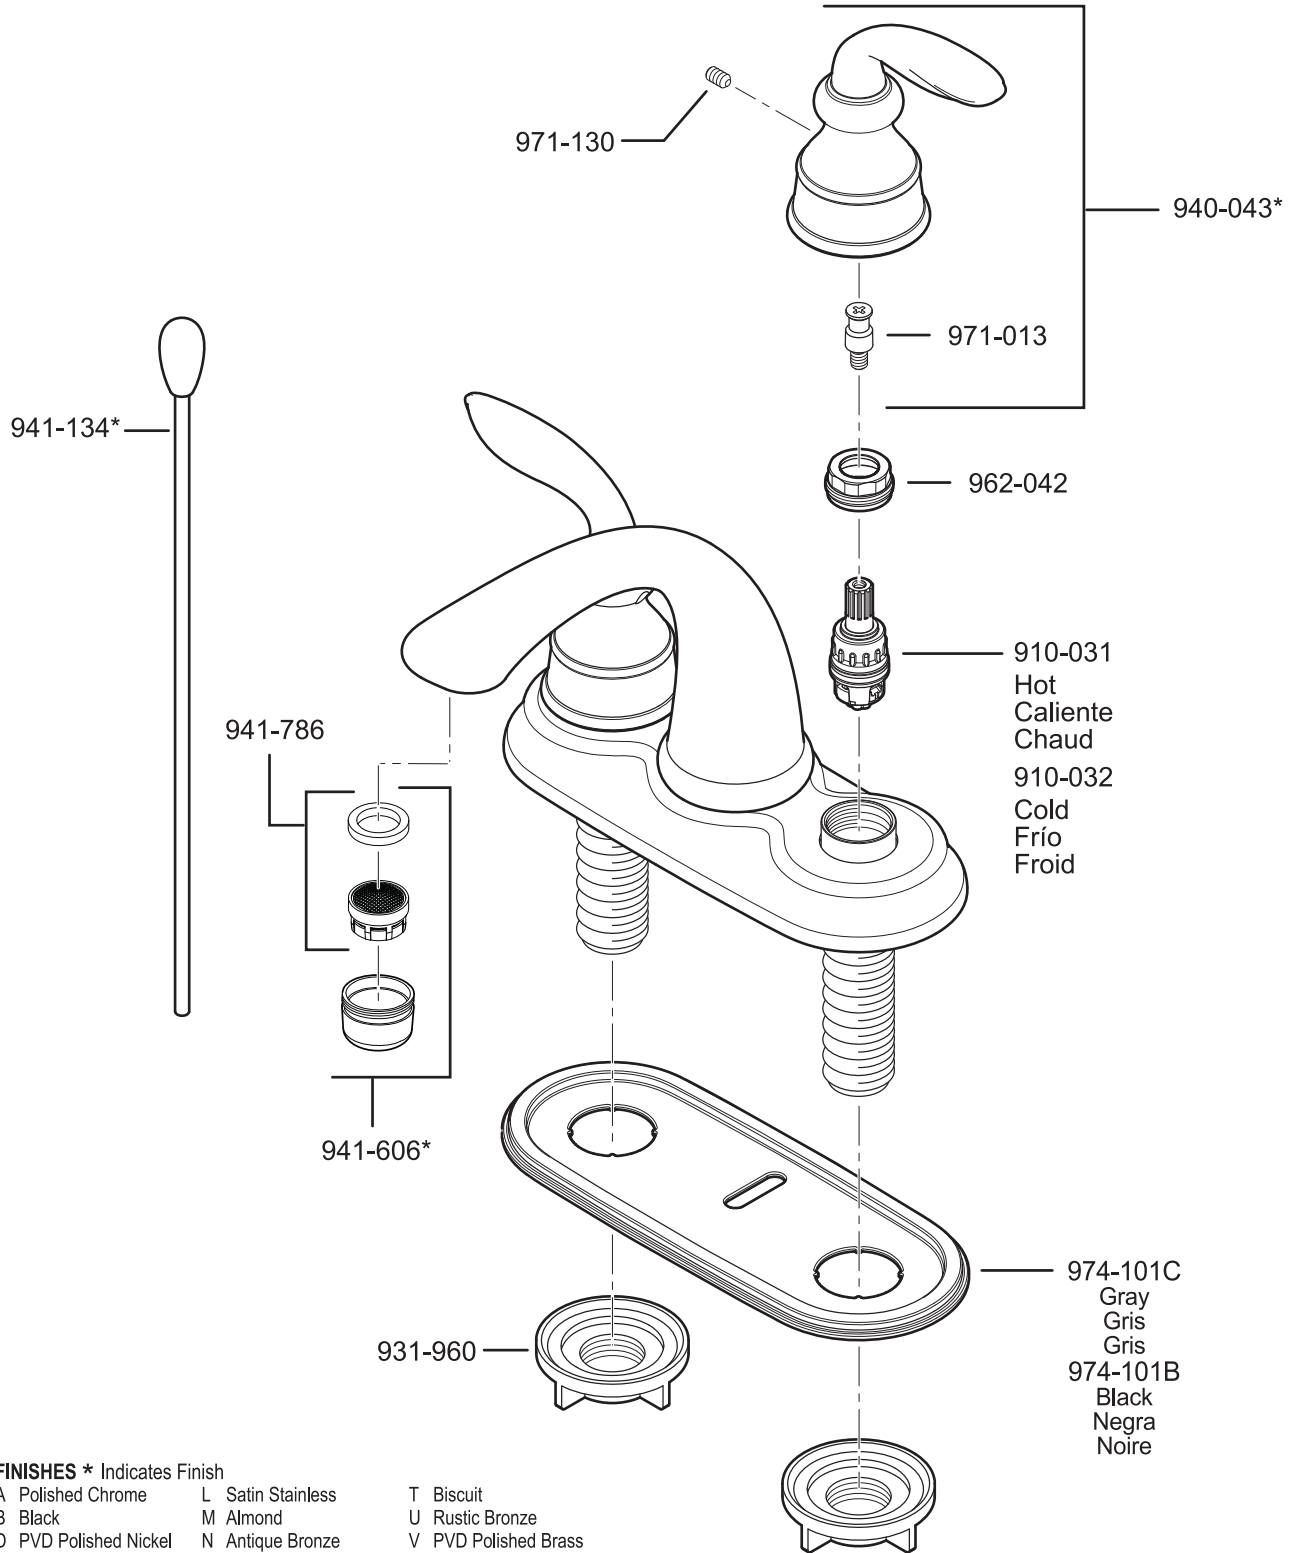

PARTS EXPLOSION

48 Series Avalon™ Collection 4" Centerset Lavatory Faucet

FINISHES * Indicates Finish

A Polished Chrome	L Satin Stainless	T Biscuit
B Black	M Almond	U Rustic Bronze
D PVD Polished Nickel	N Antique Bronze	V PVD Polished Brass
E Rustic Pewter	P Polished Brass	W White
J PVD Brushed Nickel	Q Satin Brass	Y Tuscan Bronze
G Velvet Aged Bronze	R Copper	Z Oil-Rubbed Bronze
K Satin Nickel	S Stainless Steel	

All finishes not available on all parts

Pfister™