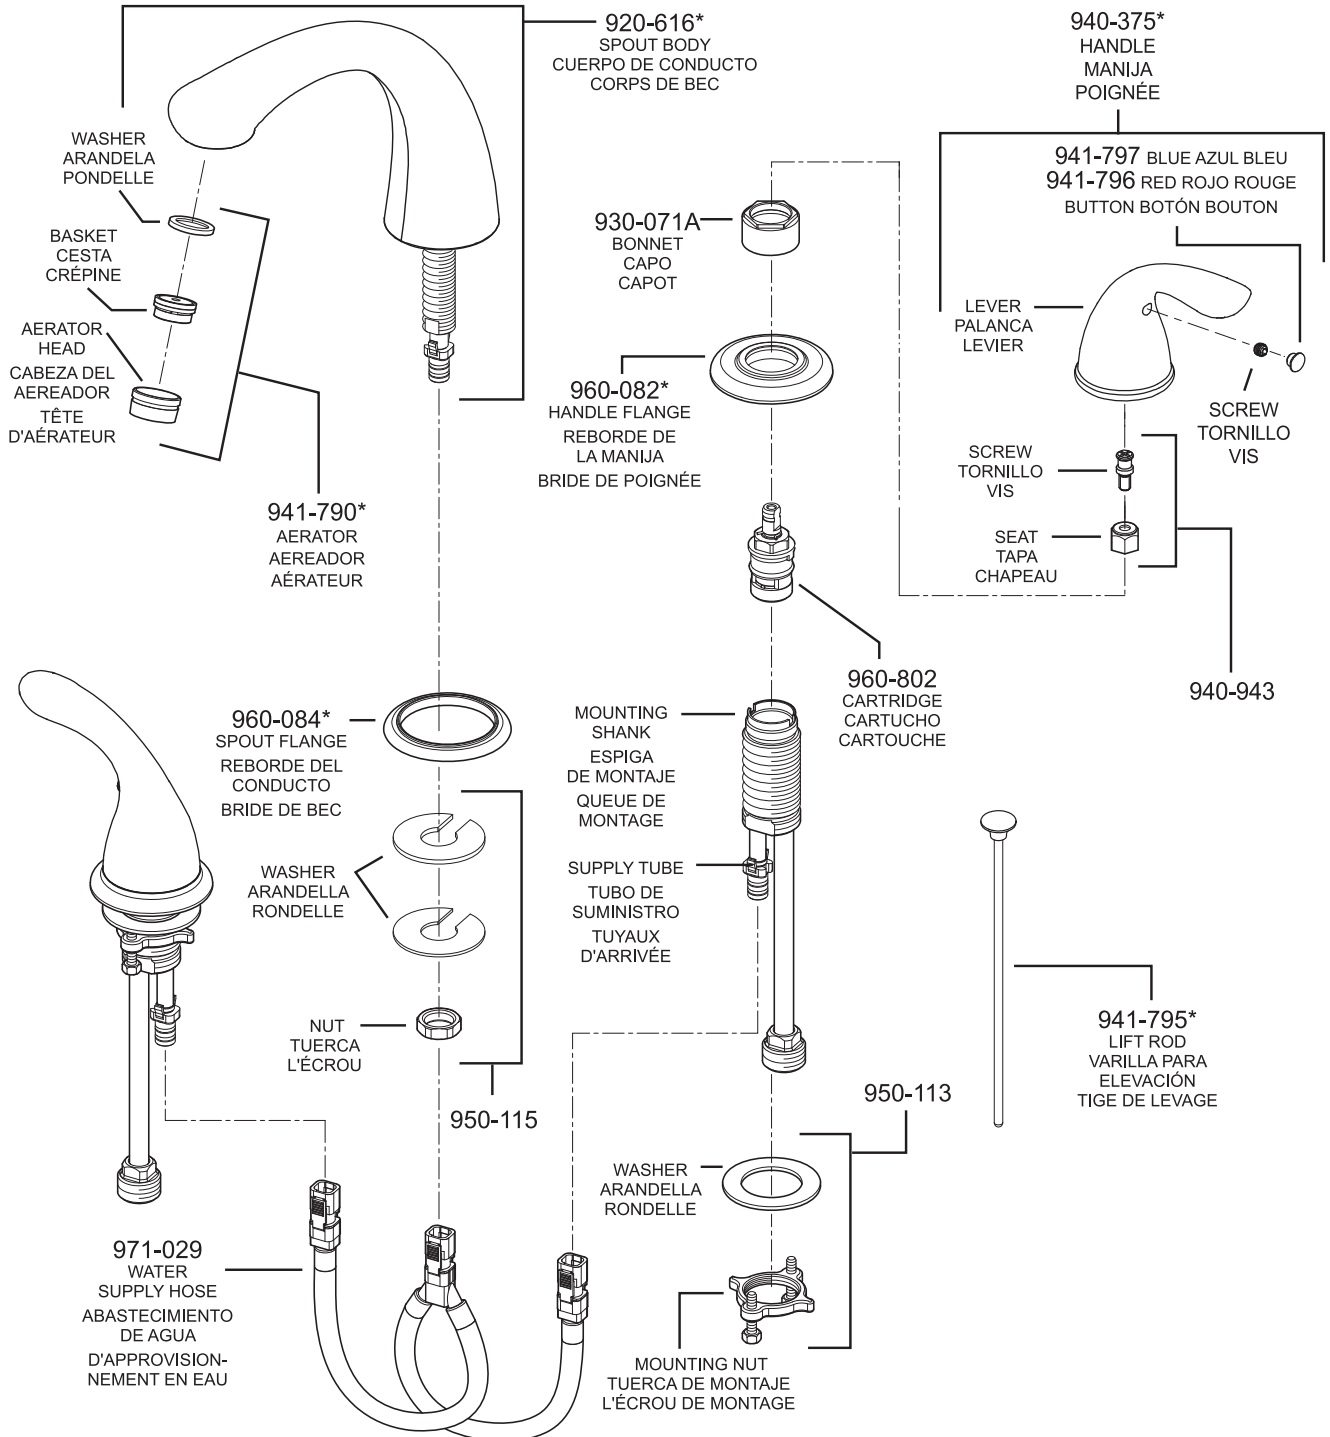

PARTS EXPLOSION

149 Pfister Series™ 2 Handle, Widespread Lavatory Faucet

FINISHES * Indicates Finish

A Polished Chrome	M Almond	U Rustic Bronze
B Black	N Antique Bronze	V PVD Polished Brass
E Rustic Pewter	P Polished Brass	W White
D PVD Polished Nickel	Q Satin Brass	Y Tuscan Bronze
J PVD Brushed Nickel	R Copper	Z Oil-Rubbed Bronze
K Satin Nickel	S Stainless Steel	
L Satin Stainless	T Biscuit	

All finishes not available on all parts

Pfister™