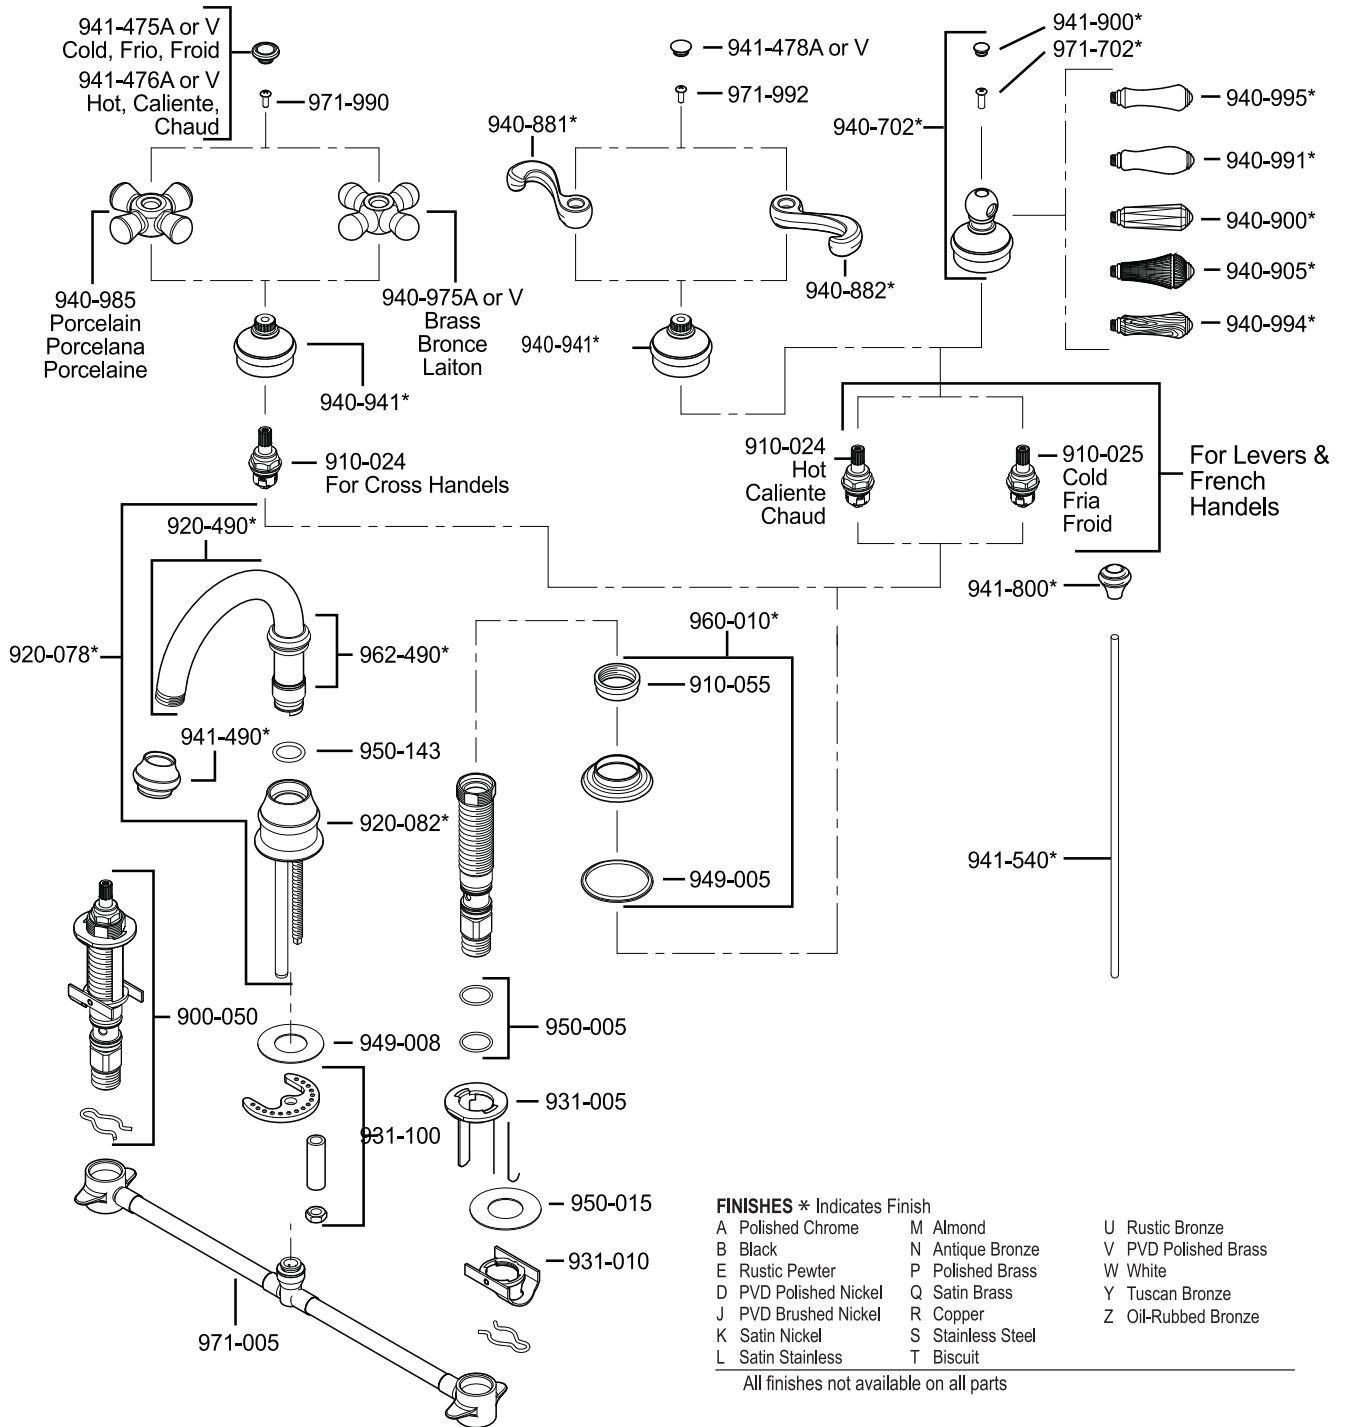

PARTS EXPLOSION

49 Series Savannah™ Collection 8"-15" Widespread Lavatory Faucet