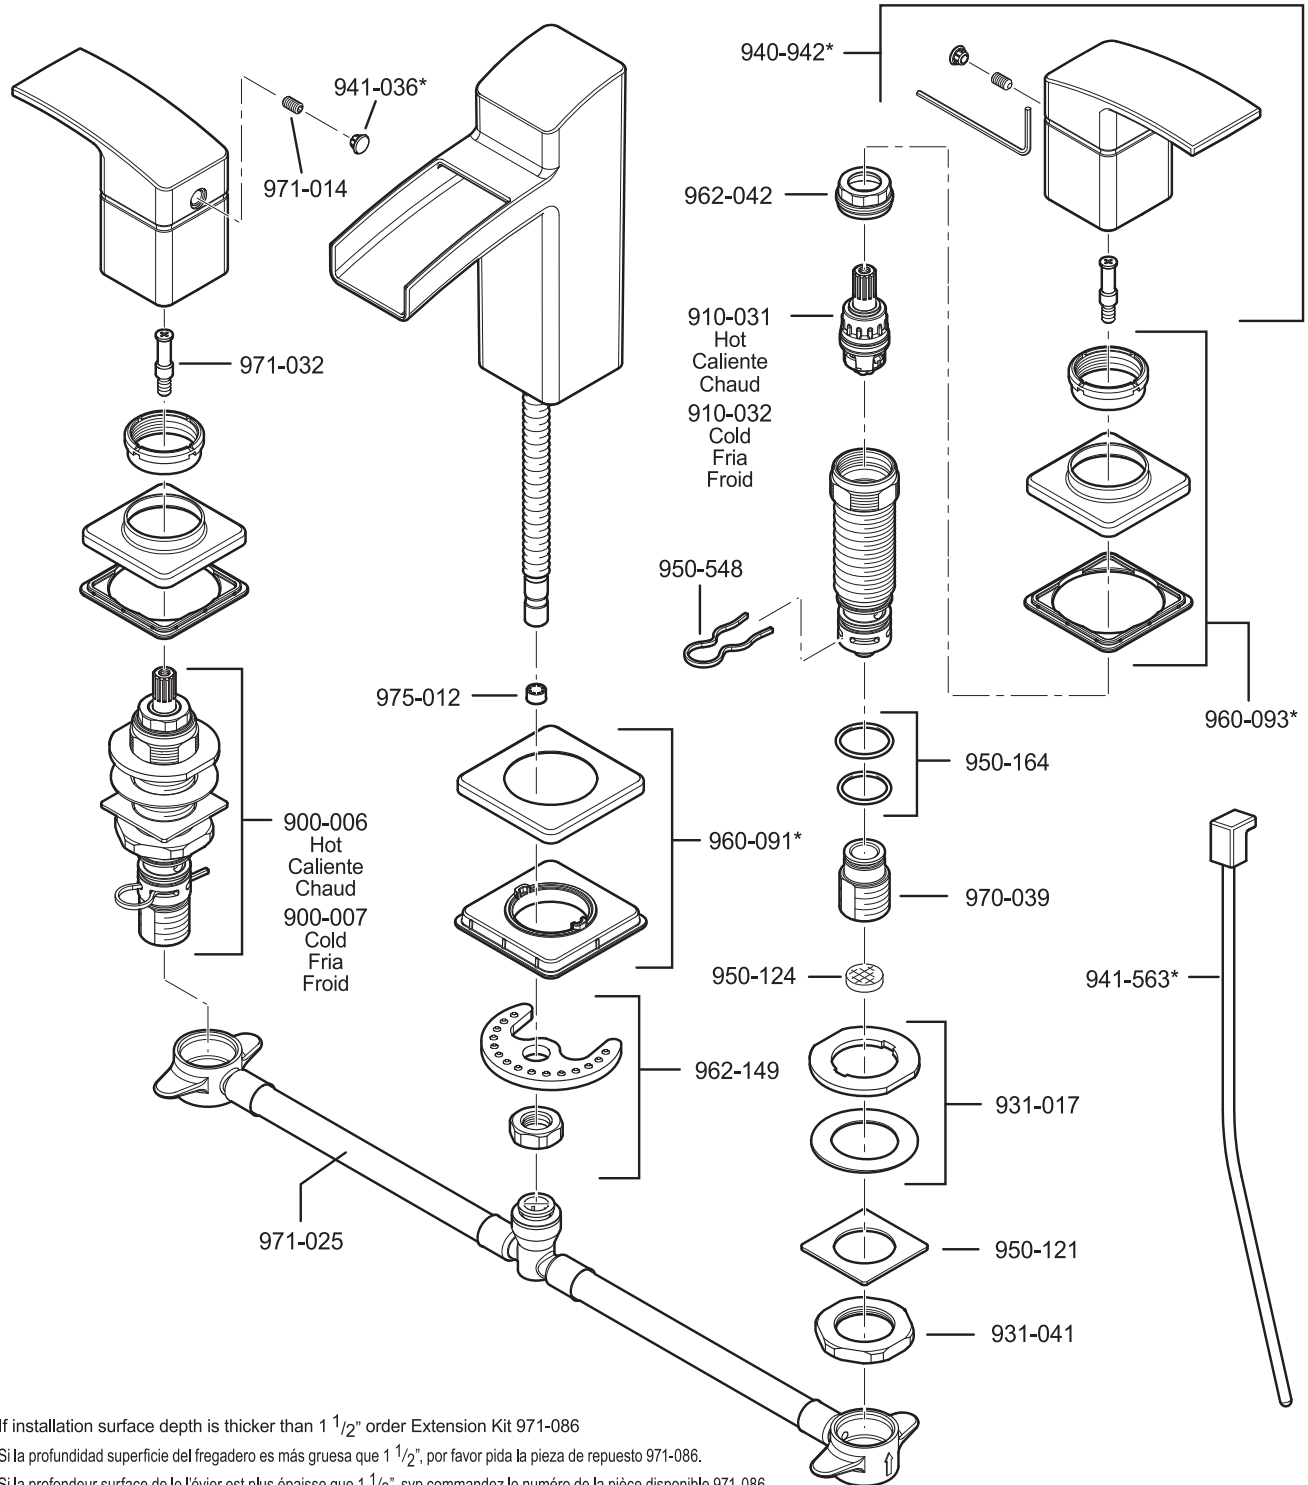

PARTS EXPLOSION

49 Series Kenzo™ 8"-15" Widespread Lavatory Faucet

If installation surface depth is thicker than 1 1/2" order Extension Kit 971-086

Si la profundidad superficie del fregadero es más gruesa que 1 1/2", por favor pida la pieza de repuesto 971-086.

Si la profondeur surface de le l'évier est plus épaisse que 1 1/2", svp commandez le numéro de la pièce disponible 971-086.

FINISHES * Indicates Finish

A Polished Chrome	L Satin Stainless	T Biscuit
B Black	M Almond	U Rustic Bronze
D PVD Polished Nickel	N Antique Bronze	V PVD Polished Brass
E Rustic Pewter	P Polished Brass	W White
J PVD Brushed Nickel	Q Satin Brass	Y Tuscan Bronze
G Velvet Aged Bronze	R Copper	Z Oil-Rubbed Bronze
K Satin Nickel	S Stainless Steel	

All finishes not available on all parts

Pfister™