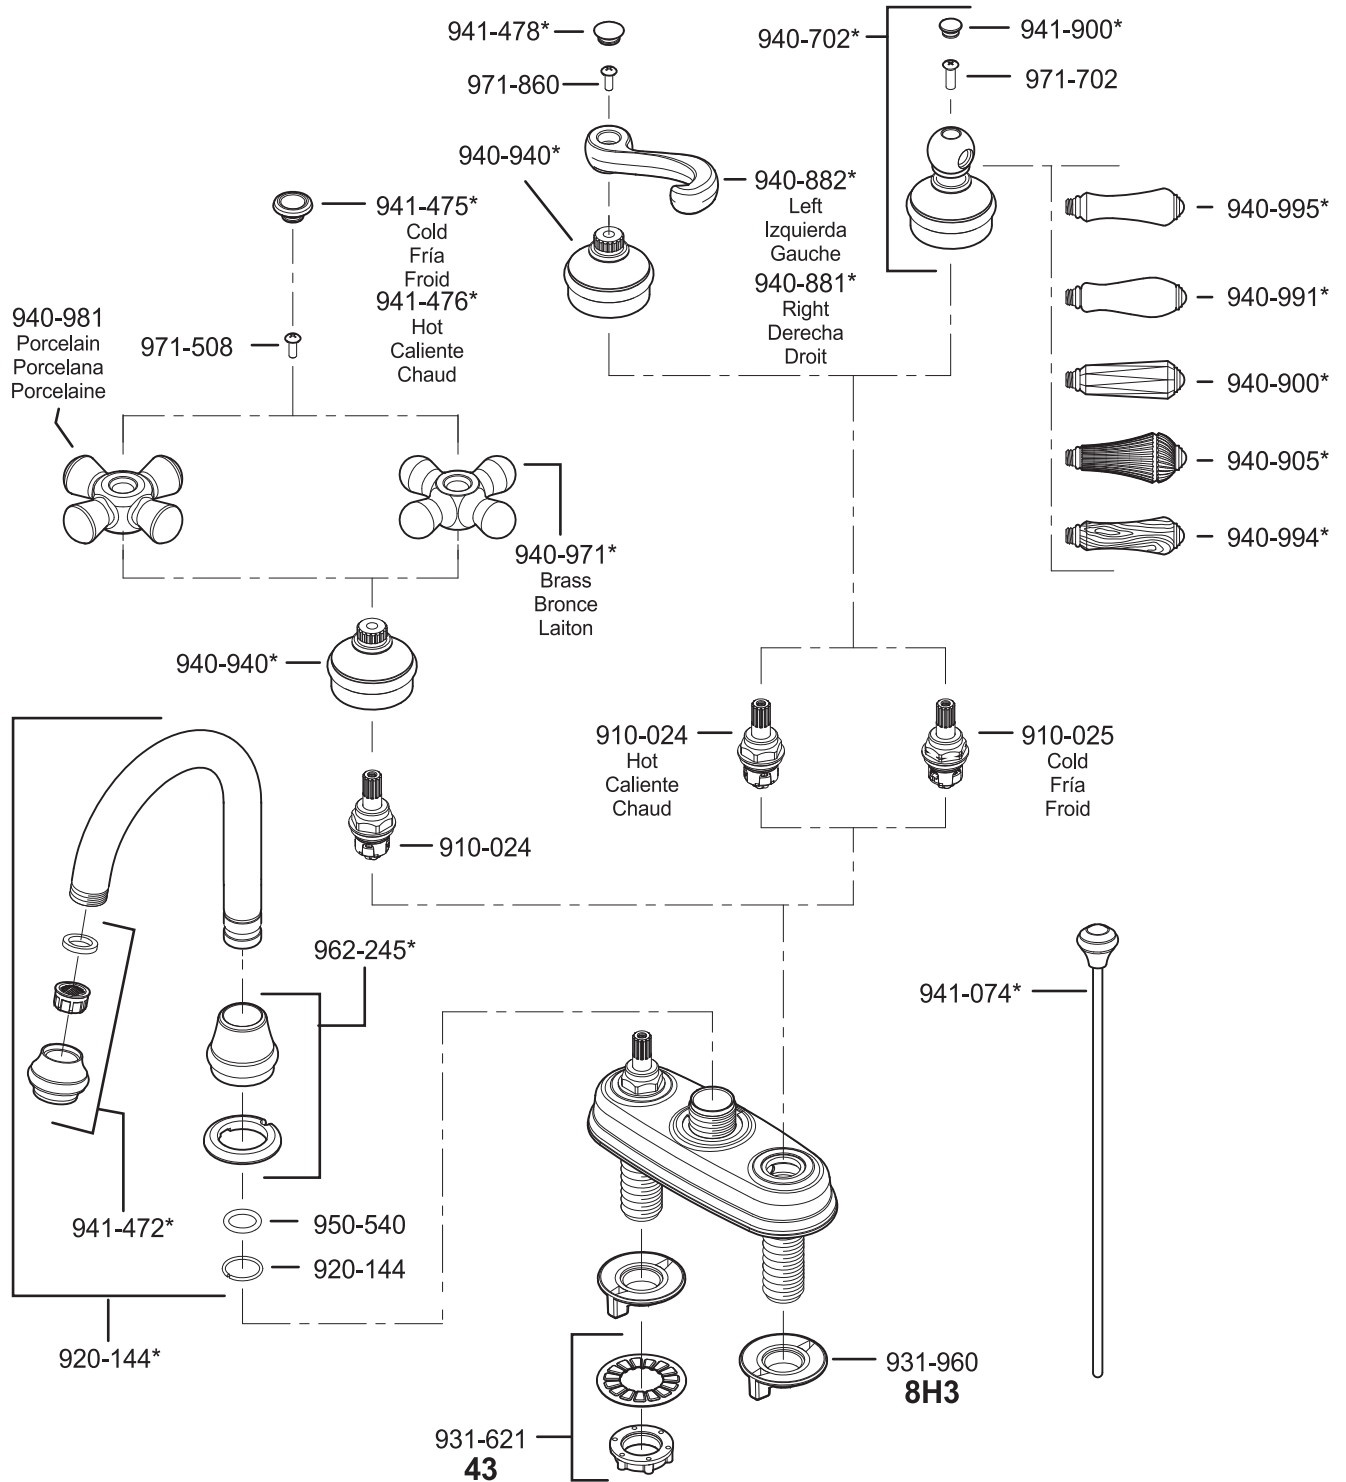

PARTS EXPLOSION

43 Series Savannah™ Collection 4" Centerset Lavatory Faucet

FINISHES * Indicates Finish

A Polished Chrome	M Almond	U Rustic Bronze
B Black	N Antique Bronze	V PVD Polished Brass
E Rustic Pewter	P Polished Brass	W White
D PVD Polished Nickel	Q Satin Brass	Y Tuscan Bronze
J PVD Brushed Nickel	R Copper	Z Oil-Rubbed Bronze
K Satin Nickel	S Stainless Steel	
L Satin Stainless	T Biscuit	

All finishes not available on all parts

Pfister™