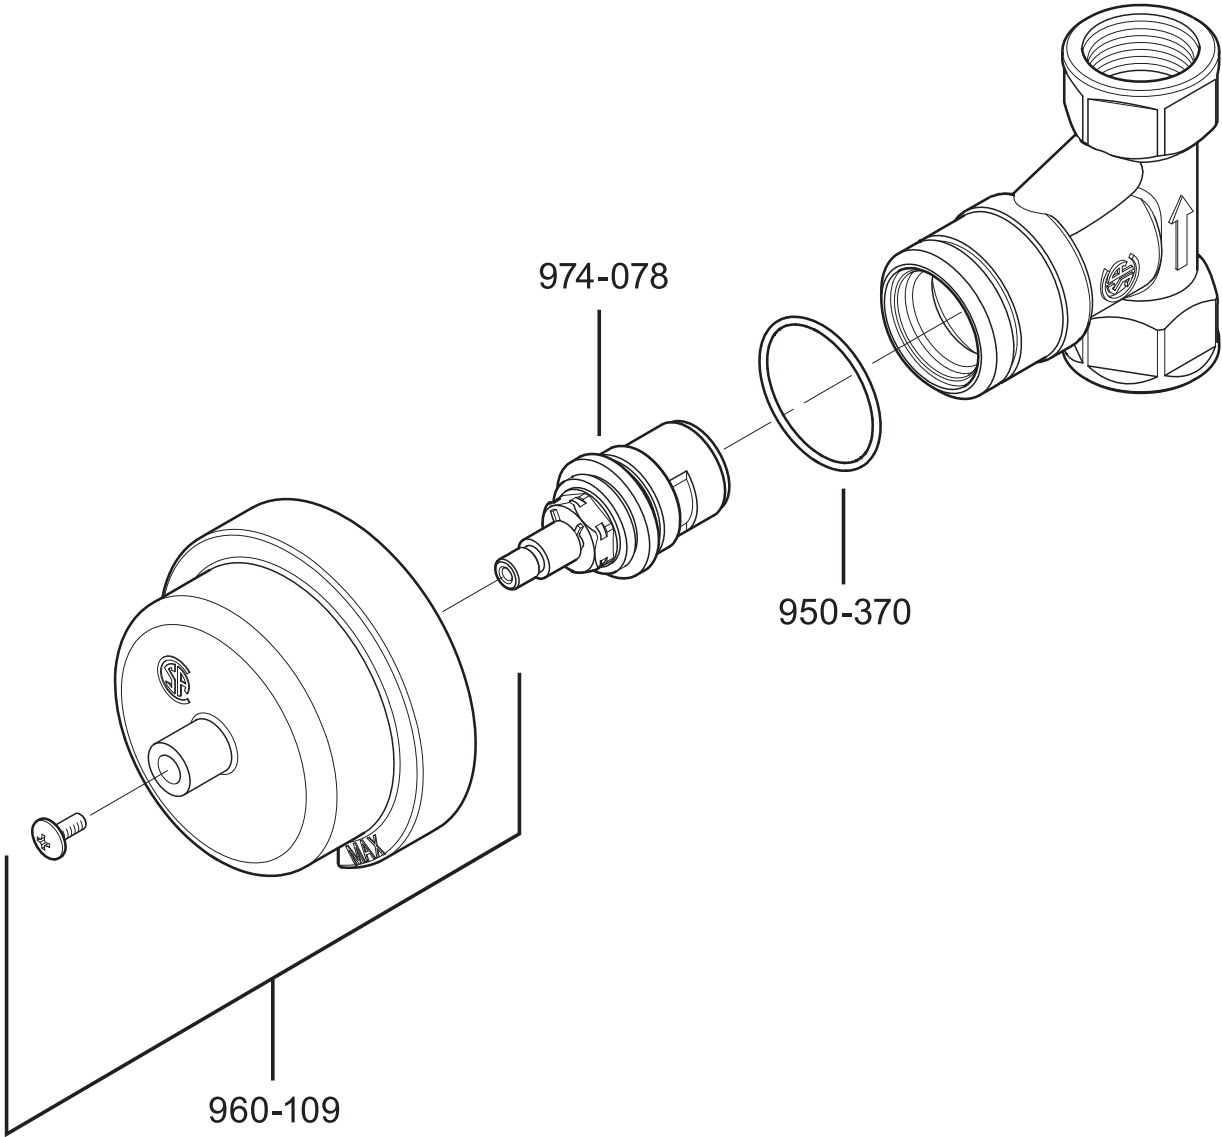

PARTS EXPLOSION

14 Series - 3/4" Shower System - Volume Control Valve

FINISHES * Indicates Finish

A Polished Chrome	M Almond	U Rustic Bronze
B Black	N Antique Bronze	V PVD Polished Brass
E Rustic Pewter	P Polished Brass	W White
D PVD Polished Nickel	Q Satin Brass	Y Tuscan Bronze
J PVD Brushed Nickel	R Copper	Z Oil-Rubbed Bronze
K Satin Nickel	S Stainless Steel	
L Satin Stainless	T Biscuit	

All finishes not available on all parts