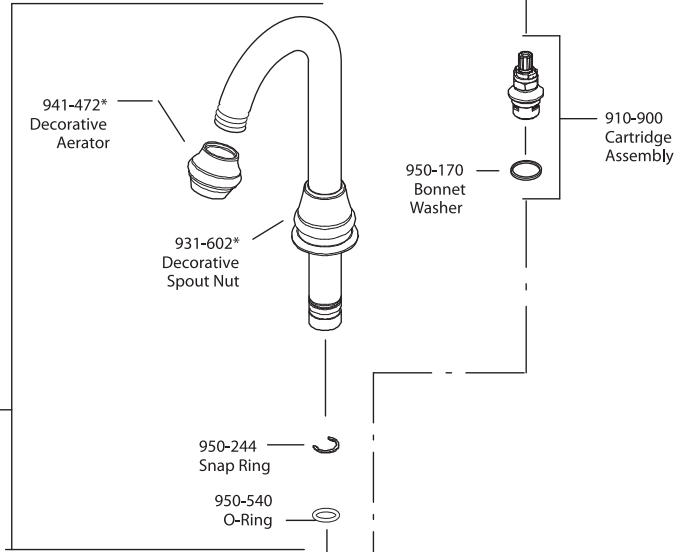

Lever Handle	
940-995*	Solid Metal
940-996A	Chrome Lever, Brass End
940-996W	White Lever, Chrome End
940-994*	Oak Wood
940-900*	Acrylic
940-991*	Porcelain, White
940-992P	Porcelain, Green
940-993A	Porcelain, Black