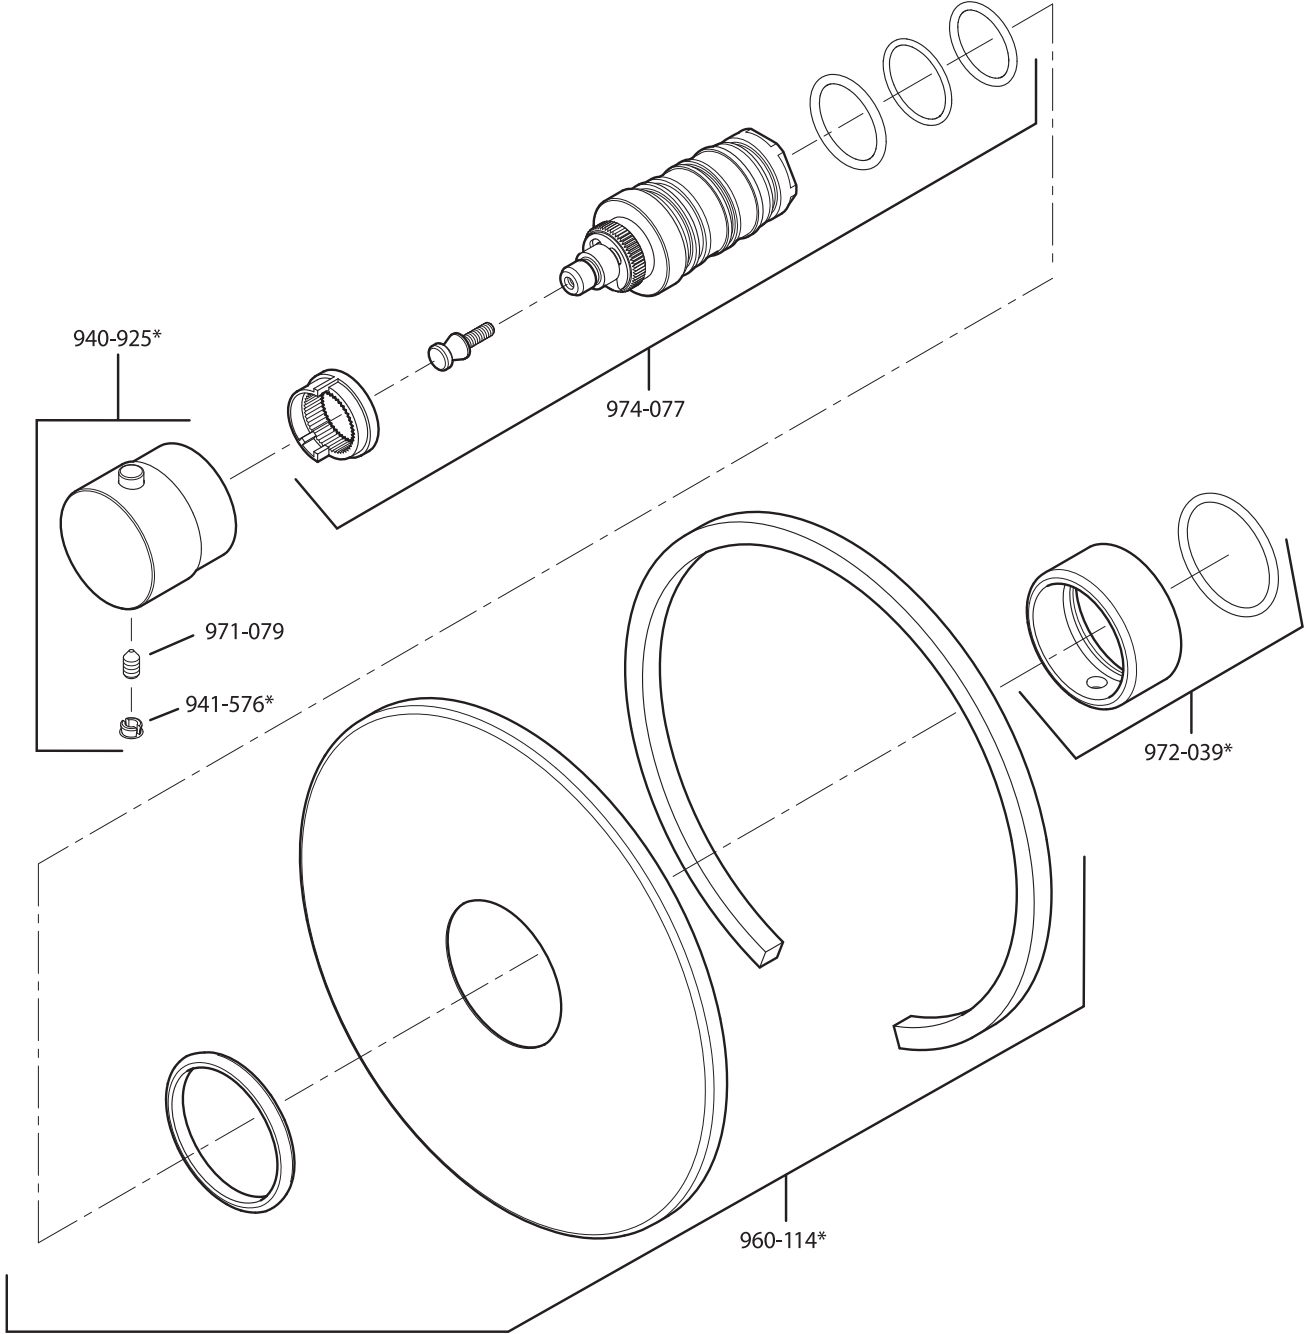

PARTS EXPLOSION

R89 Series - 3/4" Shower System - Thermostatic Valve Trim

FINISHES * Indicates Finish

A Polished Chrome	M Almond	U Rustic Bronze
B Black	N Antique Bronze	V PVD Polished Brass
E Rustic Pewter	P Polished Brass	W White
D PVD Polished Nickel	Q Satin Brass	Y Tuscan Bronze
J PVD Brushed Nickel	R Copper	Z Oil-Rubbed Bronze
K Satin Nickel	S Stainless Steel	
L Satin Stainless	T Biscuit	

All finishes not available on all parts