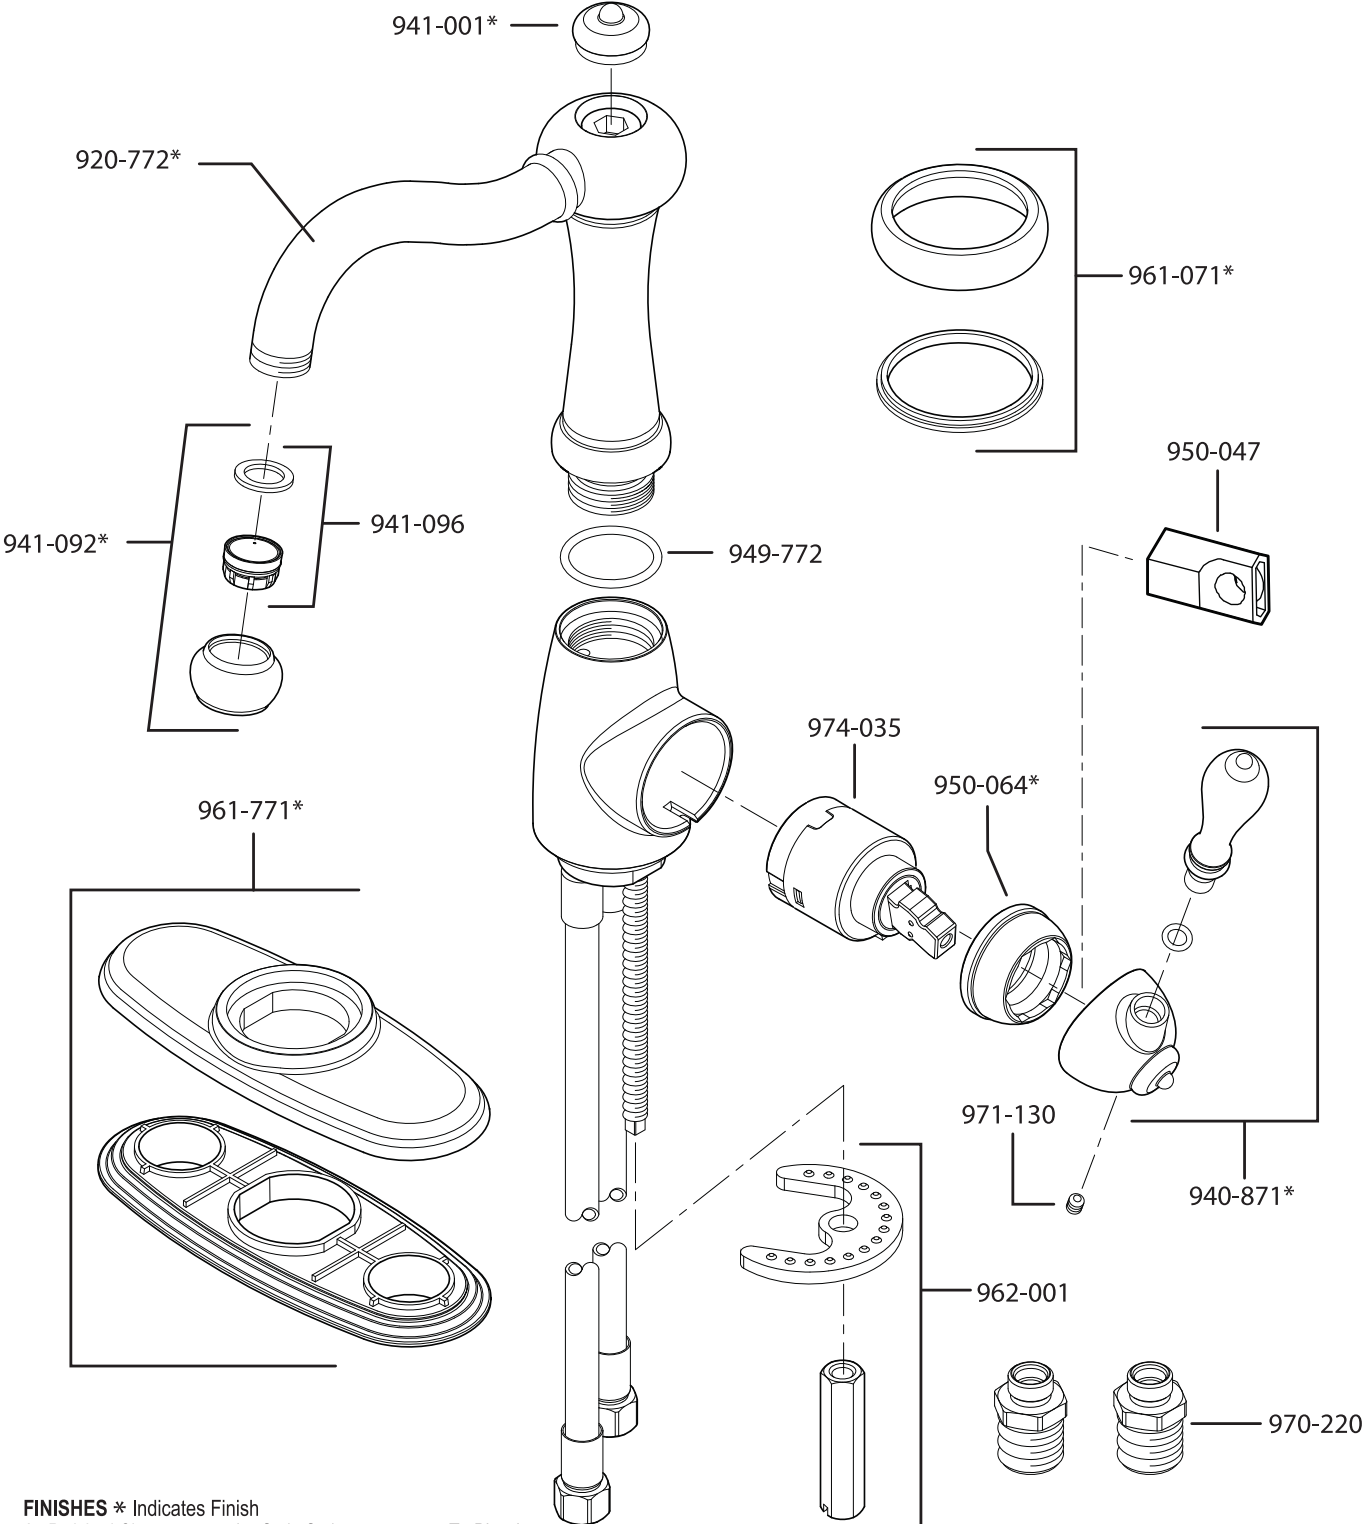

PARTS EXPLOSION

72 Series Marielle® Bar/Kitchen Island Faucet

FINISHES * Indicates Finish

A Polished Chrome	L Satin Stainless	T Biscuit
B Black	M Almond	U Rustic Bronze
D PVD Polished Nickel	N Antique Bronze	V PVD Polished Brass
E Rustic Pewter	P Polished Brass	W White
J PVD Brushed Nickel	Q Satin Brass	Y Tuscan Bronze
G Velvet Aged Bronze	R Copper	Z Oil-Rubbed Bronze
K Satin Nickel	S Stainless Steel	

All finishes not available on all parts

Pfister™