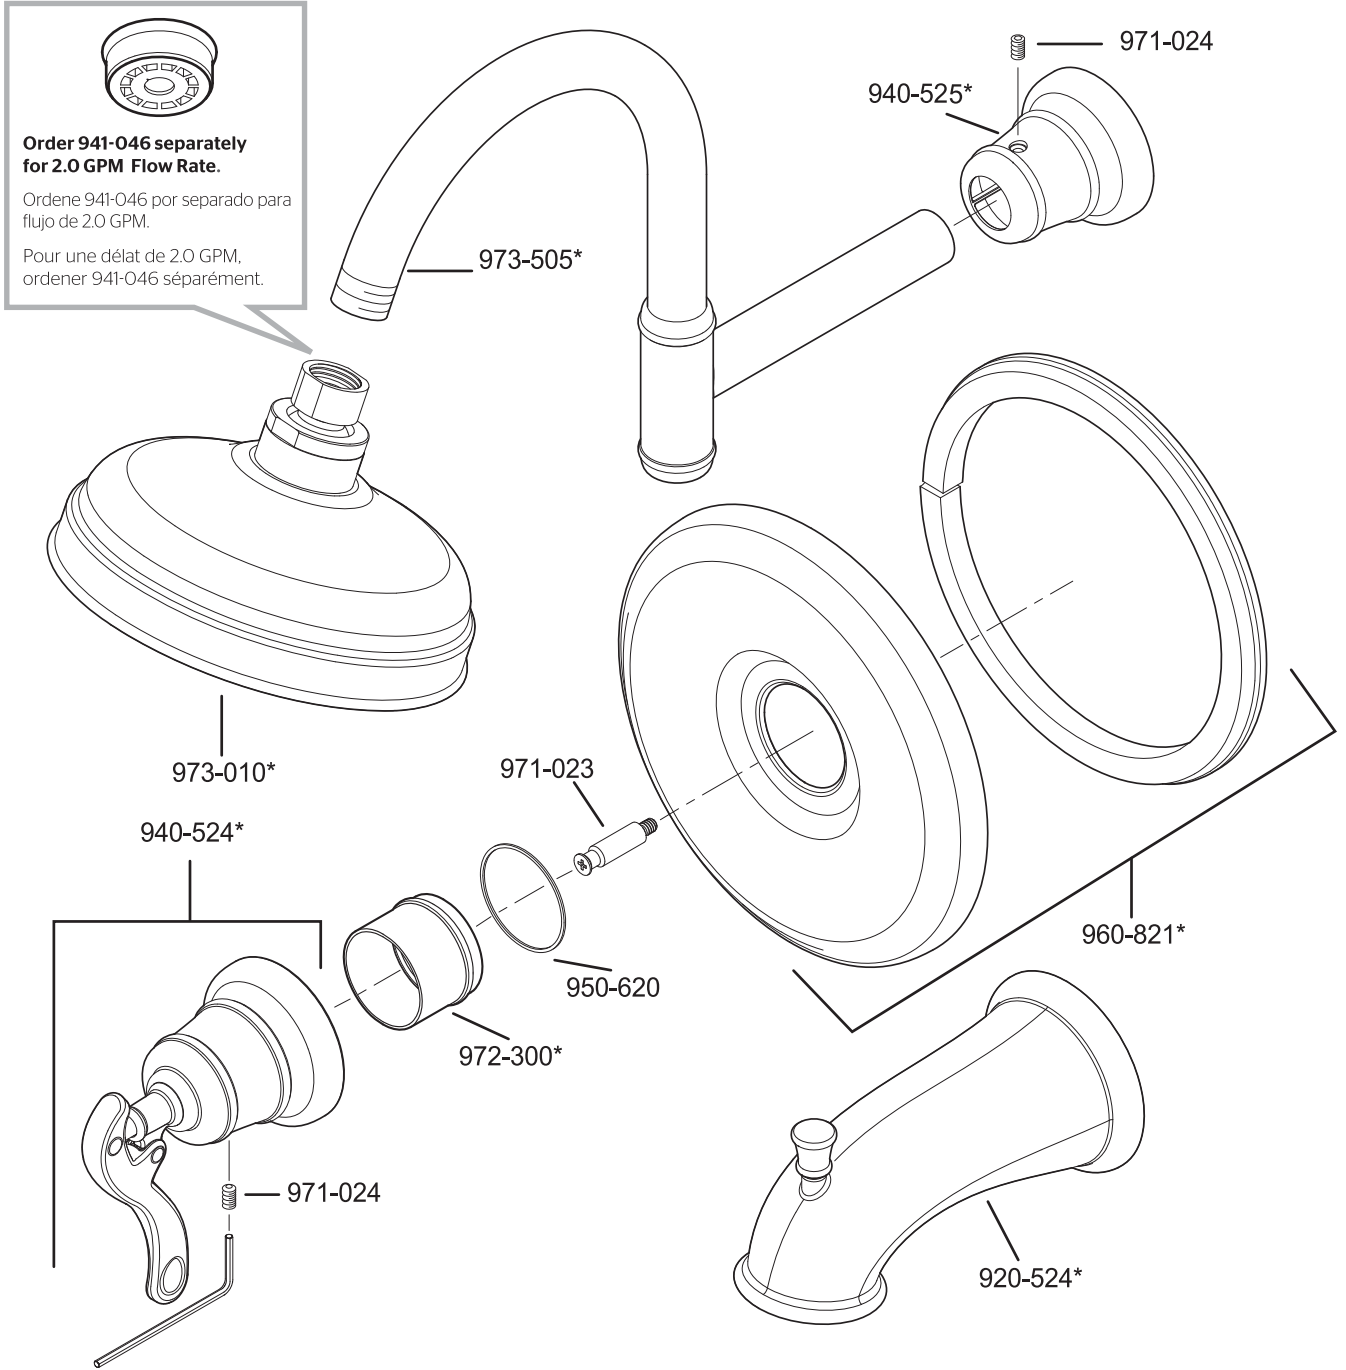

PARTS EXPLOSION

R89-XYP / G89-XYP / 808-XYP

A	Polished Chrome	Cromo Pulido	Chrome Poli
E	Rustic Pewter	Peltre Rústico	Étain Rustique
J	PVD Brushed Nickel	PVD Niquel Cepillado	PVD Nickel Brosse
U	Rustic Bronze	Bronze Rústico	Bronze Rustique
Y	Tuscan Bronze	Bronze Toscano	Bronze Le Toscan
Z	Oil Rubbed Bronze	Bronze Frotado Con Aceite	Bronze Huilé

Pfister