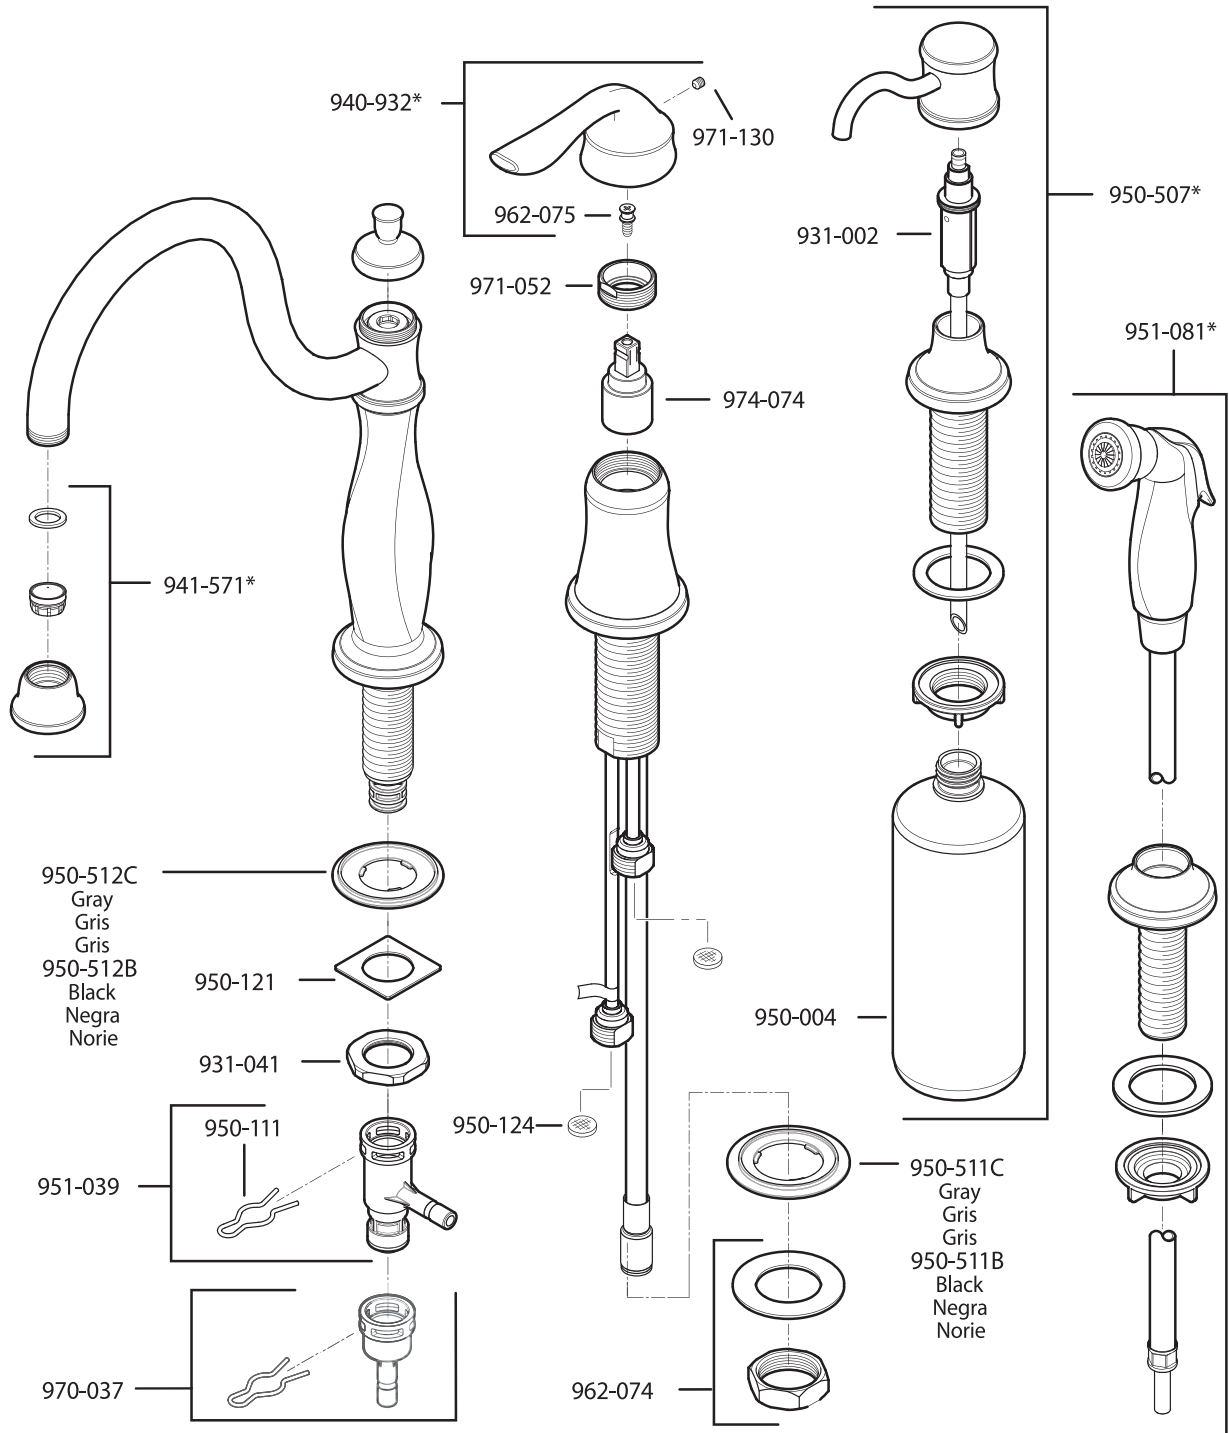

PARTS EXPLOSION

26 Series Cadenza™ Kitchen Faucet

Order this part separately when installing without side spray.
Ordene esta parte por separado al instalar sin el rociador lateral.
Ordonnez cette partie séparément en installant sans ce qui est douchette latérale.

FINISHES * Indicates Finish

A Polished Chrome	L Satin Stainless	T Biscuit
B Black	M Almond	U Rustic Bronze
D PVD Polished Nickel	N Antique Bronze	V PVD Polished Brass
E Rustic Pewter	P Polished Brass	W White
J PVD Brushed Nickel	Q Satin Brass	Y Tuscan Bronze
G Velvet Aged Bronze	R Copper	Z Oil-Rubbed Bronze
K Satin Nickel	S Stainless Steel	

All finishes not available on all parts

Pfister™