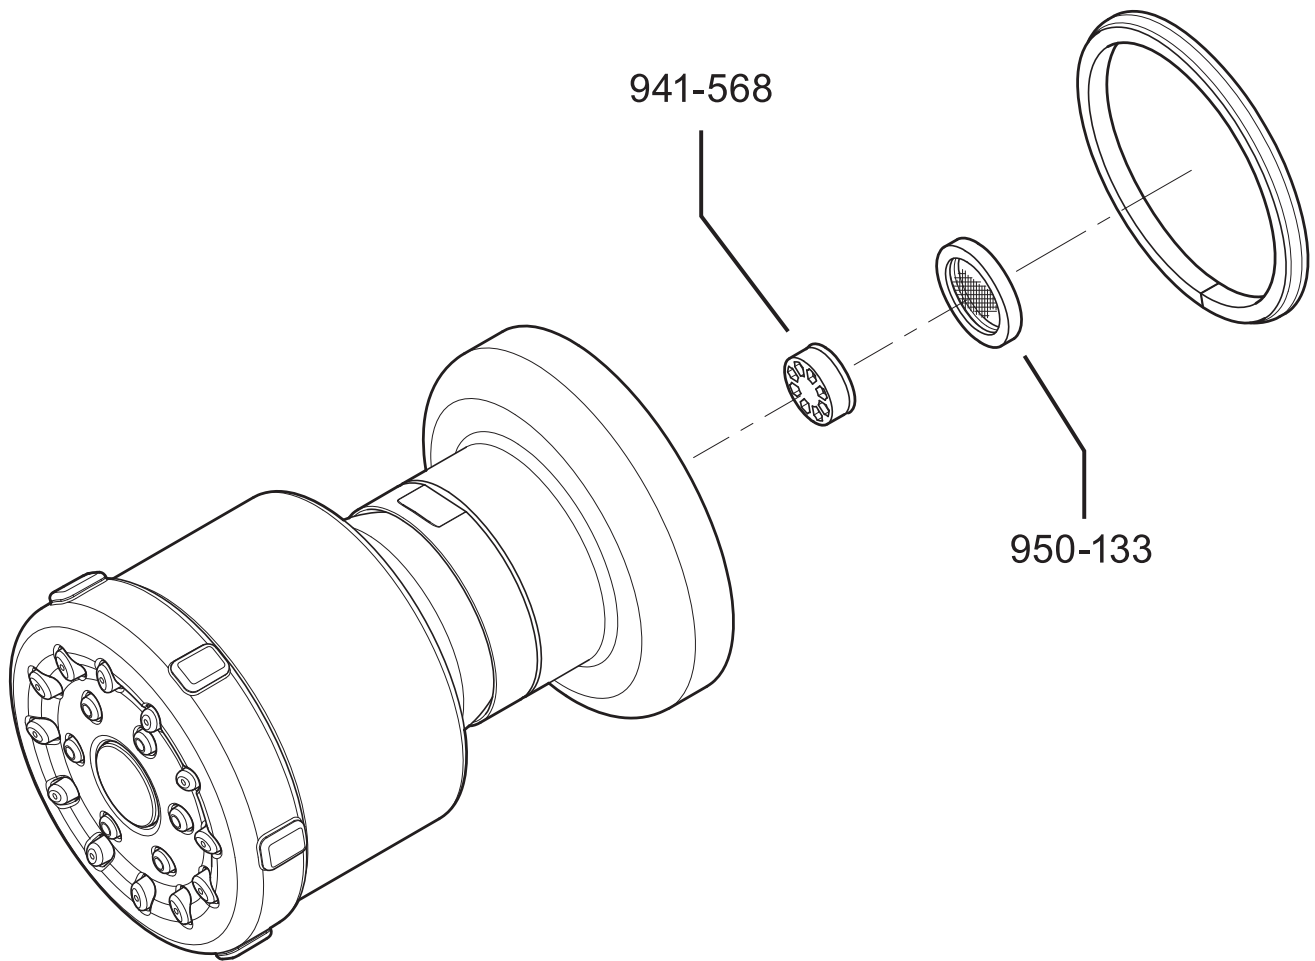

15 Series Body Spray Trim Kit

FINISHES * Indicates Finish

A Polished Chrome	M Almond	U Rustic Bronze
B Black	N Antique Bronze	V PVD Polished Brass
E Rustic Pewter	P Polished Brass	W White
D PVD Polished Nickel	Q Satin Brass	Y Tuscan Bronze
J PVD Brushed Nickel	R Copper	Z Oil-Rubbed Bronze
K Satin Nickel	S Stainless Steel	
L Satin Stainless	T Biscuit	

All finishes not available on all parts