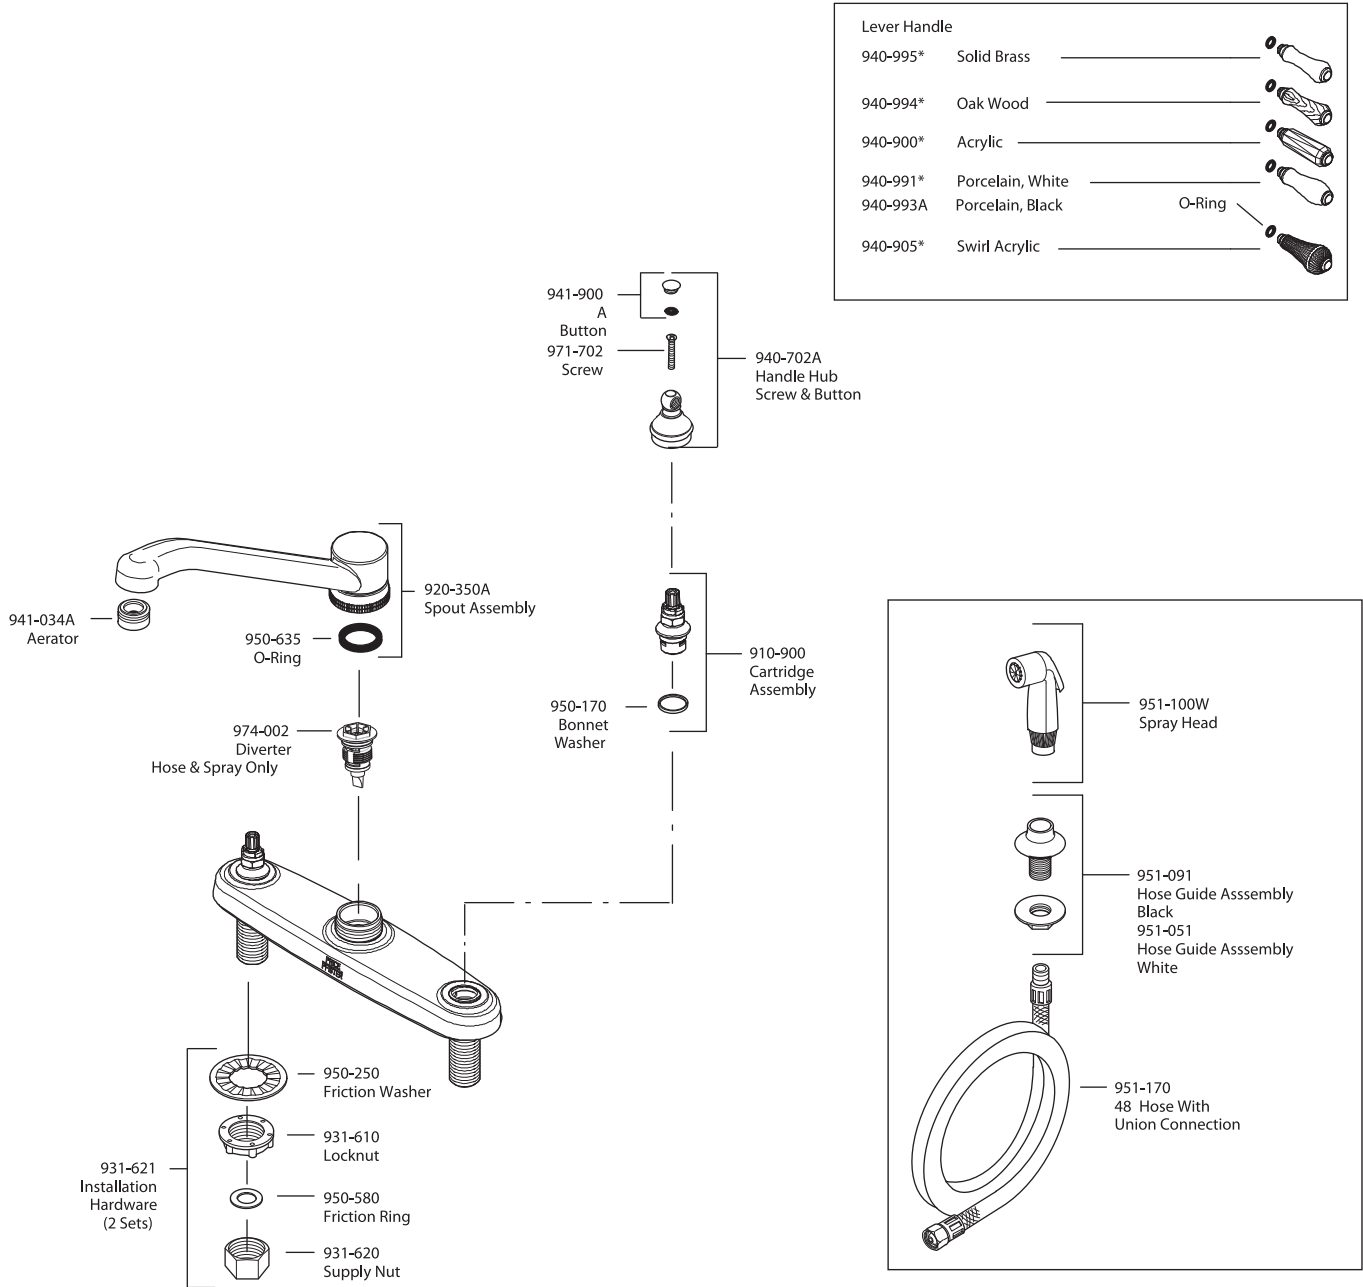

PARTS EXPLOSION

35 Series Two-Handle Kitchen Faucet

FINISHES * Indicates Finish

A Polished Chrome	M Almond	U Rustic Bronze
B Black	N Antique Bronze	V PVD Polished Brass
E Rustic Pewter	P Polished Brass	W White
D PVD Polished Nickel	Q Satin Brass	Y Tuscan Bronze
J PVD Brushed Nickel	R Copper	Z Oil-Rubbed Bronze
K Satin Nickel	S Stainless Steel	
L Satin Stainless	T Biscuit	

All finishes not available on all parts

Pfister™