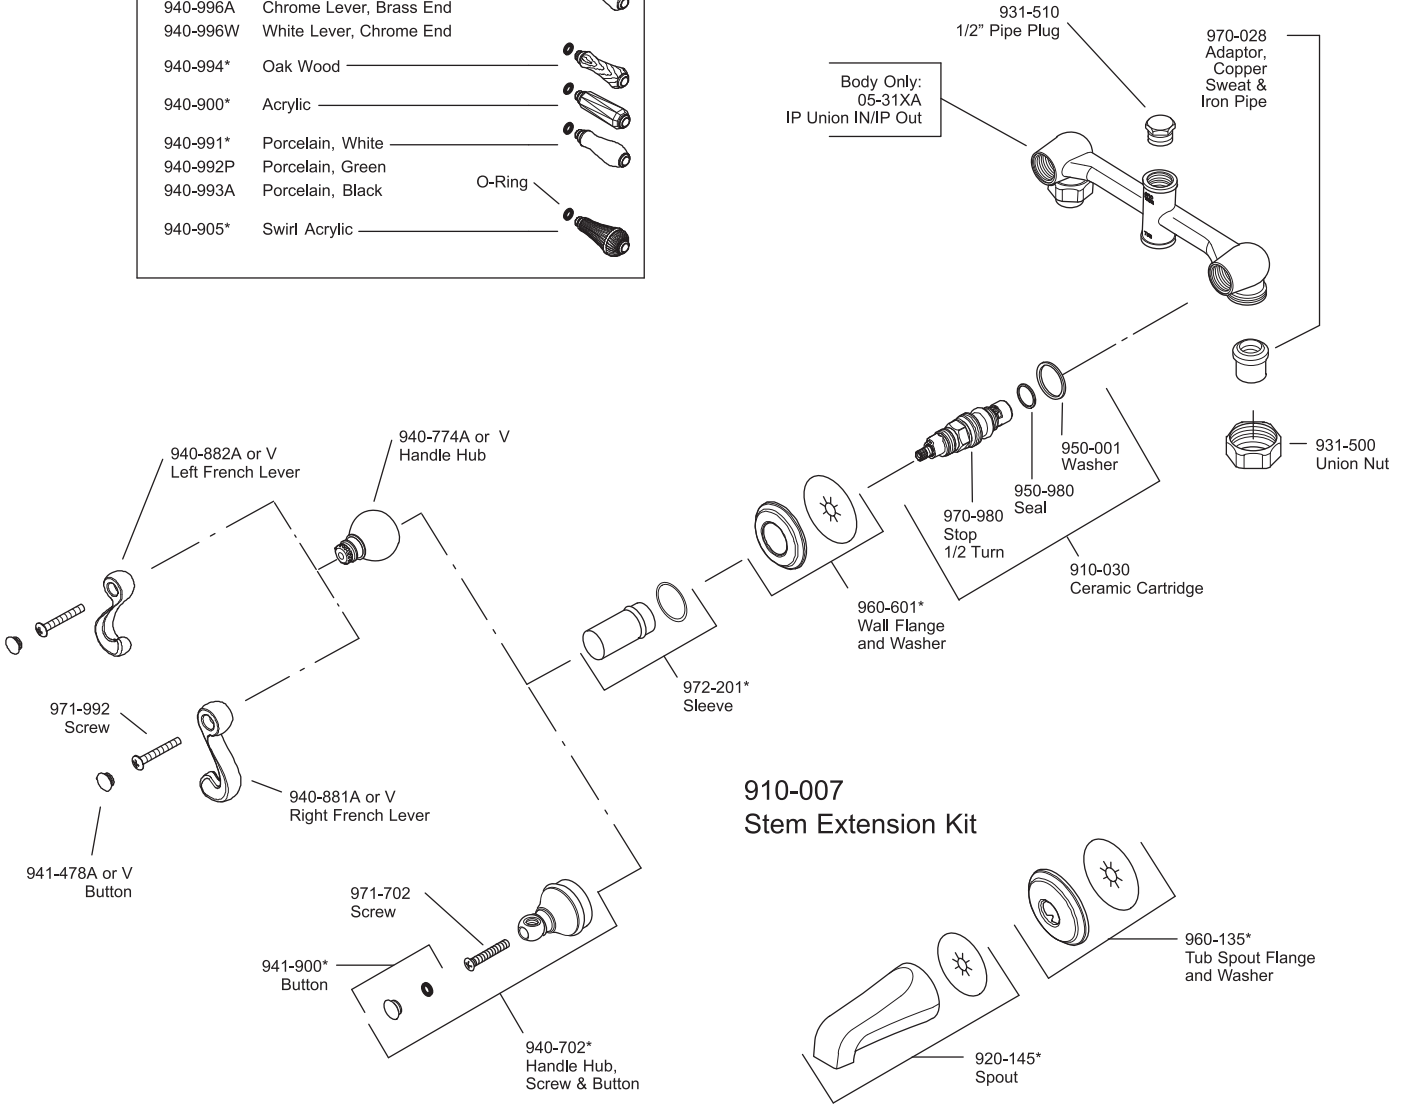

PARTS EXPLOSION

05 Series Two-Handle Tub Only

LEVER HANDLE	
940-995*	Solid Brass
940-996A	Chrome Lever, Brass End
940-996W	White Lever, Chrome End
940-994*	Oak Wood
940-900*	Acrylic
940-991*	Porcelain, White
940-992P	Porcelain, Green
940-993A	Porcelain, Black
940-905*	Swirl Acrylic
	O-Ring

FINISHES * Indicates Finish

A Polished Chrome	M Almond	U Rustic Bronze
B Black	N Antique Bronze	V PVD Polished Brass
E Rustic Pewter	P Polished Brass	W White
D PVD Polished Nickel	Q Satin Brass	Y Tuscan Bronze
J PVD Brushed Nickel	R Copper	Z Oil-Rubbed Bronze
K Satin Nickel	S Stainless Steel	
L Satin Stainless	T Biscuit	

All finishes not available on all parts