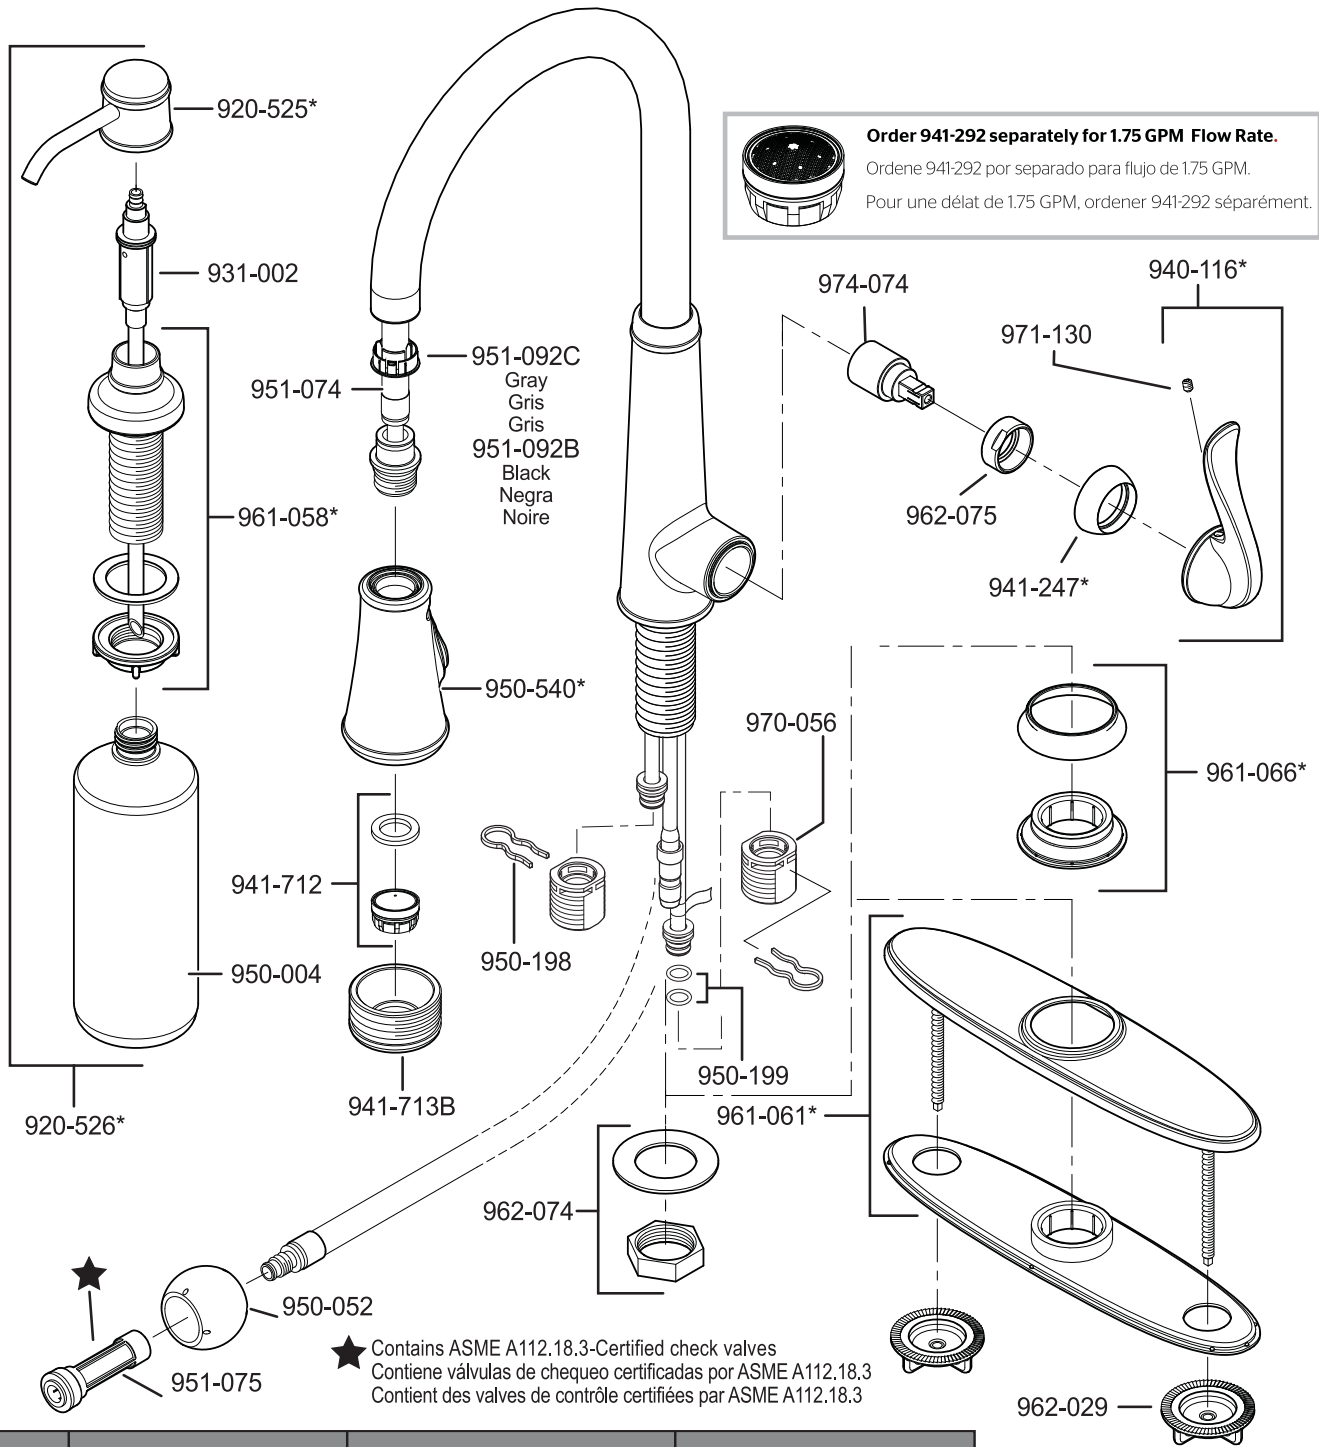

PARTS EXPLOSION

529-7YP • T529-7YP • 529-MYP

A	Polished Chrome	Cromo Pulido	Chrome Poli	
E	Rustic Pewter	Peltre Rústico	Étain Rustique	
J	PVD Brushed Nickel	PVD Niquel Cepillado	PVD Nickel Brosse	
S	Stainless Steel	Acero Inoxidable	Acier Inoxydable	
U	Rustic Bronze	Bronce Rústico	Bronze Rustique	
Y	Tuscan Bronze	Bronce Toscano	Bronze Le Toscan	
Z	Oil Rubbed Bronze	Bronce Frotado Con Aceite	Bronze Huilé