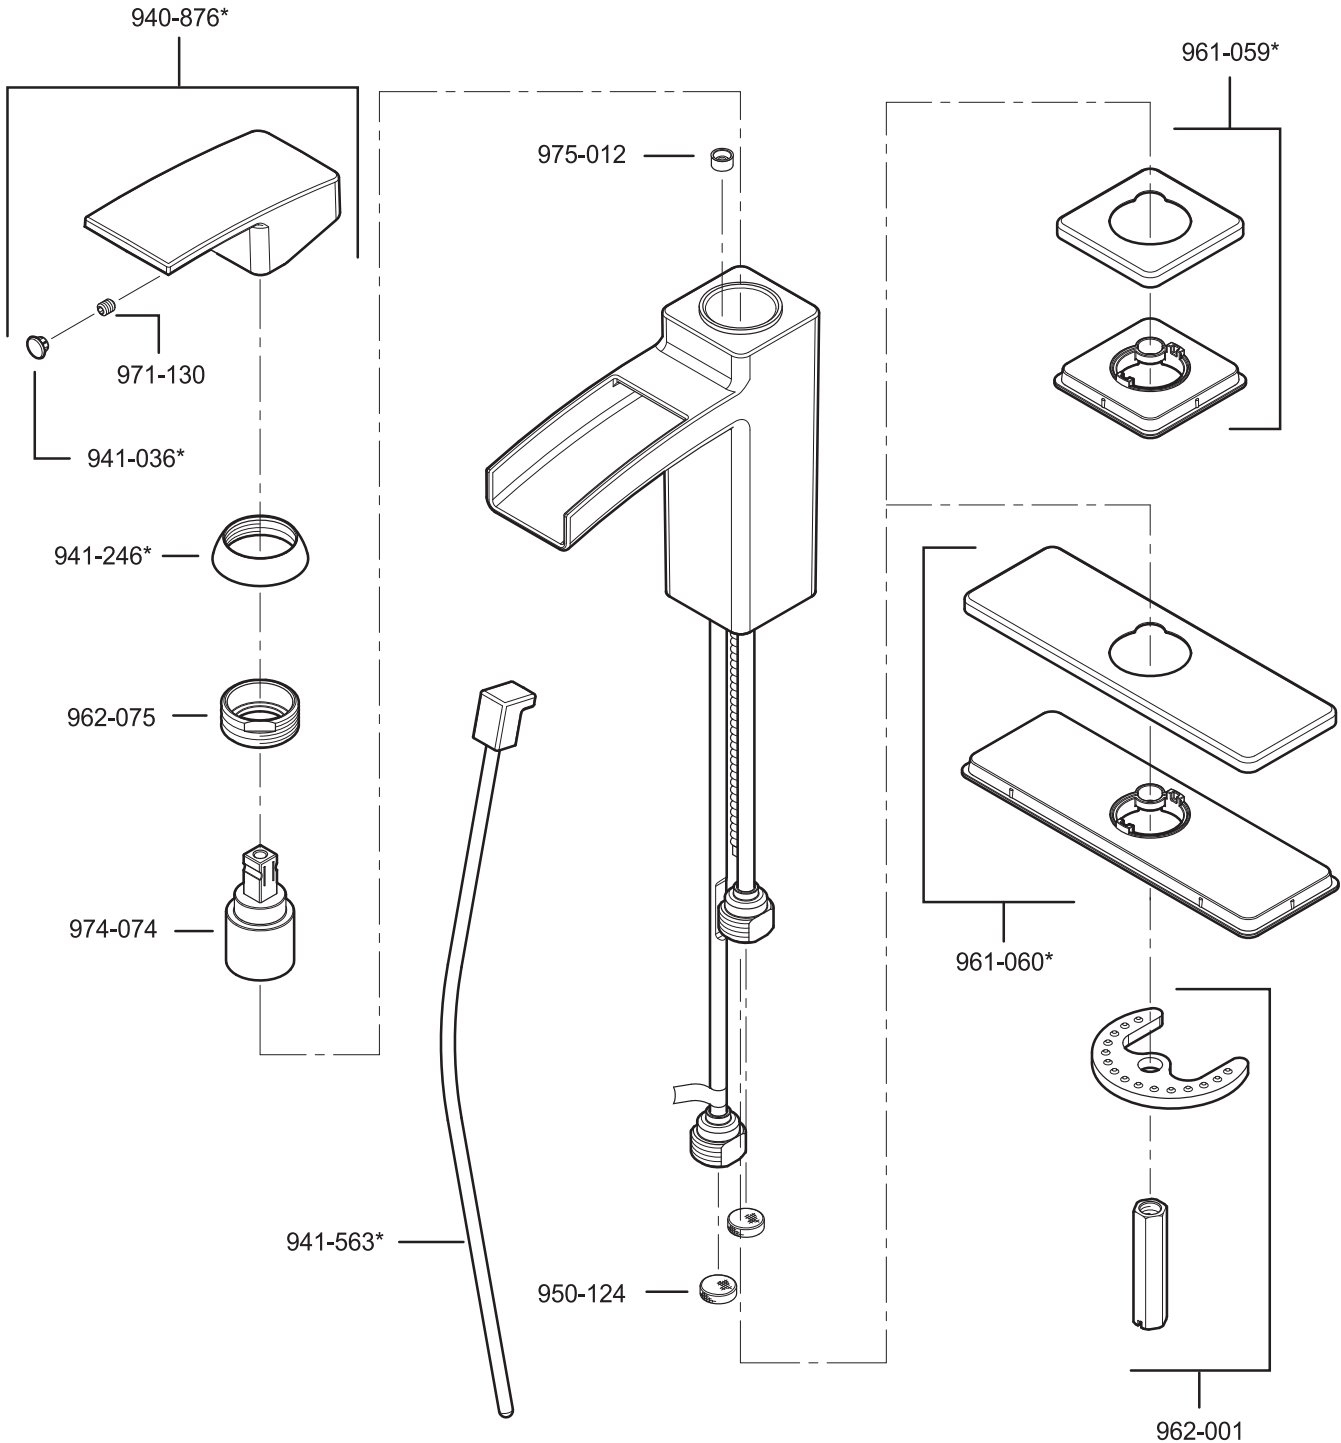

PARTS EXPLOSION

42 Series Kenzo™ 4" Centerset Lavatory Faucet

FINISHES * Indicates Finish

A Polished Chrome	M Almond	U Rustic Bronze
B Black	N Antique Bronze	V PVD Polished Brass
E Rustic Pewter	P Polished Brass	W White
D PVD Polished Nickel	Q Satin Brass	Y Tuscan Bronze
J PVD Brushed Nickel	R Copper	Z Oil-Rubbed Bronze
K Satin Nickel	S Stainless Steel	
L Satin Stainless	T Biscuit	

All finishes not available on all parts

Pfister™