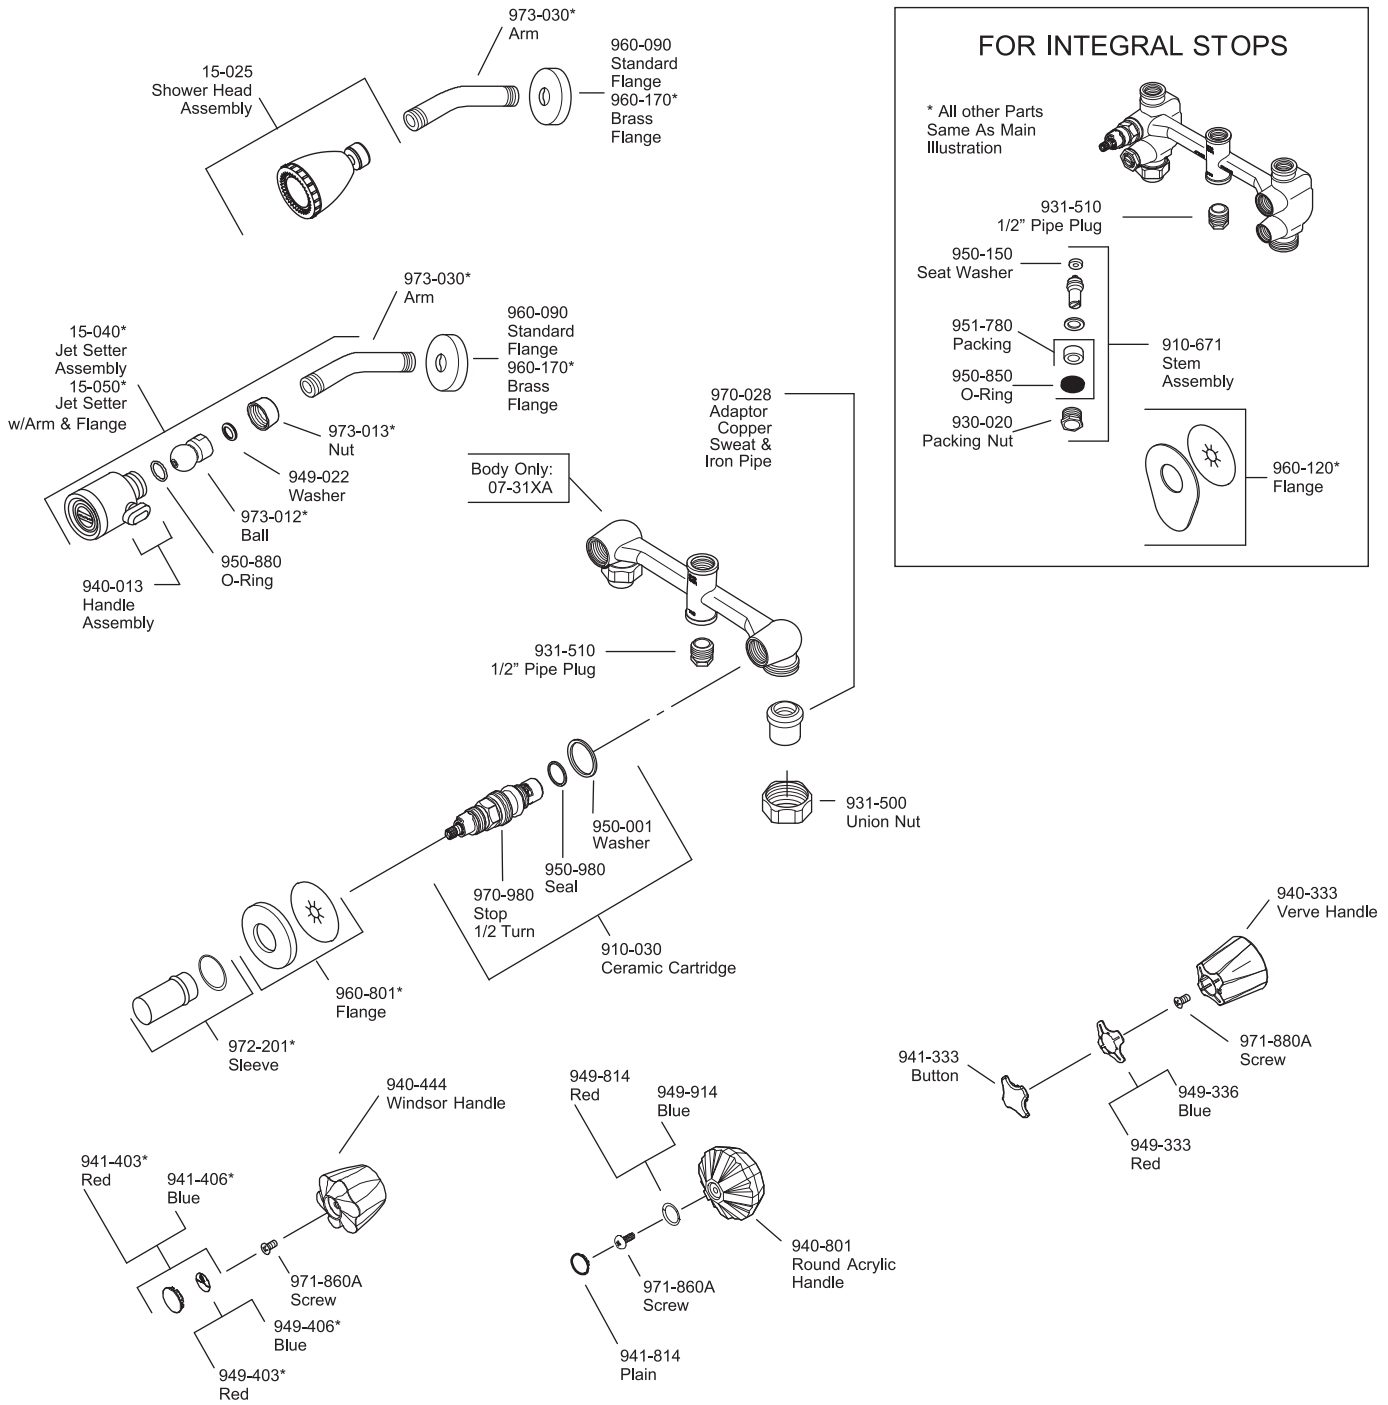

PARTS EXPLOSION

07 Series Two-Handle Shower Only

FINISHES * Indicates Finish

A Polished Chrome	M Almond	U Rustic Bronze
B Black	N Antique Bronze	V PVD Polished Brass
E Rustic Pewter	P Polished Brass	W White
D PVD Polished Nickel	Q Satin Brass	Y Tuscan Bronze
J PVD Brushed Nickel	R Copper	Z Oil-Rubbed Bronze
K Satin Nickel	S Stainless Steel	
L Satin Stainless	T Biscuit	

All finishes not available on all parts