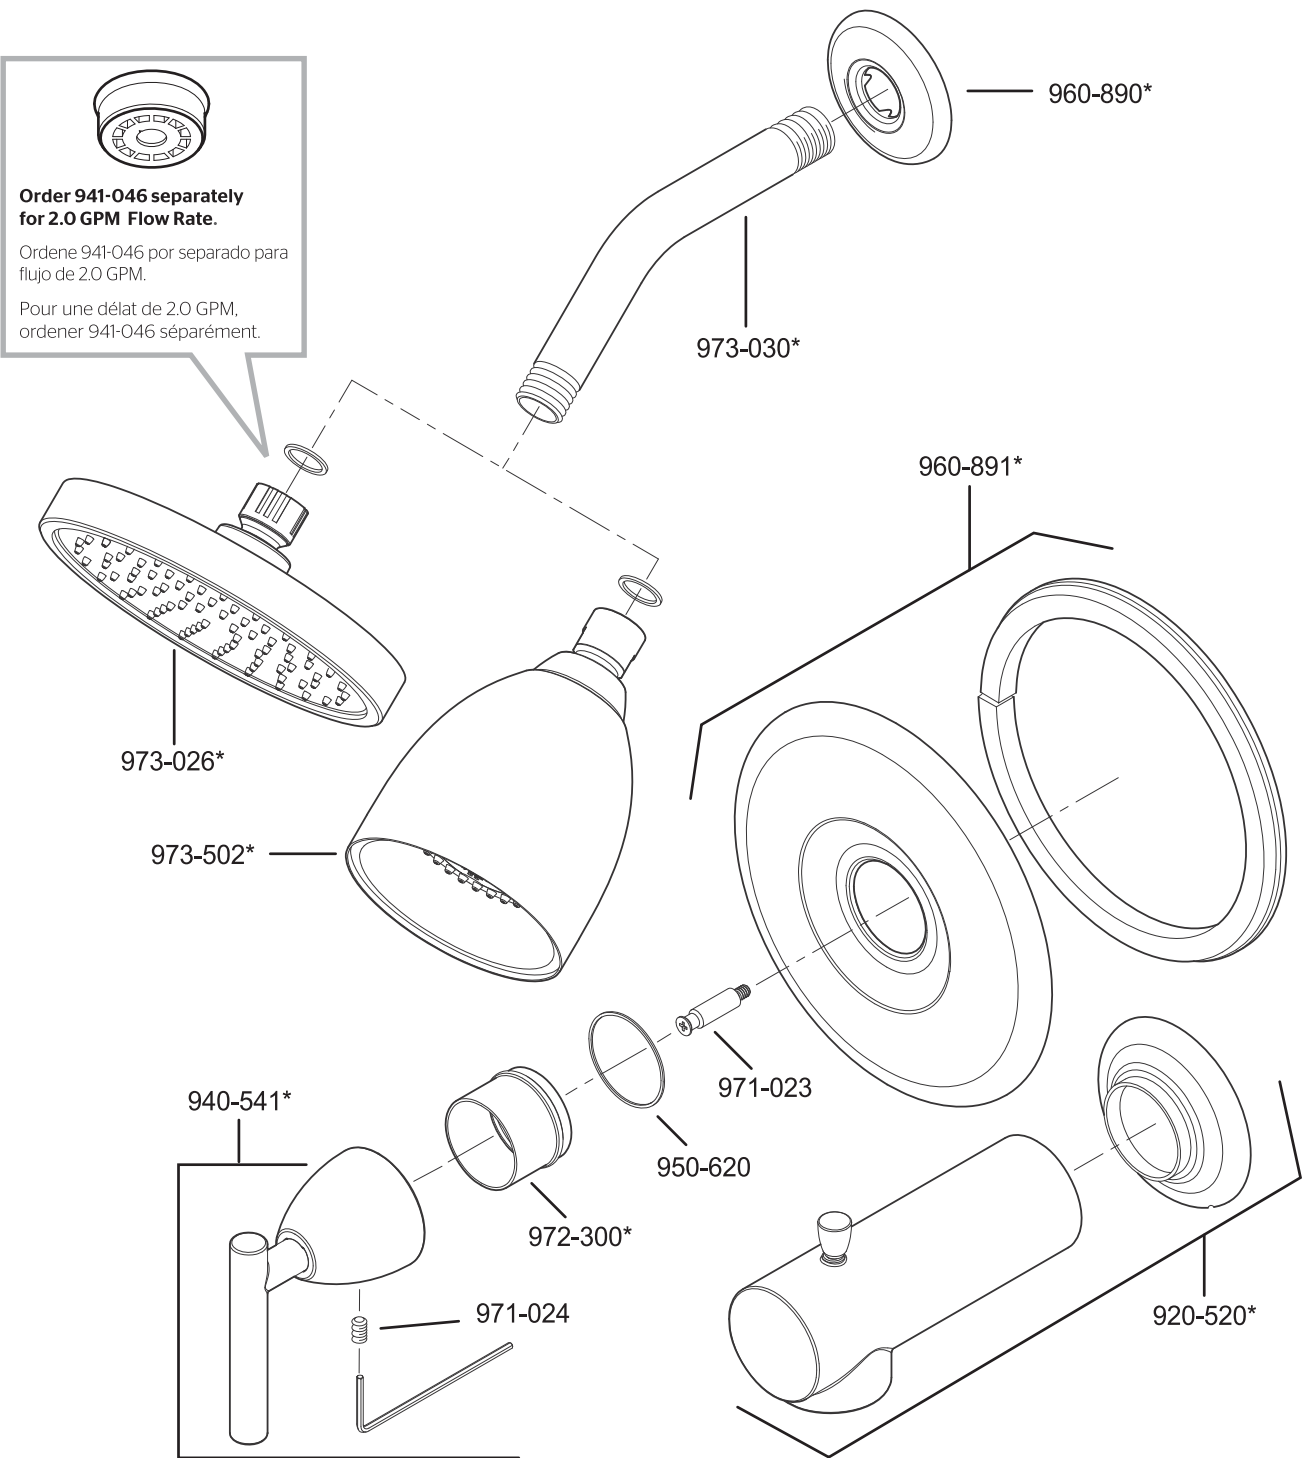

PARTS EXPLOSION

R89-N • G89-N • 808-N

Order 941-046 separately for 2.0 GPM Flow Rate.
Ordene 941-046 por separado para flujo de 2.0 GPM.
Pour une délat de 2.0 GPM, ordener 941-046 séparément.

A	Polished Chrome	Cromo Pulido	Chrome Poli
J	PVD Brushed Nickel	PVD Niquel Cepillado	PVD Nickel Brosse

Pfister™