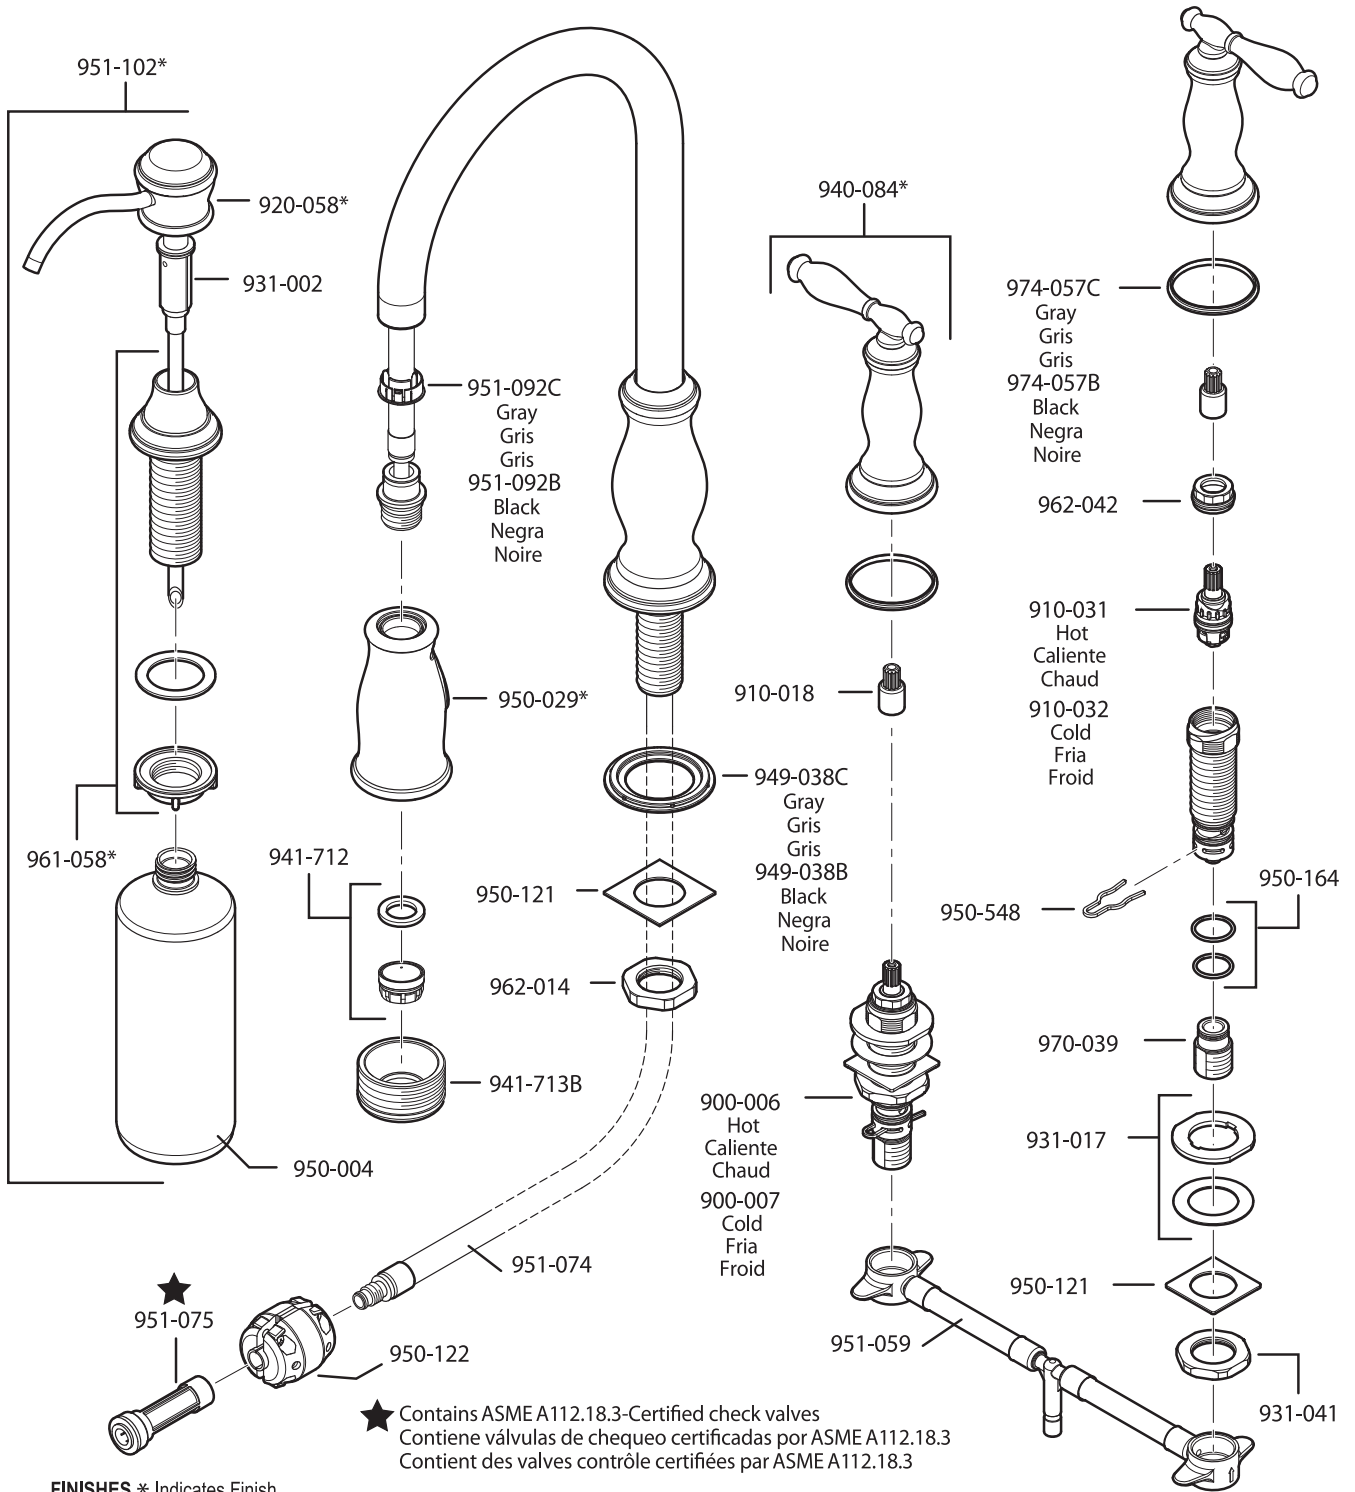

PARTS EXPLOSION

531 Series Hanover™ 2 Handle Pull-Out Kitchen Faucet

FINISHES * Indicates Finish

A Polished Chrome	L Satin Stainless	T Biscuit
B Black	M Almond	U Rustic Bronze
D PVD Polished Nickel	N Antique Bronze	V PVD Polished Brass
E Rustic Pewter	P Polished Brass	W White
J PVD Brushed Nickel	Q Satin Brass	Y Tuscan Bronze
G Velvet Aged Bronze	R Copper	Z Oil-Rubbed Bronze
K Satin Nickel	S Stainless Steel	

All finishes not available on all parts

Pfister™