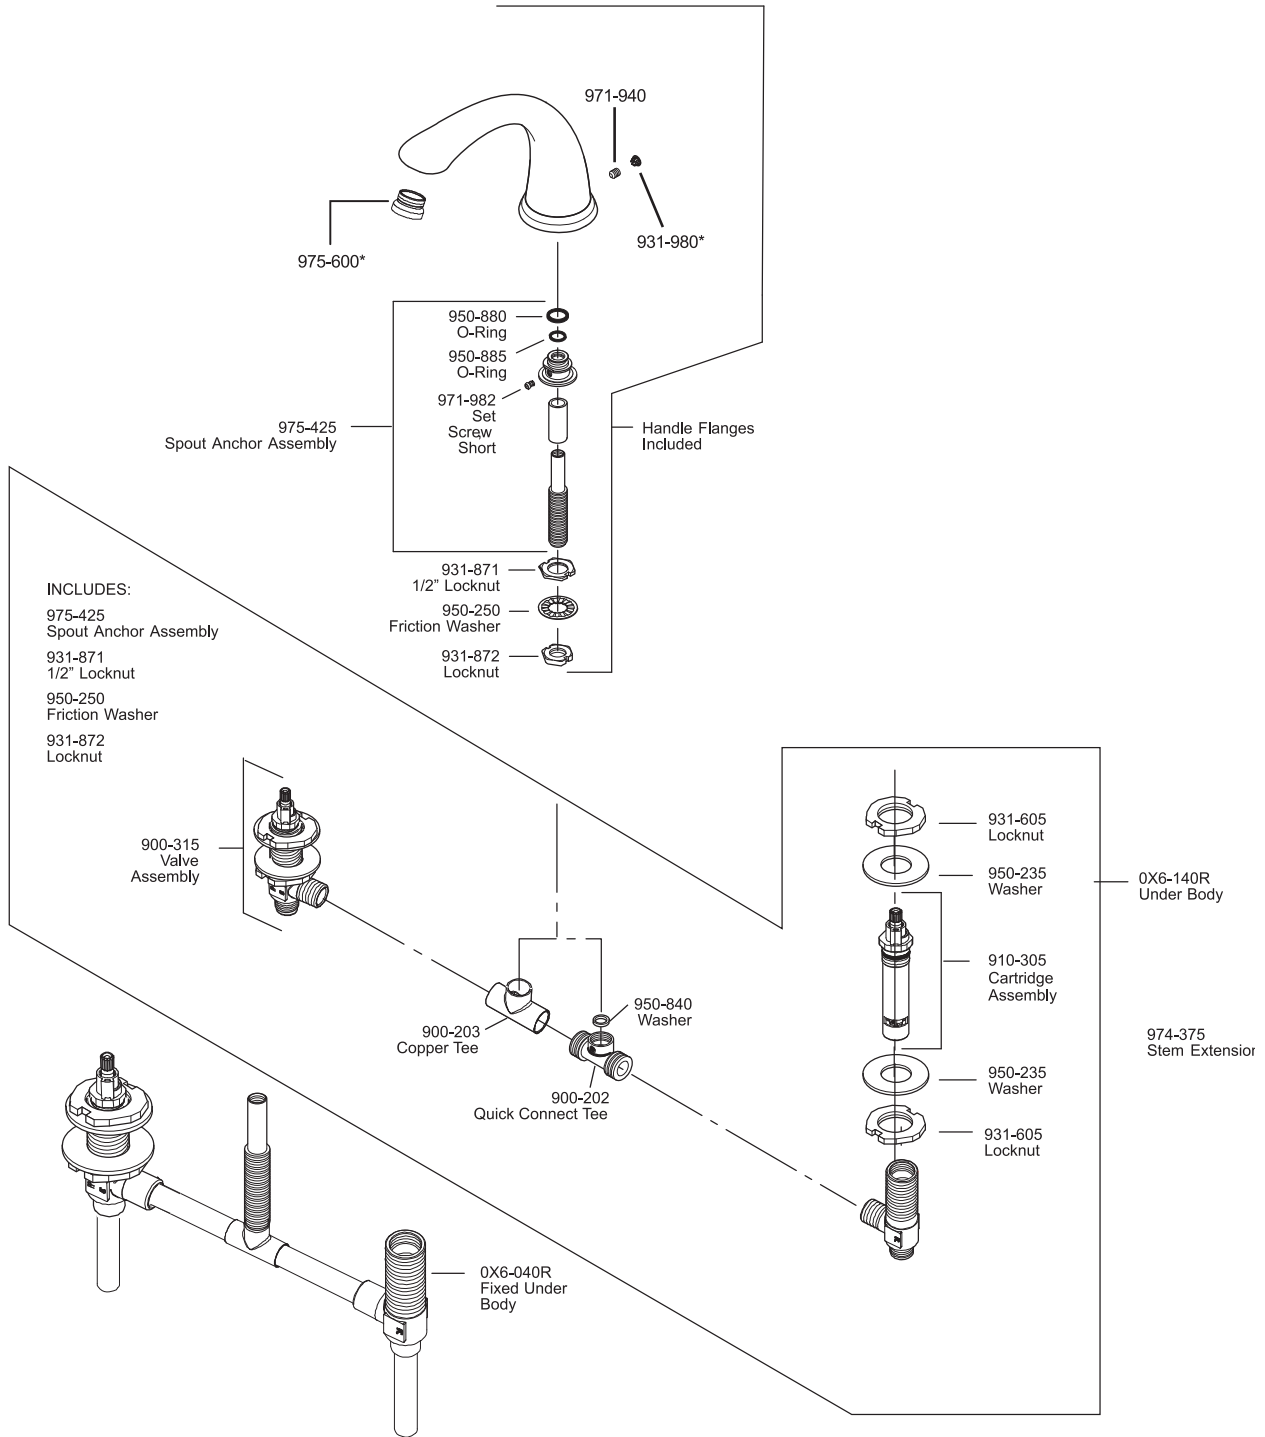

PARTS EXPLOSION

RT6 Series Avalon™ Spout

BODIES AND HHL HUB AND HANDLE TRIM KITS SUPPLIED SEPARATELY

FINISHES * Indicates Finish

A Polished Chrome	M Almond	U Rustic Bronze
B Black	N Antique Bronze	V PVD Polished Brass
E Rustic Pewter	P Polished Brass	W White
D PVD Polished Nickel	Q Satin Brass	Y Tuscan Bronze
J PVD Brushed Nickel	R Copper	Z Oil-Rubbed Bronze
K Satin Nickel	S Stainless Steel	
L Satin Stainless	T Biscuit	

All finishes not available on all parts

Pfister™