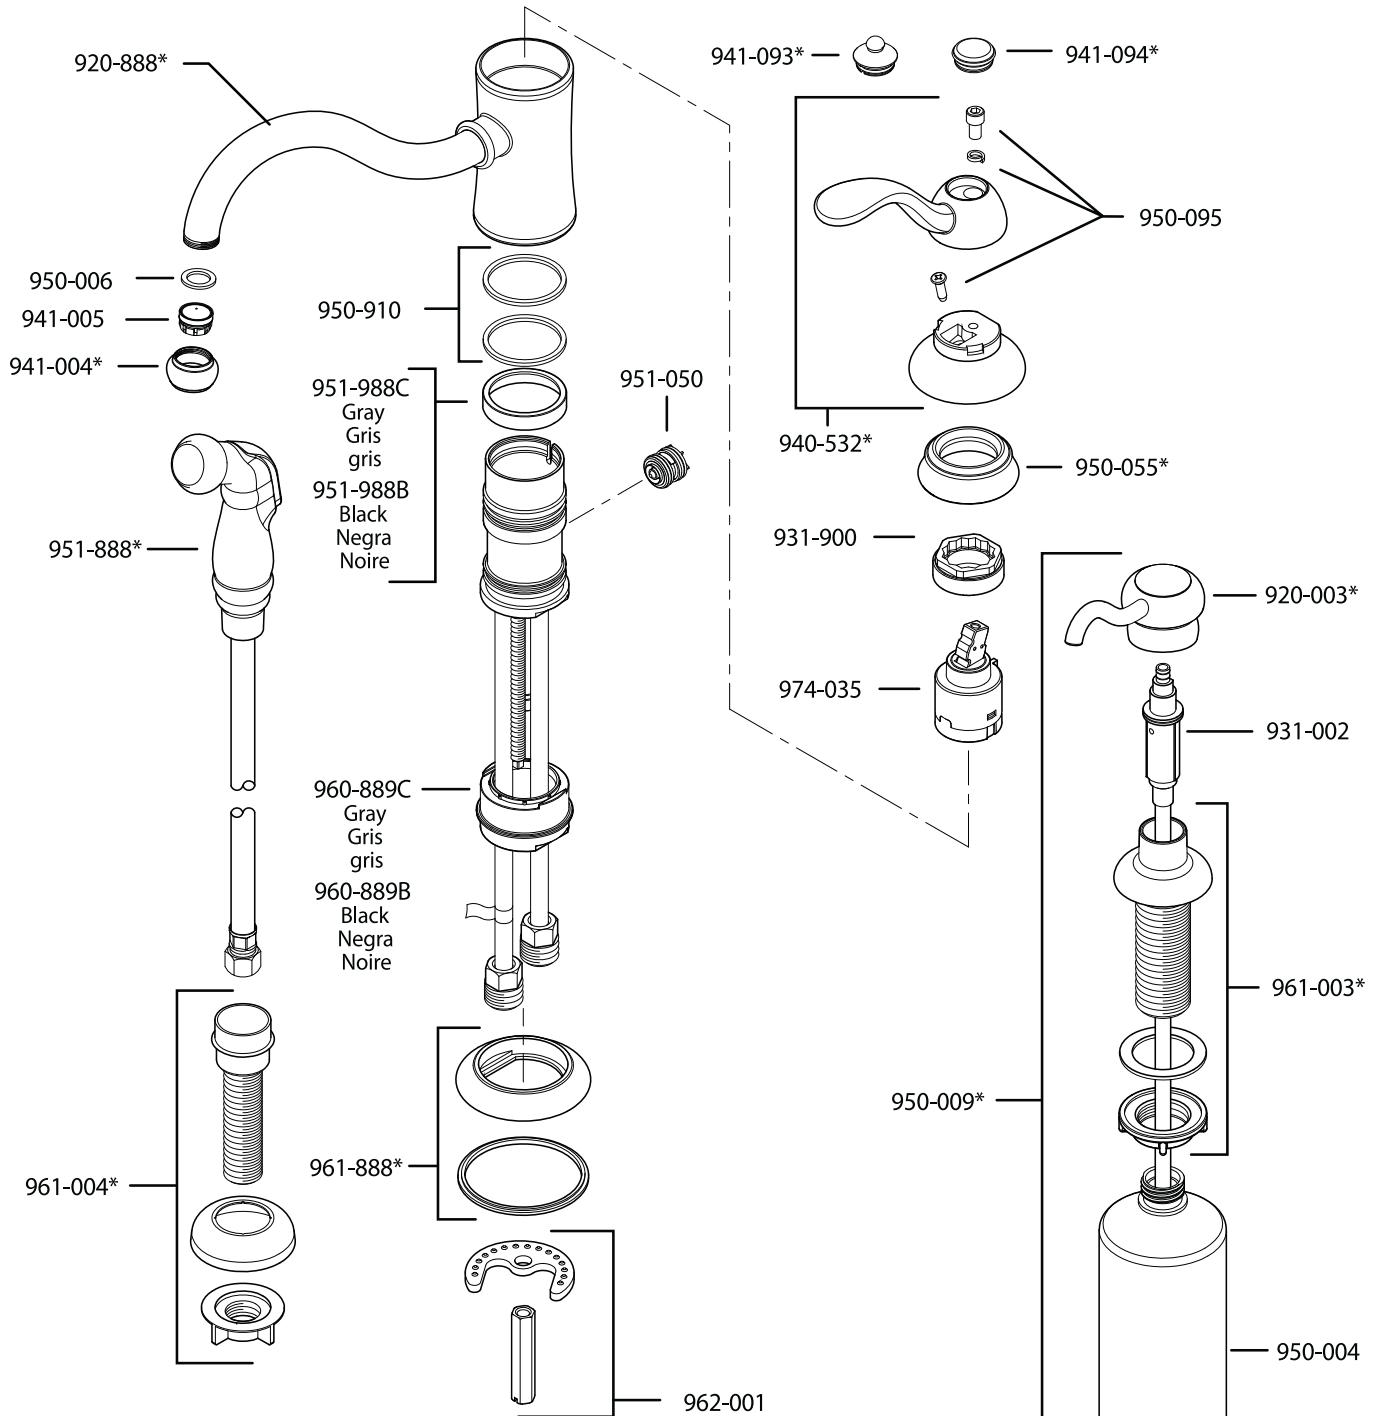

PARTS EXPLOSION

34 Series Marielle™ Collection Single-Control Kitchen Faucet

1. **FINISHES * Indicates Finish**

A Polished Chrome	L Satin Stainless	T Biscuit
B Black	M Almond	U Rustic Bronze
D PVD Polished Nickel	N Antique Bronze	V PVD Polished Brass
E Rustic Pewter	P Polished Brass	W White
J PVD Brushed Nickel	Q Satin Brass	Y Tuscan Bronze
G Velvet Aged Bronze	R Copper	Z Oil-Rubbed Bronze
K Satin Nickel	S Stainless Steel	

All finishes not available on all parts

Pfister™