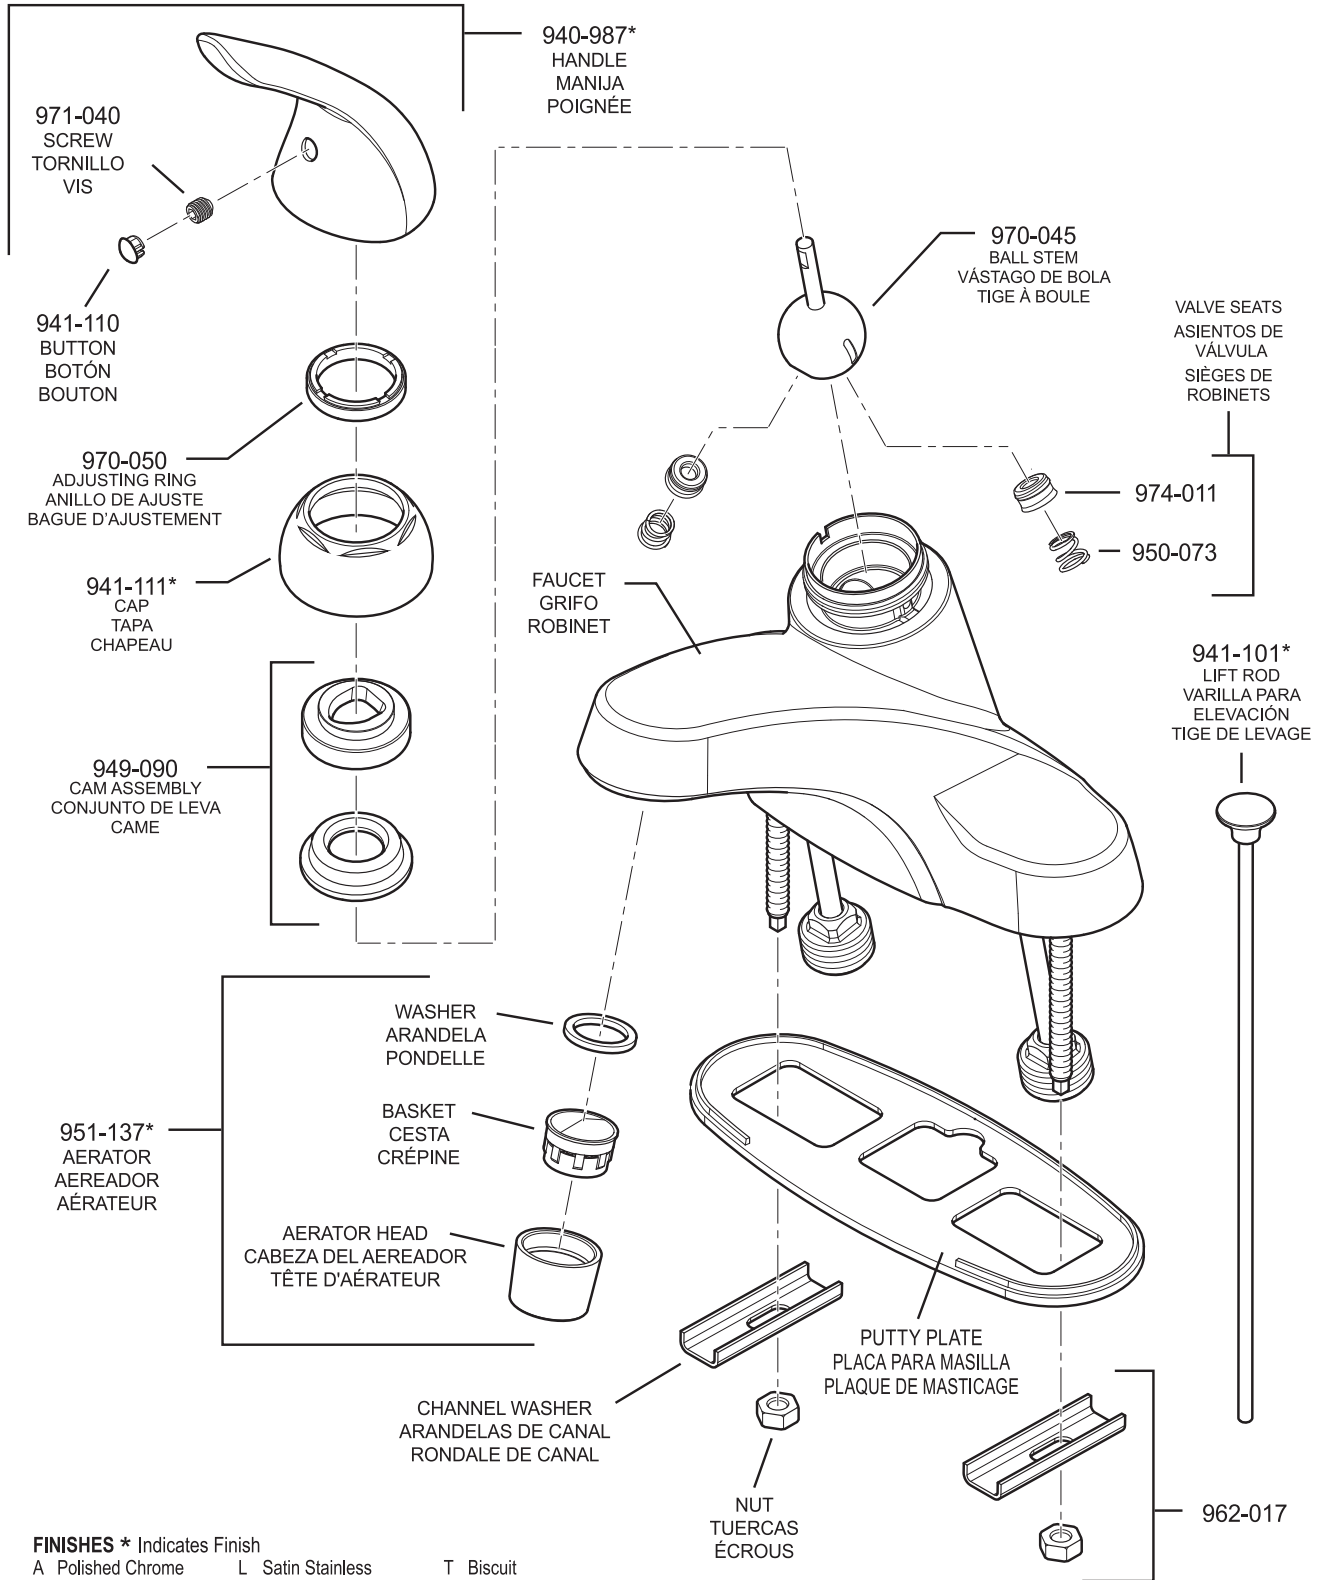

PARTS EXPLOSION

142 Pfirst Series™ Single Control, Centerset Lavatory Faucet

FINISHES * Indicates Finish

A Polished Chrome	L Satin Stainless	T Biscuit
B Black	M Almond	U Rustic Bronze
D PVD Polished Nickel	N Antique Bronze	V PVD Polished Brass
E Rustic Pewter	P Polished Brass	W White
J PVD Brushed Nickel	Q Satin Brass	Y Tuscan Bronze
G Velvet Aged Bronze	R Copper	Z Oil-Rubbed Bronze
K Satin Nickel	S Stainless Steel	

All finishes not available on all parts

Pfister™