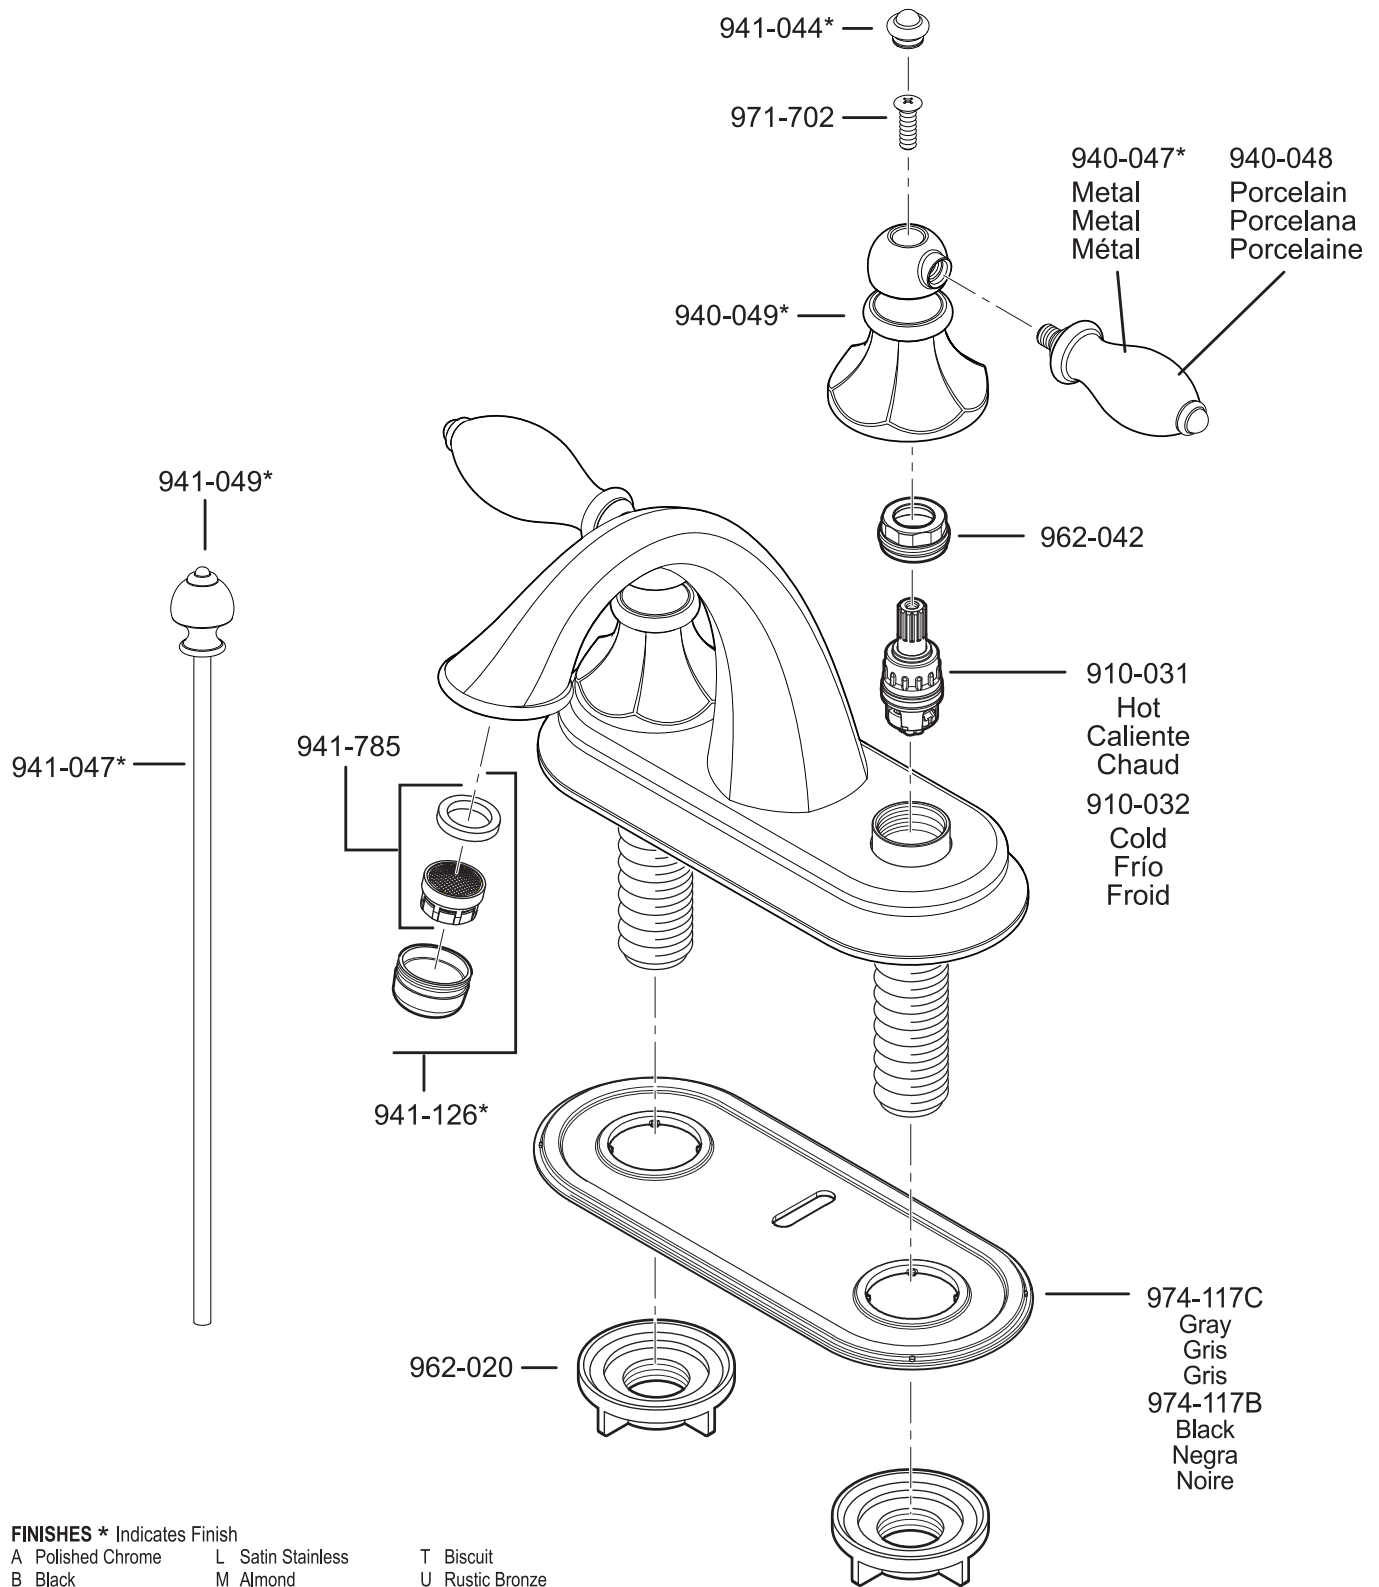

PARTS EXPLOSION

48 Series Catalina™ Collection 4" Centerset Lavatory Faucet

FINISHES * Indicates Finish

A Polished Chrome	L Satin Stainless	T Biscuit
B Black	M Almond	U Rustic Bronze
D PVD Polished Nickel	N Antique Bronze	V PVD Polished Brass
E Rustic Pewter	P Polished Brass	W White
J PVD Brushed Nickel	Q Satin Brass	Y Tuscan Bronze
G Velvet Aged Bronze	R Copper	Z Oil-Rubbed Bronze
K Satin Nickel	S Stainless Steel	

All finishes not available on all parts

Pfister™