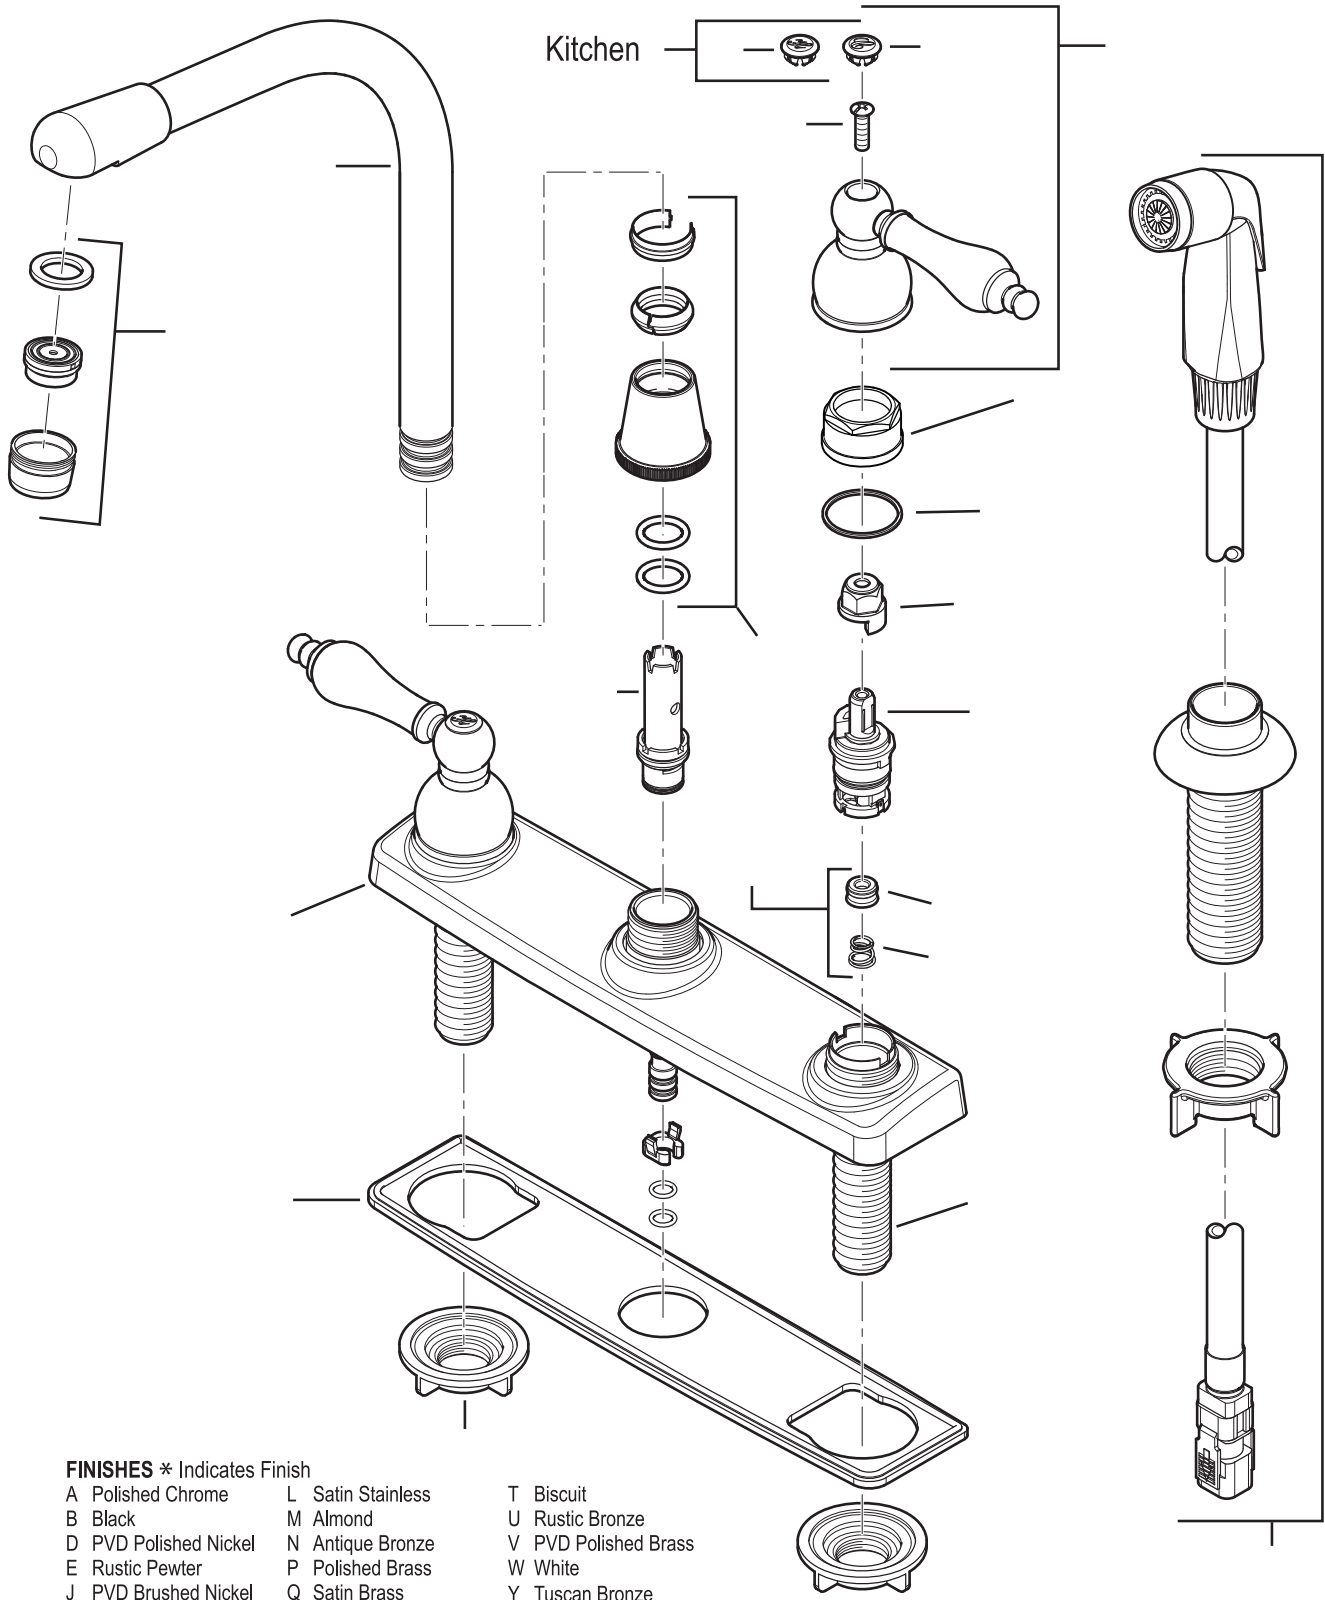

PARTS EXPLOSION

136 Pfirst Series™ 2 Handle H-Arch, Side Spray Kitchen Faucet

1. **FINISHES * Indicates Finish**

A Polished Chrome	L Satin Stainless	T Biscuit
B Black	M Almond	U Rustic Bronze
D PVD Polished Nickel	N Antique Bronze	V PVD Polished Brass
E Rustic Pewter	P Polished Brass	W White
J PVD Brushed Nickel	Q Satin Brass	Y Tuscan Bronze
G Velvet Aged Bronze	R Copper	Z Oil-Rubbed Bronze
K Satin Nickel	S Stainless Steel	

All finishes not available on all parts

Pfister™