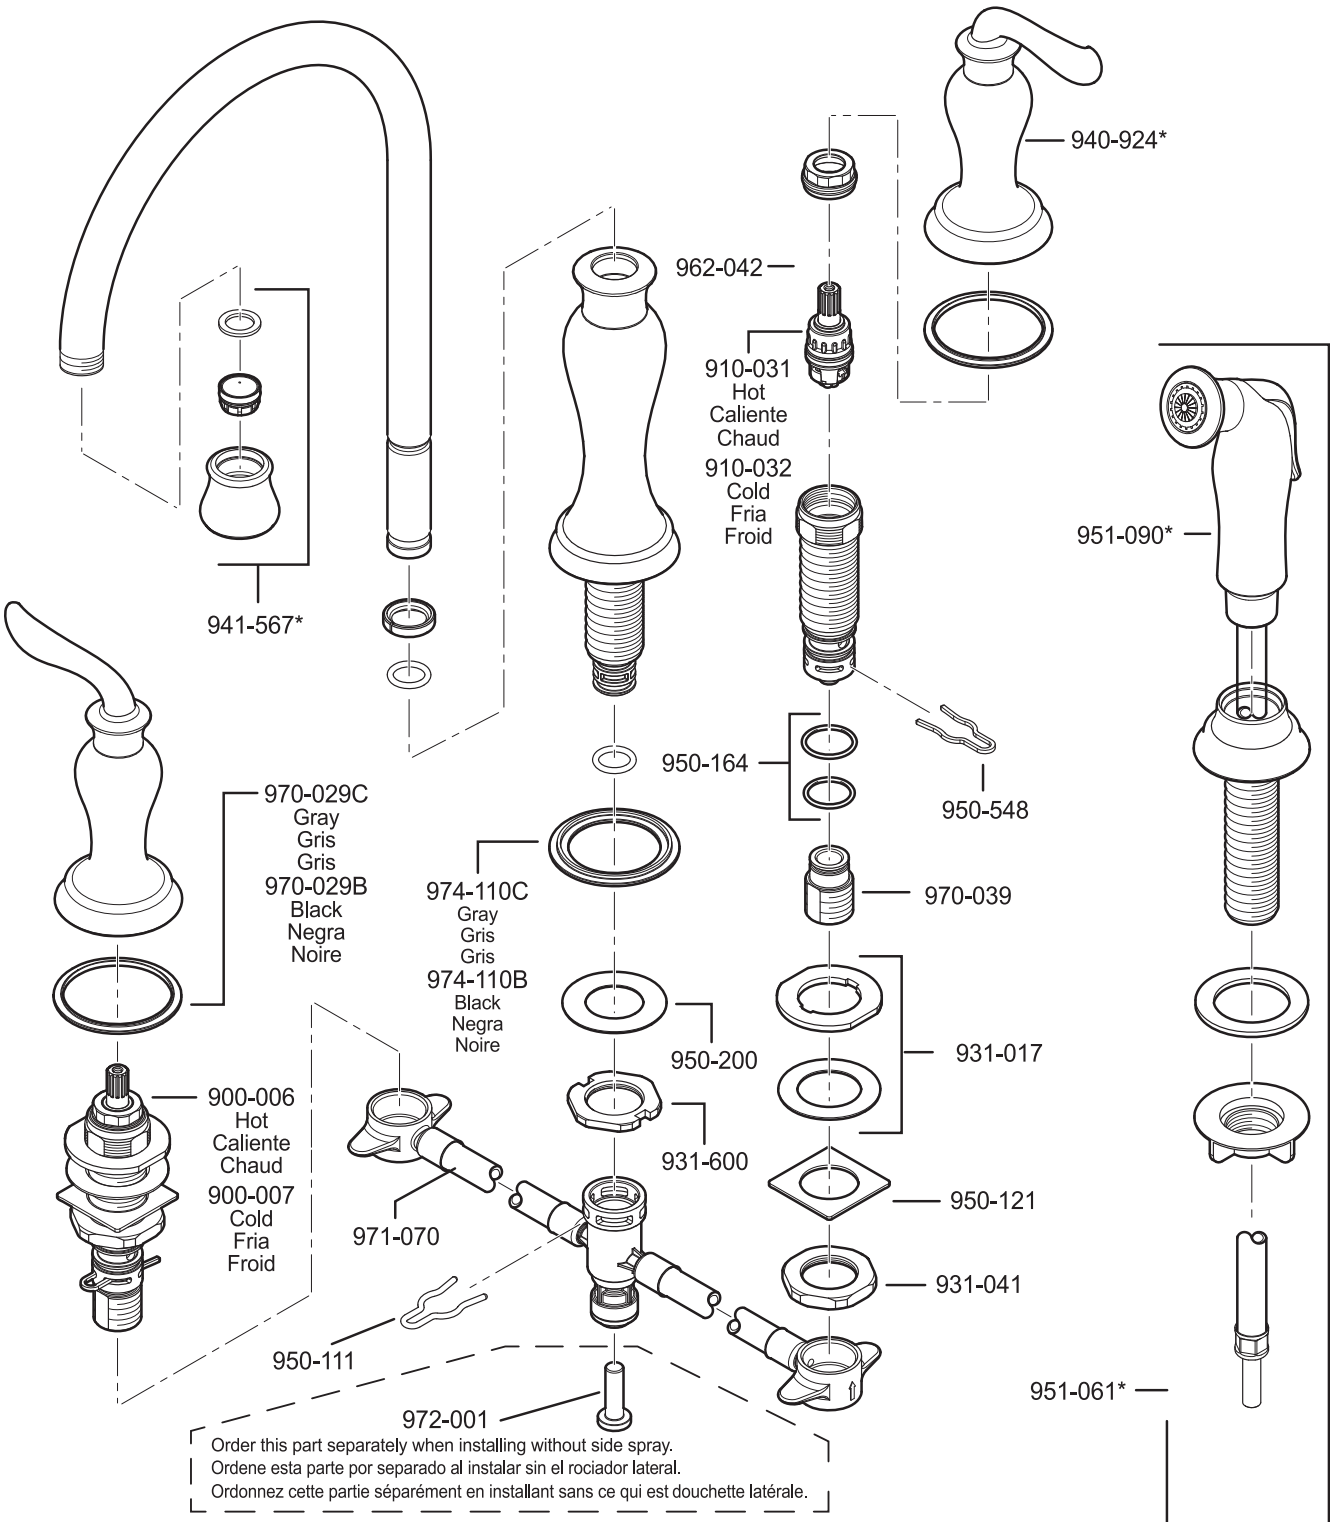

PARTS EXPLOSION

031 Series 8" Florentino

1. **FINISHES * Indicates Finish**

A Polished Chrome	L Satin Stainless	T Biscuit
B Black	M Almond	U Rustic Bronze
D PVD Polished Nickel	N Antique Bronze	V PVD Polished Brass
E Rustic Pewter	P Polished Brass	W White
J PVD Brushed Nickel	Q Satin Brass	Y Tuscan Bronze
G Velvet Aged Bronze	R Copper	Z Oil-Rubbed Bronze
K Satin Nickel	S Stainless Steel	

All finishes not available on all parts

Pfister™