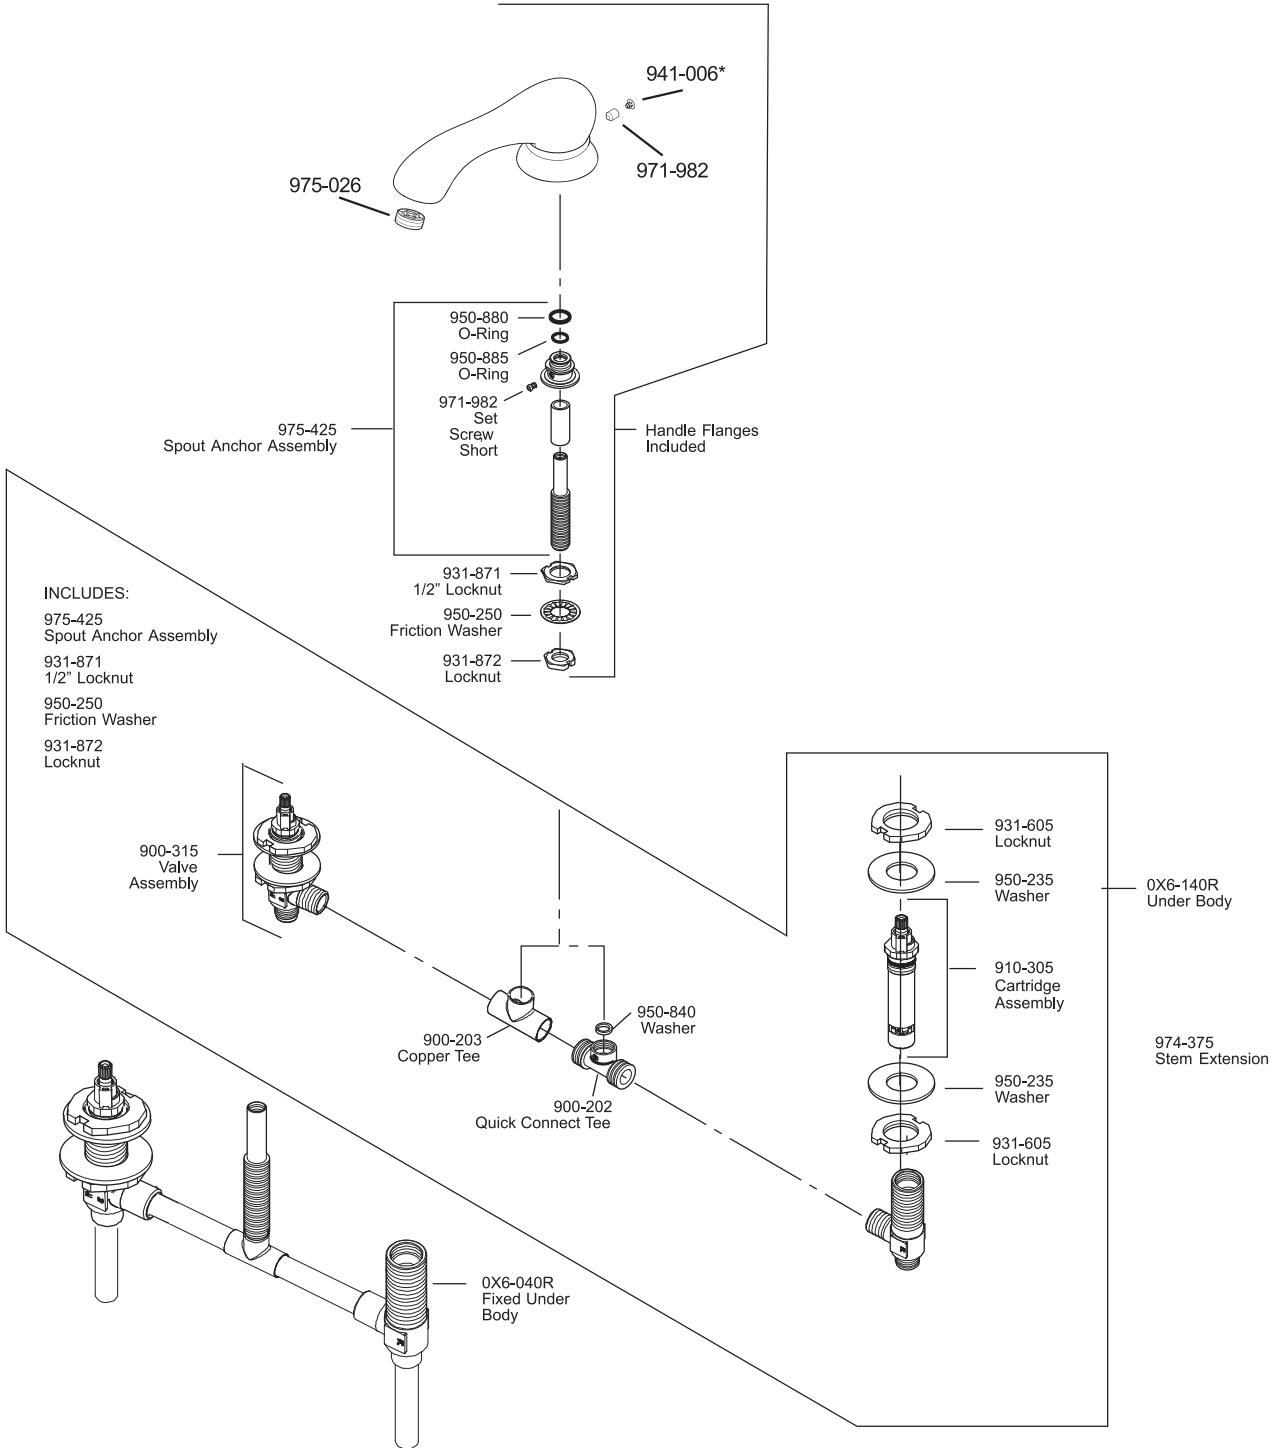

PARTS EXPLOSION

RT6 Series Portland™ Spout

BODIES AND HHL HUB AND HANDLE TRIM KITS SUPPLIED SEPARATELY

FINISHES * Indicates Finish

A Polished Chrome	M Almond	U Rustic Bronze
B Black	N Antique Bronze	V PVD Polished Brass
E Rustic Pewter	P Polished Brass	W White
D PVD Polished Nickel	Q Satin Brass	Y Tuscan Bronze
J PVD Brushed Nickel	R Copper	Z Oil-Rubbed Bronze
K Satin Nickel	S Stainless Steel	
L Satin Stainless	T Biscuit	

All finishes not available on all parts