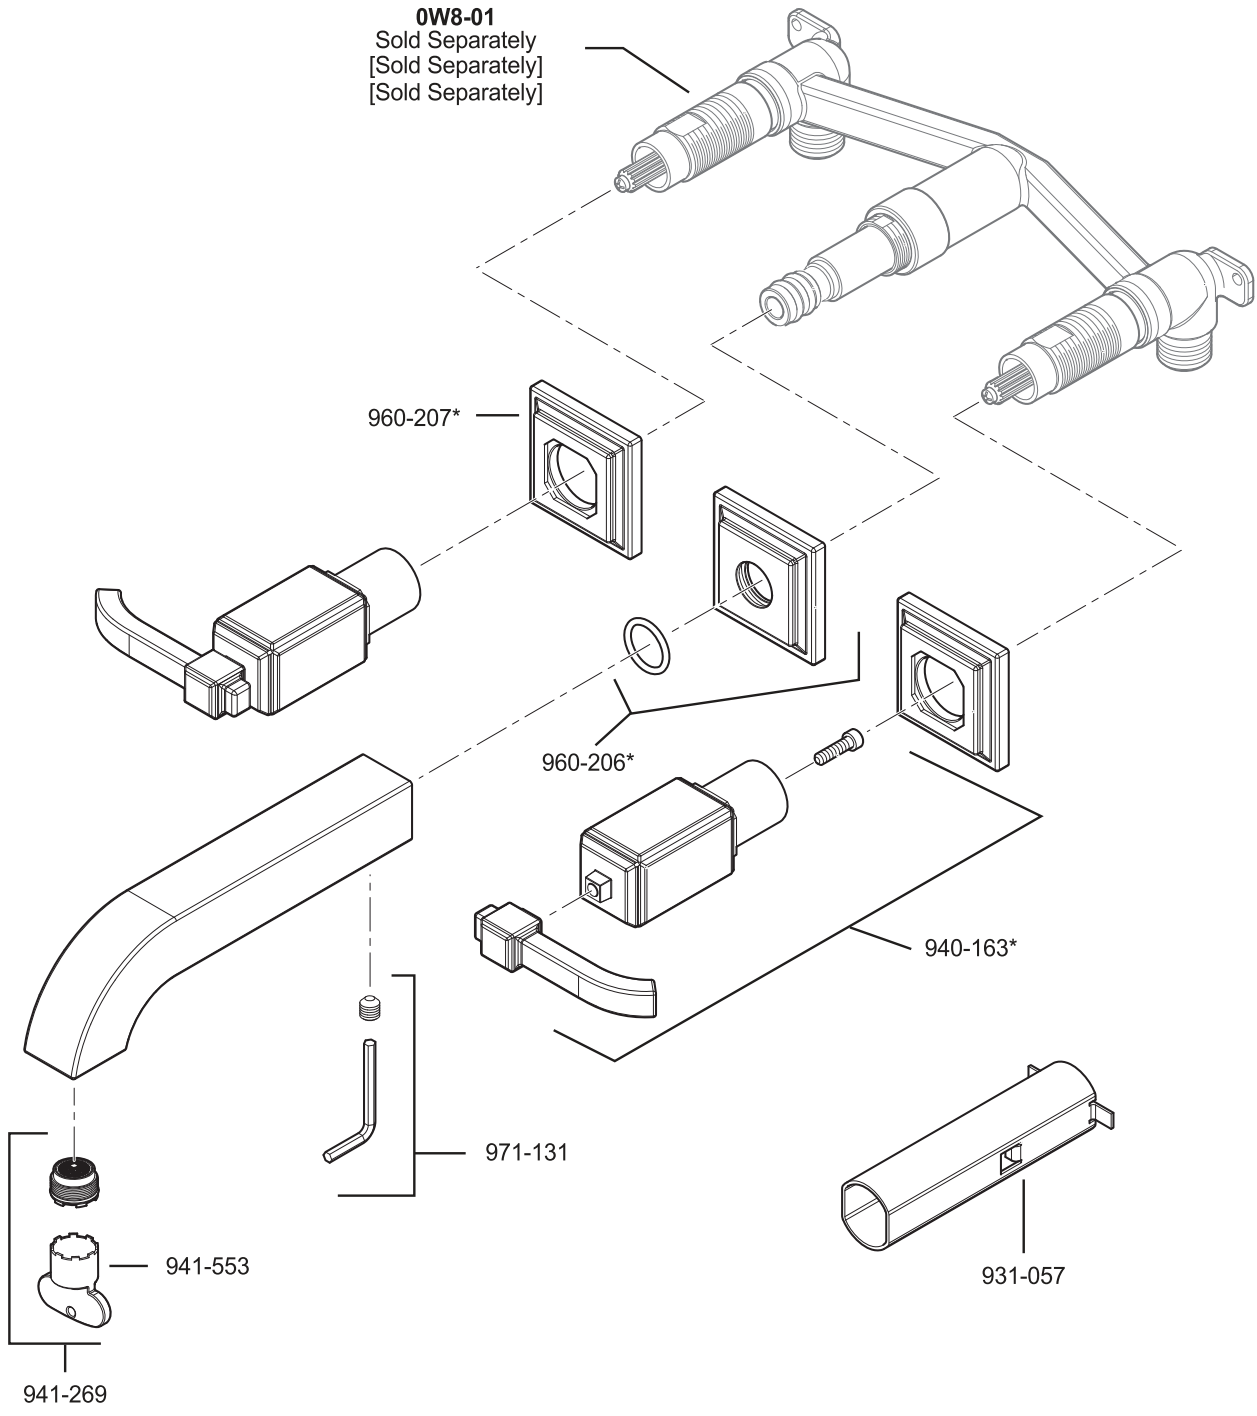

PARTS EXPLOSION

49 Series Carnegie™ 8" Wall Mount Lavatory Faucet

FINISHES * Indicates Finish

A Polished Chrome	K Satin Nickel	U Rustic Bronze
B Black	L Satin Stainless Steel	V PVD Polished Brass
C Light Gray	P Polished Brass	W White
D PVD Polished Nickel	Q Fired Copper	Y Tuscan Bronze
E Rustic Pewter	R Antique Copper	AB Aged Brass
G Velvet Aged Bronze	S Stainless Steel	MC Midnight Chrome
J PVD Brushed Nickel	T Biscuit	

All finishes not available on all parts

Pfister™