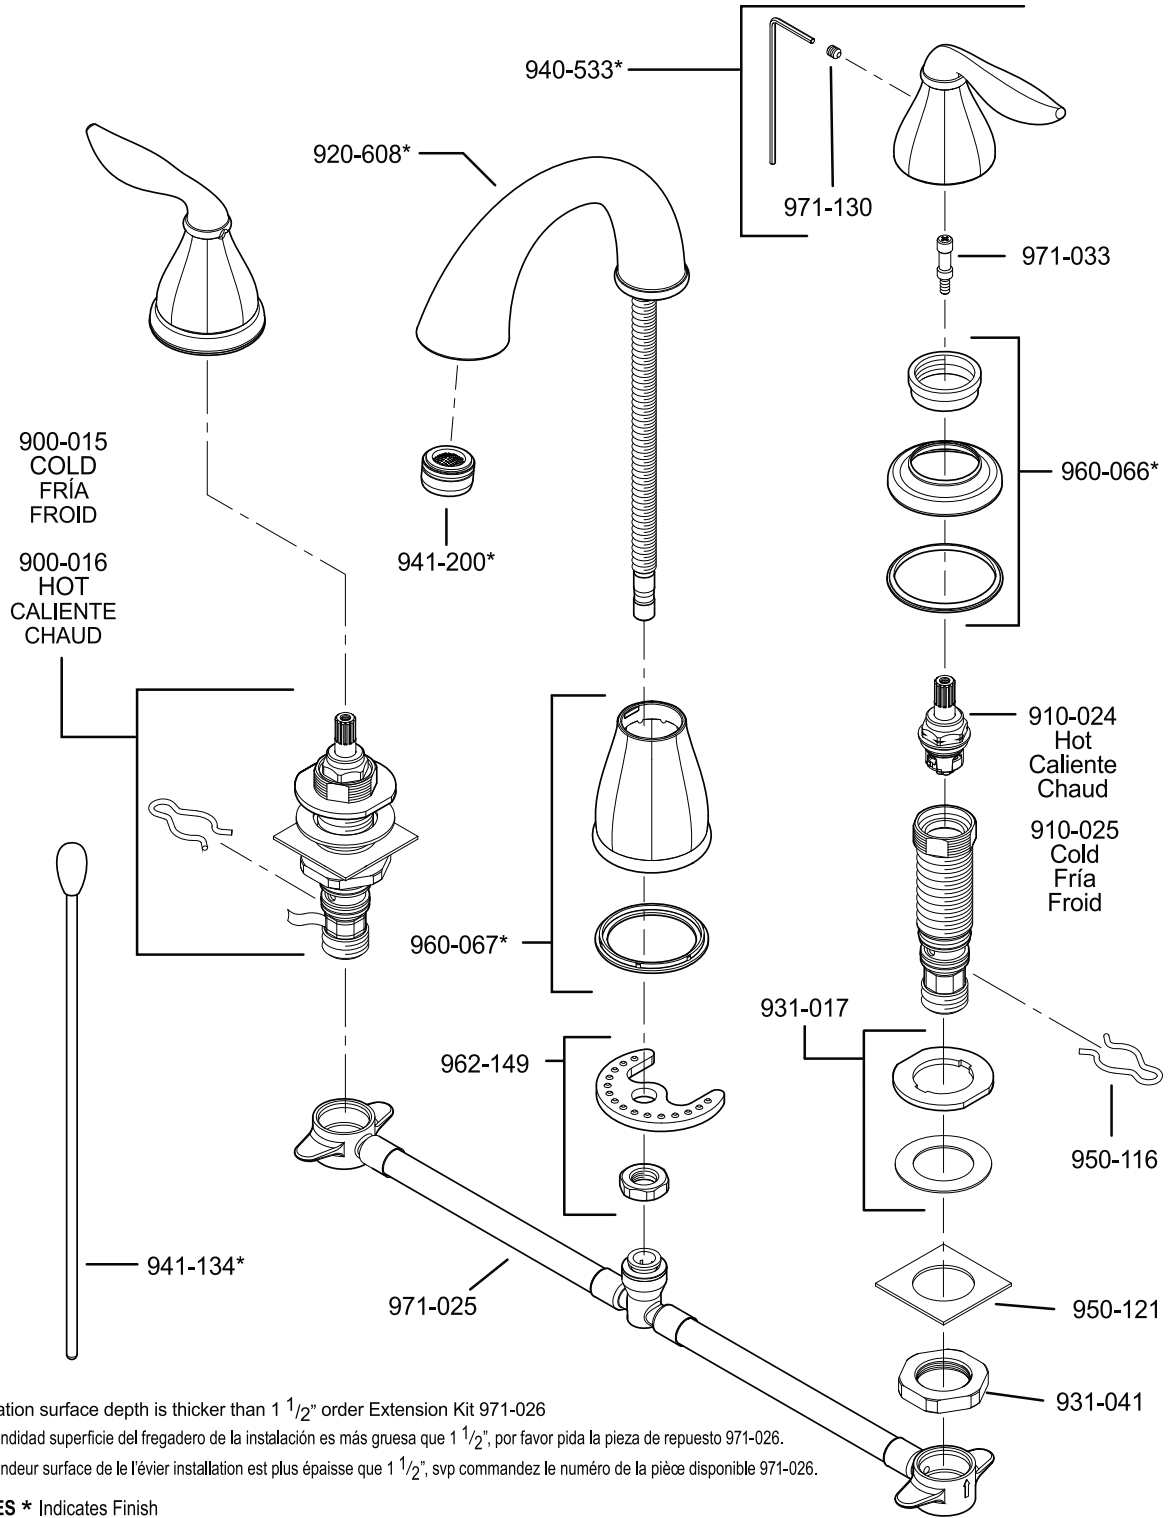

PARTS EXPLOSION

49 Series Sedona™ 8"-15" Widespread Lavatory Faucet

If installation surface depth is thicker than 1 1/2" order Extension Kit 971-026
Si la profundidad superficie del fregadero de la instalación es más gruesa que 1 1/2", por favor pida la pieza de repuesto 971-026.
Si la profondeur surface de le l'évier installation est plus épaisse que 1 1/2", svp commandez le numéro de la pièce disponible 971-026.

1. **FINISHES * Indicates Finish**

A Polished Chrome	M Almond	U Rustic Bronze
B Black	N Antique Bronze	V PVD Polished Brass
E Rustic Pewter	P Polished Brass	W White
D PVD Polished Nickel	Q Satin Brass	Y Tuscan Bronze
J PVD Brushed Nickel	R Copper	Z Oil-Rubbed Bronze
K Satin Nickel	S Stainless Steel	
L Satin Stainless	T Biscuit	

All finishes not available on all parts

Pfister™