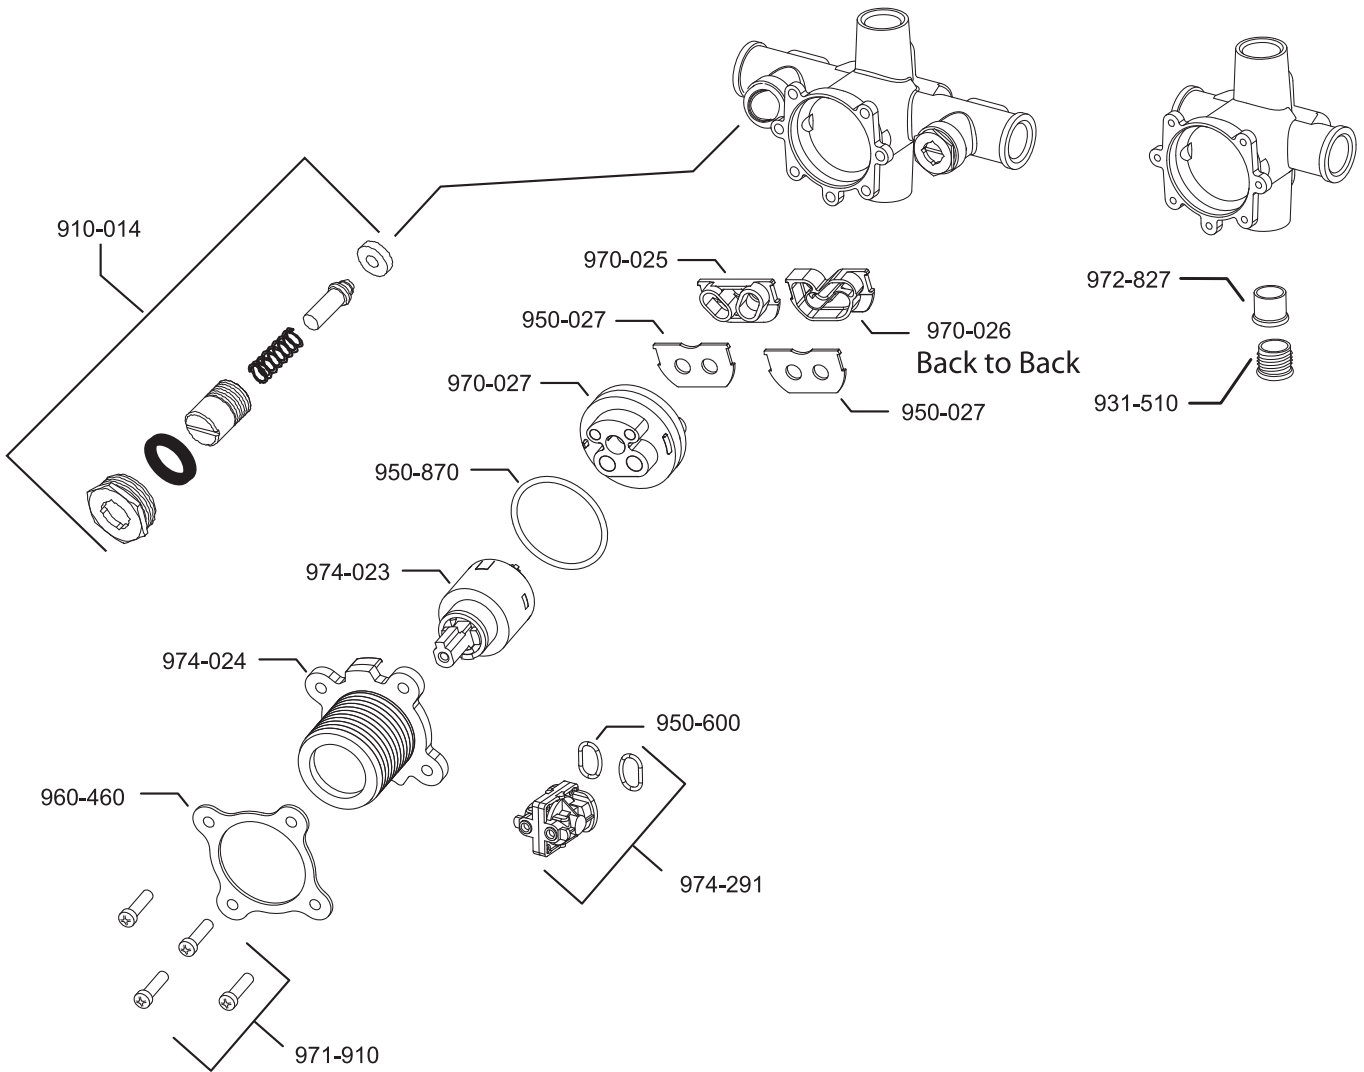

PARTS EXPLOSION

88 Series Single Control Tub & Shower Valve

FINISHES * Indicates Finish

A Polished Chrome	M Almond	U Rustic Bronze
B Black	N Antique Bronze	V PVD Polished Brass
E Rustic Pewter	P Polished Brass	W White
D PVD Polished Nickel	Q Satin Brass	Y Tuscan Bronze
J PVD Brushed Nickel	R Copper	Z Oil-Rubbed Bronze
K Satin Nickel	S Stainless Steel	
L Satin Stainless	T Biscuit	

All finishes not available on all parts