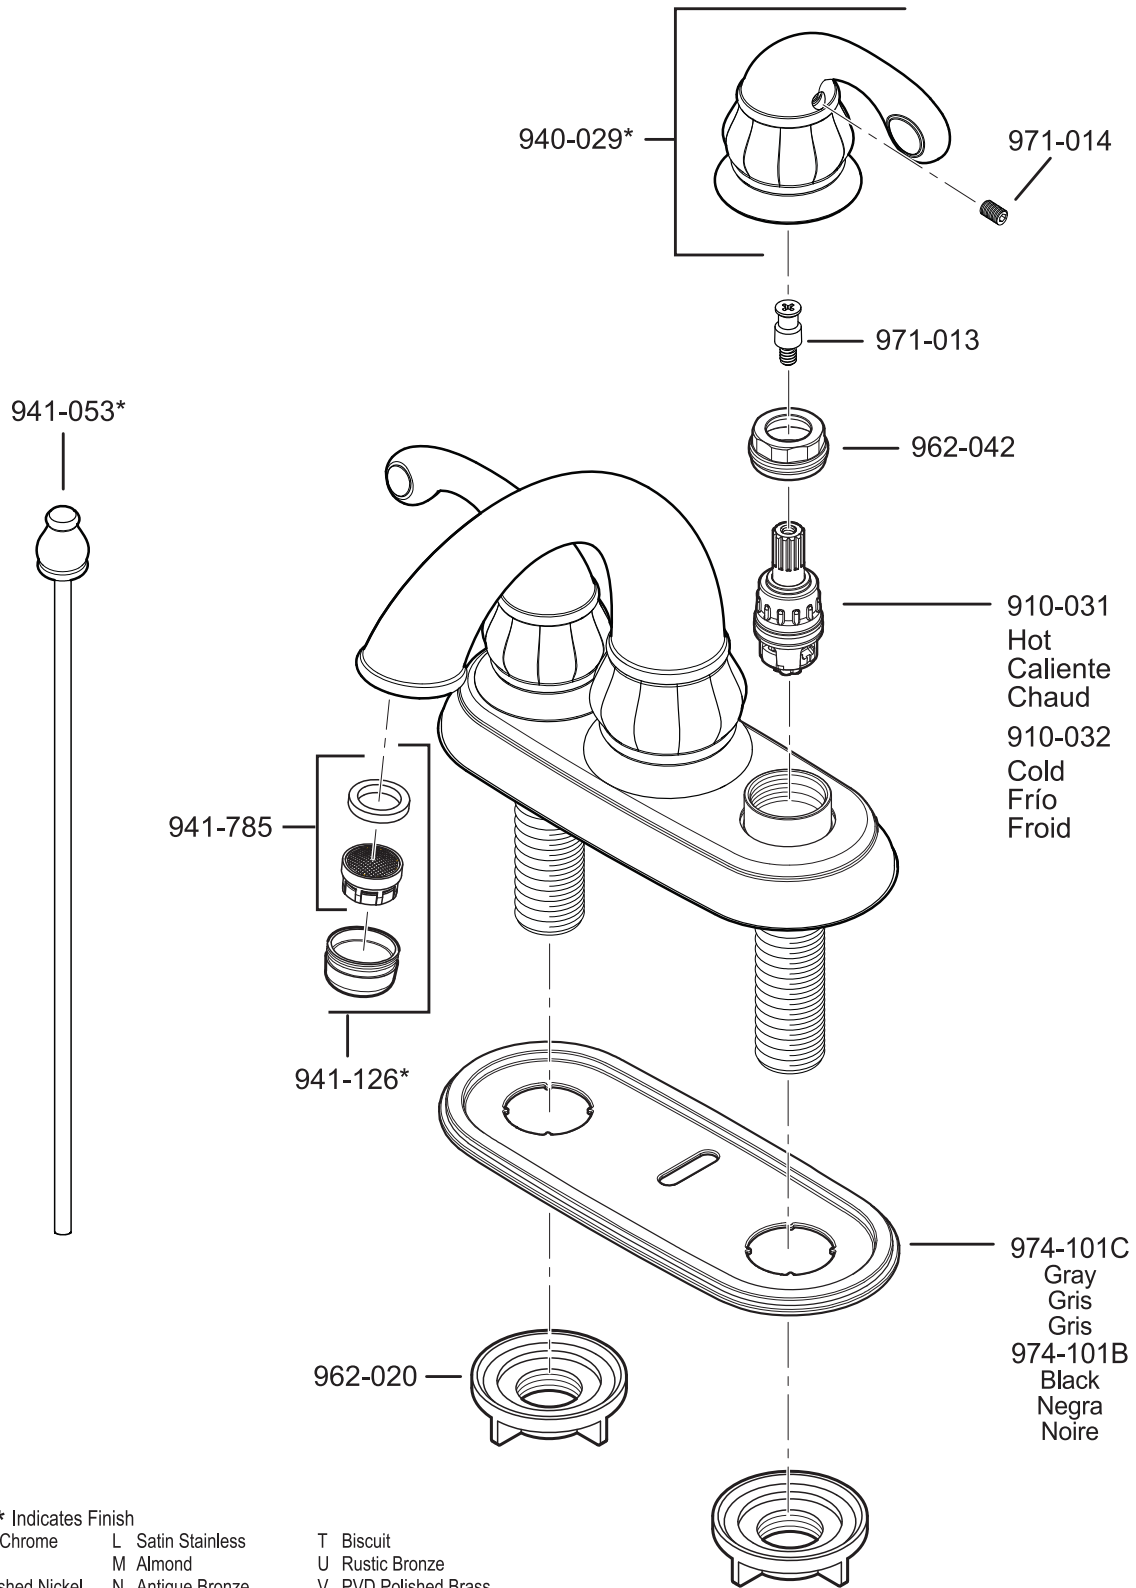

PARTS EXPLOSION

48 Series Treviso™ Collection 4" Centerset Lavatory Faucet

1. **FINISHES** * Indicates Finish

A Polished Chrome	L Satin Stainless	T Biscuit
B Black	M Almond	U Rustic Bronze
D PVD Polished Nickel	N Antique Bronze	V PVD Polished Brass
E Rustic Pewter	P Polished Brass	W White
J PVD Brushed Nickel	Q Satin Brass	Y Tuscan Bronze
G Velvet Aged Bronze	R Copper	Z Oil-Rubbed Bronze
K Satin Nickel	S Stainless Steel	

All finishes not available on all parts

Pfister™