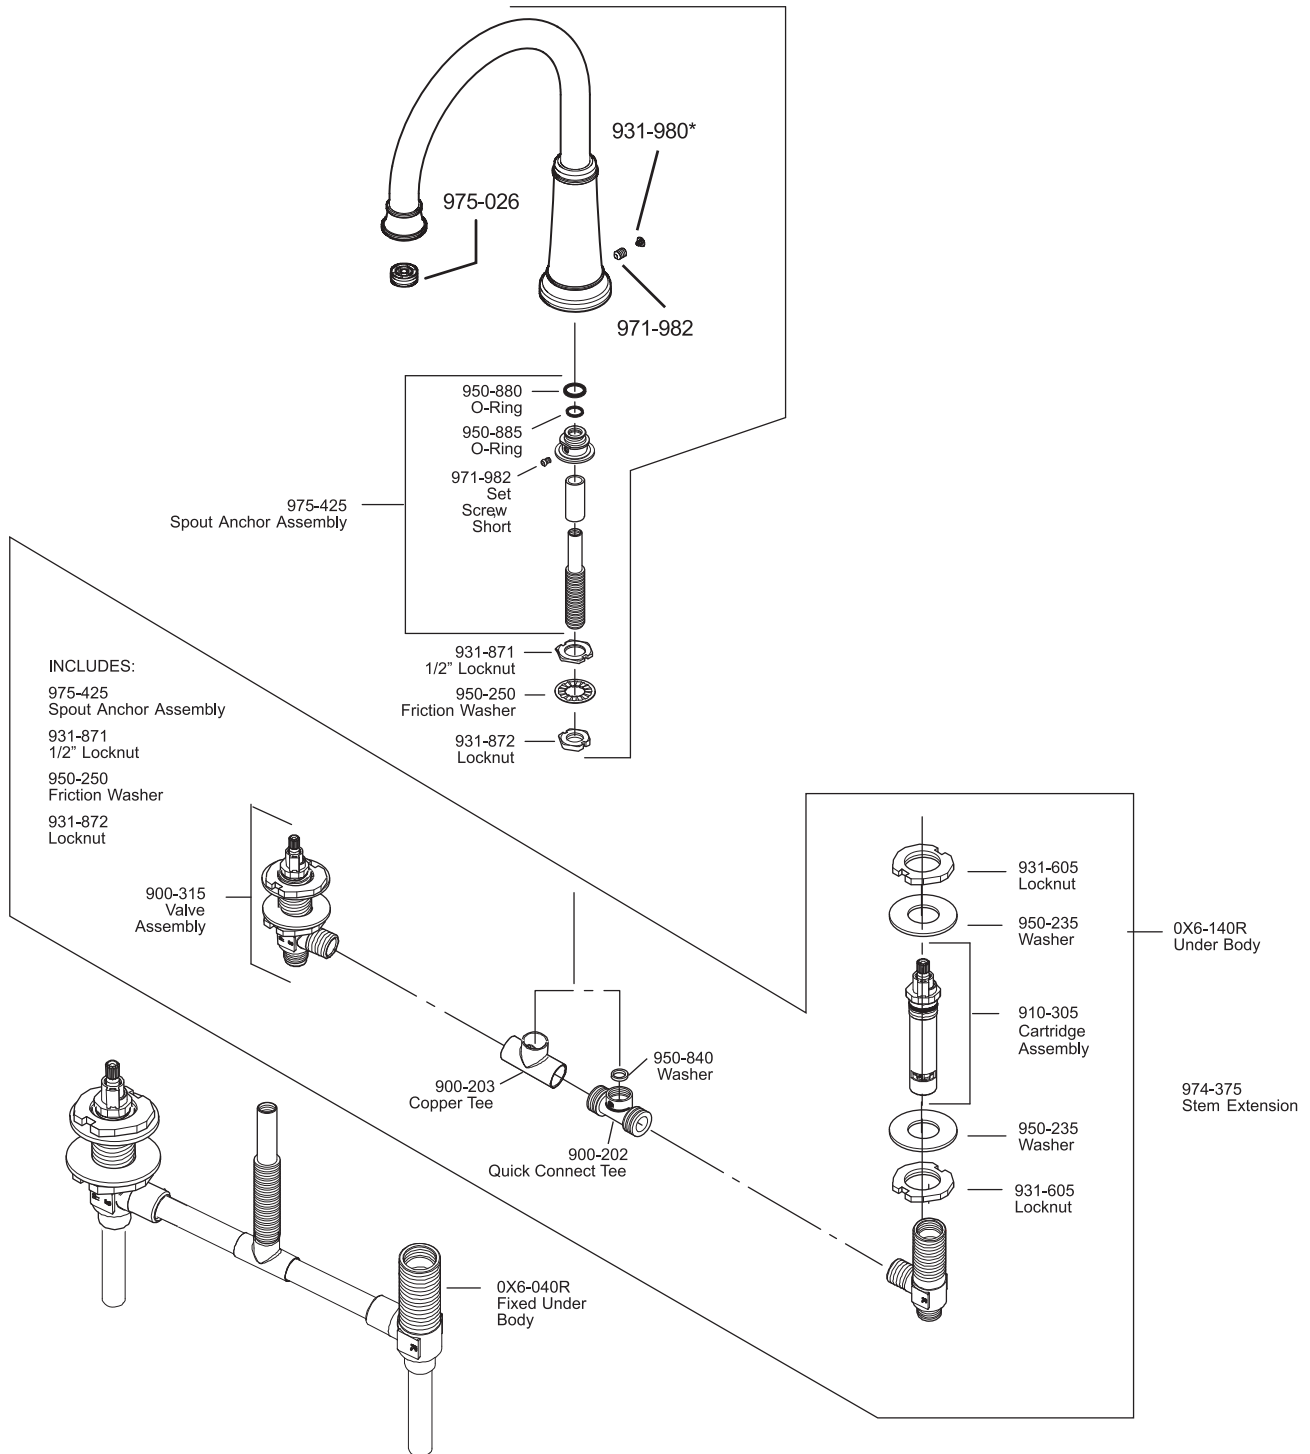

PARTS EXPLOSION

RT6 Series Ashfield™ Spout

BODIES AND HHL HUB AND HANDLE TRIM KITS SUPPLIED SEPARATELY

FINISHES * Indicates Finish

A Polished Chrome	M Almond	U Rustic Bronze
B Black	N Antique Bronze	V PVD Polished Brass
E Rustic Pewter	P Polished Brass	W White
D PVD Polished Nickel	Q Satin Brass	Y Tuscan Bronze
J PVD Brushed Nickel	R Copper	Z Oil-Rubbed Bronze
K Satin Nickel	S Stainless Steel	
L Satin Stainless	T Biscuit	

All finishes not available on all parts

Pfister™