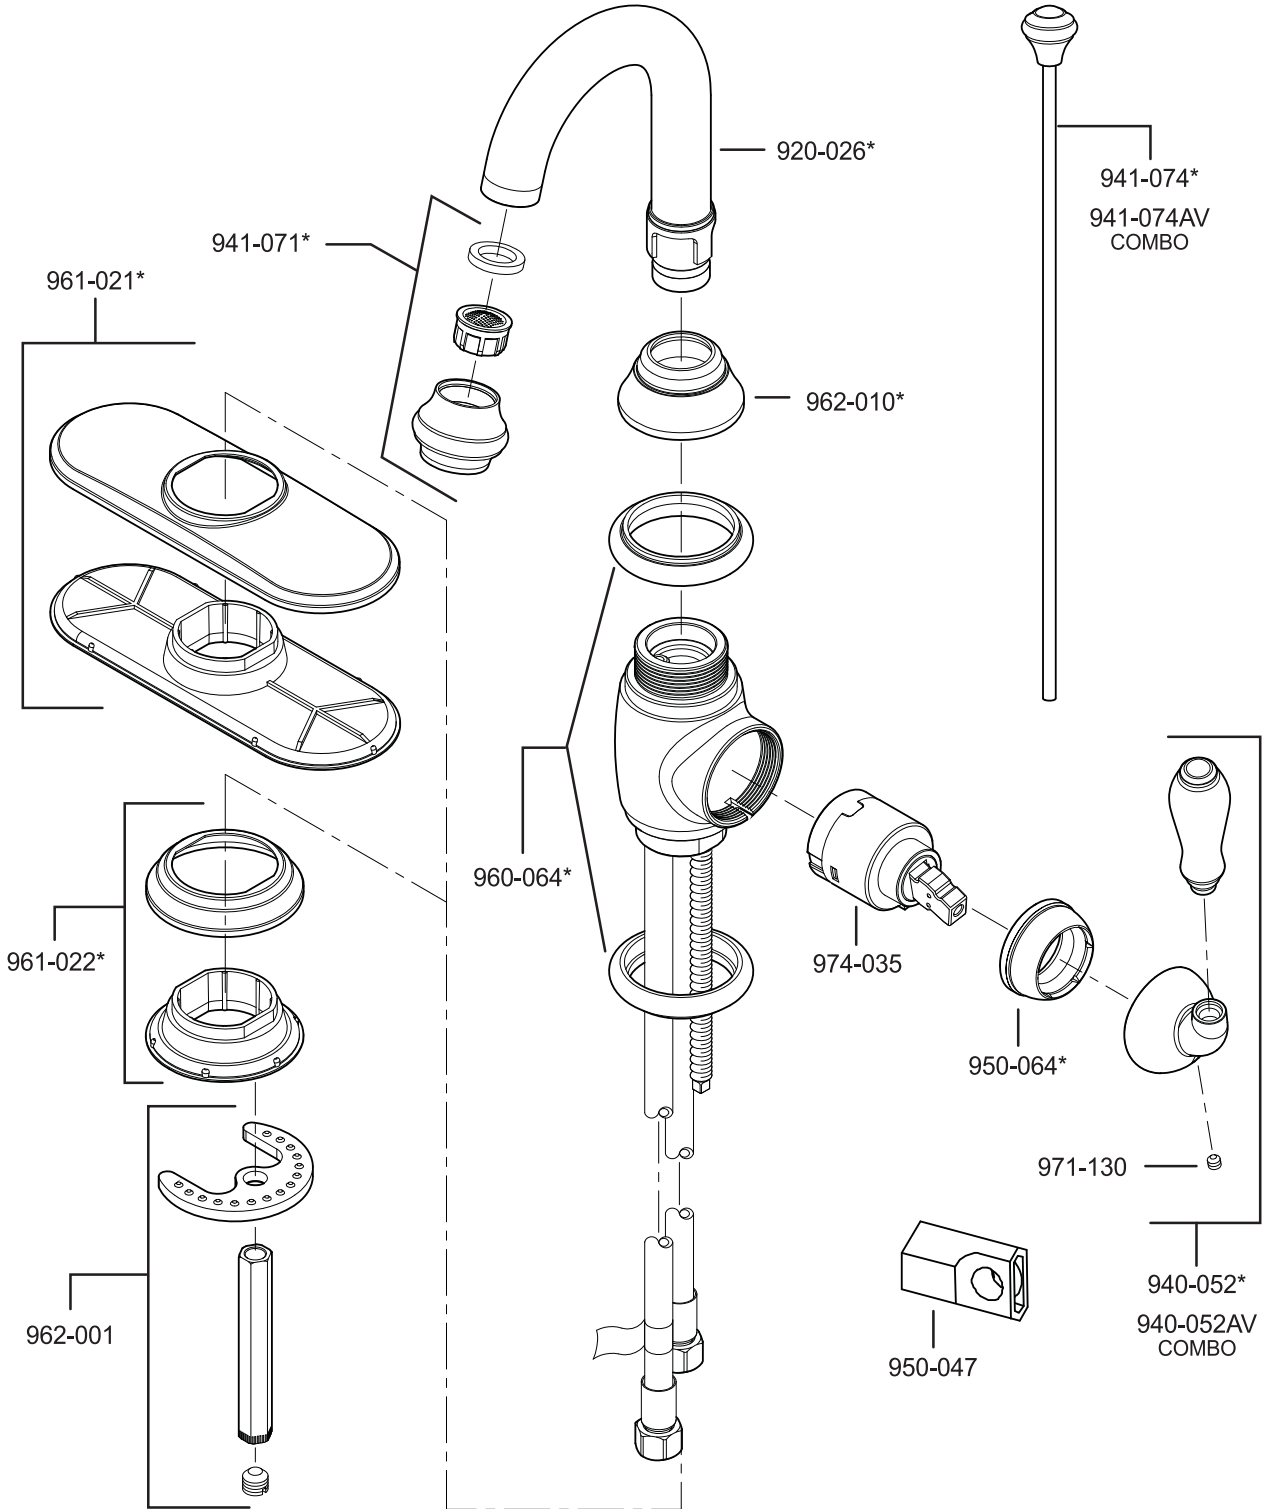

PARTS EXPLOSION

42 Series Savannah® 4" Centerset Lavatory Faucet

FINISHES * Indicates Finish

A Polished Chrome	M Almond	U Rustic Bronze
B Black	N Antique Bronze	V PVD Polished Brass
E Rustic Pewter	P Polished Brass	W White
D PVD Polished Nickel	Q Satin Brass	Y Tuscan Bronze
J PVD Brushed Nickel	R Copper	Z Oil-Rubbed Bronze
K Satin Nickel	S Stainless Steel	
L Satin Stainless	T Biscuit	

All finishes not available on all parts

Pfister™