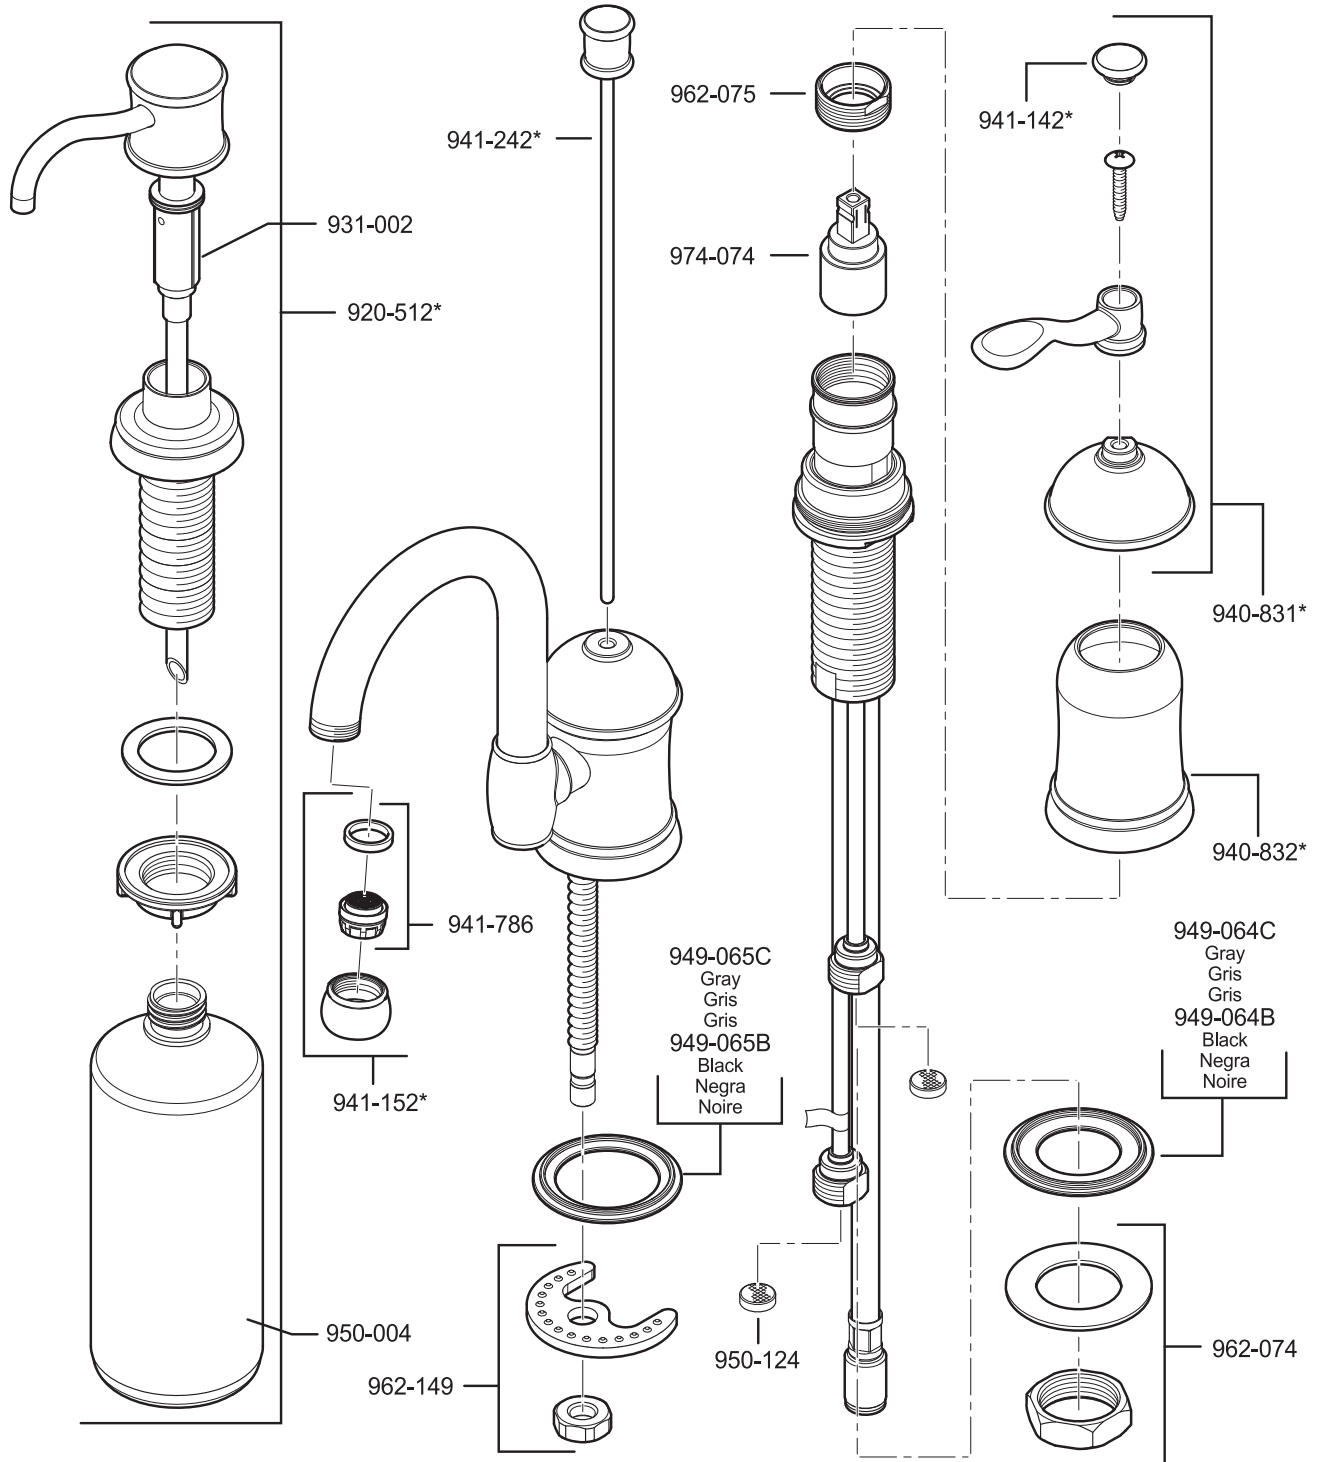

PARTS EXPLOSION

49 Series Amherst™ 8"-15" Widespread Lavatory Faucet

FINISHES * Indicates Finish

A Polished Chrome	L Satin Stainless	T Biscuit
B Black	M Almond	U Rustic Bronze
D PVD Polished Nickel	N Antique Bronze	V PVD Polished Brass
E Rustic Pewter	P Polished Brass	W White
J PVD Brushed Nickel	Q Satin Brass	Y Tuscan Bronze
G Velvet Aged Bronze	R Copper	Z Oil-Rubbed Bronze
K Satin Nickel	S Stainless Steel	

All finishes not available on all parts

Pfister™