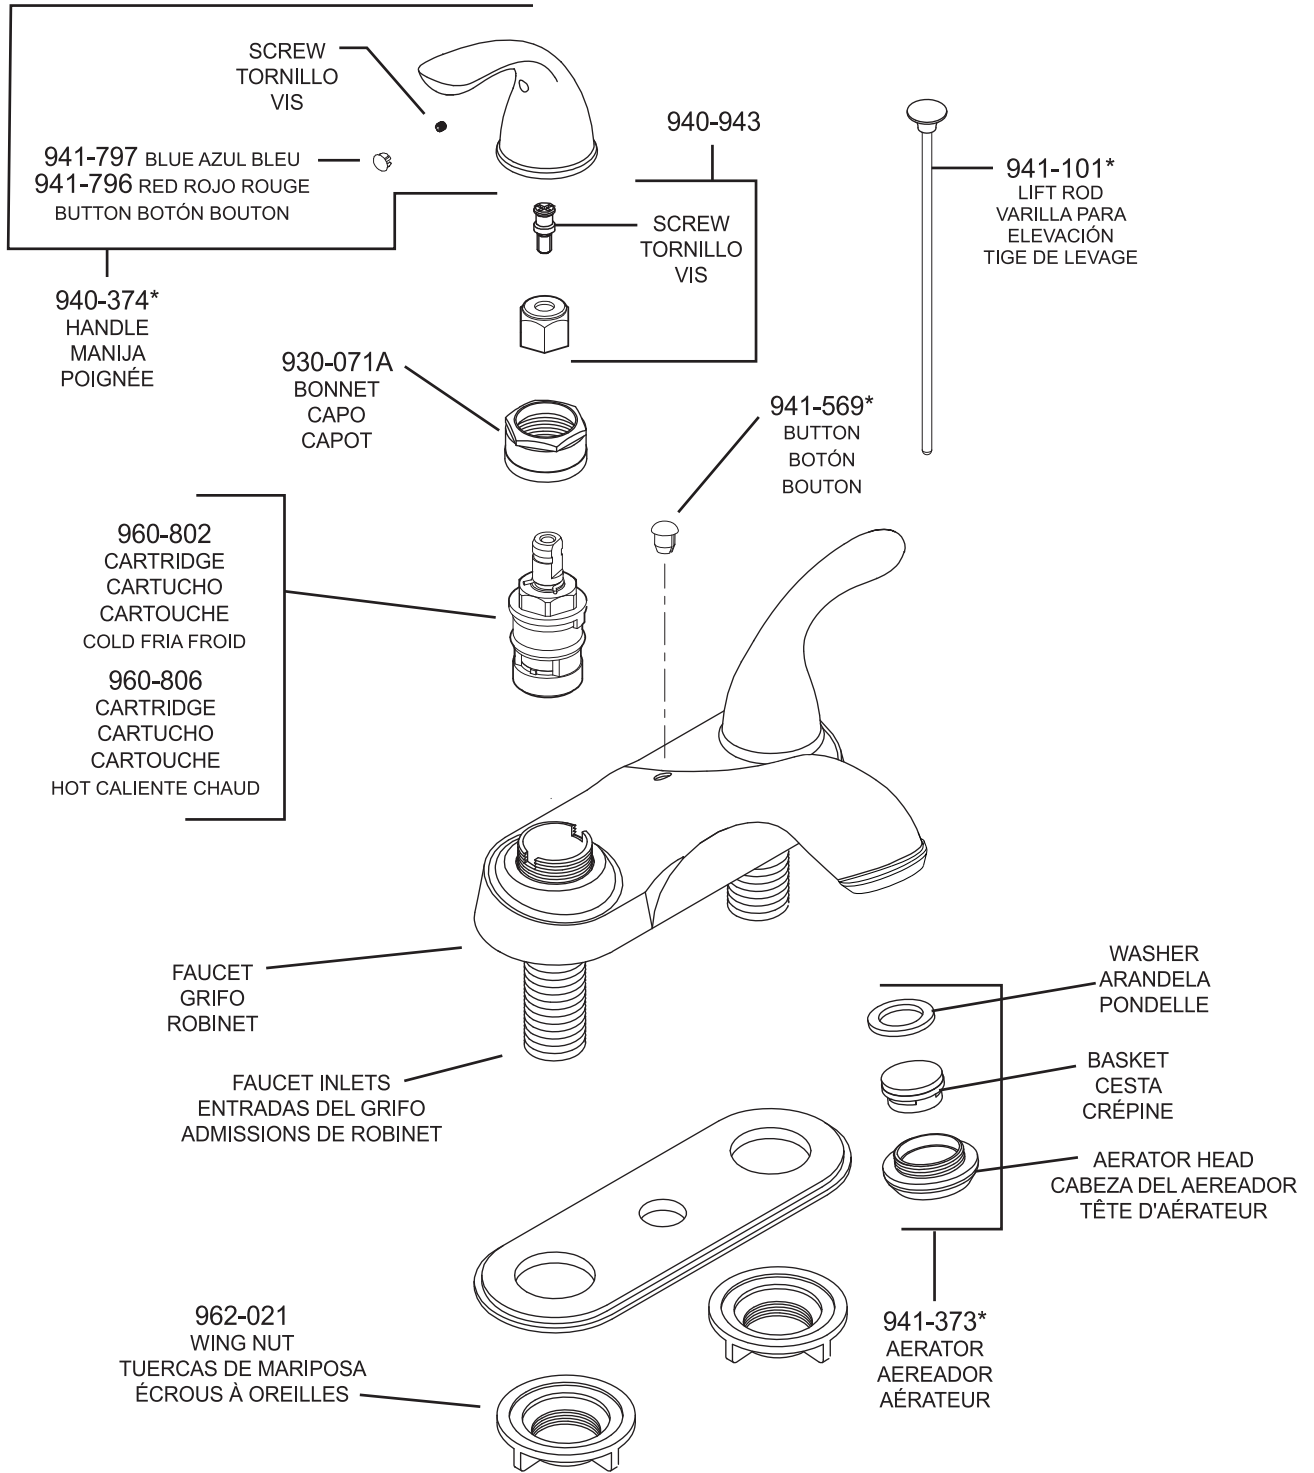

PARTS EXPLOSION

143 Pfister Series™ 2 Handle, Centerset Lavatory Faucet

FINISHES * Indicates Finish

A Polished Chrome	M Almond	U Rustic Bronze
B Black	N Antique Bronze	V PVD Polished Brass
E Rustic Pewter	P Polished Brass	W White
D PVD Polished Nickel	Q Satin Brass	Y Tuscan Bronze
J PVD Brushed Nickel	R Copper	Z Oil-Rubbed Bronze
K Satin Nickel	S Stainless Steel	
L Satin Stainless	T Biscuit	

All finishes not available on all parts

Pfister™