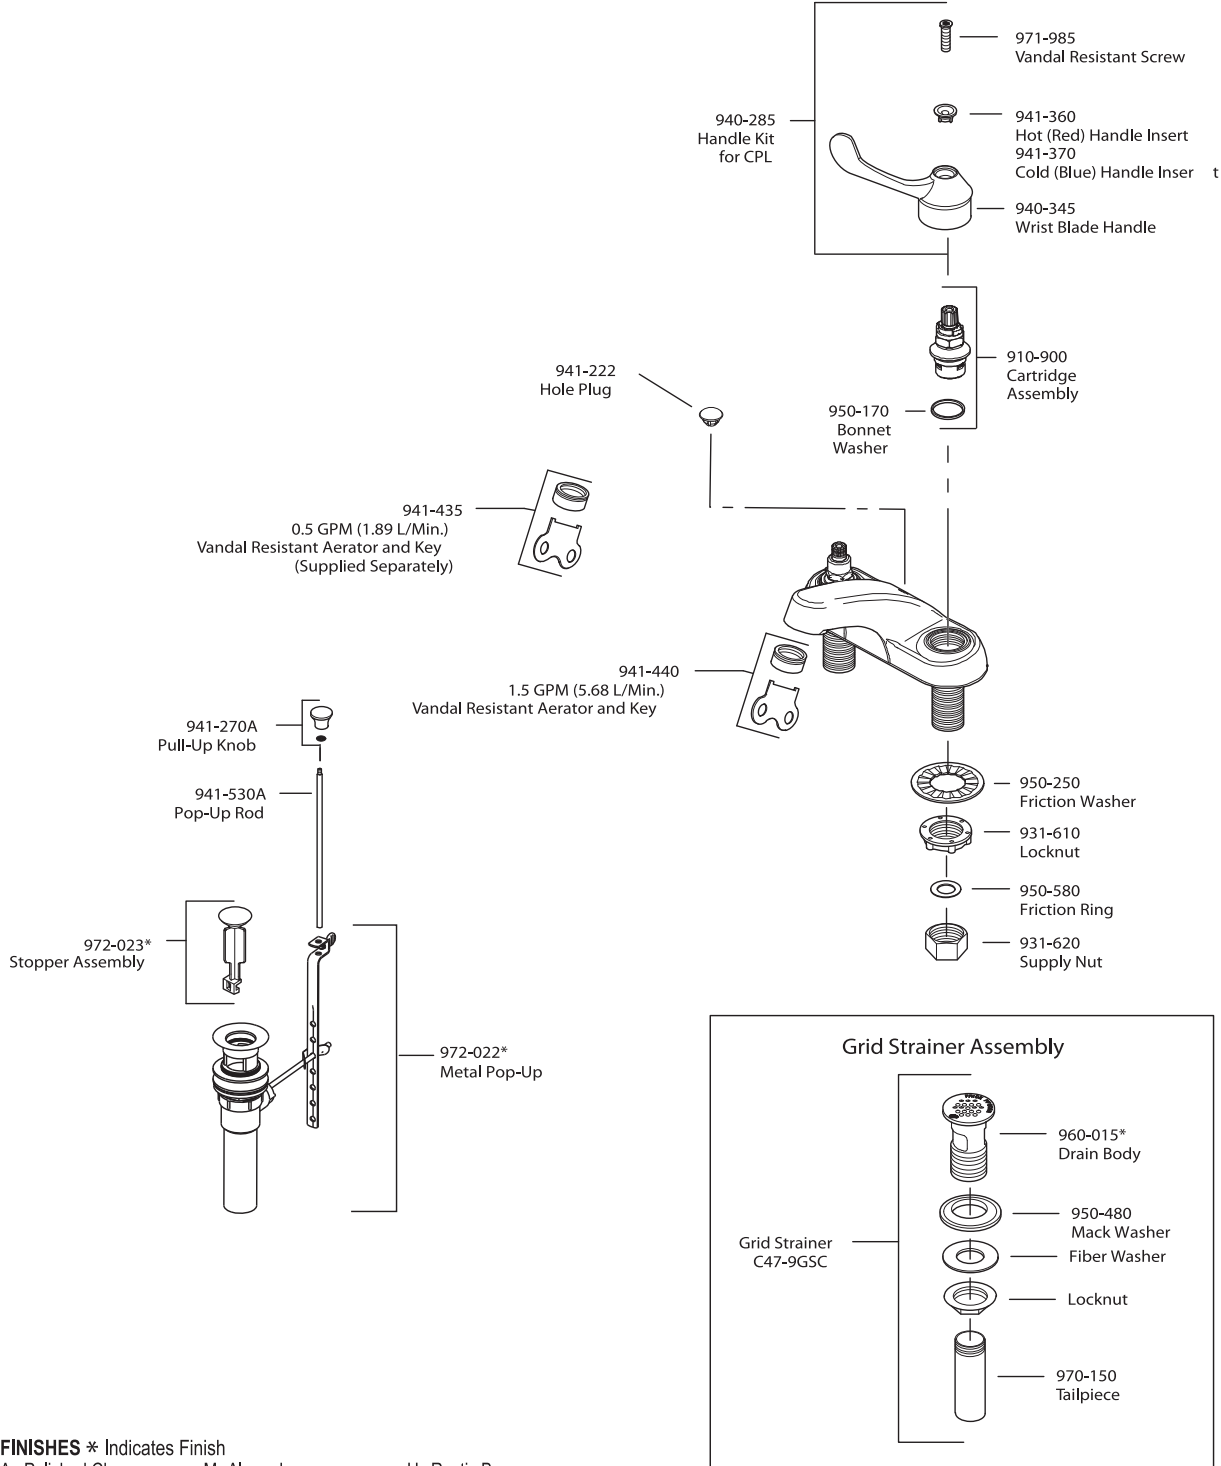

PARTS EXPLOSION

43 Series CPL® 4" Centerset Lavatory Faucet

1. **FINISHES** * Indicates Finish

A Polished Chrome	M Almond	U Rustic Bronze
B Black	N Antique Bronze	V PVD Polished Brass
E Rustic Pewter	P Polished Brass	W White
D PVD Polished Nickel	Q Satin Brass	Y Tuscan Bronze
J PVD Brushed Nickel	R Copper	Z Oil-Rubbed Bronze
K Satin Nickel	S Stainless Steel	
L Satin Stainless	T Biscuit	

All finishes not available on all parts