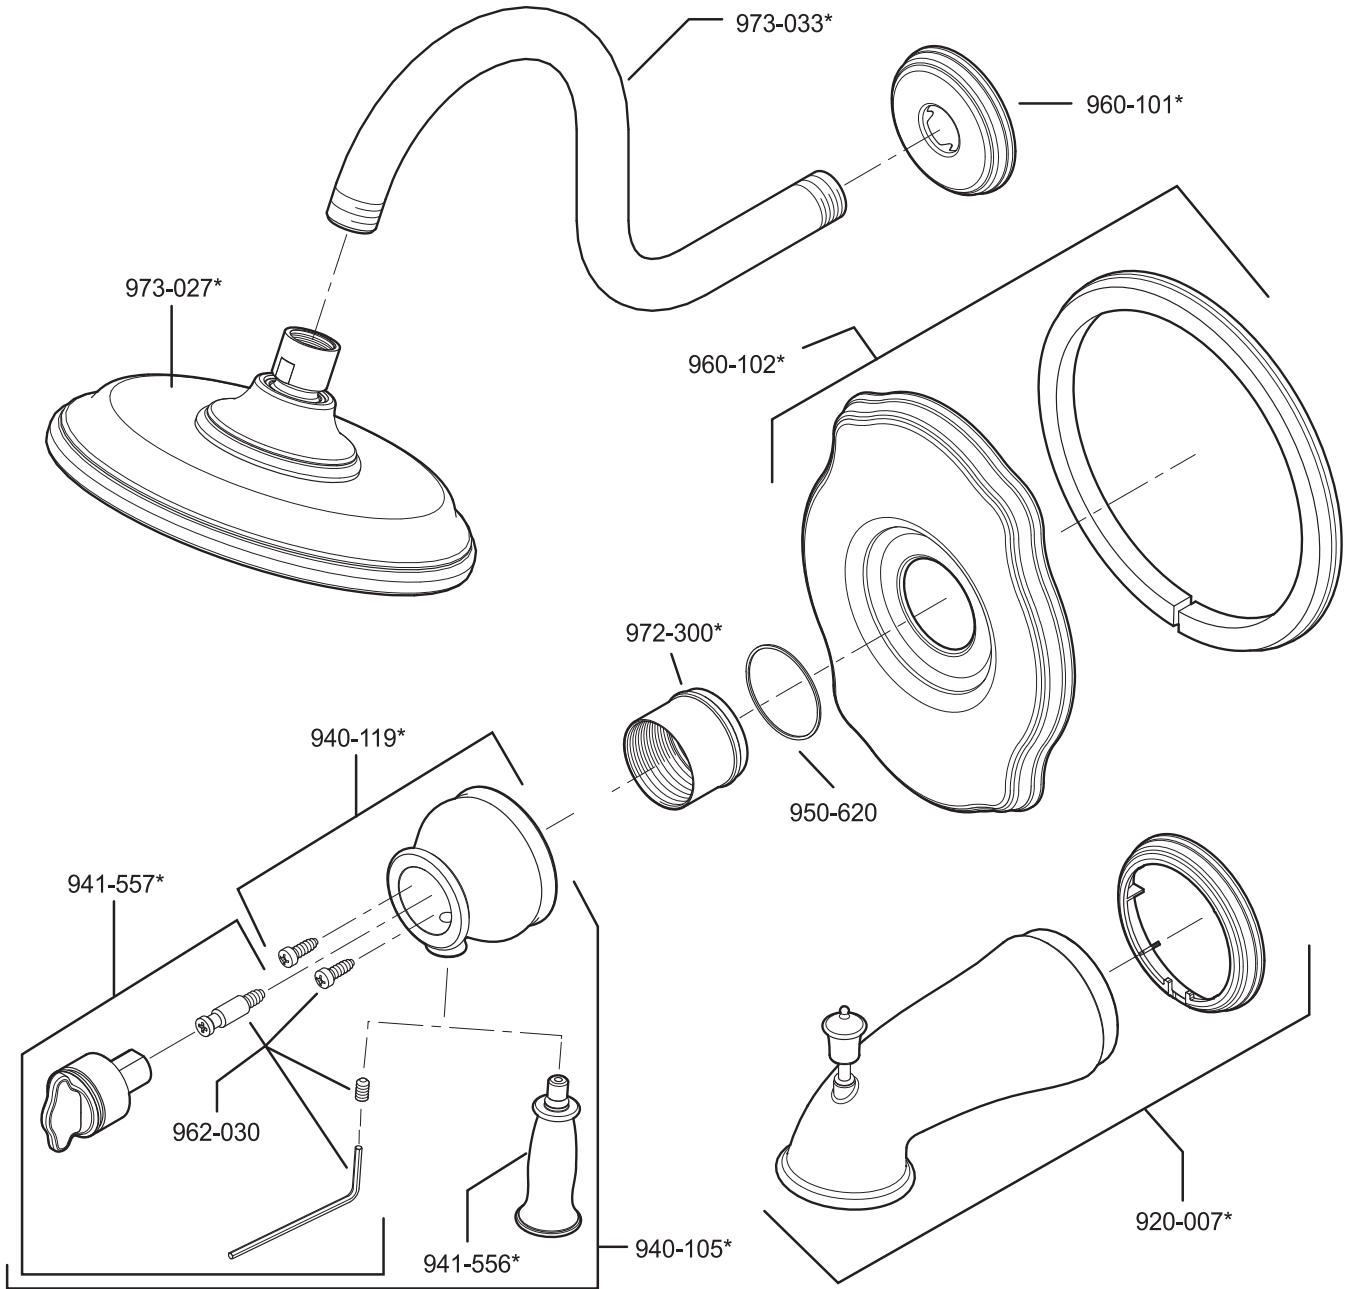

PARTS EXPLOSION

808-VT

A	Polished Chrome	Cromo Pulido	Chrome Poli
J	PVD Brushed Nickel	PVD Niquel Cepillado	PVD Nickel Brosse
Y	Tuscan Bronze	Bronze Toscano	Bronze Le Toscan

Pfister™