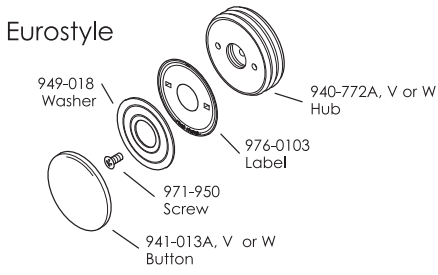

PARTS EXPLOSION

08/09 Series Tub & Shower Trim Kits

940-995*	Solid Brass	
940-996VA	Chrome Lever, Brass End	
940-996AK	Brushed Nickel Lever, Chrome End	
940-996PK	Brushed Nickel Lever, Brass End	
940-996AW	White Lever, Chrome End	
940-994A or V	Oak Wood	
940-900A or V	Acrylic	
940-991A or V	Porcelain, White	
940-992V	Porcelain, Green	
940-993A	Porcelain, Black	
940-905A or V	Swirl Acrylic	

1. **FINISHES * Indicates Finish**

A Polished Chrome	M Almond	U Rustic Bronze
B Black	N Antique Bronze	V PVD Polished Brass
E Rustic Pewter	P Polished Brass	W White
D PVD Polished Nickel	Q Satin Brass	Y Tuscan Bronze
J PVD Brushed Nickel	R Copper	Z Oil-Rubbed Bronze
K Satin Nickel	S Stainless Steel	
L Satin Stainless	T Biscuit	

All finishes not available on all parts