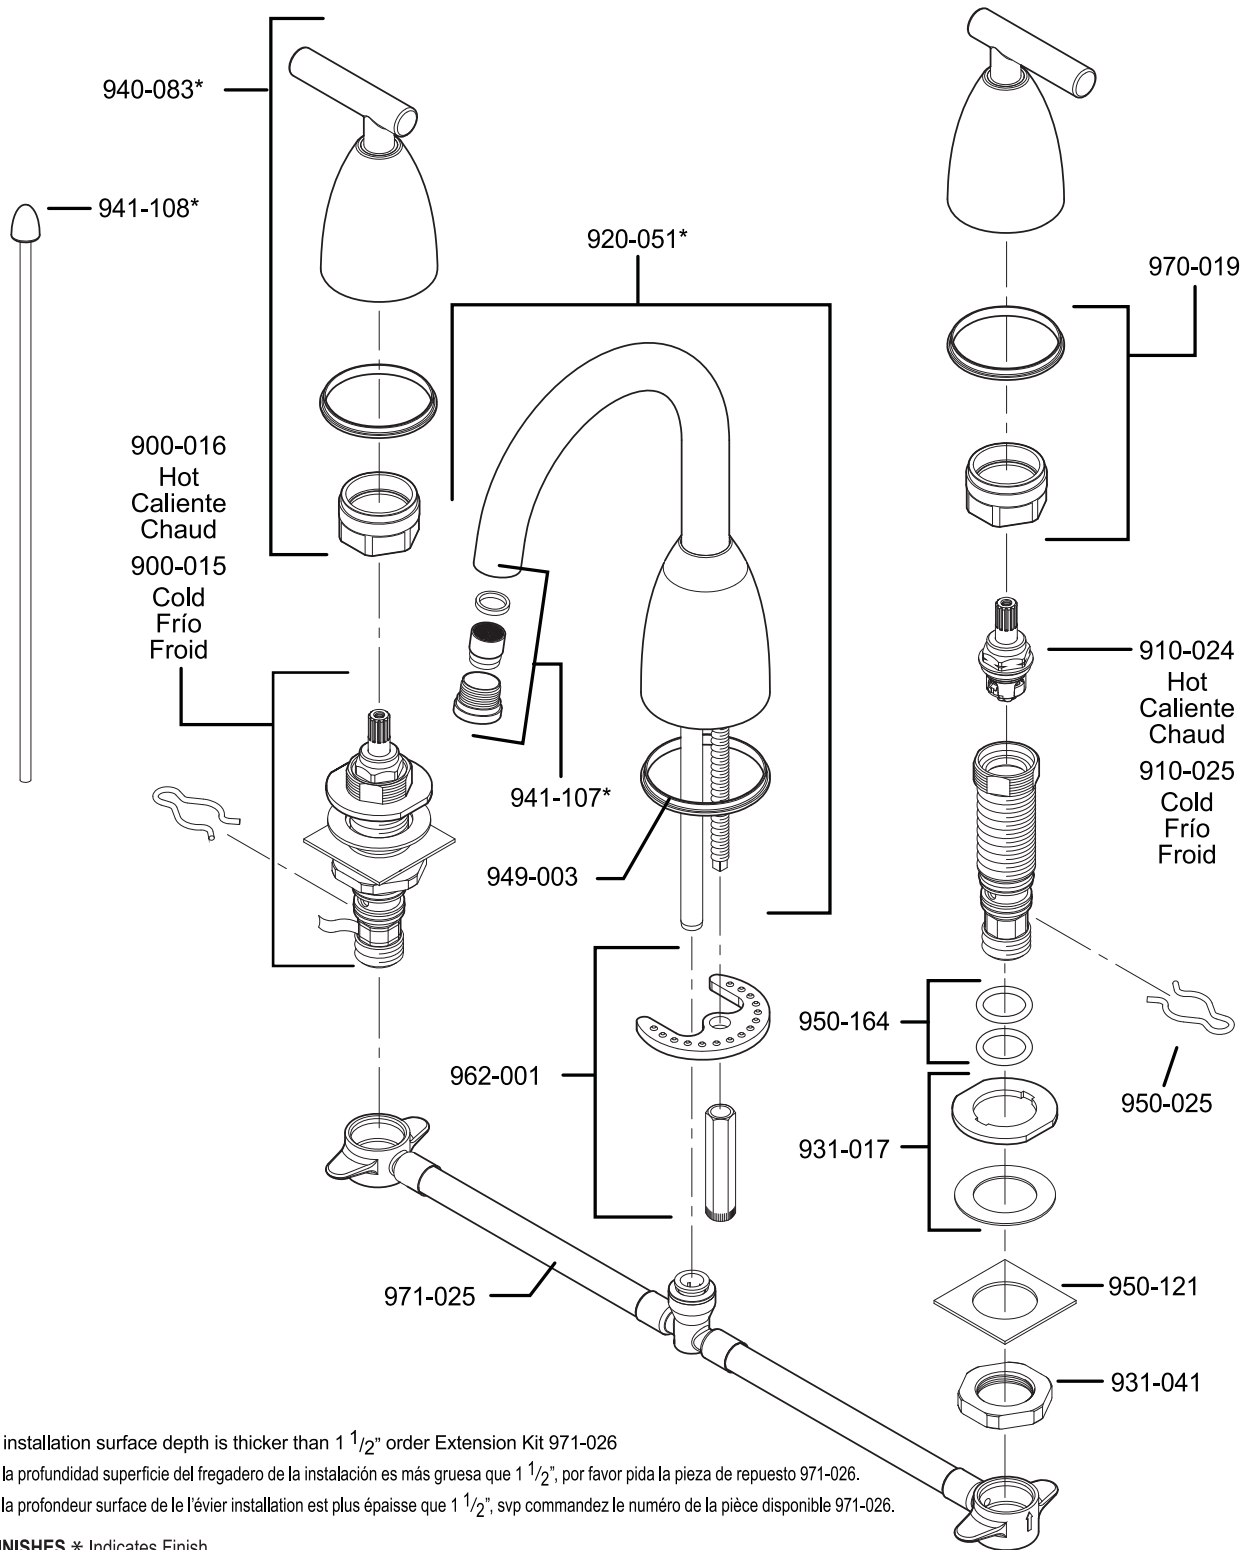

PARTS EXPLOSION

49 Series Contempra™ 8"-15" Widespread Lavatory Faucet

If installation surface depth is thicker than 1 1/2" order Extension Kit 971-026

Si la profundidad superficie del fregadero de la instalación es más gruesa que 1 1/2", por favor pida la pieza de repuesto 971-026.

Si la profondeur surface de le l'évier installation est plus épaisse que 1 1/2", svp commandez le numéro de la pièce disponible 971-026.

FINISHES * Indicates Finish

A Polished Chrome	M Almond	U Rustic Bronze
B Black	N Antique Bronze	V PVD Polished Brass
E Rustic Pewter	P Polished Brass	W White
D PVD Polished Nickel	Q Satin Brass	Y Tuscan Bronze
J PVD Brushed Nickel	R Copper	Z Oil-Rubbed Bronze
K Satin Nickel	S Stainless Steel	
L Satin Stainless	T Biscuit	

All finishes not available on all parts

Pfister™