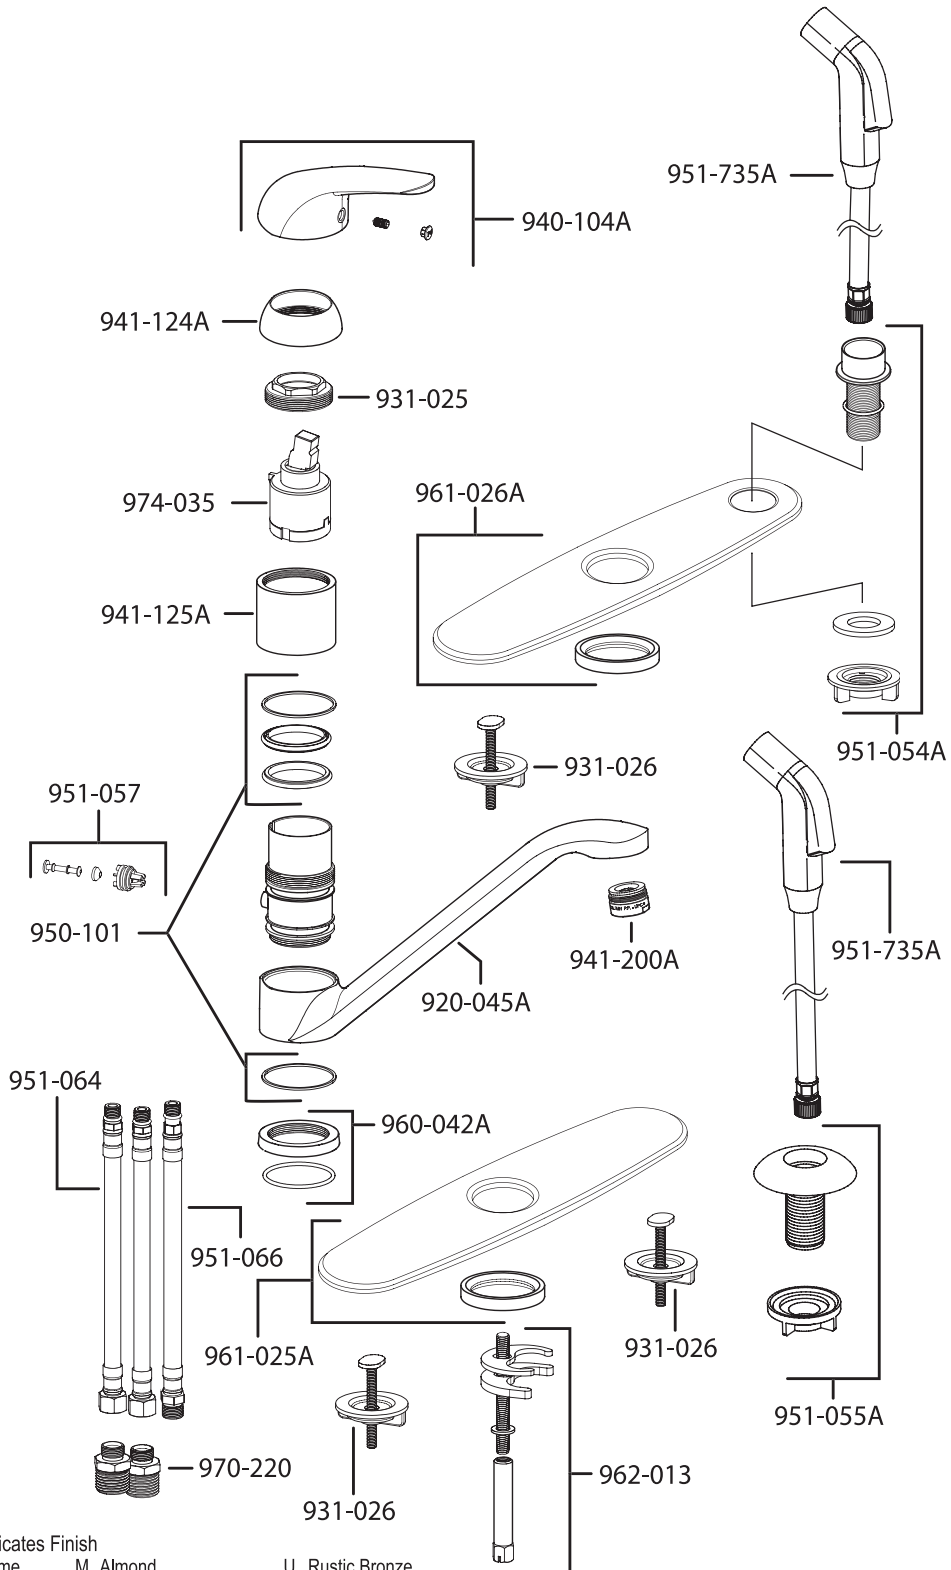

PARTS EXPLOSION

Professional Series 2 Single Control Kitchen Faucet

FINISHES * Indicates Finish

A Polished Chrome	M Almond	U Rustic Bronze
B Black	N Antique Bronze	V PVD Polished Brass
E Rustic Pewter	P Polished Brass	W White
D PVD Polished Nickel	Q Satin Brass	Y Tuscan Bronze
J PVD Brushed Nickel	R Copper	Z Oil-Rubbed Bronze
K Satin Nickel	S Stainless Steel	
L Satin Stainless	T Biscuit	

All finishes not available on all parts

Pfister™