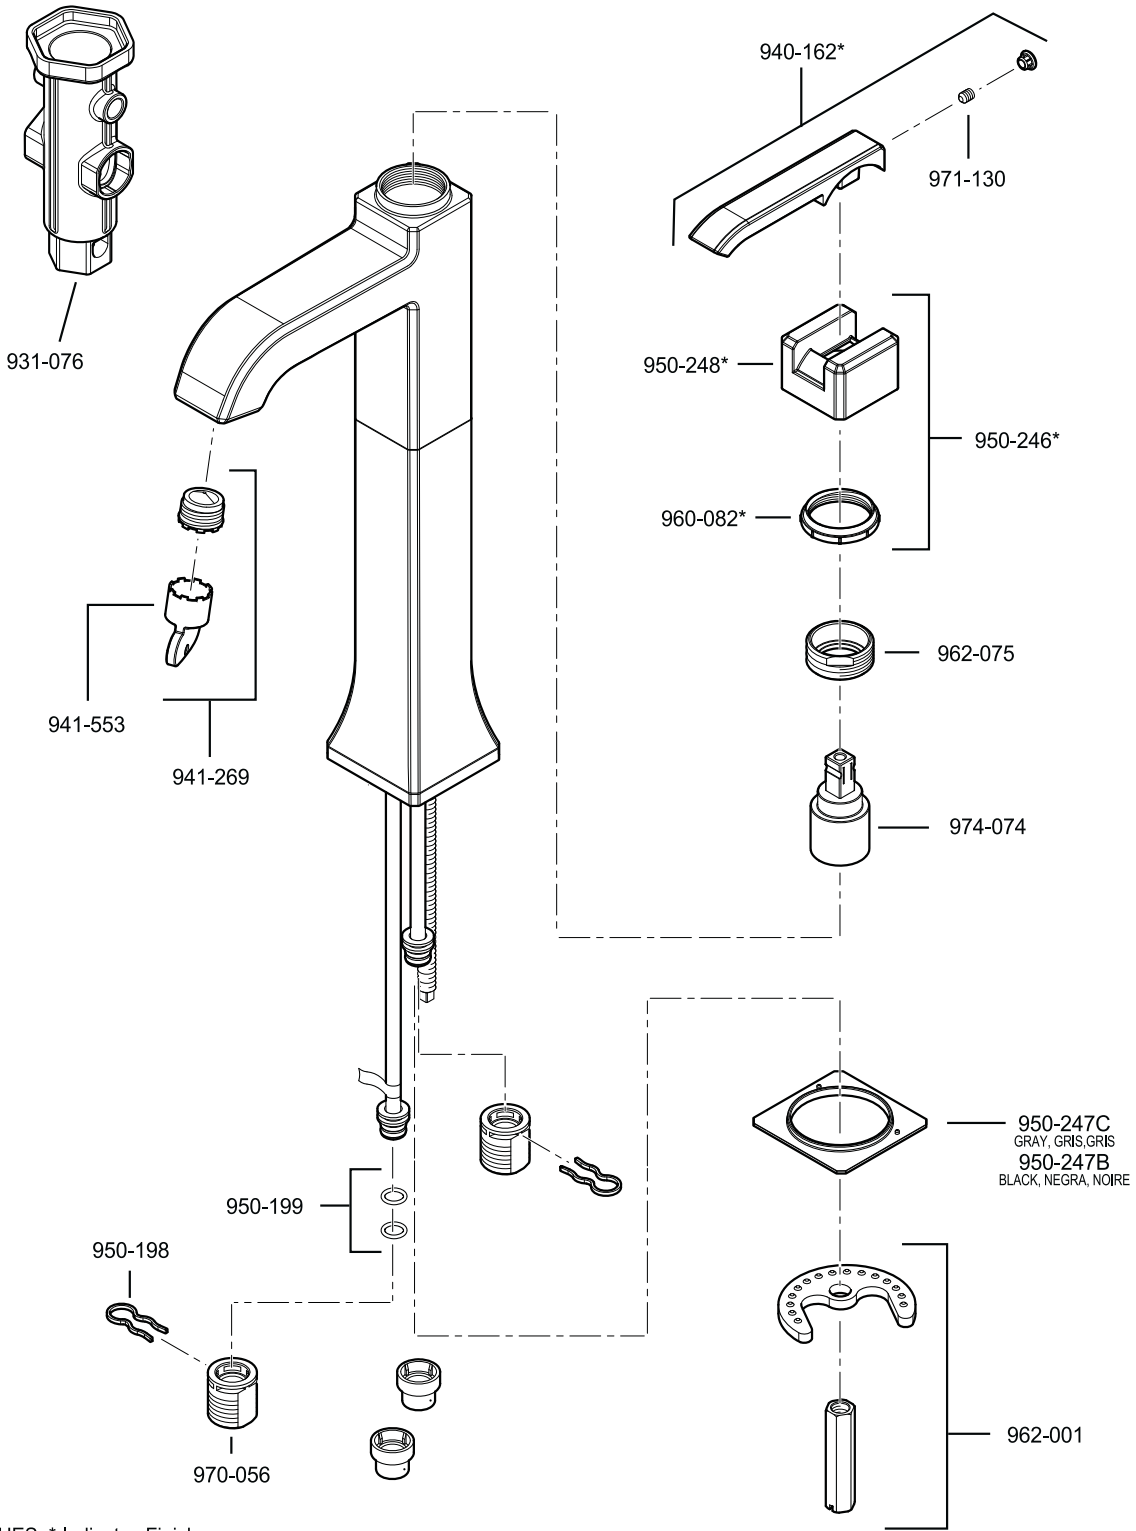

PARTS EXPLOSION

40 Series Park Avenue™ Single Control Vessel Lavatory Faucet

FINISHES * Indicates Finish

A Polished Chrome	K Satin Nickel	U Rustic Bronze
B Black	L Satin Stainless Steel	V PVD Polished Brass
C Light Gray	P Polished Brass	W White
D PVD Polished Nickel	Q Fired Copper	Y Tuscan Bronze
E Rustic Pewter	R Antique Copper	AB Aged Brass
G Velvet Aged Bronze	S Stainless Steel	MC Midnight Chrome
J PVD Brushed Nickel	T Biscuit	

All finishes not available on all parts

Pfister™