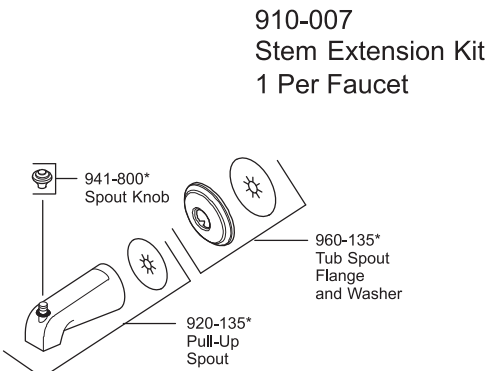

O-Ring

CAUTION: Be sure to position Valve Body correctly in wall, "SHOWER" marking up and "TUB" marking down.

- FINISHES * Indicates Finish**
- | | | |
|-----------------------|-------------------|----------------------|
| A Polished Chrome | M Almond | U Rustic Bronze |
| B Black | N Antique Bronze | V PVD Polished Brass |
| E Rustic Pewter | P Polished Brass | W White |
| D PVD Polished Nickel | Q Satin Brass | Y Tuscan Bronze |
| J PVD Brushed Nickel | R Copper | Z Oil-Rubbed Bronze |
| K Satin Nickel | S Stainless Steel | |
| L Satin Stainless | T Biscuit | |