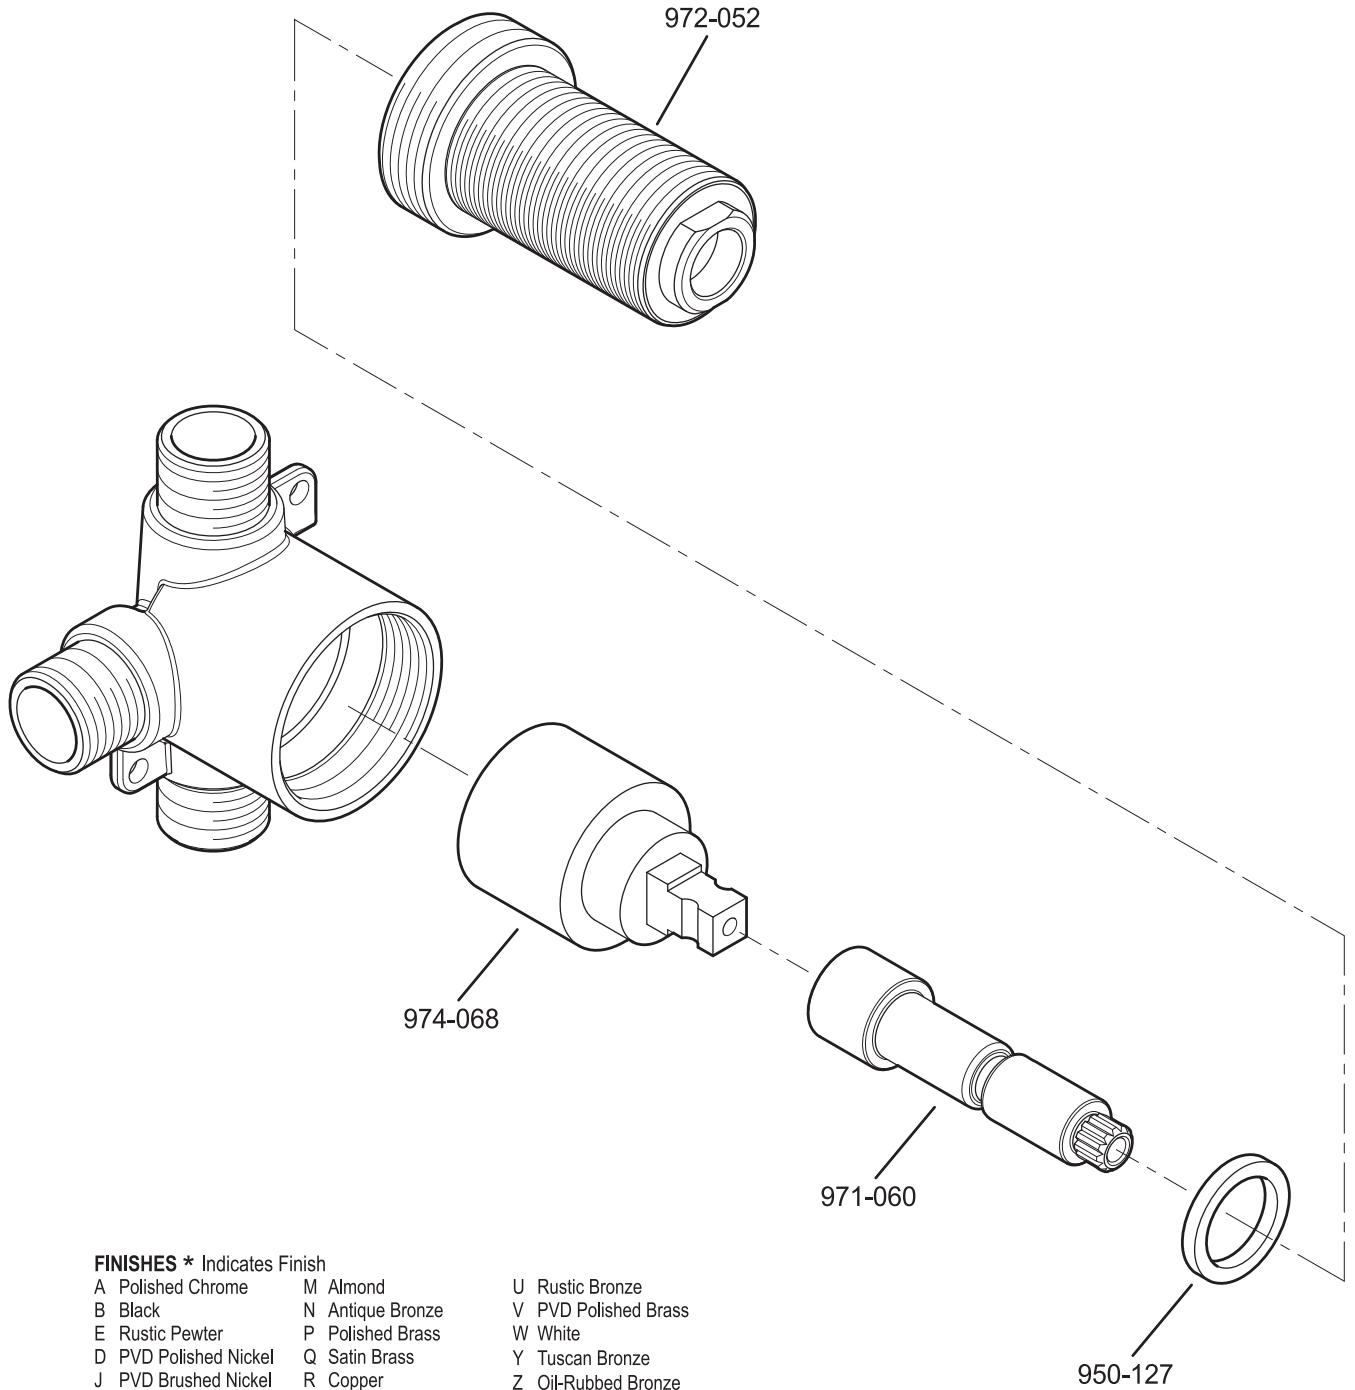

PARTS EXPLOSION

15 Series Kenzo™ In-Wall Diverter Valve

FINISHES * Indicates Finish

A Polished Chrome	M Almond	U Rustic Bronze
B Black	N Antique Bronze	V PVD Polished Brass
E Rustic Pewter	P Polished Brass	W White
D PVD Polished Nickel	Q Satin Brass	Y Tuscan Bronze
J PVD Brushed Nickel	R Copper	Z Oil-Rubbed Bronze
K Satin Nickel	S Stainless Steel	
L Satin Stainless	T Biscuit	

All finishes not available on all parts