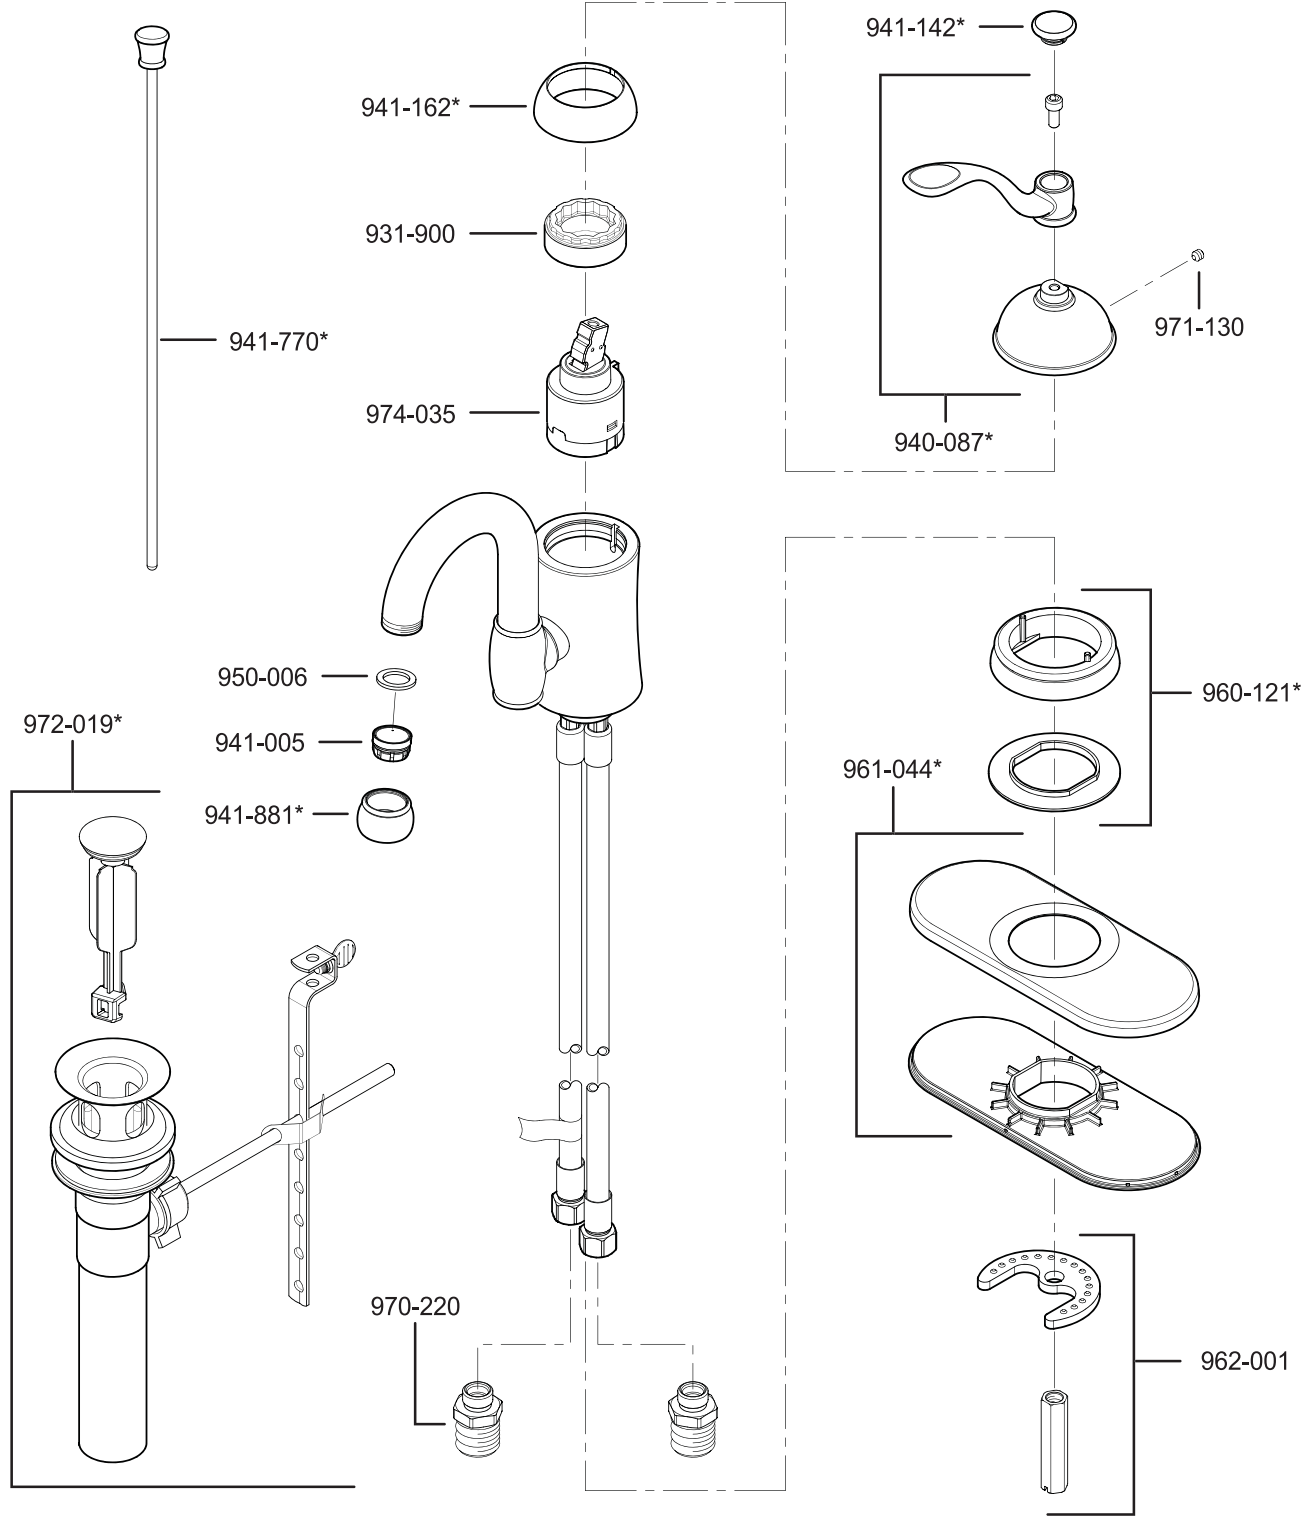

PARTS EXPLOSION

42 Series Amherst™ 4" Centerset Lavatory Faucet

1. **FINISHES * Indicates Finish**

A Polished Chrome	M Almond	U Rustic Bronze
B Black	N Antique Bronze	V PVD Polished Brass
E Rustic Pewter	P Polished Brass	W White
D PVD Polished Nickel	Q Satin Brass	Y Tuscan Bronze
J PVD Brushed Nickel	R Copper	Z Oil-Rubbed Bronze
K Satin Nickel	S Stainless Steel	
L Satin Stainless	T Biscuit	

3. All finishes not available on all parts