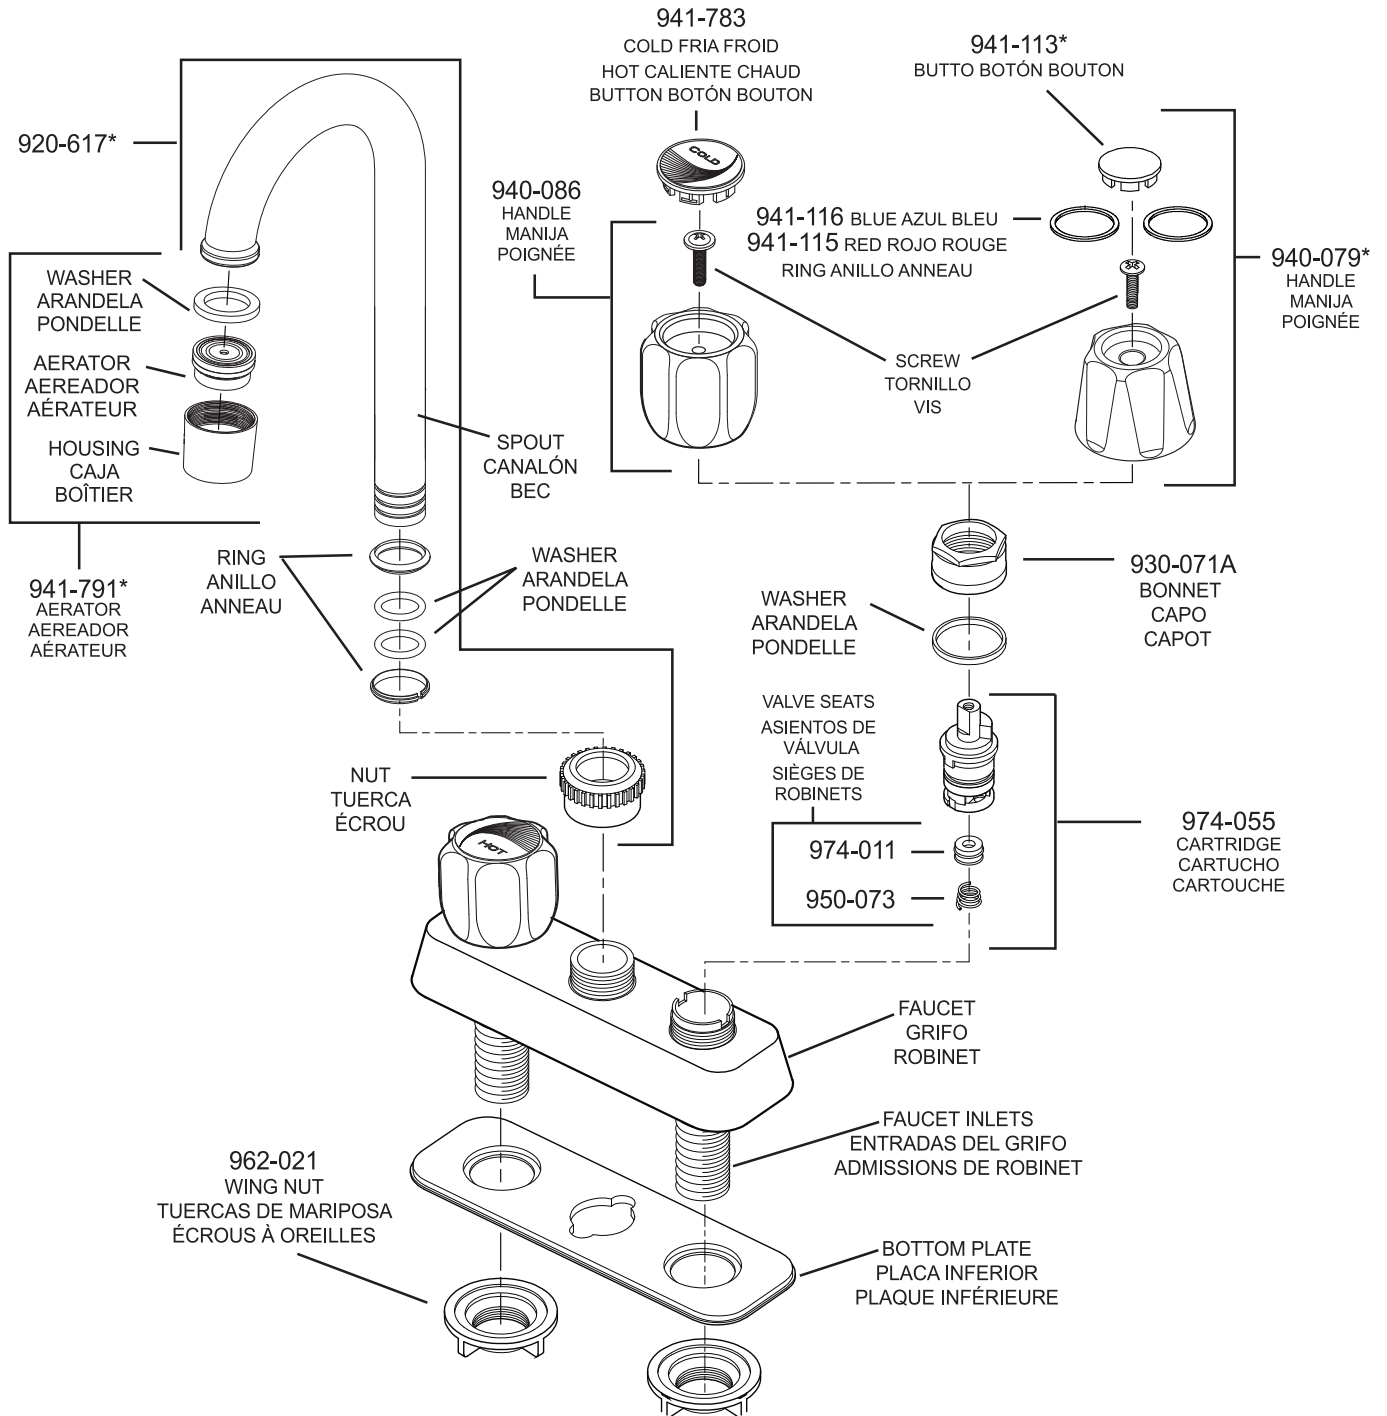

PARTS EXPLOSION

171 Pfister Series™ Bar/Kitchen Island Faucet

FINISHES * Indicates Finish

A Polished Chrome	M Almond	U Rustic Bronze
B Black	N Antique Bronze	V PVD Polished Brass
E Rustic Pewter	P Polished Brass	W White
D PVD Polished Nickel	Q Satin Brass	Y Tuscan Bronze
J PVD Brushed Nickel	R Copper	Z Oil-Rubbed Bronze
K Satin Nickel	S Stainless Steel	
L Satin Stainless	T Biscuit	

All finishes not available on all parts

Pfister™