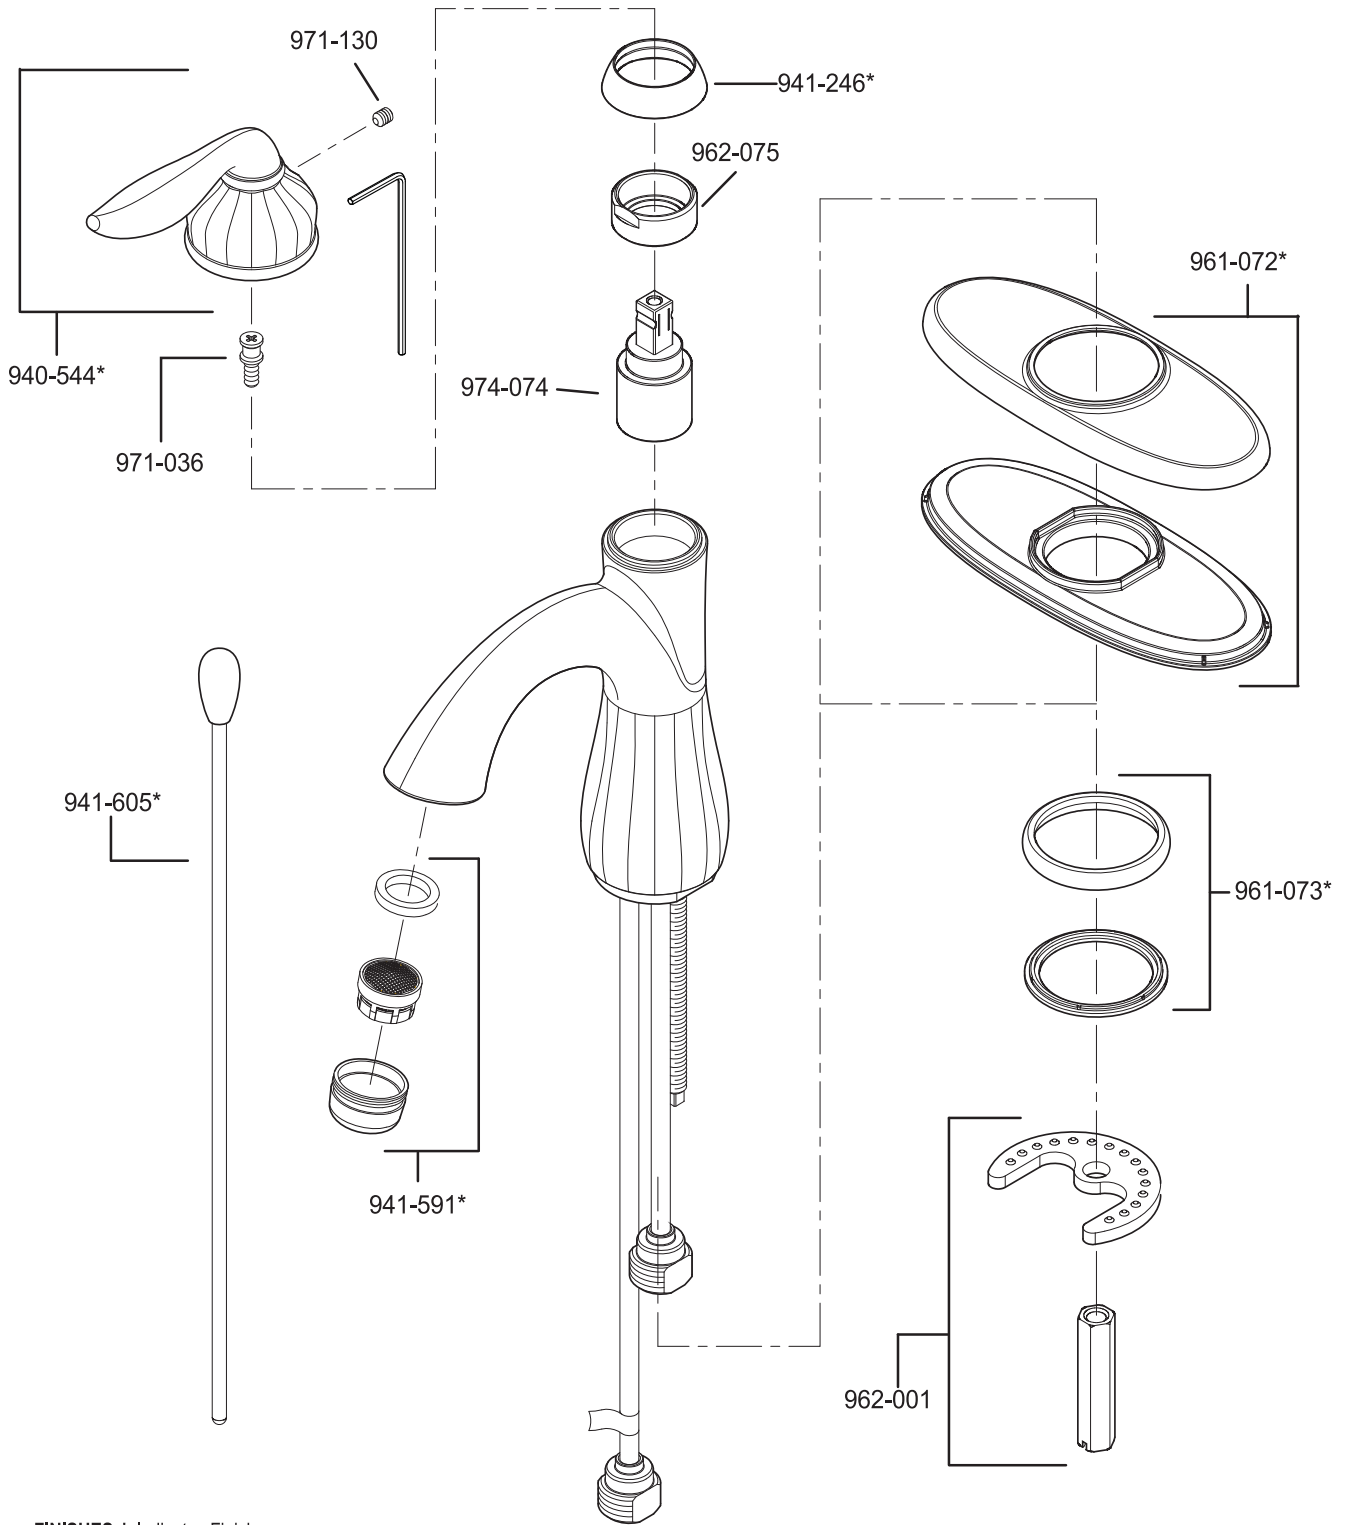

PARTS EXPLOSION

42 Series Sedona™ 4" Centerset Lavatory Faucet

FINISHES * Indicates Finish

A Polished Chrome	L Satin Stainless	T Biscuit
B Black	M Almond	U Rustic Bronze
D PVD Polished Nickel	N Antique Bronze	V PVD Polished Brass
E Rustic Pewter	P Polished Brass	W White
J PVD Brushed Nickel	Q Satin Brass	Y Tuscan Bronze
G Velvet Aged Bronze	R Copper	Z Oil-Rubbed Bronze
K Satin Nickel	S Stainless Steel	

All finishes not available on all parts

Pfister™