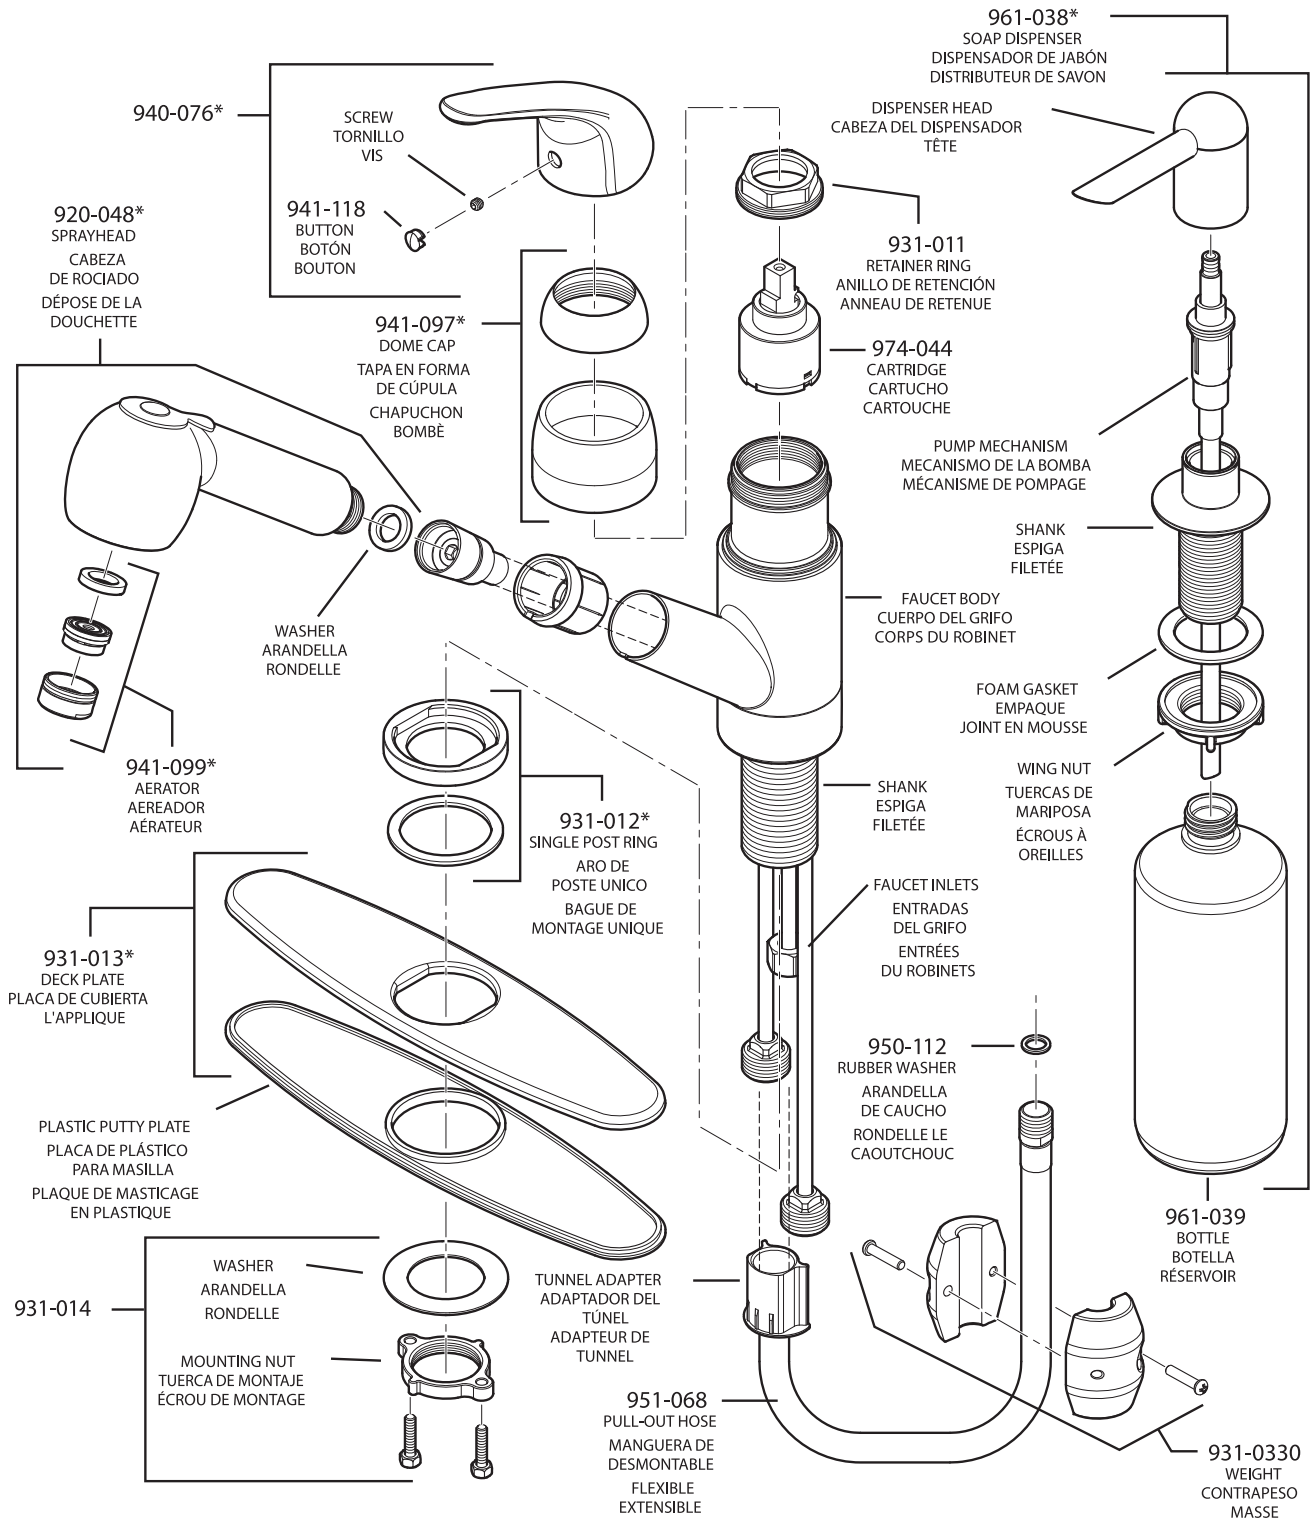

PARTS EXPLOSION

WKP Classic Series™ Kitchen Faucet

FINISHES * Indicates Finish

A Polished Chrome	L Satin Stainless	T Biscuit
B Black	M Almond	U Rustic Bronze
D PVD Polished Nickel	N Antique Bronze	V PVD Polished Brass
E Rustic Pewter	P Polished Brass	W White
J PVD Brushed Nickel	Q Satin Brass	Y Tuscan Bronze
G Velvet Aged Bronze	R Copper	Z Oil-Rubbed Bronze
K Satin Nickel	S Stainless Steel	

All finishes not available on all parts

Pfister™