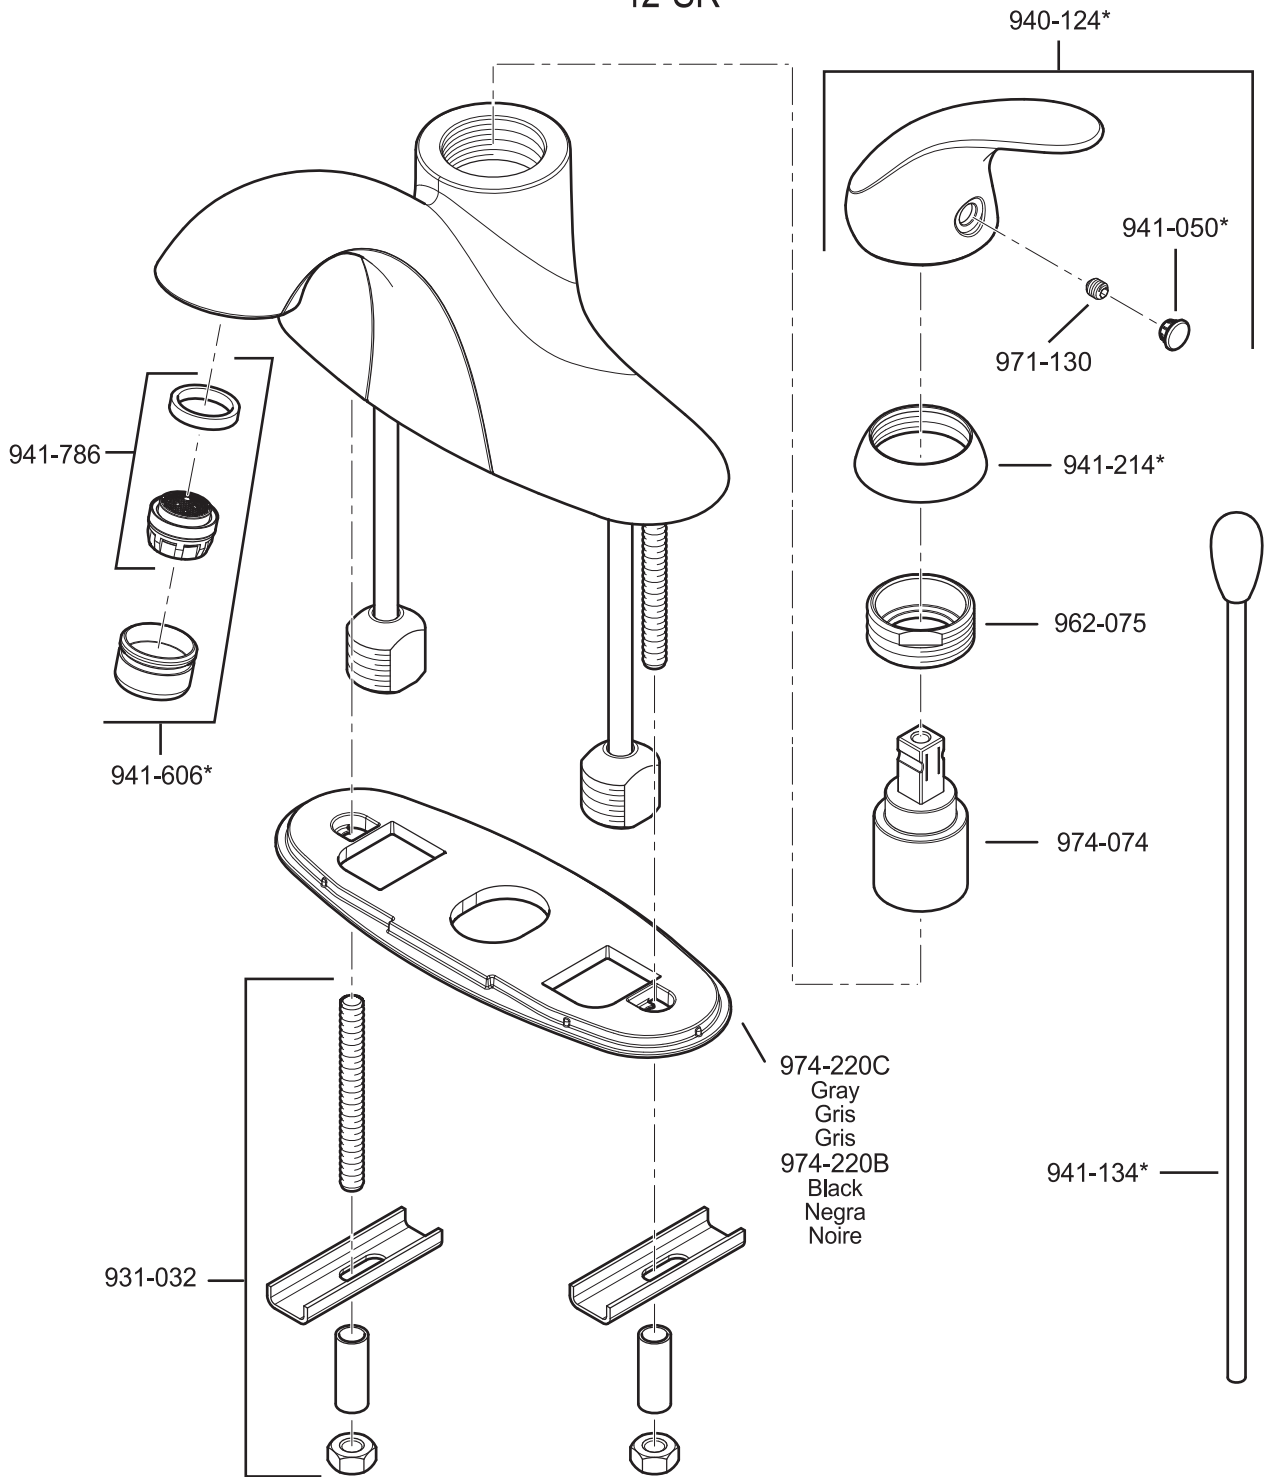

PARTS EXPLOSION

42-SR

A	Polished Chrome	Cromo Pulido	Chrome Poli
J	PVD Brushed Nickel	PVD Niquel Cepillado	PVD Nickel Brosse
Y	Tuscan Bronze	Bronce Toscano	Bronze Le Toscan

Pfister™