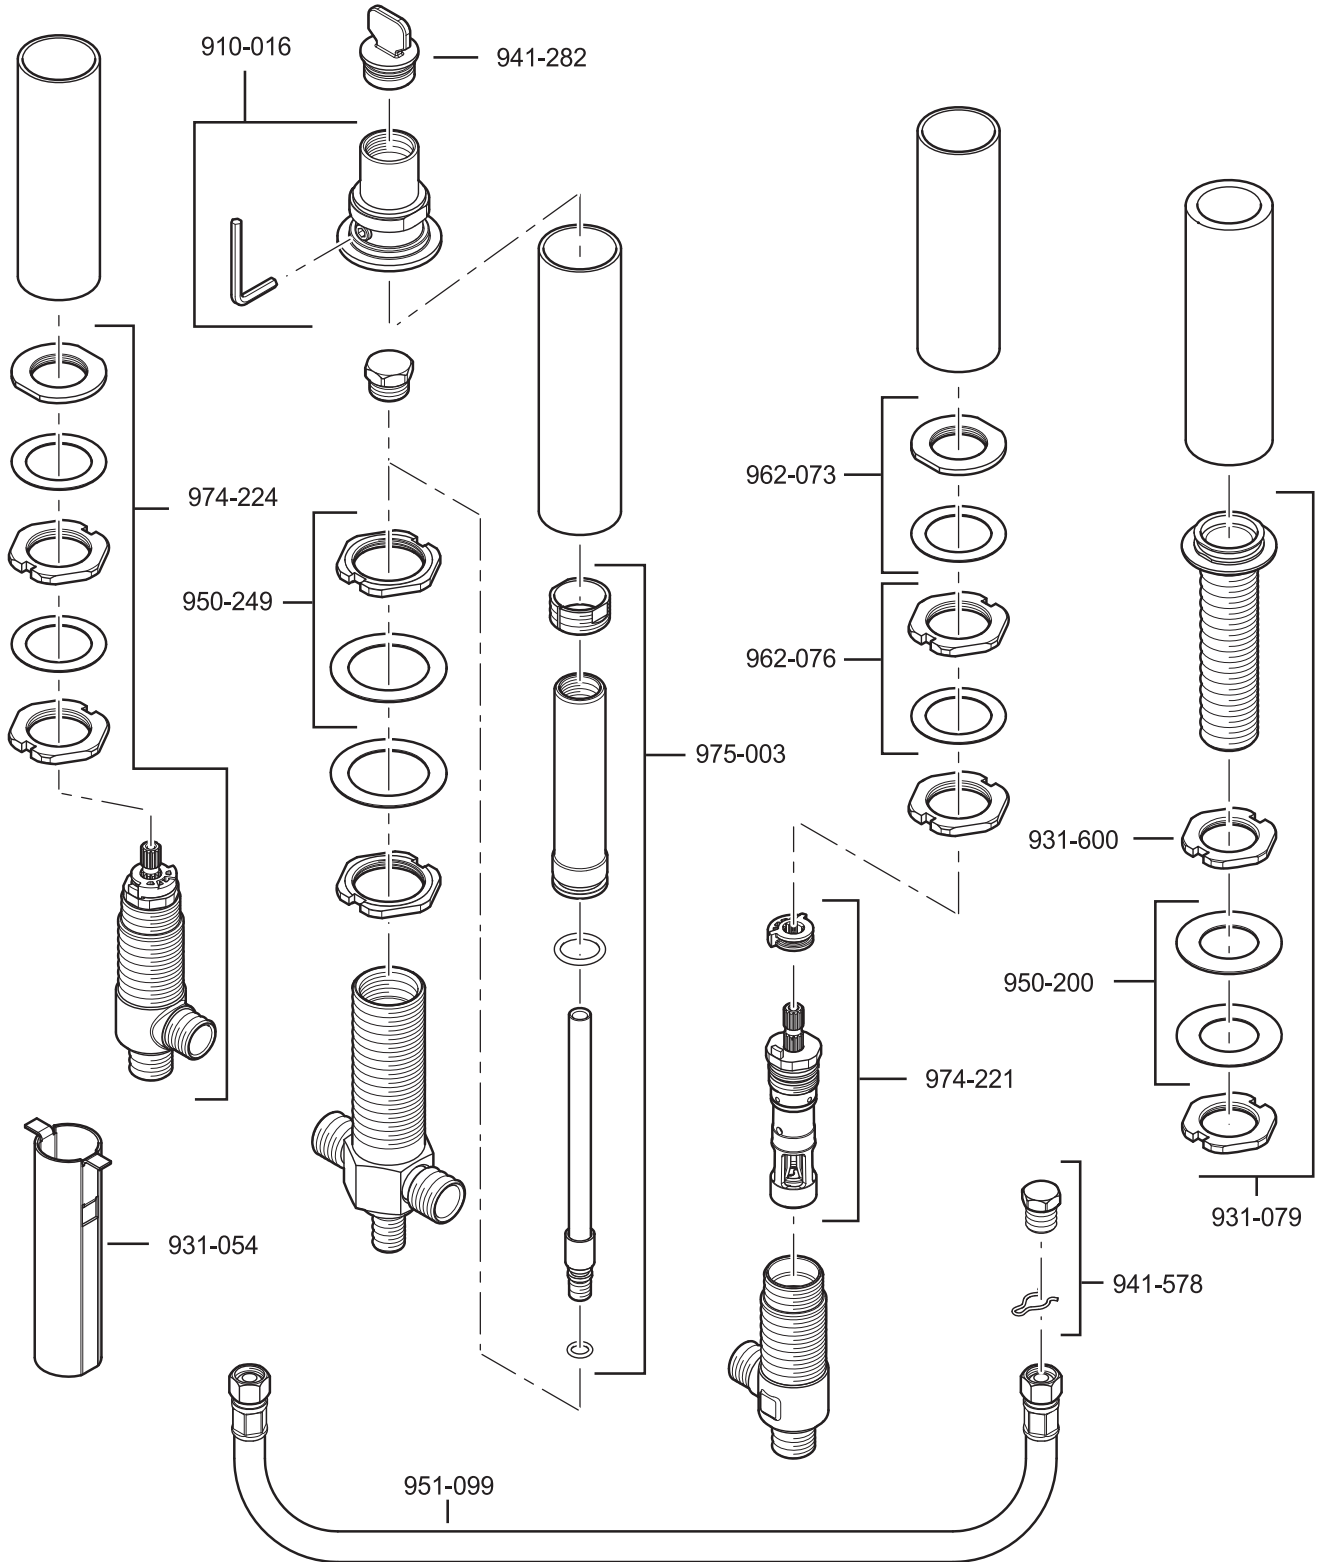

PARTS EXPLOSION

If Deck Thickness Exceeds 1 3/8" (35mm), Pfister™ Stem Extension Kit 974-375 must be used.

Si lo grueso de la cubierta excede 1 3/8 pulg., el estuche con el vástago de extensión 974-375 de Pfister™ deberá ser utilizado.

Si l'épaisseur du comptoir est supérieure à 1 3/8 po, on doit utiliser un ensemble prolongateur de tige Pfister™ 974-375.

Pfister™