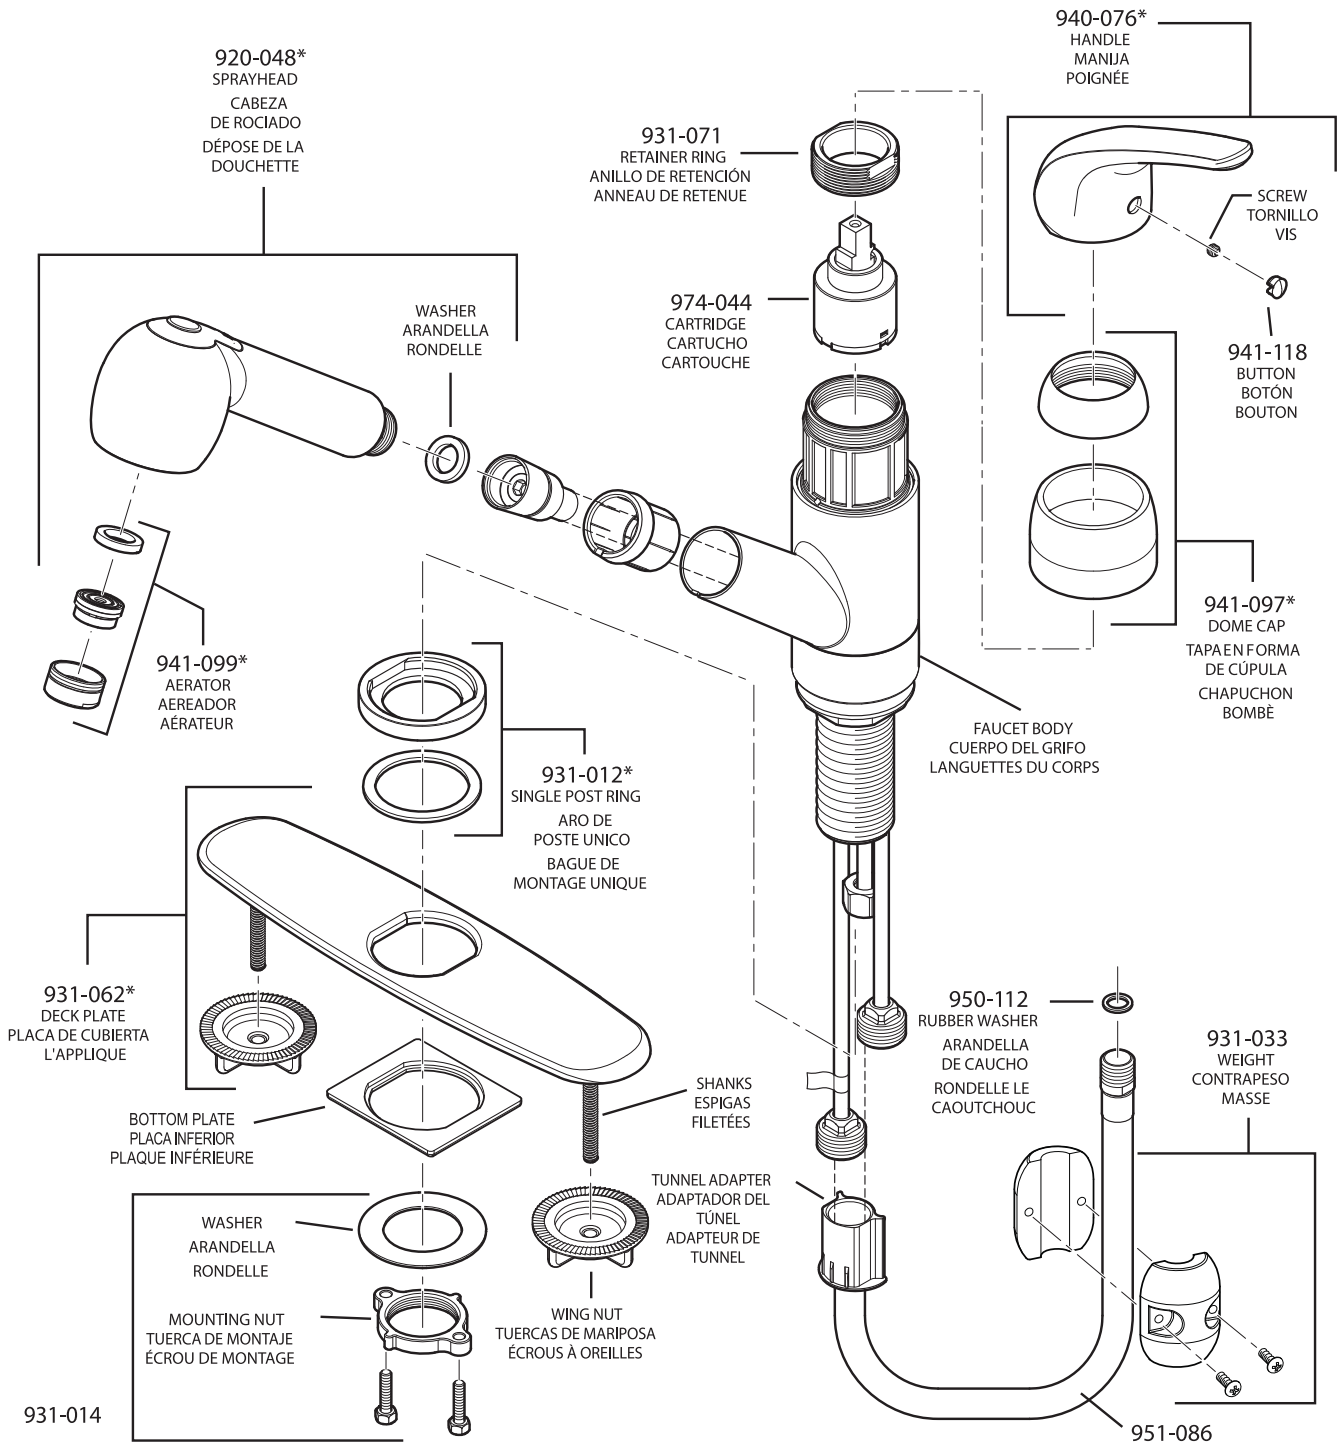

PARTS EXPLOSION

133 Pfirst Series™ Single Control Pull-Out Kitchen Faucet

FINISHES * Indicates Finish

A Polished Chrome	L Satin Stainless	T Biscuit
B Black	M Almond	U Rustic Bronze
D PVD Polished Nickel	N Antique Bronze	V PVD Polished Brass
E Rustic Pewter	P Polished Brass	W White
J PVD Brushed Nickel	Q Satin Brass	Y Tuscan Bronze
G Velvet Aged Bronze	R Copper	Z Oil-Rubbed Bronze
K Satin Nickel	S Stainless Steel	

All finishes not available on all parts

Pfister™