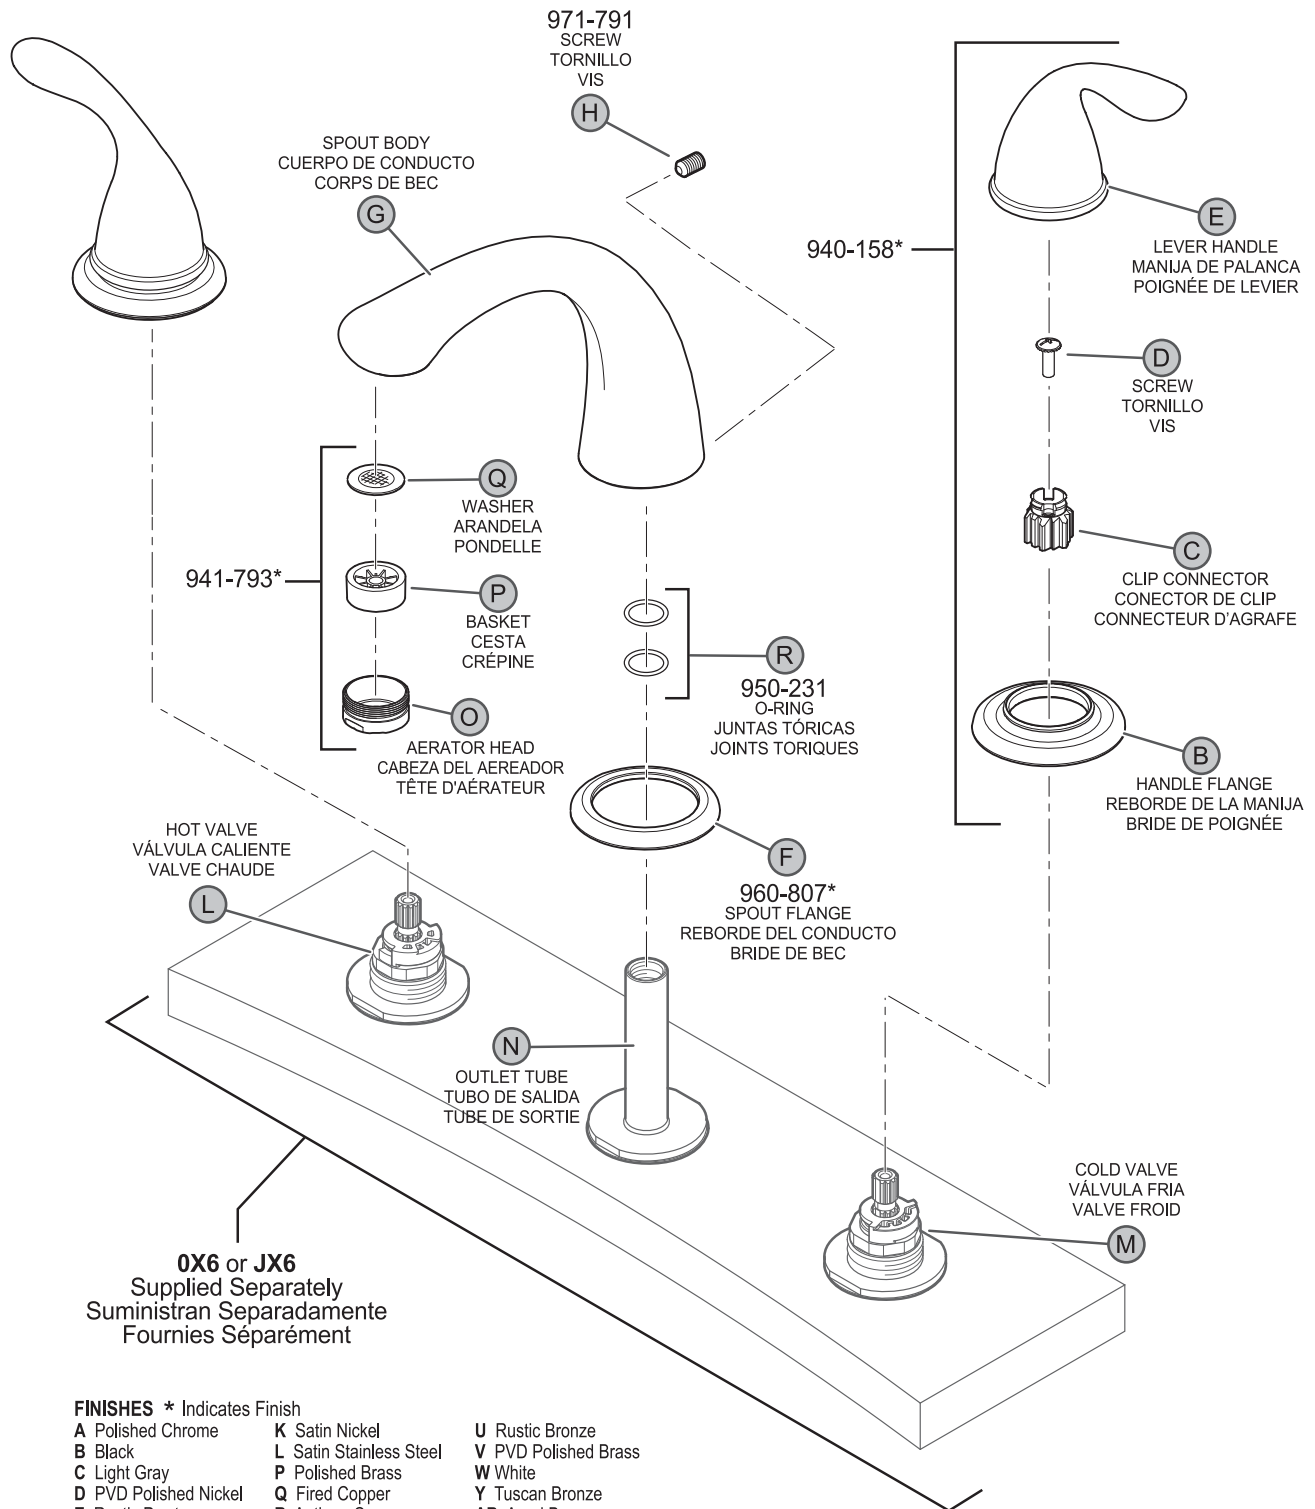

PARTS EXPLOSION

1T6 Pfister Series™ Roman Tub Trim Faucet

0X6 or JX6
Supplied Separately
Suministran Separadamente
Fournies Séparément

FINISHES * Indicates Finish

A Polished Chrome	K Satin Nickel	U Rustic Bronze
B Black	L Satin Stainless Steel	V PVD Polished Brass
C Light Gray	P Polished Brass	W White
D PVD Polished Nickel	Q Fired Copper	Y Tuscan Bronze
E Rustic Pewter	R Antique Copper	AB Aged Brass
G Velvet Aged Bronze	S Stainless Steel	MC Midnight Chrome
J PVD Brushed Nickel	T Biscuit	

All finishes not available on all parts

Pfister™