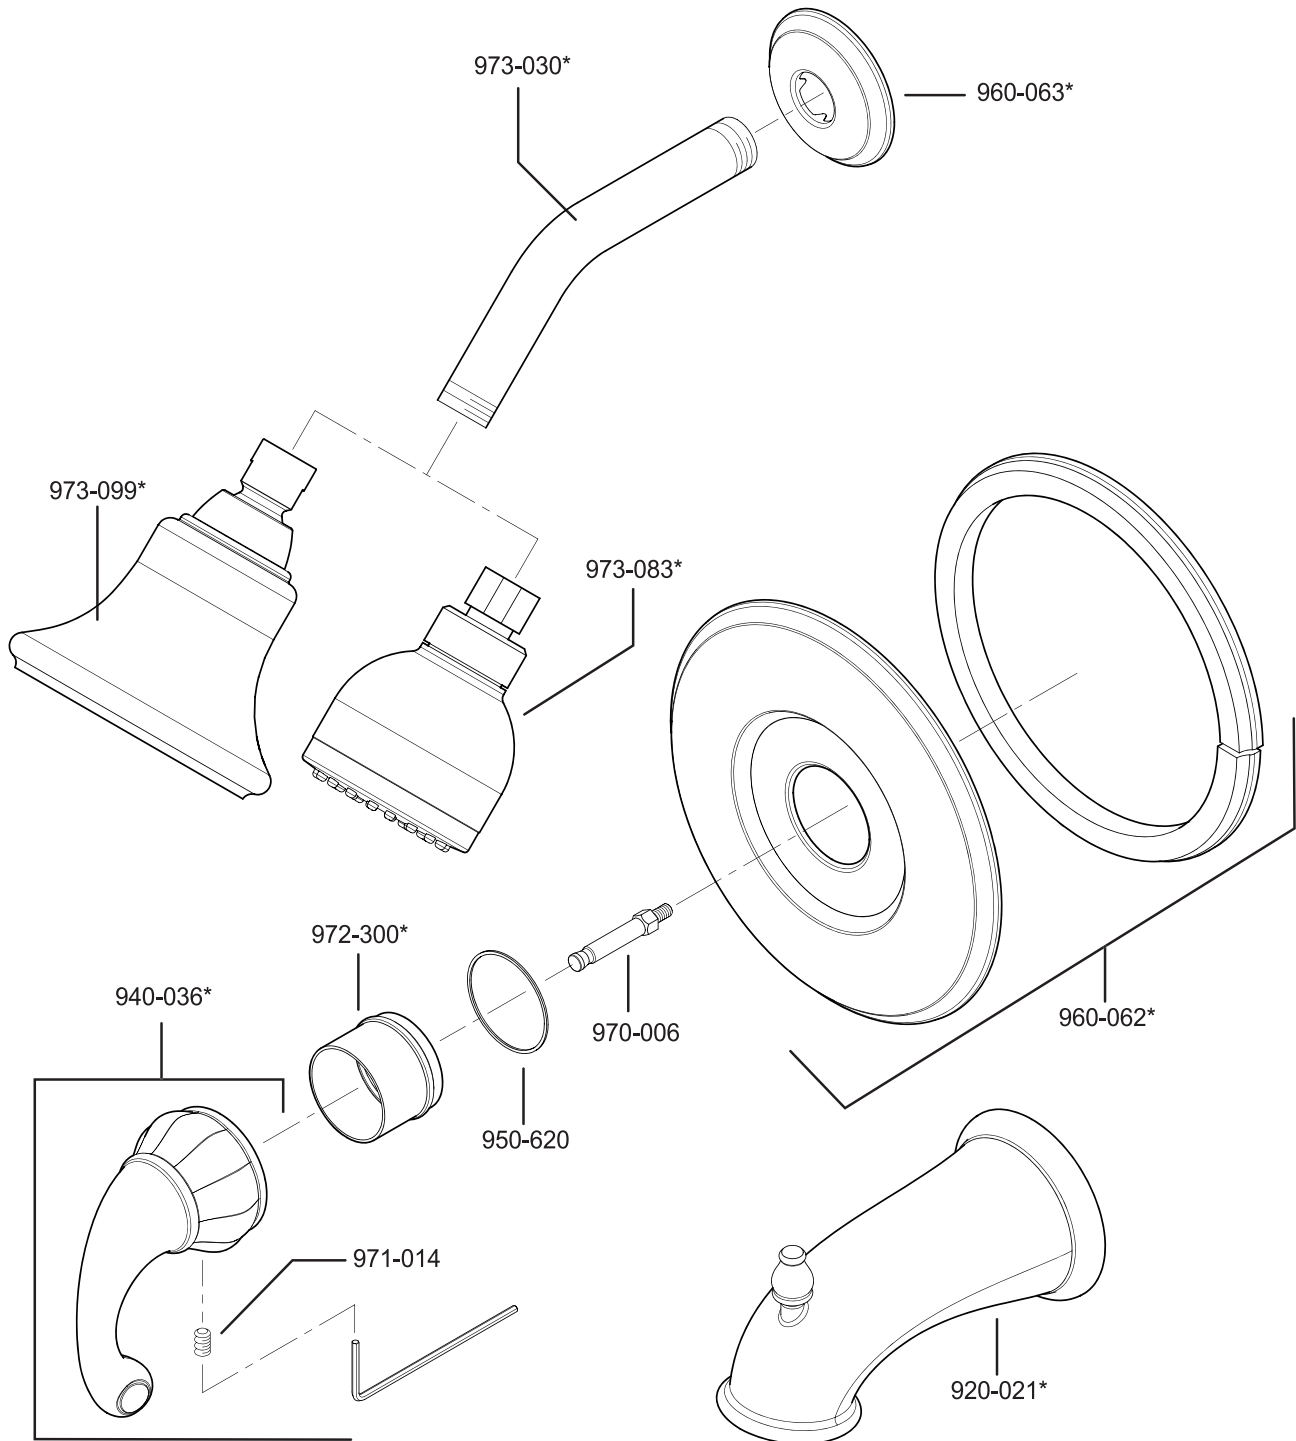

PARTS EXPLOSION

R89 Series Treviso™ Tub & Shower Trim

FINISHES * Indicates Finish

A Polished Chrome	M Almond	U Rustic Bronze
B Black	N Antique Bronze	V PVD Polished Brass
E Rustic Pewter	P Polished Brass	W White
D PVD Polished Nickel	Q Satin Brass	Y Tuscan Bronze
J PVD Brushed Nickel	R Copper	Z Oil-Rubbed Bronze
K Satin Nickel	S Stainless Steel	
L Satin Stainless	T Biscuit	

All finishes not available on all parts

Pfister™