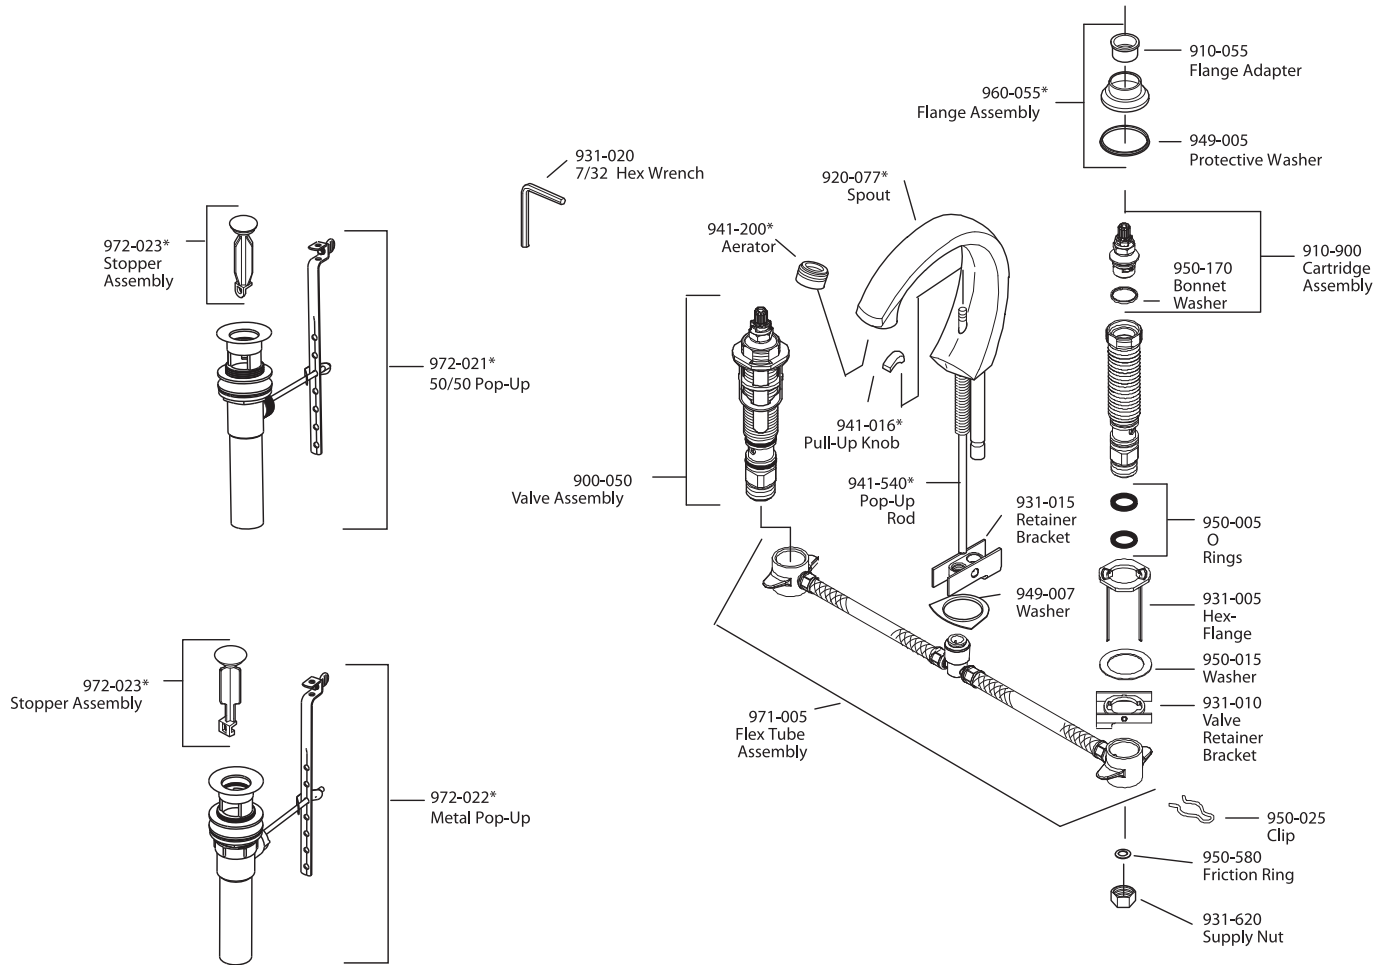

PARTS EXPLOSION

49 Series Eurostyle® Collection 8"-15" Widespread Lavatory Faucet

FINISHES * Indicates Finish

A Polished Chrome	M Almond	U Rustic Bronze
B Black	N Antique Bronze	V PVD Polished Brass
E Rustic Pewter	P Polished Brass	W White
D PVD Polished Nickel	Q Satin Brass	Y Tuscan Bronze
J PVD Brushed Nickel	R Copper	Z Oil-Rubbed Bronze
K Satin Nickel	S Stainless Steel	
L Satin Stainless	T Biscuit	

All finishes not available on all parts