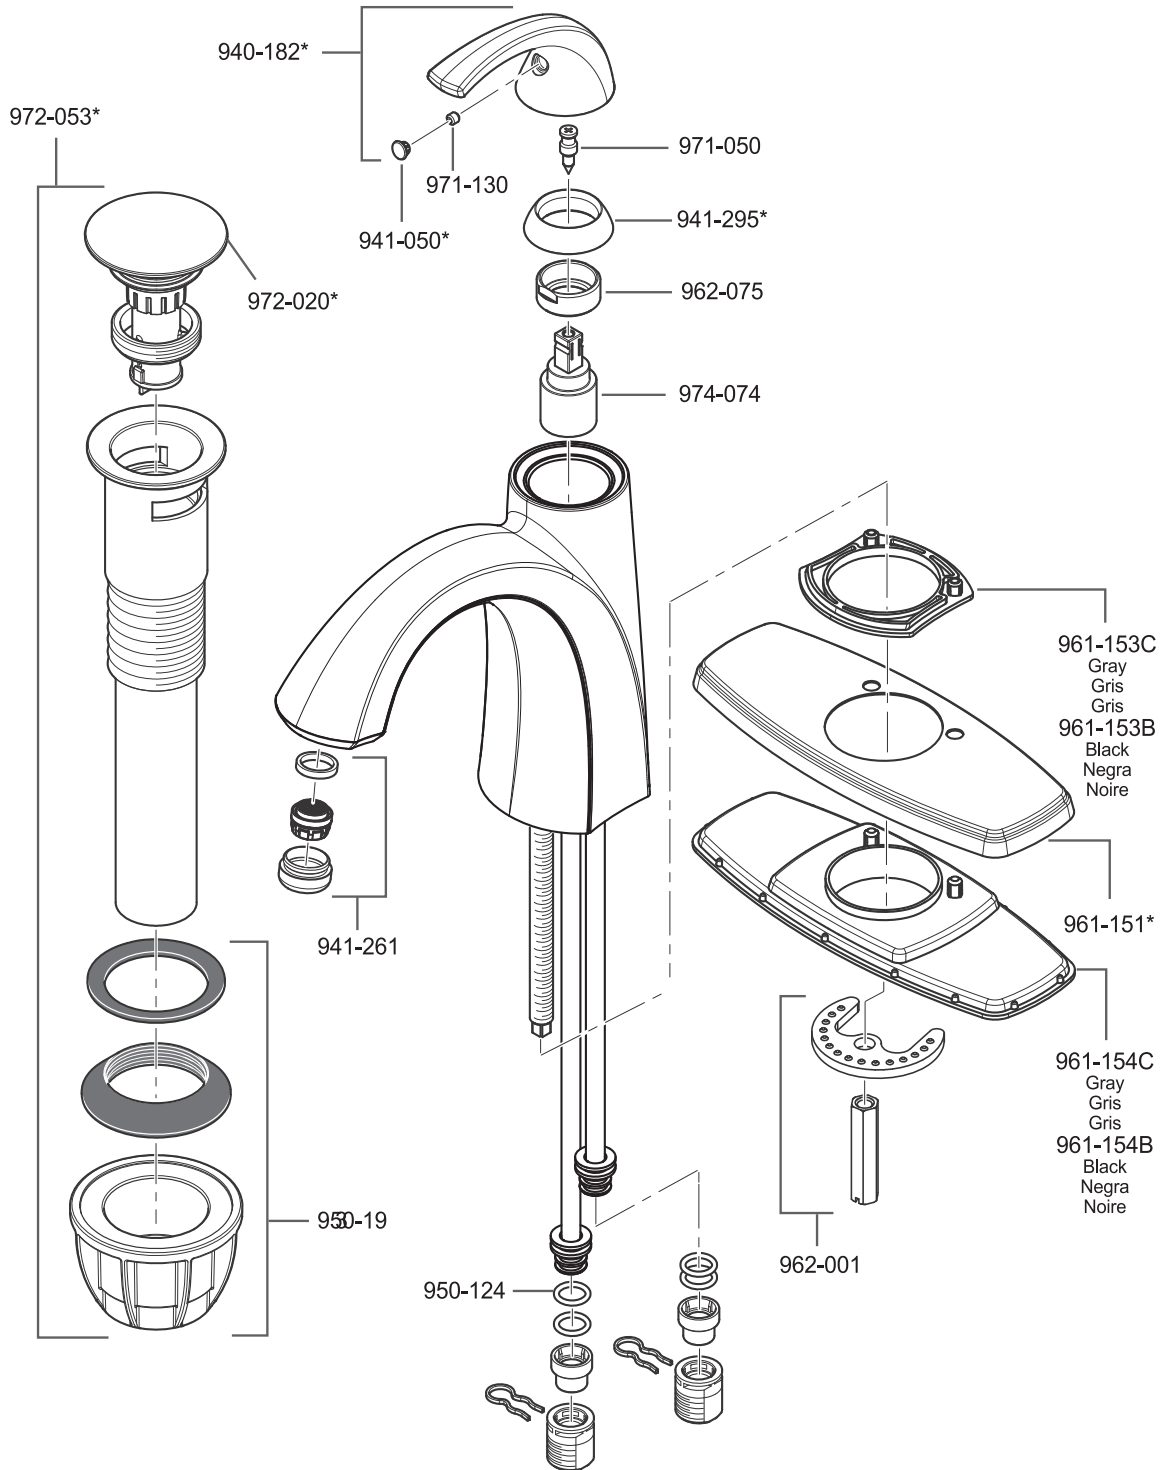

PARTS EXPLOSION

42-SL

A	Polished Chrome	Cromo Pulido	Chrome Poli
J	PVD Brushed Nickel	PVD Niquel Cepillado	PVD Nickel Brosse
Y	Tuscan Bronze	Bronce Toscano	Bronze Le Toscan

Pfister™