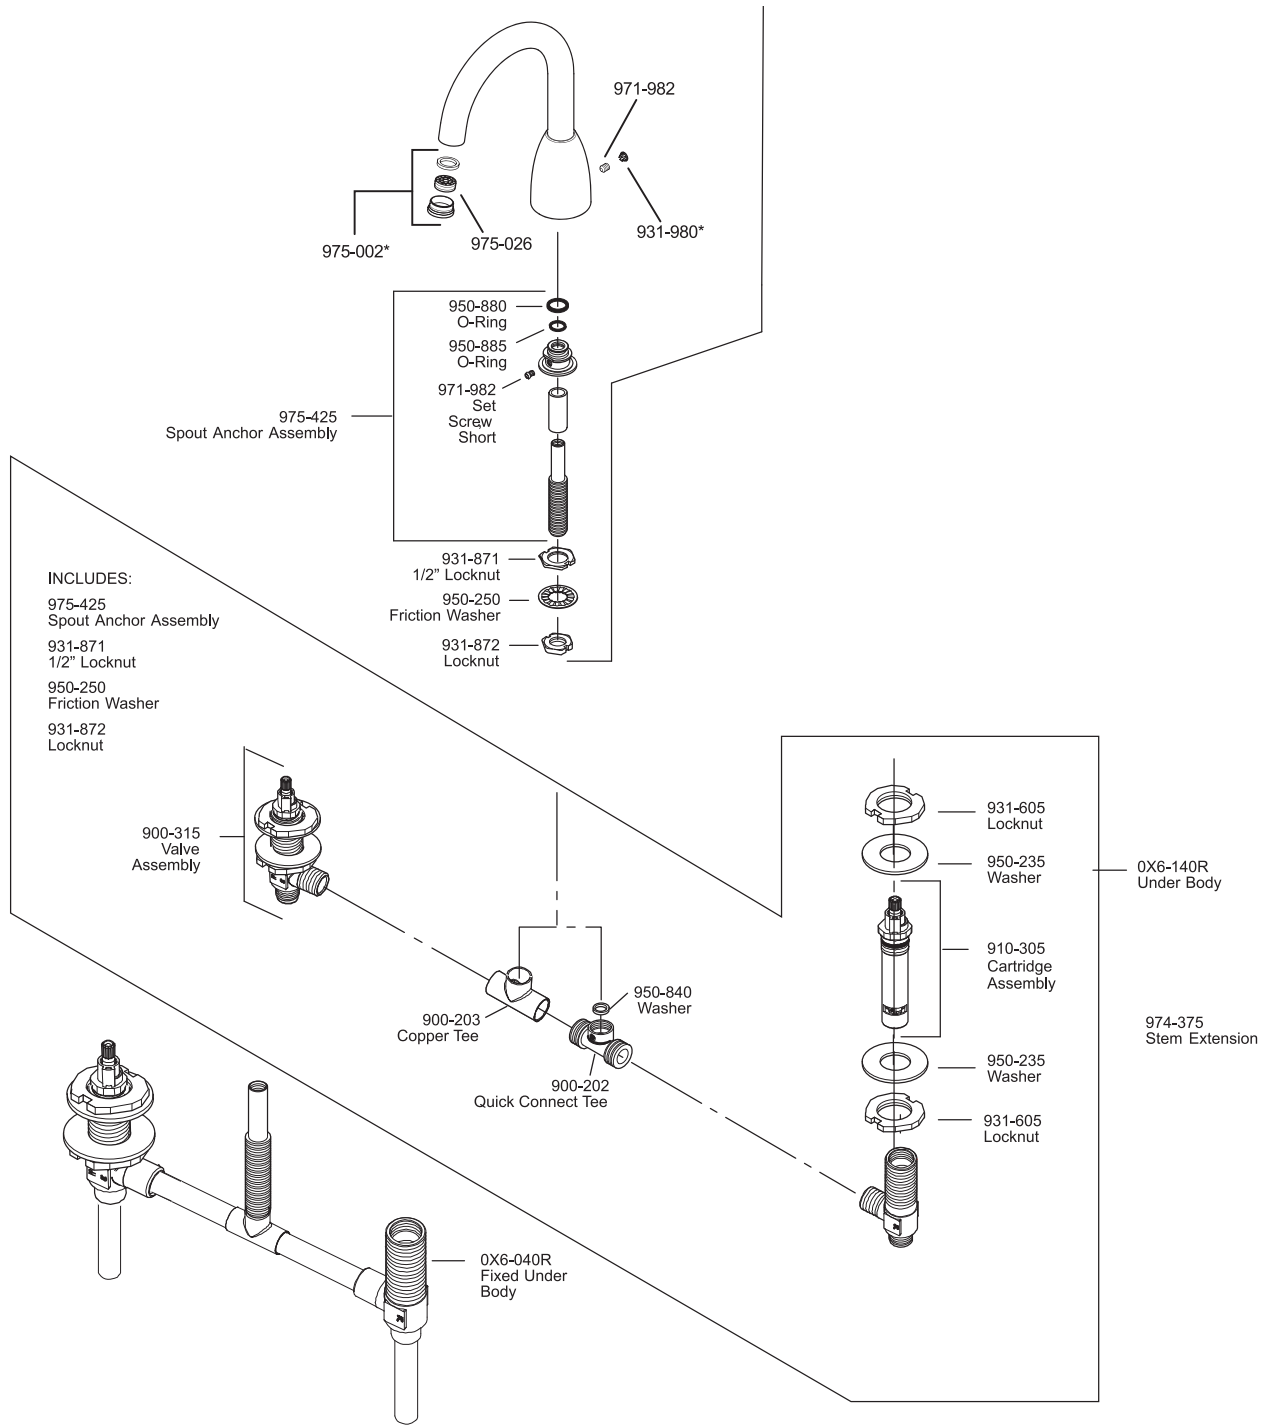

PARTS EXPLOSION

RT6 Series Contempra™ Spout

BODIES AND HHL HUB AND HANDLE TRIM KITS SUPPLIED SEPARATELY

FINISHES * Indicates Finish

A Polished Chrome	M Almond	U Rustic Bronze
B Black	N Antique Bronze	V PVD Polished Brass
E Rustic Pewter	P Polished Brass	W White
D PVD Polished Nickel	Q Satin Brass	Y Tuscan Bronze
J PVD Brushed Nickel	R Copper	Z Oil-Rubbed Bronze
K Satin Nickel	S Stainless Steel	
L Satin Stainless	T Biscuit	

All finishes not available on all parts

Pfister™