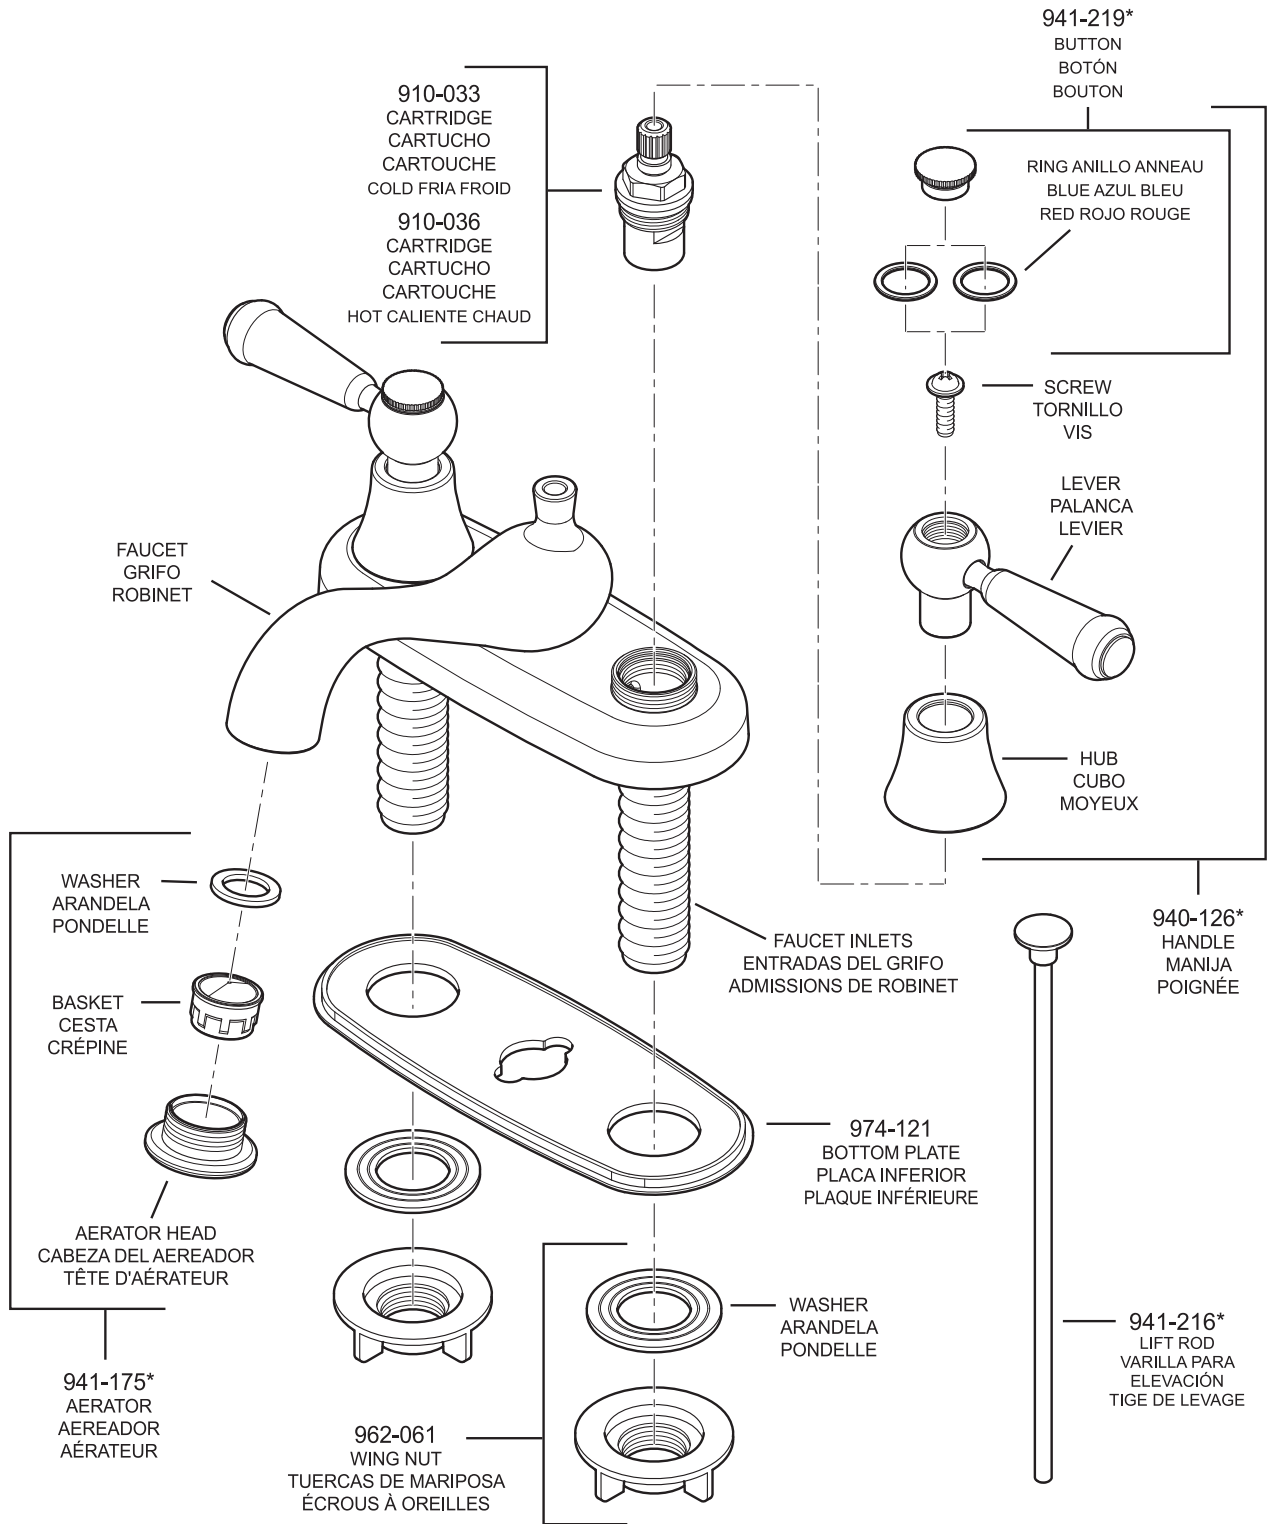

All finishes not available on all parts

Pfister™

PARTS EXPLOSION

148 Pfister Series™ 2 Handle, Centerset Lavatory Faucet

FINISHES * Indicates Finish

- | | | |
|-----------------------|-------------------|----------------------|
| A Polished Chrome | L Satin Stainless | T Biscuit |
| B Black | M Almond | U Rustic Bronze |
| D PVD Polished Nickel | N Antique Bronze | V PVD Polished Brass |
| E Rustic Pewter | P Polished Brass | W White |
| J PVD Brushed Nickel | Q Satin Brass | Y Tuscan Bronze |
| G Velvet Aged Bronze | R Copper | Z Oil-Rubbed Bronze |
| K Satin Nickel | S Stainless Steel | |