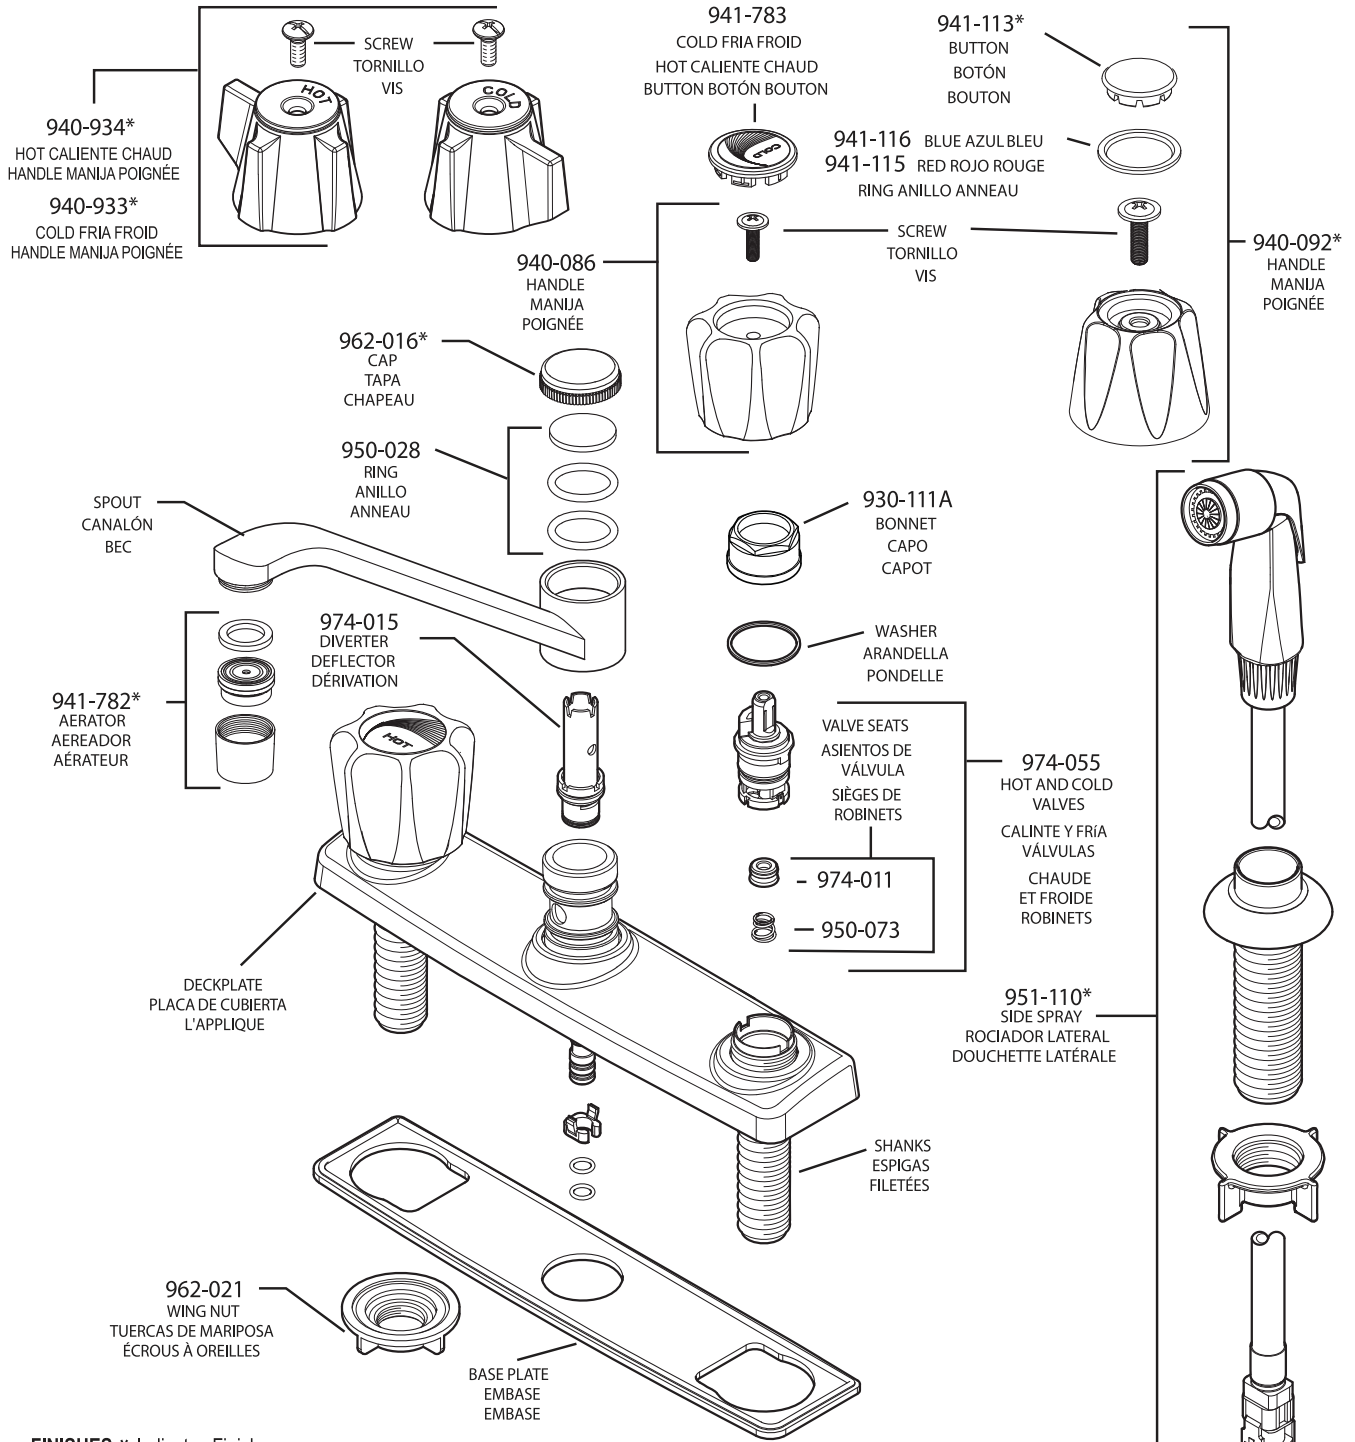

PARTS EXPLOSION

135 Pfister Series™ 2 Handle, Side Spray Kitchen Faucet

1. **FINISHES** * Indicates Finish

A Polished Chrome	L Satin Stainless	T Biscuit
B Black	M Almond	U Rustic Bronze
D PVD Polished Nickel	N Antique Bronze	V PVD Polished Brass
E Rustic Pewter	P Polished Brass	W White
J PVD Brushed Nickel	Q Satin Brass	Y Tuscan Bronze
G Velvet Aged Bronze	R Copper	Z Oil-Rubbed Bronze
K Satin Nickel	S Stainless Steel	

All finishes not available on all parts

Pfister™