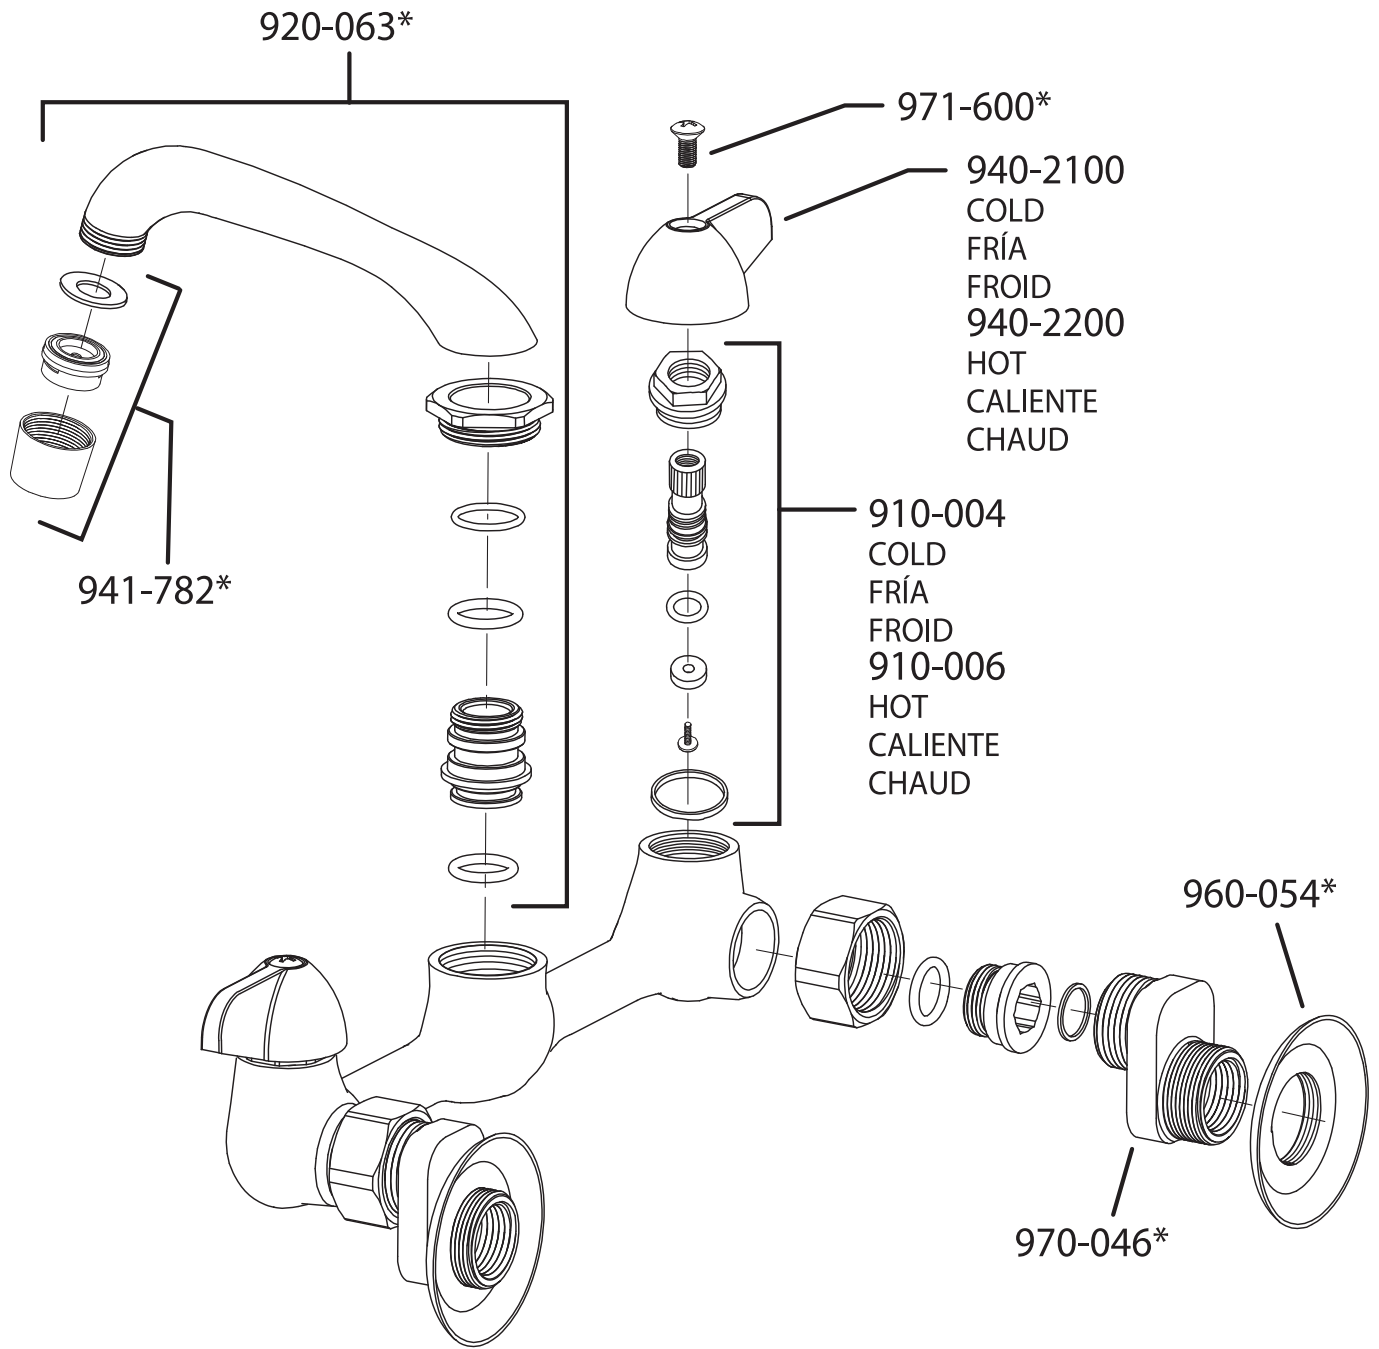

PARTS EXPLOSION

127 Pfirst Series™ 2 Handle Wall Mount Kitchen Faucet

FINISHES * Indicates Finish

A Polished Chrome	L Satin Stainless	T Biscuit
B Black	M Almond	U Rustic Bronze
D PVD Polished Nickel	N Antique Bronze	V Polished Brass
E Rustic Pewter	P Polished Brass	W White
J PVD Brushed Nickel	Q Satin Brass	Y Tuscan Bronze
G Velvet Aged Bronze	R Copper	Z Oil-Rubbed Bronze
K Satin Nickel	S Stainless Steel	

All finishes not available on all parts

Pfister™