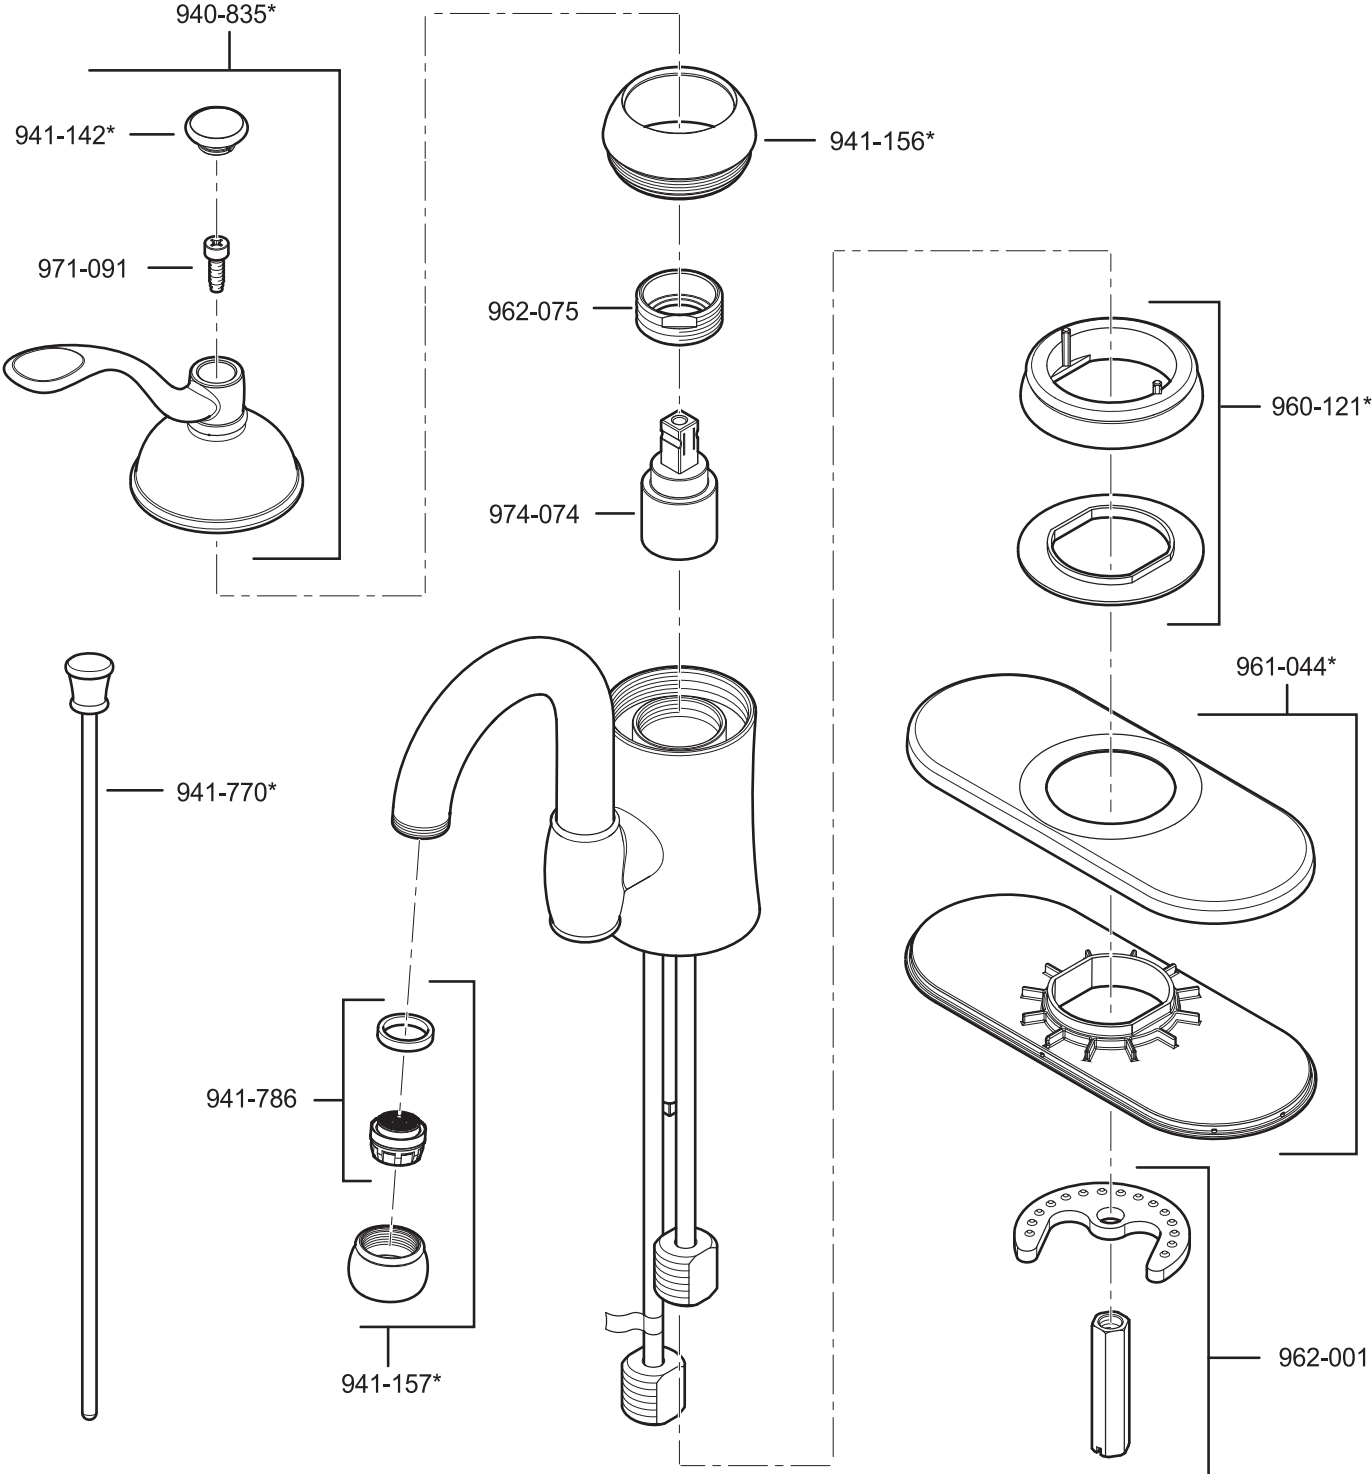

All finishes not available on all parts

Pfister™

PARTS EXPLOSION

40-D

J	PVD Brushed Nickel	PVD Niquel Cepillado	PVD Nickel Brosse
Y	Tuscan Bronze	Bronco Toscano	Bronze Le Toscan

PARTS EXPLOSION

42 Series Amherst™ 4" Centerset Lavatory Faucet