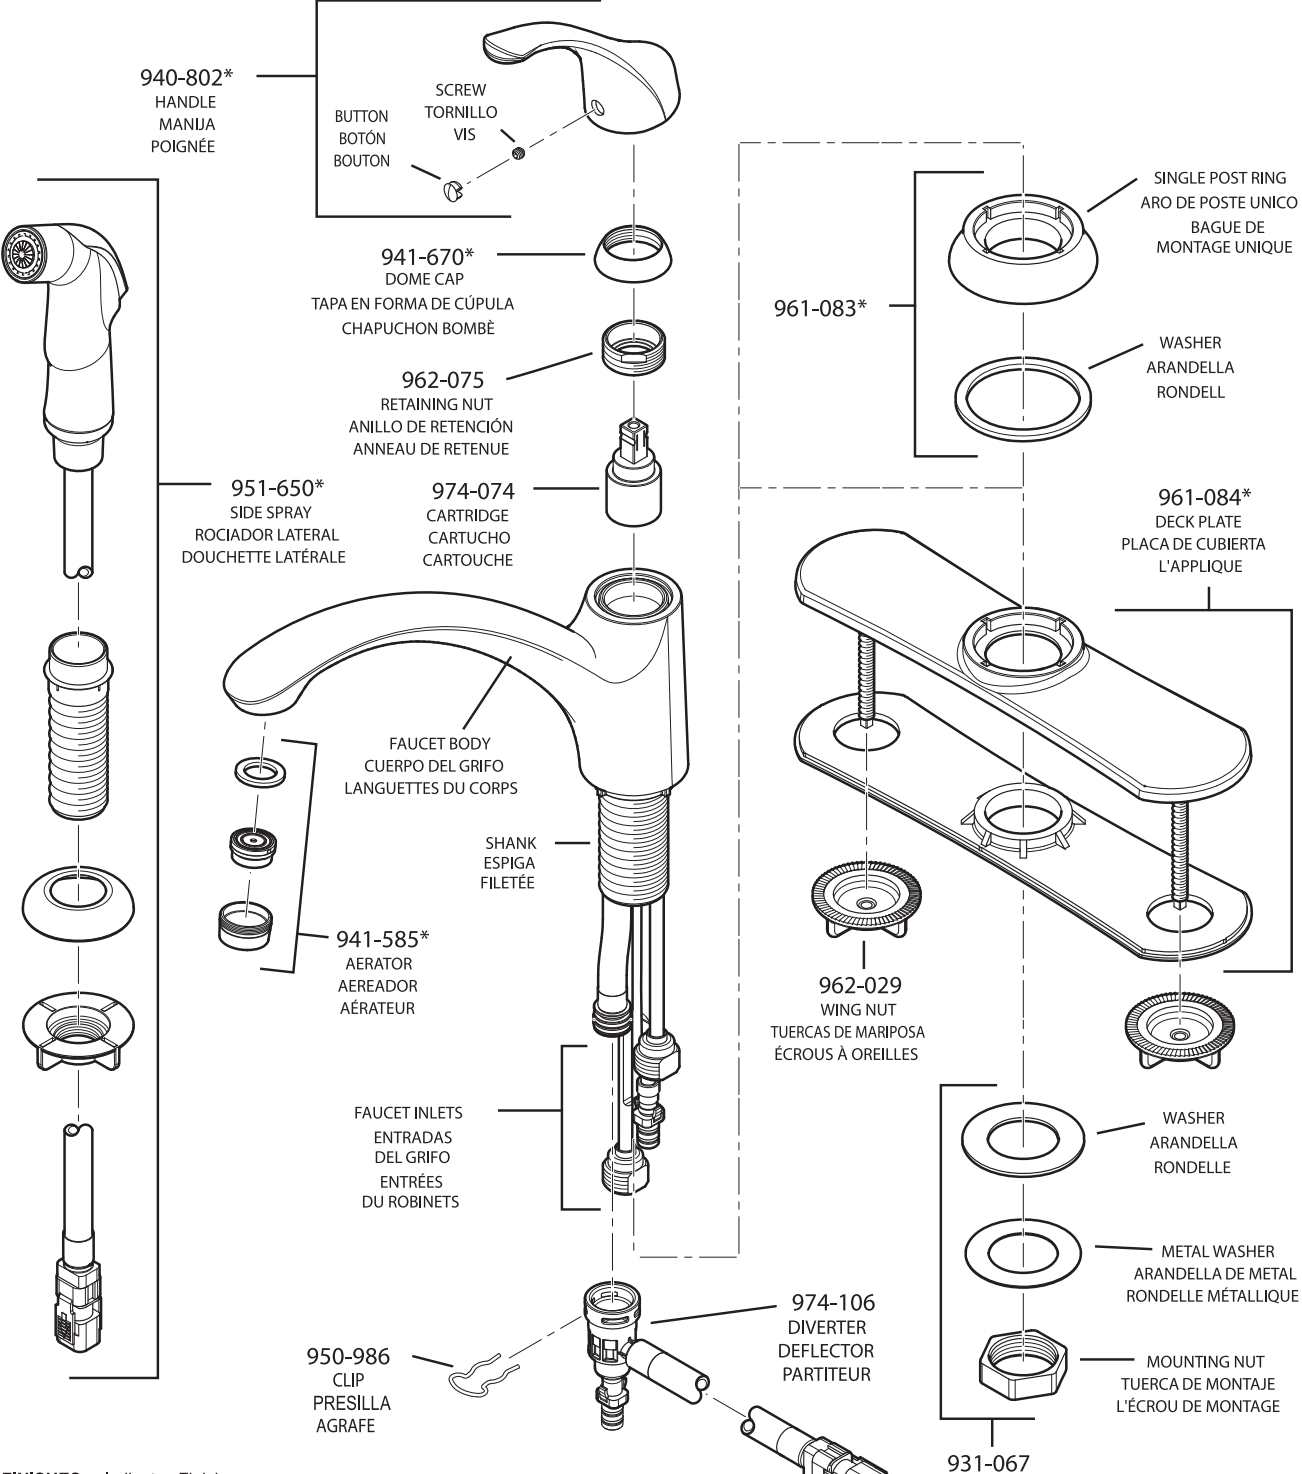

PARTS EXPLOSION

WK1 Classic Series™ Kitchen Faucet

1. **FINISHES** * Indicates Finish

A Polished Chrome	L Satin Stainless	T Biscuit
B Black	M Almond	U Rustic Bronze
D PVD Polished Nickel	N Antique Bronze	V PVD Polished Brass
E Rustic Pewter	P Polished Brass	W White
J PVD Brushed Nickel	Q Satin Brass	Y Tuscan Bronze
G Velvet Aged Bronze	R Copper	Z Oil-Rubbed Bronze
K Satin Nickel	S Stainless Steel	

All finishes not available on all parts

Pfister™