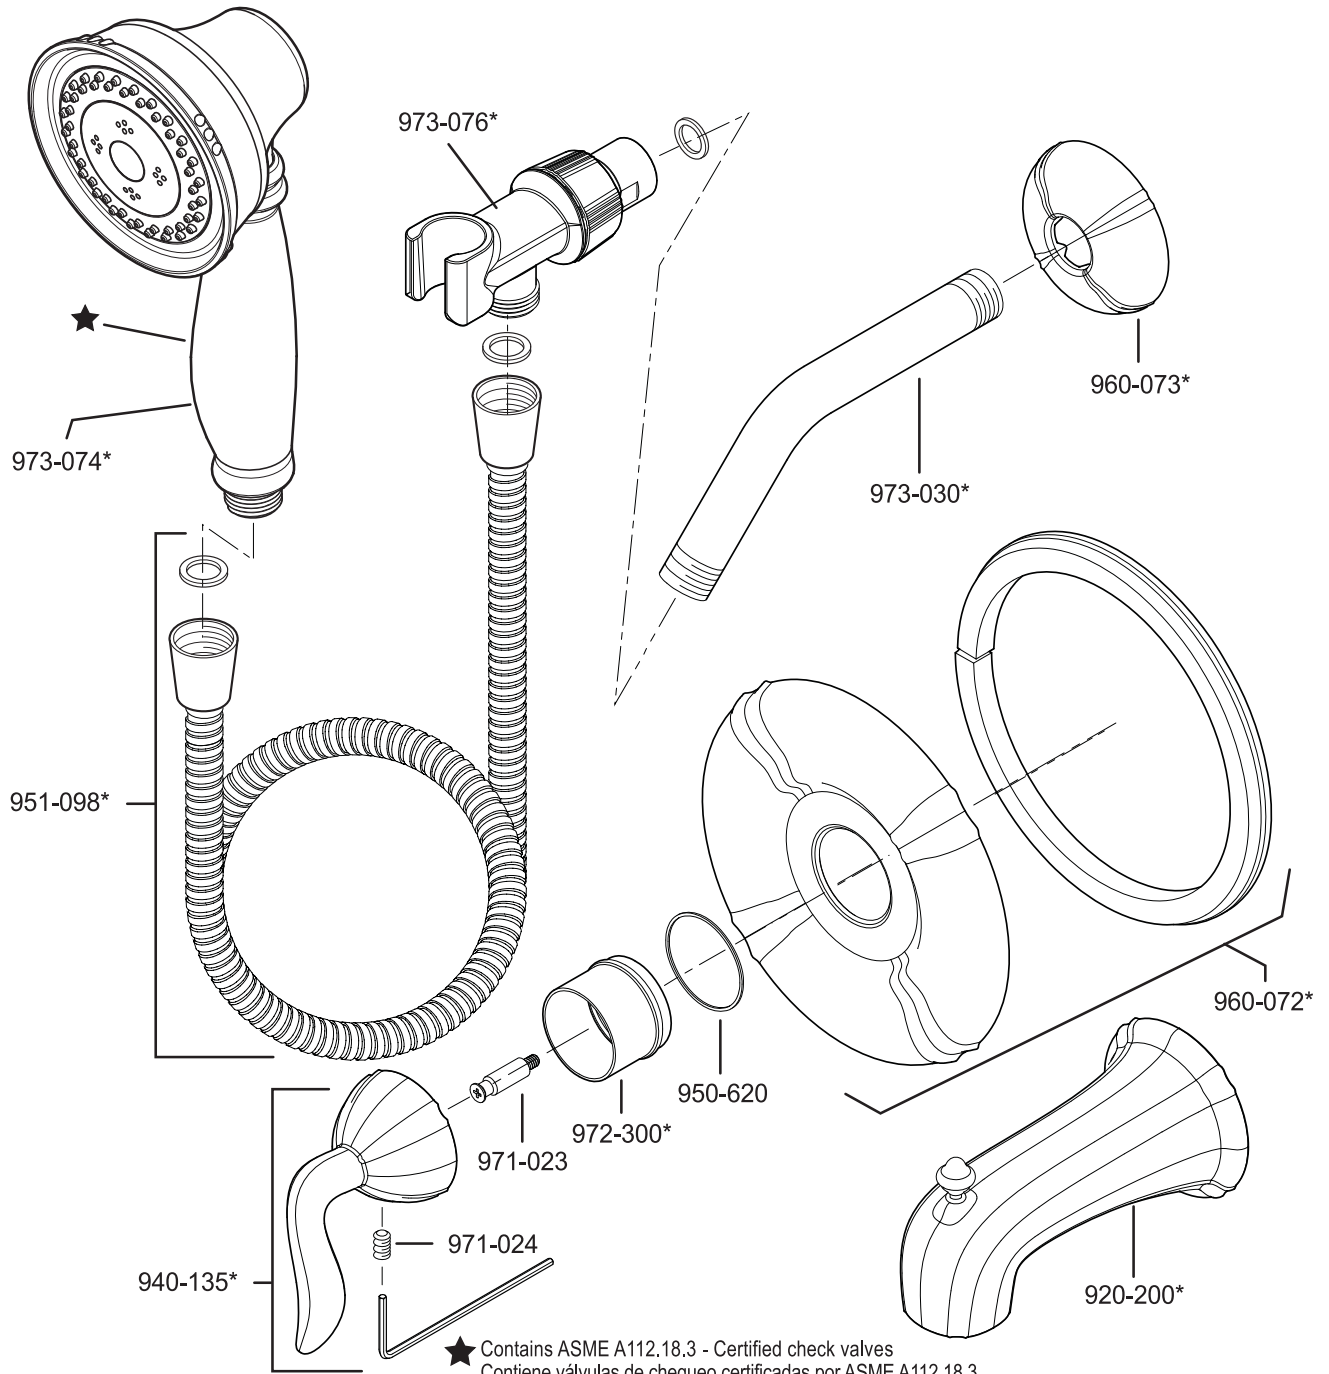

PARTS EXPLOSION

8P8-STH

★ Contains ASME A112.18.3 - Certified check valves
Contiene válvulas de chequeo certificadas por ASME A112.18.3
Contient des valves de contrôle certifiées par ASME A112.18.3

J	PVD Brushed Nickel	PVD Niquel Cepillado	PVD Nickel Brosse
Y	Tuscan Bronze	Bronze Toscano	Bronze Le Toscan

Pfister™