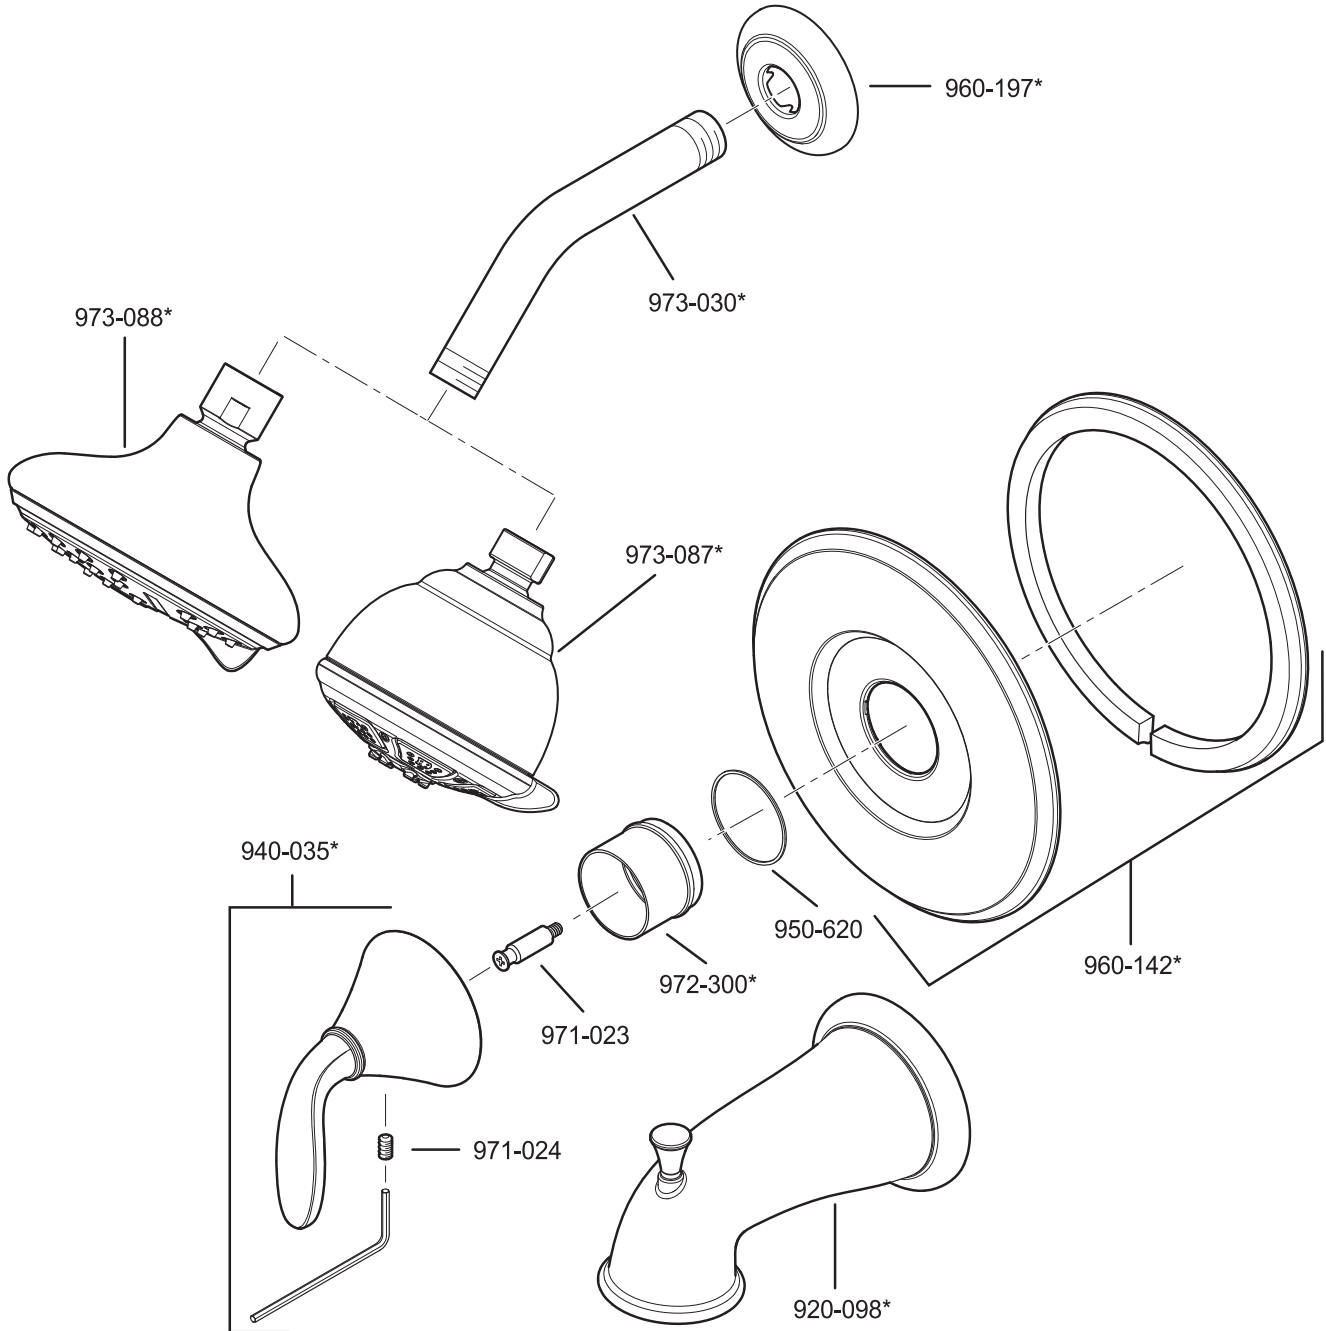

PARTS EXPLOSION

8P8-PD

A	Polished Chrome	Cromo Pulido	Chrome Poli
J	PVD Brushed Nickel	PVD Niquel Cepillado	PVD Nickel Brosse
MC	Midnight Chrome	Cromo de Medianoche	Chrome de Minuit

Pfister™