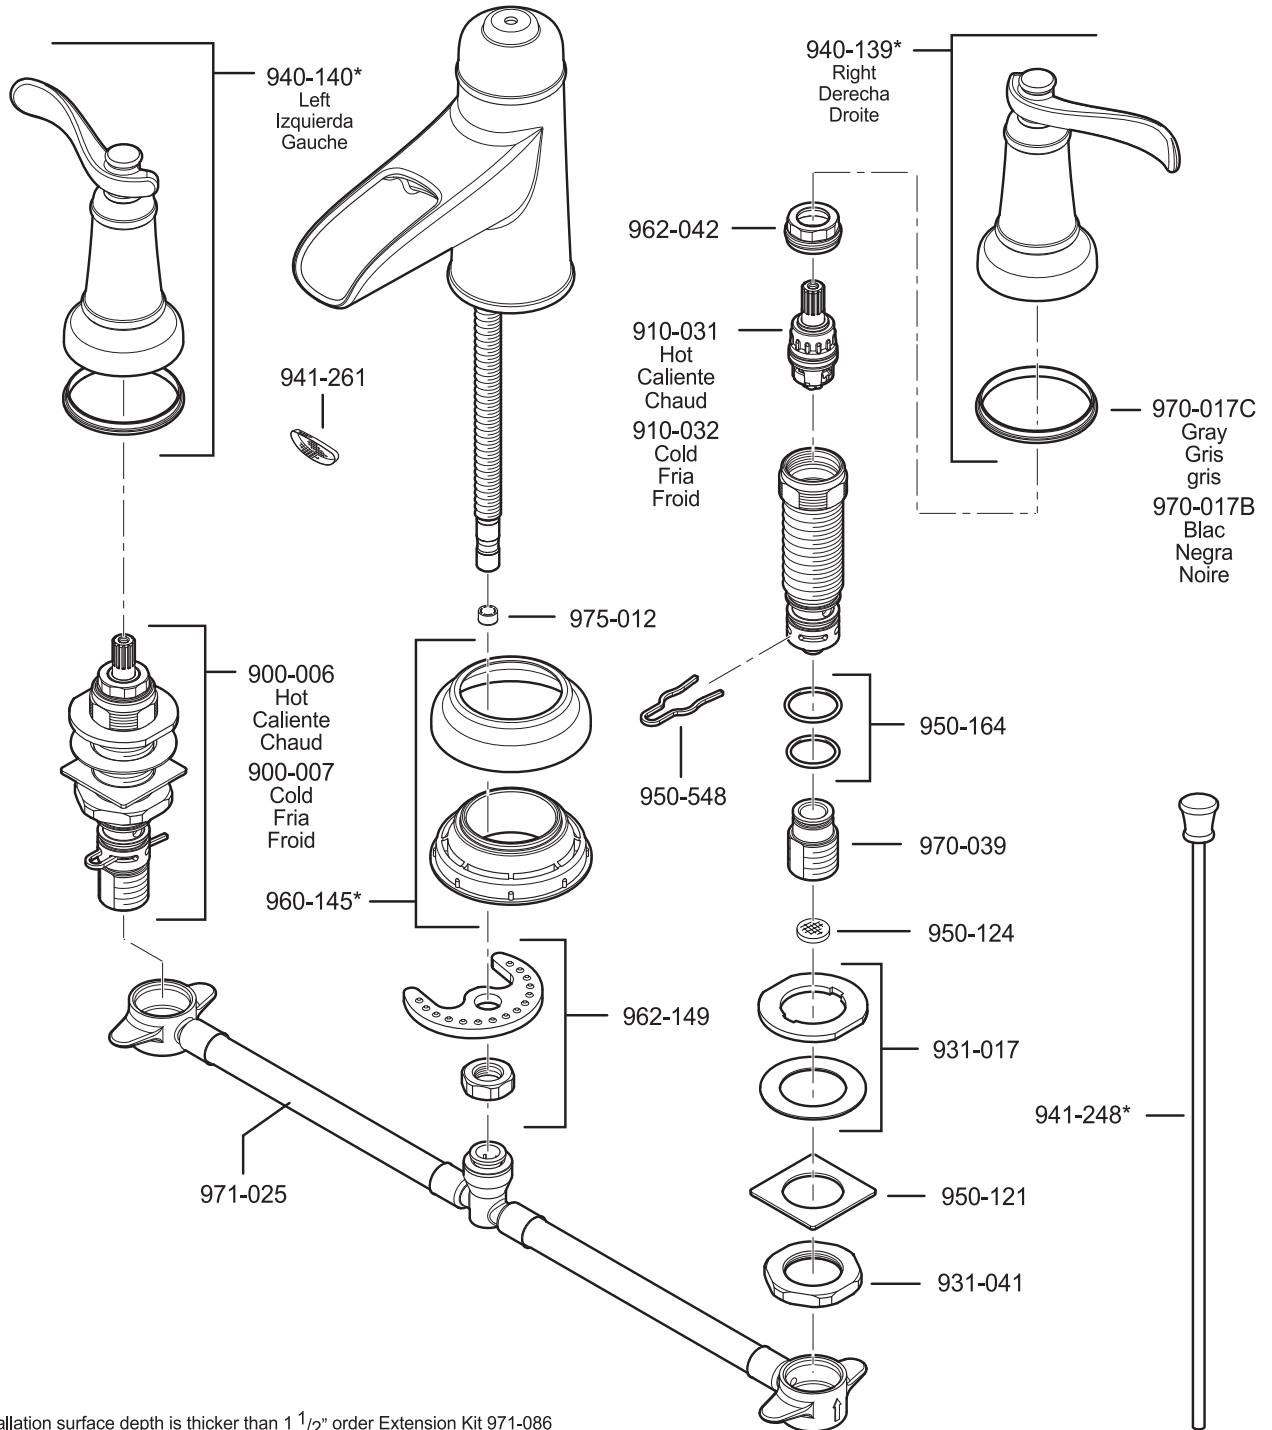

PARTS EXPLOSION

49 Series Ashfield™ 8"-15" Widespread Lavatory Faucet

If installation surface depth is thicker than 1 1/2" order Extension Kit 971-086
Si la profundidad superficie del fregadero es más gruesa que 1 1/2", por favor pida la pieza de repuesto 971-086.
Si la profondeur surface de le l'évier est plus épaisse que 1 1/2", svp commandez le numéro de la pièce disponible 971-086.

1. **FINISHES * Indicates Finish**

A Polished Chrome	L Satin Stainless	T Biscuit
B Black	M Almond	U Rustic Bronze
D PVD Polished Nickel	N Antique Bronze	V PVD Polished Brass
E Rustic Pewter	P Polished Brass	W White
J PVD Brushed Nickel	Q Satin Brass	Y Tuscan Bronze
G Velvet Aged Bronze	R Copper	Z Oil-Rubbed Bronze
K Satin Nickel	S Stainless Steel	

All finishes not available on all parts

Pfister™