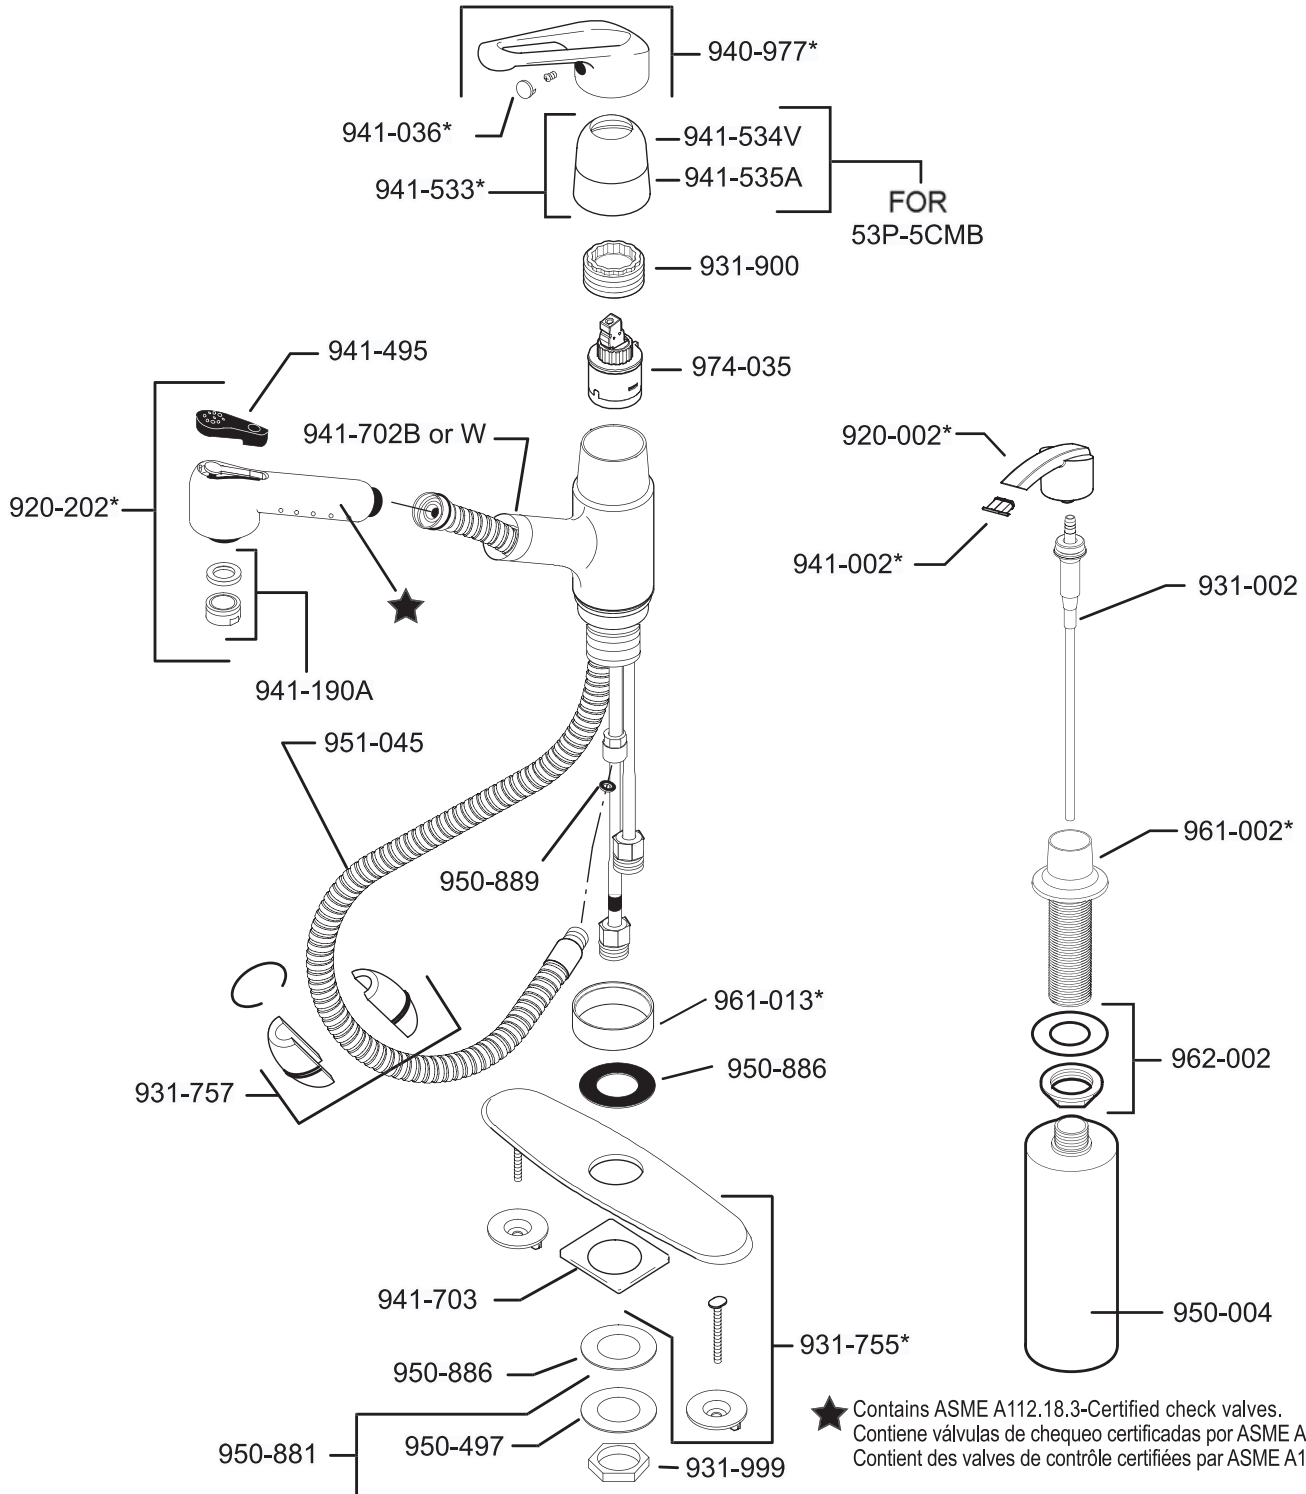

PARTS EXPLOSION

533 Series Pull-Out Kitchen Faucet

FINISHES * Indicates Finish

A Polished Chrome	M Almond	U Rustic Bronze
B Black	N Antique Bronze	V PVD Polished Brass
E Rustic Pewter	P Polished Brass	W White
D PVD Polished Nickel	Q Satin Brass	Y Tuscan Bronze
J PVD Brushed Nickel	R Copper	Z Oil-Rubbed Bronze
K Satin Nickel	S Stainless Steel	
L Satin Stainless	T Biscuit	

All finishes not available on all parts

Pfister