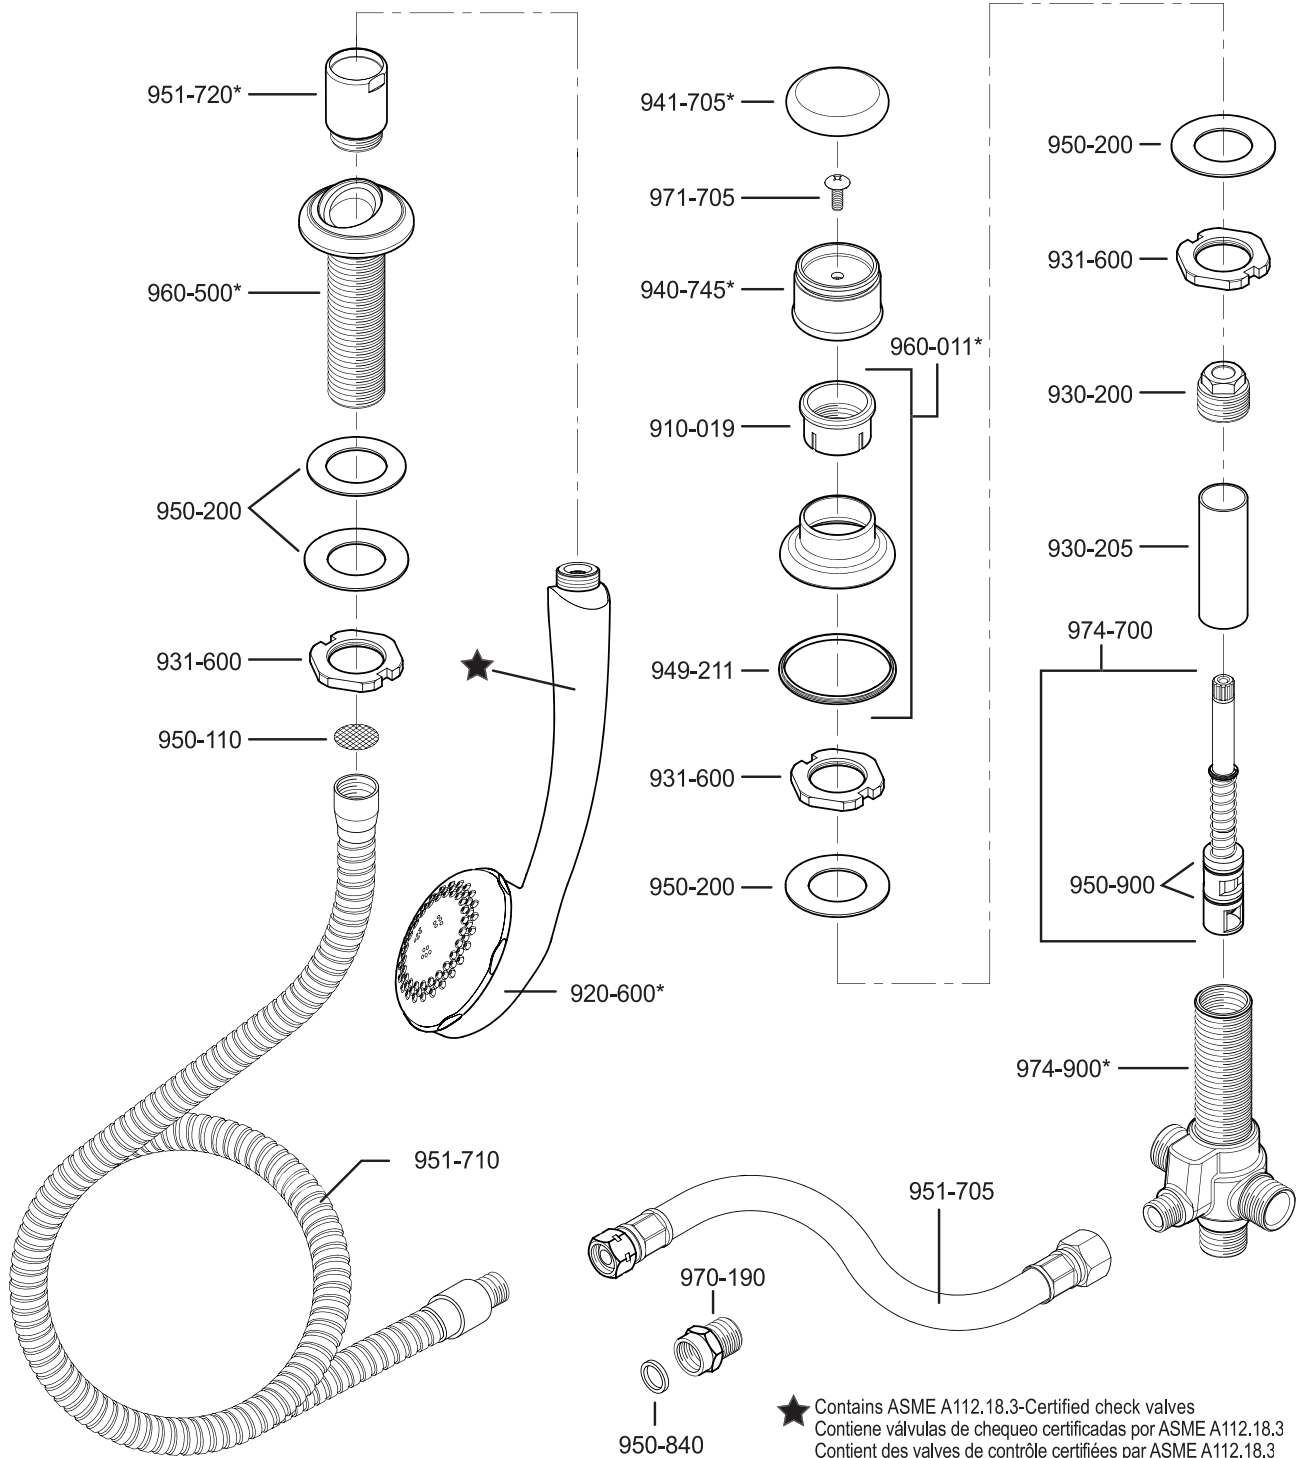

PARTS EXPLOSION

15 Series Diverter With Hand Held Shower

FINISHES * Indicates Finish

A Polished Chrome	M Almond	U Rustic Bronze
B Black	N Antique Bronze	V PVD Polished Brass
E Rustic Pewter	P Polished Brass	W White
D PVD Polished Nickel	Q Satin Brass	Y Tuscan Bronze
J PVD Brushed Nickel	R Copper	Z Oil-Rubbed Bronze
K Satin Nickel	S Stainless Steel	
L Satin Stainless	T Biscuit	

All finishes not available on all parts

Pfister™