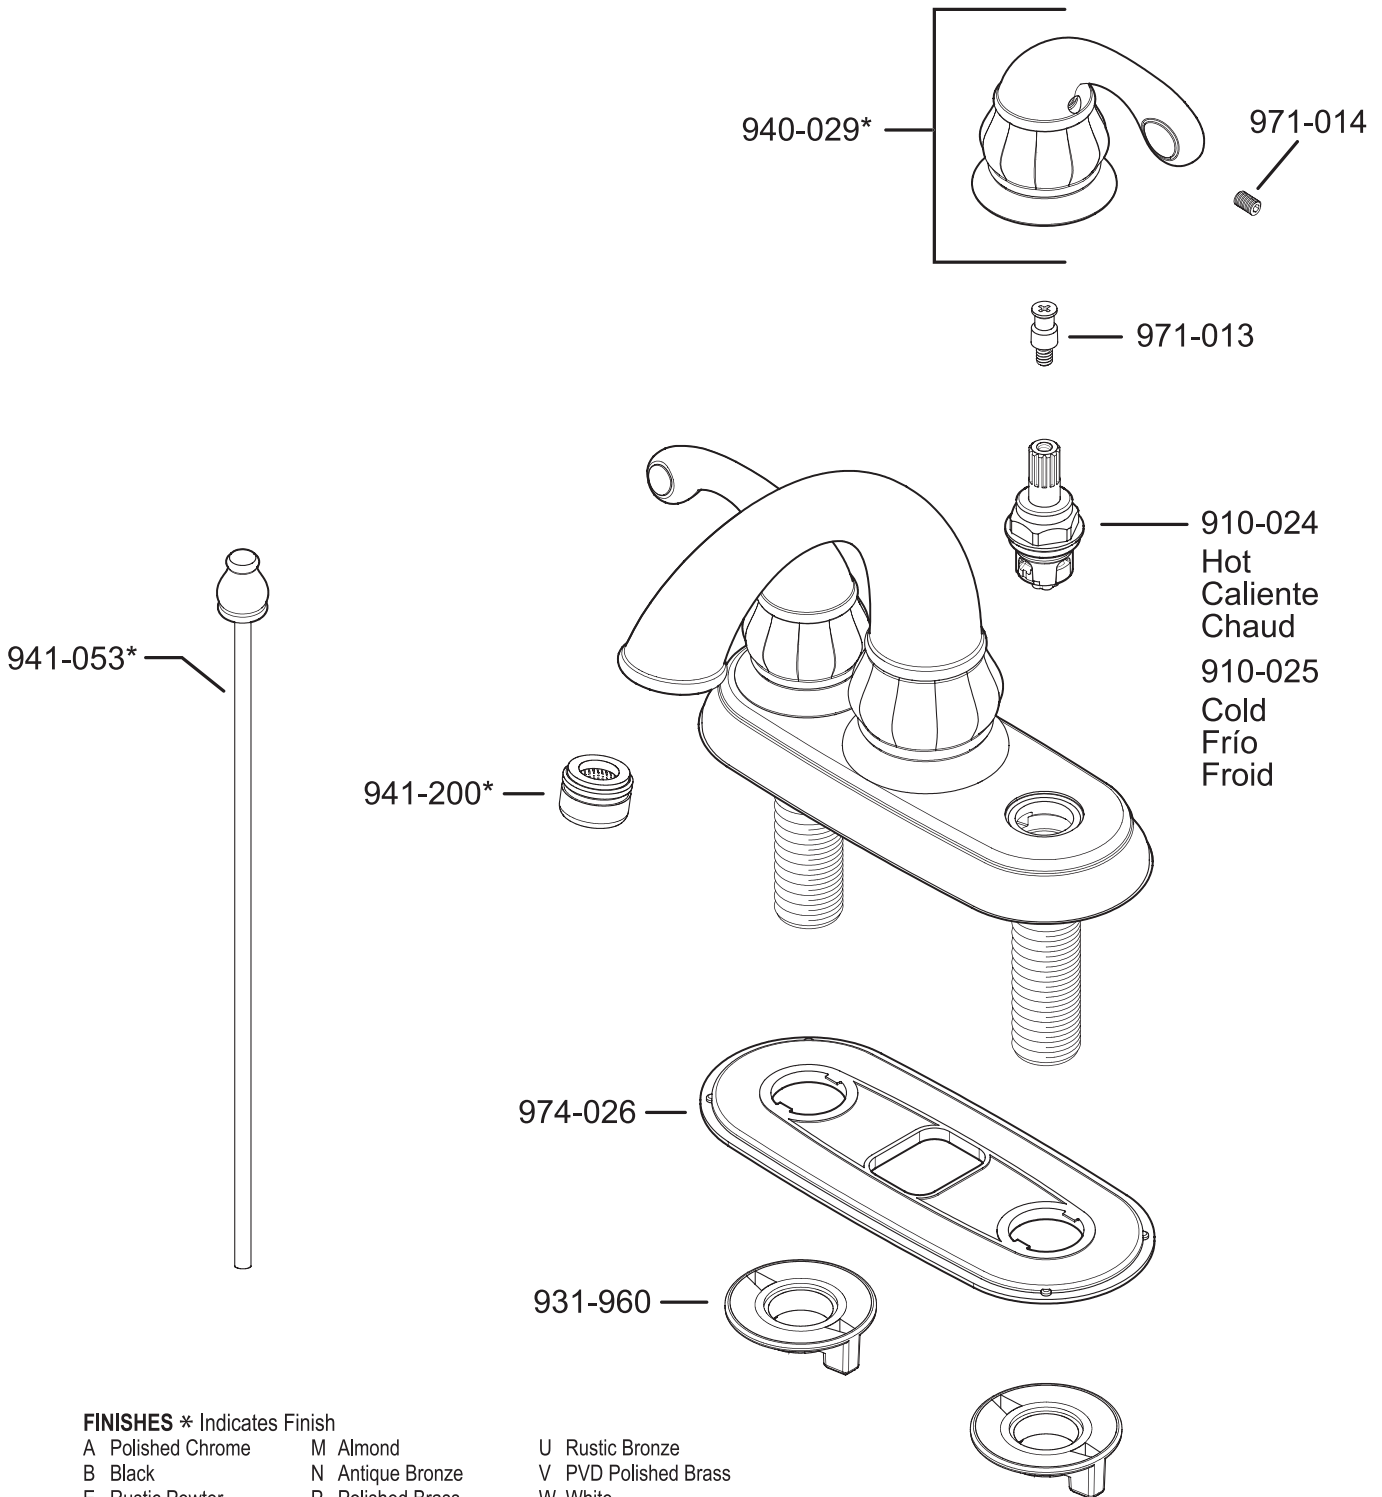

PARTS EXPLOSION

48 Series Treviso™ Collection 4" Centerset Lavatory Faucet

FINISHES * Indicates Finish

A Polished Chrome	M Almond	U Rustic Bronze
B Black	N Antique Bronze	V PVD Polished Brass
E Rustic Pewter	P Polished Brass	W White
D PVD Polished Nickel	Q Satin Brass	Y Tuscan Bronze
J PVD Brushed Nickel	R Copper	Z Oil-Rubbed Bronze
K Satin Nickel	S Stainless Steel	
L Satin Stainless	T Biscuit	

All finishes not available on all parts

Pfister™