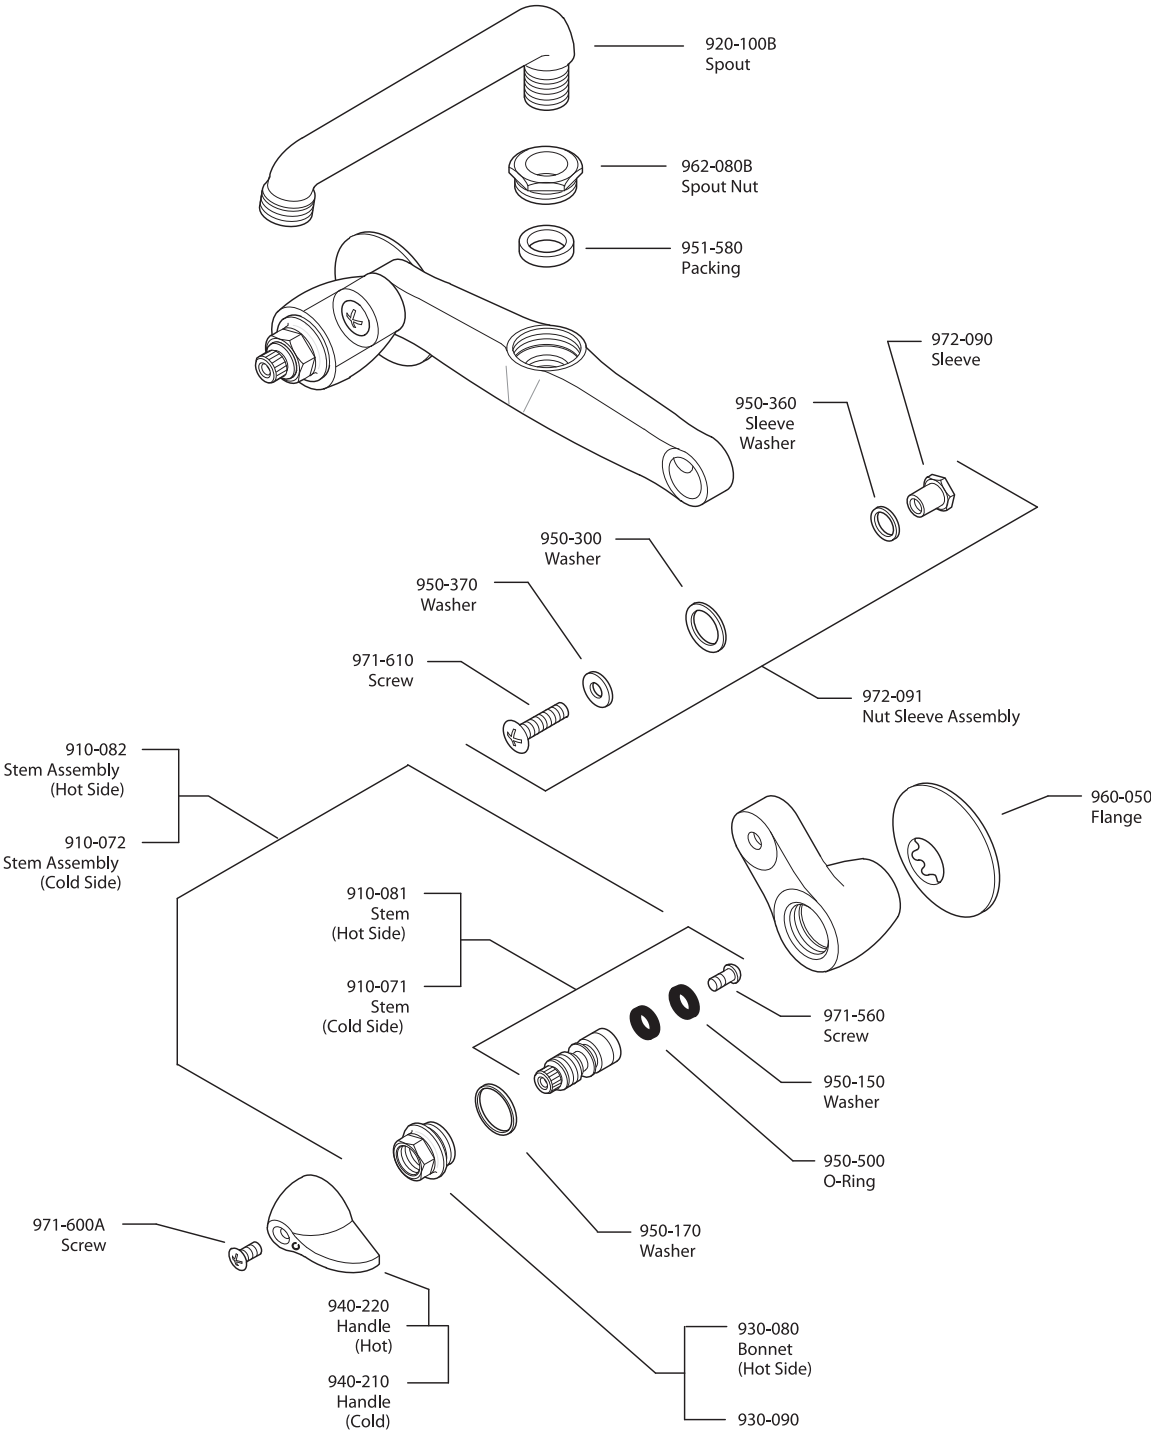

PARTS EXPLOSION

69 Series Wallmount Laundry/Utility Faucet

FINISHES * Indicates Finish

A Polished Chrome	M Almond	U Rustic Bronze
B Black	N Antique Bronze	V PVD Polished Brass
E Rustic Pewter	P Polished Brass	W White
D PVD Polished Nickel	Q Satin Brass	Y Tuscan Bronze
J PVD Brushed Nickel	R Copper	Z Oil-Rubbed Bronze
K Satin Nickel	S Stainless Steel	
L Satin Stainless	T Biscuit	

All finishes not available on all parts