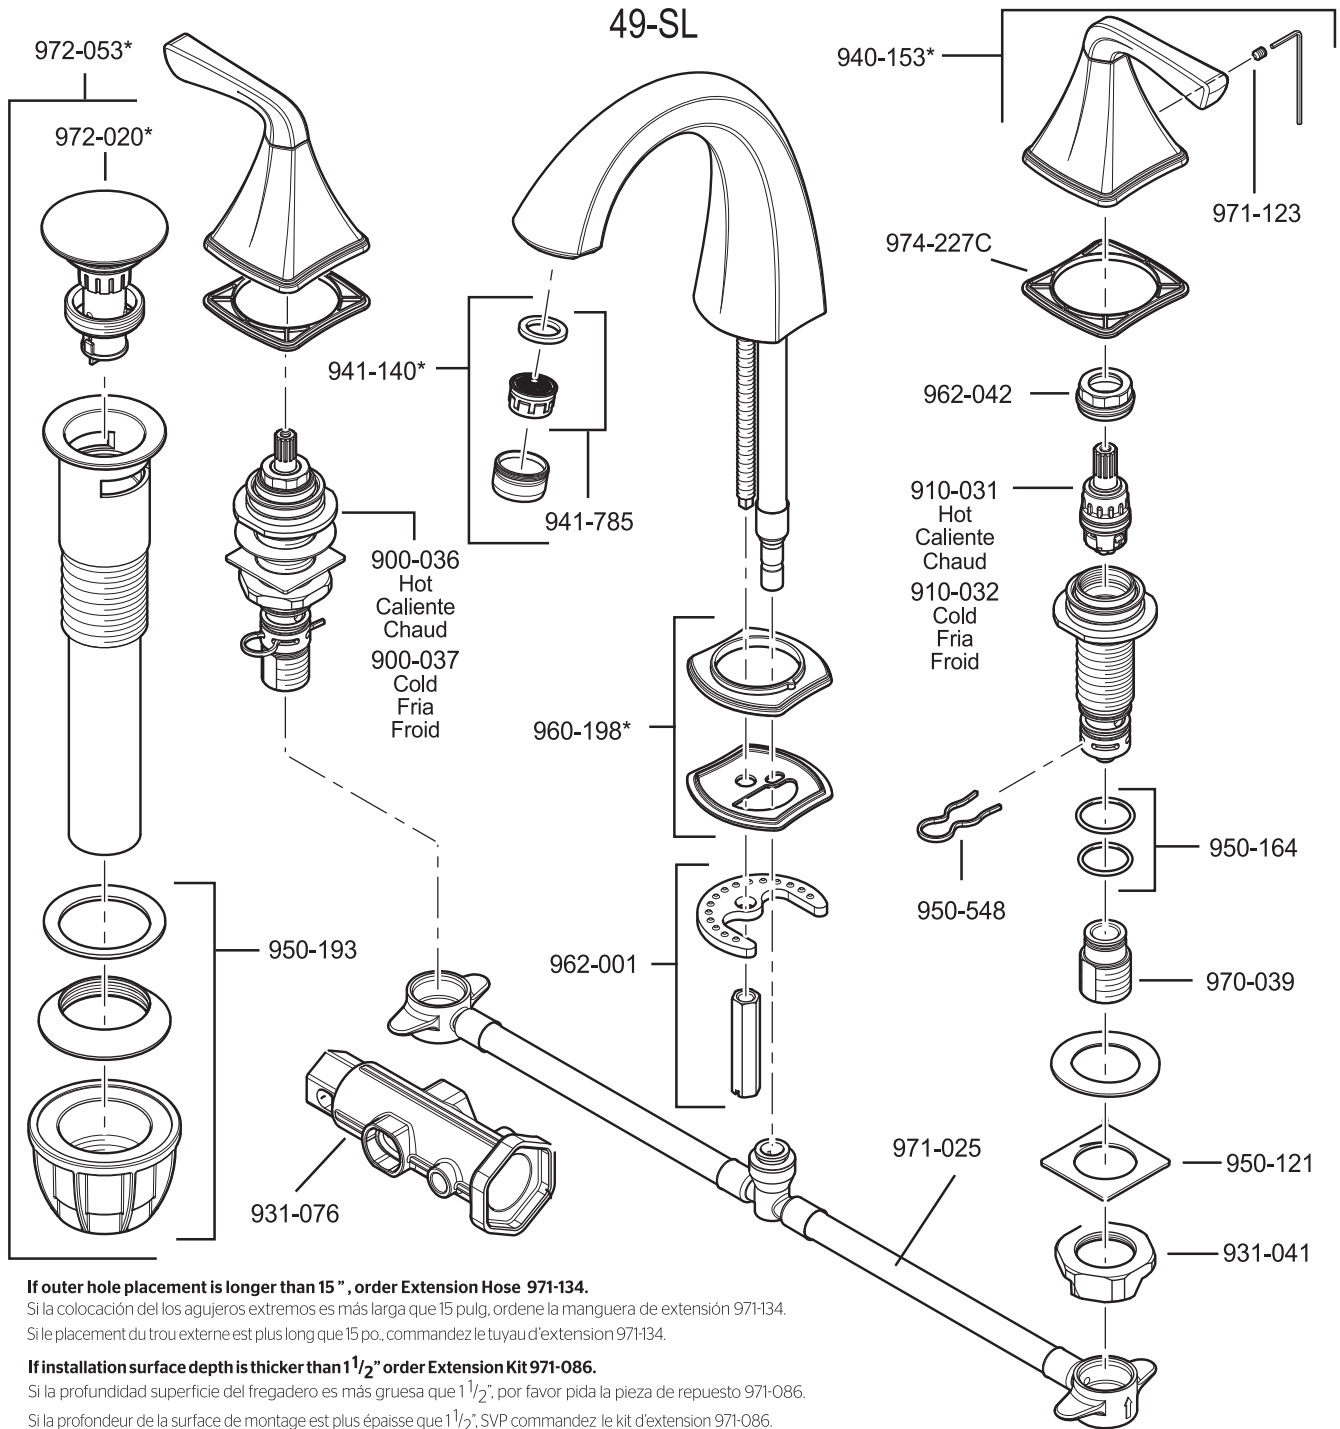

PARTS EXPLOSION

If outer hole placement is longer than 15", order Extension Hose 971-134.
Si la colocación de los agujeros extremos es más larga que 15 pulg. ordene la manguera de extensión 971-134.
Si le placement du trou externe est plus long que 15 po., commandez le tuyau d'extension 971-134.

If installation surface depth is thicker than 1 1/2" order Extension Kit 971-086.
Si la profundidad superficie del fregadero es más gruesa que 1 1/2", por favor pida la pieza de repuesto 971-086.
Si la profondeur de la surface de montage est plus épaisse que 1 1/2", SVP commandez le kit d'extension 971-086.

A	Polished Chrome	Cromo Pulido	Chrome Poli
J	PVD Brushed Nickel	PVD Niquel Cepillado	PVD Nickel Brosse