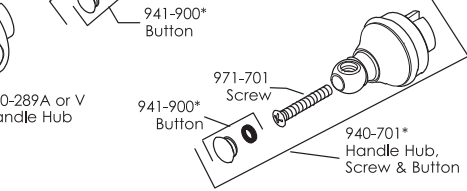

PARTS EXPLOSION

08/09 Series Tub & Shower Trim Kits

940-995*	Solid Brass	
940-996VA	Chrome Lever, Brass End	
940-996AK	Brushed Nickel Lever, Chrome End	
940-996PK	Brushed Nickel Lever, Brass End	
940-996AW	White Lever, Chrome End	
940-994A or V	Oak Wood	
940-900A or V	Acrylic	
940-991A or V	Porcelain, White	
940-992V	Porcelain, Green	
940-993A	Porcelain, Black	
940-905A or V	Swirl Acrylic	

1. **FINISHES * Indicates Finish**

A Polished Chrome	M Almond	U Rustic Bronze
B Black	N Antique Bronze	V PVD Polished Brass
E Rustic Pewter	P Polished Brass	W White
D PVD Polished Nickel	Q Satin Brass	Y Tuscan Bronze
J PVD Brushed Nickel	R Copper	Z Oil-Rubbed Bronze
K Satin Nickel	S Stainless Steel	
L Satin Stainless	T Biscuit	

All finishes not available on all parts