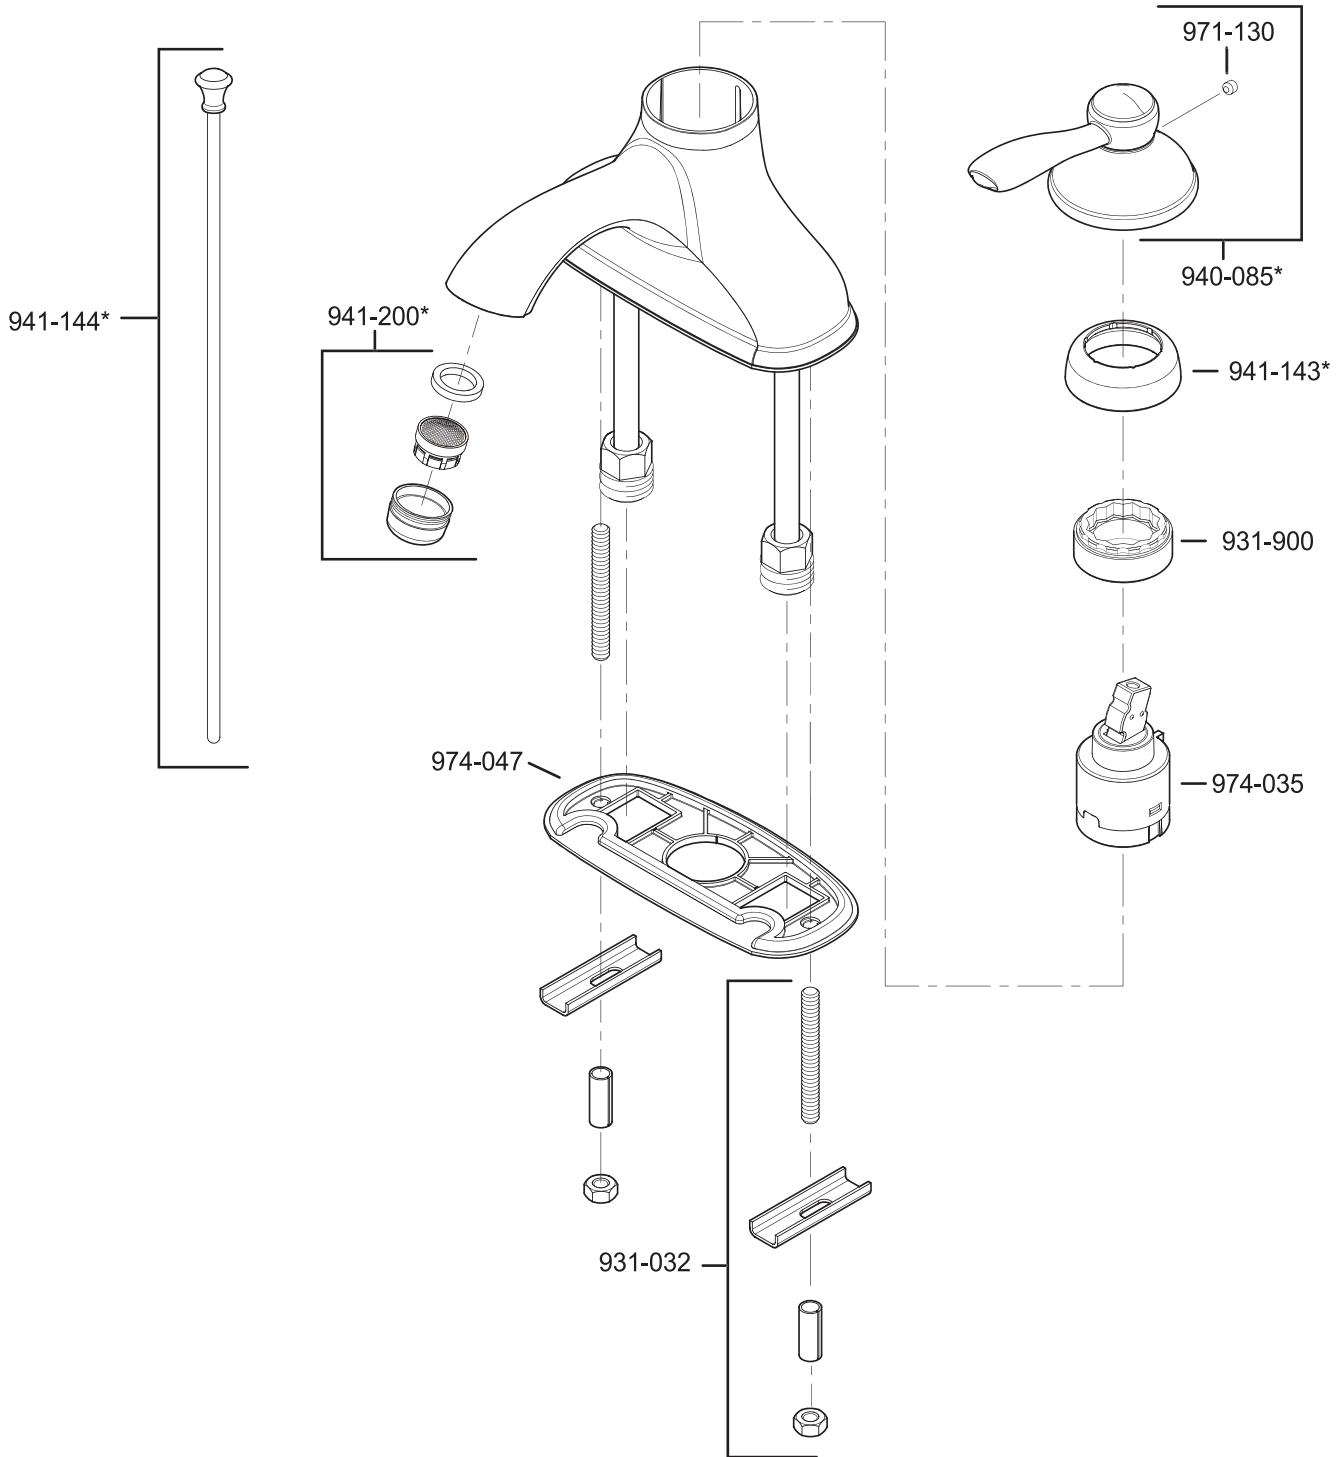

PARTS EXPLOSION

42 Series Portland™ 4" Centerset Lavatory Faucet

FINISHES * Indicates Finish

A Polished Chrome	M Almond	U Rustic Bronze
B Black	N Antique Bronze	V PVD Polished Brass
E Rustic Pewter	P Polished Brass	W White
D PVD Polished Nickel	Q Satin Brass	Y Tuscan Bronze
J PVD Brushed Nickel	R Copper	Z Oil-Rubbed Bronze
K Satin Nickel	S Stainless Steel	
L Satin Stainless	T Biscuit	

All finishes not available on all parts

Pfister™