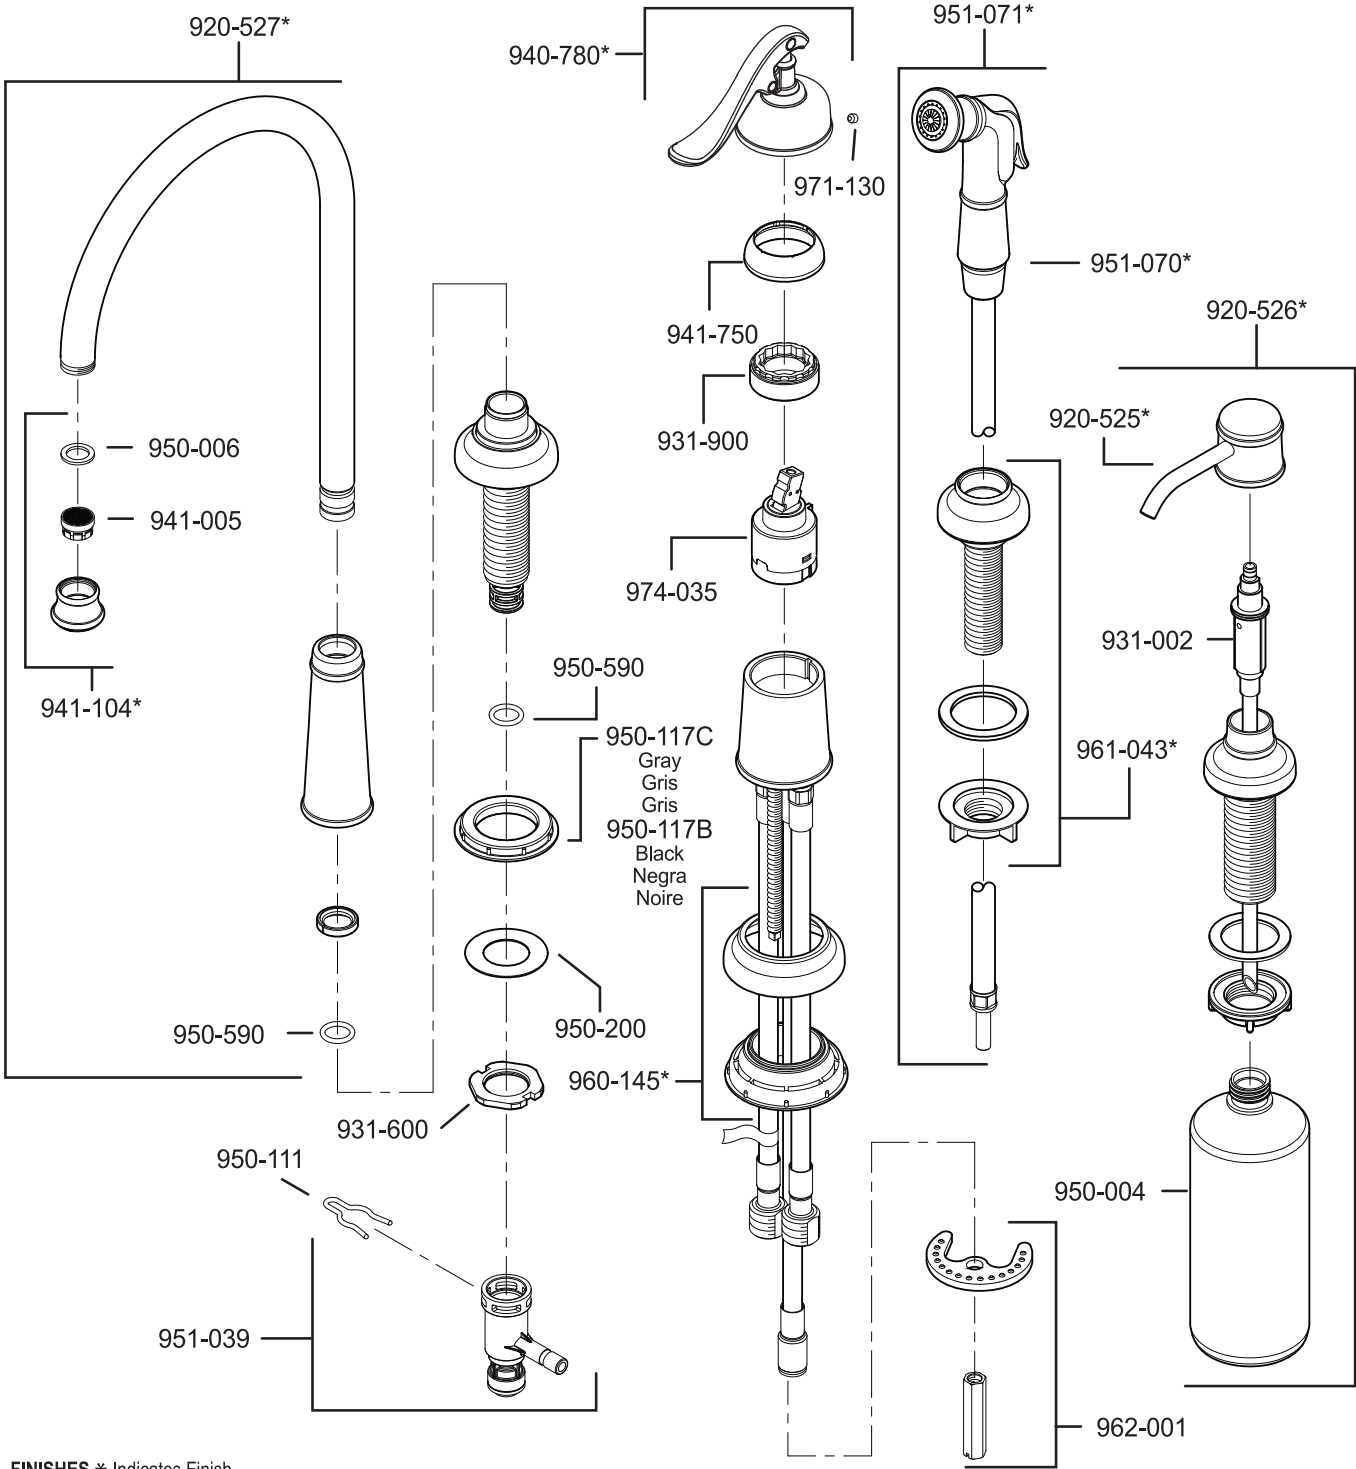

PARTS EXPLOSION

26 Series Ashfield™ Kitchen Faucet

1. **FINISHES * Indicates Finish**

A Polished Chrome	M Almond	U Rustic Bronze
B Black	N Antique Bronze	V PVD Polished Brass
E Rustic Pewter	P Polished Brass	W White
D PVD Polished Nickel	Q Satin Brass	Y Tuscan Bronze
J PVD Brushed Nickel	R Copper	Z Oil-Rubbed Bronze
K Satin Nickel	S Stainless Steel	
L Satin Stainless	T Biscuit	

All finishes not available on all parts