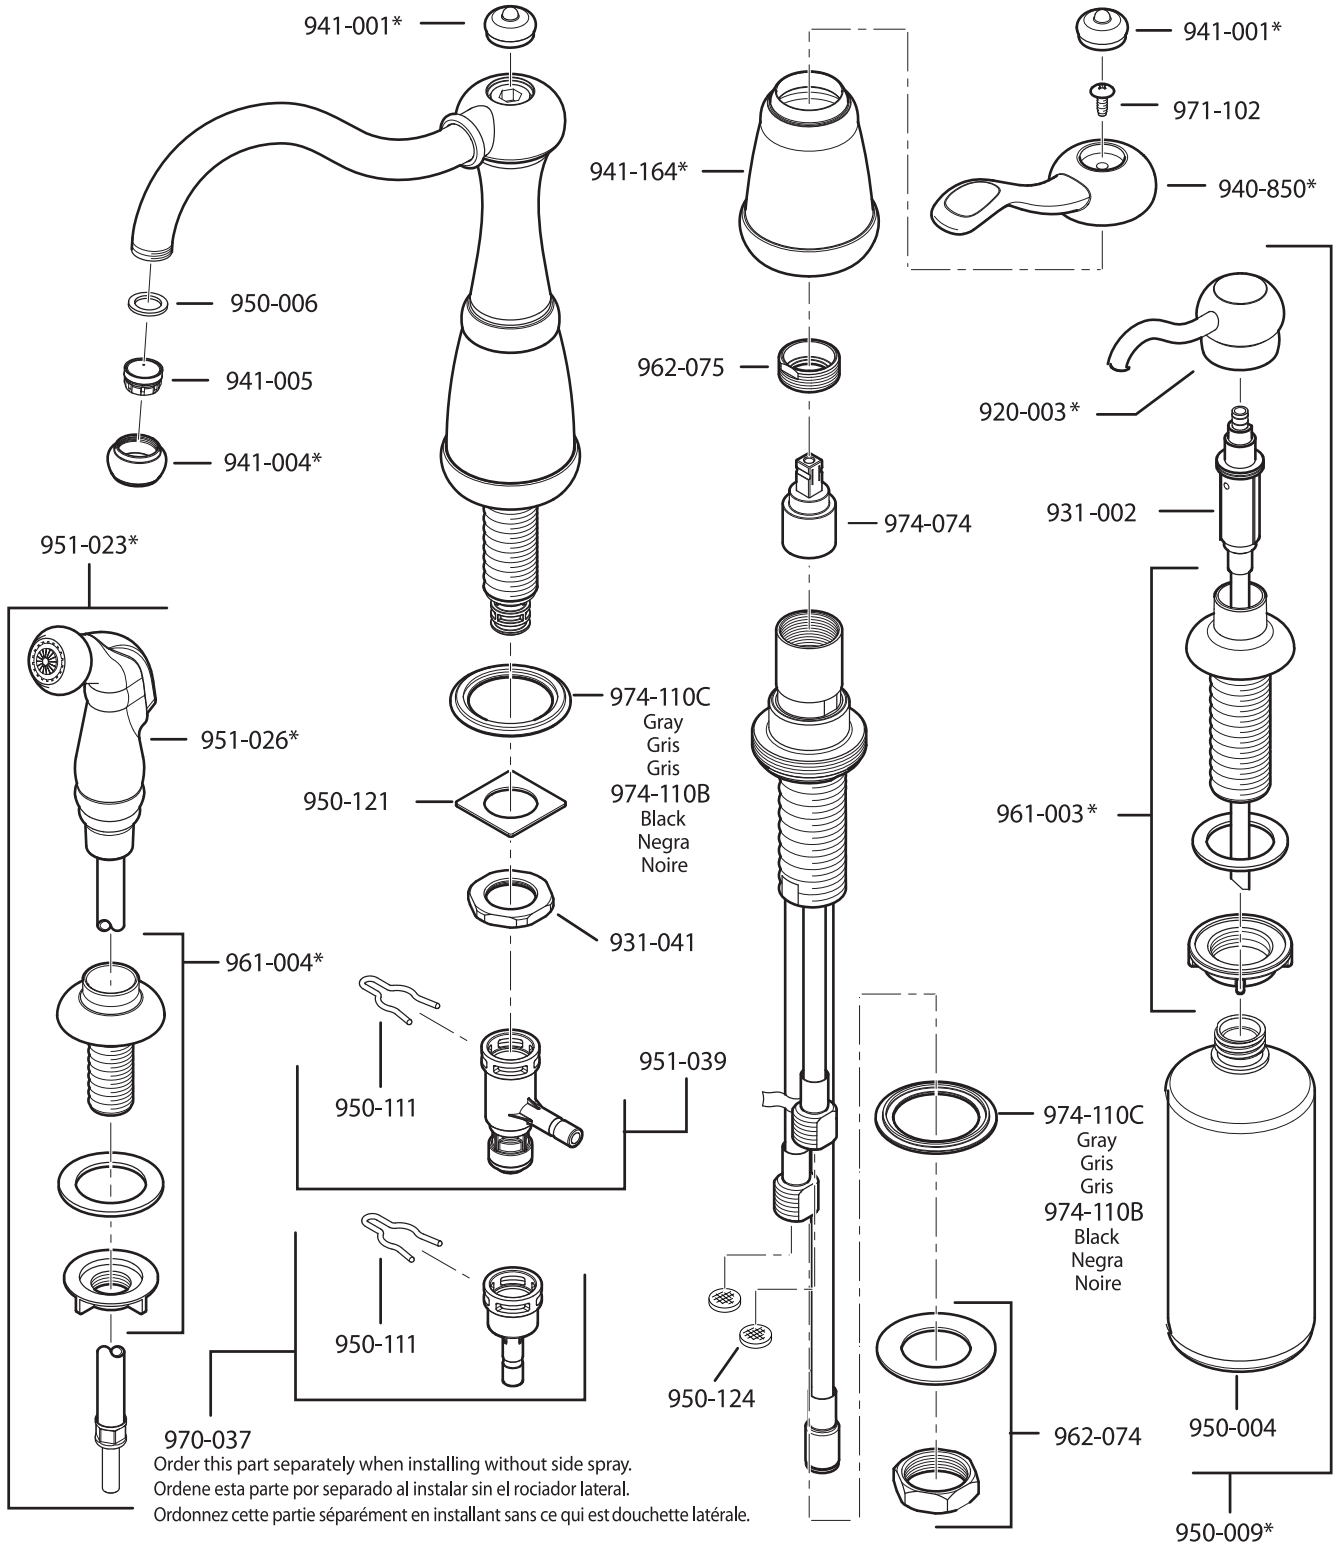

PARTS EXPLOSION

26 Series Marielle™ Kitchen Faucet

FINISHES * Indicates Finish

A Polished Chrome	L Satin Stainless	T Biscuit
B Black	M Almond	U Rustic Bronze
D PVD Polished Nickel	N Antique Bronze	V PVD Polished Brass
E Rustic Pewter	P Polished Brass	W White
J PVD Brushed Nickel	Q Satin Brass	Y Tuscan Bronze
G Velvet Aged Bronze	R Copper	Z Oil-Rubbed Bronze
K Satin Nickel	S Stainless Steel	

All finishes not available on all parts

Pfister™