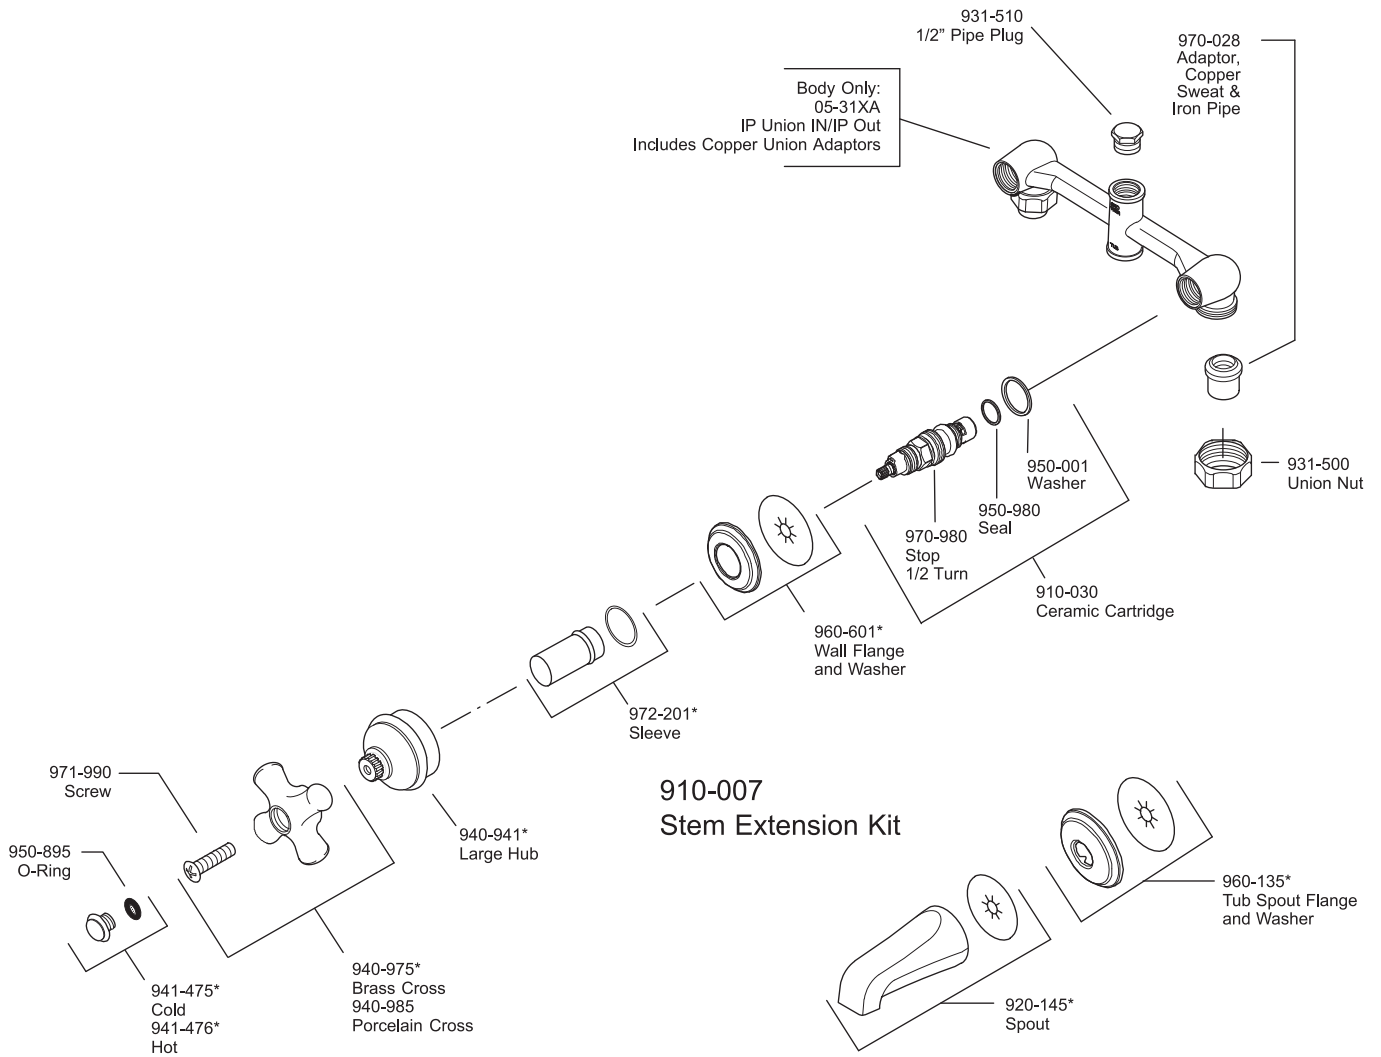

PARTS EXPLOSION

05 Series Two-Handle Tub Only

FINISHES * Indicates Finish

A Polished Chrome	M Almond	U Rustic Bronze
B Black	N Antique Bronze	V PVD Polished Brass
E Rustic Pewter	P Polished Brass	W White
D PVD Polished Nickel	Q Satin Brass	Y Tuscan Bronze
J PVD Brushed Nickel	R Copper	Z Oil-Rubbed Bronze
K Satin Nickel	S Stainless Steel	
L Satin Stainless	T Biscuit	

All finishes not available on all parts