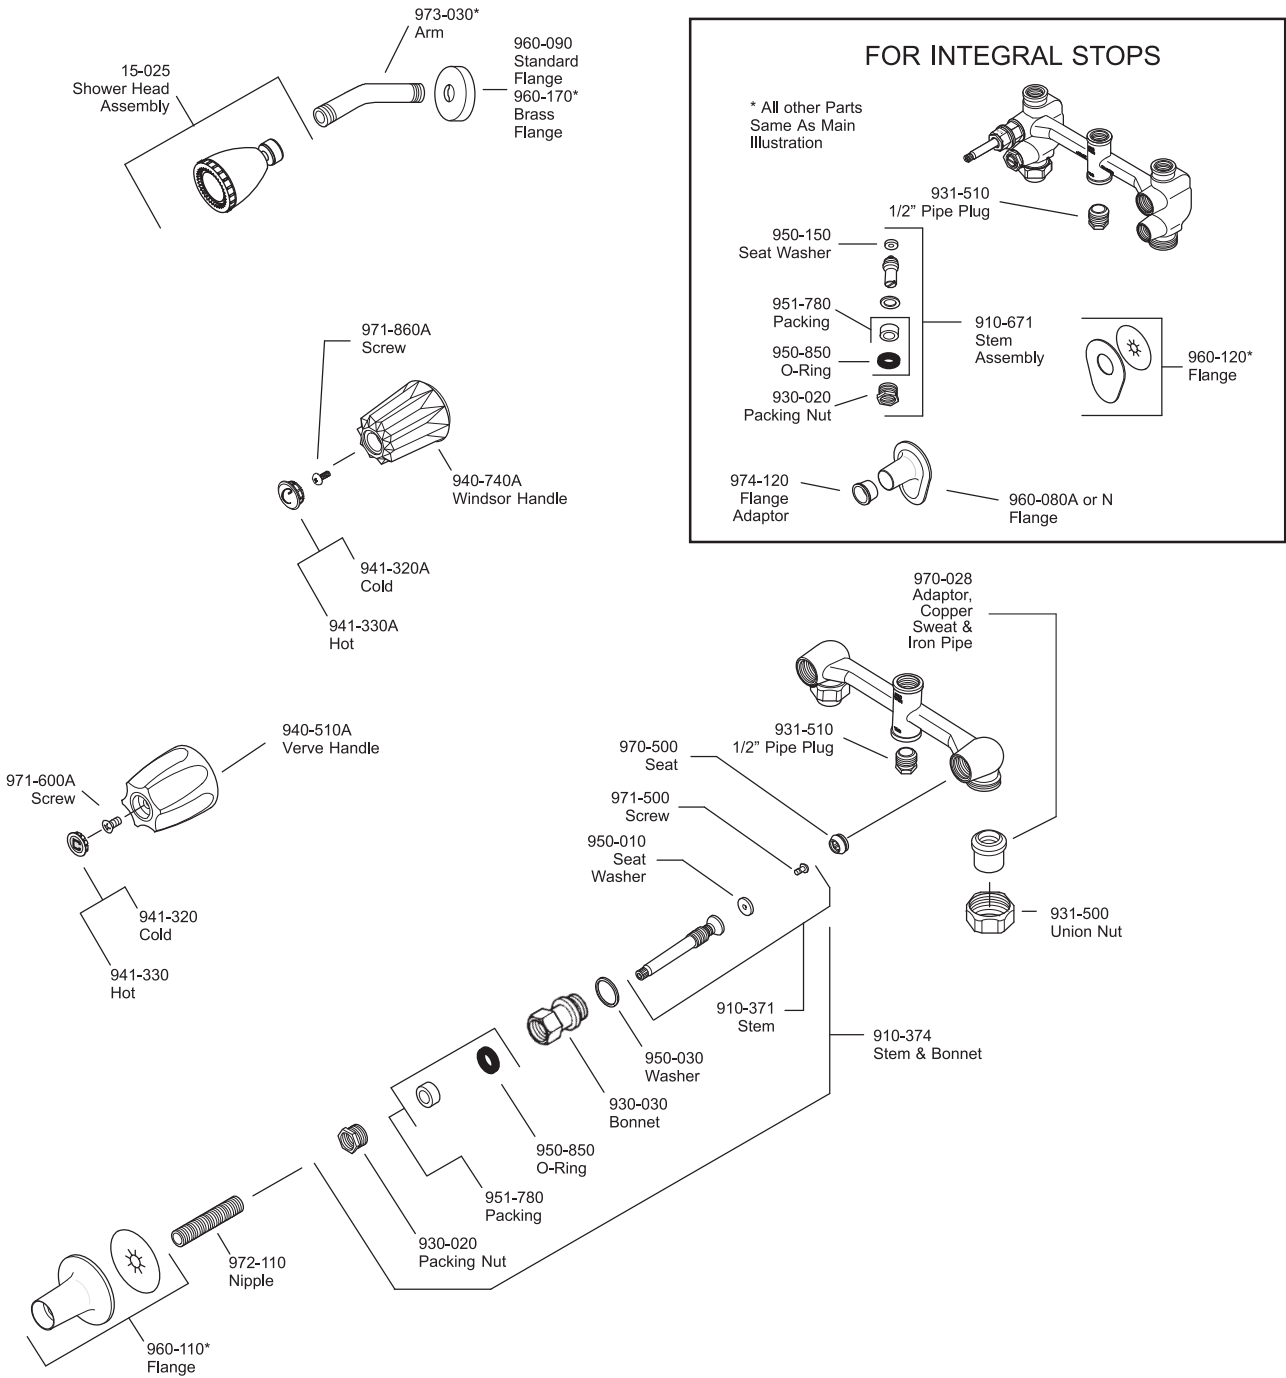

PARTS EXPLOSION

07 Series Two-Handle Shower Only

FINISHES * Indicates Finish

A Polished Chrome	M Almond	U Rustic Bronze
B Black	N Antique Bronze	V PVD Polished Brass
E Rustic Pewter	P Polished Brass	W White
D PVD Polished Nickel	Q Satin Brass	Y Tuscan Bronze
J PVD Brushed Nickel	R Copper	Z Oil-Rubbed Bronze
K Satin Nickel	S Stainless Steel	
L Satin Stainless	T Biscuit	

All finishes not available on all parts

Pfister™