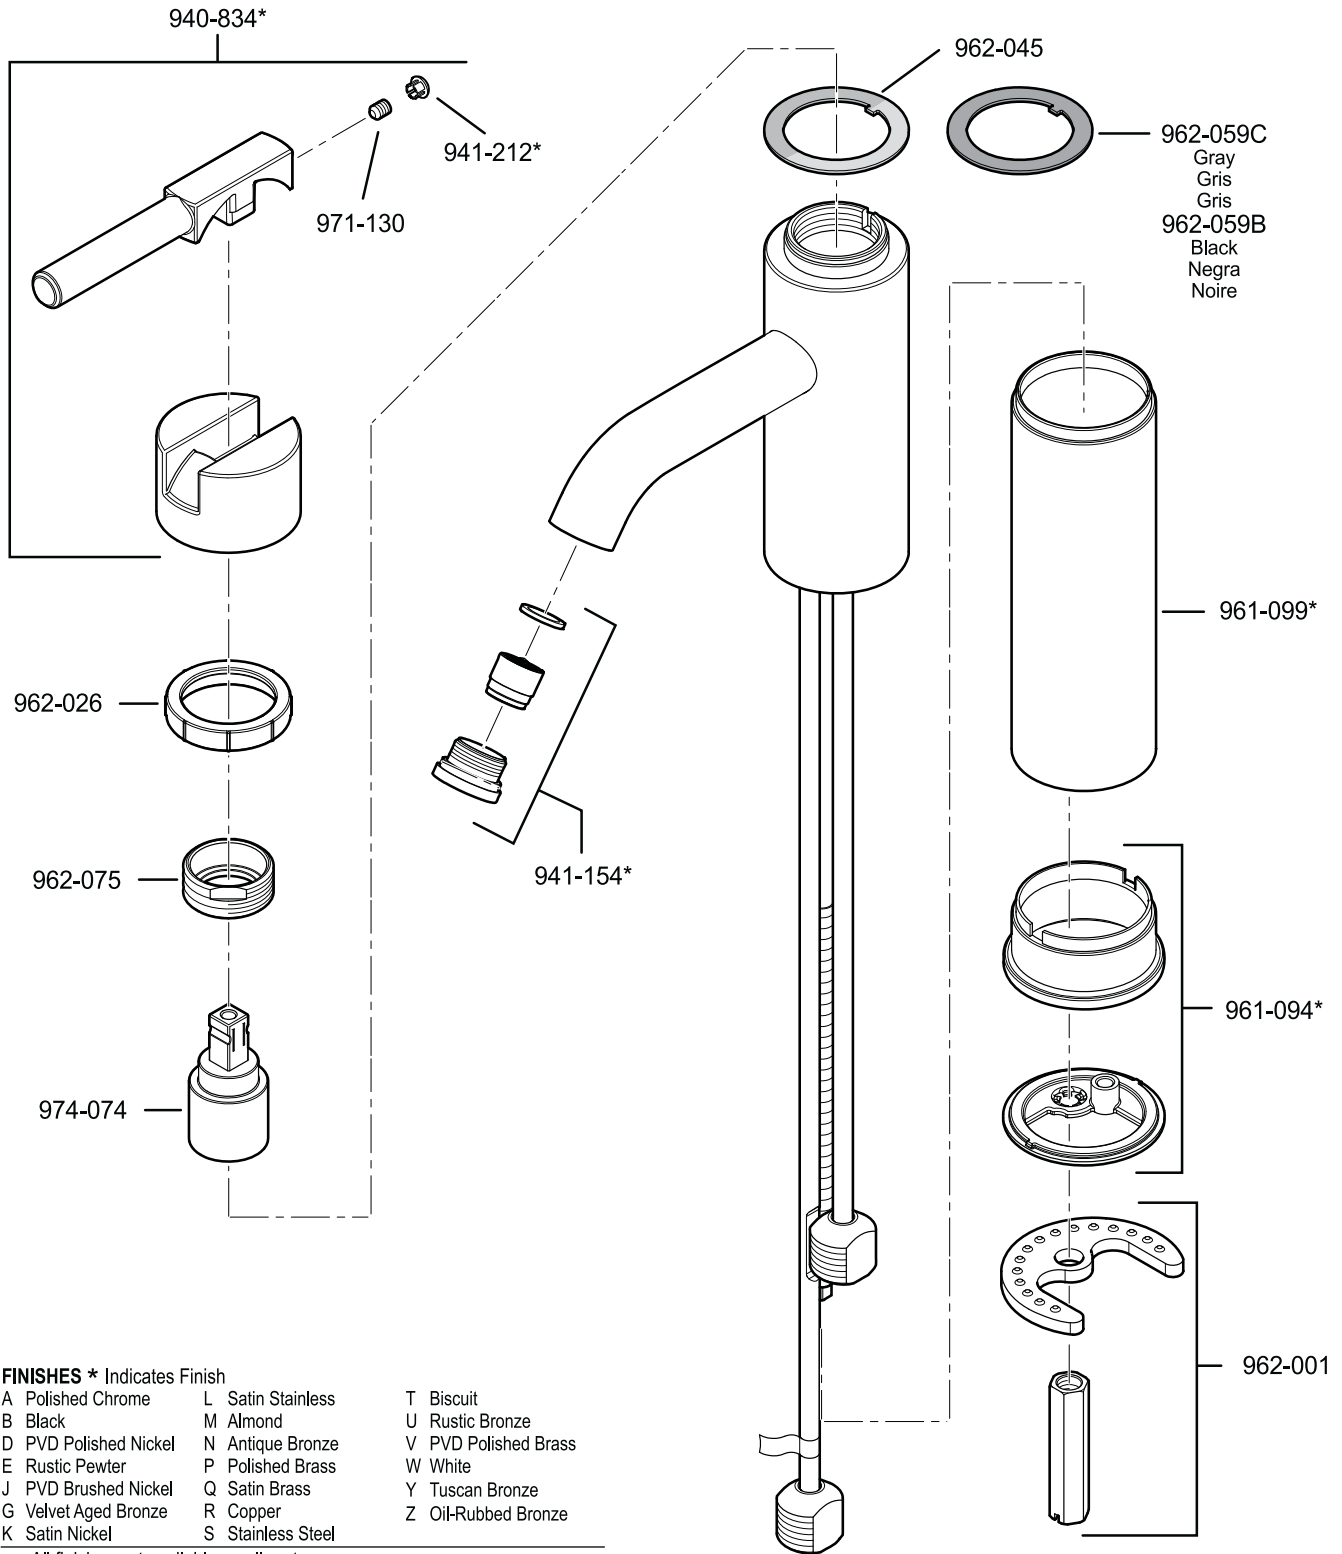

PARTS EXPLOSION

40 Series Contempra™ Single Control Centerset Lavatory Faucet

FINISHES * Indicates Finish

A Polished Chrome	L Satin Stainless	T Biscuit
B Black	M Almond	U Rustic Bronze
D PVD Polished Nickel	N Antique Bronze	V PVD Polished Brass
E Rustic Pewter	P Polished Brass	W White
J PVD Brushed Nickel	Q Satin Brass	Y Tuscan Bronze
G Velvet Aged Bronze	R Copper	Z Oil-Rubbed Bronze
K Satin Nickel	S Stainless Steel	

All finishes not available on all parts

Pfister™