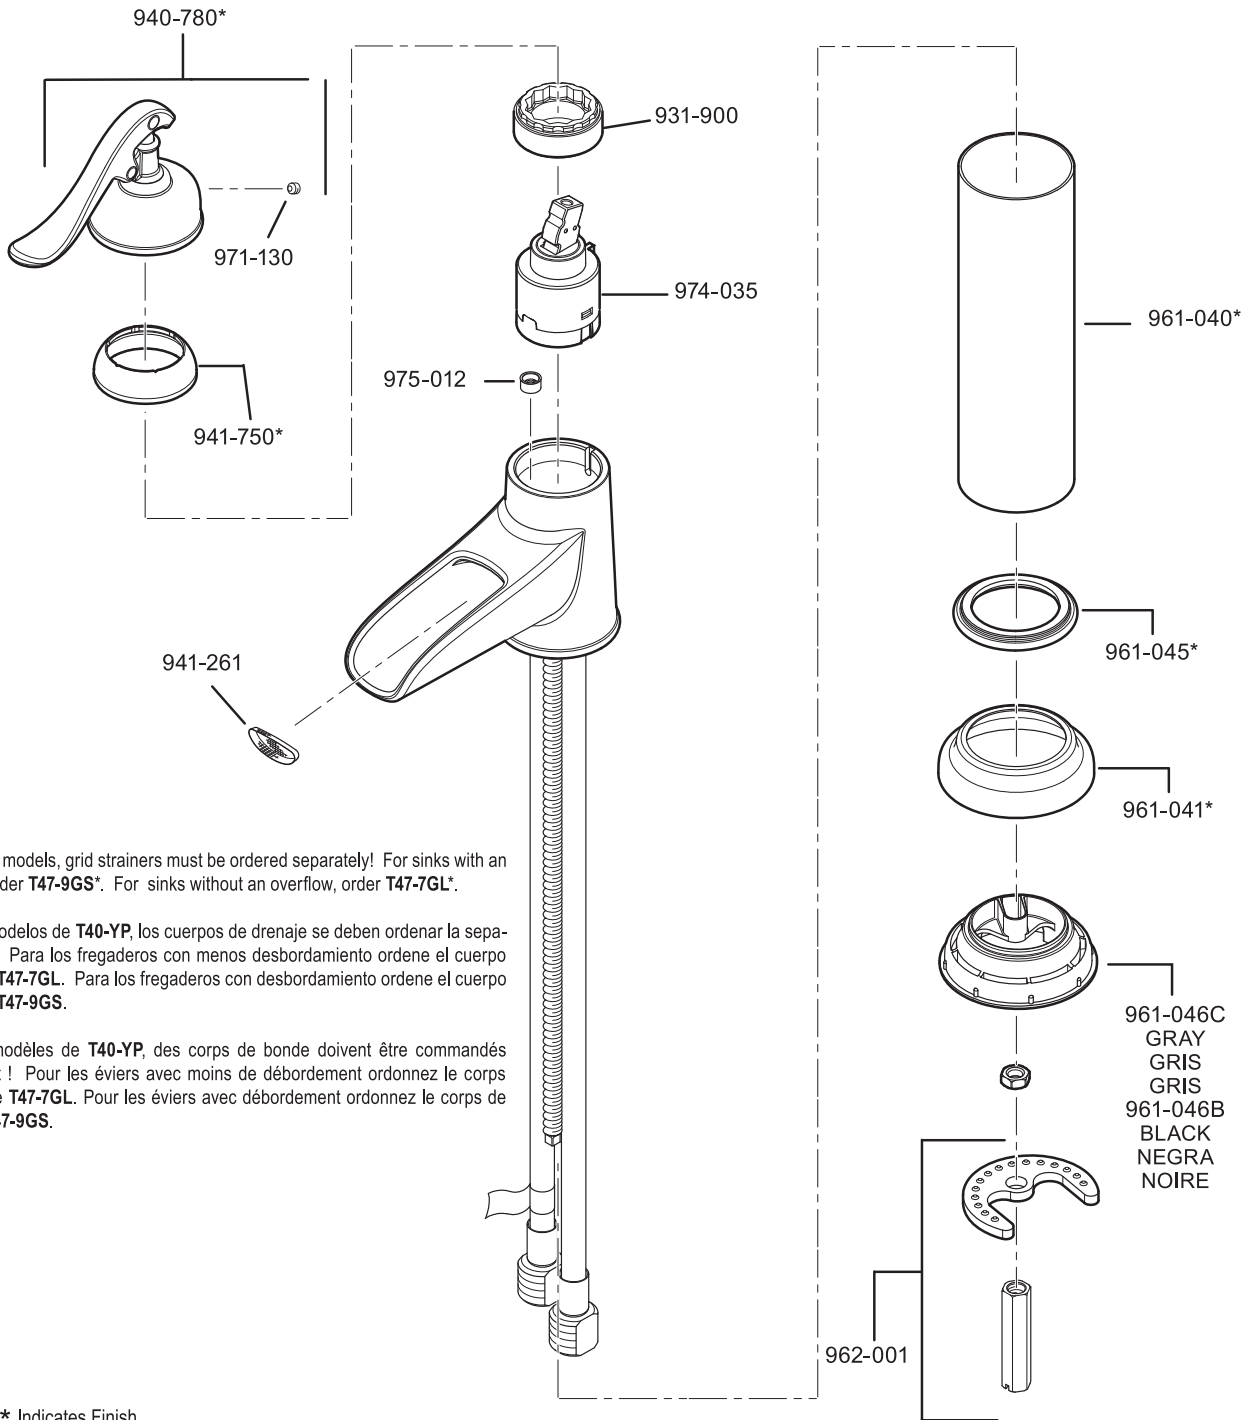

PARTS EXPLOSION

40 Series Ashfield™ Single Control Centerset Lavatory Faucet

For **T40-YP** models, grid strainers must be ordered separately! For sinks with an overflow, order **T47-9GS***. For sinks without an overflow, order **T47-7GL***.

¡Para los modelos de **T40-YP**, los cuerpos de drenaje se deben ordenar la separadamente! Para los fregaderos con menos desbordamiento ordene el cuerpo de drenaje **T47-7GL**. Para los fregaderos con desbordamiento ordene el cuerpo de drenaje **T47-9GS**.

Pour des modèles de **T40-YP**, des corps de bonde doivent être commandés séparément ! Pour les évier avec moins de débordement ordonnez le corps de drainage **T47-7GL**. Pour les évier avec débordement ordonnez le corps de drainage **T47-9GS**.

FINISHES * Indicates Finish

A Polished Chrome	L Satin Stainless	T Biscuit
B Black	M Almond	U Rustic Bronze
D PVD Polished Nickel	N Antique Bronze	V PVD Polished Brass
E Rustic Pewter	P Polished Brass	W White
J PVD Brushed Nickel	Q Satin Brass	Y Tuscan Bronze
G Velvet Aged Bronze	R Copper	Z Oil-Rubbed Bronze
K Satin Nickel	S Stainless Steel	

All finishes not available on all parts

Pfister™