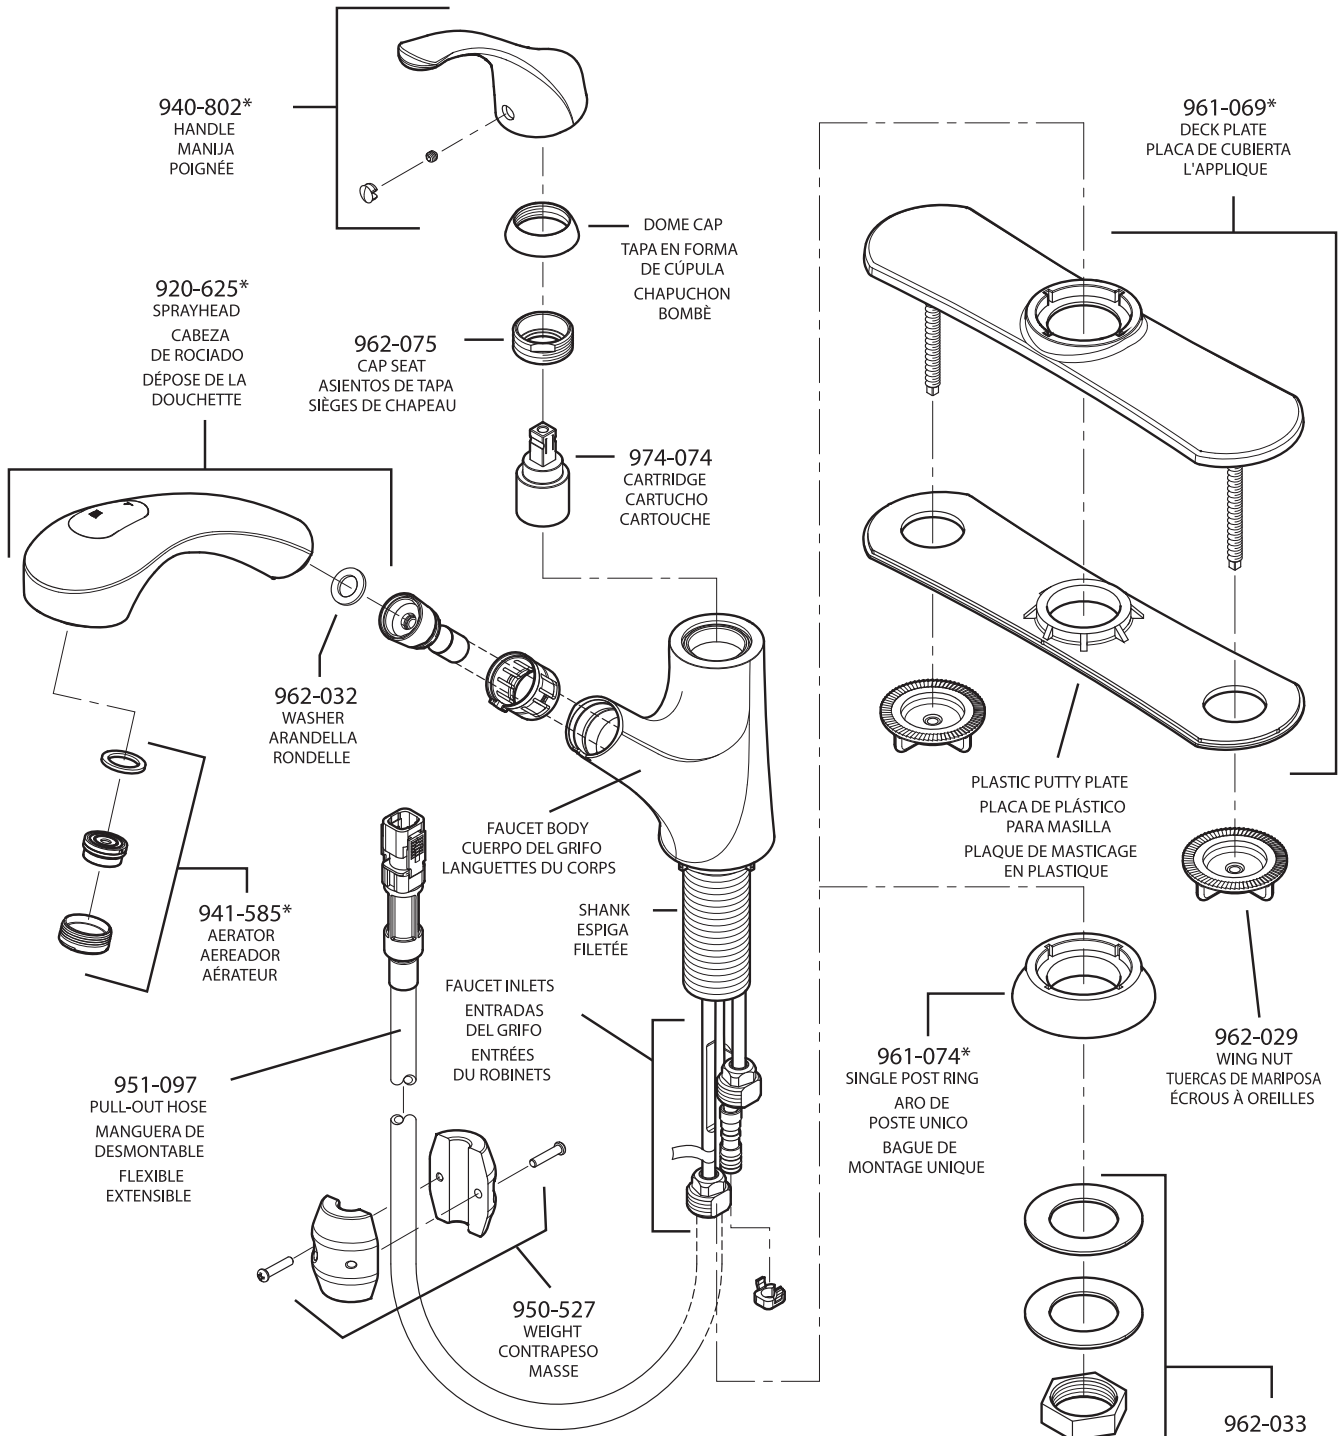

PARTS EXPLOSION

WKP Classic Series™ Kitchen Faucet

FINISHES * Indicates Finish

A Polished Chrome	L Satin Stainless	T Biscuit
B Black	M Almond	U Rustic Bronze
D PVD Polished Nickel	N Antique Bronze	V PVD Polished Brass
E Rustic Pewter	P Polished Brass	W White
J PVD Brushed Nickel	Q Satin Brass	Y Tuscan Bronze
G Velvet Aged Bronze	R Copper	Z Oil-Rubbed Bronze
K Satin Nickel	S Stainless Steel	

All finishes not available on all parts

Pfister™