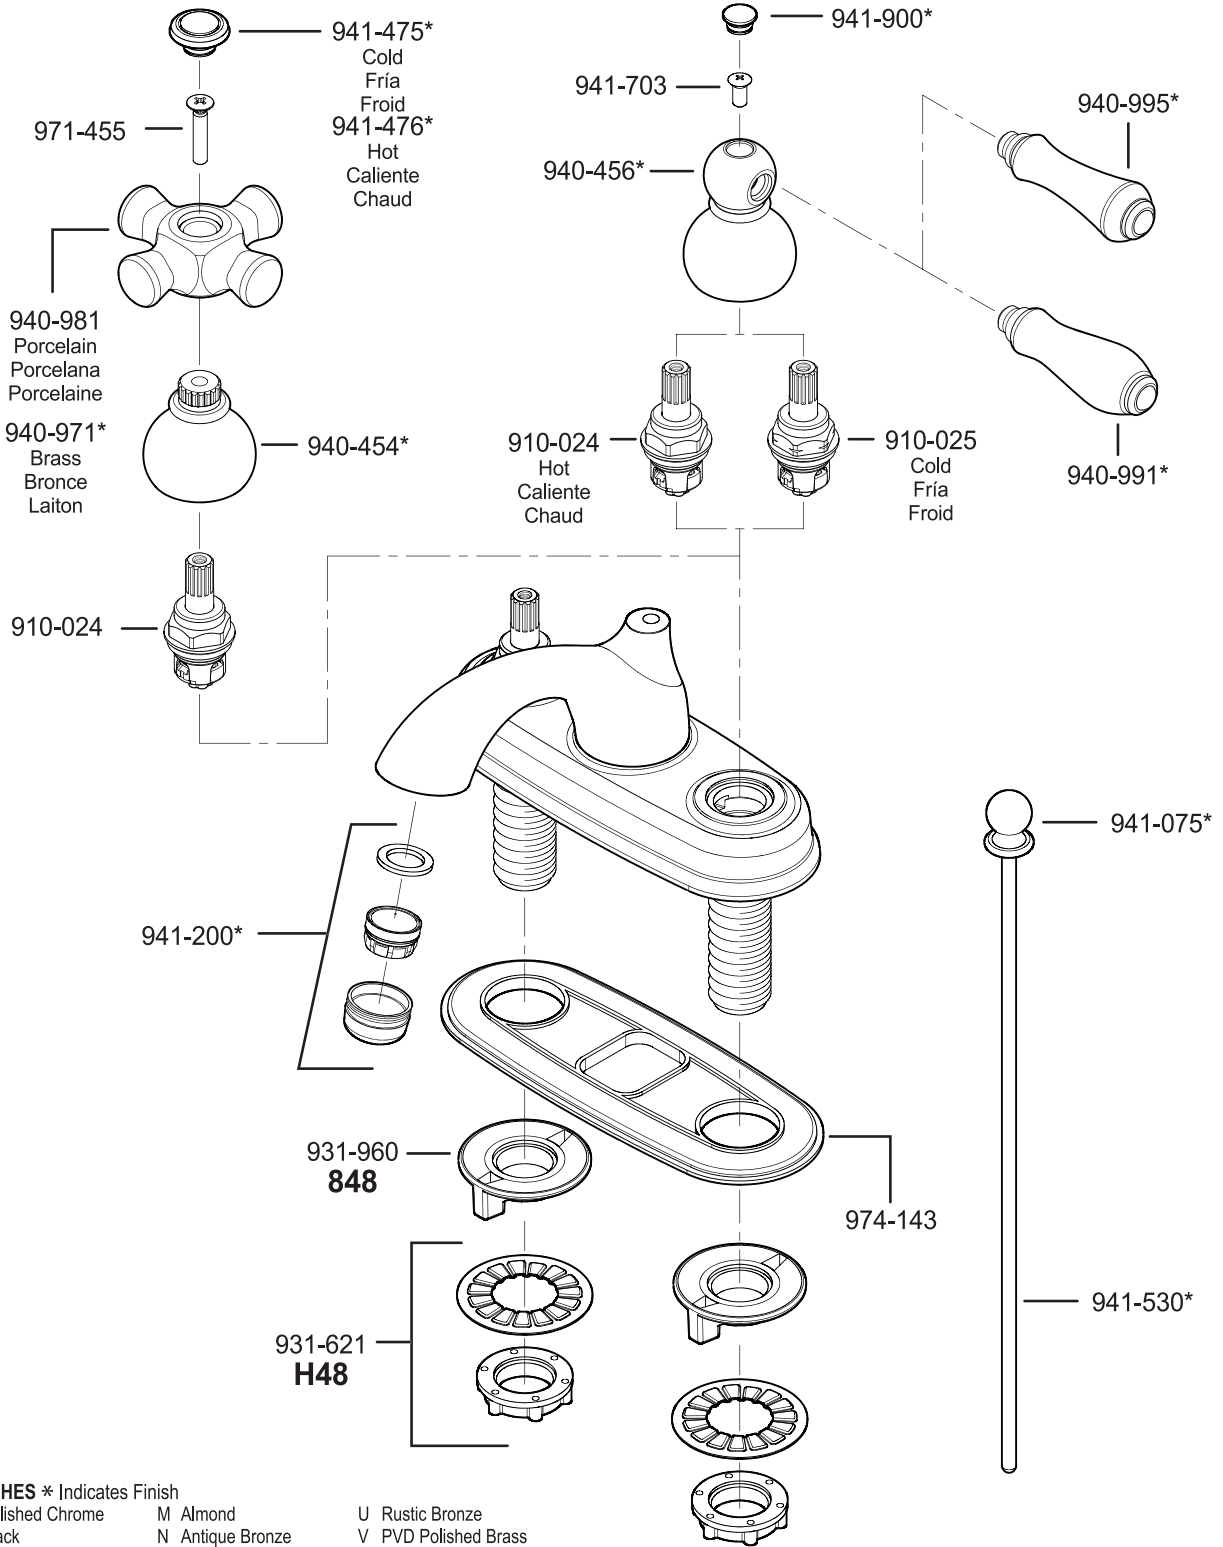

PARTS EXPLOSION

48 Series Georgetown™ Collection 4" Centerset Lavatory Faucet

FINISHES * Indicates Finish

A Polished Chrome	M Almond	U Rustic Bronze
B Black	N Antique Bronze	V PVD Polished Brass
E Rustic Pewter	P Polished Brass	W White
D PVD Polished Nickel	Q Satin Brass	Y Tuscan Bronze
J PVD Brushed Nickel	R Copper	Z Oil-Rubbed Bronze
K Satin Nickel	S Stainless Steel	
L Satin Stainless	T Biscuit	

All finishes not available on all parts

Pfister™