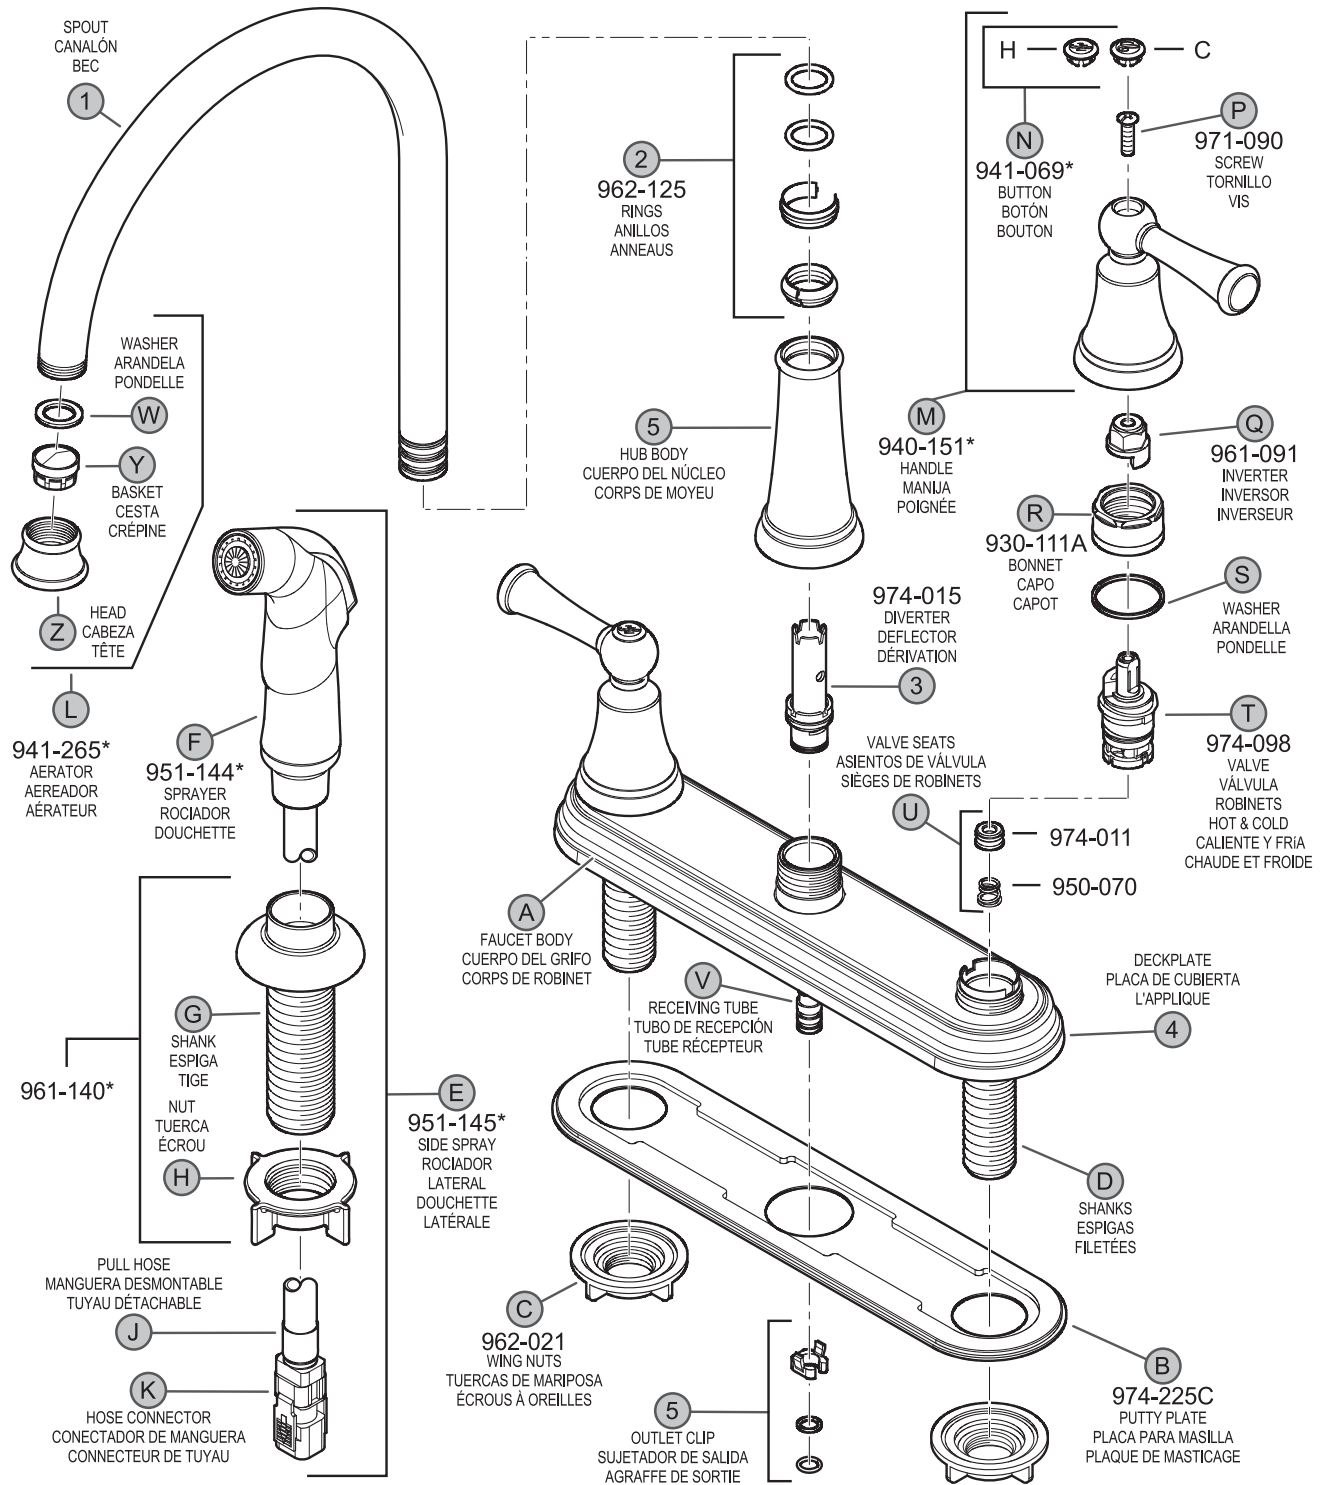

PARTS EXPLOSION

36 Series Bremerton™ Collection Two-Handle Kitchen Faucet

FINISHES * Indicates Finish

A Polished Chrome	K Satin Nickel	U Rustic Bronze
B Black	L Satin Stainless Steel	V PVD Polished Brass
C Light Gray	P Polished Brass	W White
D PVD Polished Nickel	Q Fired Copper	Y Tuscan Bronze
E Rustic Pewter	R Antique Copper	AB Aged Brass
G Velvet Aged Bronze	S Stainless Steel	MC Midnight Chrome
J PVD Brushed Nickel	T Biscuit	

All finishes not available on all parts

Pfister™