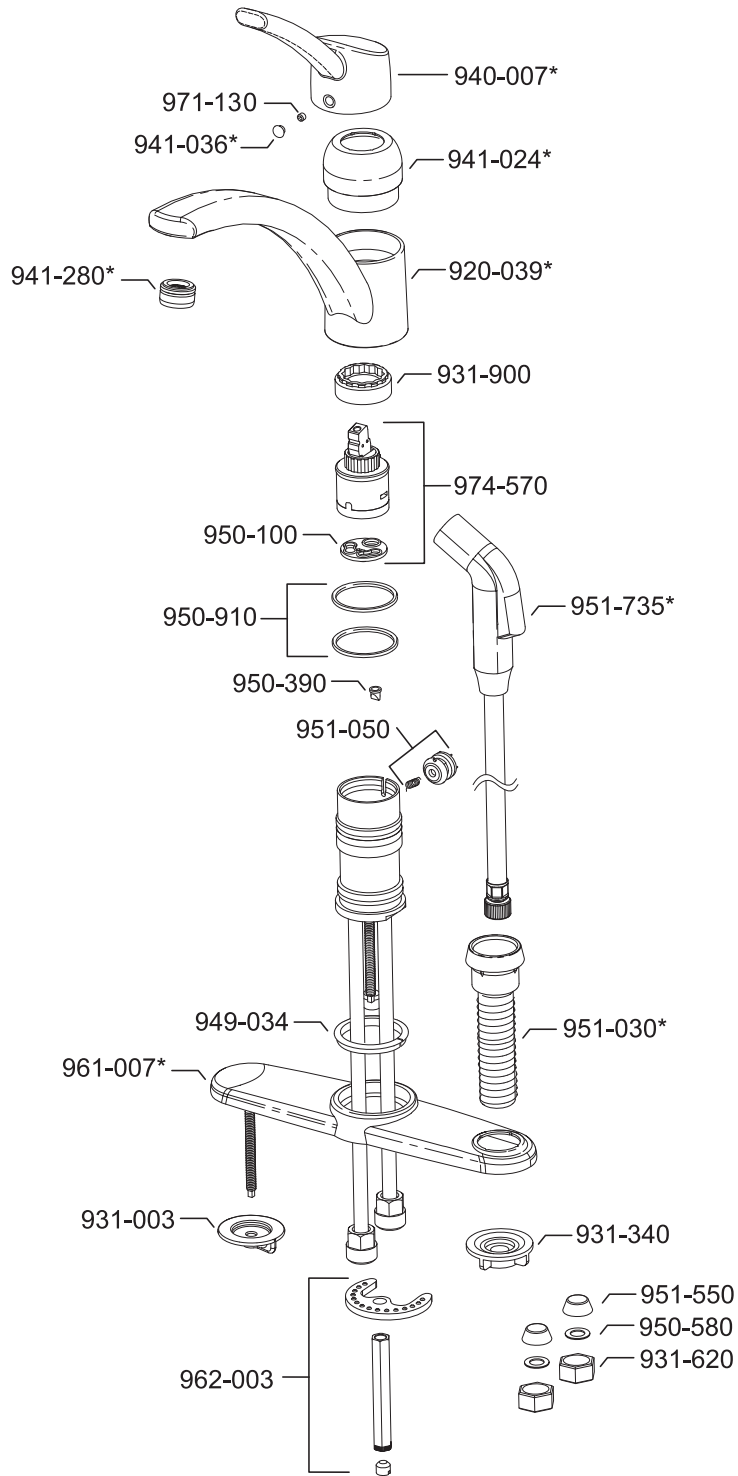

PARTS EXPLOSION

39 Series Parisa Kitchen Faucet

FINISHES * Indicates Finish

A Polished Chrome	M Almond	U Rustic Bronze
B Black	N Antique Bronze	V PVD Polished Brass
E Rustic Pewter	P Polished Brass	W White
D PVD Polished Nickel	Q Satin Brass	Y Tuscan Bronze
J PVD Brushed Nickel	R Copper	Z Oil-Rubbed Bronze
K Satin Nickel	S Stainless Steel	
L Satin Stainless	T Biscuit	

All finishes not available on all parts

Pfister™