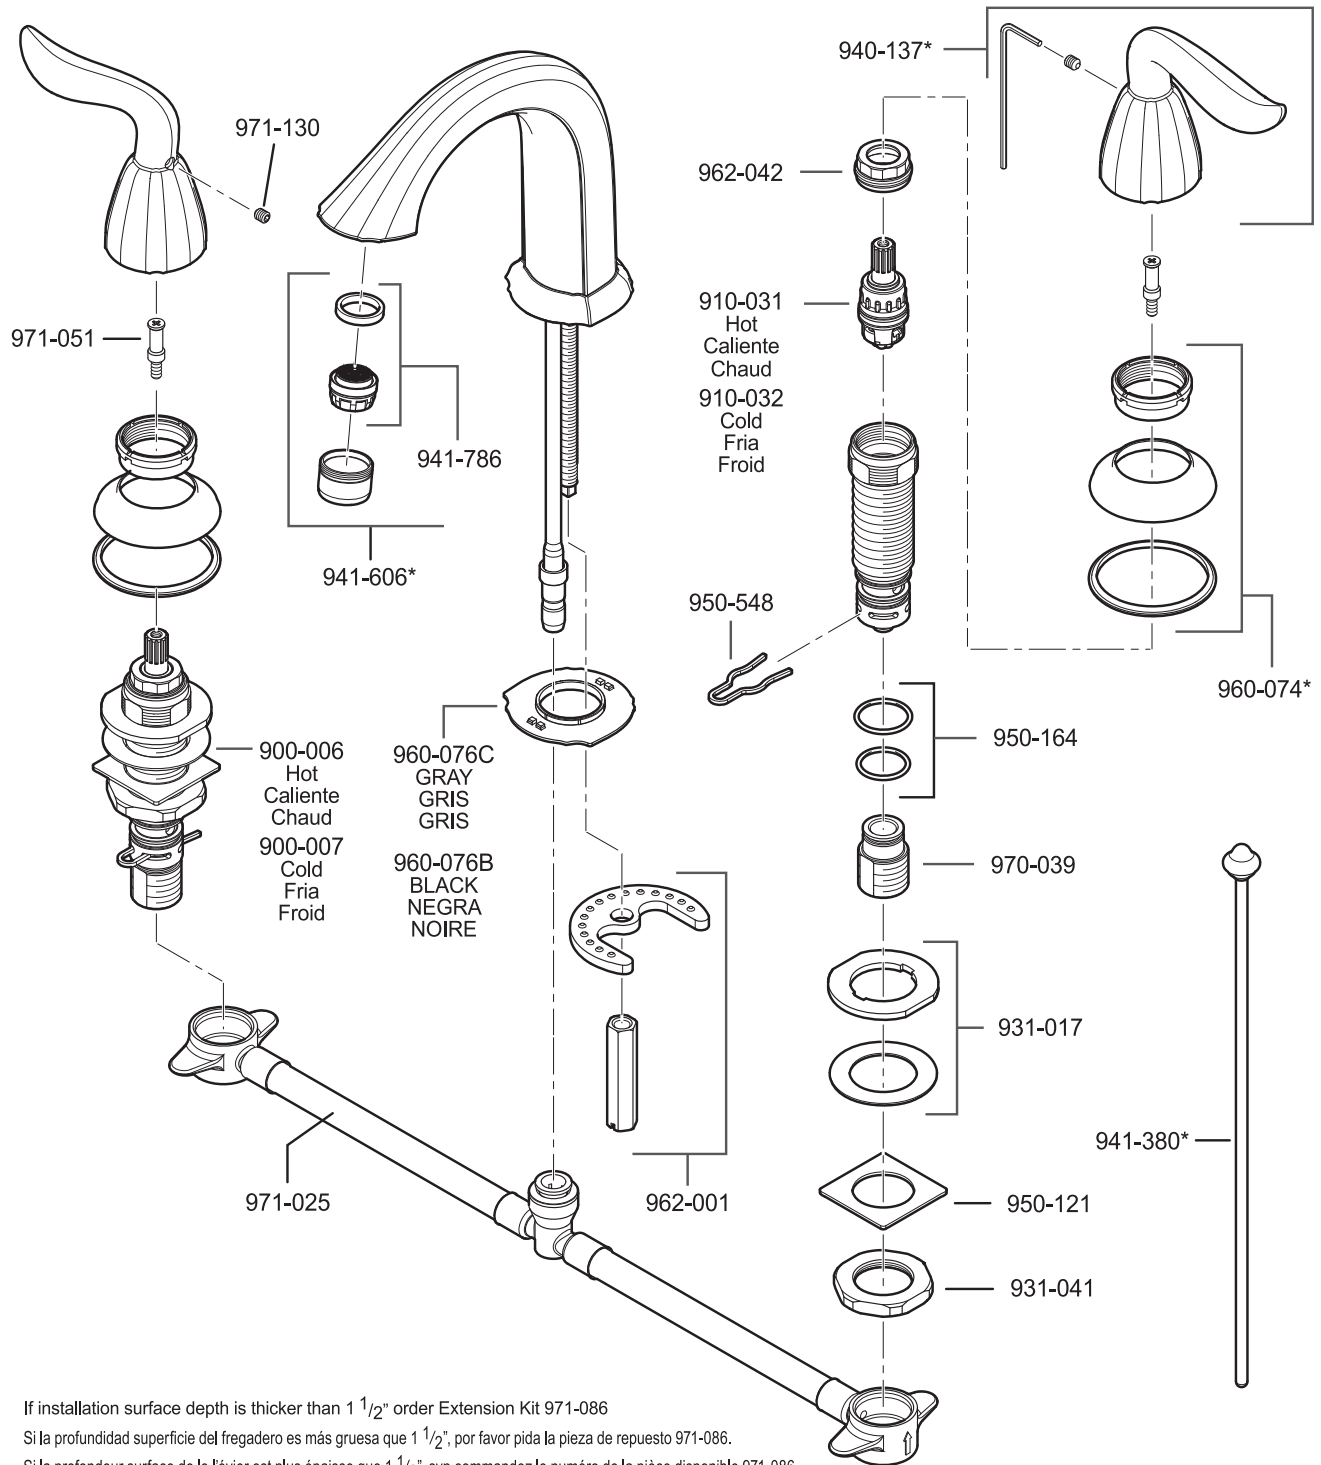

PARTS EXPLOSION

49 Series Santiago™ 8"-15" Widespread Lavatory Faucet

If installation surface depth is thicker than 1 1/2" order Extension Kit 971-086
Si la profundidad superficie del fregadero es más gruesa que 1 1/2", por favor pida la pieza de repuesto 971-086.
Si la profondeur surface de le fèvier est plus épaisse que 1 1/2", svp commandez le numéro de la pièce disponible 971-086.

FINISHES * Indicates Finish

A Polished Chrome	L Satin Stainless	T Biscuit
B Black	M Almond	U Rustic Bronze
D PVD Polished Nickel	N Antique Bronze	V PVD Polished Brass
E Rustic Pewter	P Polished Brass	W White
J PVD Brushed Nickel	Q Satin Brass	Y Tuscan Bronze
G Velvet Aged Bronze	R Copper	Z Oil-Rubbed Bronze
K Satin Nickel	S Stainless Steel	

All finishes not available on all parts

Pfister™