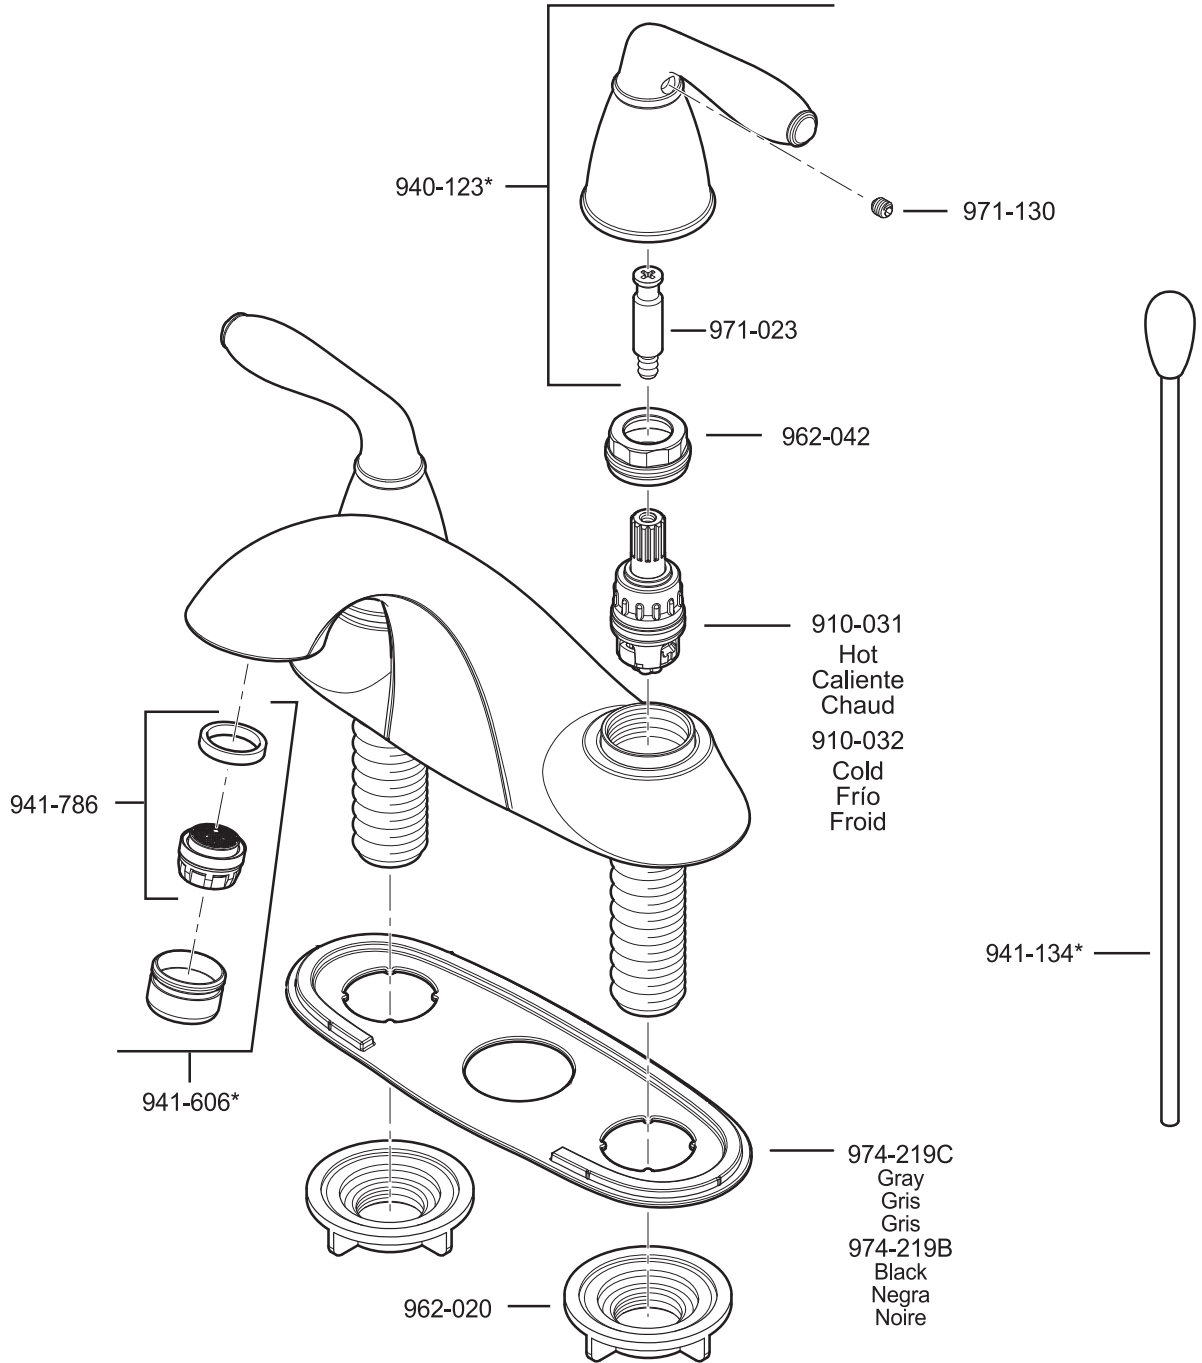

PARTS EXPLOSION

48-SR

A	Polished Chrome	Cromo Pulido	Chrome Poli
J	PVD Brushed Nickel	PVD Niquel Cepillado	PVD Nickel Brosse
Y	Tuscan Bronze	Bronze Toscano	Bronze Le Toscan

Pfister™