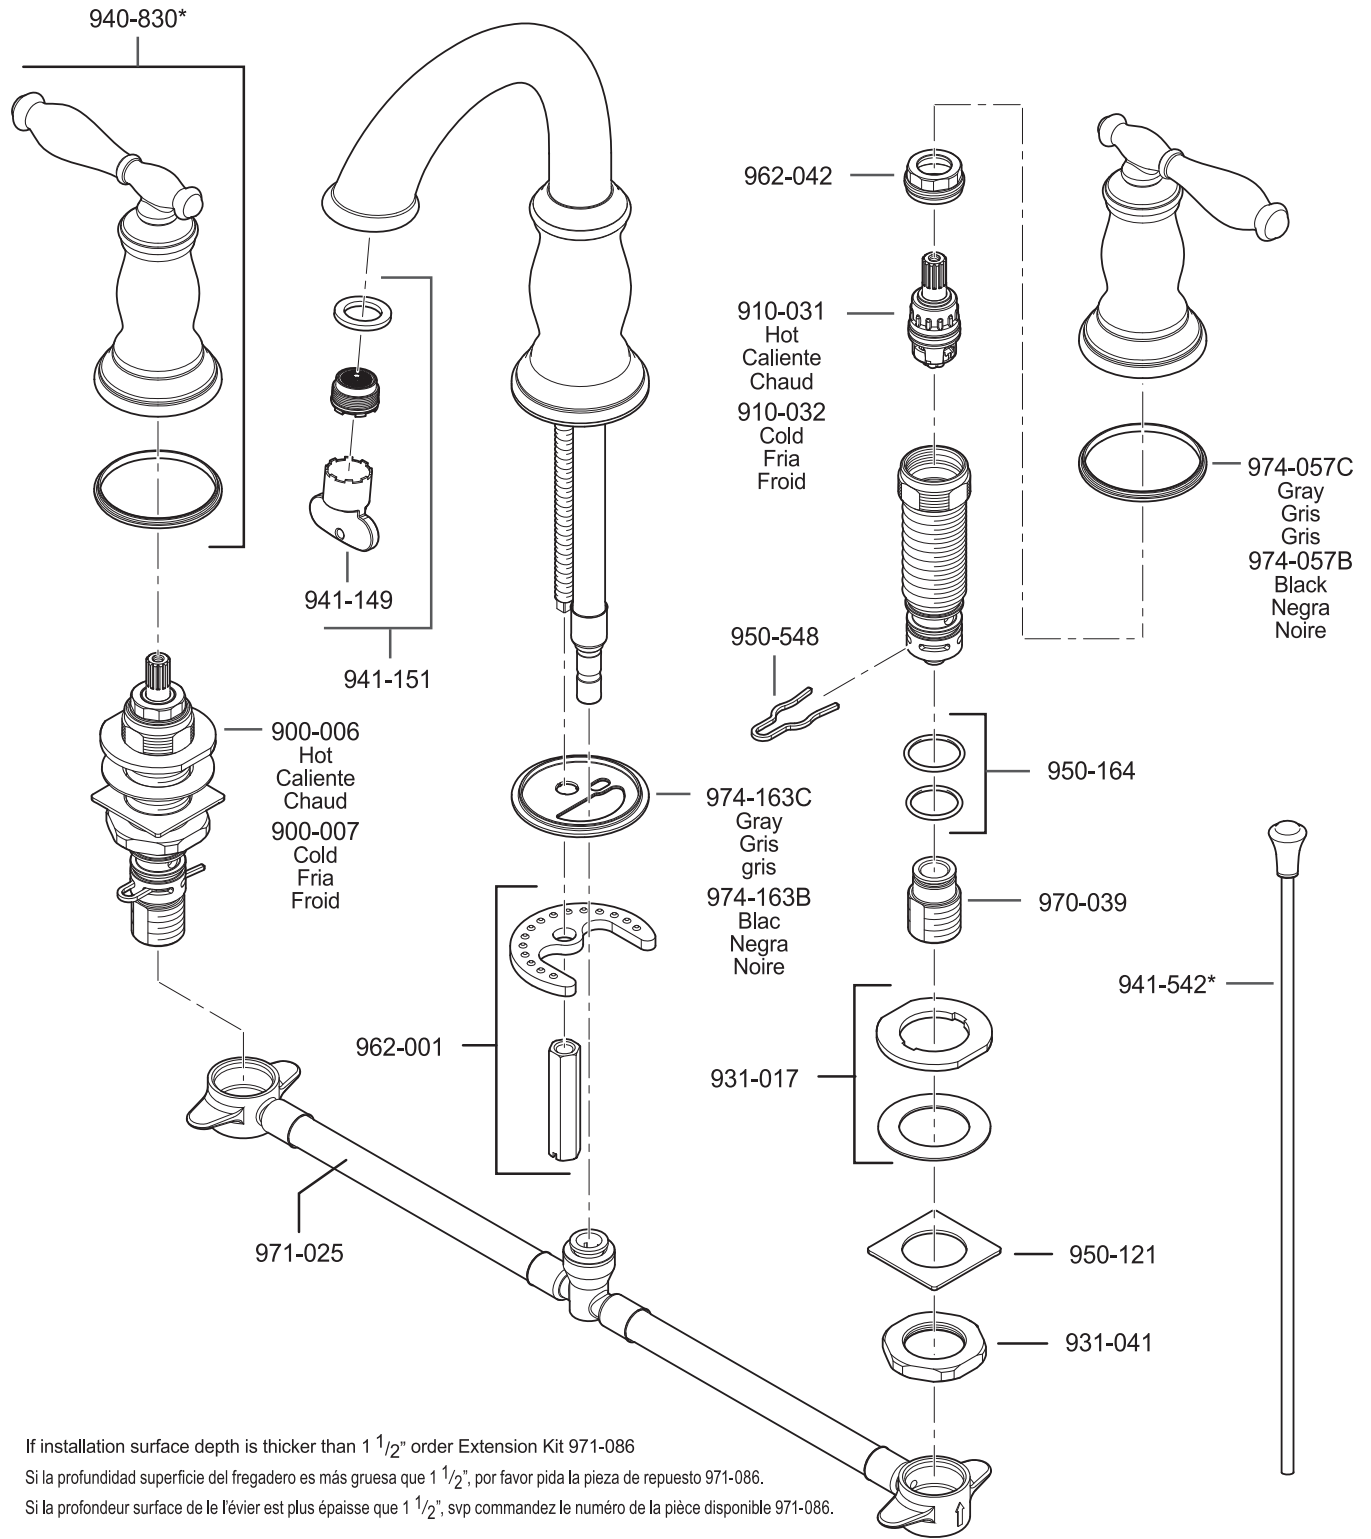

PARTS EXPLOSION

49 Series Hanover™ 8"-15" Widespread Lavatory Faucet

If installation surface depth is thicker than 1 1/2" order Extension Kit 971-086
Si la profundidad superficie del fregadero es más gruesa que 1 1/2", por favor pida la pieza de repuesto 971-086.
Si la profondeur surface de le évier est plus épaisse que 1 1/2", svp commandez le numéro de la pièce disponible 971-086.

FINISHES * Indicates Finish

A Polished Chrome	L Satin Stainless	T Biscuit
B Black	M Almond	U Rustic Bronze
D PVD Polished Nickel	N Antique Bronze	V PVD Polished Brass
E Rustic Pewter	P Polished Brass	W White
J PVD Brushed Nickel	Q Satin Brass	Y Tuscan Bronze
G Velvet Aged Bronze	R Copper	Z Oil-Rubbed Bronze
K Satin Nickel	S Stainless Steel	

All finishes not available on all parts

Pfister™