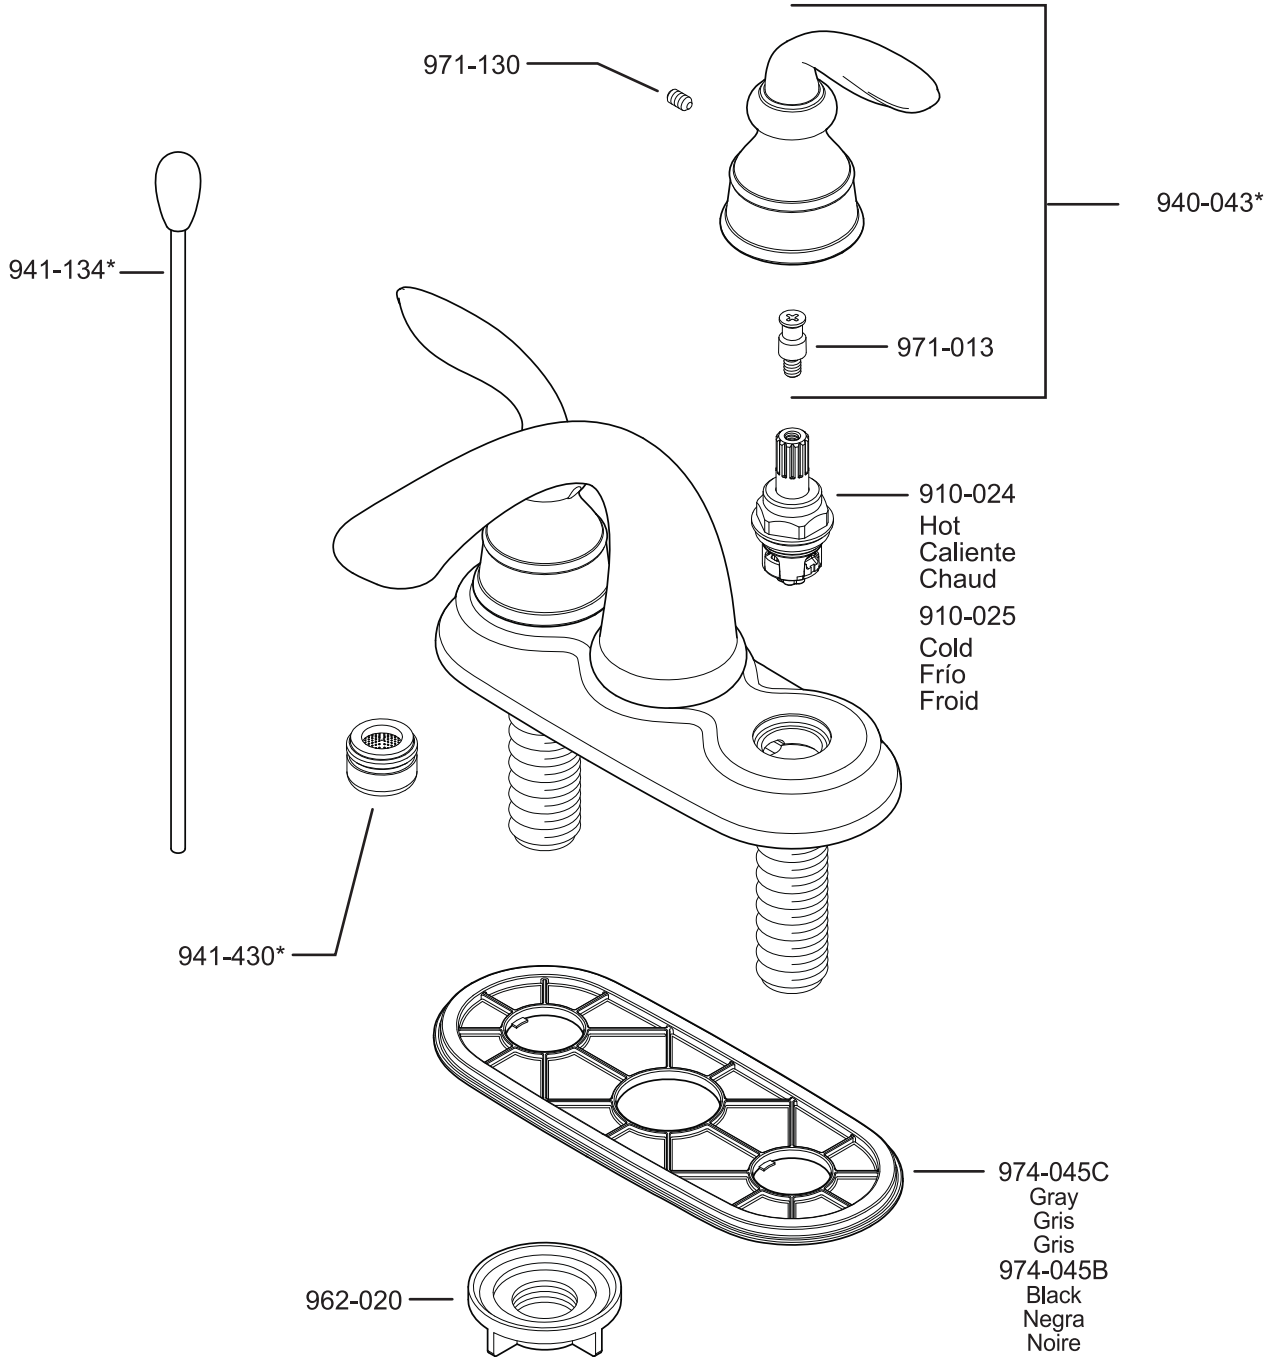

PARTS EXPLOSION

48 Series Avalon™ Collection 4" Centerset Lavatory Faucet

FINISHES * Indicates Finish

A Polished Chrome	M Almond	U Rustic Bronze
B Black	N Antique Bronze	V PVD Polished Brass
E Rustic Pewter	P Polished Brass	W White
D PVD Polished Nickel	Q Satin Brass	Y Tuscan Bronze
J PVD Brushed Nickel	R Copper	Z Oil-Rubbed Bronze
K Satin Nickel	S Stainless Steel	
L Satin Stainless	T Biscuit	

All finishes not available on all parts

Pfister™