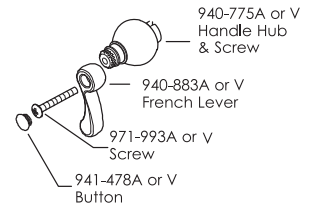

PARTS EXPLOSION

08/09 Series Tub & Shower Trim Kits

940-995*	Solid Brass	
940-996VA	Chrome Lever, Brass End	
940-996AK	Brushed Nickel Lever, Chrome End	
940-996PK	Brushed Nickel Lever, Brass End	
940-996AW	White Lever, Chrome End	
940-994A or V	Oak Wood	
940-900A or V	Acrylic	
940-991A or V	Porcelain, White	
940-992V	Porcelain, Green	
940-993A	Porcelain, Black	
940-905A or V	Swirl Acrylic	

1. **FINISHES * Indicates Finish**

A Polished Chrome	M Almond	U Rustic Bronze
B Black	N Antique Bronze	V PVD Polished Brass
E Rustic Pewter	P Polished Brass	W White
D PVD Polished Nickel	Q Satin Brass	Y Tuscan Bronze
J PVD Brushed Nickel	R Copper	Z Oil-Rubbed Bronze
K Satin Nickel	S Stainless Steel	
L Satin Stainless	T Biscuit	

All finishes not available on all parts