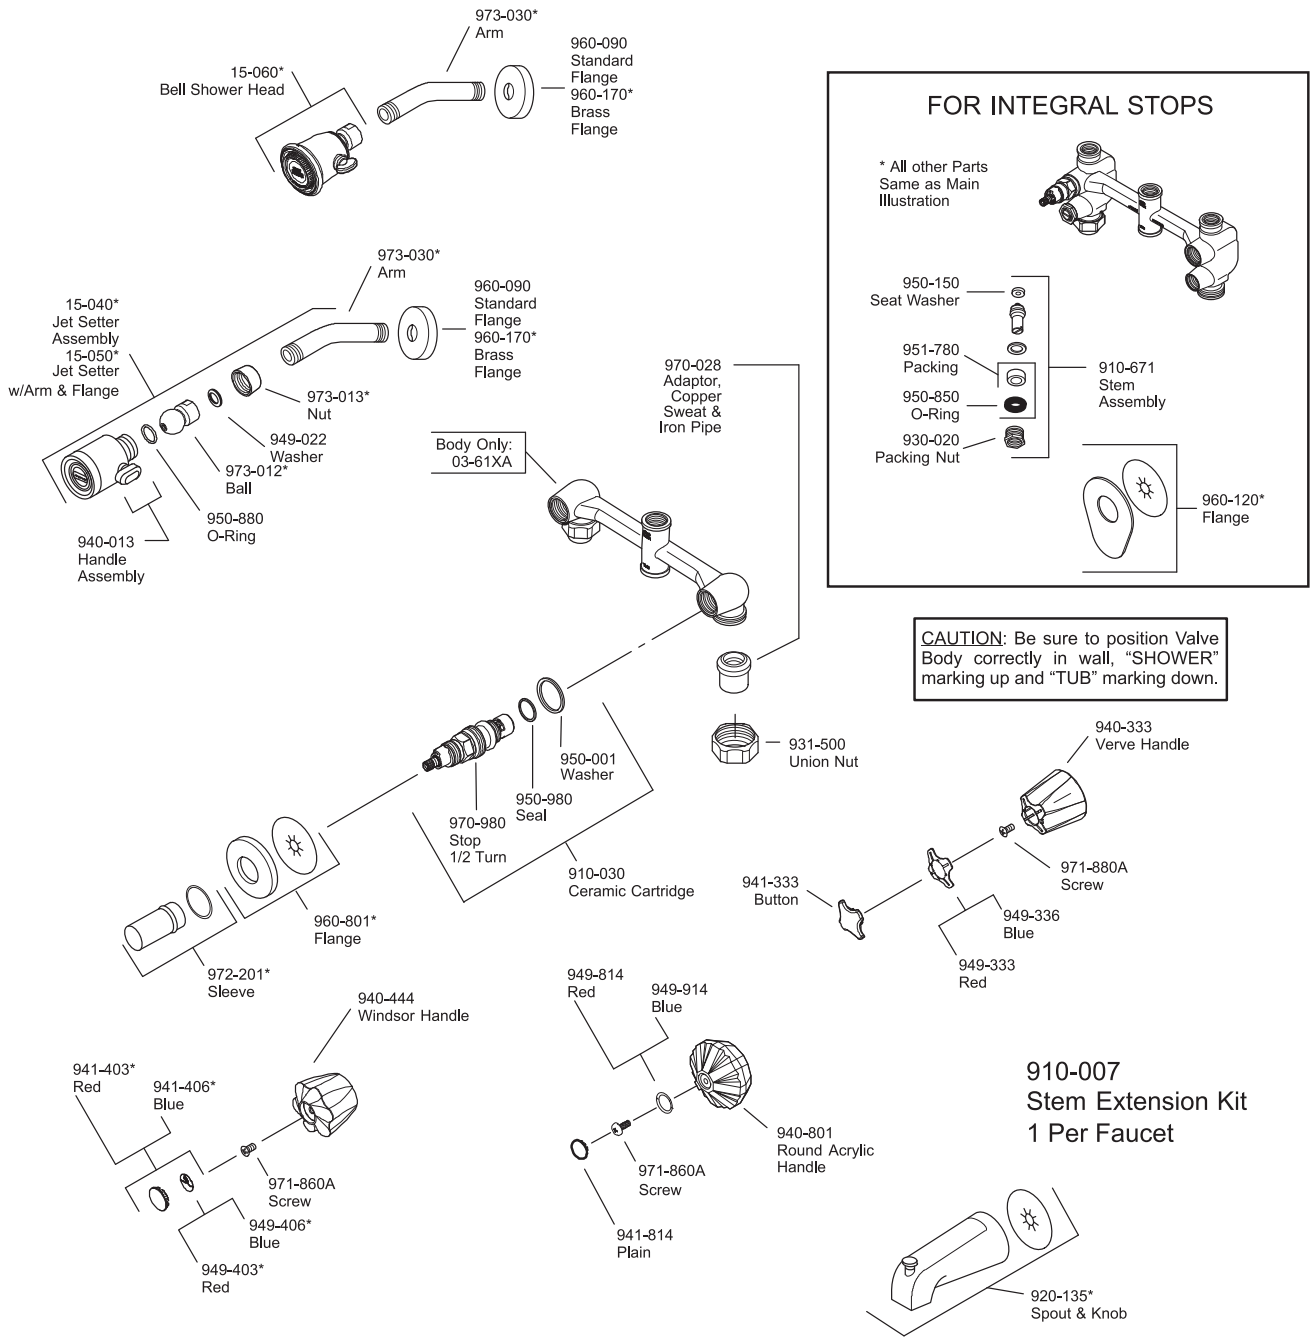

PARTS EXPLOSION

03 Series Two-Handle Tub & Shower

FINISHES * Indicates Finish

A Polished Chrome	M Almond	U Rustic Bronze
B Black	N Antique Bronze	V PVD Polished Brass
E Rustic Pewter	P Polished Brass	W White
D PVD Polished Nickel	Q Satin Brass	Y Tuscan Bronze
J PVD Brushed Nickel	R Copper	Z Oil-Rubbed Bronze
K Satin Nickel	S Stainless Steel	
L Satin Stainless	T Biscuit	

All finishes not available on all parts

Pfister™