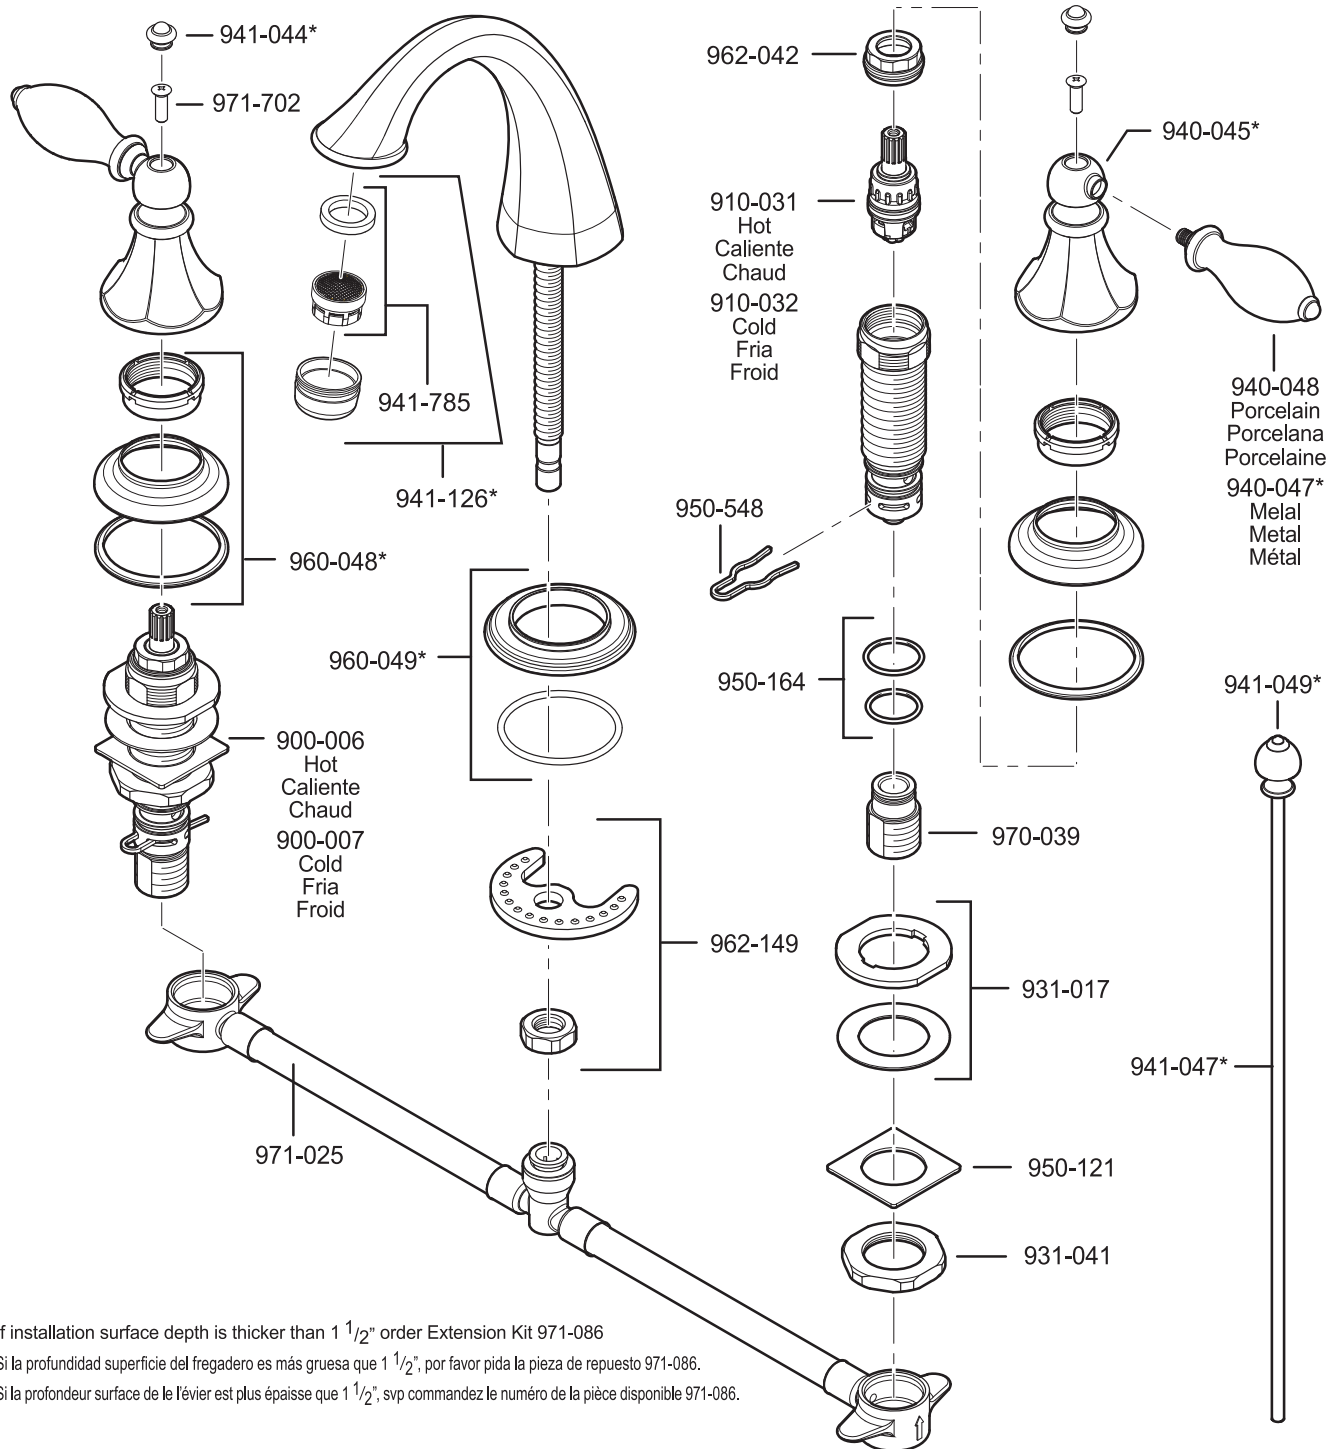

PARTS EXPLOSION

49 Series Catalina™ 8"-15" Widespread Lavatory Faucet

If installation surface depth is thicker than 1 1/2" order Extension Kit 971-086
Si la profundidad superficie del fregadero es más gruesa que 1 1/2", por favor pida la pieza de repuesto 971-086.
Si la profondeur surface de le levier est plus épaisse que 1 1/2", svp commandez le numéro de la pièce disponible 971-086.

1. **FINISHES * Indicates Finish**

A Polished Chrome	L Satin Stainless	T Biscuit
B Black	M Almond	U Rustic Bronze
D PVD Polished Nickel	N Antique Bronze	V PVD Polished Brass
E Rustic Pewter	P Polished Brass	W White
J PVD Brushed Nickel	Q Satin Brass	Y Tuscan Bronze
G Velvet Aged Bronze	R Copper	Z Oil-Rubbed Bronze
K Satin Nickel	S Stainless Steel	

All finishes not available on all parts

Pfister™