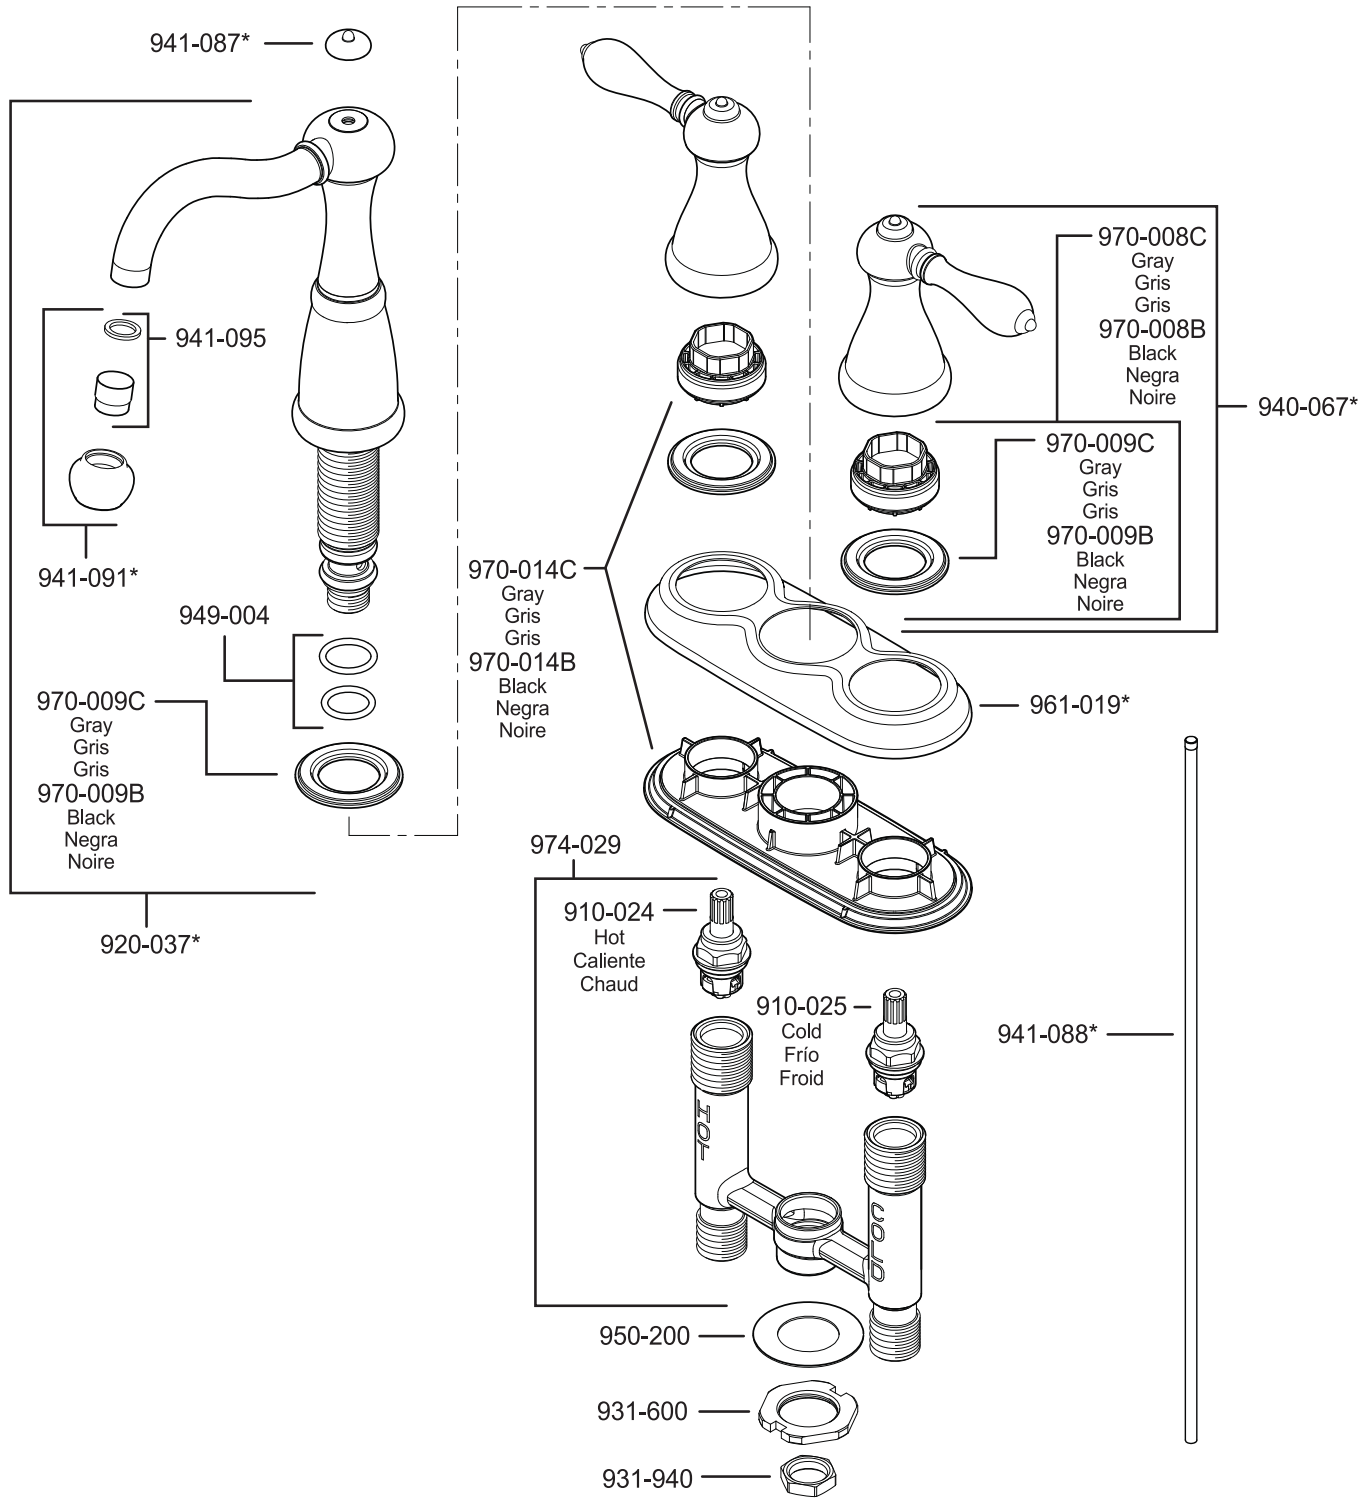

PARTS EXPLOSION

46 Series Marielle™ Collection 4" Centerset Lavatory Faucet

FINISHES * Indicates Finish

A Polished Chrome	M Almond	U Rustic Bronze
B Black	N Antique Bronze	V PVD Polished Brass
E Rustic Pewter	P Polished Brass	W White
D PVD Polished Nickel	Q Satin Brass	Y Tuscan Bronze
J PVD Brushed Nickel	R Copper	Z Oil-Rubbed Bronze
K Satin Nickel	S Stainless Steel	
L Satin Stainless	T Biscuit	

All finishes not available on all parts

Pfister