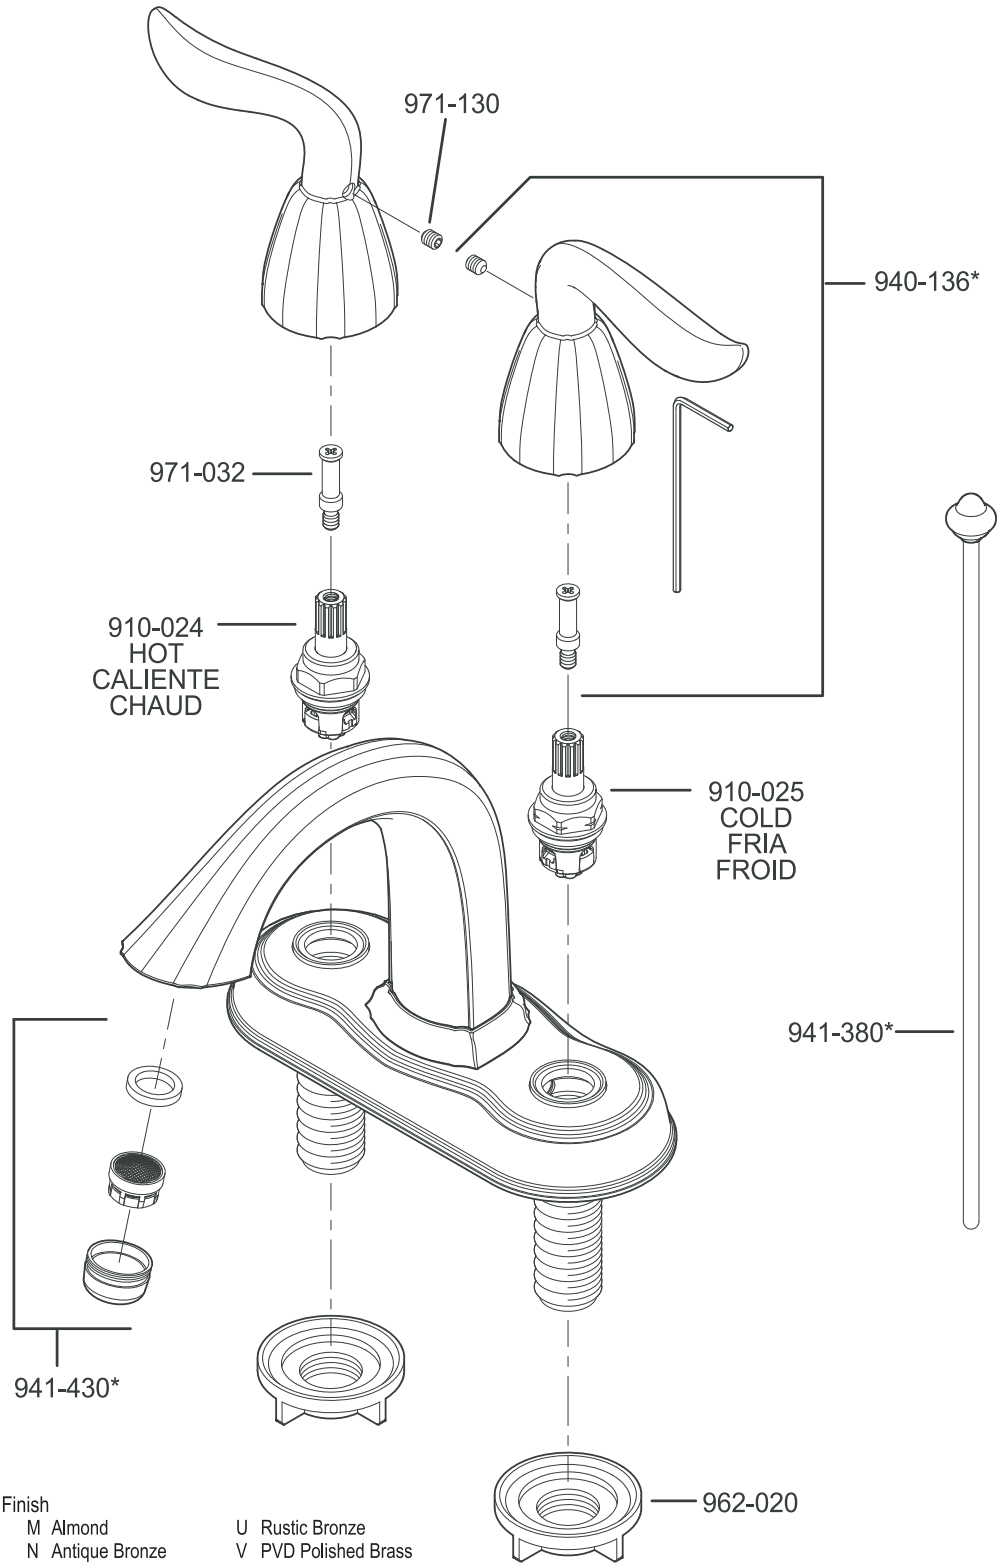

PARTS EXPLOSION

48 Series Santiago™ Collection 4" Centerset Lavatory Faucet

FINISHES * Indicates Finish

A Polished Chrome	M Almond	U Rustic Bronze
B Black	N Antique Bronze	V PVD Polished Brass
E Rustic Pewter	P Polished Brass	W White
D PVD Polished Nickel	Q Satin Brass	Y Tuscan Bronze
J PVD Brushed Nickel	R Copper	Z Oil-Rubbed Bronze
K Satin Nickel	S Stainless Steel	
L Satin Stainless	T Biscuit	

All finishes not available on all parts