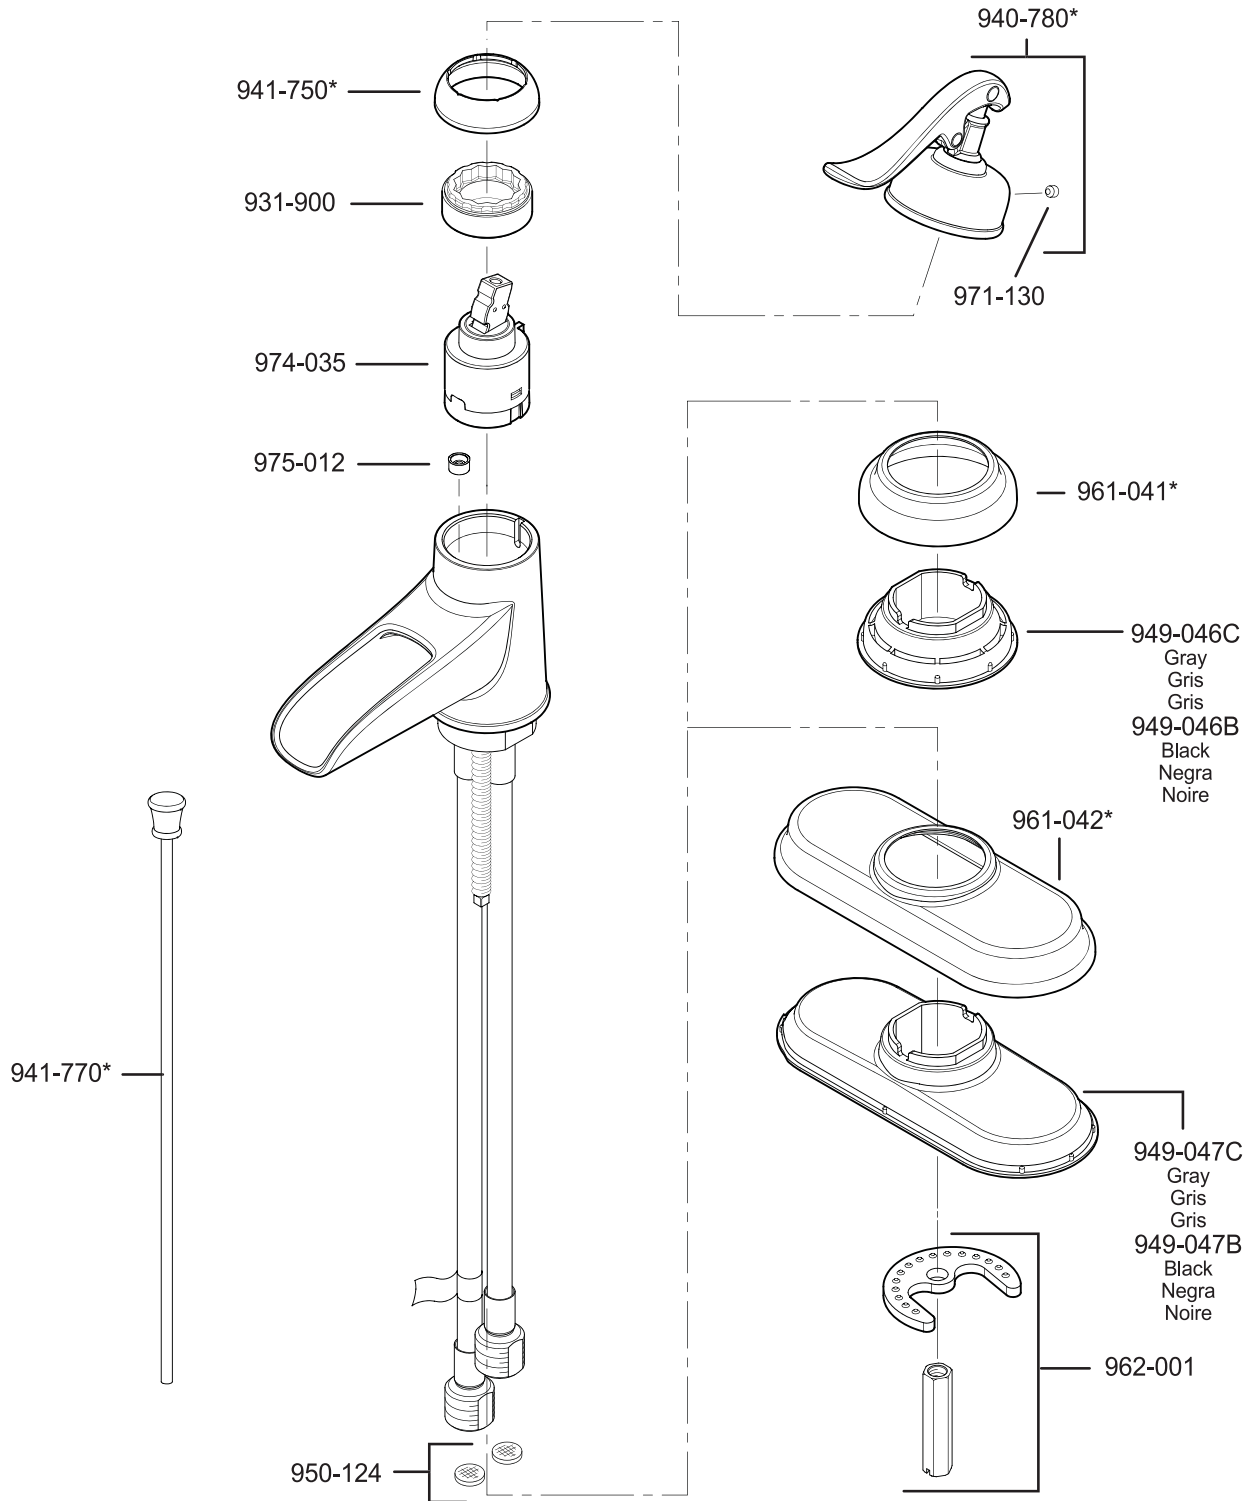

PARTS EXPLOSION

42 Series Ashfield™ 4" Centerset Lavatory Faucet

FINISHES * Indicates Finish

A Polished Chrome	M Almond	U Rustic Bronze
B Black	N Antique Bronze	V PVD Polished Brass
E Rustic Pewter	P Polished Brass	W White
D PVD Polished Nickel	Q Satin Brass	Y Tuscan Bronze
J PVD Brushed Nickel	R Copper	Z Oil-Rubbed Bronze
K Satin Nickel	S Stainless Steel	
L Satin Stainless	T Biscuit	

All finishes not available on all parts

Pfister™