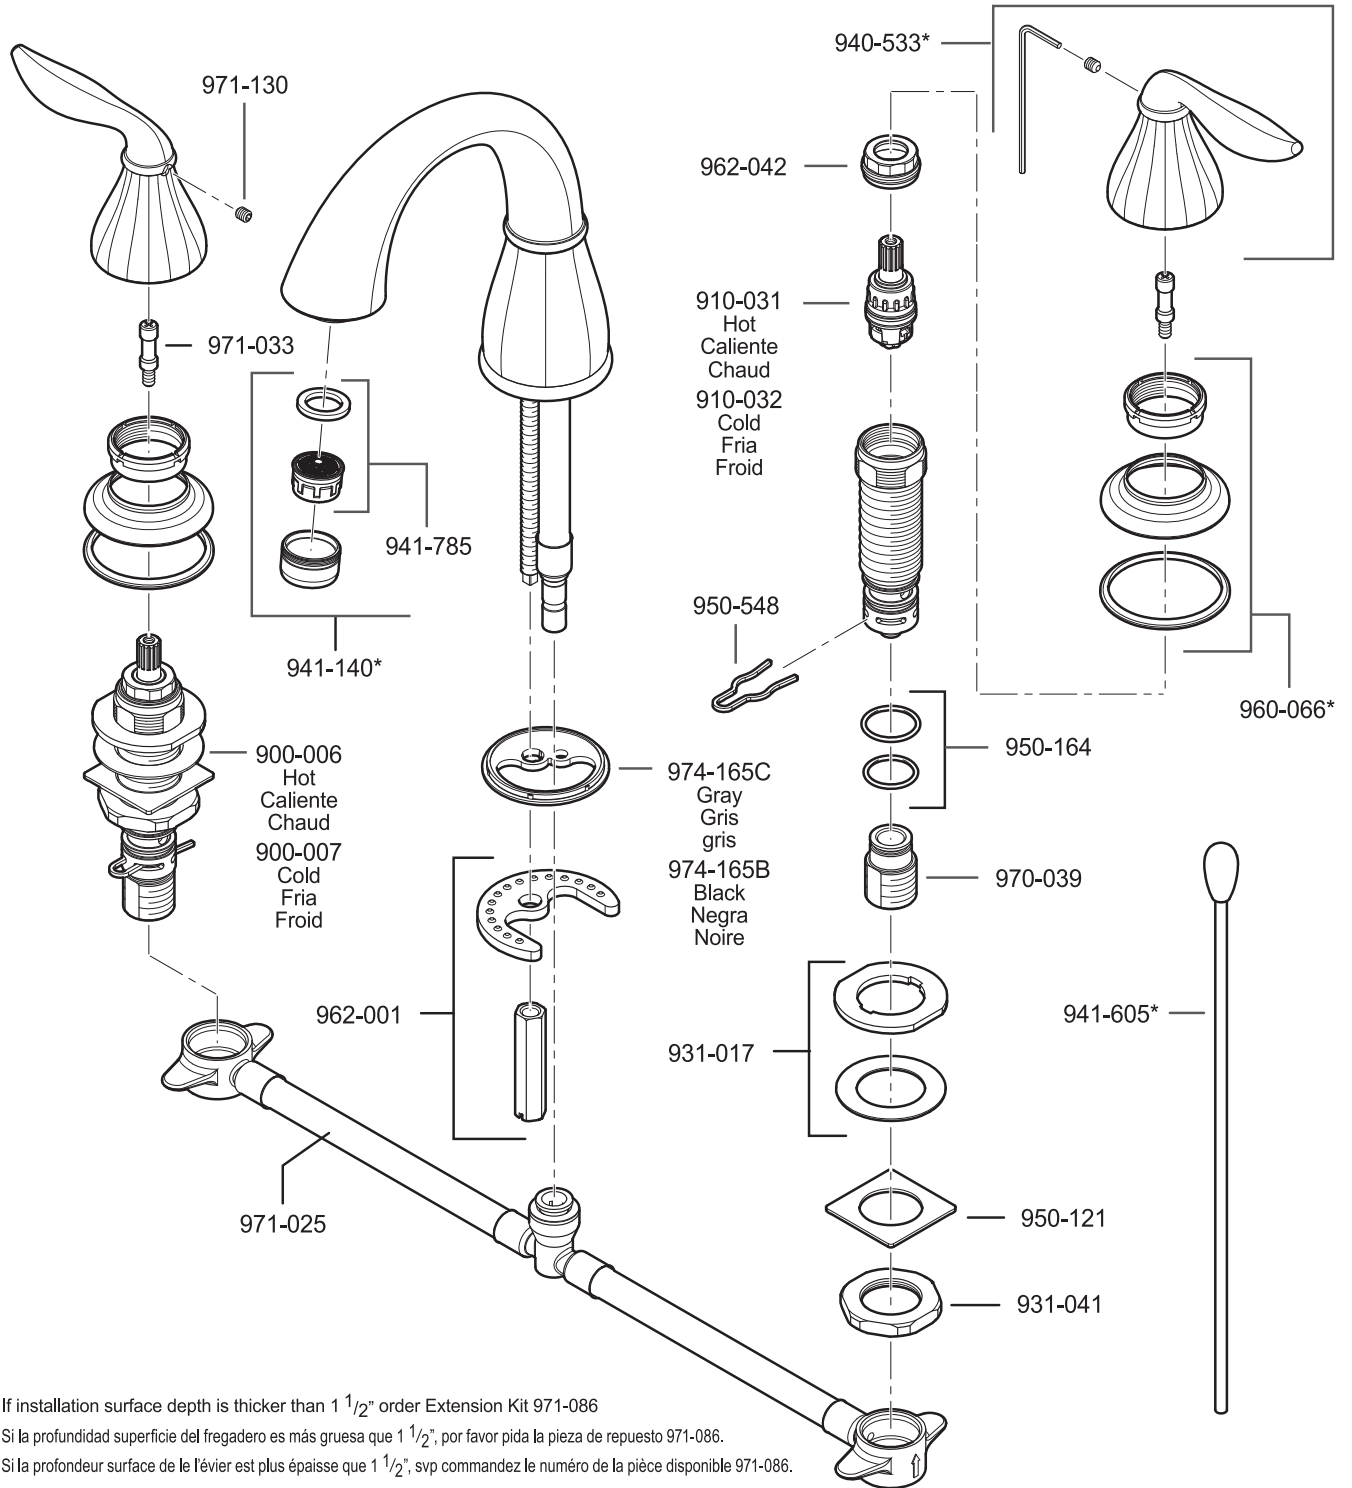

PARTS EXPLOSION

49 Series Sedona™ 8"-15" Widespread Lavatory Faucet

FINISHES * Indicates Finish

A Polished Chrome	L Satin Stainless	T Biscuit
B Black	M Almond	U Rustic Bronze
D PVD Polished Nickel	N Antique Bronze	V PVD Polished Brass
E Rustic Pewter	P Polished Brass	W White
J PVD Brushed Nickel	Q Satin Brass	Y Tuscan Bronze
G Velvet Aged Bronze	R Copper	Z Oil-Rubbed Bronze
K Satin Nickel	S Stainless Steel	

All finishes not available on all parts

Pfister™