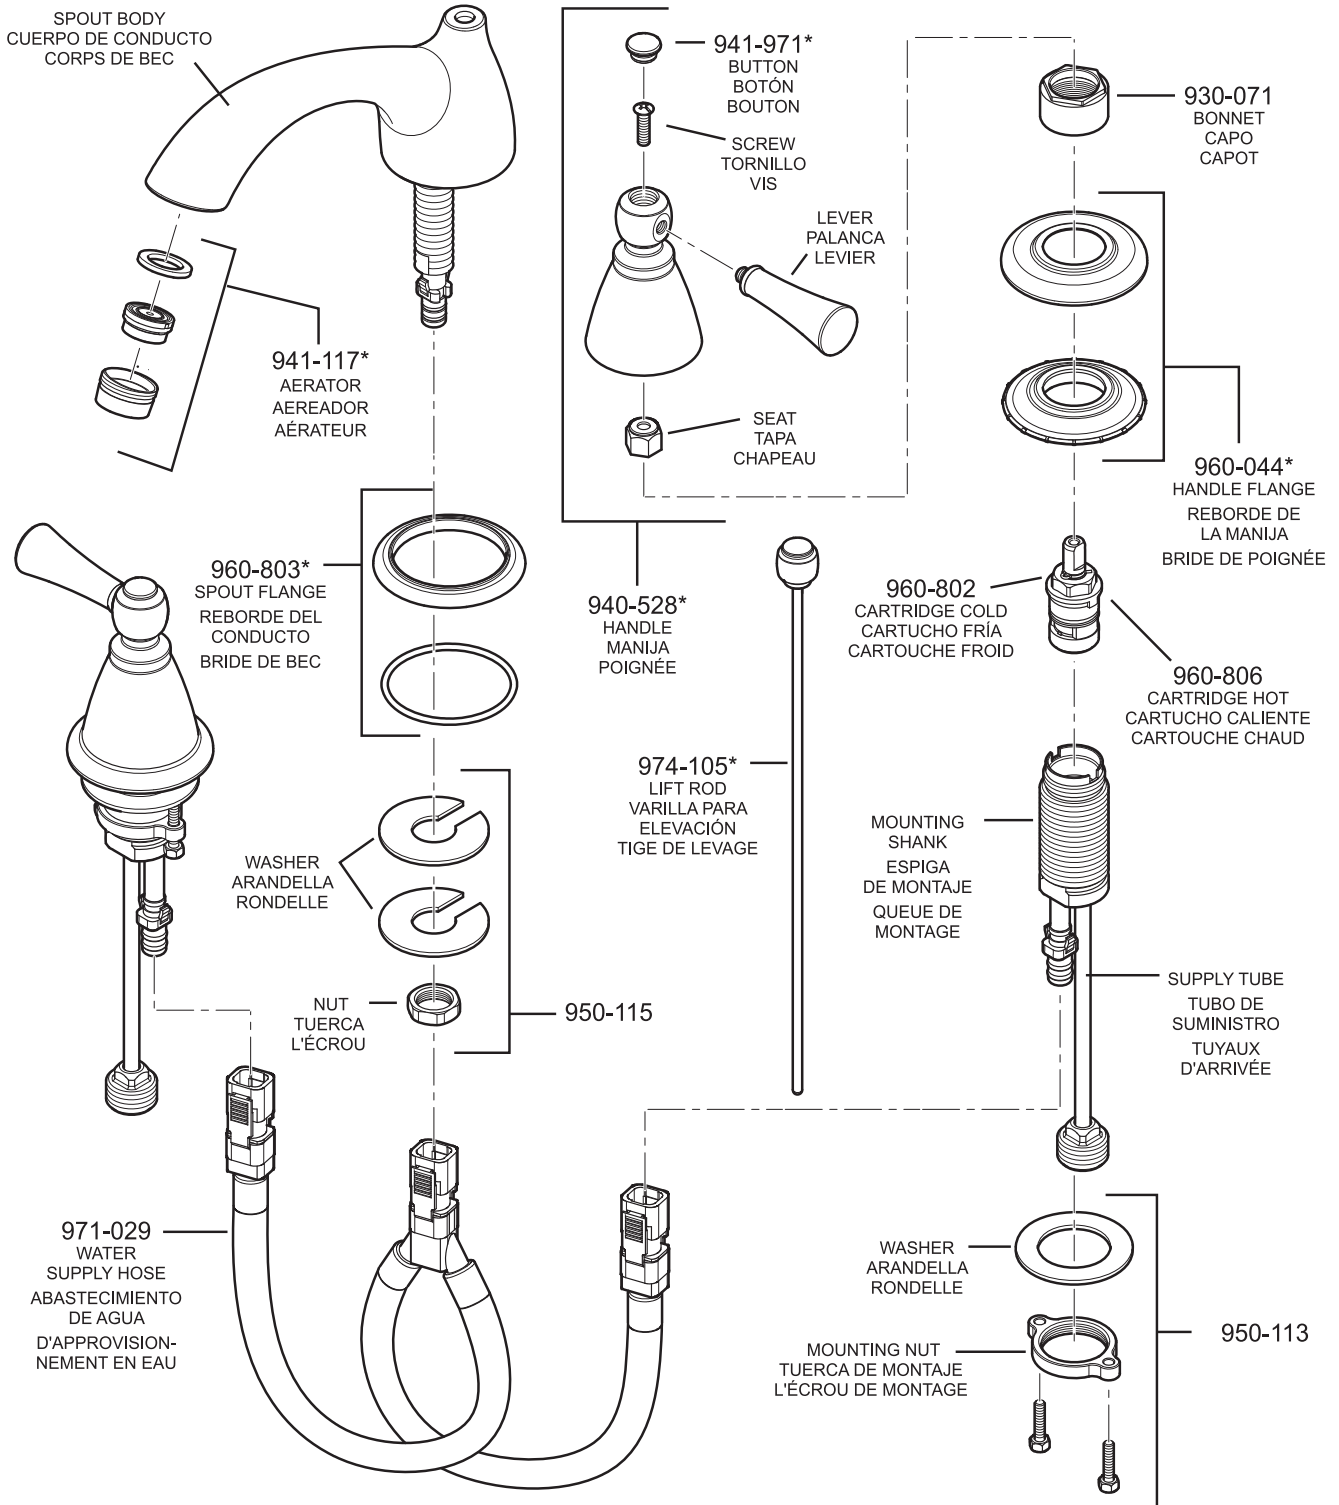

PARTS EXPLOSION

WL8 Classic Series™ 2 Handle, Widespread Lavatory Faucet

FINISHES * Indicates Finish

A Polished Chrome	L Satin Stainless	T Biscuit
B Black	M Almond	U Rustic Bronze
D PVD Polished Nickel	N Antique Bronze	V PVD Polished Brass
E Rustic Pewter	P Polished Brass	W White
J PVD Brushed Nickel	Q Satin Brass	Y Tuscan Bronze
G Velvet Aged Bronze	R Copper	Z Oil-Rubbed Bronze
K Satin Nickel	S Stainless Steel	

All finishes not available on all parts

Pfister™