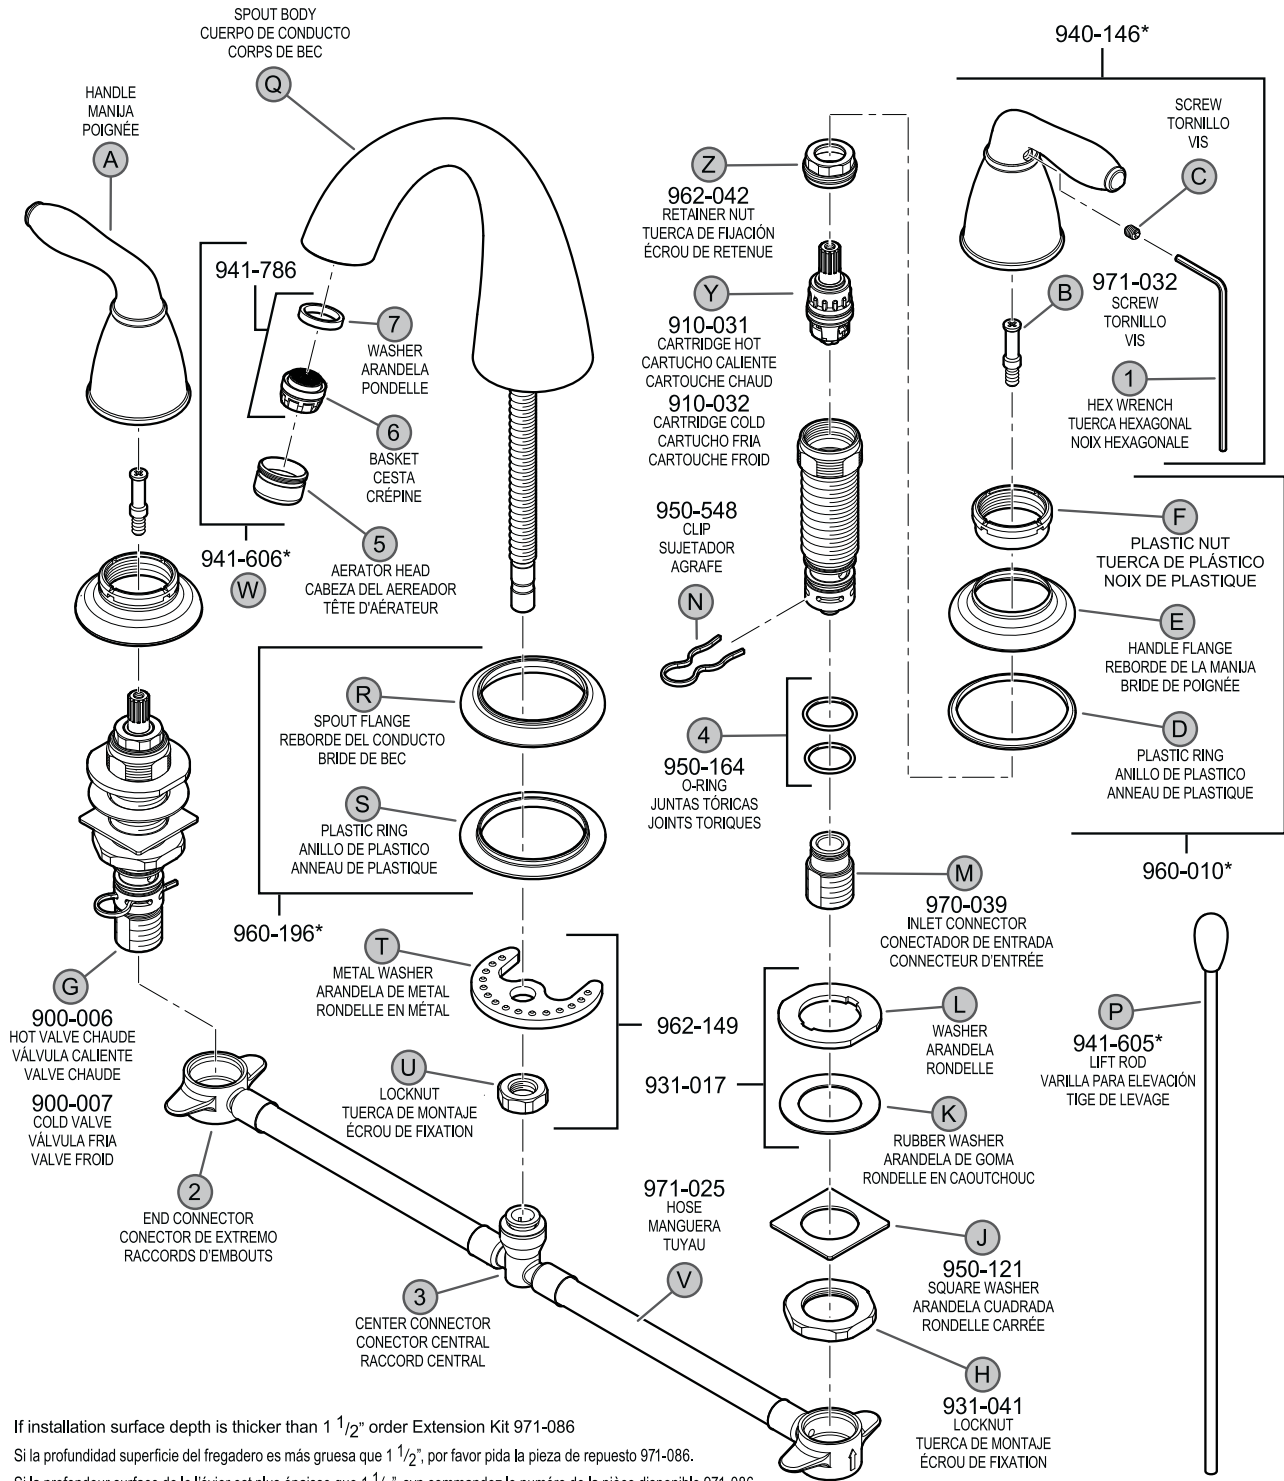

PARTS EXPLOSION

49 Series Serrano™ 8"-14" Widespread Lavatory Faucet

If installation surface depth is thicker than 1 1/2" order Extension Kit 971-086
Si la profundidad superficie del fregadero es más gruesa que 1 1/2", por favor pida la pieza de repuesto 971-086.
Si la profondeur surface de le l'évier est plus épaisse que 1 1/2", svp commandez le numéro de la pièce disponible 971-086.

FINISHES * Indicates Finish

A Polished Chrome	L Satin Stainless	T Biscuit
B Black	M Almond	U Rustic Bronze
D PVD Polished Nickel	N Antique Bronze	V PVD Polished Brass
E Rustic Pewter	P Polished Brass	W White
J PVD Brushed Nickel	Q Satin Brass	Y Tuscan Bronze
G Velvet Aged Bronze	R Copper	Z Oil-Rubbed Bronze
K Satin Nickel	S Stainless Steel	

All finishes not available on all parts

Pfister™