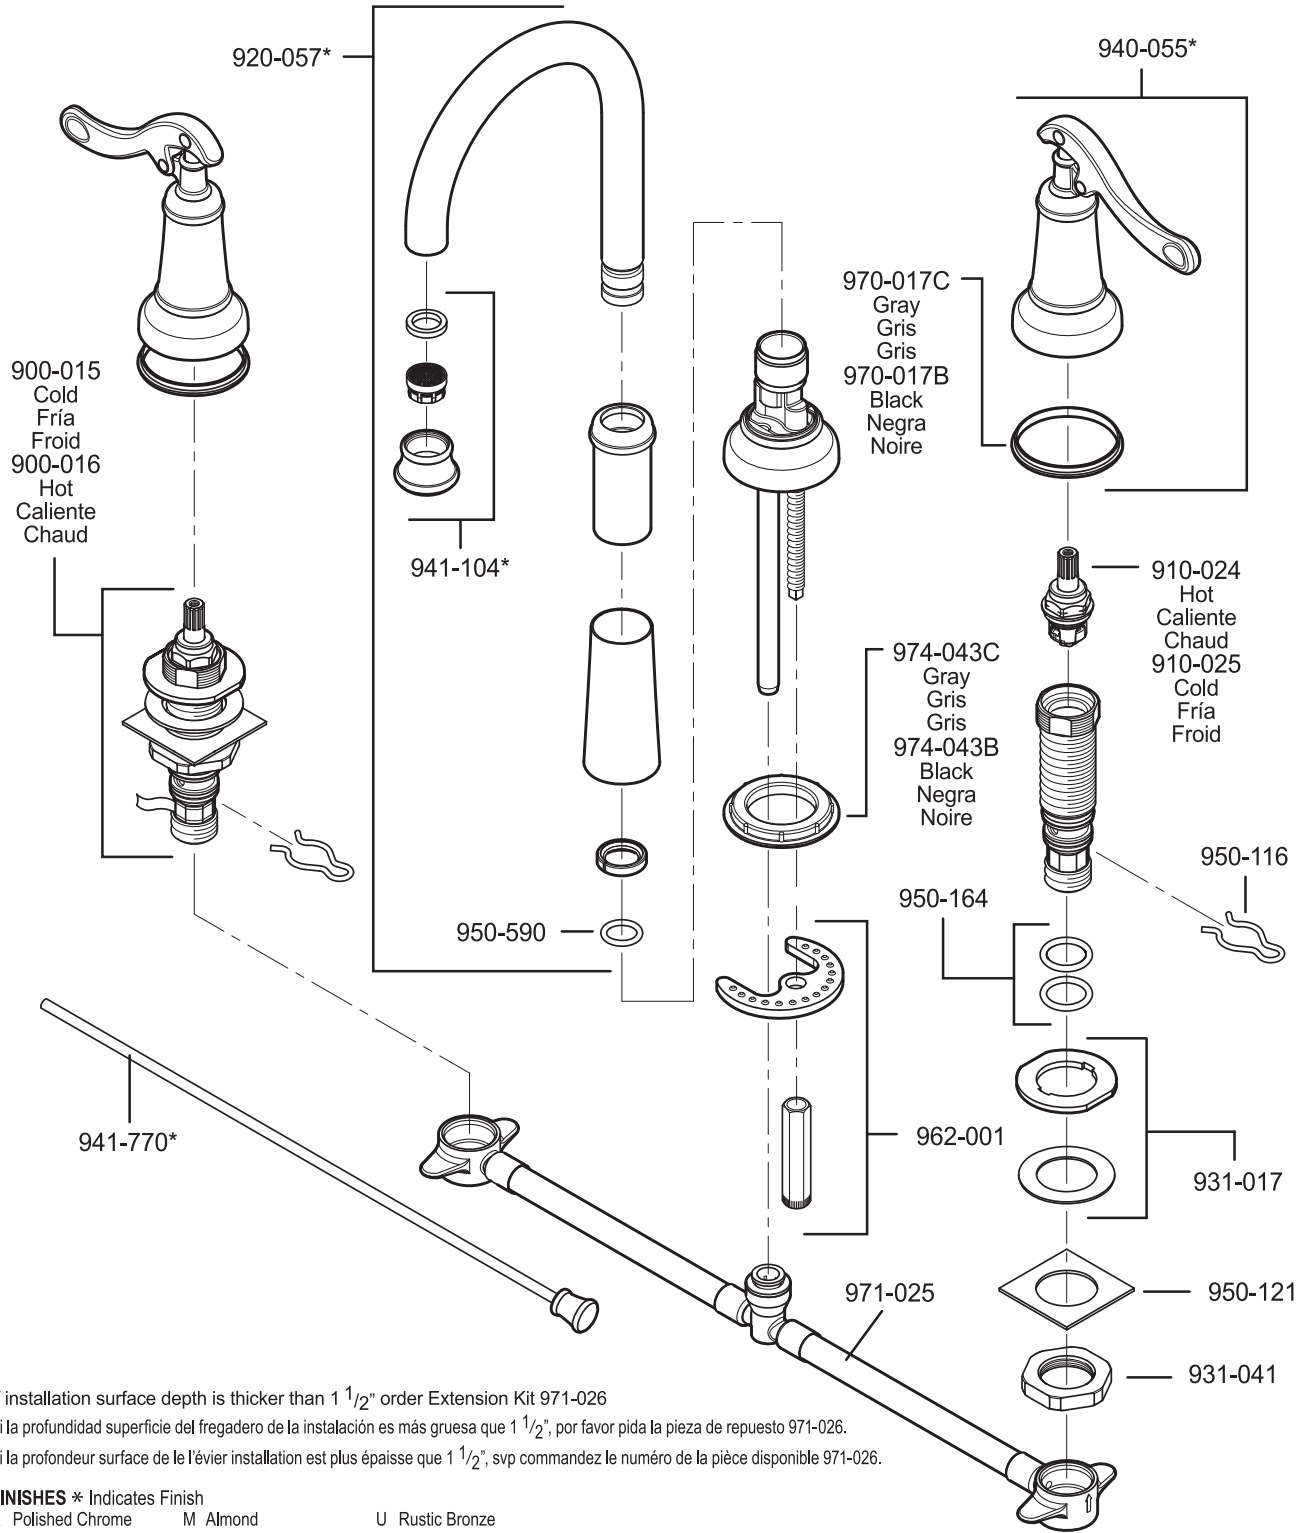

PARTS EXPLOSION

49 Series Ashfield™ 8"-15" Widespread Lavatory Faucet

If installation surface depth is thicker than 1 1/2" order Extension Kit 971-026
Si la profundidad superficie del fregadero de la instalación es más gruesa que 1 1/2", por favor pida la pieza de repuesto 971-026.
Si la profondeur surface de le l'évier installation est plus épaisse que 1 1/2", svp commandez le numéro de la pièce disponible 971-026.

1. **FINISHES * Indicates Finish**

A Polished Chrome	M Almond	U Rustic Bronze
B Black	N Antique Bronze	V PVD Polished Brass
E Rustic Pewter	P Polished Brass	W White
D PVD Polished Nickel	Q Satin Brass	Y Tuscan Bronze
J PVD Brushed Nickel	R Copper	Z Oil-Rubbed Bronze
K Satin Nickel	S Stainless Steel	
L Satin Stainless	T Biscuit	

All finishes not available on all parts

Pfister™