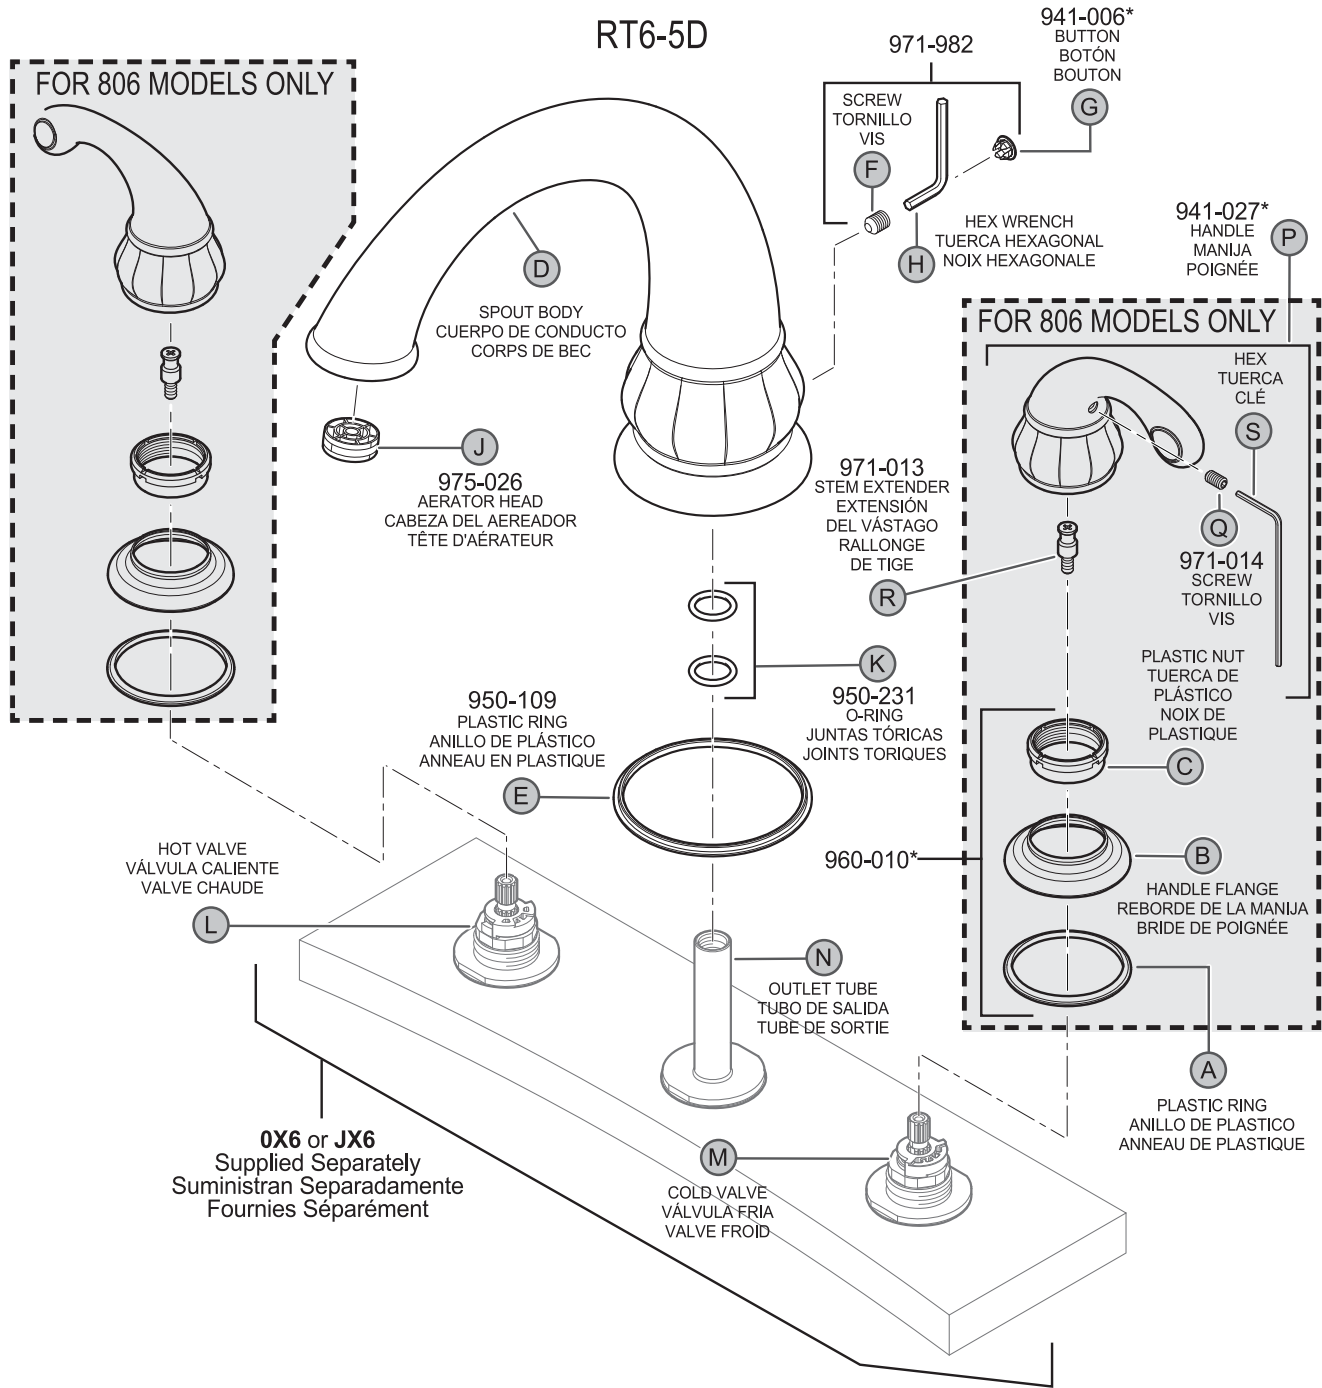

PARTS EXPLOSION

A	Polished Chrome	Cromo Pulido	Chrome Poli
J	PVD Brushed Nickel	PVD Niquel Cepillado	PVD Nickel Brosse