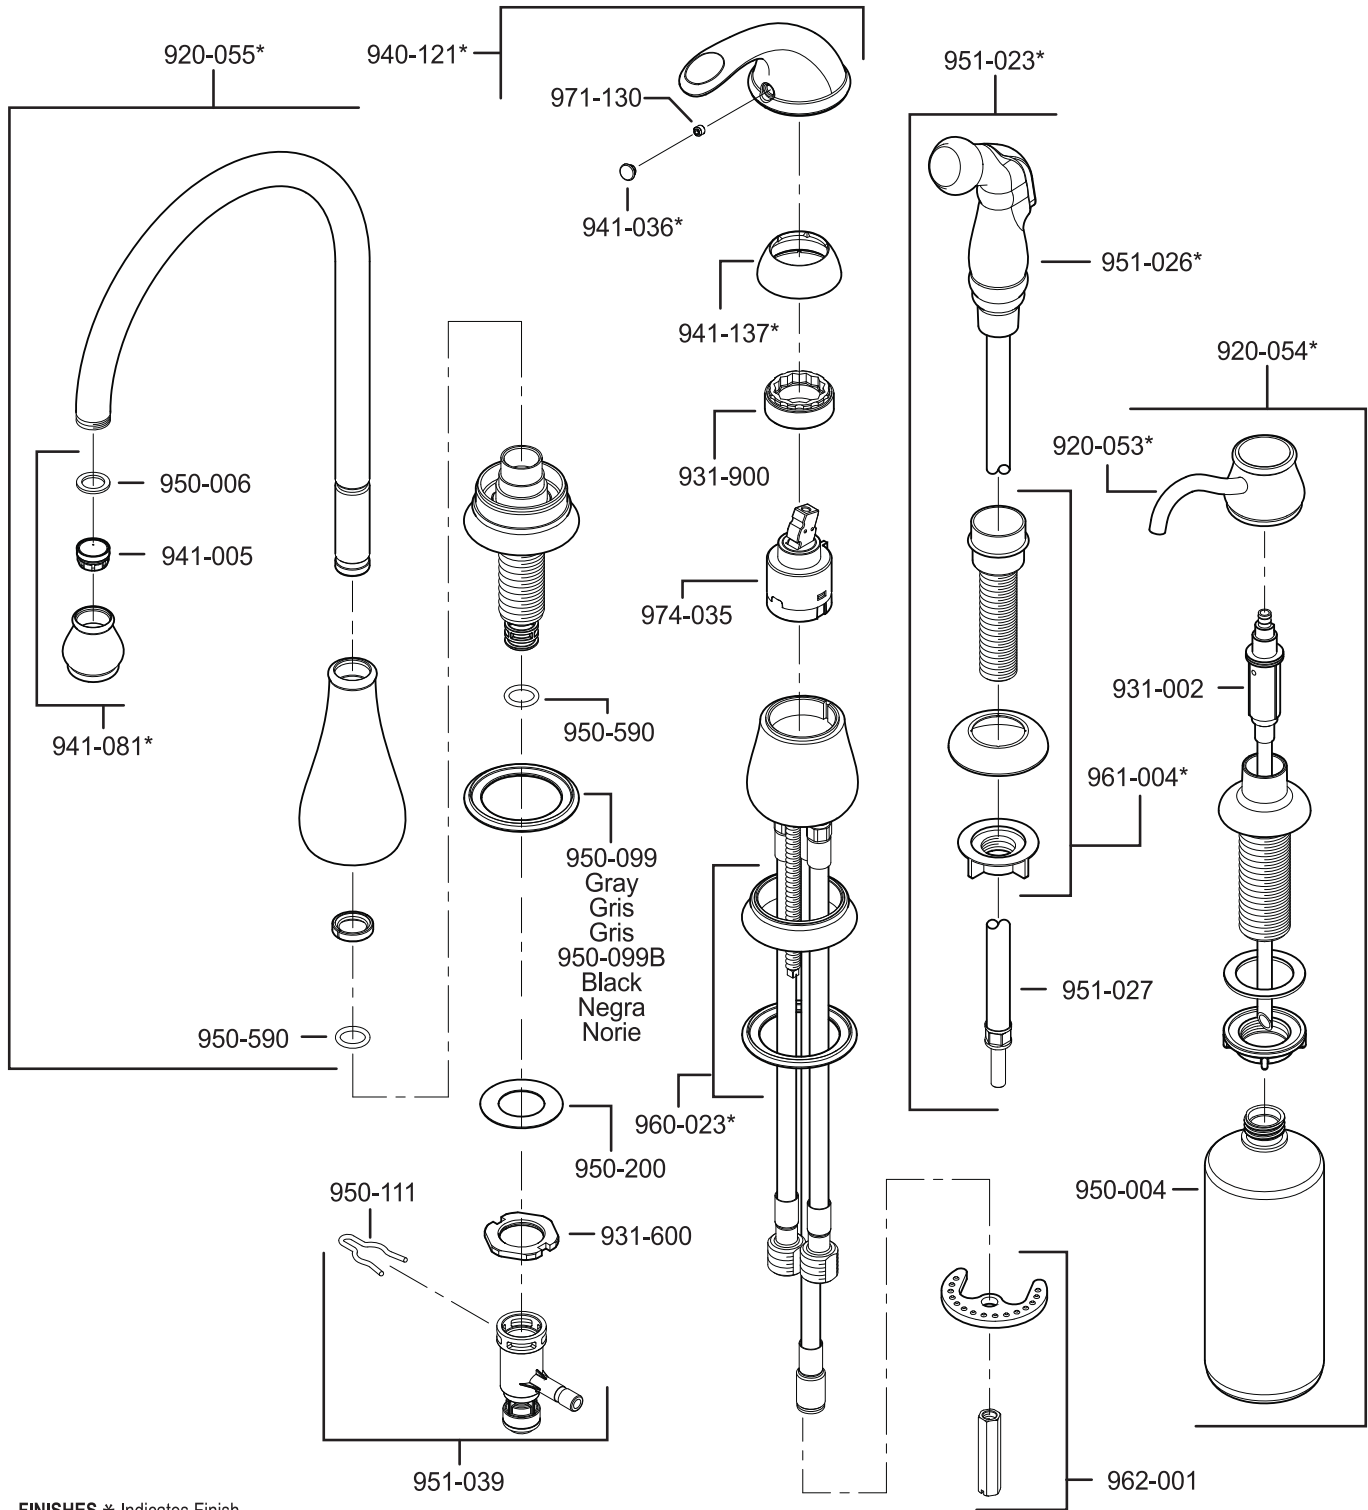

PARTS EXPLOSION

26 Series Treviso™ Kitchen Faucet

1. **FINISHES * Indicates Finish**

A Polished Chrome	M Almond	U Rustic Bronze
B Black	N Antique Bronze	V PVD Polished Brass
E Rustic Pewter	P Polished Brass	W White
D PVD Polished Nickel	Q Satin Brass	Y Tuscan Bronze
J PVD Brushed Nickel	R Copper	Z Oil-Rubbed Bronze
K Satin Nickel	S Stainless Steel	
L Satin Stainless	T Biscuit	

All finishes not available on all parts