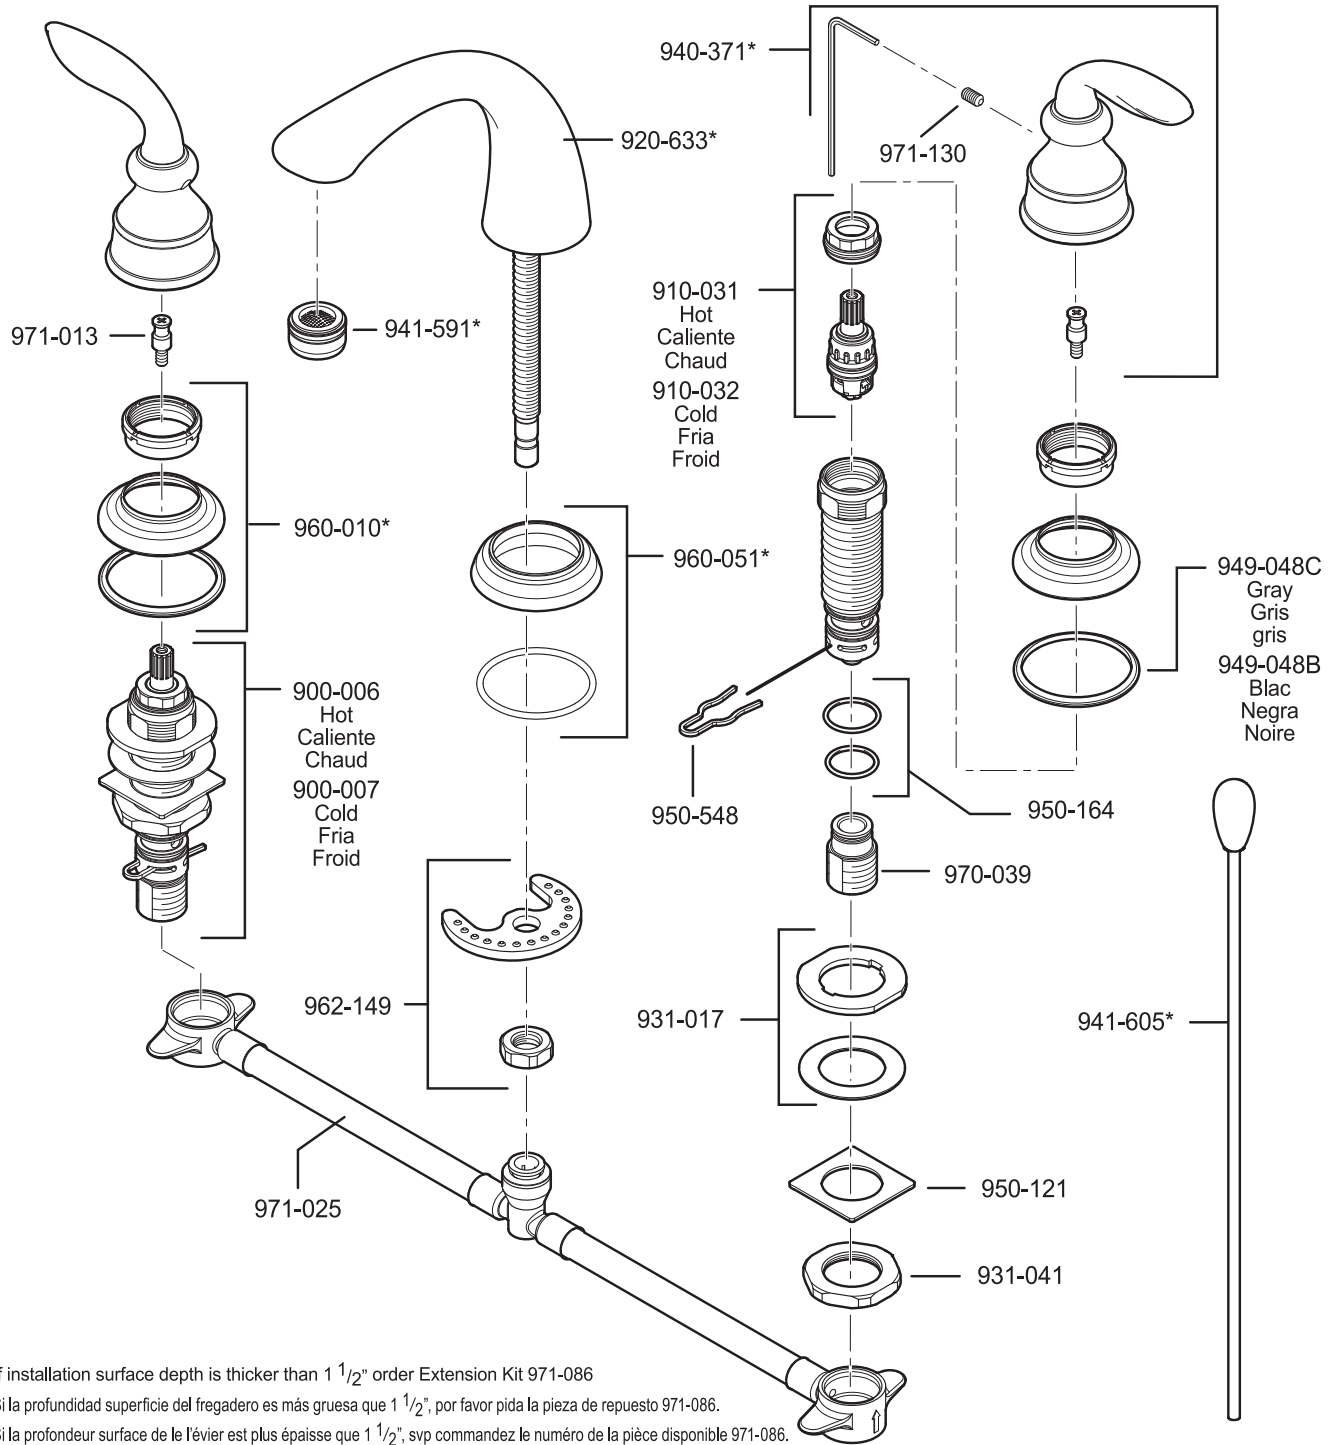

All finishes not available on all parts

Pfister™

PARTS EXPLOSION

49 Series Avalon™ 8"-15" Widespread Lavatory Faucet

FINISHES * Indicates Finish

- | | | |
|-----------------------|-------------------|----------------------|
| A Polished Chrome | L Satin Stainless | T Biscuit |
| B Black | M Almond | U Rustic Bronze |
| D PVD Polished Nickel | N Antique Bronze | V PVD Polished Brass |
| E Rustic Pewter | P Polished Brass | W White |
| J PVD Brushed Nickel | Q Satin Brass | Y Tuscan Bronze |
| G Velvet Aged Bronze | R Copper | Z Oil-Rubbed Bronze |
| K Satin Nickel | S Stainless Steel | |