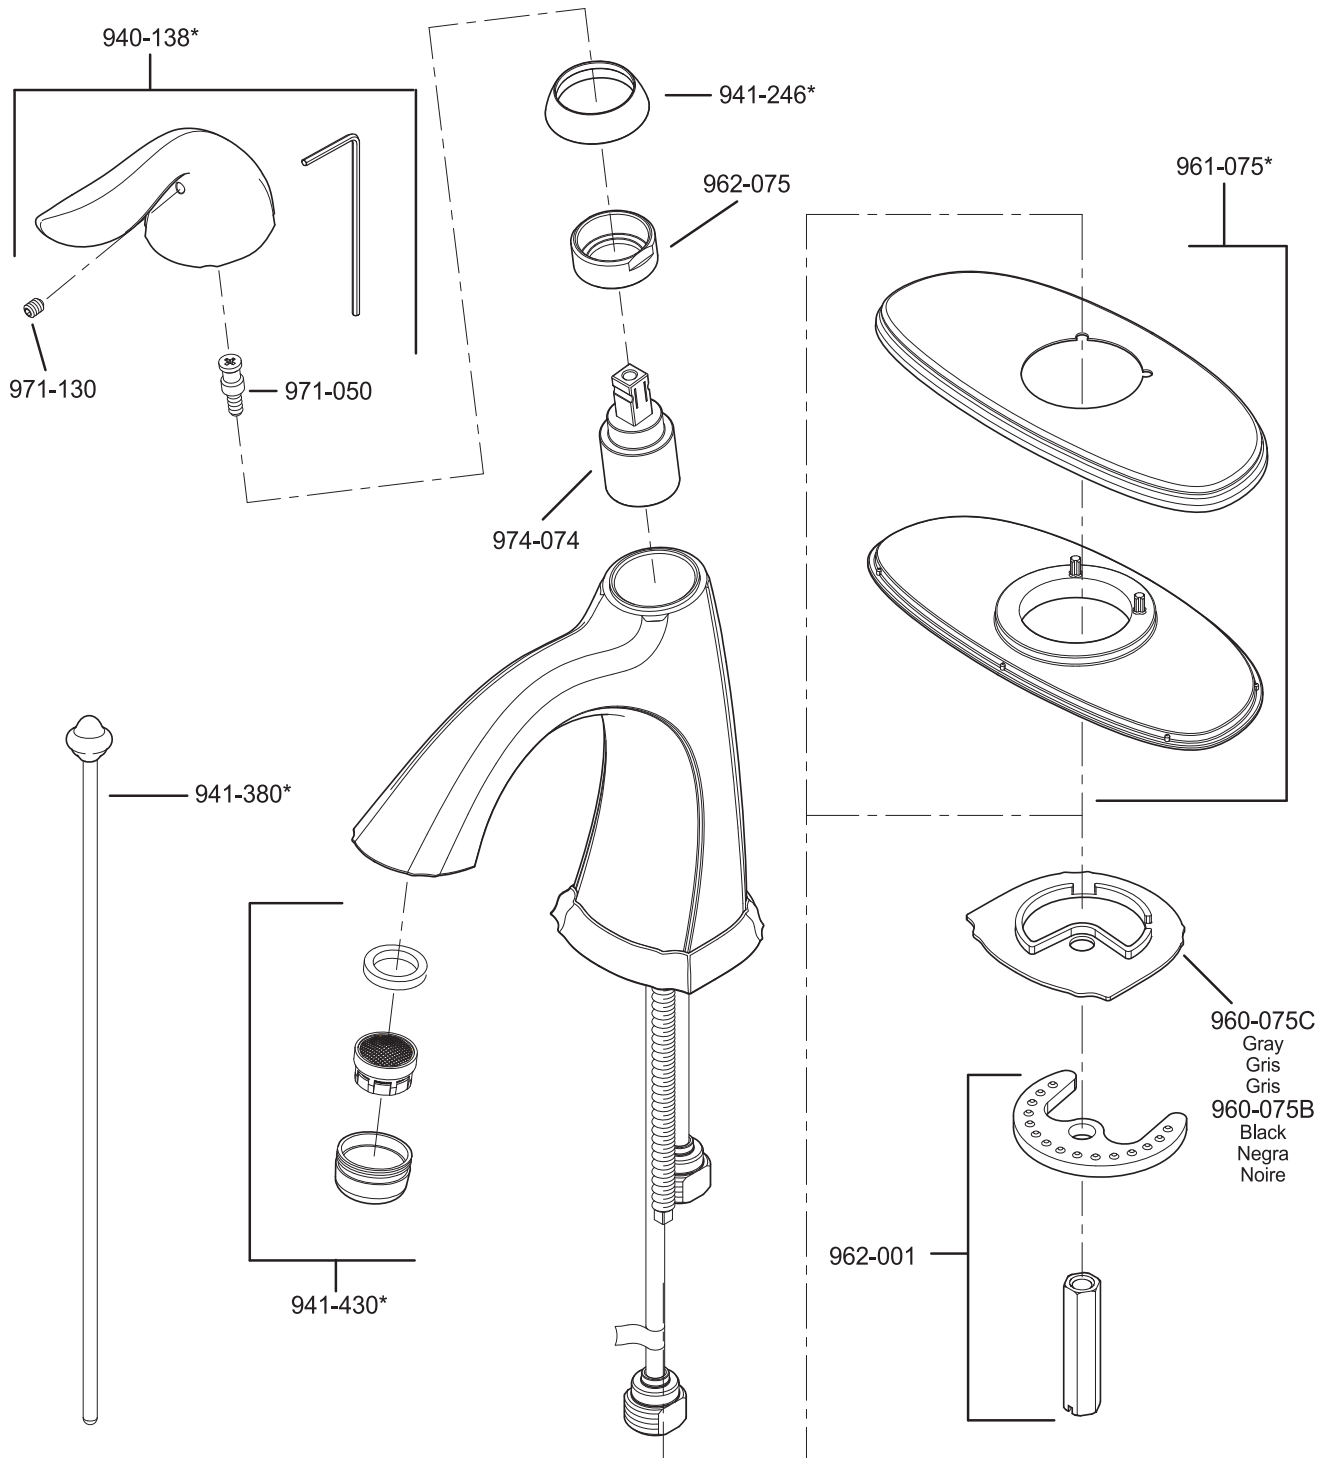

PARTS EXPLOSION

42 Series Santiago™ 4" Centerset Lavatory Faucet

FINISHES * Indicates Finish

A Polished Chrome	M Almond	U Rustic Bronze
B Black	N Antique Bronze	V PVD Polished Brass
E Rustic Pewter	P Polished Brass	W White
D PVD Polished Nickel	Q Satin Brass	Y Tuscan Bronze
J PVD Brushed Nickel	R Copper	Z Oil-Rubbed Bronze
K Satin Nickel	S Stainless Steel	
L Satin Stainless	T Biscuit	

All finishes not available on all parts

Pfister™