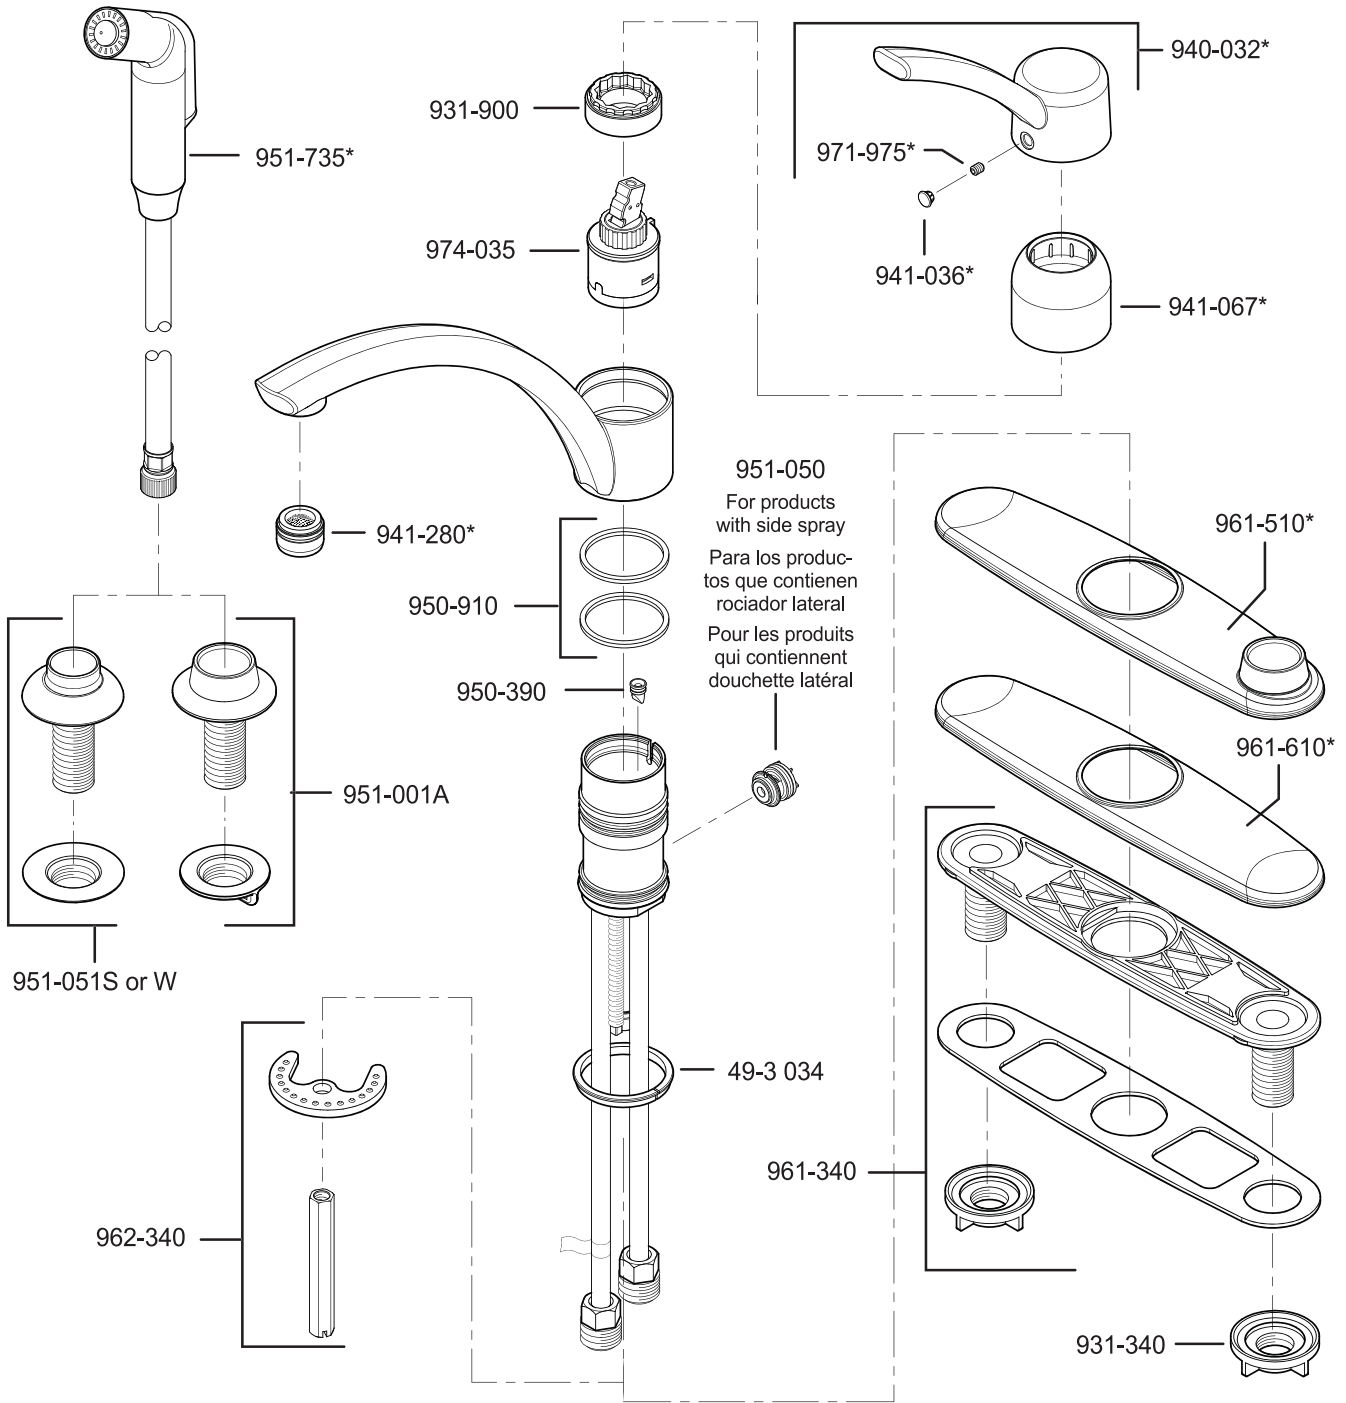

PARTS EXPLOSION

34 Series Parisa® Collection Single-Control Kitchen Faucet

1. **FINISHES * Indicates Finish**

A Polished Chrome	M Almond	U Rustic Bronze
B Black	N Antique Bronze	V PVD Polished Brass
E Rustic Pewter	P Polished Brass	W White
D PVD Polished Nickel	Q Satin Brass	Y Tuscan Bronze
J PVD Brushed Nickel	R Copper	Z Oil-Rubbed Bronze
K Satin Nickel	S Stainless Steel	
L Satin Stainless	T Biscuit	

3. All finishes not available on all parts

Pfister™