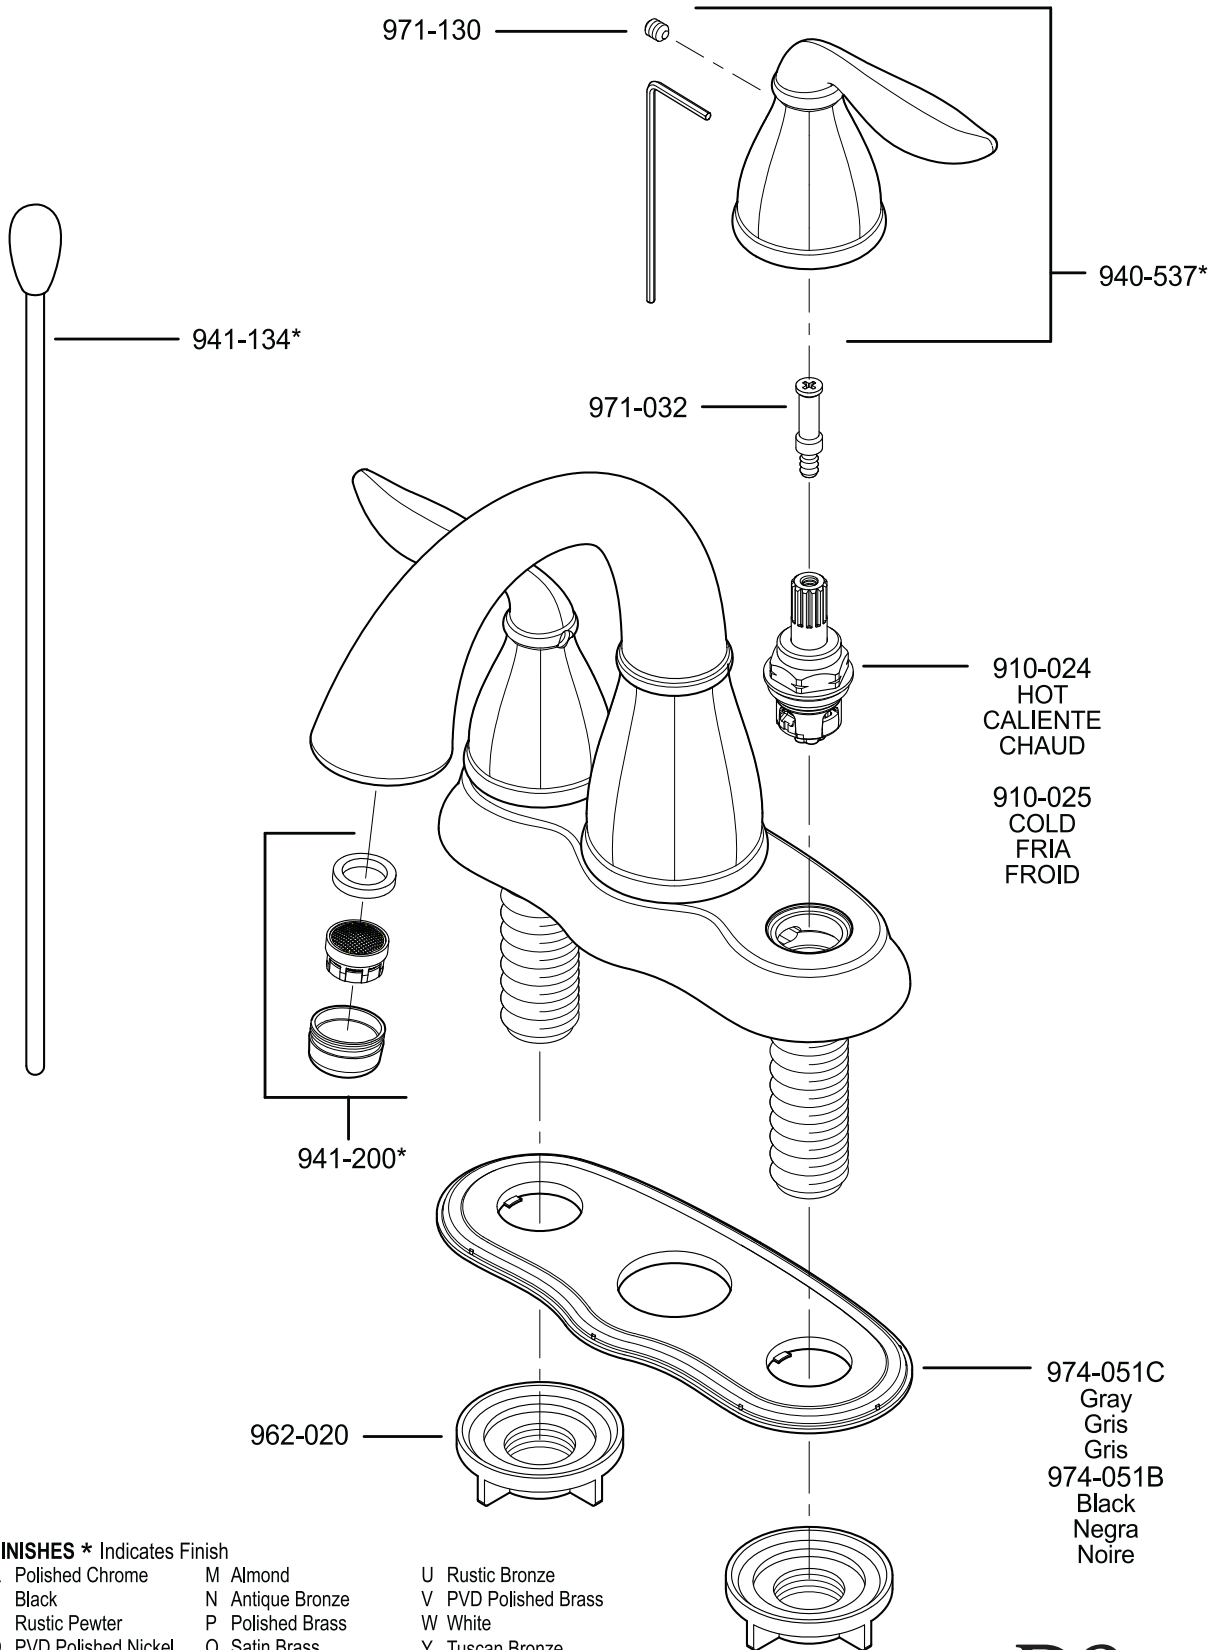

PARTS EXPLOSION

48 Series Sedona™ Collection 4" Centerset Lavatory Faucet

FINISHES * Indicates Finish

A Polished Chrome	M Almond	U Rustic Bronze
B Black	N Antique Bronze	V PVD Polished Brass
E Rustic Pewter	P Polished Brass	W White
D PVD Polished Nickel	Q Satin Brass	Y Tuscan Bronze
J PVD Brushed Nickel	R Copper	Z Oil-Rubbed Bronze
K Satin Nickel	S Stainless Steel	
L Satin Stainless	T Biscuit	

All finishes not available on all parts

Pfister™