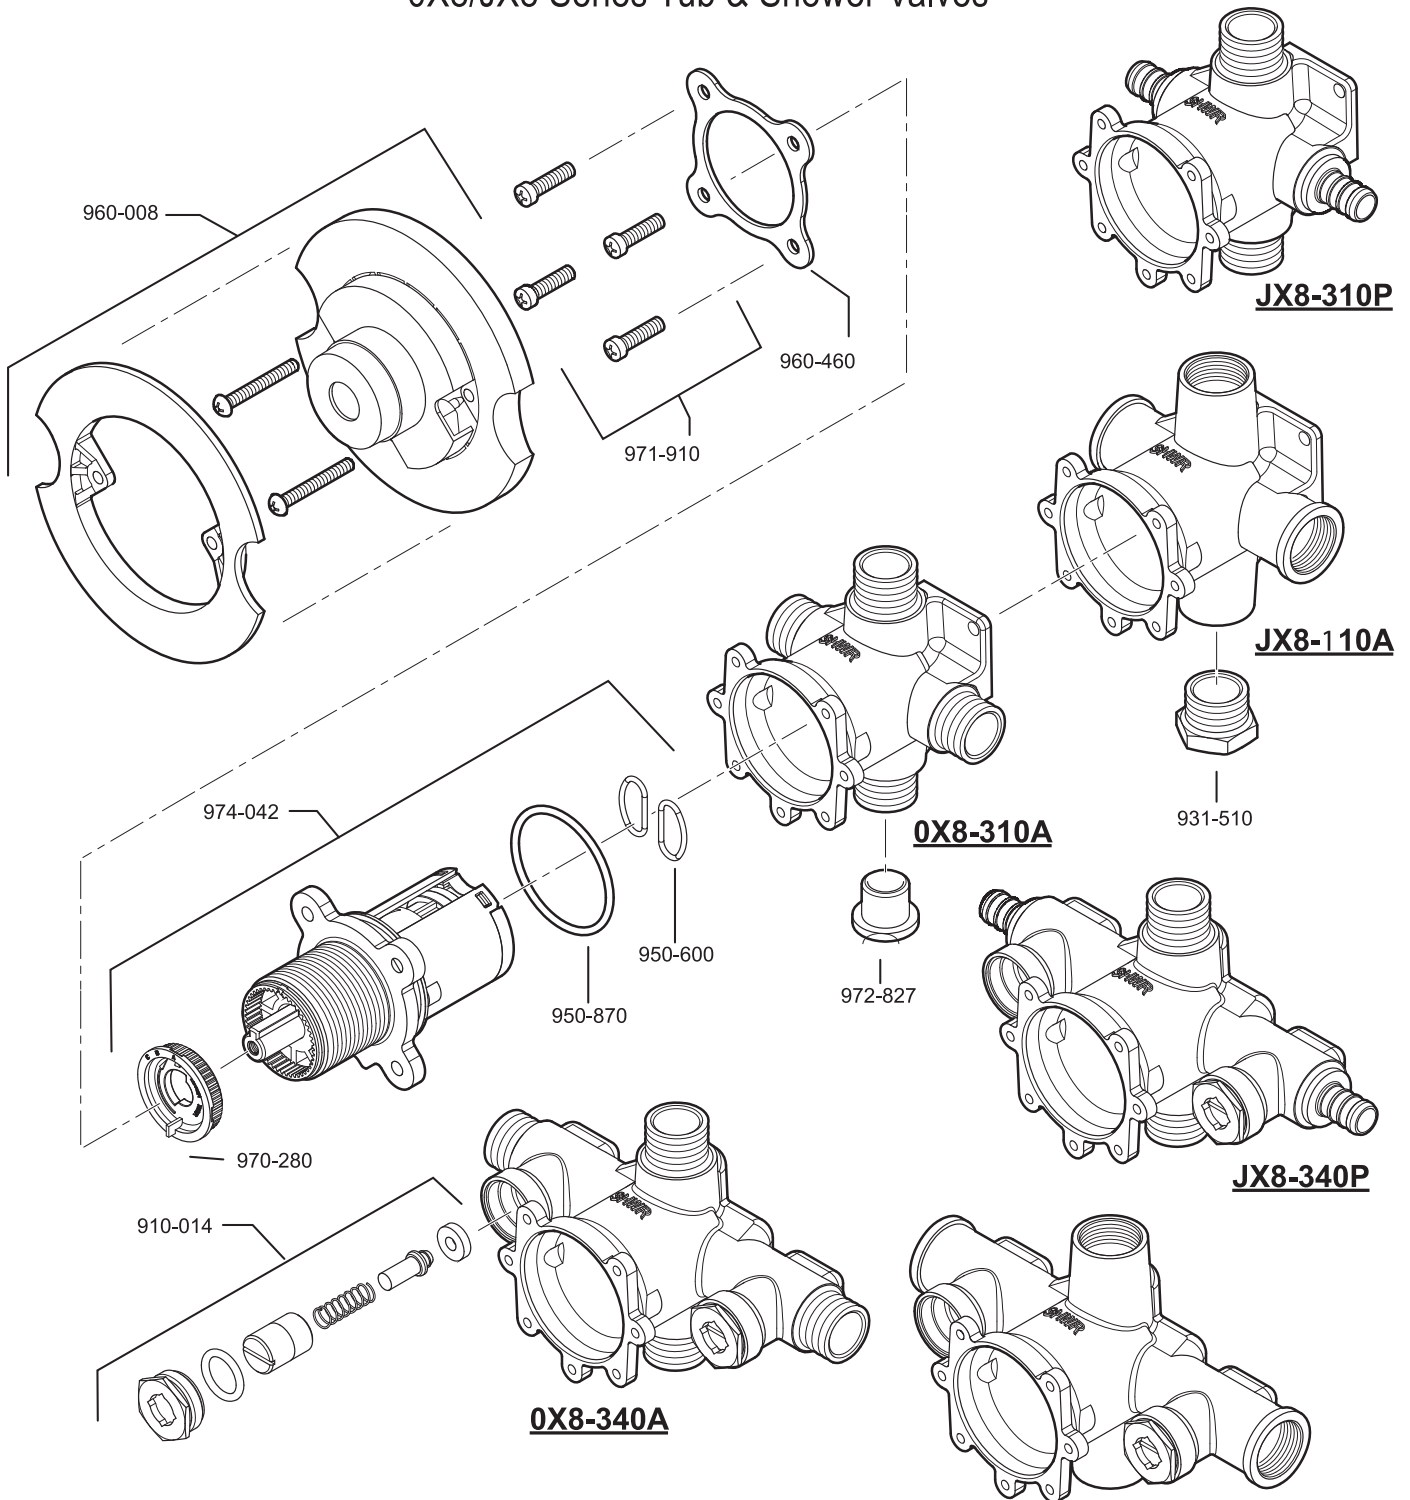

PARTS EXPLOSION

OX8/JX8 Series Tub & Shower Valves

1. **FINISHES** * Indicates Finish

A Polished Chrome	K Satin Nickel	U Rustic Bronze
B Black	L Satin Stainless Steel	V PVD Polished Brass
C Light Gray	P Polished Brass	W White
D PVD Polished Nickel	Q Fired Copper	Y Tuscan Bronze
E Rustic Pewter	R Antique Copper	AB Aged Brass
G Velvet Aged Bronze	S Stainless Steel	MC Midnight Chrome
J PVD Brushed Nickel	T Biscuit	

All finishes not available on all parts

Pfister