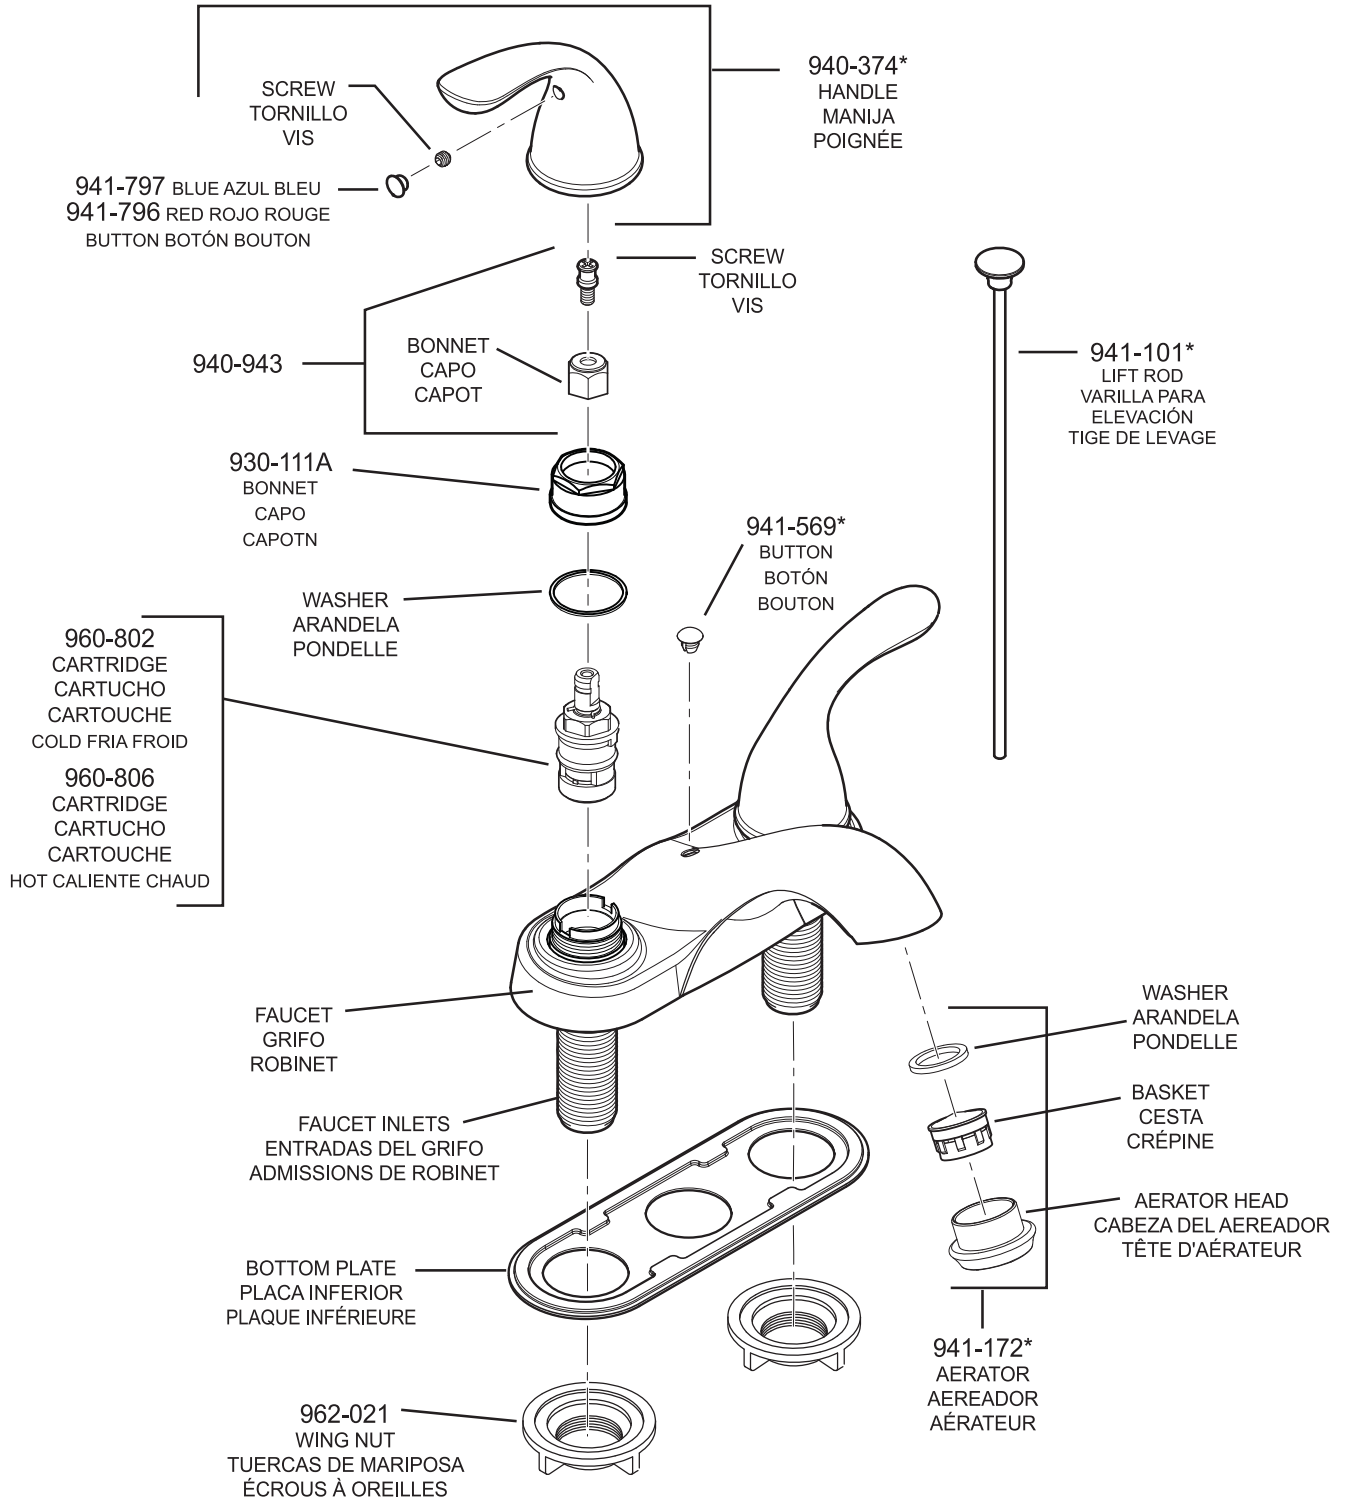

PARTS EXPLOSION

143 Pfister Series™ 2 Handle, Centerset Lavatory Faucet

FINISHES * Indicates Finish

A Polished Chrome	L Satin Stainless	T Biscuit
B Black	M Almond	U Rustic Bronze
D PVD Polished Nickel	N Antique Bronze	V PVD Polished Brass
E Rustic Pewter	P Polished Brass	W White
J PVD Brushed Nickel	Q Satin Brass	Y Tuscan Bronze
G Velvet Aged Bronze	R Copper	Z Oil-Rubbed Bronze
K Satin Nickel	S Stainless Steel	

All finishes not available on all parts

Pfister™