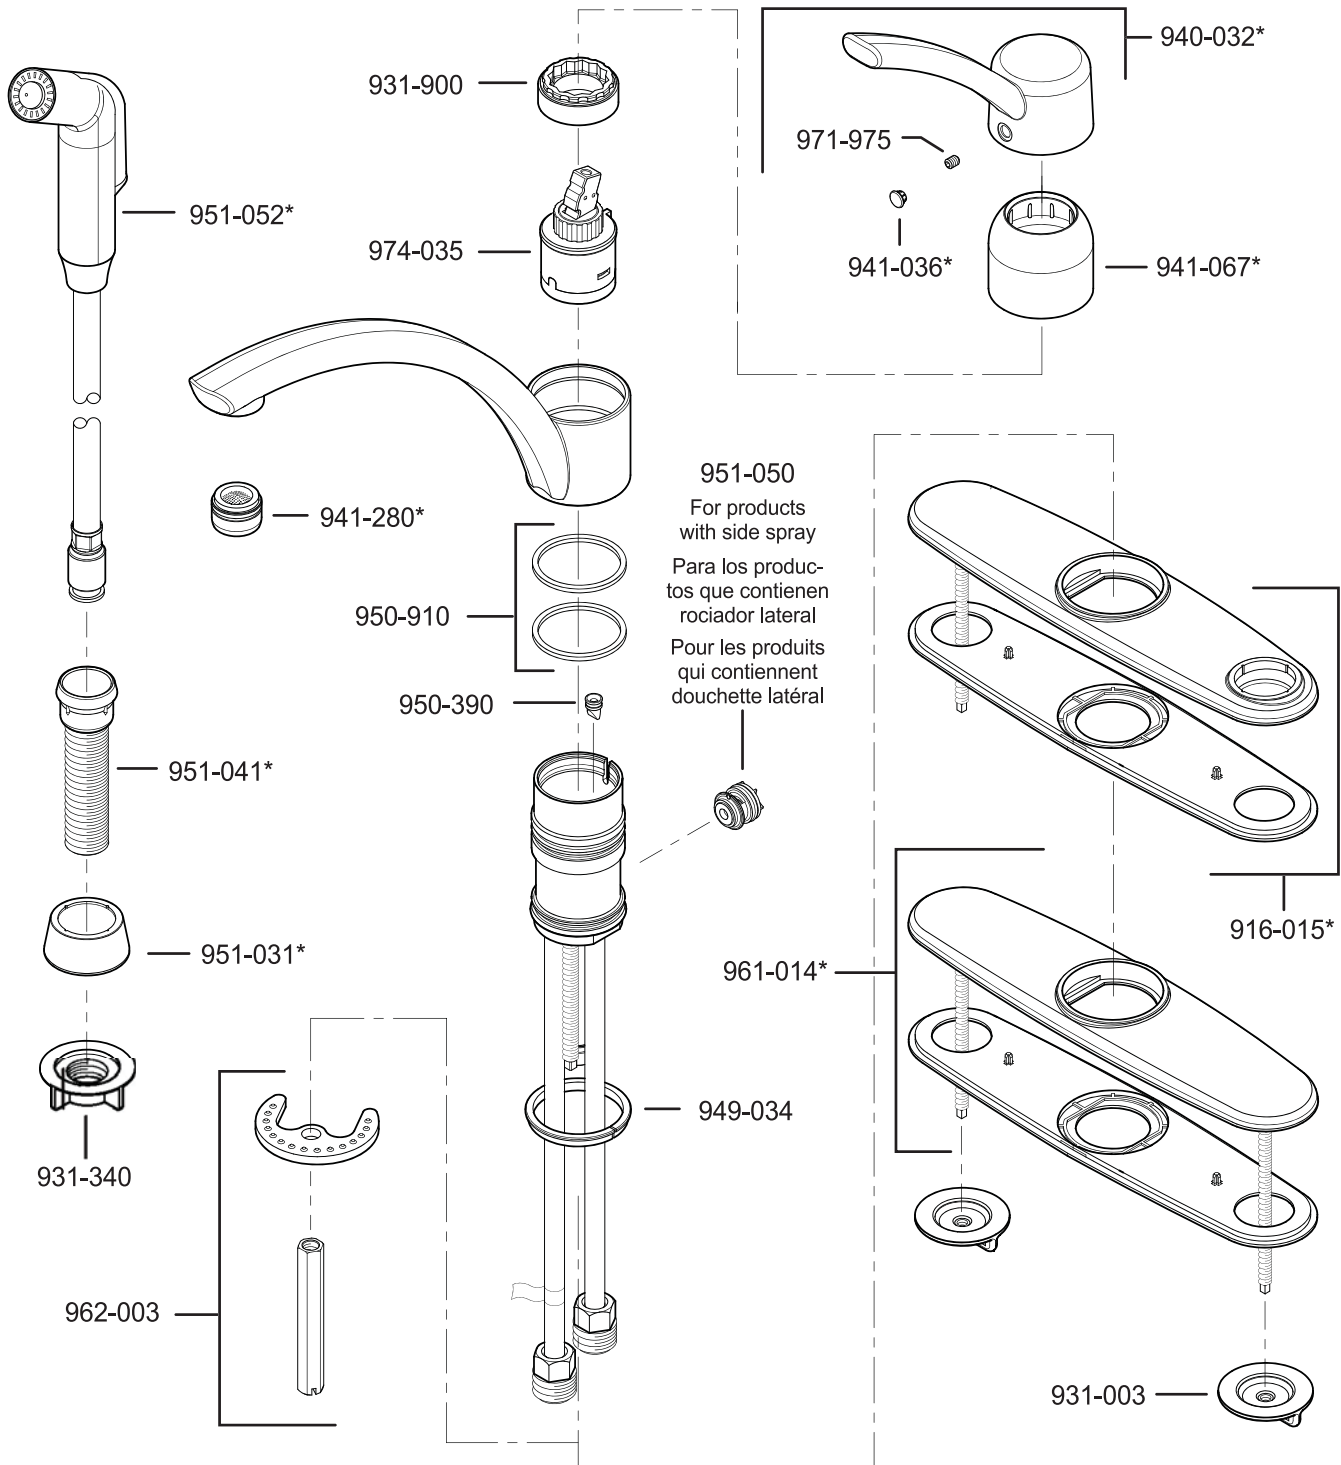

PARTS EXPLOSION

34 Series Parisa® Collection Single-Control Kitchen Faucet

951-050
For products with side spray
Para los productos que contienen rociador lateral
Pour les produits qui contiennent douche latérale

FINISHES * Indicates Finish

A Polished Chrome	M Almond	U Rustic Bronze
B Black	N Antique Bronze	V PVD Polished Brass
E Rustic Pewter	P Polished Brass	W White
D PVD Polished Nickel	Q Satin Brass	Y Tuscan Bronze
J PVD Brushed Nickel	R Copper	Z Oil-Rubbed Bronze
K Satin Nickel	S Stainless Steel	
L Satin Stainless	T Biscuit	

All finishes not available on all parts

Pfister™