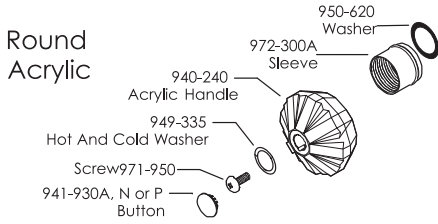

PARTS EXPLOSION

08/09 Series Tub & Shower Trim Kits

940-995*	Solid Brass	
940-996VA	Chrome Lever, Brass End	
940-996AK	Brushed Nickel Lever, Chrome End	
940-996PK	Brushed Nickel Lever, Brass End	
940-996AW	White Lever, Chrome End	
940-994A or V	Oak Wood	
940-900A or V	Acrylic	
940-991A or V	Porcelain, White	
940-992V	Porcelain, Green	
940-993A	Porcelain, Black	
940-905A or V	Swirl Acrylic	

1. **FINISHES * Indicates Finish**

A Polished Chrome	M Almond	U Rustic Bronze
B Black	N Antique Bronze	V PVD Polished Brass
E Rustic Pewter	P Polished Brass	W White
D PVD Polished Nickel	Q Satin Brass	Y Tuscan Bronze
J PVD Brushed Nickel	R Copper	Z Oil-Rubbed Bronze
K Satin Nickel	S Stainless Steel	
L Satin Stainless	T Biscuit	

All finishes not available on all parts