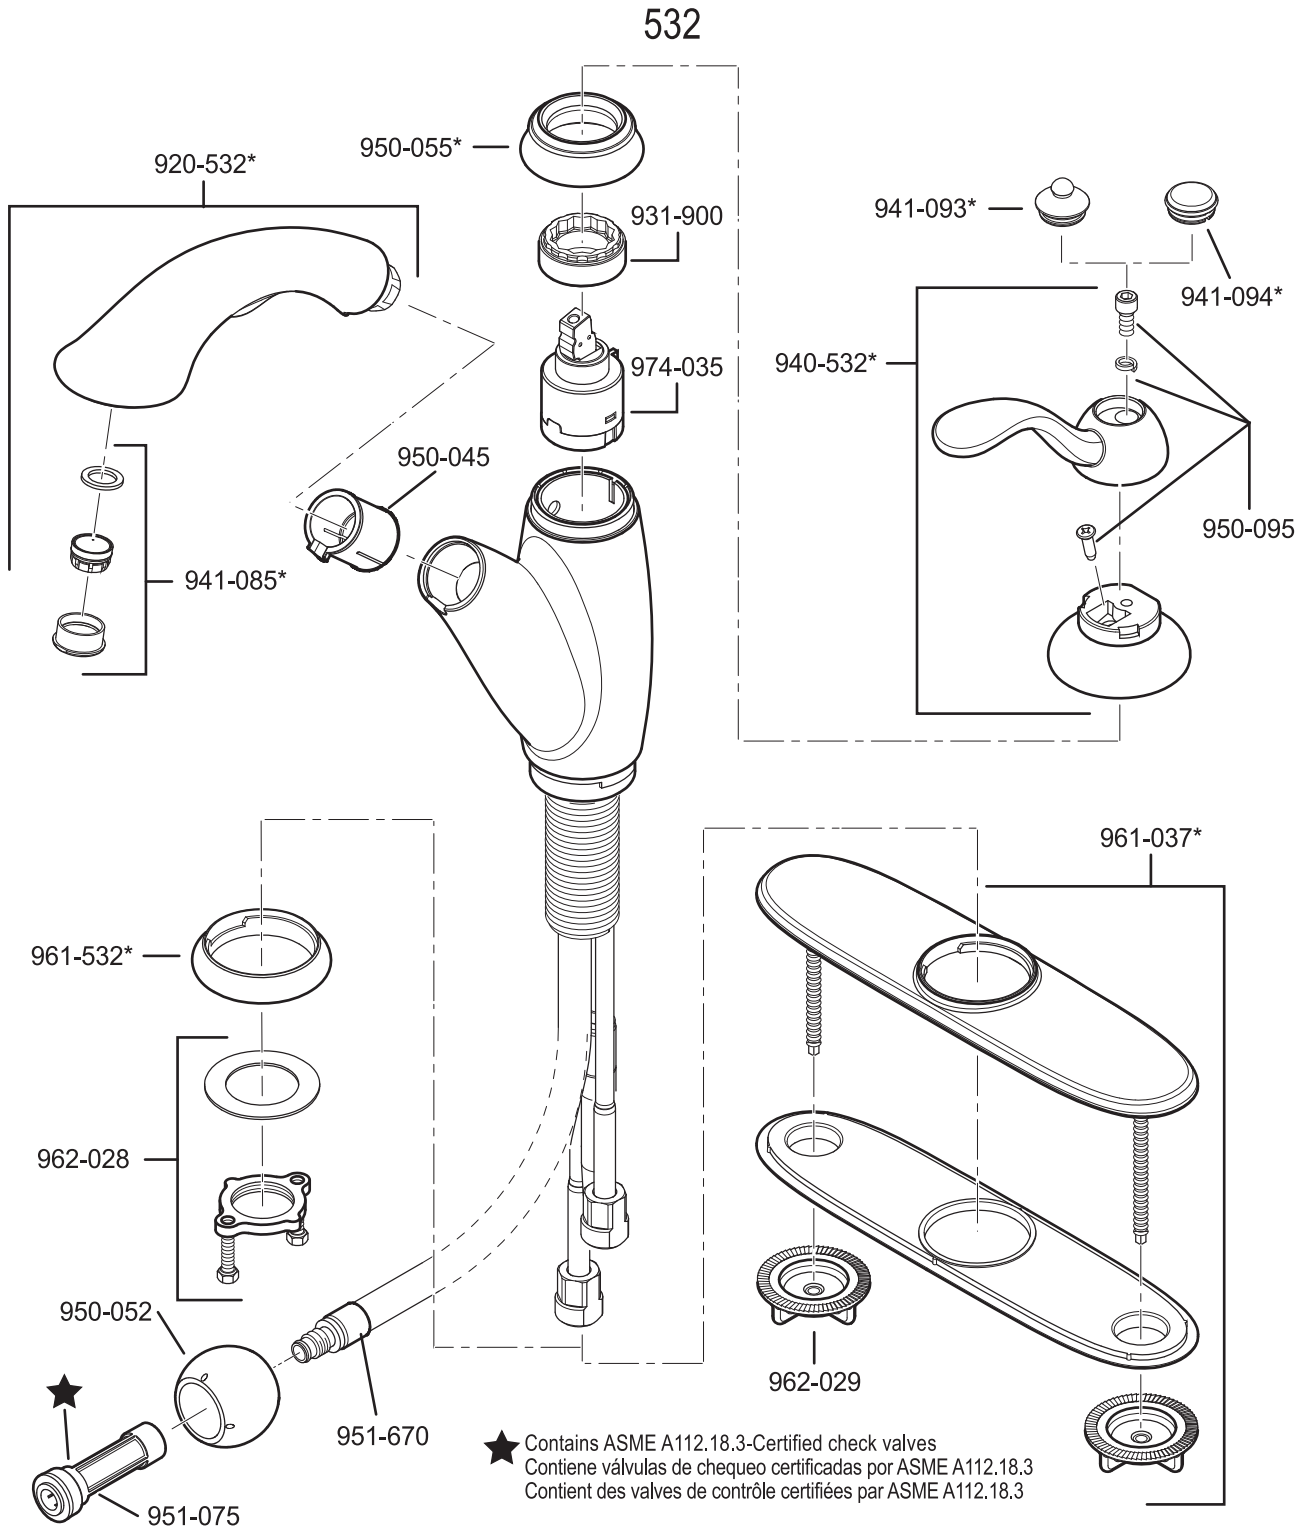

PARTS EXPLOSION

A	Polished Chrome	Cromo Pulido	Chrome Poli	
S	Stainless Steel	Acero Inoxidable	Acier Inoxydable	
Y	Tuscan Bronze	Bronce Toscano	Bronze Le Toscan	

Pfister™