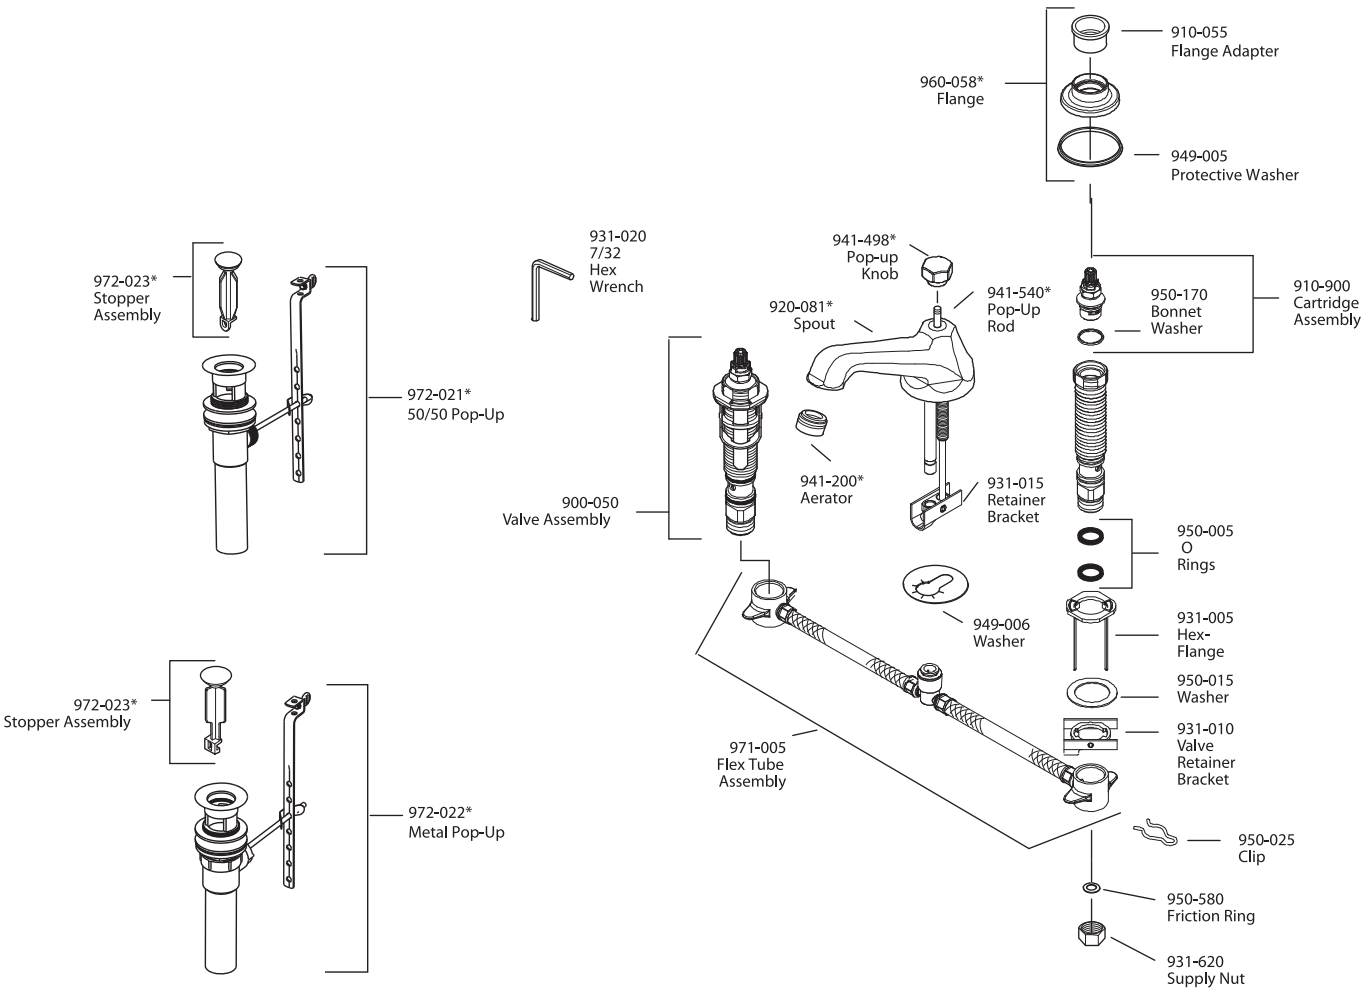

PARTS EXPLOSION

49 Series Tribeca® Collection 8"-15" Widespread Lavatory Faucet

FINISHES * Indicates Finish

A Polished Chrome	M Almond	U Rustic Bronze
B Black	N Antique Bronze	V PVD Polished Brass
E Rustic Pewter	P Polished Brass	W White
D PVD Polished Nickel	Q Satin Brass	Y Tuscan Bronze
J PVD Brushed Nickel	R Copper	Z Oil-Rubbed Bronze
K Satin Nickel	S Stainless Steel	
L Satin Stainless	T Biscuit	

All finishes not available on all parts