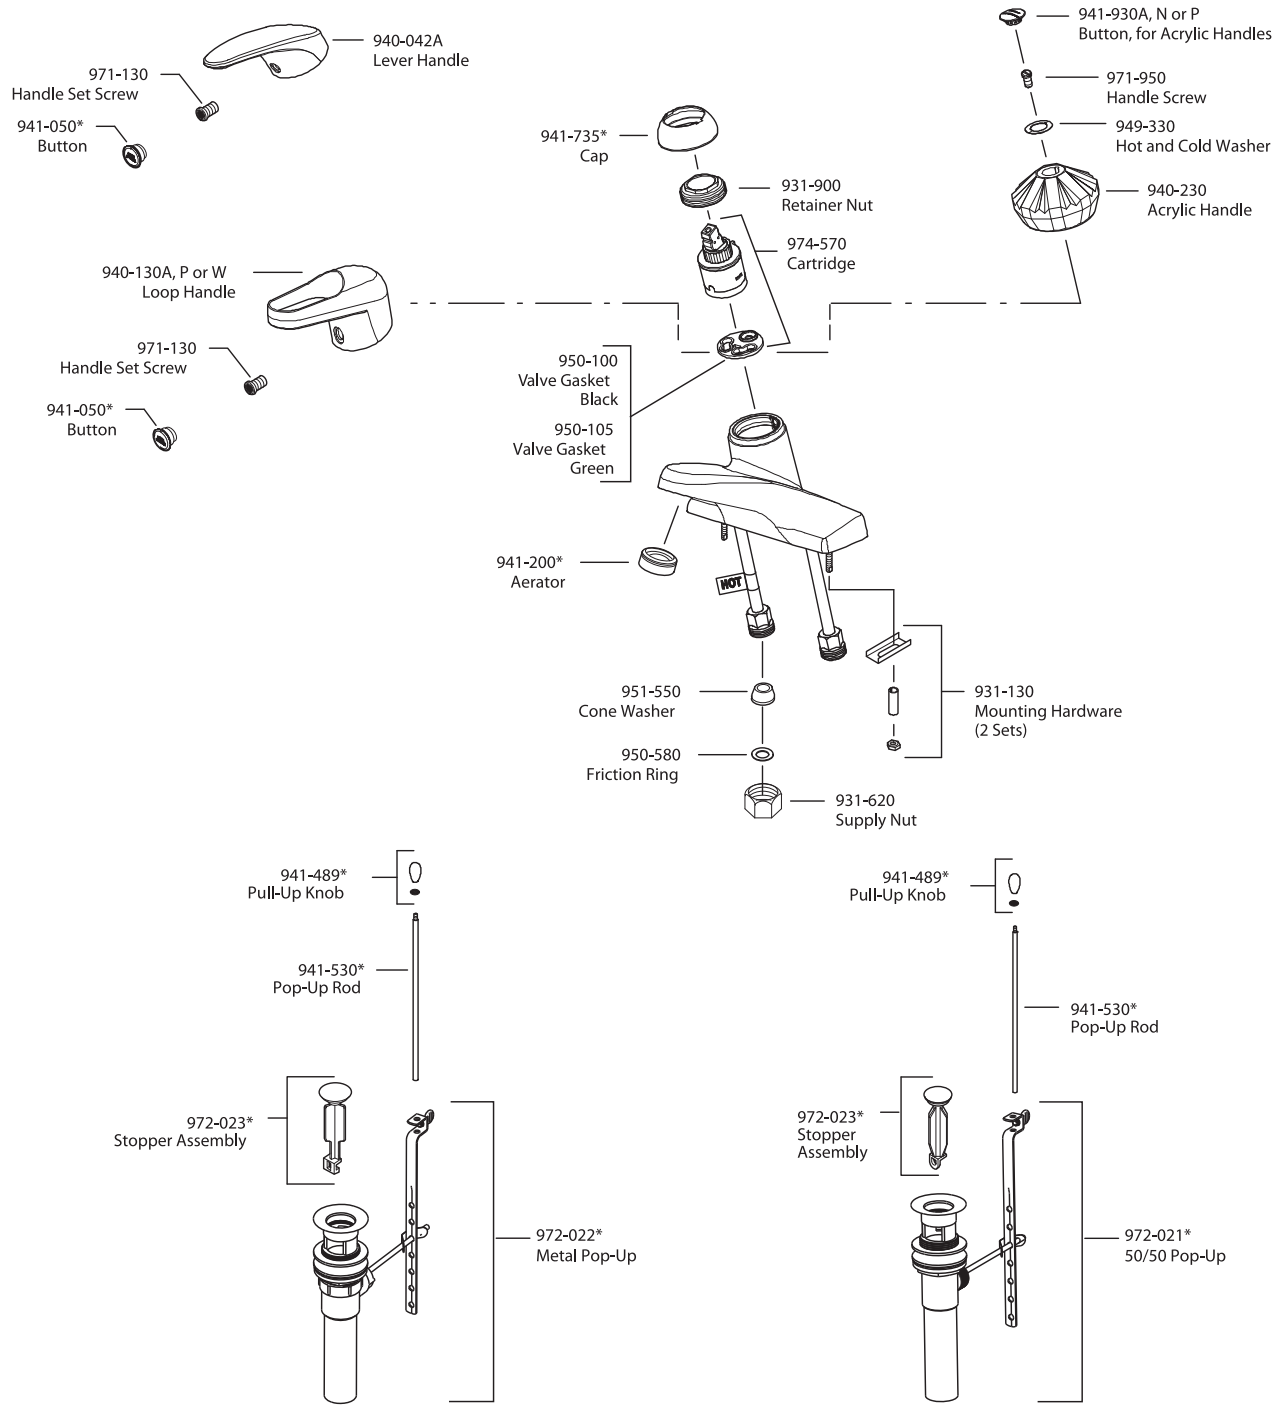

PARTS EXPLOSION

42 Series Genesis® 4" Centerset Lavatory Faucet

FINISHES * Indicates Finish

A Polished Chrome	M Almond	U Rustic Bronze
B Black	N Antique Bronze	V PVD Polished Brass
E Rustic Pewter	P Polished Brass	W White
D PVD Polished Nickel	Q Satin Brass	Y Tuscan Bronze
J PVD Brushed Nickel	R Copper	Z Oil-Rubbed Bronze
K Satin Nickel	S Stainless Steel	
L Satin Stainless	T Biscuit	

All finishes not available on all parts