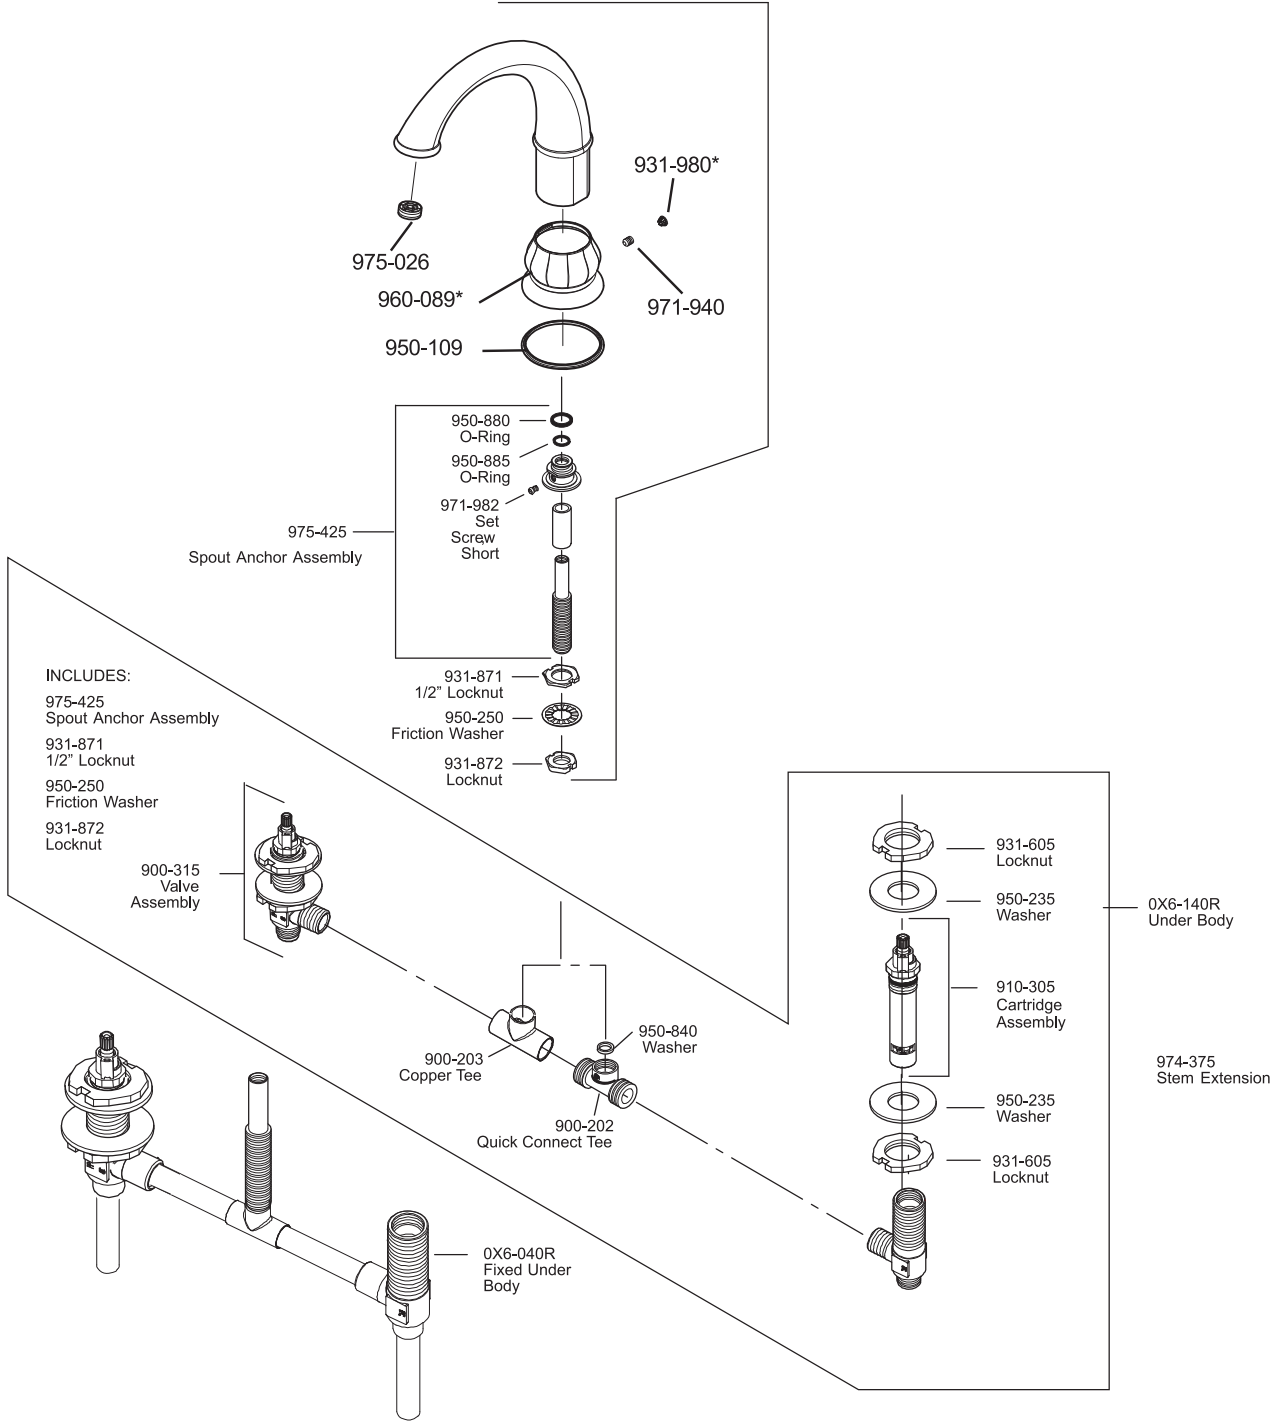

All finishes not available on all parts

PARTS EXPLOSION

RT6 Series Treviso™ Spout

BODIES AND HHL HUB AND HANDLE TRIM KITS SUPPLIED SEPARATELY

- FINISHES * Indicates Finish**
- | | | |
|-----------------------|-------------------|----------------------|
| A Polished Chrome | M Almond | U Rustic Bronze |
| B Black | N Antique Bronze | V PVD Polished Brass |
| E Rustic Pewter | P Polished Brass | W White |
| D PVD Polished Nickel | Q Satin Brass | Y Tuscan Bronze |
| J PVD Brushed Nickel | R Copper | Z Oil-Rubbed Bronze |
| K Satin Nickel | S Stainless Steel | |
| L Satin Stainless | T Biscuit | |