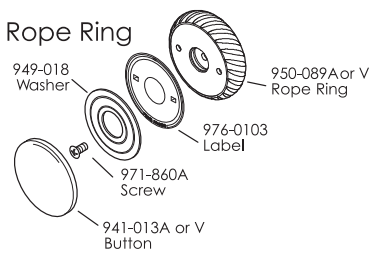

PARTS EXPLOSION

08/09 Series Tub & Shower Trim Kits

940-995*	Solid Brass	
940-996VA	Chrome Lever, Brass End	
940-996AK	Brushed Nickel Lever, Chrome End	
940-996PK	Brushed Nickel Lever, Brass End	
940-996AW	White Lever, Chrome End	
940-994A or V	Oak Wood	
940-900A or V	Acrylic	
940-991A or V	Porcelain, White	
940-992V	Porcelain, Green	
940-993A	Porcelain, Black	
940-905A or V	Swirl Acrylic	

1. **FINISHES * Indicates Finish**

A Polished Chrome	M Almond	U Rustic Bronze
B Black	N Antique Bronze	V PVD Polished Brass
E Rustic Pewter	P Polished Brass	W White
D PVD Polished Nickel	Q Satin Brass	Y Tuscan Bronze
J PVD Brushed Nickel	R Copper	Z Oil-Rubbed Bronze
K Satin Nickel	S Stainless Steel	
L Satin Stainless	T Biscuit	

All finishes not available on all parts