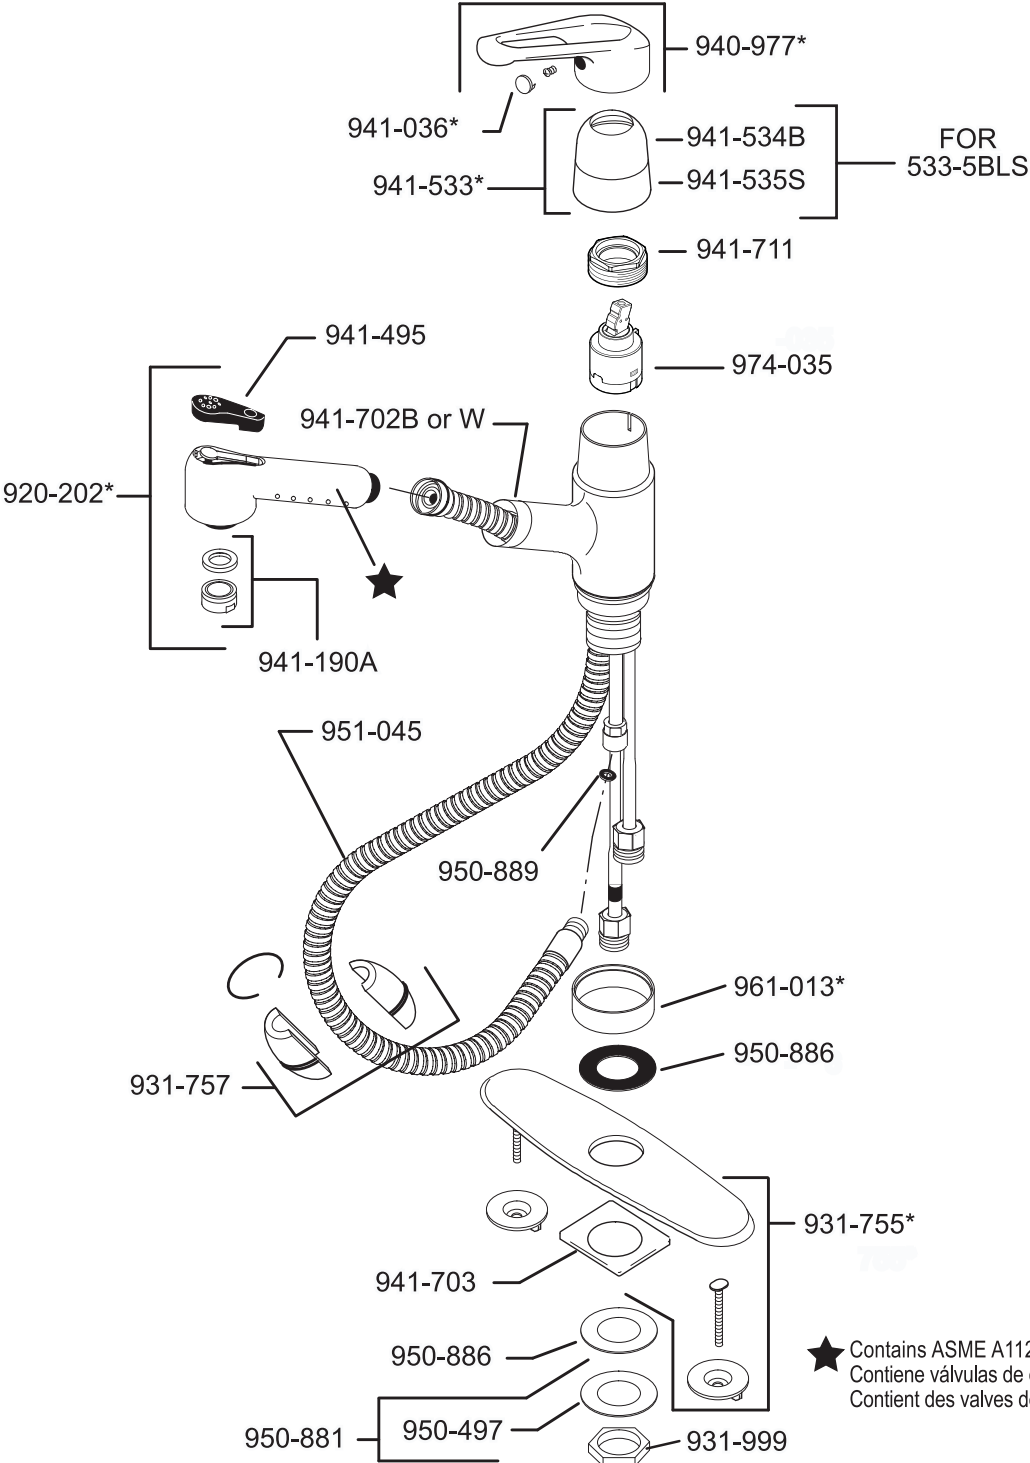

PARTS EXPLOSION

533 Series Pull-Out Kitchen Faucet

★ Contains ASME A112.18.3-Certified check valves
Contiene válvulas de chequeo certificadas por ASME A112.18.3
Contient des valves de contrôle certifiées par ASME A112.18.3

FINISHES * Indicates Finish

A Polished Chrome	M Almond	U Rustic Bronze
B Black	N Antique Bronze	V PVD Polished Brass
E Rustic Pewter	P Polished Brass	W White
D PVD Polished Nickel	Q Satin Brass	Y Tuscan Bronze
J PVD Brushed Nickel	R Copper	Z Oil-Rubbed Bronze
K Satin Nickel	S Stainless Steel	
L Satin Stainless	T Biscuit	

All finishes not available on all parts