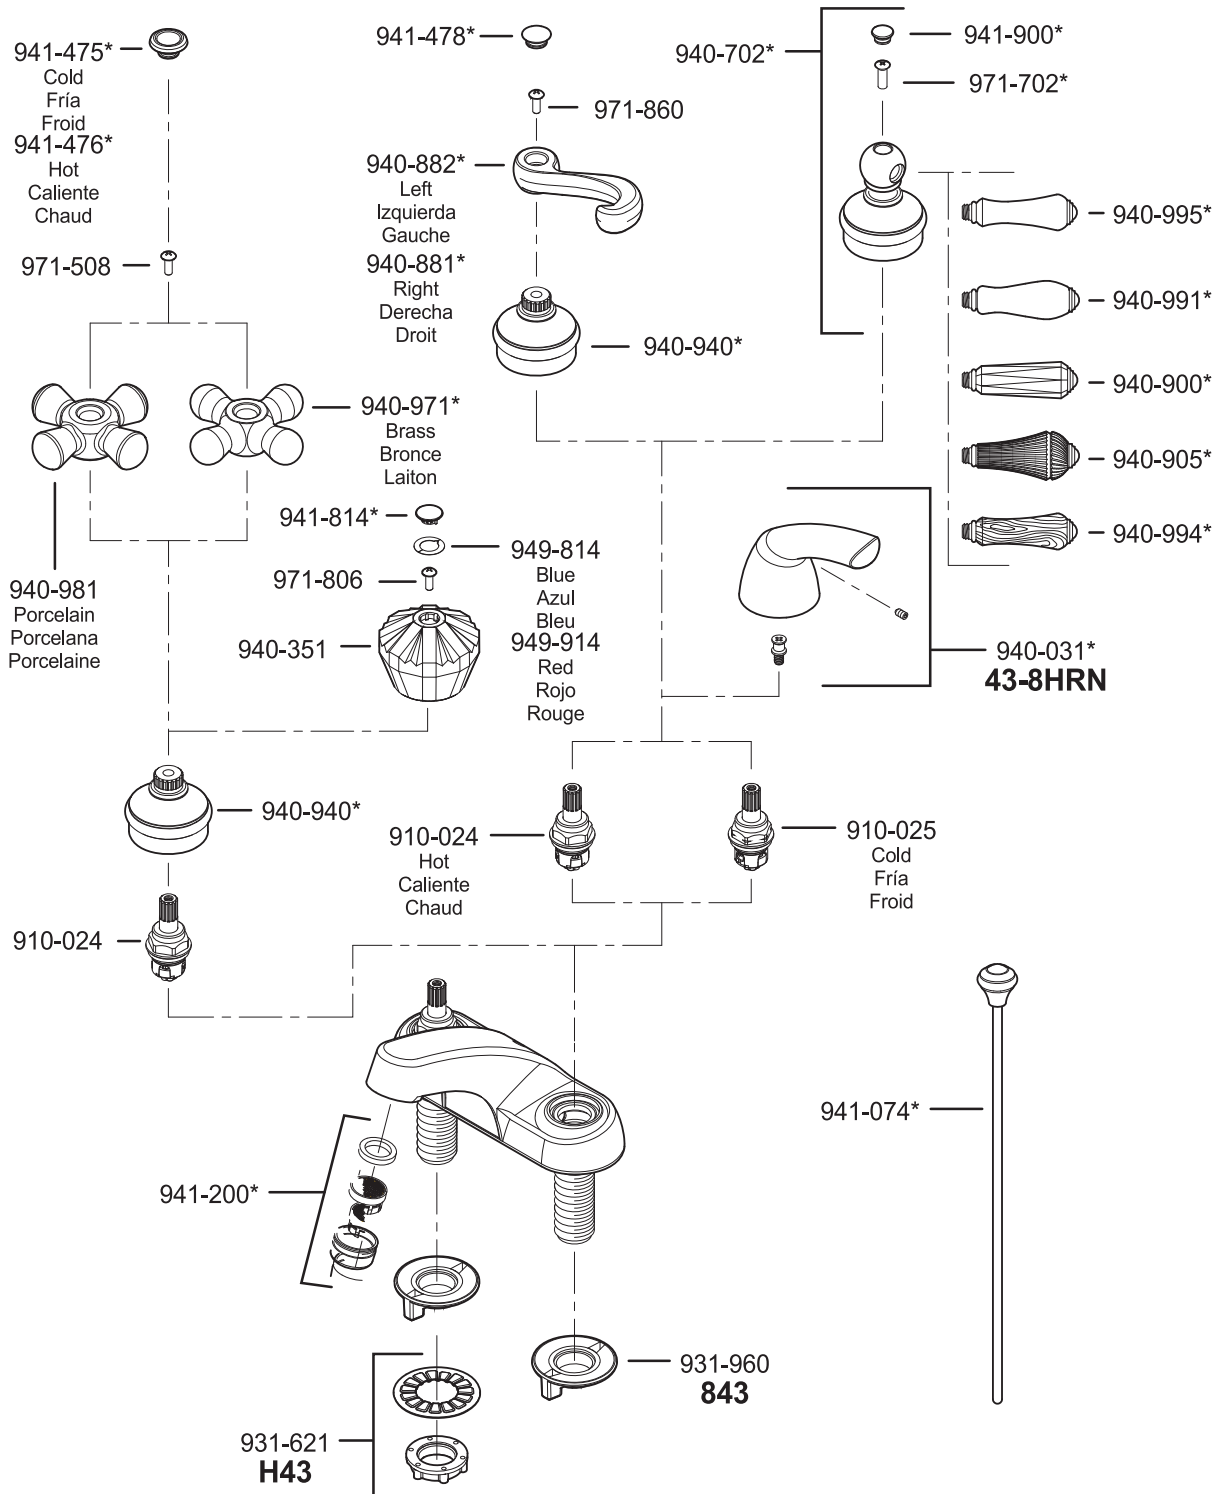

PARTS EXPLOSION

43 Series Bedford® Collection 4" Centerset Lavatory Faucet

FINISHES * Indicates Finish

A Polished Chrome	M Almond	U Rustic Bronze
B Black	N Antique Bronze	V PVD Polished Brass
E Rustic Pewter	P Polished Brass	W White
D PVD Polished Nickel	Q Satin Brass	Y Tuscan Bronze
J PVD Brushed Nickel	R Copper	Z Oil-Rubbed Bronze
K Satin Nickel	S Stainless Steel	
L Satin Stainless	T Biscuit	

All finishes not available on all parts

Pfister™