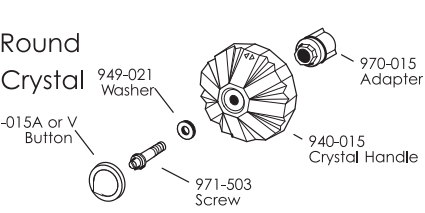

PARTS EXPLOSION

08/09 Series Tub & Shower Trim Kits

940-995*	Solid Brass	
940-996VA	Chrome Lever, Brass End	
940-996AK	Brushed Nickel Lever, Chrome End	
940-996PK	Brushed Nickel Lever, Brass End	
940-996AW	White Lever, Chrome End	
940-994A or V	Oak Wood	
940-900A or V	Acrylic	
940-991A or V	Porcelain, White	
940-992V	Porcelain, Green	
940-993A	Porcelain, Black	
940-905A or V	Swirl Acrylic	

1. **FINISHES * Indicates Finish**

A Polished Chrome	M Almond	U Rustic Bronze
B Black	N Antique Bronze	V PVD Polished Brass
E Rustic Pewter	P Polished Brass	W White
D PVD Polished Nickel	Q Satin Brass	Y Tuscan Bronze
J PVD Brushed Nickel	R Copper	Z Oil-Rubbed Bronze
K Satin Nickel	S Stainless Steel	
L Satin Stainless	T Biscuit	

All finishes not available on all parts