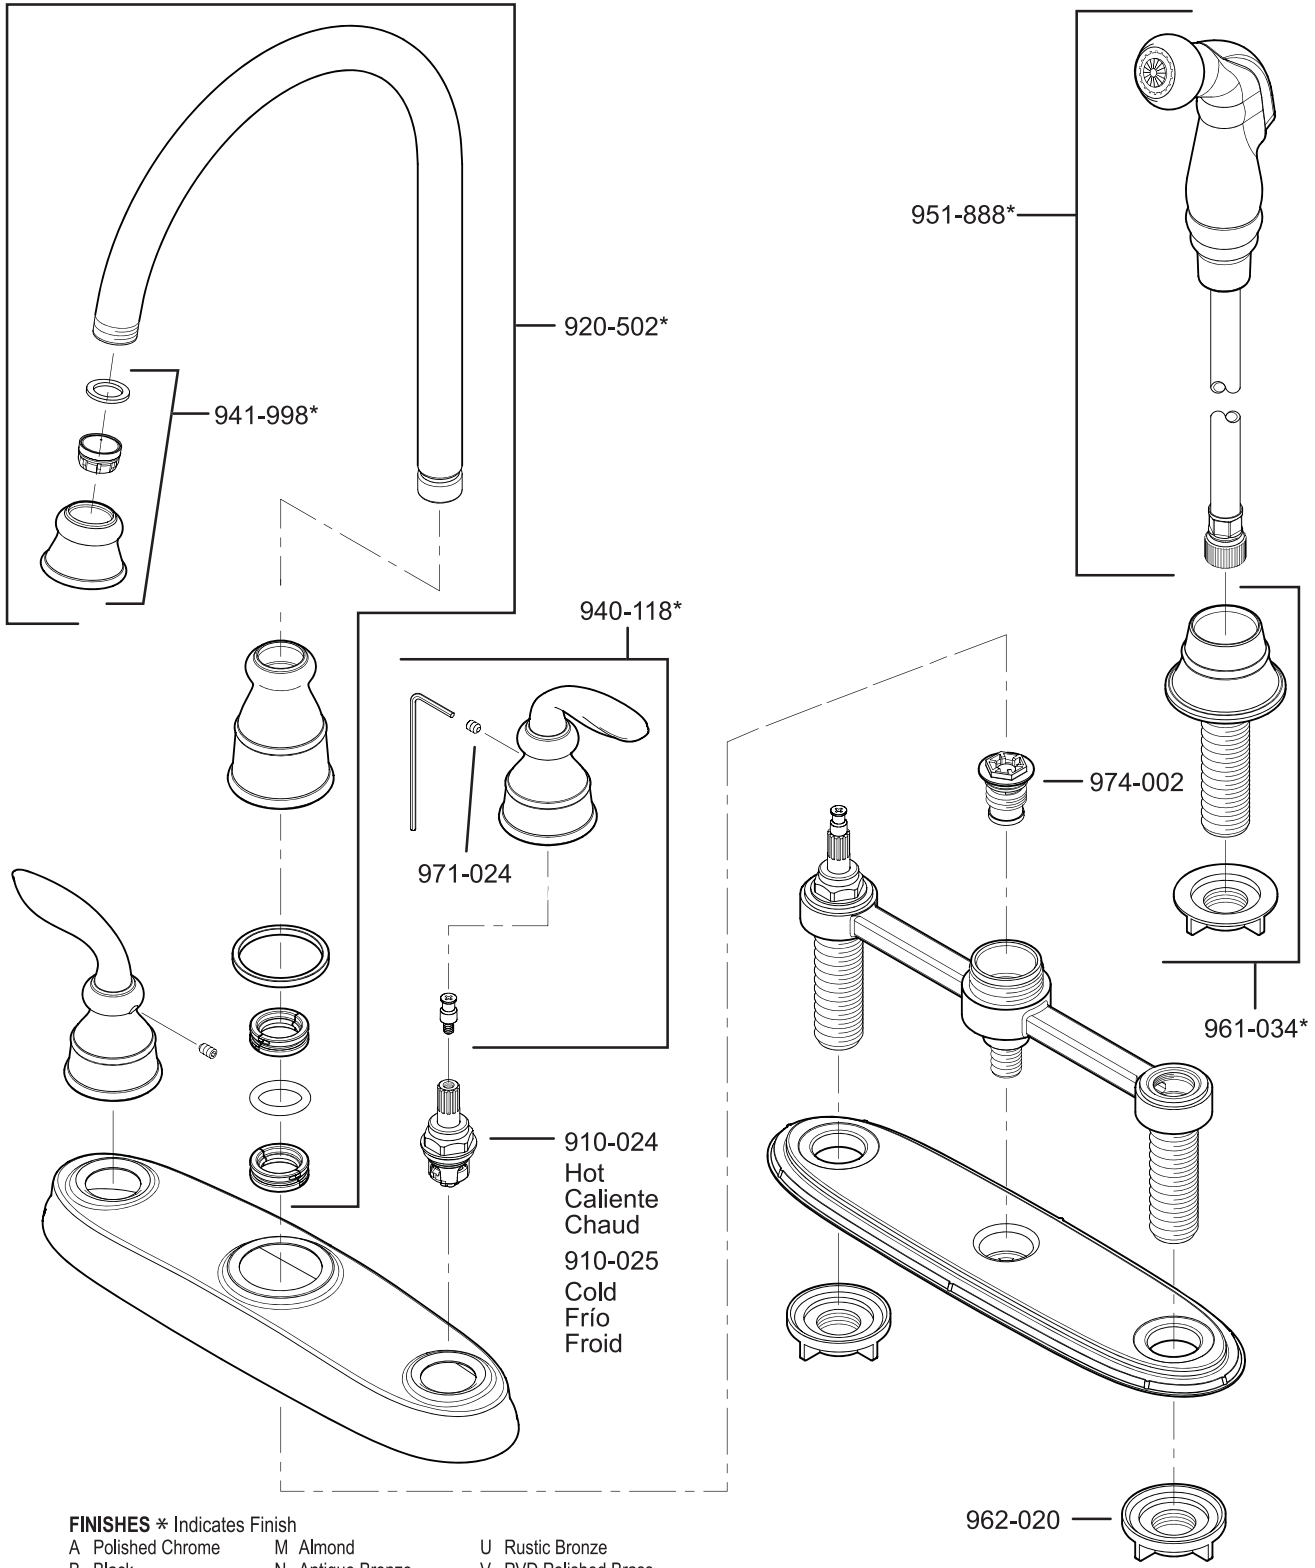

PARTS EXPLOSION

36 Series Avalon™ Collection Two-Handle Kitchen Faucet

FINISHES * Indicates Finish

A Polished Chrome	M Almond	U Rustic Bronze
B Black	N Antique Bronze	V PVD Polished Brass
E Rustic Pewter	P Polished Brass	W White
D PVD Polished Nickel	Q Satin Brass	Y Tuscan Bronze
J PVD Brushed Nickel	R Copper	Z Oil-Rubbed Bronze
K Satin Nickel	S Stainless Steel	
L Satin Stainless	T Biscuit	

All finishes not available on all parts

Pfister™