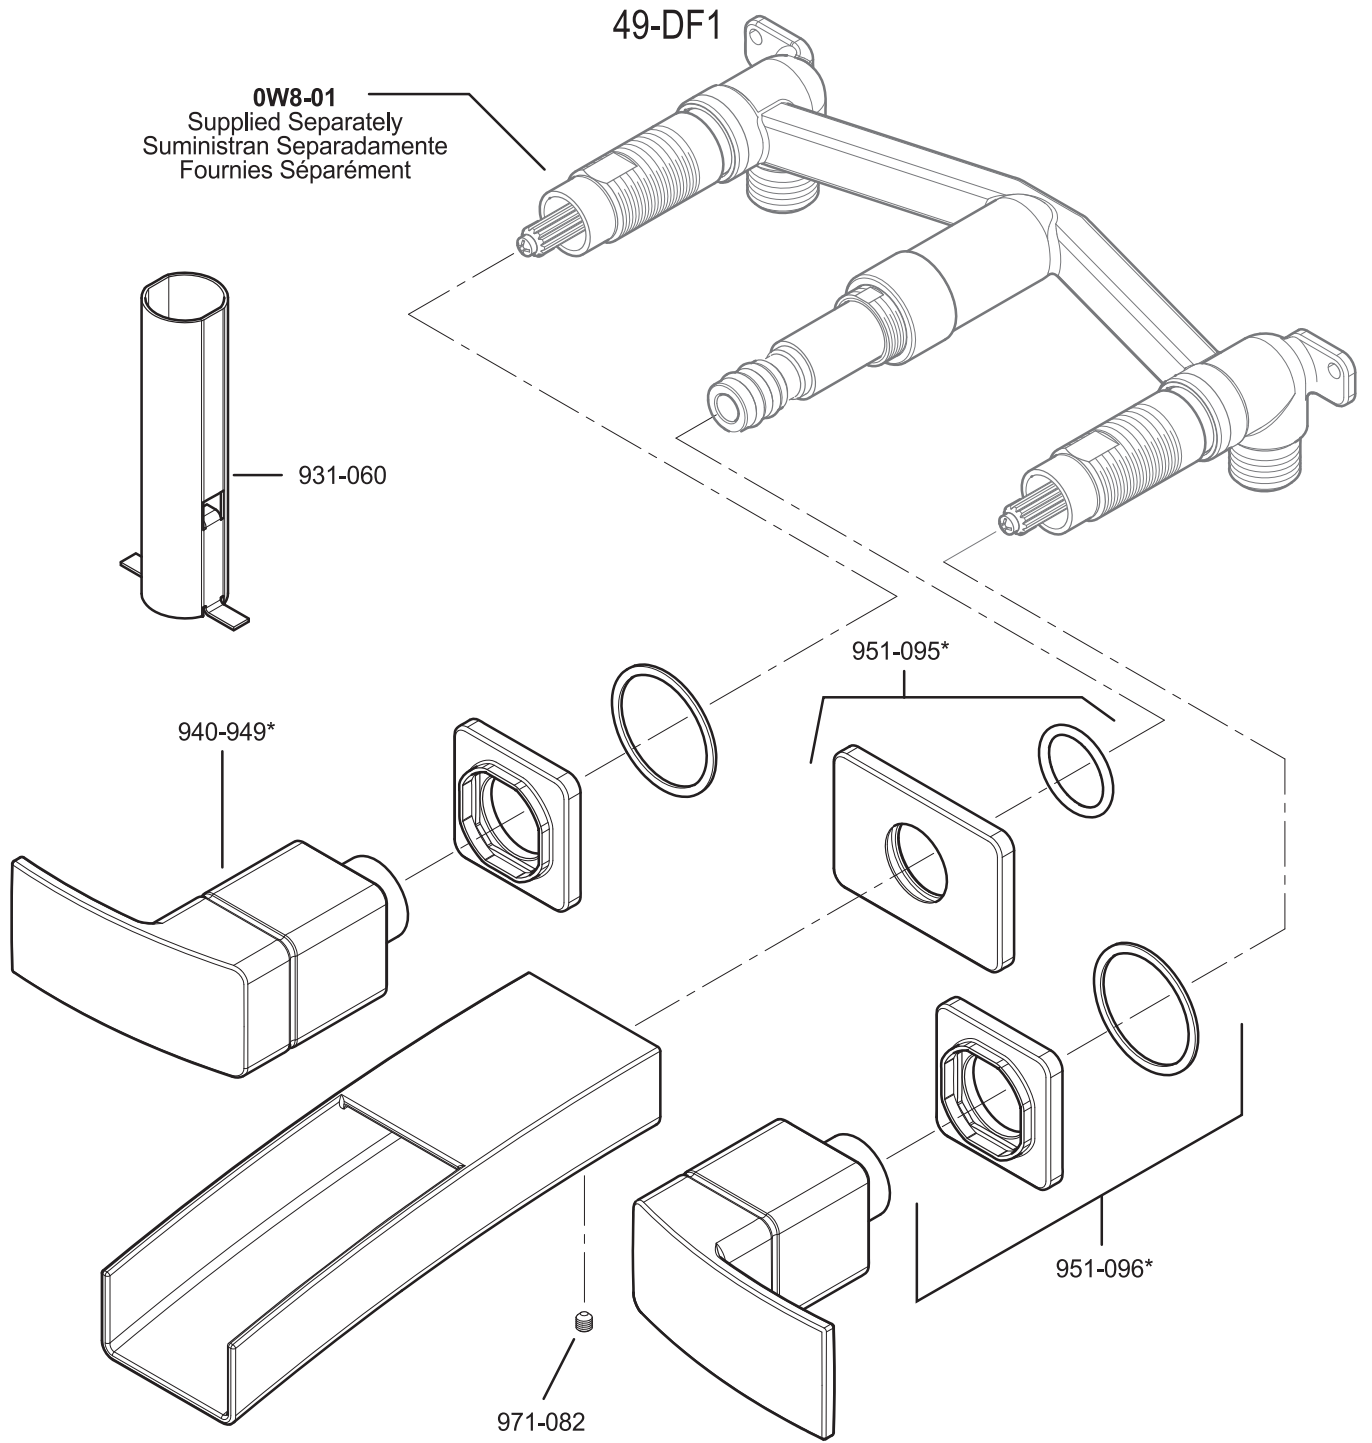

PARTS EXPLOSION

A	Polished Chrome	Cromo Pulido	Chrome Poli
J	PVD Brushed Nickel	PVD Niquel Cepillado	PVD Nickel Brosse