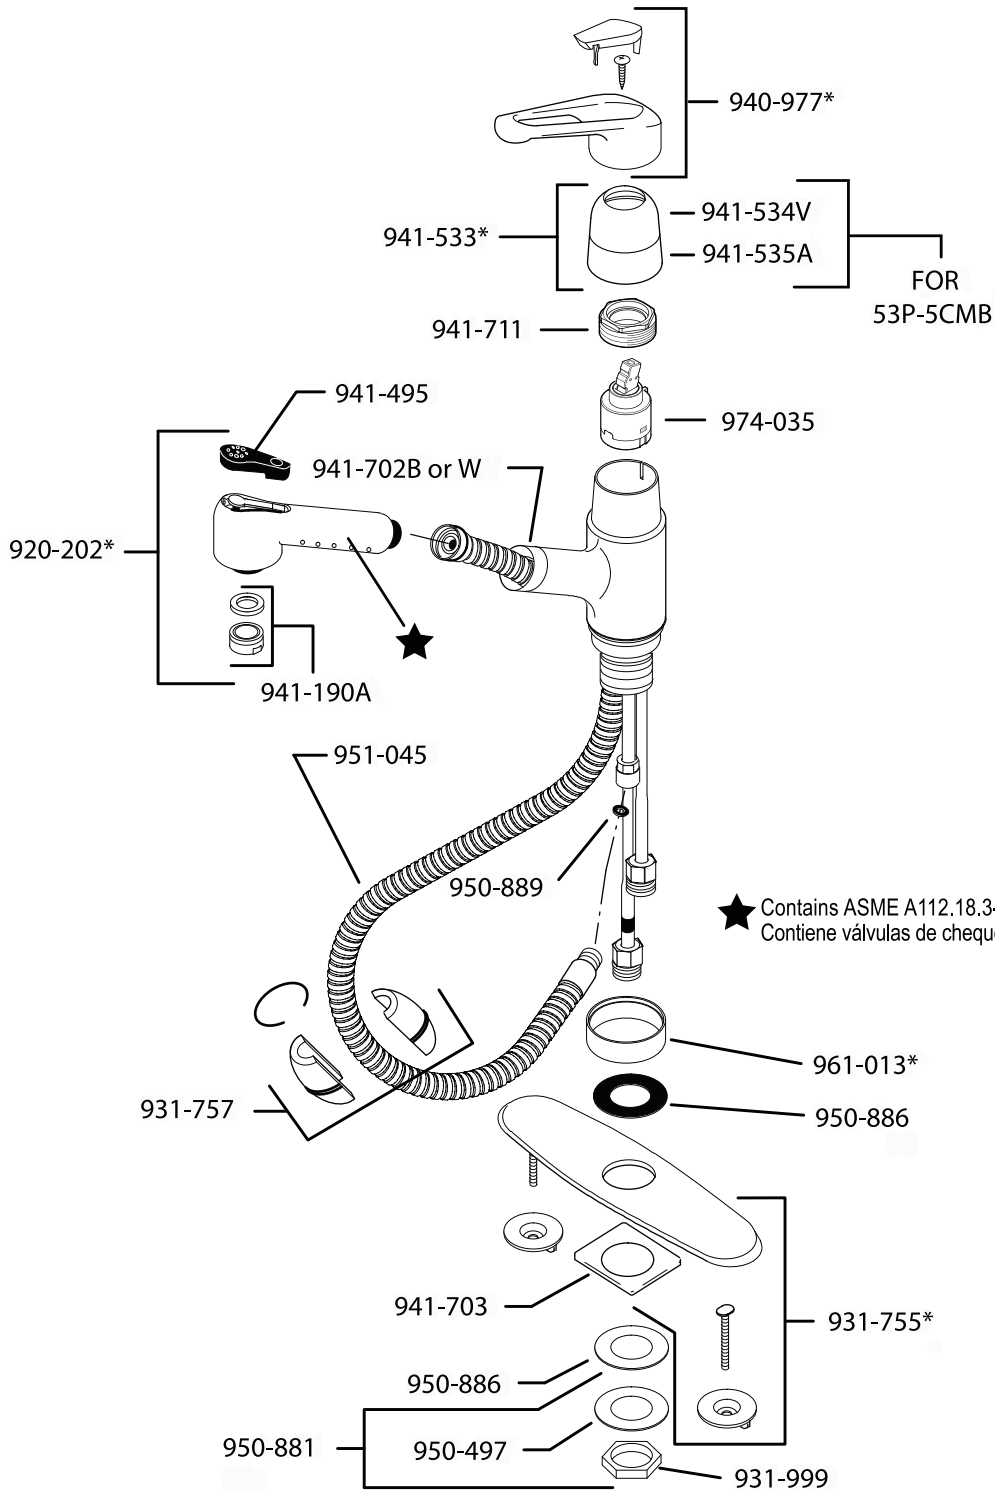

Pfister™

PARTS EXPLOSION

533 Series Pull-Out Kitchen Faucet

★ Contains ASME A112.18.3-Certified check valves
 Contiene válvulas de chequeo certificadas por ASME A112.18.3

FINISHES * Indicates Finish

- | | | |
|-----------------------|-------------------|----------------------|
| A Polished Chrome | L Satin Stainless | T Biscuit |
| B Black | M Almond | U Rustic Bronze |
| D PVD Polished Nickel | N Antique Bronze | V PVD Polished Brass |
| E Rustic Pewter | P Polished Brass | W White |
| J PVD Brushed Nickel | Q Satin Brass | Y Tuscan Bronze |
| G Velvet Aged Bronze | R Copper | Z Oil-Rubbed Bronze |
| K Satin Nickel | S Stainless Steel | |