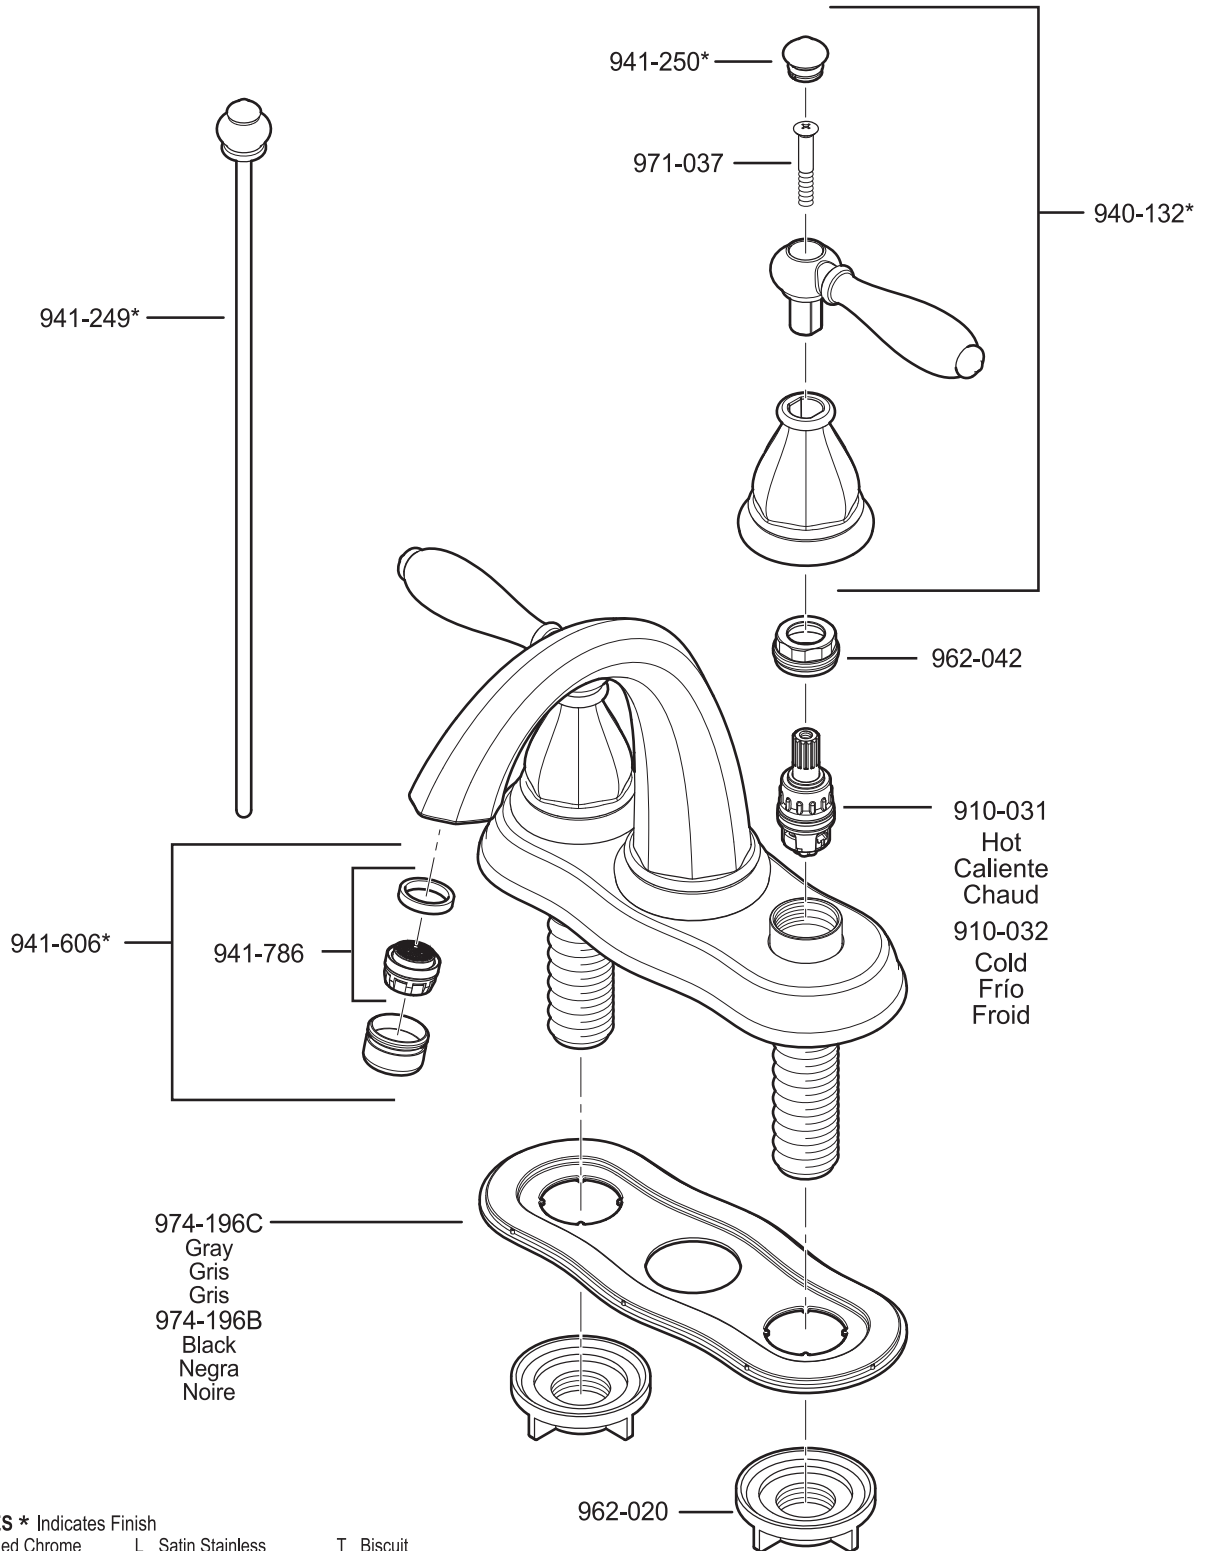

PARTS EXPLOSION

48 Series Portola™ Collection 4" Centerset Lavatory Faucet

FINISHES * Indicates Finish

A Polished Chrome	L Satin Stainless	T Biscuit
B Black	M Almond	U Rustic Bronze
D PVD Polished Nickel	N Antique Bronze	V PVD Polished Brass
E Rustic Pewter	P Polished Brass	W White
J PVD Brushed Nickel	Q Satin Brass	Y Tuscan Bronze
G Velvet Aged Bronze	R Copper	Z Oil-Rubbed Bronze
K Satin Nickel	S Stainless Steel	

All finishes not available on all parts

Pfister™