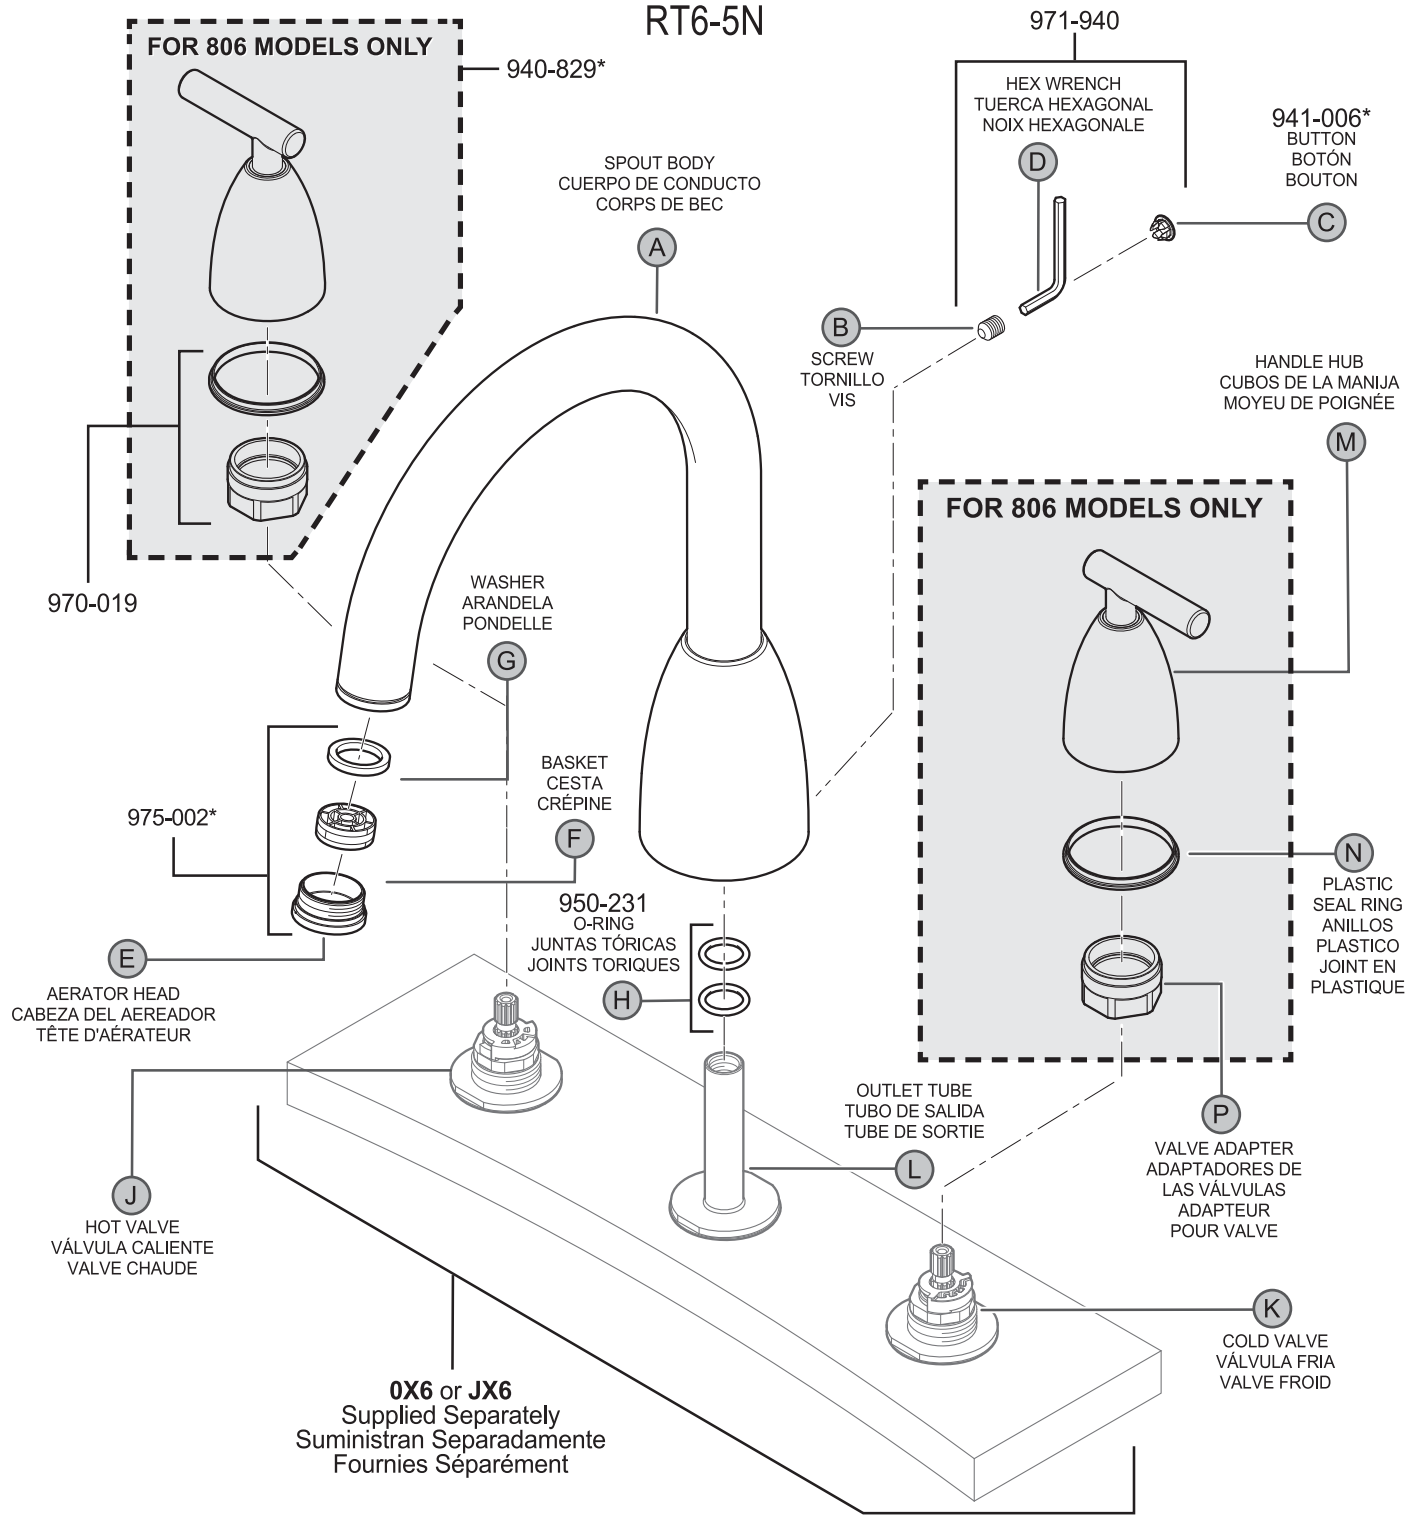

PARTS EXPLOSION

RT6-5N

A	Polished Chrome	Cromo Pulido	Chrome Poli
J	PVD Brushed Nickel	PVD Niquel Cepillado	PVD Nickel Brosse

Pfister