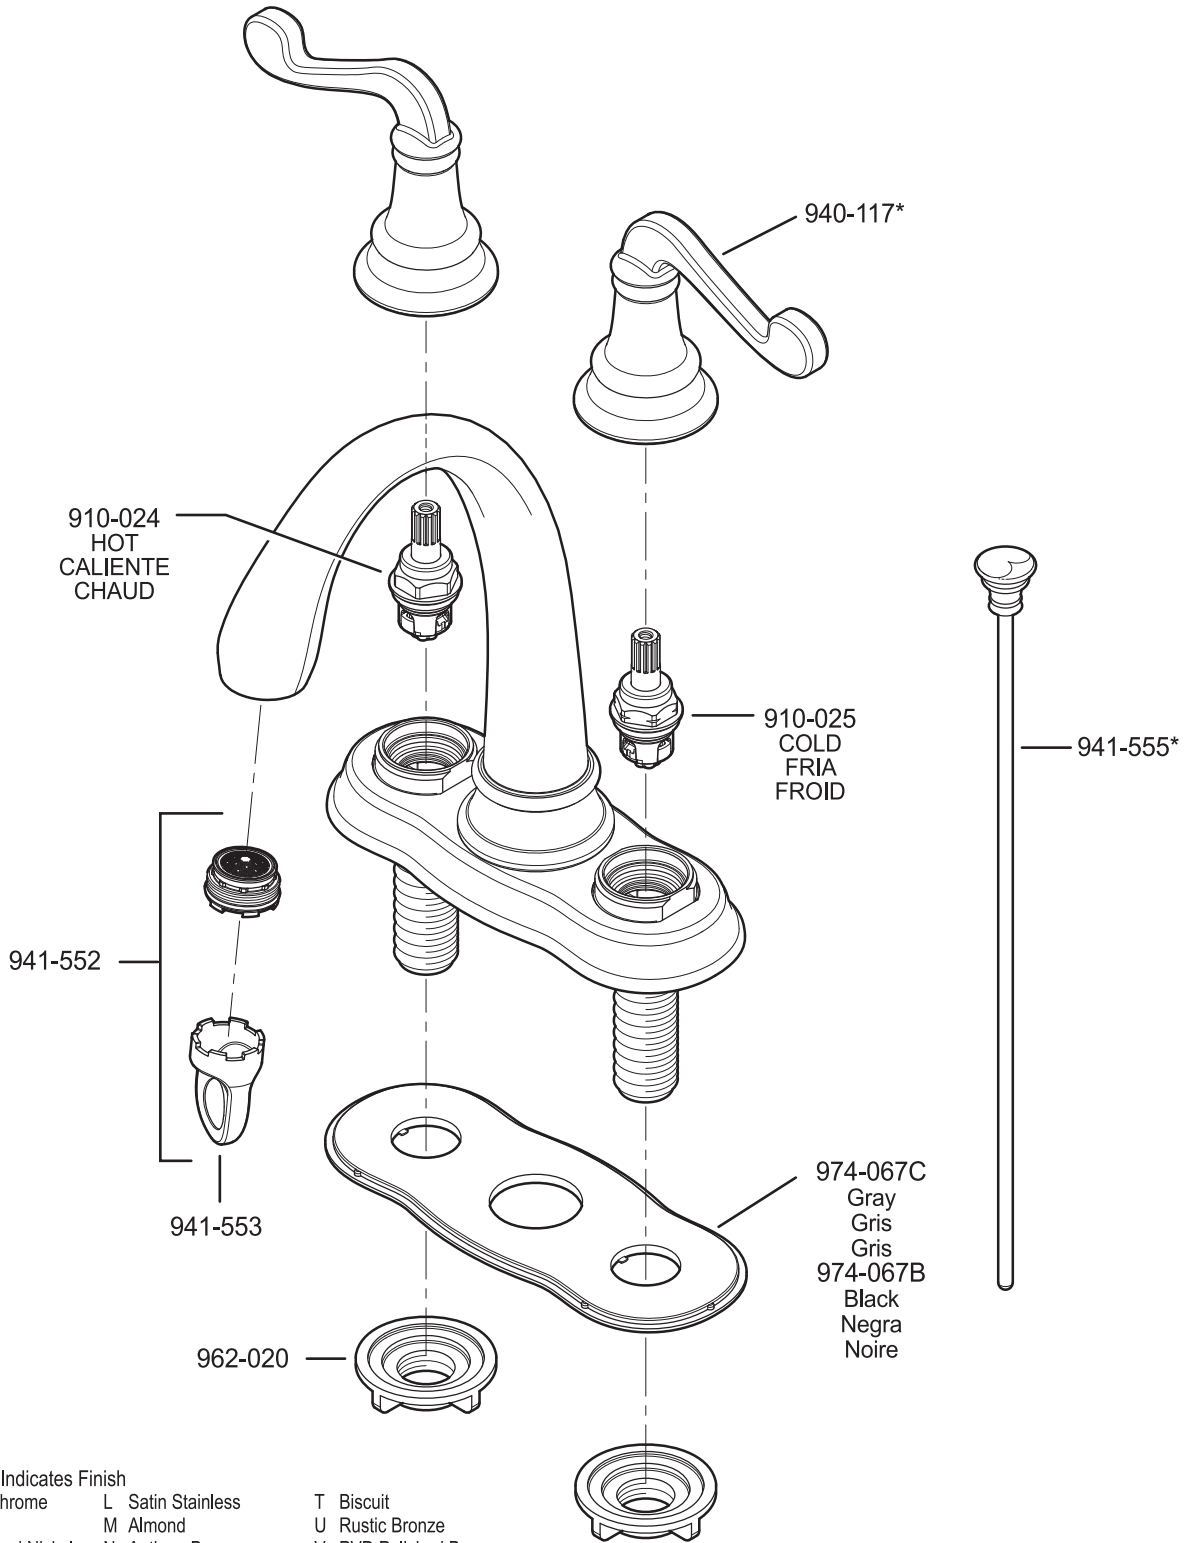

PARTS EXPLOSION

48 Series Falsetto™ Collection 4" Centerset Lavatory Faucet

FINISHES * Indicates Finish

A Polished Chrome	L Satin Stainless	T Biscuit
B Black	M Almond	U Rustic Bronze
D PVD Polished Nickel	N Antique Bronze	V PVD Polished Brass
E Rustic Pewter	P Polished Brass	W White
J PVD Brushed Nickel	Q Satin Brass	Y Tuscan Bronze
G Velvet Aged Bronze	R Copper	Z Oil-Rubbed Bronze
K Satin Nickel	S Stainless Steel	

All finishes not available on all parts

Pfister™